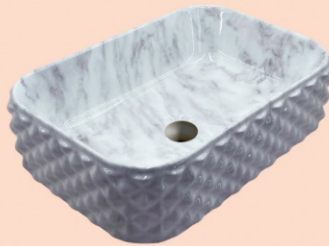

290

GLOSSY MARBLE
Size: 505x380x135

291

MATT MARBLE
Size: 505x380x135

292

GLOSSY MARBLE
Size: 505x380x135

293

GLOSSY MARBLE
Size: 505X380X135

294

GOLD
Size: 480X340X140

295

FULL ROSE GOLD
Size: 480X340X140

296

GLOSSY MARBLE
Size: 480X340X140

297

GLOSSY MARBLE
Size: 480X340X140