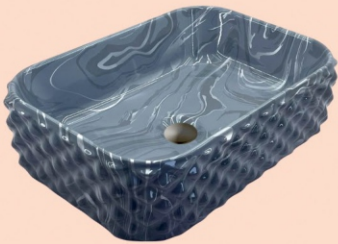

286

INSIDE ROSEGOLD GLOSSY, OUTSIDE MATT BLACK
Size: 505X380X135

287

GREY SPOT
Size: 505X380X135

288

PINK SPOT
Size: 505X380X135

289

YELLOW SPOT
Size: 505x380x135

290

GLOSSY MARBLE
Size: 505x380x135

291

MATT MARBLE
Size: 505x380x135

292

GLOSSY MARBLE
Size: 505x380x135

293

GLOSSY MARBLE
Size: 505X380X135

294

GOLD
Size: 480X340X140

295

FULL ROSE GOLD
Size: 480X340X140

296

GLOSSY MARBLE
Size: 480X340X140

297

GLOSSY MARBLE
Size: 480X340X140