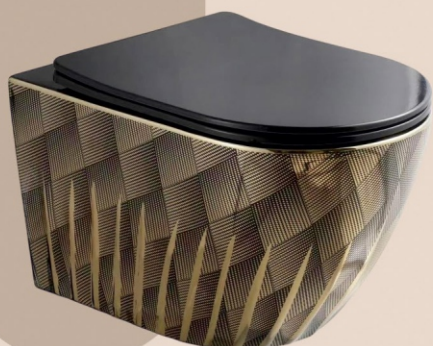

1129
BLACK & GOLD
Size: 535x360x355