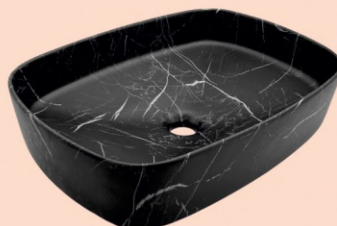

286

INSIDE ROSEGOLD GLOSSY, OUTSIDE MATT BLACK
Size: 505X380X135

287

GREY SPOT
Size: 505X380X135

288

PINK SPOT
Size: 505X380X135

289

YELLOW SPOT
Size: 505x380x135

290

GLOSSY MARBLE
Size: 505x380x135

291

MATT MARBLE
Size: 505x380x135

292

GLOSSY MARBLE
Size: 505x380x135

293

GLOSSY MARBLE
Size: 505X380X135