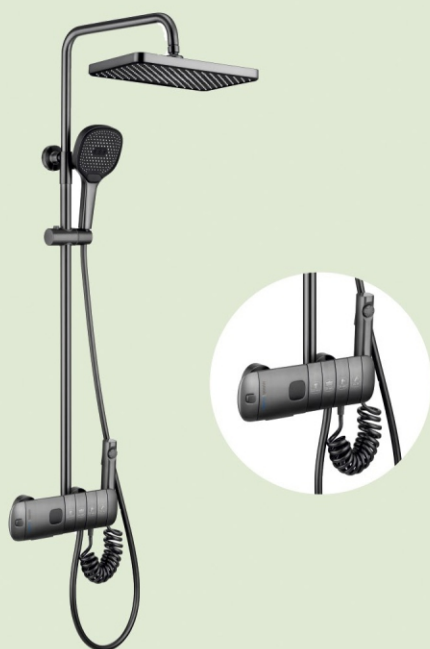

NCZSP-01
4 FUNCTION
PIANO SHOWER SET