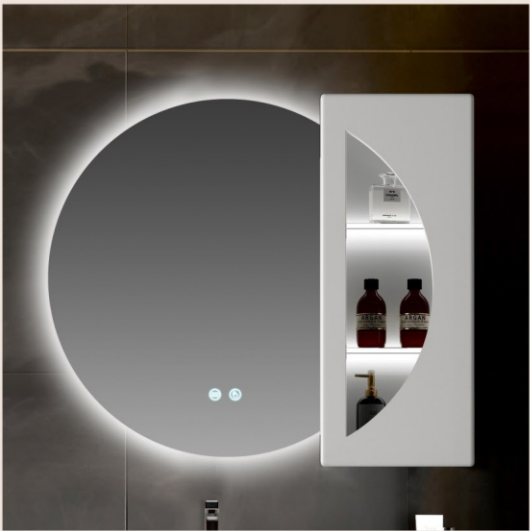

BATHROOM VANITY CABINET