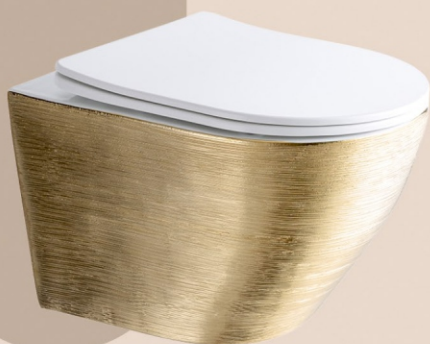

1118
MATT BLUE
Size: 520X340X360

1120
ROSEGOLD
Size: 480X365X380

1121
GOLD
Size: 520X340X360

1122
WHITE & GOLD
Size: 480X365X380

1124
BLACK & GOLD
Size: 480X365X380

1125
GLOSSY WHITE
Size: 520X370X360

1126
GLOSSY WHITE (PULSE TANKLESS)
Size: 590X360X400