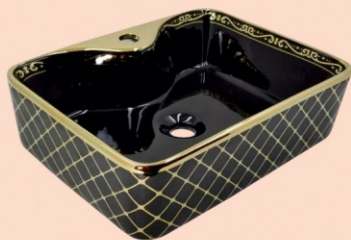

356

WHITE & GOLD GLOSSY
Size: 480x370x135

357

GLOSSY MARBLE
Size: 480x370x135

358

SAME AS PICTURE GLOSSY
Size: 480x370x135

365

MATT MARBLE (OUTSIDE CROCODILE)
Size: 455X325X135

366

BLACK & SILVER GLOSSY (OUTSIDE CROCODILE)
Size: 455X325X135

367

BLACK & ROSEGOLD GLOSSY
Size: 455X325X135

372

BLACK & GOLD GLOSSY
Size: 455X325X135

373

BLACK & GOLD GLOSSY
Size: 455X325X135

374

BLACK & GOLD GLOSSY
Size: 480x370x135

375

BLACK & GOLD GLOSSY
Size: 480x370x135

376

BLACK & GOLD GLOSSY
Size: 600X400X150

377

BLACK & GOLD GLOSSY
Size: 600X400X150