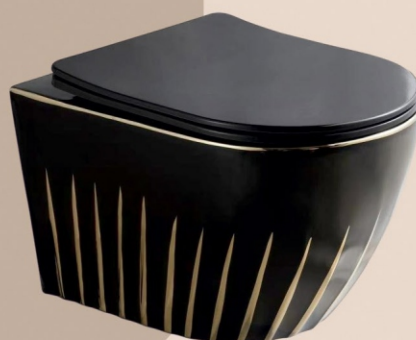

1127
GLOSSY WHITE (PULSE TANKLESS)
Size: 580X360X380

1128
WHITE & ROSE GOLD
Size: 535x360x355

1129
BLACK & GOLD
Size: 535x360x355

1130
BLACK & GOLD
Size: 535x360x355

1131
MATT LIGHT GREEN
Size: 480X370X370