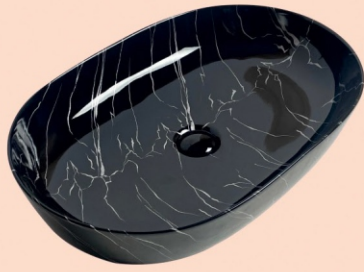

754

GLOSSY MARBLE
Size: 400x400x180

755

WHITE & ROSEGOLD
Size: 400x400x180

756

GLOSSY
Size: 610x410x135

757

GLOSSY
Size: 610x410x135