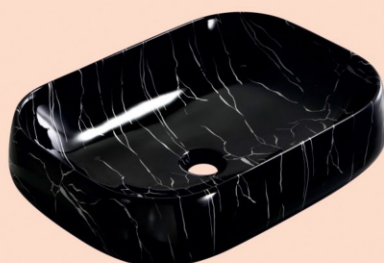

956

GLOSSY
Size: 560X420X180