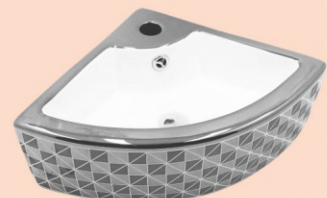

857

WHITE & SILVER GLOSSY
Size: 350X350X130