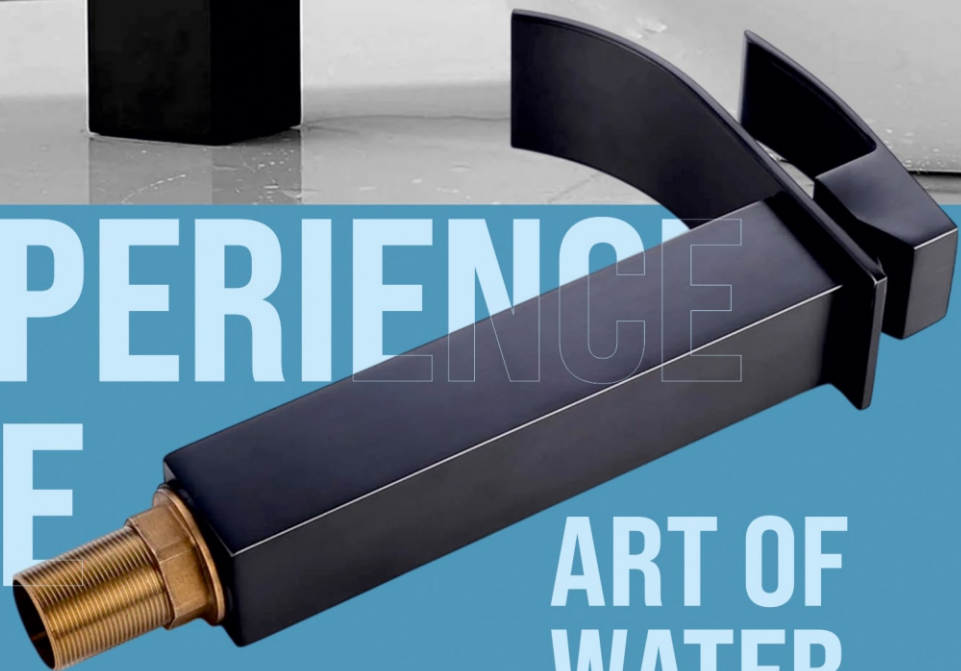

EXPERIENCE
THE