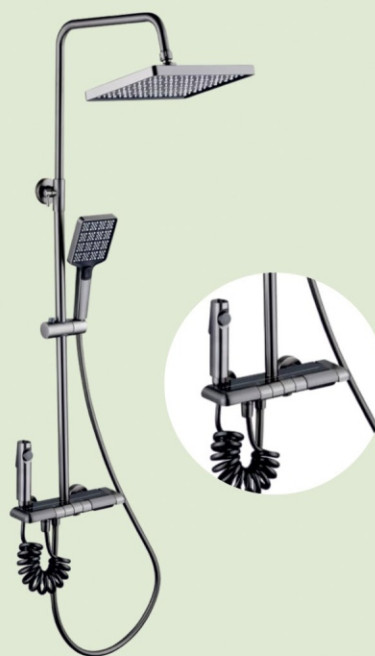

NCZSP-01
4 FUNCTION
PIANO SHOWER SET

NCZSP-02
4 FUNCTION
PIANO SHOWER SET