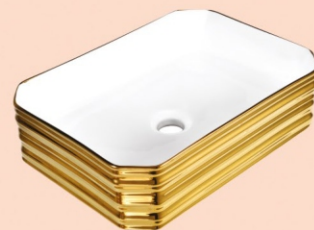

569

WHITE & GOLD GLOSSY
Size: 610X350X110

581

WHITE & SILVER GLOSSY
Size: 455x325x135

582

WHITE & GOLD GLOSSY
Size: 455x325x135

599

WHITE & GOLD GLOSSY
Size: 455x385x170

627

GLOSSY MARBLE
Size: 470X315X132

629

GLOSSY MARBLE
Size: 457X332X130

630

ROSEGOLD
Size: 500X365X145

634

ROSEGOLD GLOSSY
Size: 400X400X180