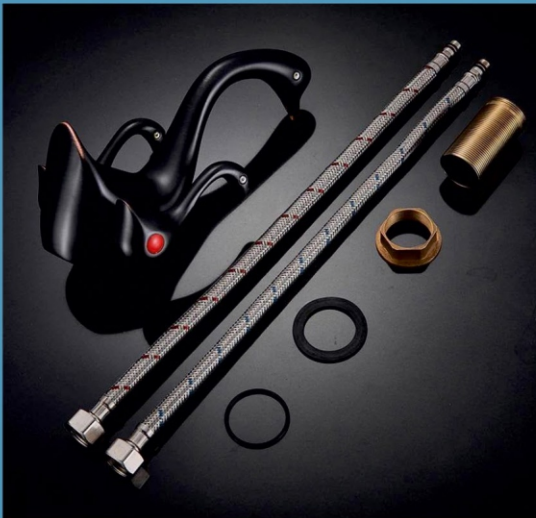

NF 2258
MATT BLACK
SHORT MIXER

NF 2259
ROSE GOLD
SHORT MIXER

NF 2260
GOLD
SHORT MIXER
MRP : 8500

NF 2261
ROSE GOLD
SHORT MIXER

NF 2262
MATT BLACK
SHORT MIXER

NF 2263
GOLD
12" COLD WATER

NF 2264
ROSEGOLD
COLD WATER