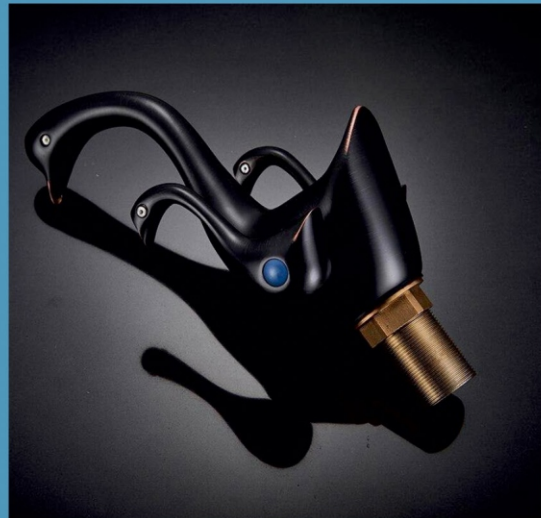

NF 2258
MATT BLACK
SHORT MIXER

NF 2259
ROSE GOLD
SHORT MIXER

NF 2260
GOLD
SHORT MIXER
MRP : 8500

NF 2261
ROSE GOLD
SHORT MIXER

NF 2262
MATT BLACK
SHORT MIXER

NF 2263
GOLD
12" COLD WATER

NF 2264
ROSEGOLD
COLD WATER