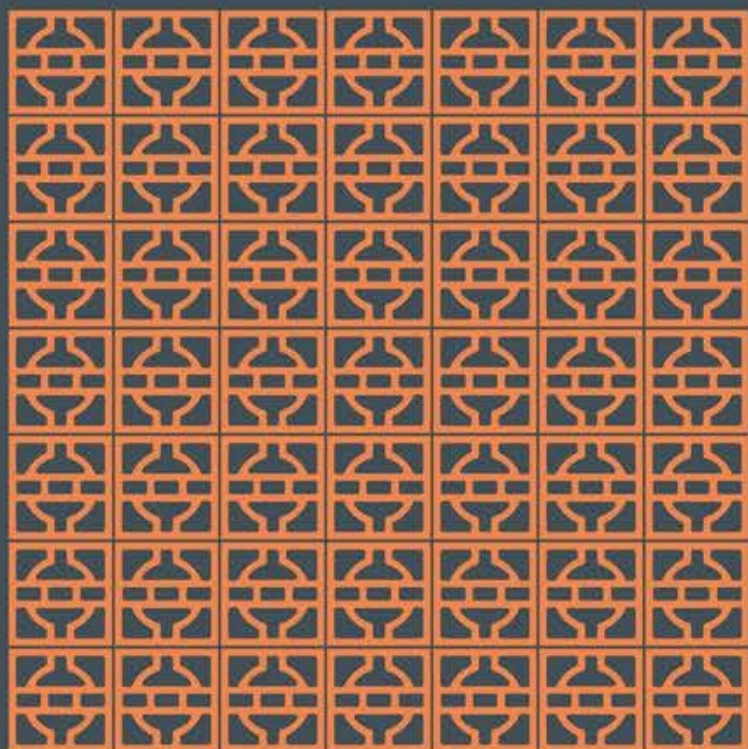

PREMIUM DESIGNS
FOR YOUR HOME

PEARL JALI

PRODUCT CODE : 11030101

WEIGHT : 2.5 KG

COLOUR : NATURAL TERRACOTTA

208 X
208 mm

Thickness
63mm