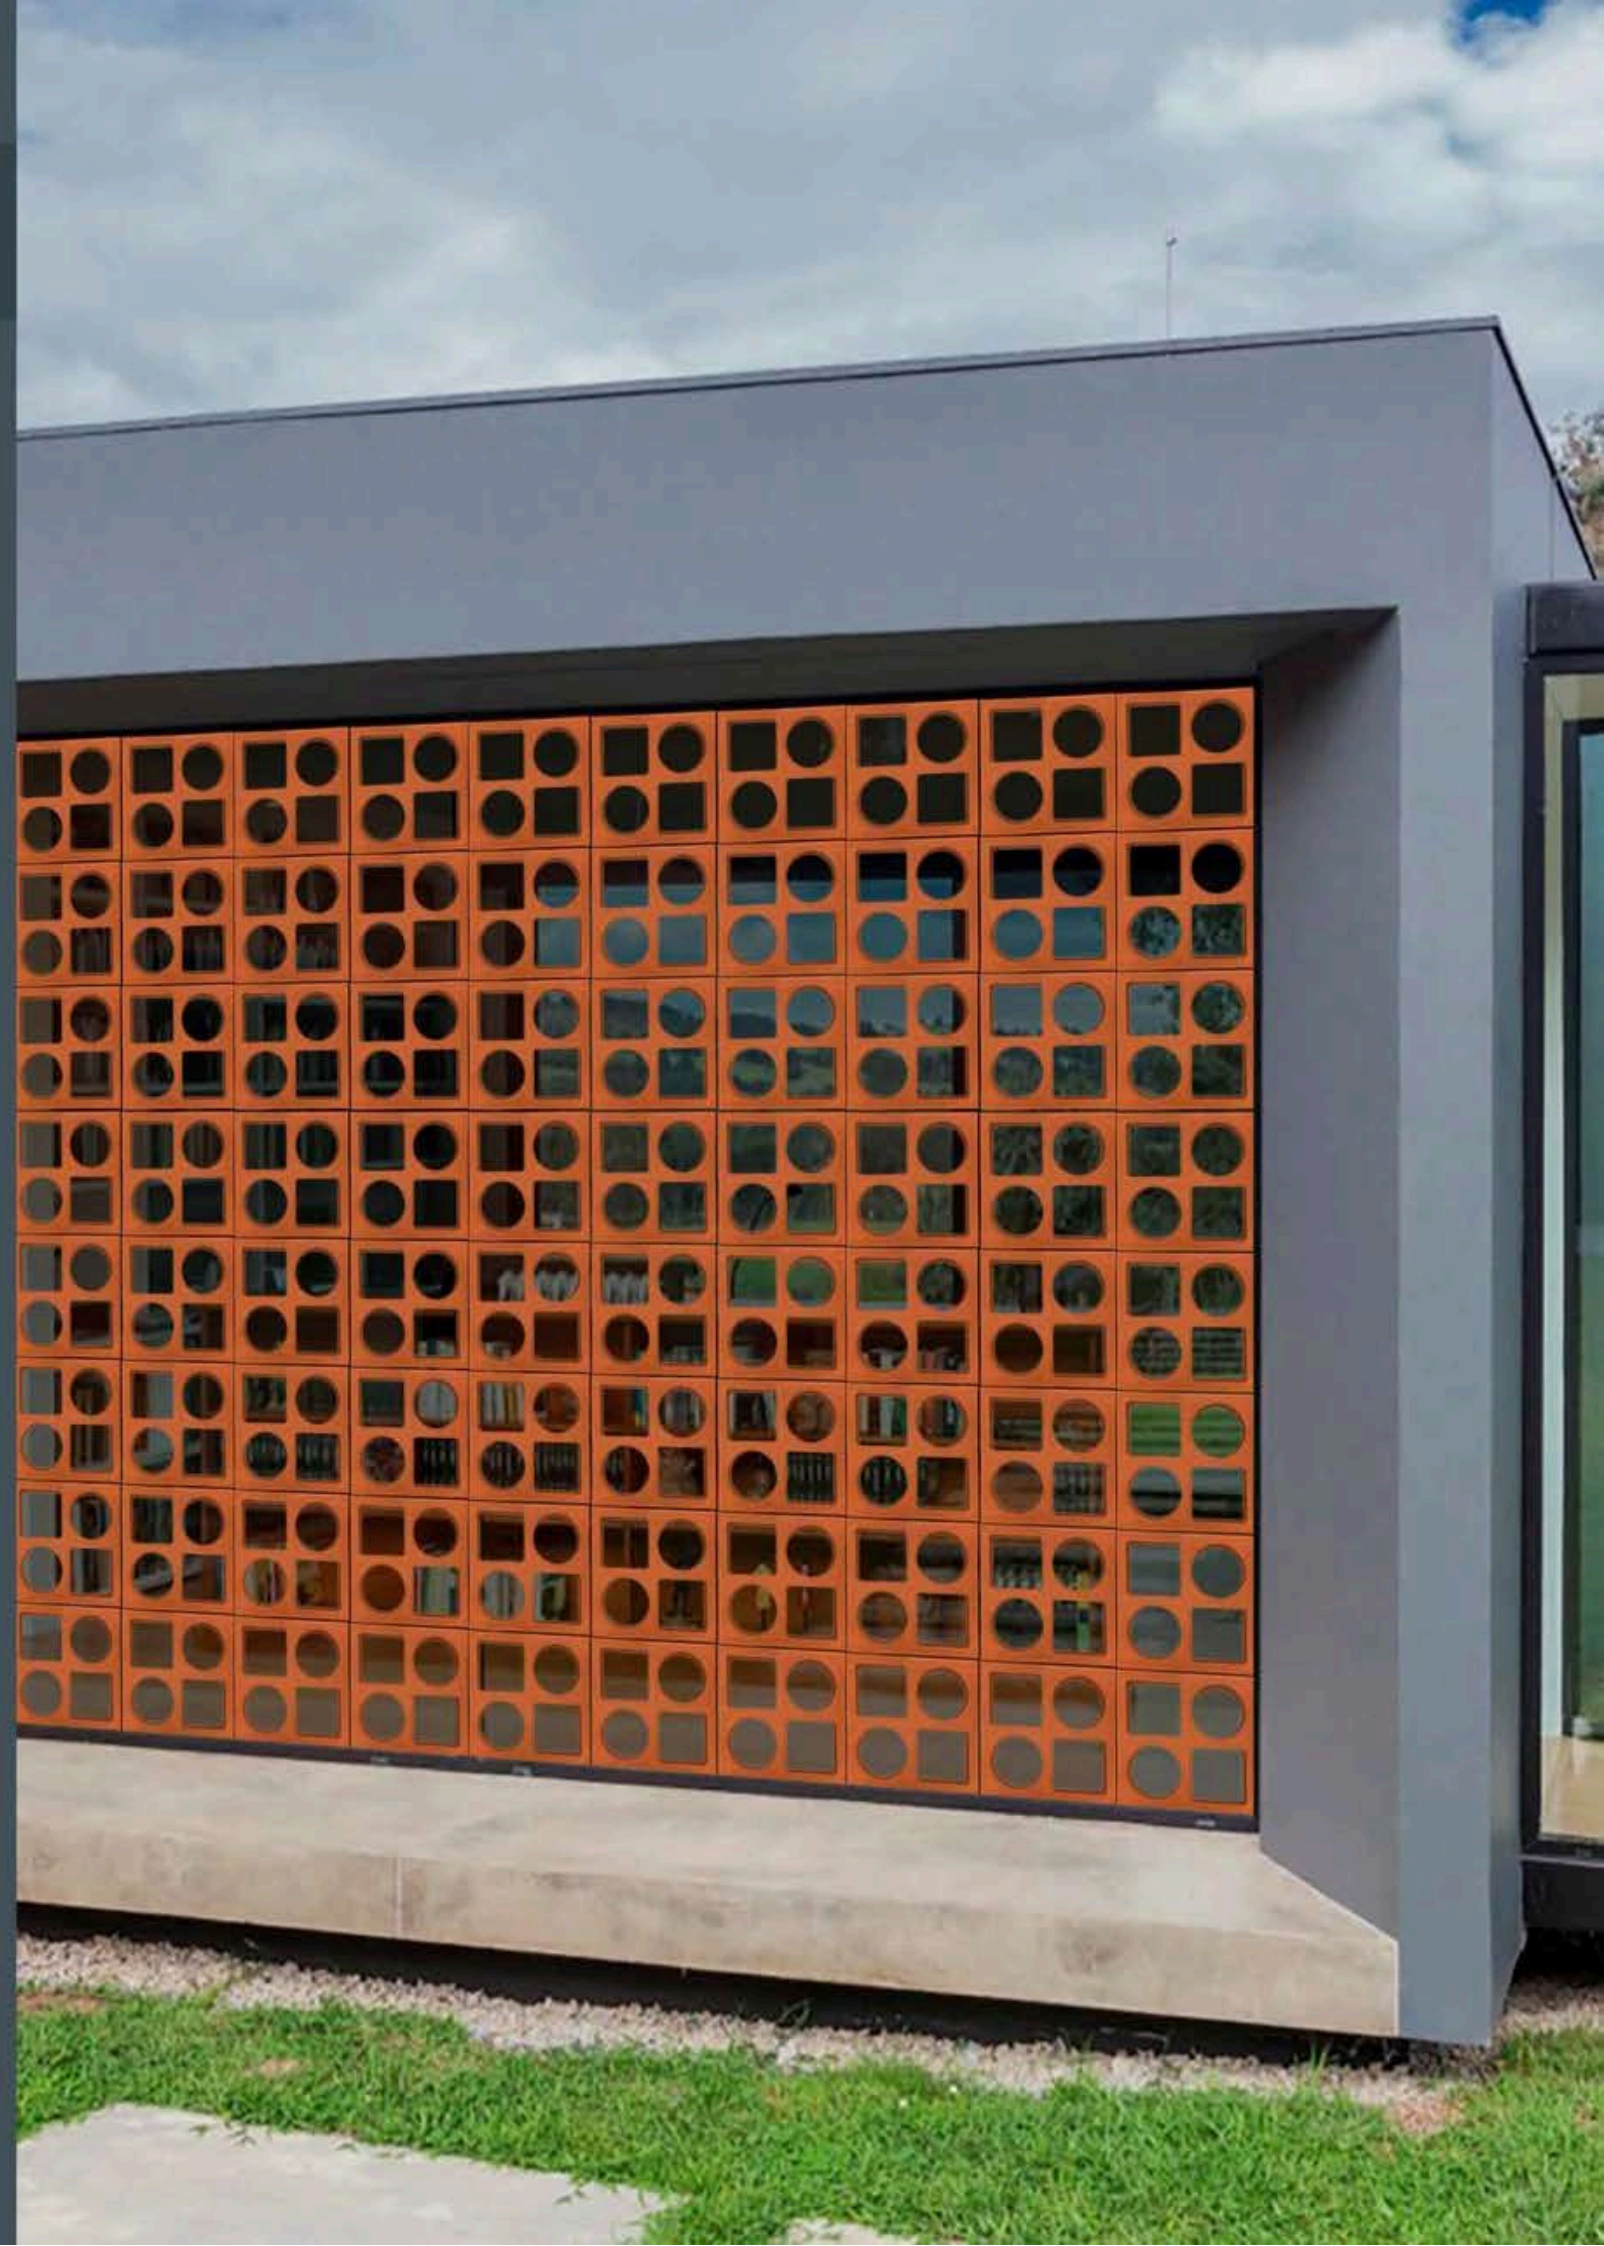

208 X
208 mm

Thickness
63mm