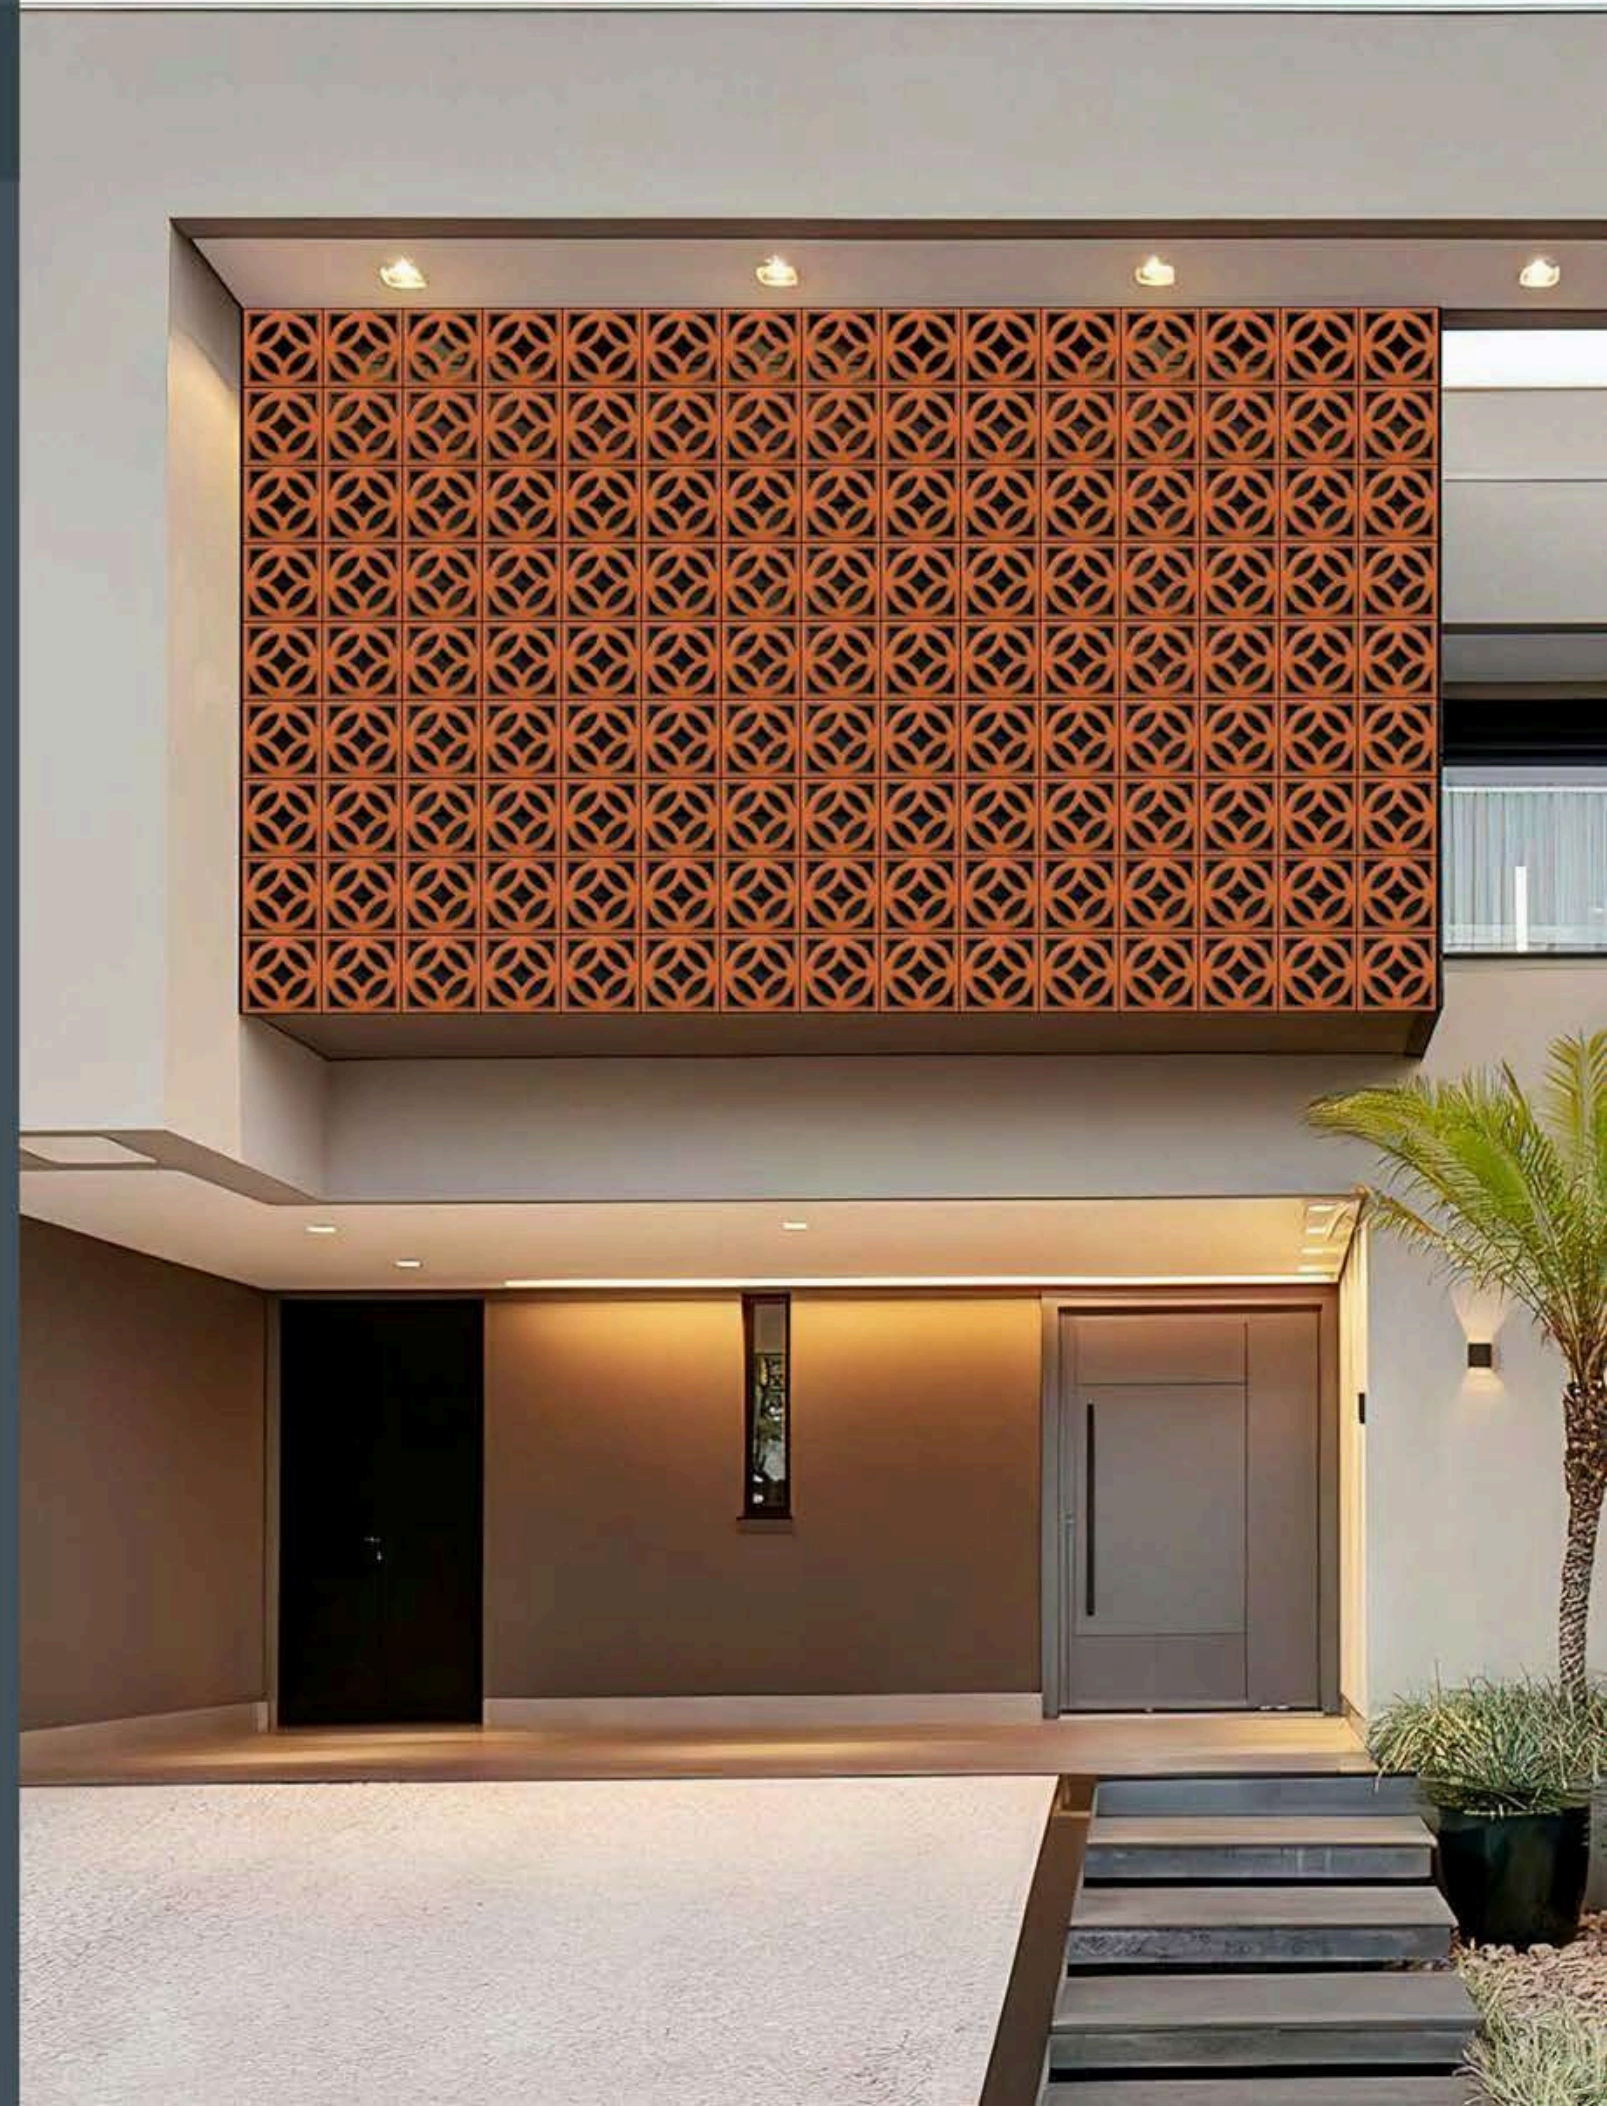

208 X
208 mm
Thickness
63mm