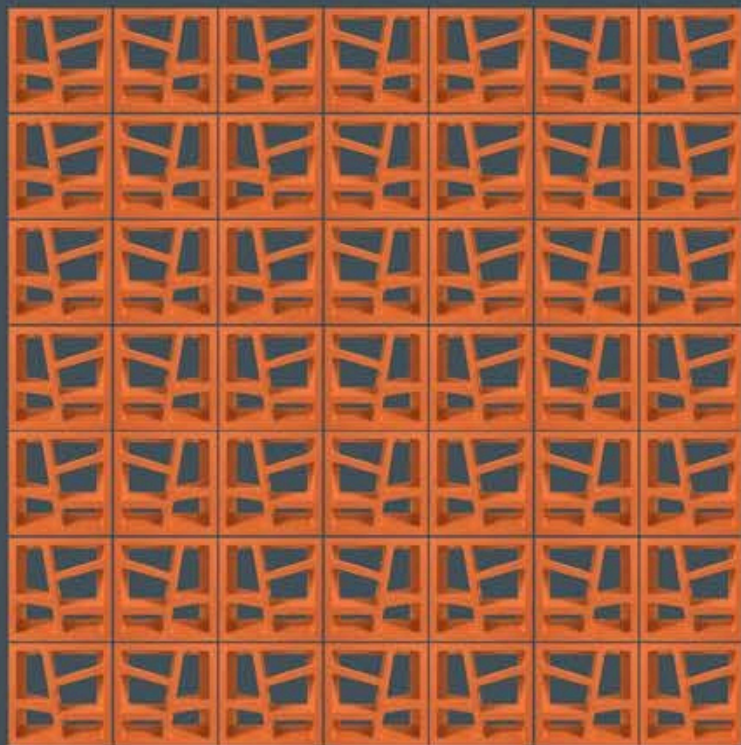

PREMIUM DESIGNS
FOR YOUR HOME

KITKAT JALI

PRODUCT CODE : 11010101

WEIGHT : 2.5 KG

COLOUR : NATURAL TERRACOTTA

208 X
208 mm

Thickness
63mm