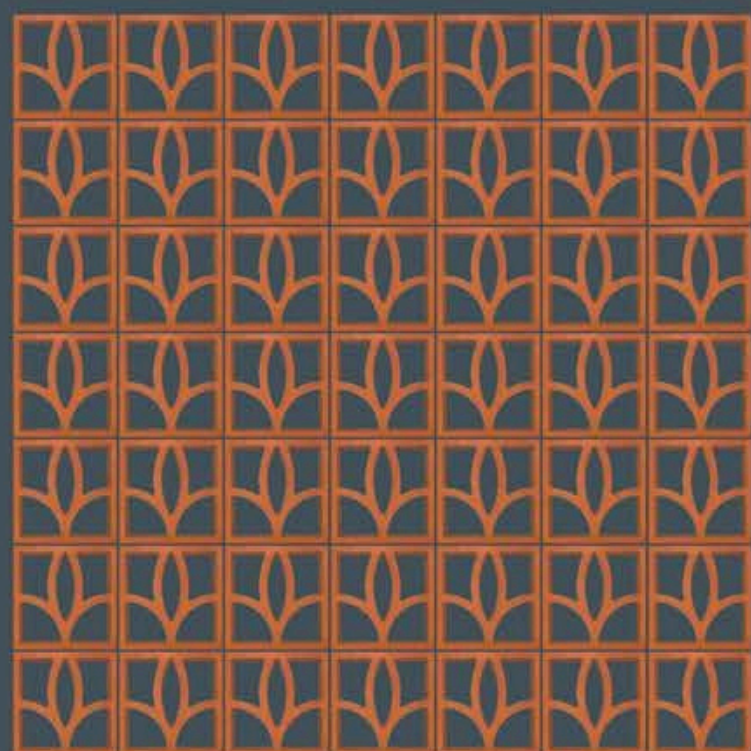

PREMIUM DESIGNS
FOR YOUR HOME

LILY

PRODUCT CODE : 11030101

WEIGHT : 2.5 KG

COLOUR : NATURAL TERRACOTTA

208 X
208 mm

Thickness
63mm