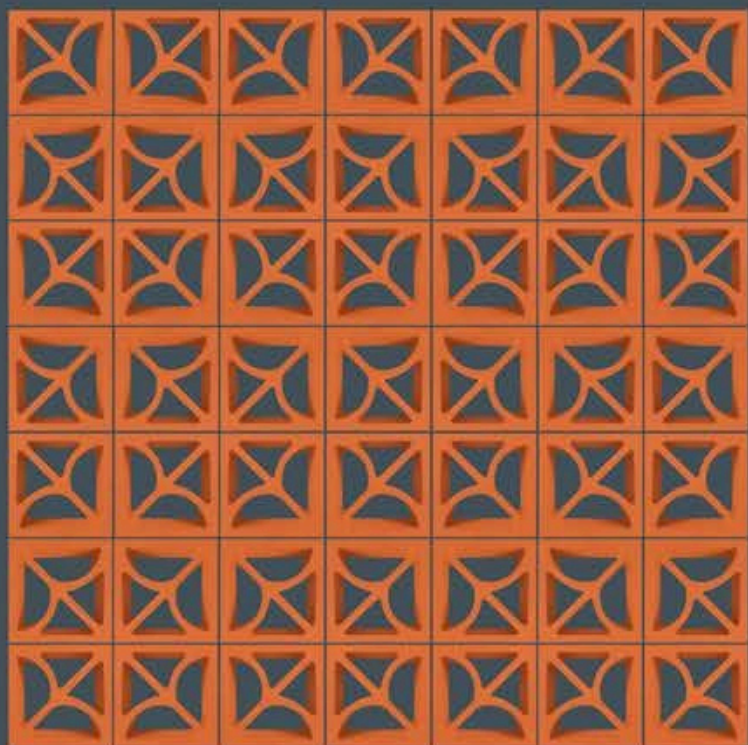

PREMIUM DESIGNS
FOR YOUR HOME

DHANUSH JALI

PRODUCT CODE : 11010101

WEIGHT : 2.5 KG

COLOUR : NATURAL TERRACOTTA

208 X
208 mm

Thickness
63mm