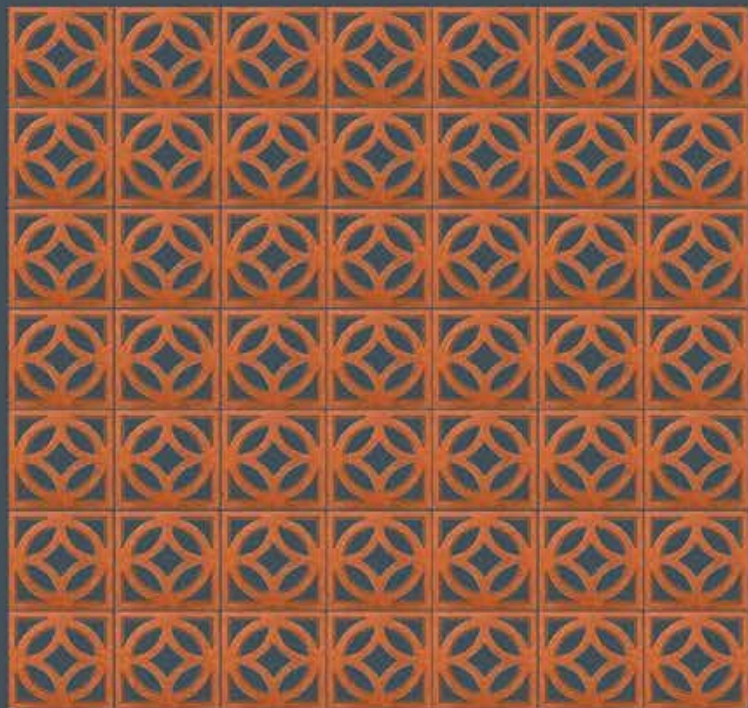

PREMIUM DESIGNS
FOR YOUR HOME

TOPAZ

PRODUCT CODE : 11030101

WEIGHT : 2.5 KG

COLOUR : NATURAL TERRACOTTA

208 X
208 mm
Thickness
63mm