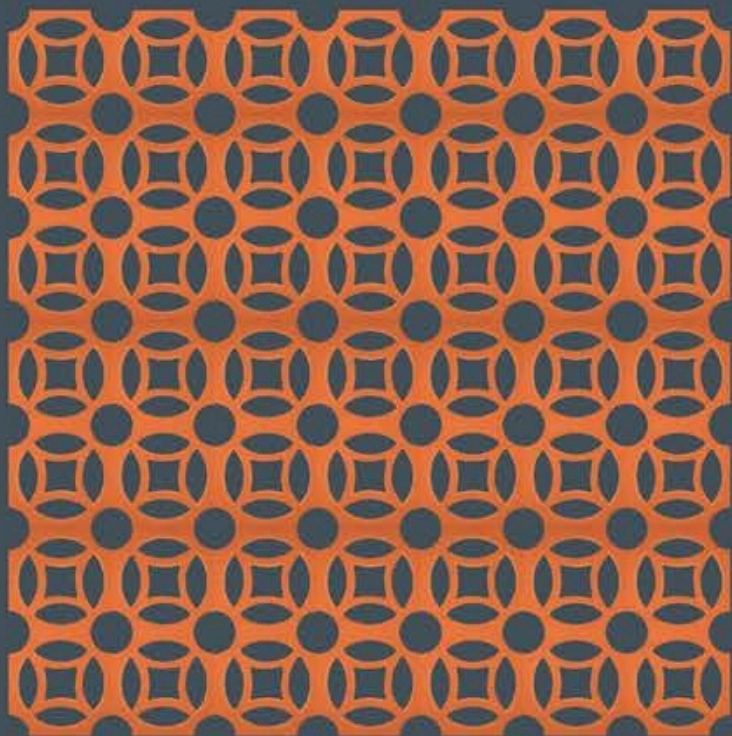

PREMIUM DESIGNS
FOR YOUR HOME

STAR JALI

PRODUCT CODE : 11010101

WEIGHT : 2.5 KG

COLOUR : NATURAL TERRACOTTA

208 X
208 mm

Thickness
63mm