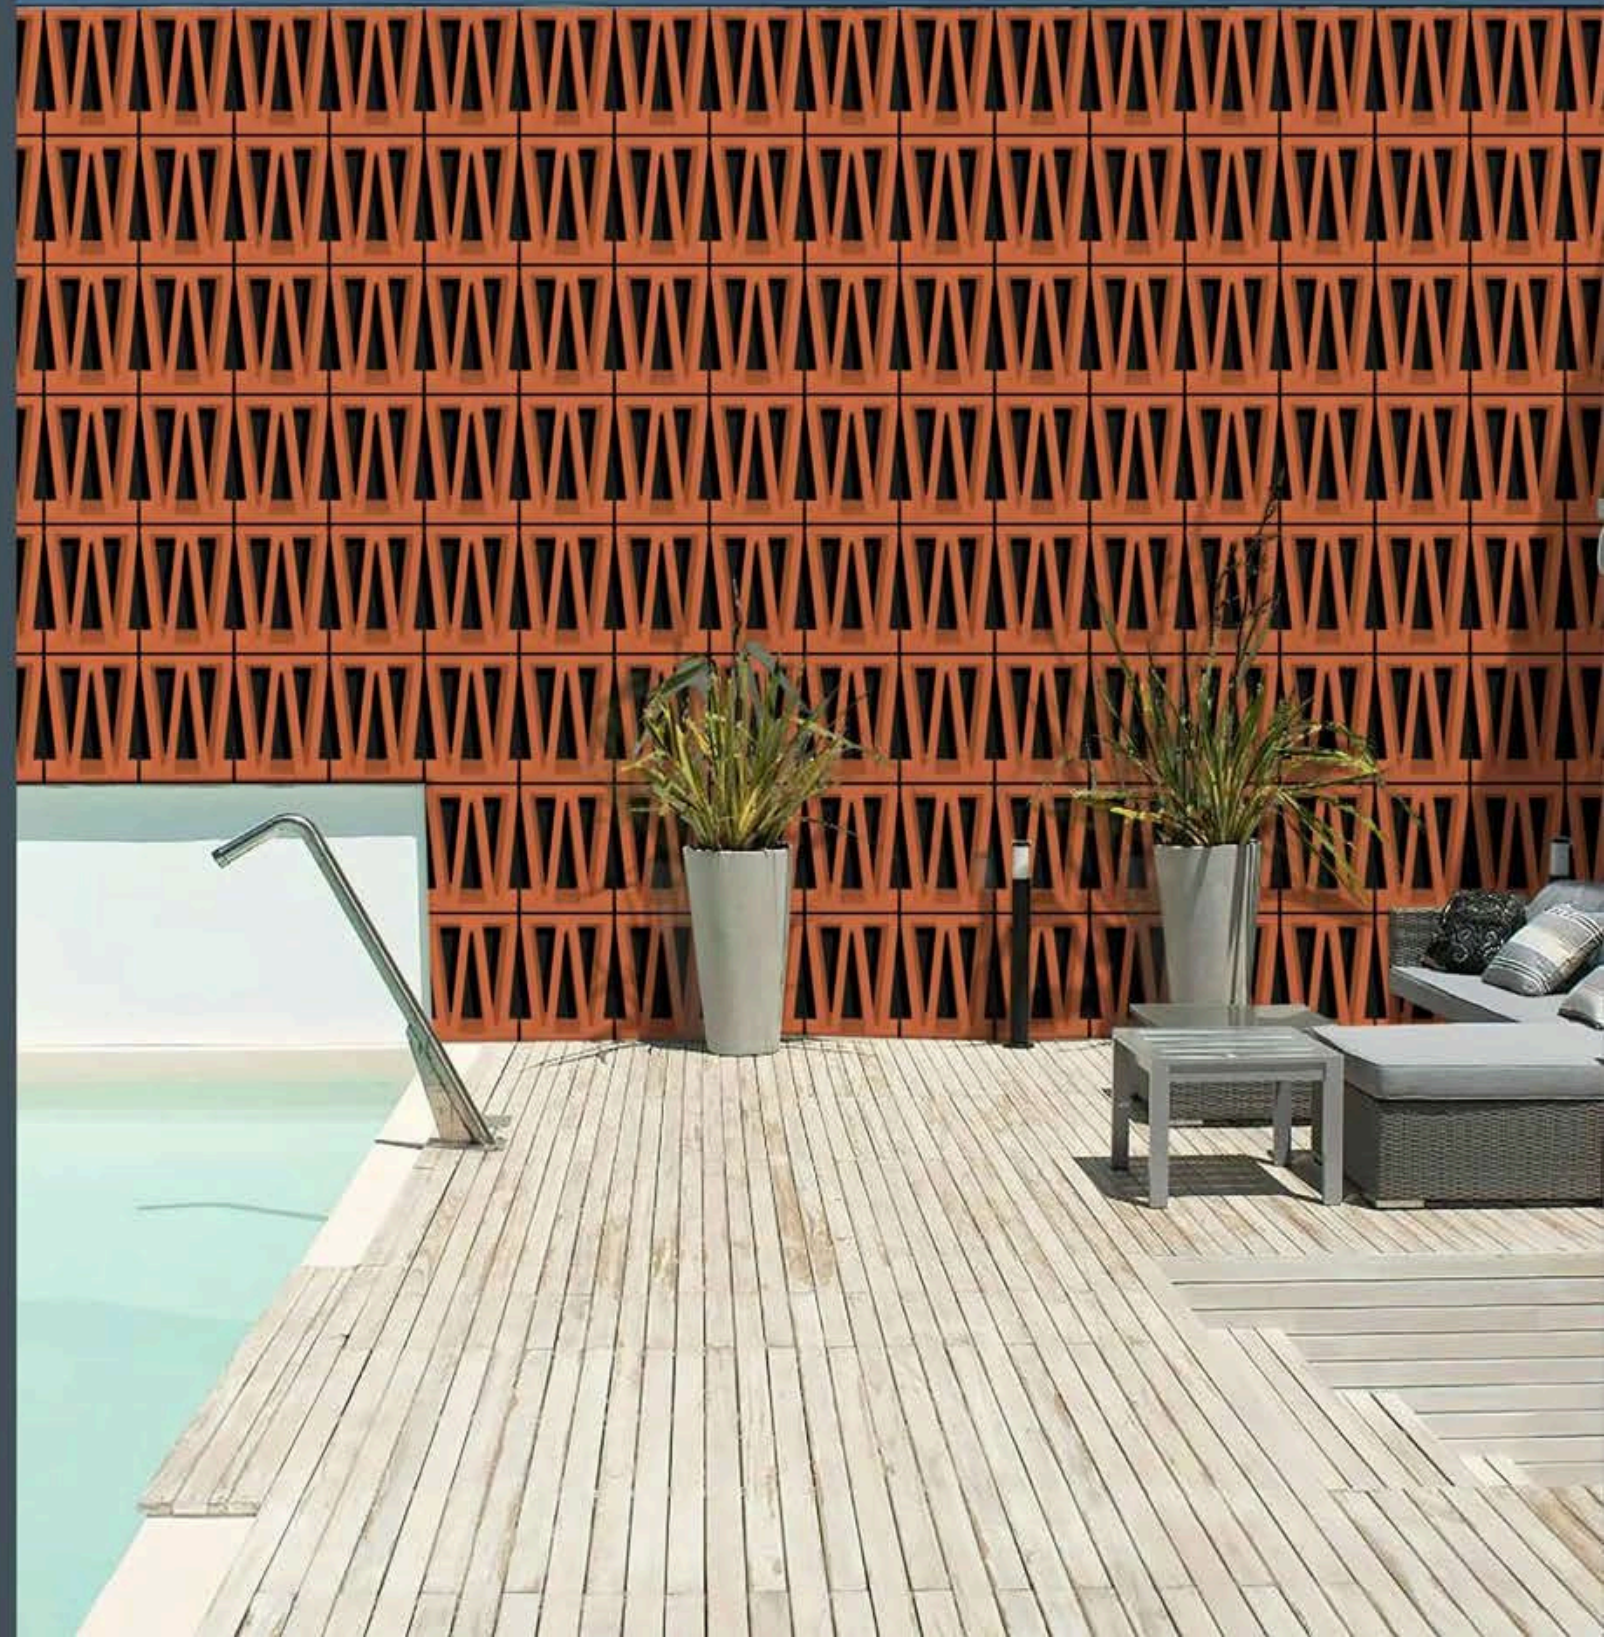

## EDAN JALI

PRODUCT CODE : 11150101

WEIGHT : 4.5 KG

COLOUR : NATURAL TERRACOTTA

300x  
200mm

Thickness  
63mm

PREMIUM DESIGNS  
FOR YOUR HOME