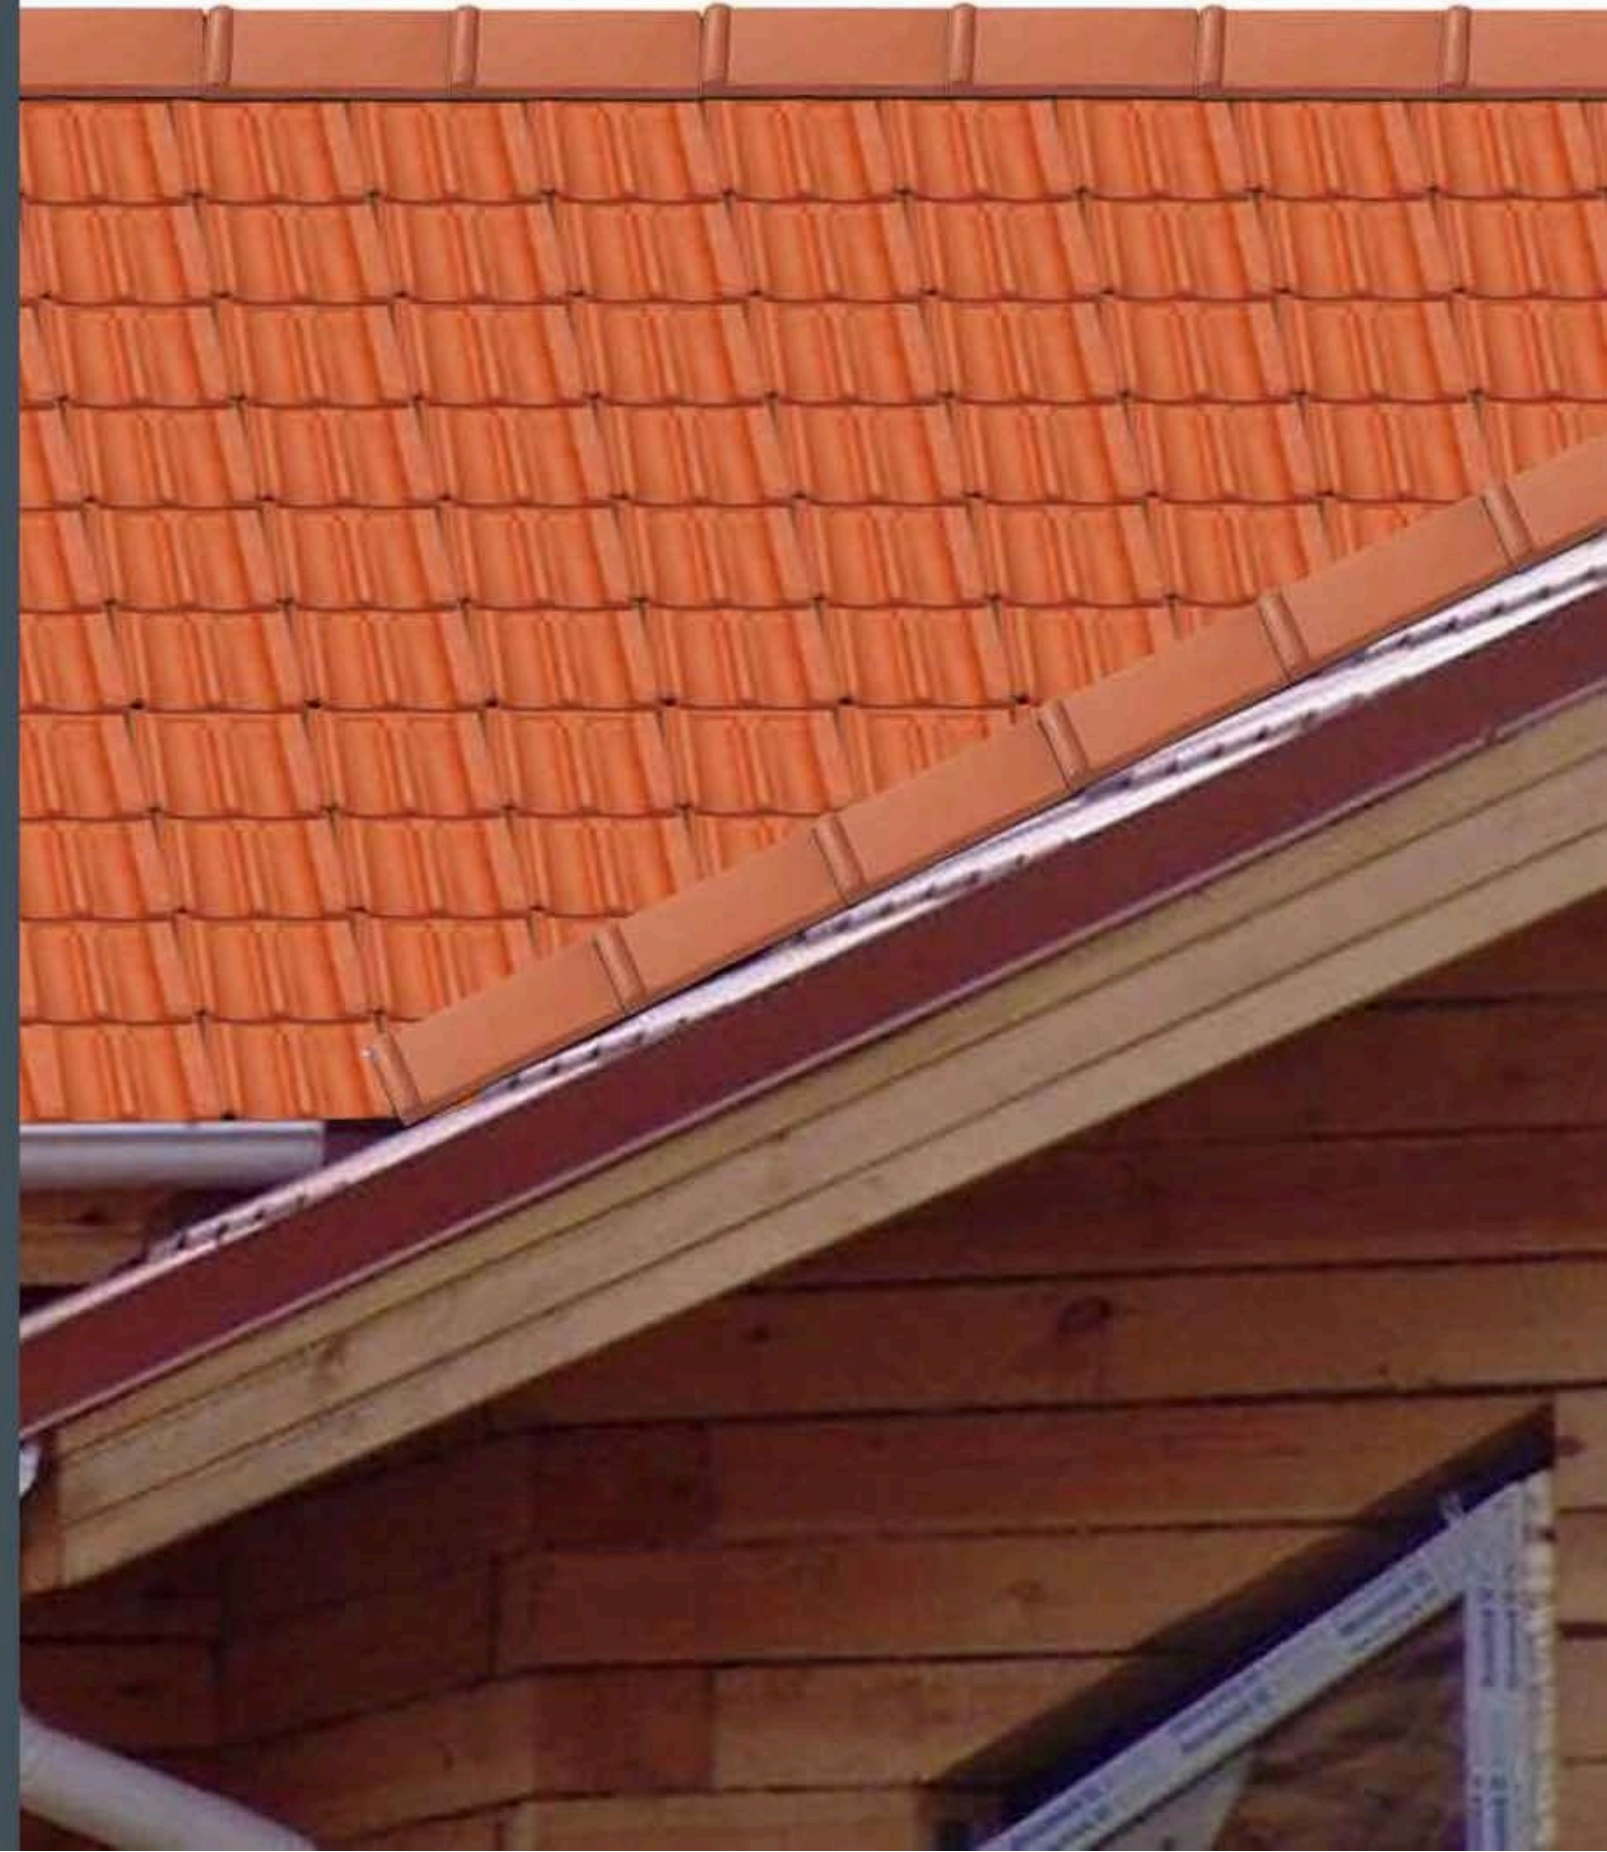

PREMIUM DESIGNS
FOR YOUR HOME

SINGLE GRUH ROOFING TILES

WEIGHT : 2.1 KG
SIZE : 15.5"X9"X0.5"
PER 100 SQ.FT. 150 NOS.