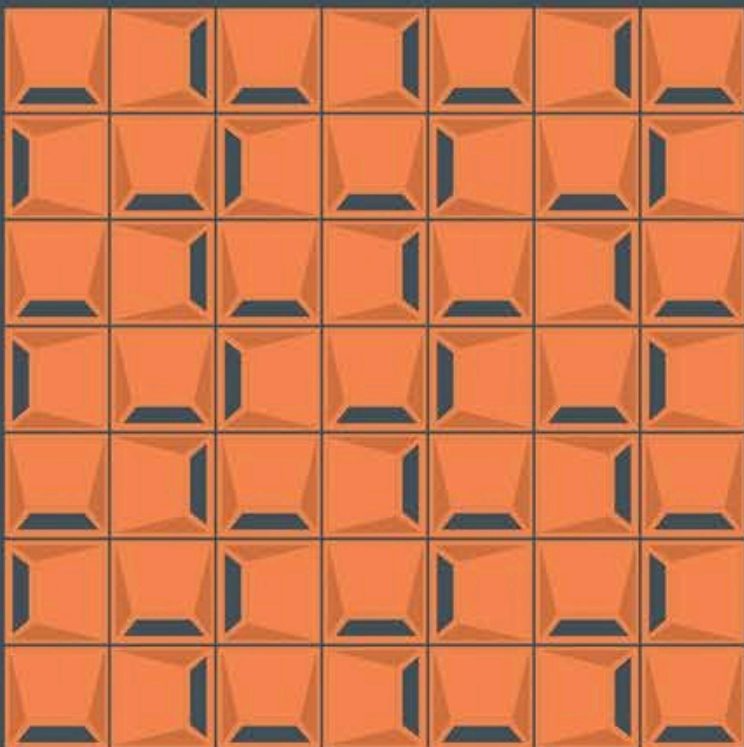

PREMIUM DESIGNS
FOR YOUR HOME

CAMP JALI

PRODUCT CODE : 11010101

WEIGHT : 2.5 KG

COLOUR : NATURAL TERRACOTTA

208 X
208 mm

Thickness
63mm