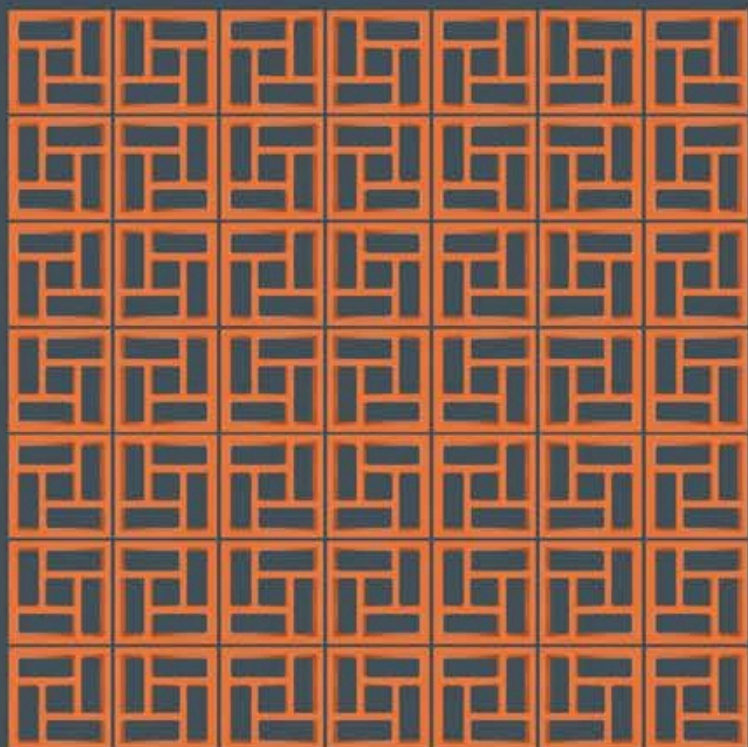

PREMIUM DESIGNS
FOR YOUR HOME

SWASTIC JALI

PRODUCT CODE : 11010101

WEIGHT : 2.5 KG

COLOUR : NATURAL TERRACOTTA

208 X
208 mm

Thickness
63mm