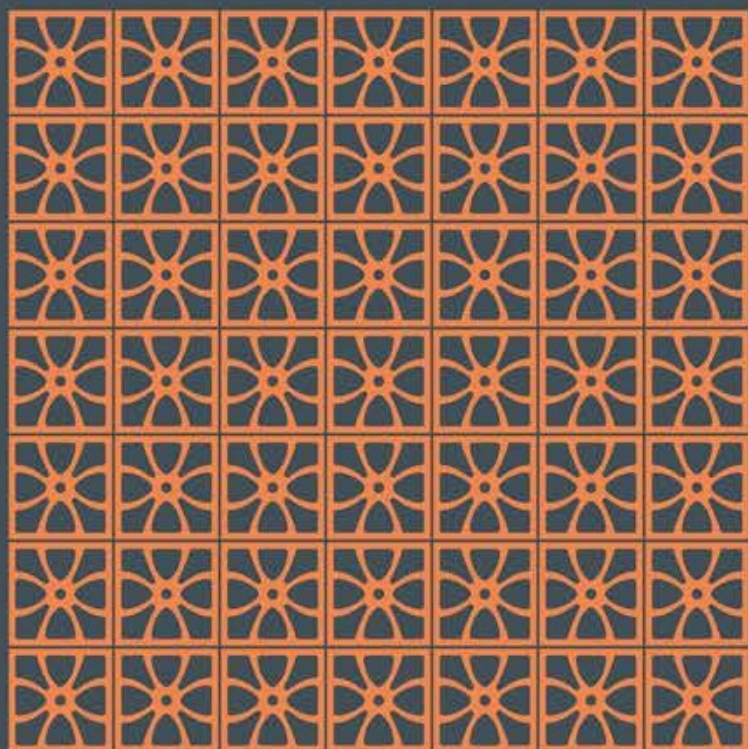

PREMIUM DESIGNS
FOR YOUR HOME

FOUR PETAL JALI

PRODUCT CODE : 11020101

WEIGHT : 2.5 KG

COLOUR : NATURAL TERRACOTTA

208 X
208 mm
Thickness
63mm