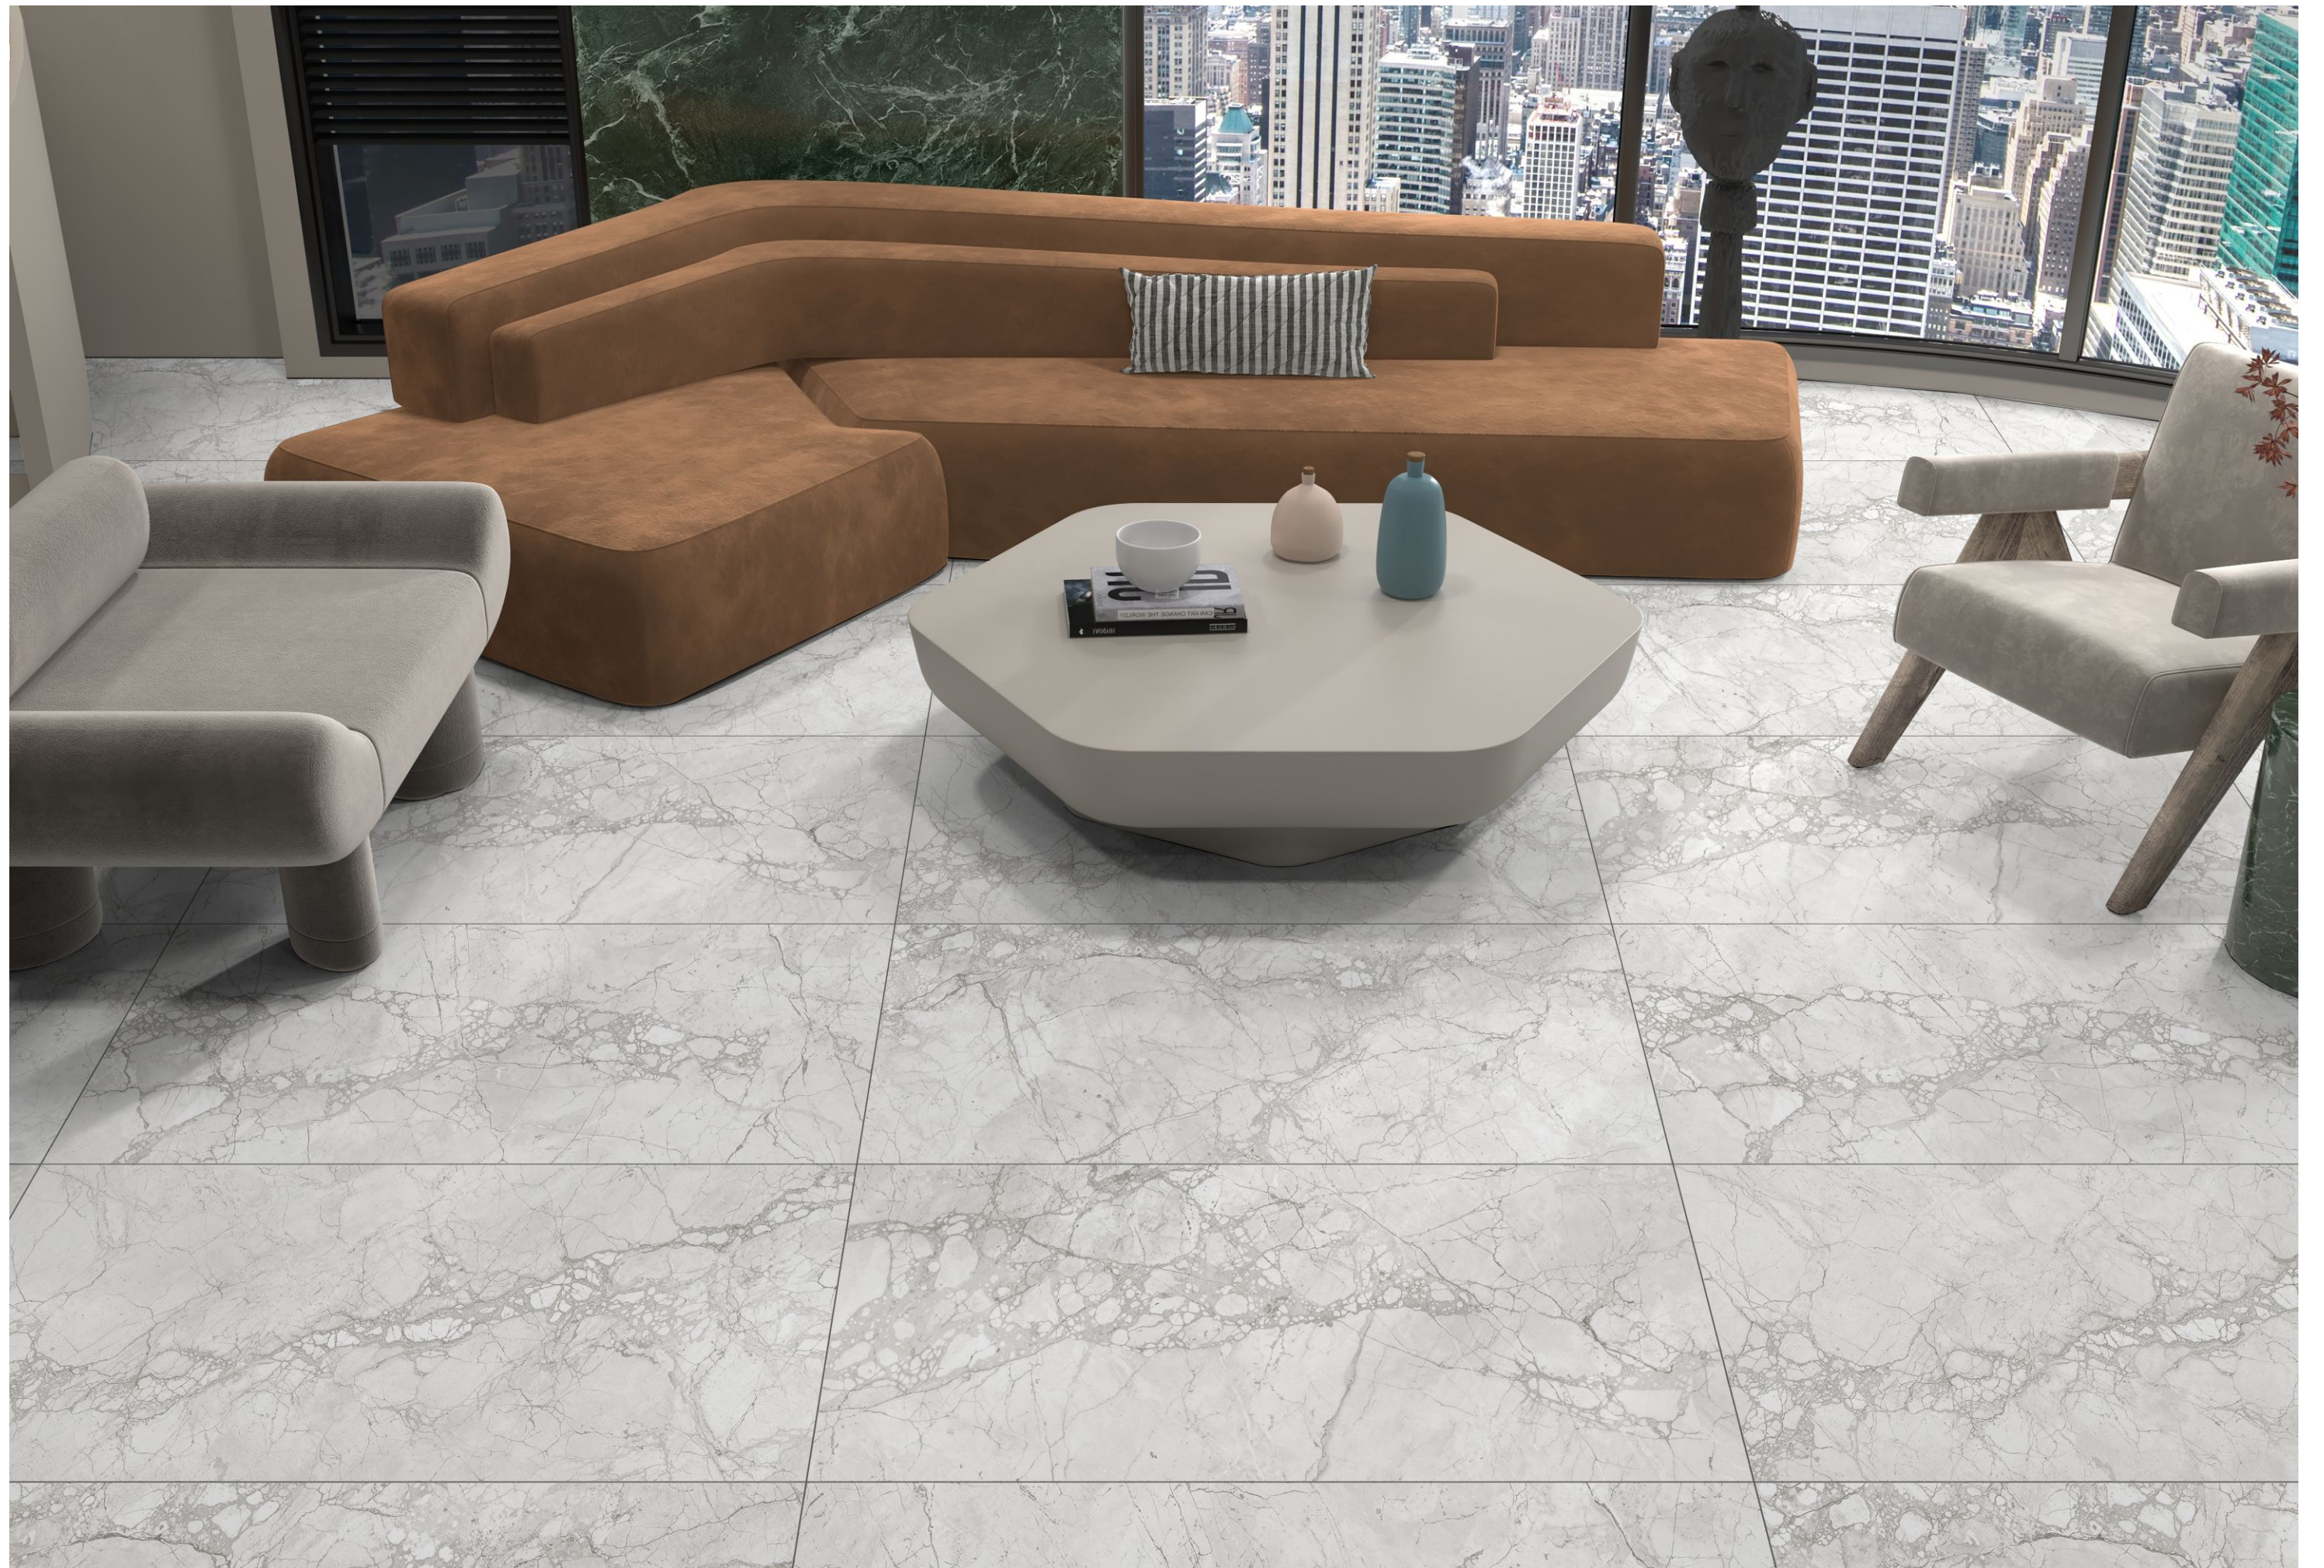

CM/L - 7900116017

SIZE- 600X1200MM

FINISH - SATIN MATT

THICKNESS - 9MM

CLIVIA WHITE

IS 15622

CM/L - 7900116017

SIZE- 600X1200MM