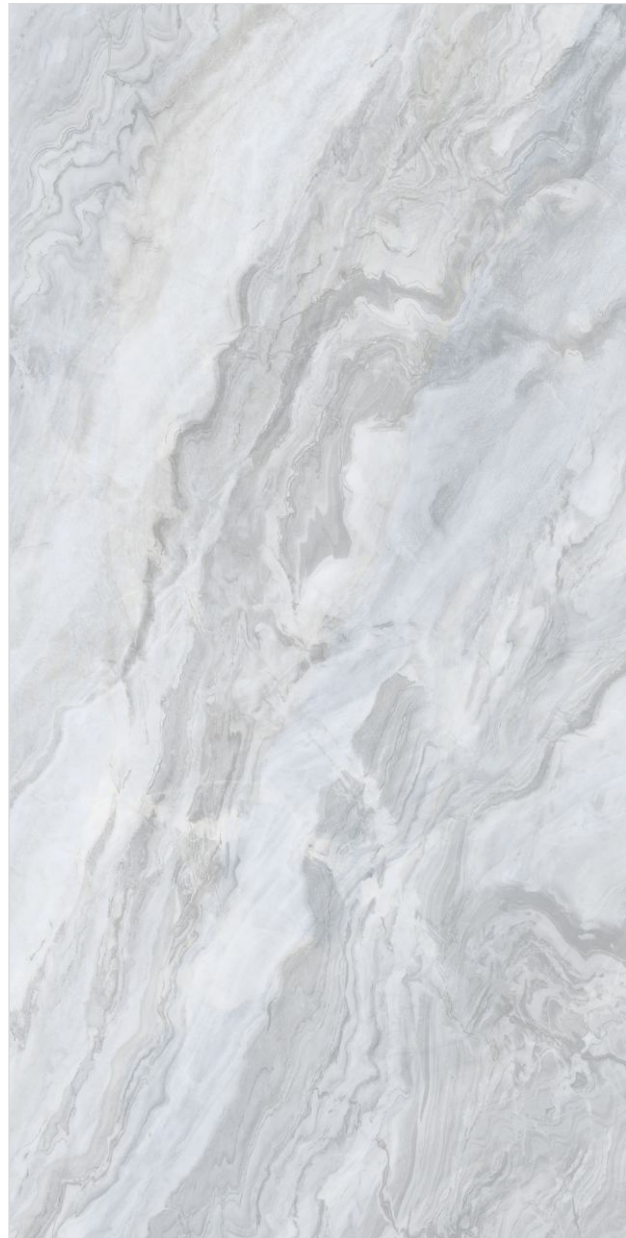

IS 15622

CM/L - 7900116017

SIZE- 600X1200MM

FINISH - SATIN MATT

THICKNESS - 9MM

AVITA PEARL