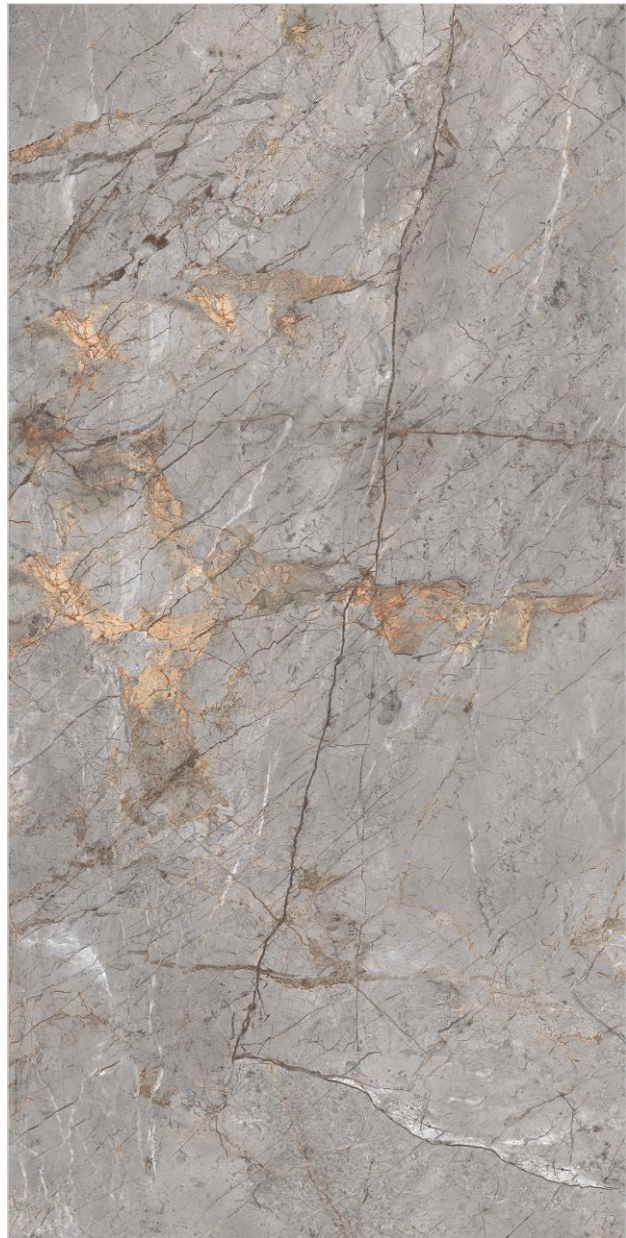

IS 15622

CM/L - 7900116017

SIZE- 600X1200MM

FINISH - SATIN MATT

THICKNESS - 9MM

CARMICO SMOKE