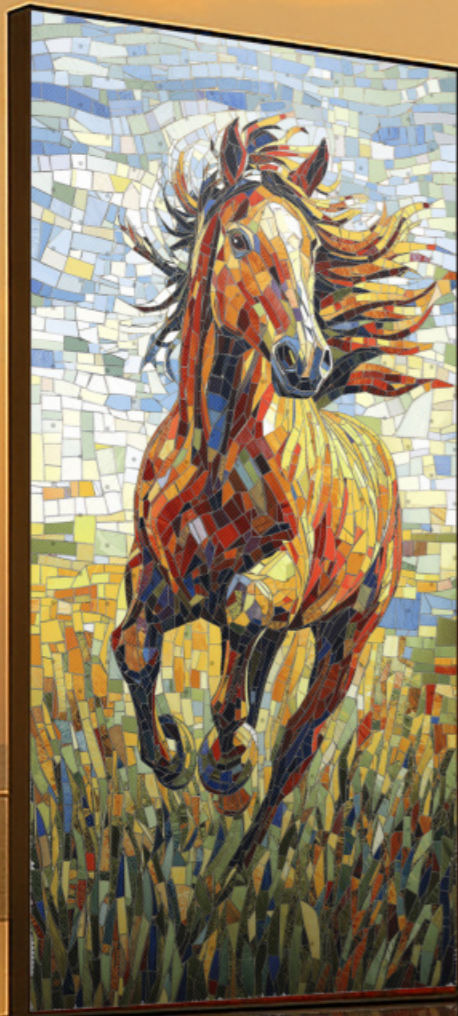

MOSAIC
POSTER
COLLECTION

PICES OF A VISION

600X1200MM
SUPER HIGH GLOSSY

MOSAIC POSTER

C O L L E C T I O N

You can Elevate your spaces with our exquisite Decor collection, meticulously crafted to blend sophistication with durability. Our tiles boast a sleek, timeless design that seamlessly complements various aesthetics, from modern to classic.

THE ART OF EXPRESSION
WALLS THAT SPEAK THROUGH COLOR
AND MOTION

The Mosaic Poster Collection celebrates the timeless artistry of handcrafted design, blending vibrant expression with intricate craftsmanship. Each mosaic tells a story of motion, emotion, and imagination transforming ordinary walls into living canvases. Inspired by the beauty of modern art and the heritage of ceramic mastery.

TIMELESS MOSAICS FOR CONTEMPORARY LIVING

SIZE 600X1200MM
SUPER HIGH GLOSSY

The Mosaic Poster Collection celebrates the timeless beauty of handcrafted artistry, translating intricate mosaic patterns into bold, modern visual statements. Each piece is designed to evoke the richness of traditional craftsmanship while embracing contemporary aesthetics. With vibrant compositions, textured detailing, and a sense of depth inspired by real mosaic work, these posters bring a unique artistic character to any interior space.