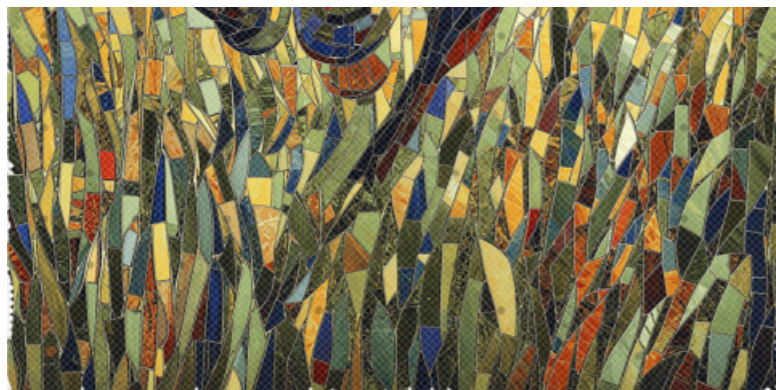

MOON LIGHT BRIDGE

MOSIAC
POSTER
COLLECTION

A

B

C

D

A POSTER SIZE
B
C **8x4 ft. Total**
D

FINISH SUPER HIGH GLOSSY | SIZE 600X 1200MM