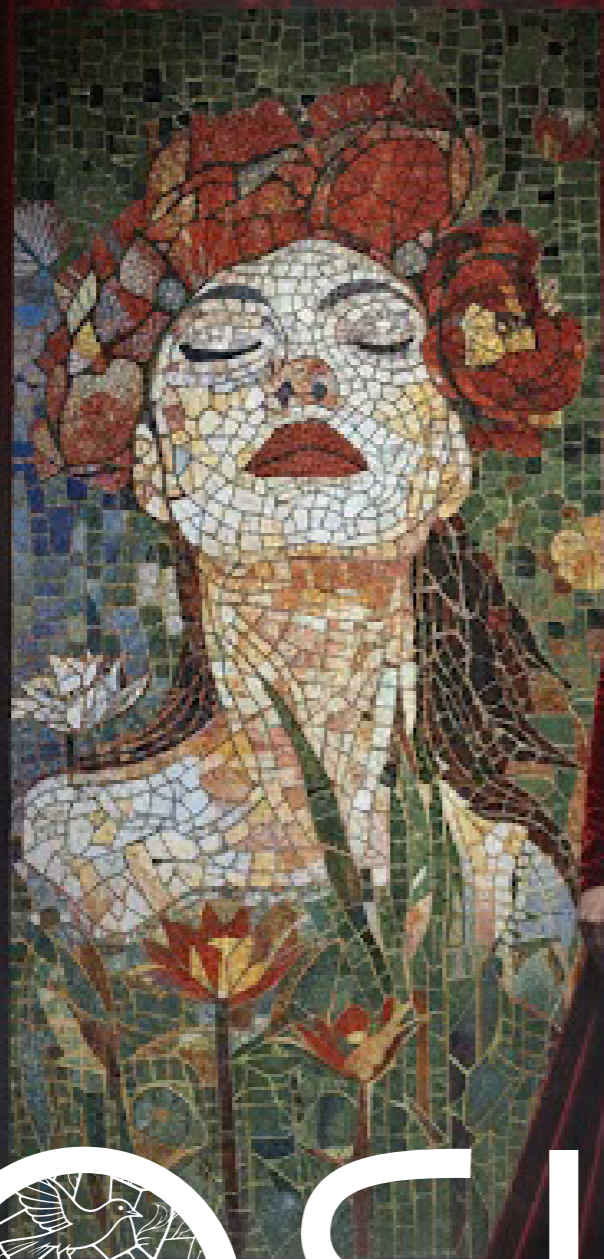

MOSAIC
POSTER
COLLECTION

PICES OF A VISION

600X1200MM
SUPER HIGH GLOSSY

MOSAIC POSTER

C O L L E C T I O N

You can Elevate your spaces with our exquisite Decor collection, meticulously crafted to blend sophistication with durability. Our tiles boast a sleek, timeless design that seamlessly complements various aesthetics, from modern to classic.