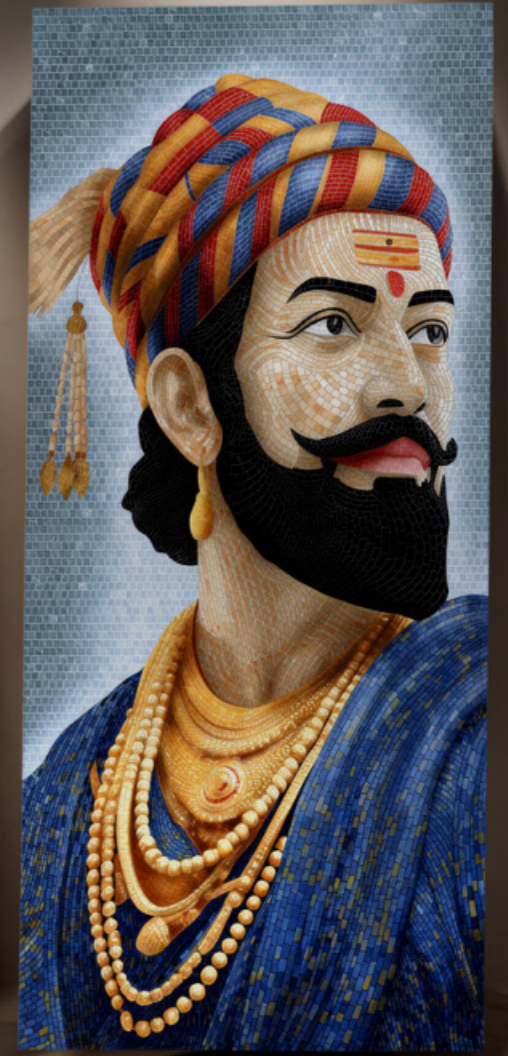

TIMELESS MOSAICS FOR CONTEMPORARY LIVING

SIZE 600X1200MM
SUPER HIGH GLOSSY

The Mosaic Poster Collection celebrates the timeless beauty of handcrafted artistry, translating intricate mosaic patterns into bold, modern visual statements. Each piece is designed to evoke the richness of traditional craftsmanship while embracing contemporary aesthetics. With vibrant compositions, textured detailing, and a sense of depth inspired by real mosaic work, these posters bring a unique artistic character to any interior space.

The galloping horse motif embodies strength, speed, and freedom. It's a visual metaphor for ambition and grace a piece that energizes spaces with its powerful composition. These full-wall murals are ideal for statement interiors, luxury villas, creative studios, or high-end hospitality spaces.

SILVER PETALS

WHITE DAISY

MOSIAC
POSTER
COLLECTION

WHITE DAISY

7 HORSE

MOSIAC
POSTER
COLLECTION

MOON LIGHT BRIDGE

MOSIAC
POSTER
COLLECTION

MOON LIGHT BRIDGE

MOSIAC
POSTER
COLLECTION

A

B

C

D

A POSTER SIZE
B
C **8x4 ft. Total**
D

FINISH SUPER HIGH GLOSSY | SIZE 600X 1200MM