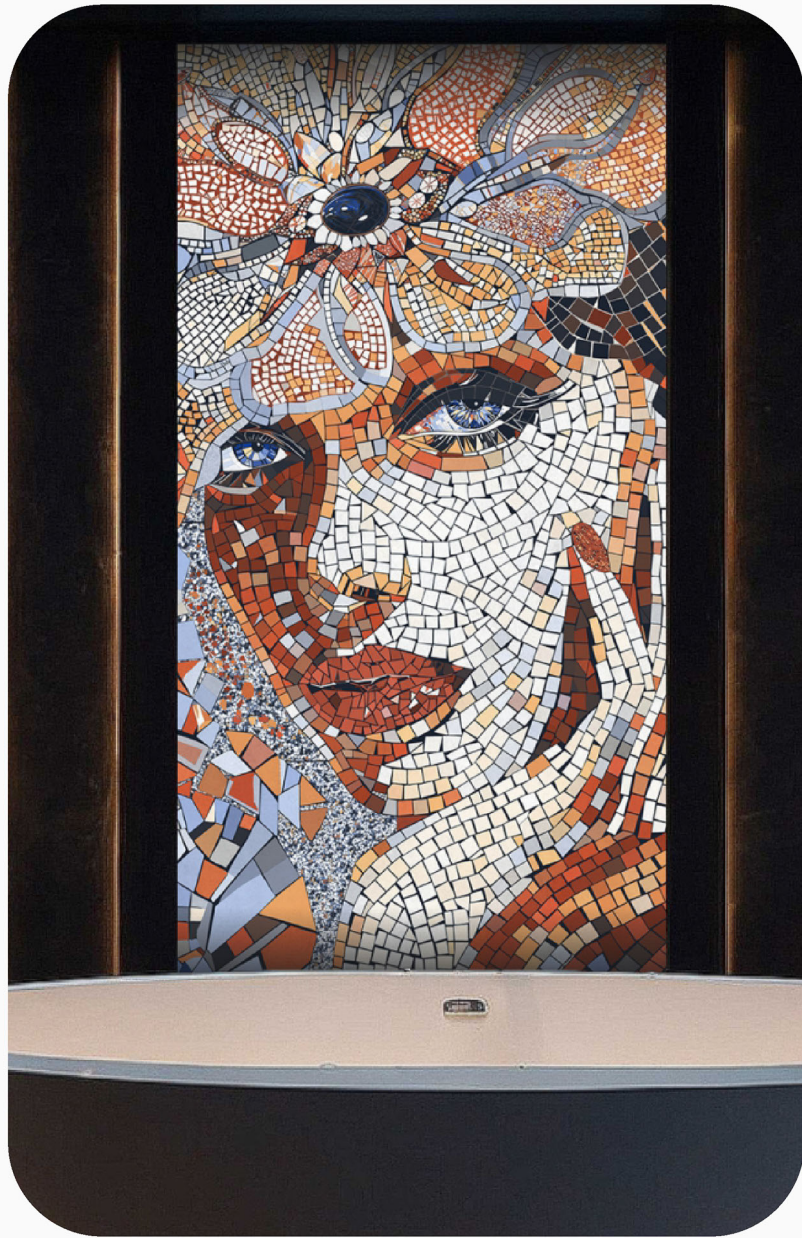

Size:  
**600x1200 mm**

Finish :  
**Gloster**

Size:  
**600x1200 mm**

Finish :  
**Gloster**

**vintage**  
series

Design Name:

**Poster 72**

**vintage**  
series

Design Name:  
**Poster 102**

Size:  
**600x1200 mm**

Finish :  
**Gloster**

**vintage**  
series

Design Name:  
**Poster 103**

Size:  
**600x1200 mm**

Finish :  
**Gloster**

**vintage**  
series