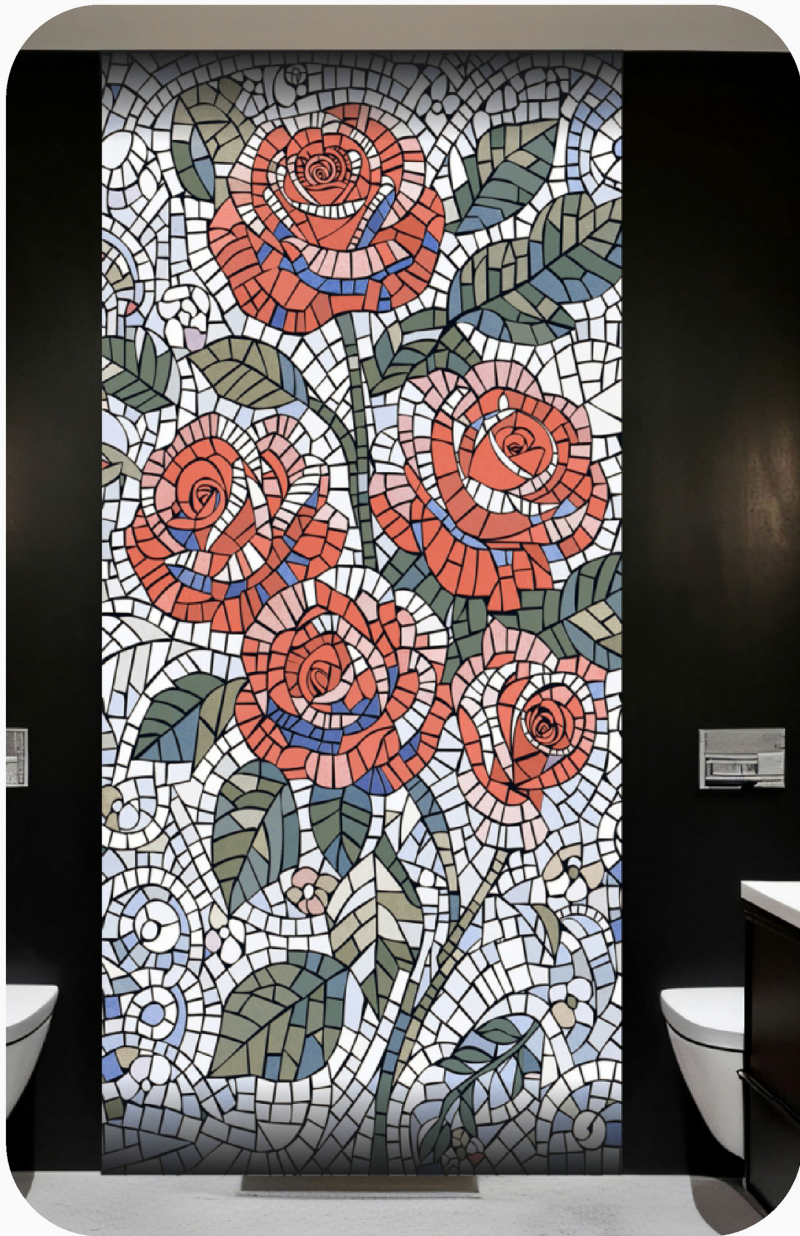

vintage
series

Design Name:
Poster 97

Size:
600x1200 mm

Finish :
Gloster