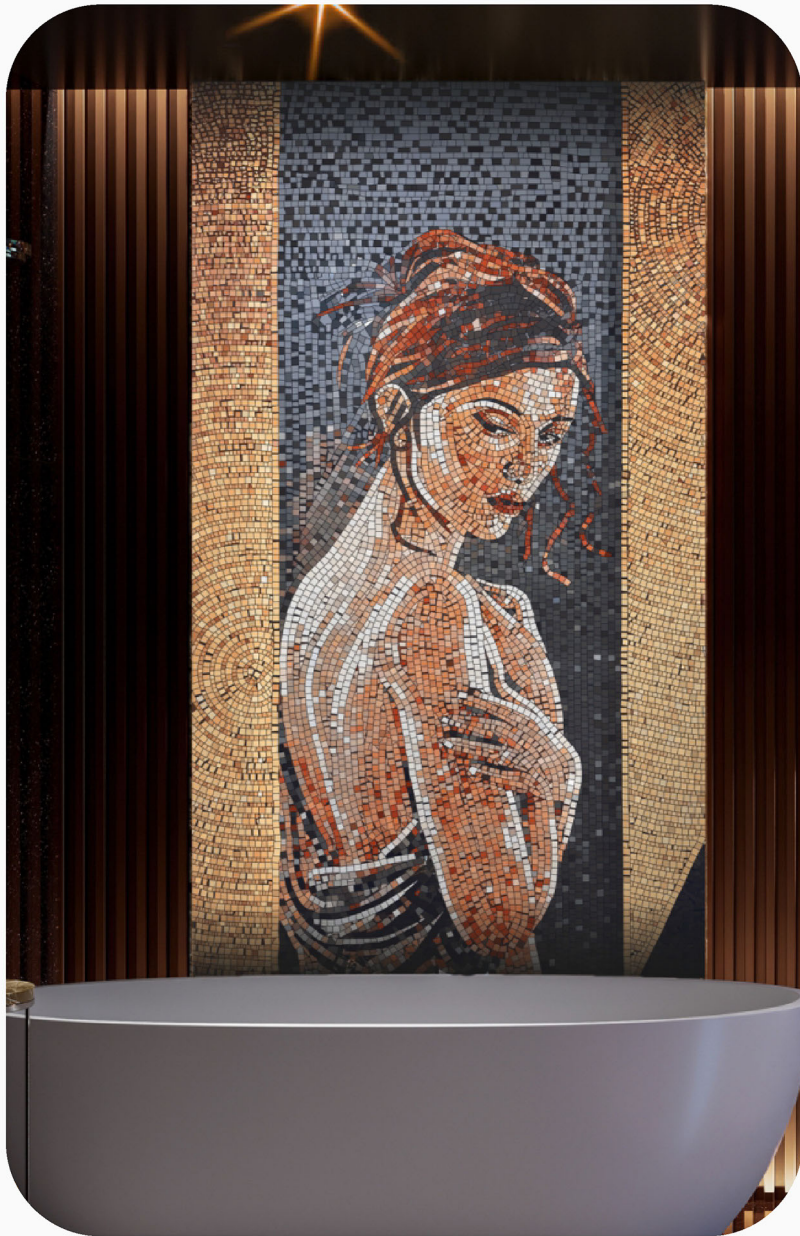

**vintage**  
series

Design Name:

**Poster 99**

Size:

**600x1200 mm**

Finish :

**Gloster**

**vintage**  
series