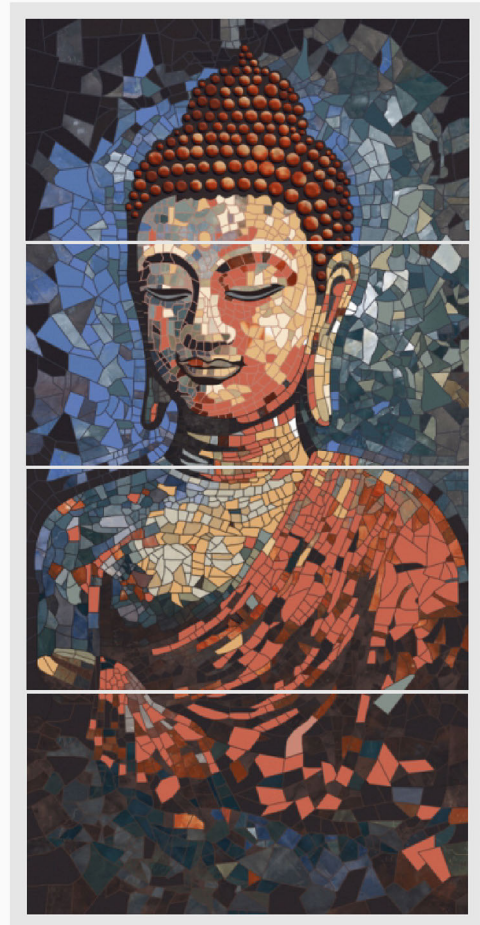

vintage
series

Design Name:
Poster 44

Size:
600x1200 mm

Finish :
Gloster