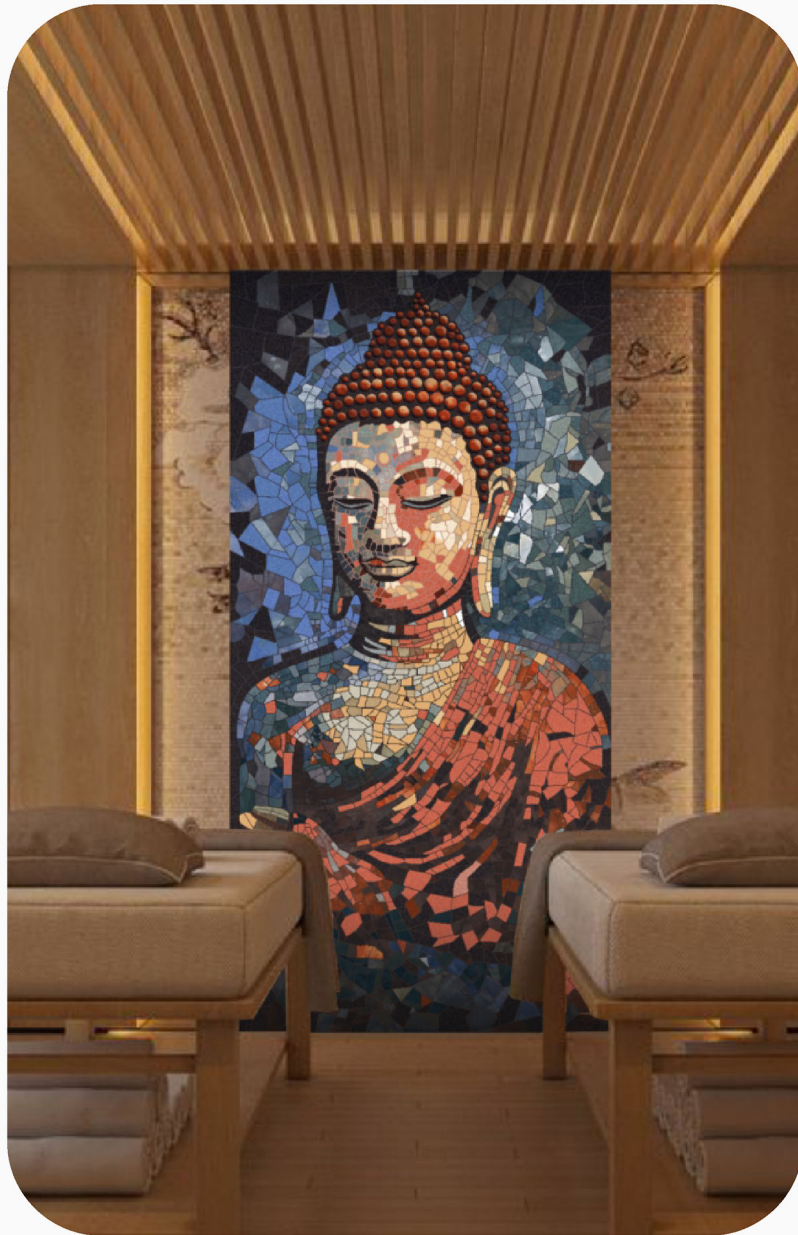

Design Name:
Poster 42

Size:
600x1200 mm

Finish :
Gloster

vintage
series

Design Name:
Poster 43

Size:
600x1200 mm

Finish :
Gloster

vintage
series