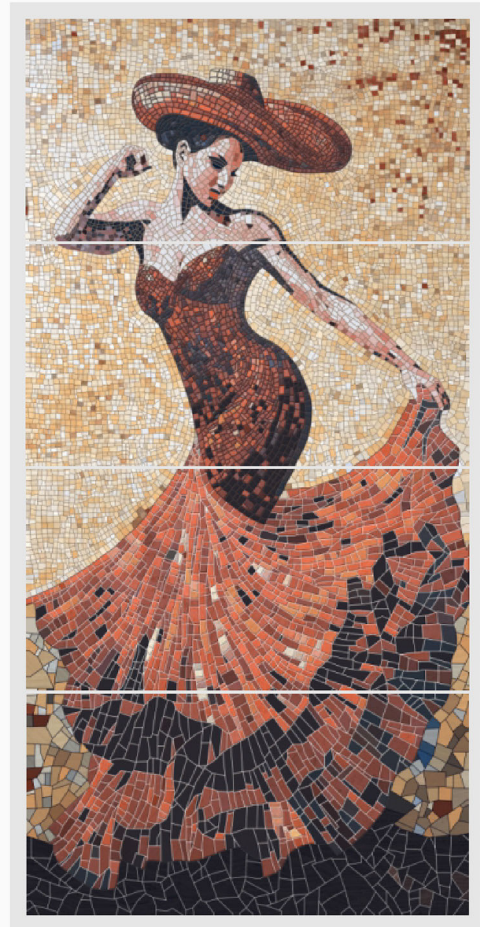

vintage
series

Design Name:
Poster 42

Size:
600x1200 mm

Finish :
Gloster