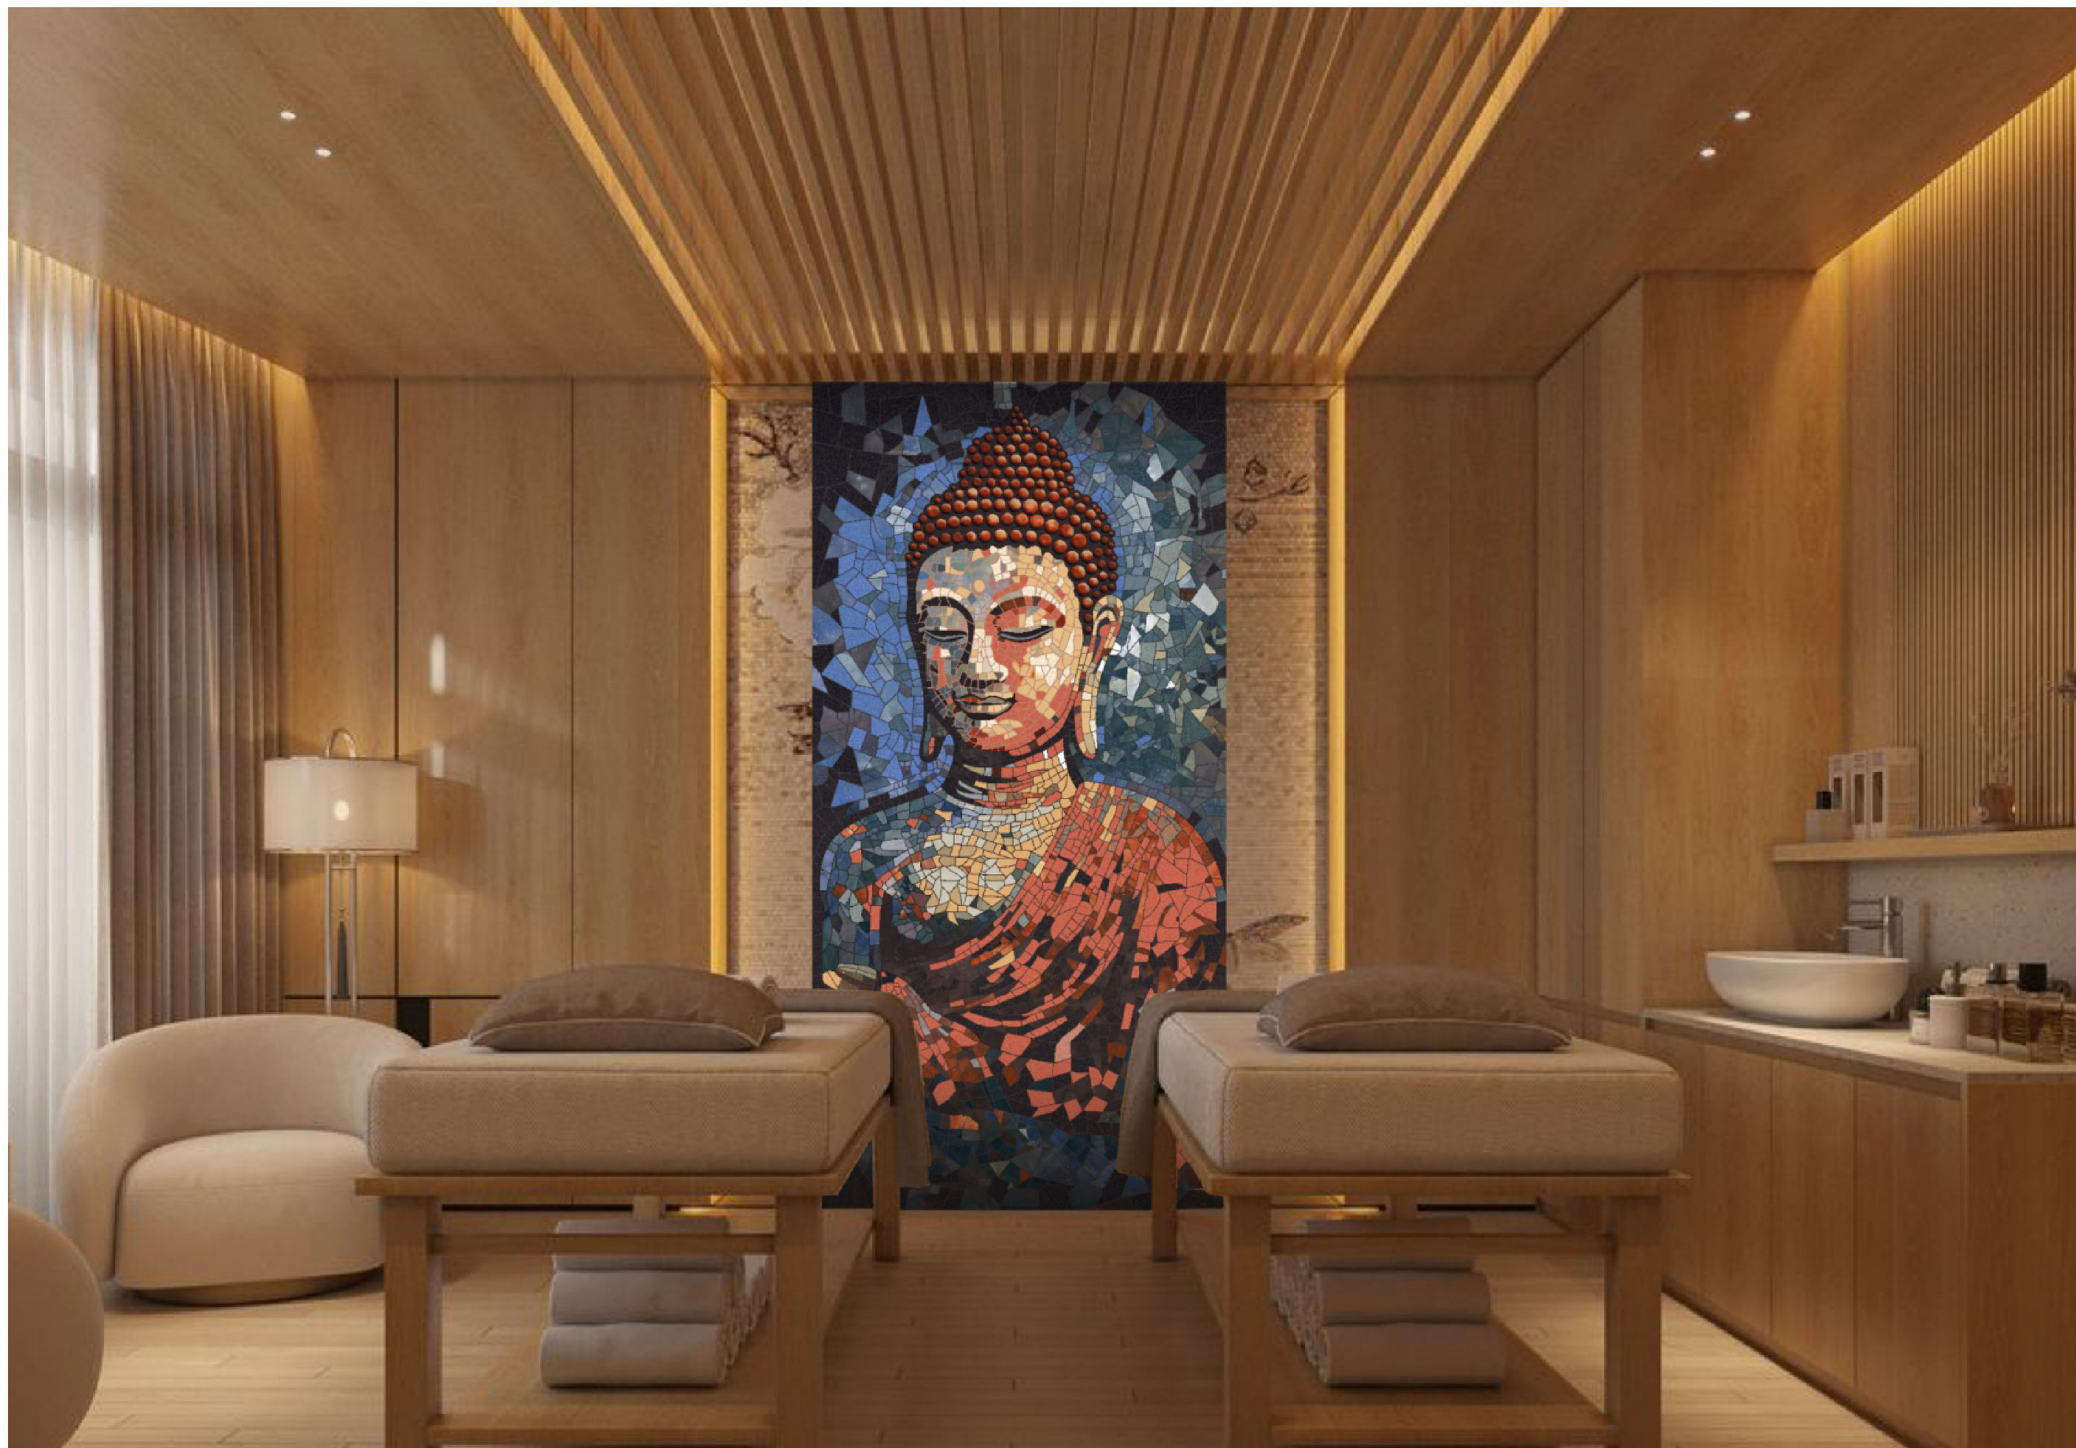

Design Name:
Poster 42

Size:
600x1200 mm

Finish :
Gloster

vintage
series

Design Name:
Poster 43

Size:
600x1200 mm

Finish :
Gloster

vintage
series