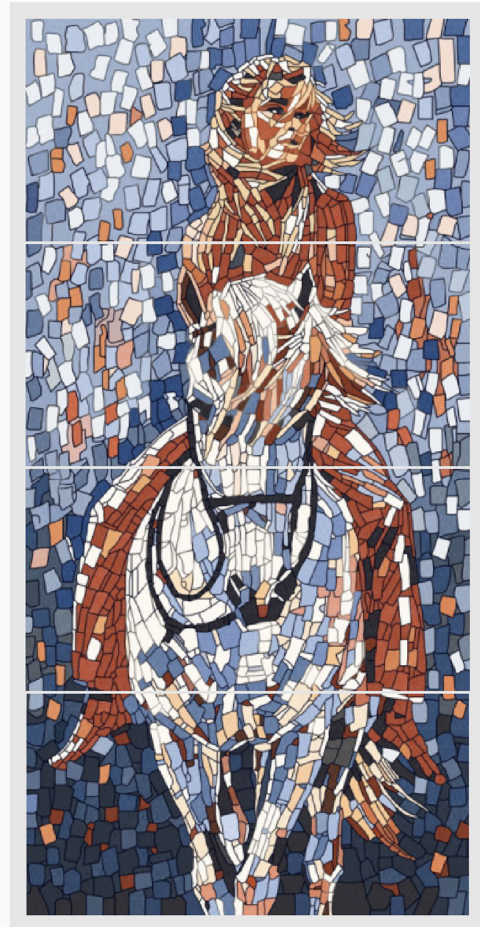

vintage
series

Design Name:
Poster 37

Size:
600x1200 mm

Finish :
Gloster