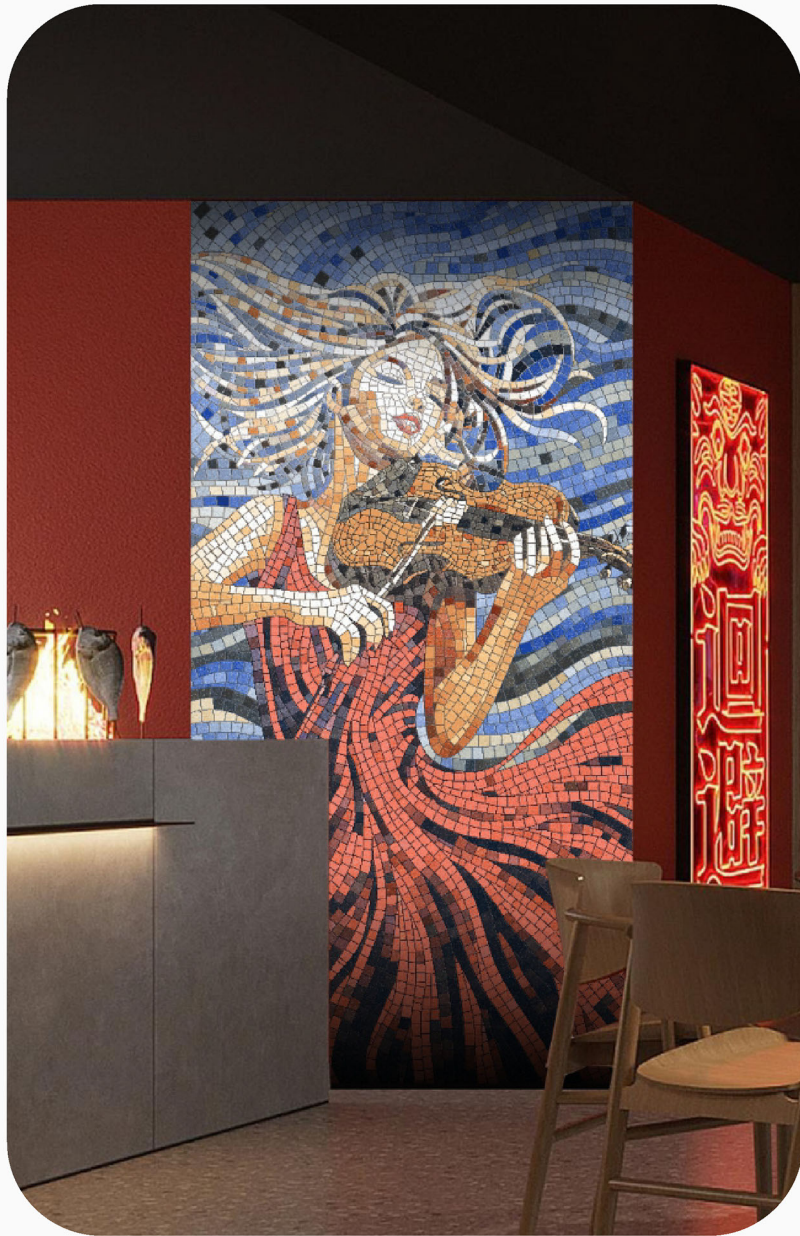

Design Name:
Poster 44

Size:
600x1200 mm

Finish :
Gloster

vintage
series

Design Name:
Poster 45

Size:
600x1200 mm

Finish :
Gloster

vintage
series