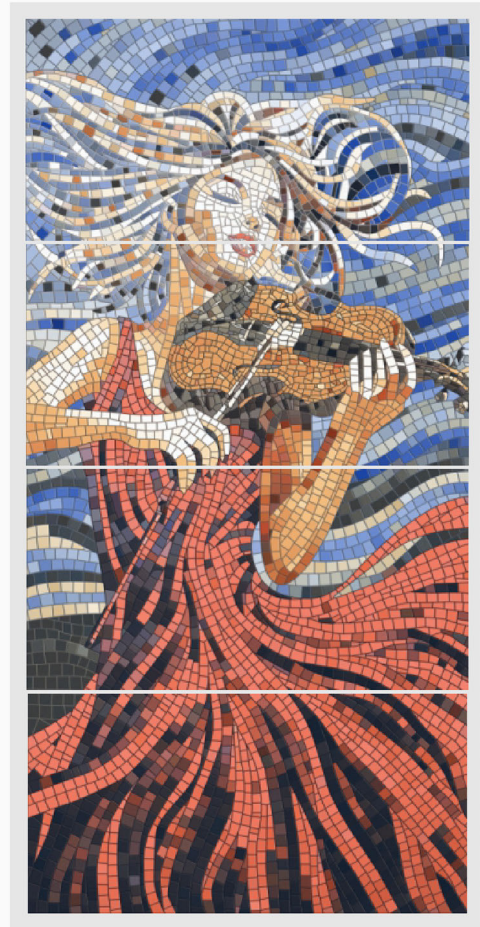

Design Name:
Poster 44

Size:
600x1200 mm

Finish :
Gloster

vintage
series

Design Name:
Poster 45

Size:
600x1200 mm

Finish :
Gloster

vintage
series