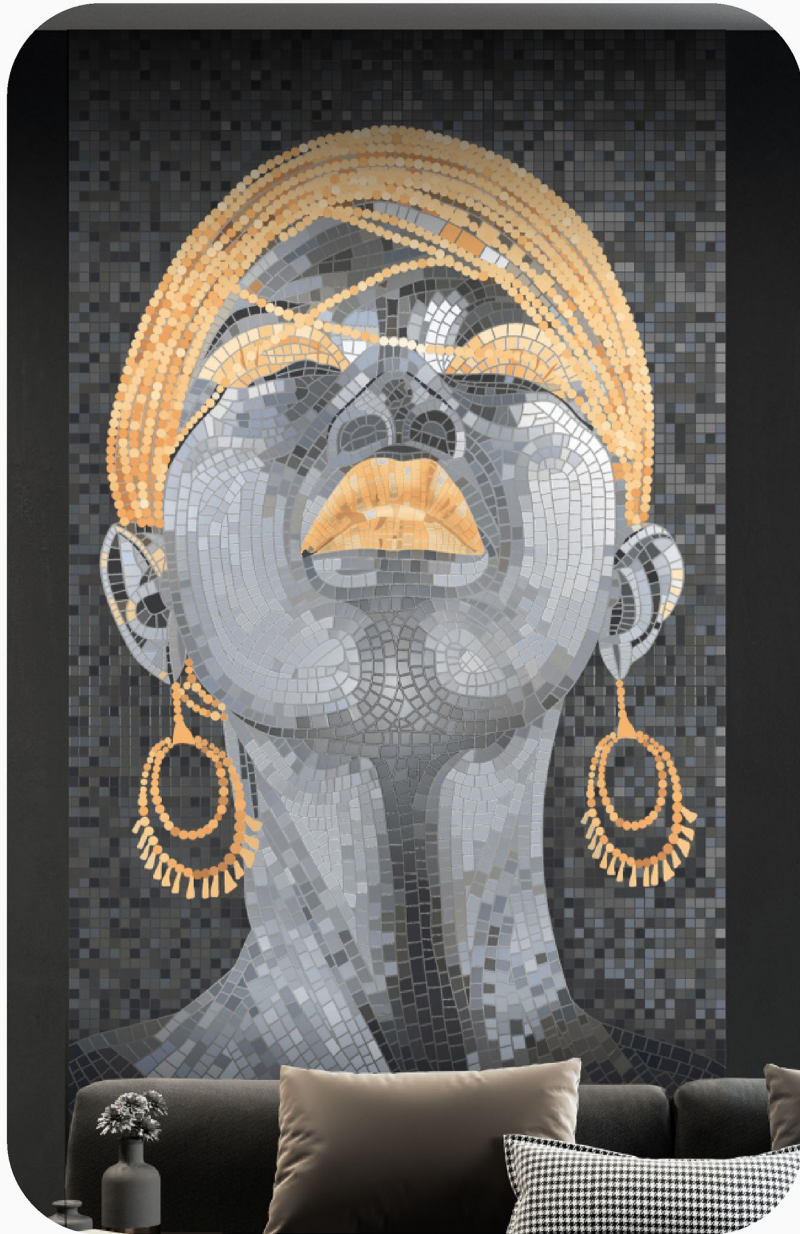

vintage
series

Design Name:
Poster 02

Size:
600x1200 mm

Finish :
Gloster