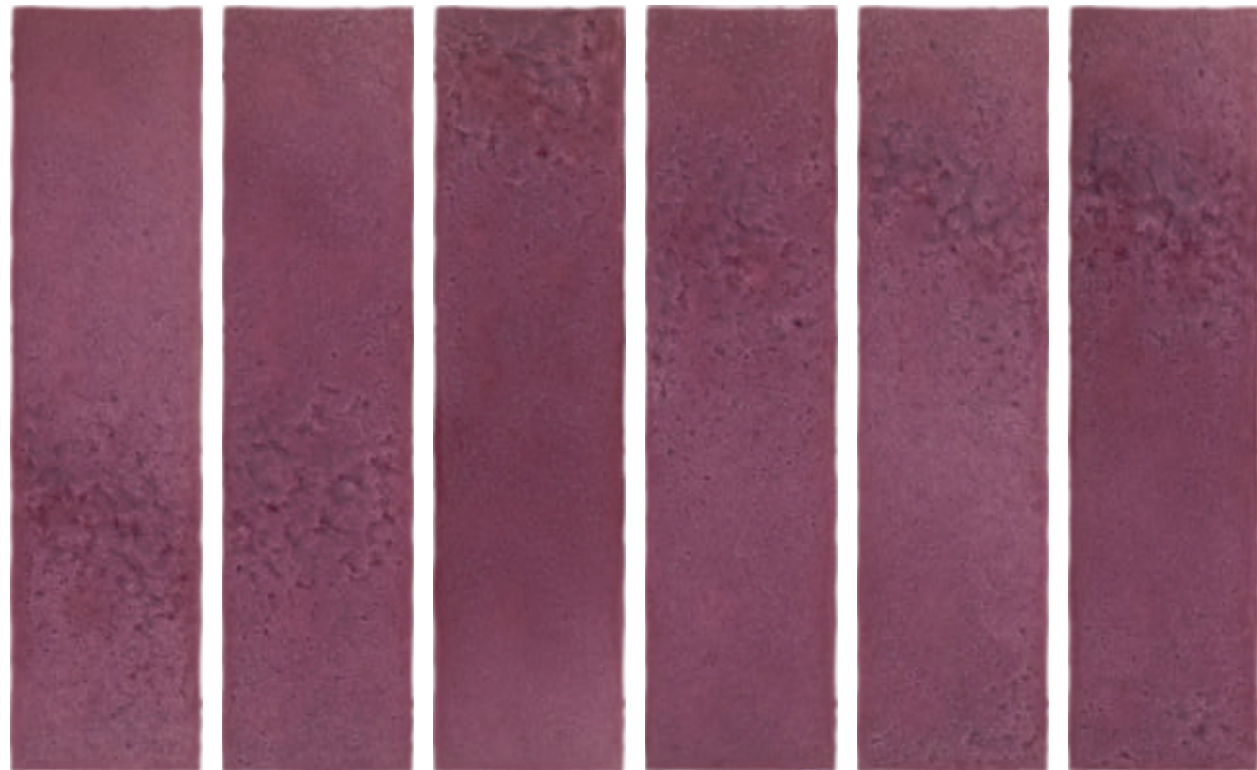

Blossom

PENTE *Collection*

SIZE :
65X260MM

FINISH :
GLOSSY