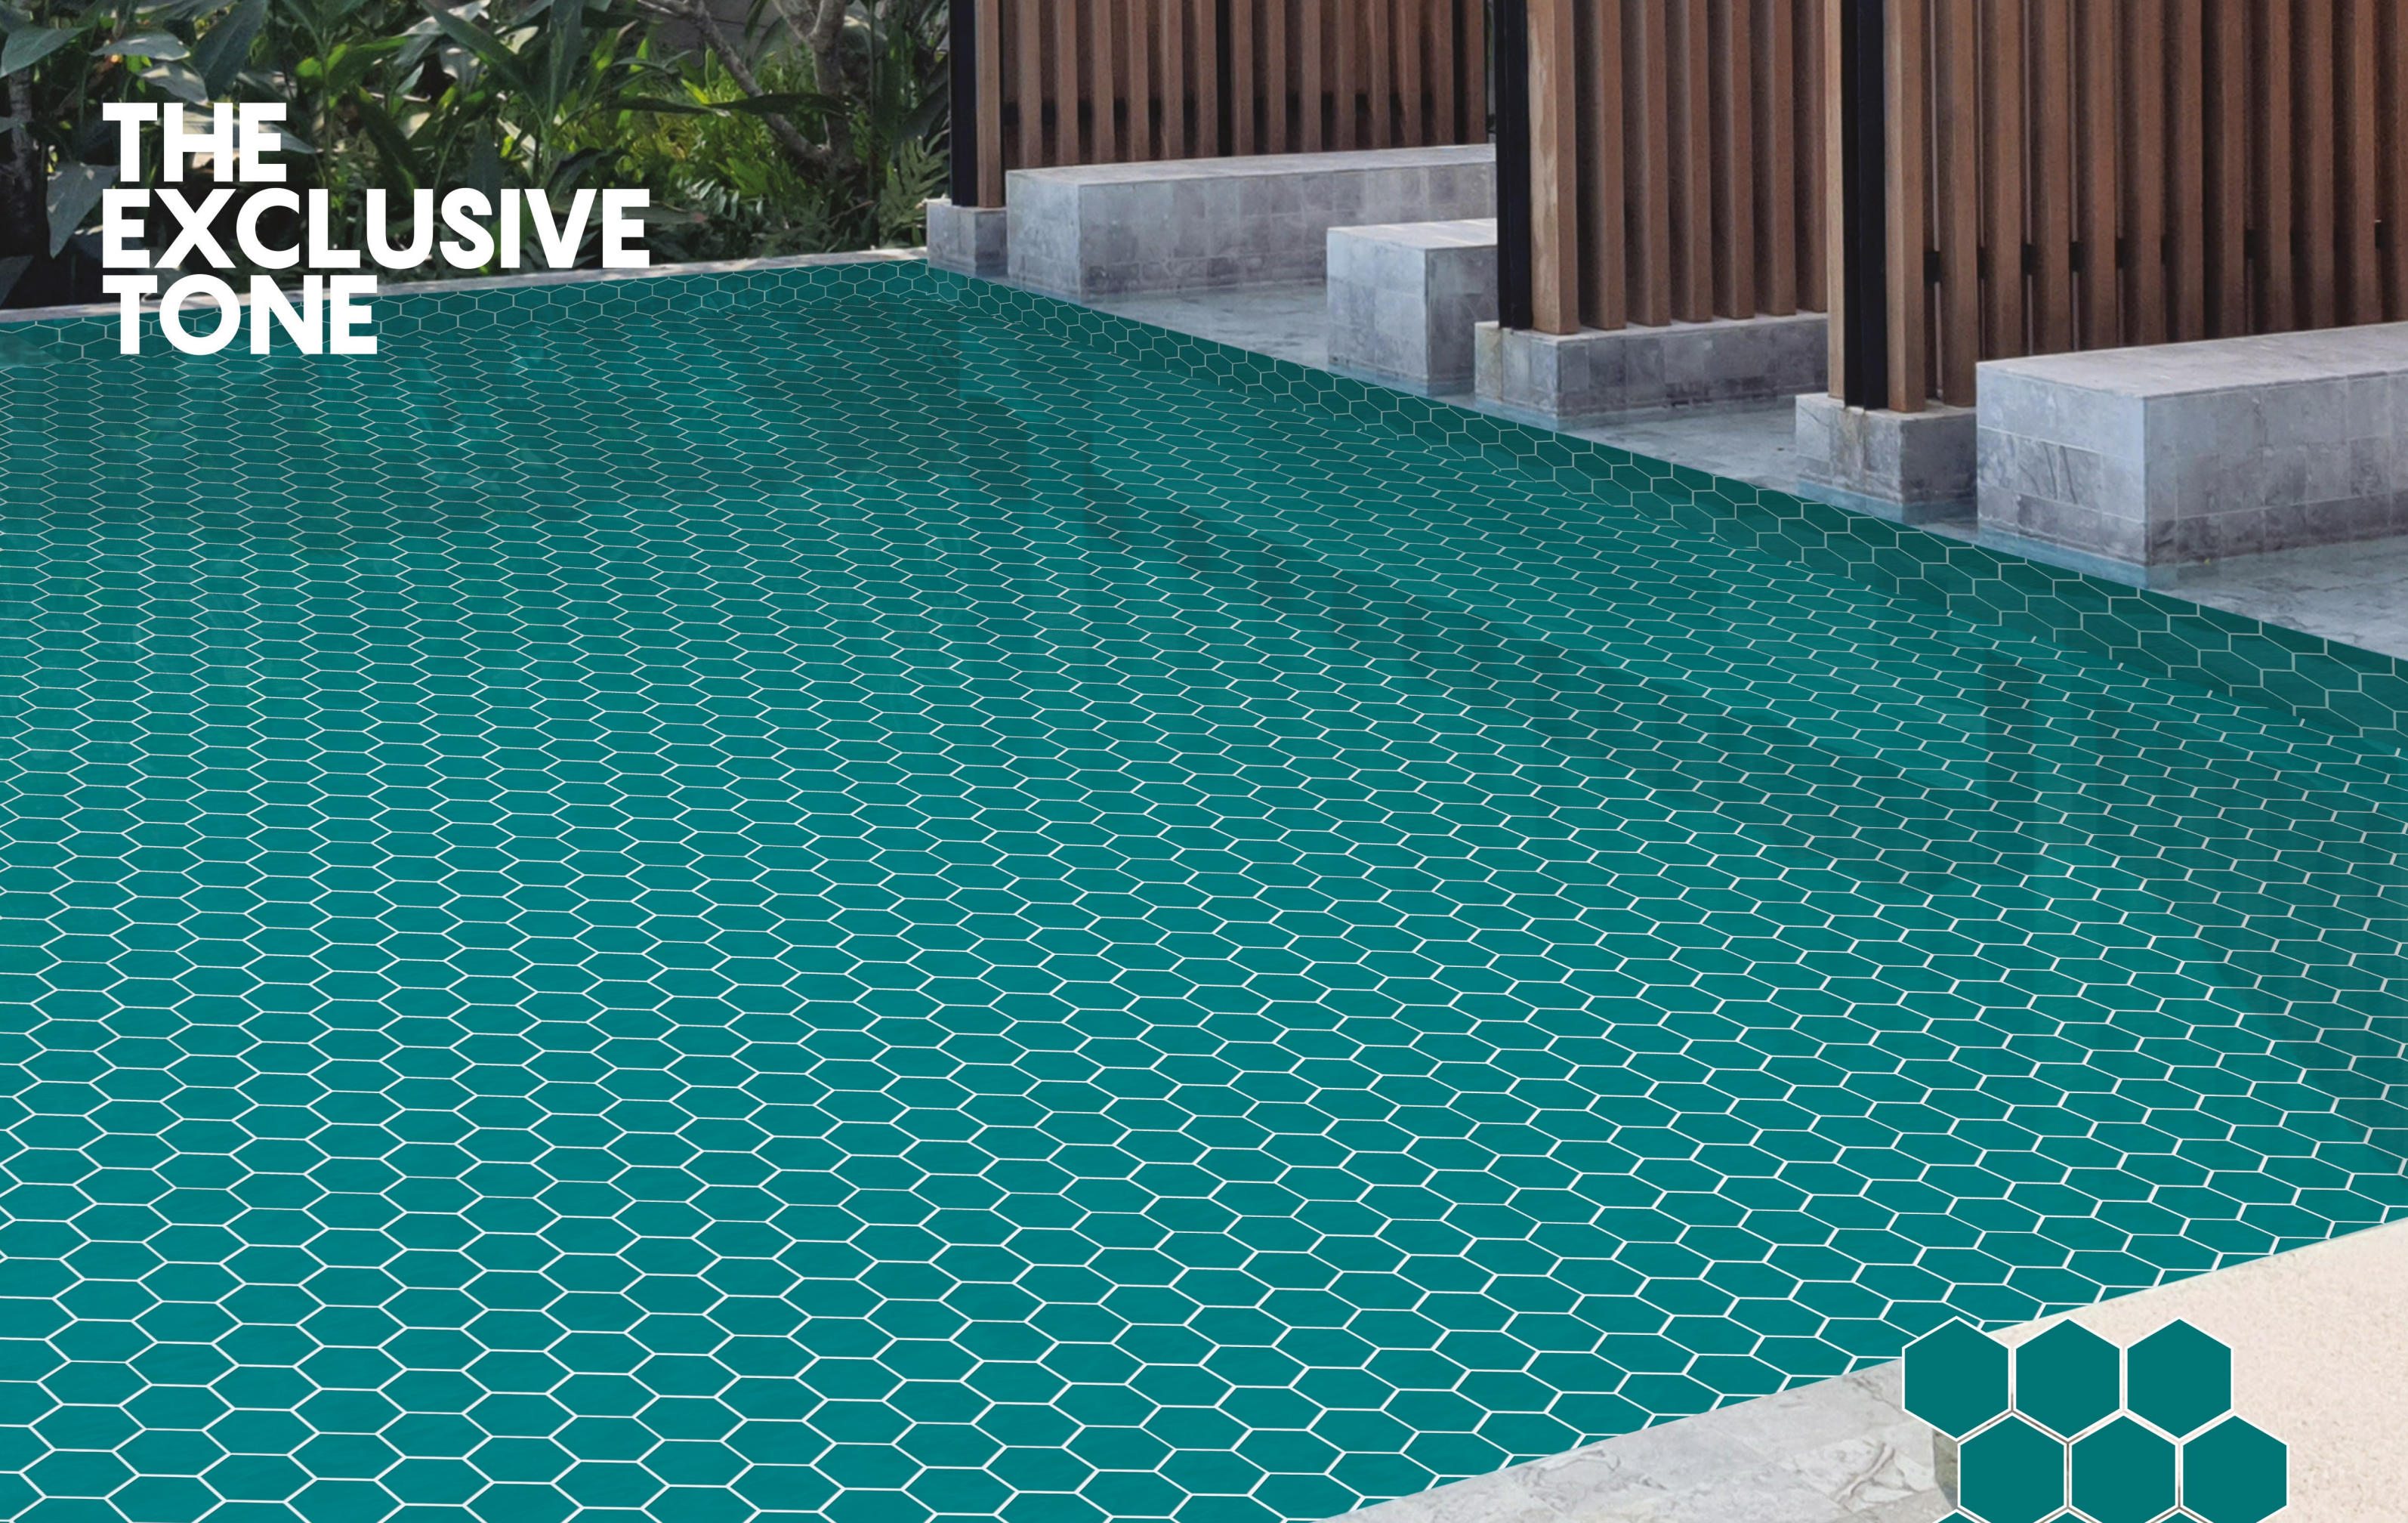

THE EXPRESS MODERNITY

MX190102

M 1910

M 1911

Ideal for
various styles and sizes,
these surfaces are
perfect for any kind
and any size of
swimming pool.

COLOR 

MATT

95X107MM

THE UNTAMED LEGACY

MX191011

M 1913

Ideal for
various styles and sizes,
these surfaces are
perfect for any kind
and any size of
swimming pool.

COLOR 

MATT

95X107MM

THE EXCLUSIVE TONE

M1913

G/M 1915

G/M 1916

Ideal for
various styles and sizes,
these surfaces are
perfect for any kind
and any size of
swimming pool.

COLOR 

MATT

95X107MM

THE ATTRACTIVE SHADE

MX191516

G/M 1701

G/M 1703

G/M 1702

Ideal for various styles and sizes, these surfaces are perfect for any kind and any size of swimming pool.

GLOSSY/MATT 51X59MM

COLOR

THE ENDLESS BEAUTY