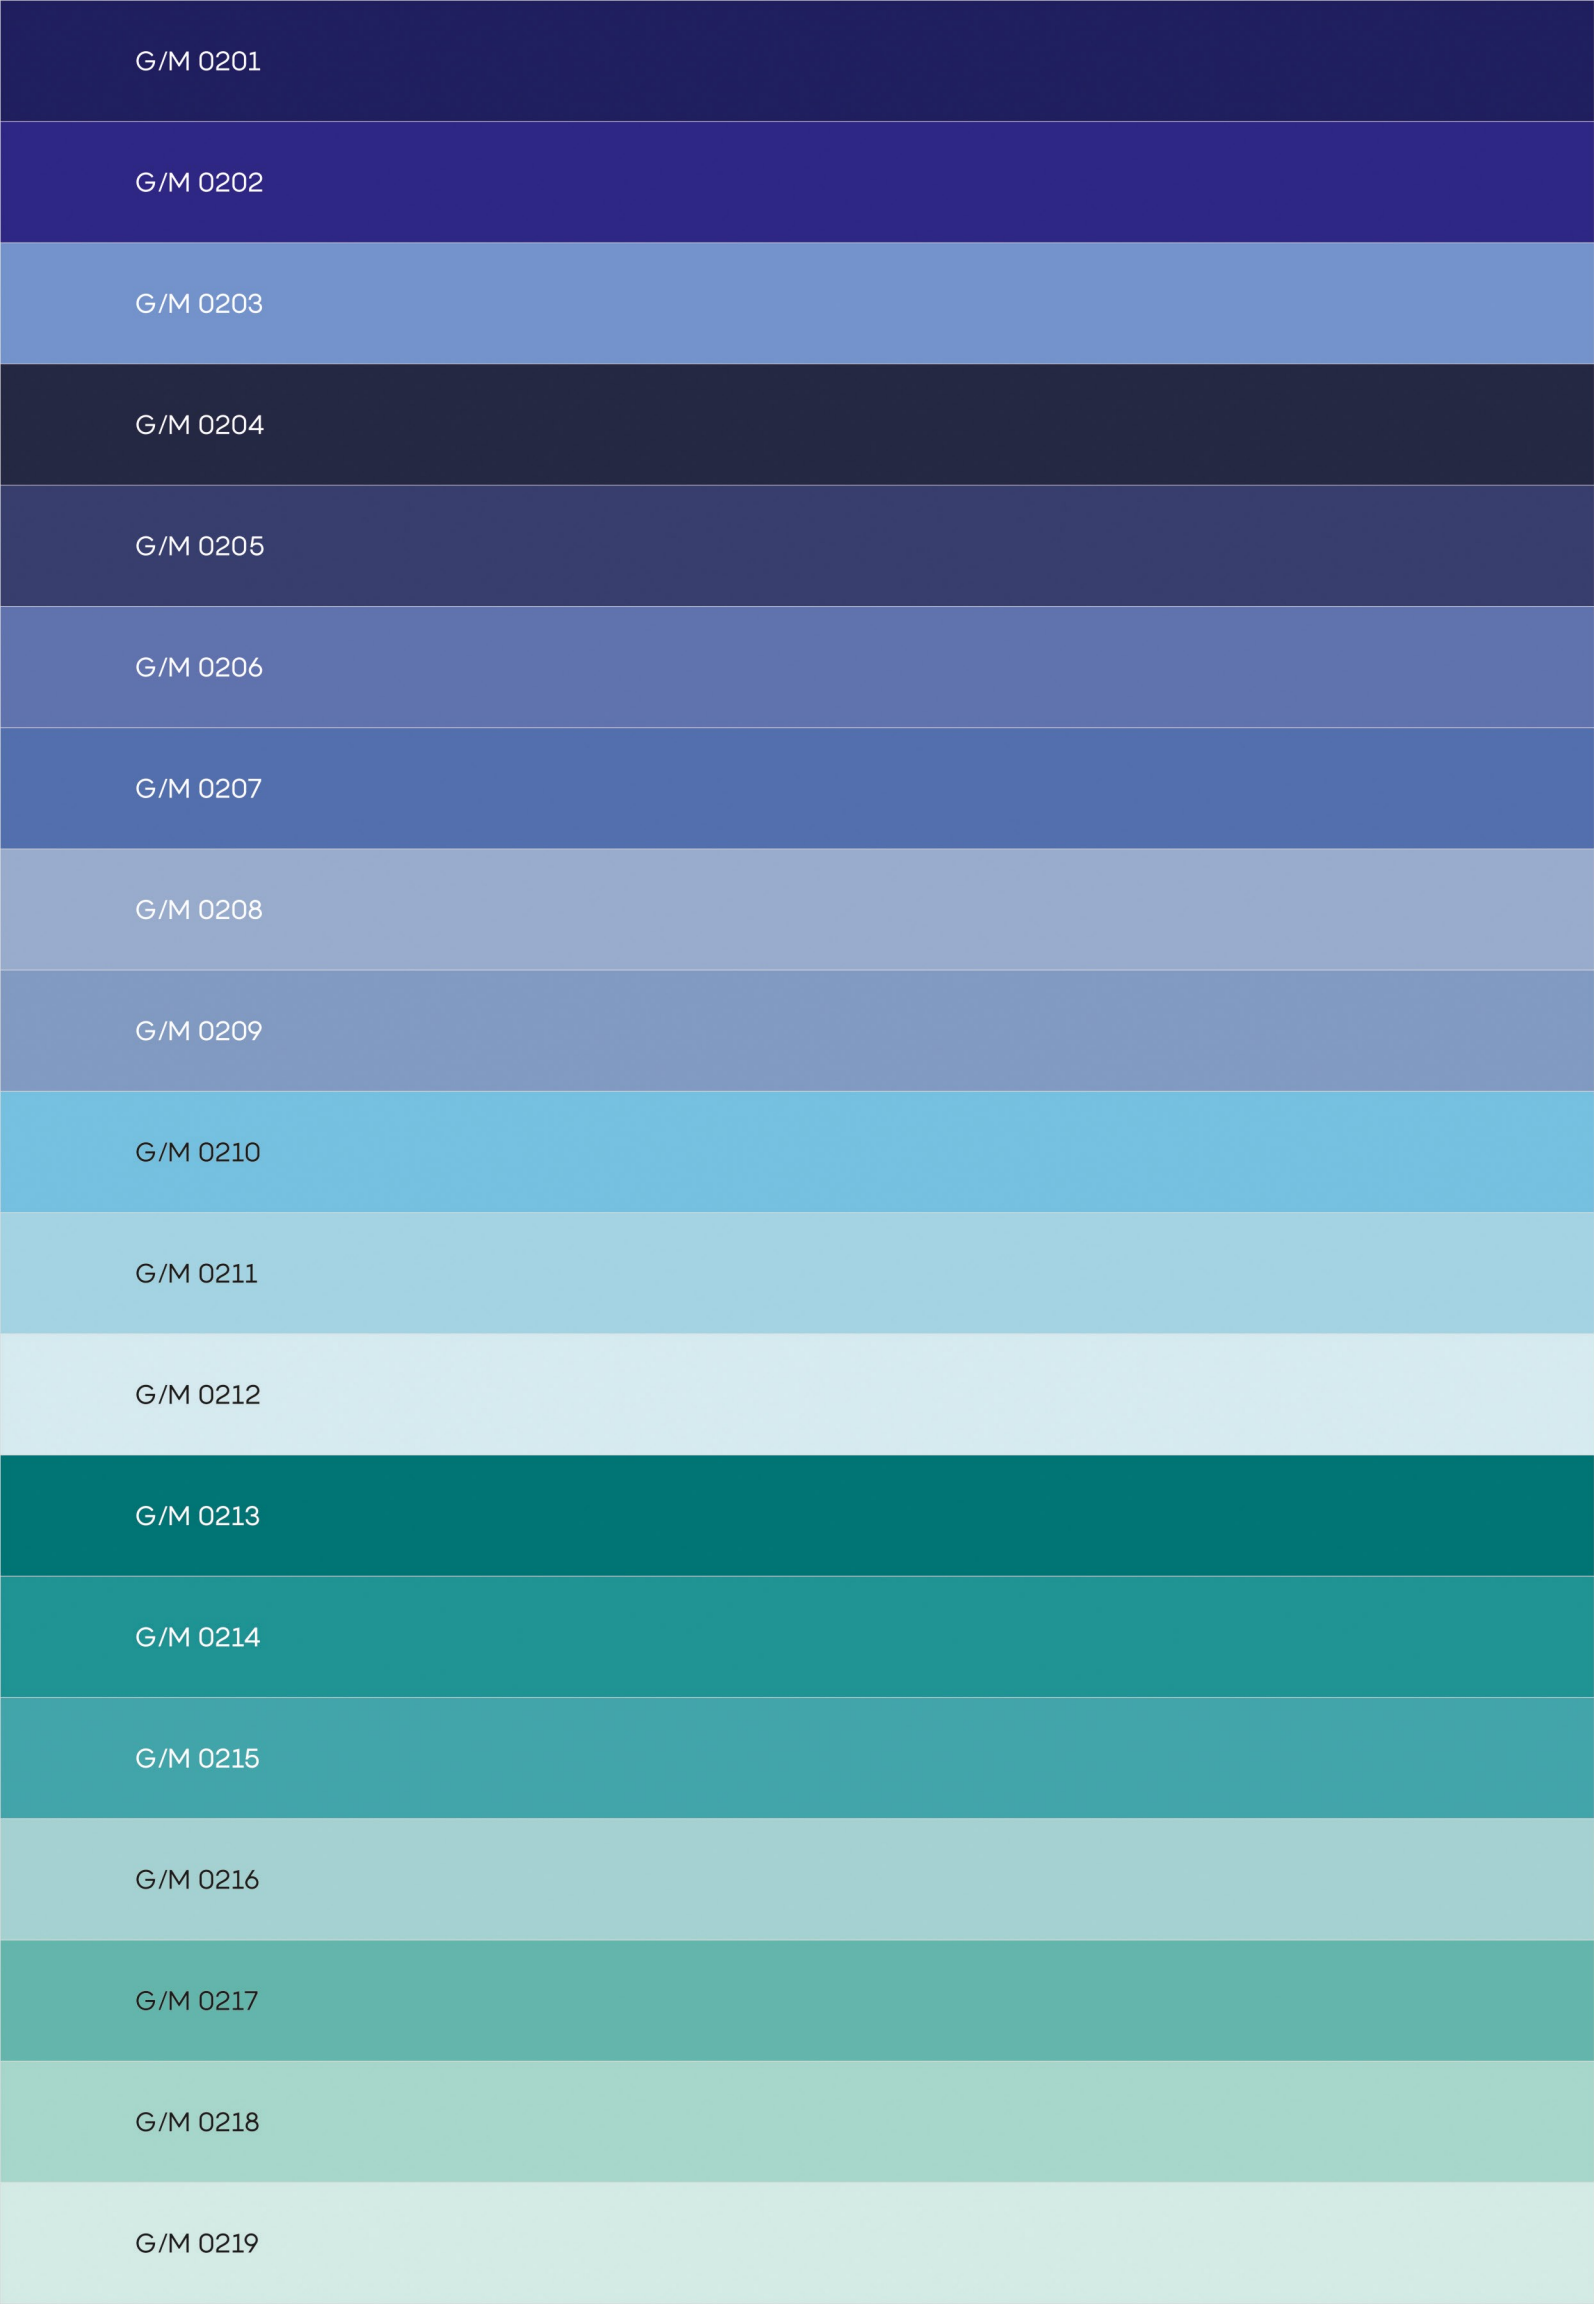

Versatile Sizes

The most unique proposition of the collection is the versatile array of sizes. These multiple sizes are crafted for a variety of swimming spaces of different lengths and sizes.