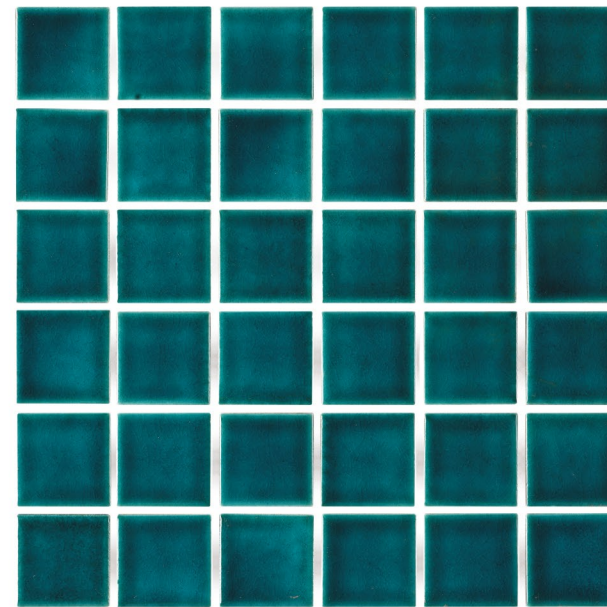

GLOSSY

48X48MM

THE SPLATTER ELEGANCE

CR0212

CR0215

CR0221

G/M 0219

CR0253