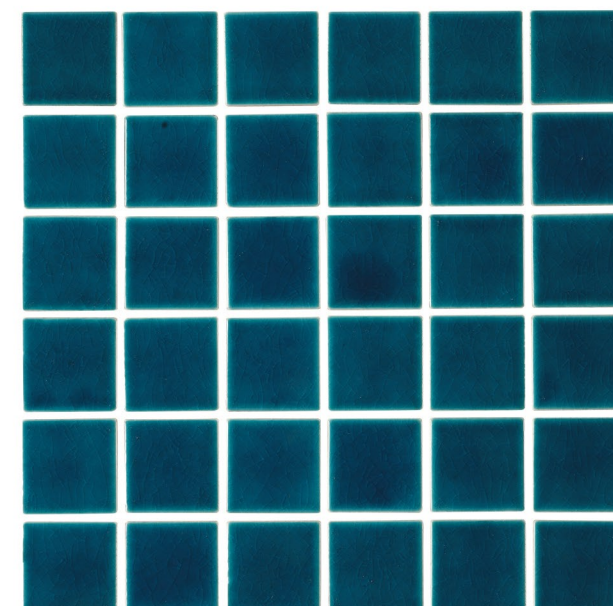

48X48MM

THE EXCEPTIONAL BEAUTY

CR0204

CR0214

CR0212

CR0211

Ideal for
various styles and sizes,
these surfaces are
perfect for any kind
and any size of
swimming pool.

CRACKLE EFFECT