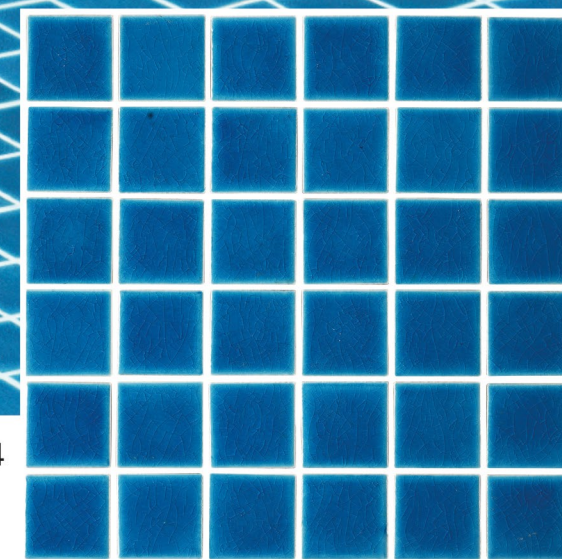

THE MAGNIFICENT STYLE

CLD0207

CR0206

CR0204

CR0207

Ideal for
various styles and sizes,
these surfaces are
perfect for any kind
and any size of
swimming pool.

CRACKLE EFFECT

GLOSSY

48X48MM

THE EXCEPTIONAL BEAUTY

CR0204

CR0214

CR0212

CR0211

Ideal for
various styles and sizes,
these surfaces are
perfect for any kind
and any size of
swimming pool.

CRACKLE EFFECT