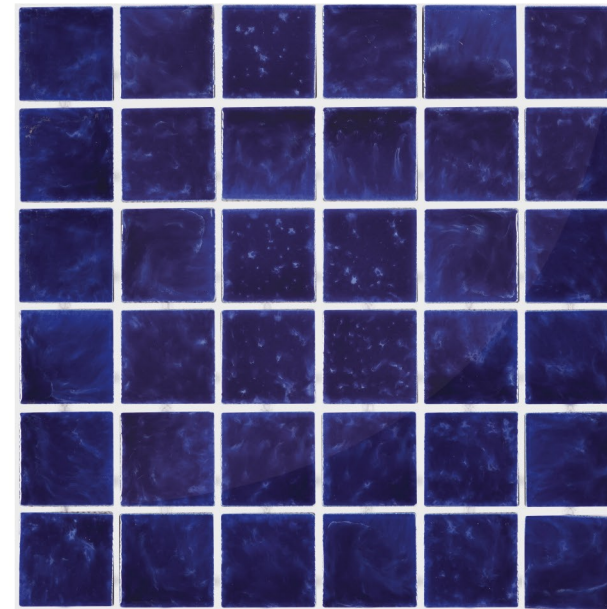

Ideal for
various styles and sizes,
these surfaces are
perfect for any kind
and any size of
swimming pool.

COLOR 

GLOSSY/MATT

23X23MM

THE TIMELESS BEAUTY

G/MX01101112

CLD0201

CLD0202

CLD0203

CLD0204

Ideal for
various styles and sizes,
these surfaces are
perfect for any kind
and any size of
swimming pool.

CLOUDY EFFECT

GLOSSY

48X48MM

THE MODERN ARTISTRY

CLD0202