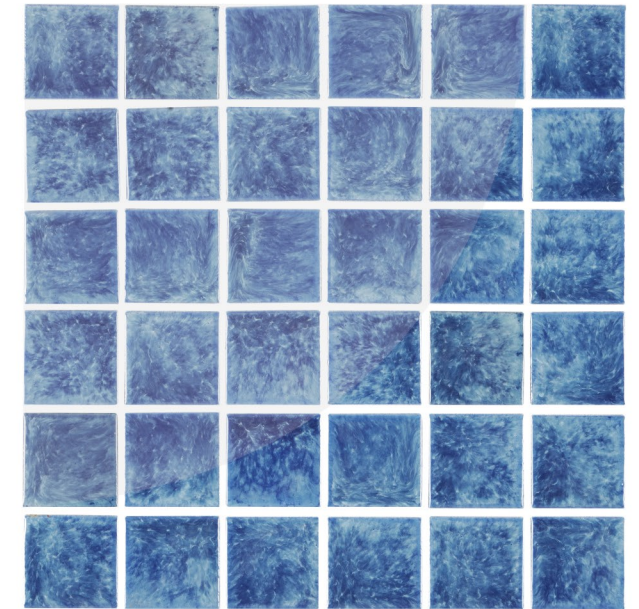

Ideal for
various styles and sizes,
these surfaces are
perfect for any kind
and any size of
swimming pool.

COLOR 

GLOSSY/MATT

23X23MM

THE TIMELESS BEAUTY

G/MX01101112

CLD0201

CLD0202

CLD0203

CLD0204

Ideal for
various styles and sizes,
these surfaces are
perfect for any kind
and any size of
swimming pool.

CLOUDY EFFECT

GLOSSY

48X48MM

THE MODERN ARTISTRY

CLD0202