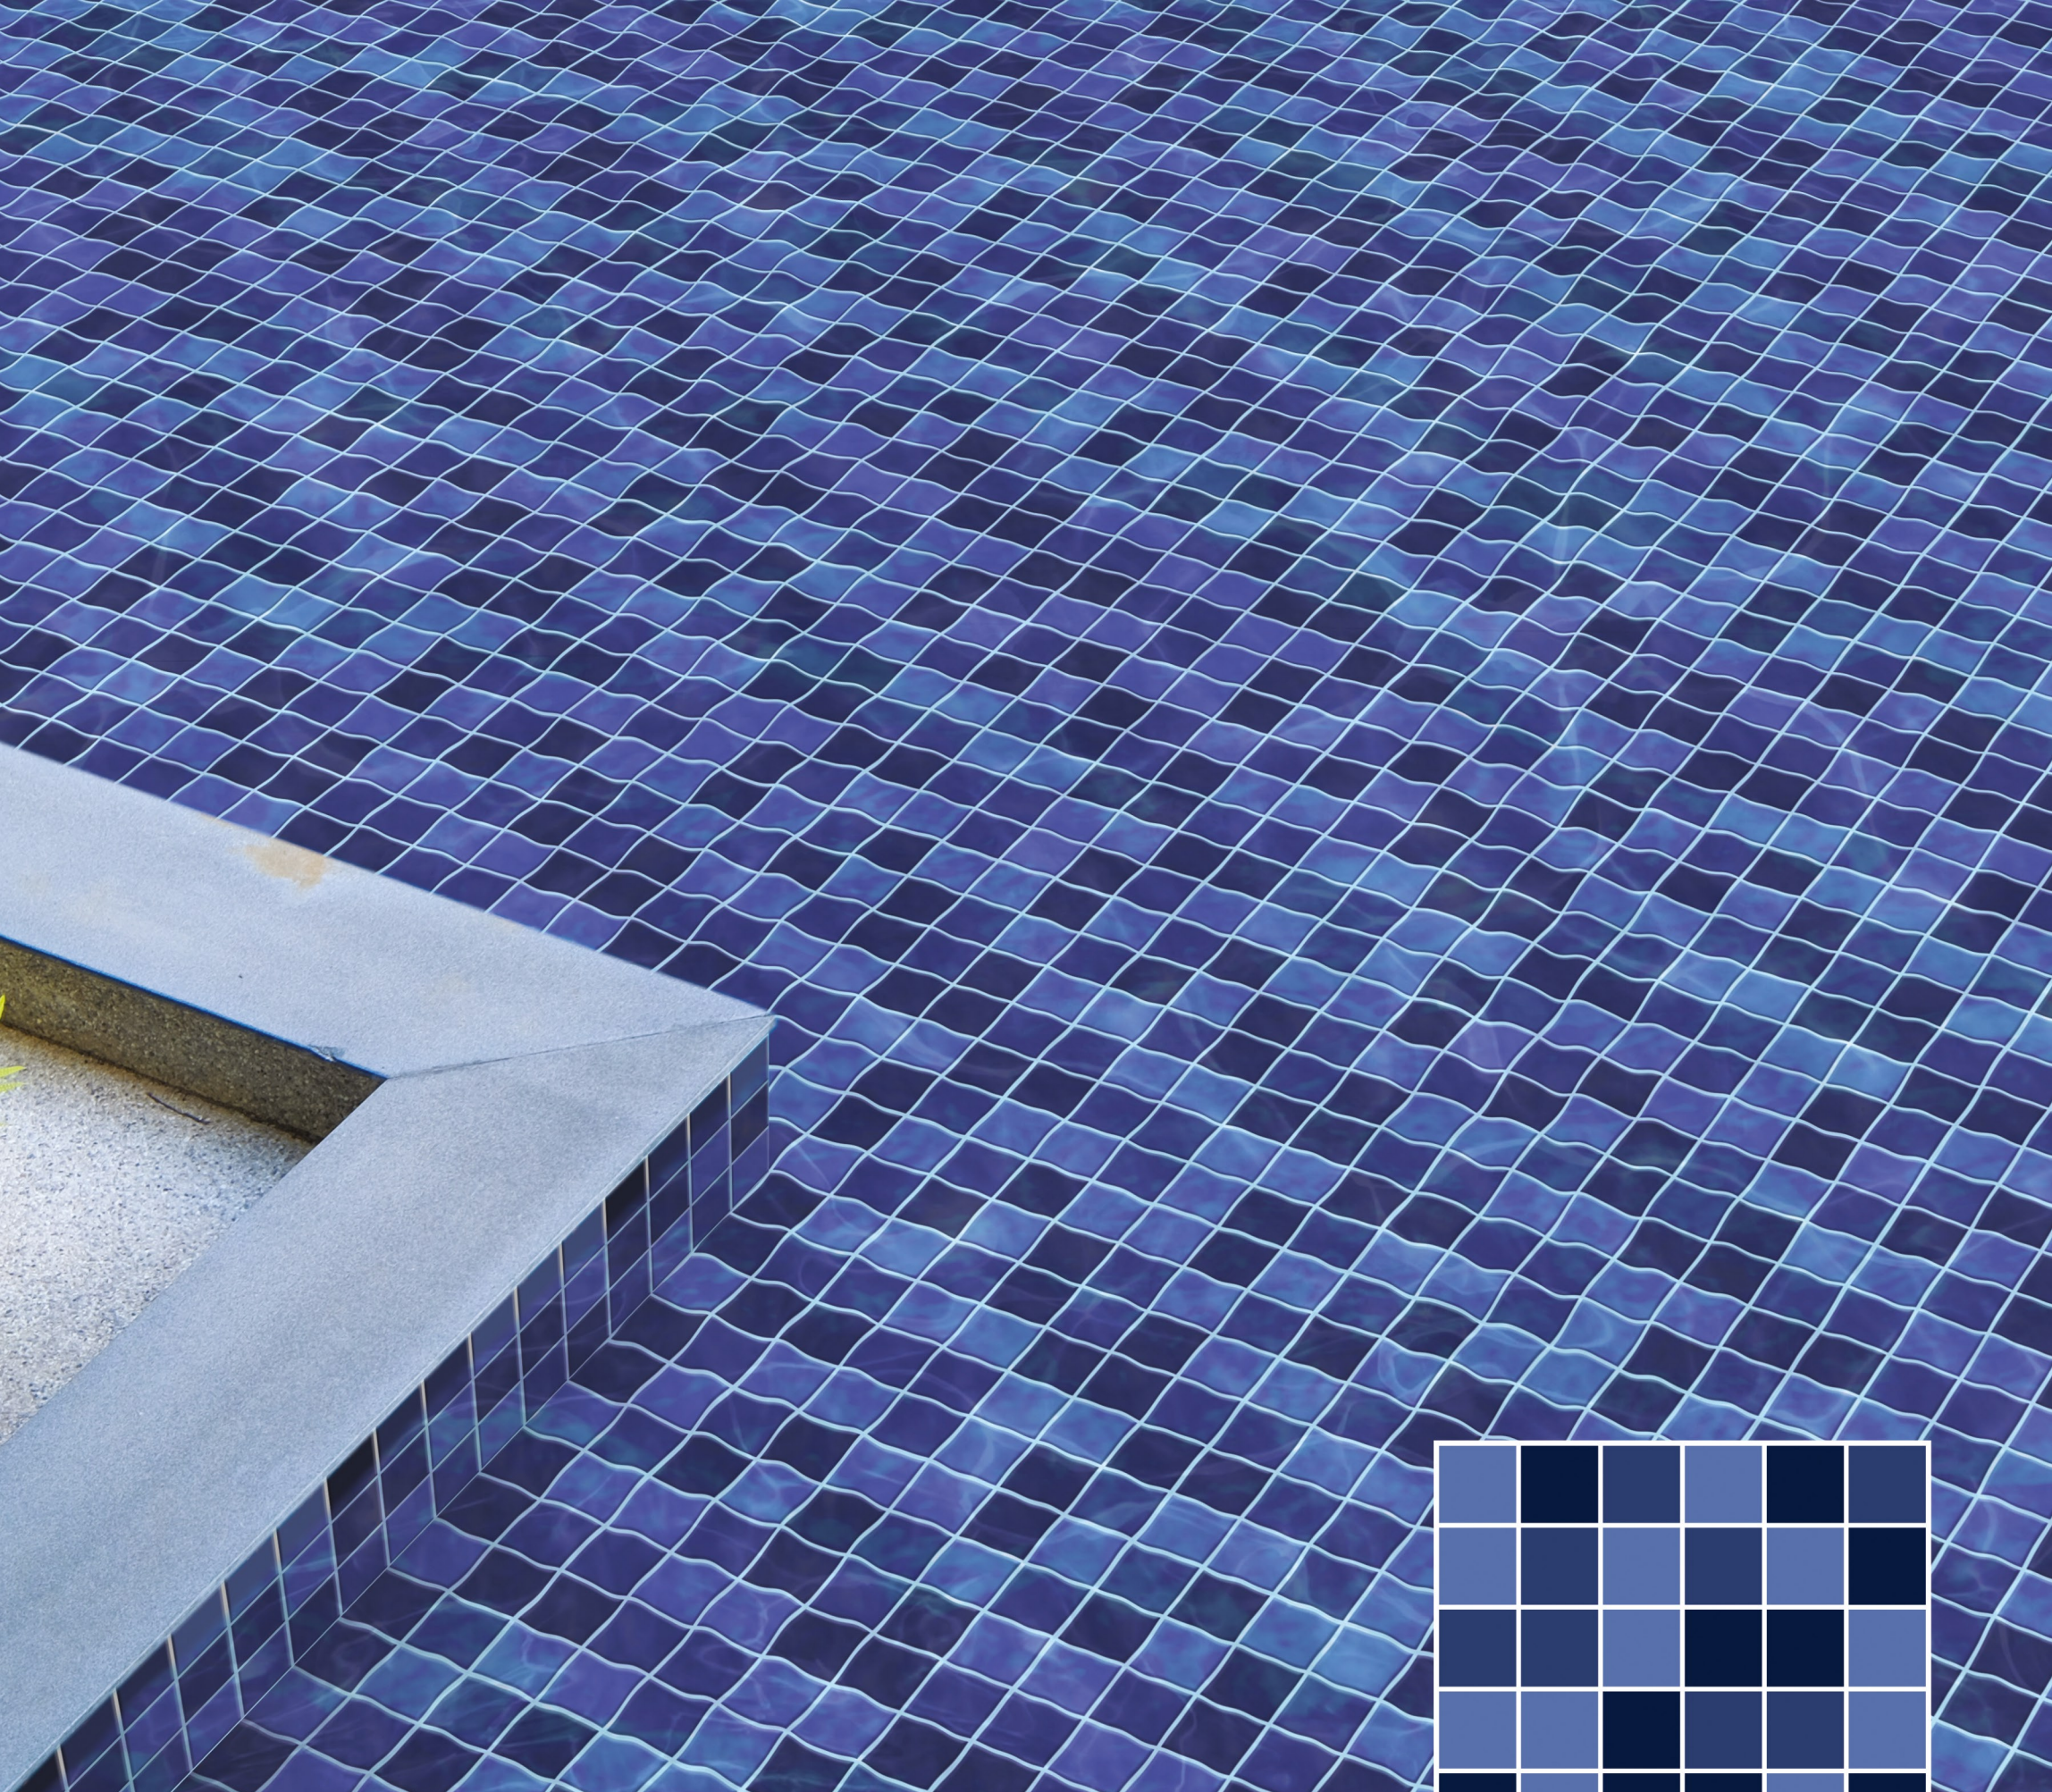

Ideal for various styles and sizes, these surfaces are perfect for any kind and any size of swimming pool.

COLOR 

GLOSSY/MATT

48X48MM

THE CHEERFUL LUXURY

G/MX02010203

G/M 0204

G/M 0206

G/M 0205

Ideal for
various styles and sizes,
these surfaces are
perfect for any kind
and any size of
swimming pool.

COLOR 

GLOSSY/MATT

48X48MM

THE INSPIRING GRACE

G/MX02040506

G/M 0207

G/M 0209

G/M 0208

Ideal for
various styles and sizes,
these surfaces are
perfect for any kind
and any size of
swimming pool.

GLOSSY/MATT

48X48MM

COLOR 

THE SUPERIOR SIMPLICITY

G/MX02070809