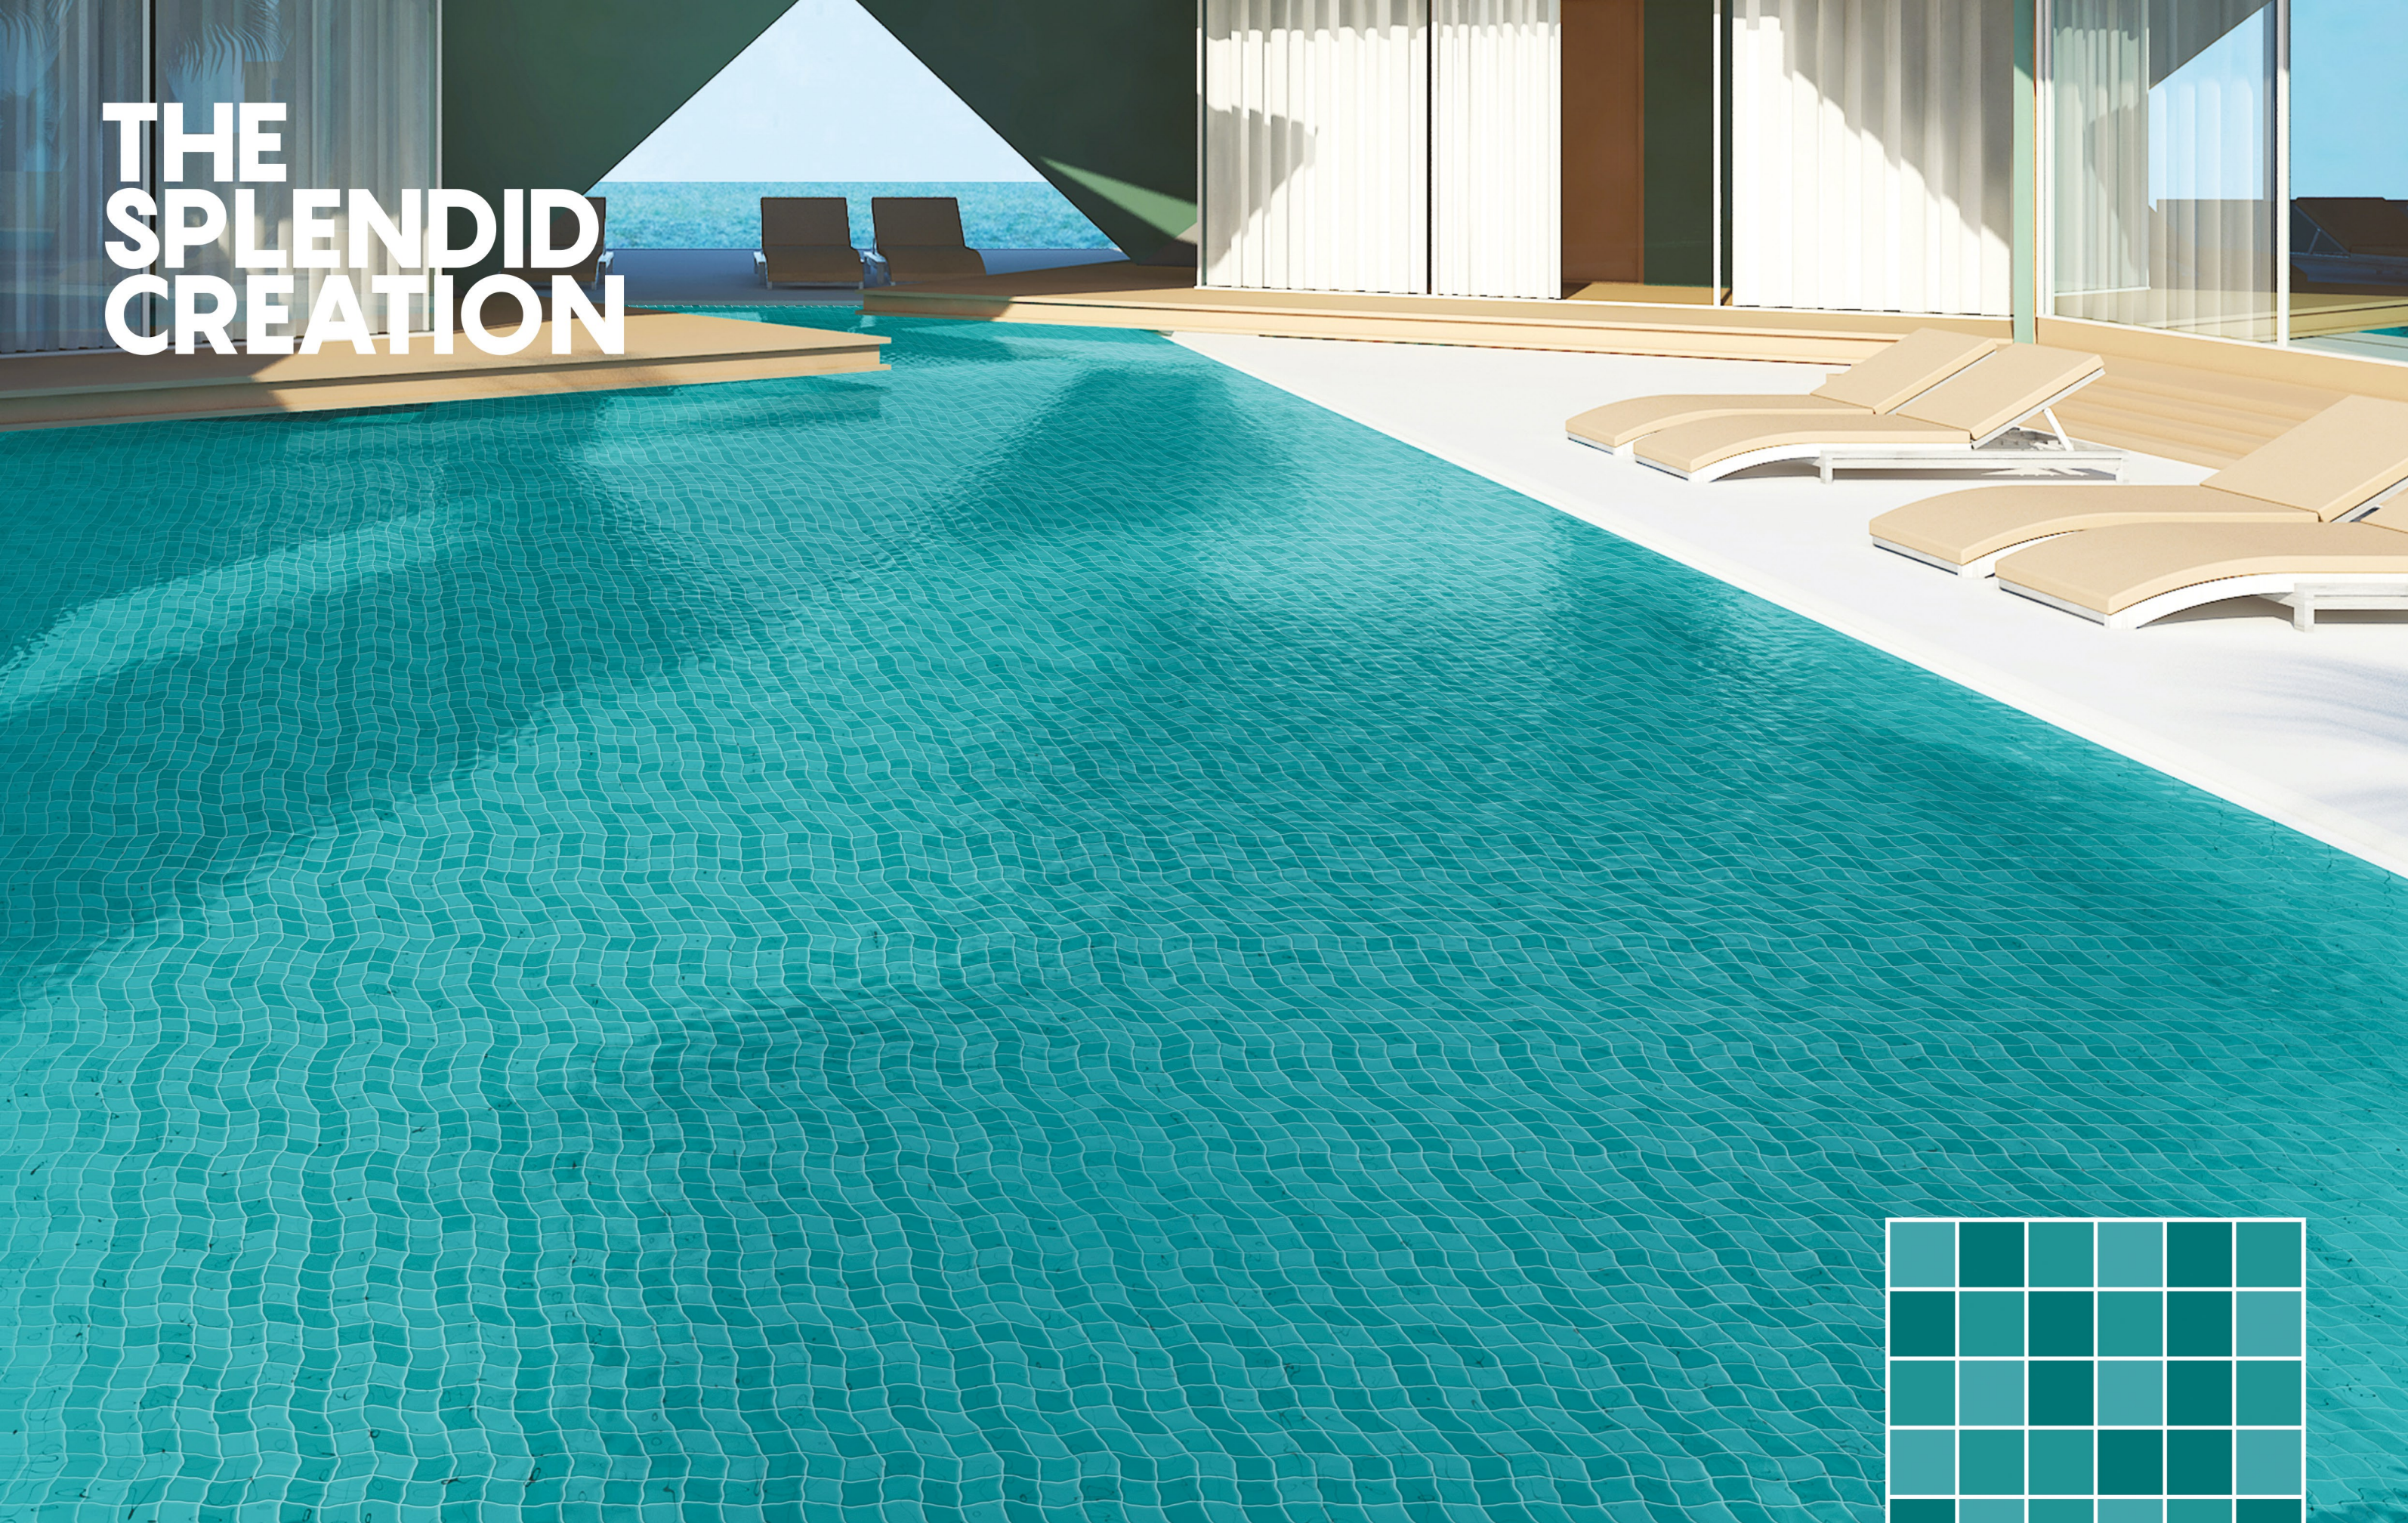

G/M 0210

G/M 0212

G/M 0211

Ideal for
various styles and sizes,
these surfaces are
perfect for any kind
and any size of
swimming pool.

GLOSSY/MATT

48X48MM

COLOR 

THE IMPERIAL GLAMOUR

G/MX02101112

G/M 0213

G/M 0215

G/M 0214

Ideal for
various styles and sizes,
these surfaces are
perfect for any kind
and any size of
swimming pool.

COLOR 

GLOSSY/MATT

48X48MM

THE SPLENDID CREATION

G/MX02131415

G/M 0216

Ideal for
various styles and sizes,
these surfaces are
perfect for any kind
and any size of
swimming pool.

COLOR 

GLOSSY/MATT

48X48MM

THE CAPTIVATE SHADE

G/M0216

G/M 0217

G/M 0219

G/M 0218

Ideal for
various styles and sizes,
these surfaces are
perfect for any kind
and any size of
swimming pool.

COLOR 

GLOSSY/MATT

48X48MM