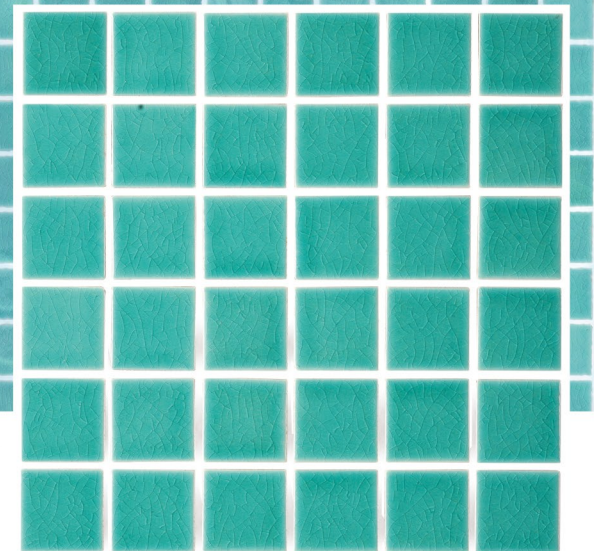

CR0221

CR0212