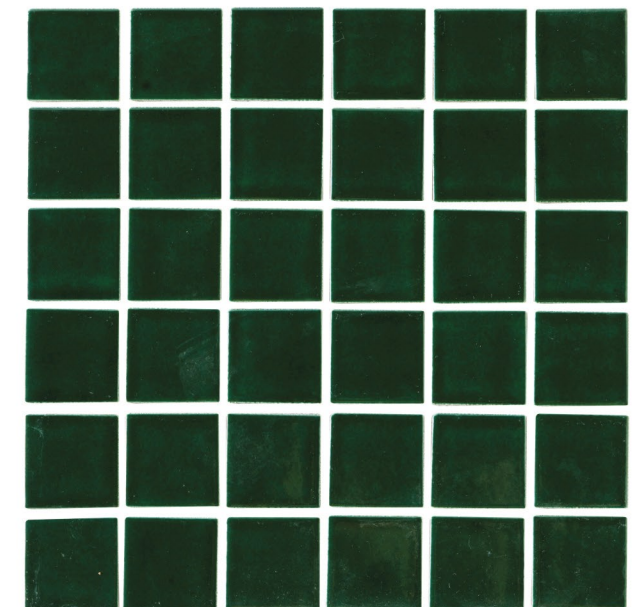

G/M 0219

CR0253

Ideal for various styles and sizes, these surfaces are perfect for any kind and any size of swimming pool.

CRACKLE EFFECT

GLOSSY 48X48MM