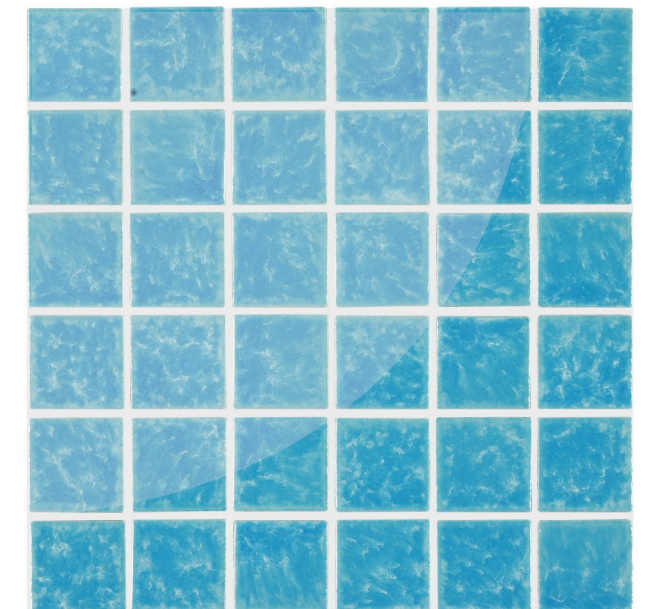

Ideal for
various styles and sizes,
these surfaces are
perfect for any kind
and any size of
swimming pool.

COLOR 

GLOSSY/MATT

23X23MM

THE TIMELESS BEAUTY

G/MX01101112

CLD0201

CLD0202

CLD0203

CLD0204

Ideal for
various styles and sizes,
these surfaces are
perfect for any kind
and any size of
swimming pool.

CLOUDY EFFECT

GLOSSY

48X48MM

THE MODERN ARTISTRY

CLD0202

CLD0205

CLD0206

CLD0207

CLD0208

Ideal for various styles and sizes, these surfaces are perfect for any kind and any size of swimming pool.

CLOUDY EFFECT

GLOSSY

48X48MM