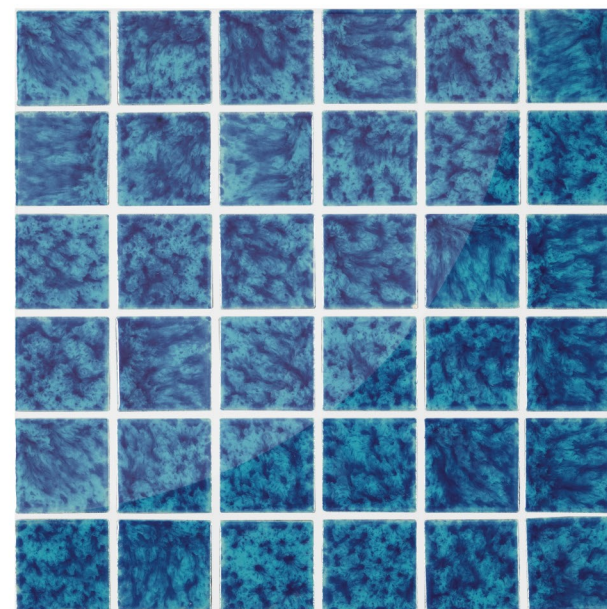

CLD0203

CLD0204

Ideal for
various styles and sizes,
these surfaces are
perfect for any kind
and any size of
swimming pool.

CLOUDY EFFECT

GLOSSY

48X48MM

THE MODERN ARTISTRY

CLD0202

CLD0205

CLD0206

CLD0207

CLD0208

Ideal for various styles and sizes, these surfaces are perfect for any kind and any size of swimming pool.

CLOUDY EFFECT

GLOSSY

48X48MM