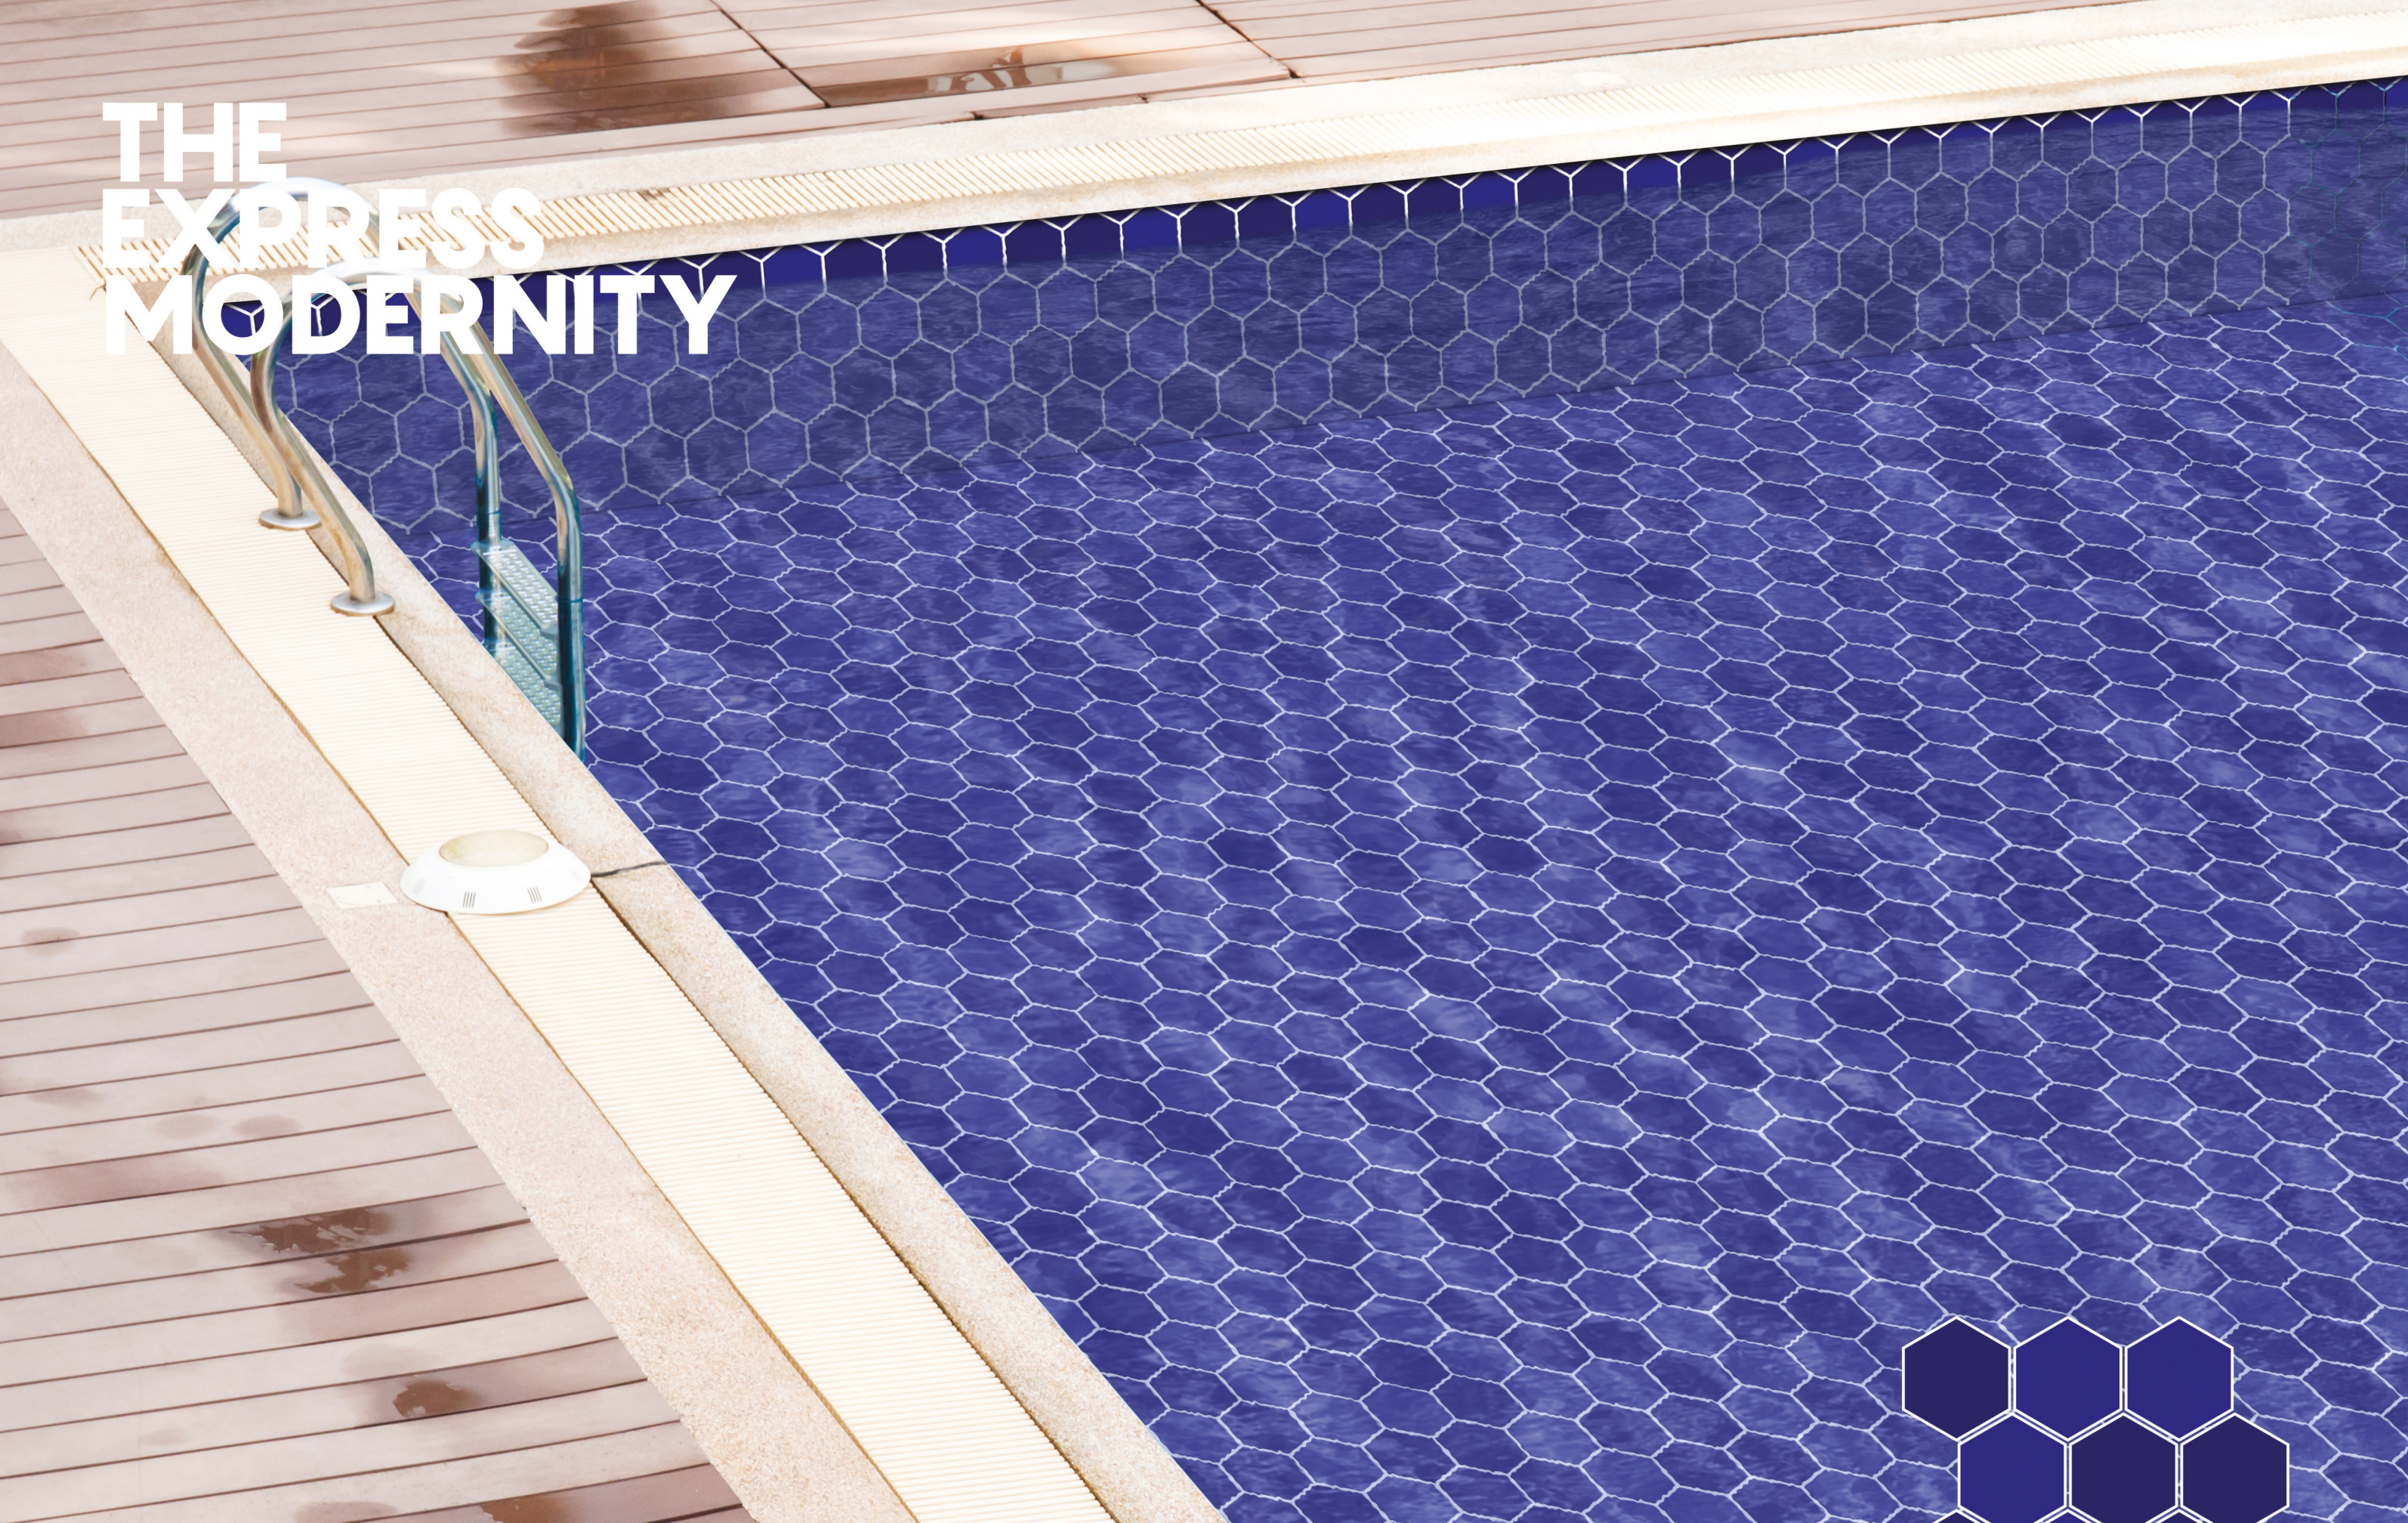

G/M0216

G/M 0217

G/M 0219

G/M 0218

Ideal for
various styles and sizes,
these surfaces are
perfect for any kind
and any size of
swimming pool.

COLOR 

GLOSSY/MATT

48X48MM

THE CLASSIC IMPRESSIONS

G/MX02171819

M 1901

M 1902

Ideal for
various styles and sizes,
these surfaces are
perfect for any kind
and any size of
swimming pool.

COLOR 

MATT

95X107MM

THE EXPRESS MODERNITY

MX190102

M 1910

M 1911

Ideal for
various styles and sizes,
these surfaces are
perfect for any kind
and any size of
swimming pool.

COLOR 

MATT

95X107MM