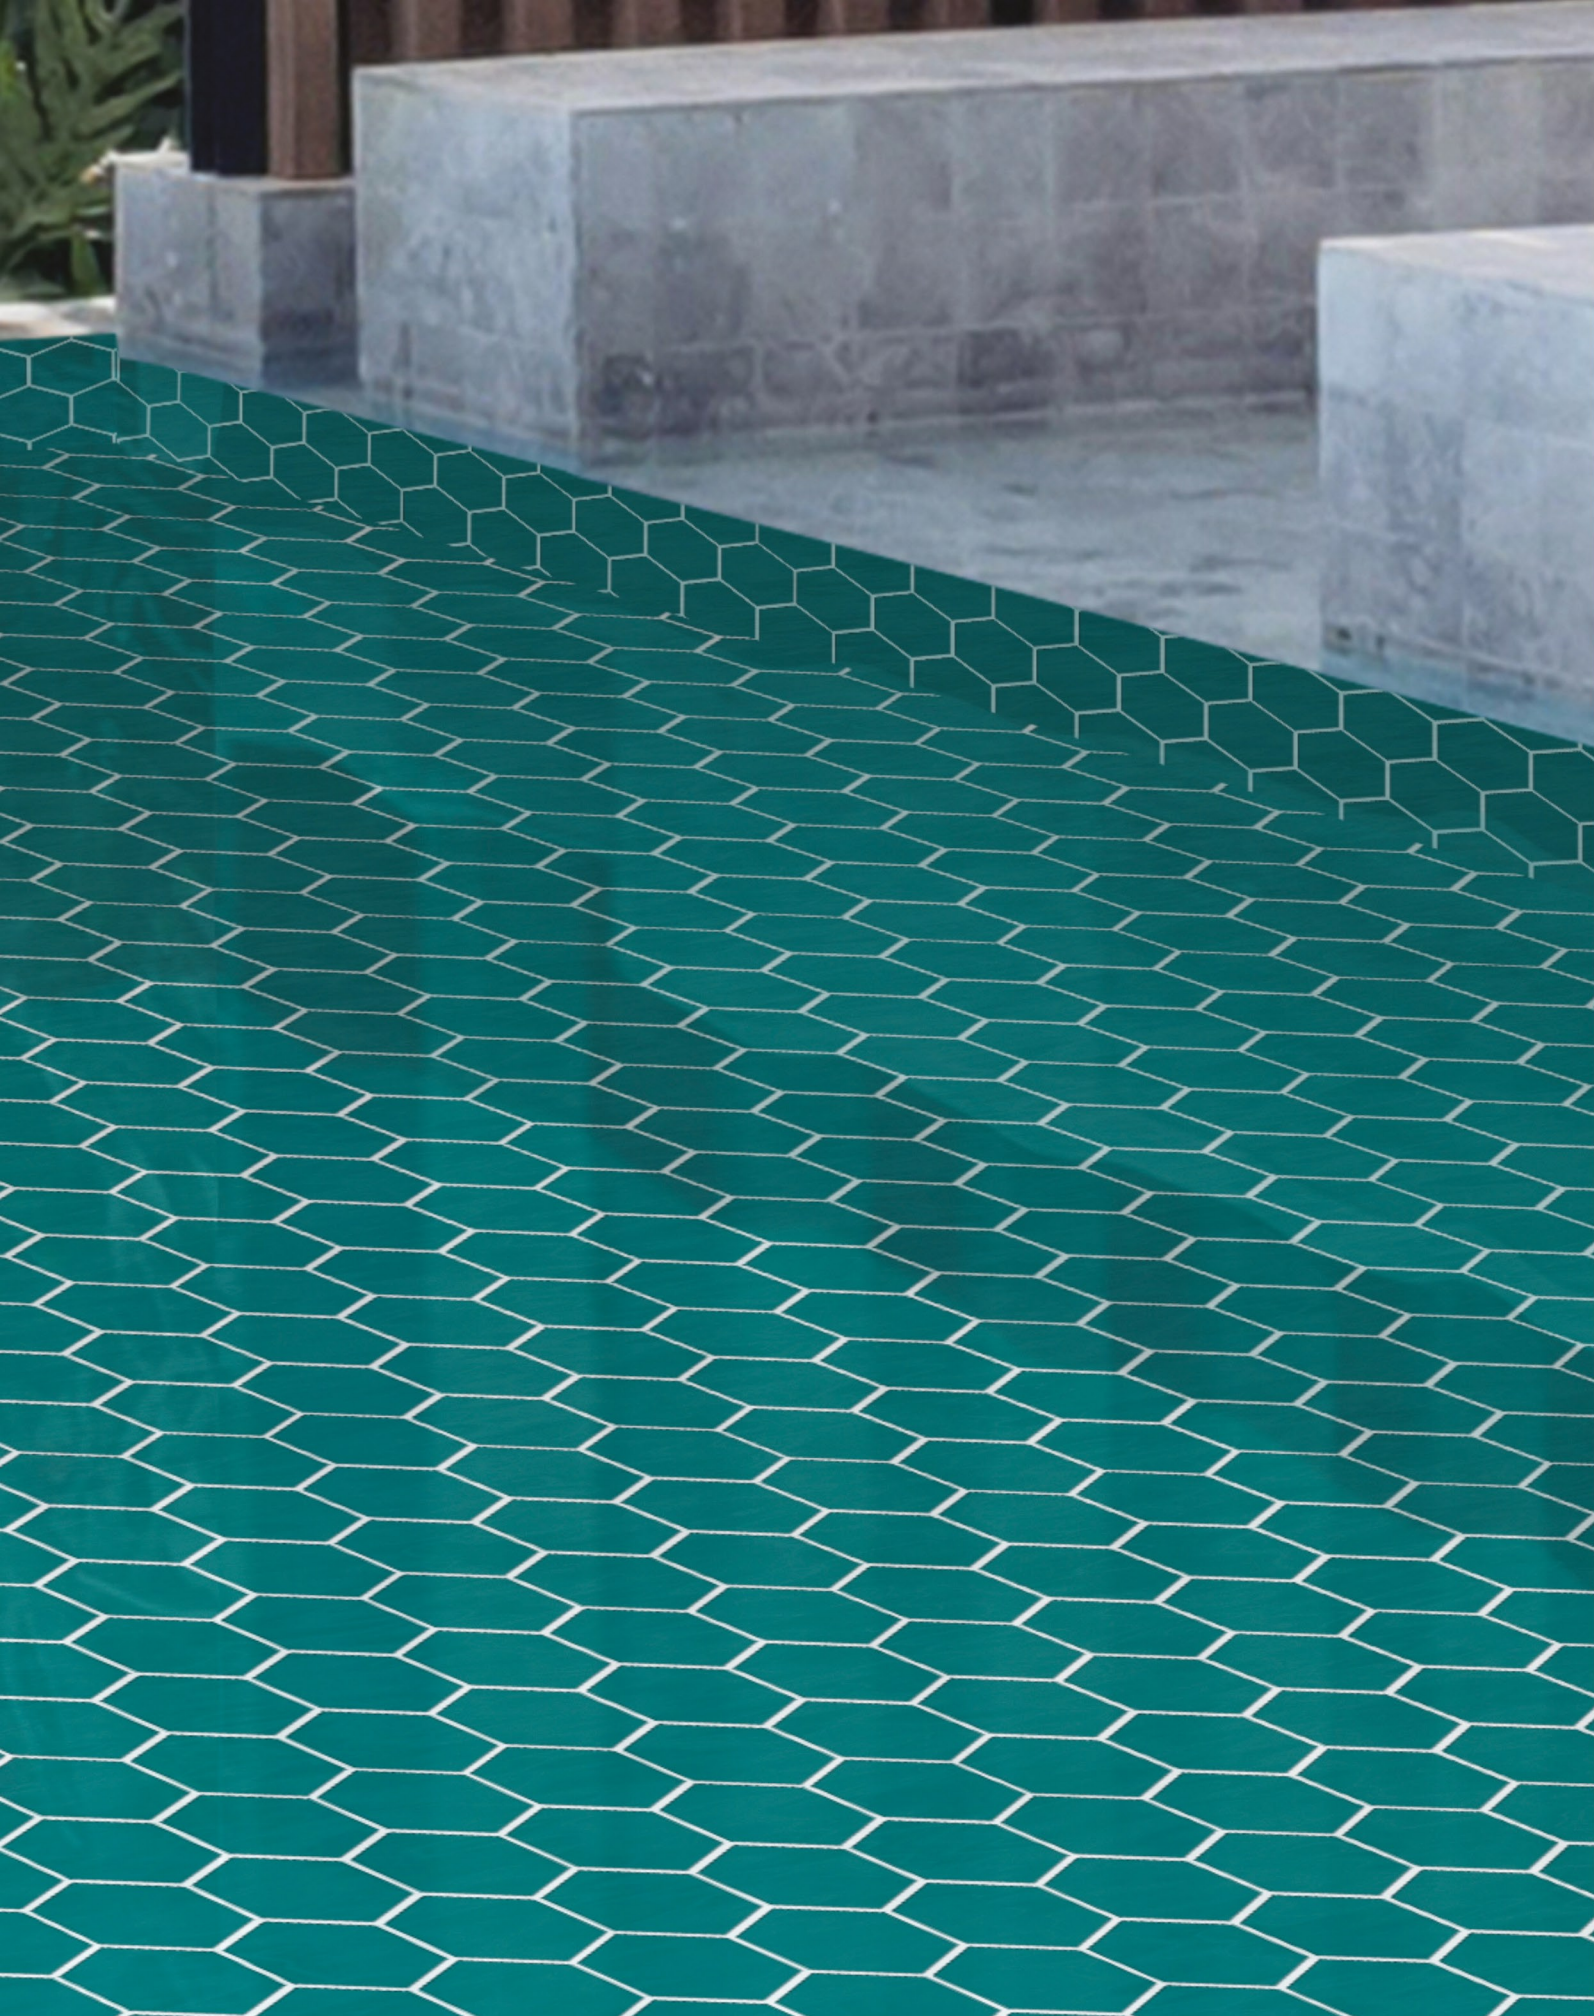

THE CLASSIC IMPRESSIONS

G/MX02171819

M 1901

M 1902

Ideal for
various styles and sizes,
these surfaces are
perfect for any kind
and any size of
swimming pool.

COLOR 

MATT

95X107MM

THE EXPRESS MODERNITY

MX190102

M 1910

M 1911

Ideal for
various styles and sizes,
these surfaces are
perfect for any kind
and any size of
swimming pool.

COLOR 

MATT

95X107MM

THE UNTAMED LEGACY

MX191011

M 1913

Ideal for
various styles and sizes,
these surfaces are
perfect for any kind
and any size of
swimming pool.

COLOR 

MATT

95X107MM

THE EXCLUSIVE TONE

M1913

G/M 1915

G/M 1916

Ideal for
various styles and sizes,
these surfaces are
perfect for any kind
and any size of
swimming pool.

COLOR 

MATT

95X107MM

THE ATTRACTIVE SHADE