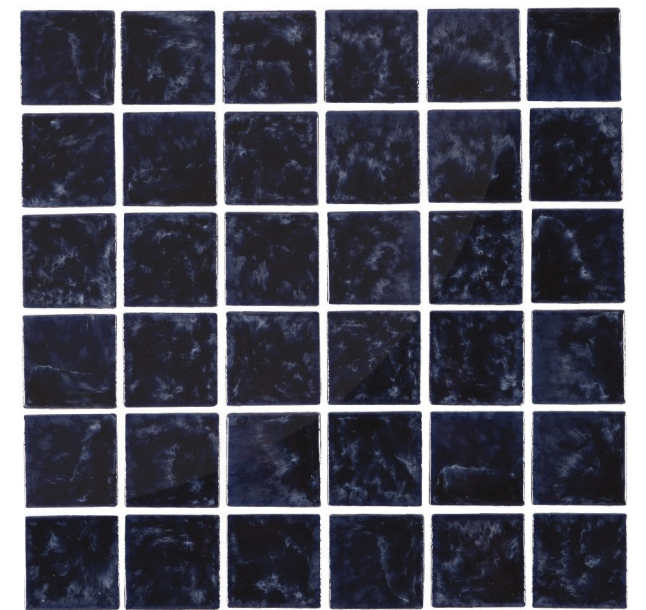

CLD0207

CLD0208

Ideal for various styles and sizes, these surfaces are perfect for any kind and any size of swimming pool.

CLOUDY EFFECT

GLOSSY

48X48MM