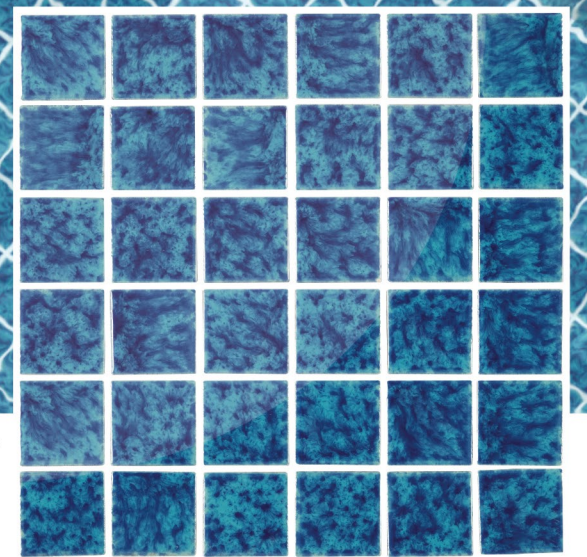

THE MAGNIFICENT STYLE

CLD0207