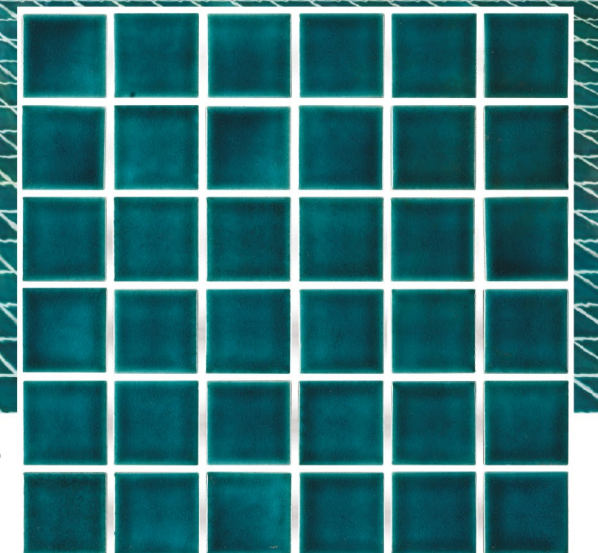

Ideal for various styles and sizes, these surfaces are perfect for any kind and any size of swimming pool.

CRACKLE EFFECT

GLOSSY 48X48MM

THE INTENSIVELY GRACIOUS

CR0215

G/M 0201

G/M 0203

G/M 0202

Ideal for various styles and sizes, these surfaces are perfect for any kind and any size of swimming pool.

COLOR 

GLOSSY/MATT

48X48MM

THE CHEERFUL LUXURY

G/MX02010203

G/M 0204

G/M 0206