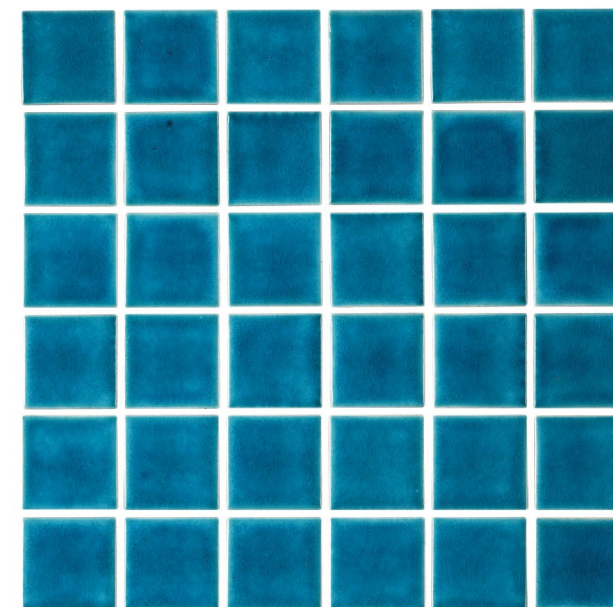

48X48MM

THE EXCEPTIONAL BEAUTY

CR0204

CR0214

CR0212

CR0211

Ideal for
various styles and sizes,
these surfaces are
perfect for any kind
and any size of
swimming pool.

CRACKLE EFFECT