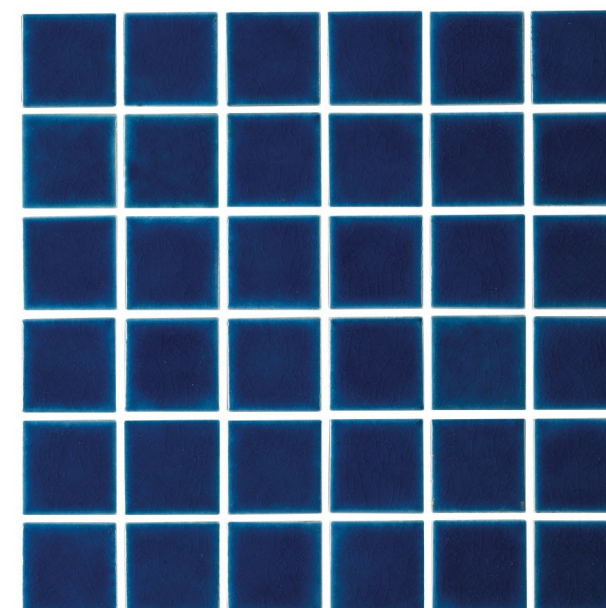

CR0206

CR0204

CR0207

Ideal for
various styles and sizes,
these surfaces are
perfect for any kind
and any size of
swimming pool.

CRACKLE EFFECT

GLOSSY

48X48MM