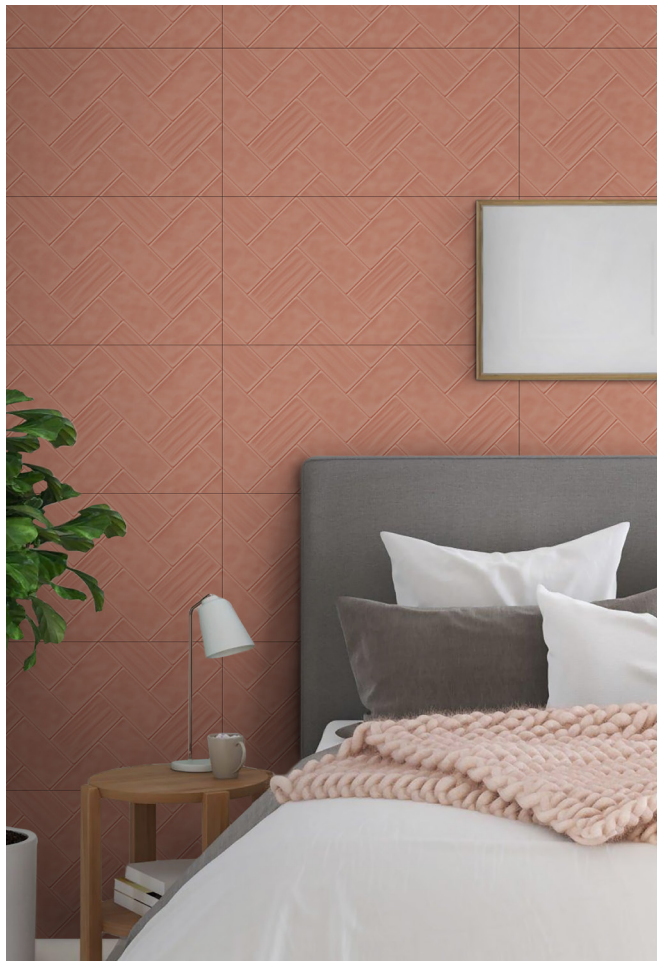

OPULENCE COLLECTION

PASSAT PEACH PREVIEW