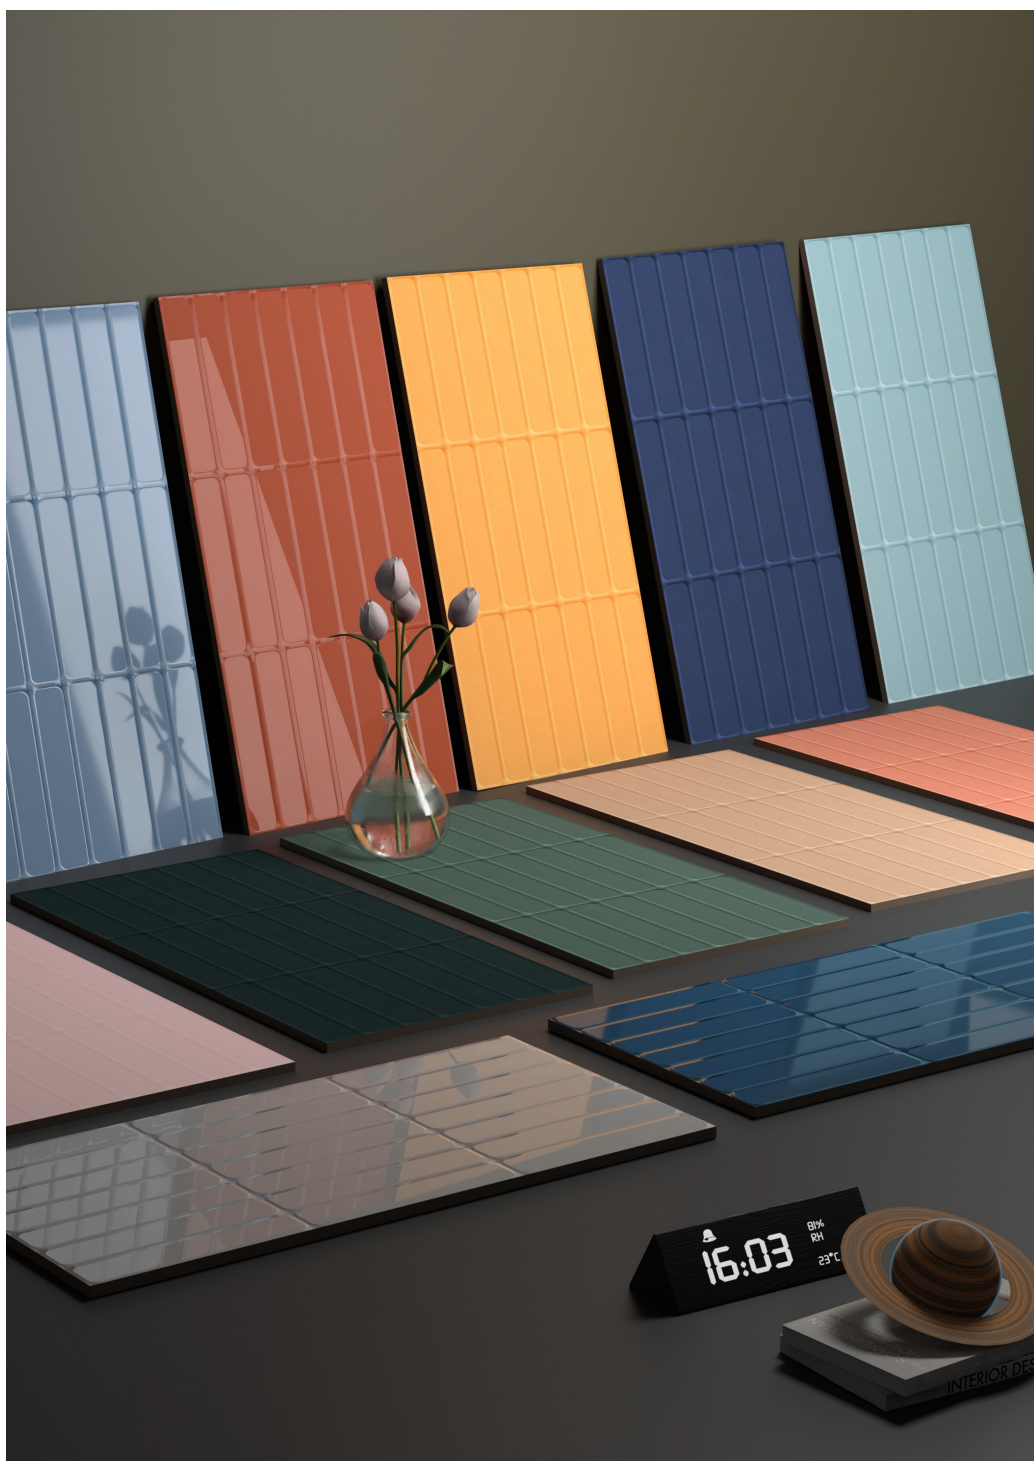

## AMARKO MULTI

Soft and soothing, pastel colour tiles bring a sense of calm and understated elegance to any space. Their gentle hues create a serene atmosphere while adding a touch of timeless charm. Subtle yet stylish, these tiles blend effortlessly into modern interiors, making them perfect for creating warm and inviting environments that feel both fresh and refined.