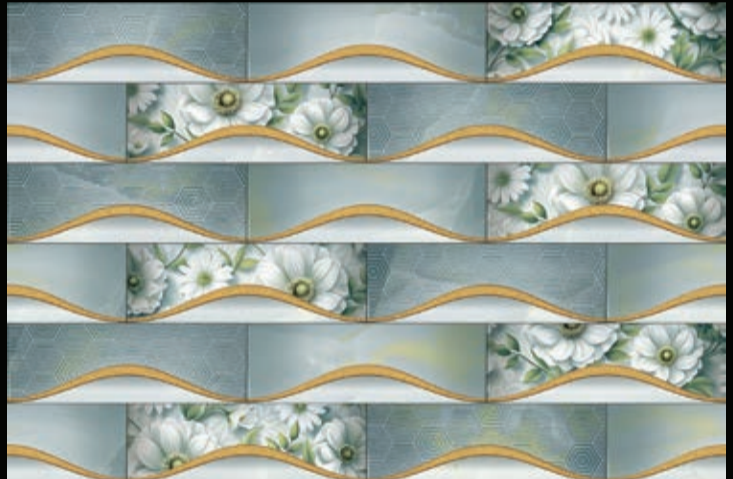

Specification

DIGITAL

WALL TILES

300X
450MM
Wall Tiles

GLOSSY
Finish

685-L

685-HL-1

685-D