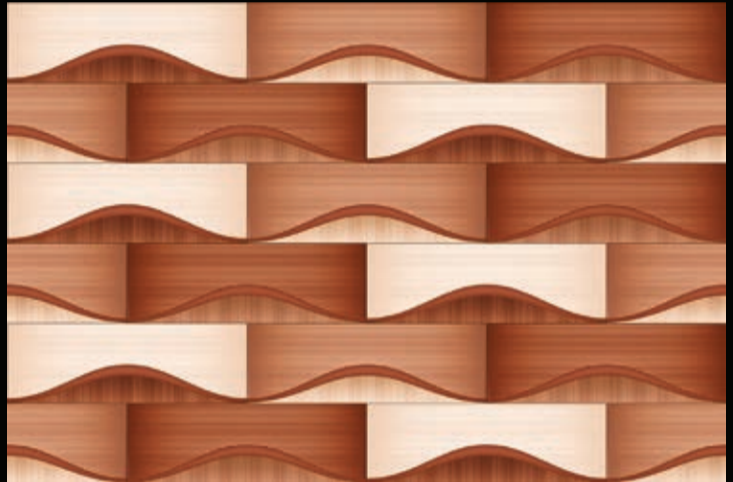

Specification

DIGITAL

WALL TILES

300X
450MM
Wall Tiles

GLOSSY
Finish

709-L

709-HL-1

709-D