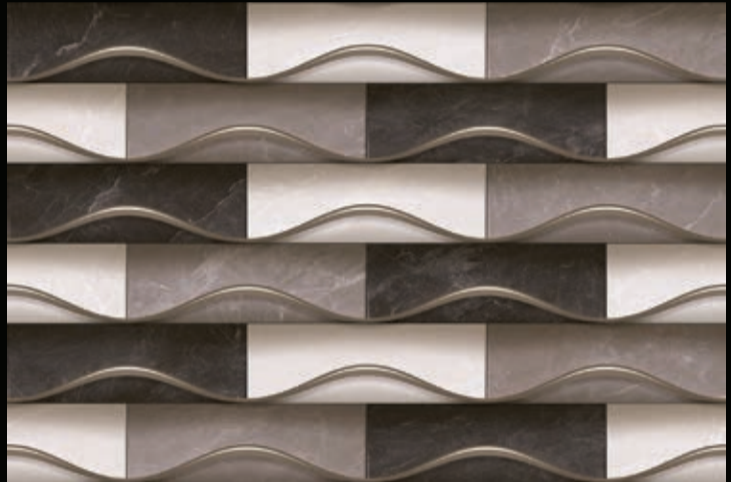

DIGITAL

WALL TILES

300X
450MM
Wall Tiles

GLOSSY
Finish

684-HL-1

(30X30 CM FLOOR)

Specification