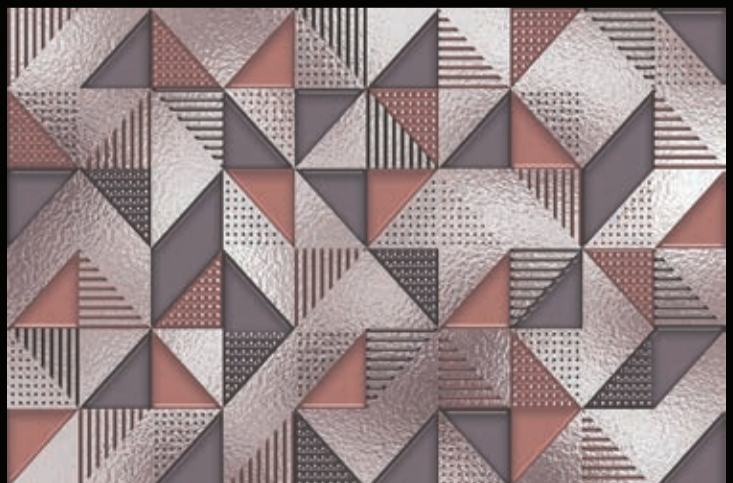

DIGITAL

WALL TILES

300X
450MM
Wall Tiles

GLOSSY
Finish

2550-D

Specification