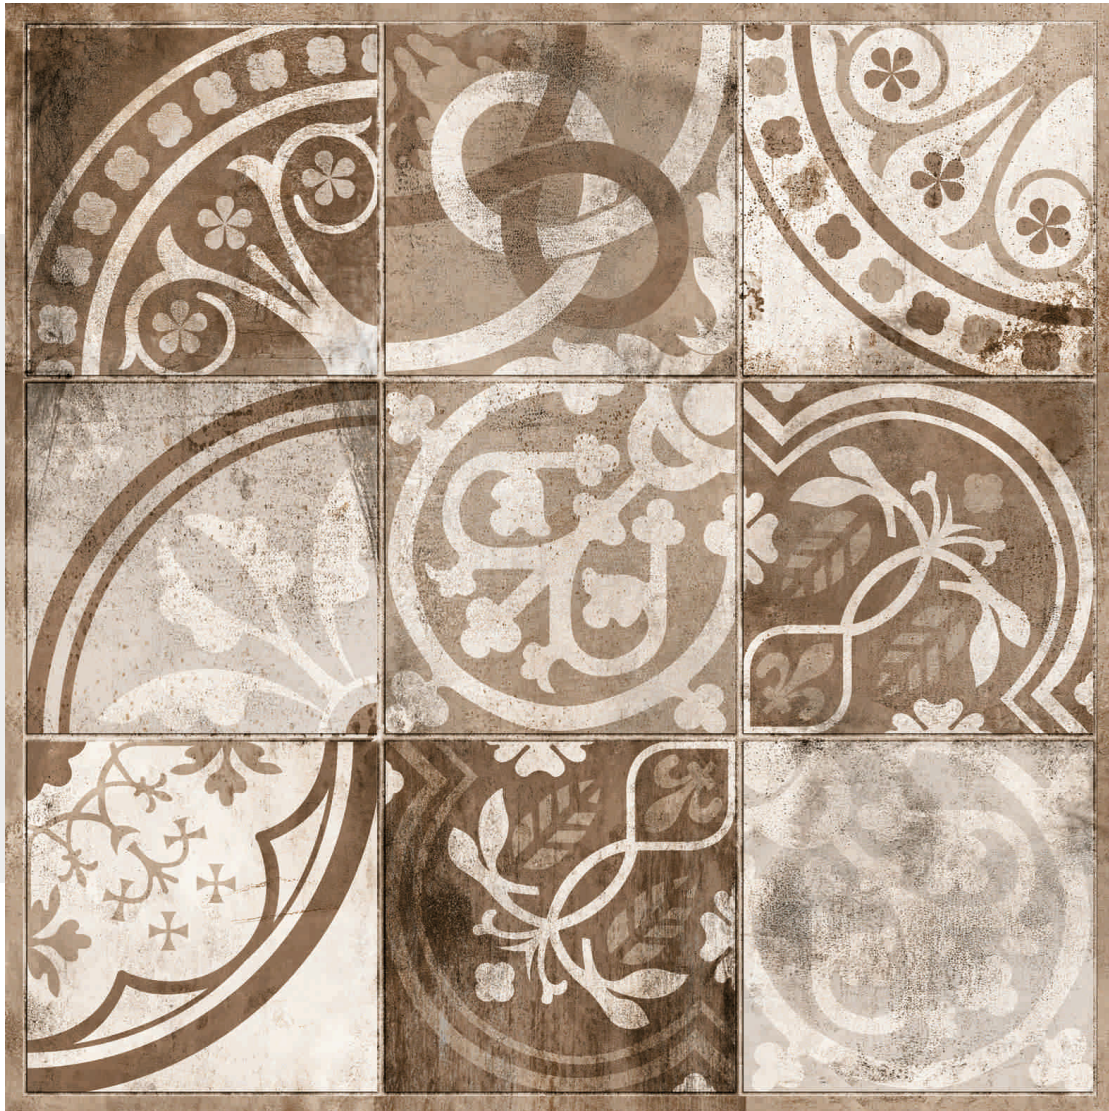

M - 007

6 0 0 x 6 0 0 m m

MOROCCAN
COLLECTION