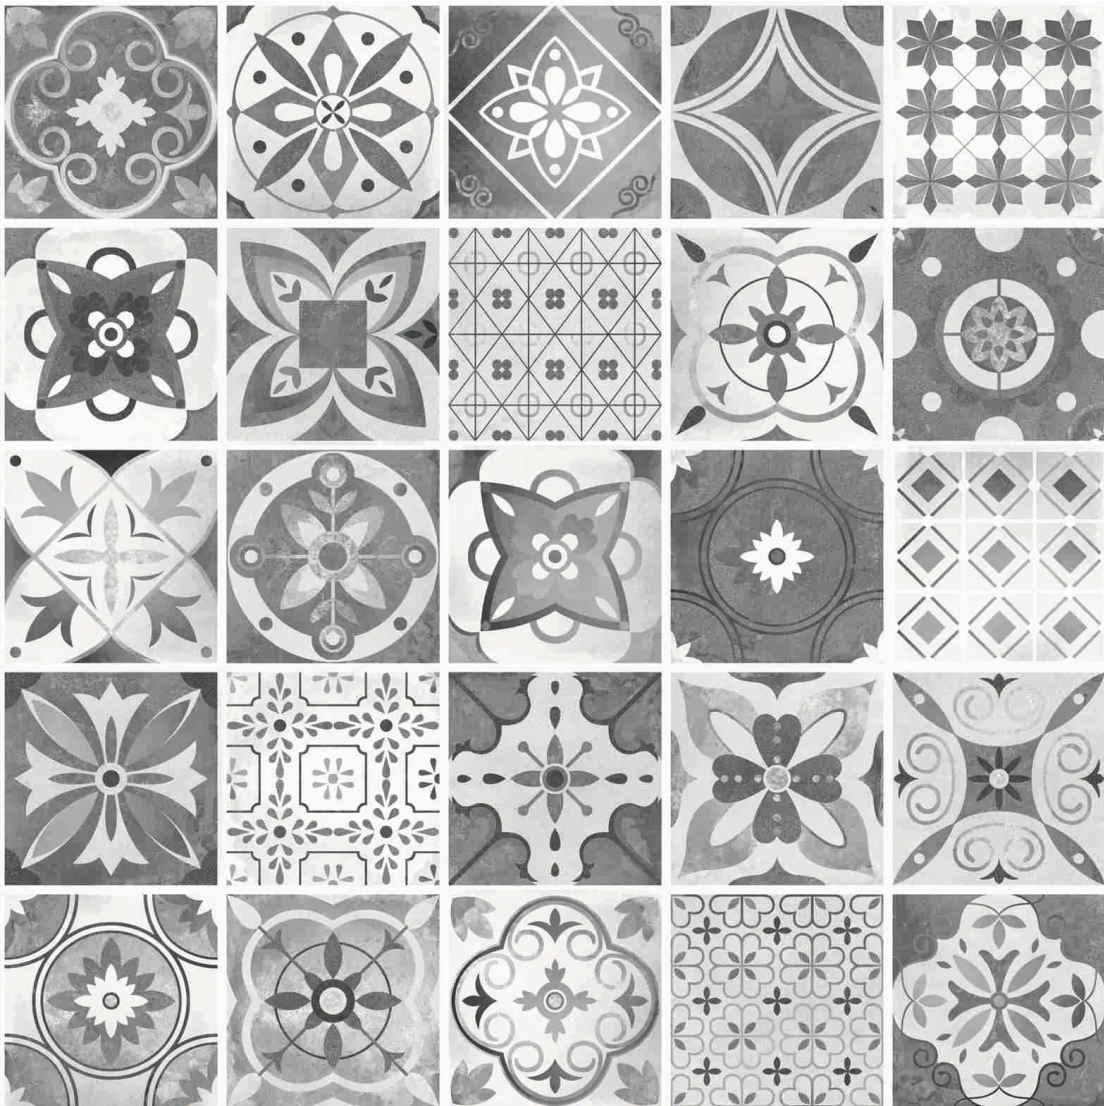

M - 005

6 0 0 x 6 0 0 m m

MOROCCAN
COLLECTION