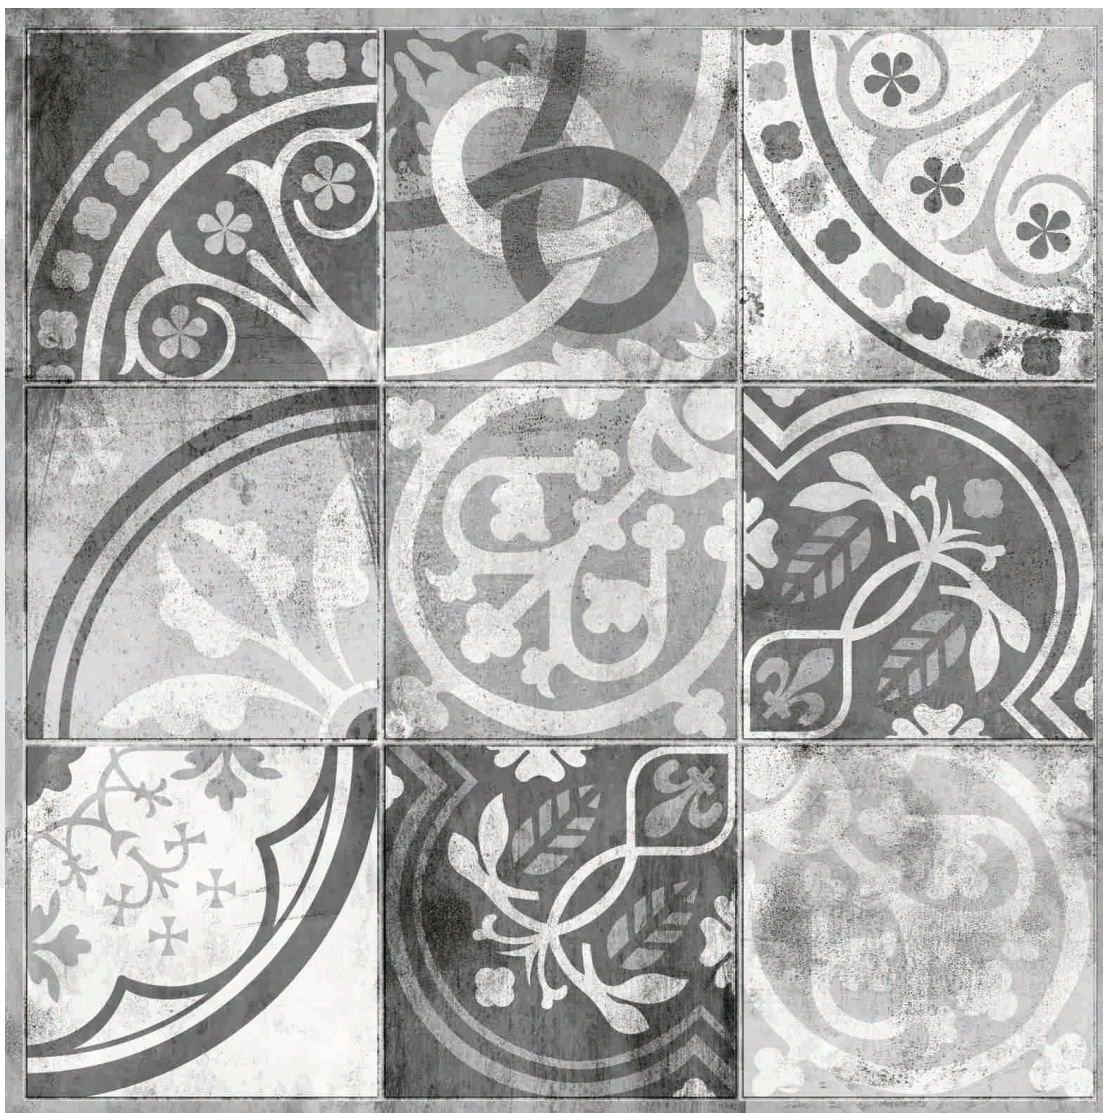

M - 008

6 0 0 x 6 0 0 m m

MOROCCAN
COLLECTION