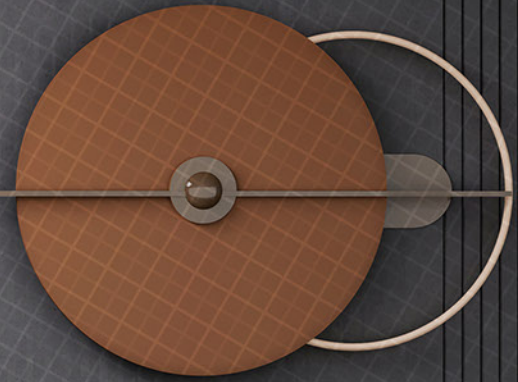

Size :  
**600X1200MM**

Surface:  
**GRANULA MOSAIC**

Design Name :  
**Moon Lady**

Size :  
**600X1200MM**

Surface:  
**GRANULA MOSAIC**

Design Name :  
**Mosaic Buddha**

Size :  
**600X1200MM**

Surface:  
**GRANULA MOSAIC**