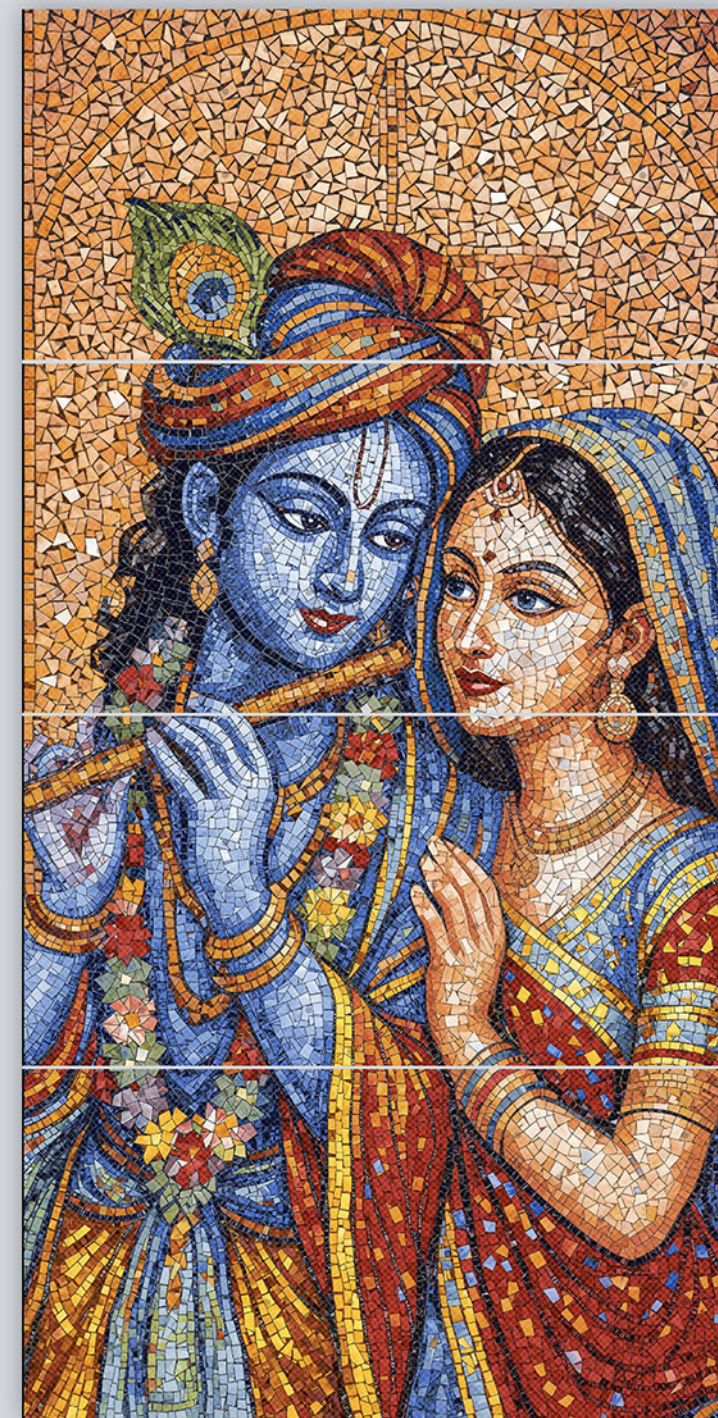

Design Name :
Radhe Krishna

Size :
600X1200MM

Surface:
GRANULA MOSAIC