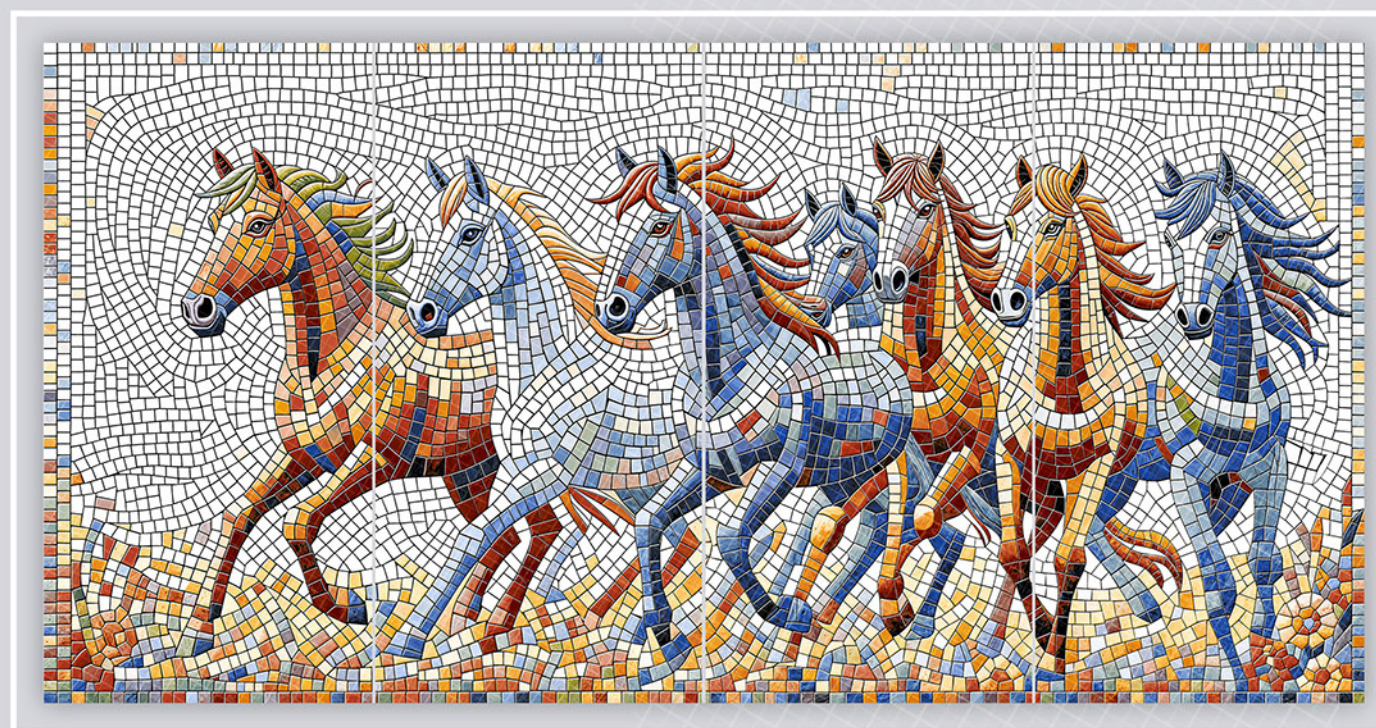

Design Name :  
**Chhatrapati**

Size :  
**600X1200MM**

Surface:  
**GRANULA MOSAIC**

Design Name :  
**Flamenco Dancer**

Size :  
**600X1200MM**

Surface:  
**GRANULA MOSAIC**

Design Name :  
**Forest Bird**

Size :  
**600X1200MM**

Surface:  
**GRANULA MOSAIC**

Design Name :

# Freedom Horse

Size :  
**600X1200MM**

Surface:  
**GRANULA MOSAIC**

Design Name :  
**Indigo Bloom**

Size :  
**600X1200MM**

Surface:  
**GRANULA MOSAIC**

Design Name :  
**Janata Raja**

Size :  
**600X1200MM**