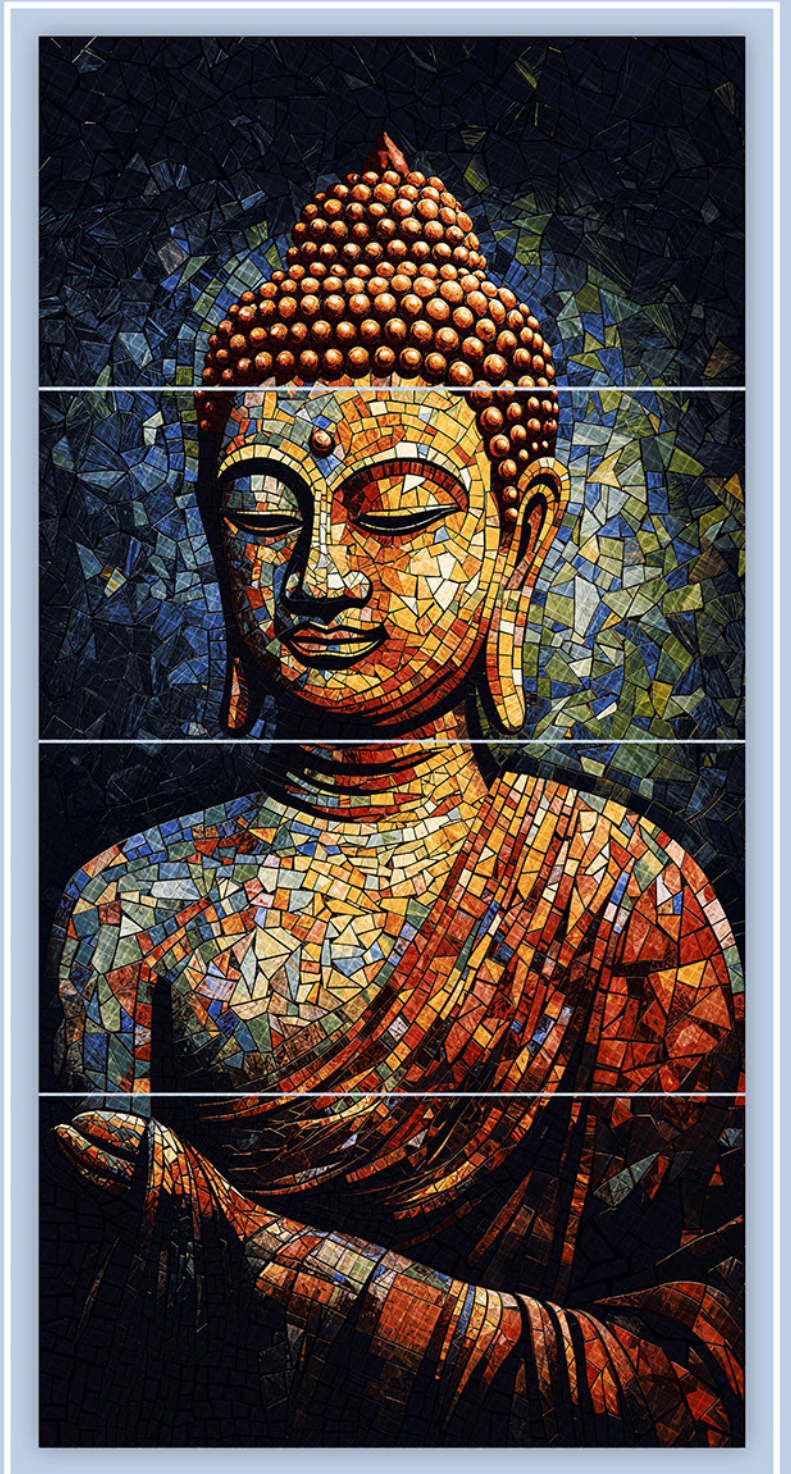

Size :  
**600X1200MM**

Surface:  
**GRANULA MOSAIC**

Design Name :  
**Moon Lady**

Size :  
**600X1200MM**

Surface:  
**GRANULA MOSAIC**

Design Name :  
**Mosaic Buddha**

Size :  
**600X1200MM**

Surface:  
**GRANULA MOSAIC**