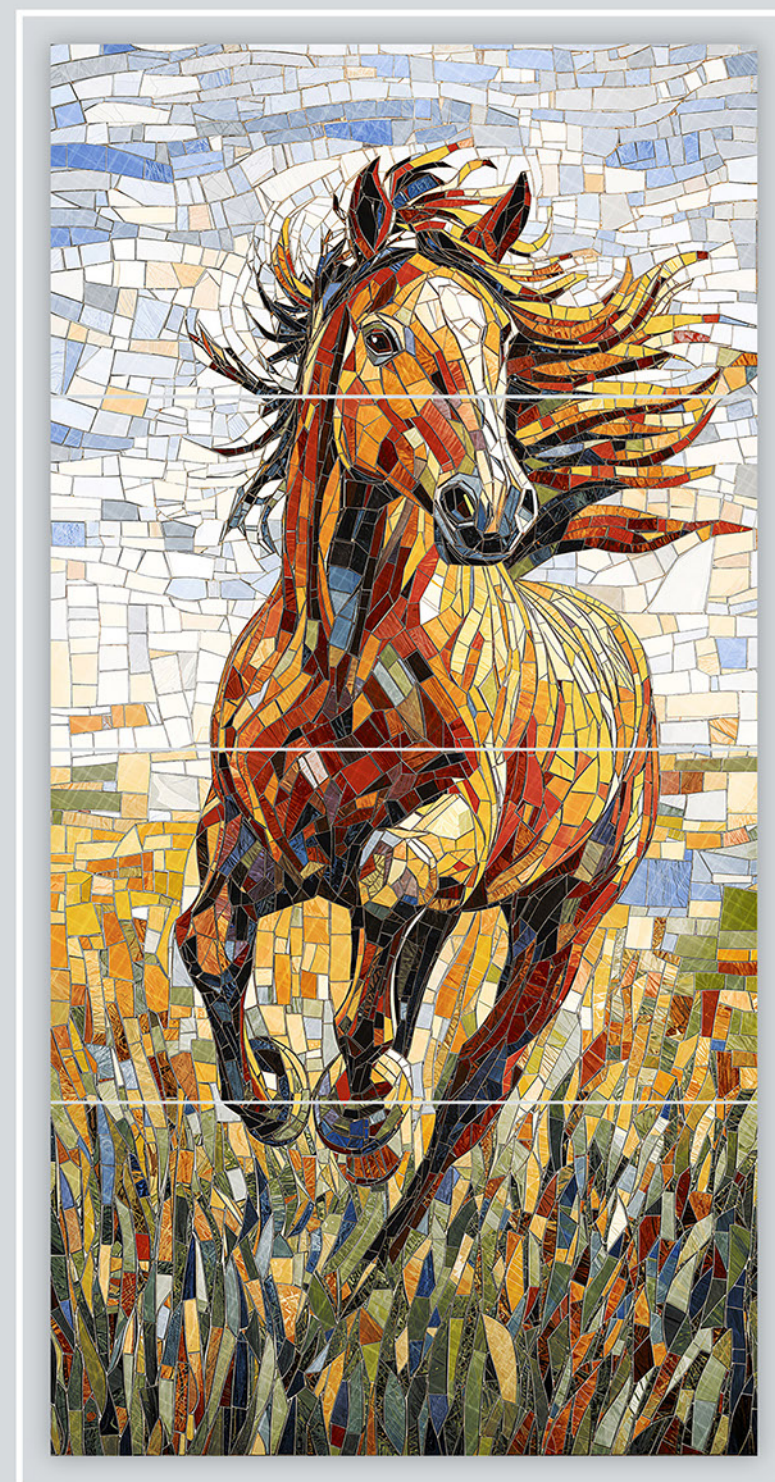

Design Name :  
**Chhatrapati**

Size :  
**600X1200MM**

Surface:  
**GRANULA MOSAIC**

Design Name :  
**Flamenco Dancer**

Size :  
**600X1200MM**

Surface:  
**GRANULA MOSAIC**

Design Name :  
**Forest Bird**

# Freedom Horse

Size :  
**600X1200MM**

Surface:  
**GRANULA MOSAIC**

Design Name :  
**Indigo Bloom**

Size :  
**600X1200MM**

Surface:  
**GRANULA MOSAIC**

Design Name :  
**Janata Raja**

Size :  
**600X1200MM**

Design Name :  
**Night Garden**

Size :  
**600X1200MM**

Surface:  
**GRANULA MOSAIC**

Design Name :  
**Racing Horse**

Size :  
**600X1200MM**

Surface:  
**GRANULA MOSAIC**

Design Name :  
**Radhe Krishna**