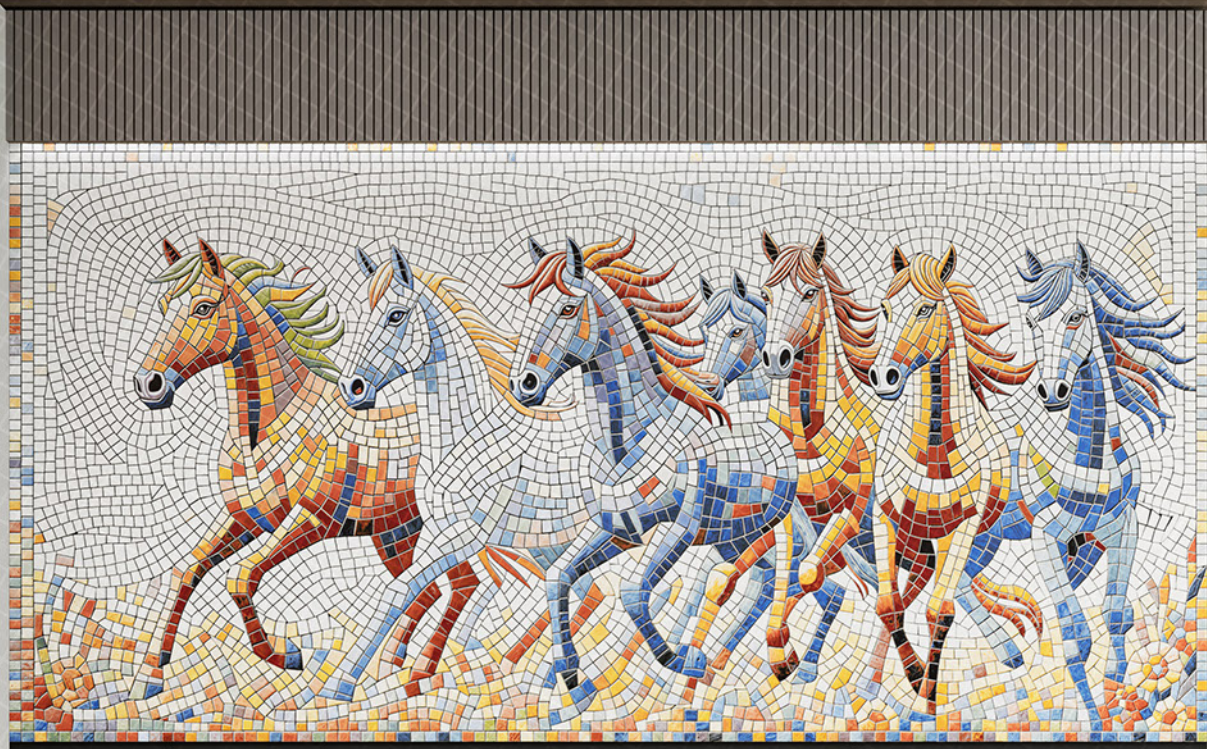

# Freedom Horse

Size :  
**600X1200MM**

Surface:  
**GRANULA MOSAIC**

Design Name :  
**Indigo Bloom**

Size :  
**600X1200MM**

Surface:  
**GRANULA MOSAIC**

Design Name :  
**Janata Raja**

Size :  
**600X1200MM**