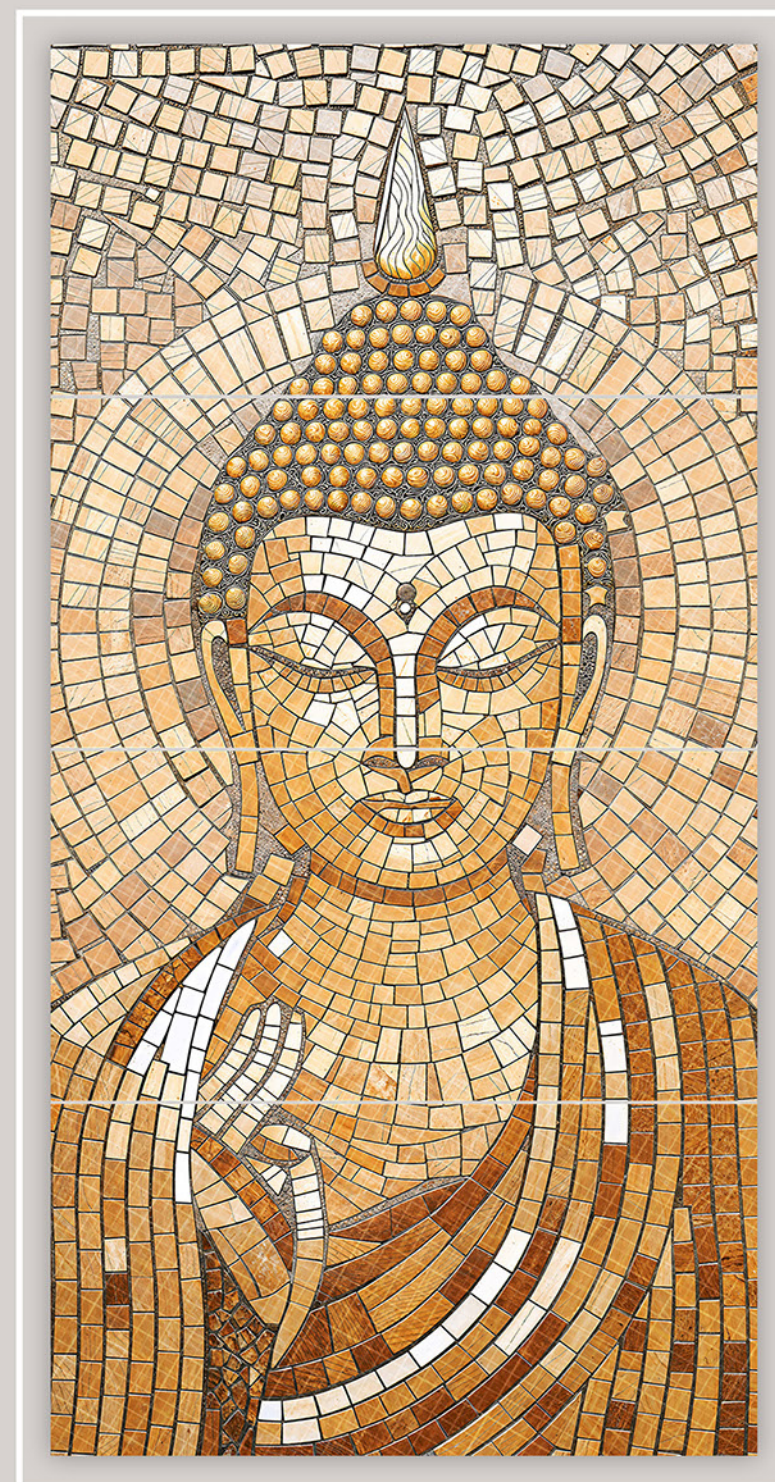

Design Name :
Lord Buddha

Size :
600X1200MM

Surface:
GRANULA MOSAIC