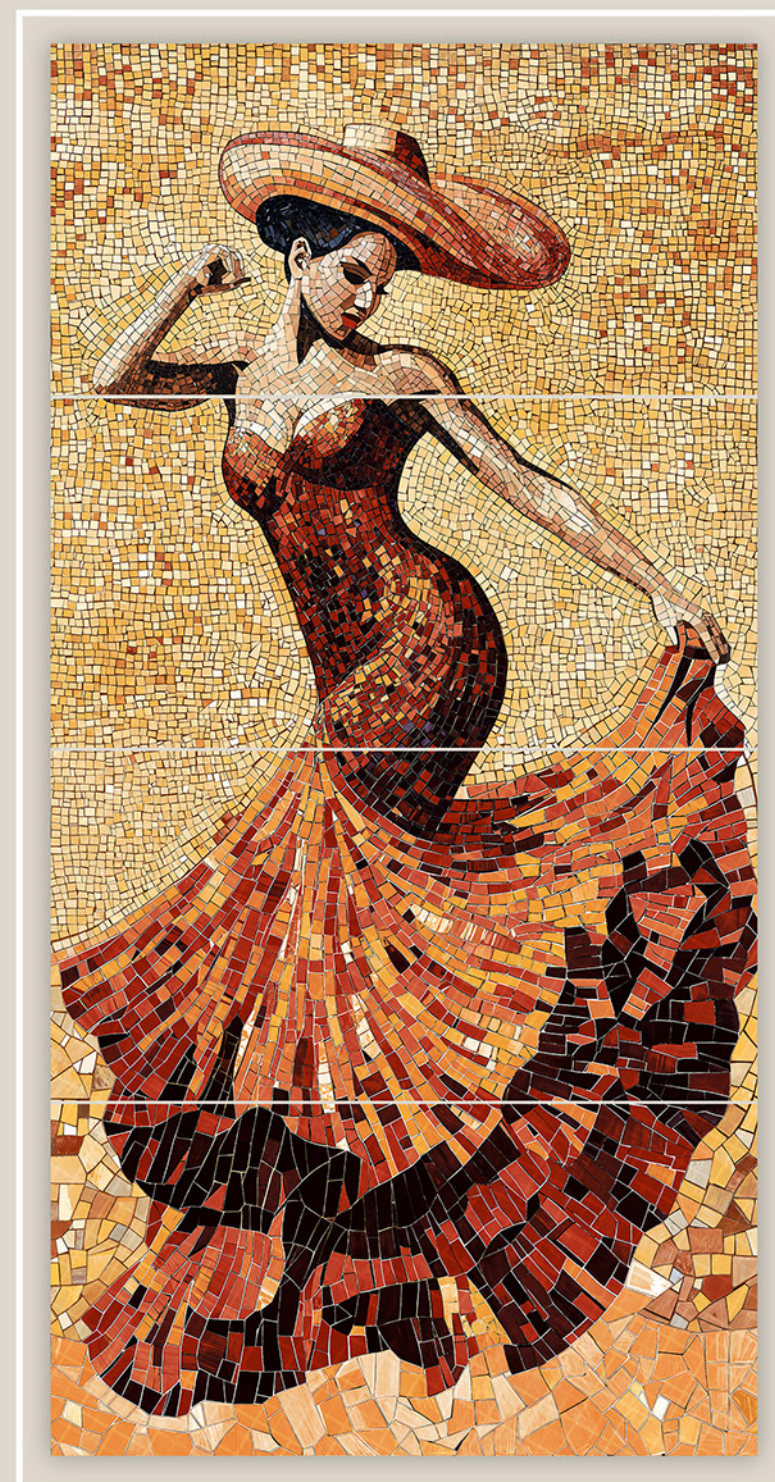

Design Name :  
**Chhatrapati**

Size :  
**600X1200MM**

Surface:  
**GRANULA MOSAIC**

Design Name :  
**Flamenco Dancer**

Size :  
**600X1200MM**

Surface:  
**GRANULA MOSAIC**

Design Name :  
**Forest Bird**

Size :  
**600X1200MM**

Surface:  
**GRANULA MOSAIC**

Design Name :

# Freedom Horse

Size :  
**600X1200MM**

Surface:  
**GRANULA MOSAIC**

Design Name :  
**Indigo Bloom**

Size :  
**600X1200MM**

Surface:  
**GRANULA MOSAIC**

Design Name :  
**Janata Raja**

Size :  
**600X1200MM**