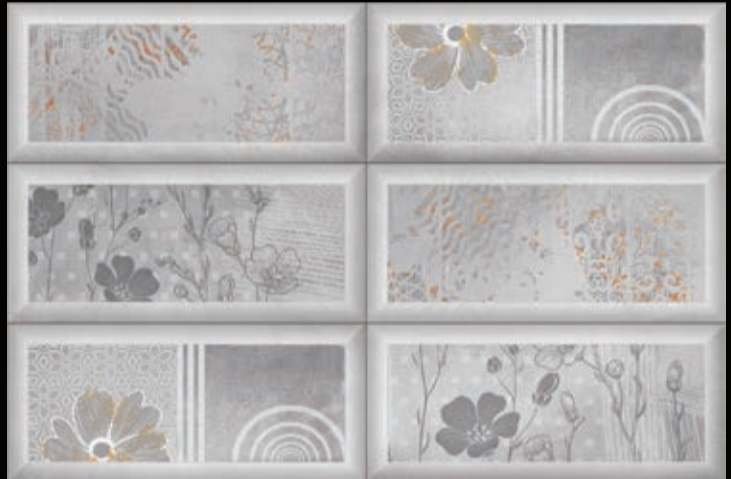

DIGITAL

WALL TILES

300X
450MM
Wall Tiles

MATT
Finish

NEW

3105-L

3105-HL-1

3105-D

3105-F

(30X30 CM FLOOR)

Specification