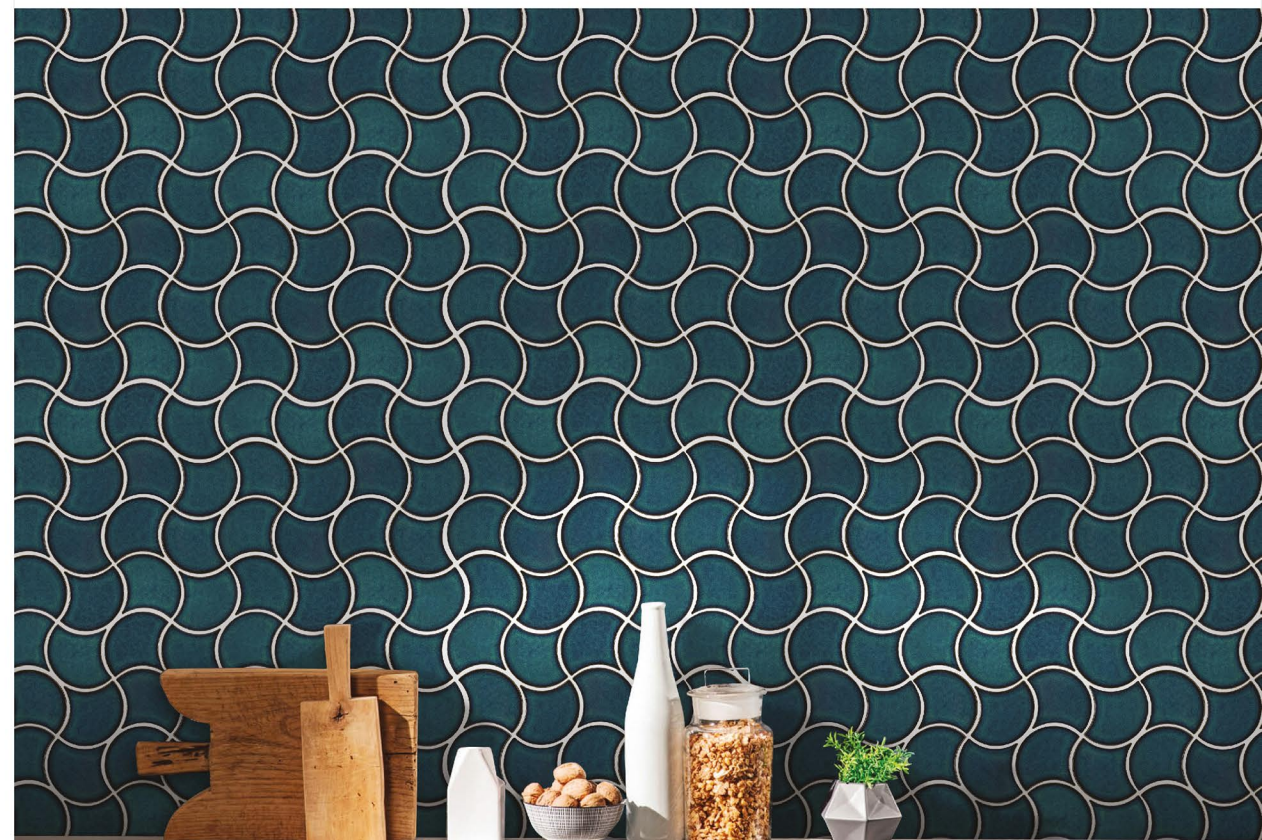

M3432(WAVES)

M3464(WAVES)

M3468(WAVES)

VR3401(WAVES)

TREE LEAF Collection

CHIPS SIZE.
48X86MM

SHEET SIZE.
270X275MM

SURFACE.
VARIABLE