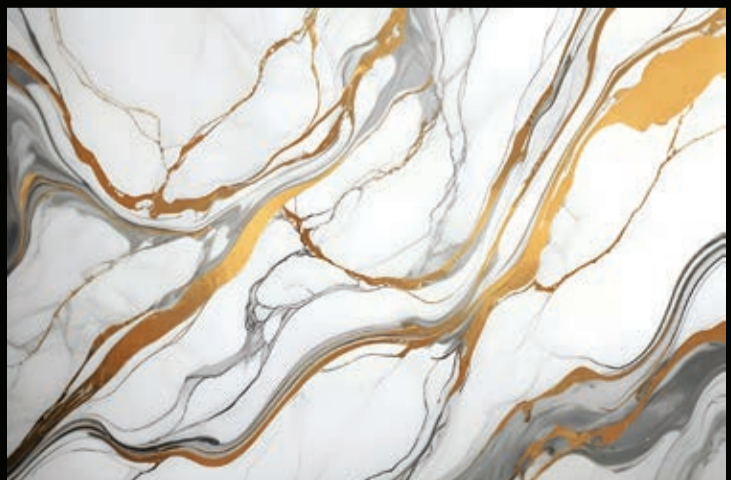

DIGITAL

WALL TILES

300X
450MM
Wall Tiles

GLOSSY
Finish

9523-D

Specification