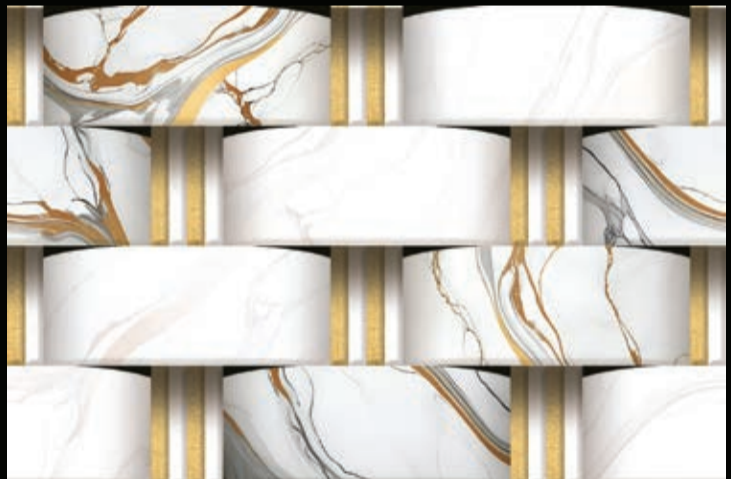

(30X30 CM FLOOR)

Specification

DIGITAL

WALL TILES

300X
450MM
Wall Tiles

GLOSSY
Finish

9523-L

9523-HL-1