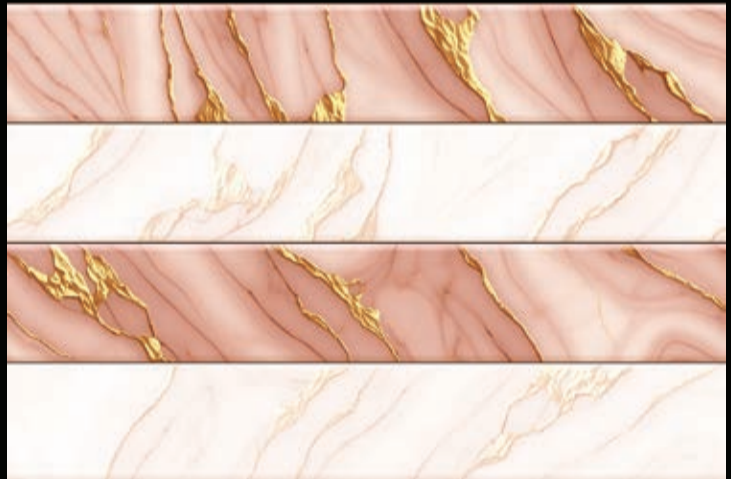

300X
450MM
Wall Tiles

GLOSSY
Finish

NEW

9540-L

9540-HL-2

9540-HL-3

9540-D

Specification