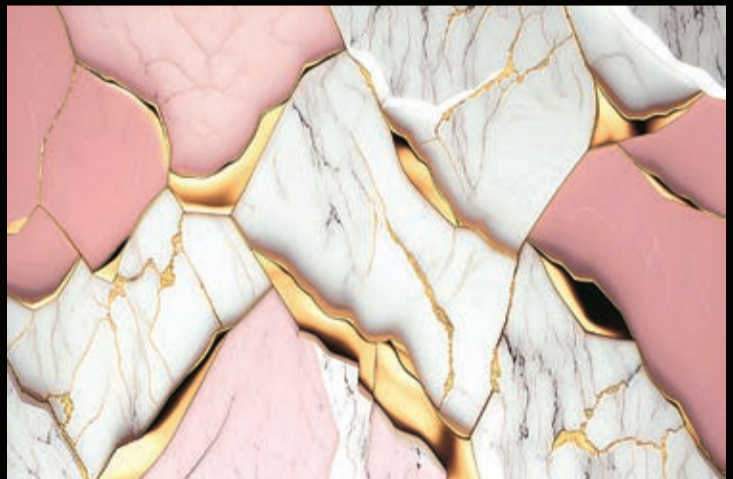

DIGITAL

WALL TILES

300X
450MM
Wall Tiles

GLOSSY
Finish

9522-D

(30X30 CM FLOOR)

Specification