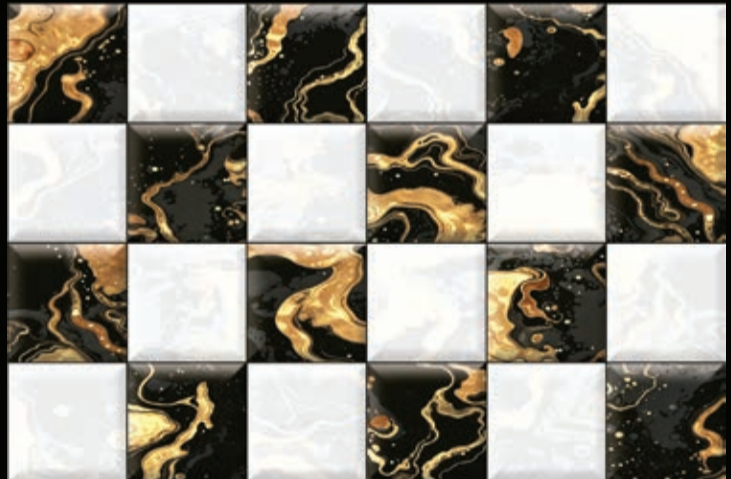

DIGITAL

WALL TILES

300X
450MM
Wall Tiles

GLOSSY
Finish

NEW

9534-L

9534-HL-2

9534-HL-3

9534-D

Specification