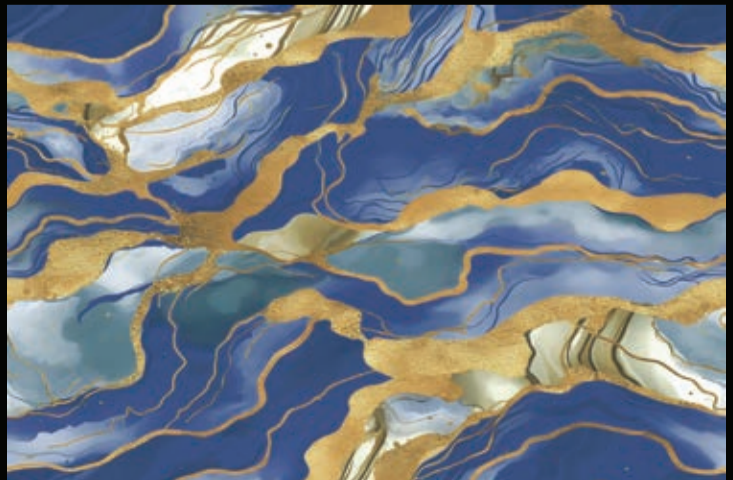

DIGITAL

WALL TILES

300X
450MM
Wall Tiles

GLOSSY
Finish

NEW

9535-L

9535-HL-2

9535-HL-3

9535-D

Specification