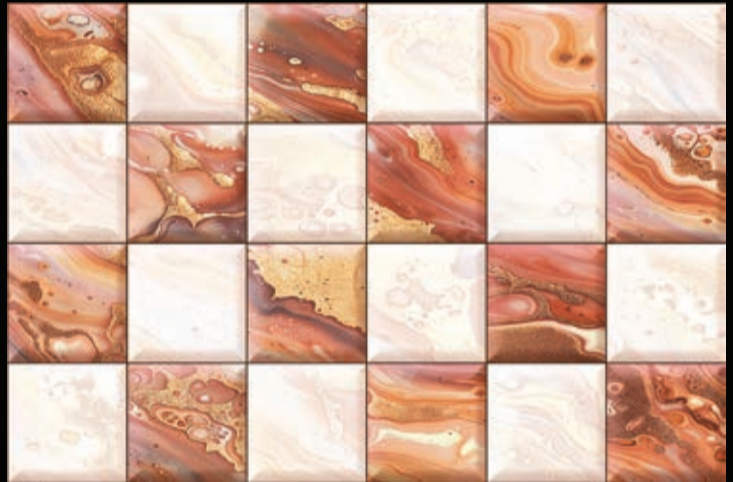

DIGITAL

WALL TILES

300X
450MM
Wall Tiles

GLOSSY
Finish

NEW

9536-L

9536-HL-2

9536-HL-3

9536-D

Specification