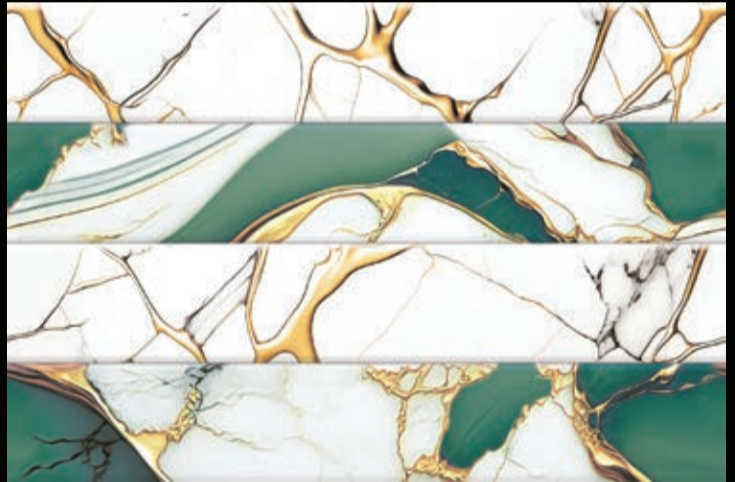

DIGITAL

WALL TILES

300X
450MM
Wall Tiles

GLOSSY
Finish

95O2-HL-1

(30X30 CM FLOOR)

Specification