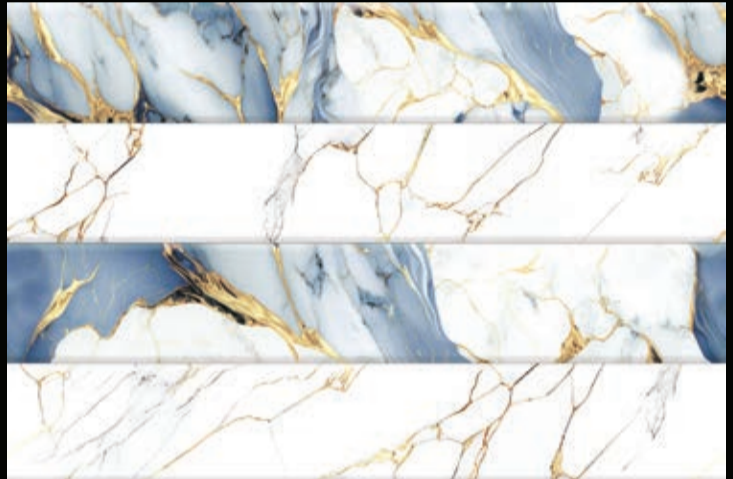

9510-F

(30X30 CM FLOOR)

Specification

DIGITAL

WALL TILES

300X
450MM
Wall Tiles

GLOSSY
Finish

9504-L