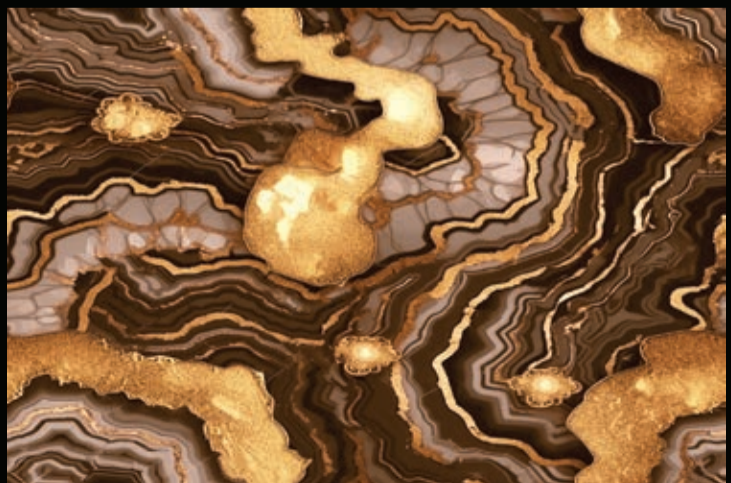

DIGITAL

WALL TILES

300X
450MM
Wall Tiles

GLOSSY
Finish

NEW

9542-L

9542-HL-2

9542-HL-3

9542-D

Specification