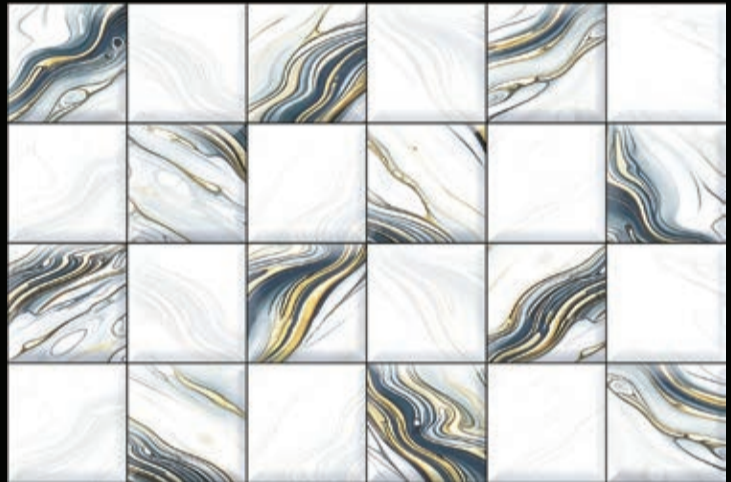

DIGITAL

WALL TILES

300X
450MM
Wall Tiles

GLOSSY
Finish

NEW

9537-L

9537-HL-2

9537-HL-3

9537-D

Specification