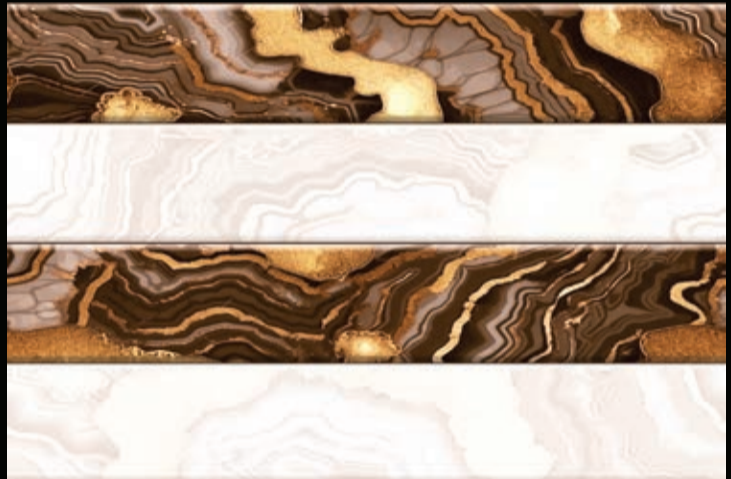

(30X30 CM FLOOR)

Specification

DIGITAL

WALL TILES

300X
450MM
Wall Tiles

GLOSSY
Finish

NEW

9542-L