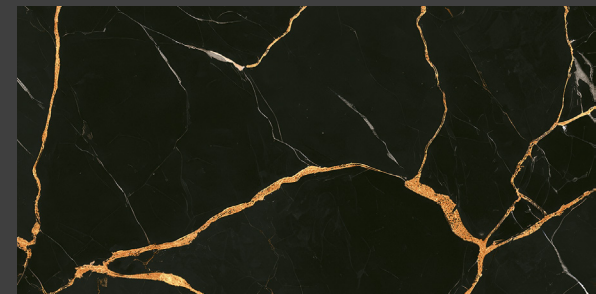

---

Random - **3 Face**

---

Size - **300 x 600mm**

---

CORINTO BLACK

CORINTO BLACK HL 1

CORINTO BLACK