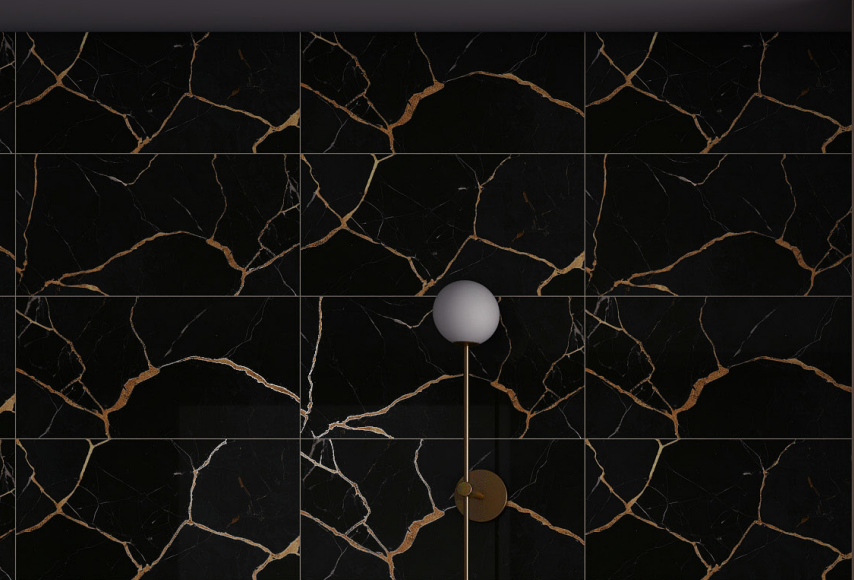

---

Random - **3 Face**

---

Size - **300 x 600mm**

---

CORINTO BLACK

CORINTO BLACK HL 1

CORINTO BLACK