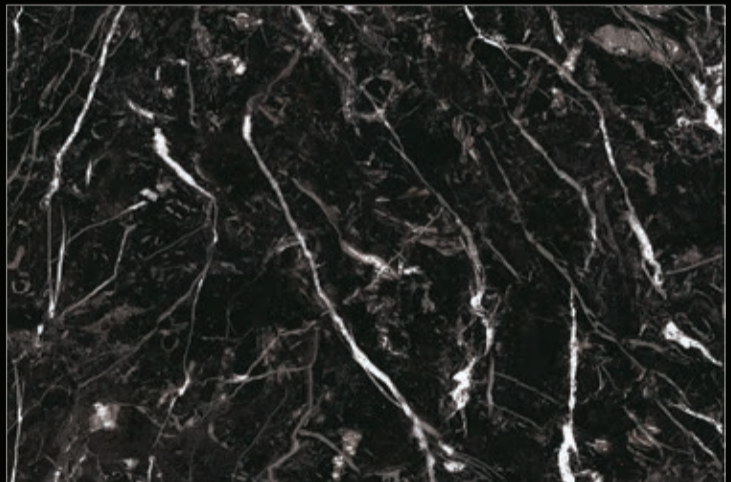

DIGITAL

WALL TILES

300X
450MM
Wall Tiles

GLOSSY
Finish

226-D

(30X30 CM FLOOR)

Specification