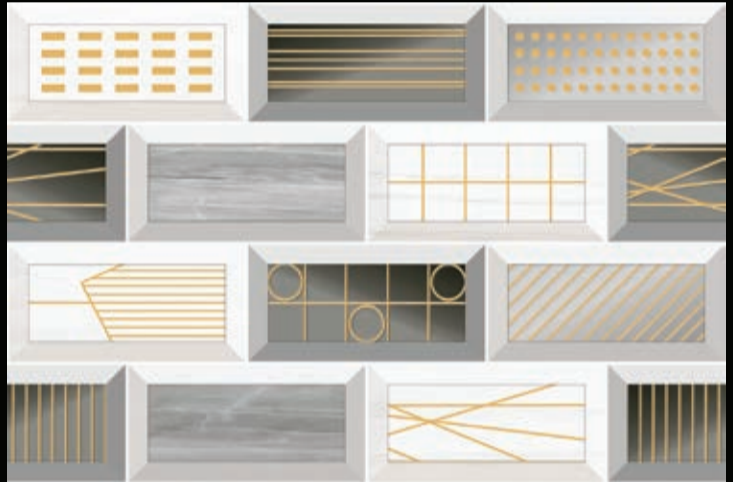

Specification

DIGITAL

WALL TILES

300X
450MM
Wall Tiles

GLOSSY
Finish

318-L

318-HL

318-D