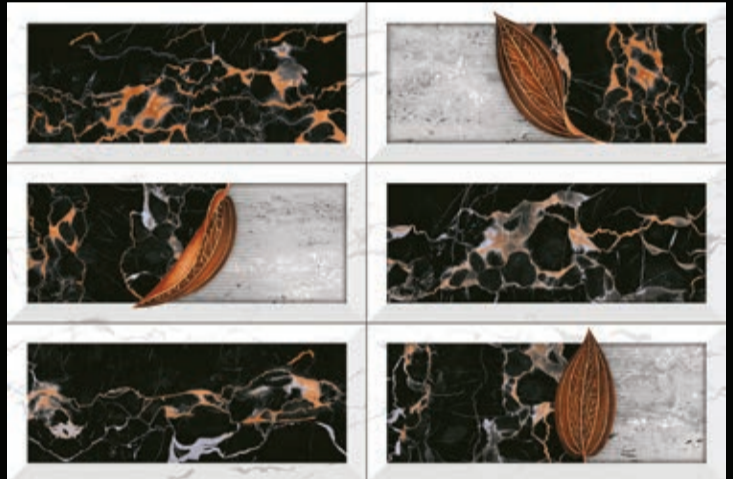

188-F

(30X30 CM FLOOR)

Specification

DIGITAL

WALL TILES

300X
450MM
Wall Tiles

GLOSSY
Finish

189-L