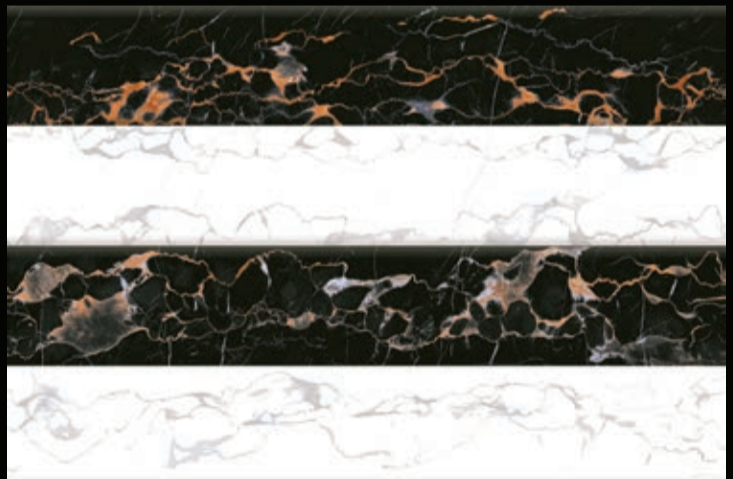

DIGITAL

WALL TILES

300X
450MM
Wall Tiles

GLOSSY
Finish

189-HL-2

Specification