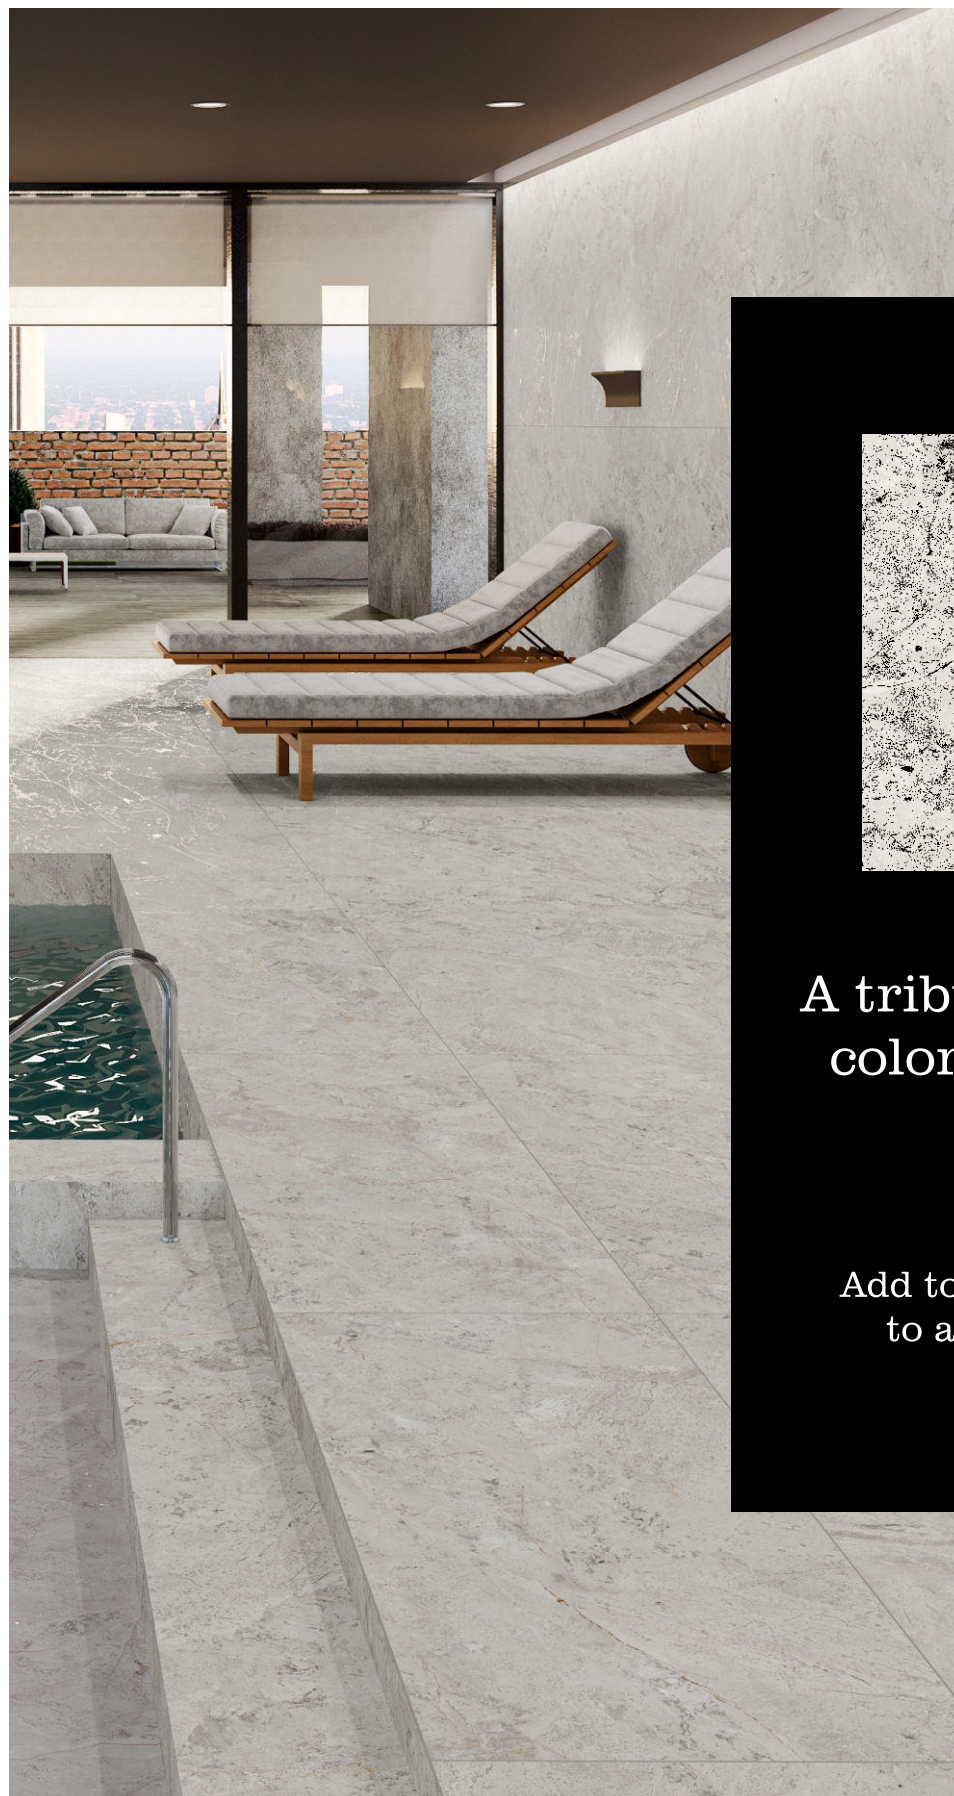

# Bosco Grey

Carving  
surface

A classic series that is able to  
bring an innovative  
appeal to living spaces  
of all kinds.

**1200x  
1800 mm**

Random:  
03

A tribute to life,  
color, and joy.

Add touch of class  
to any corner.