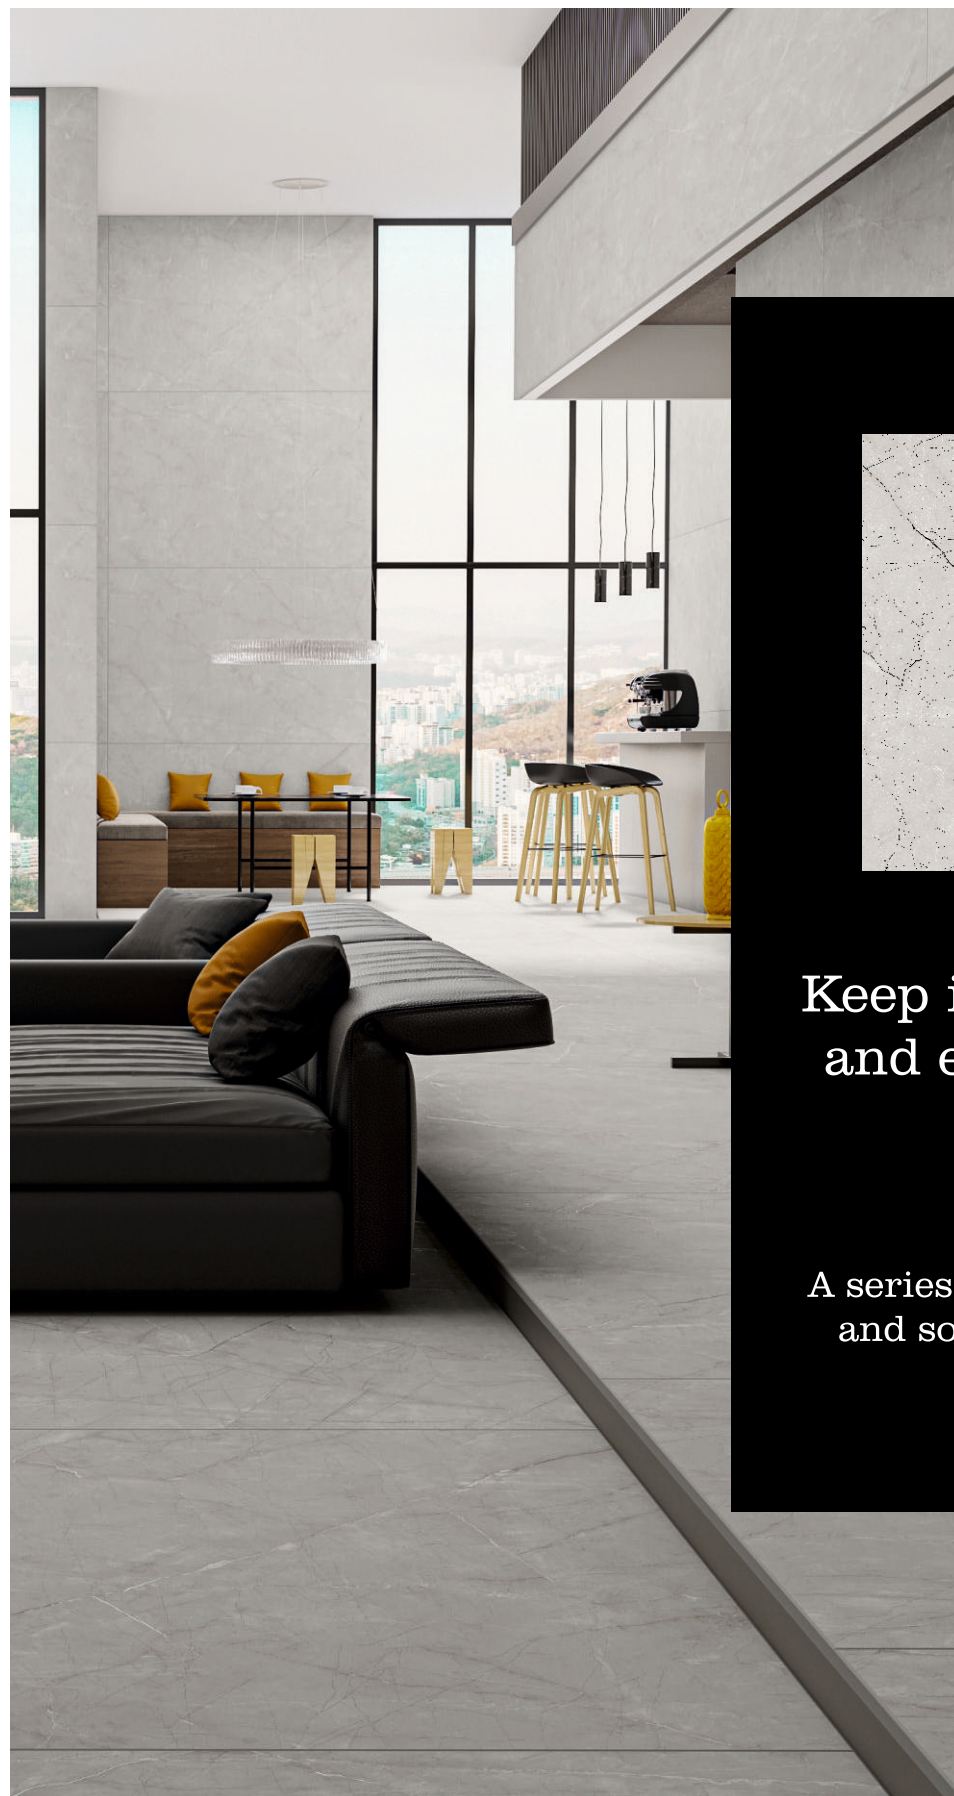

# Athens Grey

Carving  
surface

A classic series that is able to bring an innovative appeal to living spaces of all kinds.

**1200x  
1800 mm**

Random:  
03

Keep it minimal  
and exclusive.

A series that is purity  
and sophistication

**Bosco  
Grey**

Carving  
Surface

**1200x  
1800 mm**

**Bosco Grey**

# Bosco Grey

Carving  
surface

A classic series that is able to  
bring an innovative  
appeal to living spaces  
of all kinds.

**1200x  
1800 mm**

Random:  
03

A tribute to life,  
color, and joy.

Add touch of class  
to any corner.