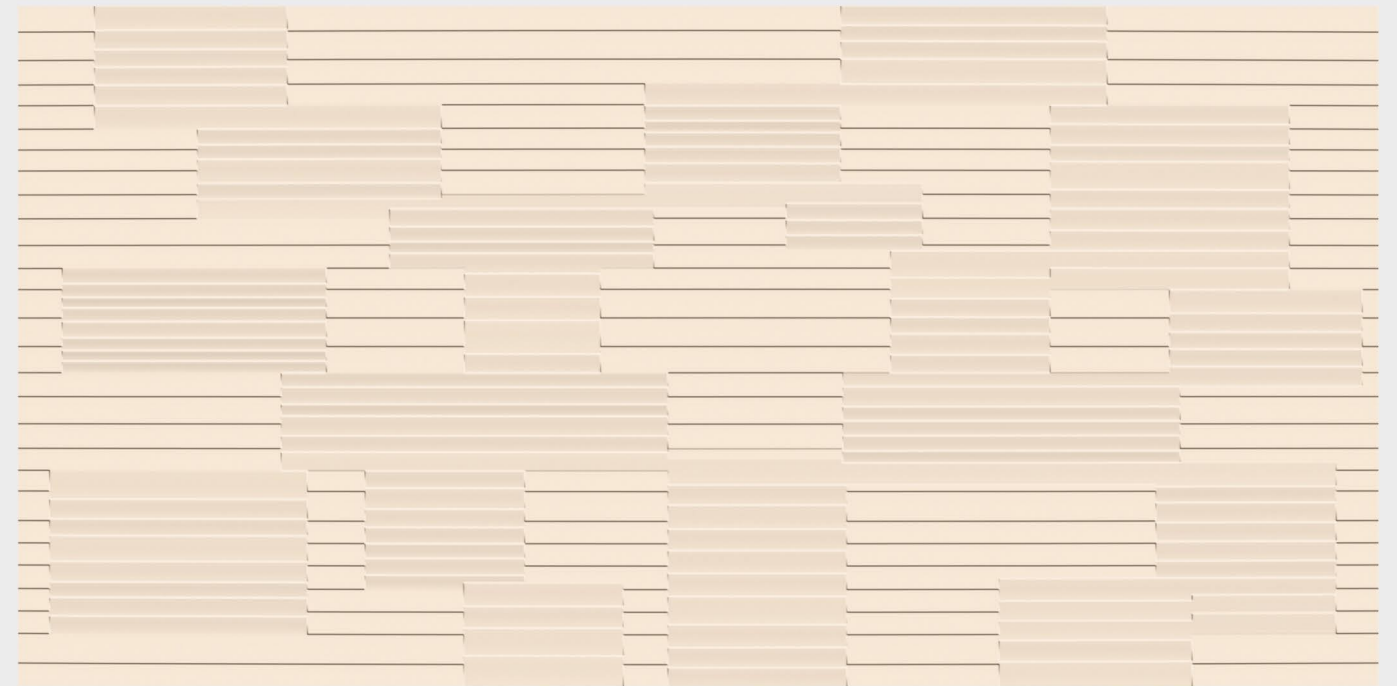

Ruby Crema (L)

Size:
600x1200mm

Finish:
Punch Series

Thickness:
9 MM