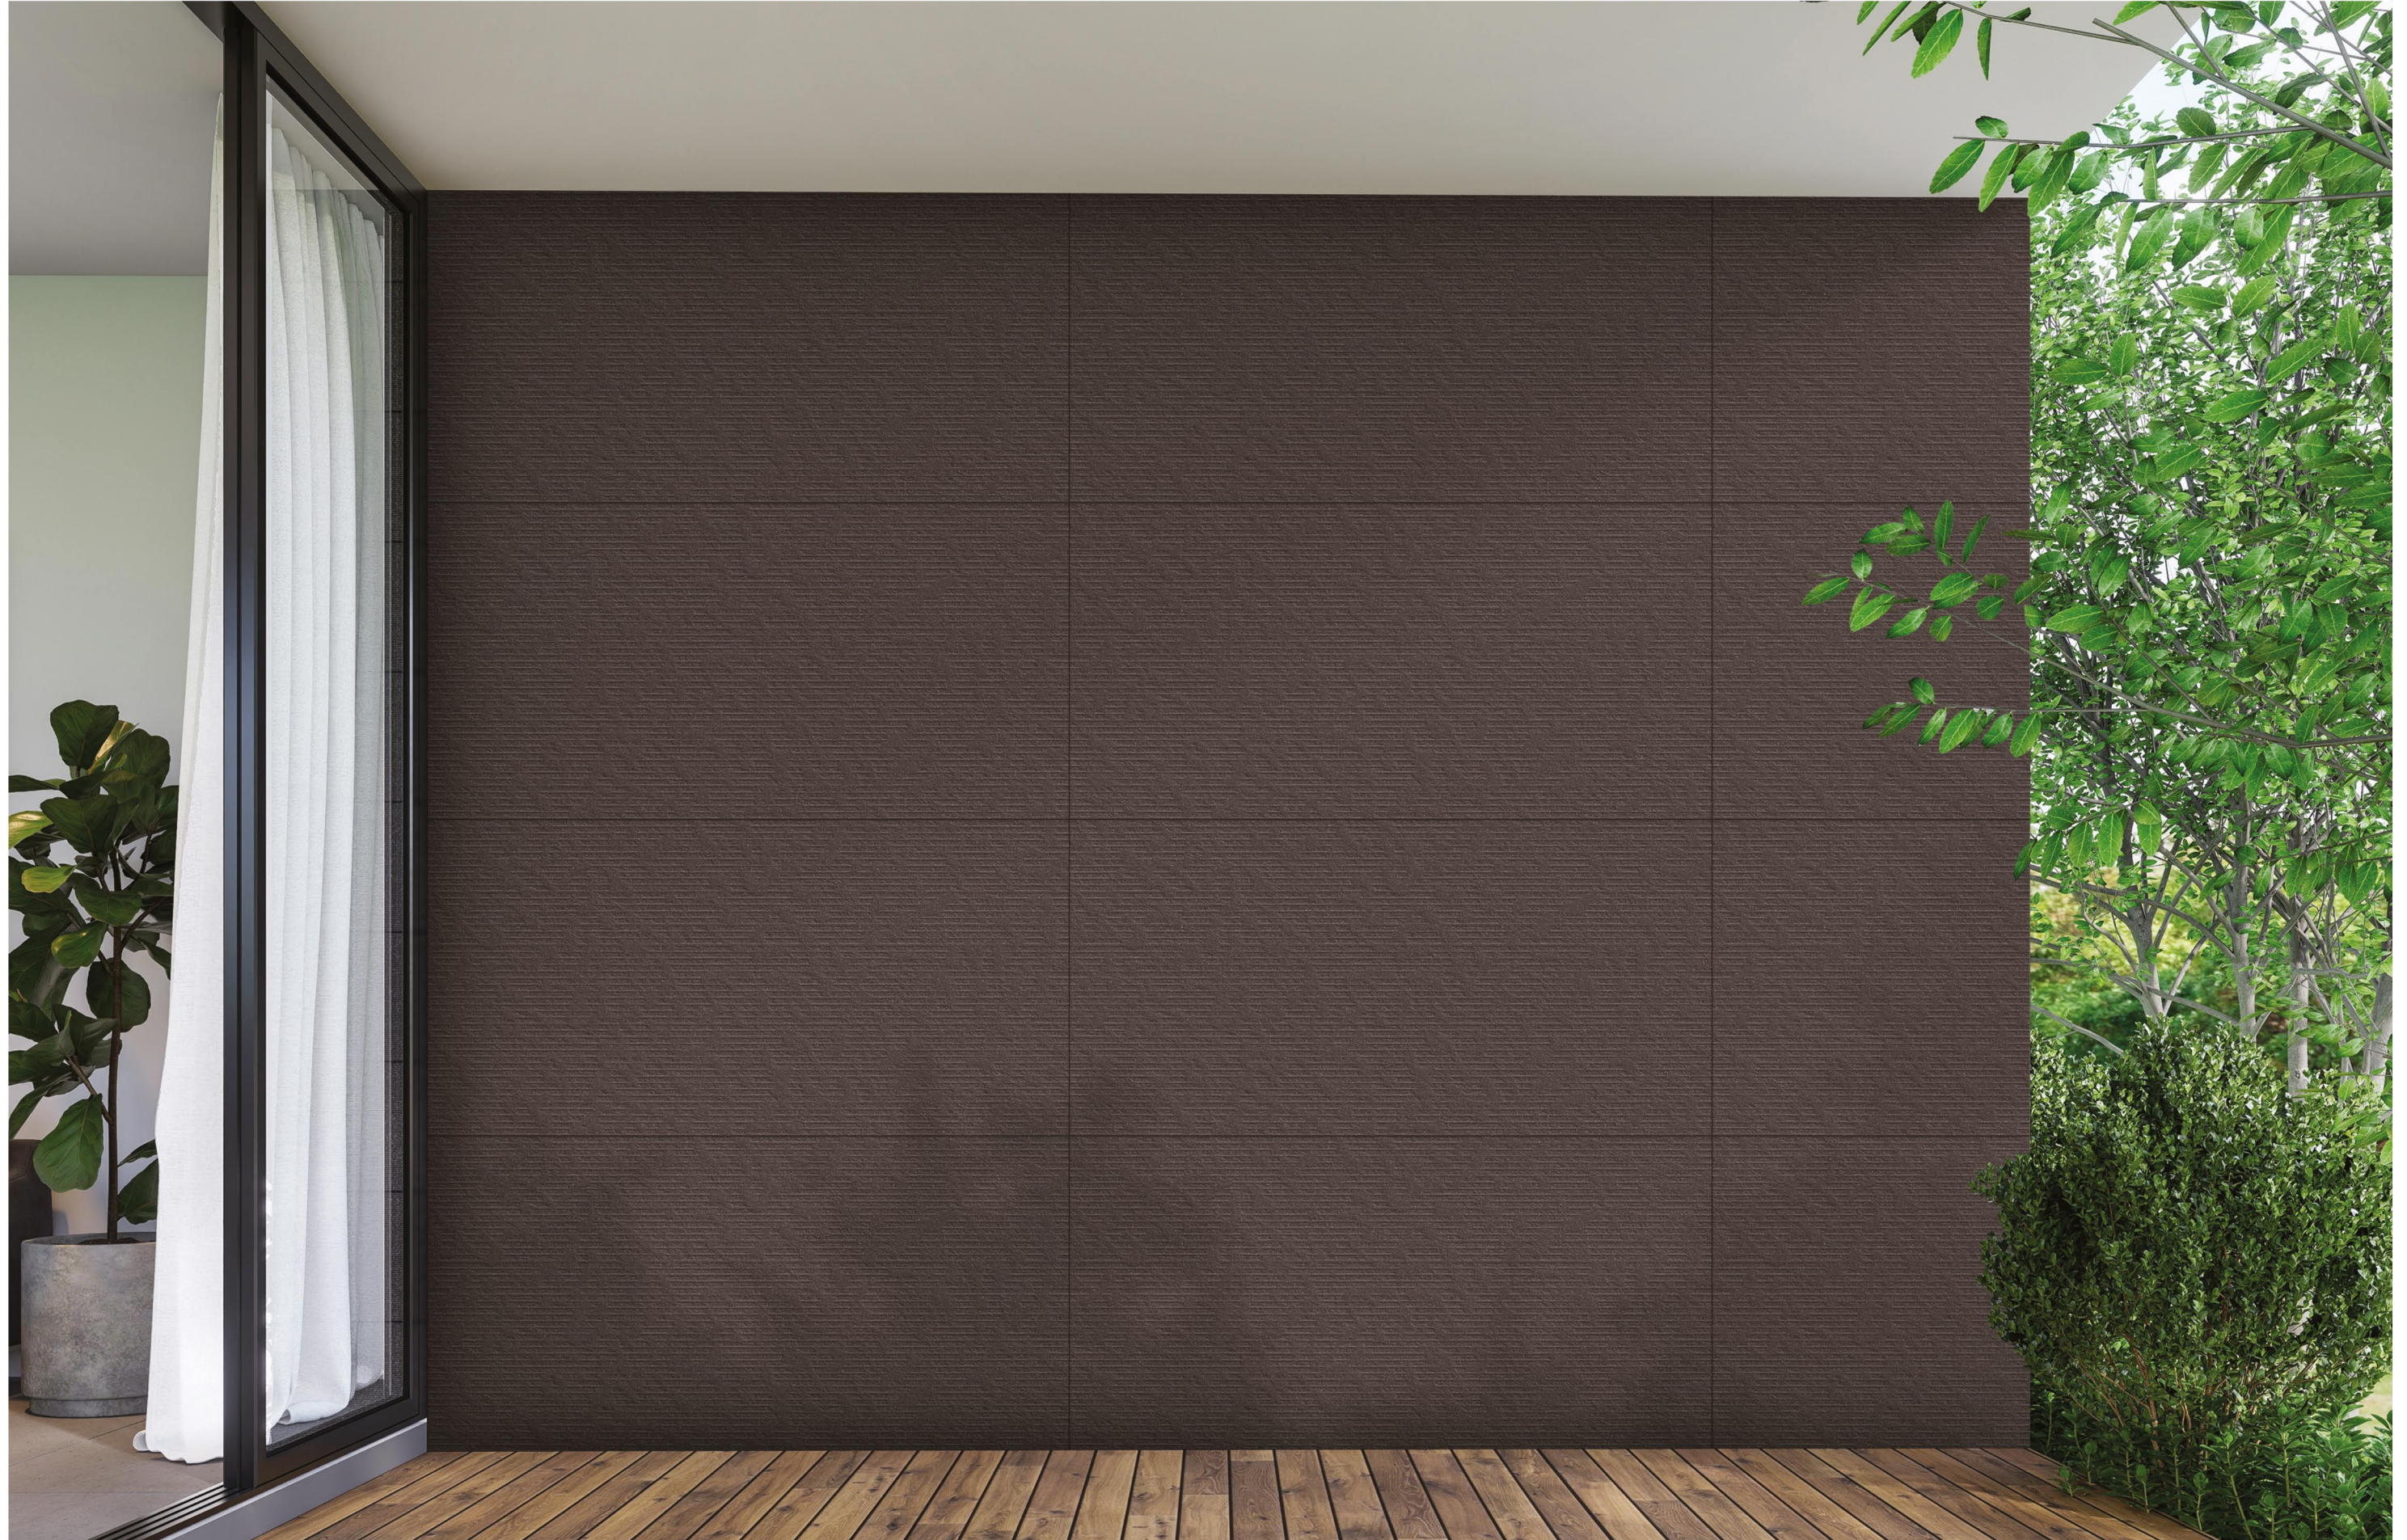

Preview of: Mica Cadbury (D)