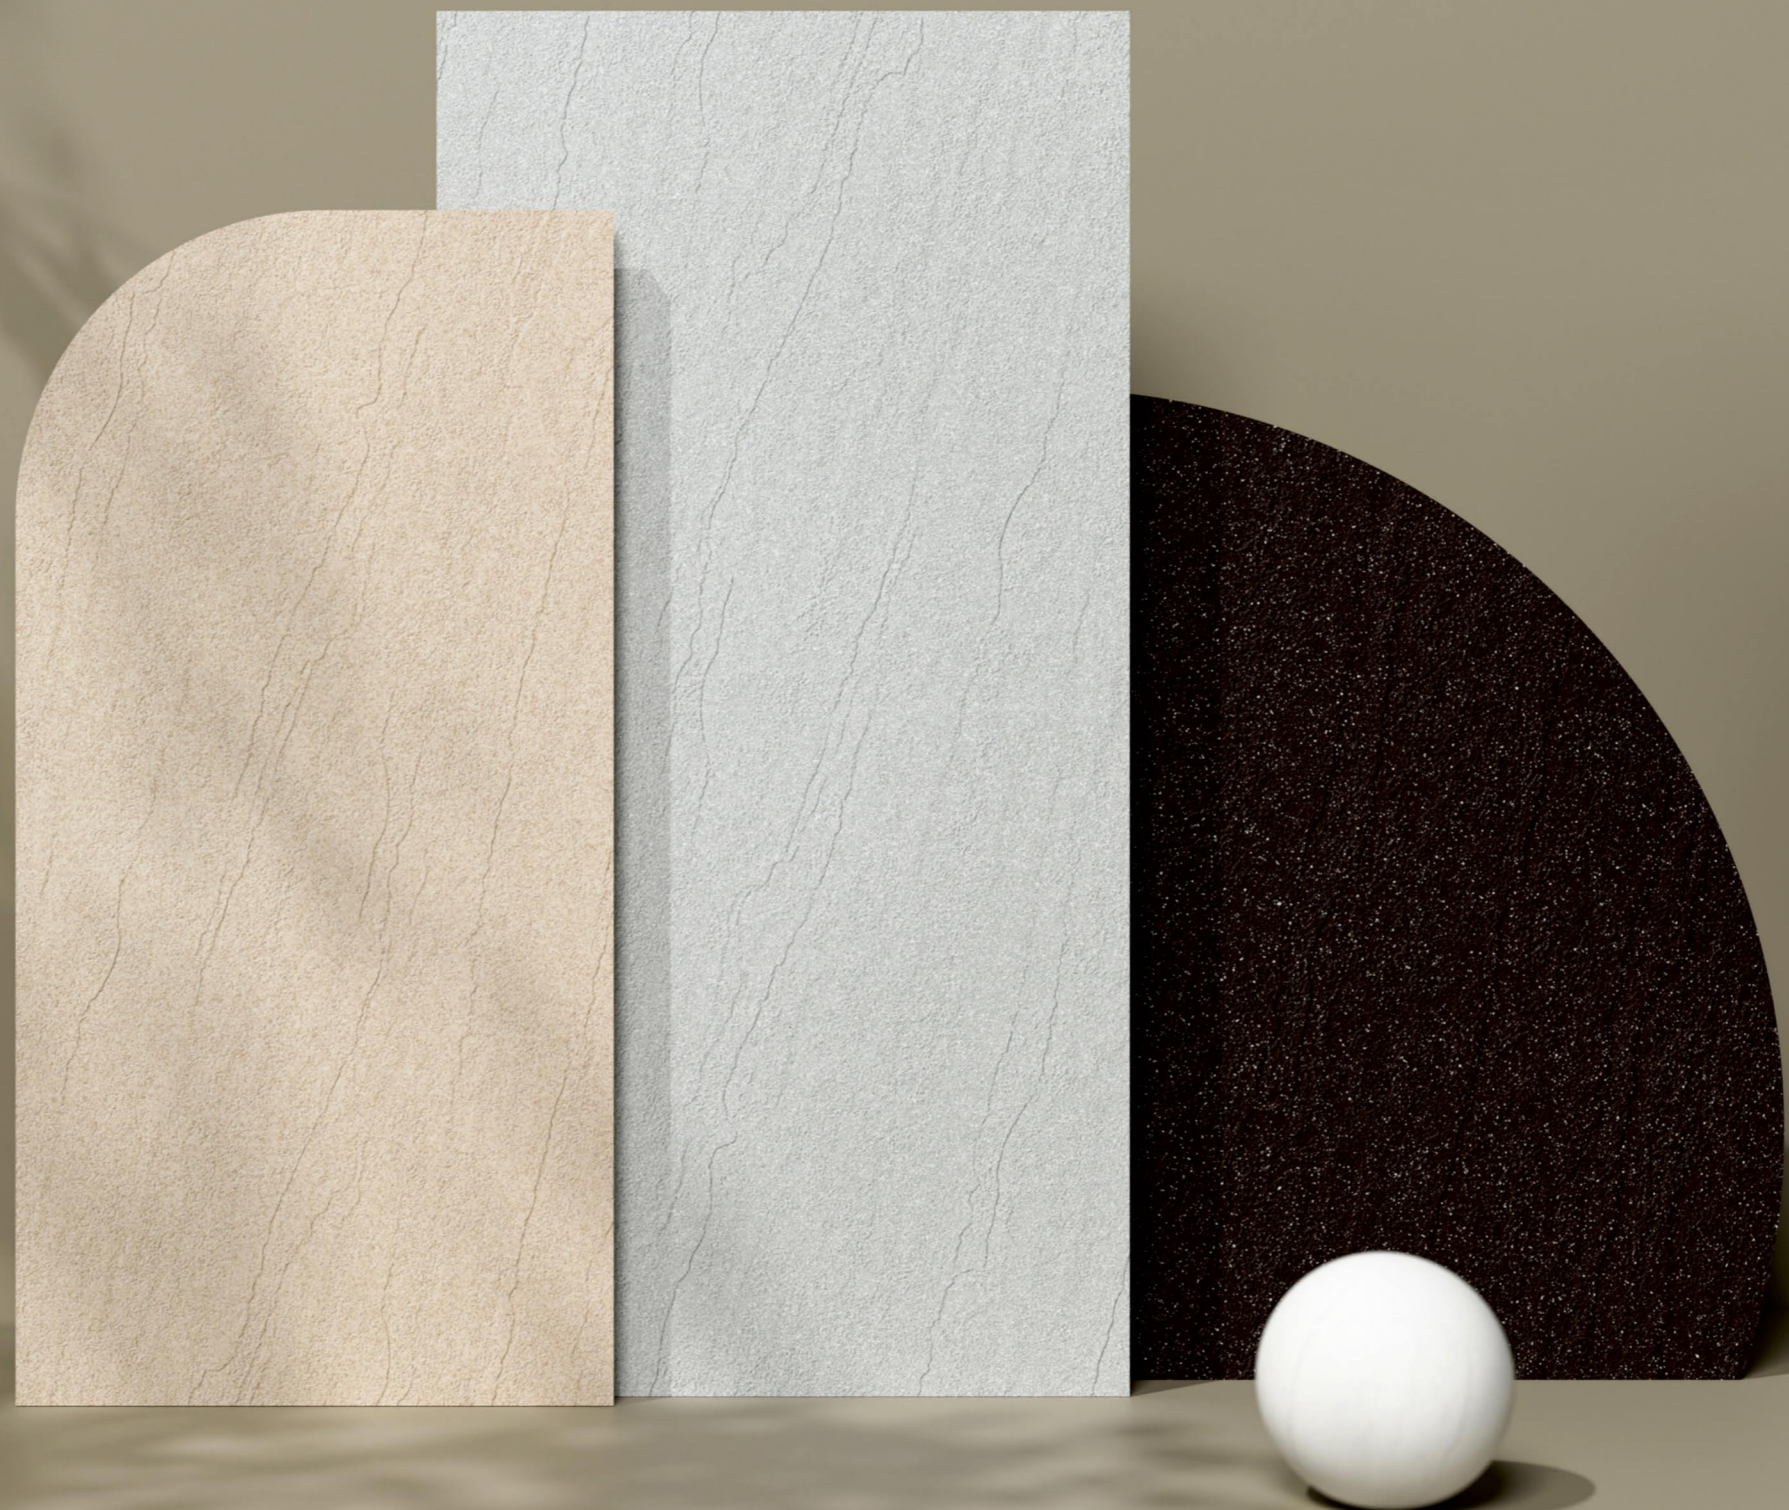

This collection has flowing river's ripple type textured punch that amaze everyone. Get it for a dynamic and lively ambiance.

Features:

<0.5% Water
Absorption

Maintenance
Free

Abrasion
Resistance

High
Strength