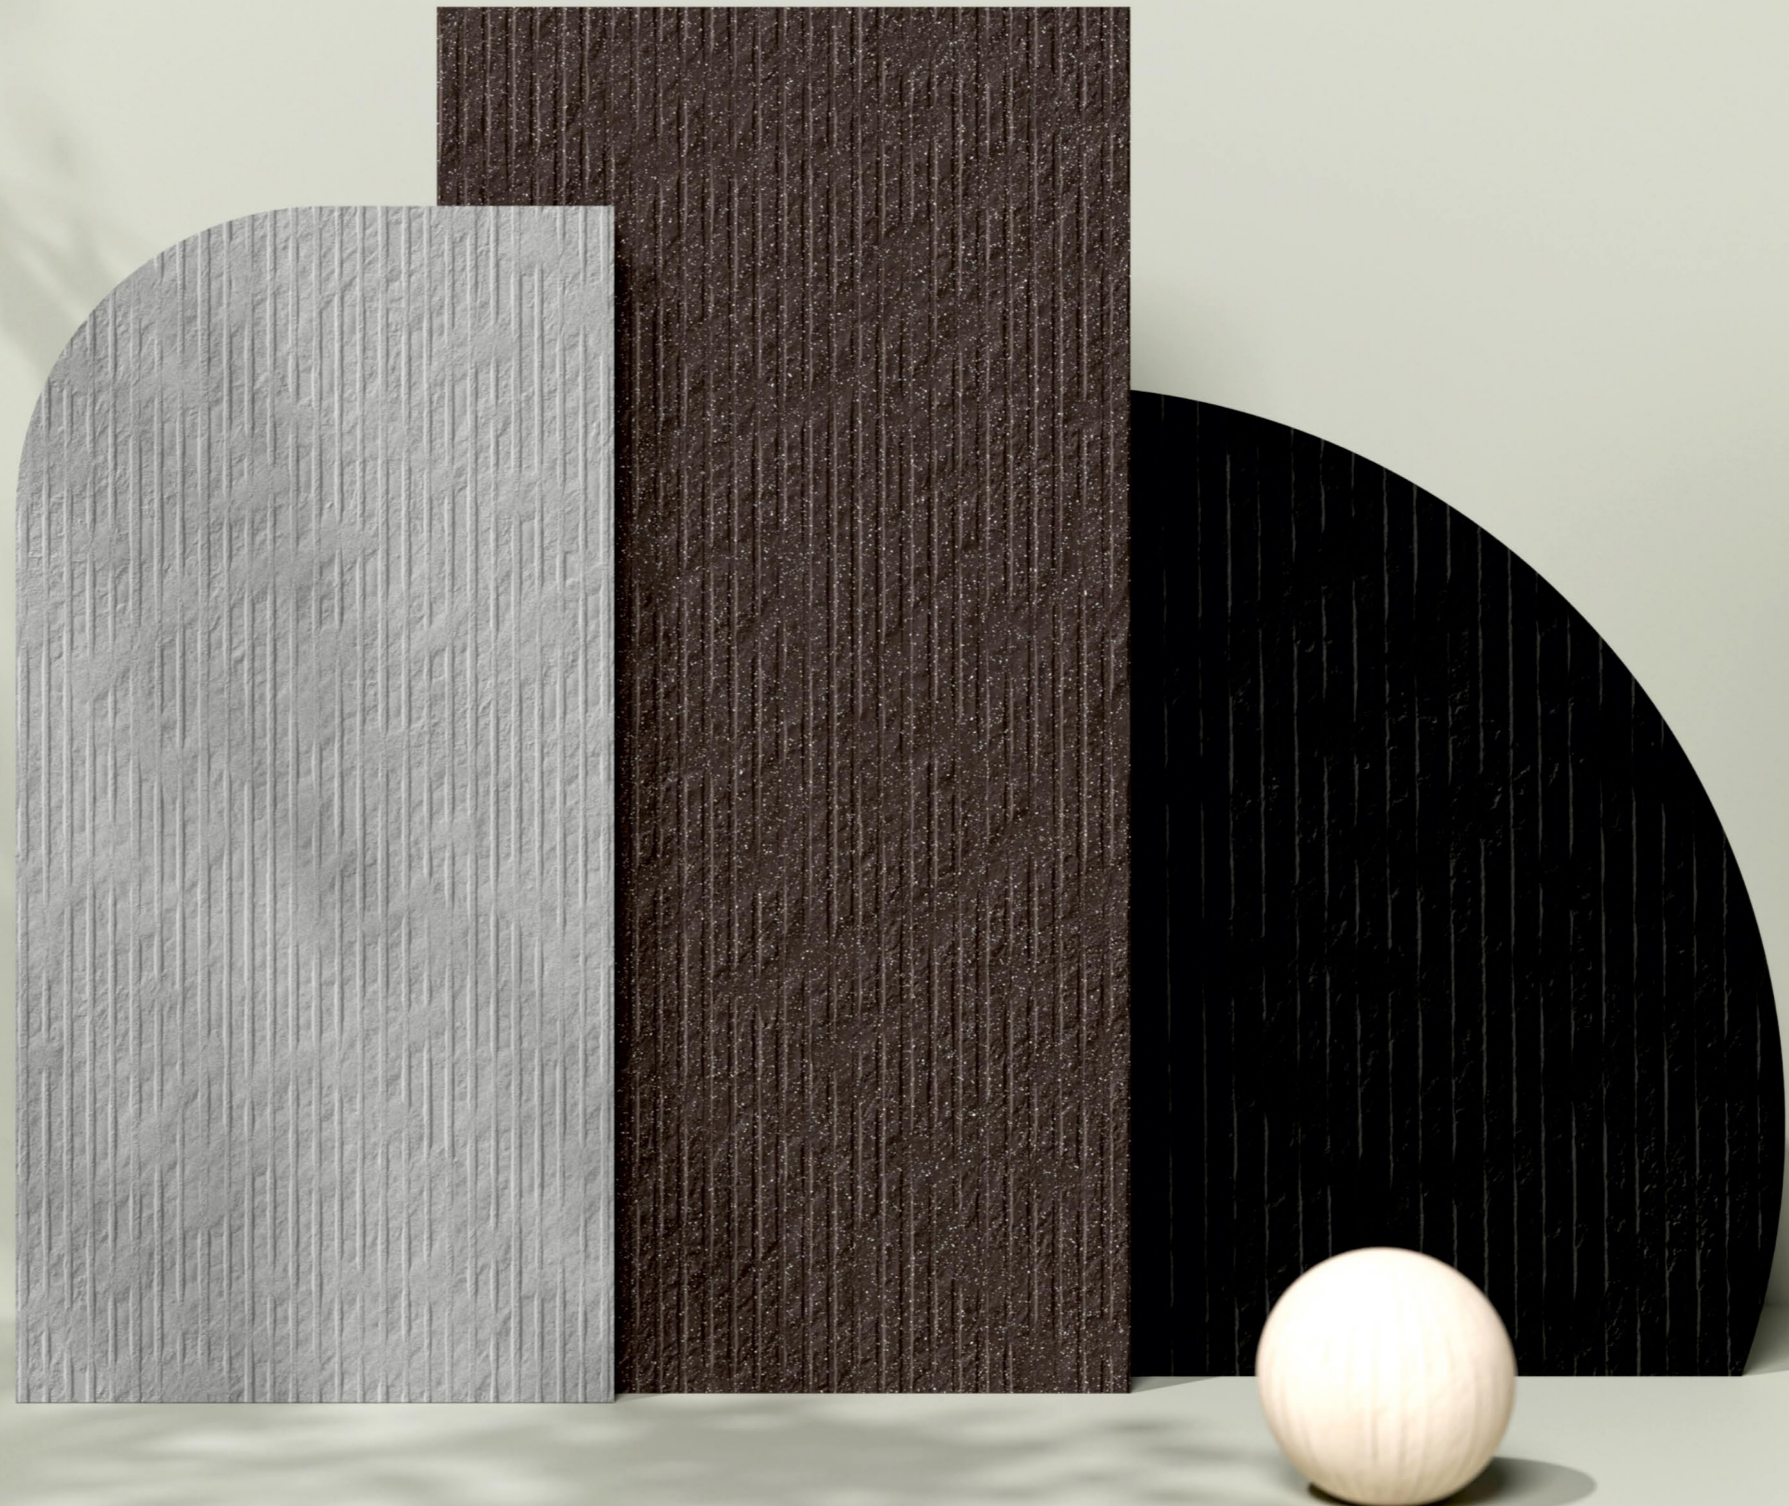

This collection has embossed linear punch that adds depth character to any ambiance. Choose it to make a stunning environment.

Features:

<0.5% Water Absorption

Maintenance Free

Abrasion Resistance

High Strength