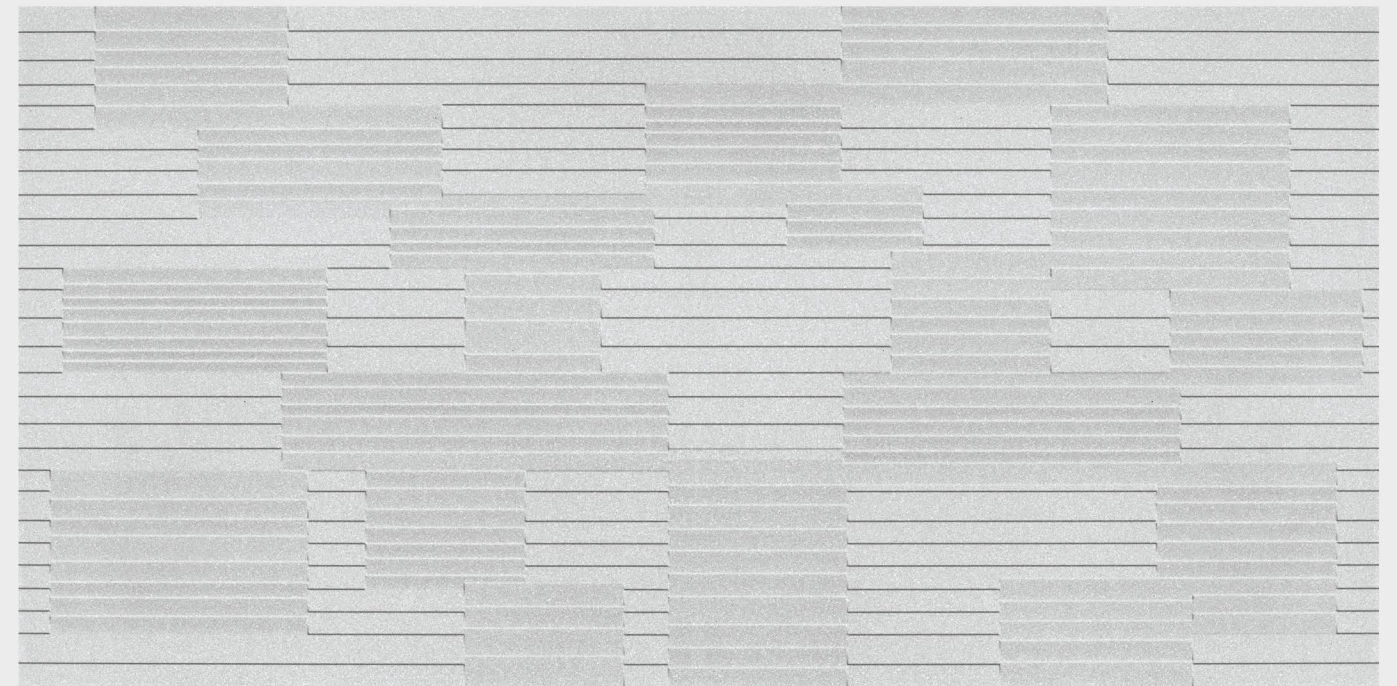

Ruby Dove (L)

Size: 600x1200mm | Finish: Punch Series | Thickness: 9 MM