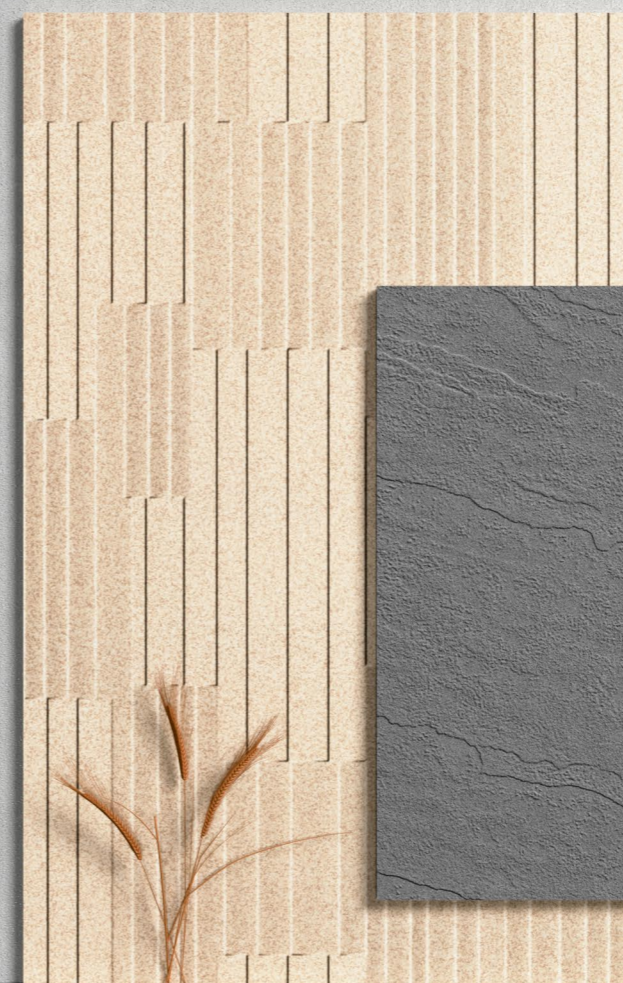

FULL BODY VITRIFIED TILES

Witness the epic surfaces
that are built to perfection