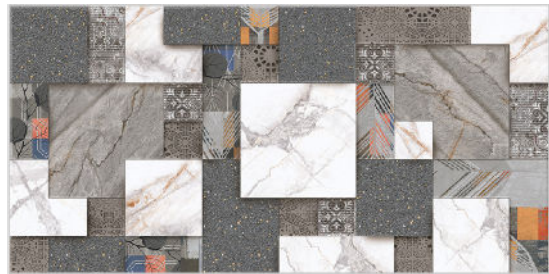

OAKS BEIGE HL-1