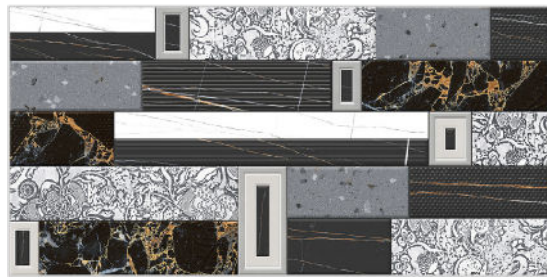

BACK

SUGAR

WALL TILES

300X
600MM

UKIA NERO

UKIA NERO HL-1

UKIA NERO DARK

Finish: Sugar