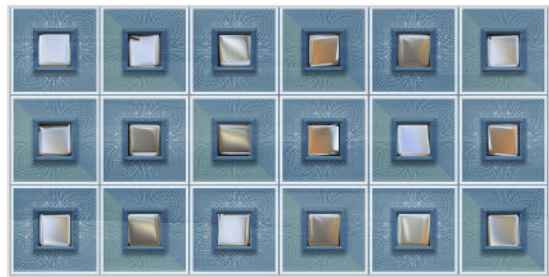

NORVA SKY HL-1