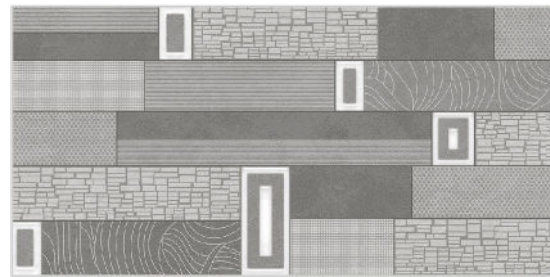

OJAI CEMENTO HL-1