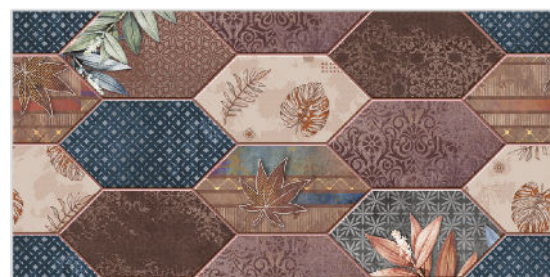

Finish:Sugar

Click to watch
hd photo

BACK

SUGAR

WALL TILES

300X
600MM

MODESTO RED

MODESTO RED HL-1