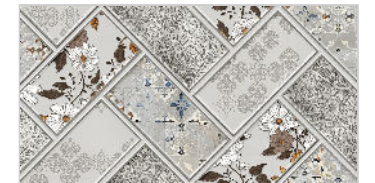

VISALIA BEIGE HL-1