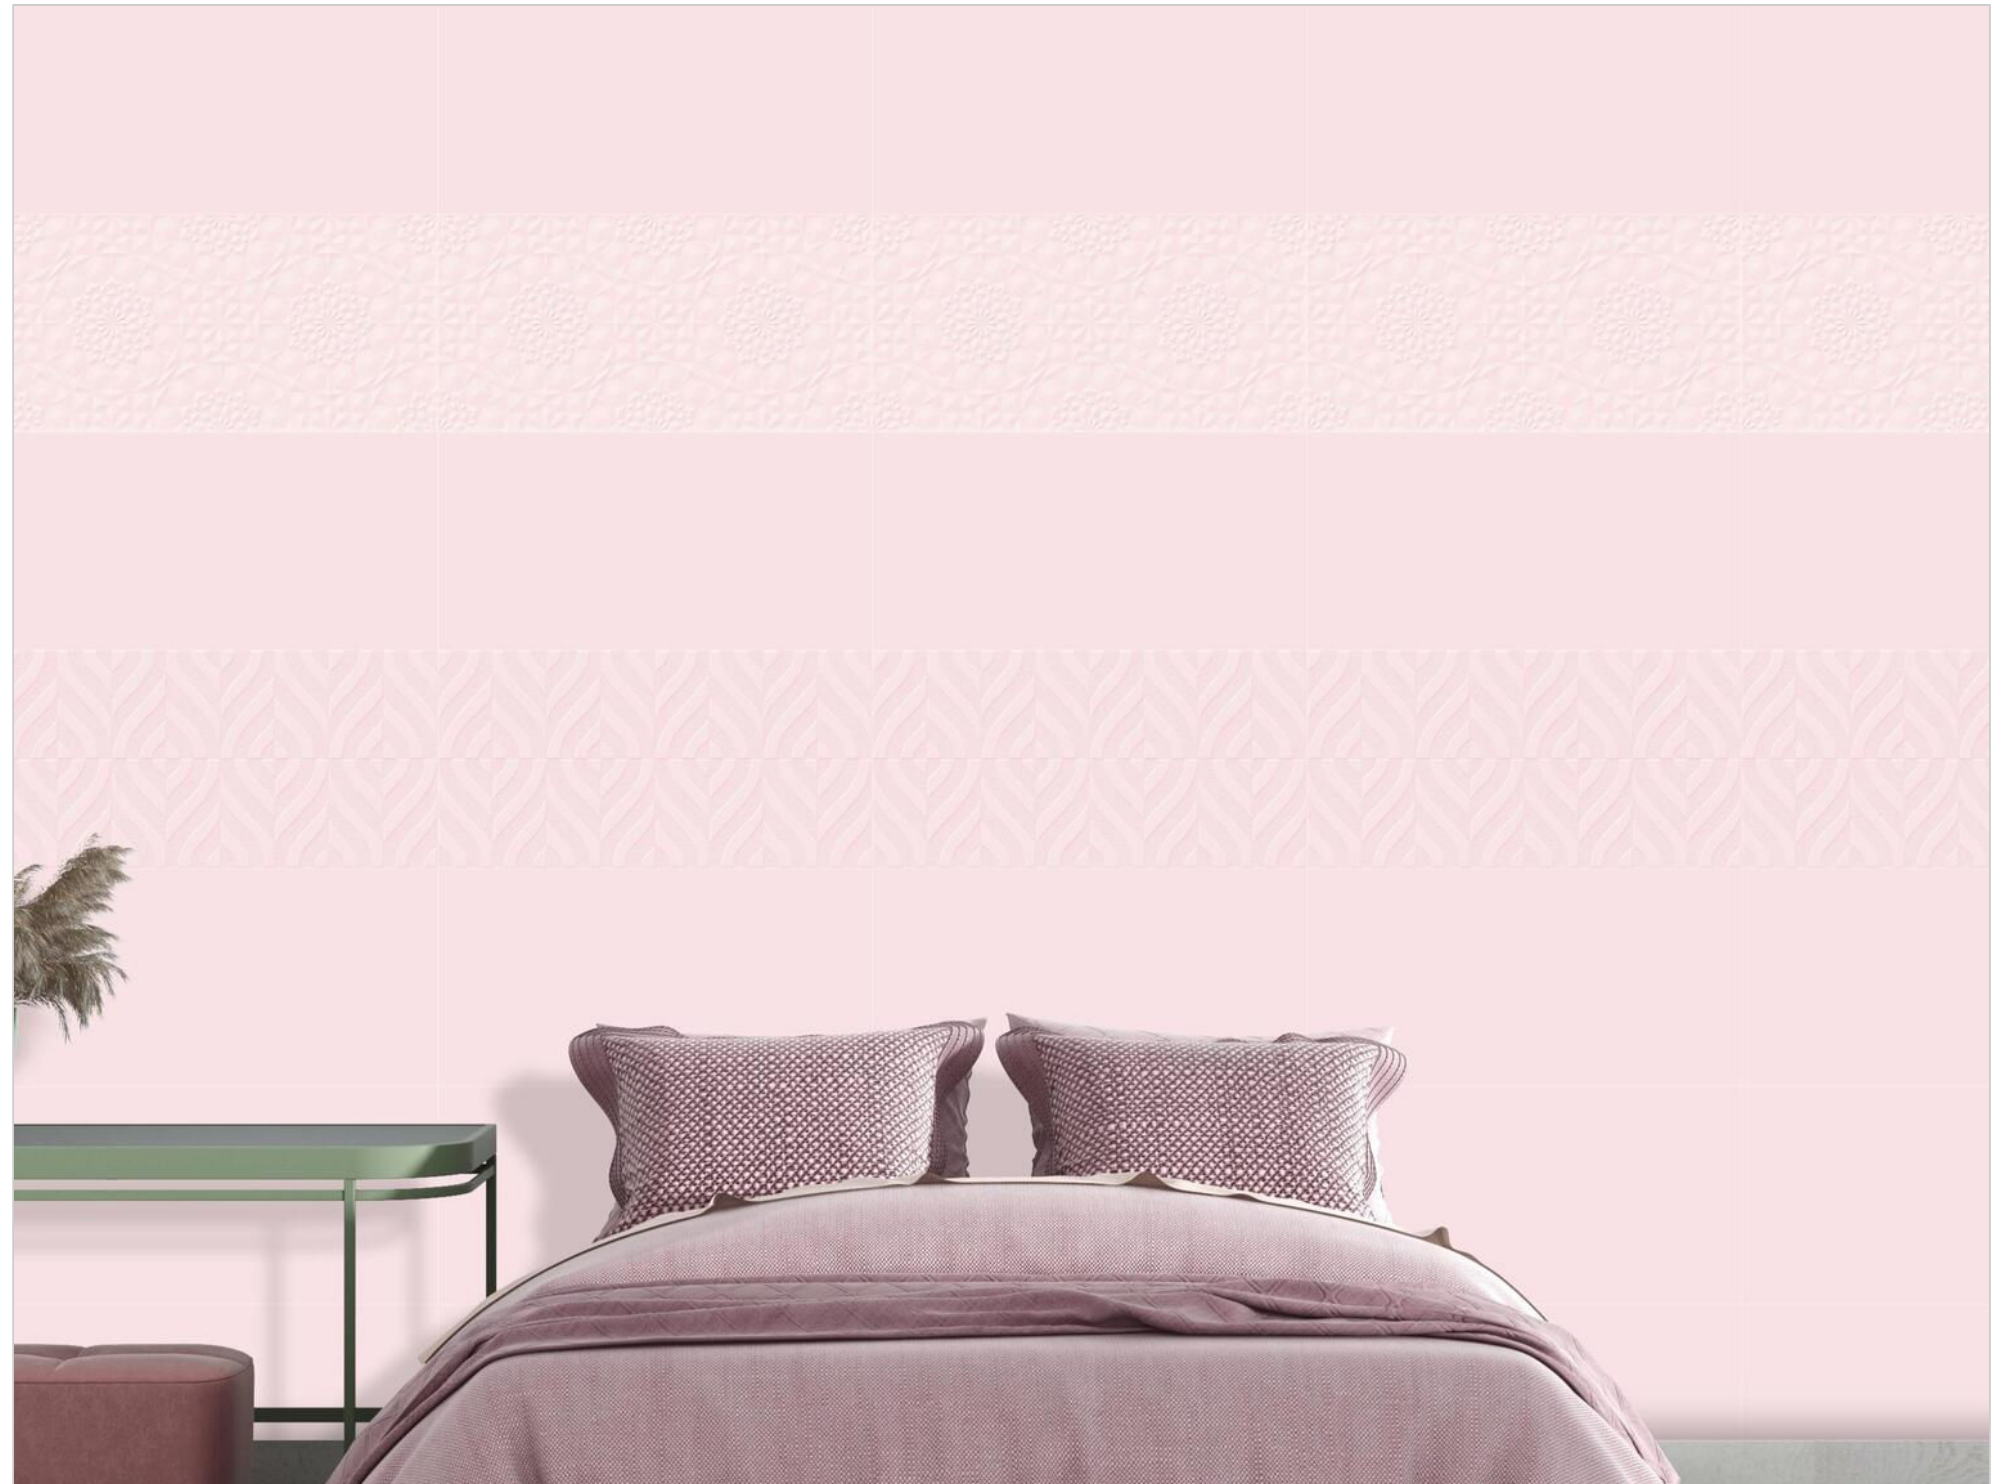

Finish:Matt

Click to watch
hd photo

BACK