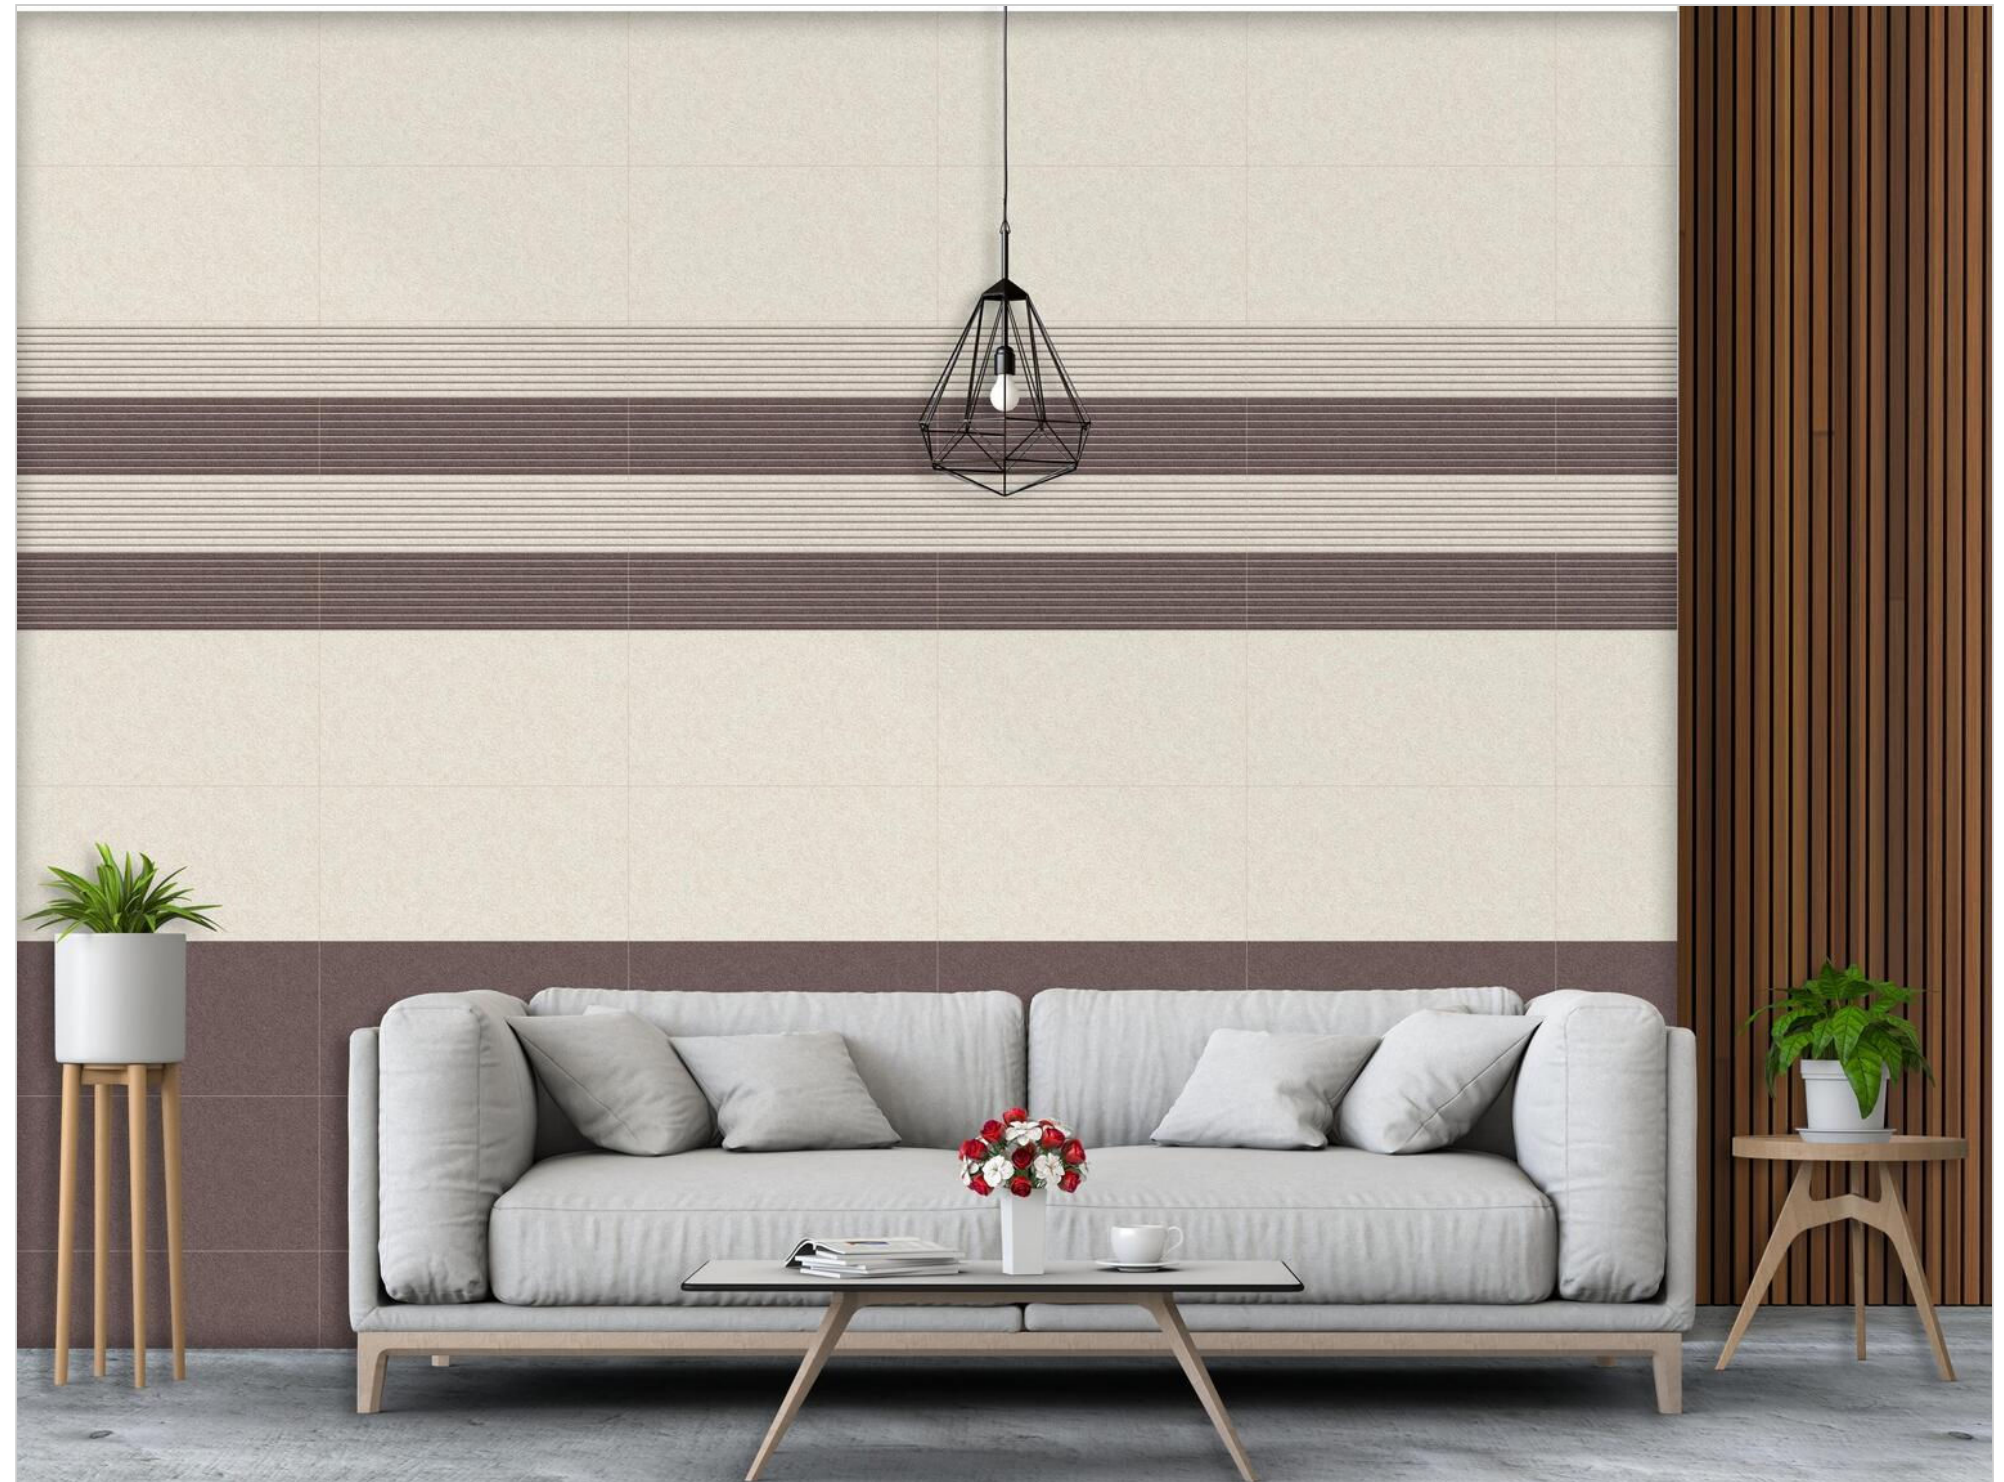

300X
600MM

EDVIN COFFEE

EDVIN COFFEE HL-2

EDVIN COFFEE DARK

Finish:Matt

 Click to watch
hd photo

BACK

PASTEL