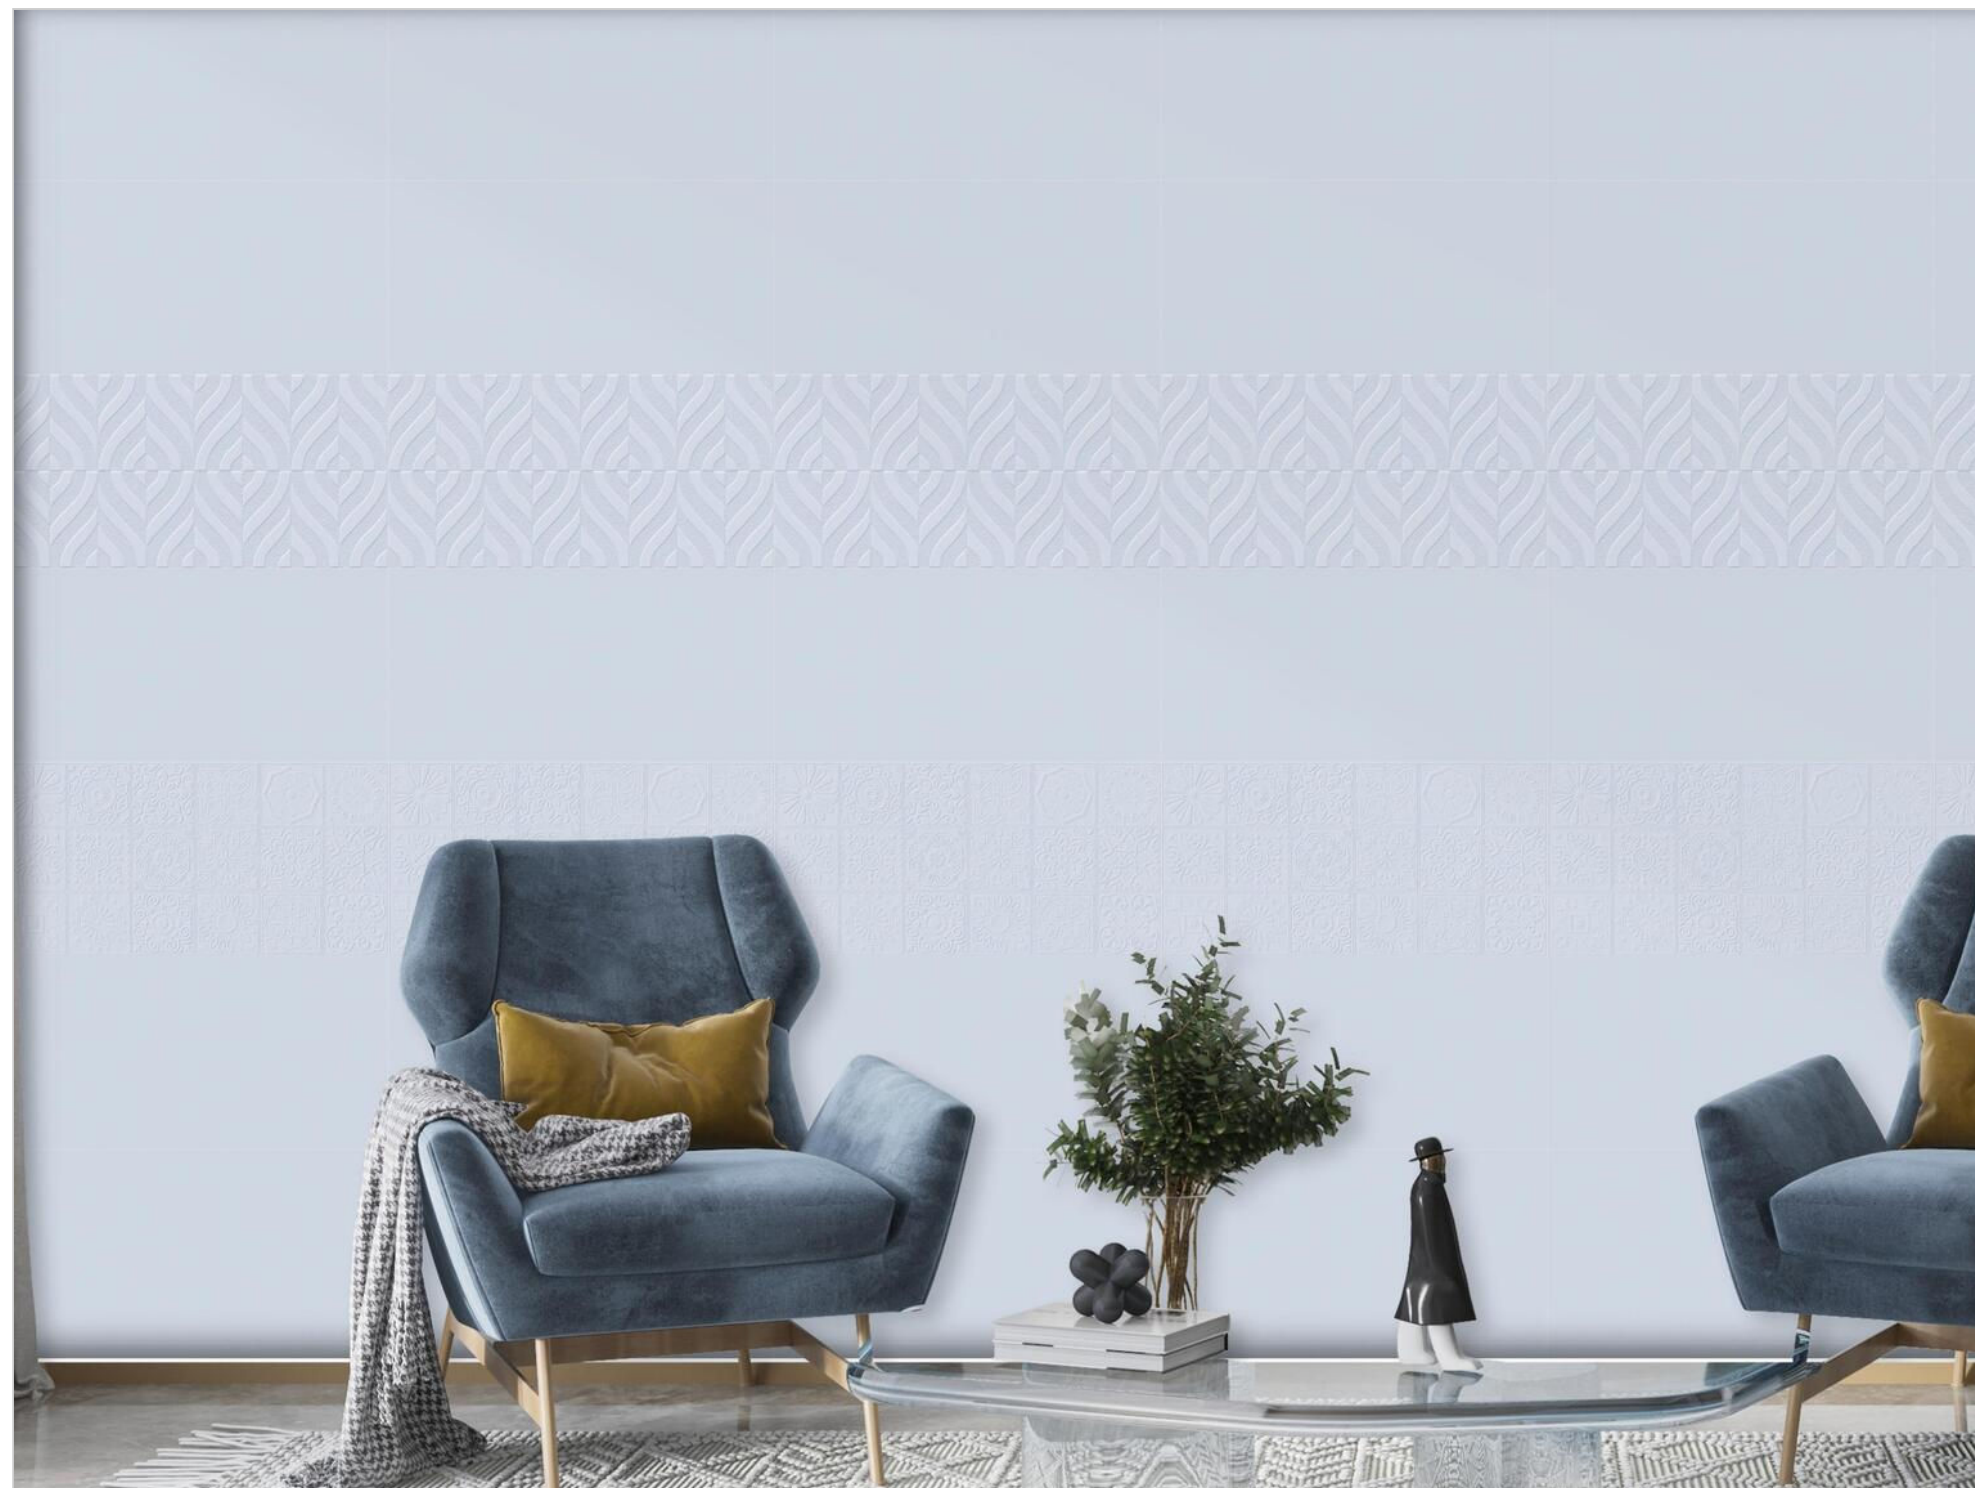

Finish: Matt

Click to watch
hd photo

BACK