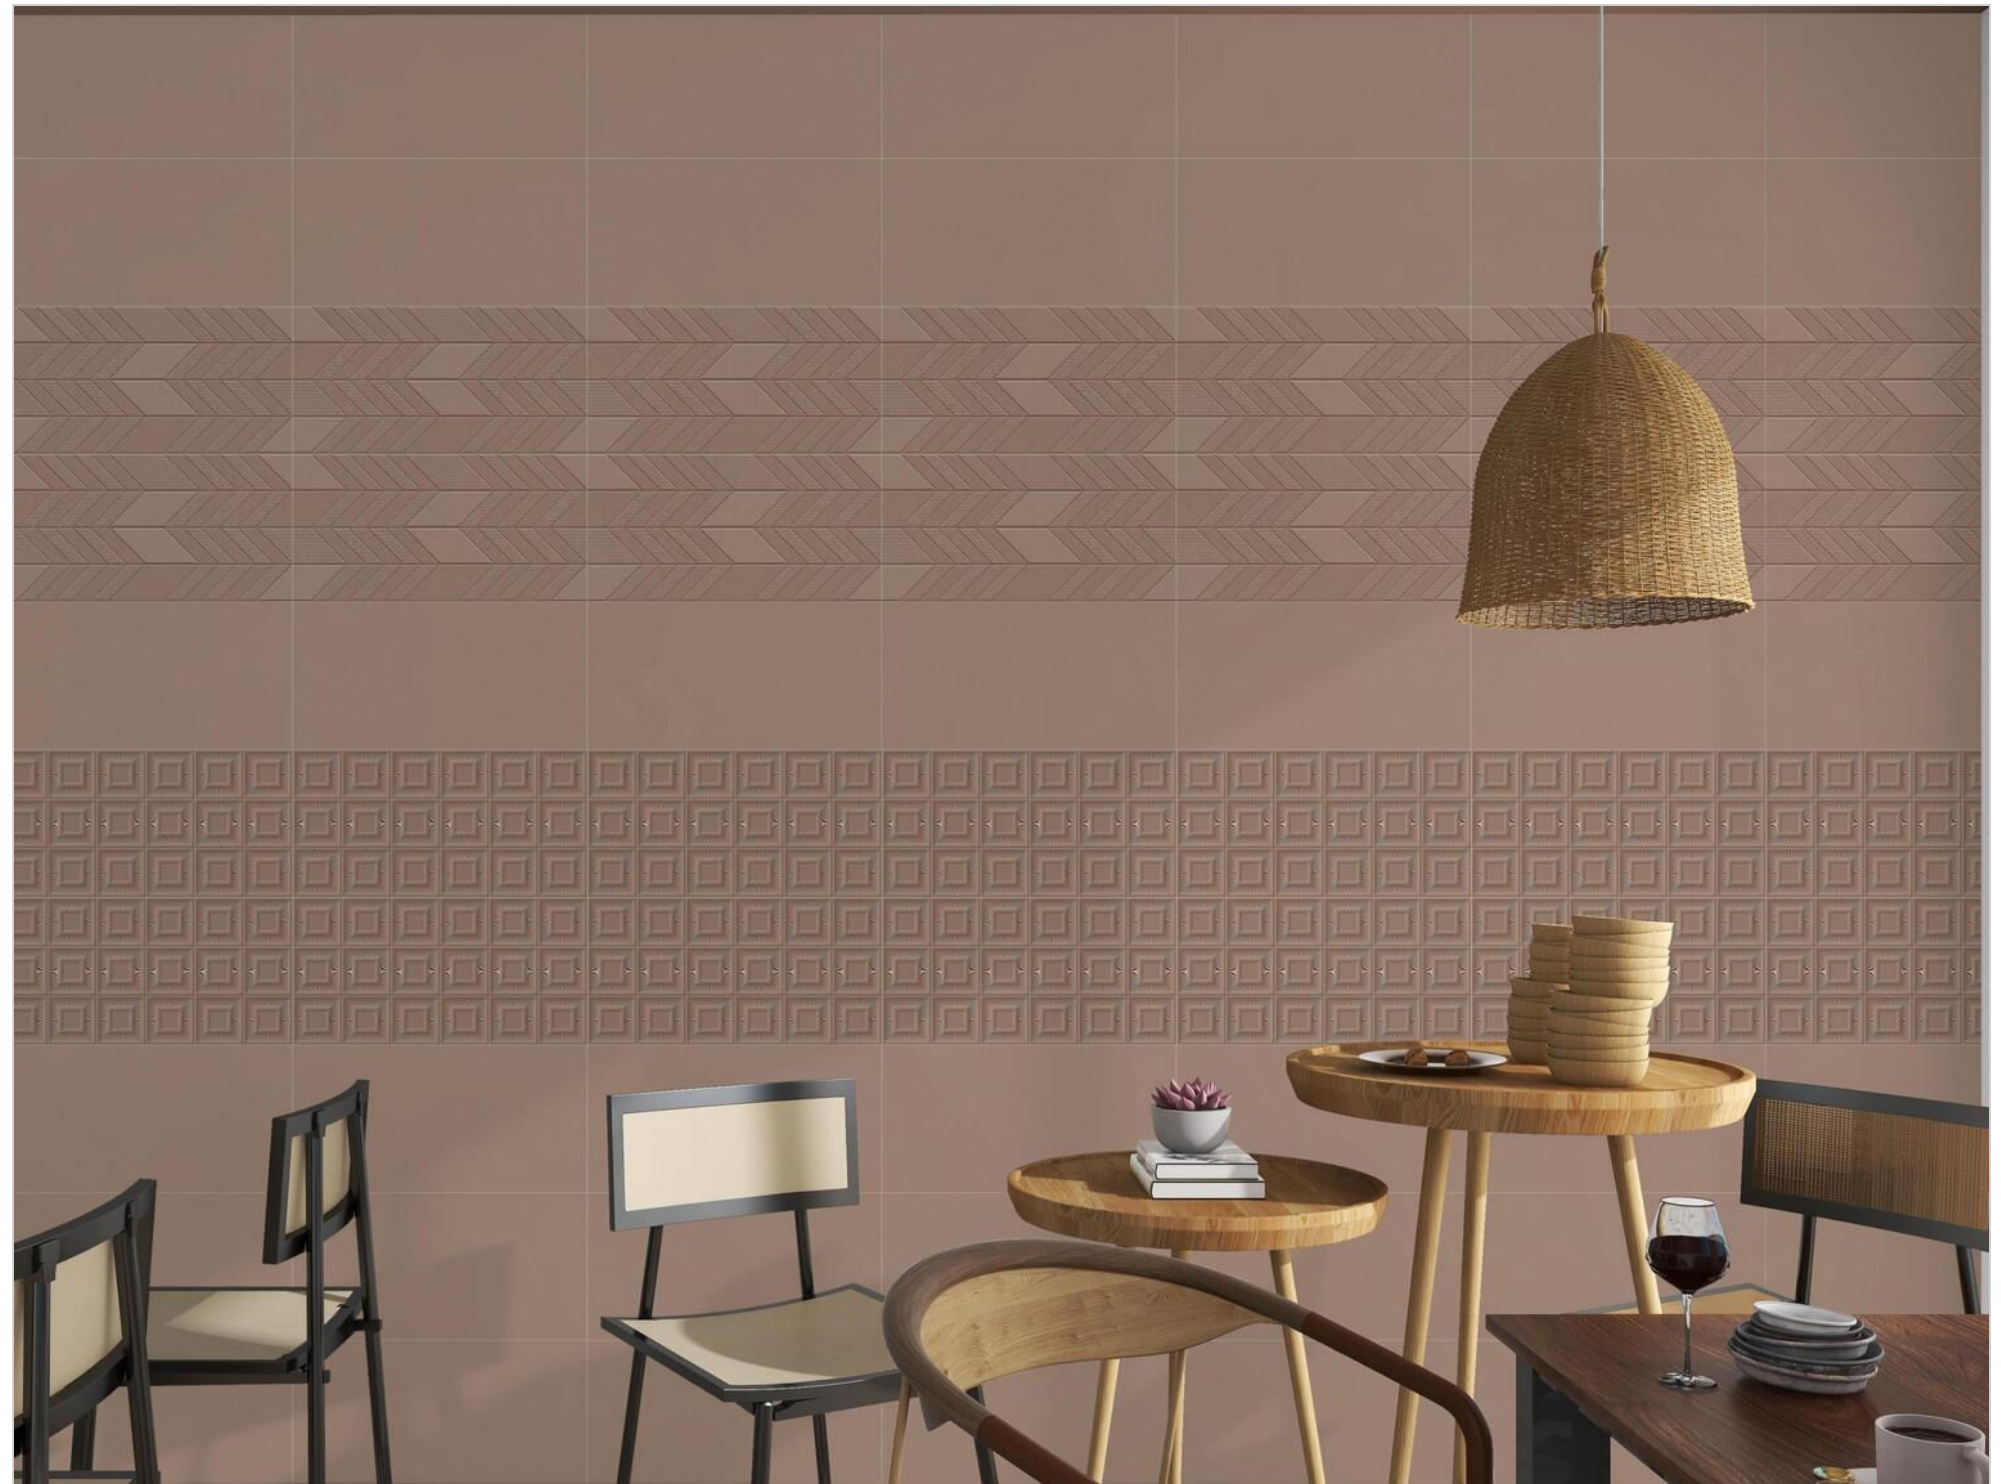

PASTEL

WALL TILES

300X
600MM

BILOXI COFFEE

BILOXI COFFEE HL-1

BILOXI COFFEE HL-2

Finish:Matt

Click to watch
hd photo