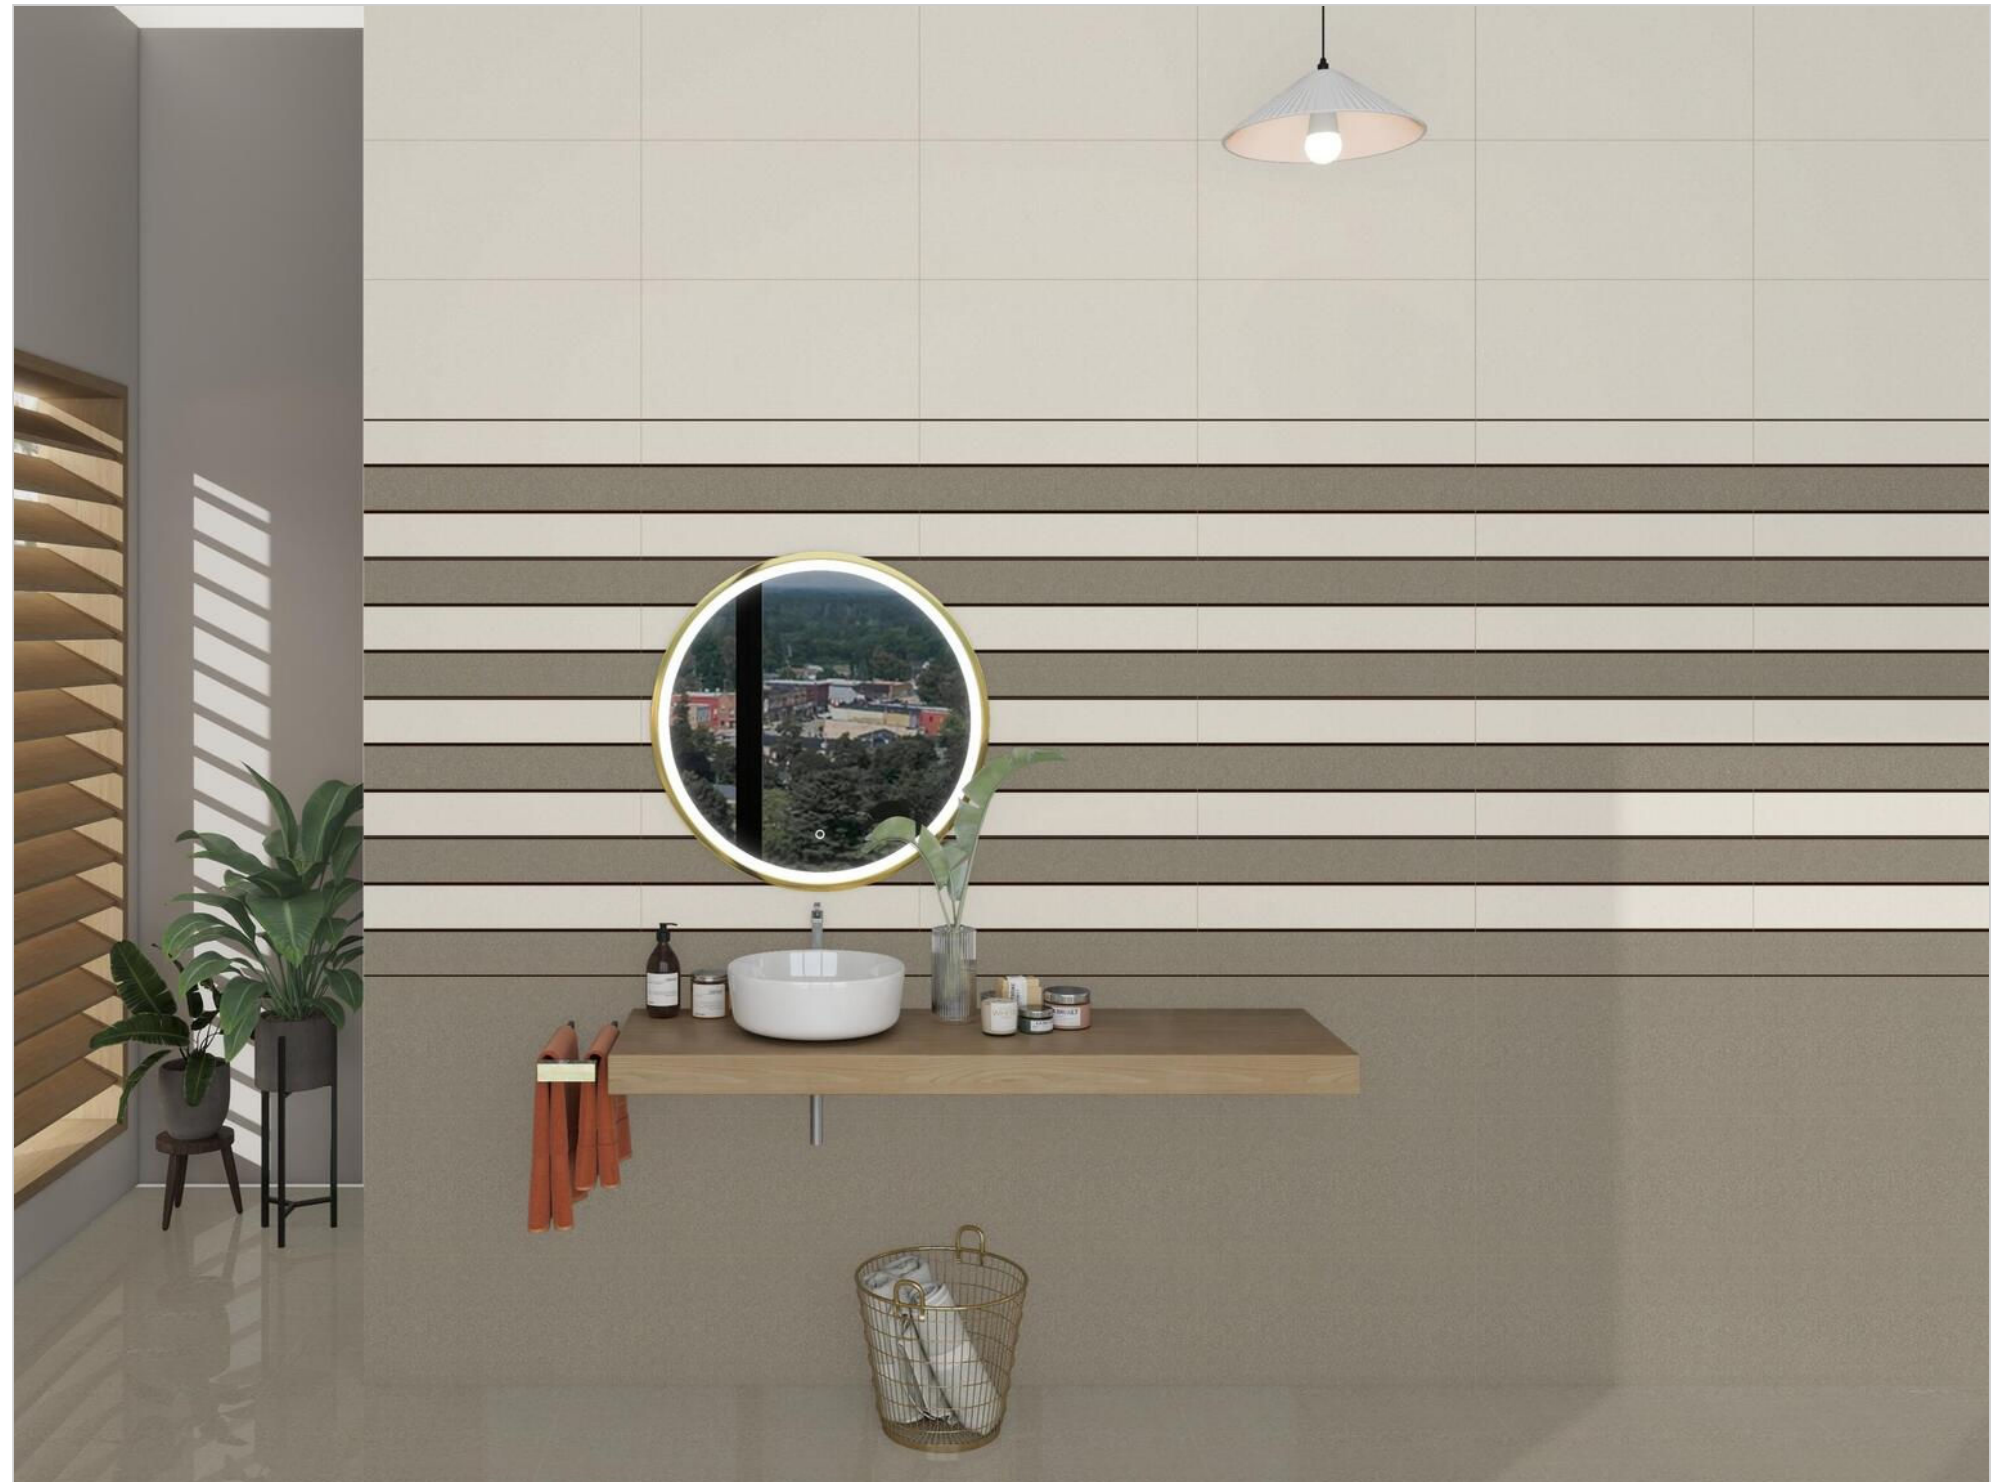

Finish: Matt

Click to watch
hd photo

BACK