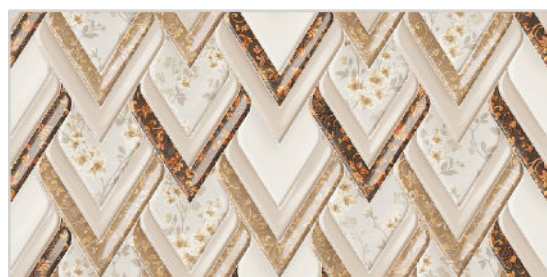

ALETHIS CREMA HL-1