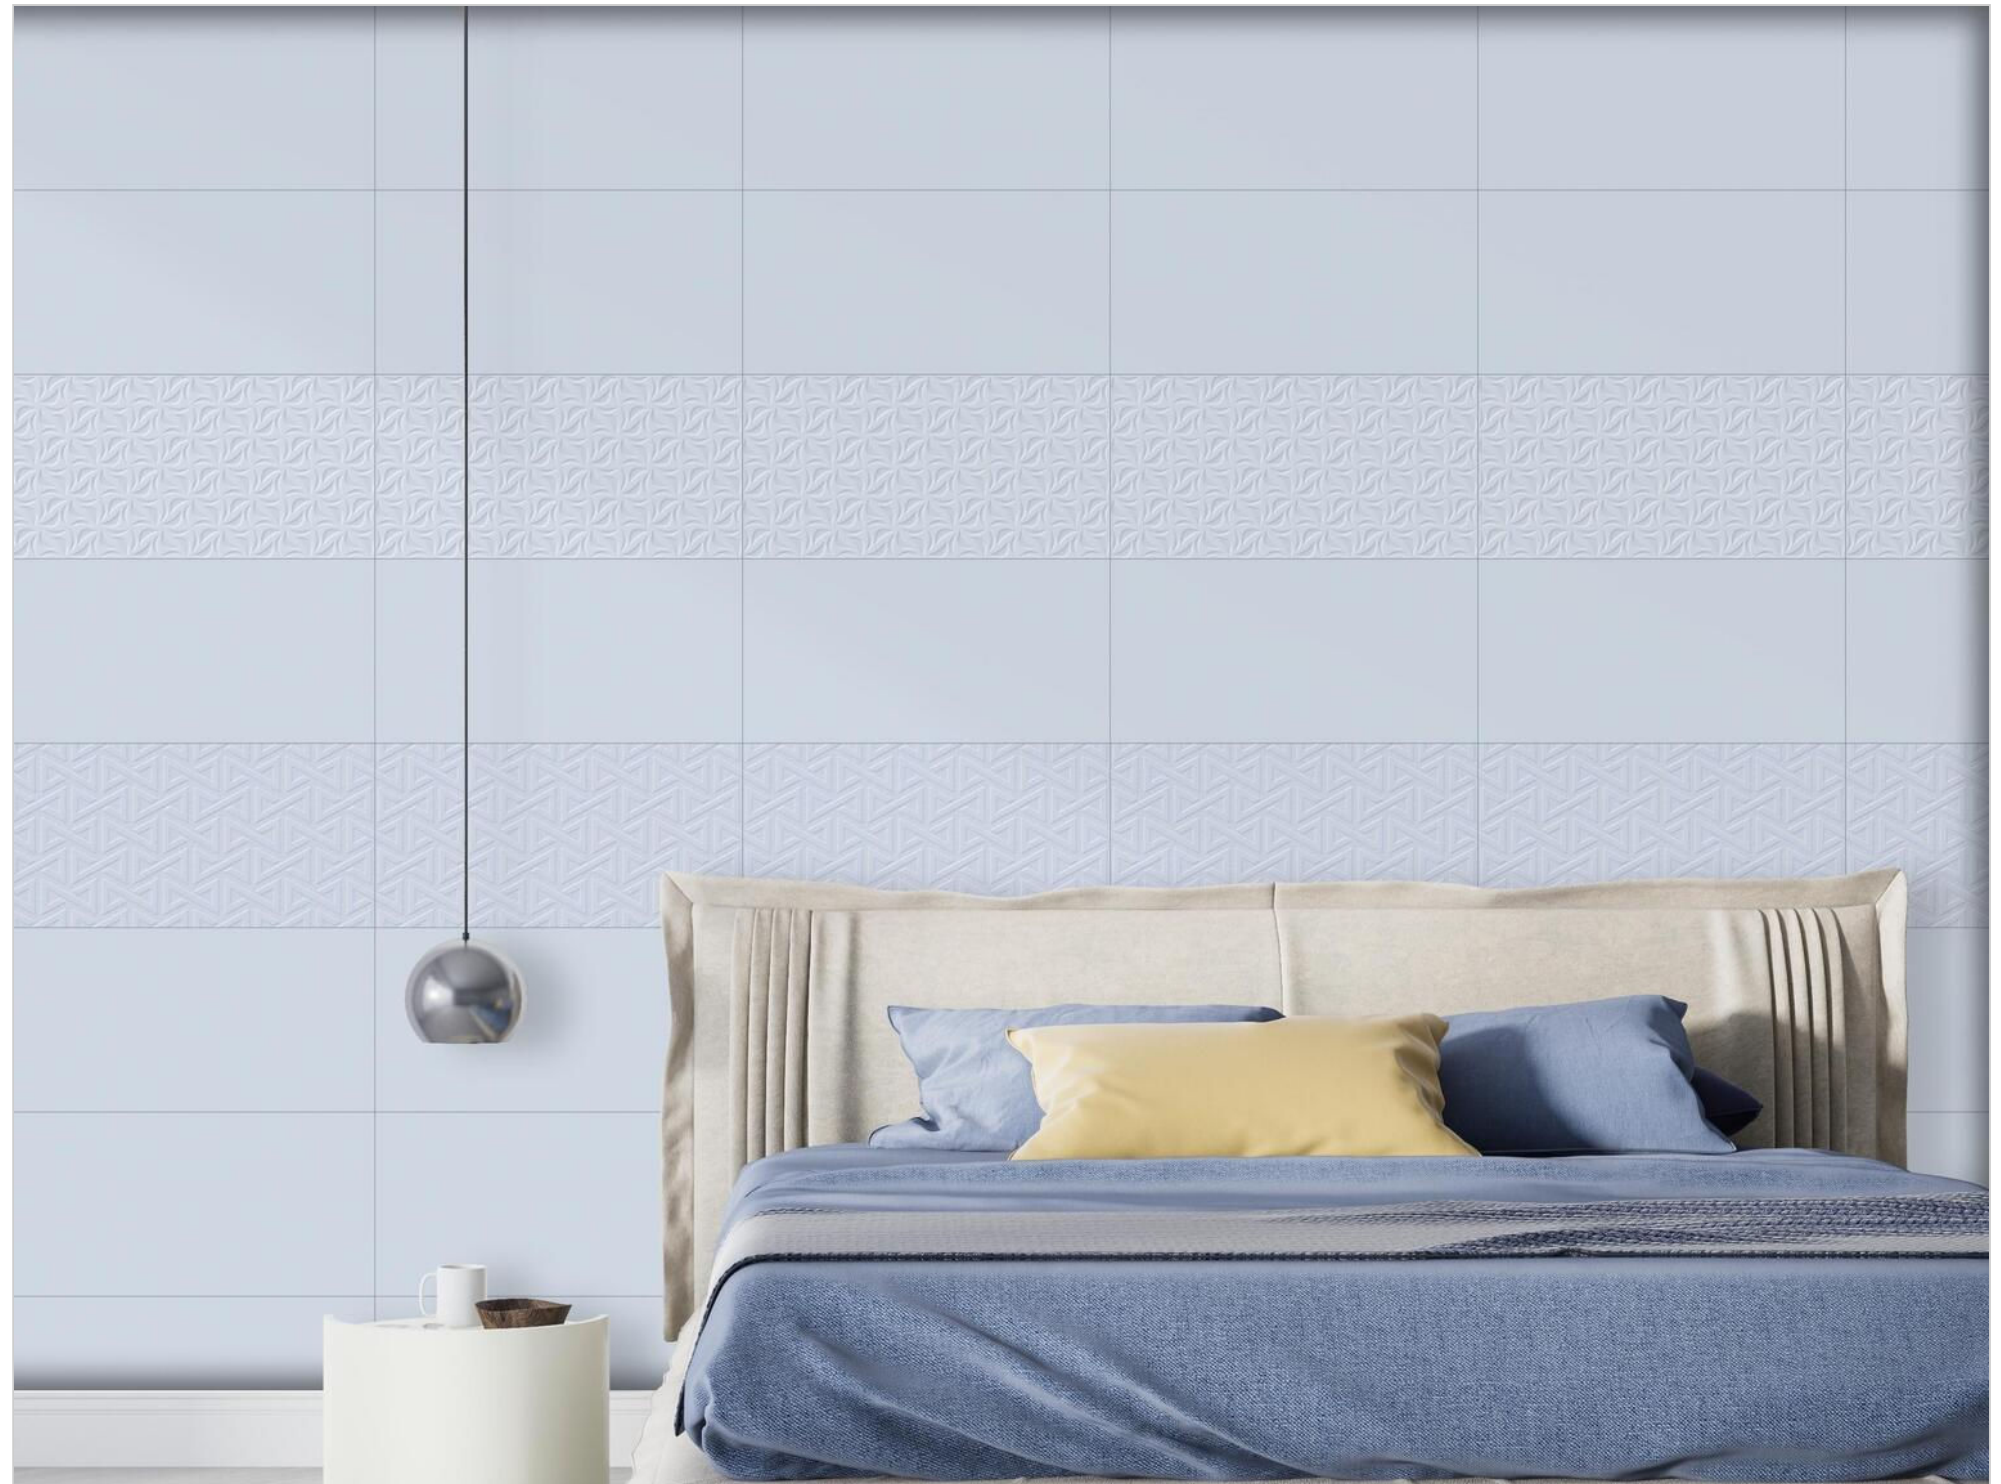

Finish: Matt

Click to watch
hd photo

BACK