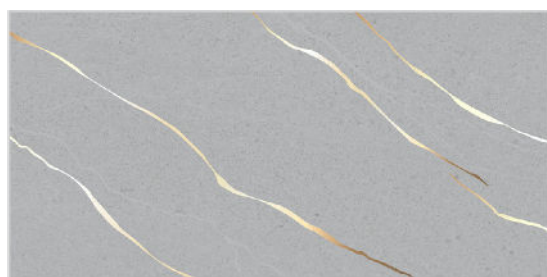

UMOK GOLDEN DARK-A