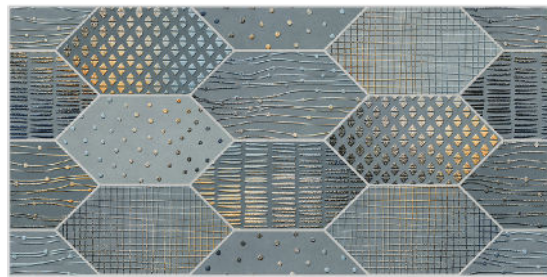

EXELA AQUA HL-1