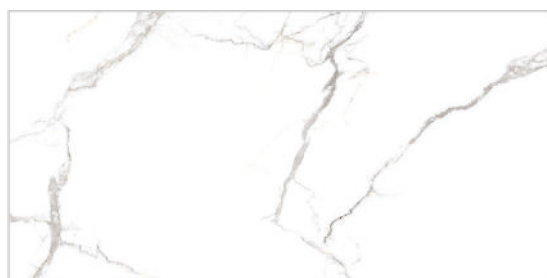

OSEKA GRIS-B