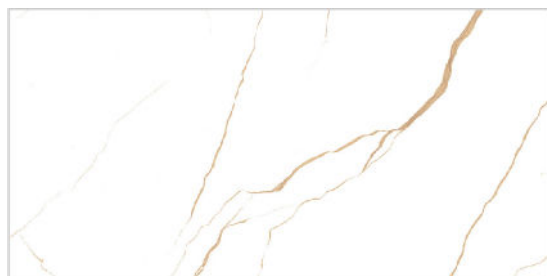

NOTRI BEIGE

NOTRI BEIGE HL-1

Finish:Matt

BACK

GLUE

WALL TILES

**300X
600MM**

OLINE BROWN-B