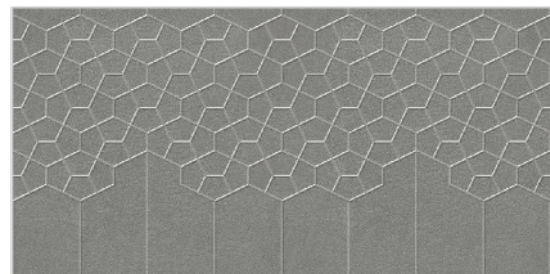

Finish:Matt

BACK

GLUE

WALL TILES

**300X
600MM**

LIKUZ COFFEE

LIKUZ COFFEE HL-1

LIKUZ COFFEE DARK