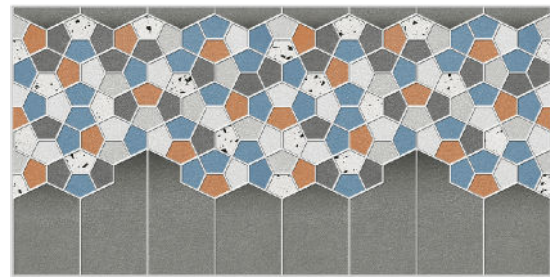

Finish:Matt

BACK

GLUE

WALL TILES

**300X
600MM**

LIKUZ COFFEE

LIKUZ COFFEE HL-1

LIKUZ COFFEE DARK