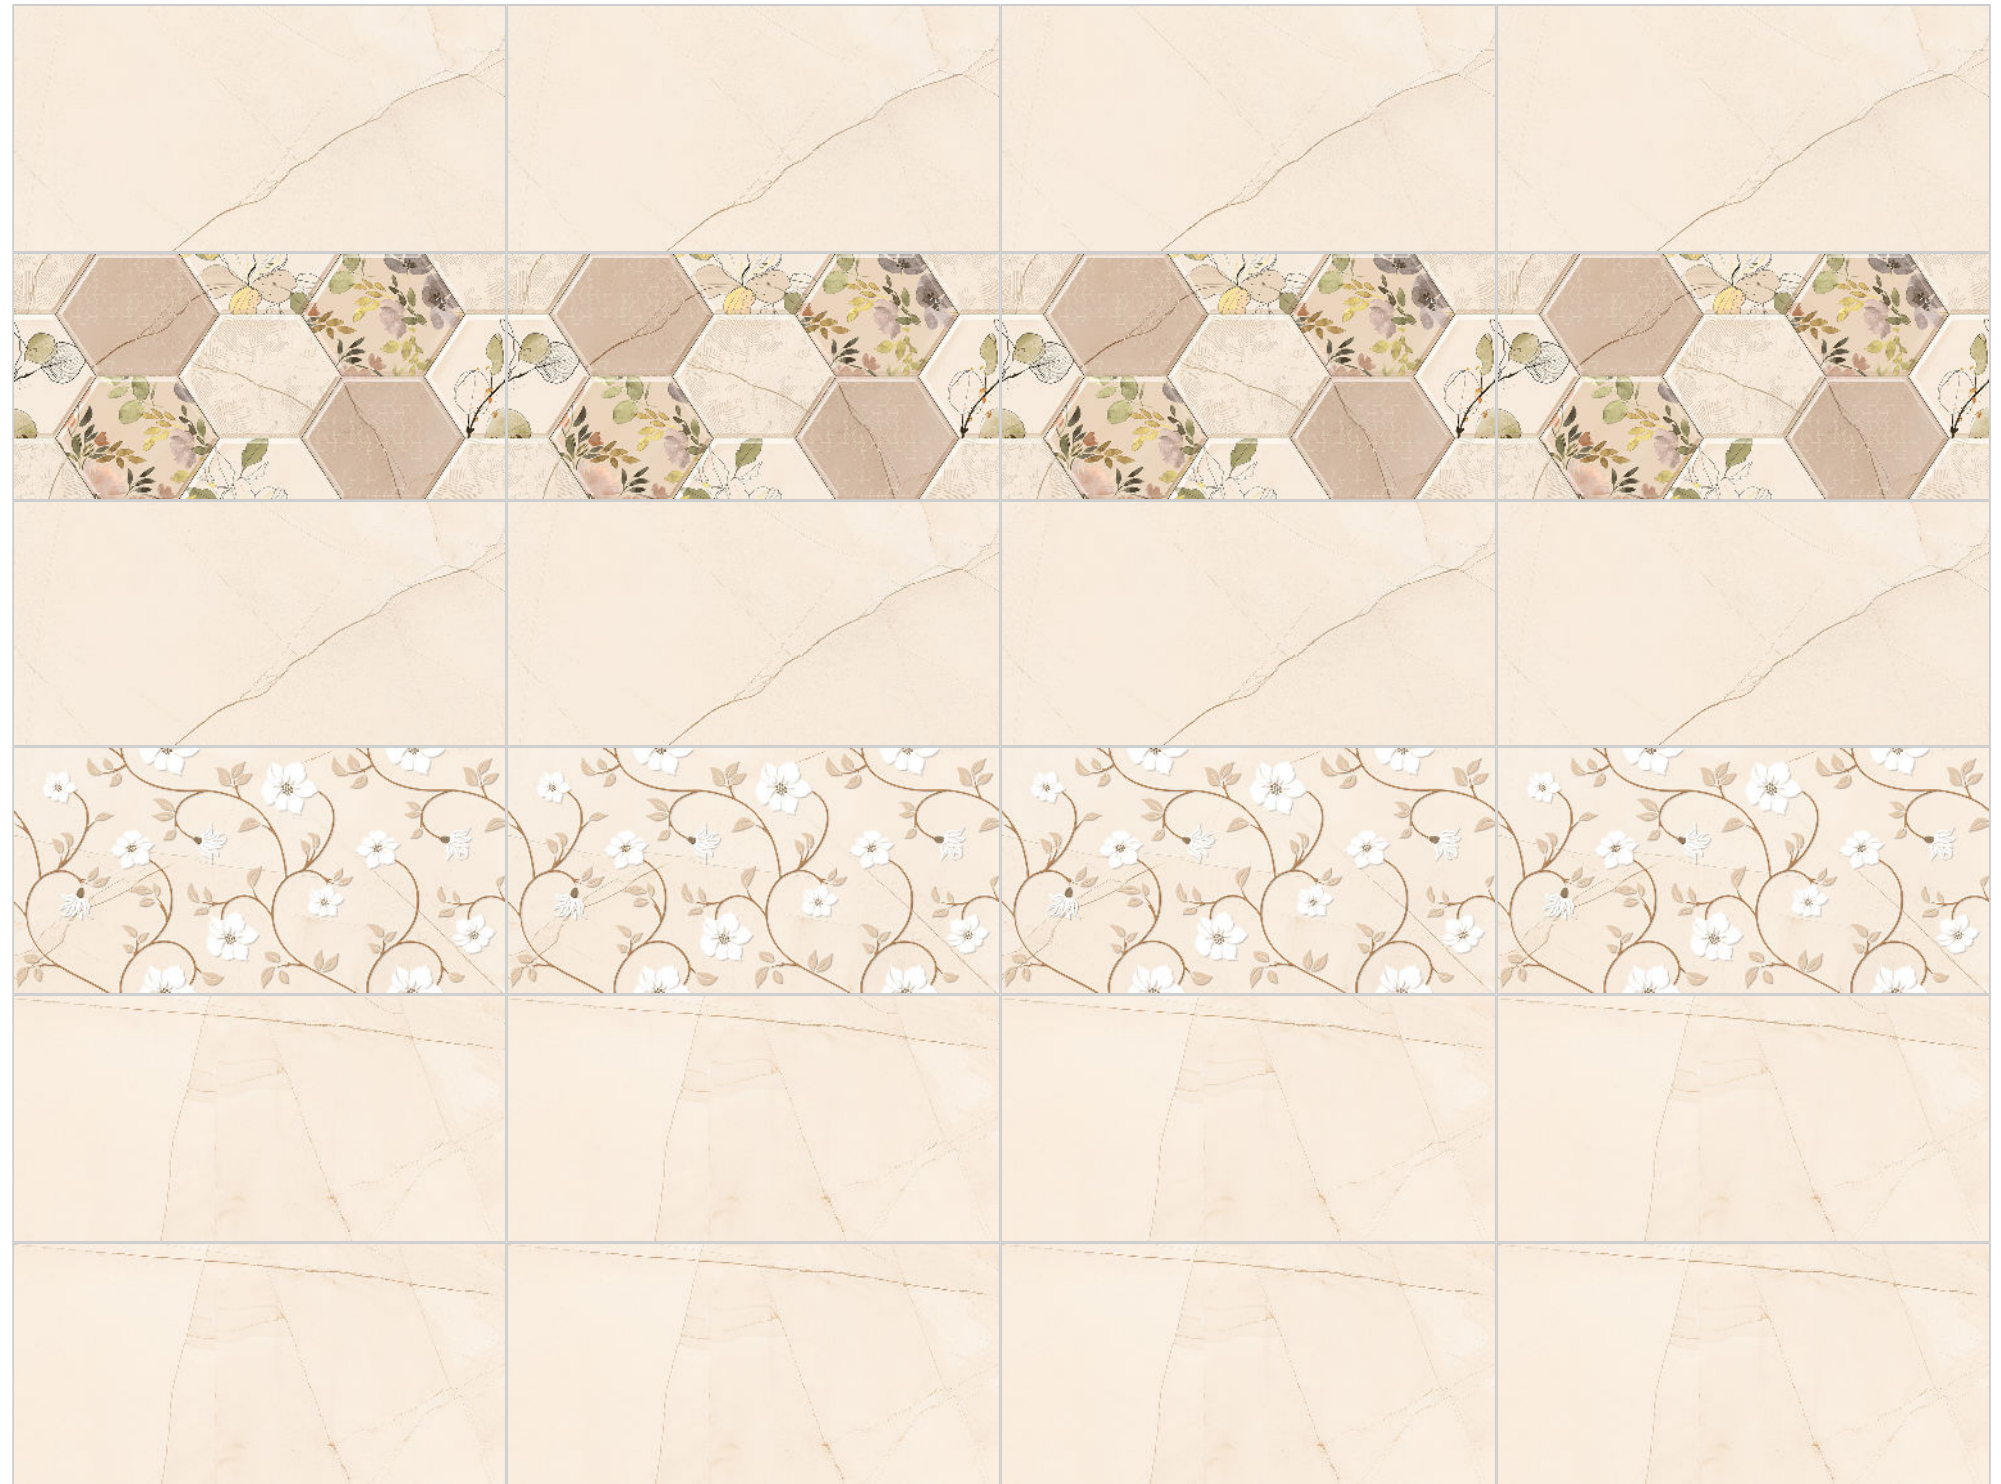

Finish: Matt

BACK