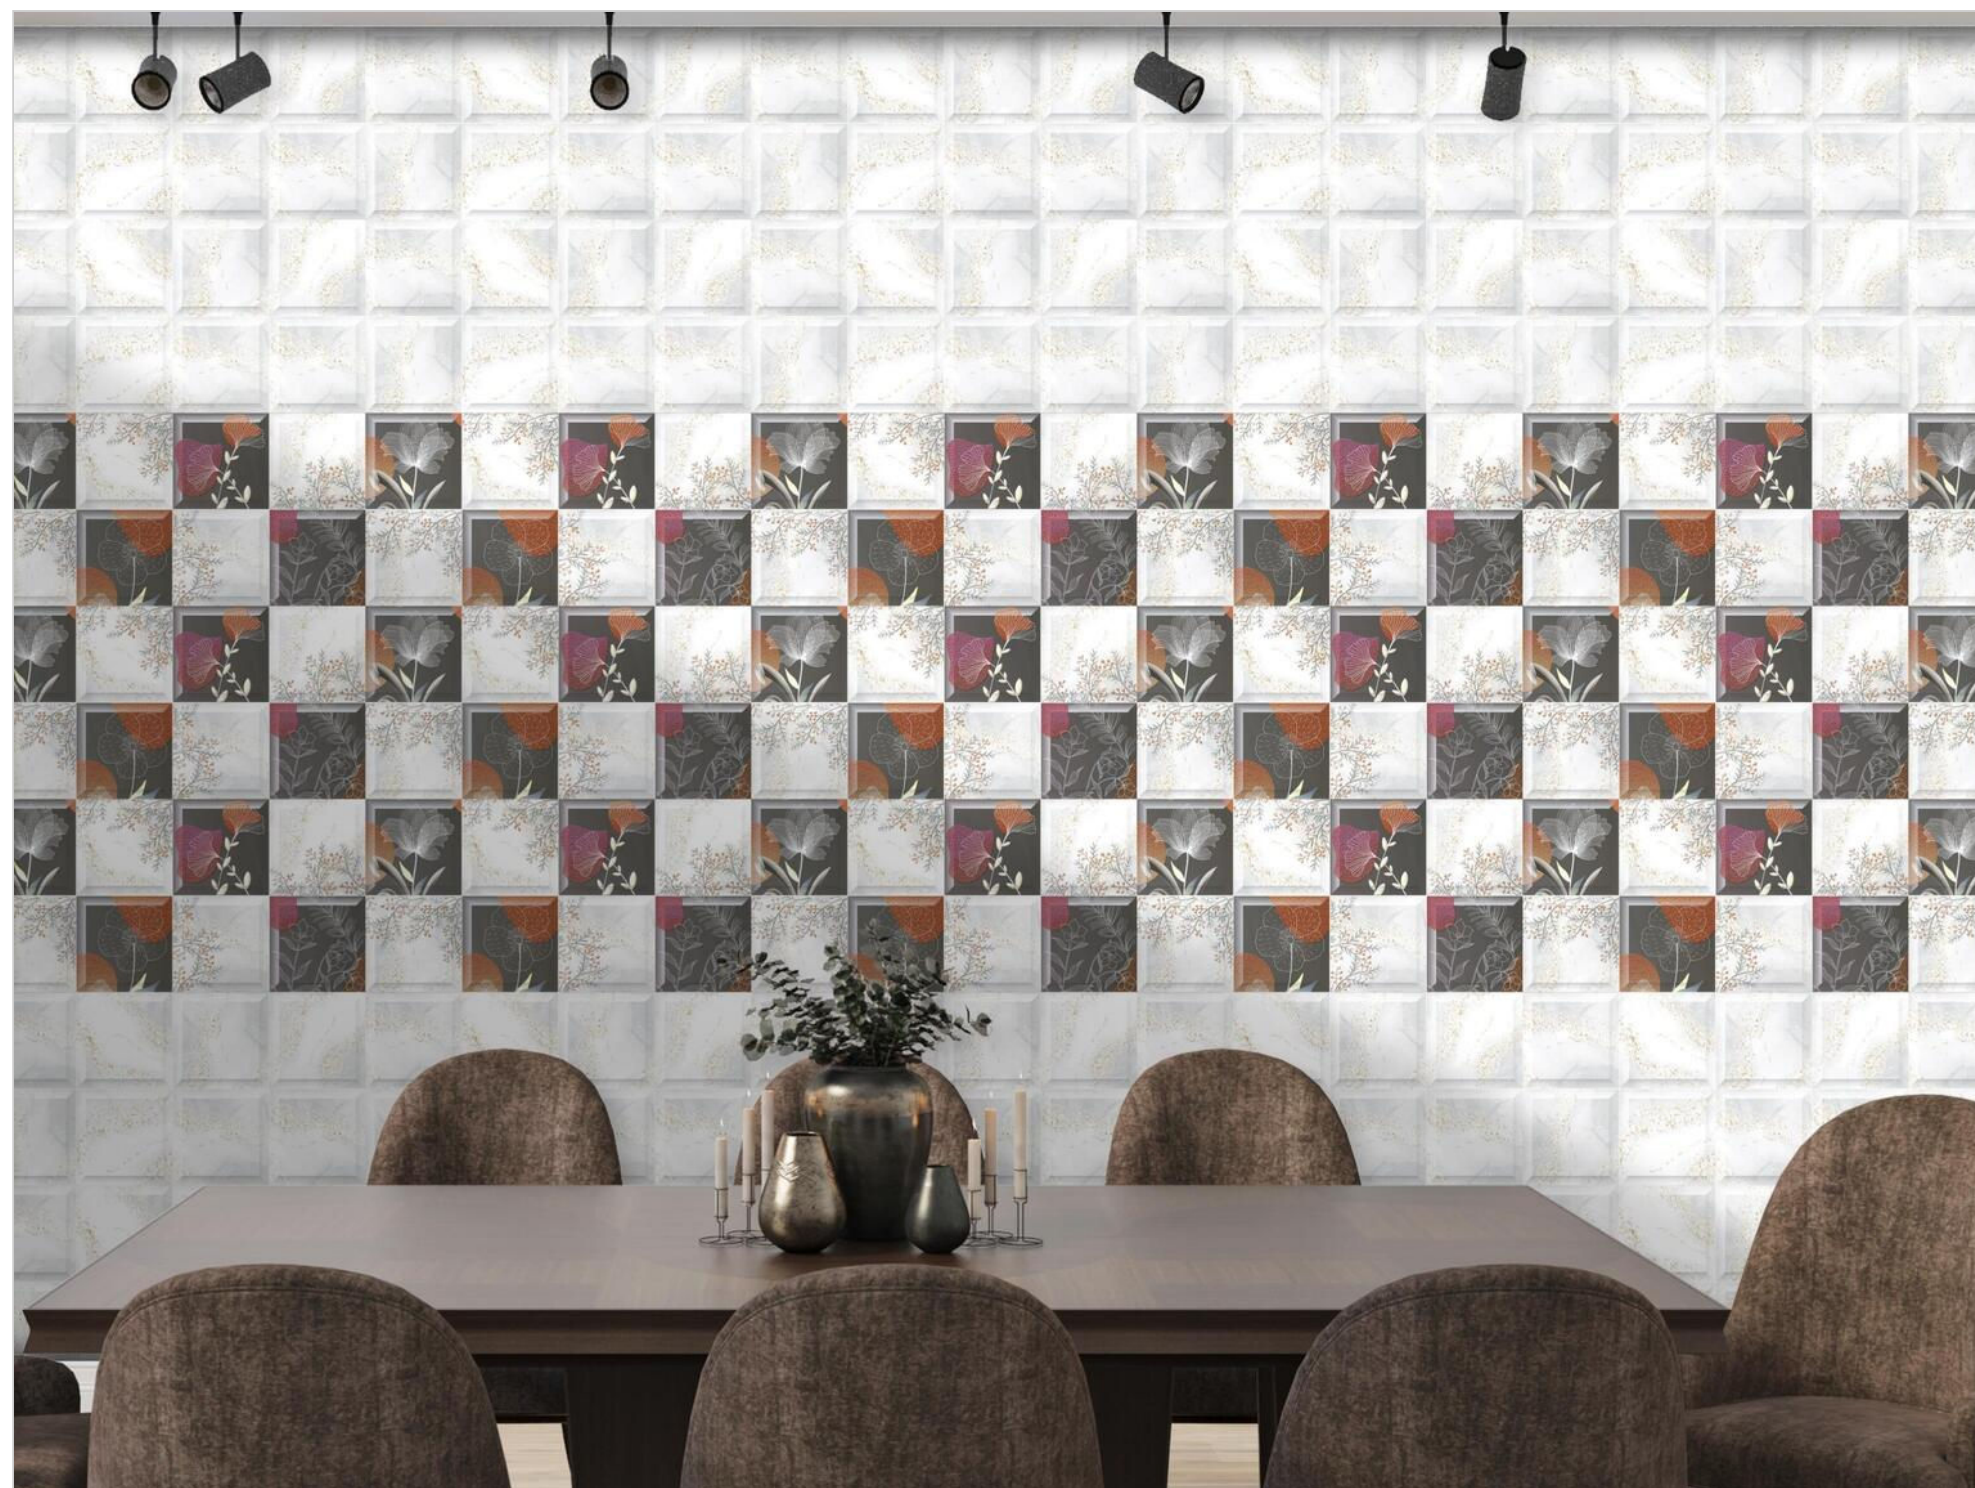

WALL TILES

**300X
600MM**

RITVAL GRIS

RITVAL GRIS HL-1

Finish:Matt

 Click to watch
hd photo

BACK

GLUE