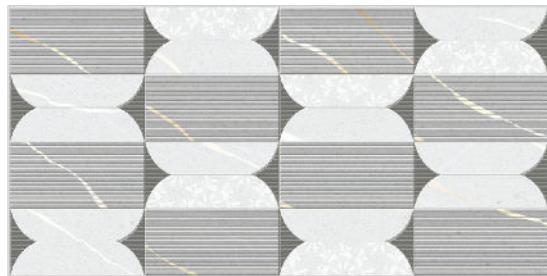

TONFA VERDE DARK-A

Finish:Matt

 Click to watch
hd photo

BACK

GLUE

WALL TILES

**300X
600MM**

UMOK GOLDEN-A