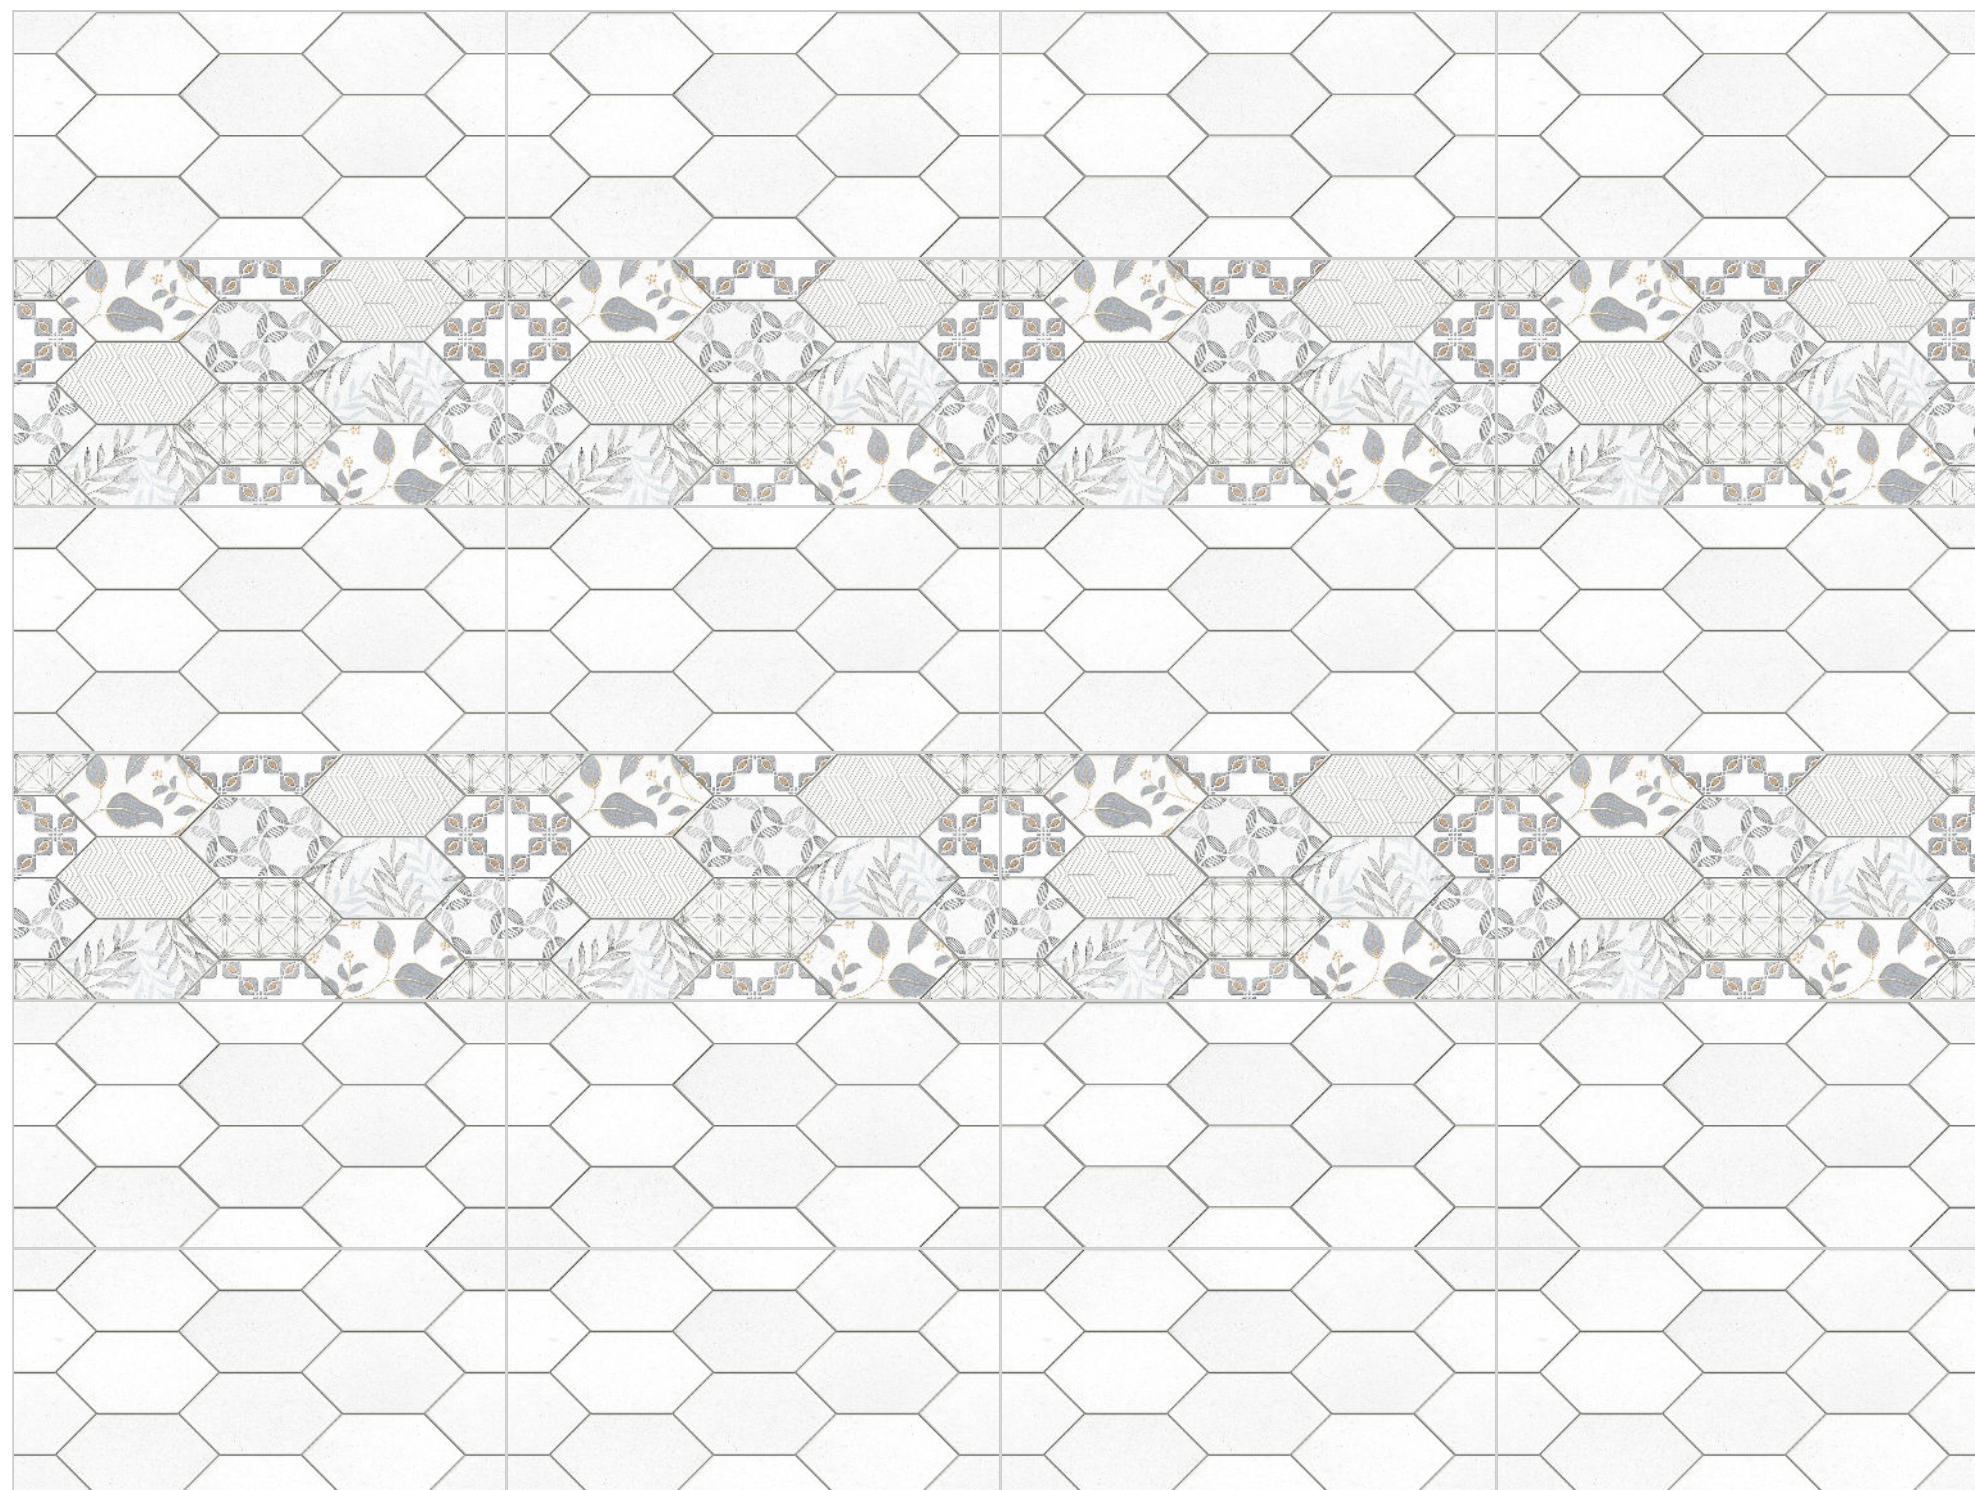

Finish: Matt

BACK