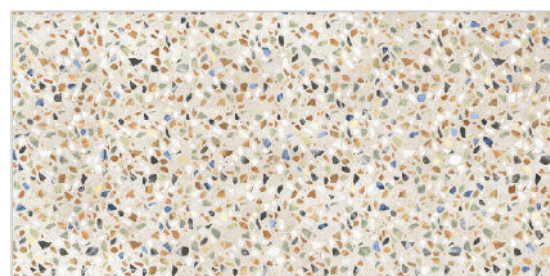

PATINCE BEIGE DARK