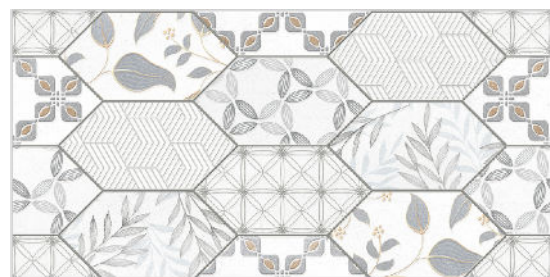

NOTRI BEIGE HL-1