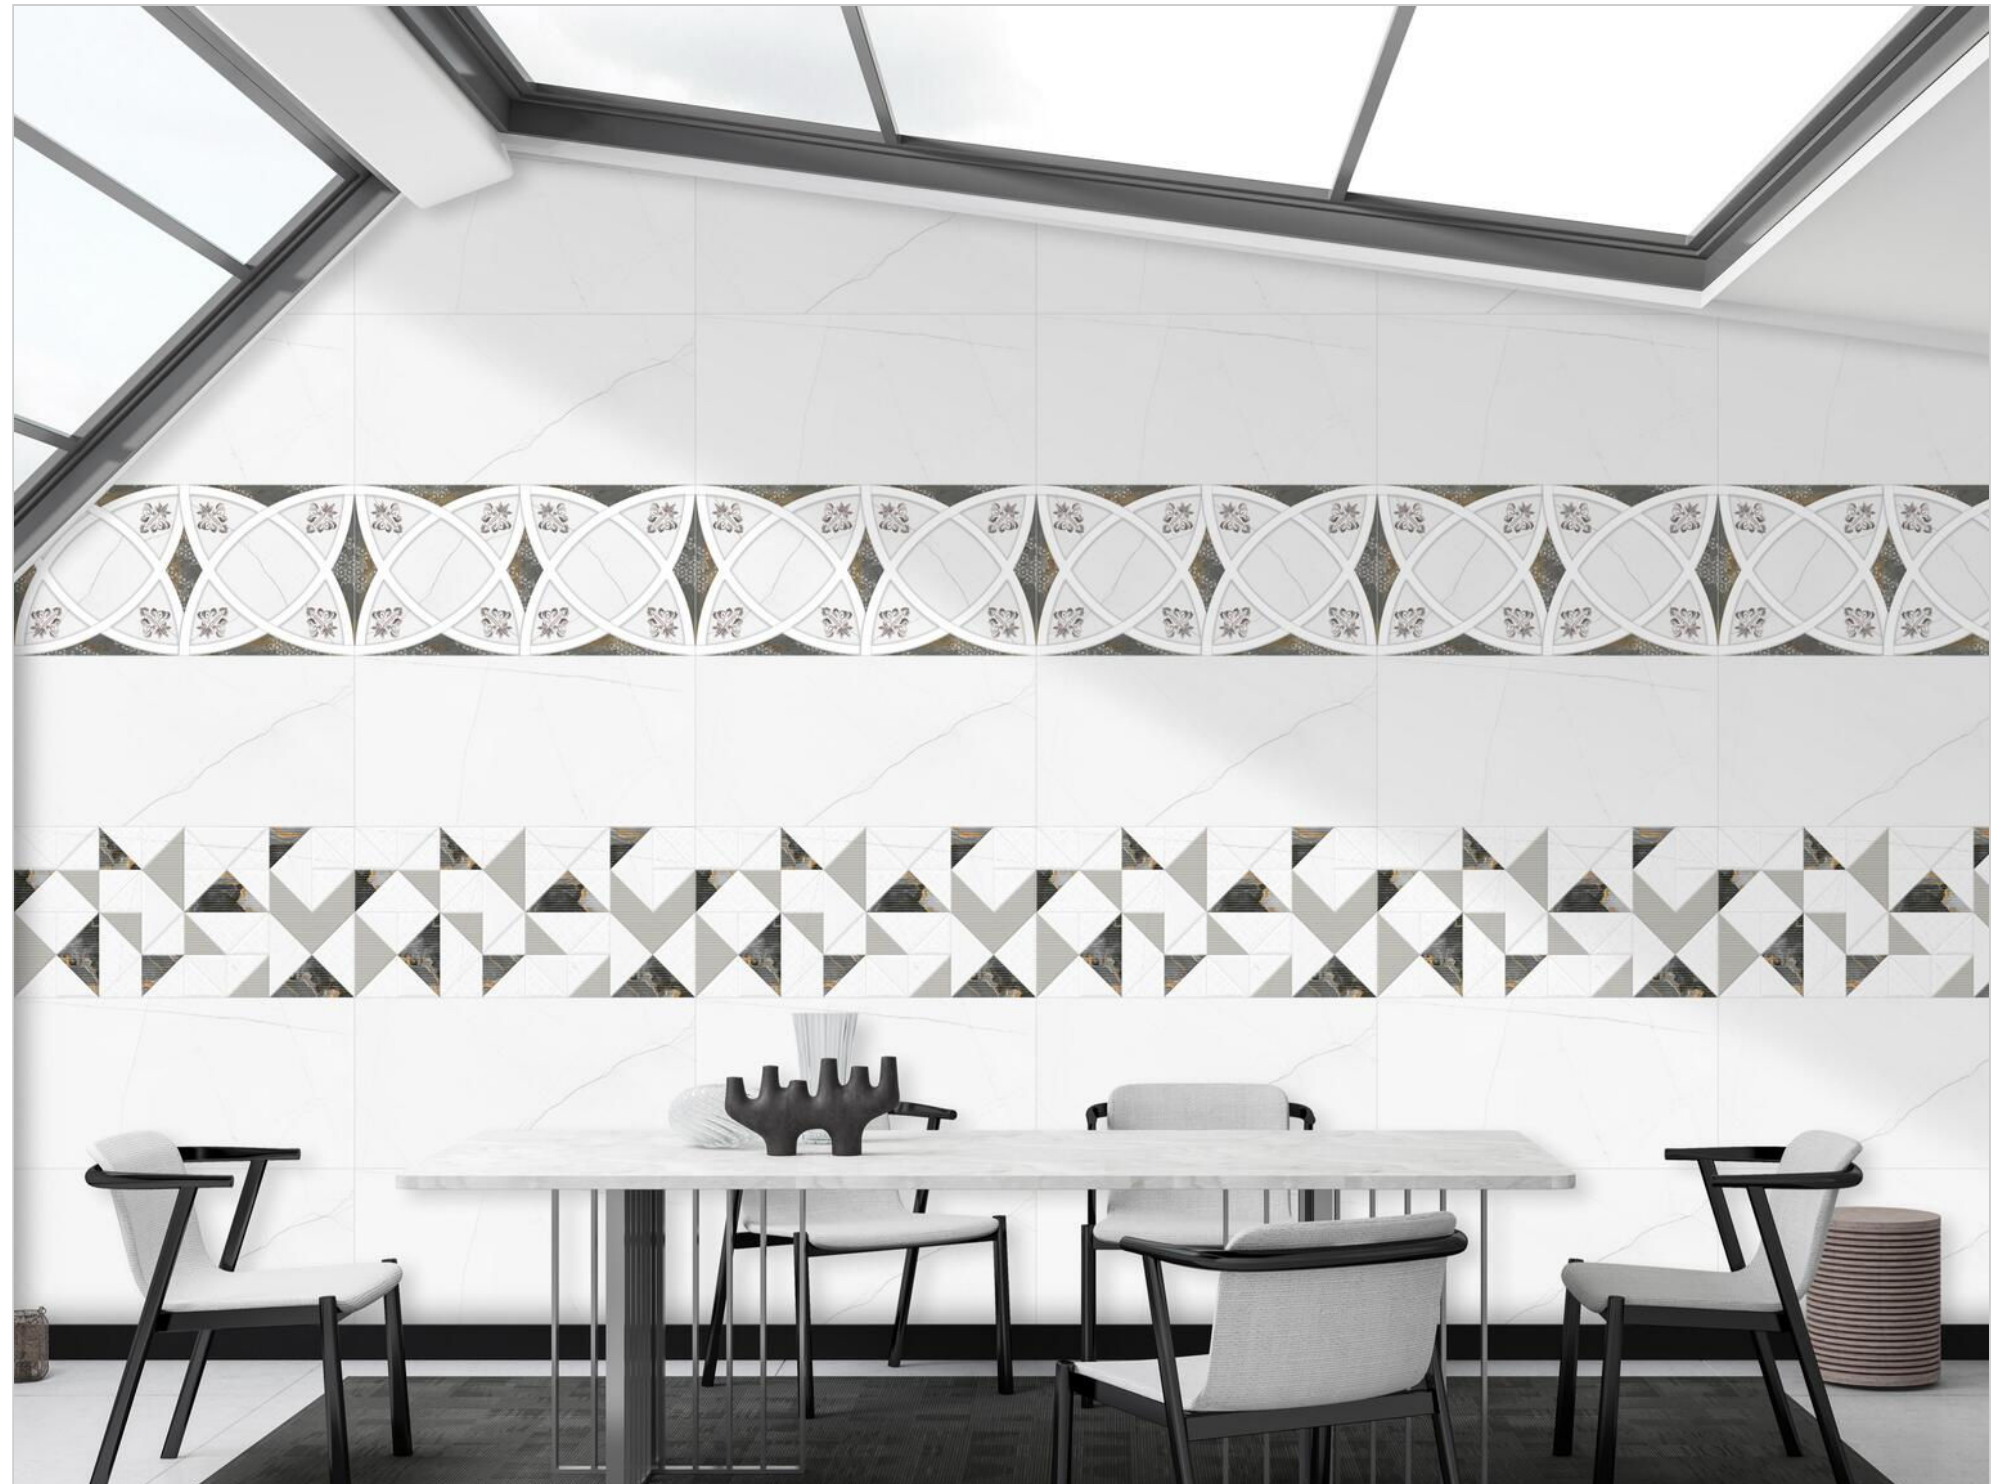

Finish: Matt

Click to watch
hd photo

BACK