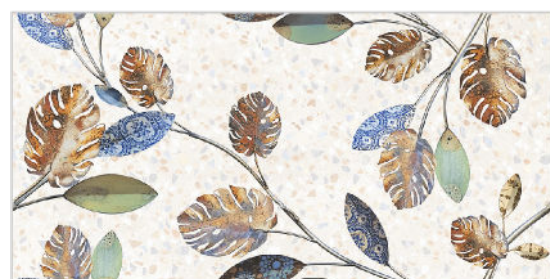

PATINCE BEIGE HL-1