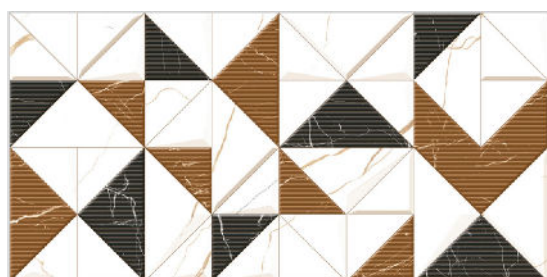

OLINE BROWN HL-2