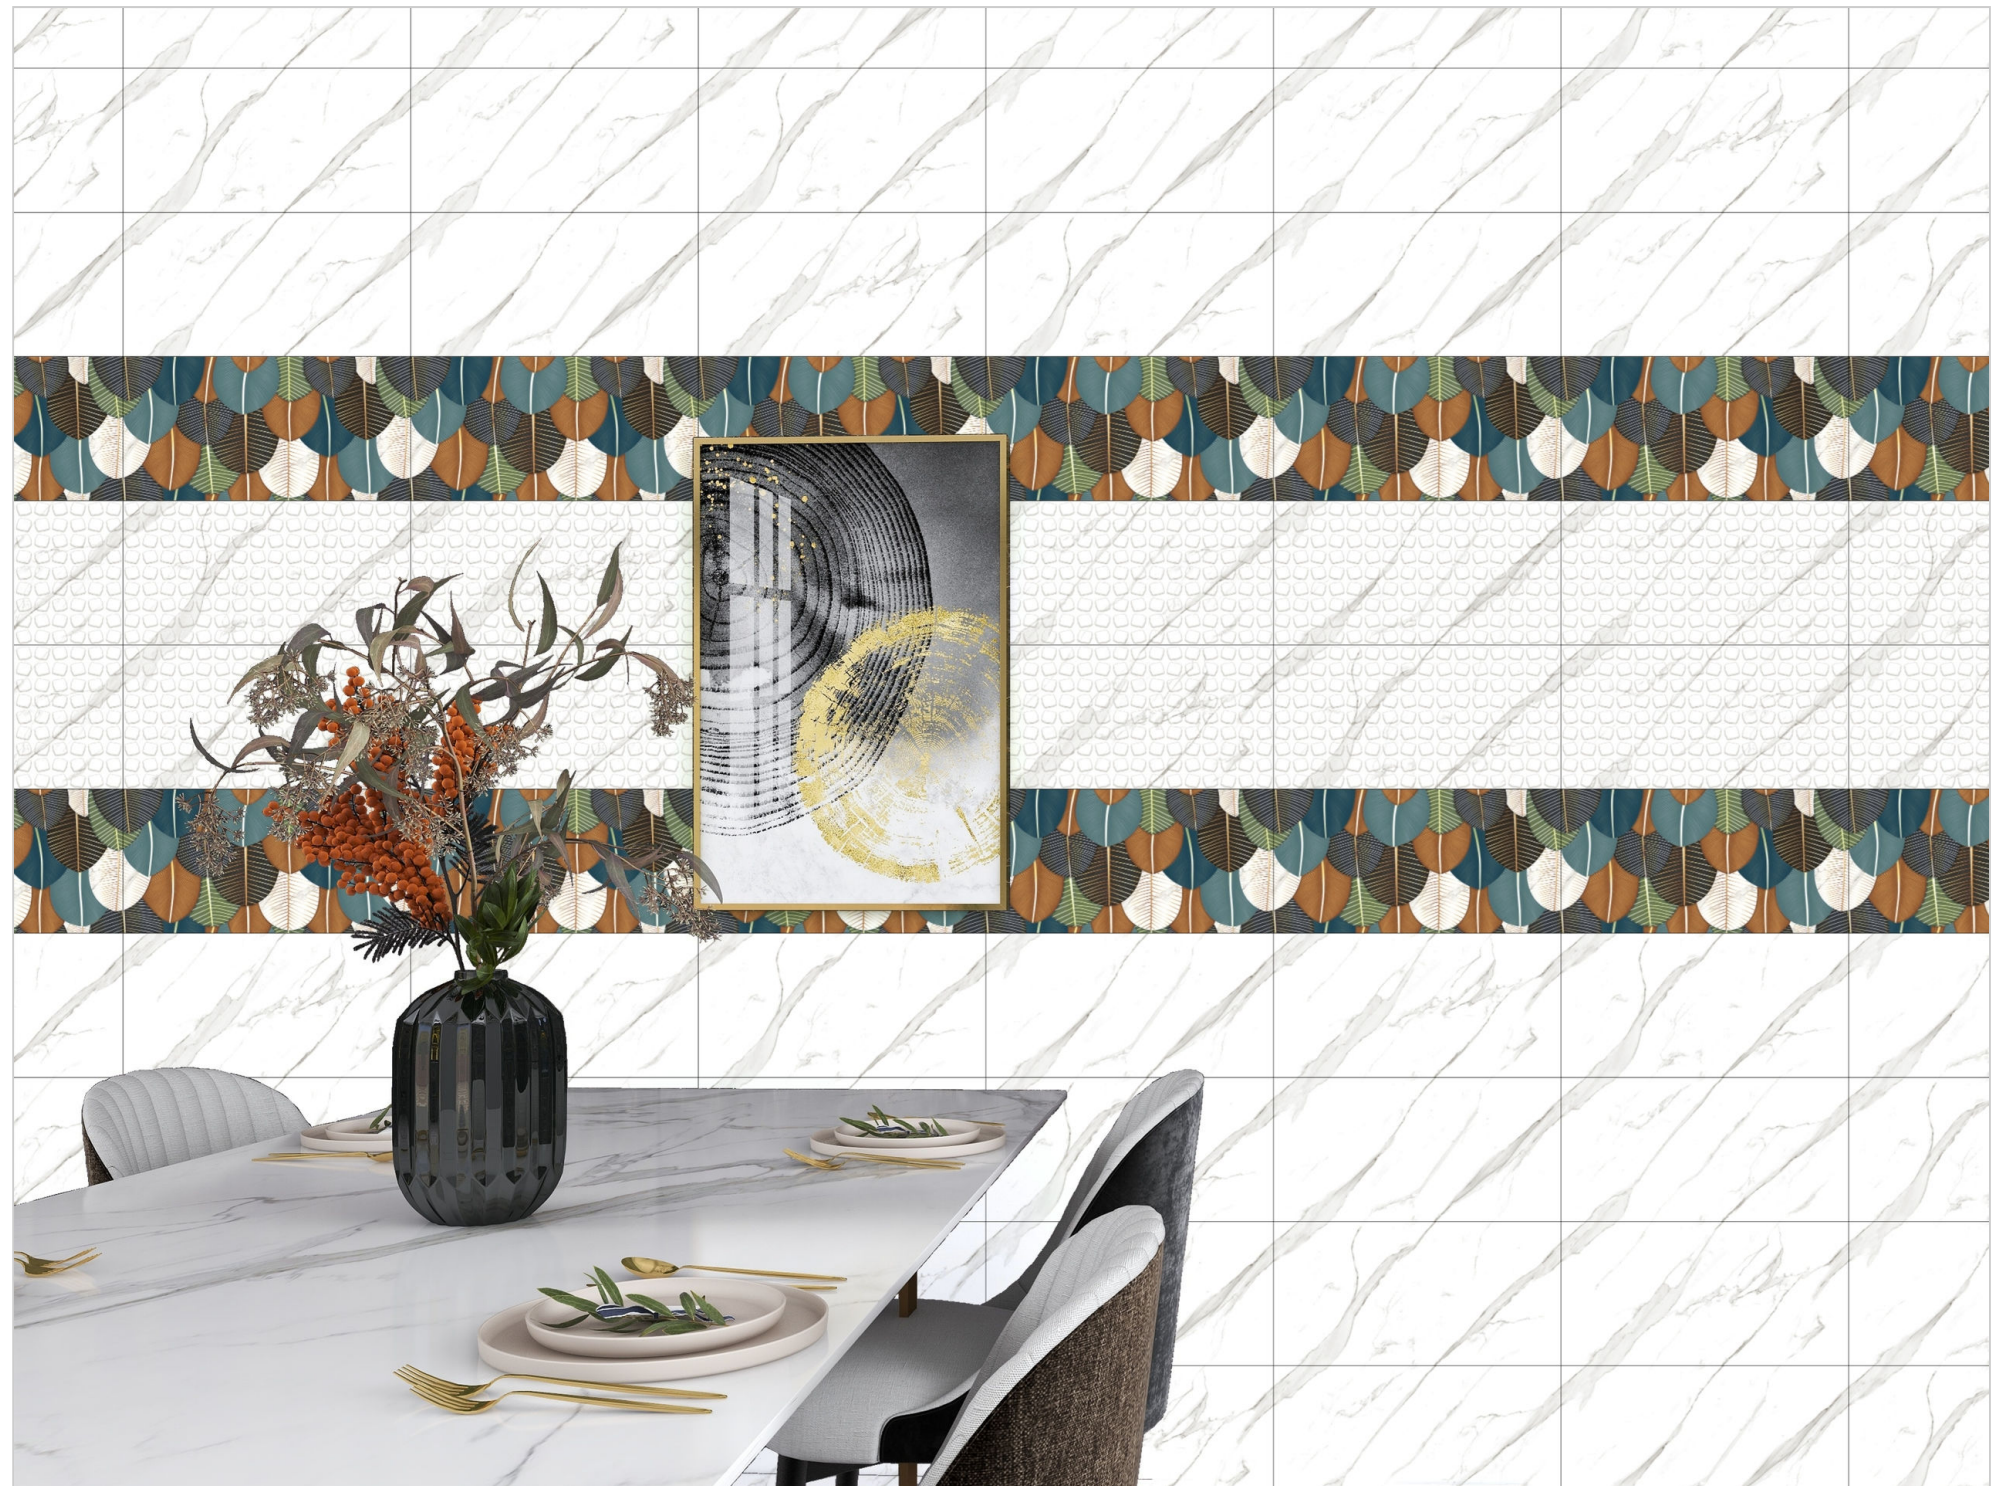

Finish:Glossy

Click to watch
hd photo

BACK