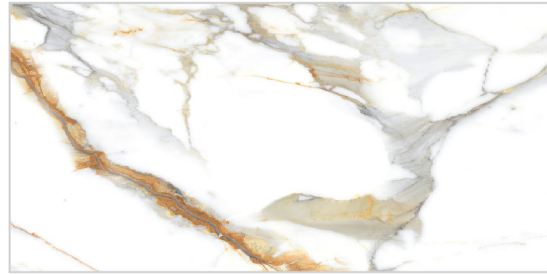

SATVARIO

WALL TILES

300X
600MM

AIRSON BROWN