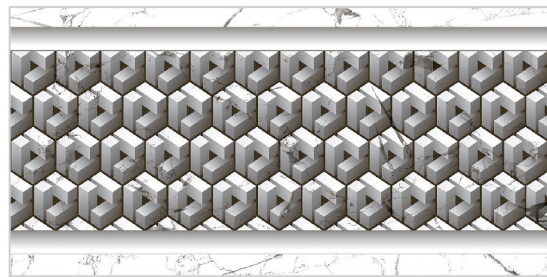

RATNA BLACK HL-2

Finish:Glossy

BACK

SATVARIO

WALL TILES

300X
600MM

RAZEKI BLACK

RAZEKI BLACK HL-1