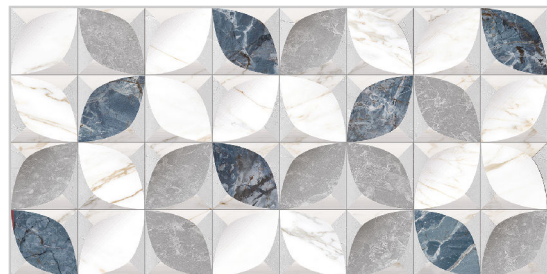

Finish:Glossy

Click to watch
hd photo

BACK

SATVARIO

WALL TILES

300X
600MM

EVONA BEIGE

EVONA BEIGE HL-1