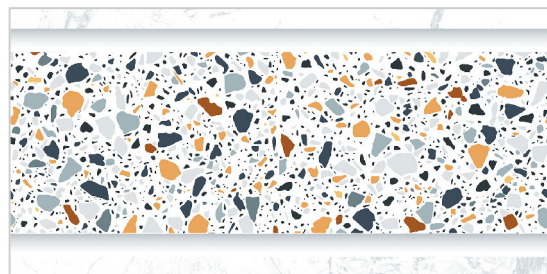

Finish:Glossy

Click to watch
hd photo

BACK

SATVARIO

WALL TILES

300X
600MM

VITE AQUA

VITE AQUA HL-1