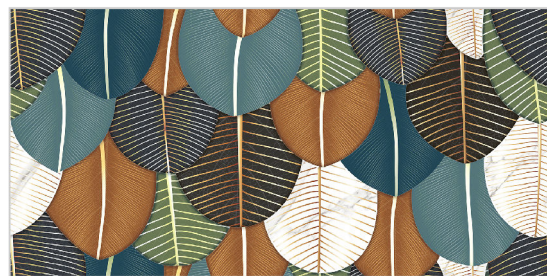

ROBIN GRIS HL-2