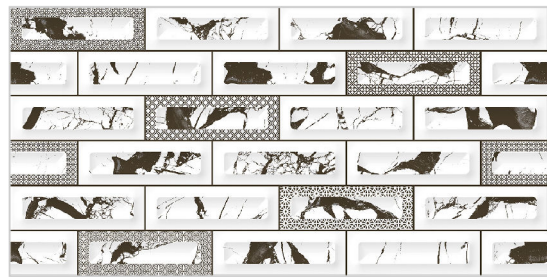

300X
600MM

PRENTO GRIS

PRENTO GRIS HL-1

Finish:Glossy

Click to watch
hd photo

BACK

RATNA BLACK

RATNA BLACK HL-1