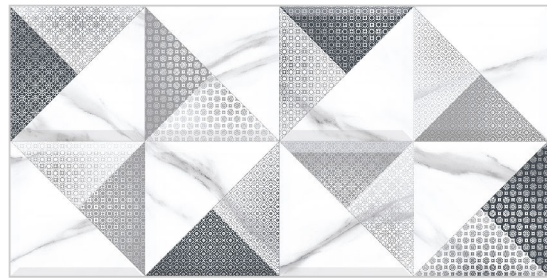

DEGO GRIS HL-1