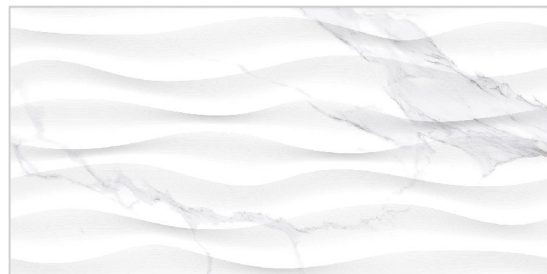

Click to watch
hd photo

BACK

SATVARIO

WALL TILES

300X
600MM

MIHARO GRIS

MIHARO GRIS HL-1

Finish:Glossy