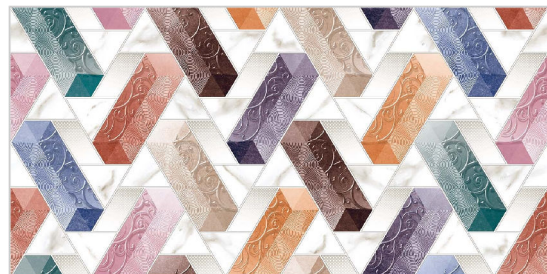

GRICA GRIS HL-1