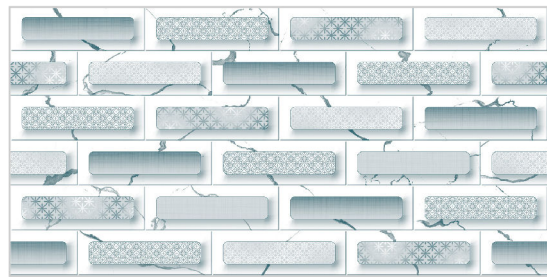

ZASH GRIS HL-2

Finish:Glossy

Click to watch
hd photo

BACK

SATVARIO

WALL TILES

300X
600MM

ZEROQO AQUA