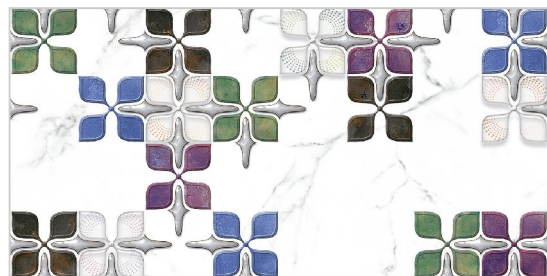

BIIGARA GRIS HL-2