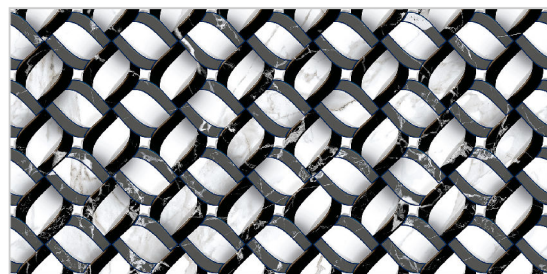

NAYLA GRIS HL-2