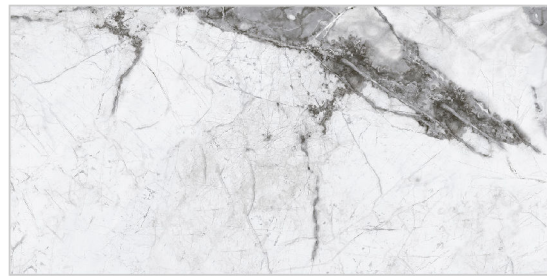

Click to watch
hd photo

BACK

SATVARIO

WALL TILES

300X
600MM

HINGAVO GRIS

HINGAVO GRIS HL-1

Finish:Glossy