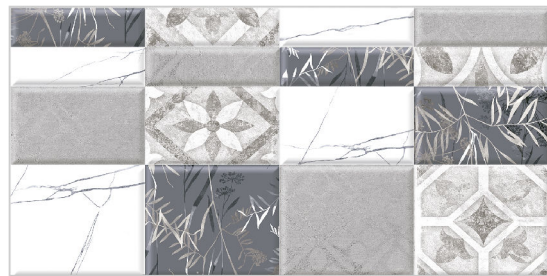

Click to watch
hd photo

BACK

SATVARIO

WALL TILES

300X
600MM

HOP GRIS

HOP GRIS HL-1

Finish:Glossy