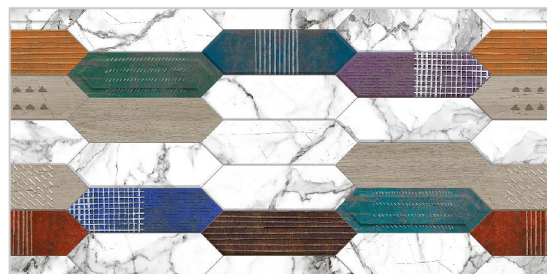

ACUTE GRIS HL-2