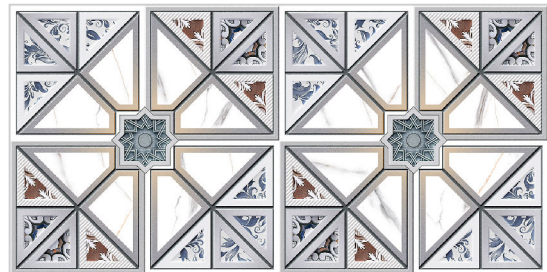

DECTUR GRIS HL-1