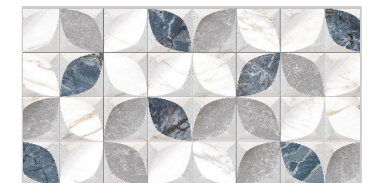

EVONA BEIGE HL-1