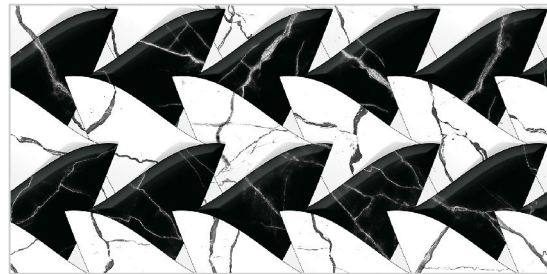

BACK

SATVARIO

WALL TILES

300X
600MM

SOROLY BLACK

SOROLY BLACK HL-1

Finish:Glossy

Click to watch
hd photo