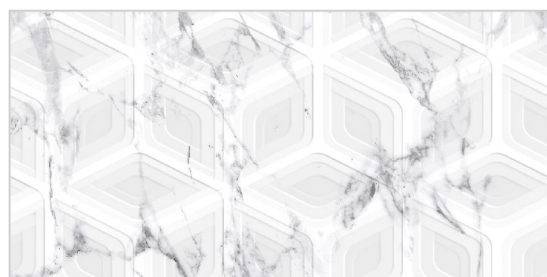

WINGS GRIS HL-3