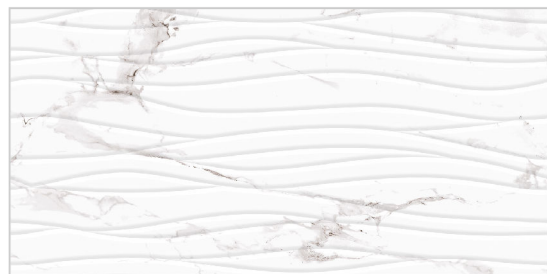

NAYLA BEIGE HL-2