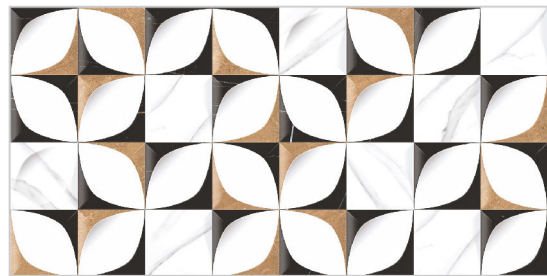

Click to watch
hd photo

BACK

SATVARIO

WALL TILES

300X
600MM

KEGYO GRIS

KEGYO GRIS HL-2

Finish:Glossy