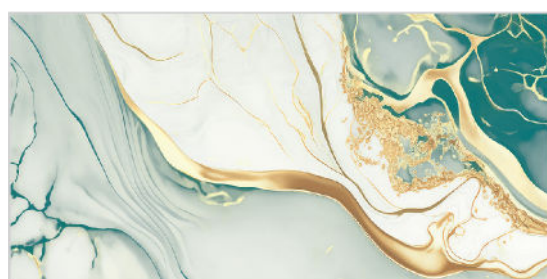

IFATY AQUA DARK