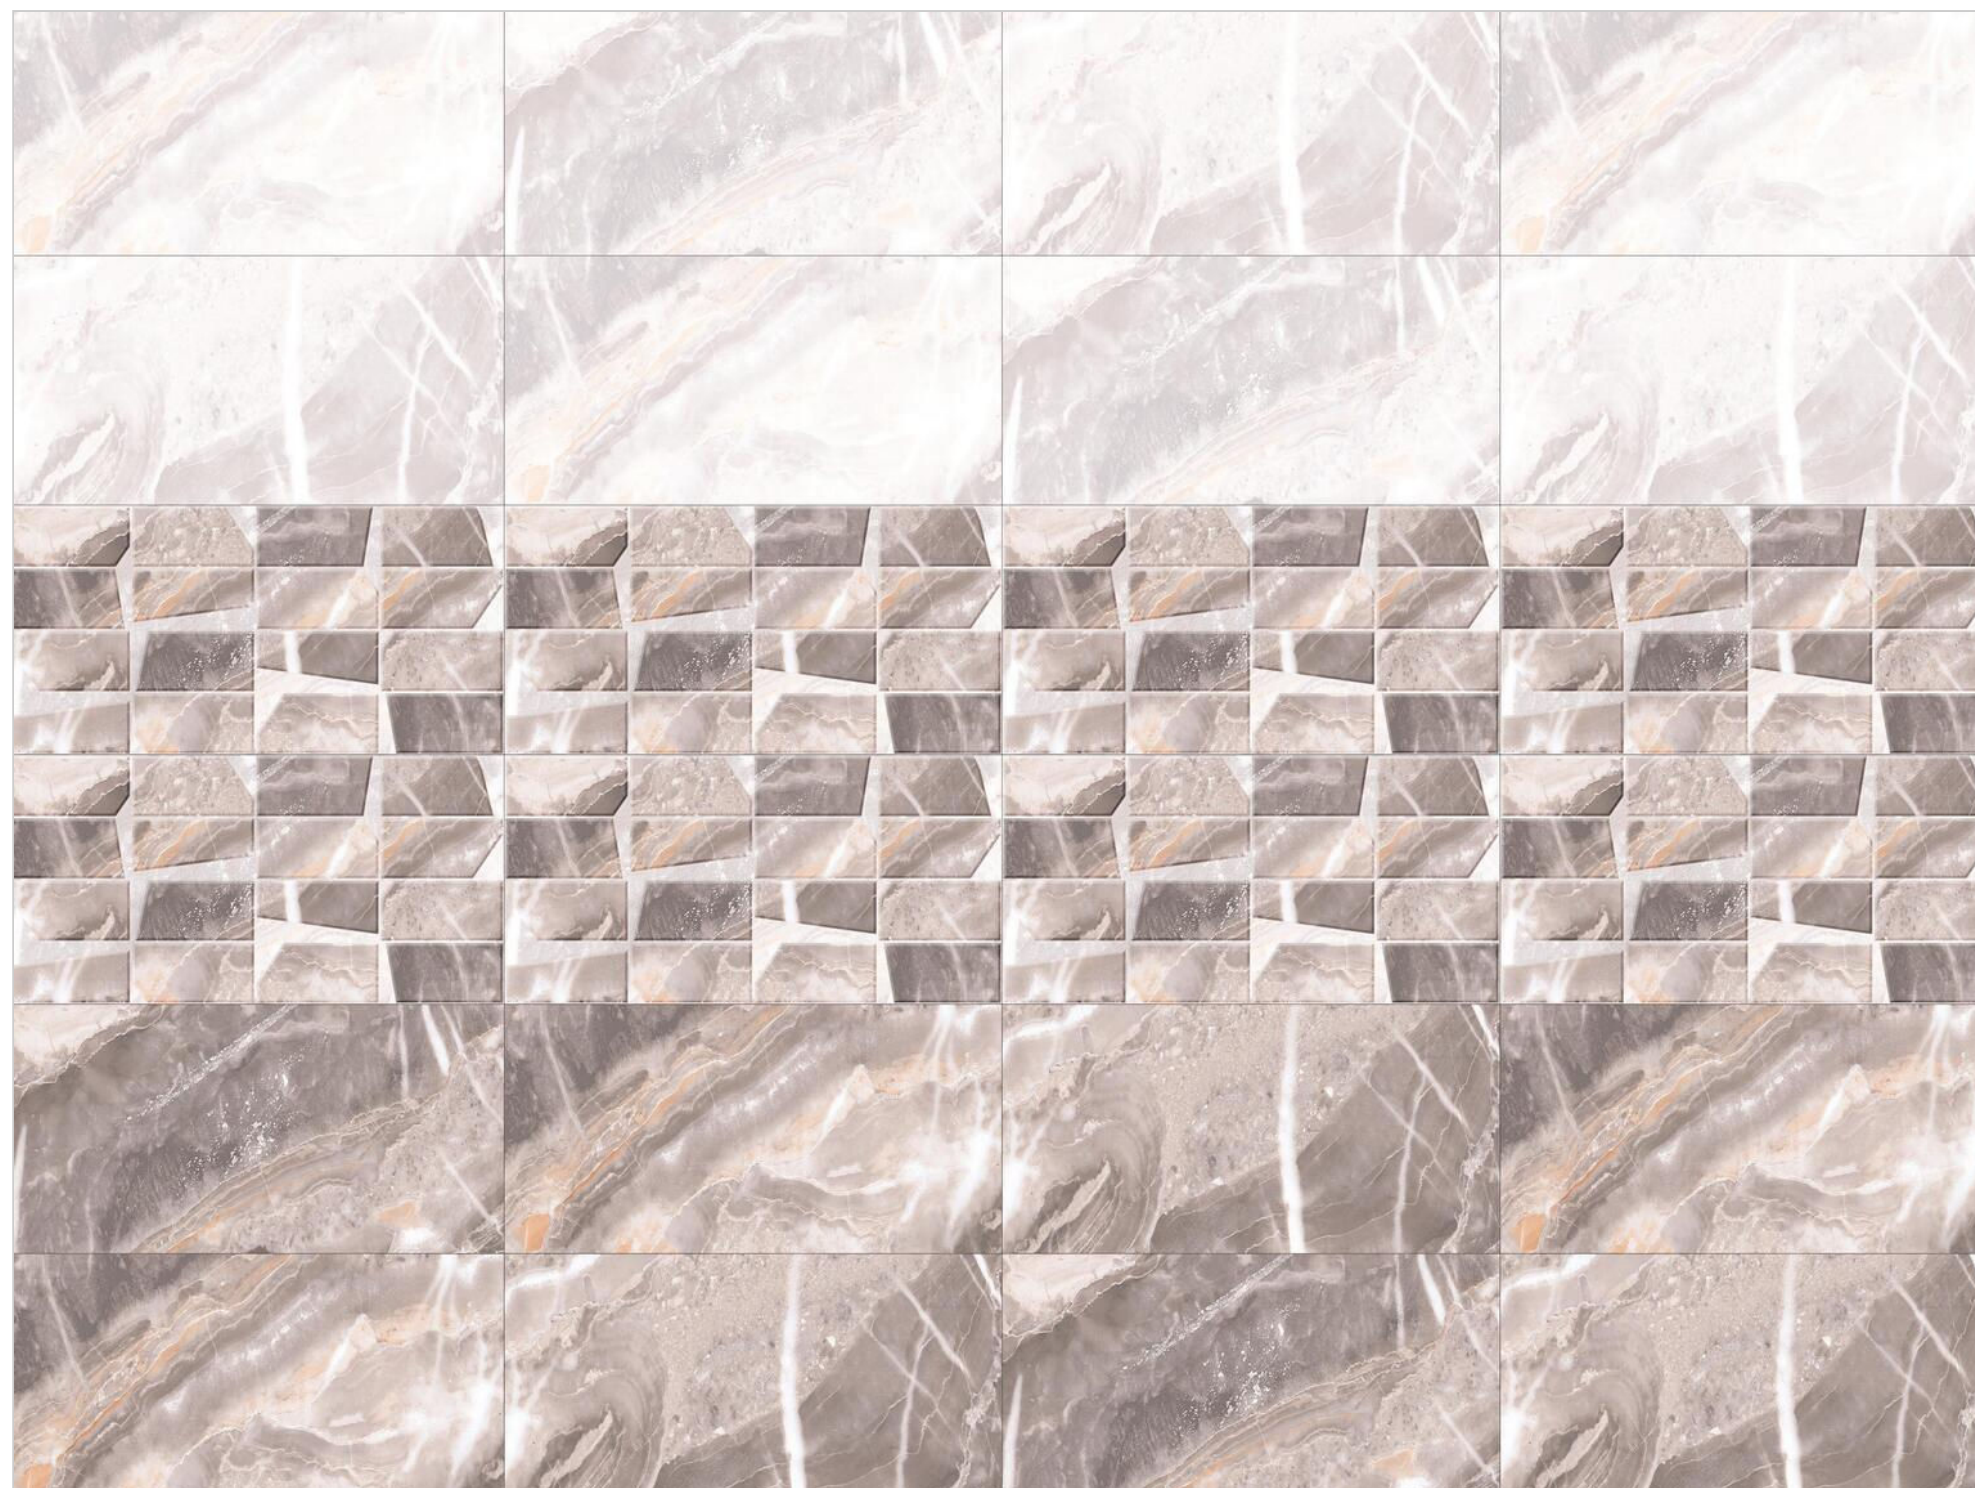

CROSET BEIGE HL-1

CROSET BEIGE DARK

Finish:Glossy

 Click to watch
hd photo

 **BACK**

MARBLE SERIES

WALL TILES

300X
600MM