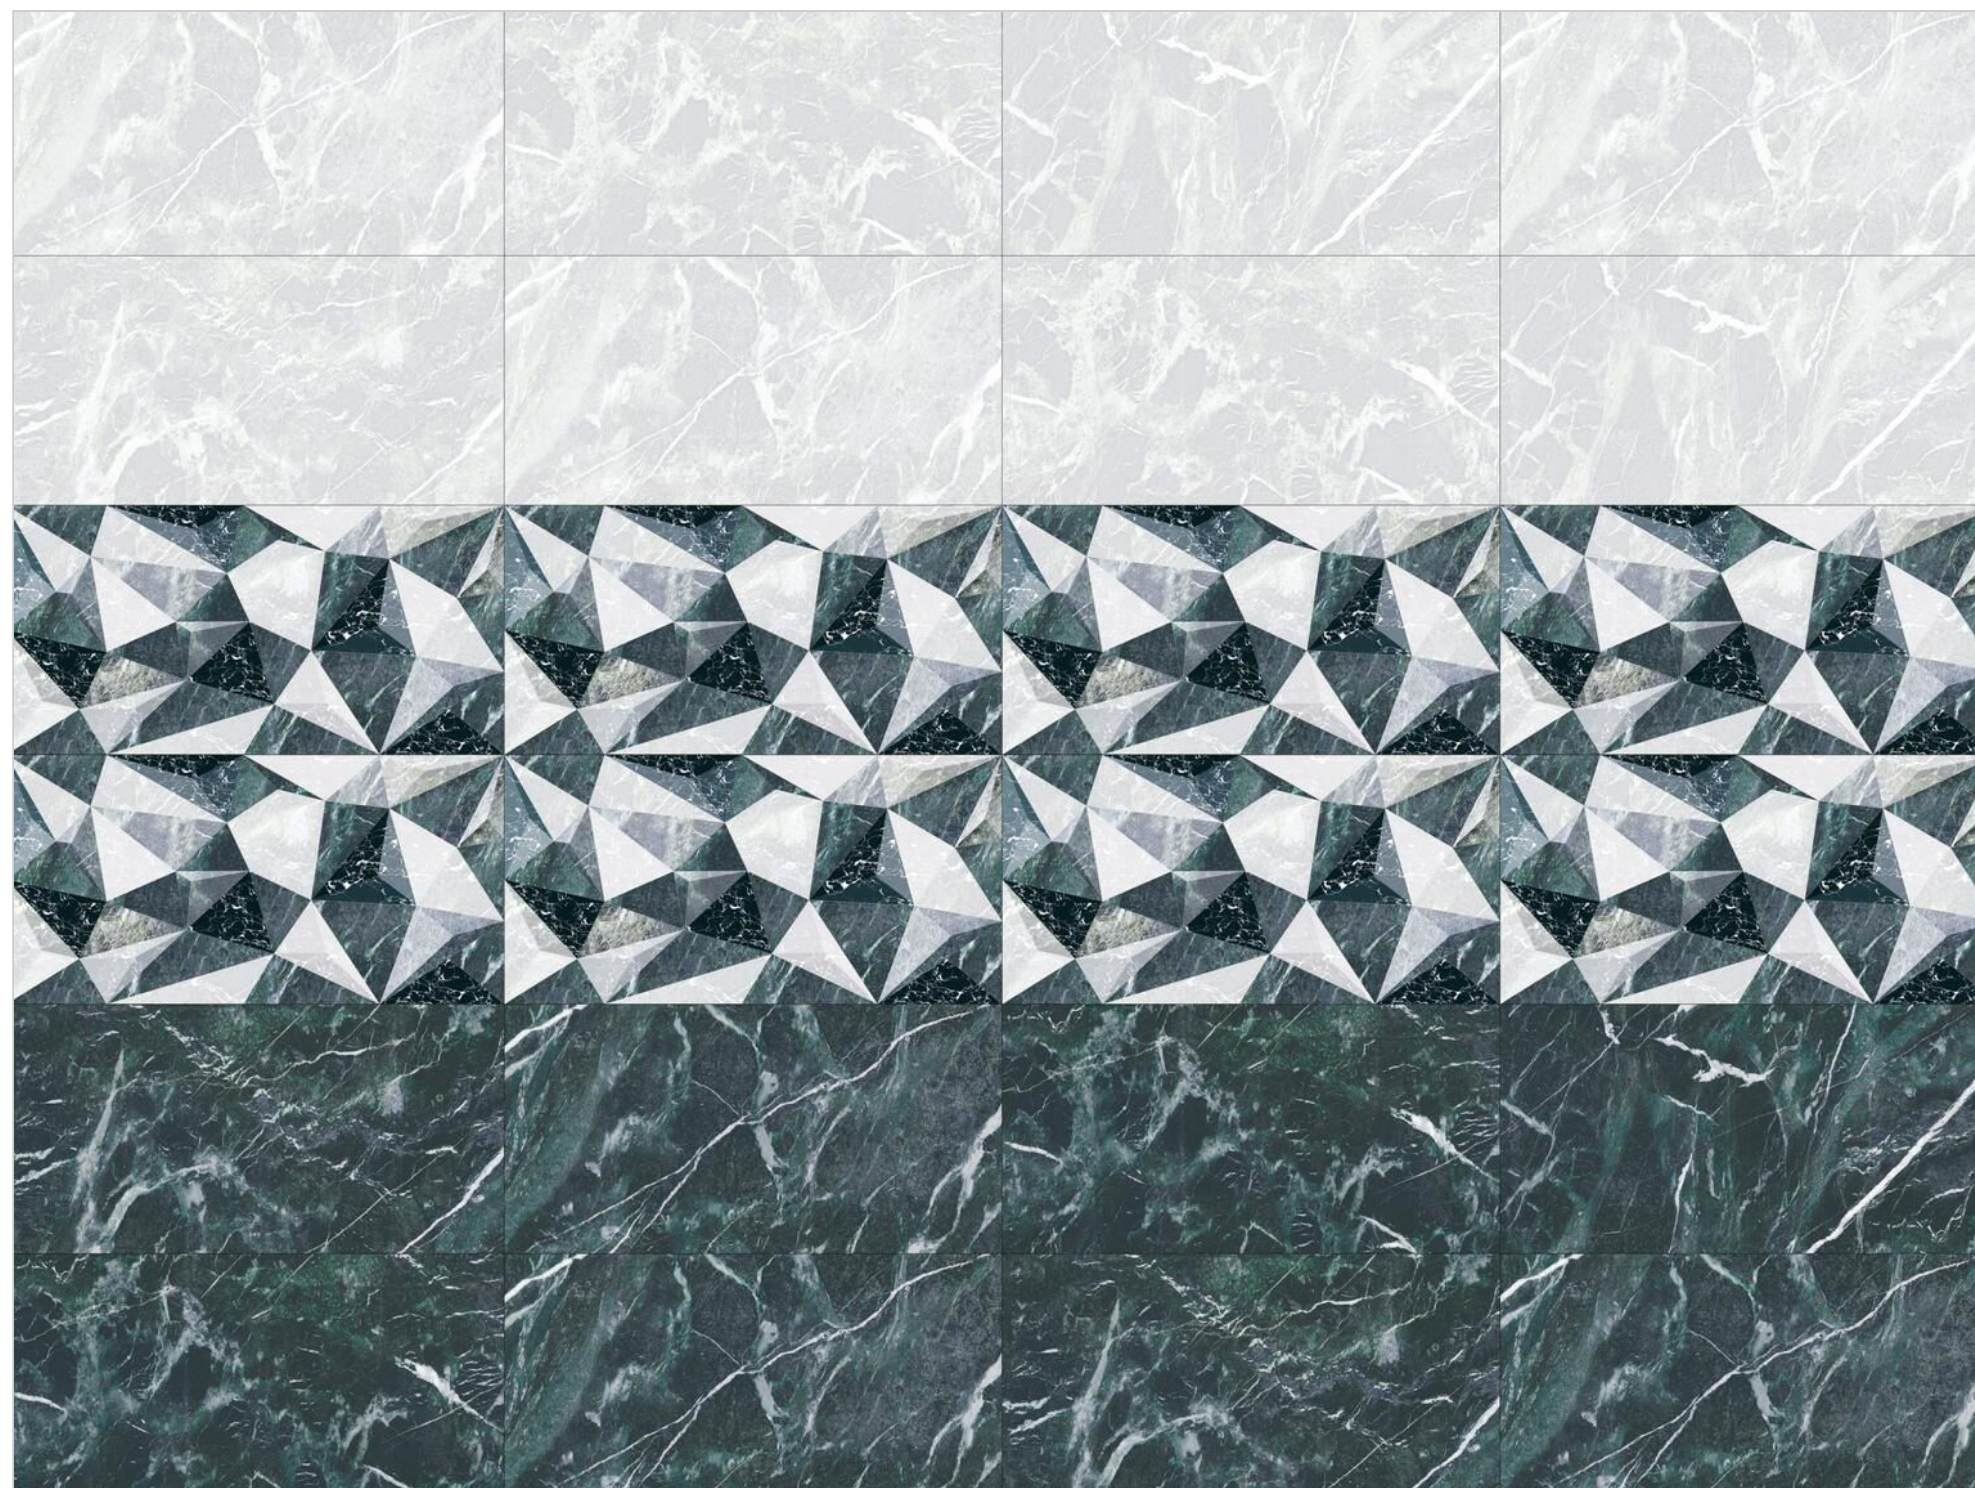

Finish: Glossy

Click to watch
hd photo

BACK