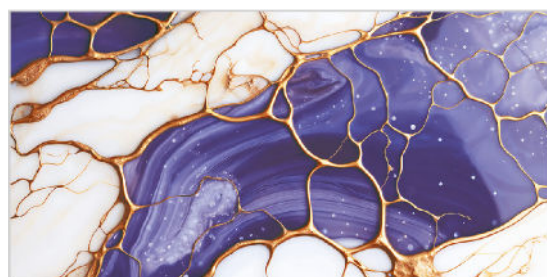

 Click to watch
hd photo

BACK

MARBLE SERIES

WALL TILES

300X
600MM

ITAMPOLO BLUE

ITAMPOLO BLUE HL-1

ITAMPOLO BLUE HL-2