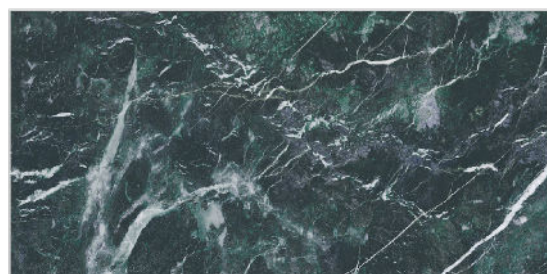

SELZA MINT DARK