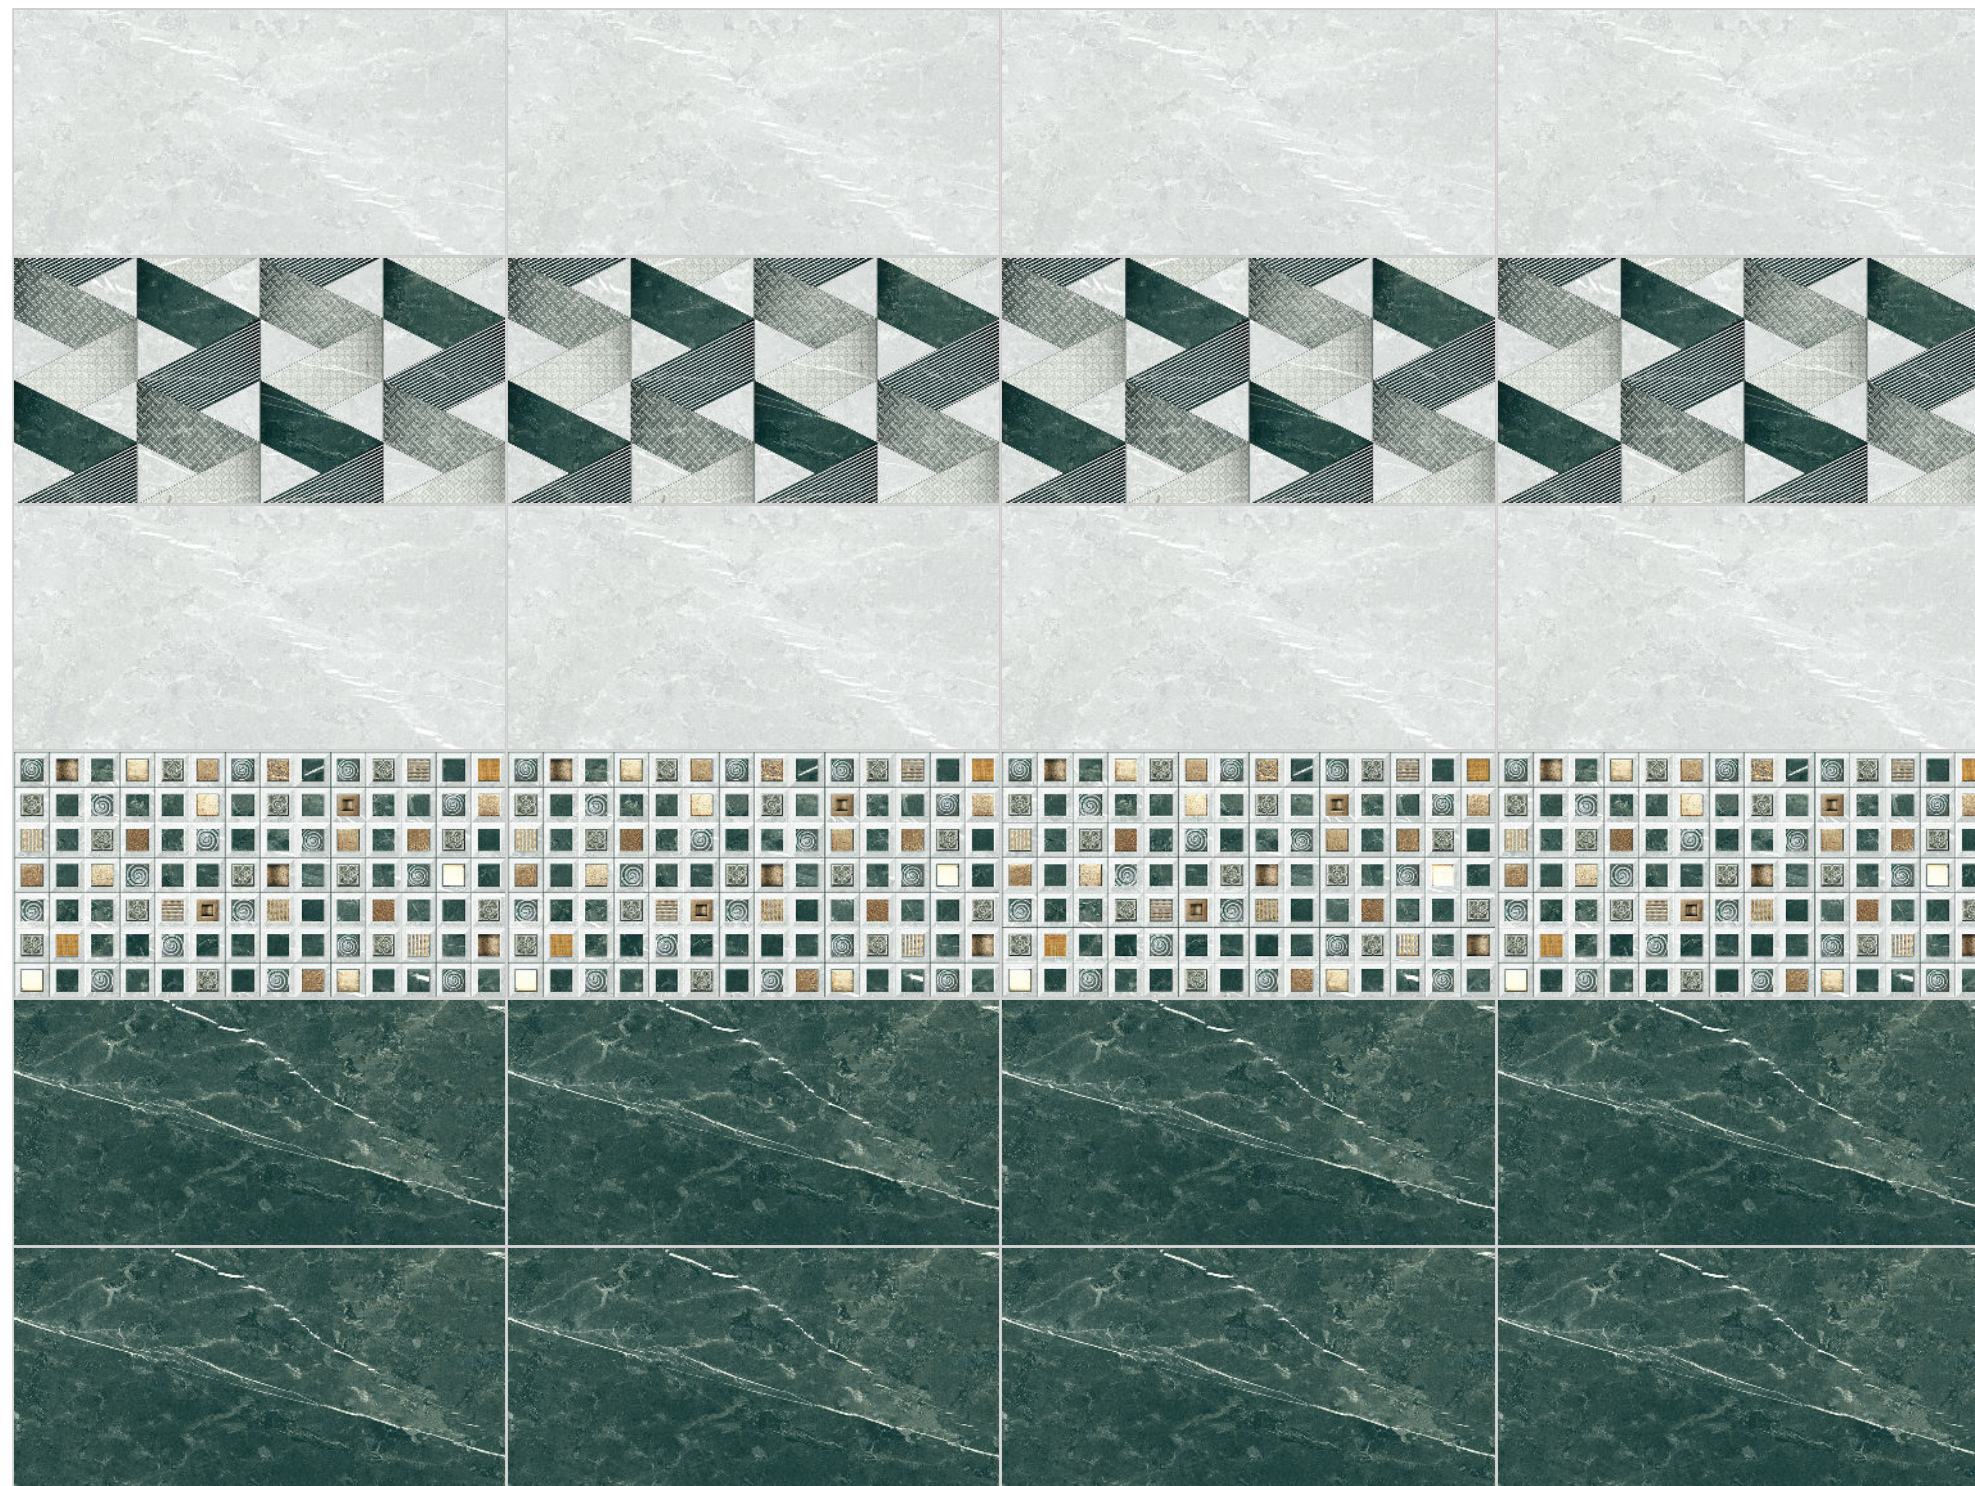

BACK

MARBLE SERIES

WALL TILES

300X
600MM

RUTED GREEN

RUTED GREEN HL-1

RUTED GREEN HL-2

RUTED GREEN DARK