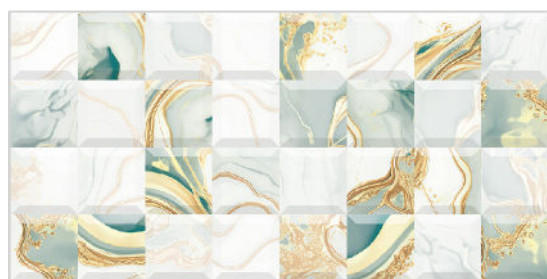

IFATY AQUA HL-2