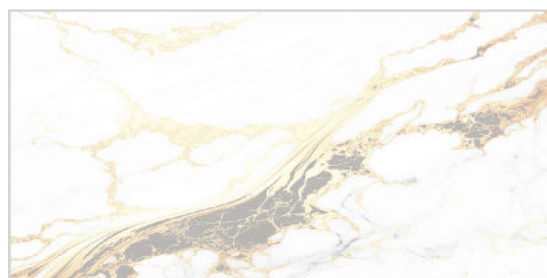

Finish:Glossy

Click to watch
hd photo

BACK

MARBLE SERIES

WALL TILES

300X
600MM

OREGON BLACK

OREGON BLACK HL-1