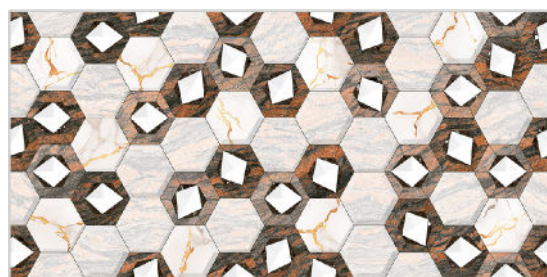

VARLO GRIS HL-2

VARLO GRIS DARK

Finish:Glossy

BACK

MARBLE SERIES

WALL TILES

300X
600MM

VELENZA BROWN