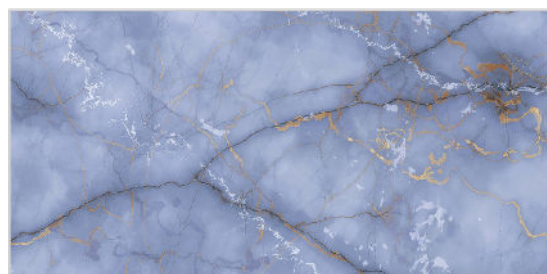

 **BACK**

MARBLE SERIES

WALL TILES

300X
600MM

ADVANCE BLUE

ADVANCE BLUE HL-1

ADVANCE BLUE DARK

Finish:Glossy