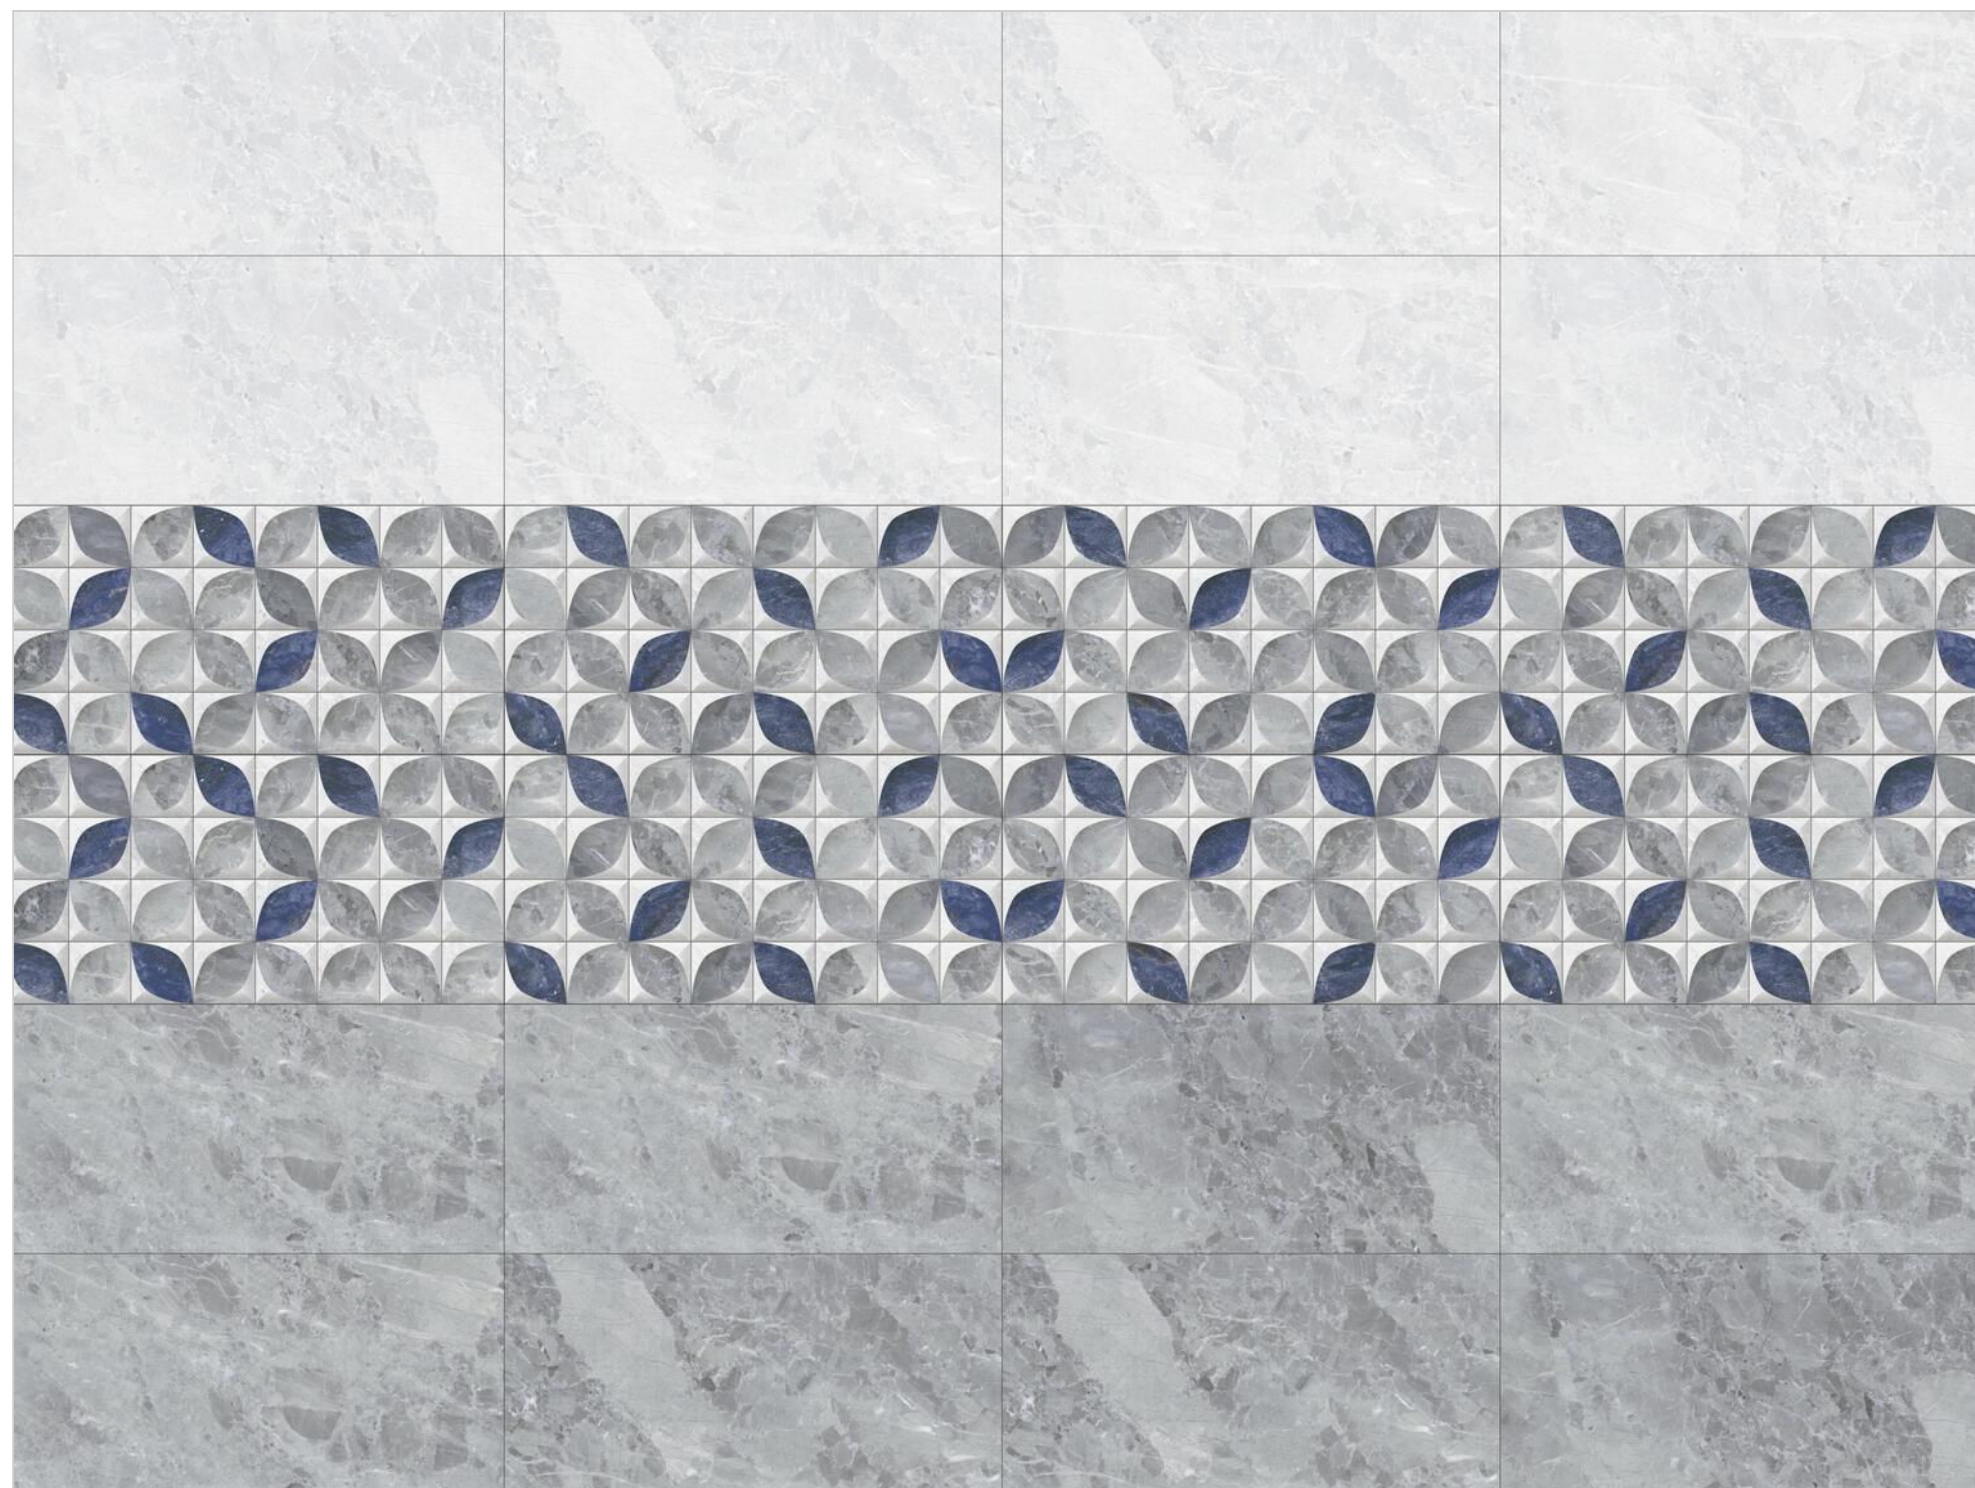

Finish:Glossy

Click to watch
hd photo

BACK