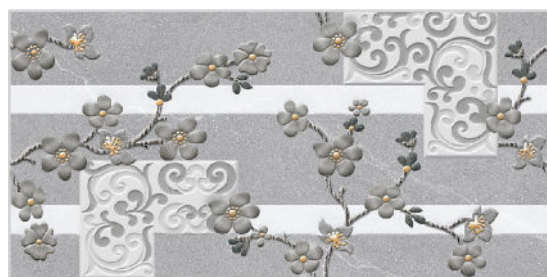

YATES GRIS HL-1