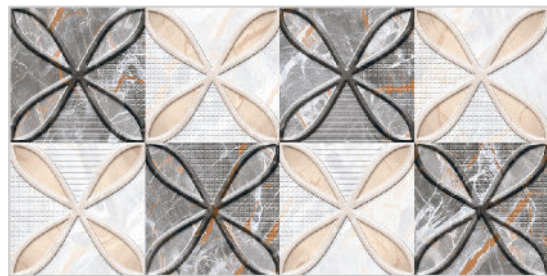

GARRAD BLACK HL-2