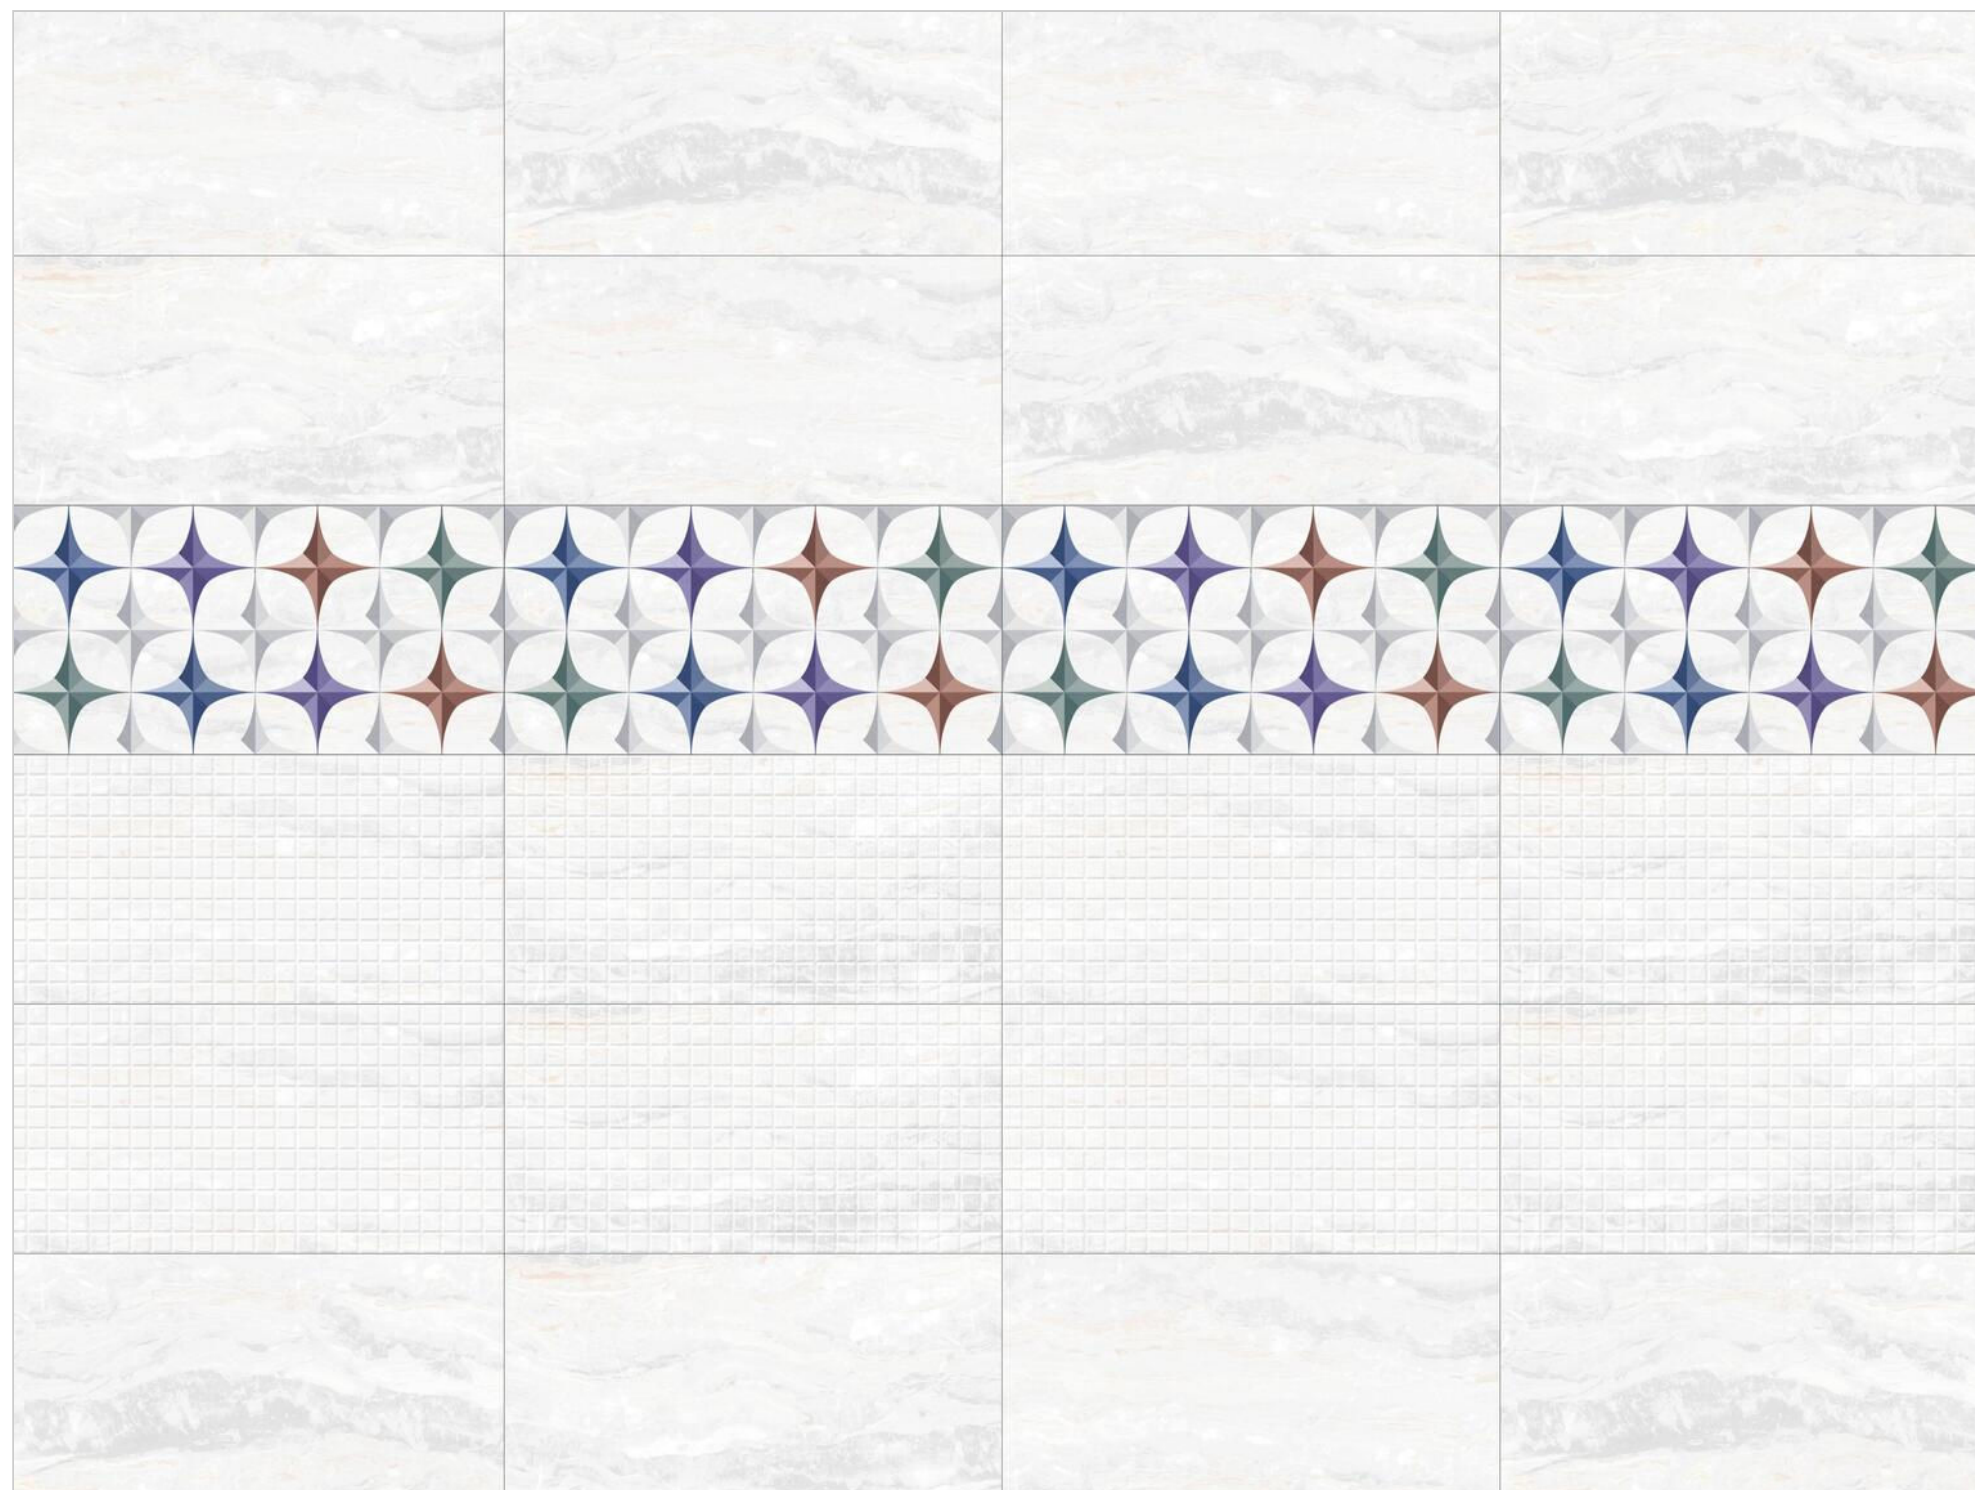

 Click to watch
hd photo

BACK

MARBLE SERIES

WALL TILES

300X
600MM

LONGINES GRIS

LONGINES GRIS HL-1

LONGINES GRIS HL-2