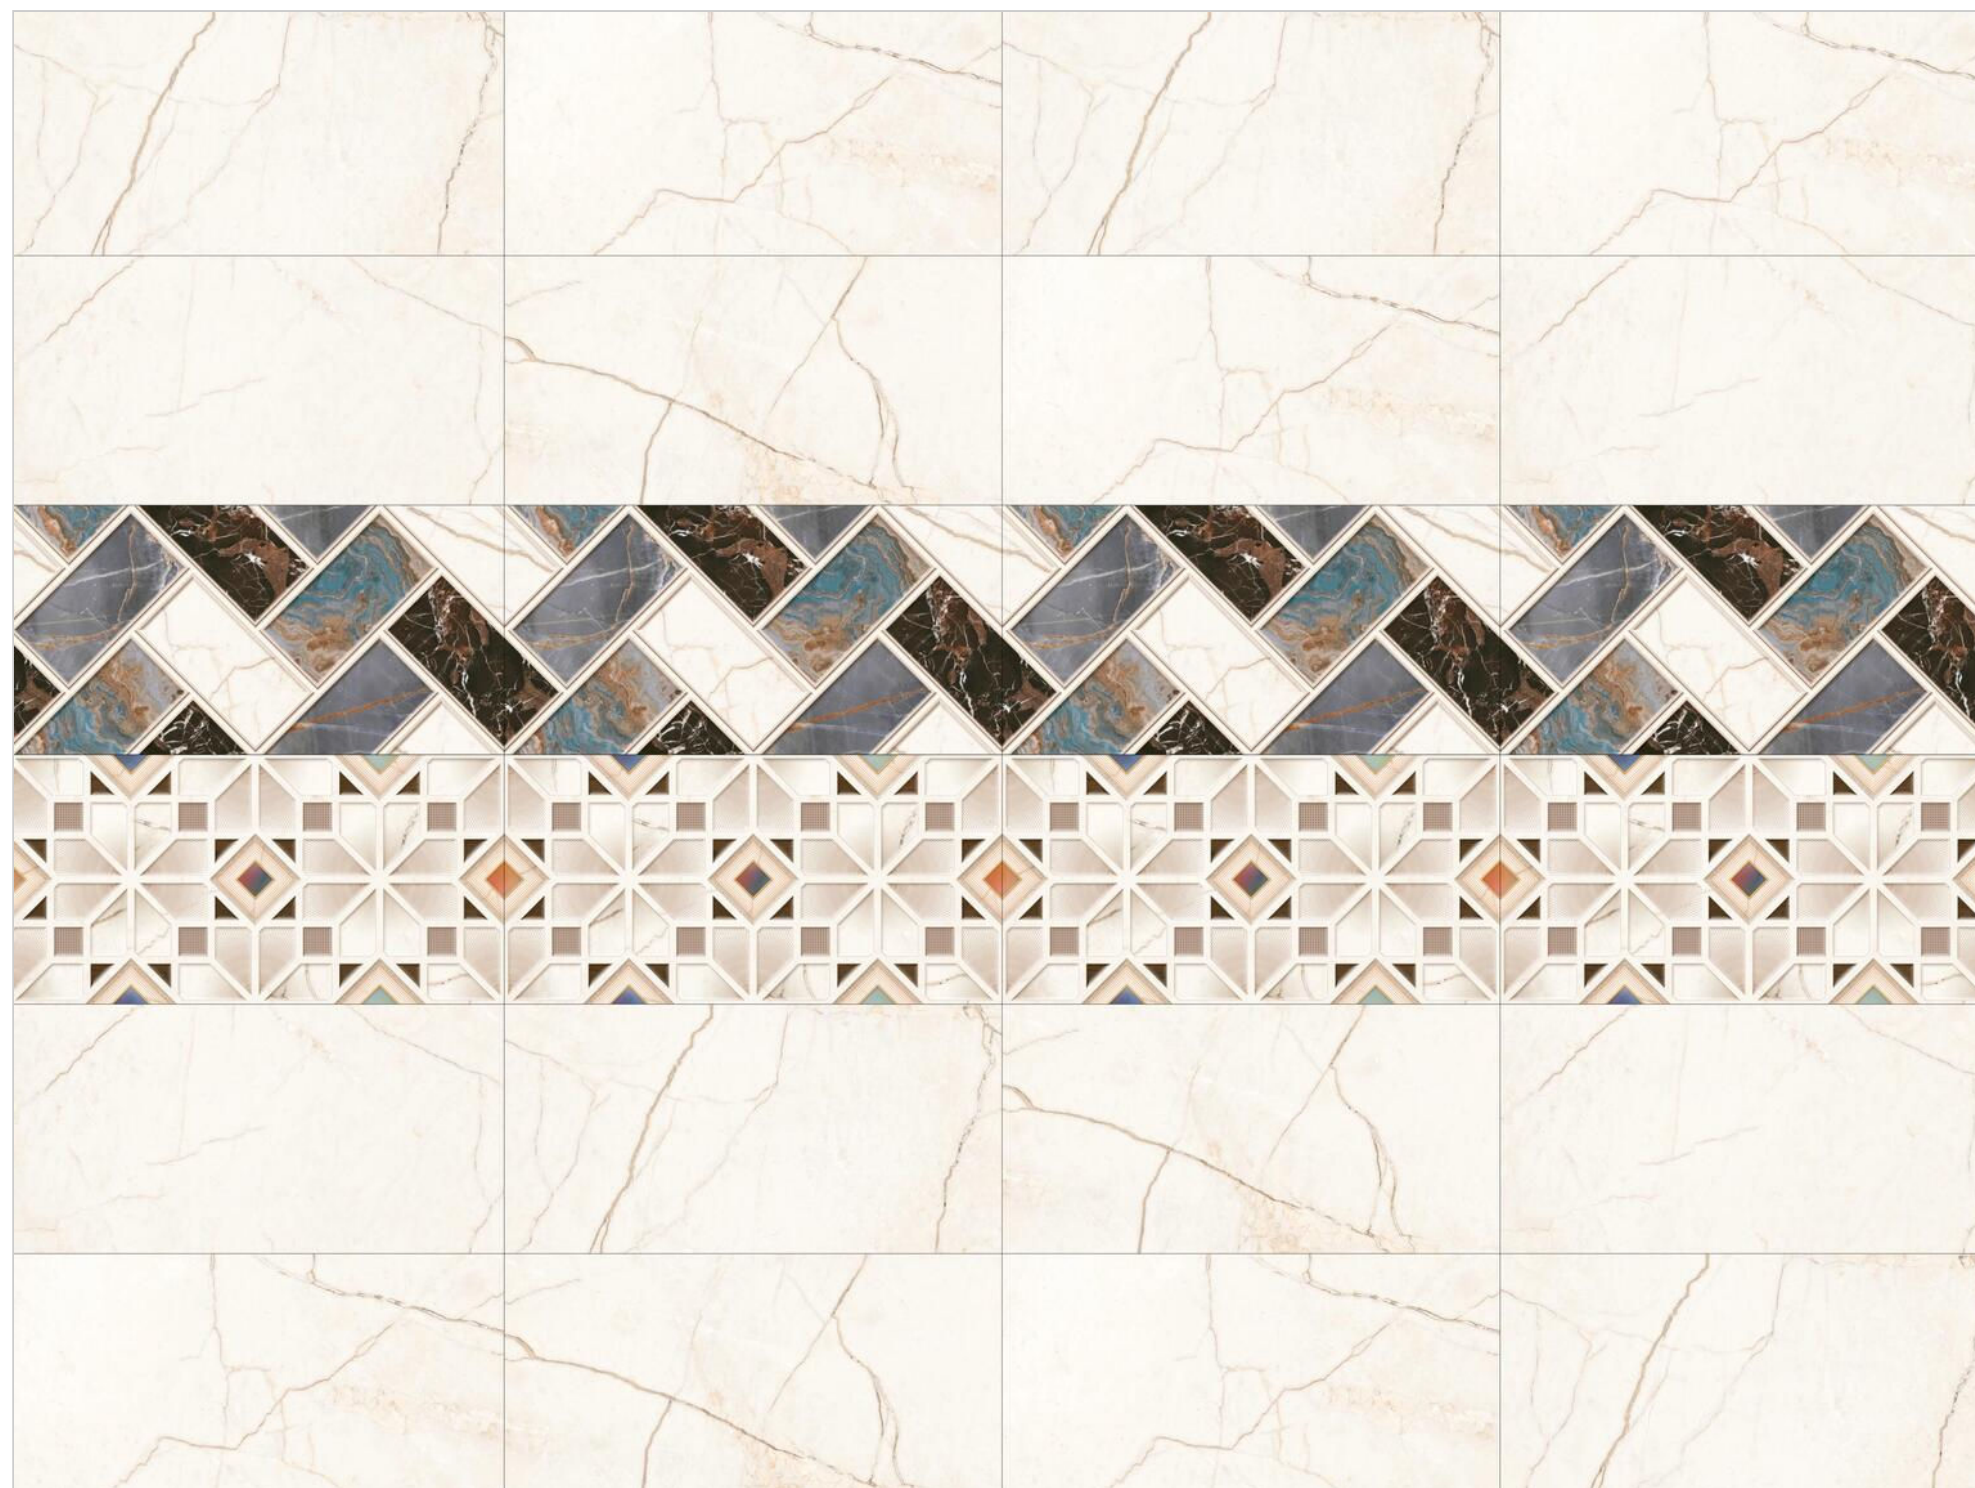

BACK

MARBLE SERIES

WALL TILES

300X
600MM

ENTER IWORRY

ENTER IWORRY HL-1

ENTER IWORRY HL-3

Finish:Glossy