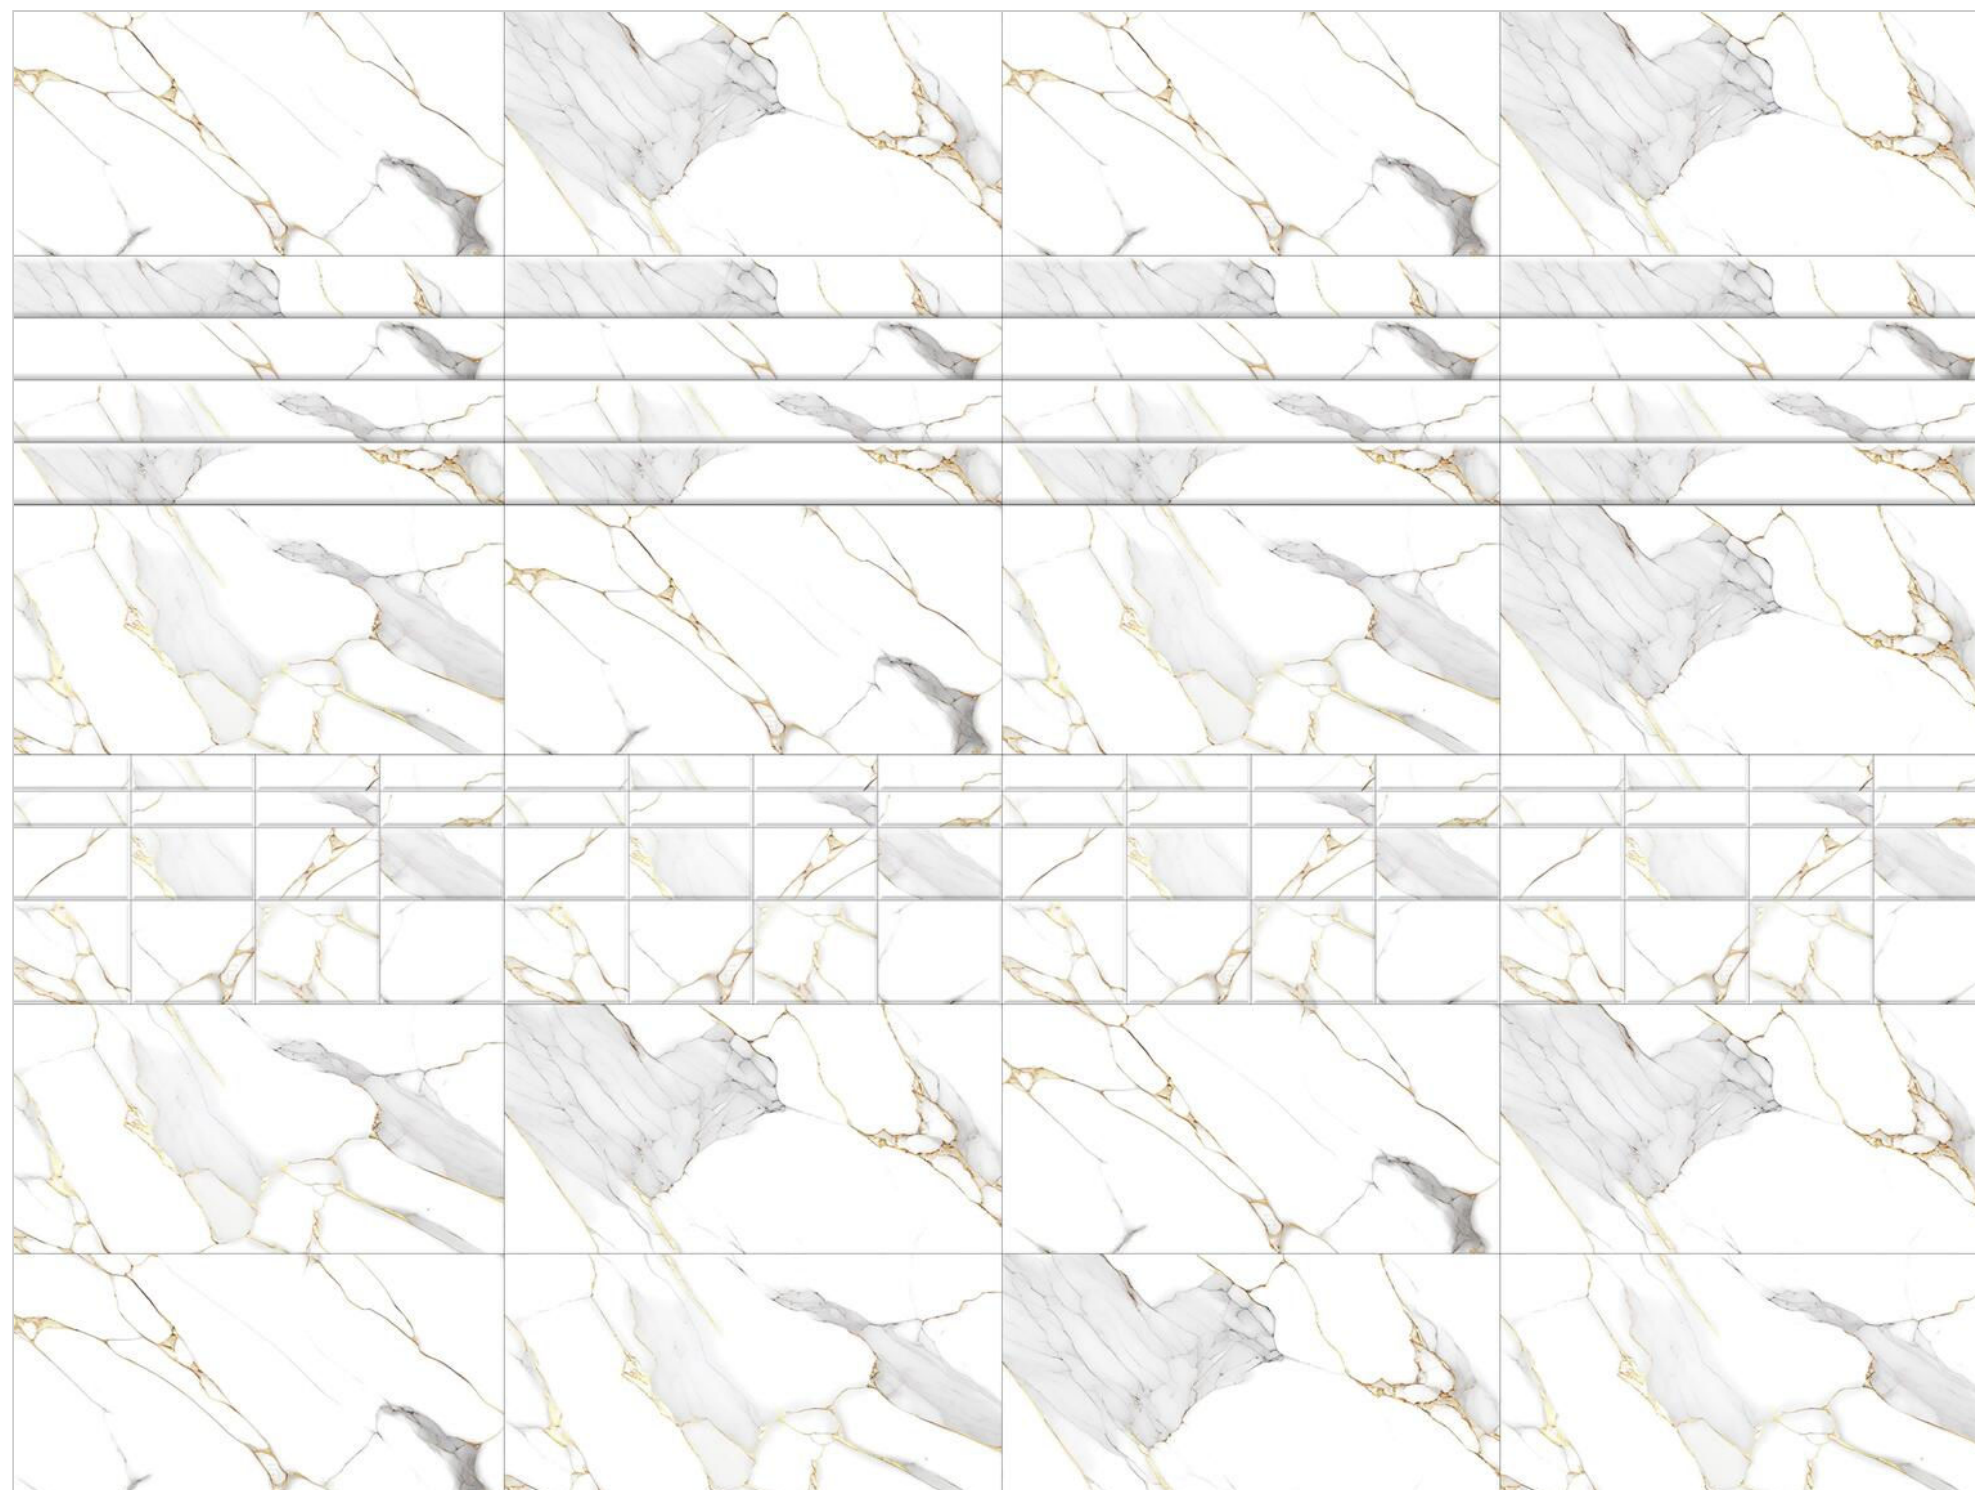

Finish: Glossy

Click to watch
hd photo

BACK