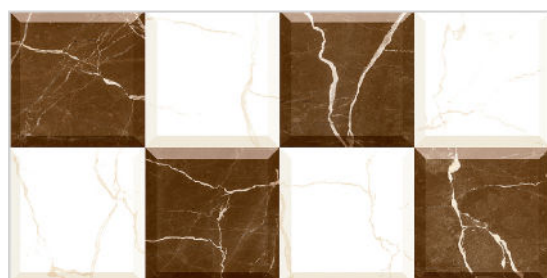

VENUS COFFEE HL-1