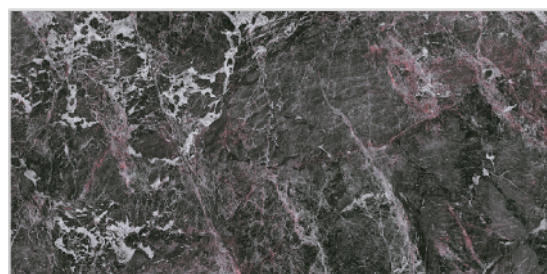

LUNAR PINK DARK