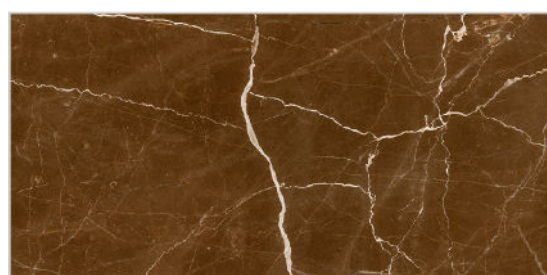

WALL TILES

300X
600MM

VENUS COFFEE

VENUS COFFEE HL-1

VENUS COFFEE HL-2

VENUS COFFEE DARK

Finish:Glossy

BACK