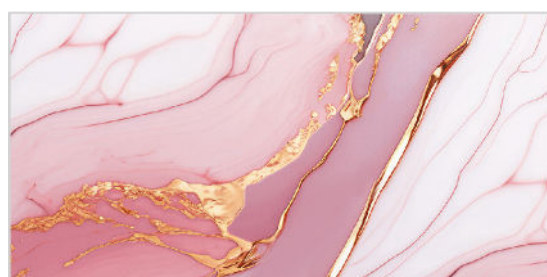

WALL TILES

300X
600MM

NIGER PINK

NIGER PINK HL-1

NIGER PINK HL-2

NIGER PINK DARK

Finish:Glossy

Click to watch
hd photo