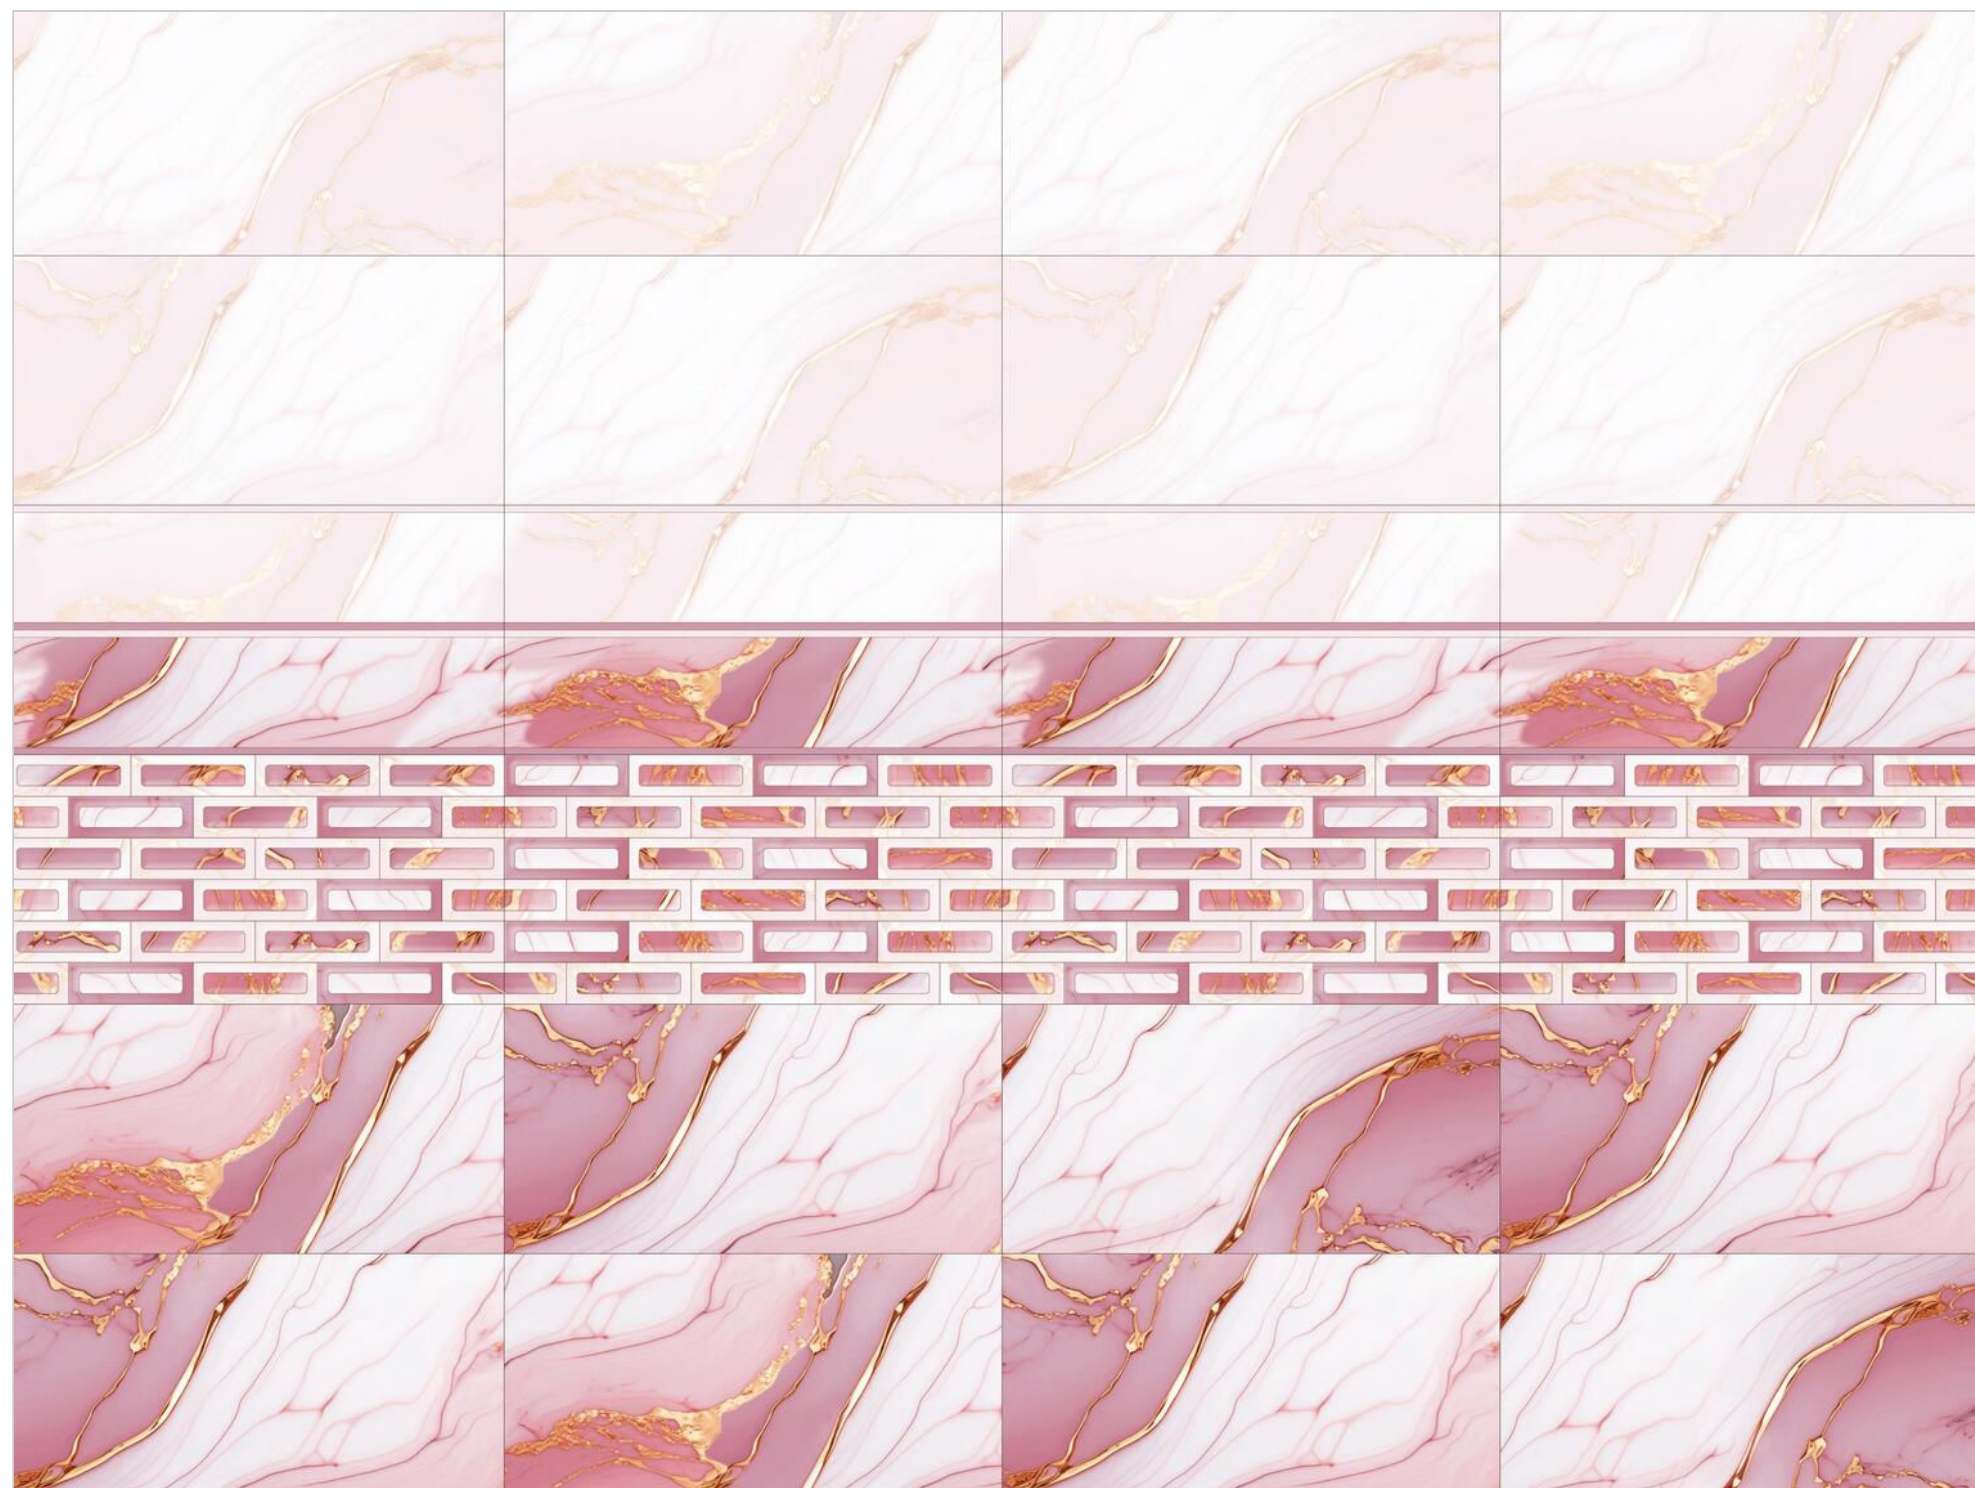

WALL TILES

300X
600MM

NIGER PINK

NIGER PINK HL-1

NIGER PINK HL-2

NIGER PINK DARK

Finish:Glossy

Click to watch
hd photo