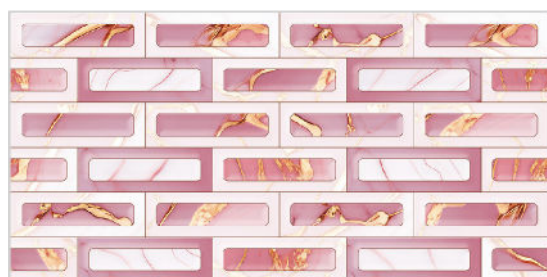

WALL TILES

300X
600MM

NIGER PINK

NIGER PINK HL-1

NIGER PINK HL-2

NIGER PINK DARK

Finish:Glossy

Click to watch
hd photo