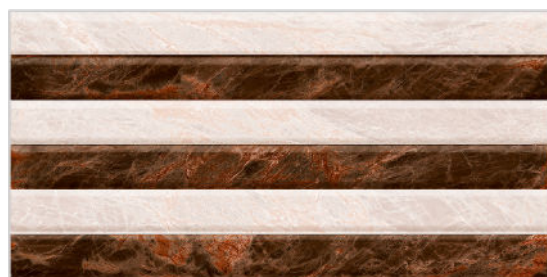

LOROS BROWN HL-1