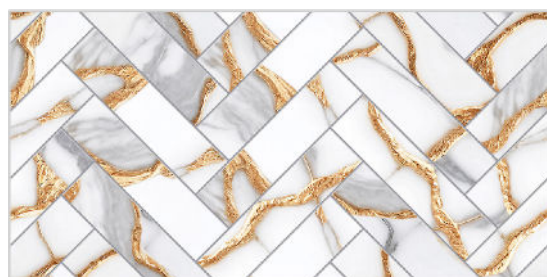

VOLONI BROWN HL-2