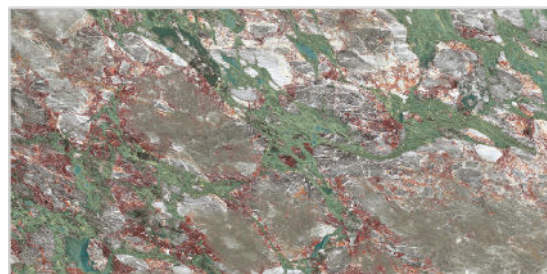

WALL TILES

300X
600MM

LINIA GREEN

LINIA GREEN HL-1

LINIA GREEN DARK

Finish:Glossy

Click to watch
hd photo

BACK