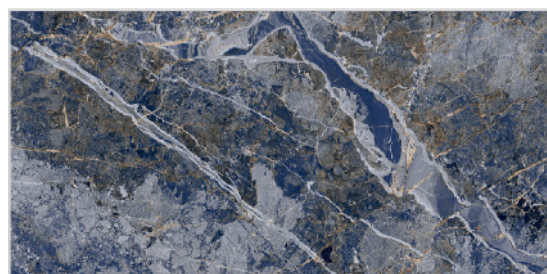

MARBLE SERIES

WALL TILES

300X
600MM

MARINA BLUE

MARINA BLUE HL-1

MARINA BLUE DARK

Finish:Glossy

Click to watch
hd photo