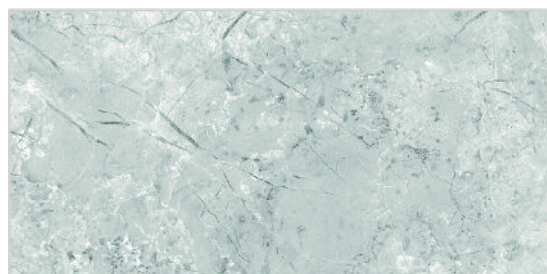

Finish:Glossy

Click to watch
hd photo

BACK

MARBLE SERIES

WALL TILES

300X
600MM

ATHENS MINT

ATHENS MINT HL-1