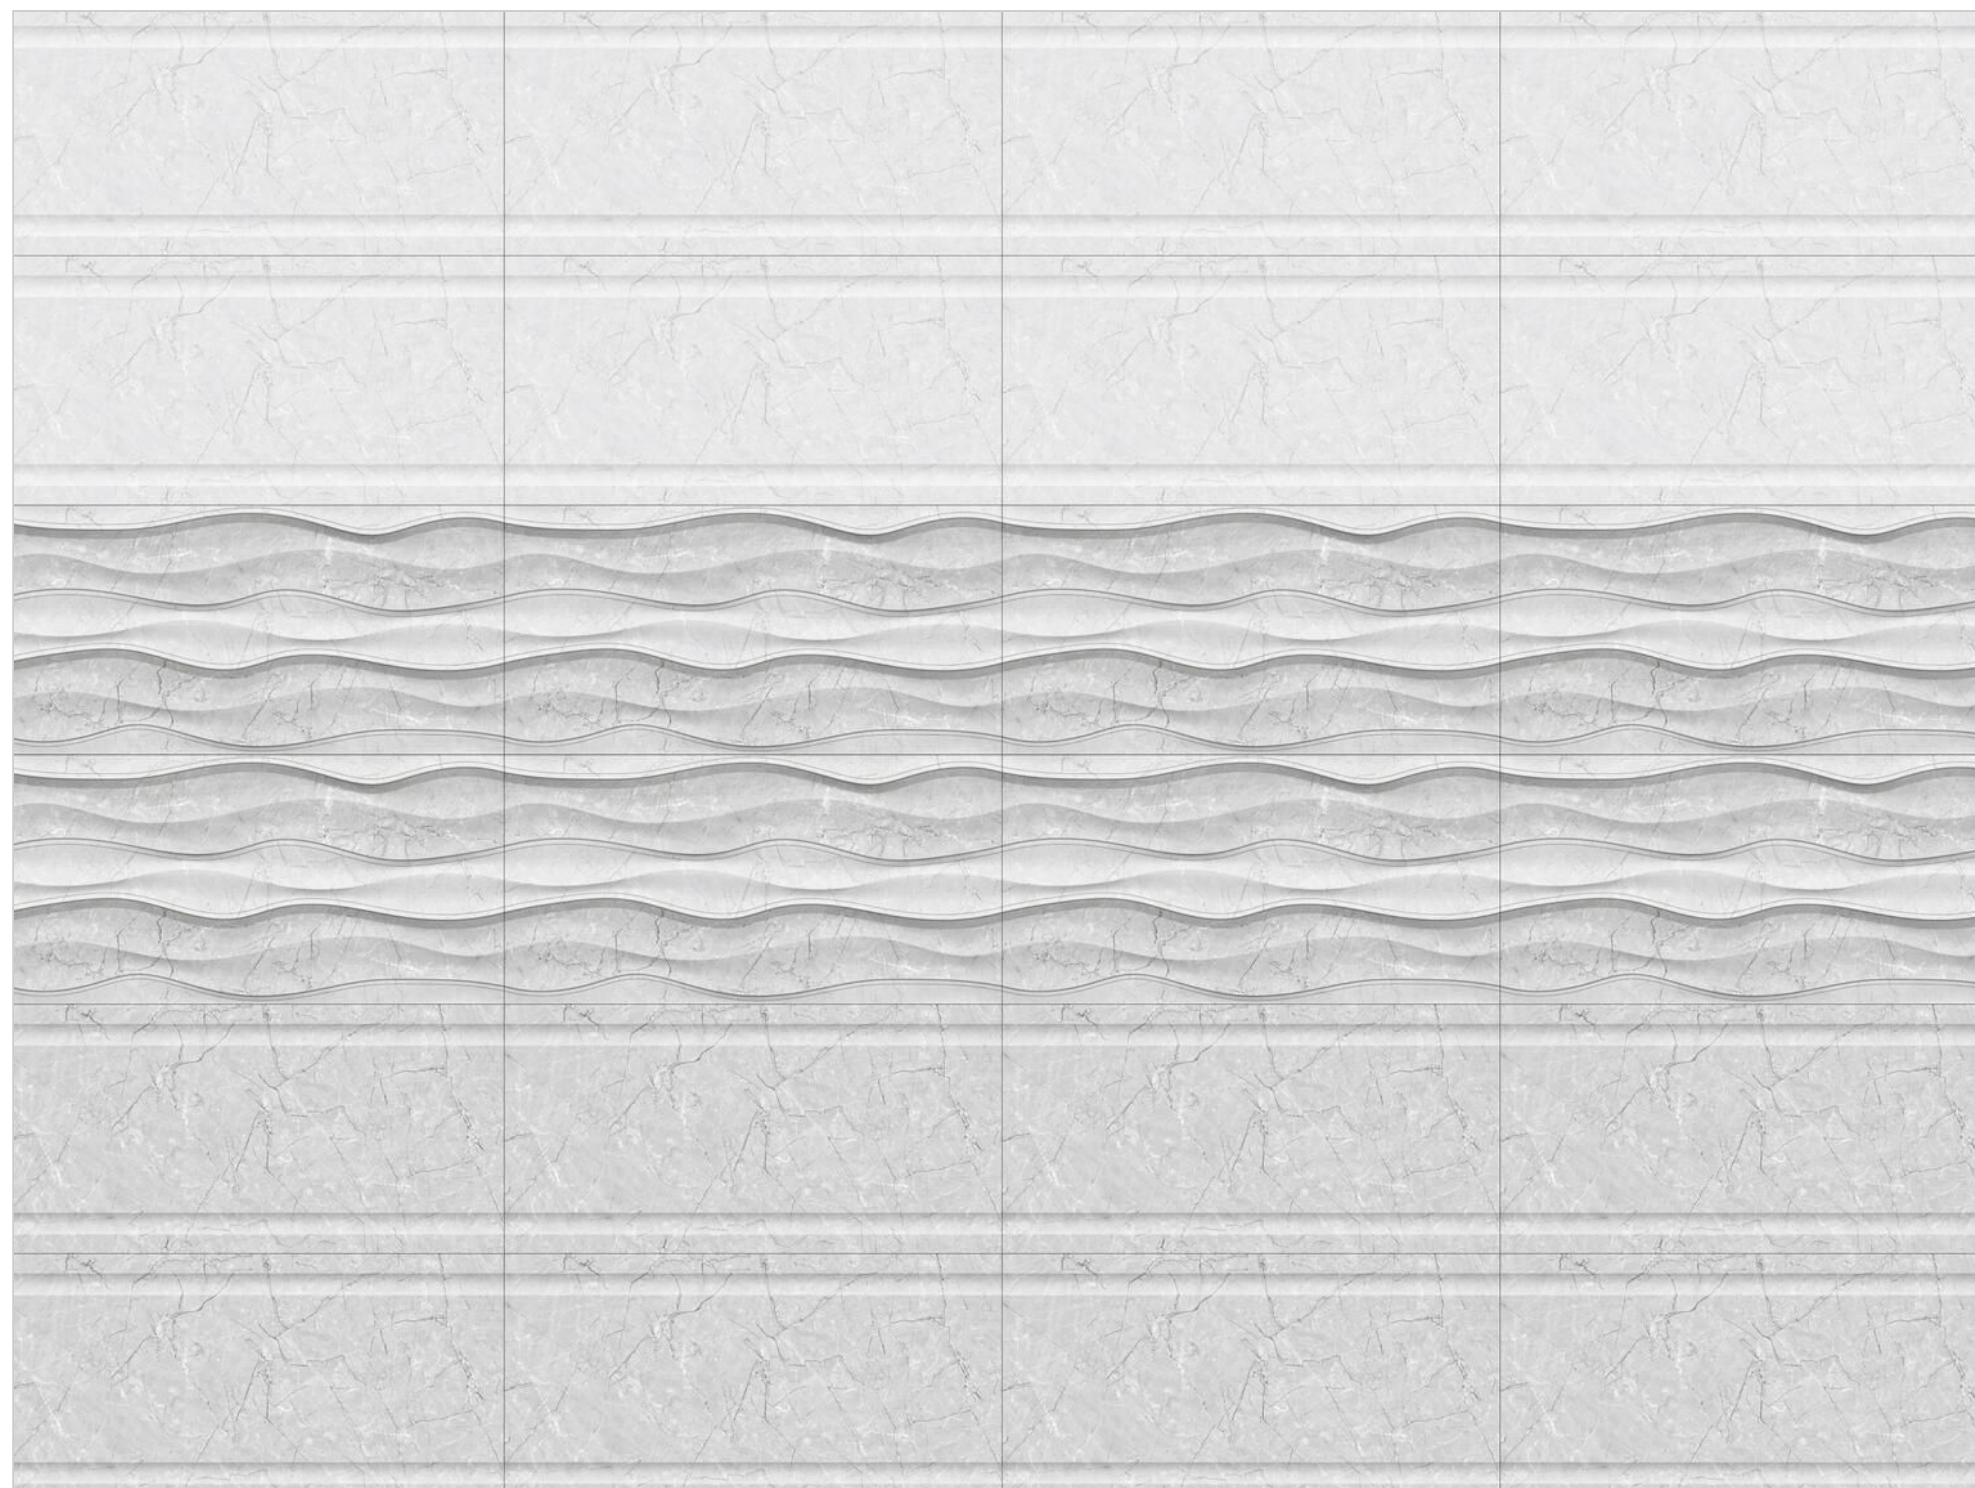

Click to watch
hd photo

BACK

MARBLE SERIES

WALL TILES

300X
600MM

TANEKO VERDE

TANEKO VERDE HL-1

TANEKO VERDE DARK