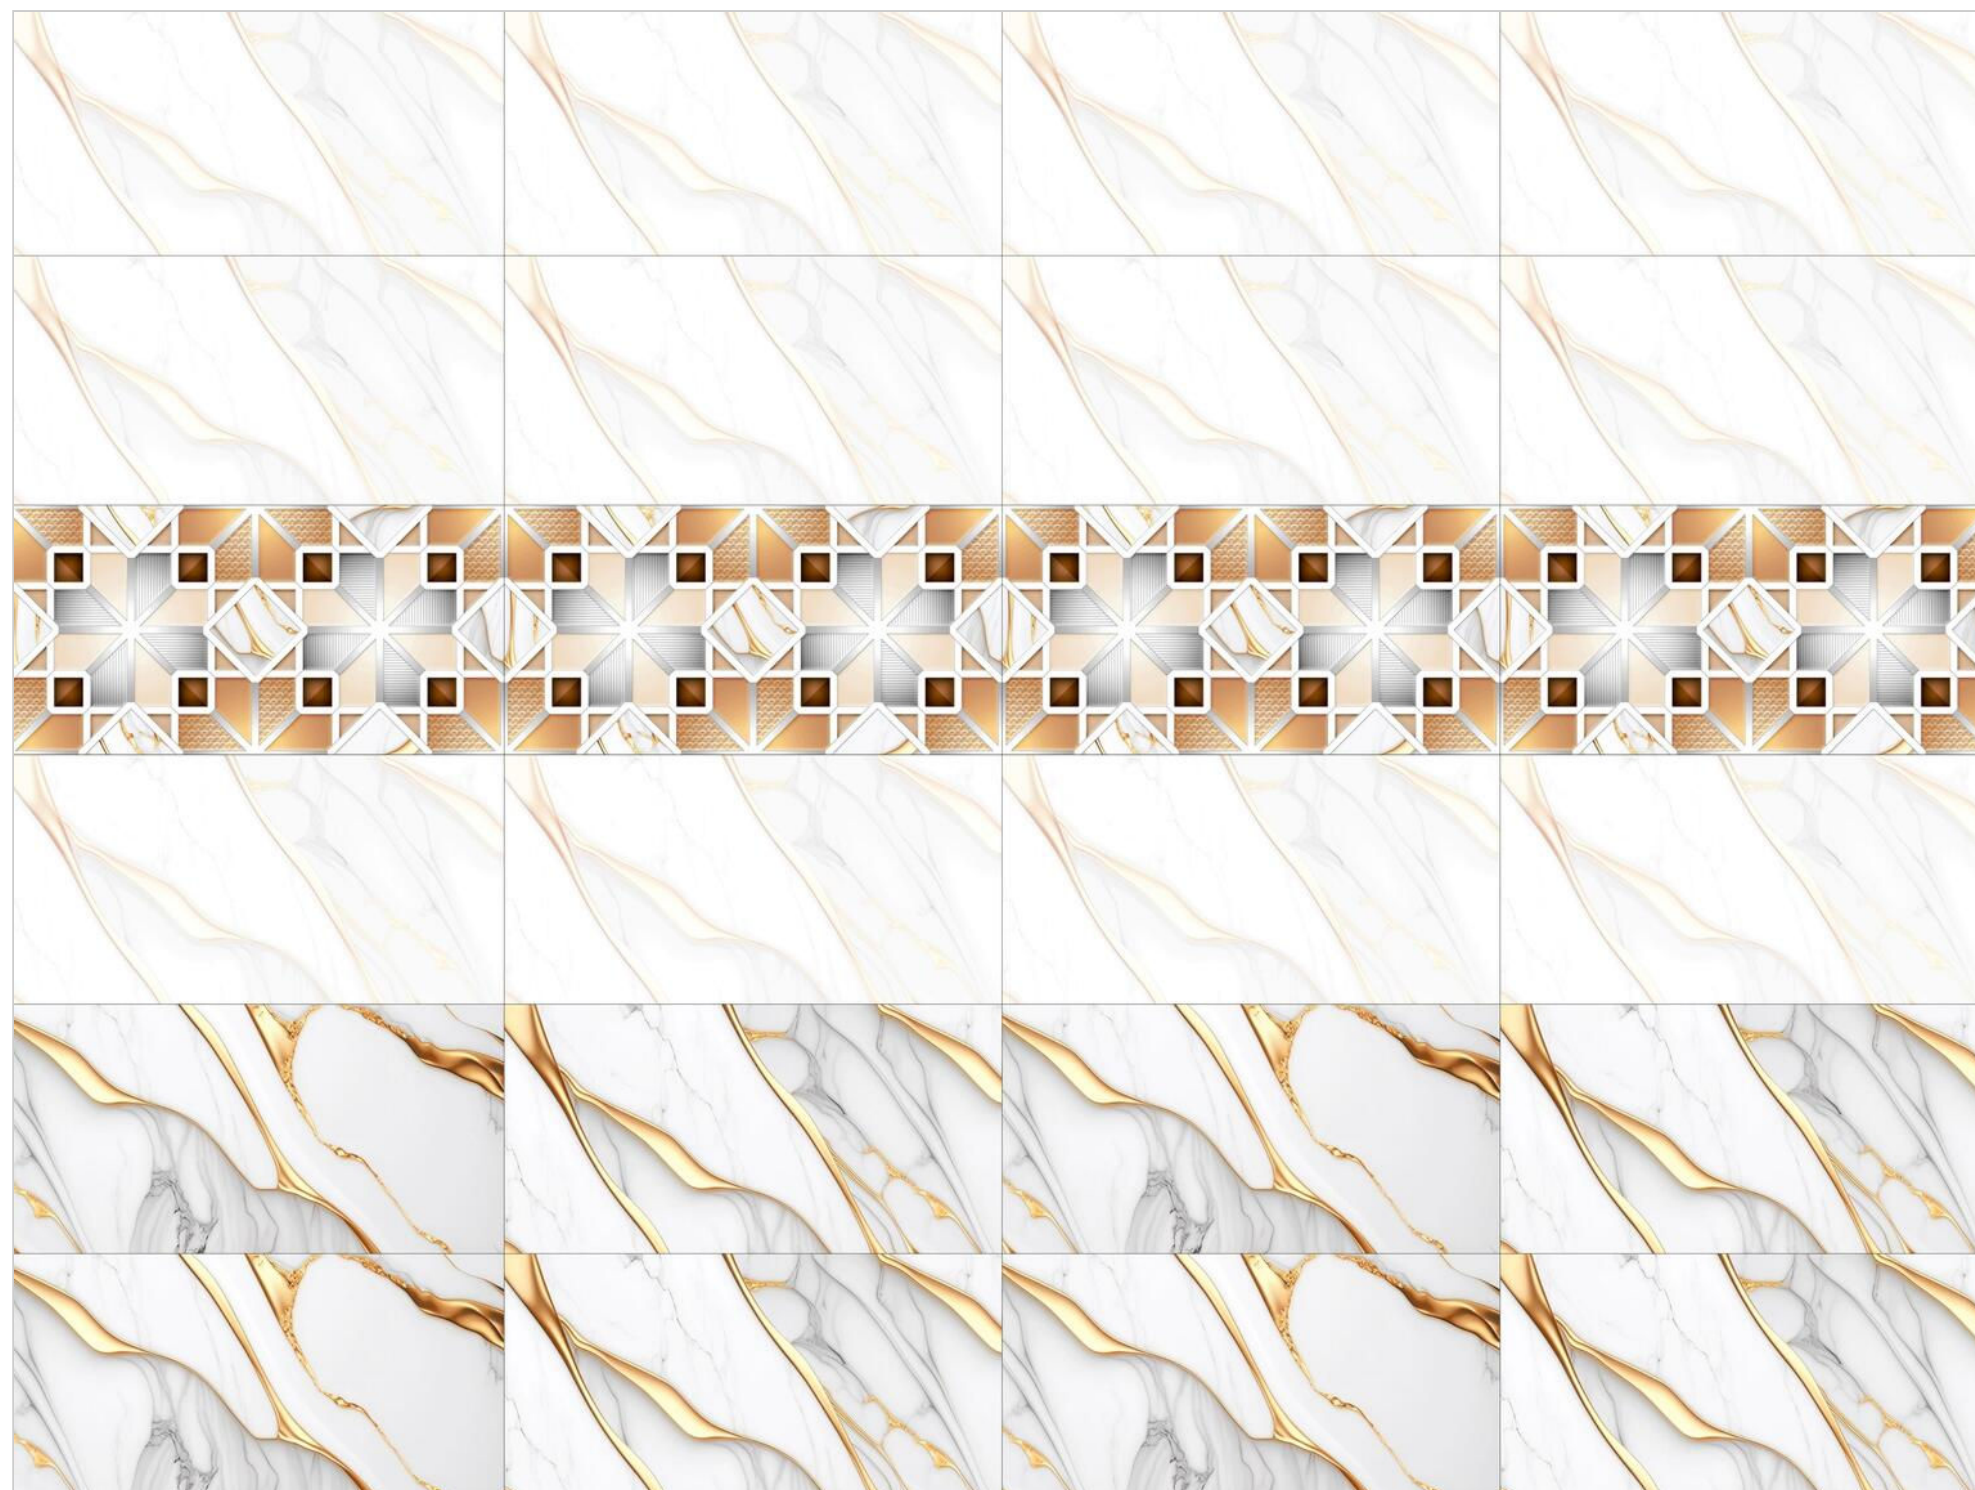

Finish: Glossy

Click to watch
hd photo

BACK