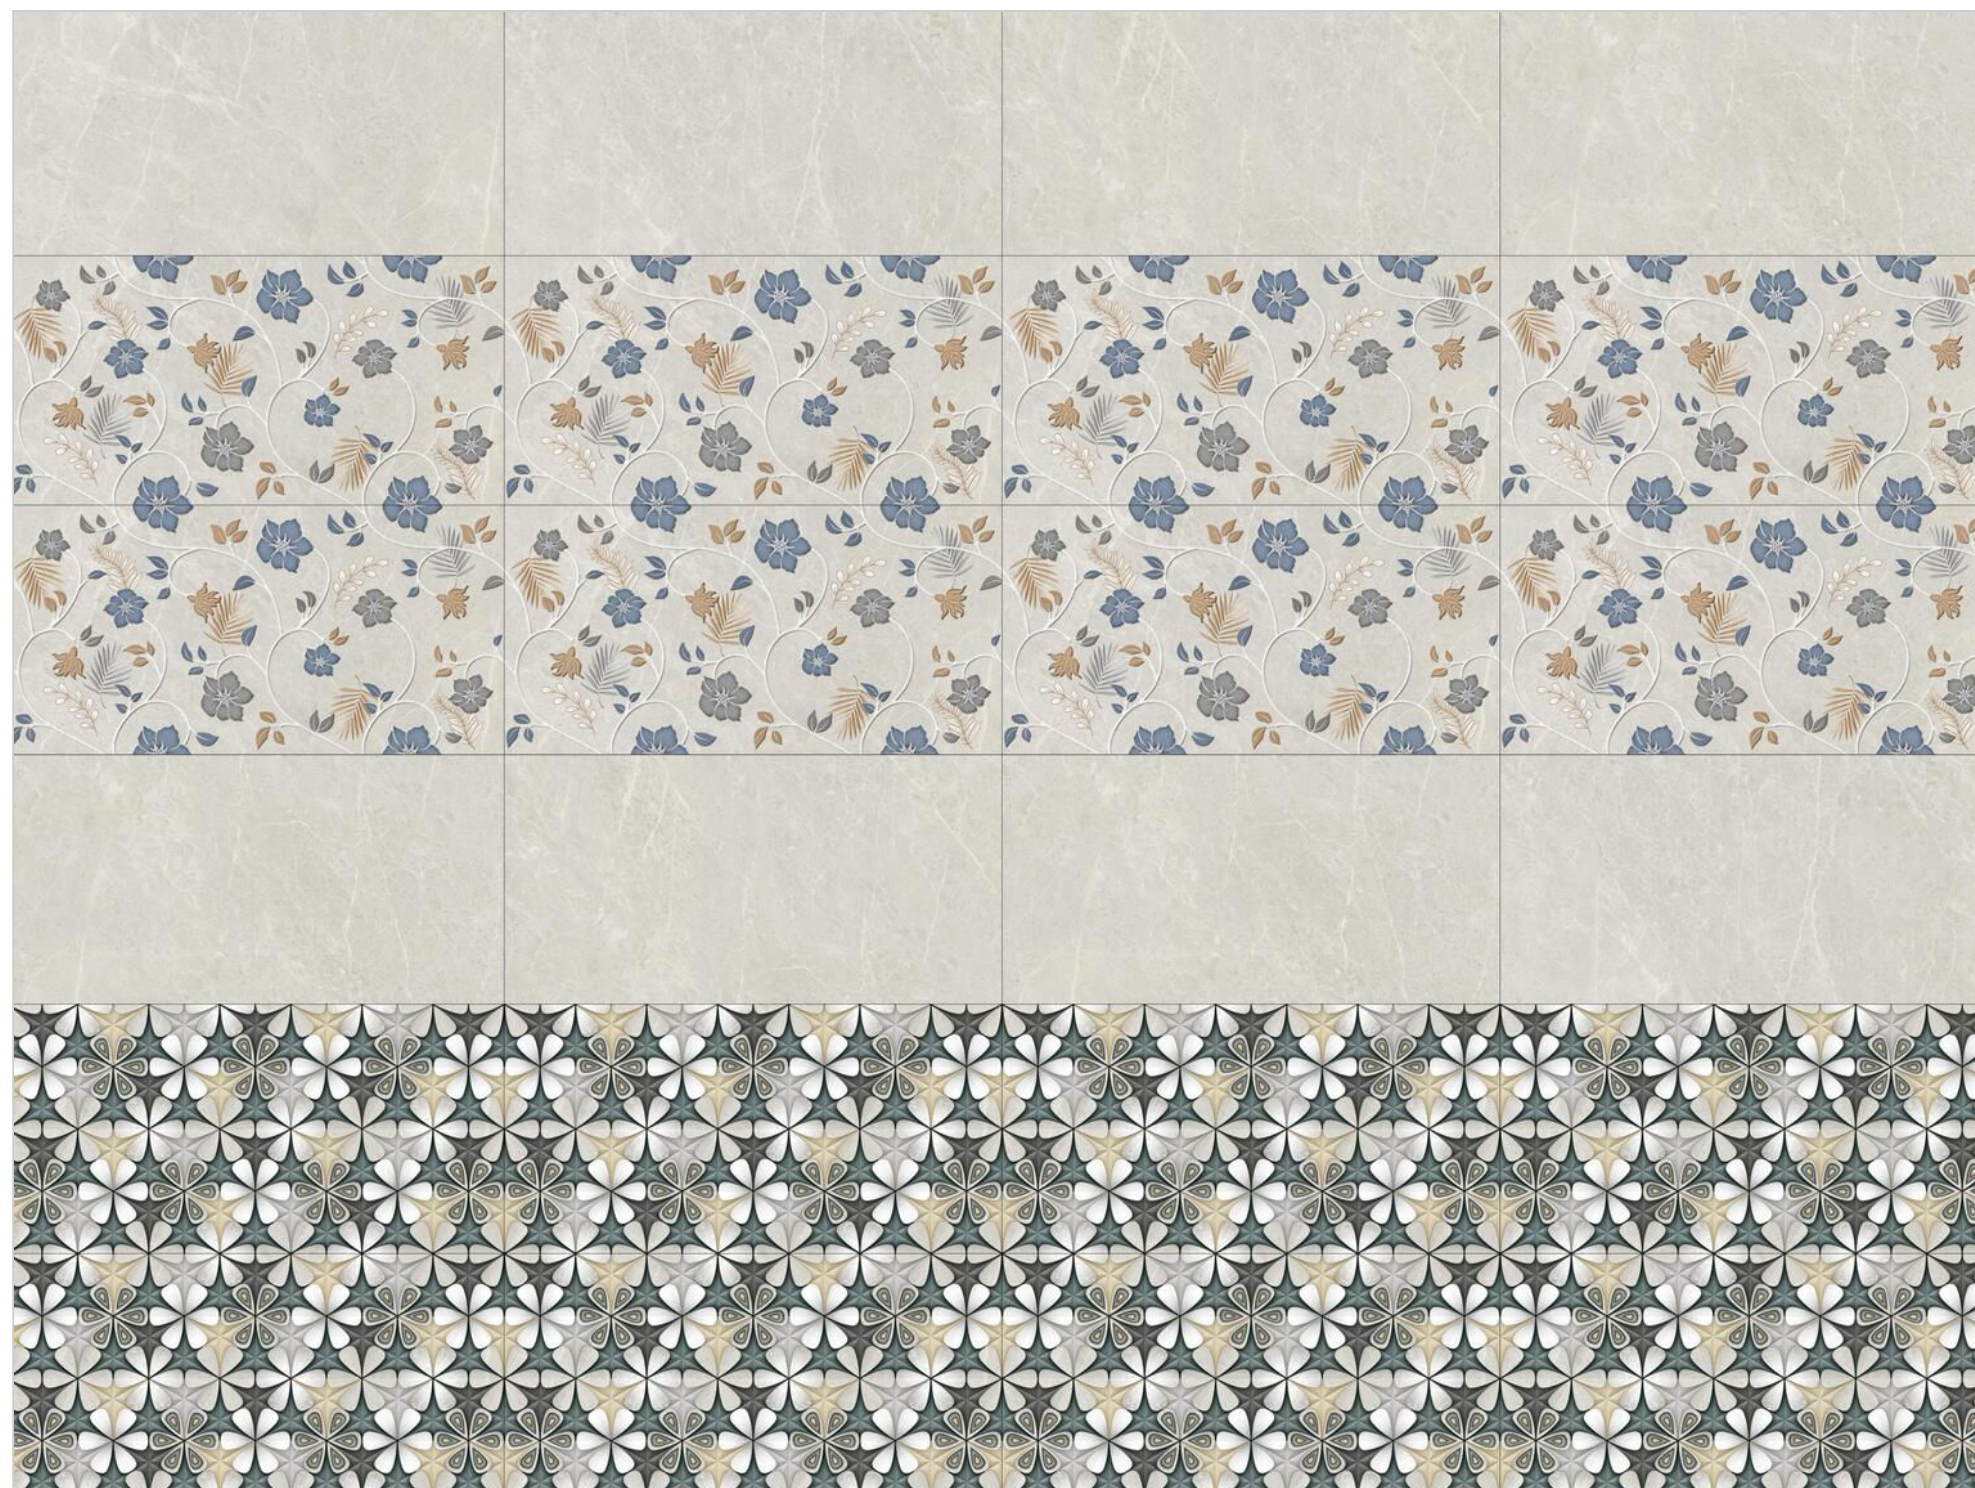

Finish: Glossy

Click to watch
hd photo

BACK