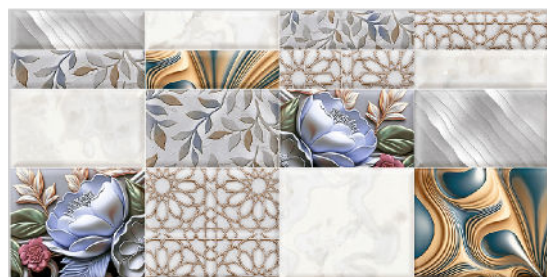

DOTHAN BEIGE HL-1