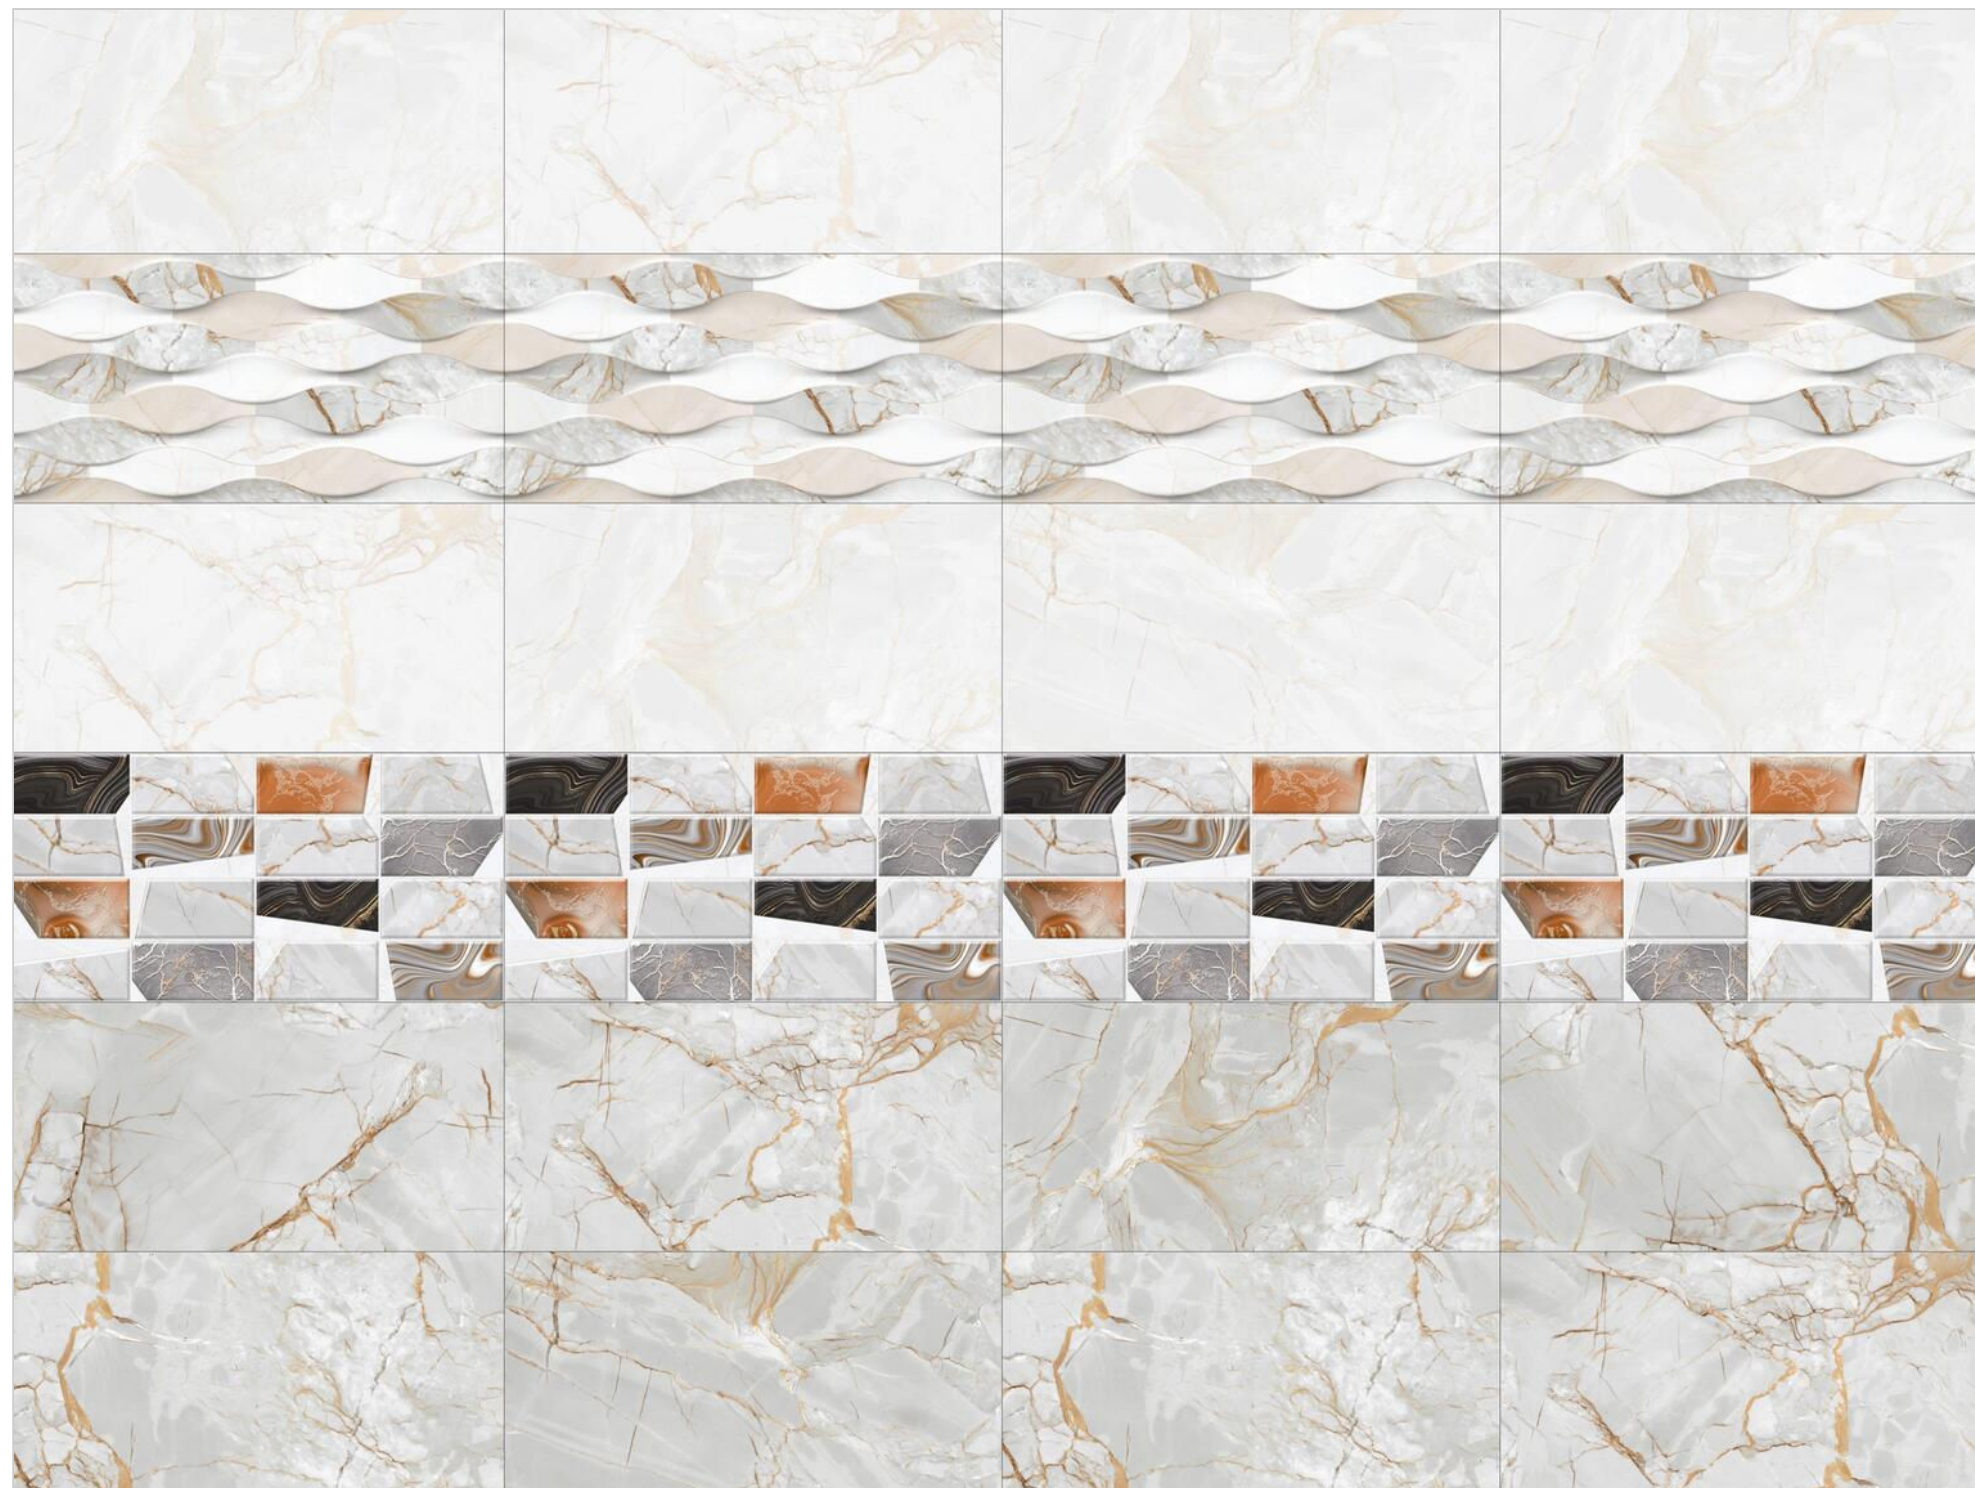

Finish: Glossy

Click to watch
hd photo

BACK