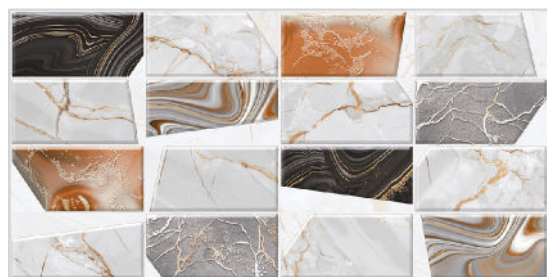

EPSUM GRIS HL-3