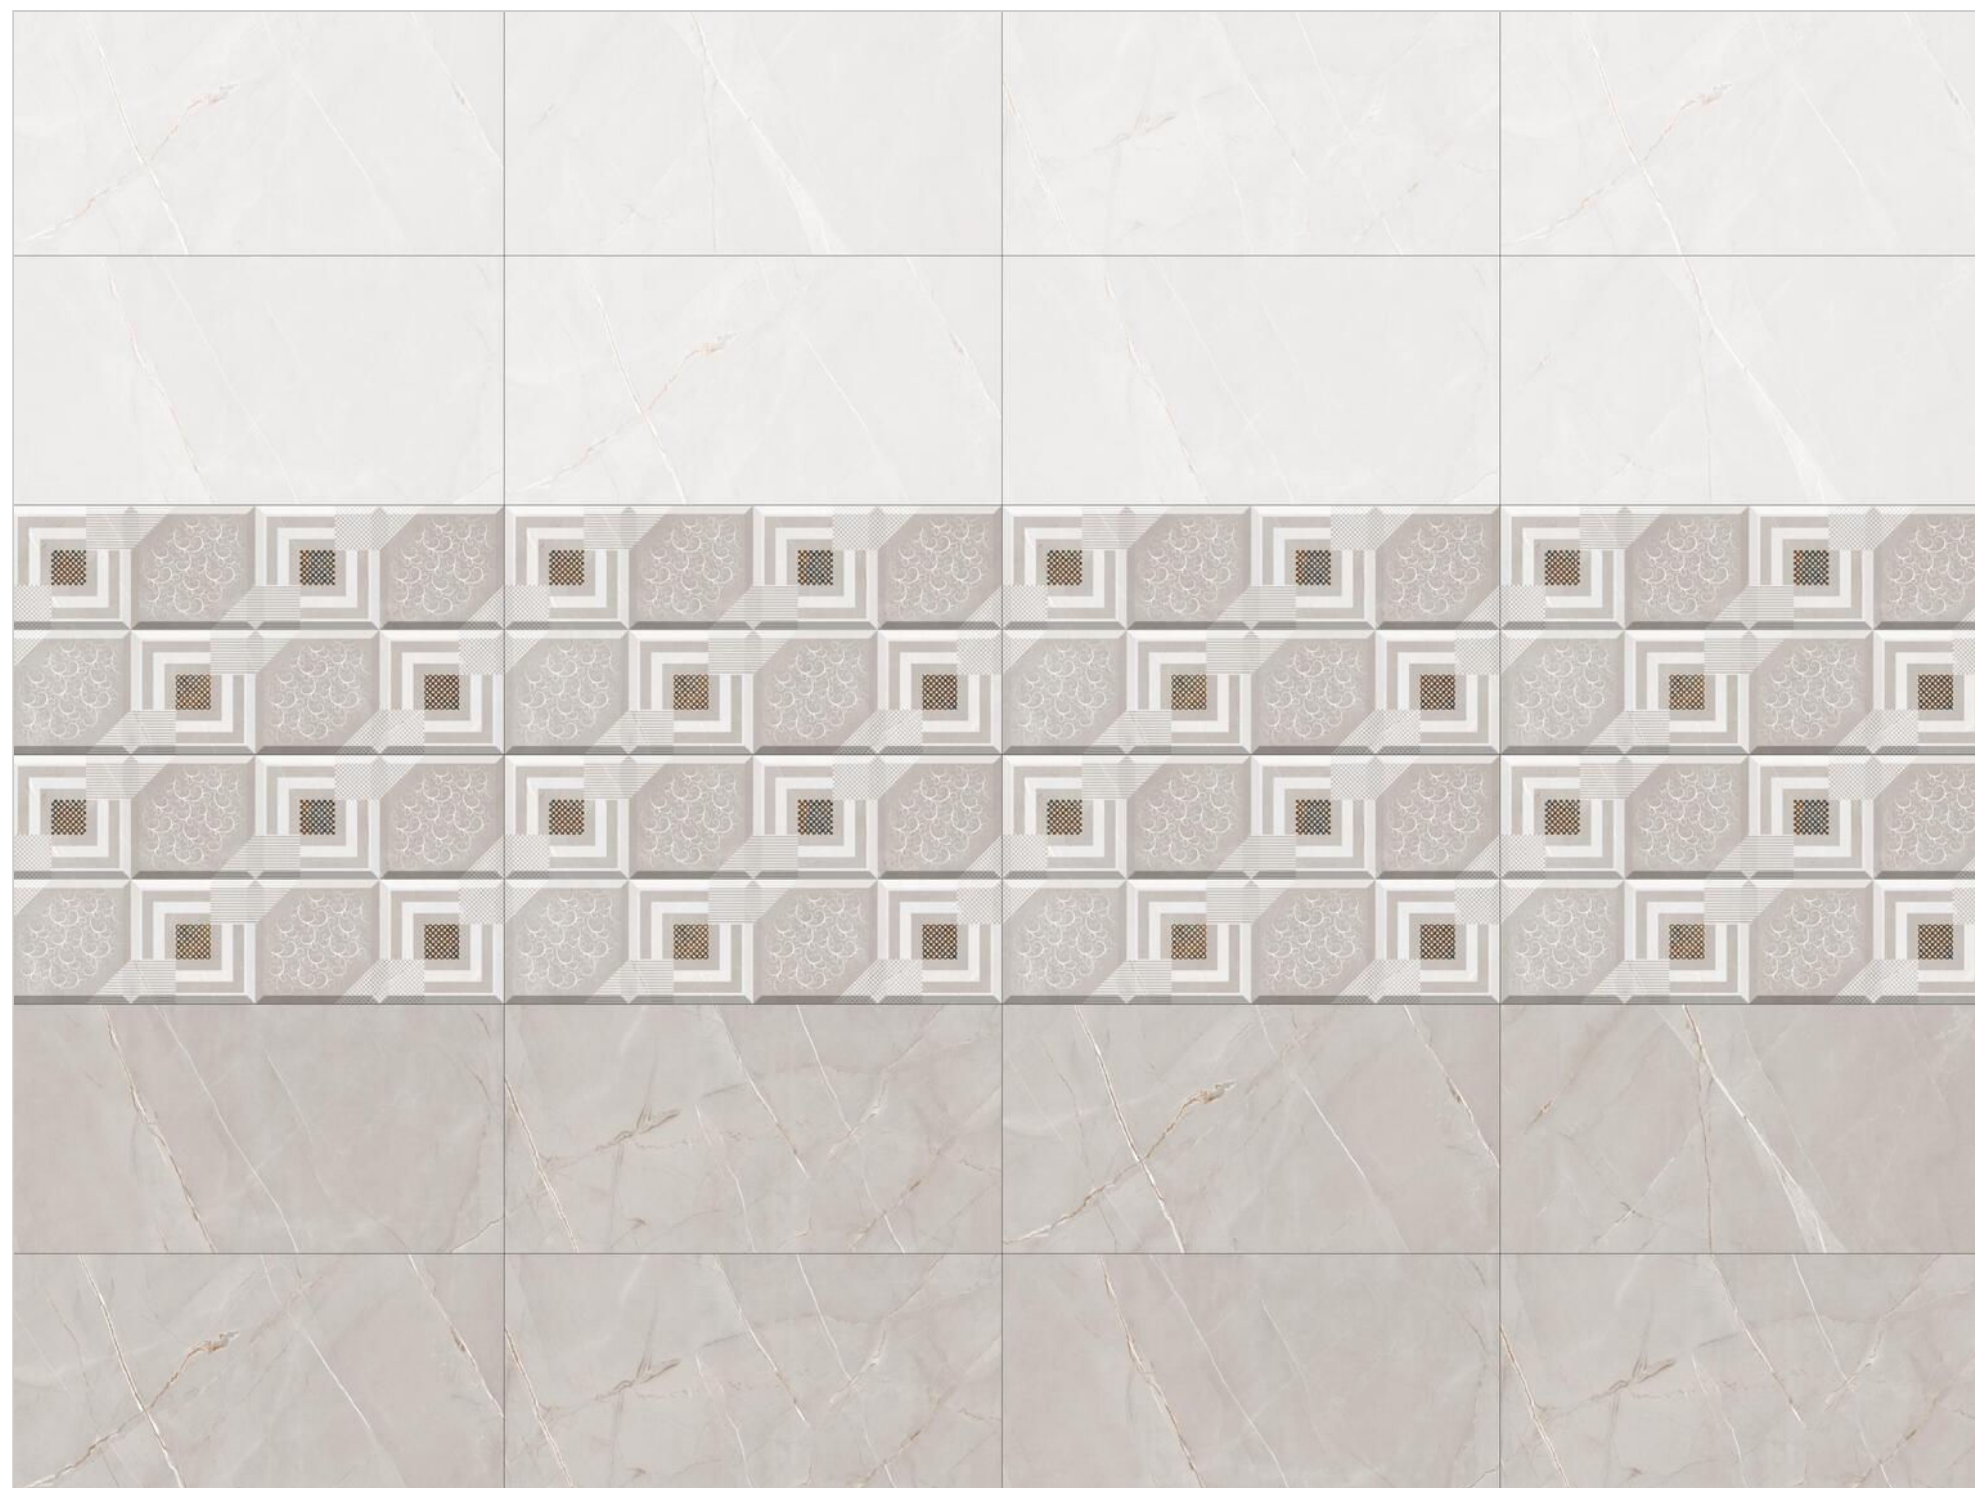

Finish: Glossy

Click to watch
hd photo

BACK