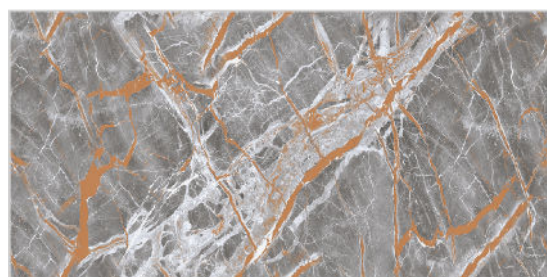

GARRAD BLACK DARK