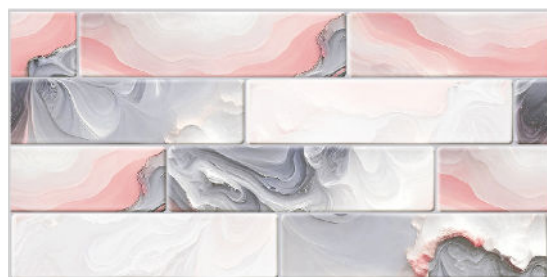

WALL TILES

300X
600MM

BETAFO PINK

BETAFO PINK HL-1

BETAFO PINK HL-2

BETAFO PINK DARK

Finish:Glossy

Click to watch
hd photo