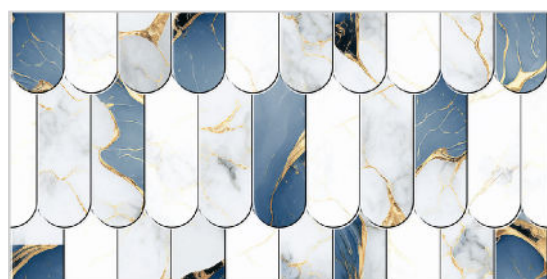

Finish:Glossy

 Click to watch
hd photo

BACK

MARBLE SERIES

WALL TILES

300X
600MM

AMOLITE BLUE

AMOLITE BLUE HL-1