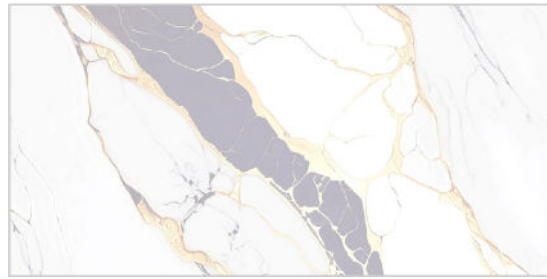

Click to watch
hd photo

BACK

MARBLE SERIES

WALL TILES

300X
600MM

HELIOD BLACK

HELIOD BLACK HL-1

HELIOD BLACK HL-2