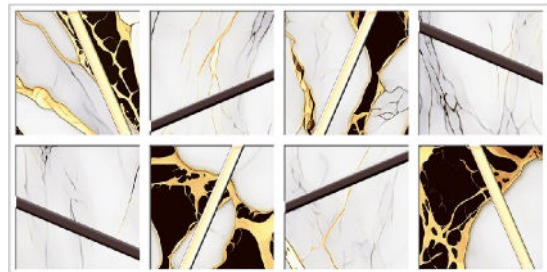

Click to watch
hd photo

BACK

MARBLE SERIES

WALL TILES

300X
600MM

HELIOD BLACK

HELIOD BLACK HL-1

HELIOD BLACK HL-2