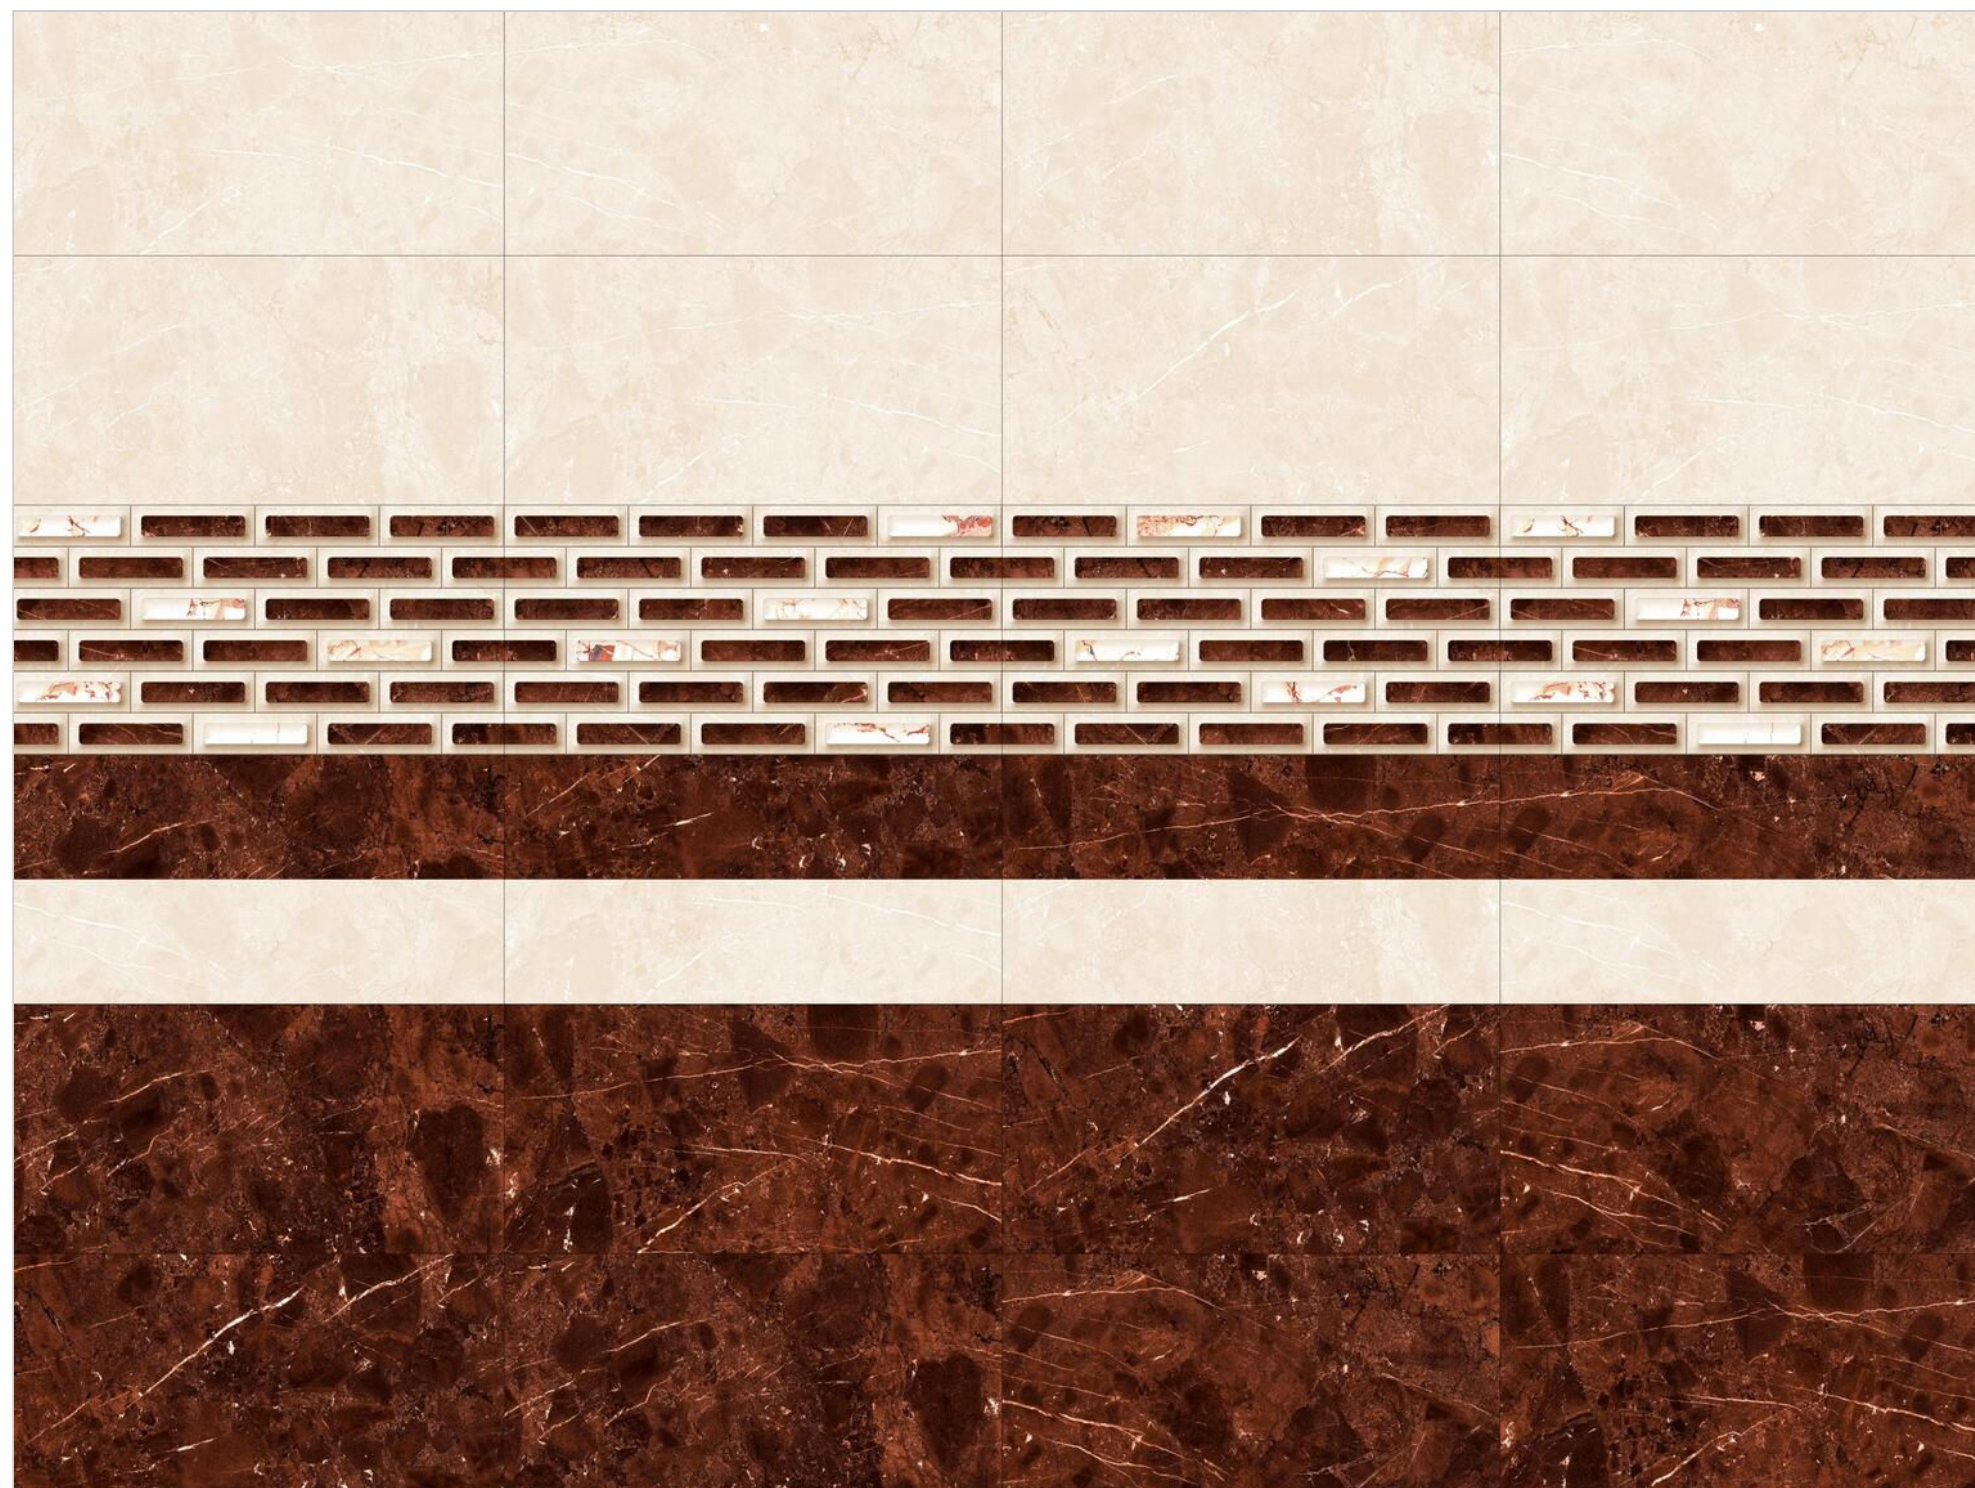

MARBLE SERIES

WALL TILES

300X
600MM

LIONA COFFEE

LIONA COFFEE HL-1

LIONA COFFEE HL-2

LIONA COFFEE DARK

Finish:Glossy