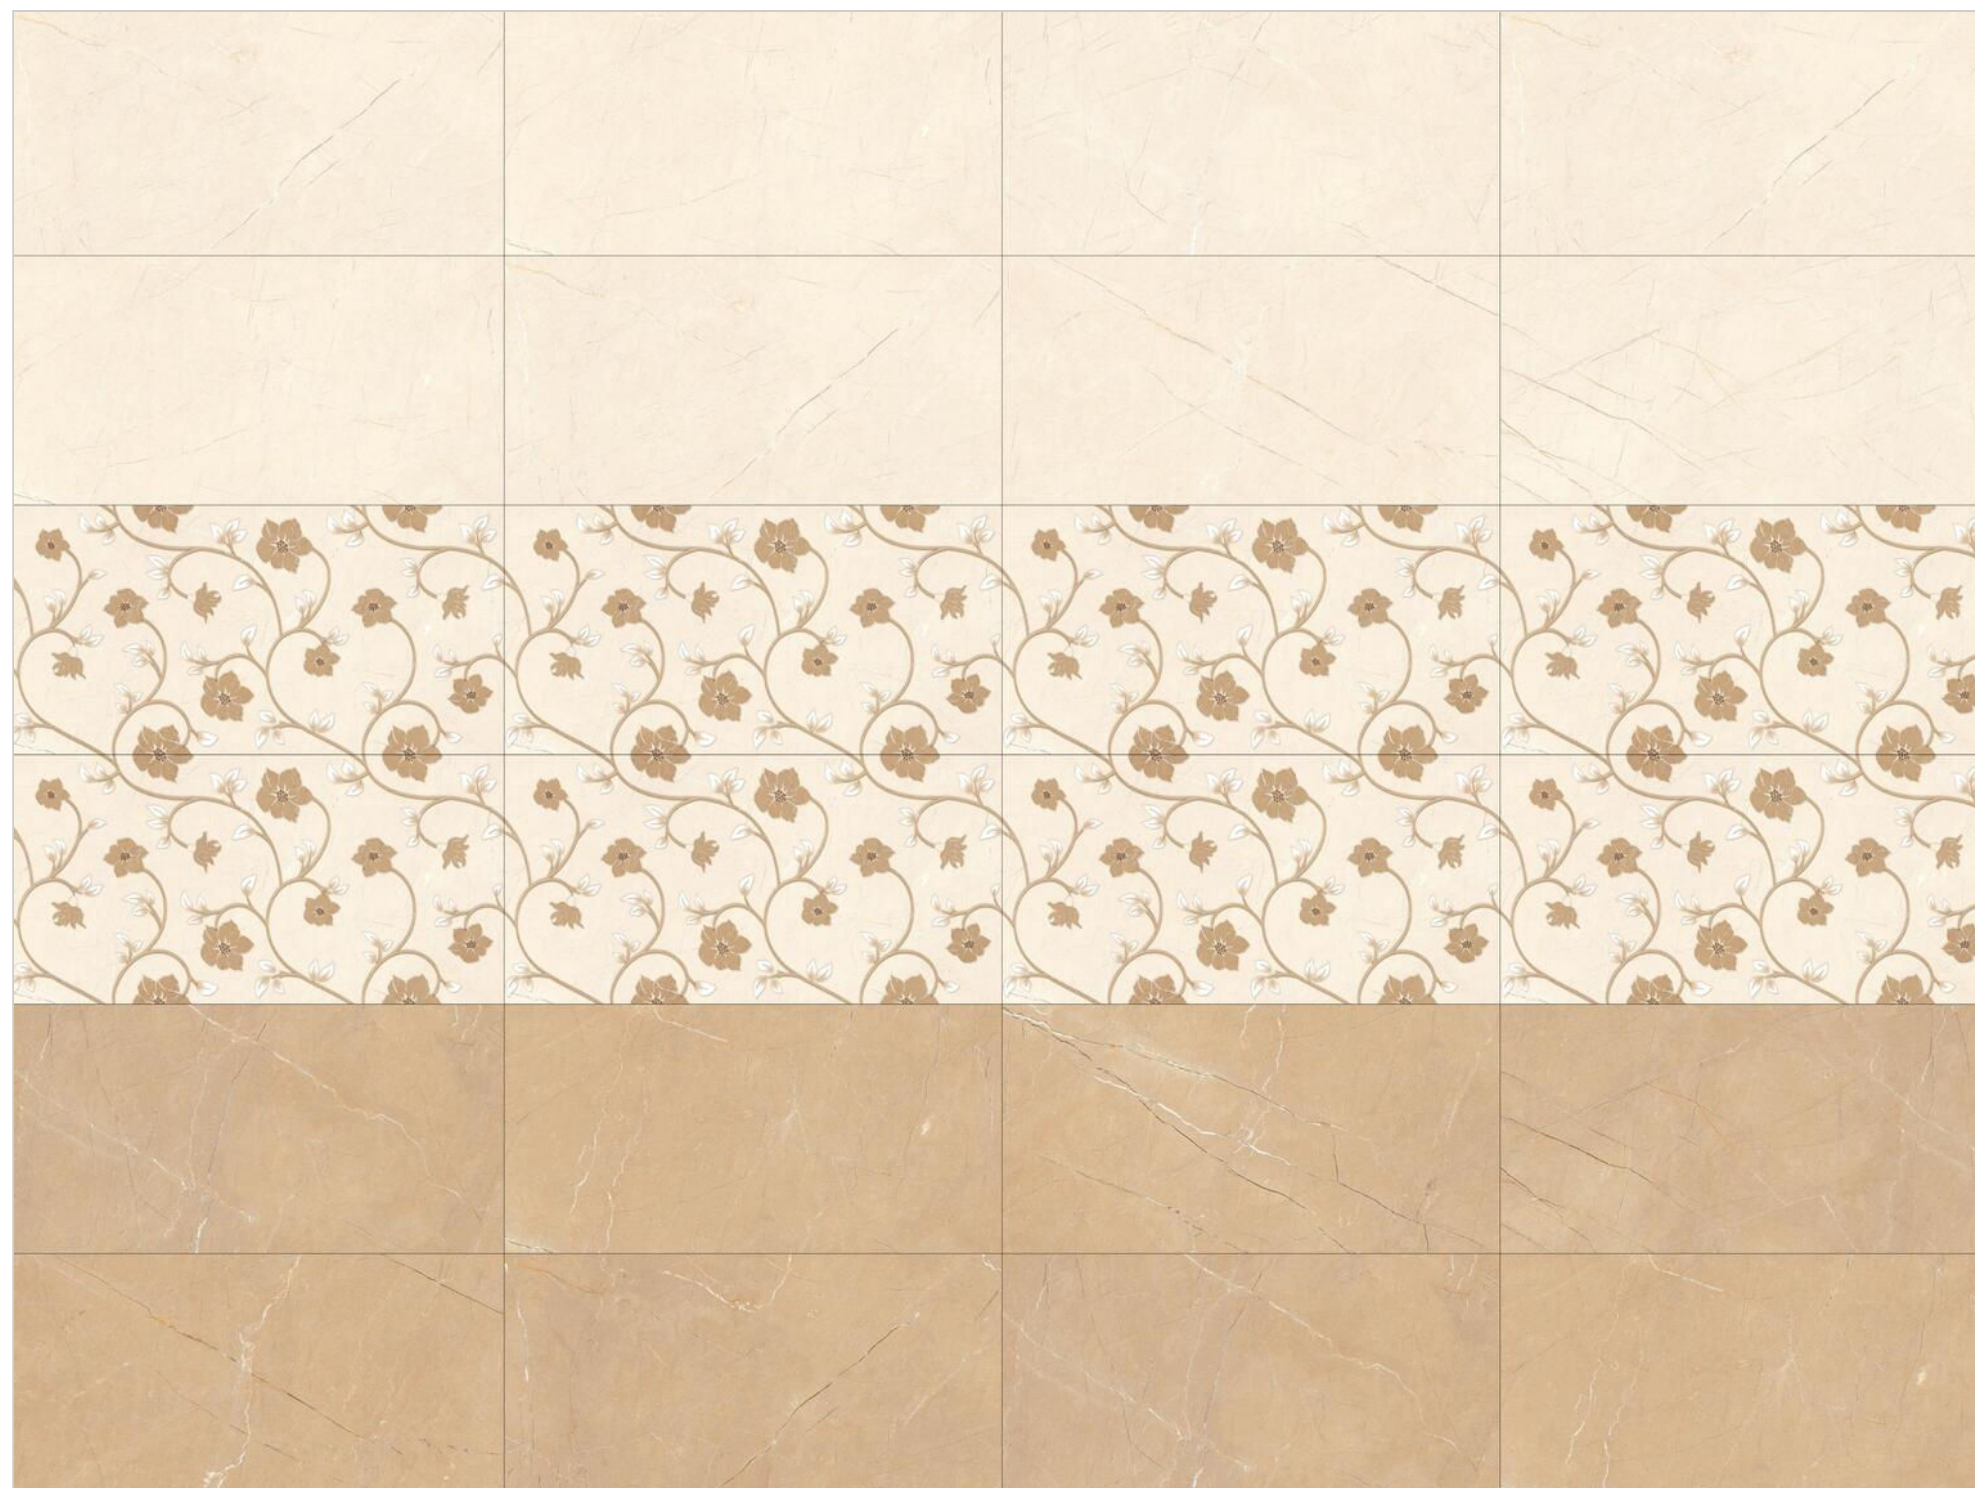

WALL TILES

300X
600MM

ROSS BROWN

ROSS BROWN HL-1

ROSS BROWN DARK

Finish:Glossy

Click to watch
hd photo

BACK