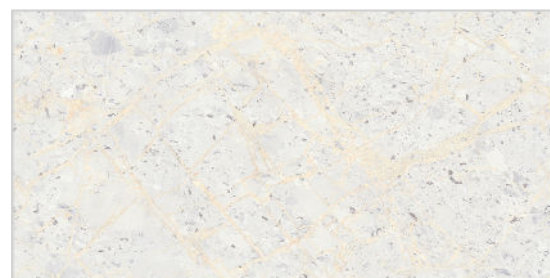

MARBLE SERIES

WALL TILES

300X
600MM

MARTIN BEIGE