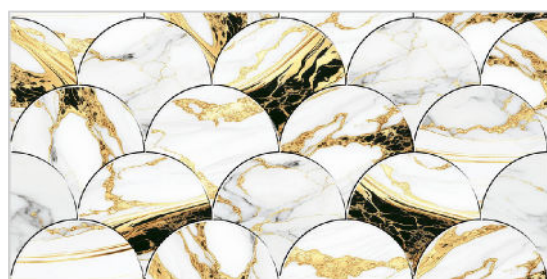

Finish:Glossy

Click to watch
hd photo

BACK

MARBLE SERIES

WALL TILES

300X
600MM

OREGON BLACK

OREGON BLACK HL-1