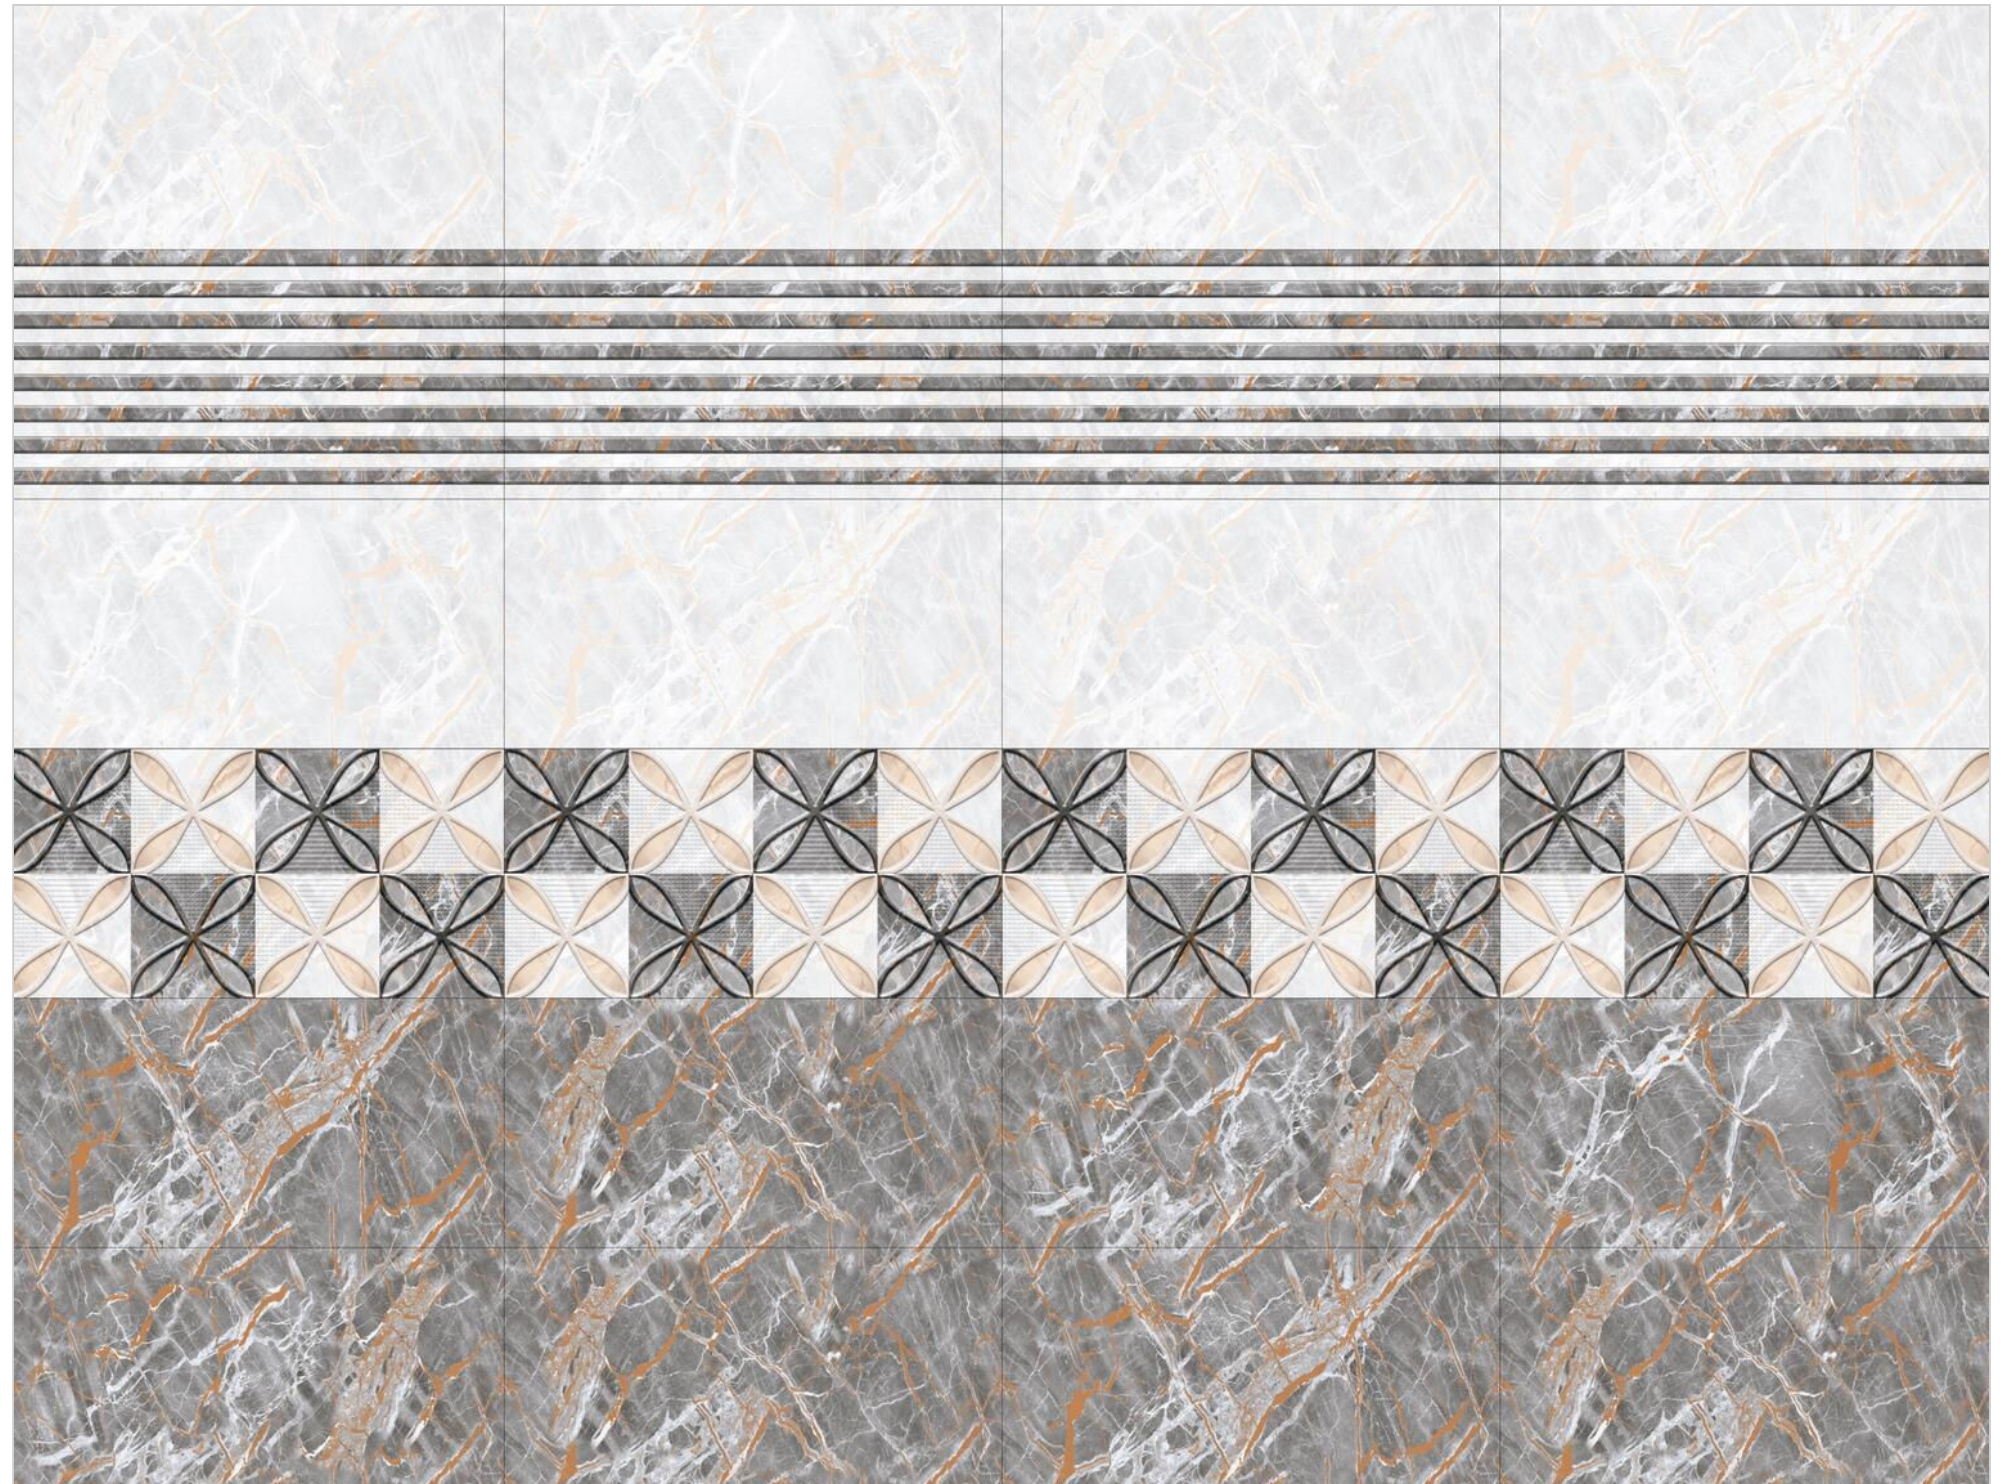

Finish: Glossy

Click to watch
hd photo

BACK