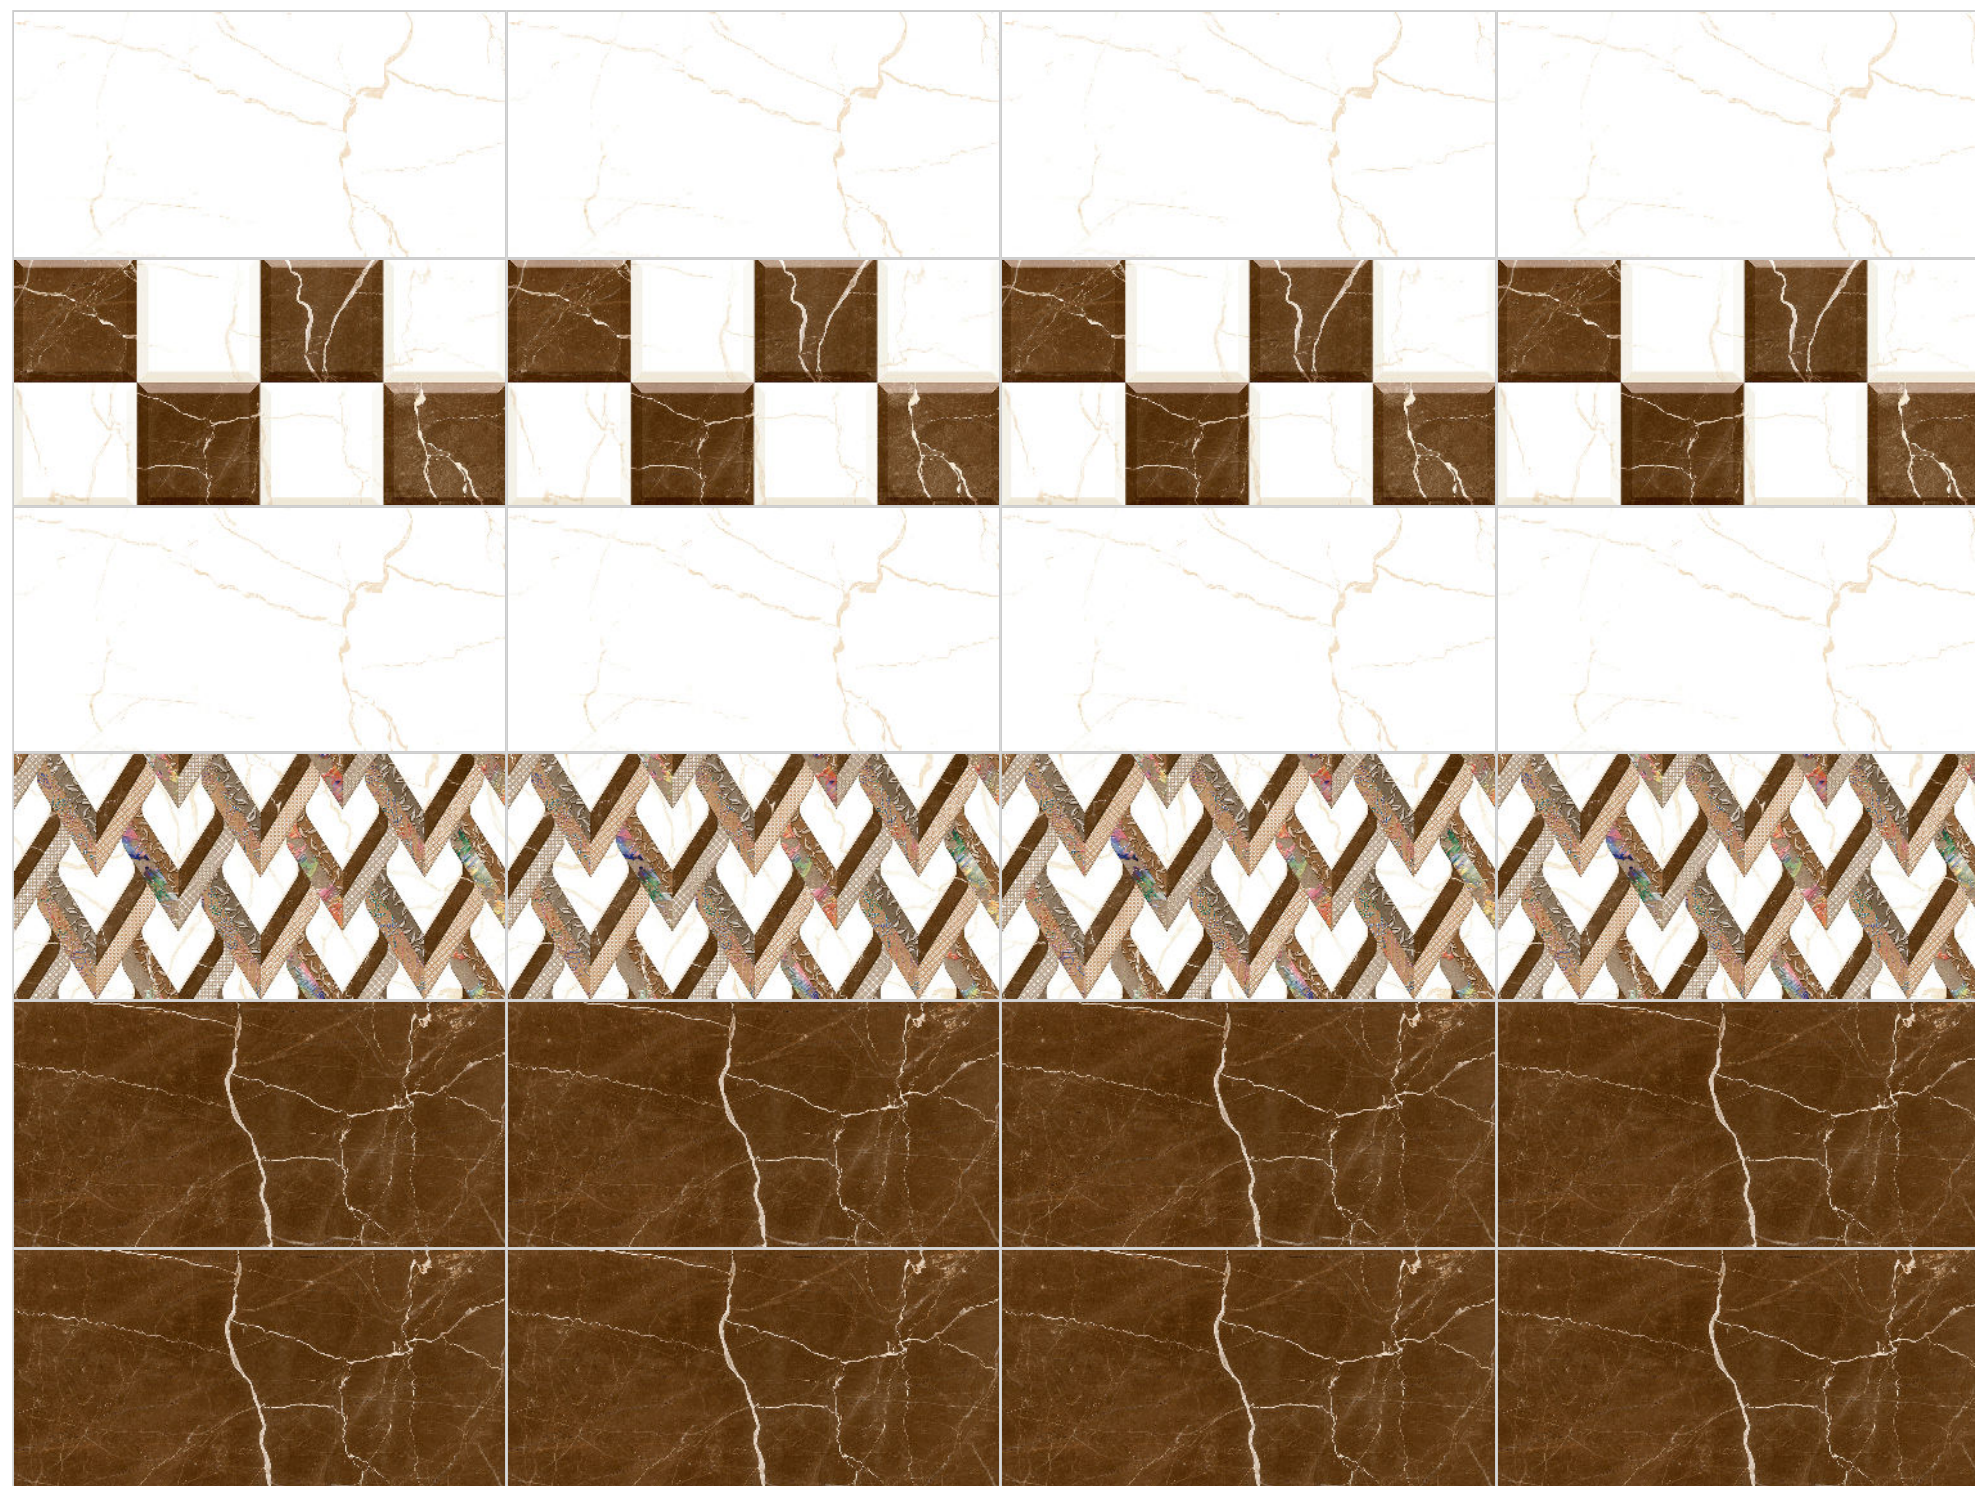

Finish:Glossy

BACK