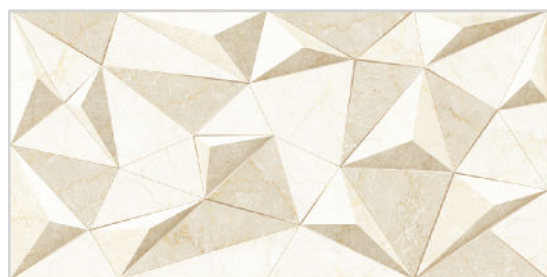

ITAMPOLO BLUE DARK

Finish:Glossy

Click to watch
hd photo

BACK

MARBLE SERIES

WALL TILES

300X
600MM

JILEKO BEIGE