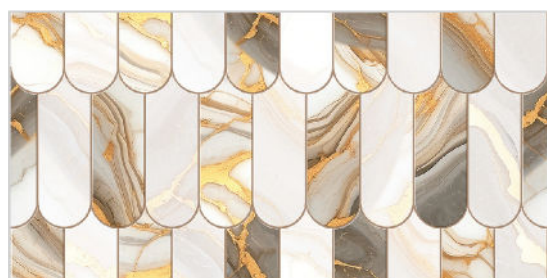

MARBLE SERIES

WALL TILES

300X
600MM

ISALO BROWN

ISALO BROWN HL-1

ISALO BROWN HL-2

ISALO BROWN DARK

Finish:Glossy