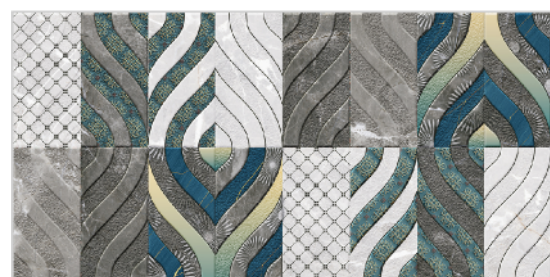

Finish:Glossy

BACK

MARBLE SERIES

WALL TILES

300X
600MM

PRICHON NERO

PRICHON NERO HL-1

PRICHON NERO HL-2