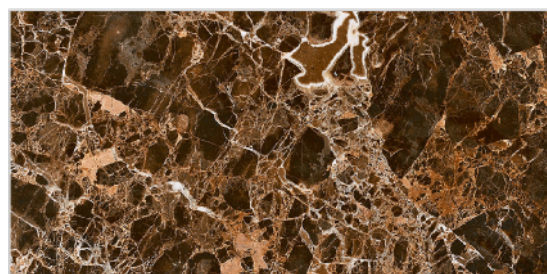

MARBLE SERIES

WALL TILES

300X
600MM

EMPERADOR COFFEE

EMPERADOR COFFEE HL-1

EMPERADOR COFFEE DARK

Finish:Glossy

Click to watch
hd photo