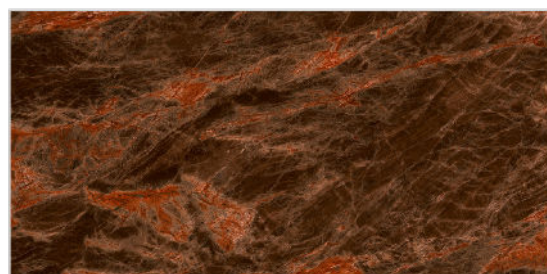

LOROS BROWN DARK