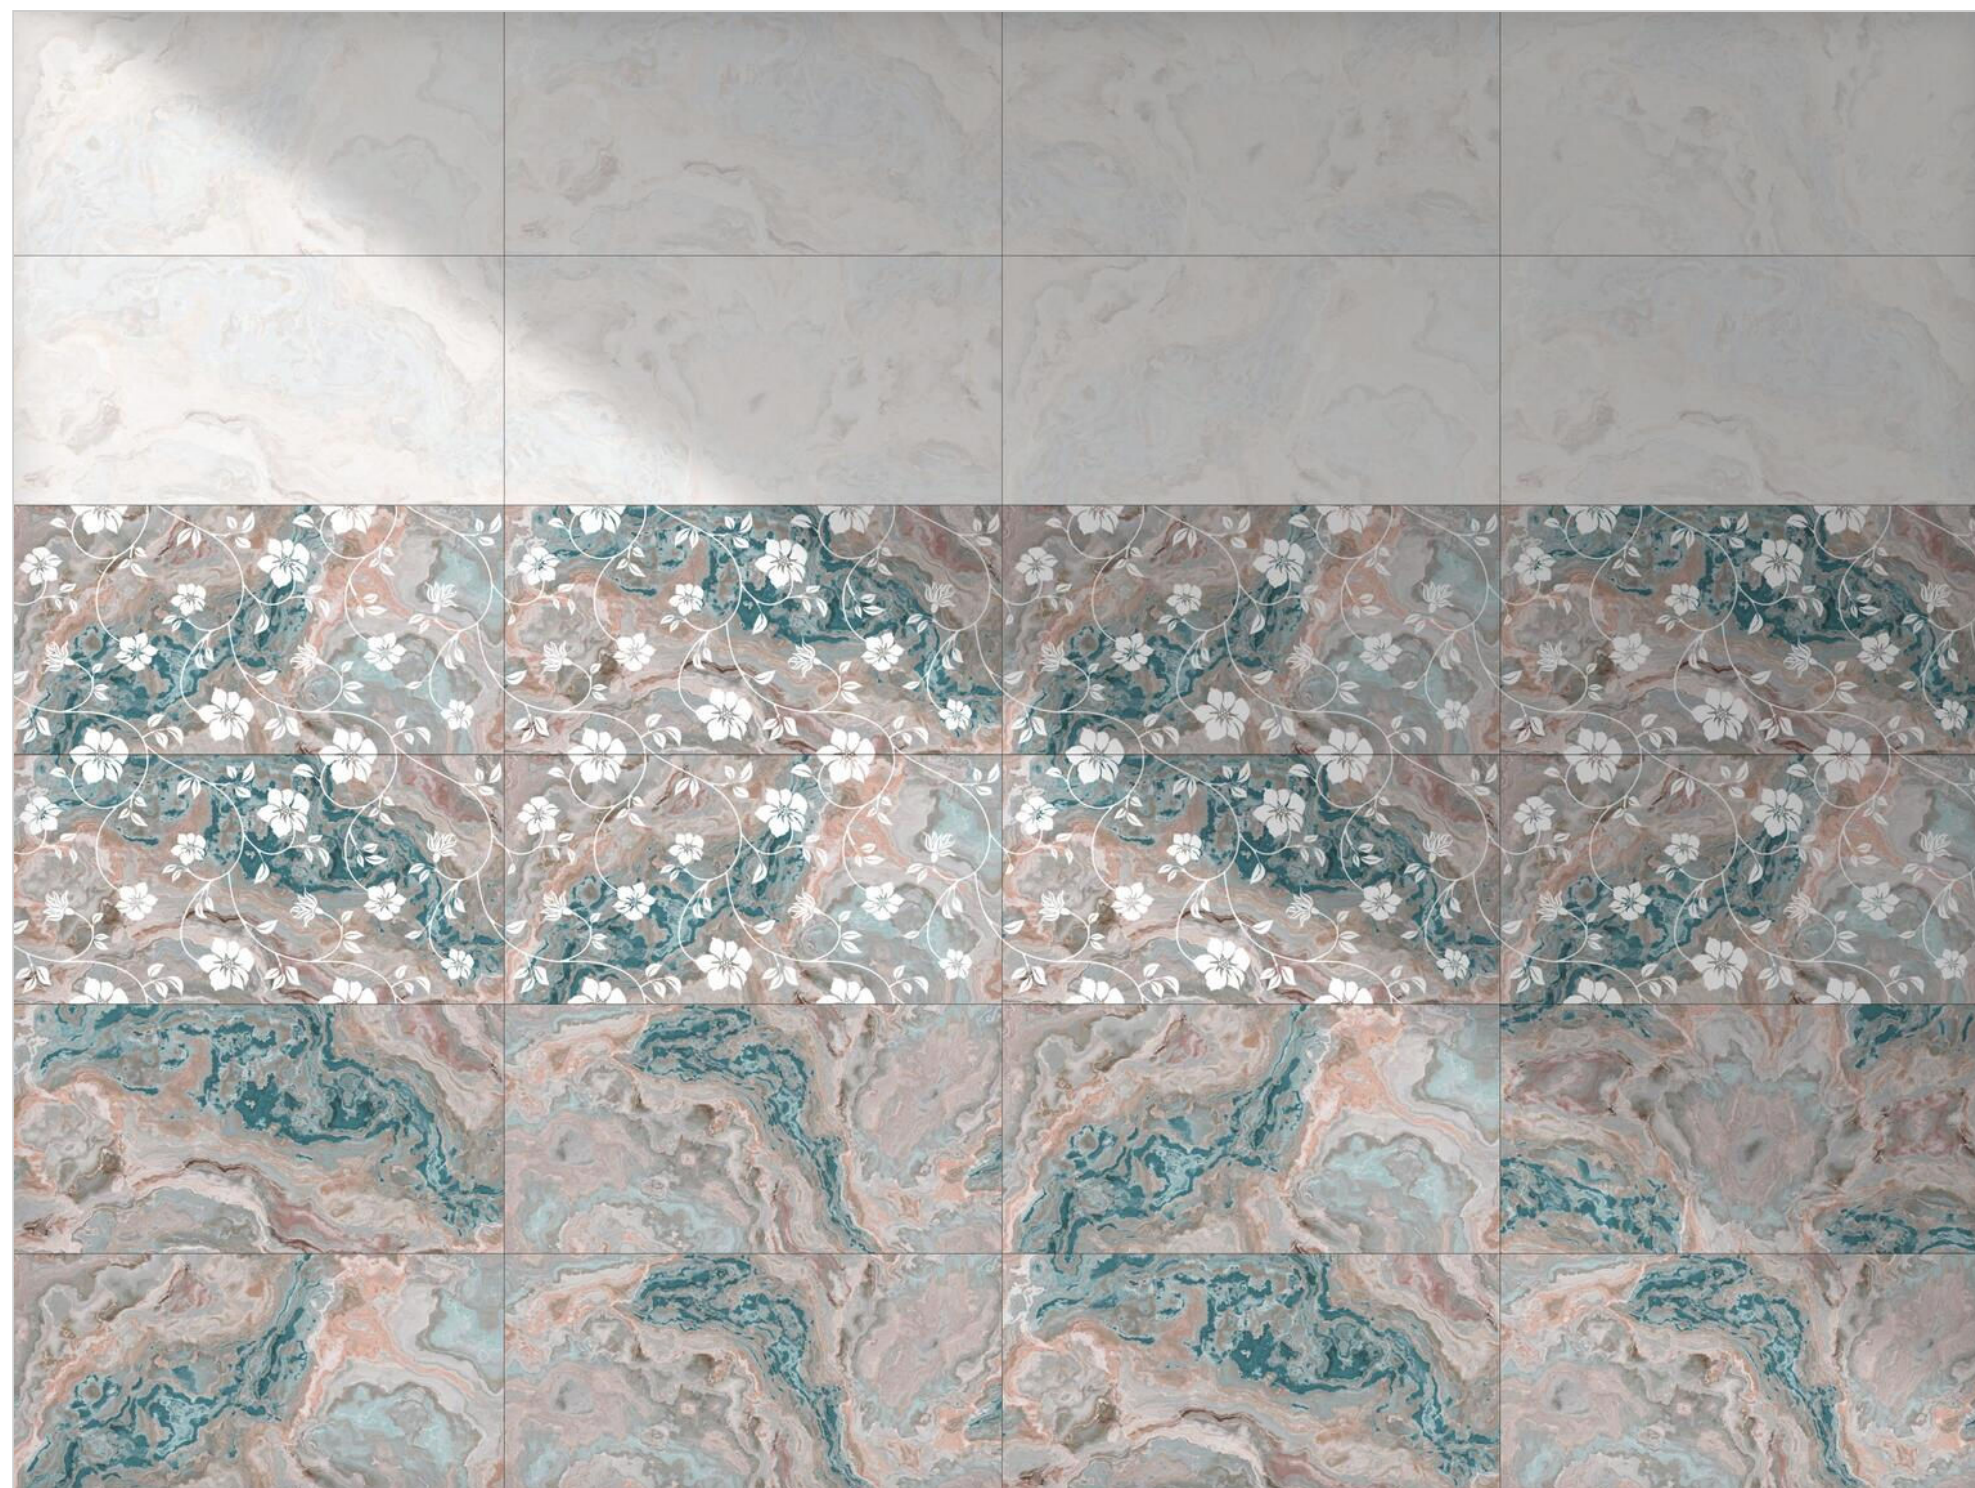

WALL TILES

300X
600MM

CHICAGO BEIGE

CHICAGO BEIGE HL-1

CHICAGO BEIGE DARK

Finish:Glossy

 Click to watch
hd photo

BACK