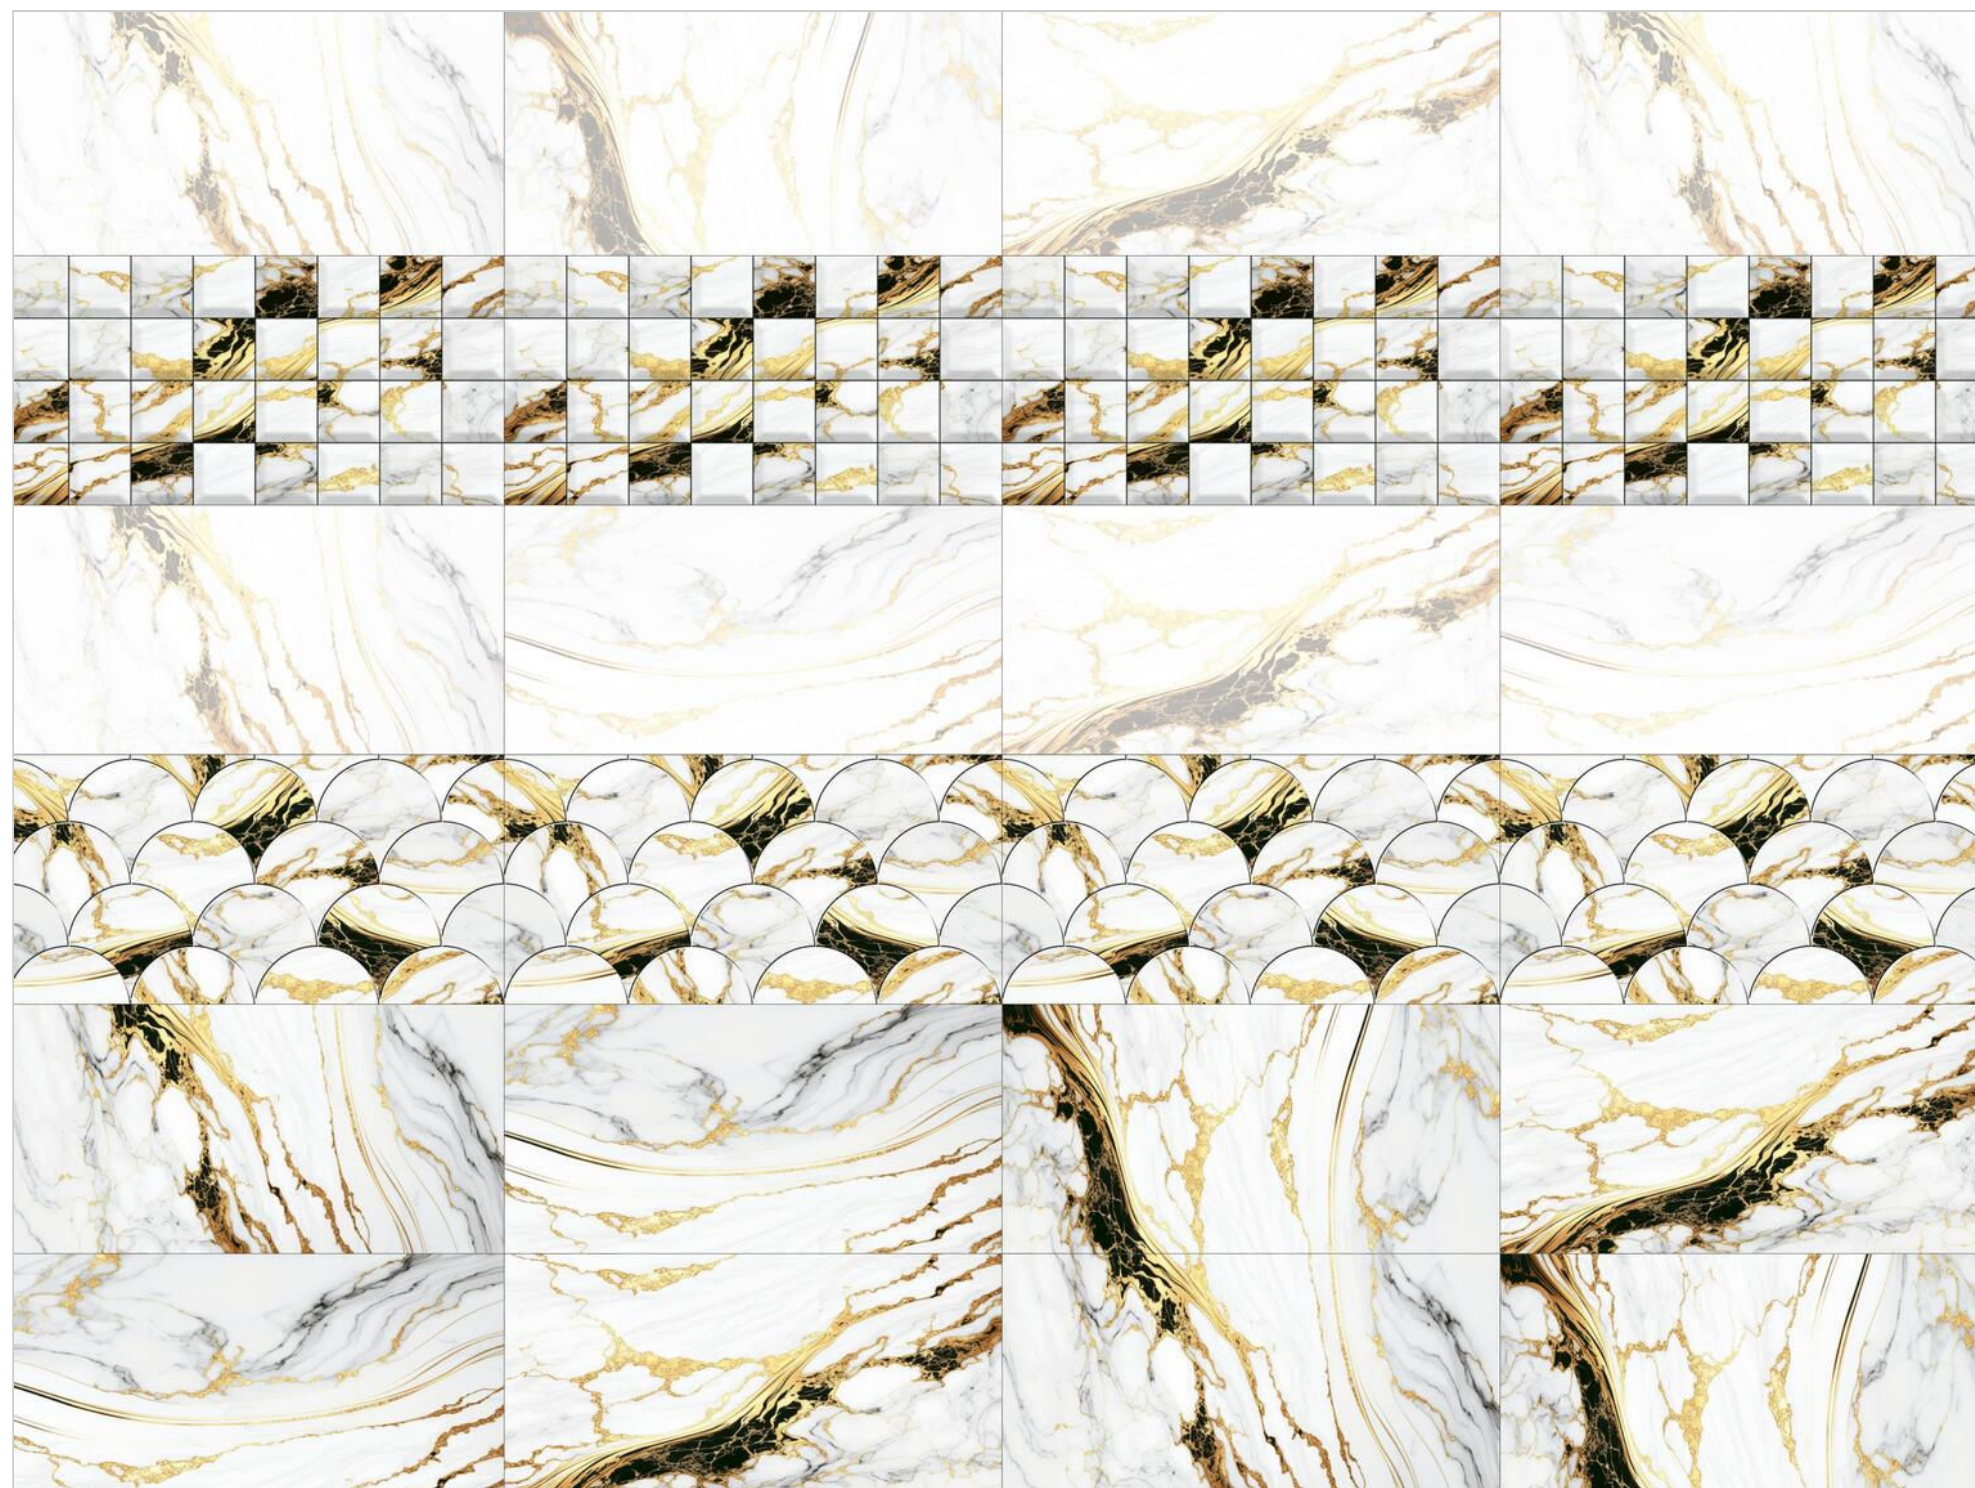

Finish: Glossy

Click to watch
hd photo

BACK