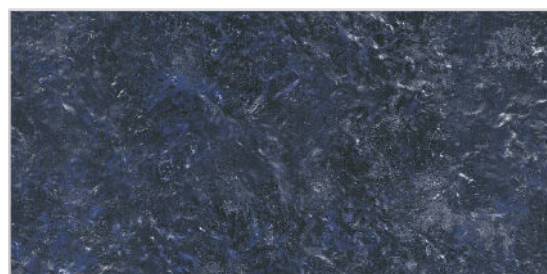

ALAND NAVY DARK