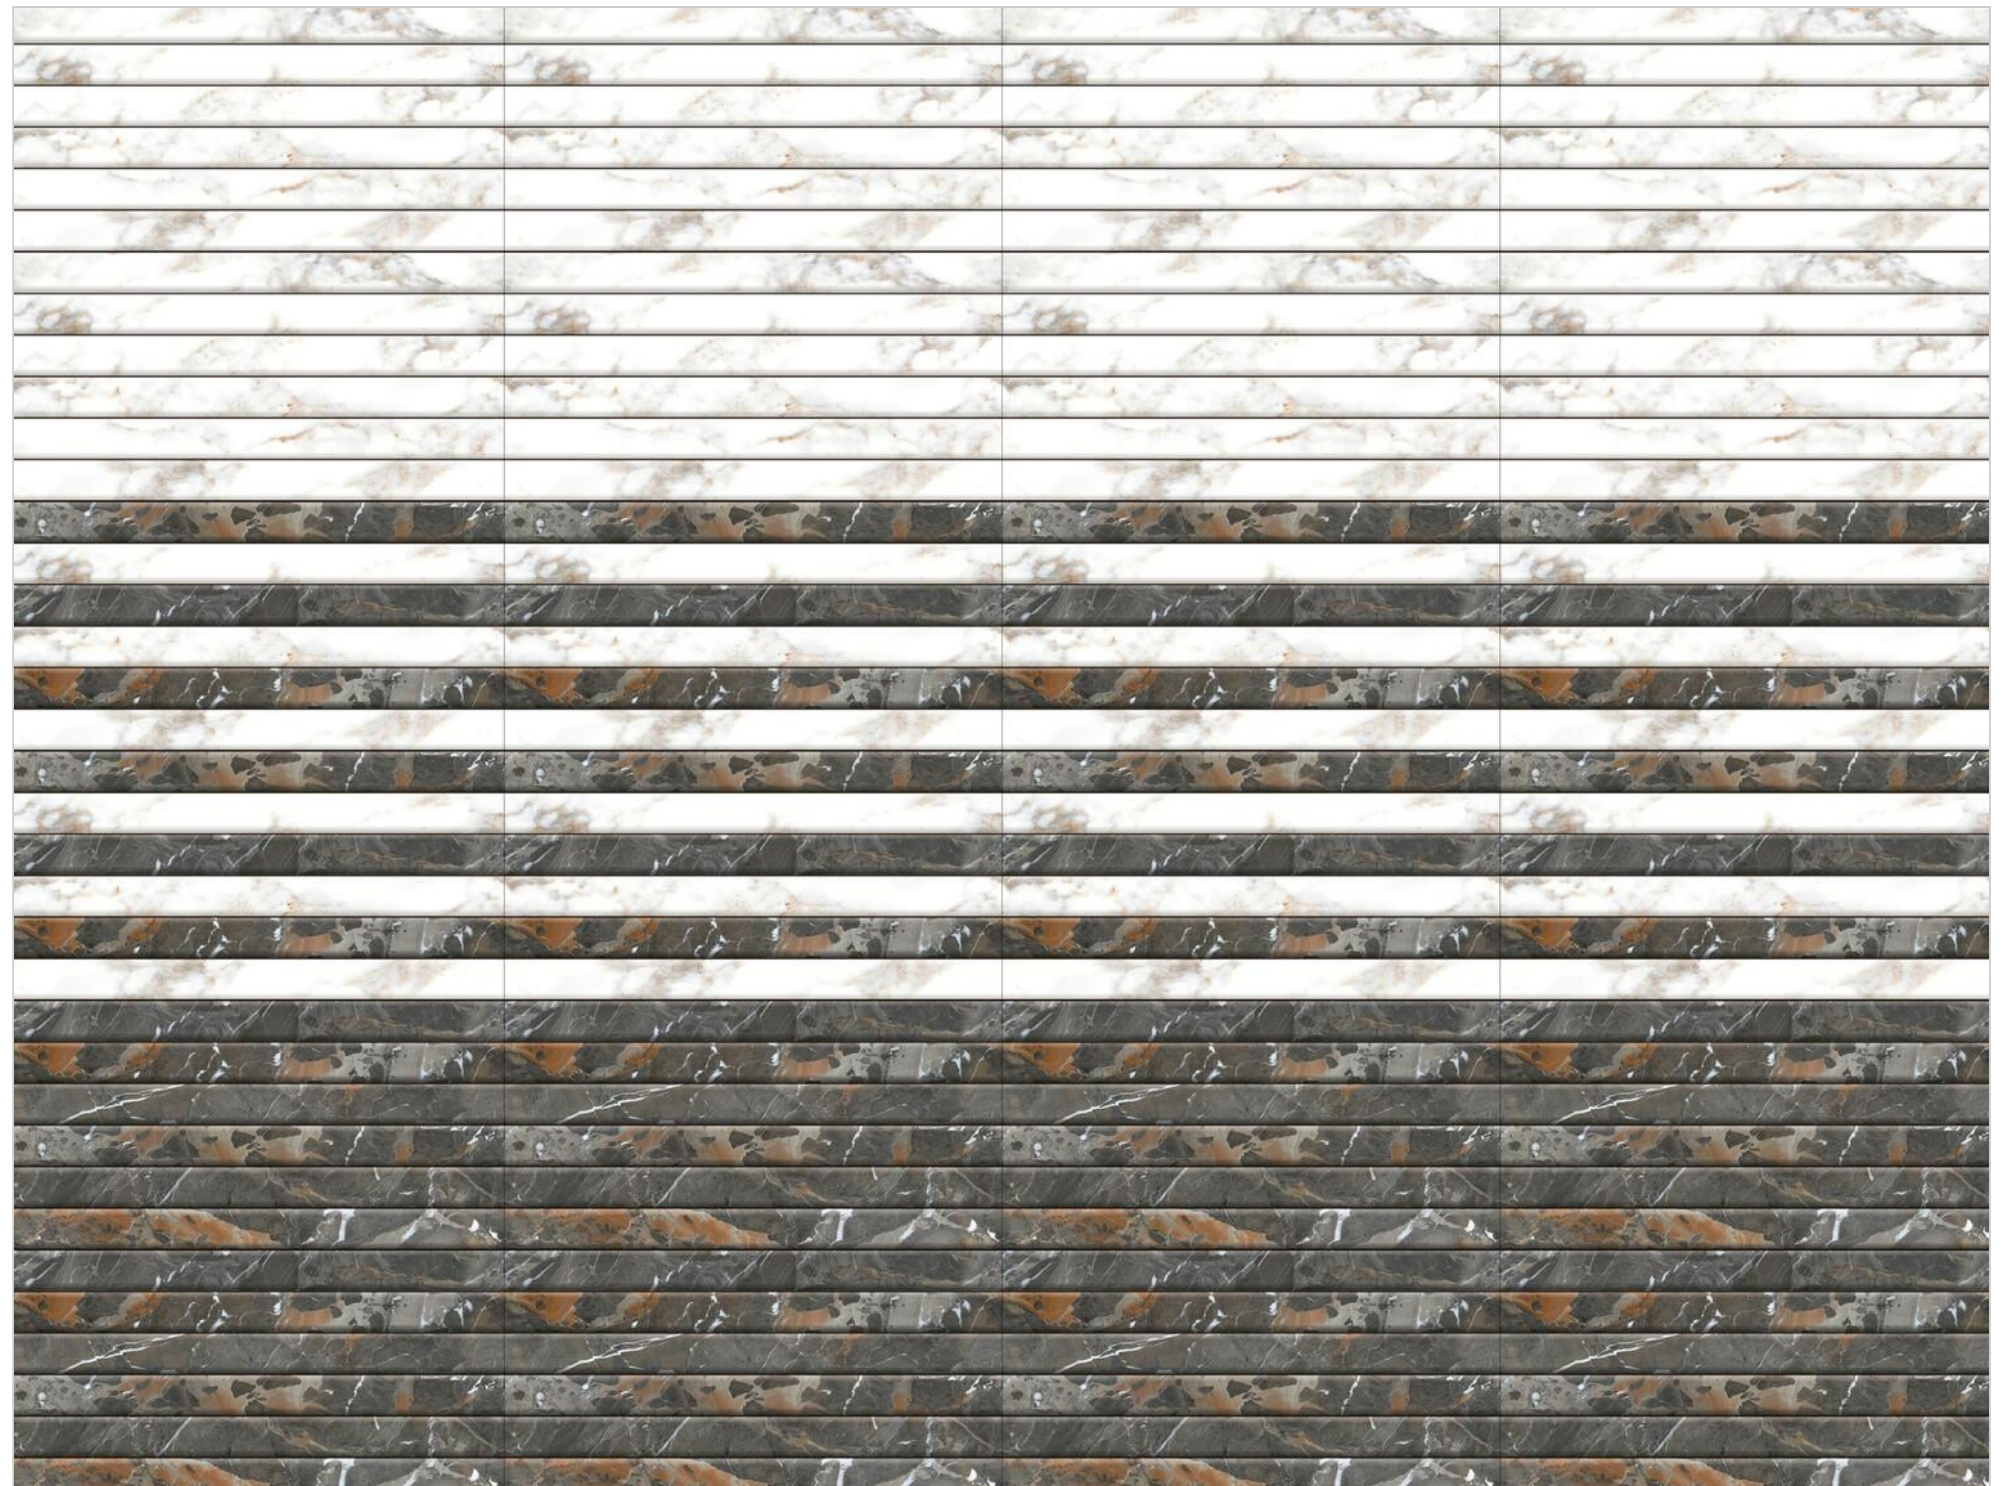

WALL TILES

300X
600MM

GLOSSY TOLKO BLACK

GLOSSY TOLKO BLACK HL-1

GLOSSY TOLKO BLACK DARK

Finish:Glossy

Click to watch
hd photo

BACK