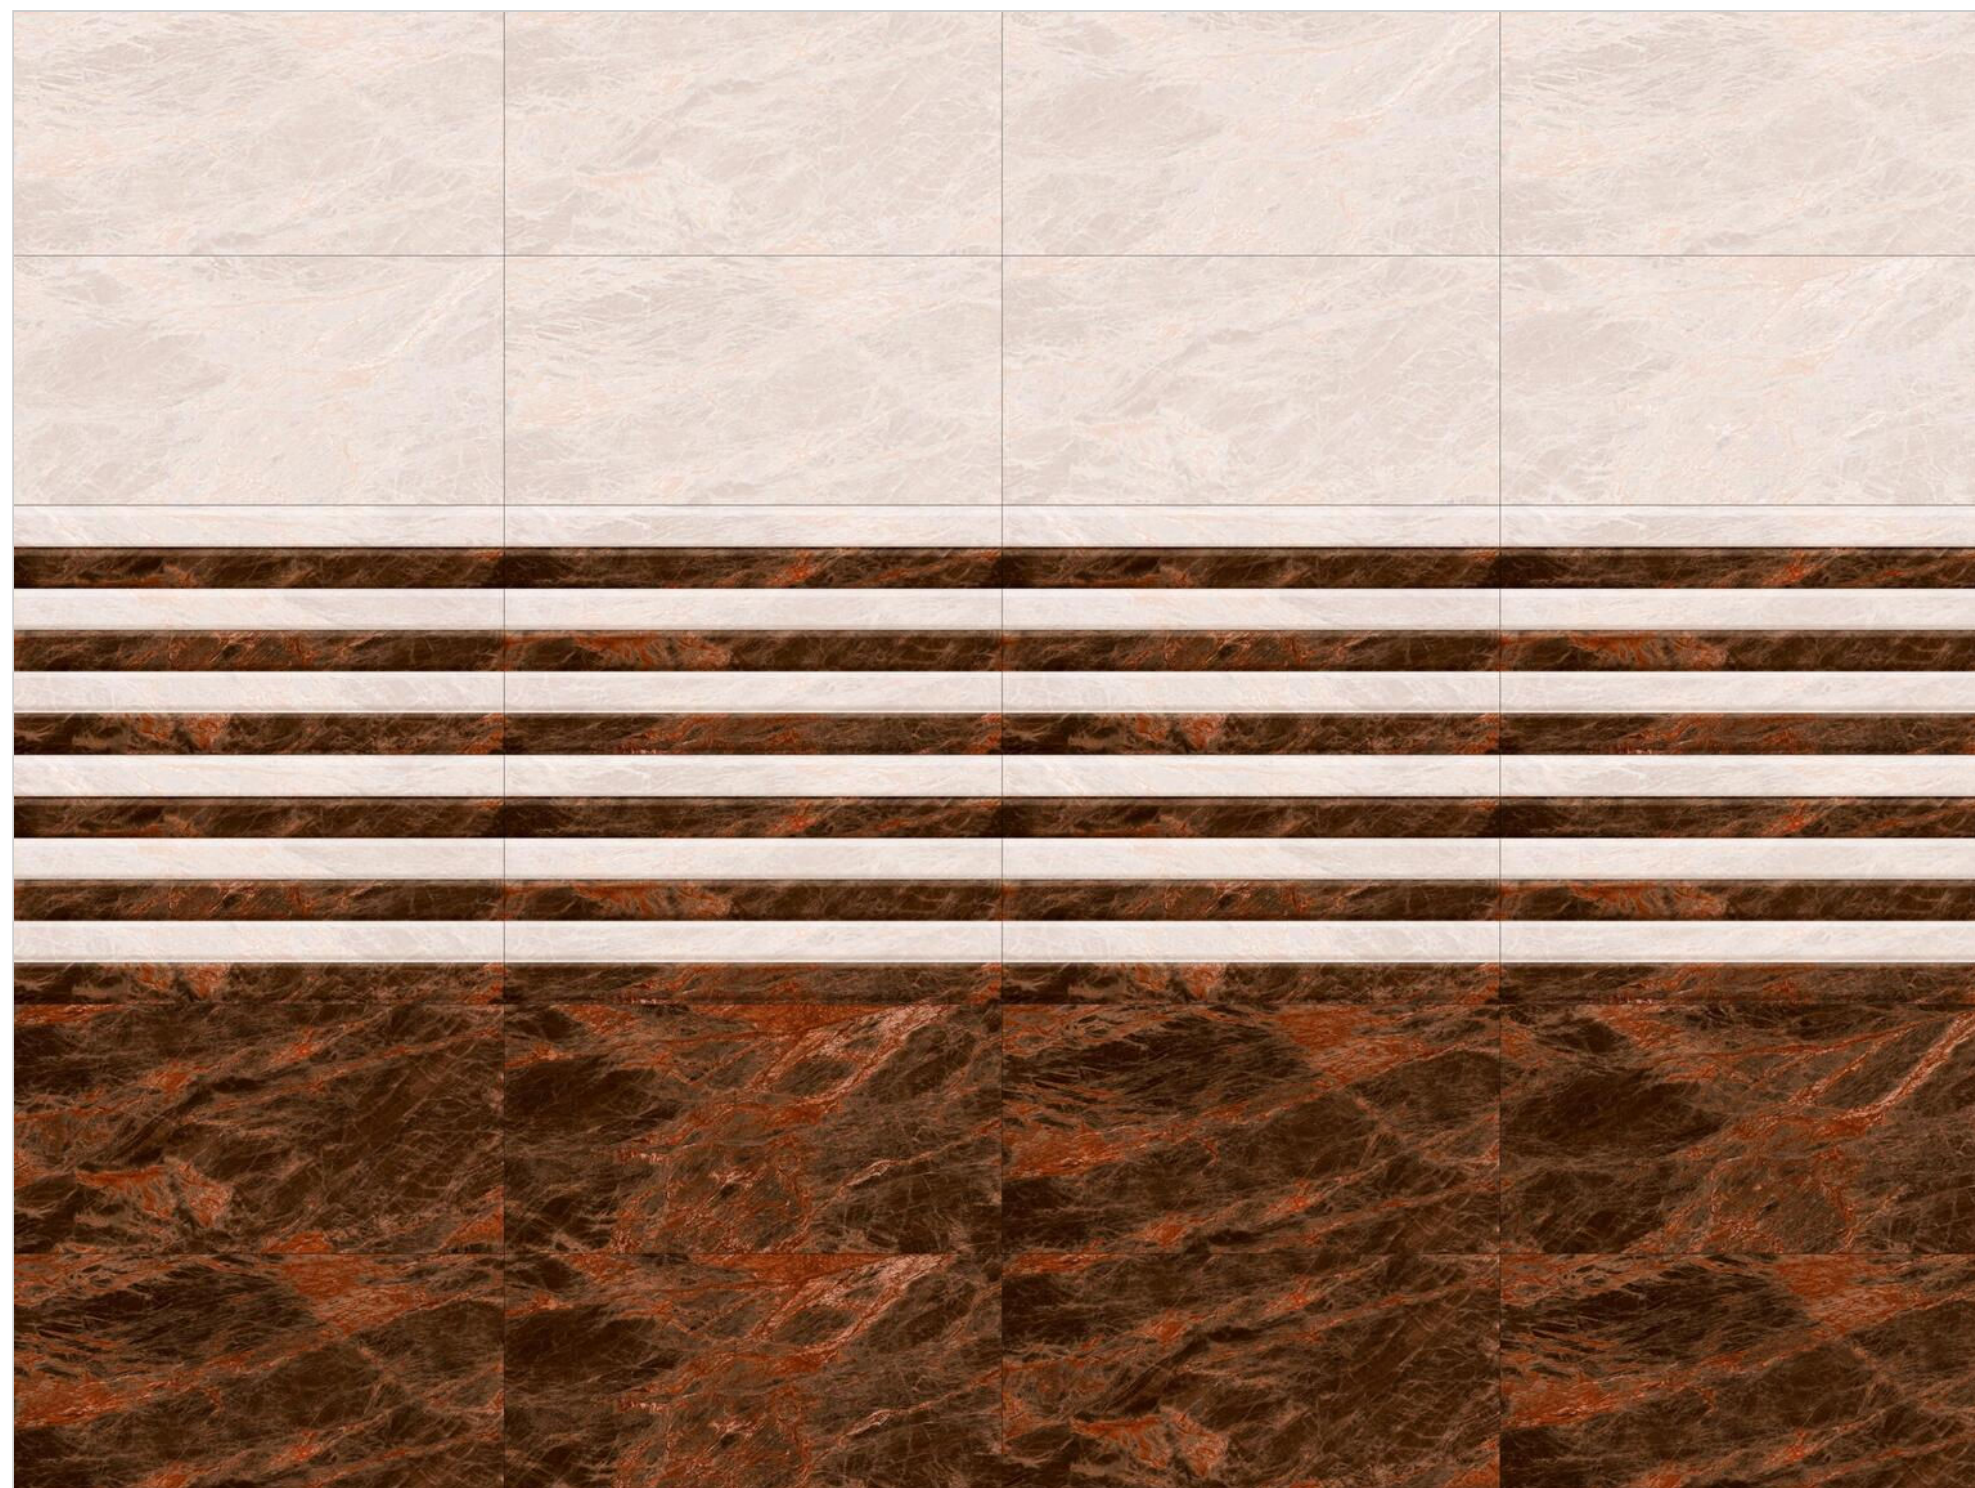

300X
600MM

LOROS BROWN

LOROS BROWN HL-1

LOROS BROWN DARK

Finish:Glossy

Click to watch
hd photo

BACK

MARBLE SERIES