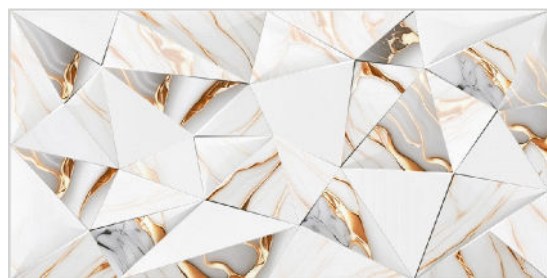

MORMBE BROWN HL-1