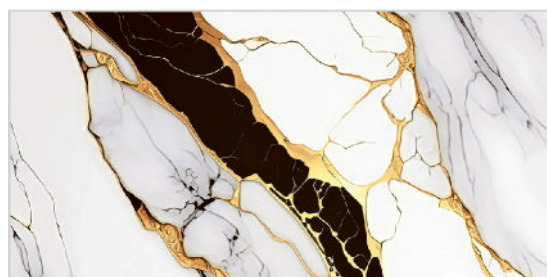

Click to watch
hd photo

BACK

MARBLE SERIES

WALL TILES

300X
600MM

HELIOD BLACK

HELIOD BLACK HL-1

HELIOD BLACK HL-2