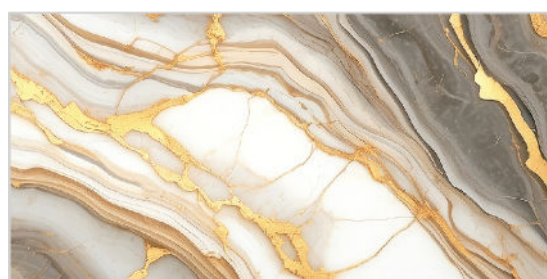

MARBLE SERIES

WALL TILES

300X
600MM

ISALO BROWN

ISALO BROWN HL-1

ISALO BROWN HL-2

ISALO BROWN DARK

Finish:Glossy