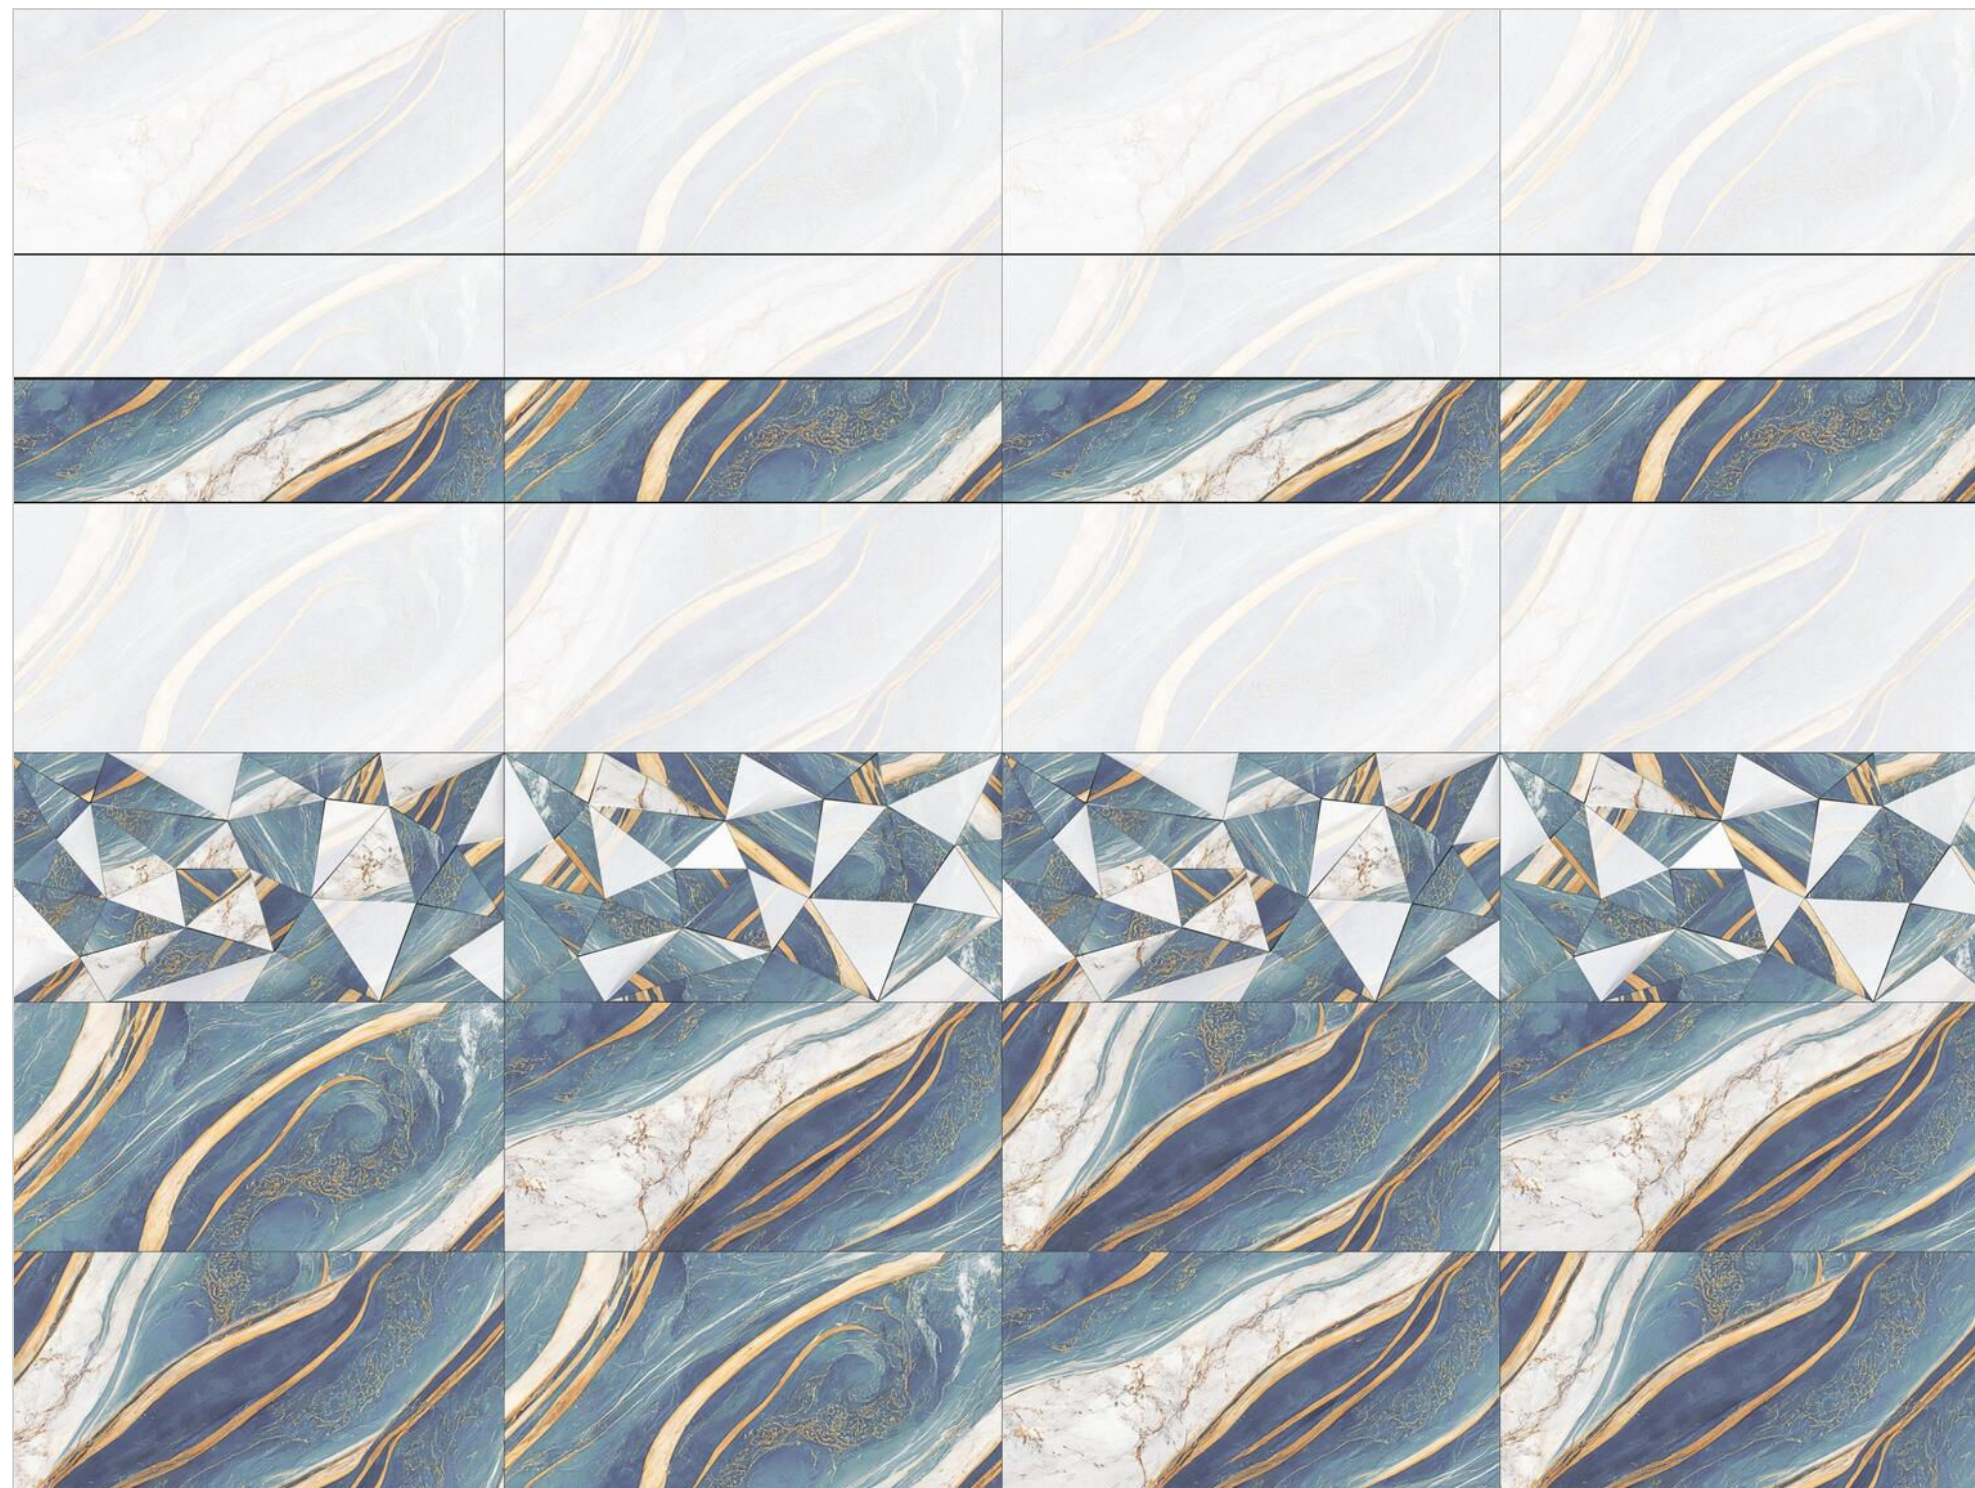

Finish:Glossy

Click to watch
hd photo

BACK