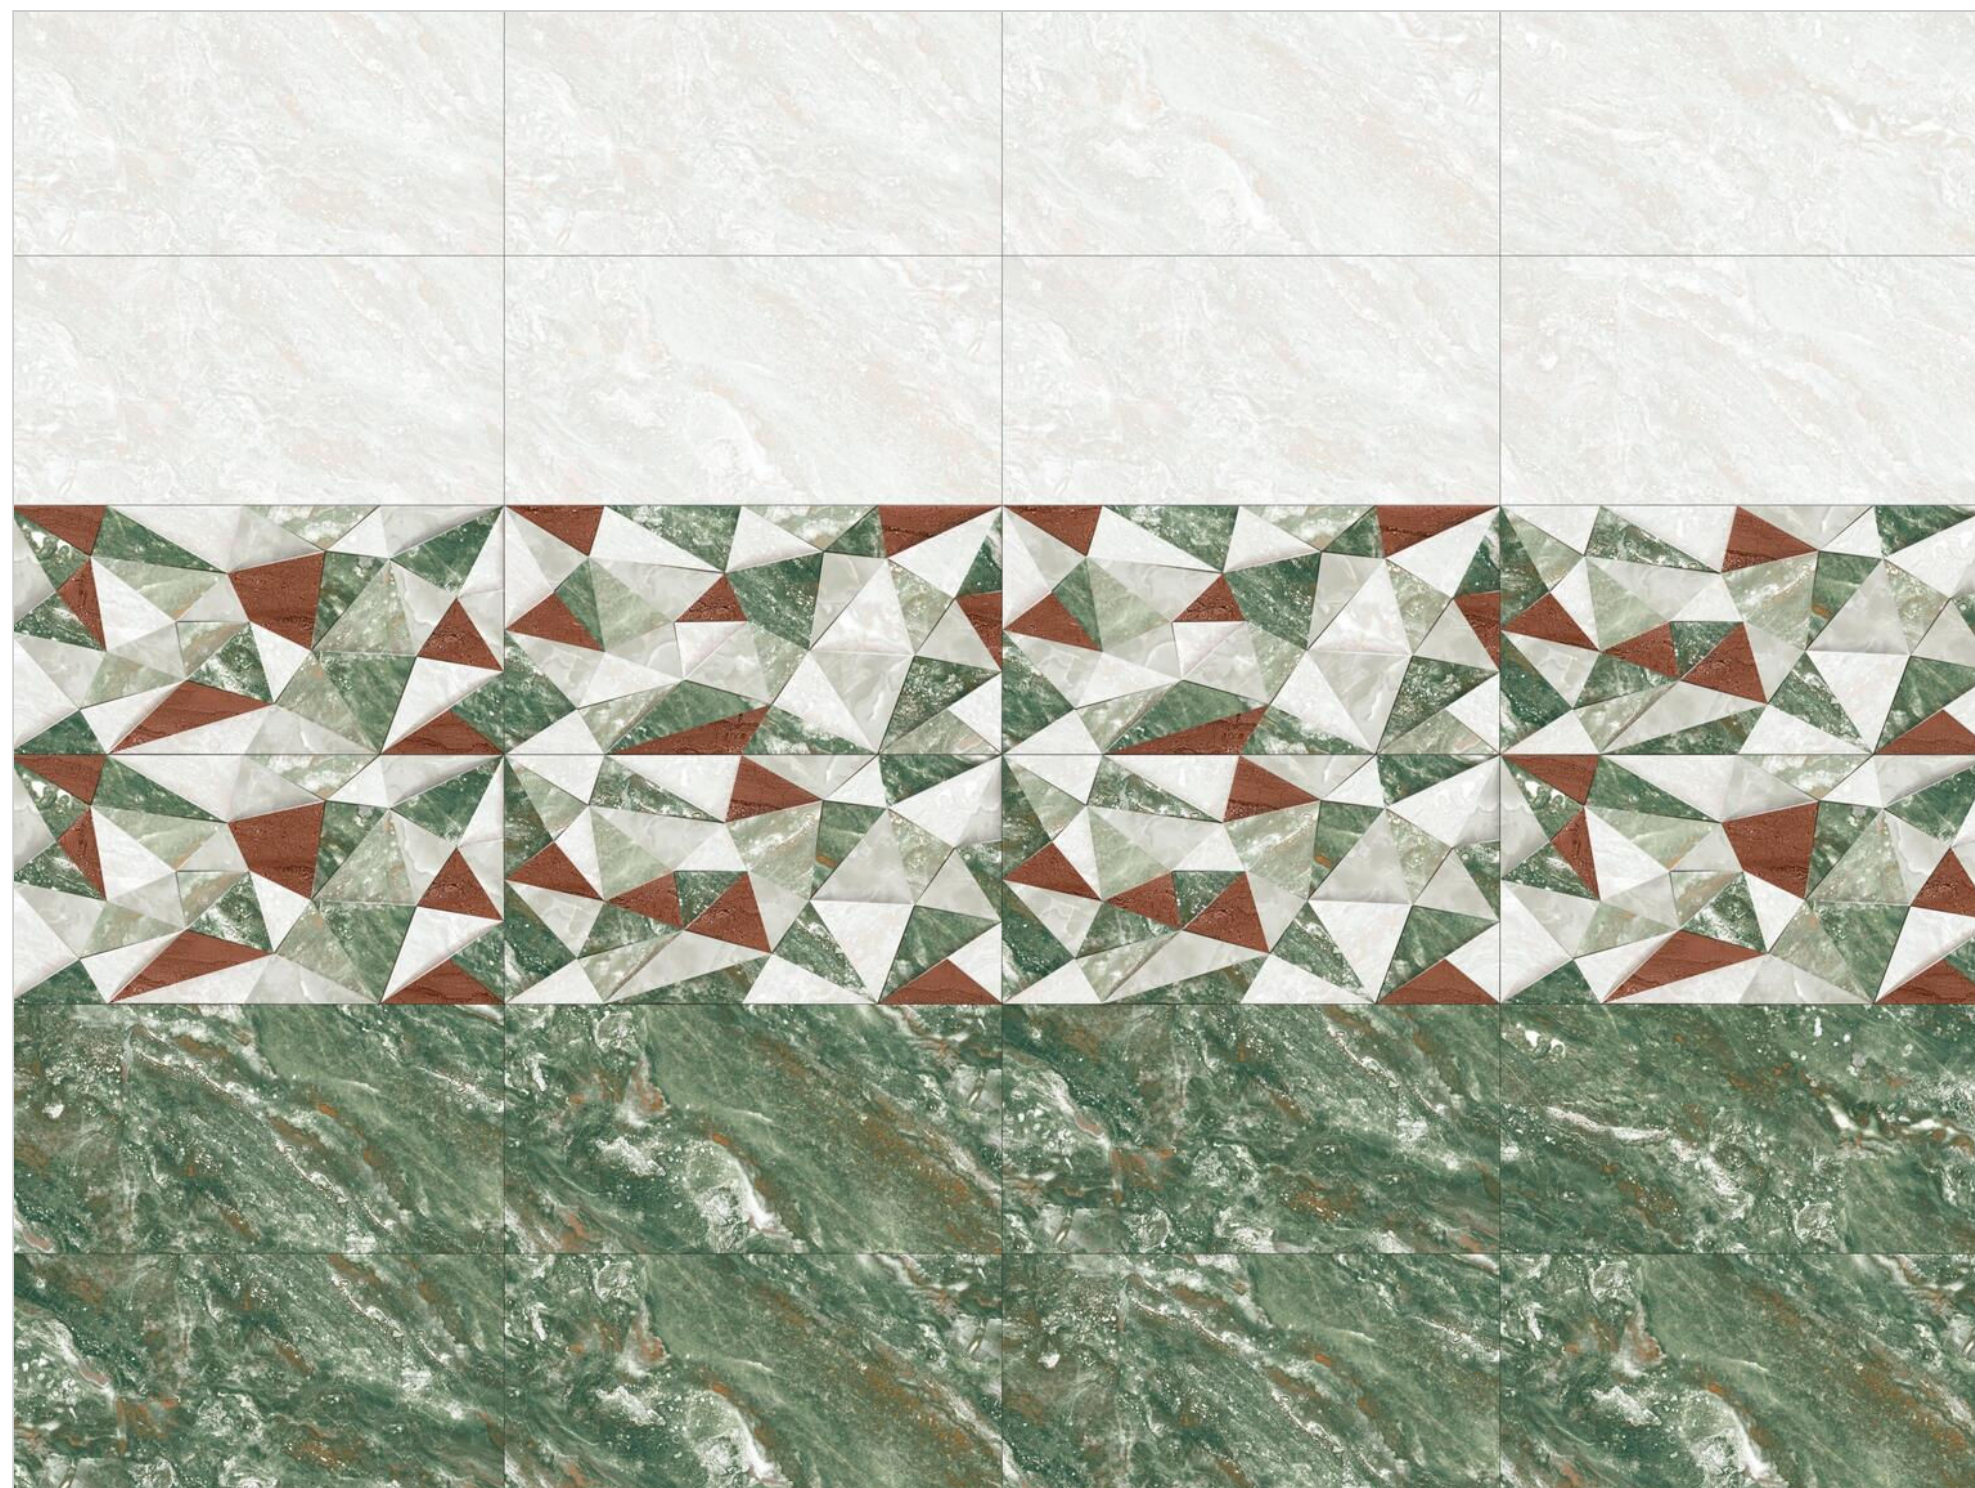

Finish: Glossy

Click to watch
hd photo

BACK