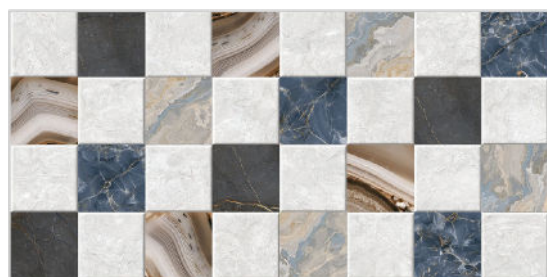

Finish:Glossy

Click to watch
hd photo

BACK

MARBLE SERIES

WALL TILES

300X
600MM

TEELA GRIS

TEELA GRIS HL-1