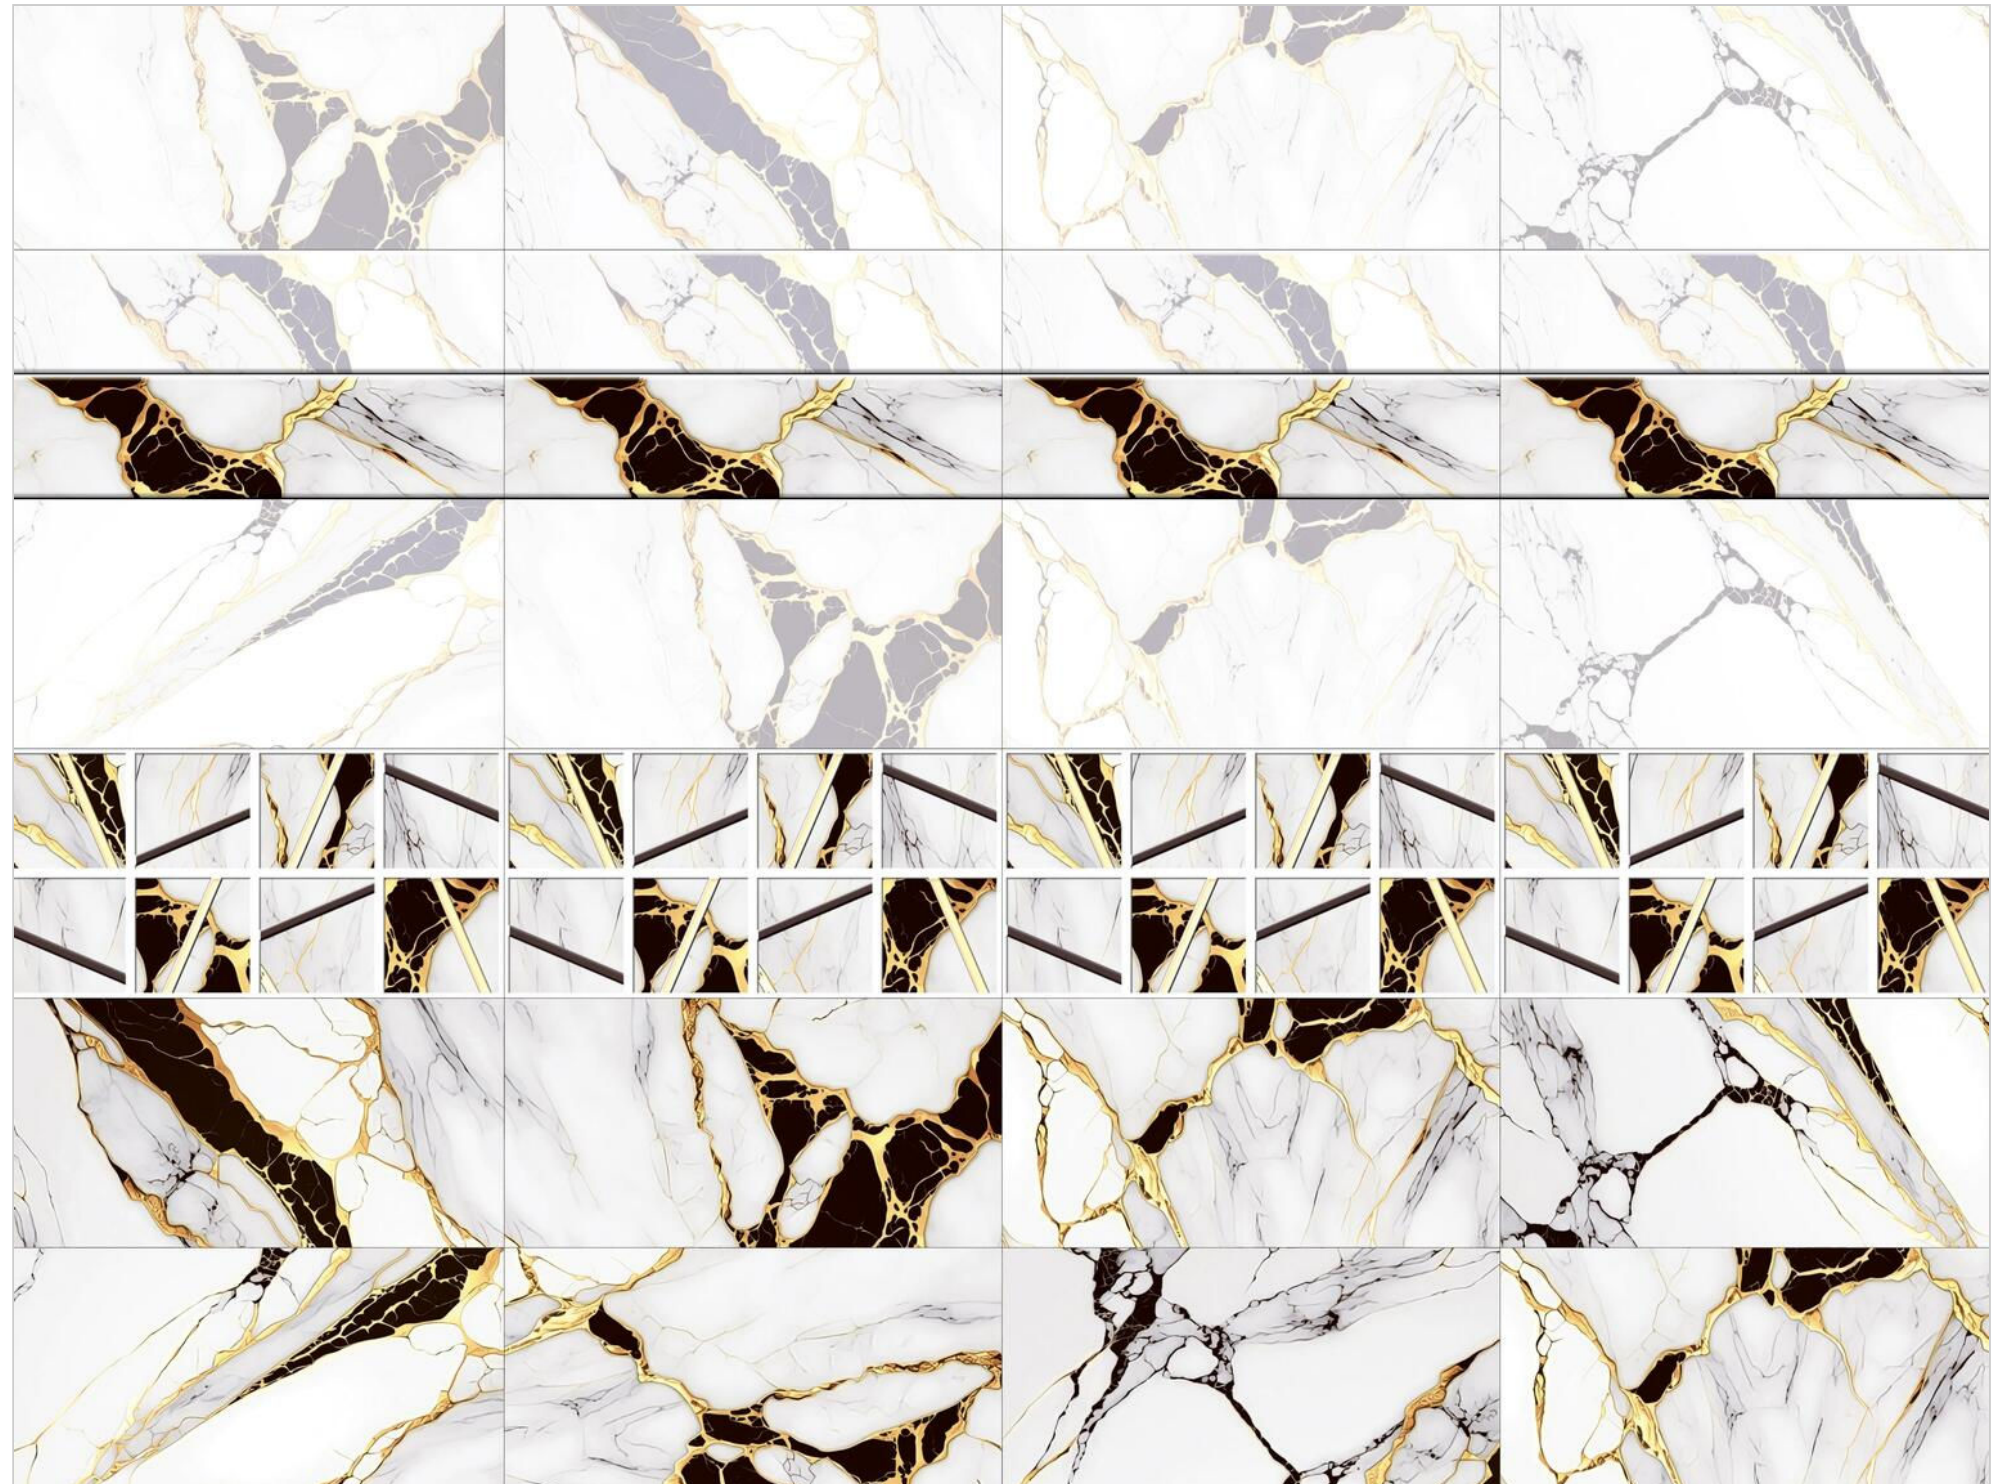

Finish: Glossy

Click to watch
hd photo

BACK