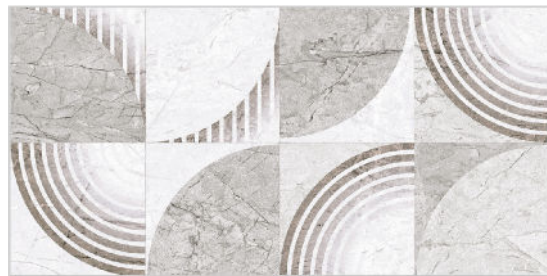

BACK

MARBLE SERIES

WALL TILES

300X
600MM

SVIRAL GRIS

SVIRAL GRIS HL-1

Finish:Glossy

BACK