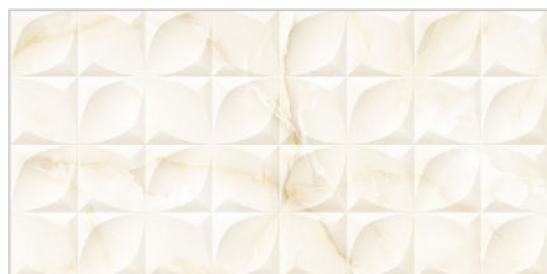

MARBLE SERIES

WALL TILES

300X
600MM

STENCIL BEIGE

STENCIL BEIGE HL-1

STENCIL BEIGE HL-2

Finish:Glossy

Click to watch
hd photo