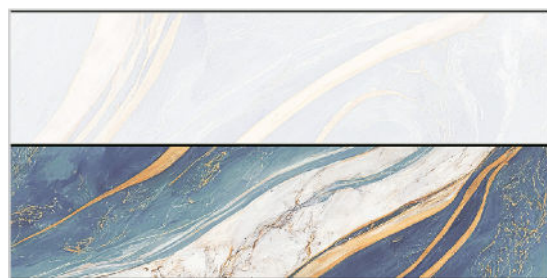

IFOTKA AQUA HL-1