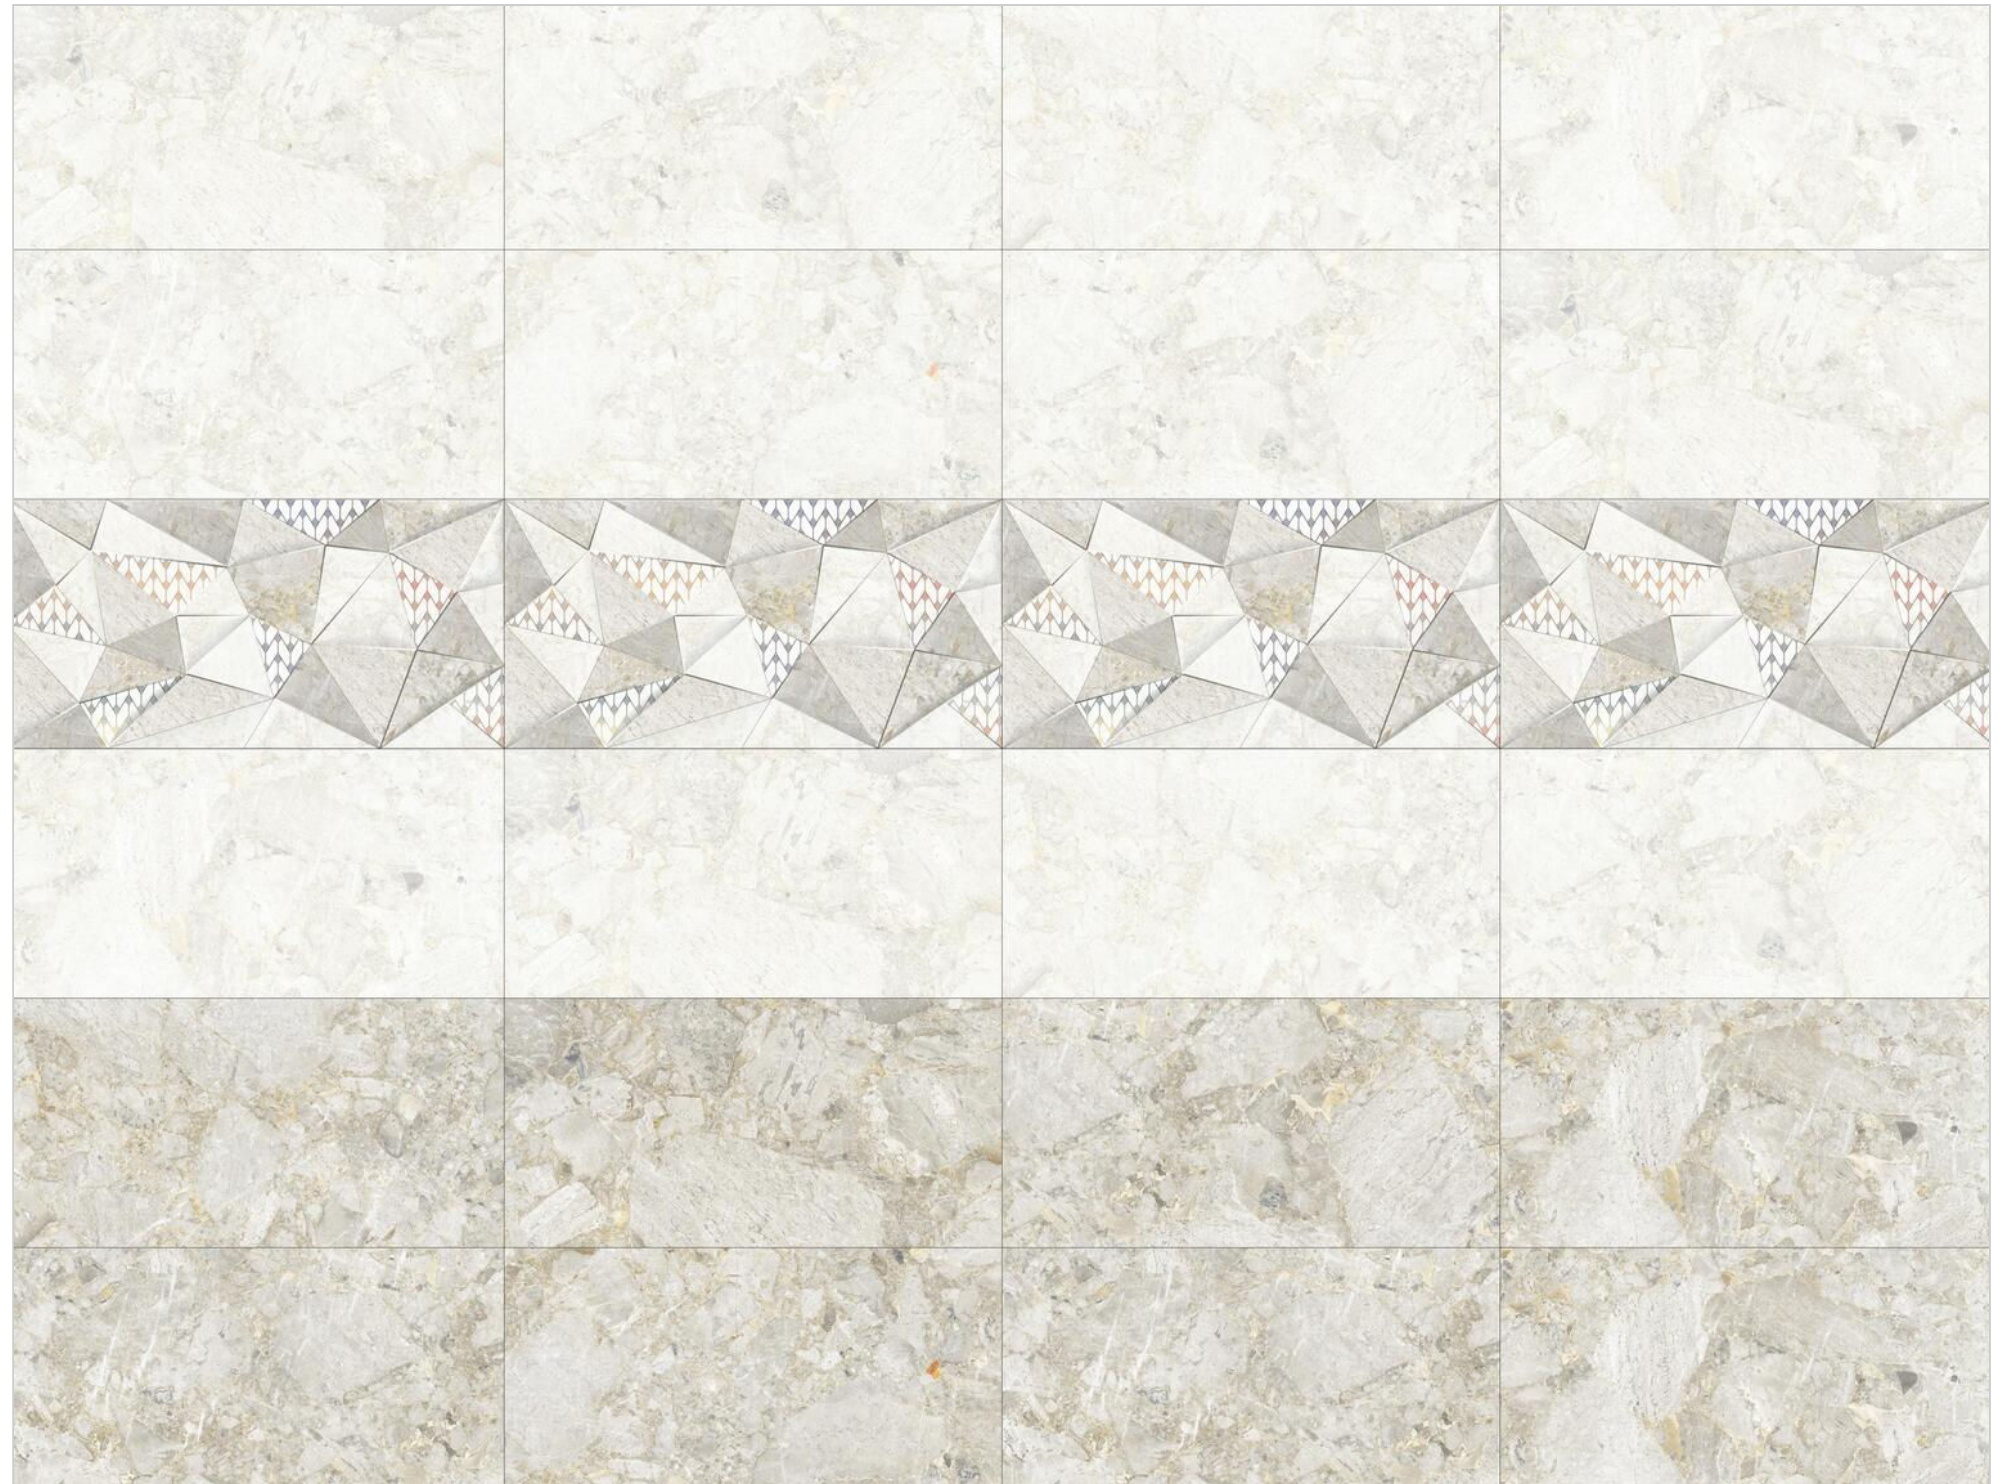

 Click to watch
hd photo

BACK

MARBLE SERIES

WALL TILES

300X
600MM

NUIDIA VERDE

NUIDIA VERDE HL-1

NUIDIA VERDE DARK