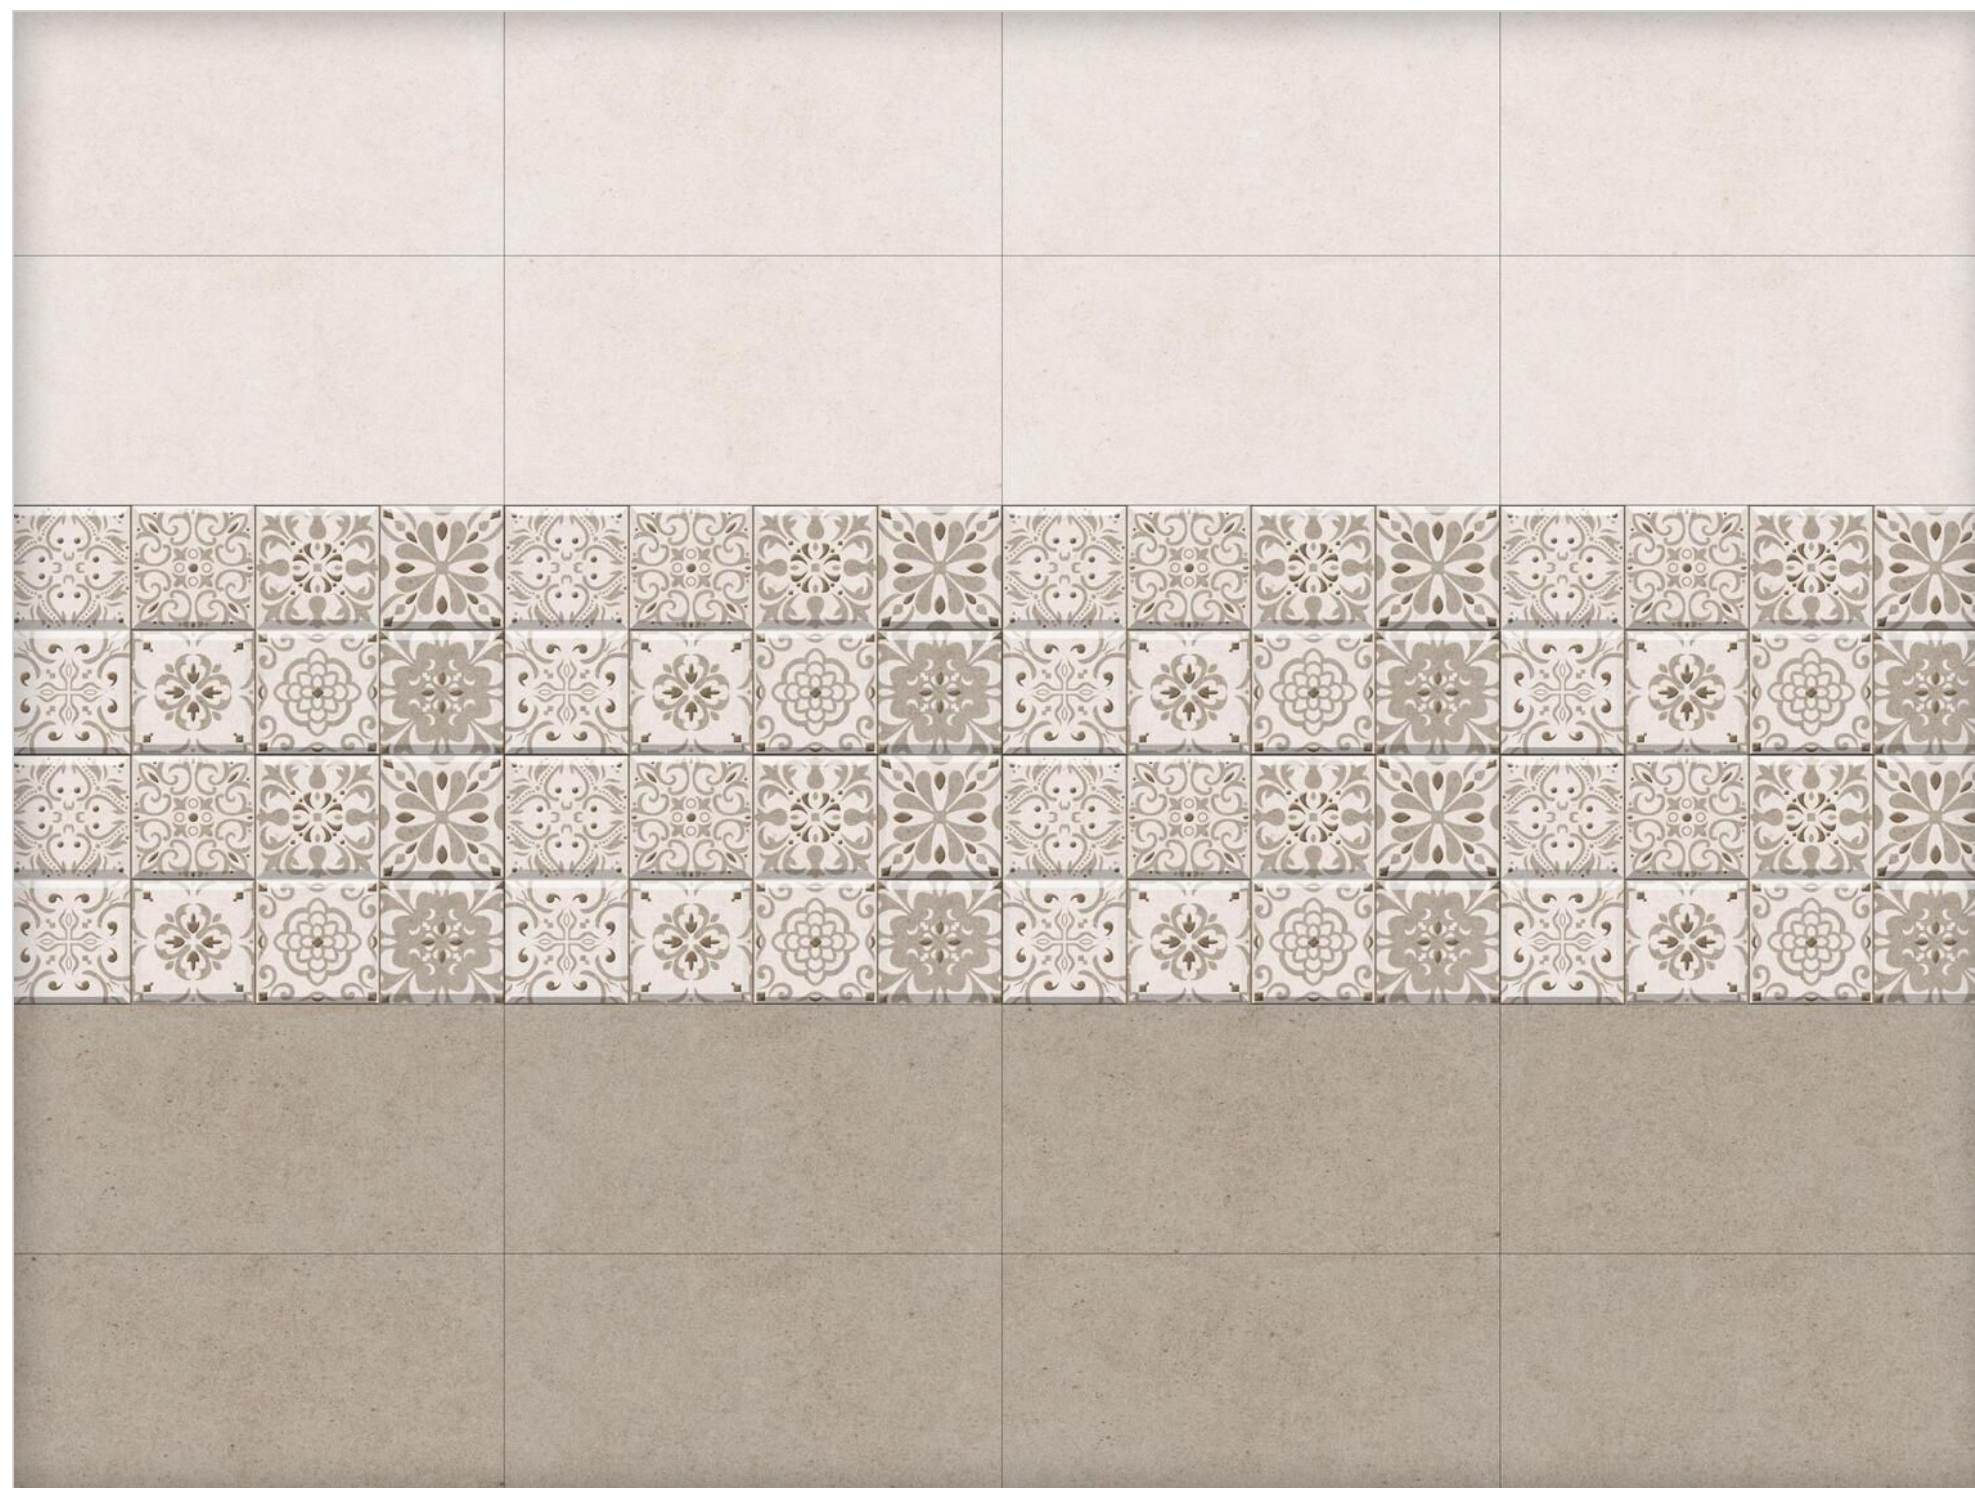

BACK

MARBLE SERIES

WALL TILES

300X
600MM

HARISON COFFEE

HARISON COFFEE HL-1

HARISON COFFEE DARK

Finish:Glossy