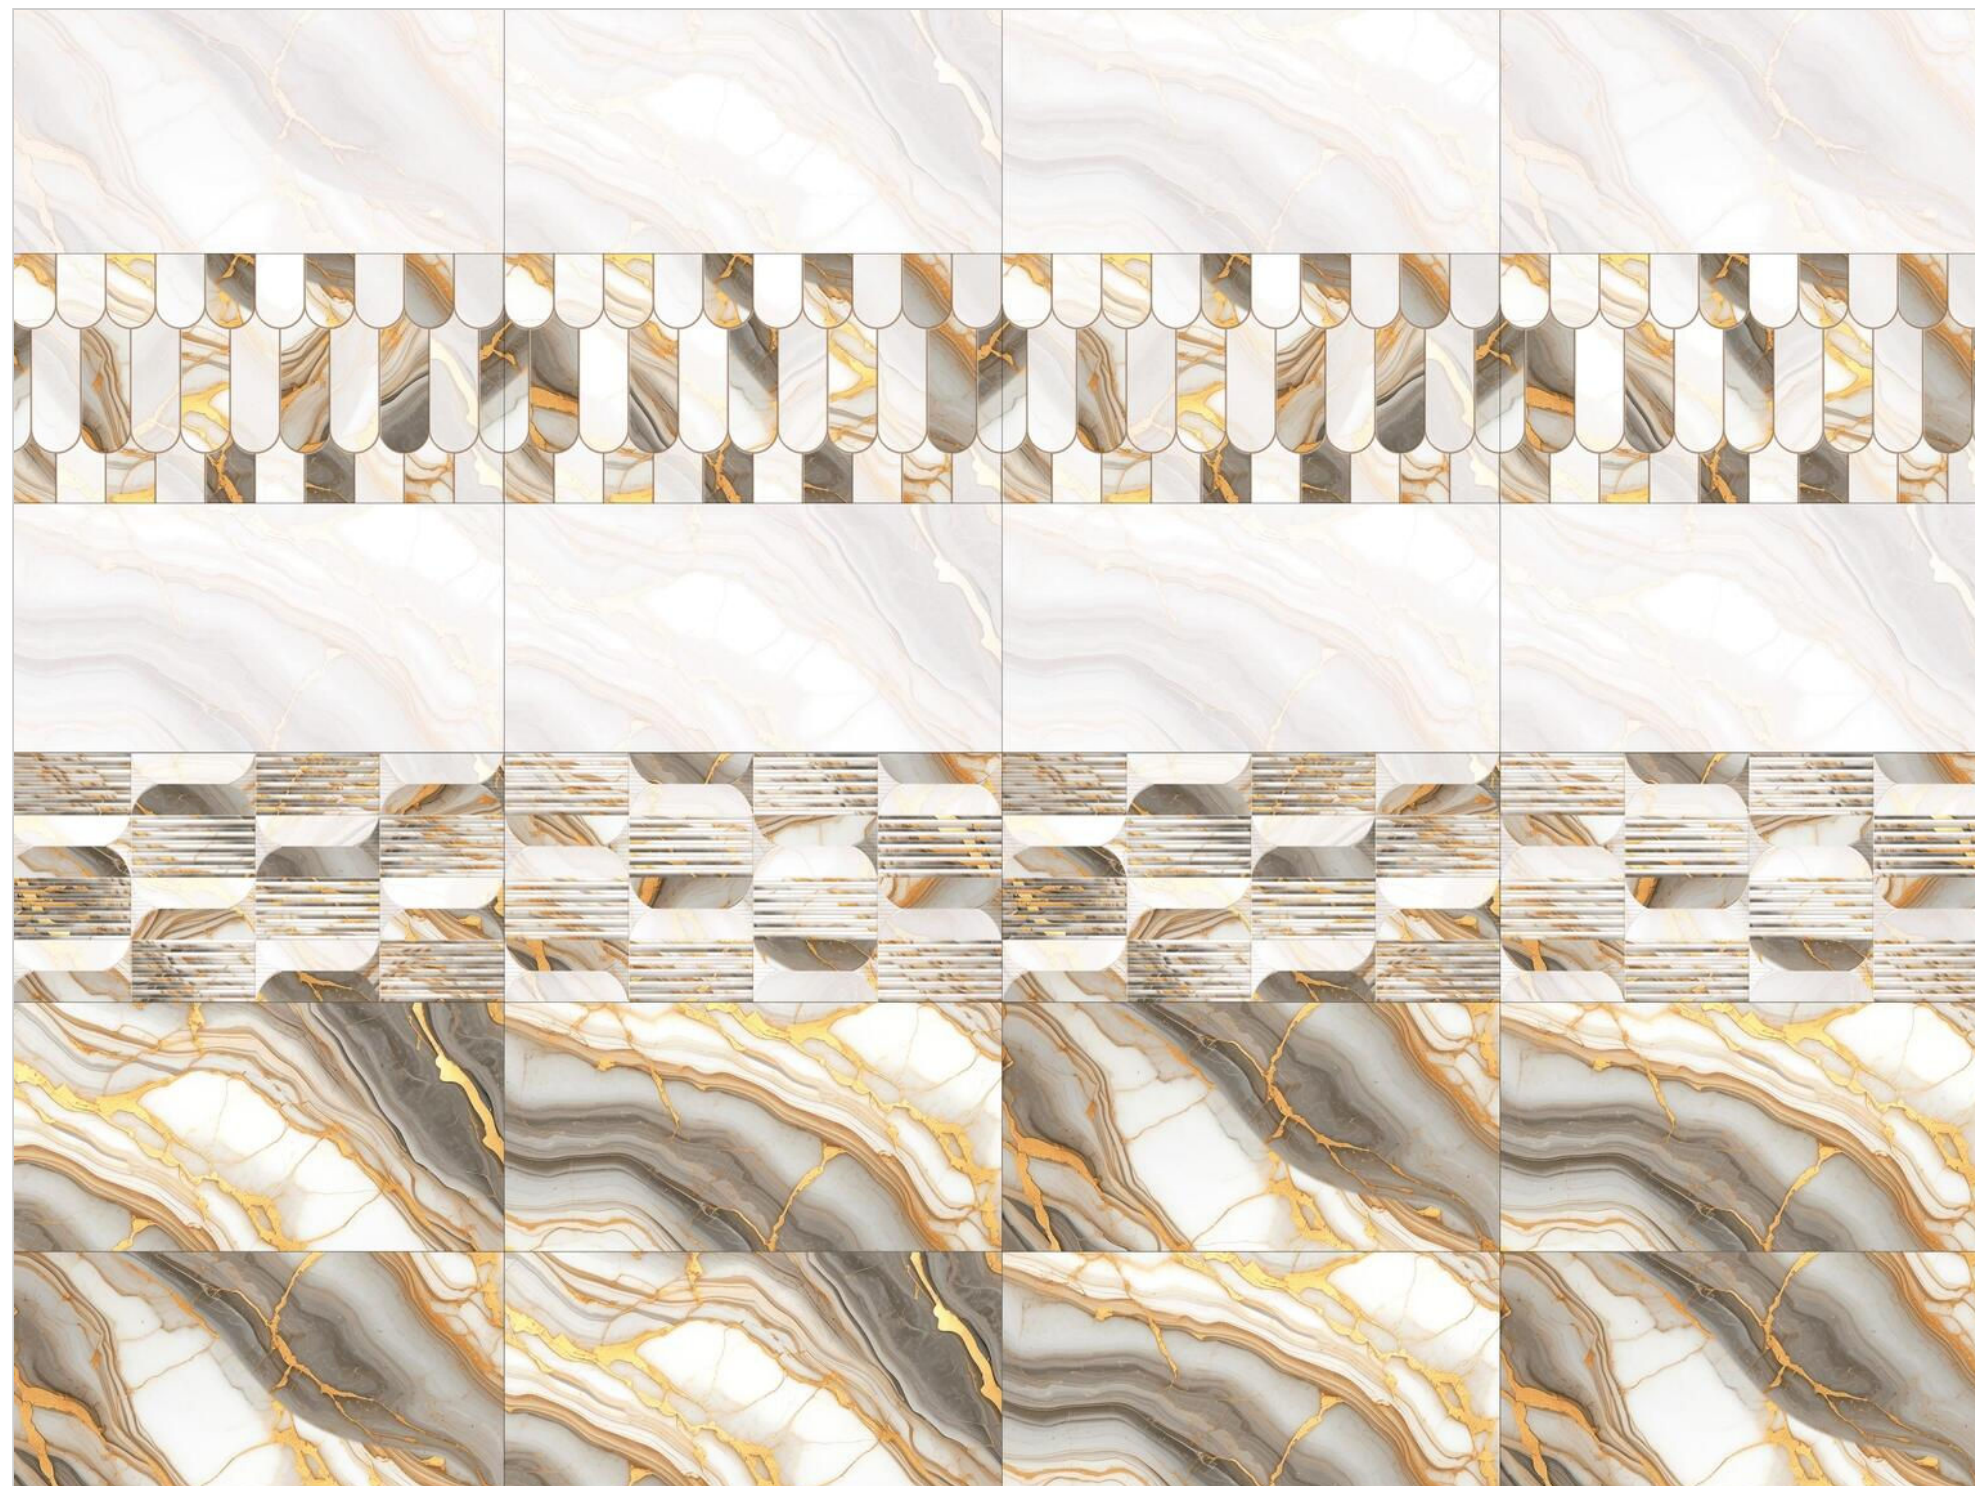

MARBLE SERIES

WALL TILES

300X
600MM

ISALO BROWN

ISALO BROWN HL-1

ISALO BROWN HL-2

ISALO BROWN DARK

Finish:Glossy