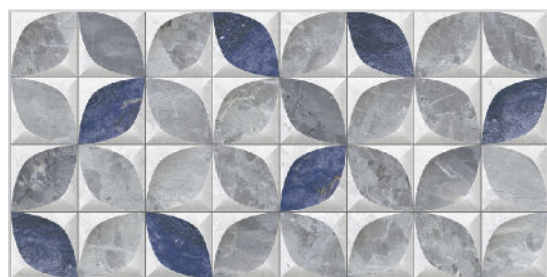

LORICA GRIS HL-1