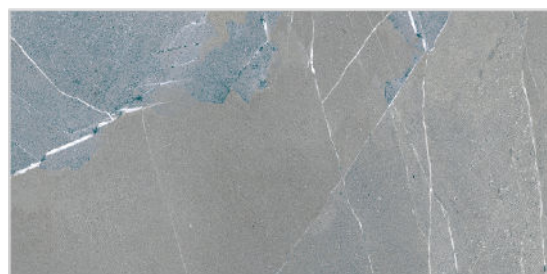

LEVINZA GRIS DARK