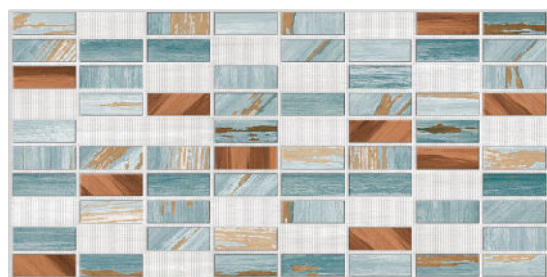

PETCO AQUA HL-1