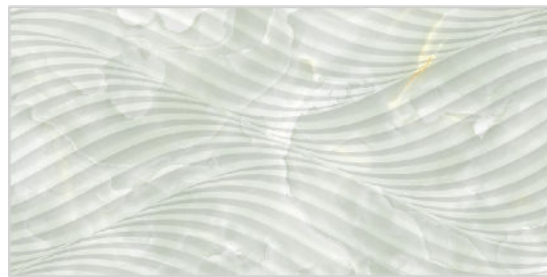

TIREX VERDE HL-1