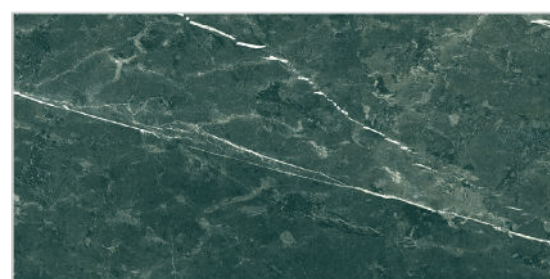

BACK

MARBLE SERIES

WALL TILES

300X
600MM

RUTED GREEN

RUTED GREEN HL-1

RUTED GREEN HL-2

RUTED GREEN DARK