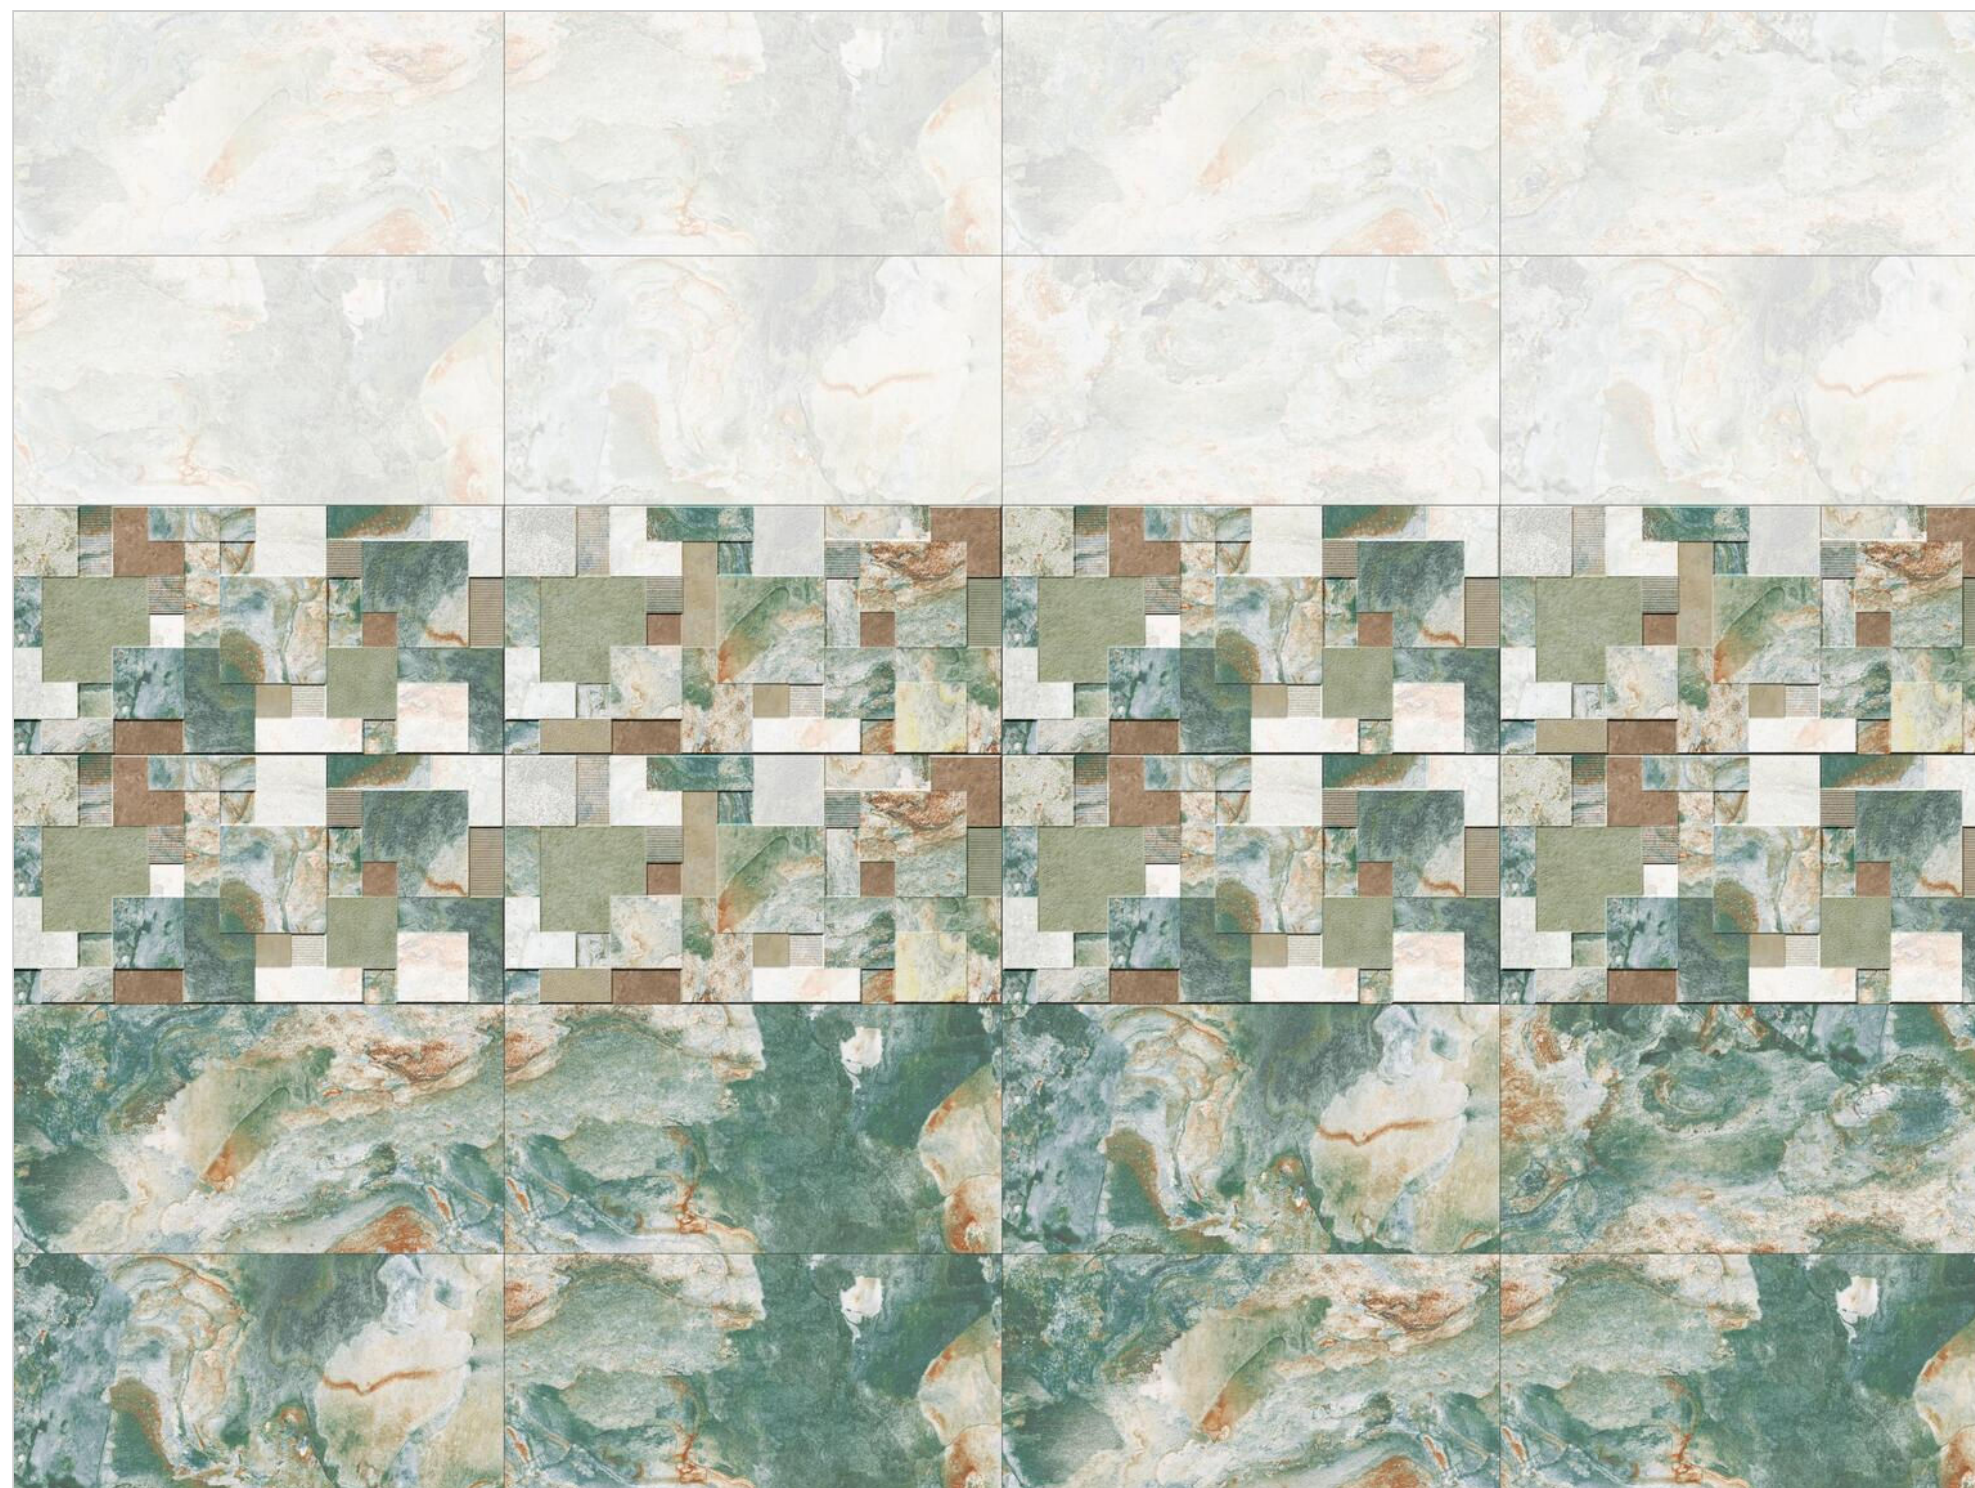

Finish: Glossy

Click to watch
hd photo

BACK