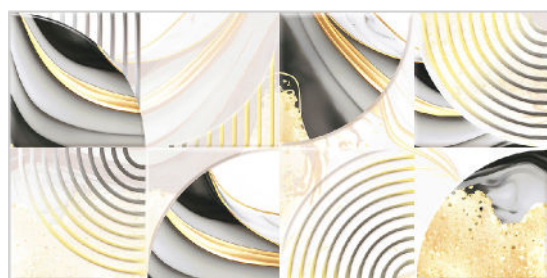

BACK

MARBLE SERIES

WALL TILES

300X
600MM

BEVARI BLACK

BEVARI BLACK HL-1

BEVARI BLACK HL-2

BEVARI BLACK DARK