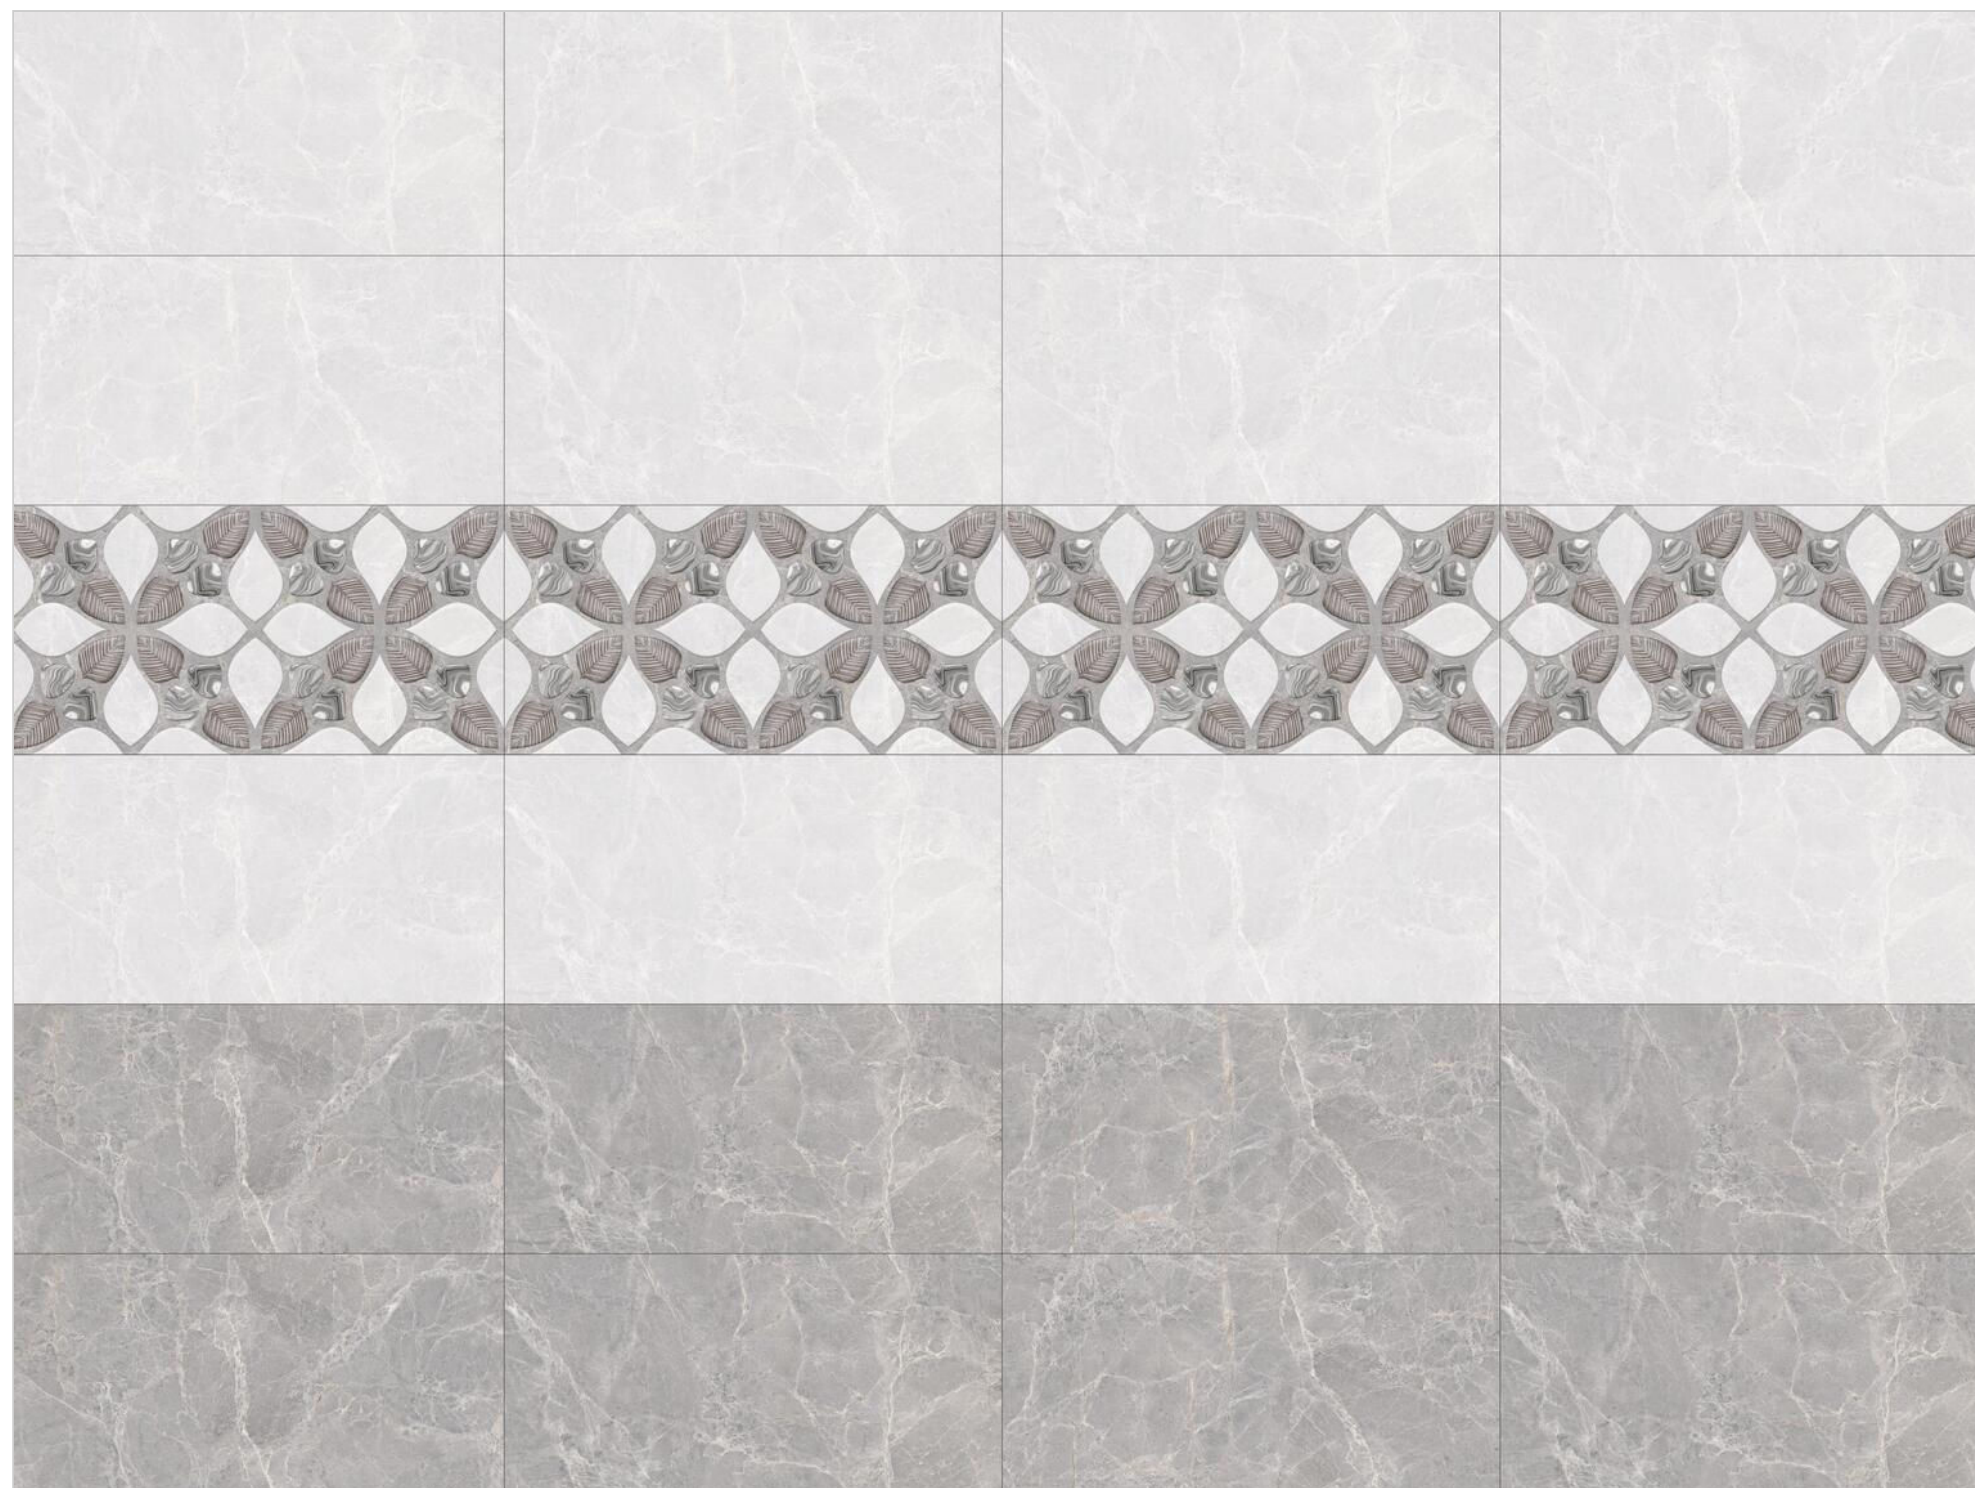

MARBLE SERIES

WALL TILES

300X
600MM

HAINES GRIS

HAINES GRIS HL-1

HAINES GRIS DARK

Finish:Glossy

 Click to watch
hd photo