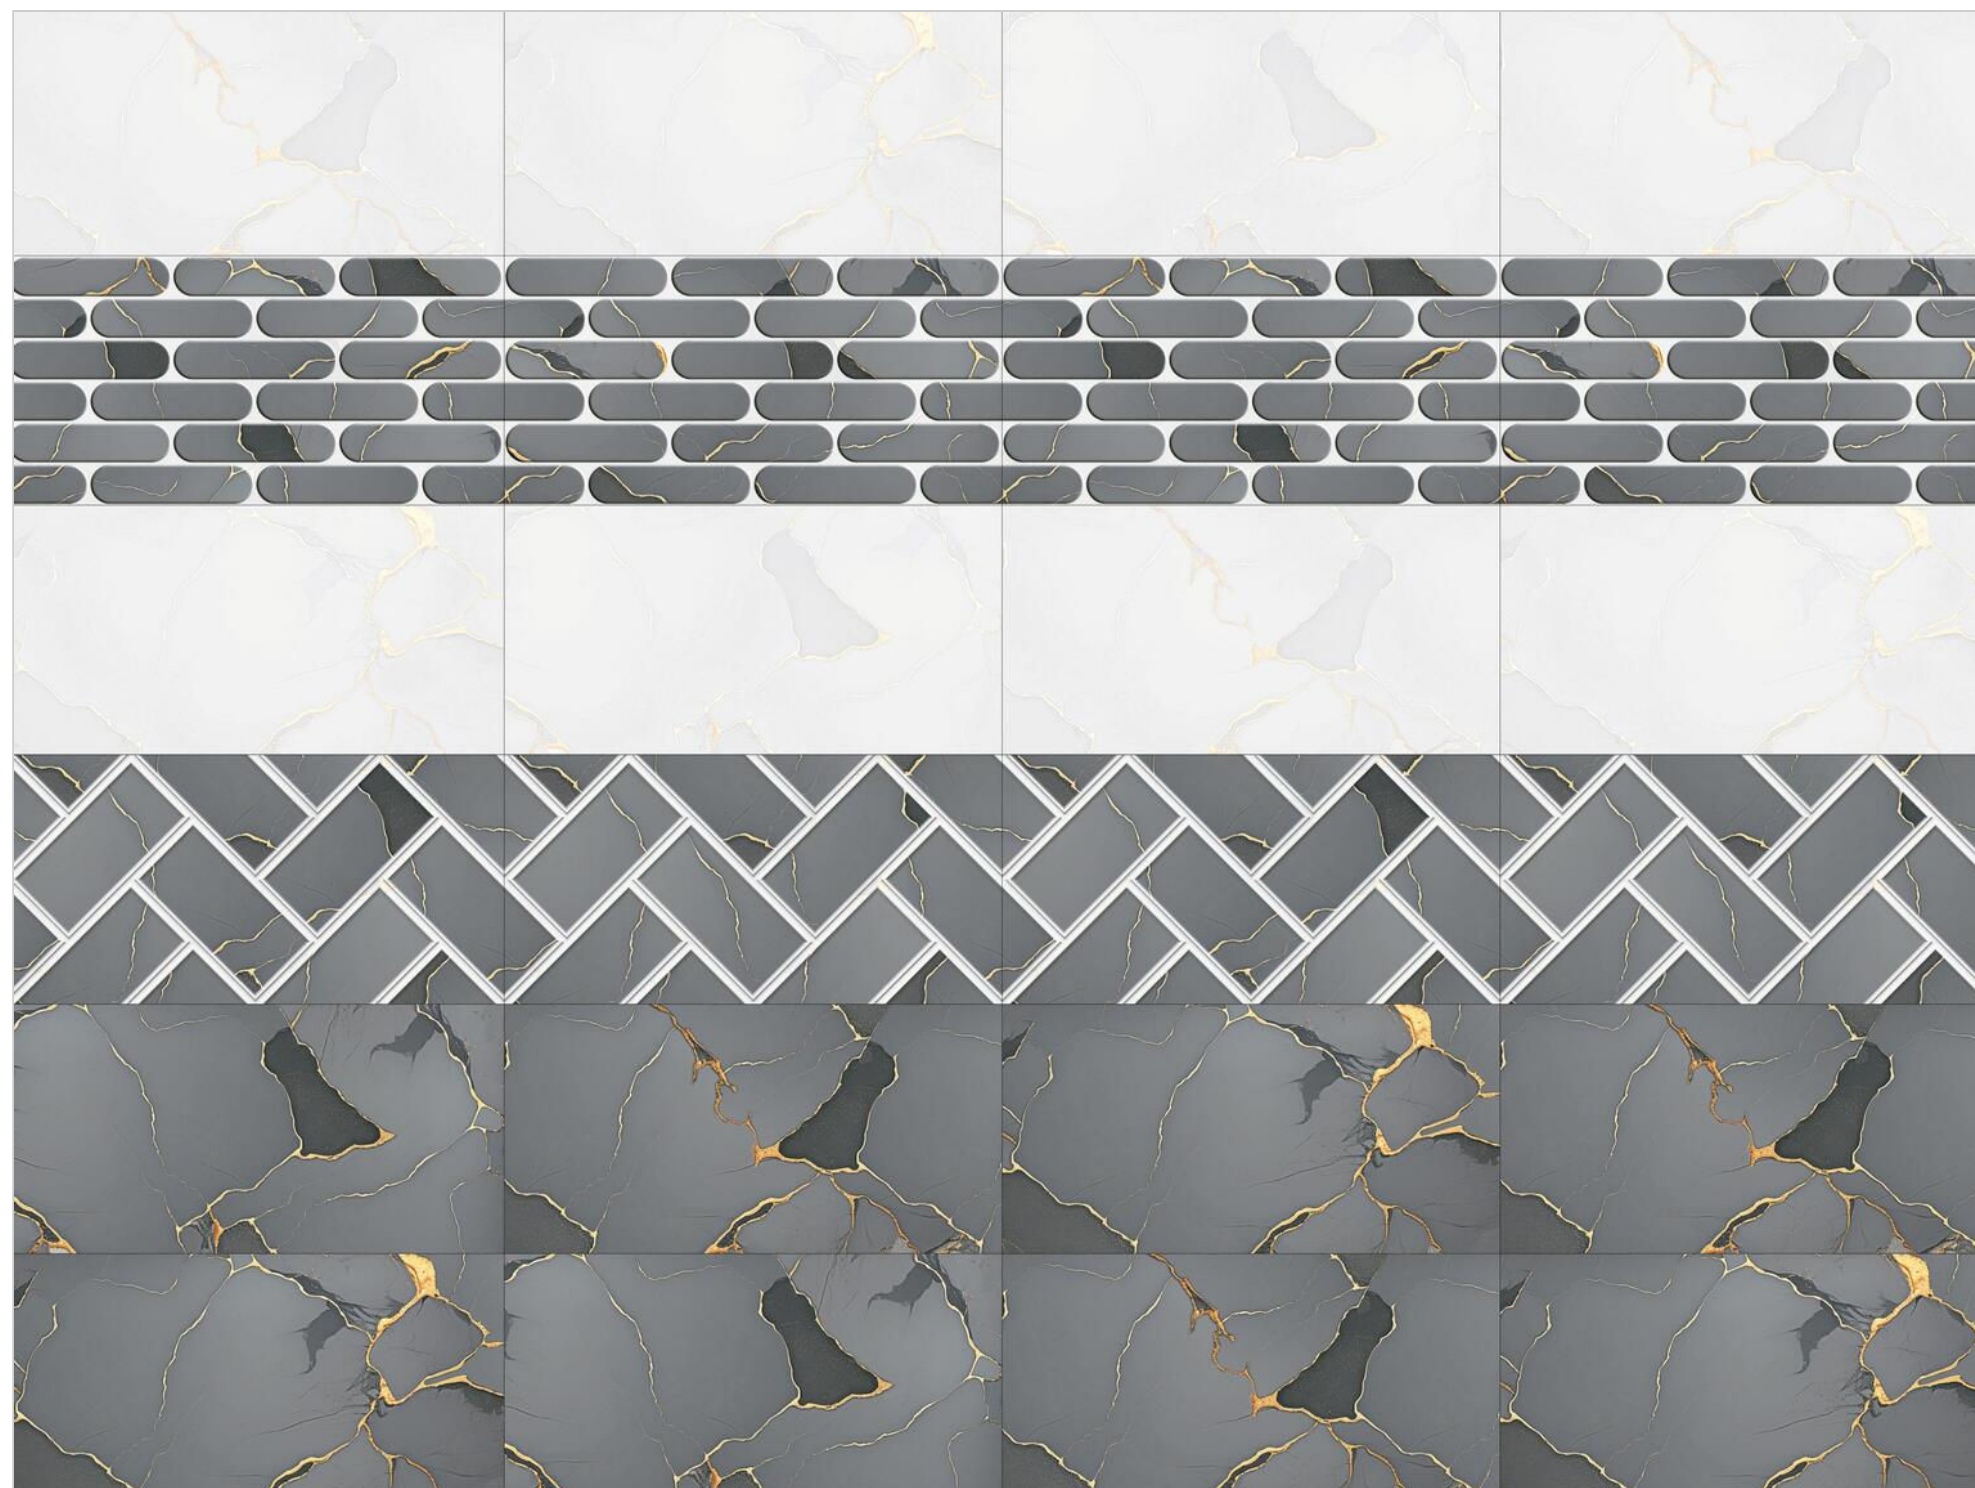

MARBLE SERIES

WALL TILES

300X
600MM

MORONA GRIS

MORONA GRIS HL-1

MORONA GRIS HL-2

MORONA GRIS DARK

Finish:Glossy