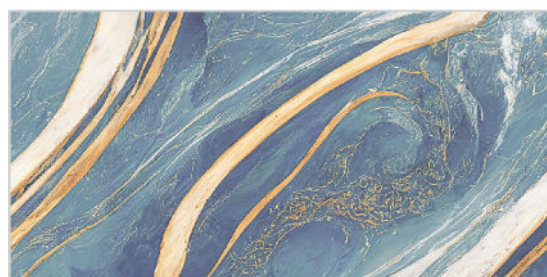

IFOTKA AQUA DARK