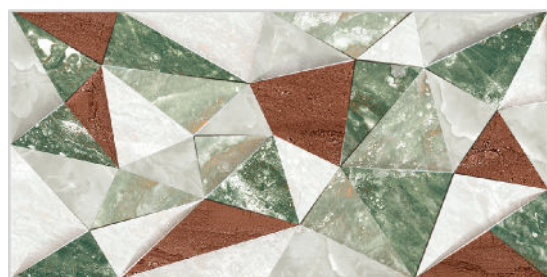

Finish:Glossy

Click to watch
hd photo

BACK

MARBLE SERIES

WALL TILES

300X
600MM

MOZARO GREEN

MOZARO GREEN HL-1