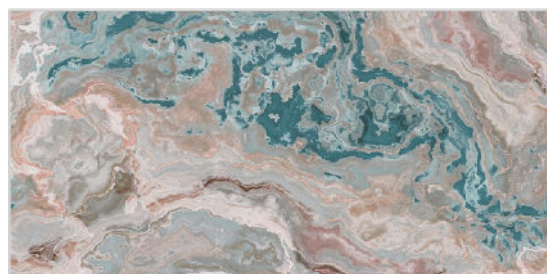

WALL TILES

300X
600MM

CHICAGO BEIGE

CHICAGO BEIGE HL-1

CHICAGO BEIGE DARK

Finish:Glossy

 Click to watch
hd photo

BACK