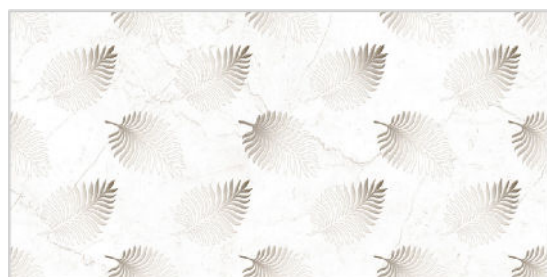

WALL TILES

300X
600MM

EMIRATES BEIGE

EMIRATES BEIGE HL-1

EMIRATES BEIGE HL-3

Finish:Glossy

 Click to watch
hd photo

BACK