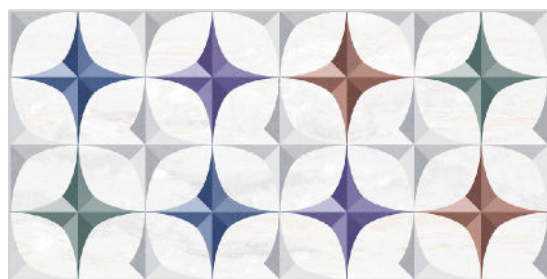

 Click to watch
hd photo

BACK

MARBLE SERIES

WALL TILES

300X
600MM

LONGINES GRIS

LONGINES GRIS HL-1

LONGINES GRIS HL-2