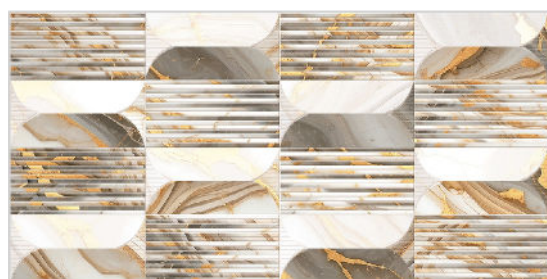

MARBLE SERIES

WALL TILES

300X
600MM

ISALO BROWN

ISALO BROWN HL-1

ISALO BROWN HL-2

ISALO BROWN DARK

Finish:Glossy