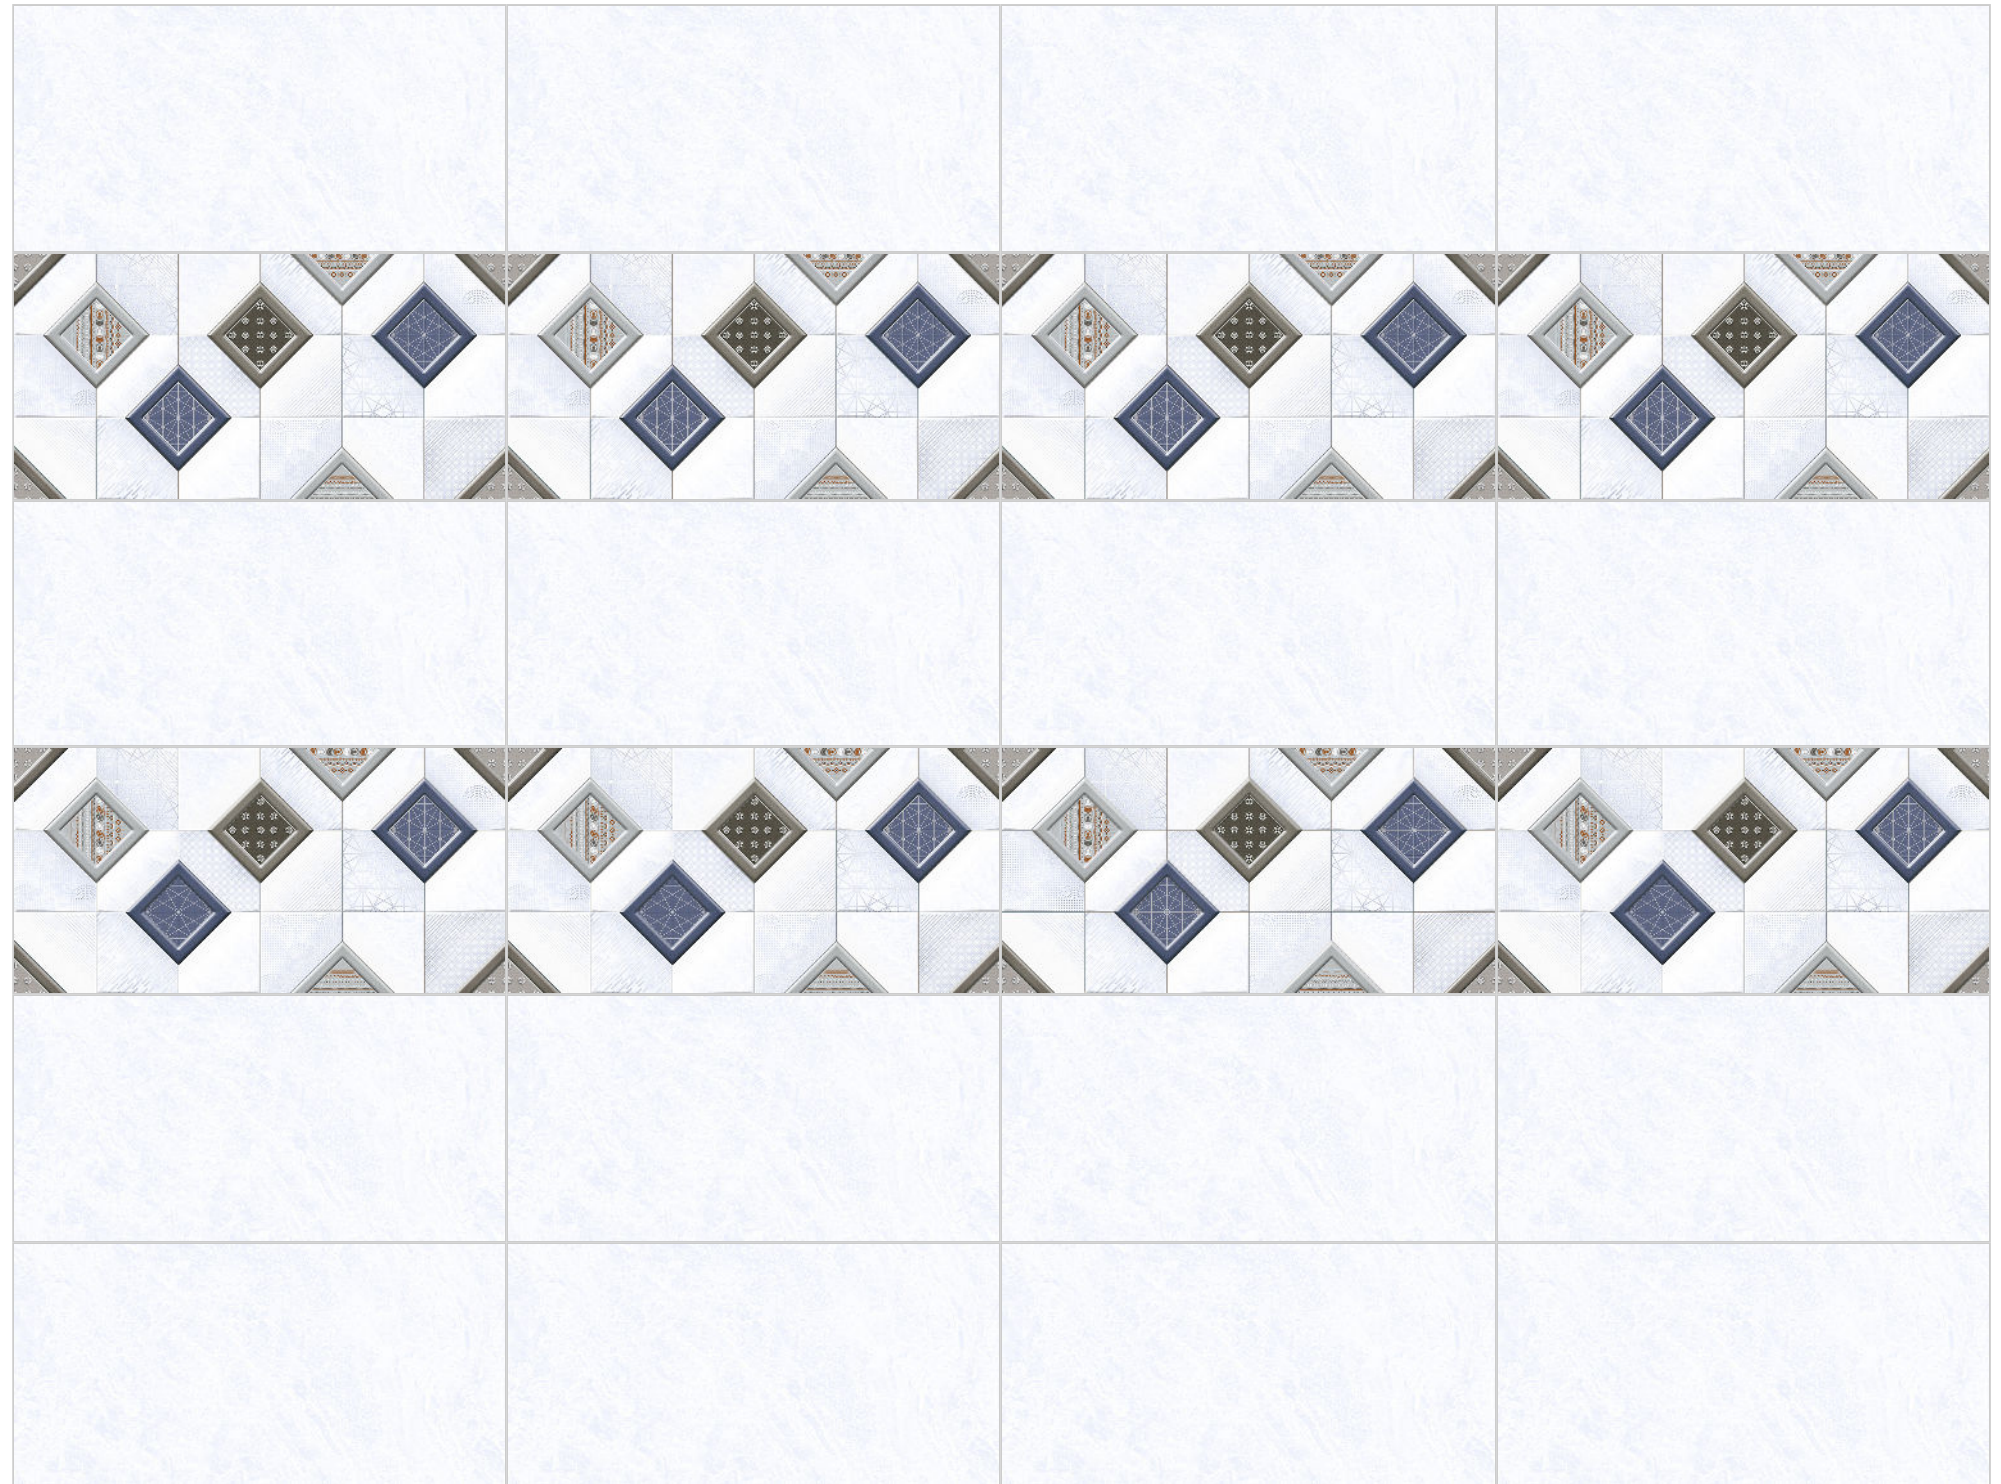

Finish: Glossy

BACK