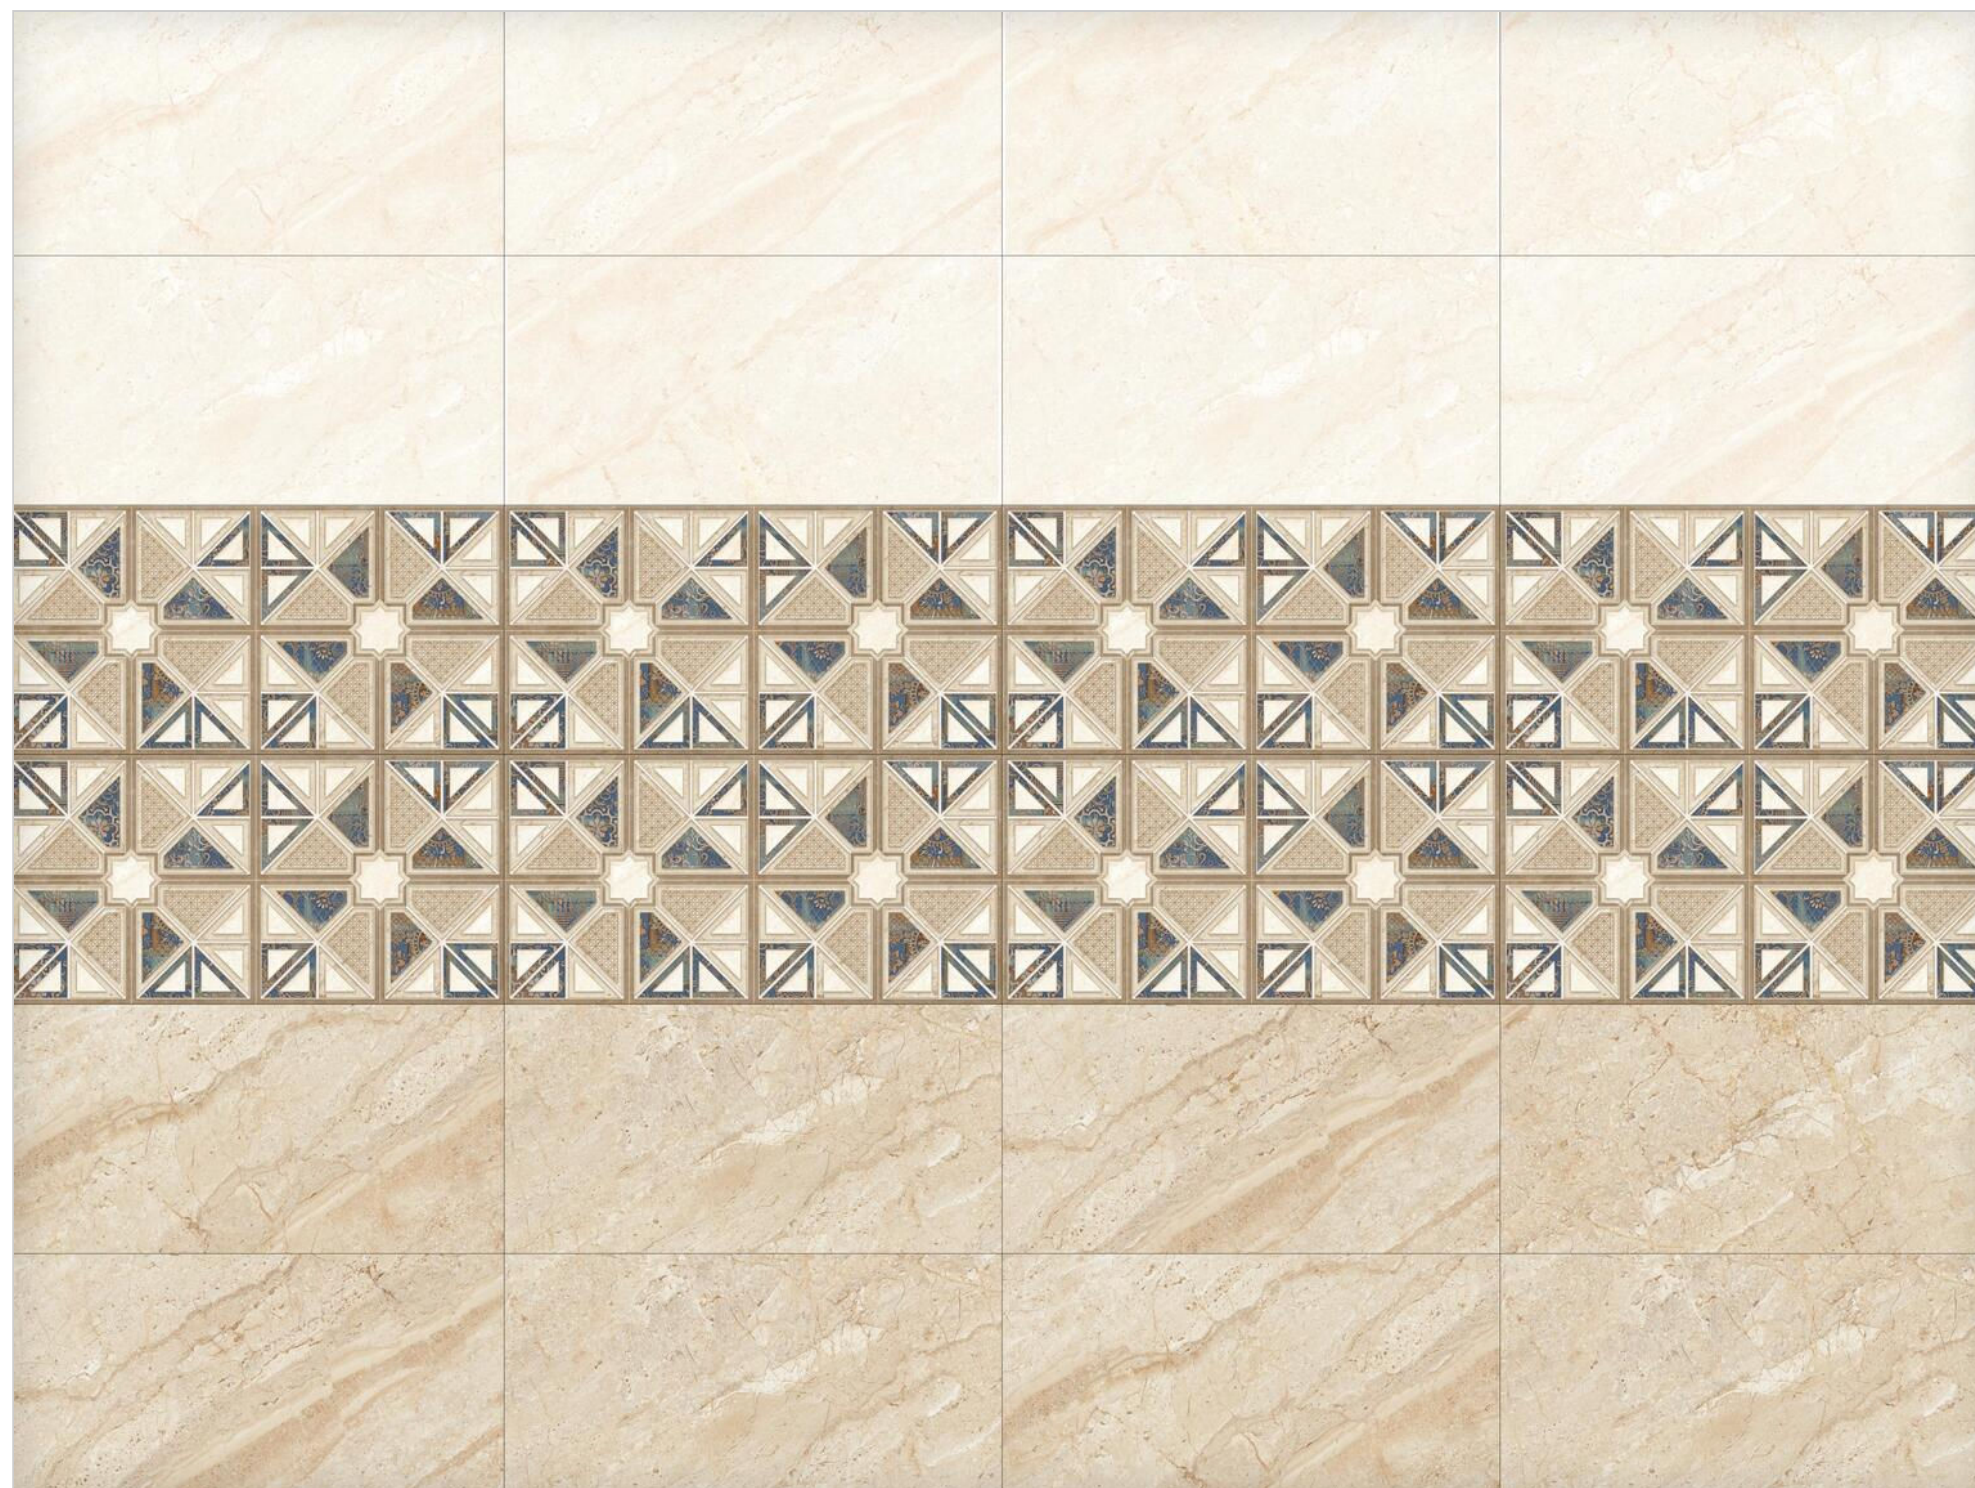

MARBLE SERIES

WALL TILES

300X
600MM

CHORGE CREMA

CHORGE CREMA HL-1

CHORGE CREMA DARK

Finish:Glossy

 Click to watch
hd photo