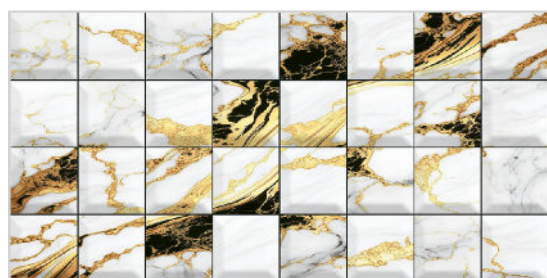

Finish:Glossy

Click to watch
hd photo

BACK

MARBLE SERIES

WALL TILES

300X
600MM

OREGON BLACK

OREGON BLACK HL-1