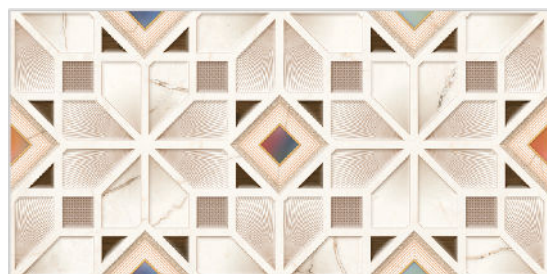

BACK

MARBLE SERIES

WALL TILES

300X
600MM

ENTER IWORRY

ENTER IWORRY HL-1

ENTER IWORRY HL-3

Finish:Glossy