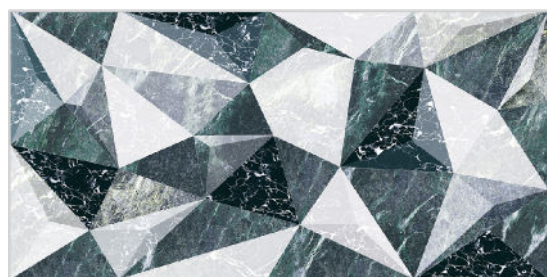

SARKI GRIS HL-2

Finish:Glossy

 Click to watch
hd photo

 **BACK**

MARBLE SERIES

WALL TILES

300X
600MM

SELZA MINT