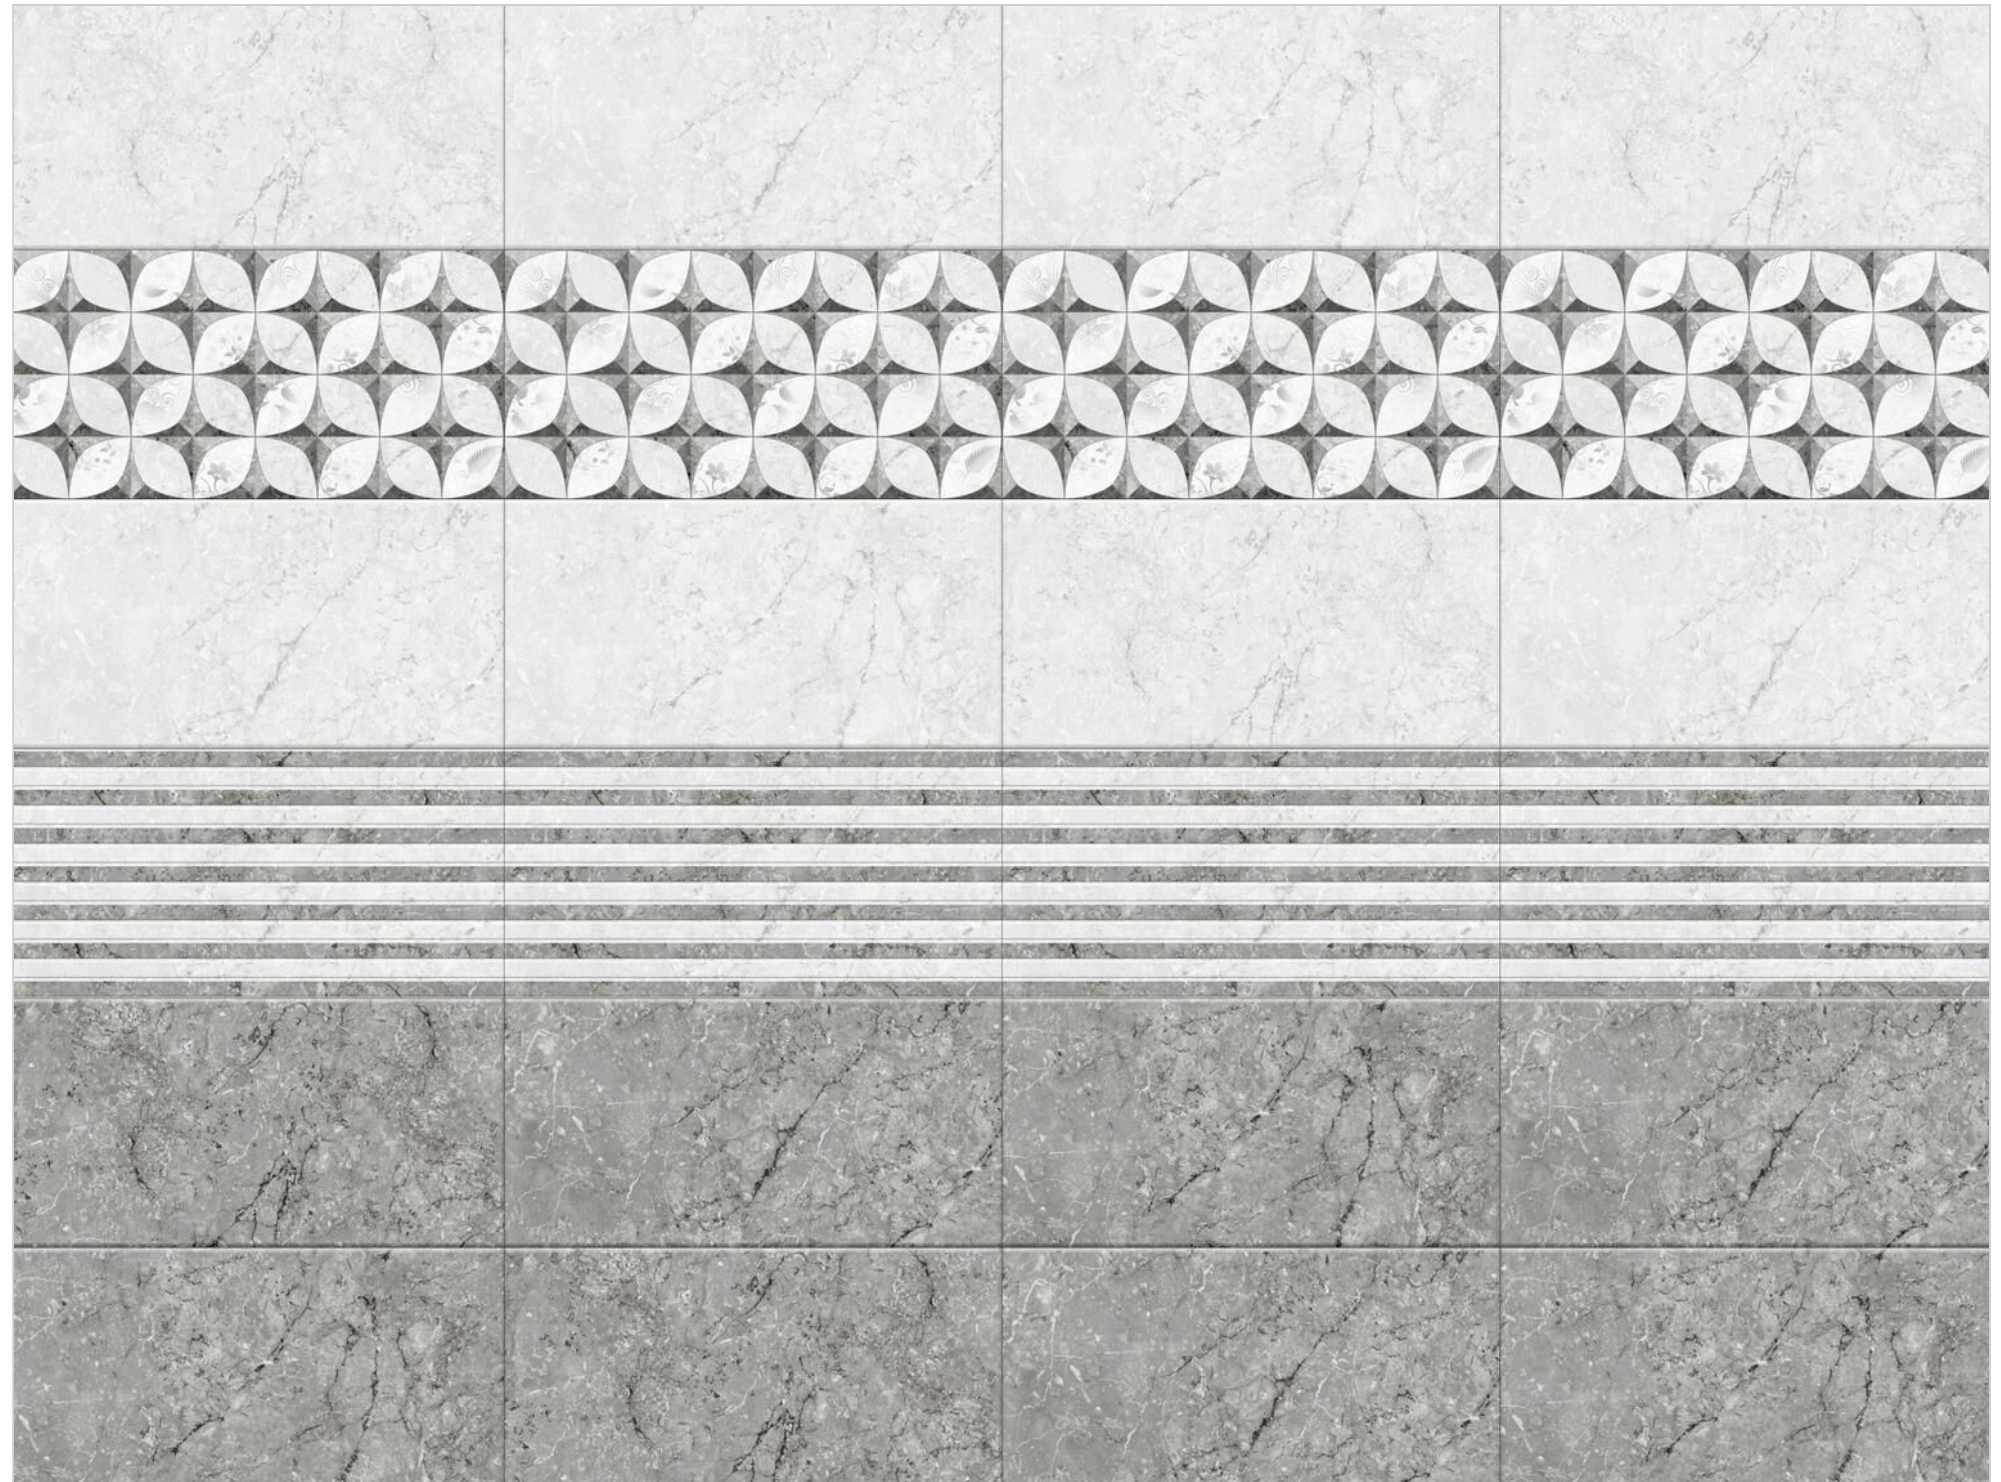

NEVANA VERDE

NEVANA VERDE HL-1

NEVANA VERDE HL-2

NEVANA VERDE DARK

Finish:Glossy

 Click to watch
hd photo

BACK

MARBLE SERIES