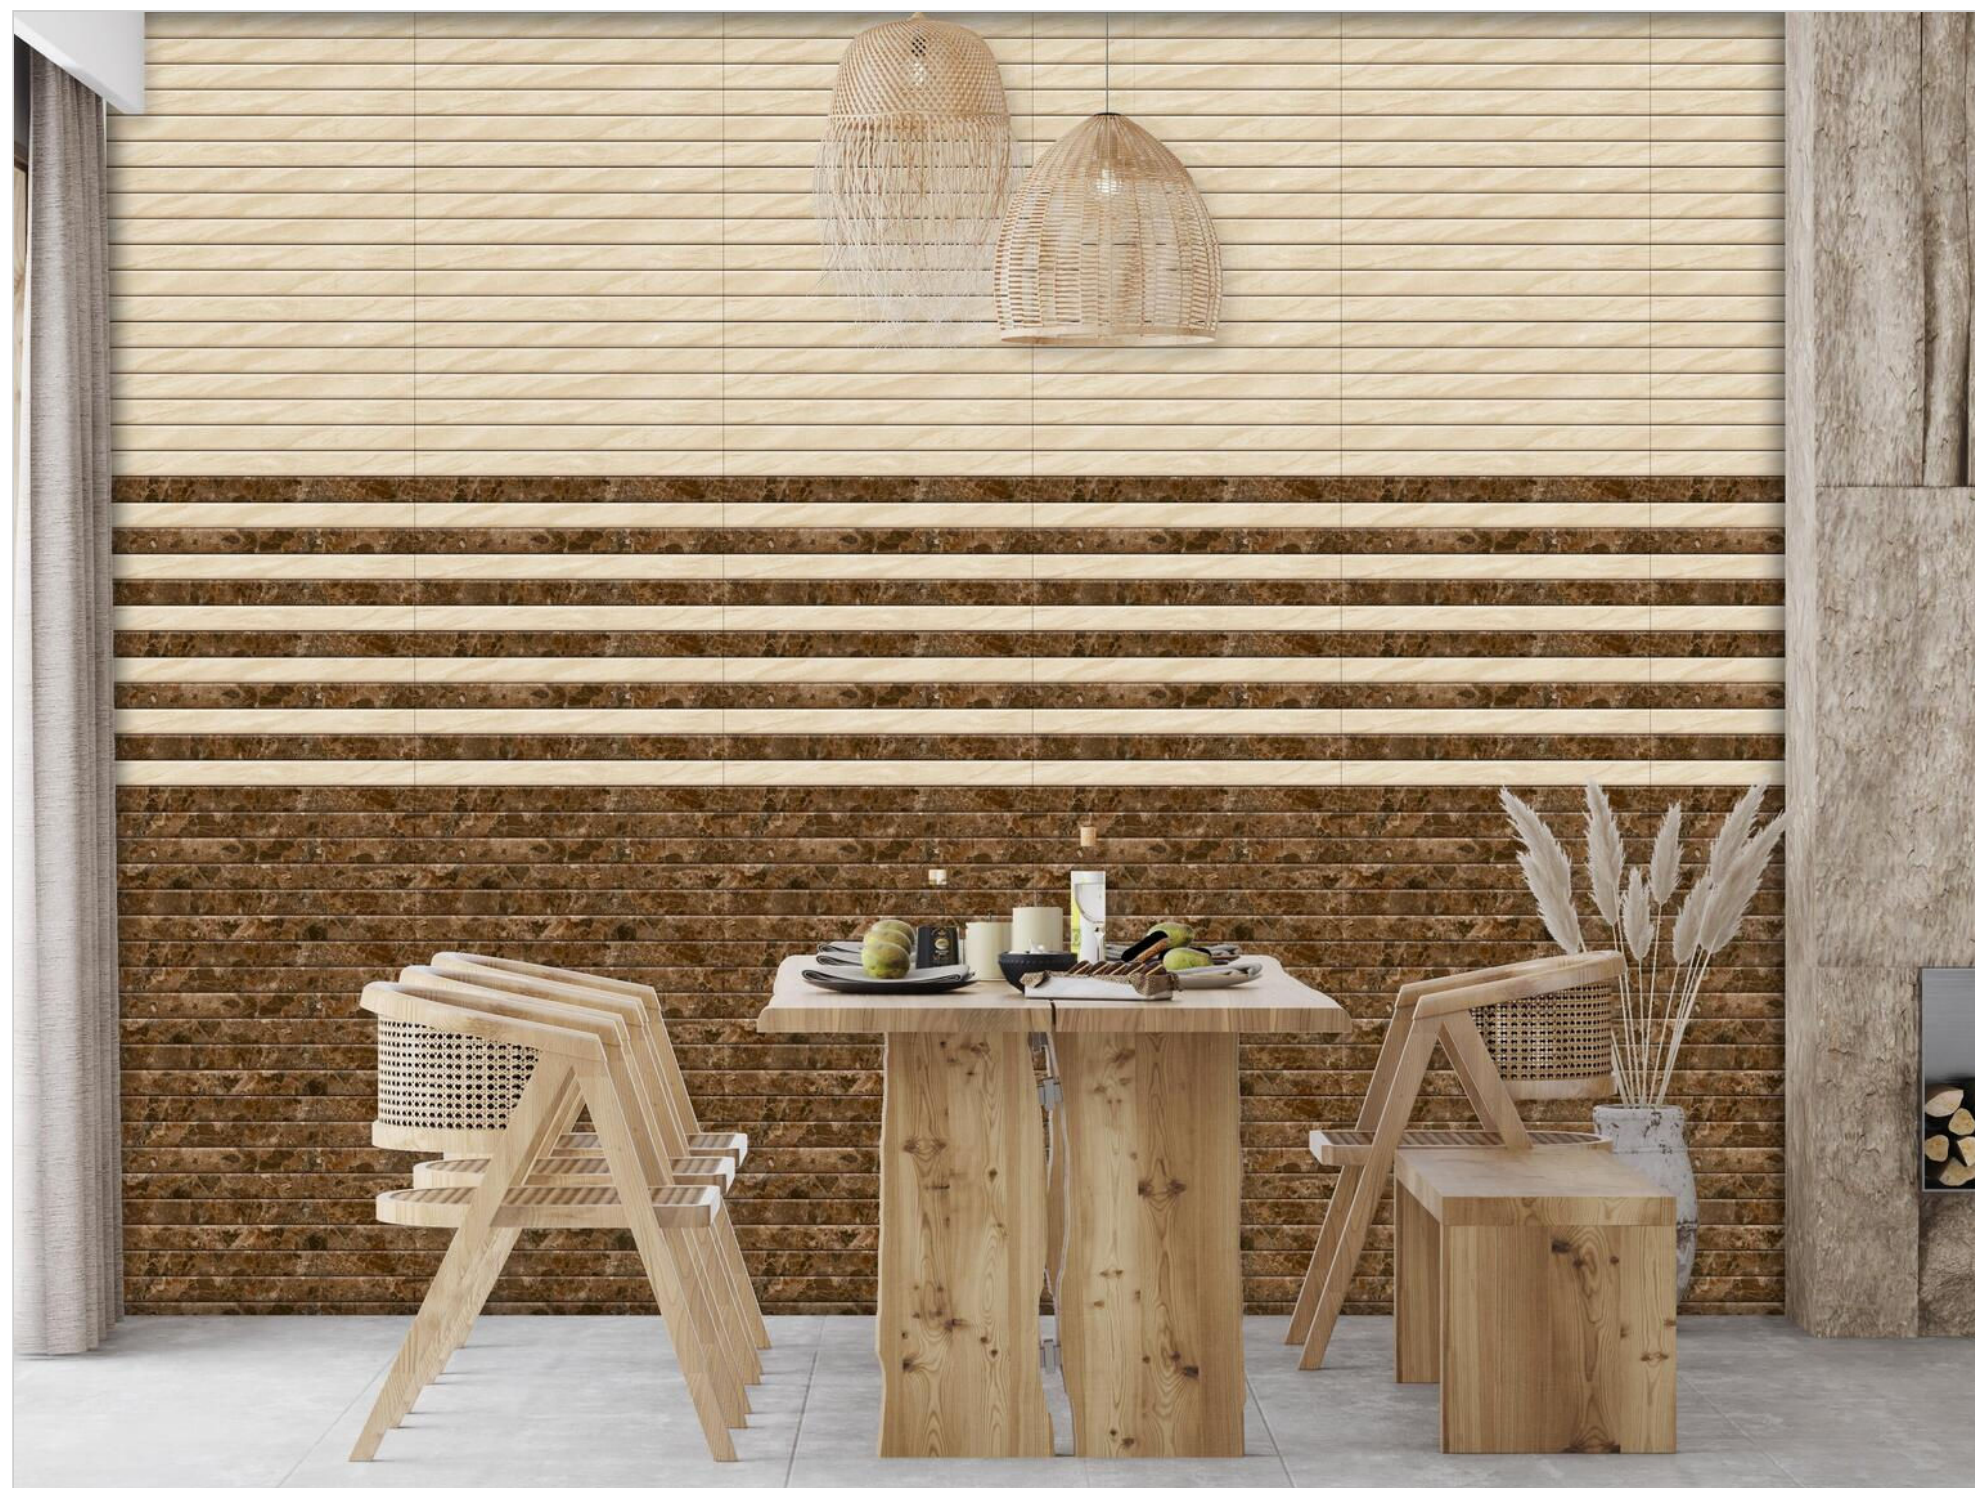

300X
600MM

GLOSSY SUPRA COFFEE

GLOSSY SUPRA COFFEE HL-1

GLOSSY SUPRA COFFEE DARK

Finish:Glossy

Click to watch
hd photo

BACK

MARBLE SERIES