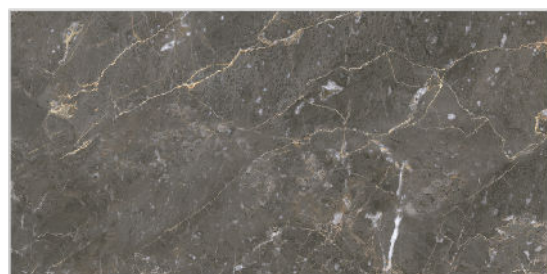

BACK

MARBLE SERIES

WALL TILES

300X
600MM

CORDOVA VERDE

CORDOVA VERDE HL-1

CORDOVA VERDE DARK

Finish:Glossy