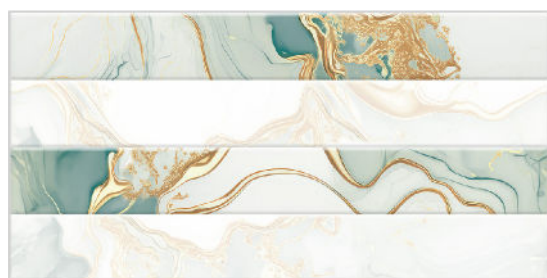

HONDA BEIGE DARK

Finish:Glossy

Click to watch
hd photo

BACK

MARBLE SERIES

WALL TILES

300X
600MM

IFATY AQUA