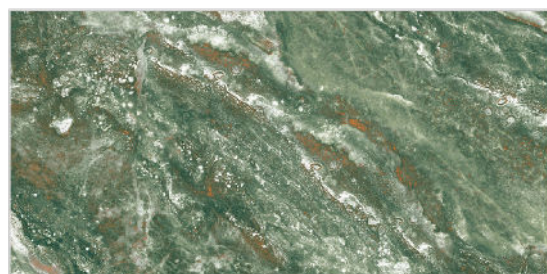

Finish:Glossy

Click to watch
hd photo

BACK

MARBLE SERIES

WALL TILES

300X
600MM

MOZARO GREEN

MOZARO GREEN HL-1