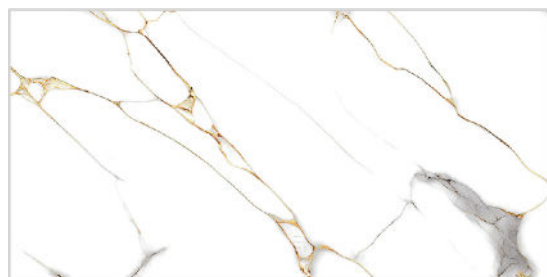

MARBLE SERIES

WALL TILES

300X
600MM

ALBITE GRIS