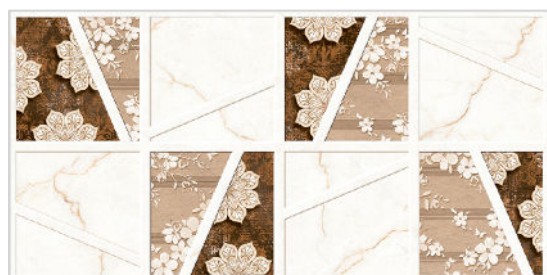

JOWET CREMA HL-3