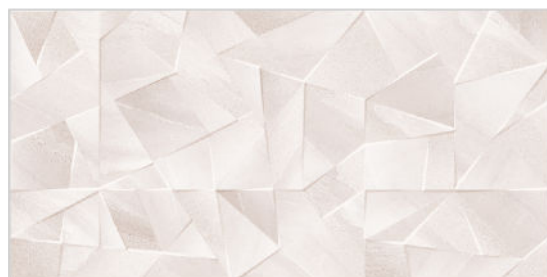

WONDER BEIGE HL-1