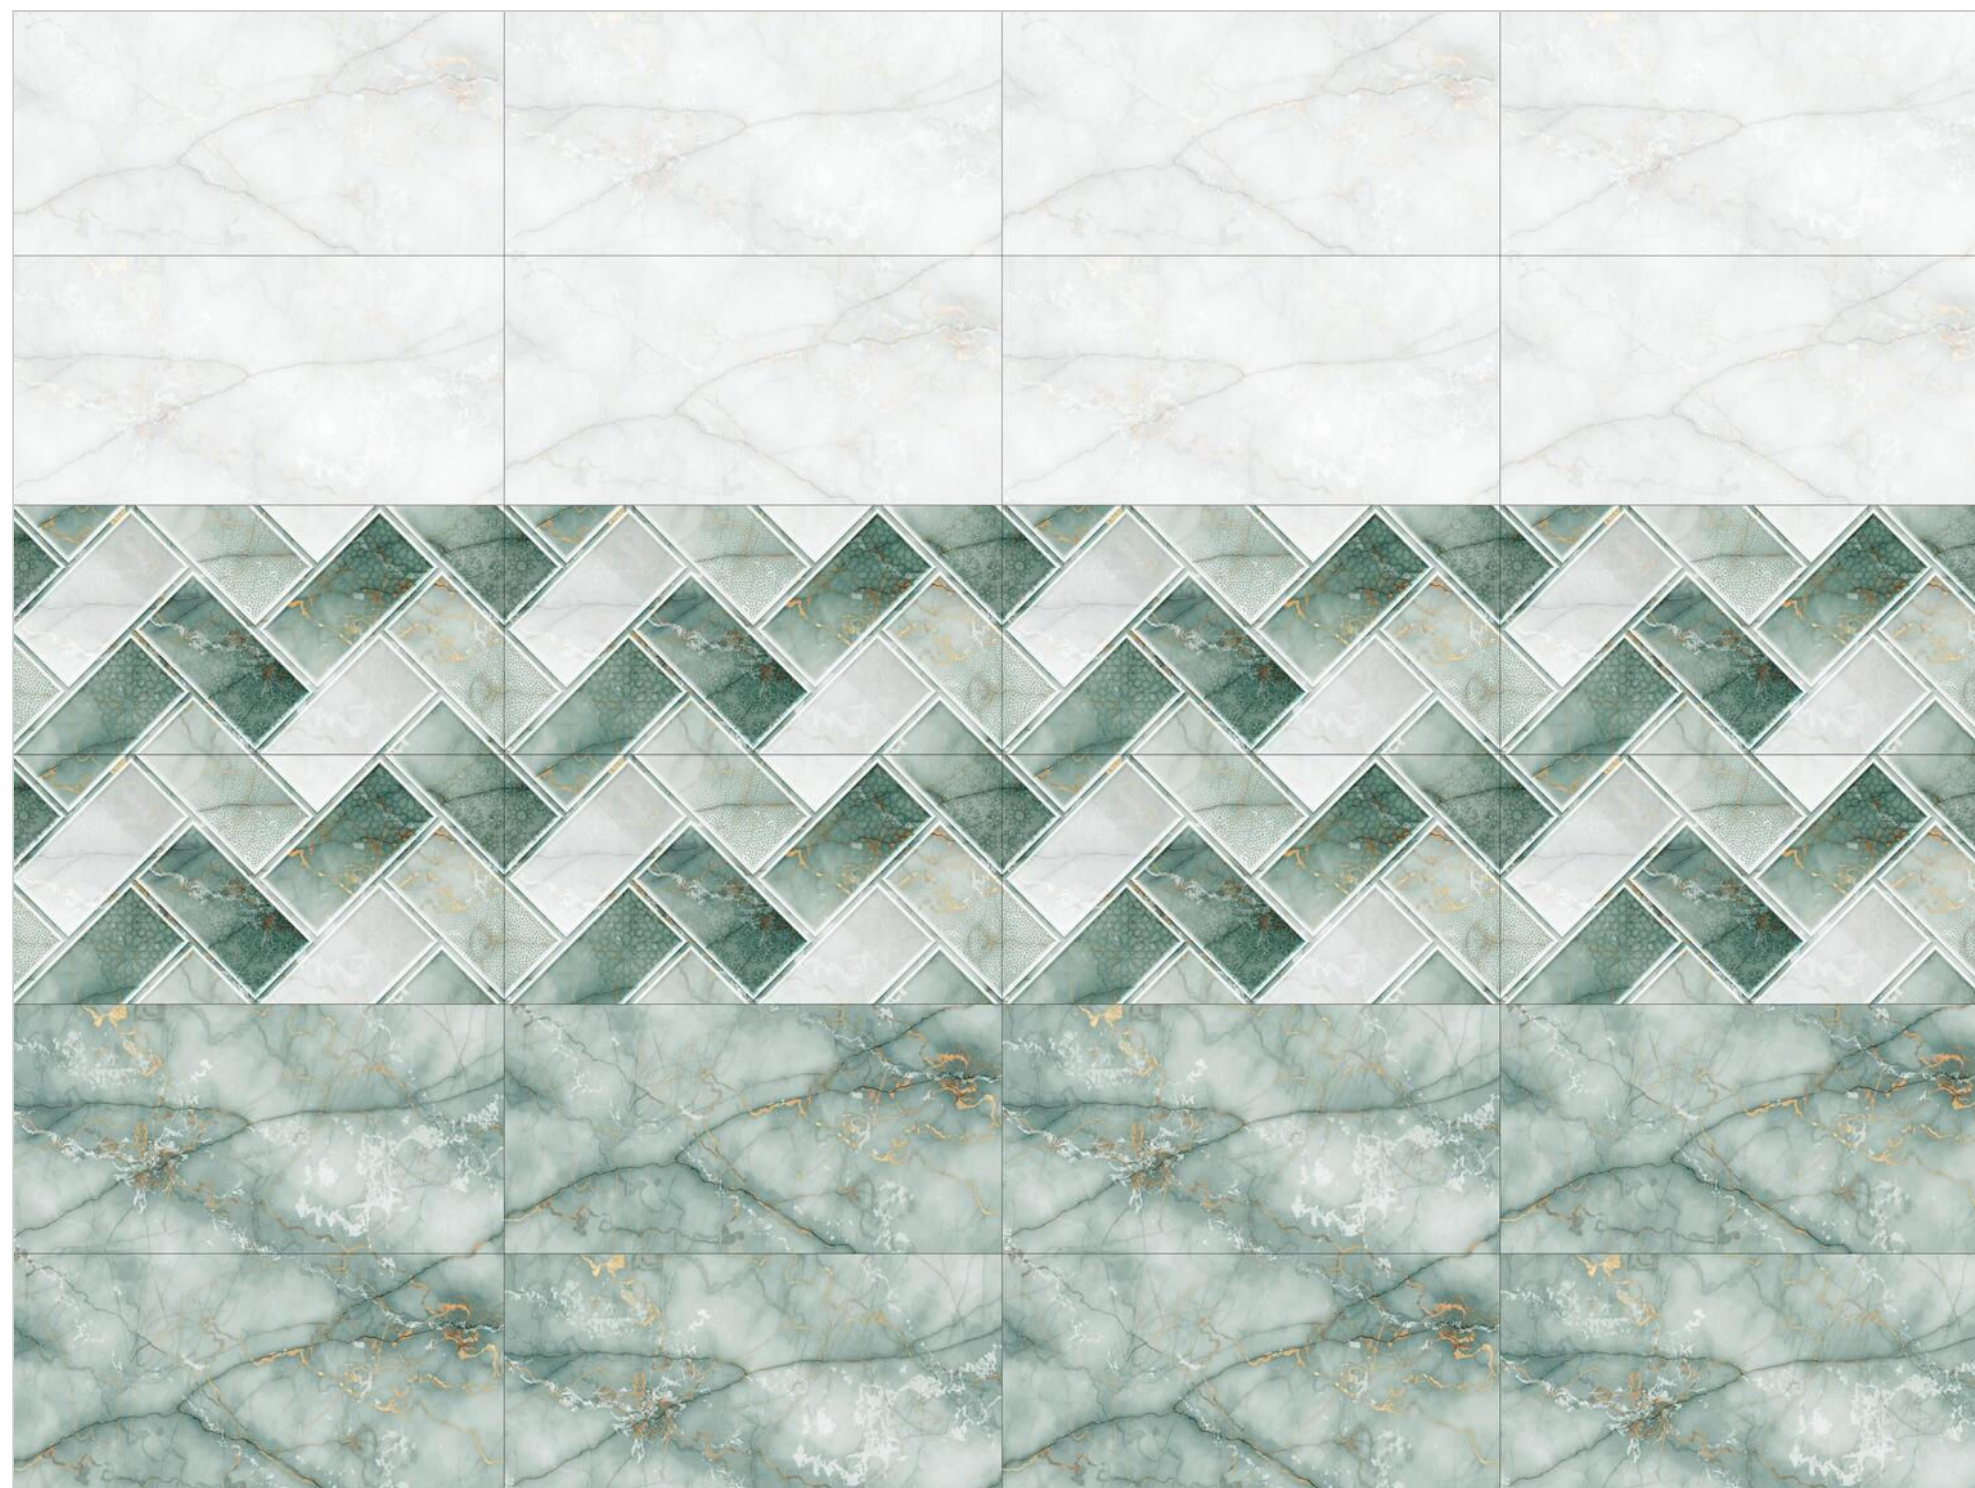

 Click to watch
hd photo

 BACK

MARBLE SERIES

WALL TILES

300X
600MM

ADVANCE GREEN

ADVANCE GREEN HL-1

ADVANCE GREEN DARK