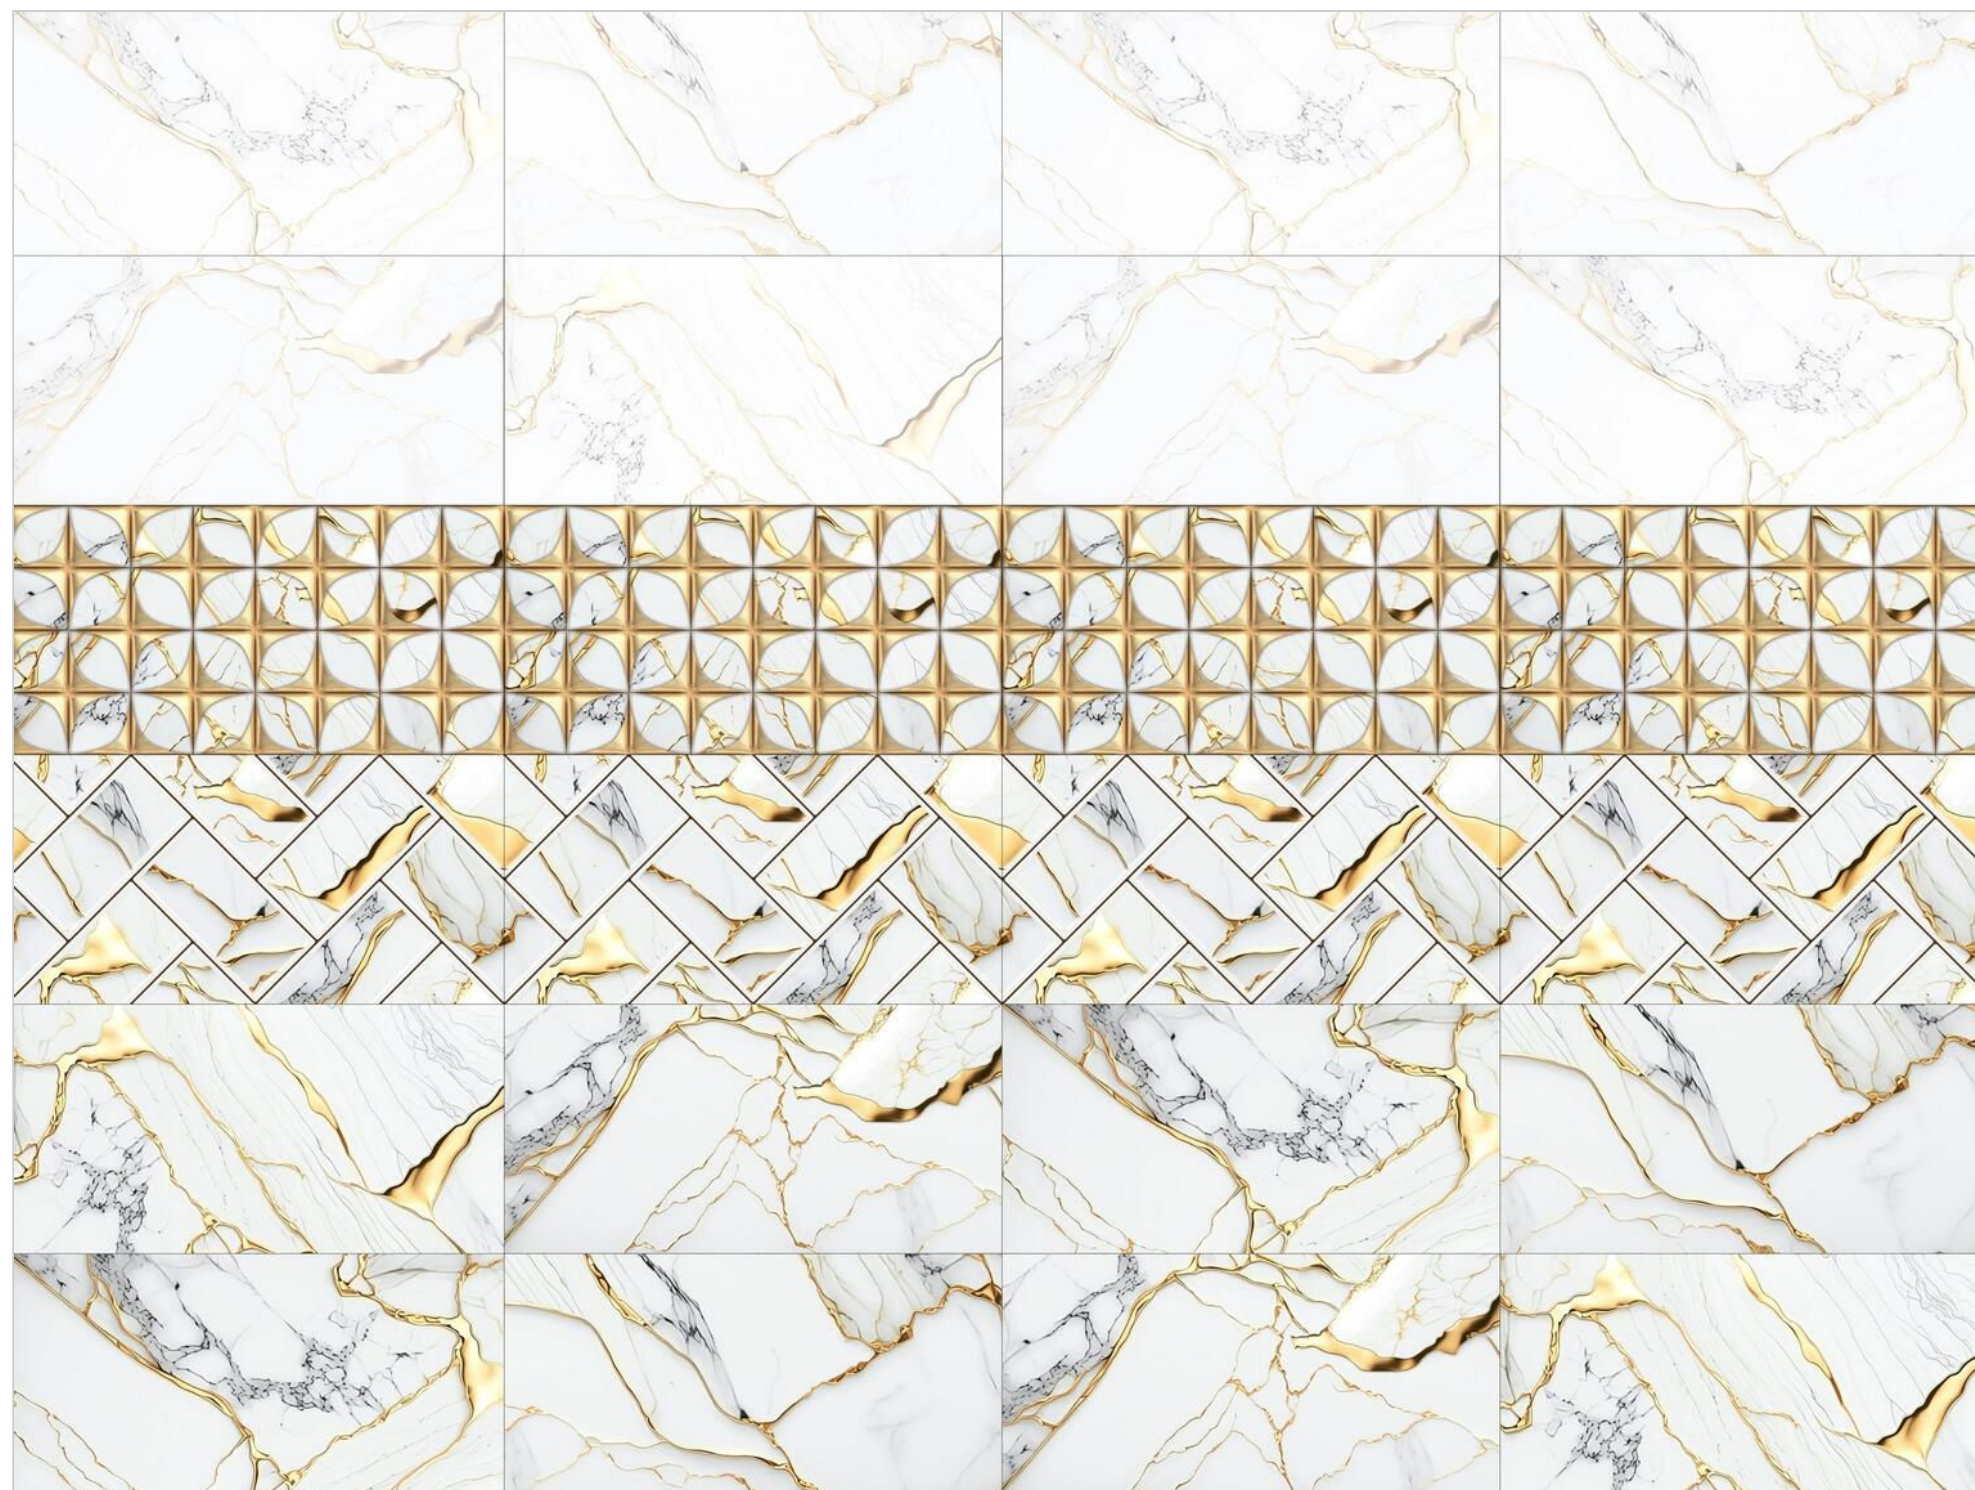

Finish: Glossy

Click to watch
hd photo

BACK