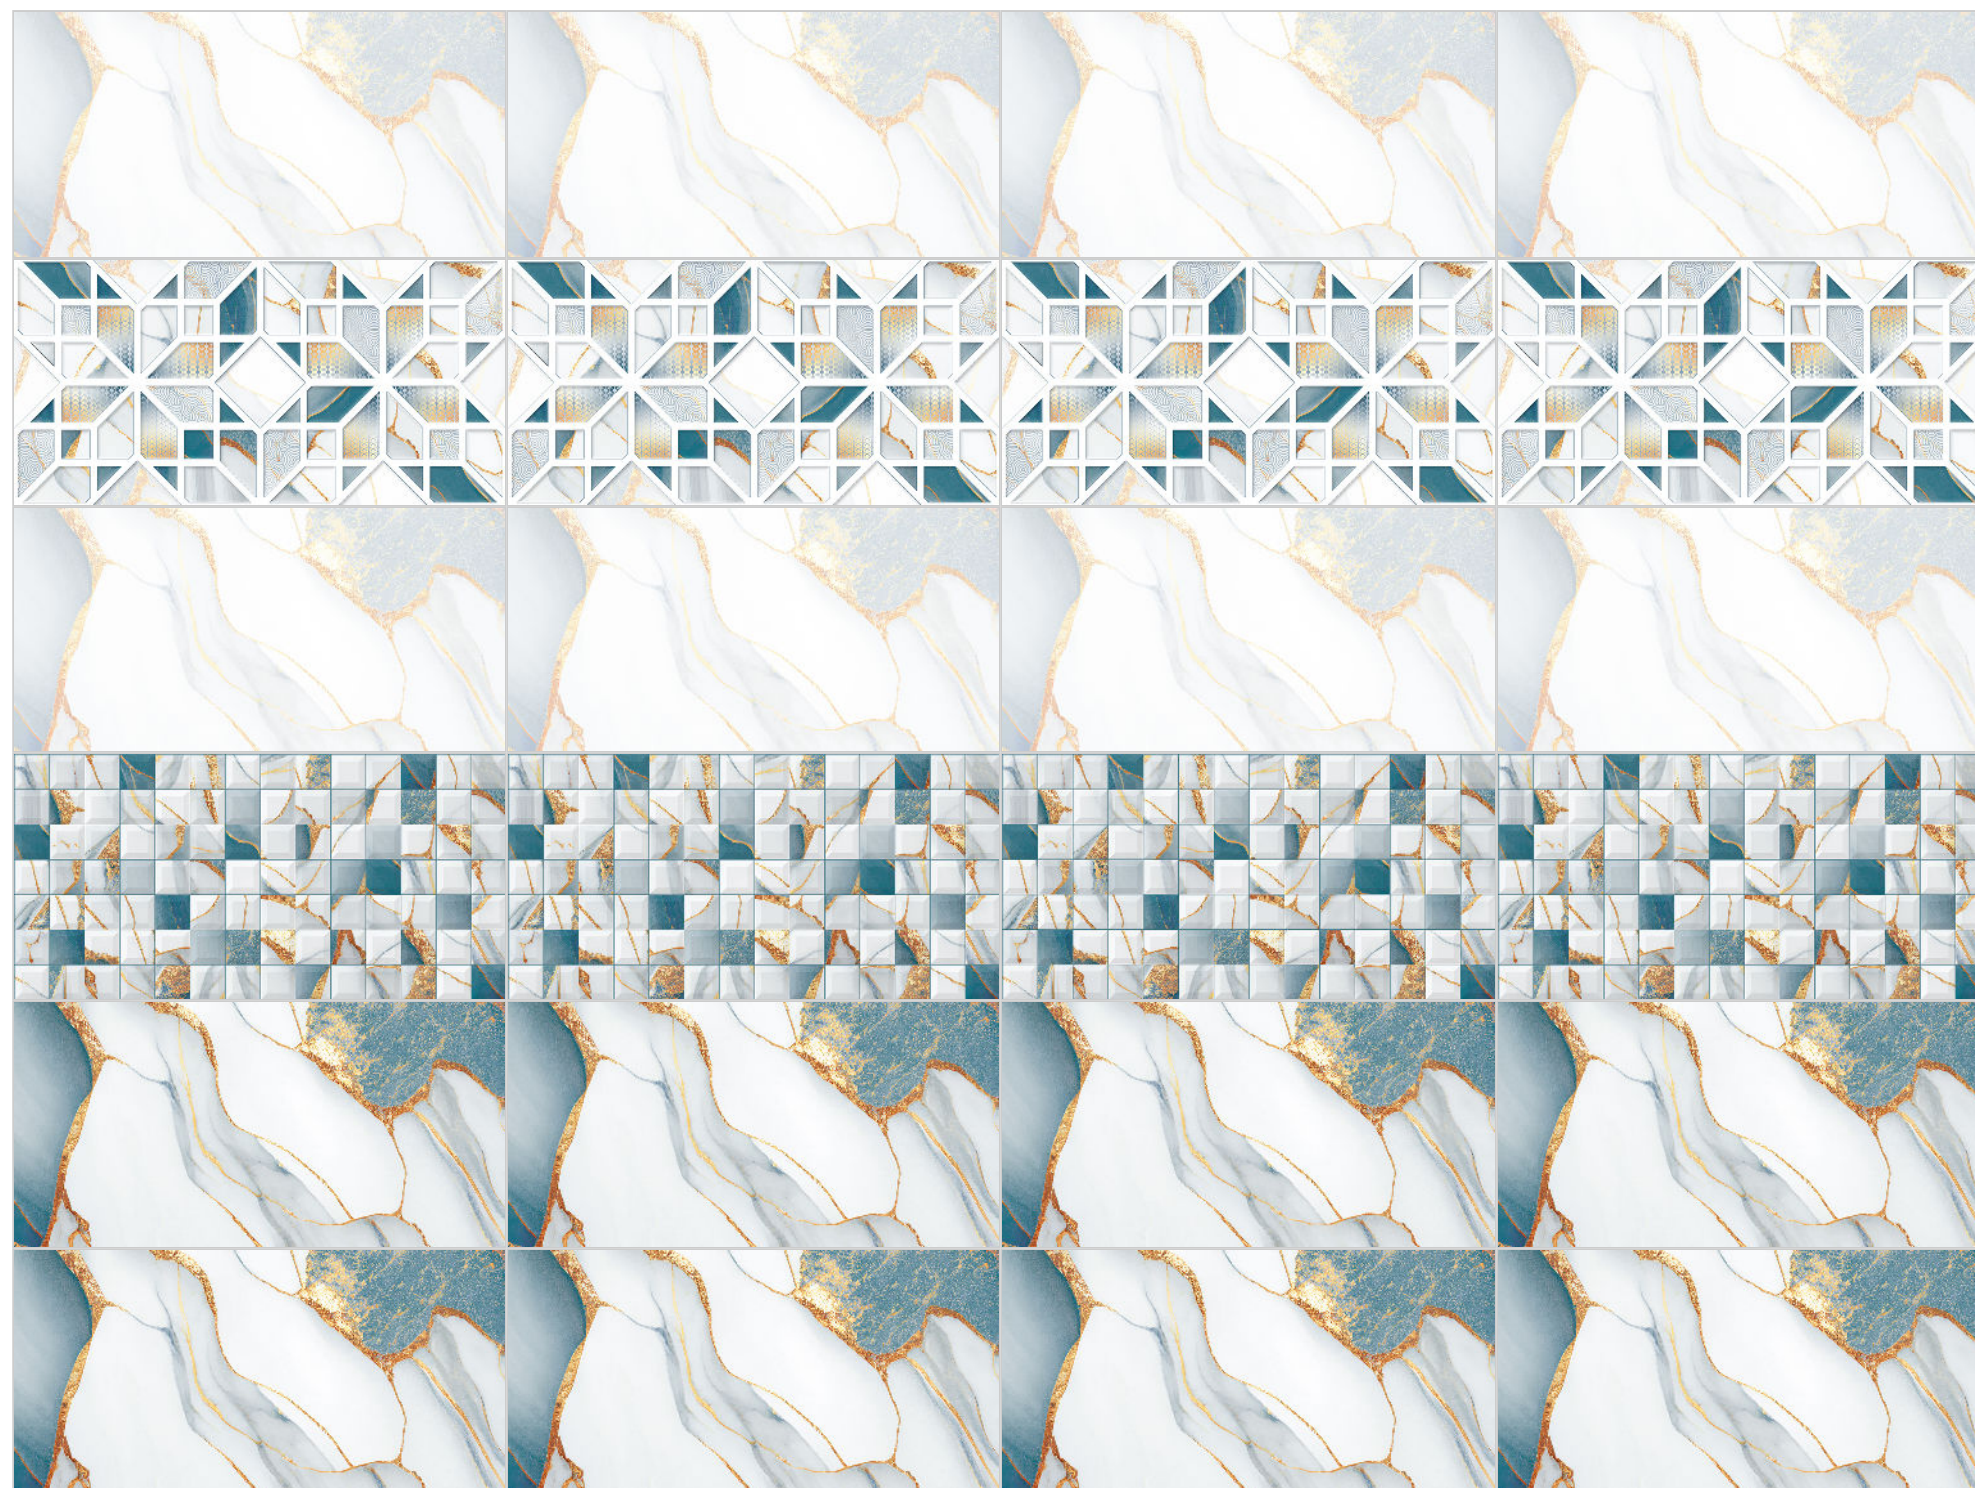

RIVKO AQUA

RIVKO AQUA HL-1

RIVKO AQUA HL-2

RIVKO AQUA DARK

Finish:Glossy

BACK

MARBLE SERIES

WALL TILES