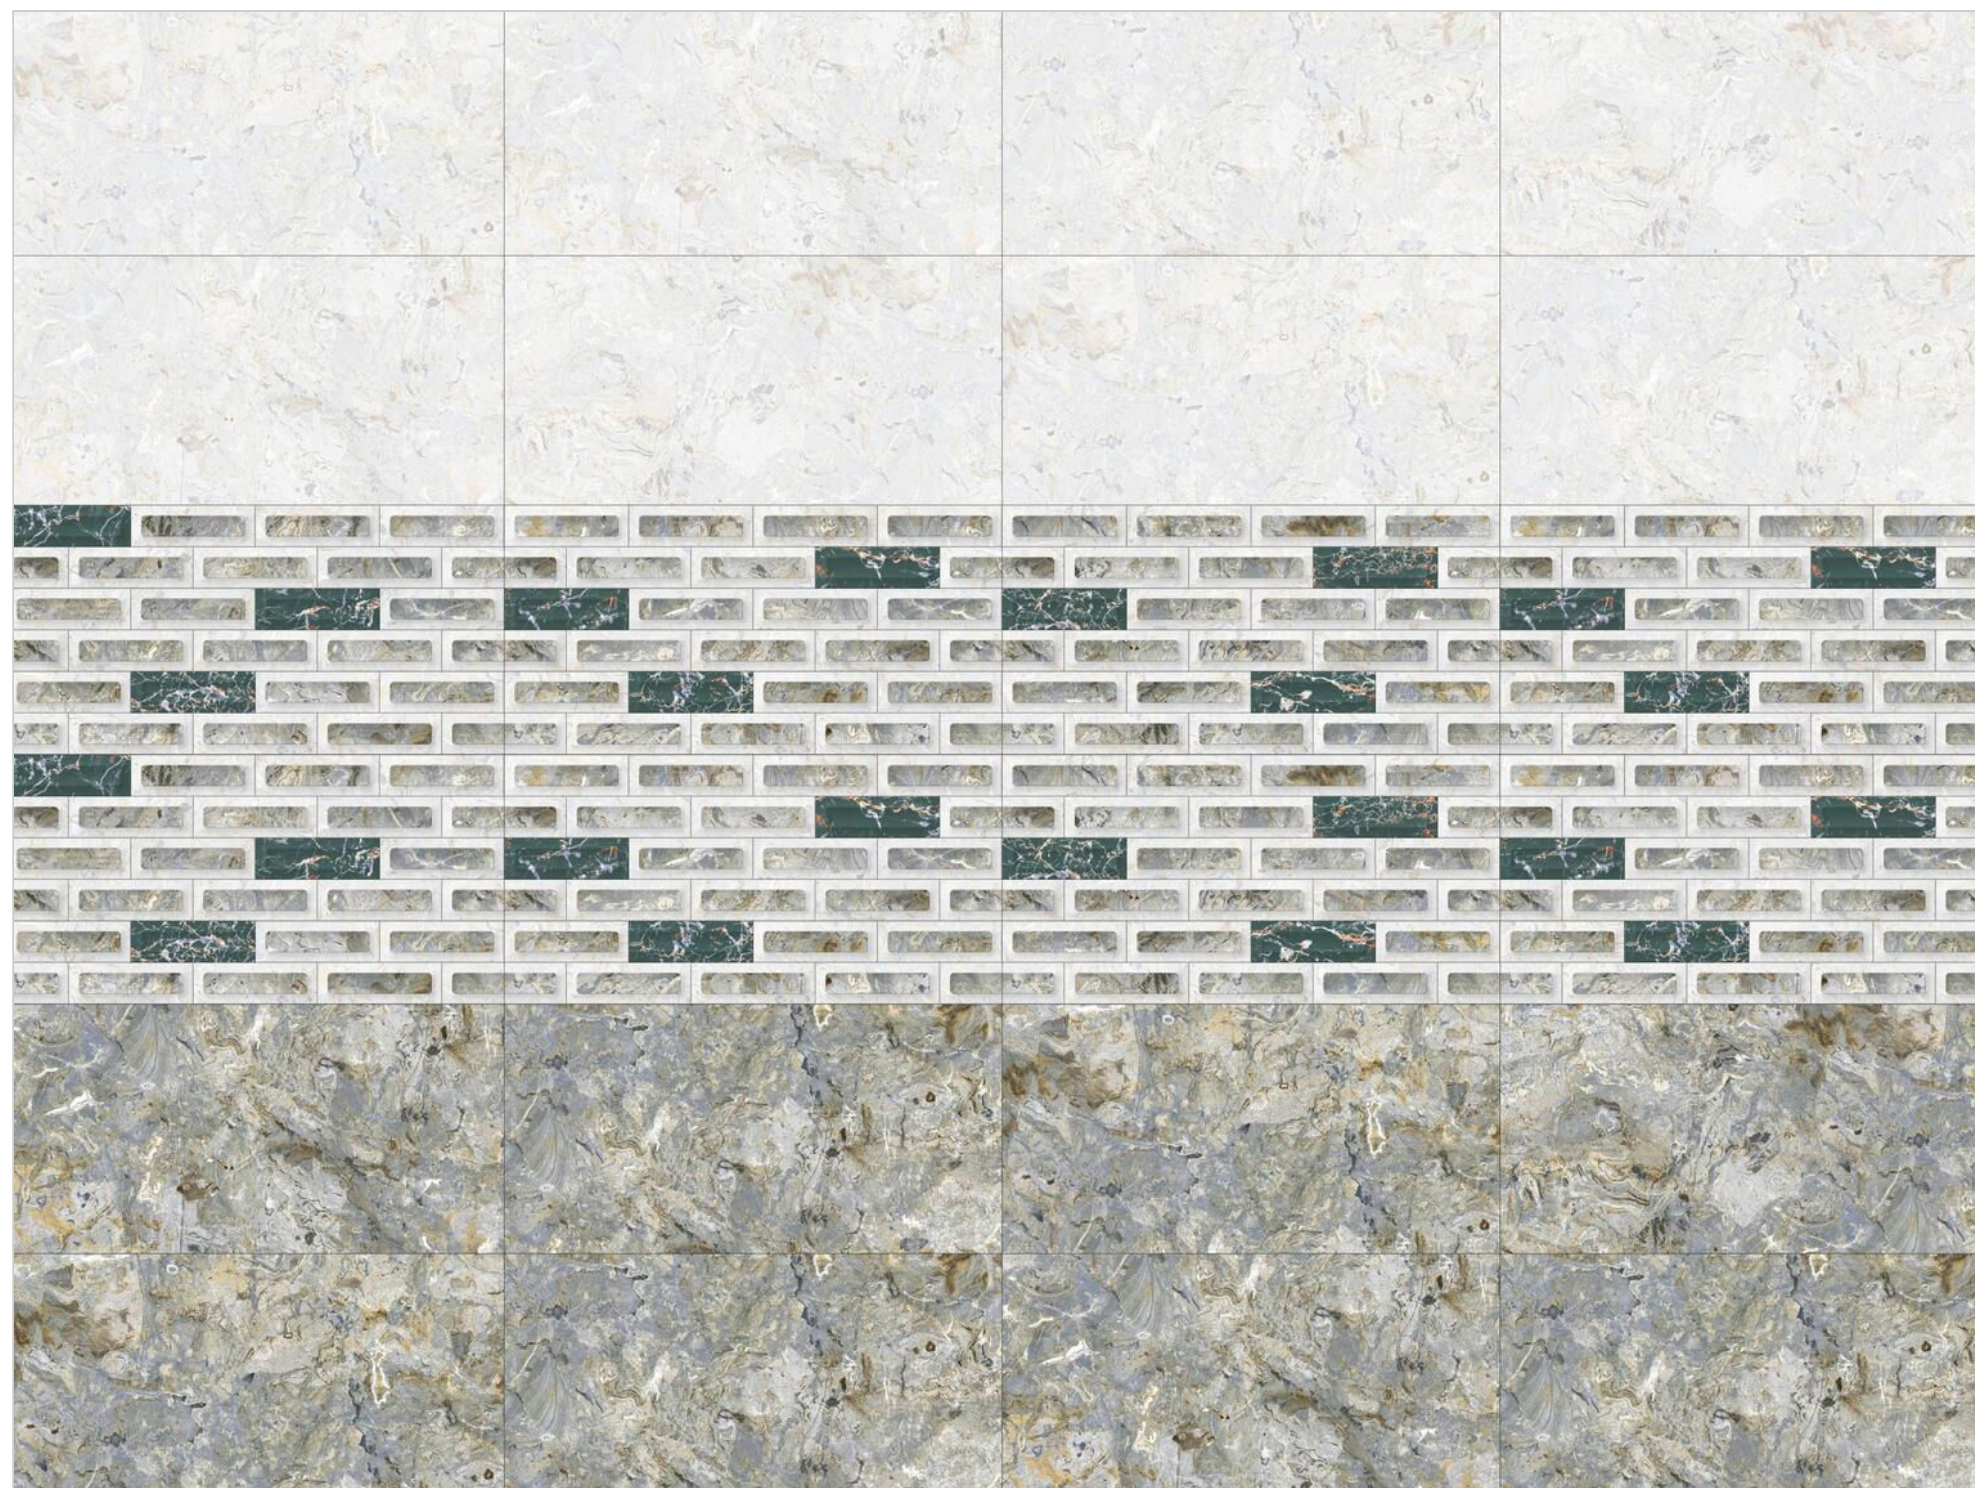

MARBLE SERIES

WALL TILES

300X
600MM

ARTECIA BEIGE

ARTECIA BEIGE HL-1

ARTECIA BEIGE DARK

Finish:Glossy

 Click to watch
hd photo