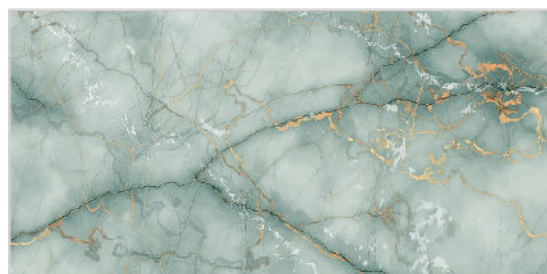

 Click to watch
hd photo

 BACK

MARBLE SERIES

WALL TILES

300X
600MM

ADVANCE GREEN

ADVANCE GREEN HL-1

ADVANCE GREEN DARK