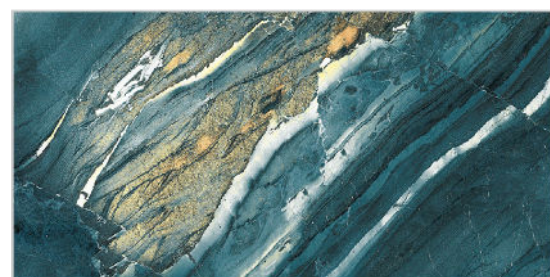

MARBLE SERIES

WALL TILES

300X
600MM

FERROL AQUA

FERROL AQUA HL-1

FERROL AQUA HL-2

FERROL AQUA DARK

Finish:Glossy