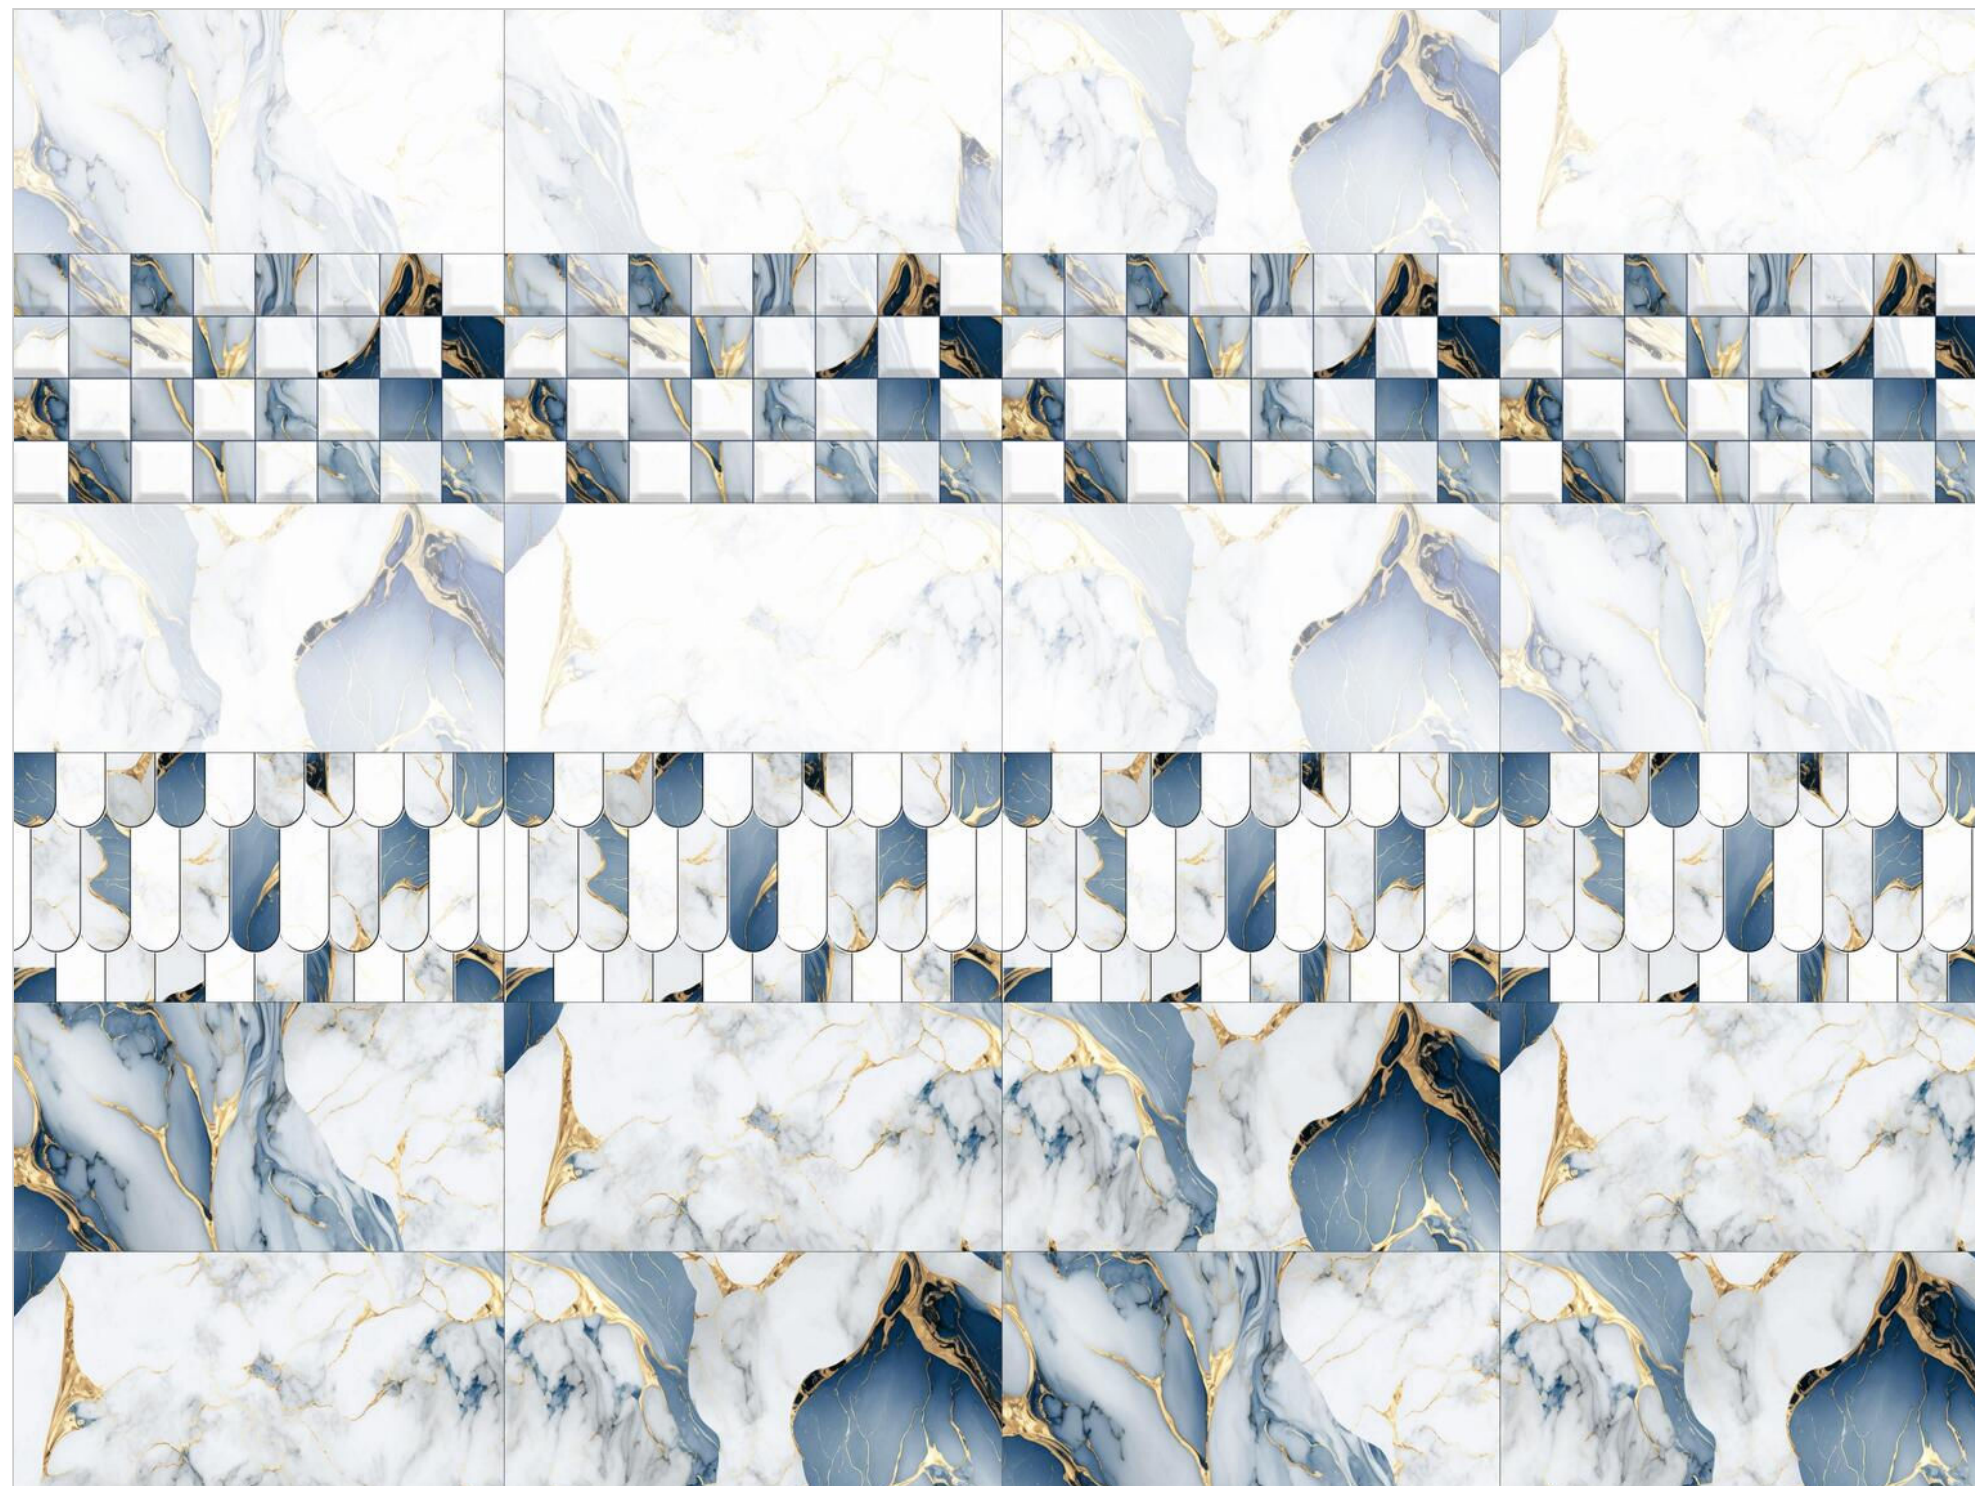

Finish: Glossy

Click to watch
hd photo

BACK