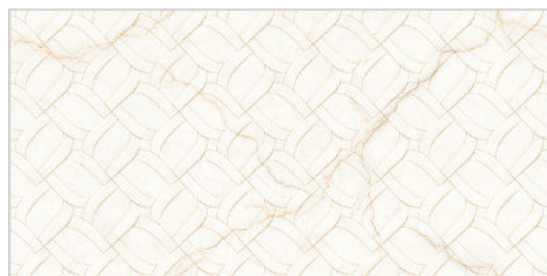

JOWET CREMA HL-1