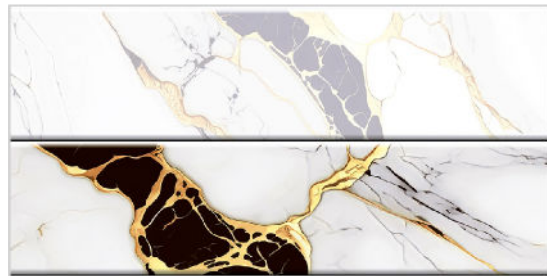

Click to watch
hd photo

BACK

MARBLE SERIES

WALL TILES

300X
600MM

HELIOD BLACK

HELIOD BLACK HL-1

HELIOD BLACK HL-2