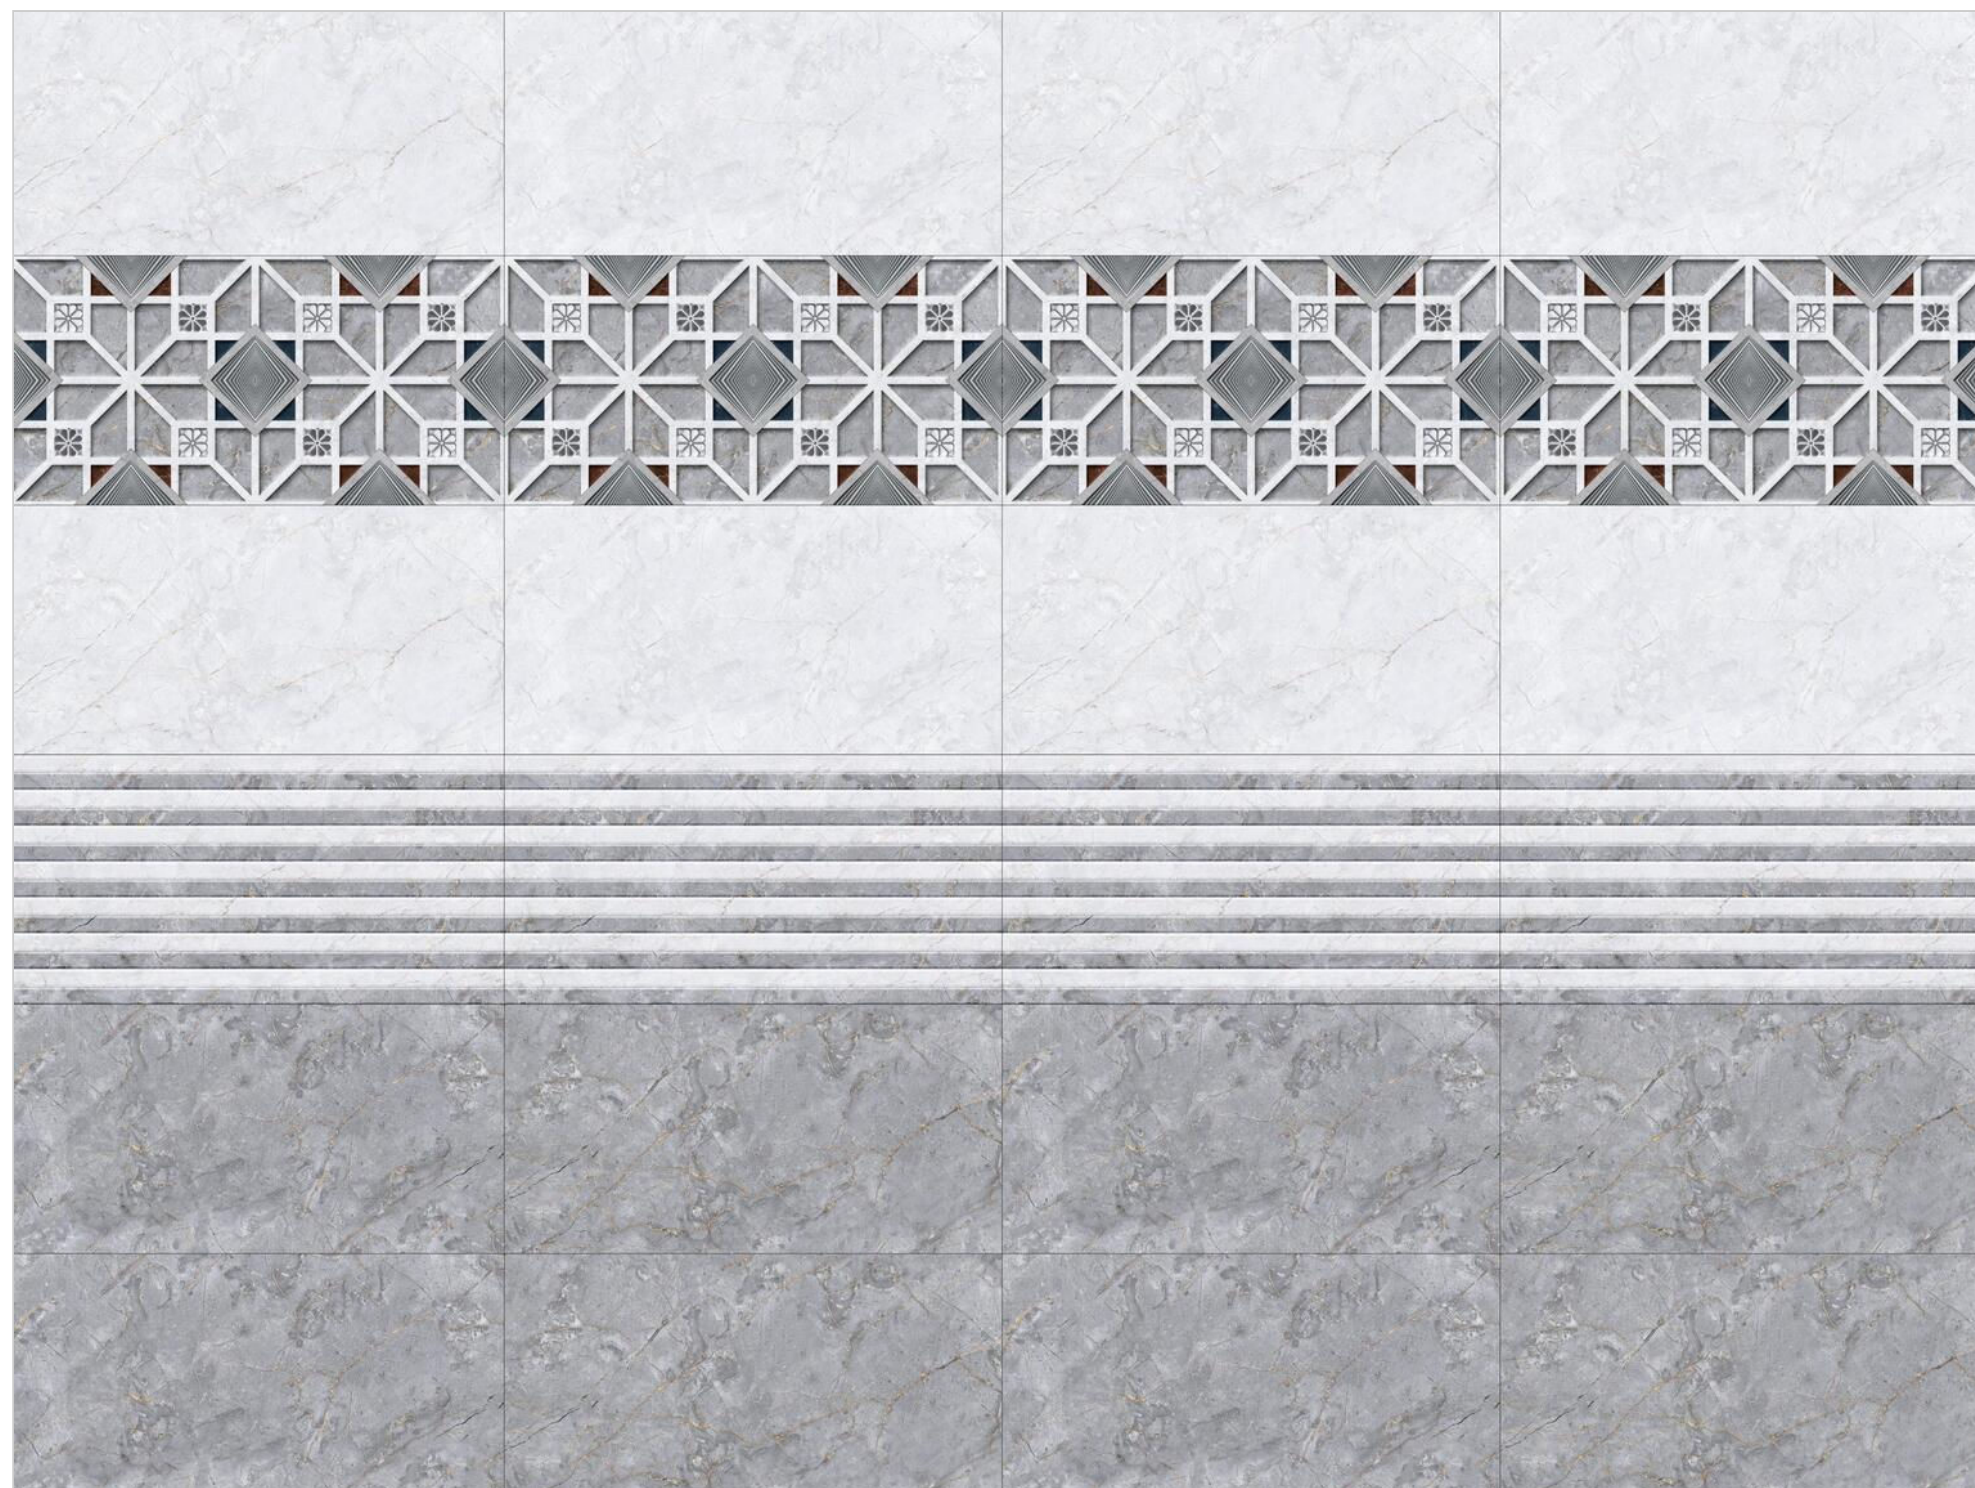

Finish: Glossy

Click to watch
hd photo

BACK