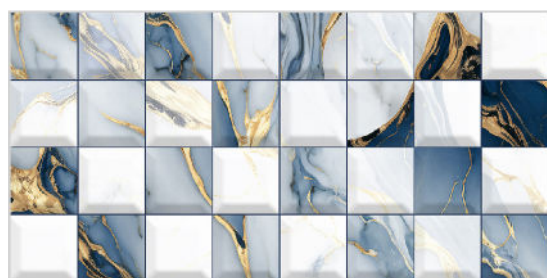

Finish:Glossy

 Click to watch
hd photo

BACK

MARBLE SERIES

WALL TILES

300X
600MM

AMOLITE BLUE

AMOLITE BLUE HL-1