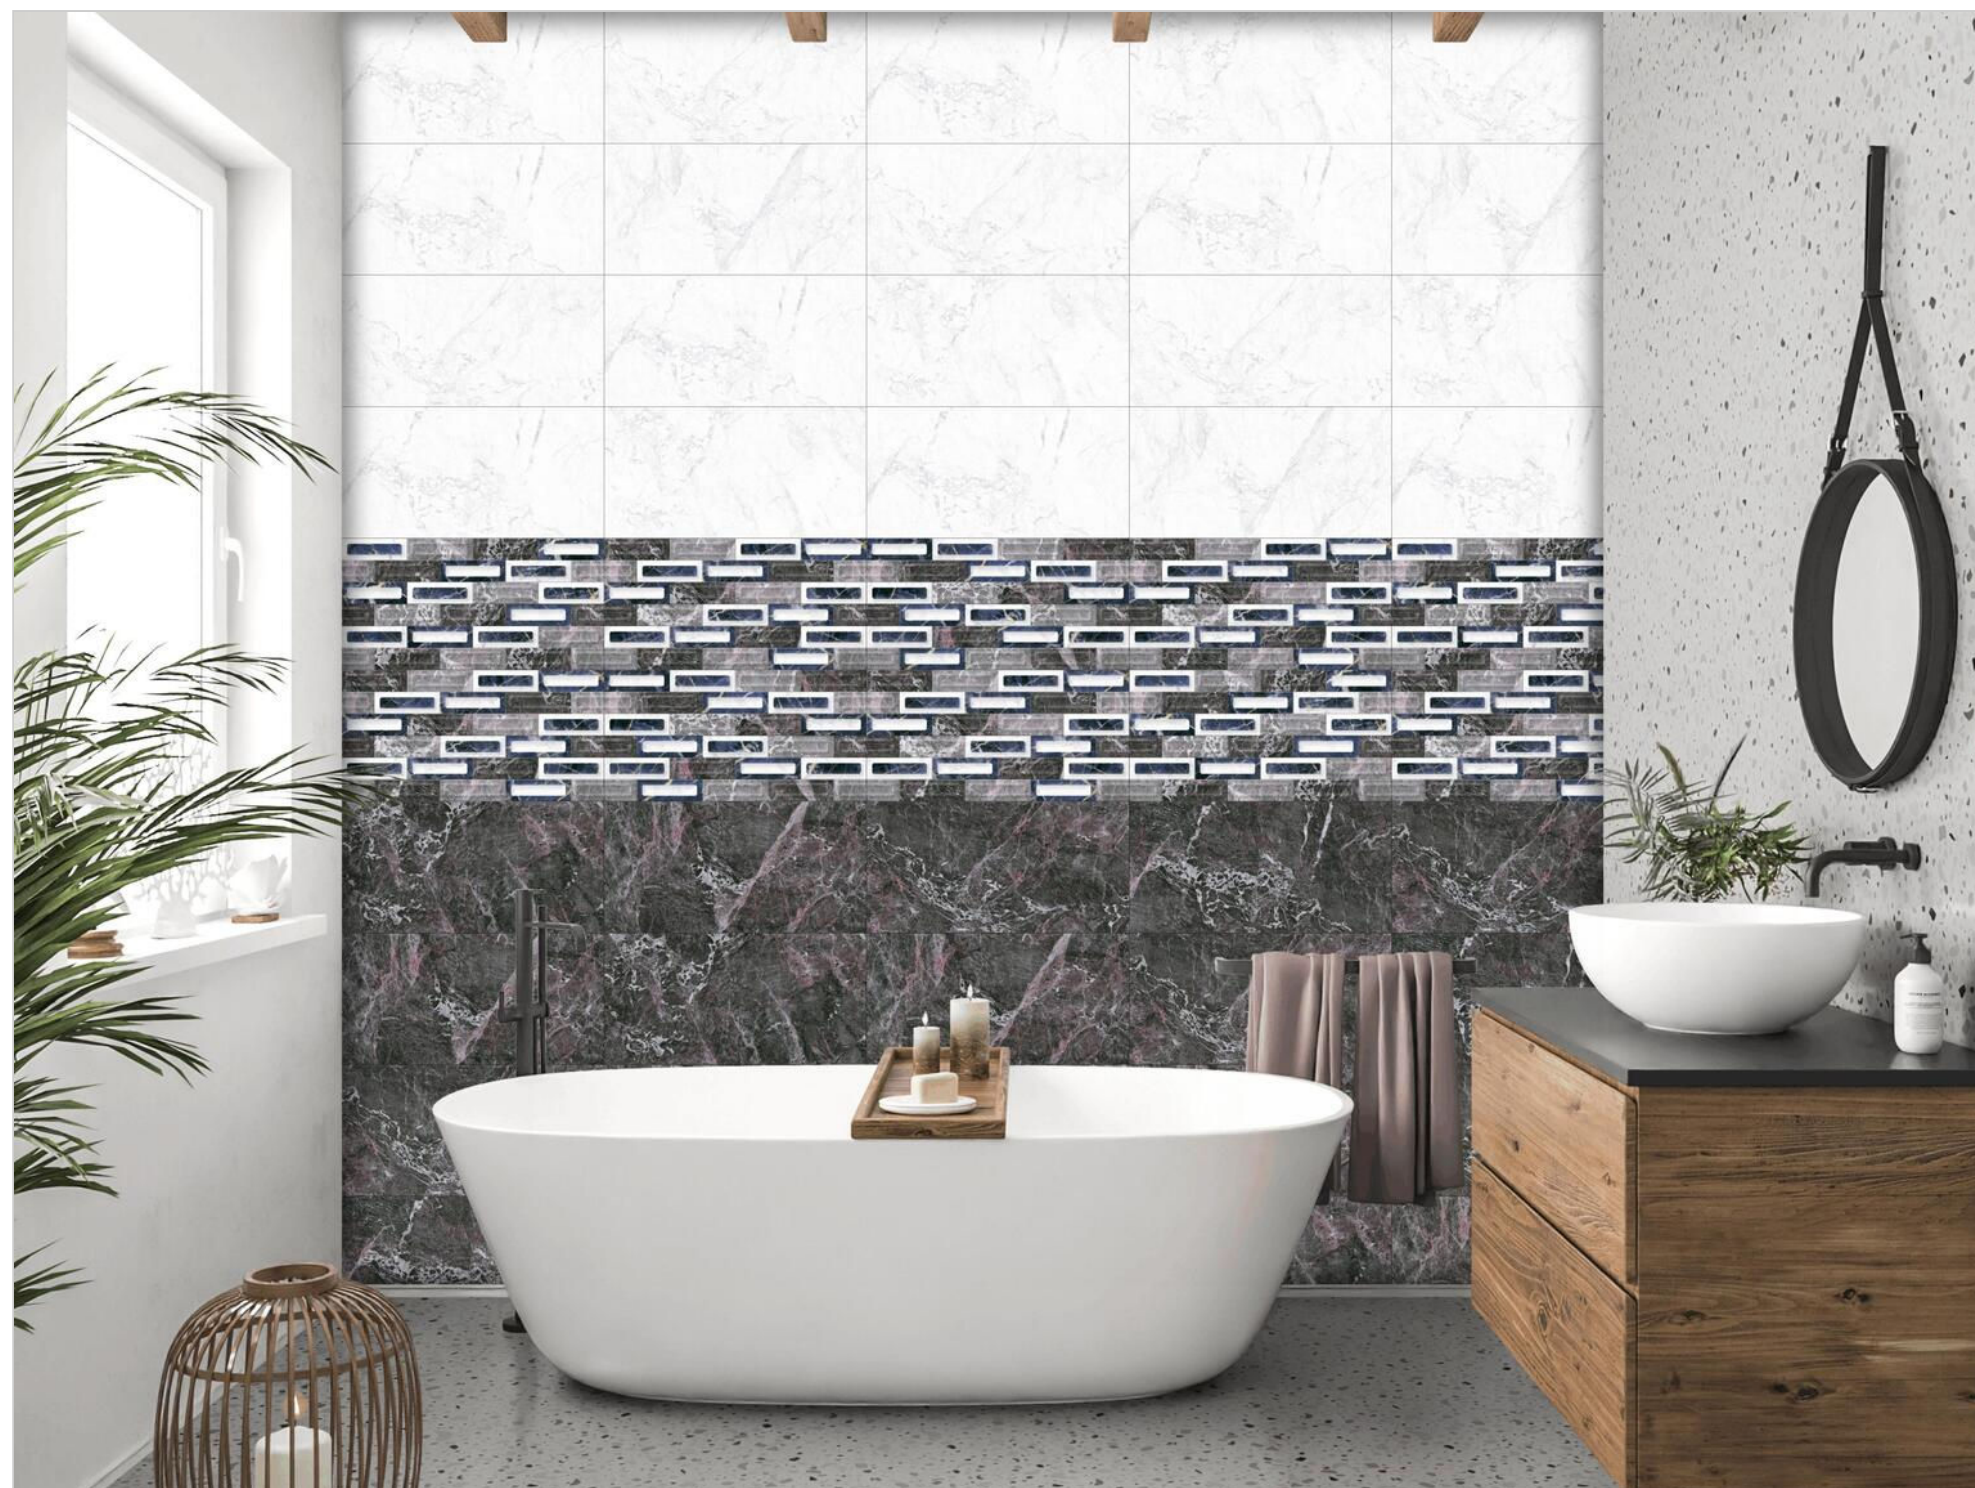

Finish:Glossy

Click to watch
hd photo

BACK