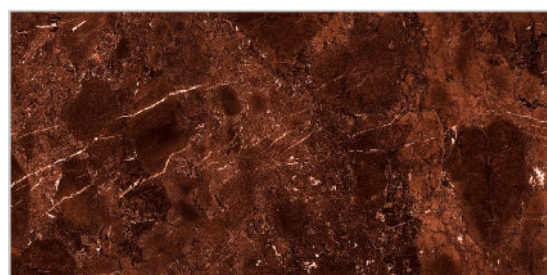

MARBLE SERIES

WALL TILES

300X
600MM

LIONA COFFEE

LIONA COFFEE HL-1

LIONA COFFEE HL-2

LIONA COFFEE DARK

Finish:Glossy