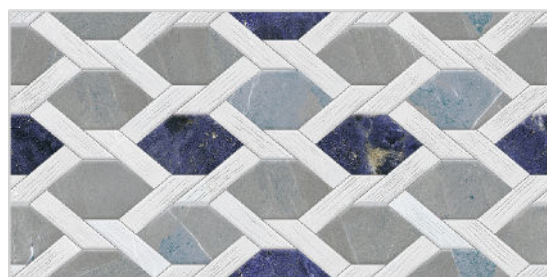

LEVINZA GRIS HL-1