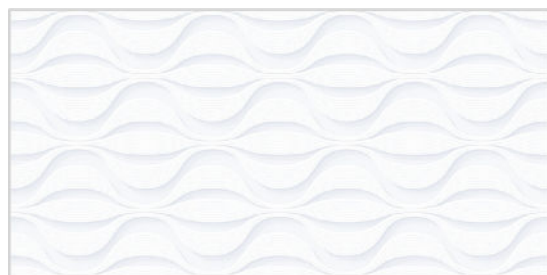

KITCHEN

WALL TILES

300X
600MM

ULRIKA GRIS