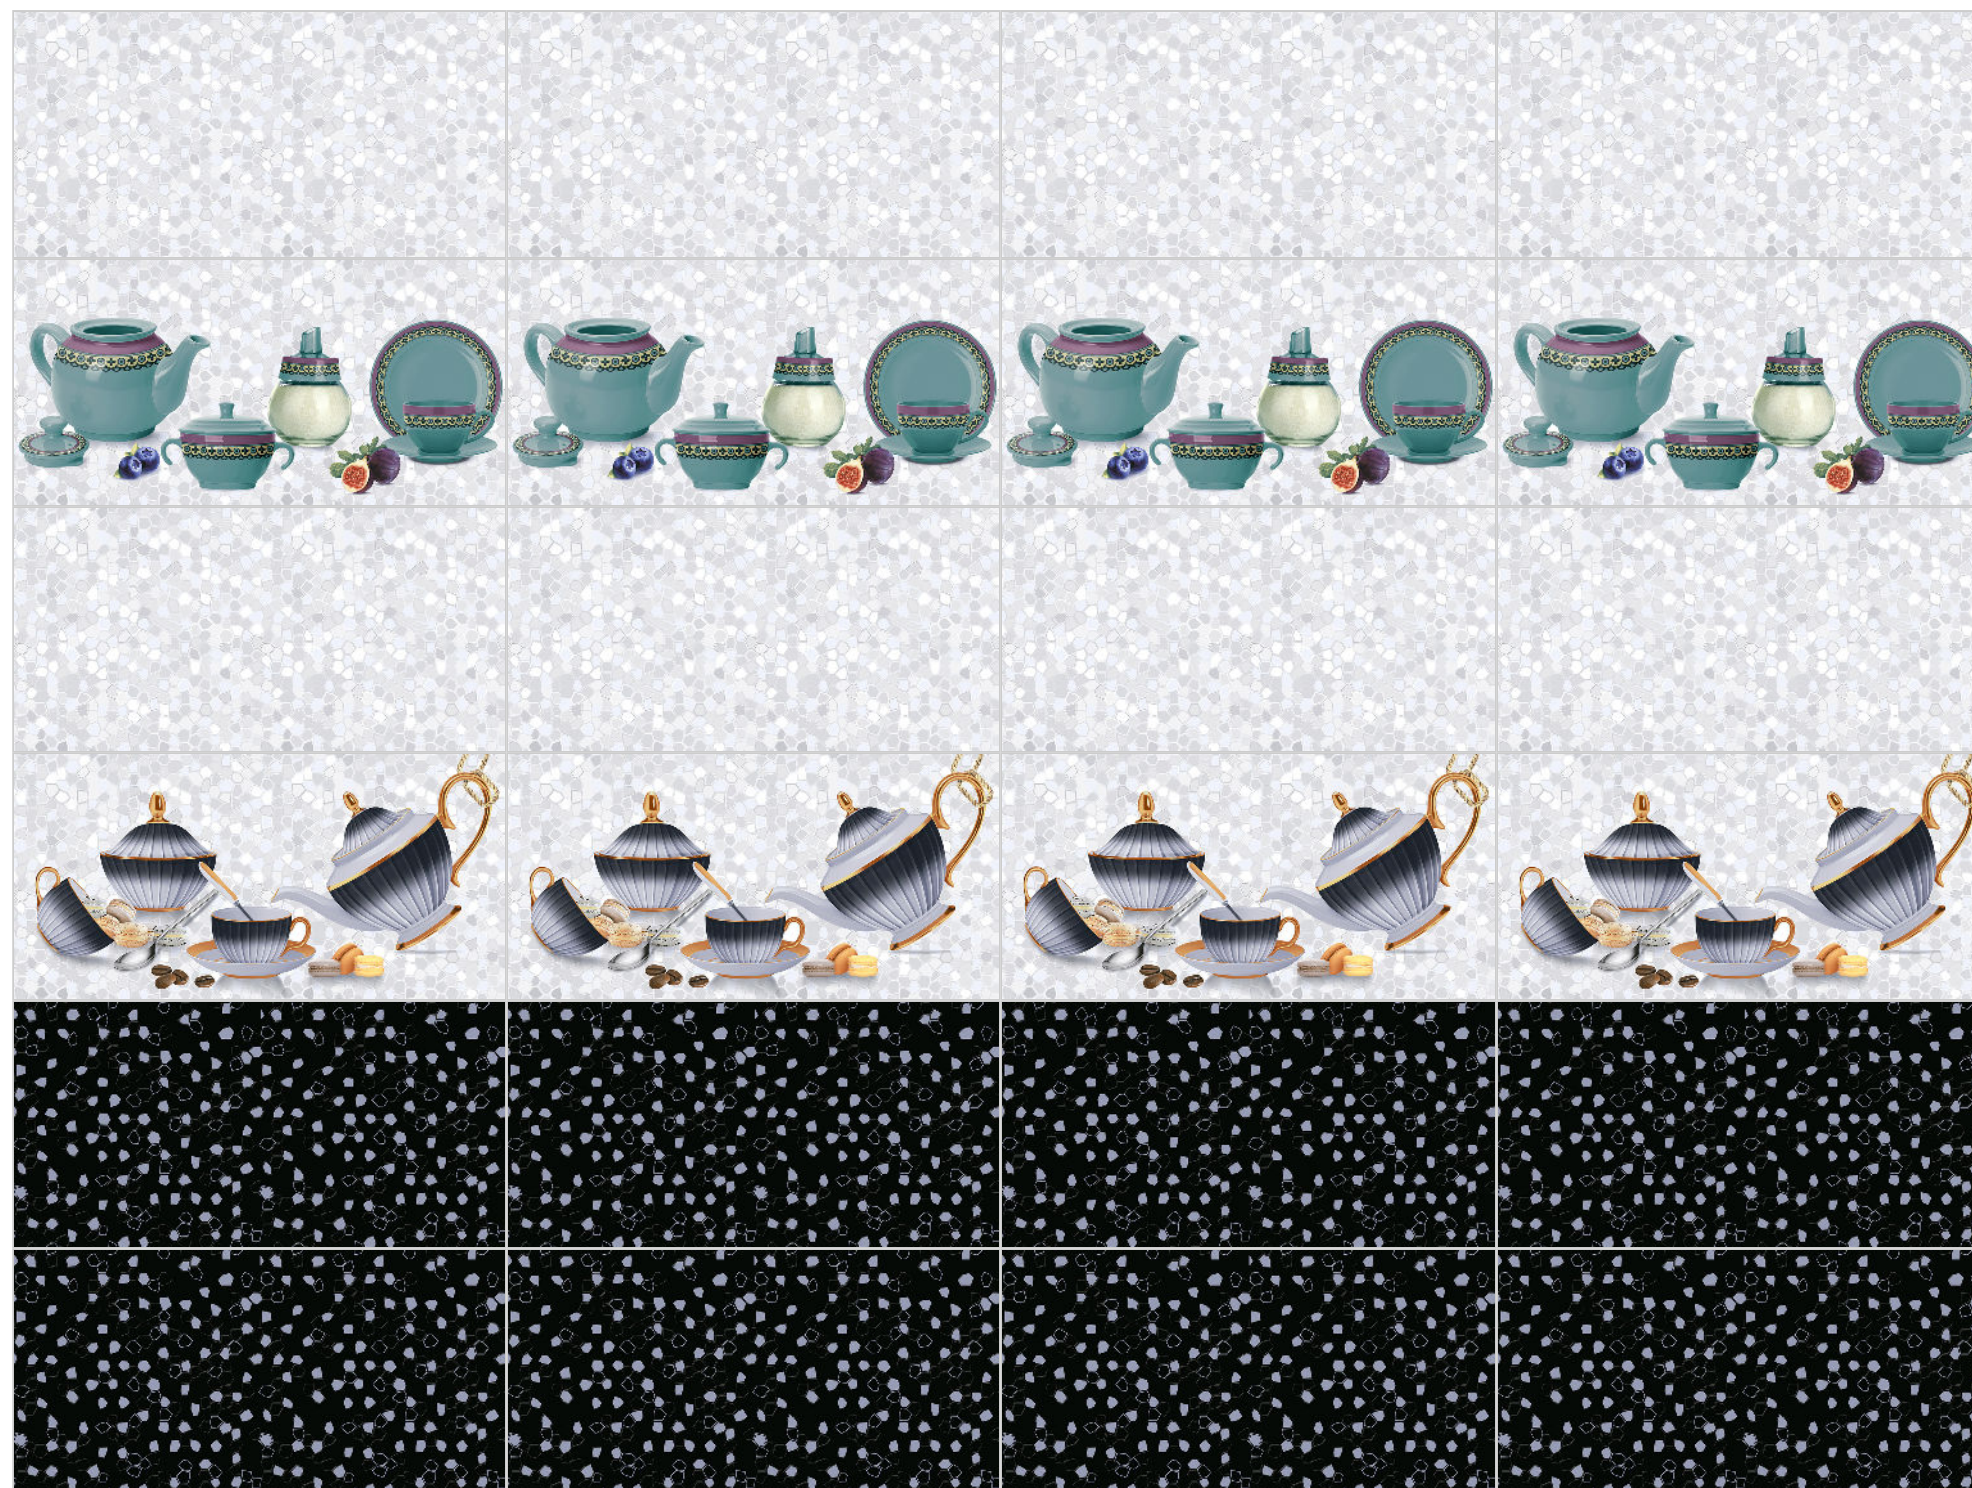

PARKEND BIANCO

PARKEND BIANCO HK-1

PARKEND BIANCO HK-2

PARKEND BLACK

Finish:Luster

BACK

KITCHEN

WALL TILES