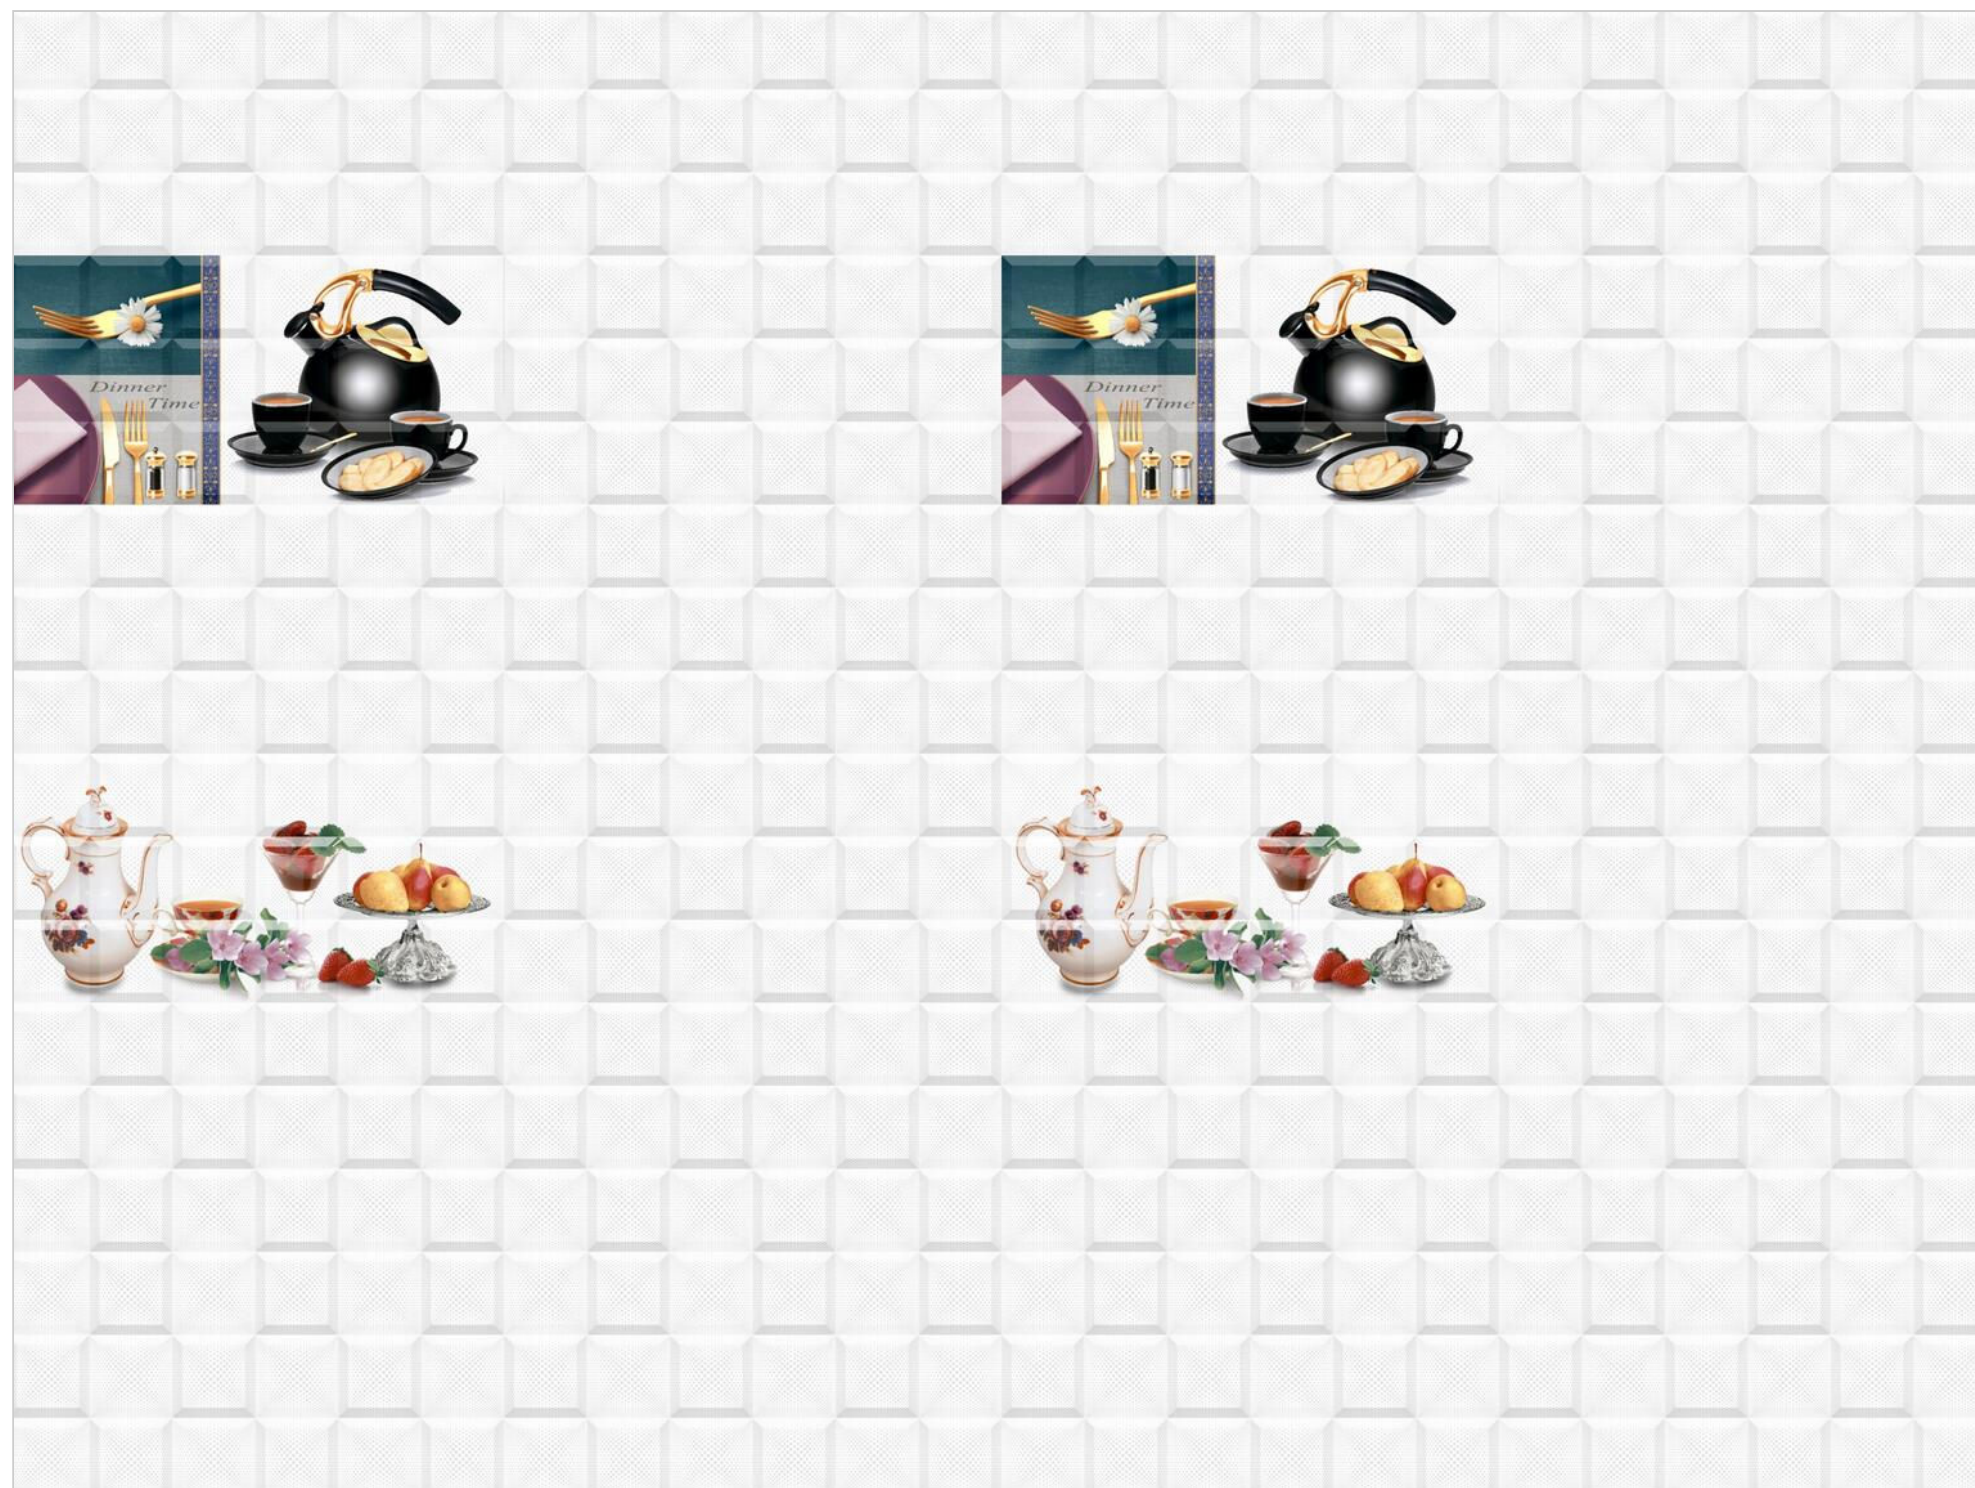

Click to watch
hd photo

BACK

KITCHEN

WALL TILES

300X
600MM

HEMAL GRIS

HEMAL GRIS HK-1

HEMAL GRIS HK-2