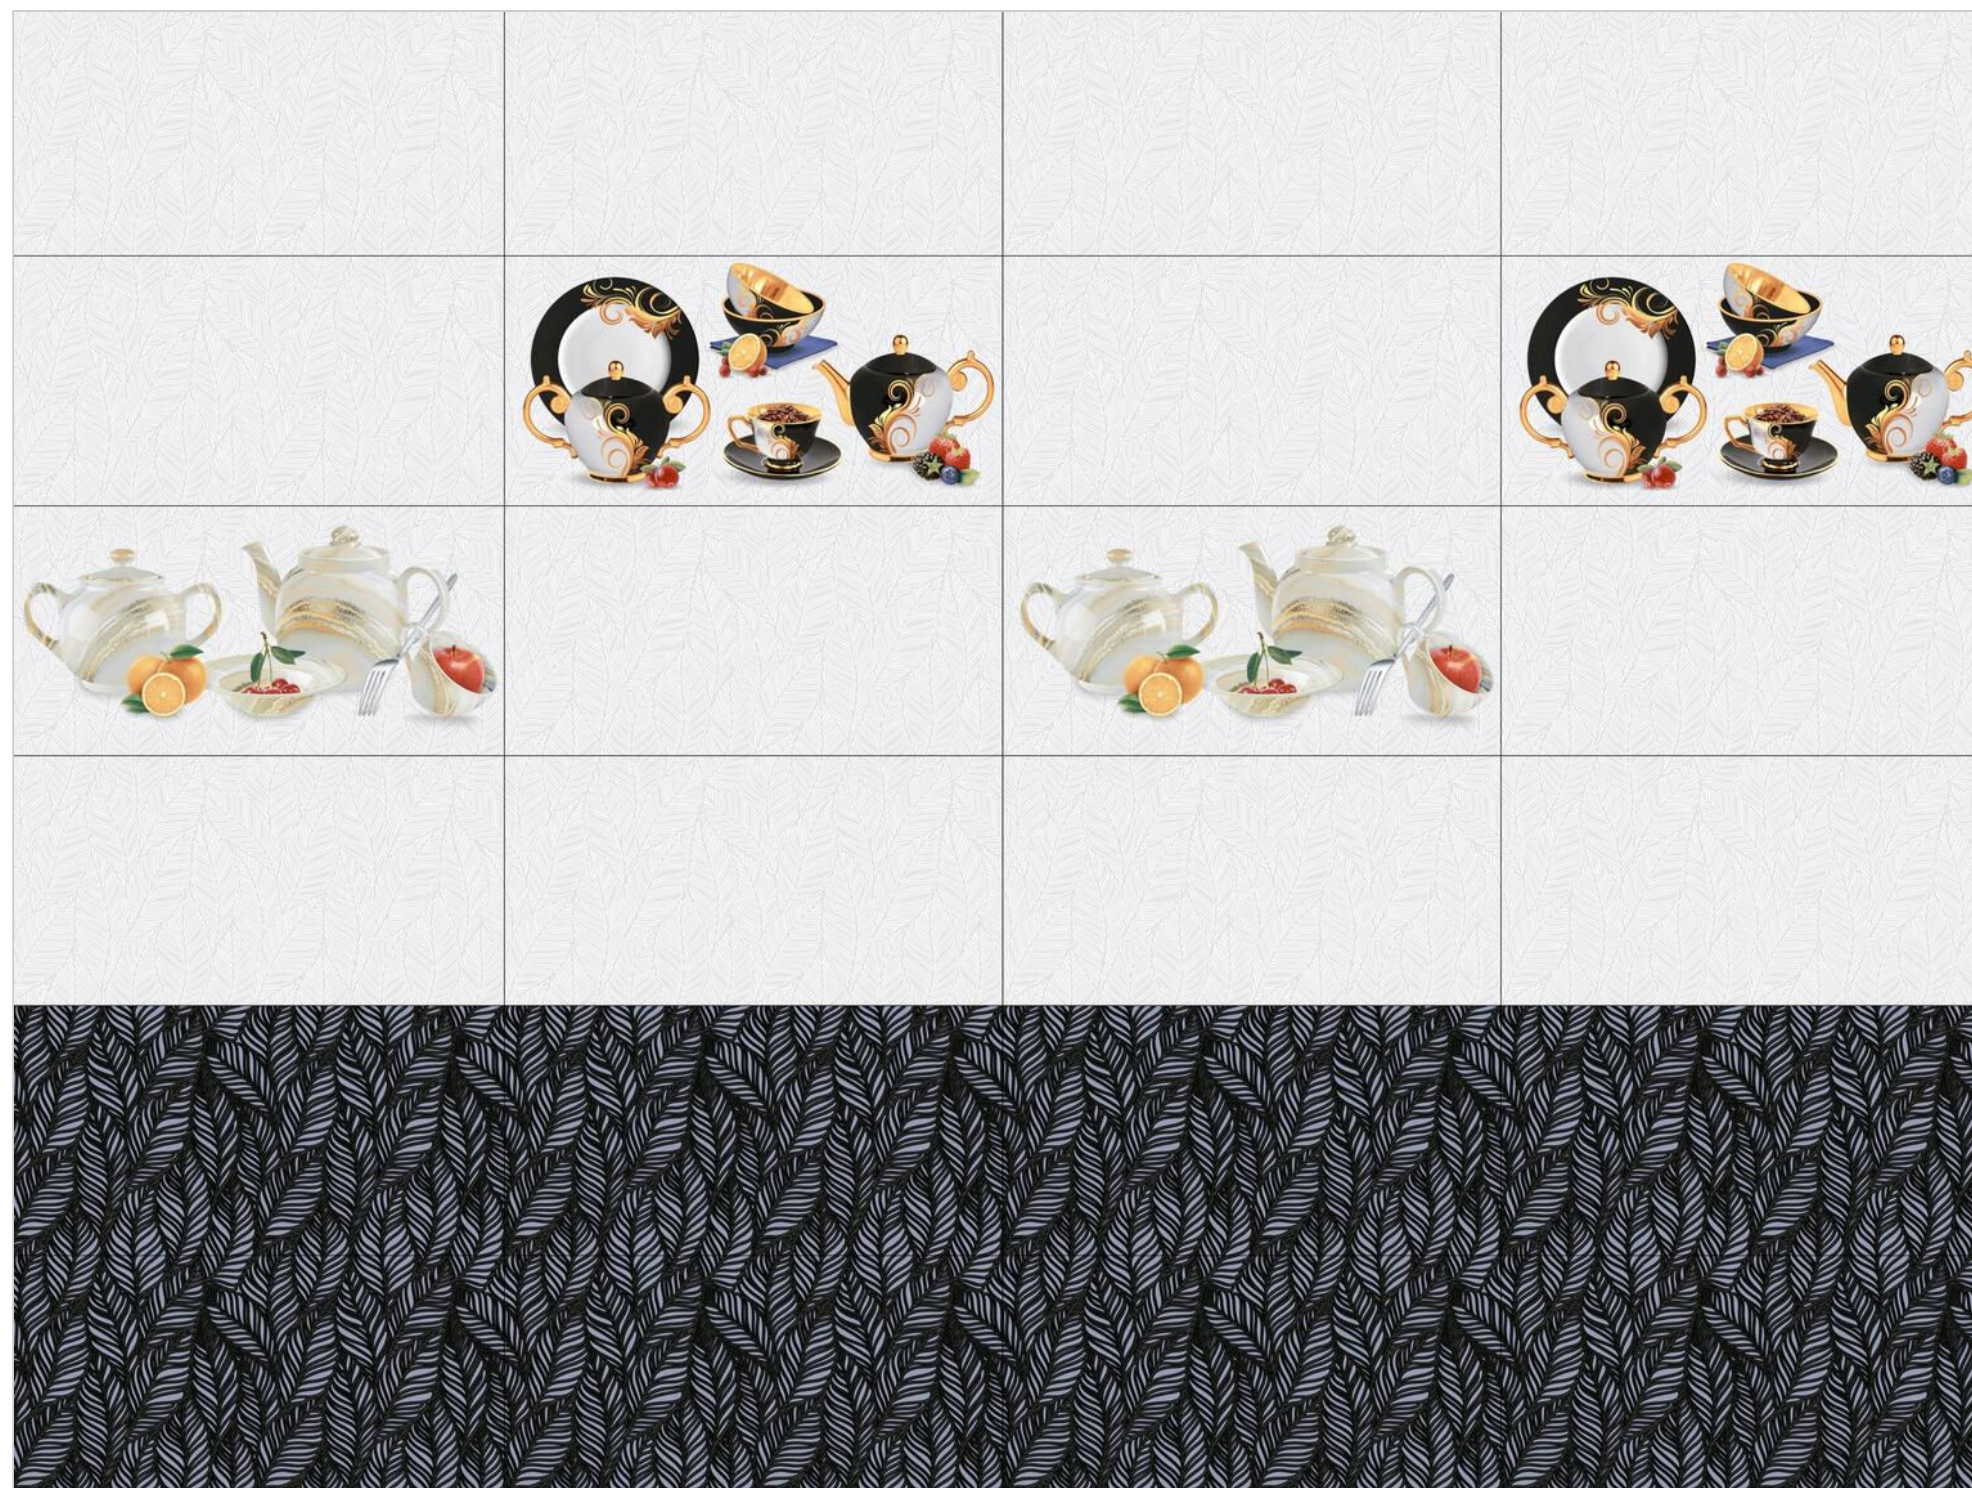

Finish: Luster

Click to watch
hd photo

BACK