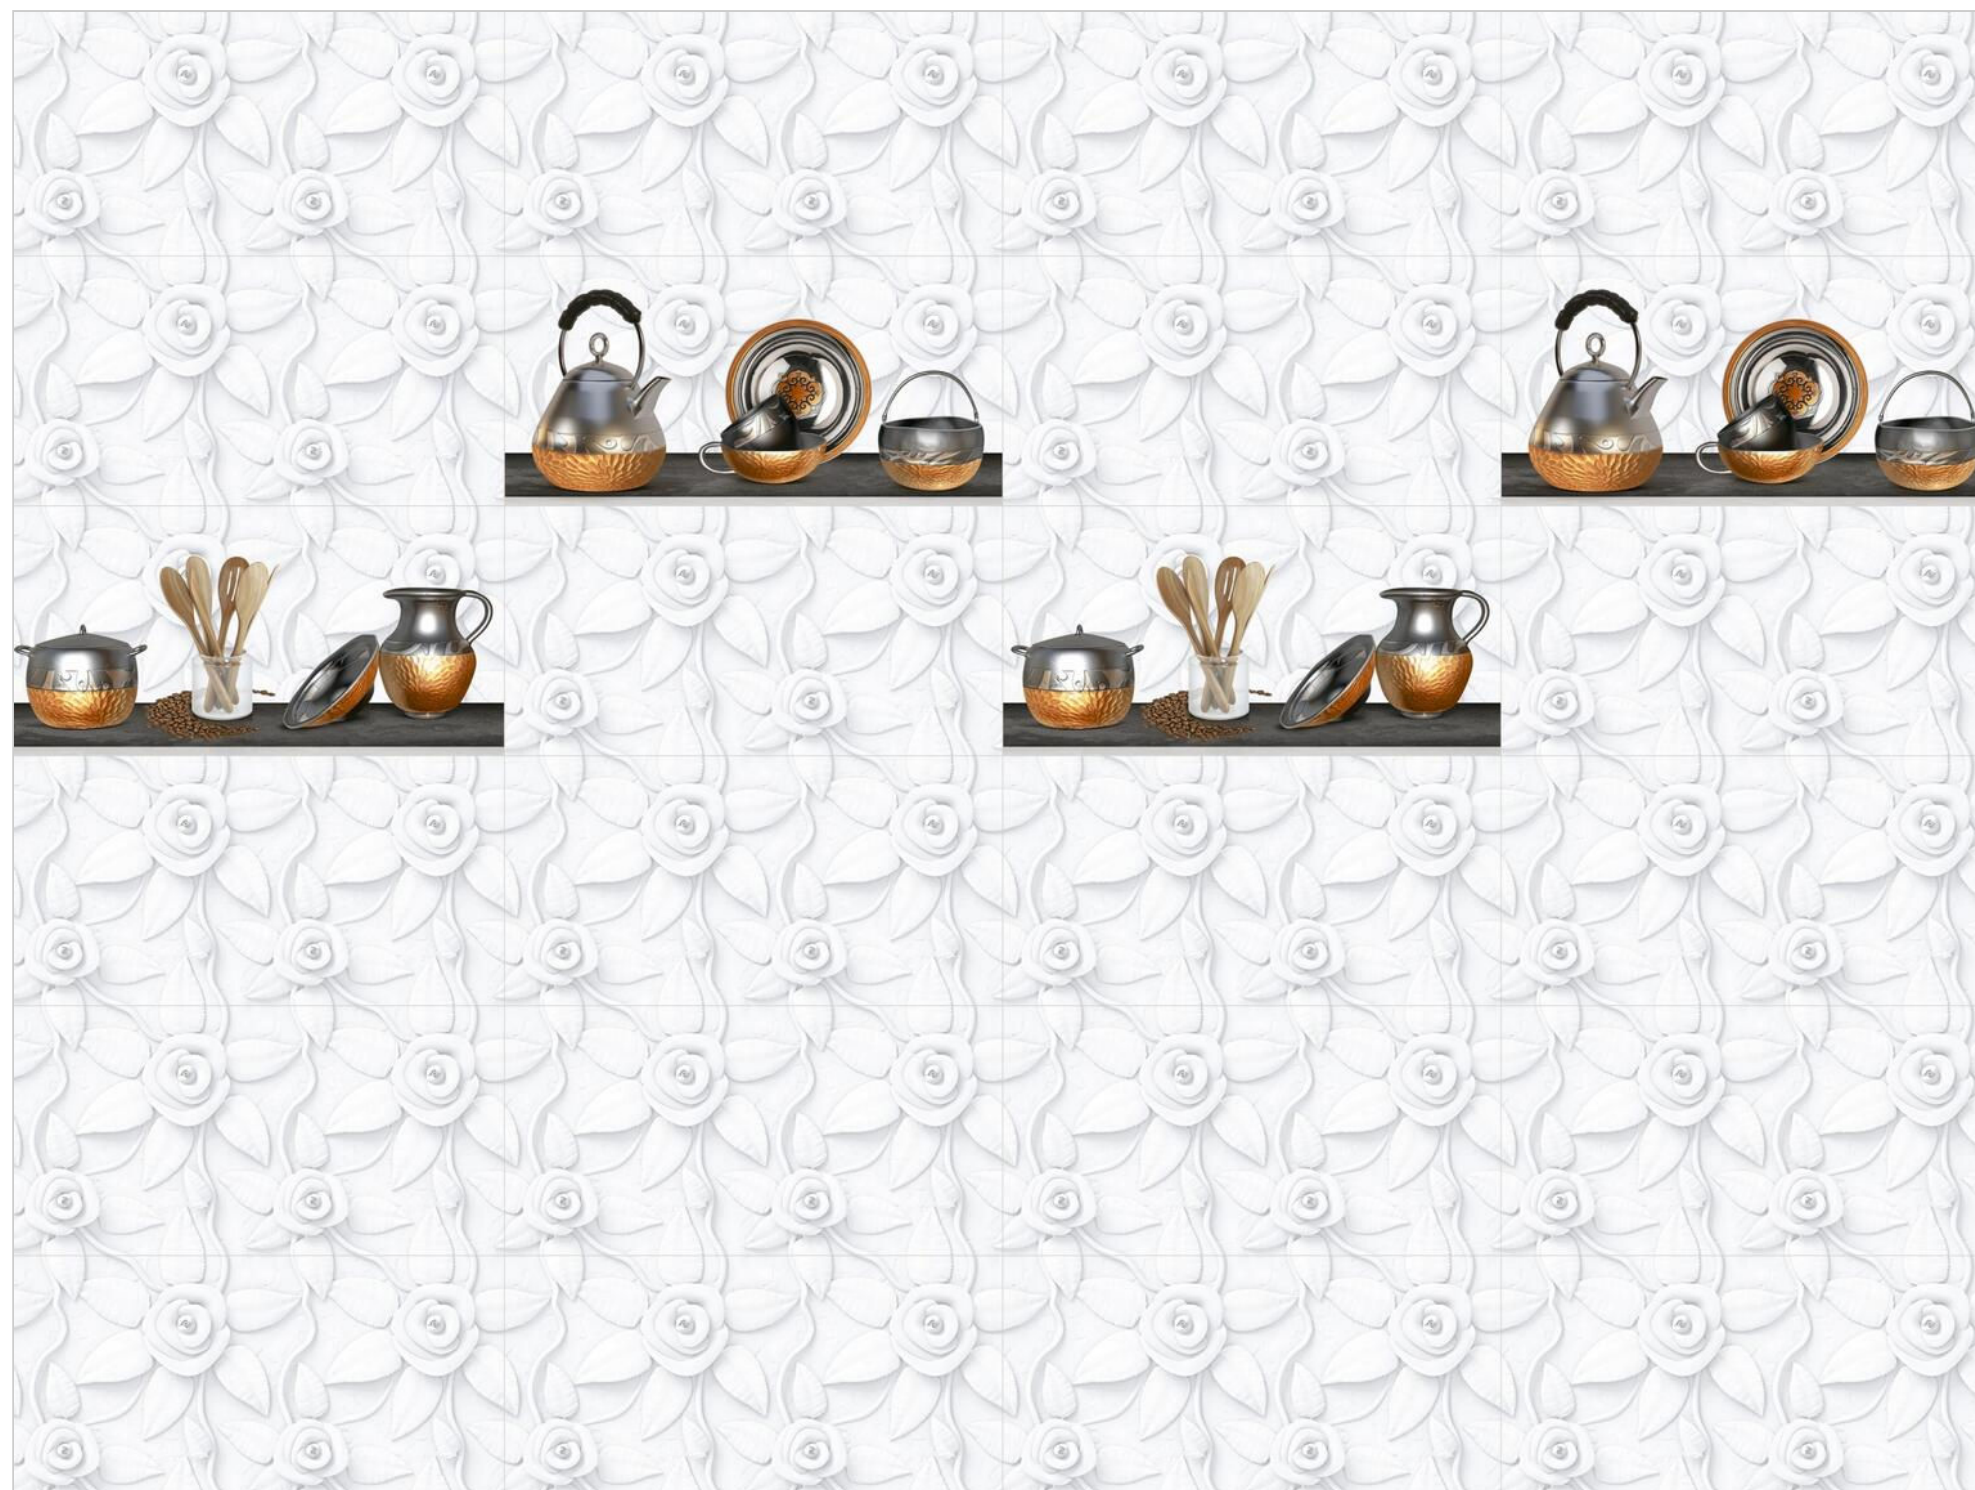

Finish: Luster

Click to watch
hd photo

BACK