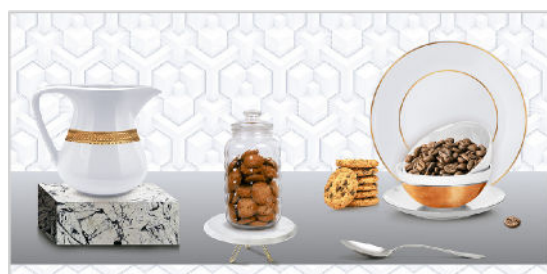

KITCHEN

WALL TILES

300X
600MM

KRISA GRIS

KRISA GRIS HK-1

KRISA GRIS HK-2

Finish:Luster

 Click to watch
hd photo