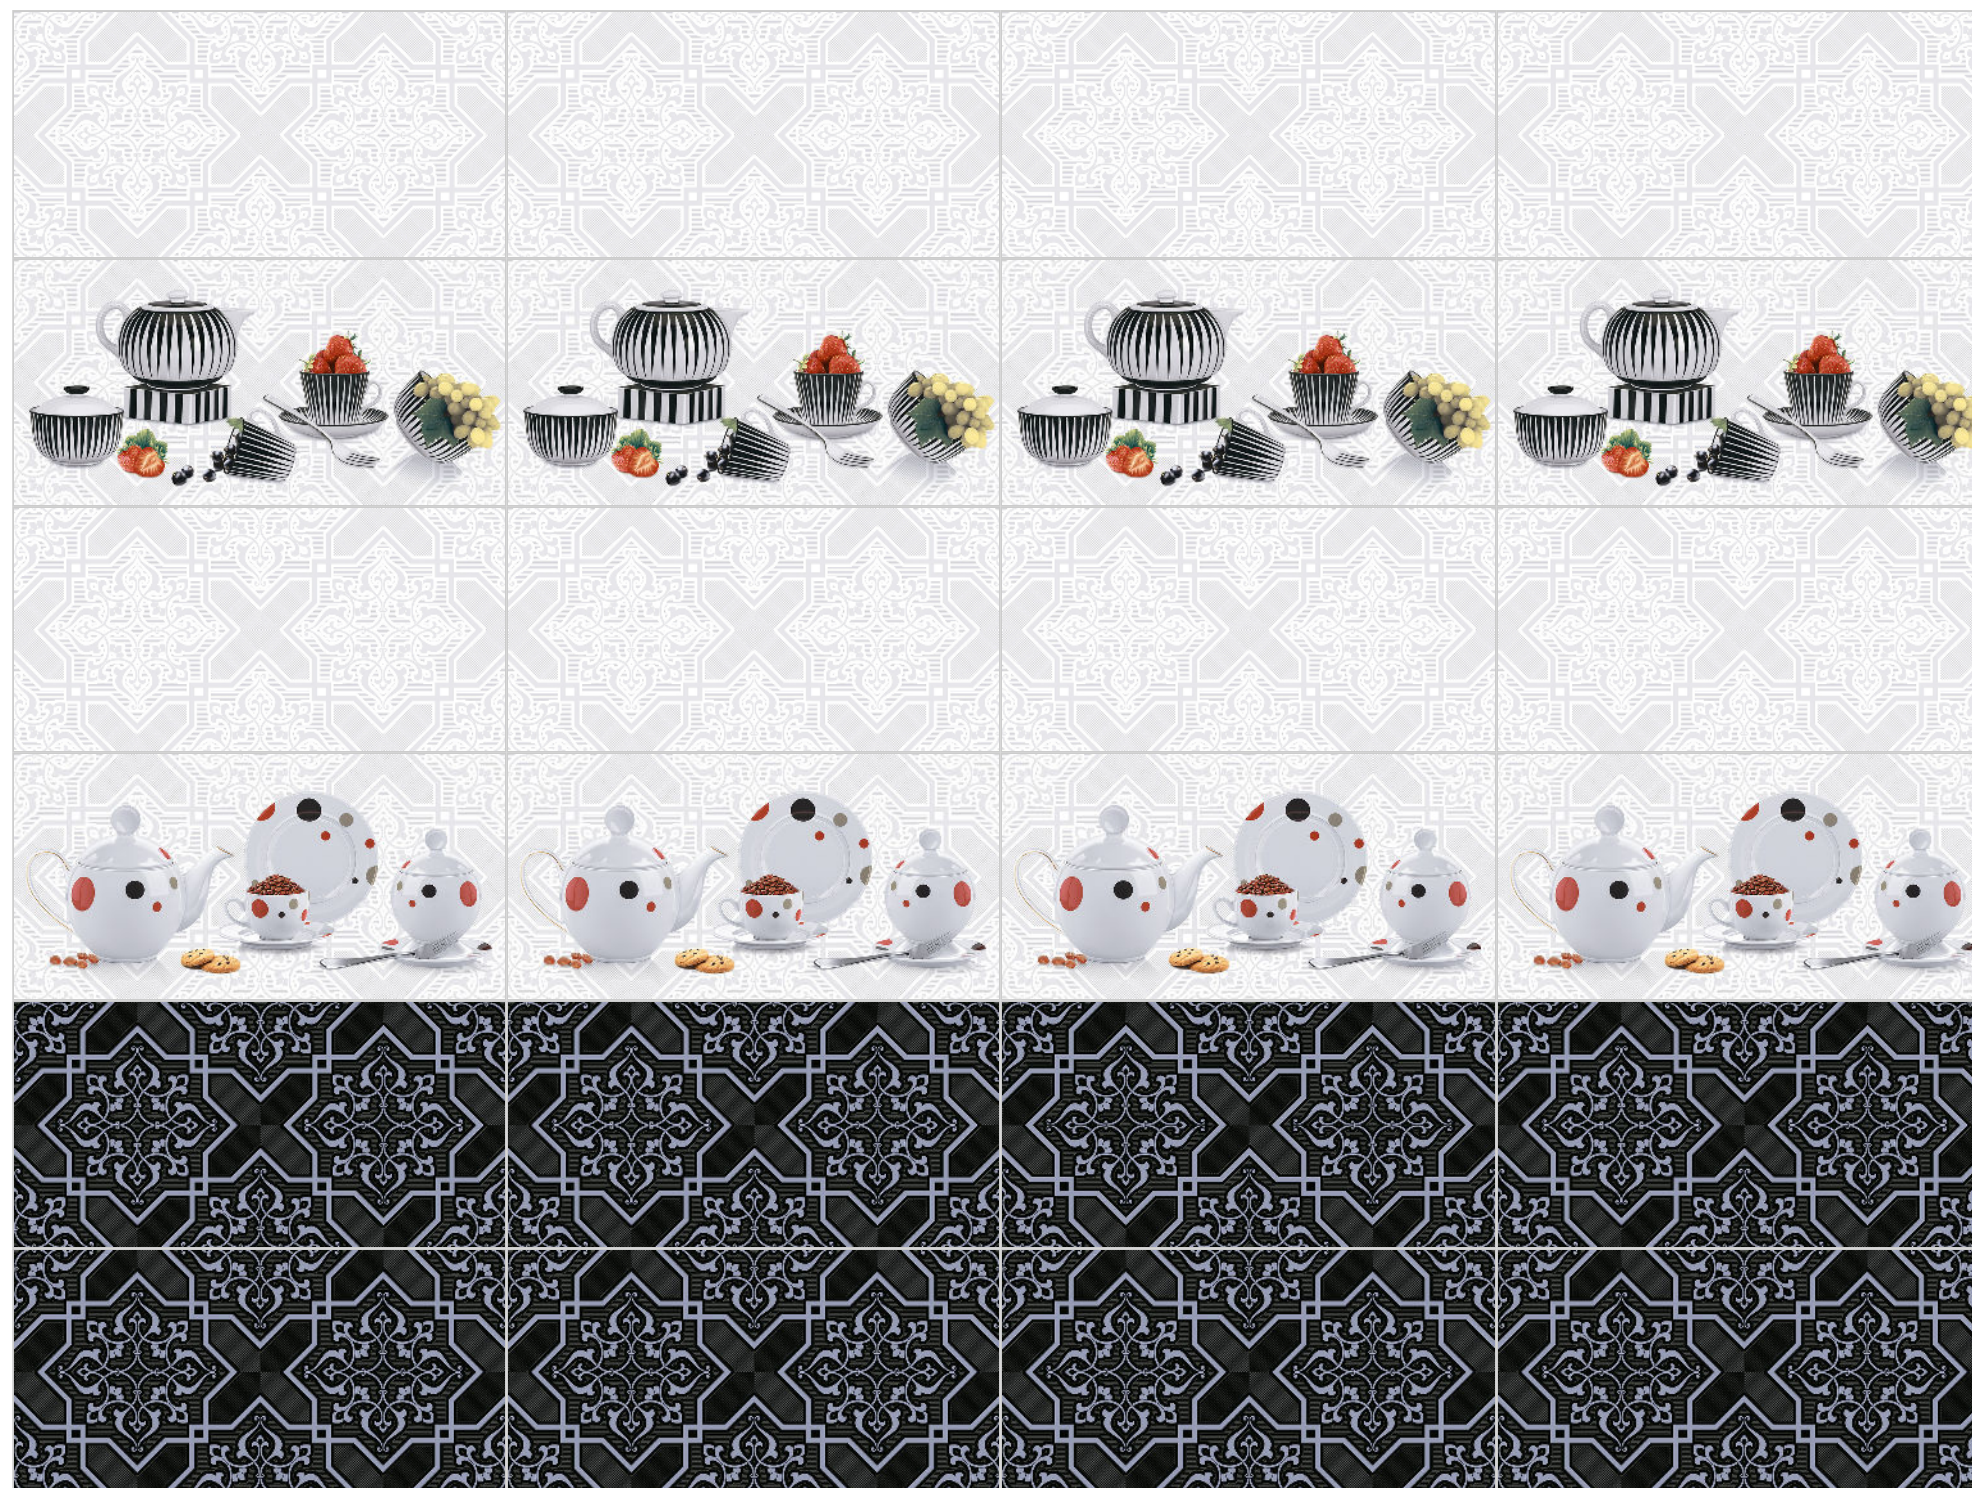

BACK

KITCHEN

WALL TILES

300X
600MM

STROUD BIANCO

STROUD BIANCO HK-1

STROUD BIANCO HK-2

STROUD BLACK