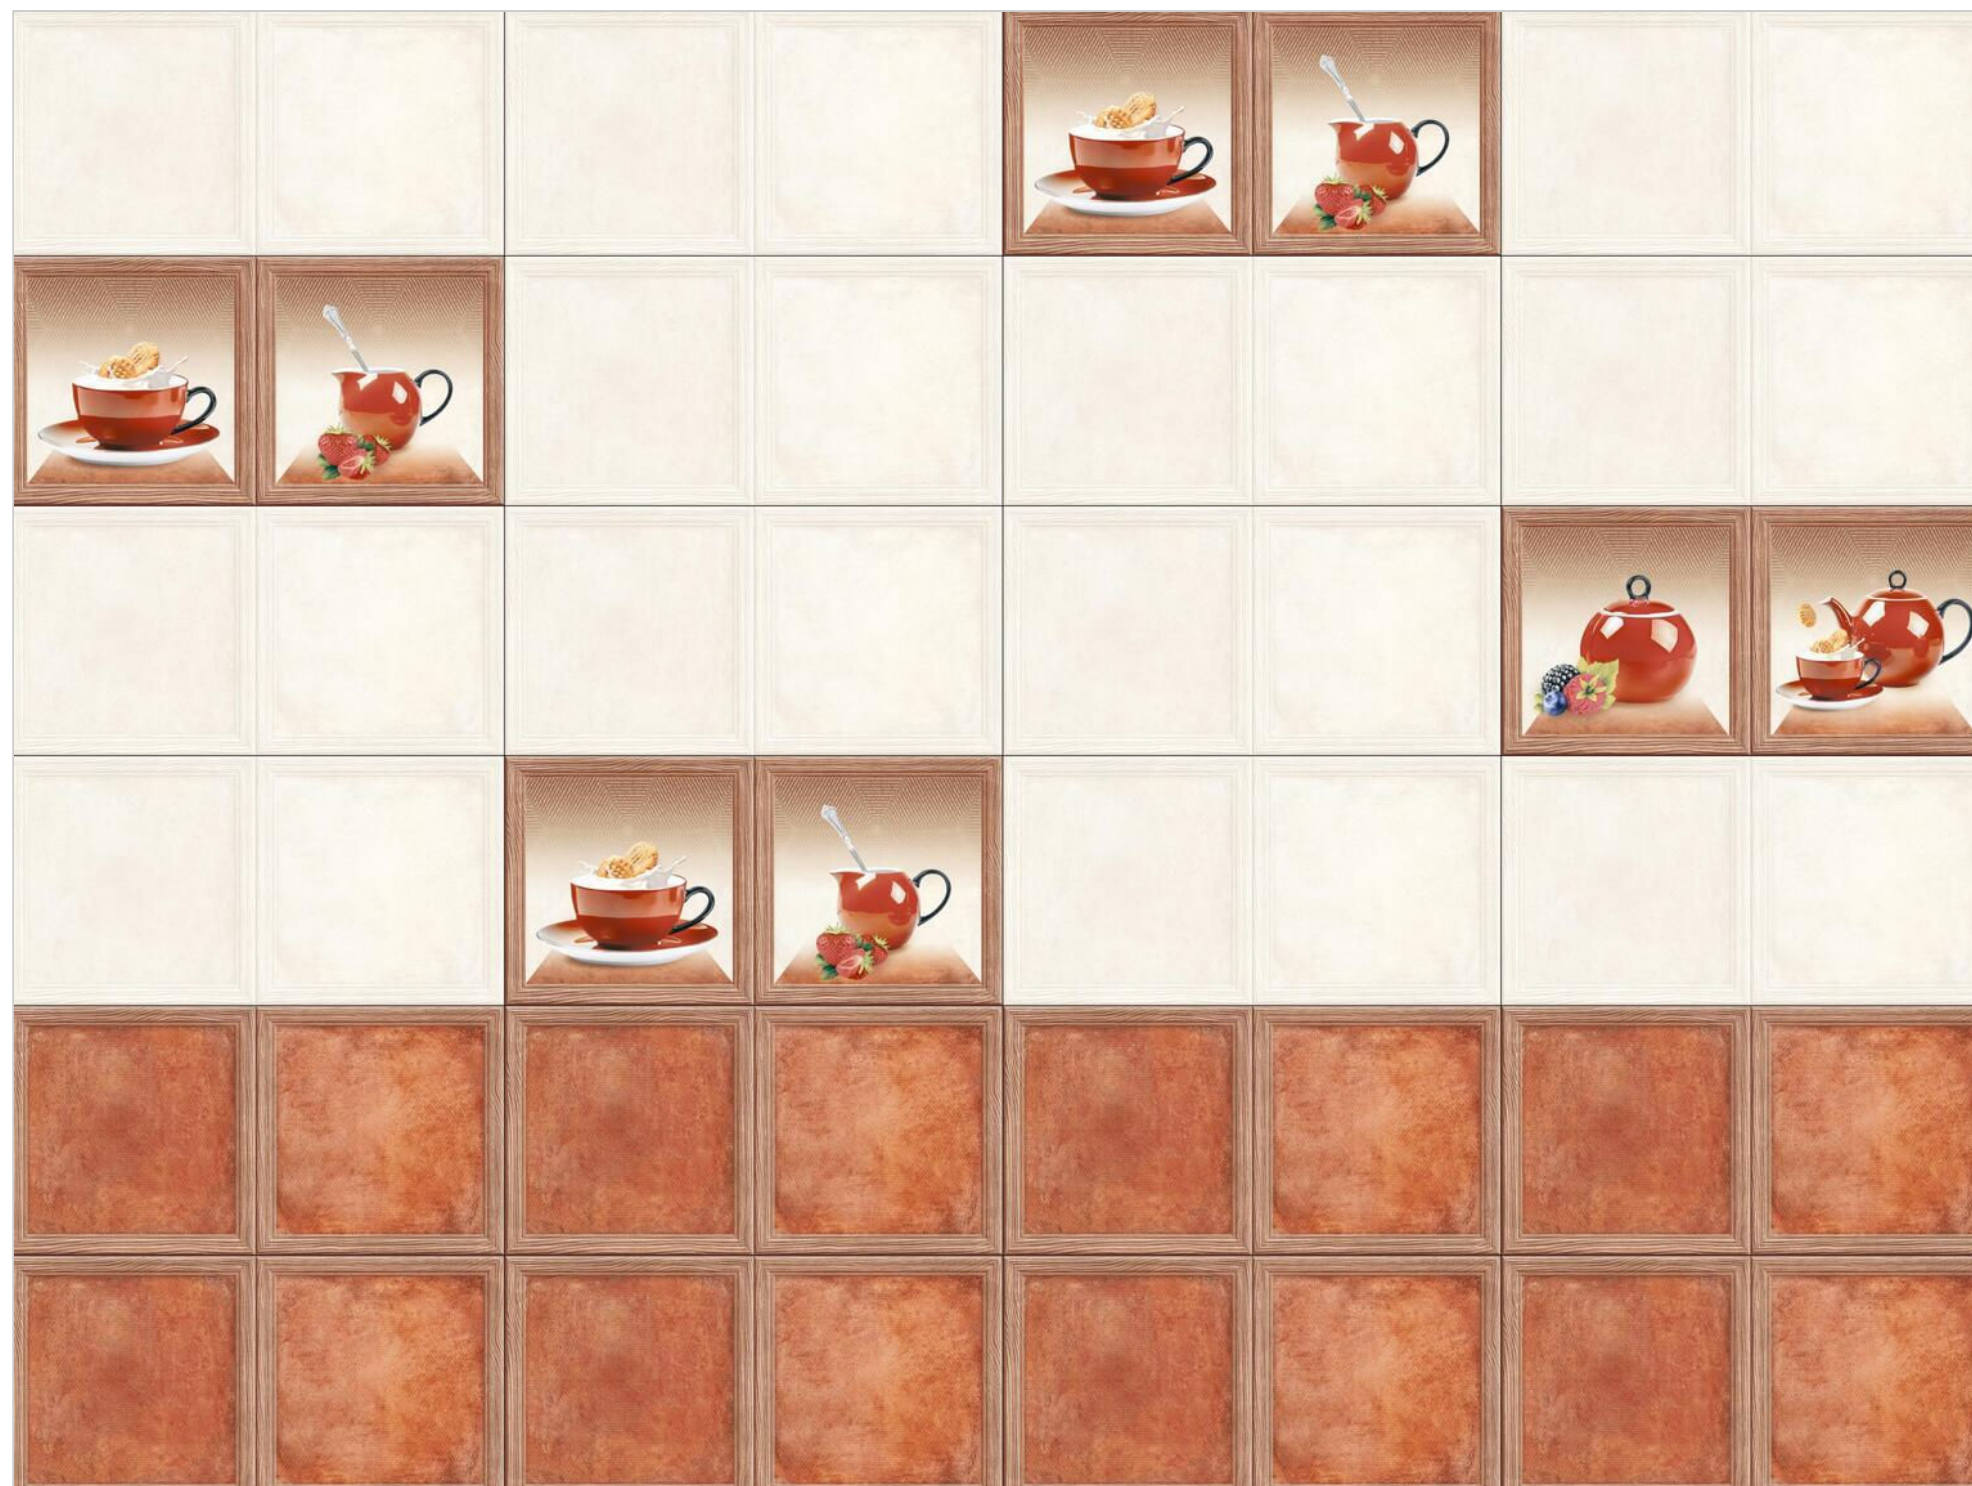

KITCHEN

WALL TILES

300X
600MM

GINNA BROWN

GINNA BROWN HK-1

GINNA BROWN HK-2

GINNA BROWN DARK

Finish:Luster