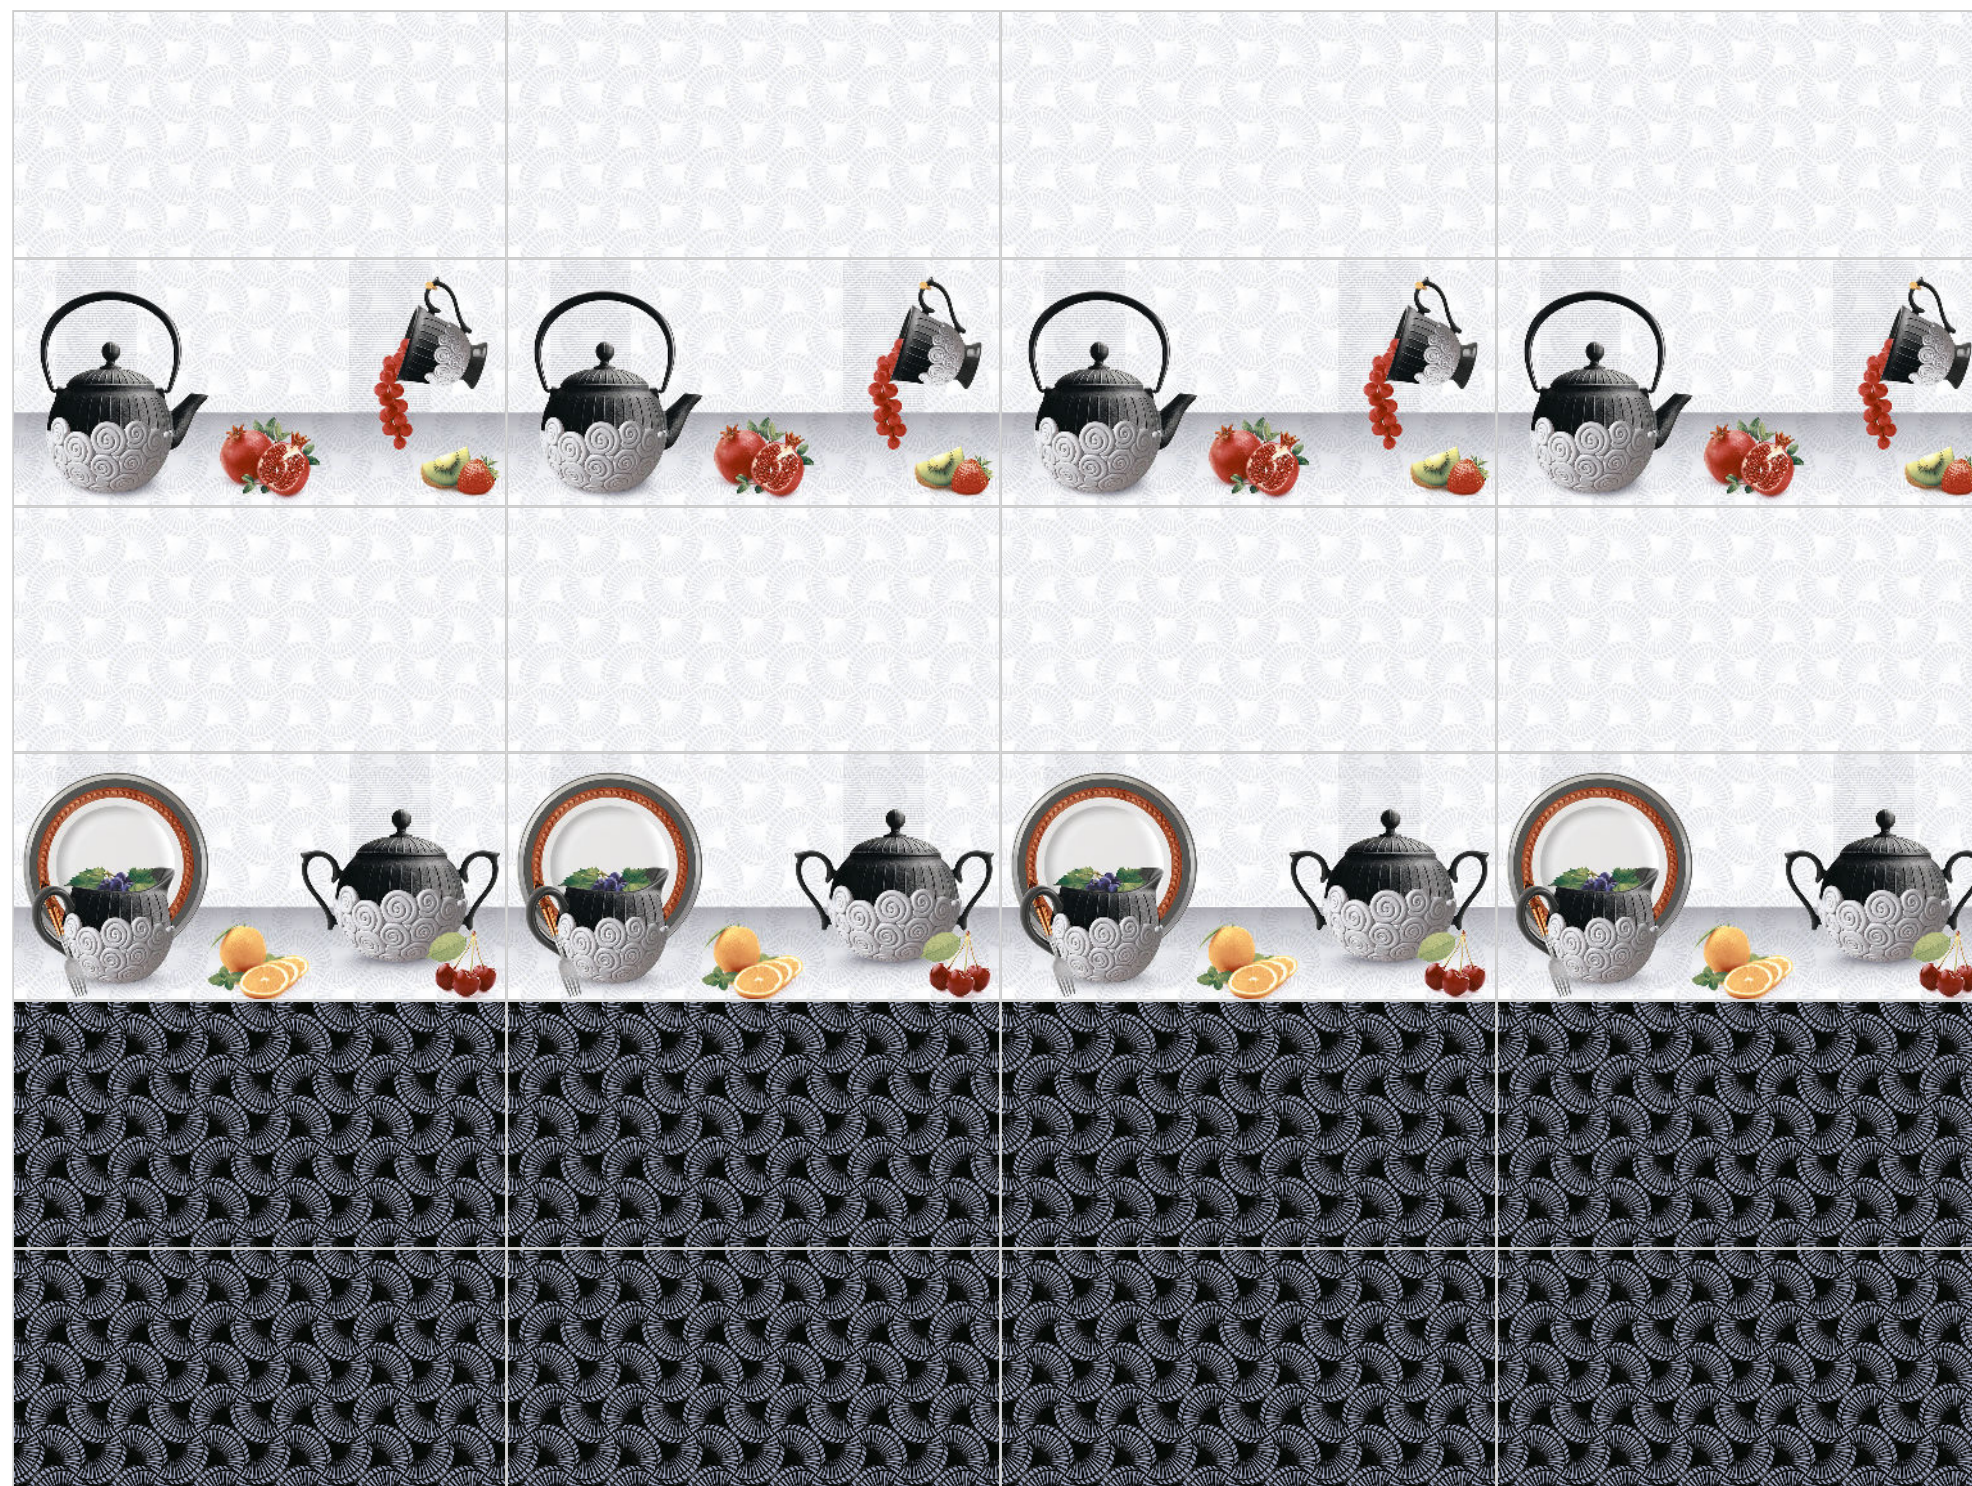

Finish:Luster

BACK