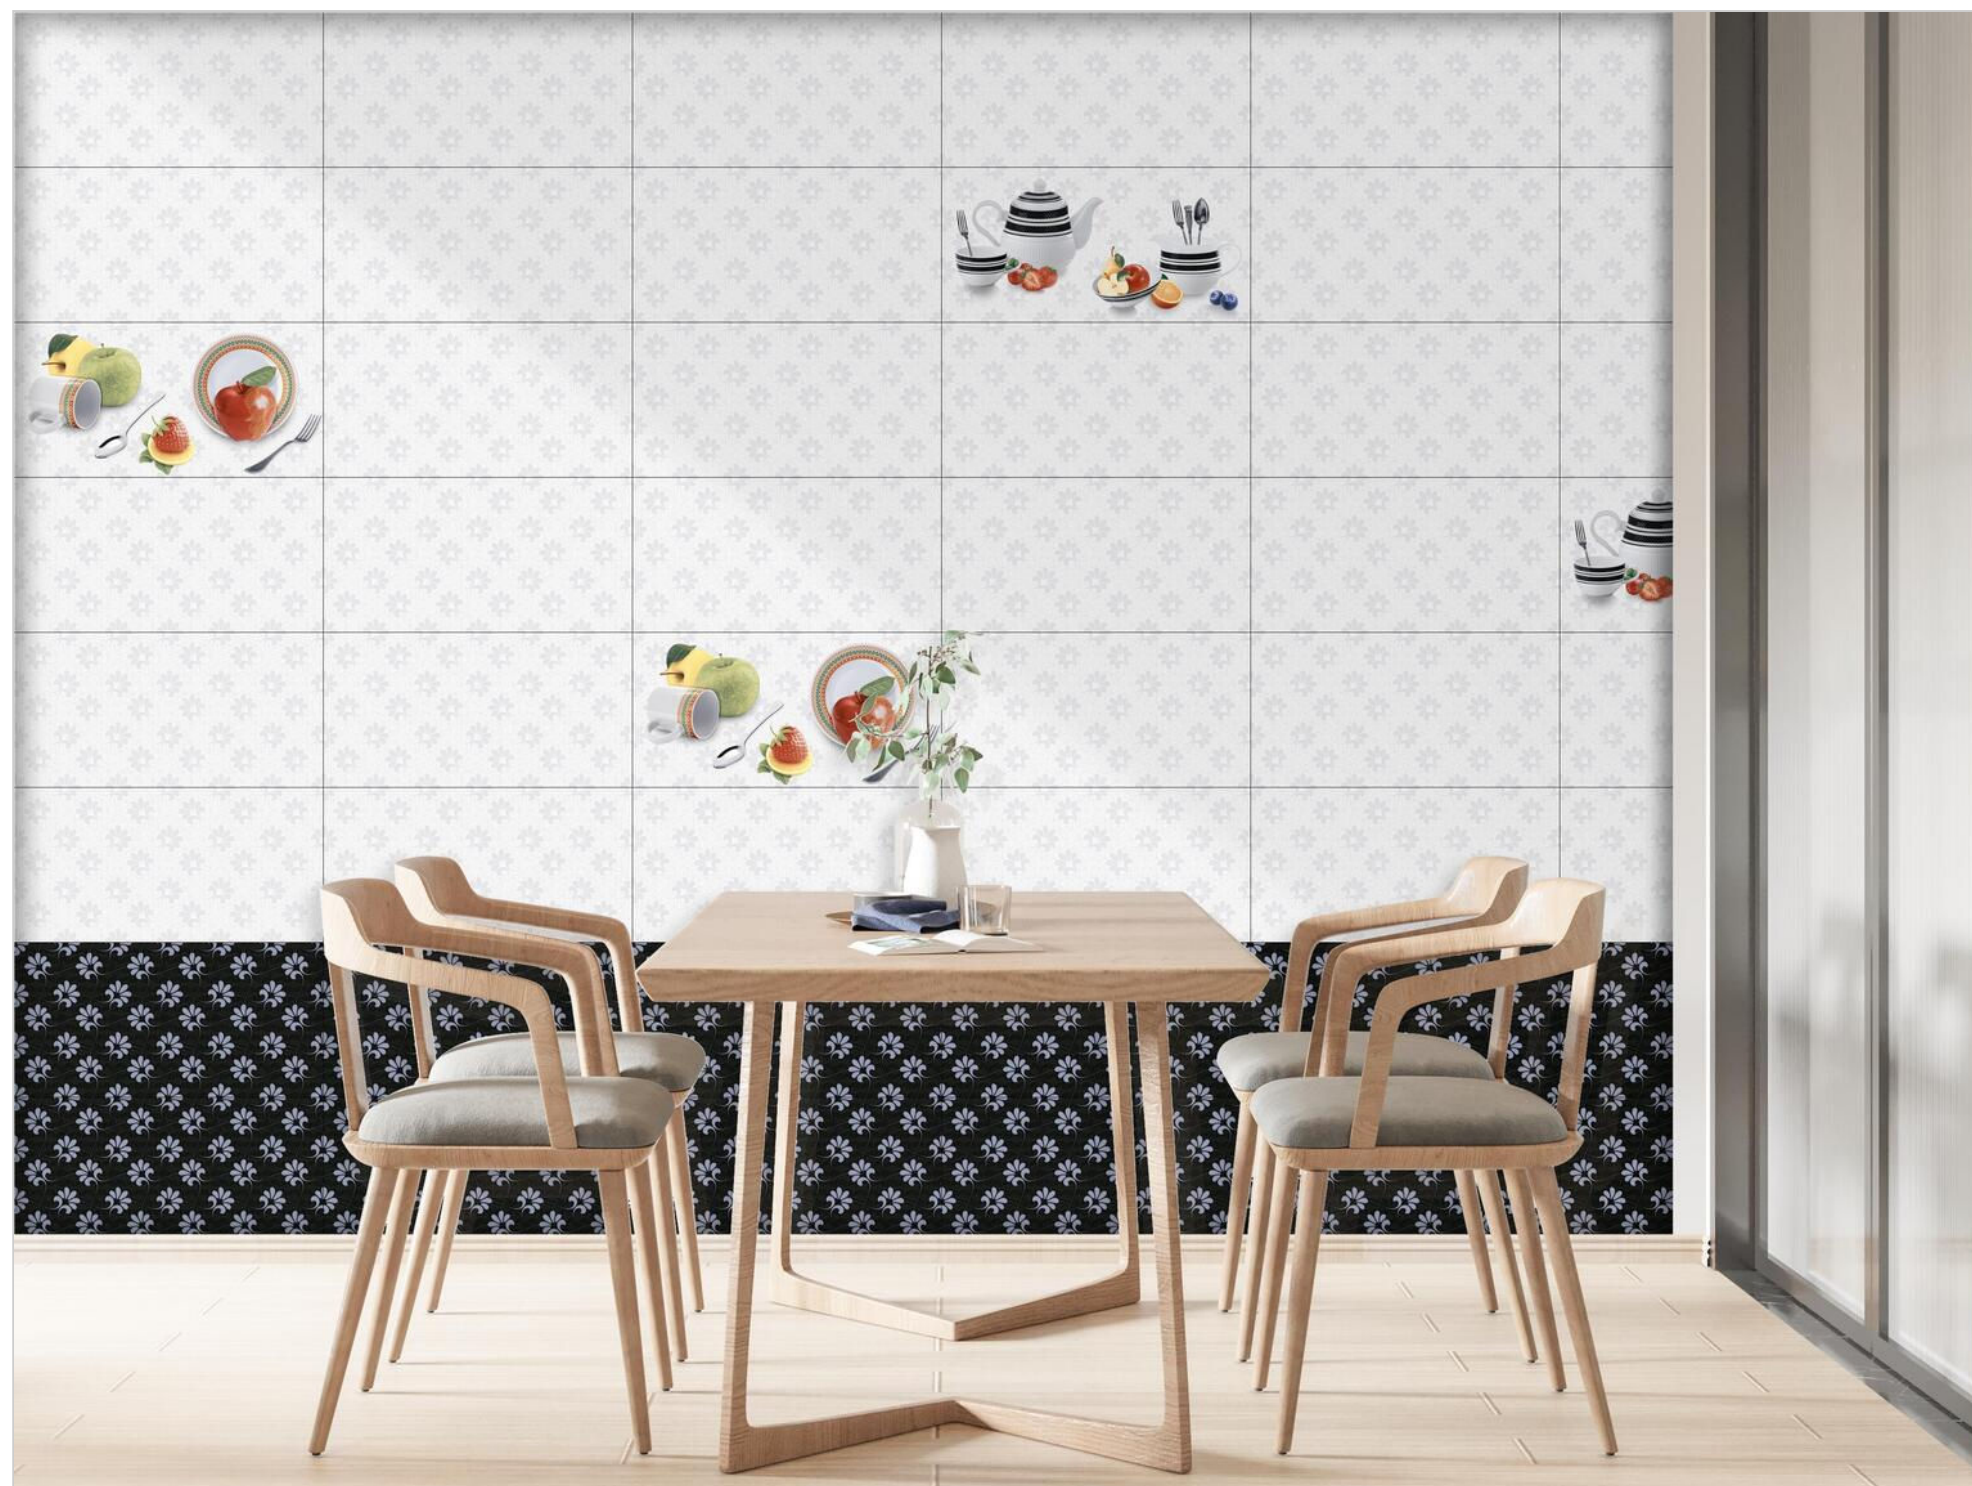

Finish: Luster

Click to watch
hd photo

BACK