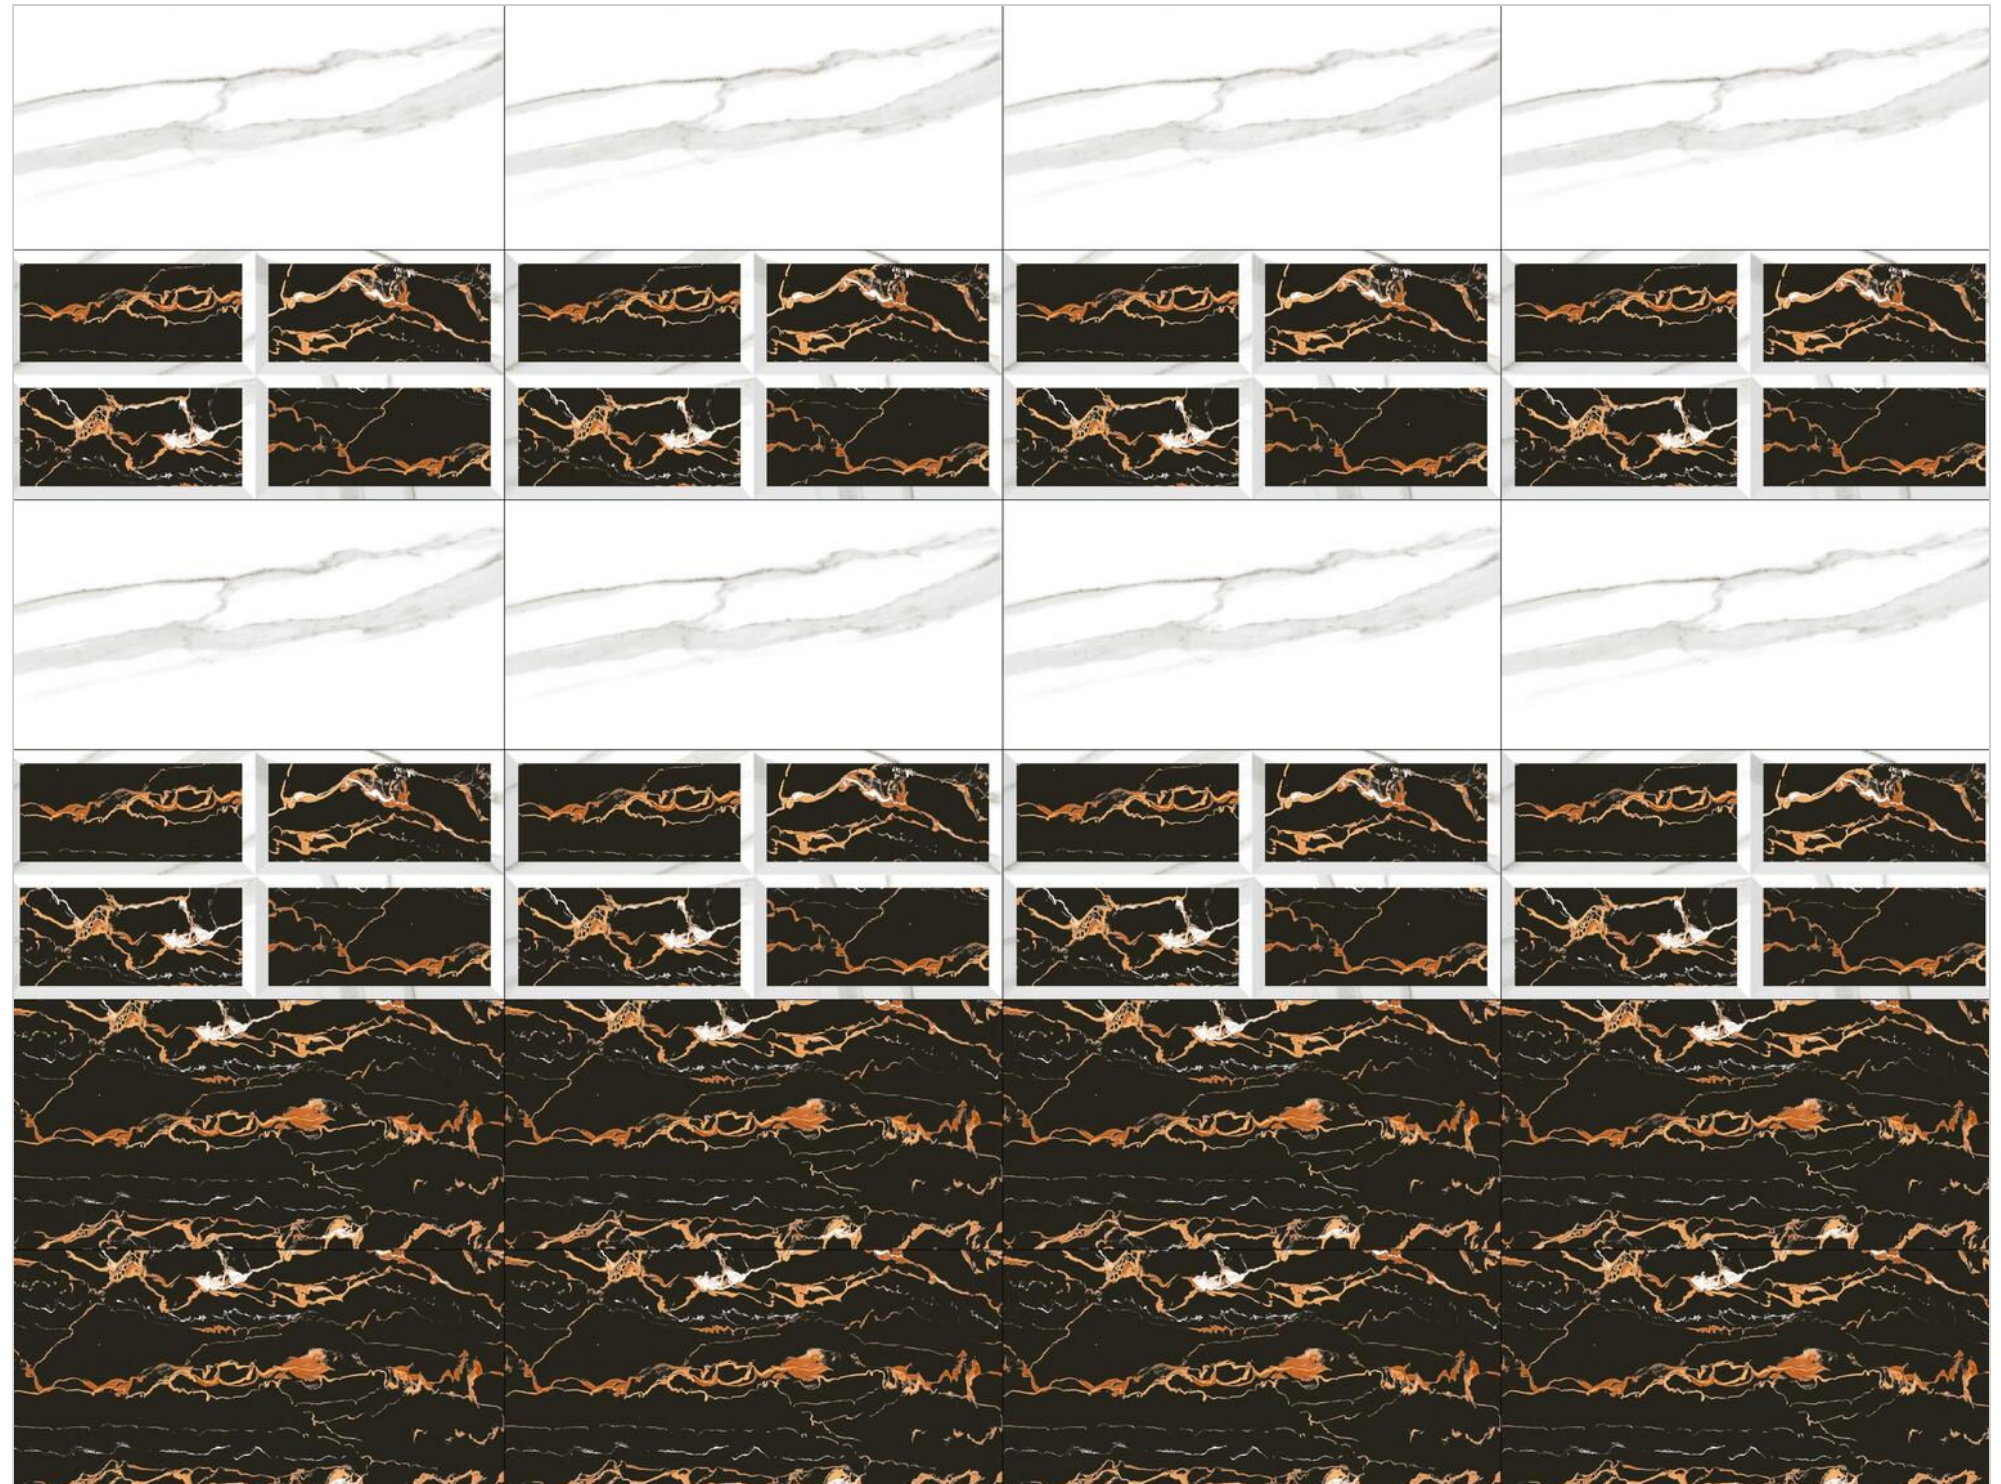

# BLACK & WHITE

WALL TILES

300X  
600MM

MATEO BLACK

MATEO BLACK HL-1

MATEO BLACK DARK

Finish:Glossy

Click to watch  
hd photo