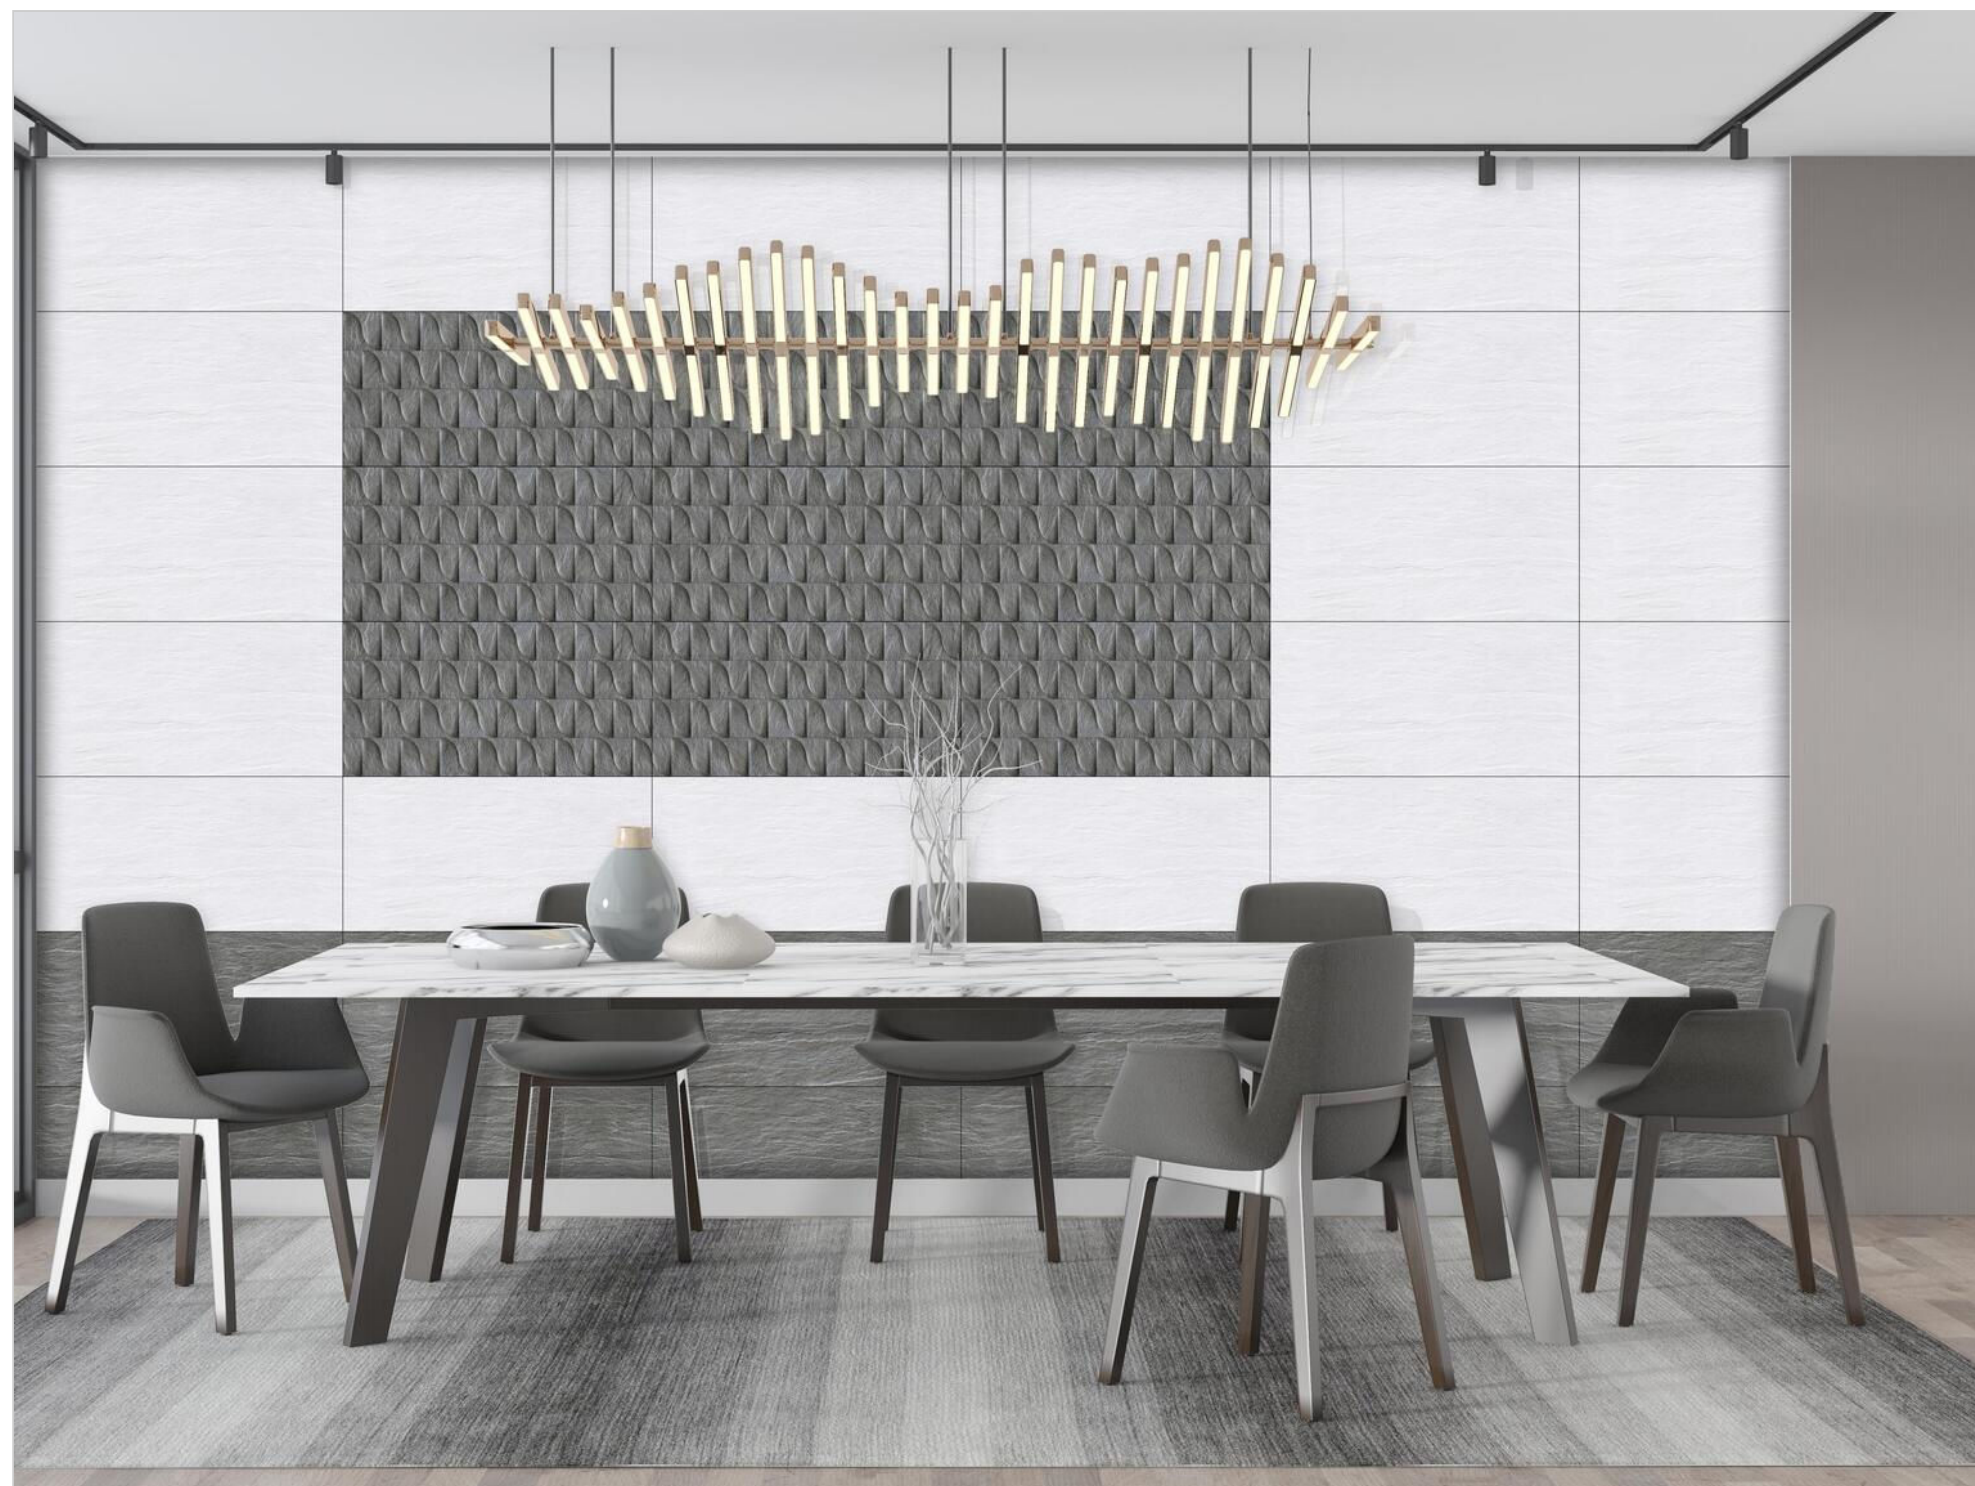

# BLACK & WHITE

WALL TILES

300X  
600MM

**PINGMENT BLACK**

**PIGMET BLACK HL-1**

**PINGMENT BLACK DARK**

**Finish:**Glossy

Click to watch  
hd photo