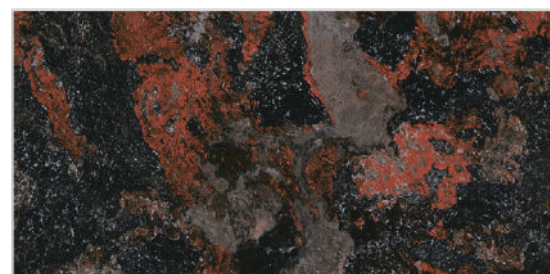

# BLACK & WHITE

WALL TILES

300X  
600MM

**SAFELA BLACK**

**SAFELA BLACK HL-1**

**SAFELA BLACK DARK**

**Finish:**Glossy

Click to watch  
hd photo