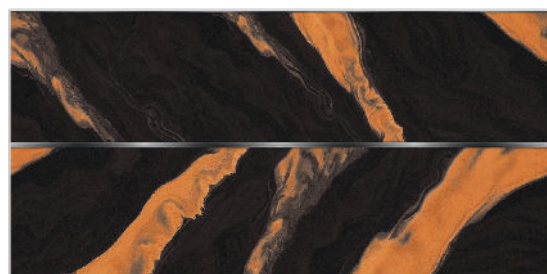

# BLACK & WHITE

WALL TILES

300X  
600MM

HEATH BLACK

HEATH BLACK HL-1

HEATH BLACK DARK

Finish:Glossy

 Click to watch  
hd photo