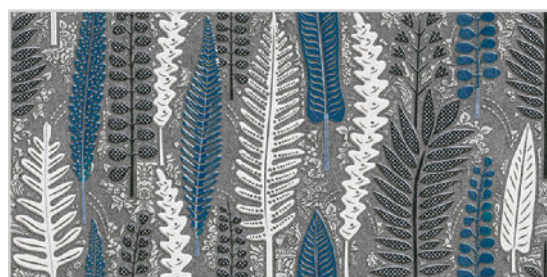

STEVIA BLACK

STEVIA BLACK HL-1