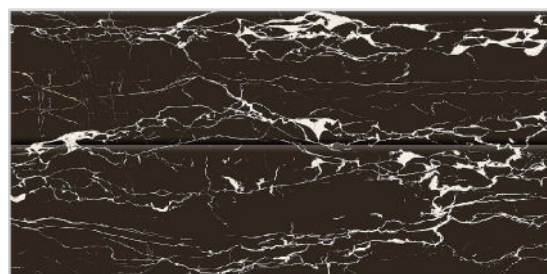

# BLACK & WHITE

WALL TILES

300X  
600MM

**BOTTOCHINO BEIGE**

**BOTTOCHINO BEIGE HL-1**

**BOTTOCHINO BEIGE DARK**

**Finish:**Glossy

Click to watch  
hd photo