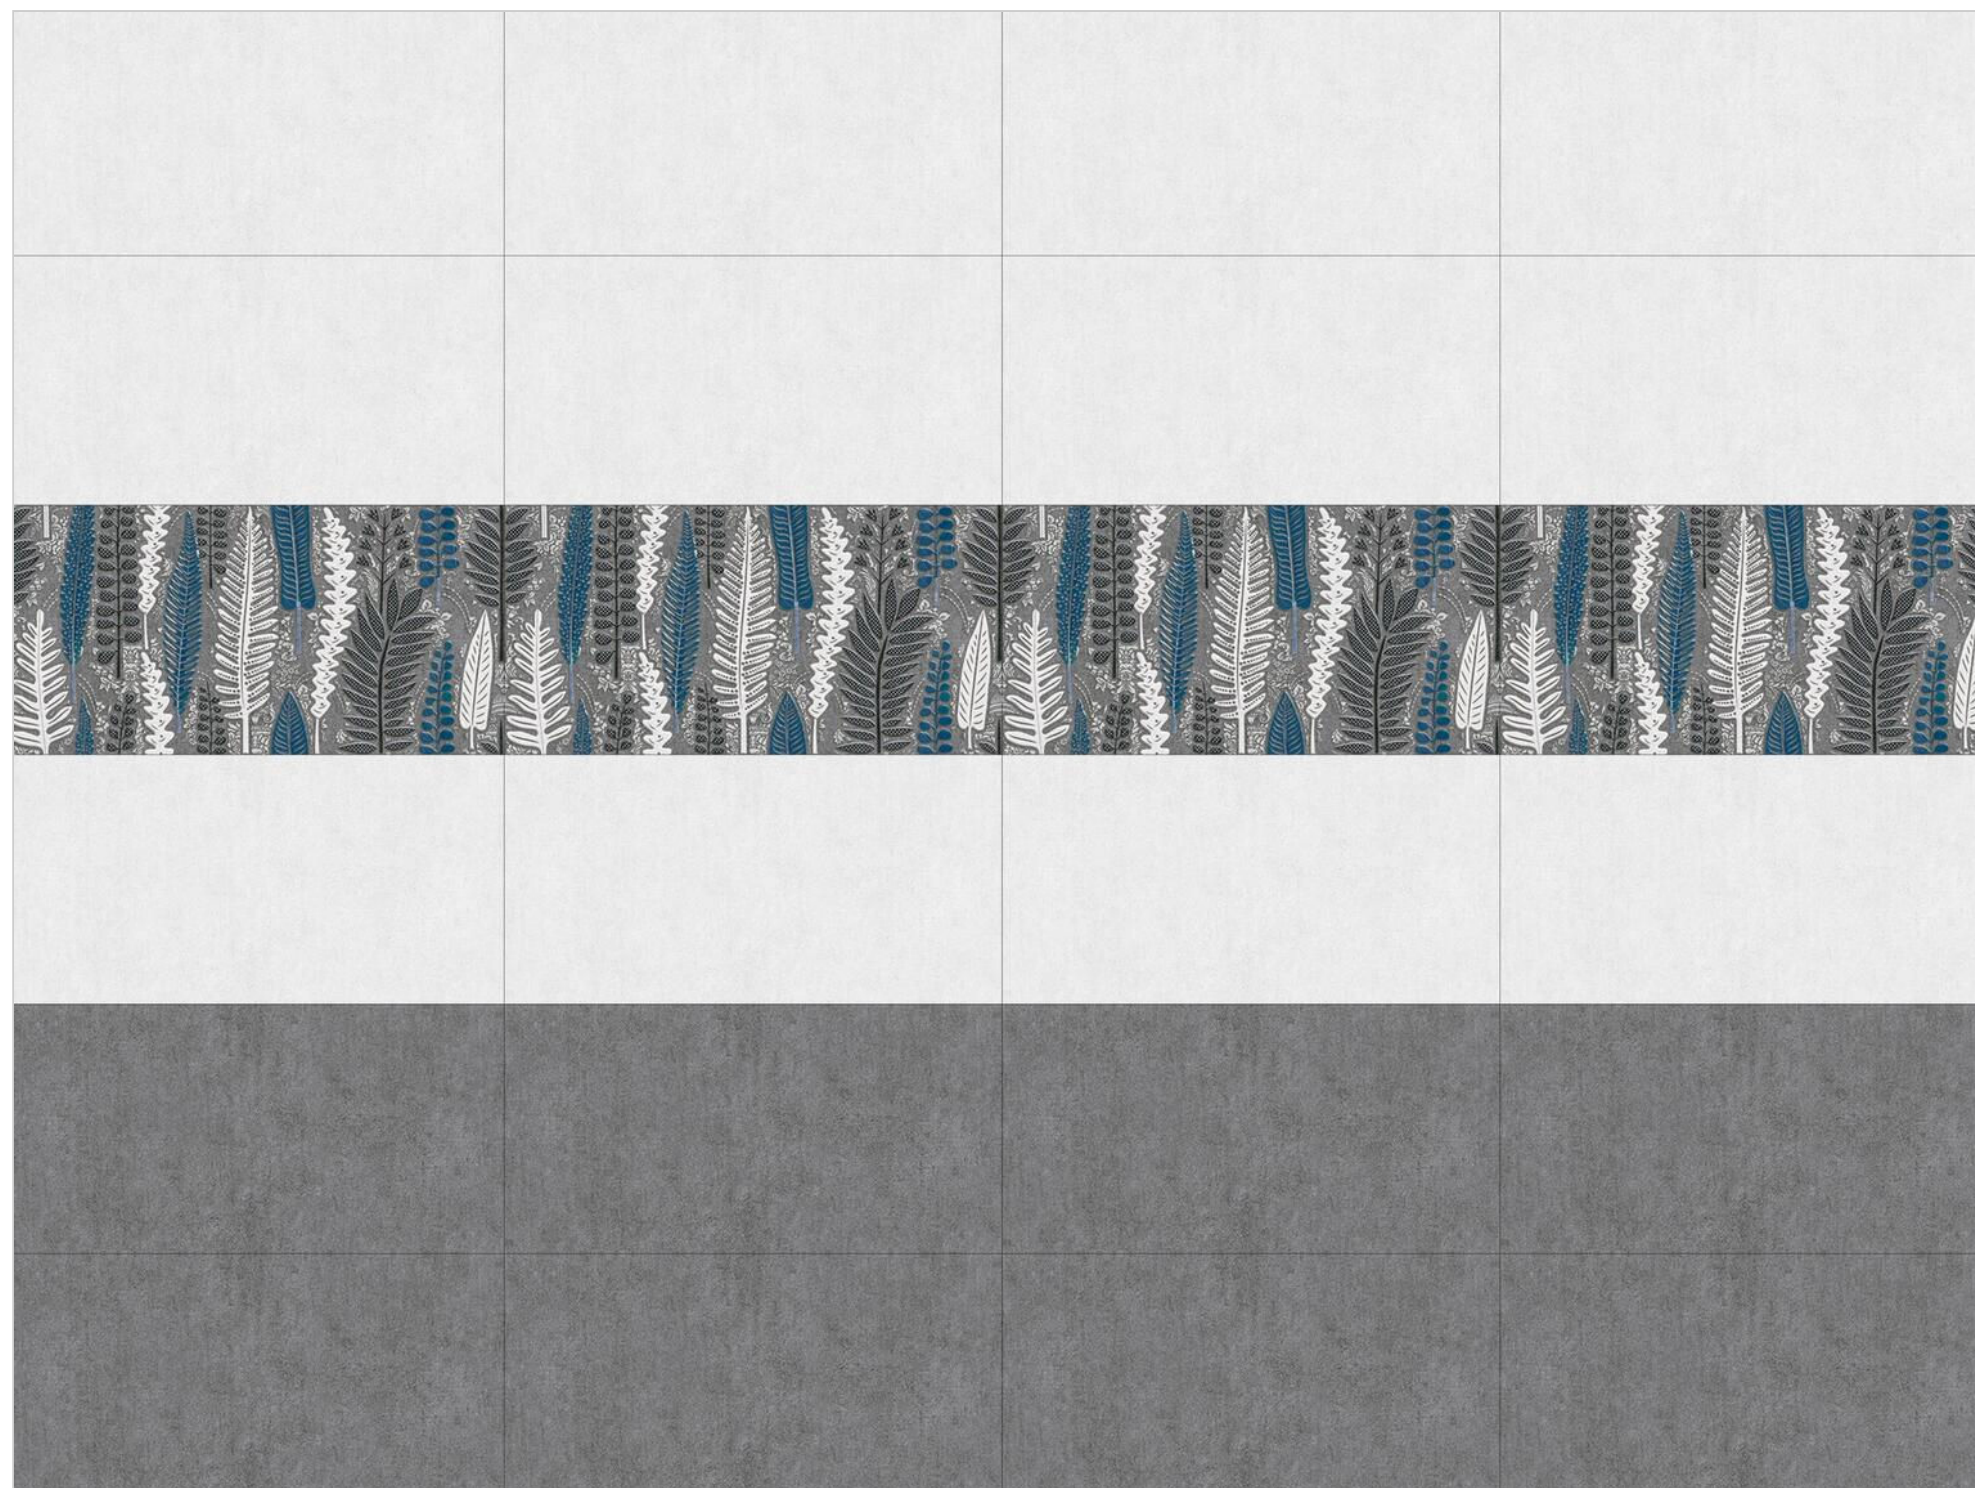

# BLACK & WHITE

WALL TILES

300X  
600MM

**STEVIA BLACK**

**STEVIA BLACK HL-1**

**STEVIA BLACK DARK**

**Finish:**Glossy

 Click to watch  
hd photo