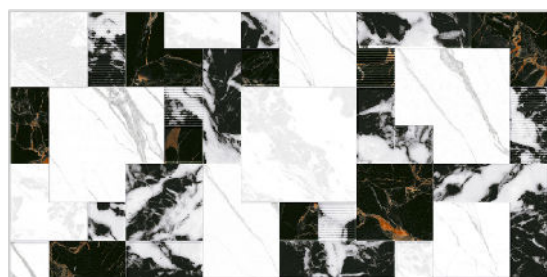

# BLACK & WHITE

WALL TILES

300X  
600MM

DELL BLACK

DELL BLACK HL-1

DELL BLACK DARK

Finish:Glossy

 Click to watch  
hd photo