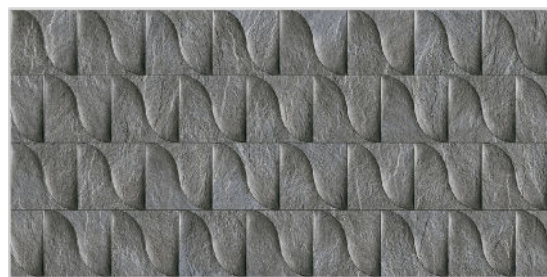

PINGMENT BLACK

PIGMET BLACK HL-1