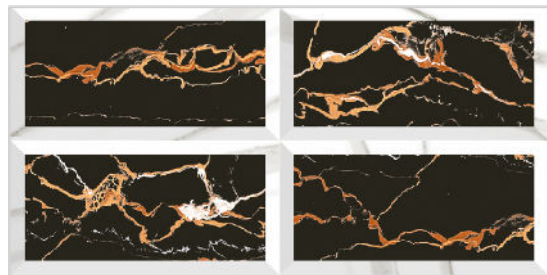

# BLACK & WHITE

WALL TILES

300X  
600MM

MATEO BLACK

MATEO BLACK HL-1

MATEO BLACK DARK

Finish:Glossy

Click to watch  
hd photo