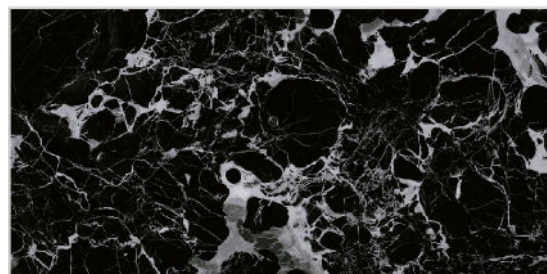

# BLACK & WHITE

WALL TILES

300X  
600MM

CROSIN BLACK

CROSIN BLACK HL-1

CROSIN BLACK DARK

Finish:Glossy

Click to watch  
hd photo