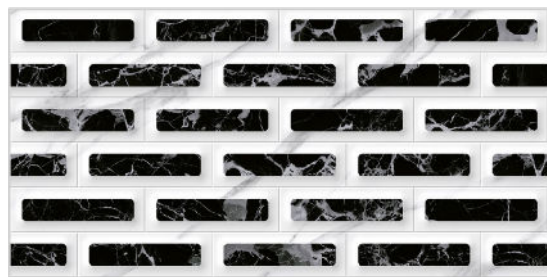

CROSIN BLACK

CROSIN BLACK HL-1