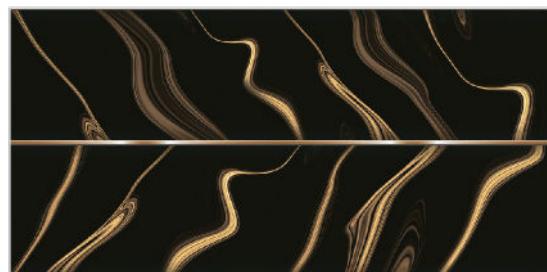

# BLACK & WHITE

WALL TILES

300X  
600MM

**KALUM GOLDEN**

**KALUM GOLDEN HL-1**

**KALUM GOLDEN DARK**

**Finish:**Glossy

 Click to watch  
hd photo