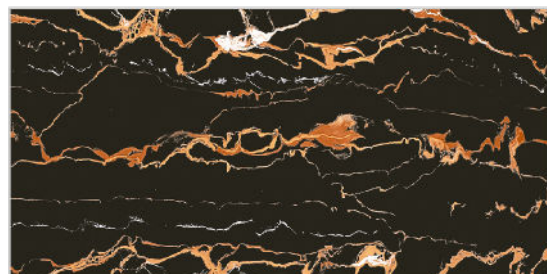

# BLACK & WHITE

WALL TILES

300X  
600MM

MATEO BLACK

MATEO BLACK HL-1

MATEO BLACK DARK

Finish:Glossy

Click to watch  
hd photo