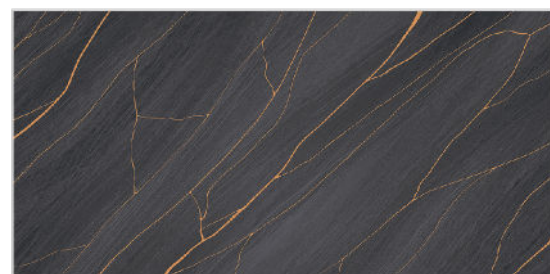

# BLACK & WHITE

WALL TILES

300X  
600MM

**HARLY BLACK**

**HARLY BLACK HL-1**

**HARLY BLACK DARK**

**Finish:**Glossy

 Click to watch  
hd photo