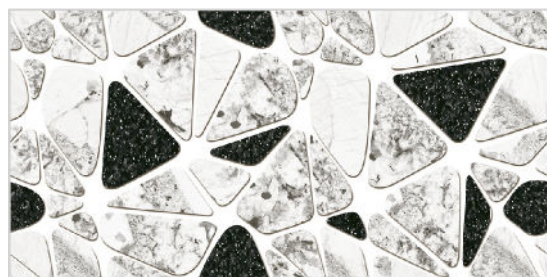

# BLACK & WHITE

WALL TILES

300X  
600MM

**SALIX GRIS DARK**

**SALIX GRIS HL-1**

**Finish:**Glossy

Click to watch  
hd photo

BACK