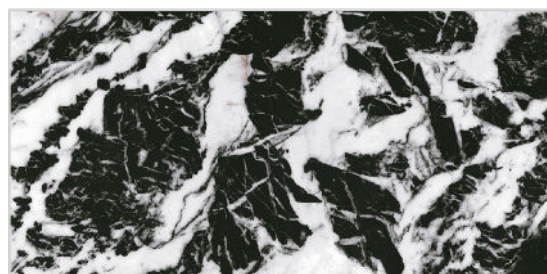

# BLACK & WHITE

WALL TILES

300X  
600MM

DELL BLACK

DELL BLACK HL-1

DELL BLACK DARK

Finish:Glossy

 Click to watch  
hd photo