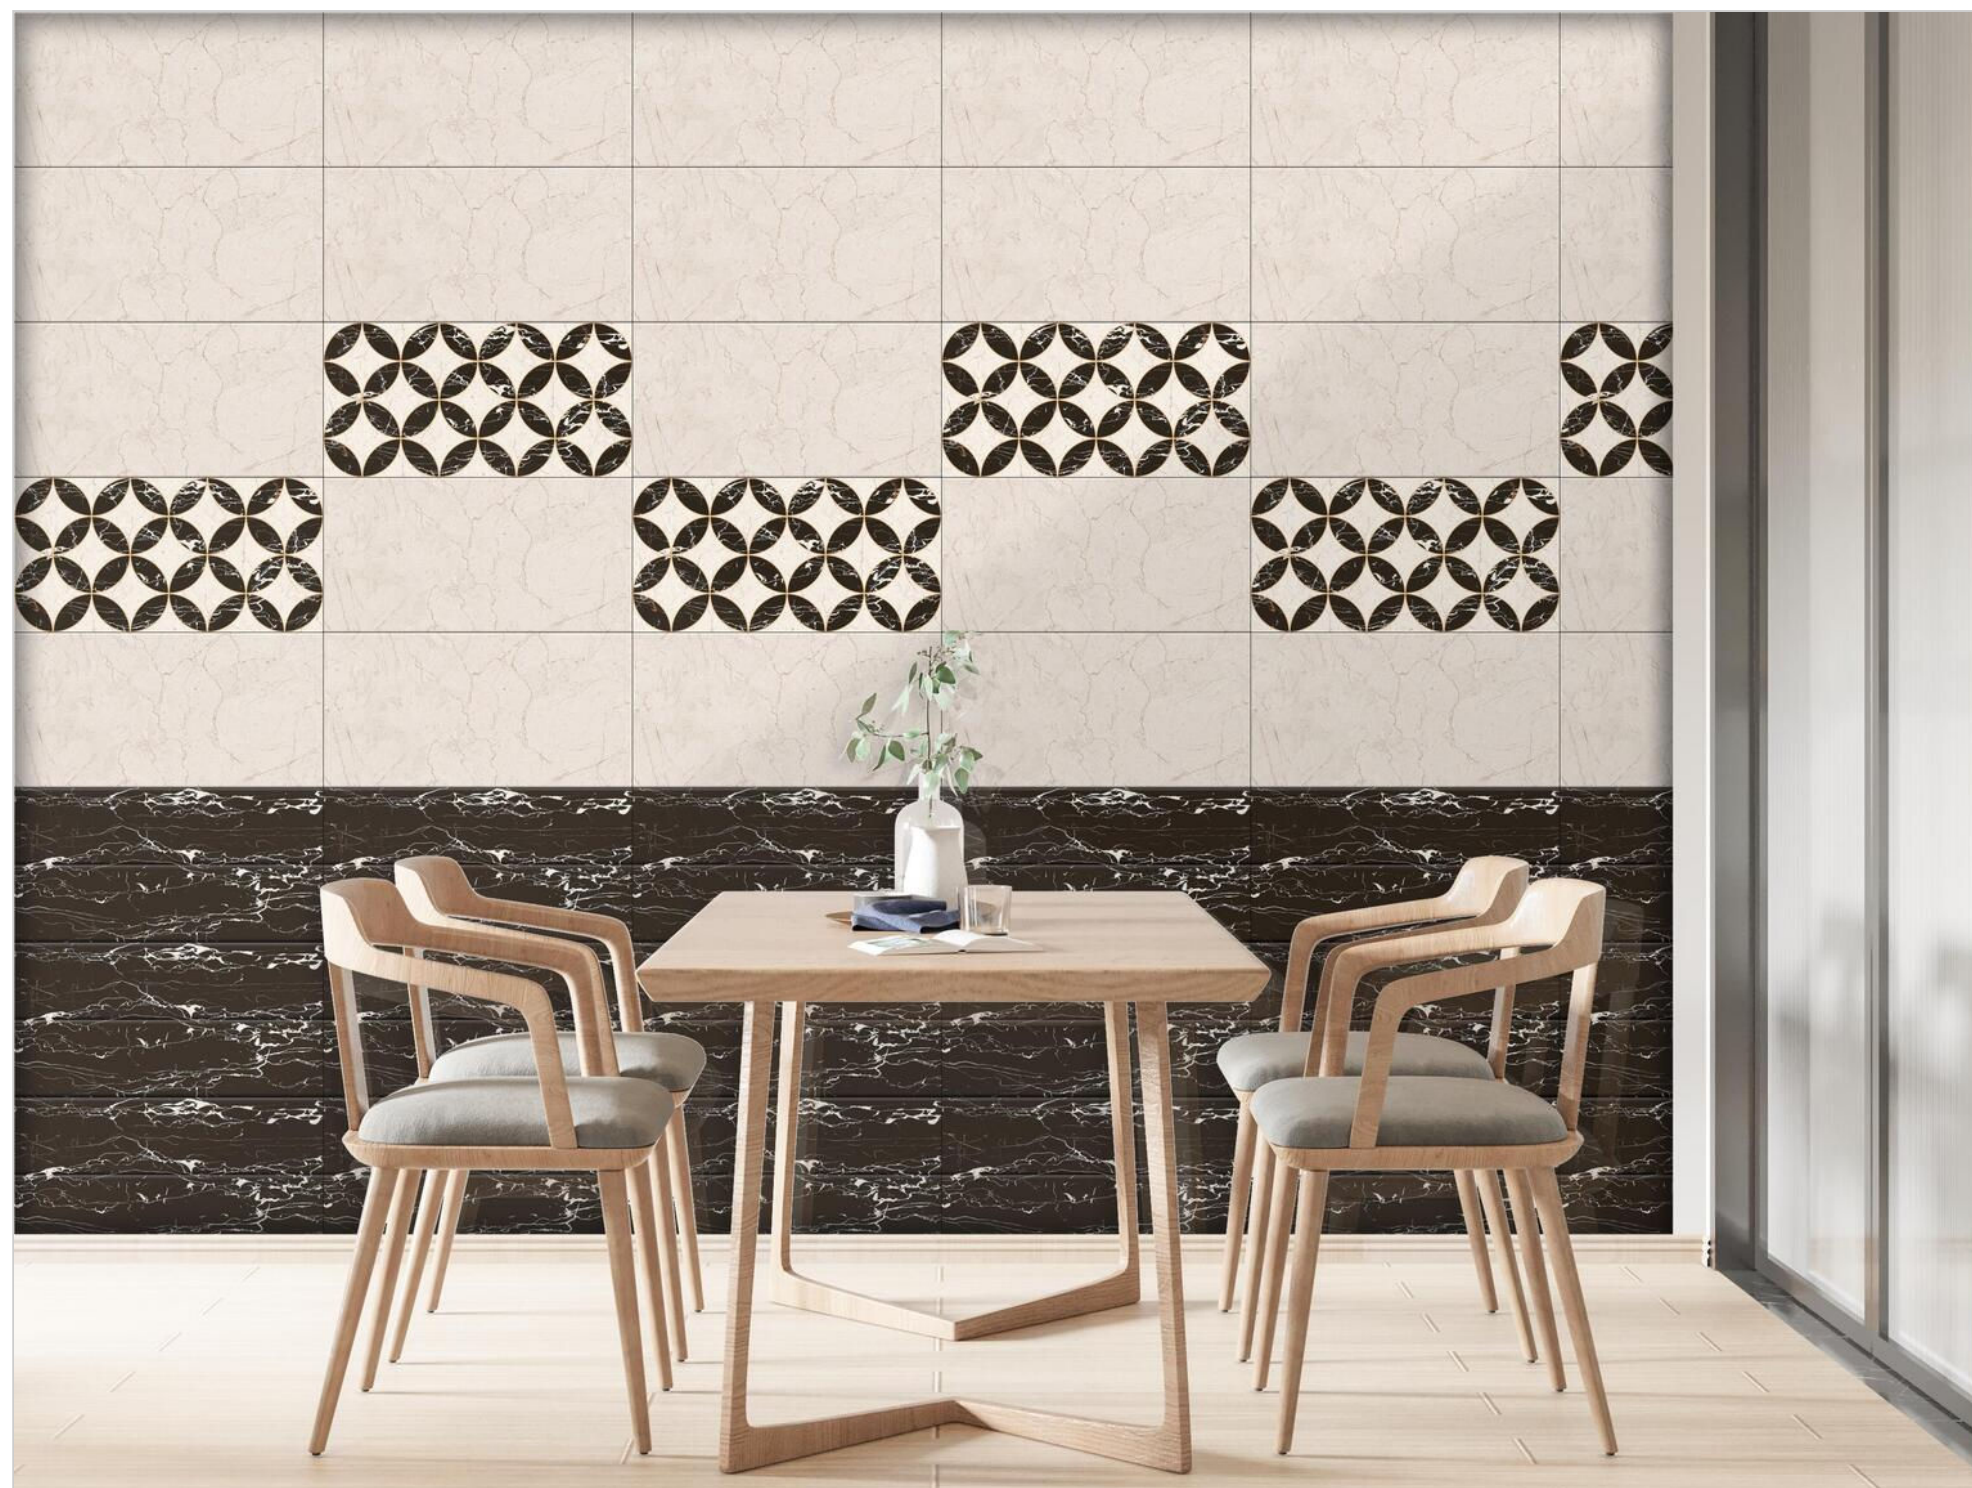

# BLACK & WHITE

WALL TILES

300X  
600MM

**BOTTOCHINO BEIGE**

**BOTTOCHINO BEIGE HL-1**

**BOTTOCHINO BEIGE DARK**

**Finish:**Glossy

Click to watch  
hd photo