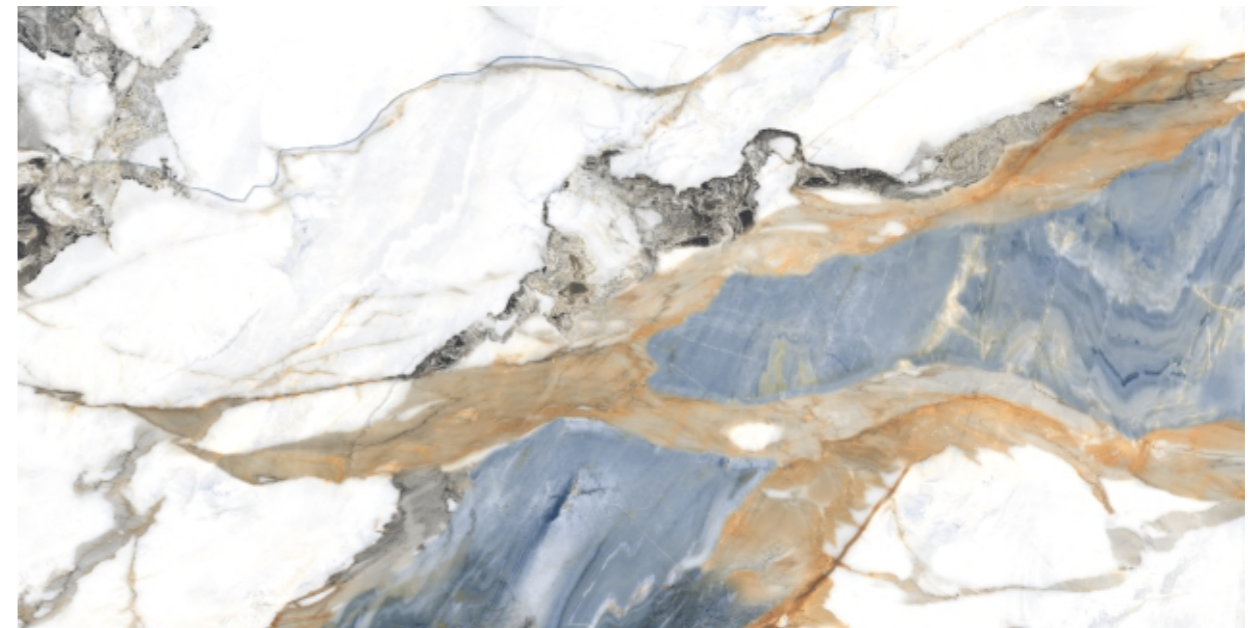

## MARLOW SILK AQUA

SIZE 600X1200MM - 60X120CM | FINISH HG CRACKER | RANDOM 03