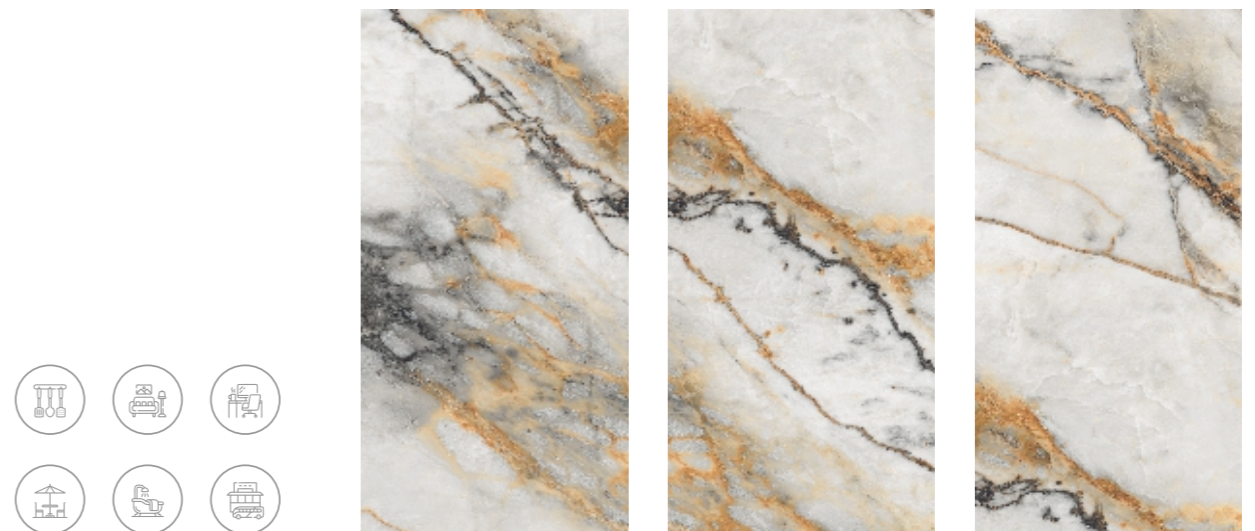

CIVIC GOLD BROWN

SIZE 600X1200MM - 60X120CM | FINISH HG CRACKER | RANDOM 04