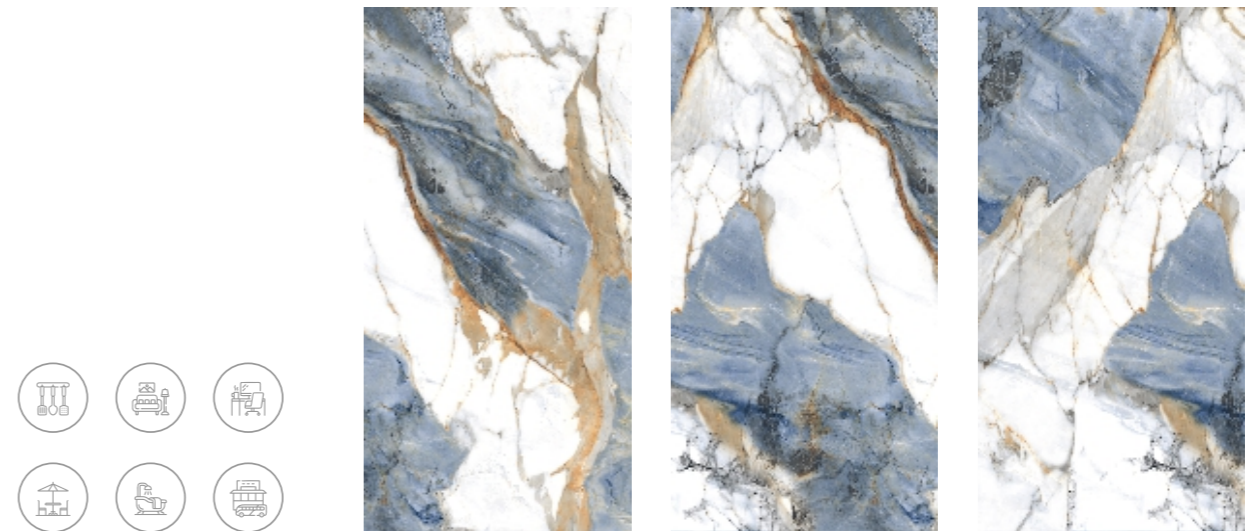

## MARLOW SILK AQUA

SIZE 600X1200MM - 60X120CM | FINISH HG CRACKER | RANDOM 03