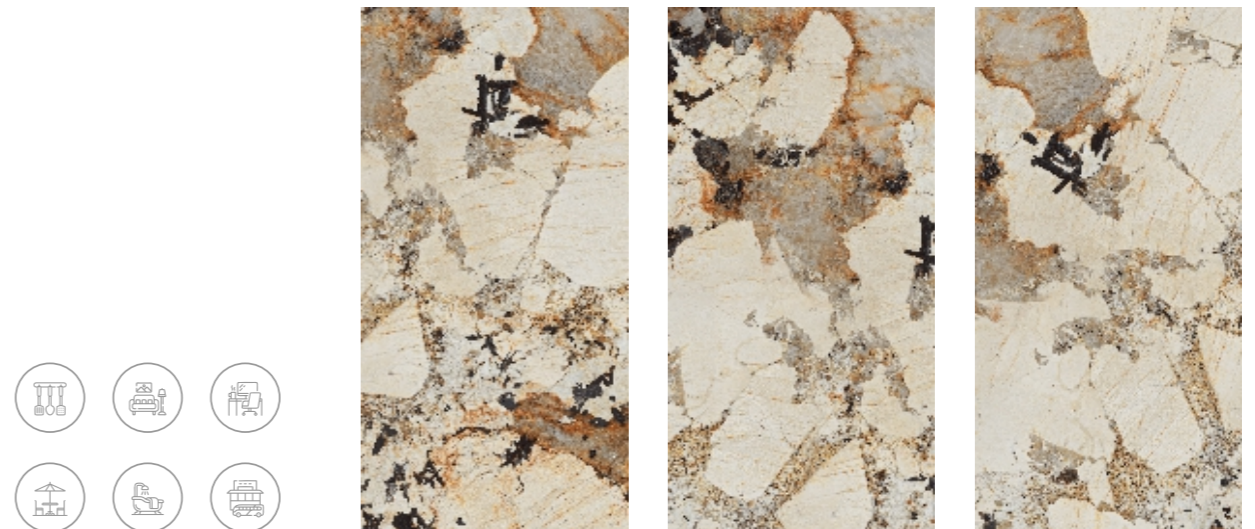

ALPINUS

SIZE 600X1200MM - 60X120CM | FINISH HG CRACKER | RANDOM 04