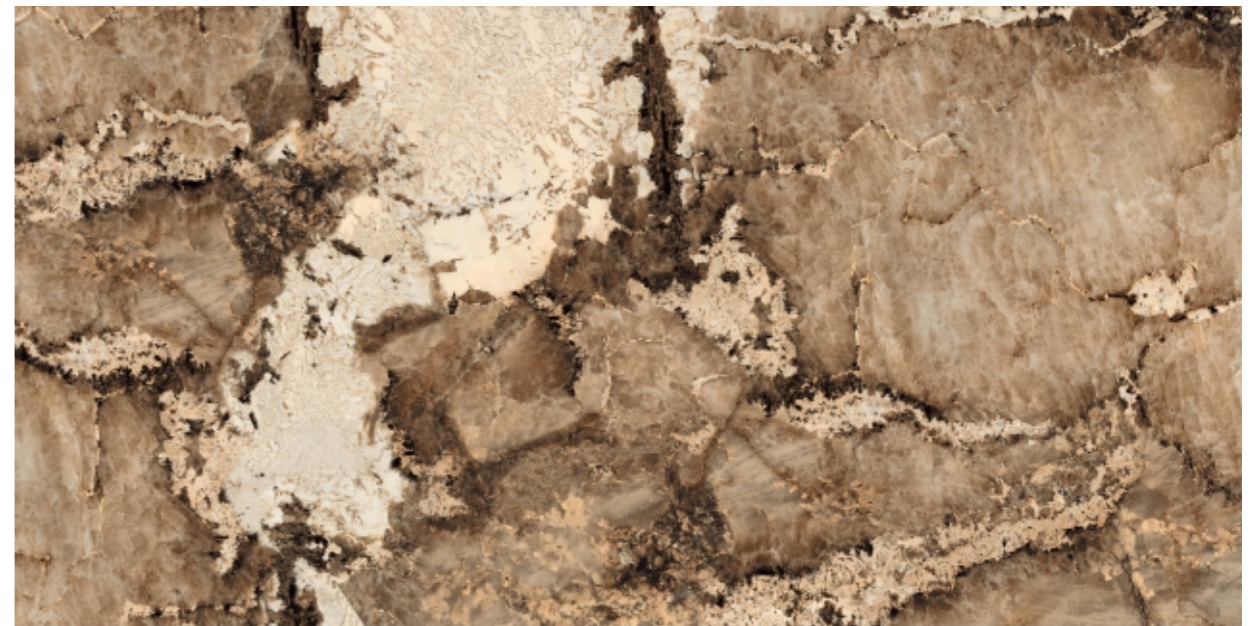

ROMA ROSE

SIZE 600X1200MM - 60X120CM | FINISH HG CRACKER | RANDOM 03