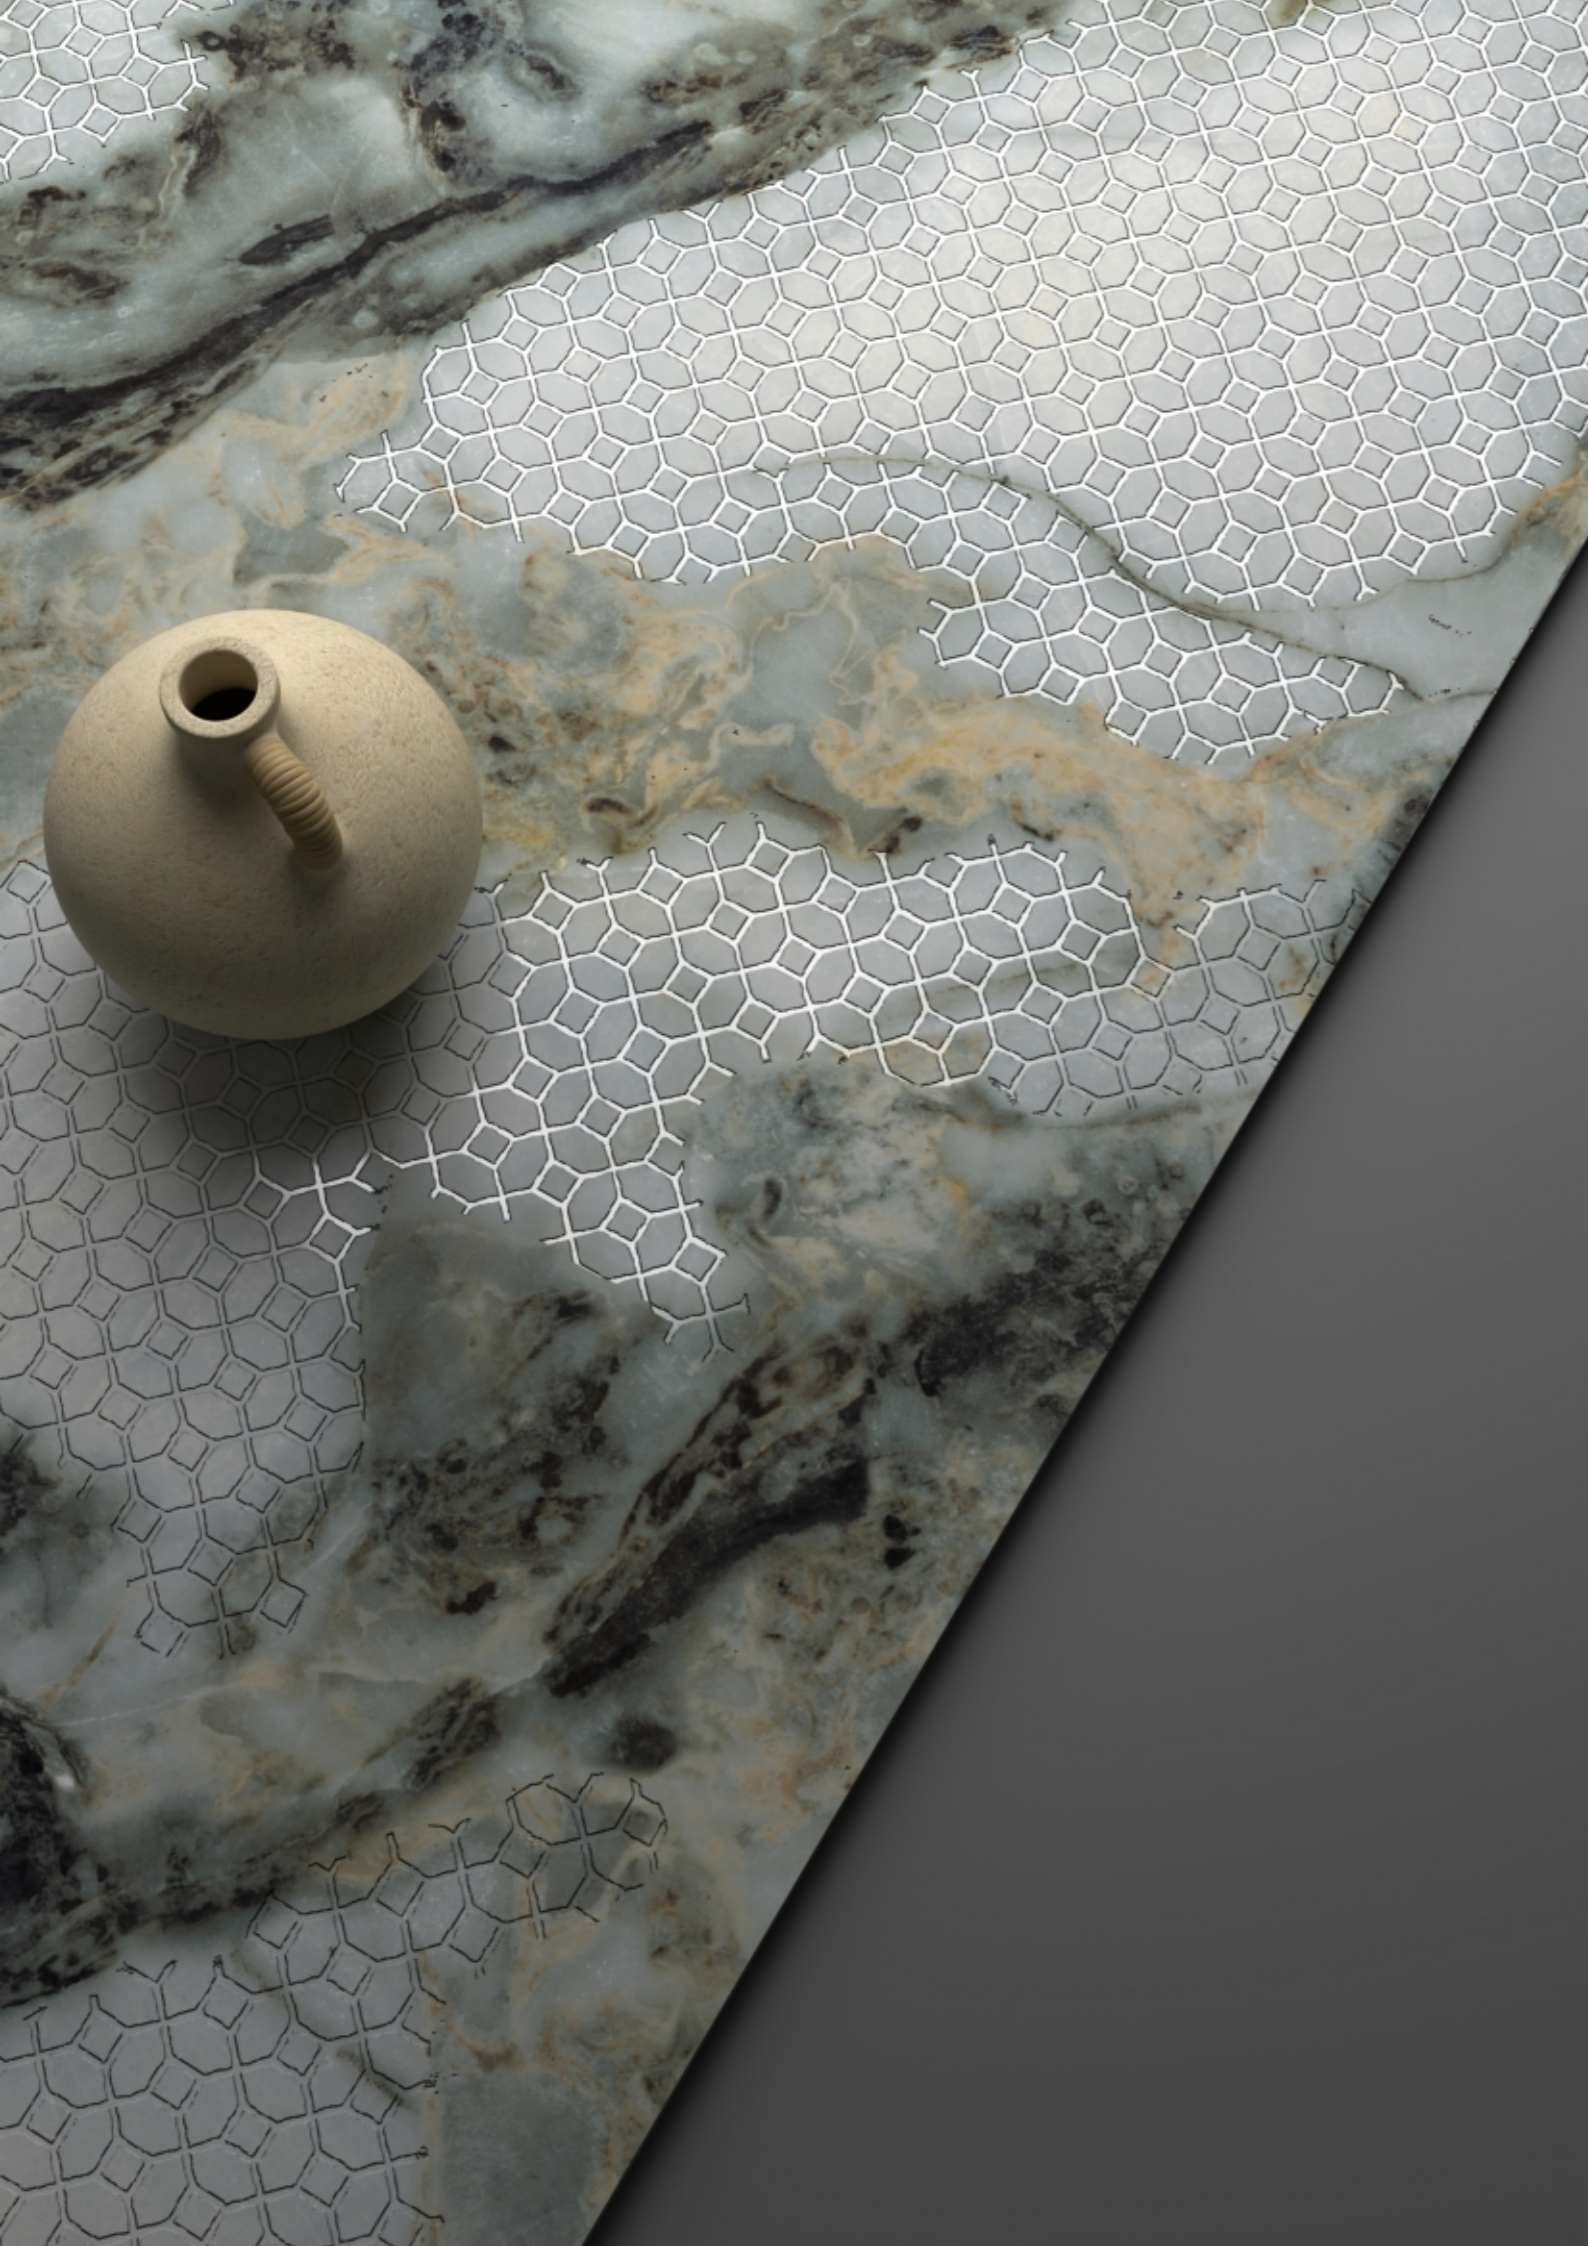

LILAC WHITE

SIZE 600X1200MM - 60X120CM | FINISH HG CRACKER | RANDOM 03