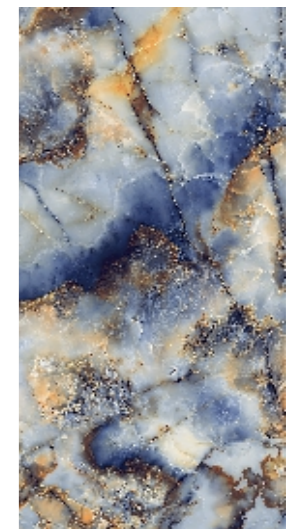

ASYA ONYX AZUL

SIZE 600X1200MM - 60X120CM | FINISH HG CRACKER | RANDOM 04