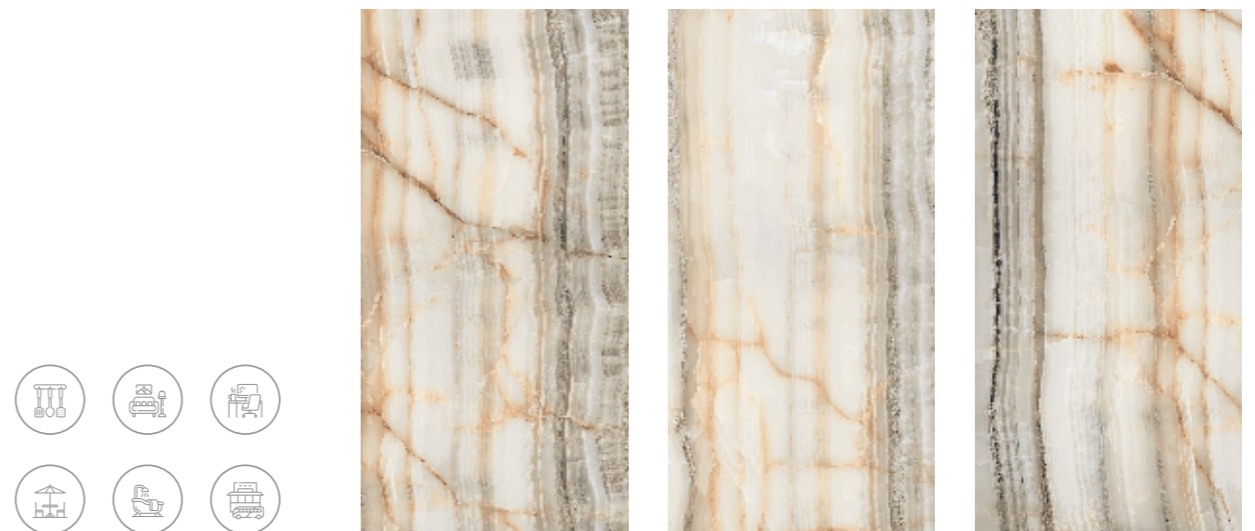

FLUID BARLEY

SIZE 600X1200MM - 60X120CM | FINISH HG CRACKER | RANDOM 04