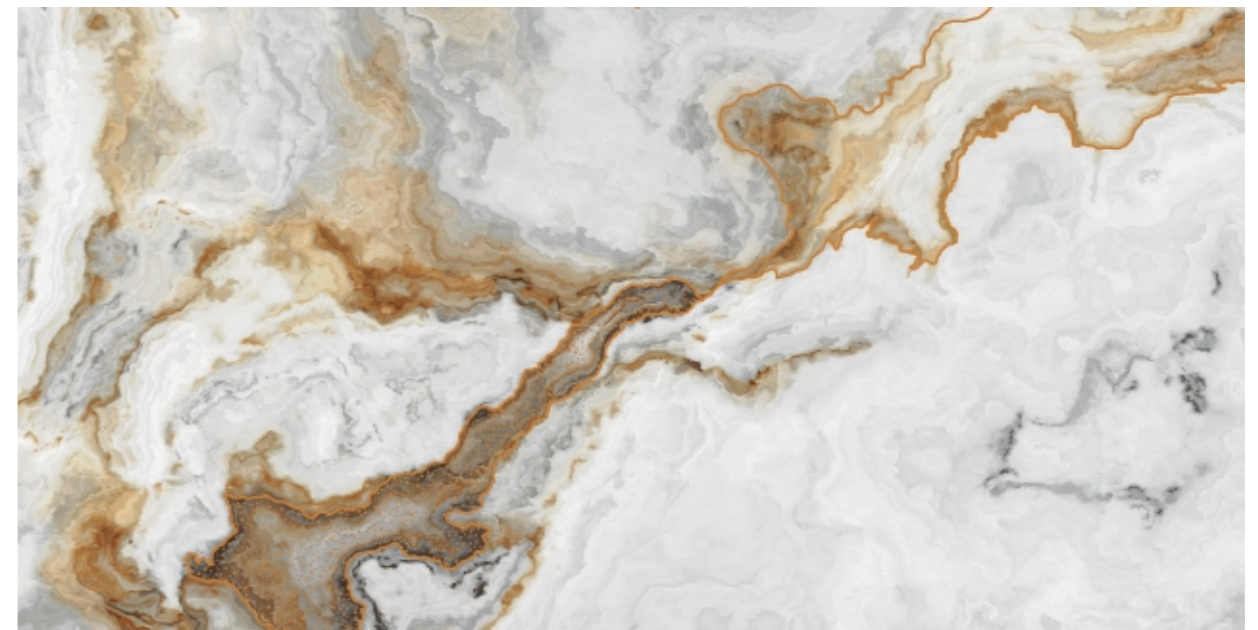

BRISSA WHITE

SIZE 600X1200MM - 60X120CM | FINISH HG CRACKER | RANDOM 03