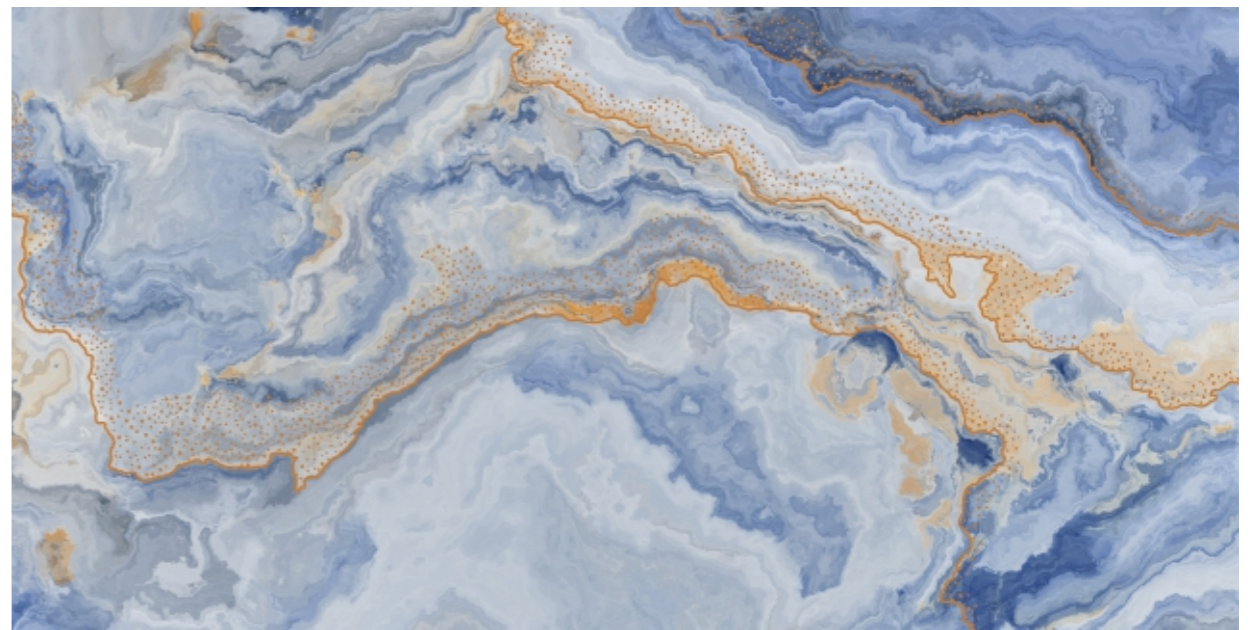

APICE BLUE

SIZE 600X1200MM - 60X120CM | FINISH HG CRACKER | RANDOM 02