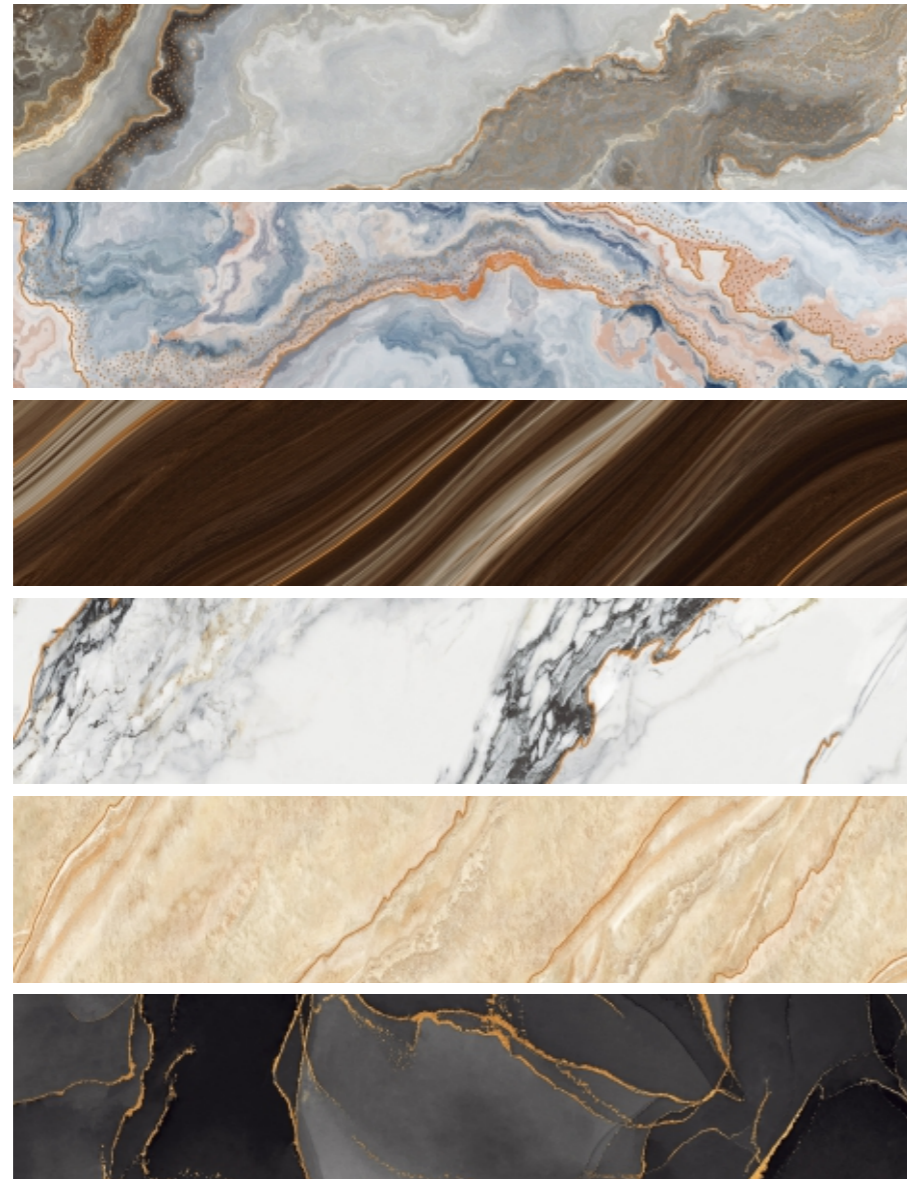

Crafted to
Create Spaces
That Last

The background features a light beige color with several overlapping circles in a muted terracotta or peach tone. Two thin, vertical lines in the same color run parallel to each other, positioned to the right of the text.

Frost resistant

***Crafted in Gold,
Designed for Grandeur***

With patterns ranging from abstract swirls to elegant textures, the Golden Collection complements both modern minimalism and classic decor. The combination of gold tones with earthy or white shades creates endless design possibilities, allowing architects and designers to experiment with creativity and class.