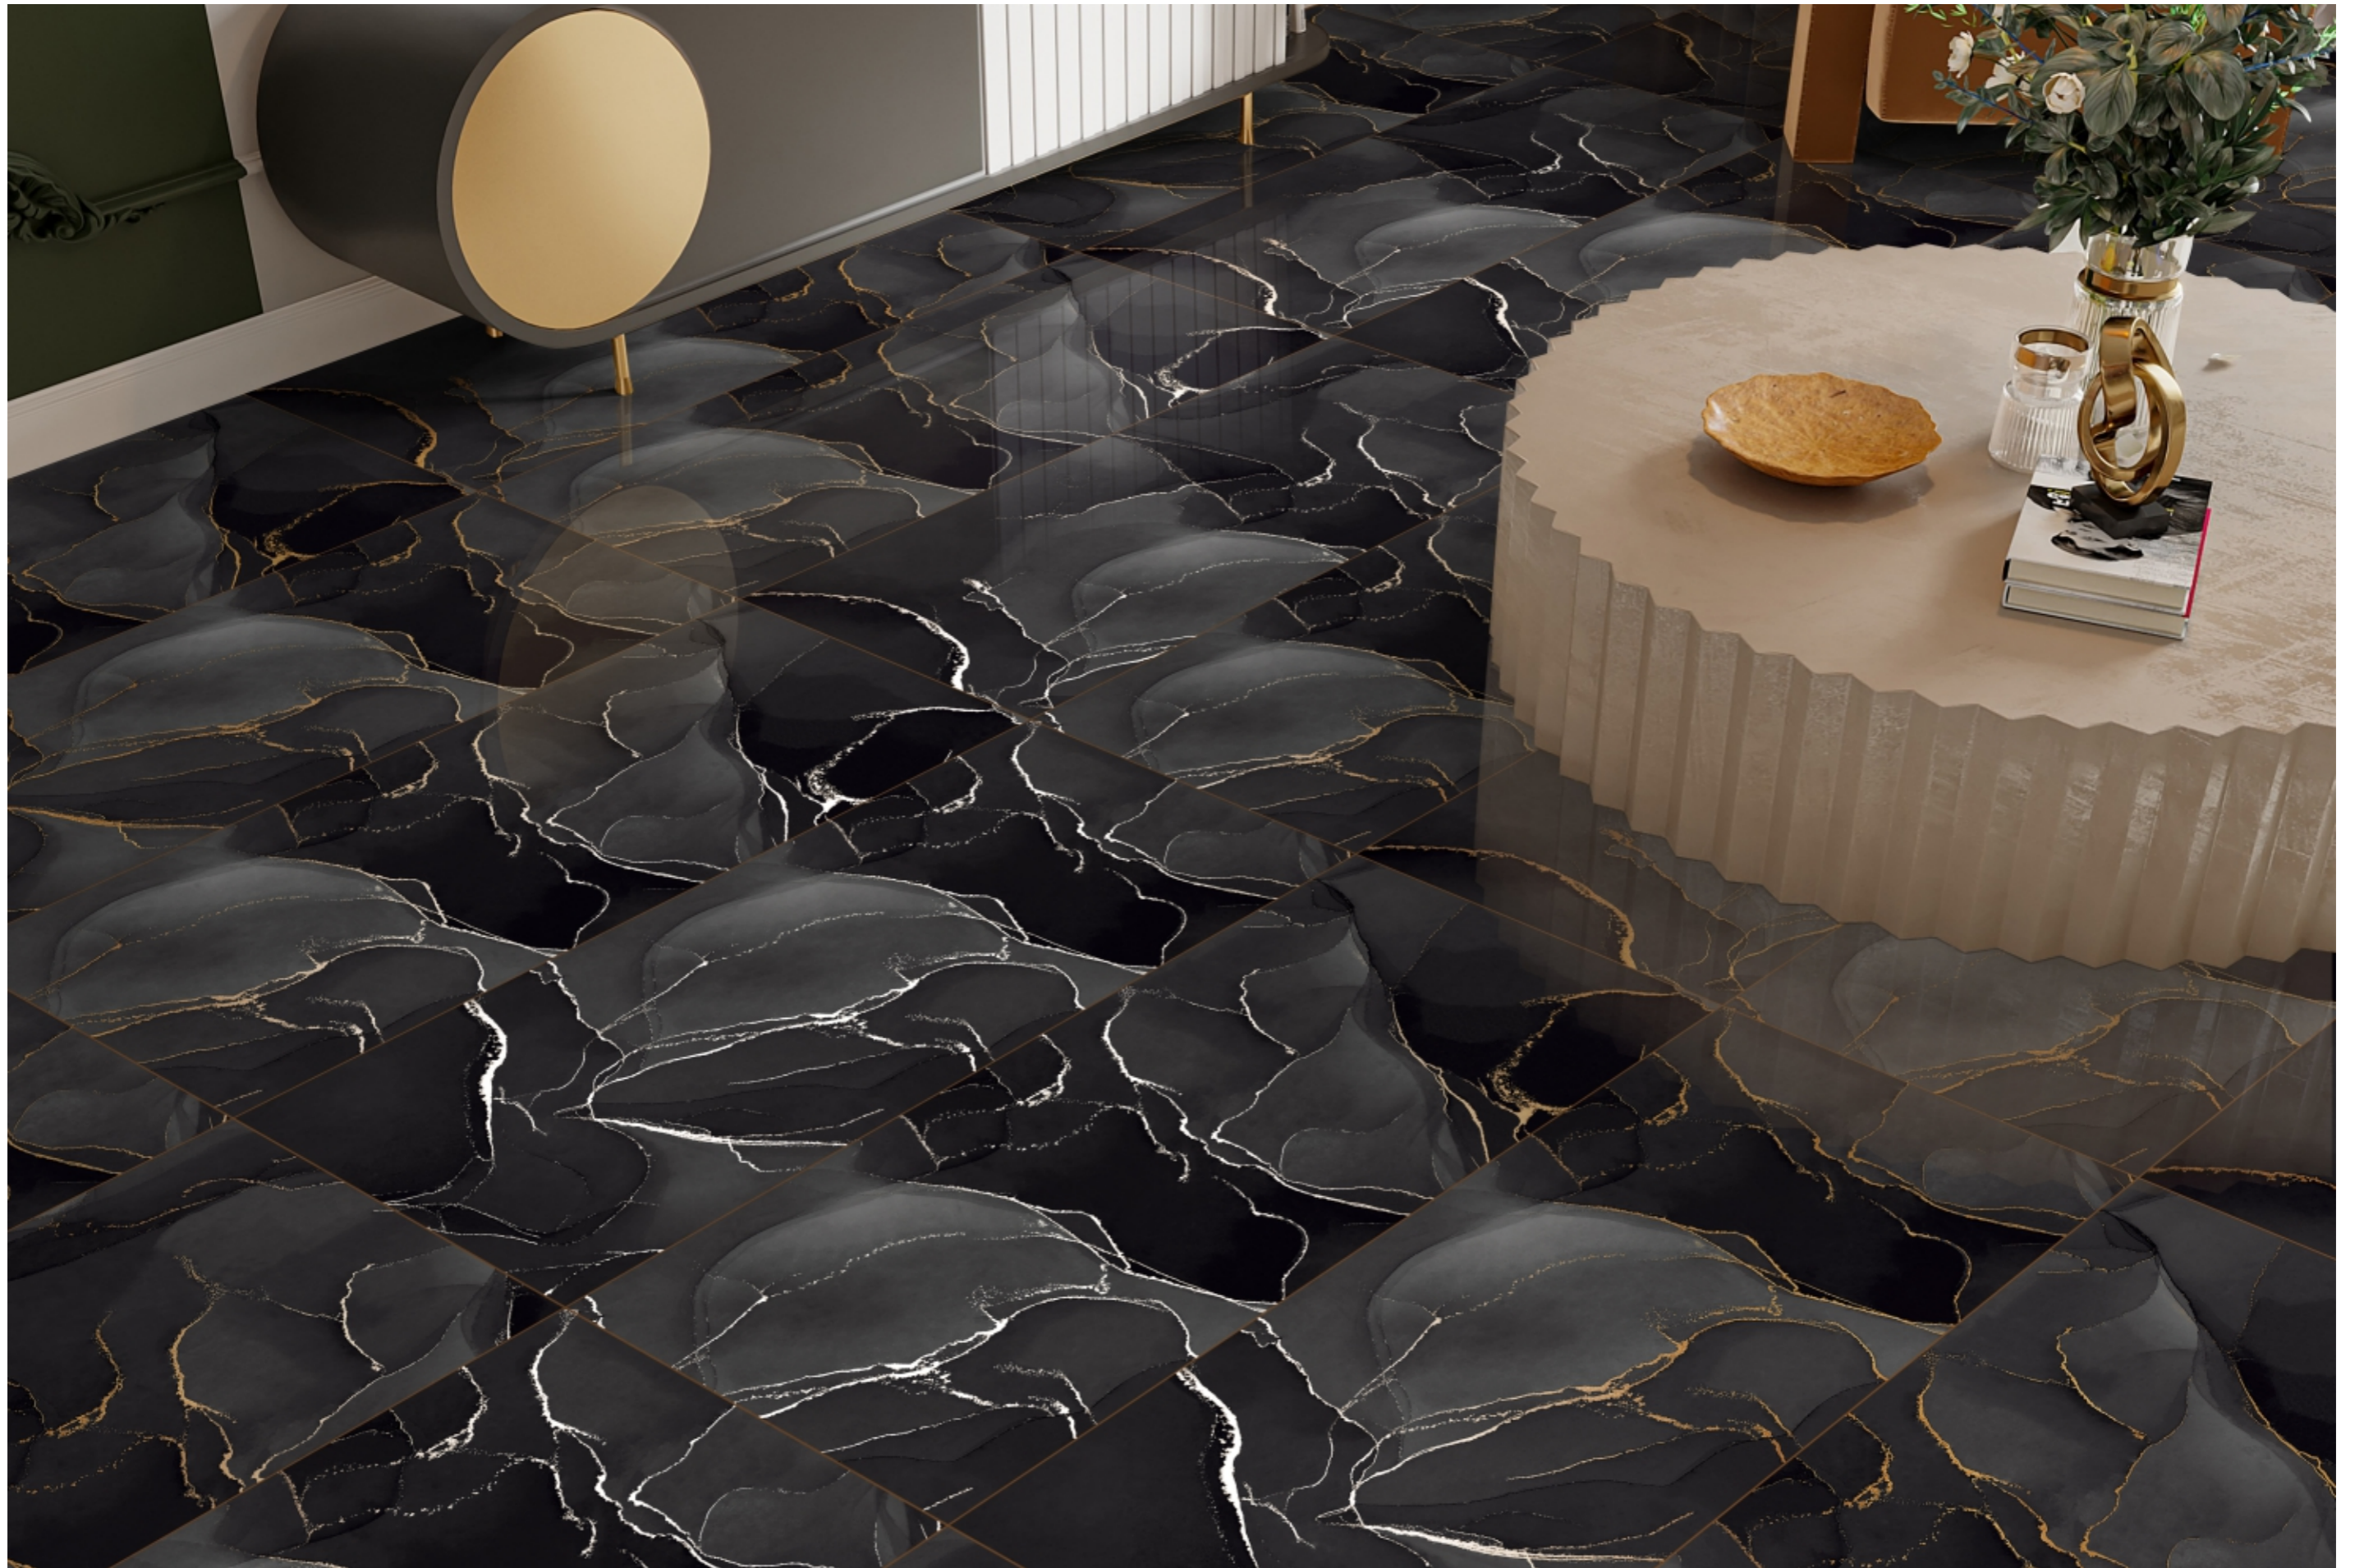

LUCERO SILVER

SIZE 600X1200MM - 60X120CM | FINISH HG CRACKER | RANDOM 03

PHOENIX BLACK

SIZE 600X1200MM - 60X120CM | FINISH HG CRACKER | RANDOM 03

TUNISIA GLOD

SIZE 600X1200MM - 60X120CM | FINISH HG CRACKER | RANDOM 02

VELOR BLUE

SIZE 600X1200MM - 60X120CM | FINISH HG CRACKER | RANDOM 03

ZEBRA CHOCCO

SIZE 600X1200MM - 60X120CM | FINISH HG CRACKER | RANDOM 03

ZEBRA GOLD

SIZE | FINISH | RANDOM
600X1200MM - 60X120CM | HG CRACKER | 03