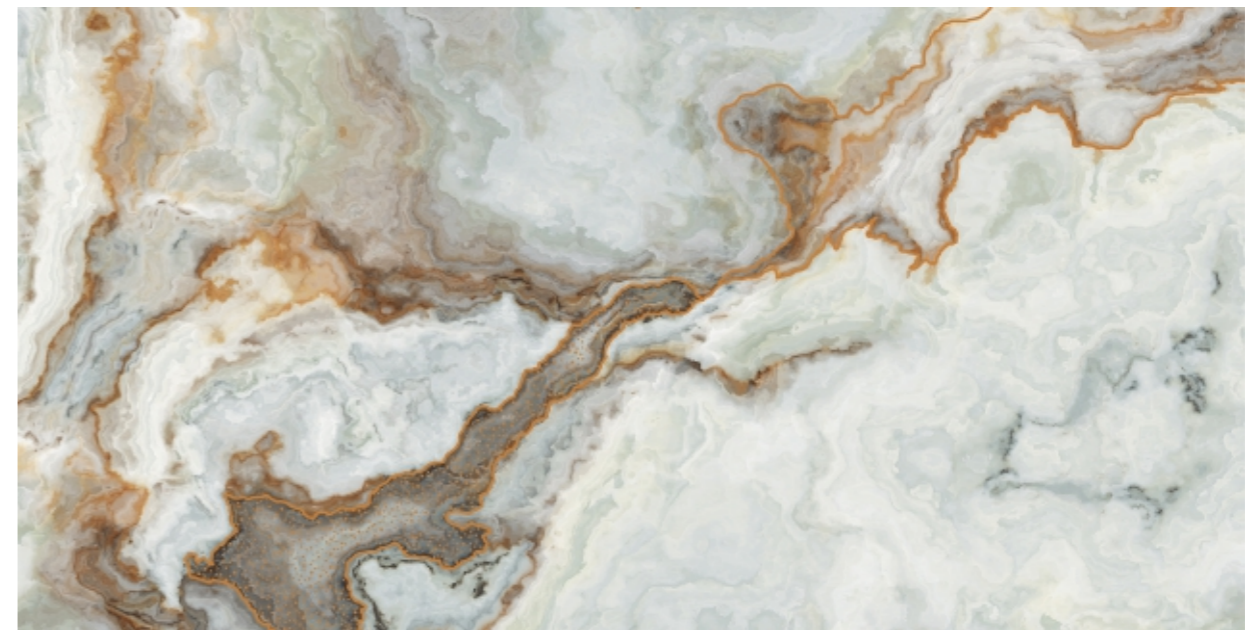

BRISSA OLIVE

SIZE 600X1200MM - 60X120CM | FINISH HG CRACKER | RANDOM 03