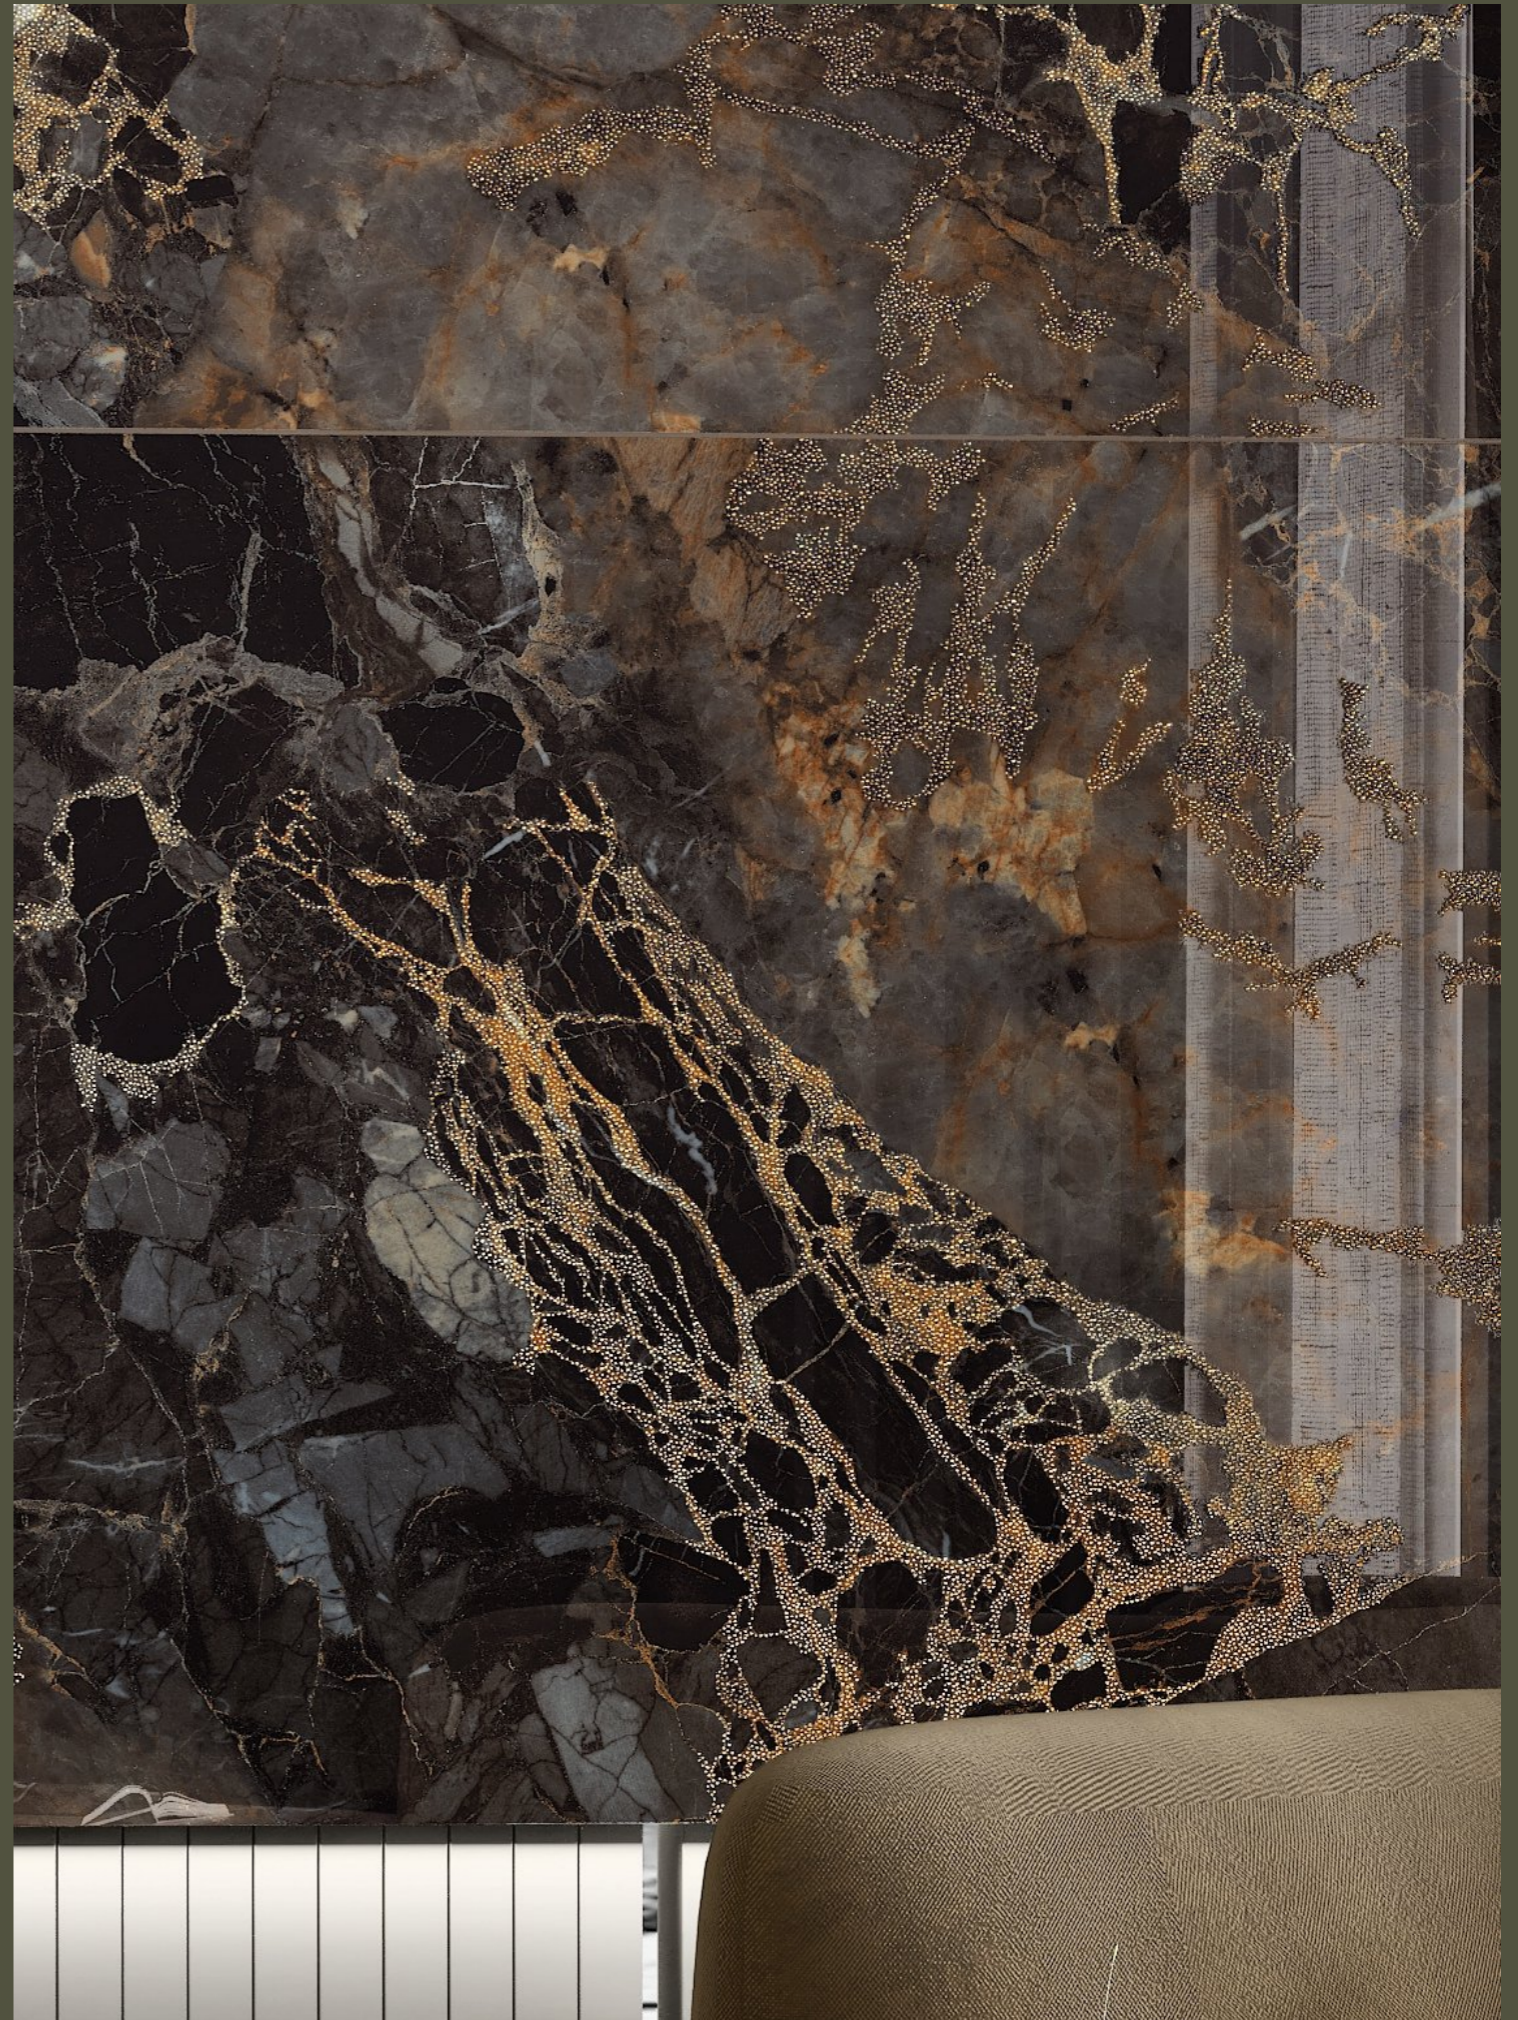

SIZE :  
**600X1200MM**

PREVIEW OF 2004  
600X1200MM / HIGHGLOSS WITH GOLDEN CARVING

TILES NAME :  
**2005**

RANDOM :  
**03**

FINISH :  
**HIGHGLOSS  
+ GLODEN CARVING**

SIZE :  
**600X1200MM**

PREVIEW OF 2005  
600X1200MM / HIGHGLOSS WITH GOLDEN CARVING