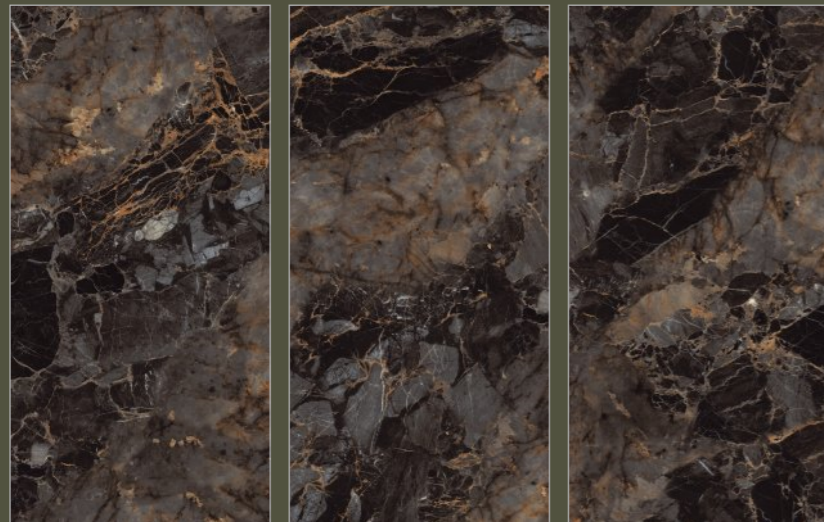

TILES NAME :
2005

RANDOM :
03

FINISH :
**HIGHGLOSS
+ GLODEN CARVING**

SIZE :
600X1200MM