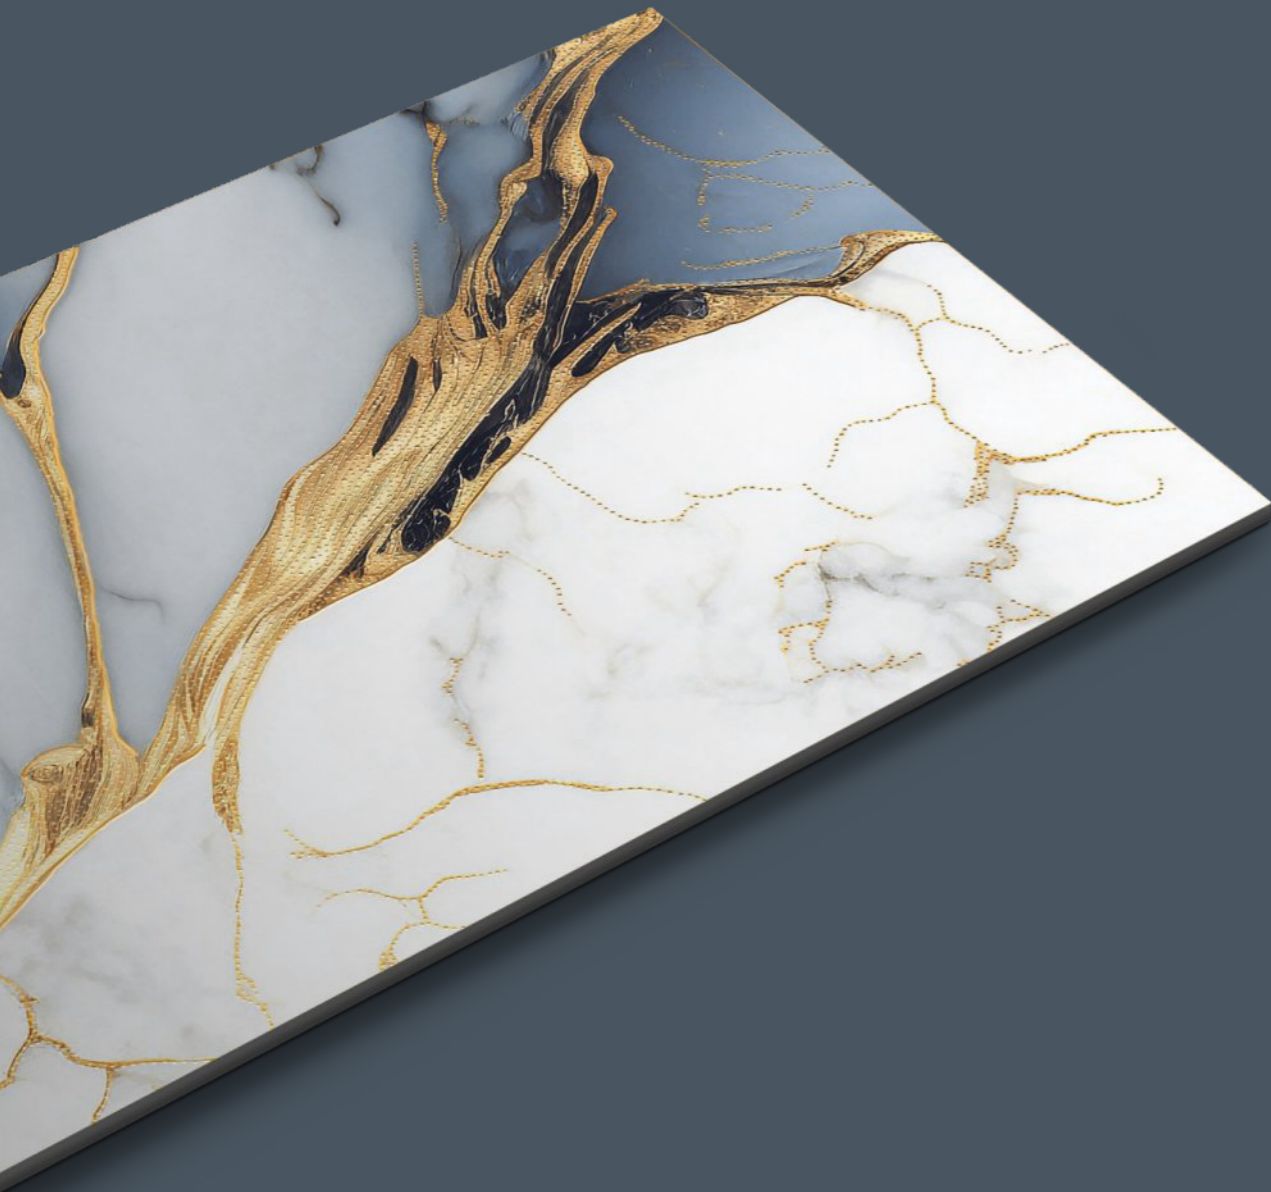

2027

TILES NAME :  
**1001**

RANDOM :  
**03**

FINISH :  
**HIGHGLOSS  
+ GLODEN CARVING**

SIZE :  
**600X1200MM**

PREVIEW OF 1001  
600X1200MM / HIGHGLOSS WITH GOLDEN CARVING

TILES NAME :  
**1002**

RANDOM :  
**03**