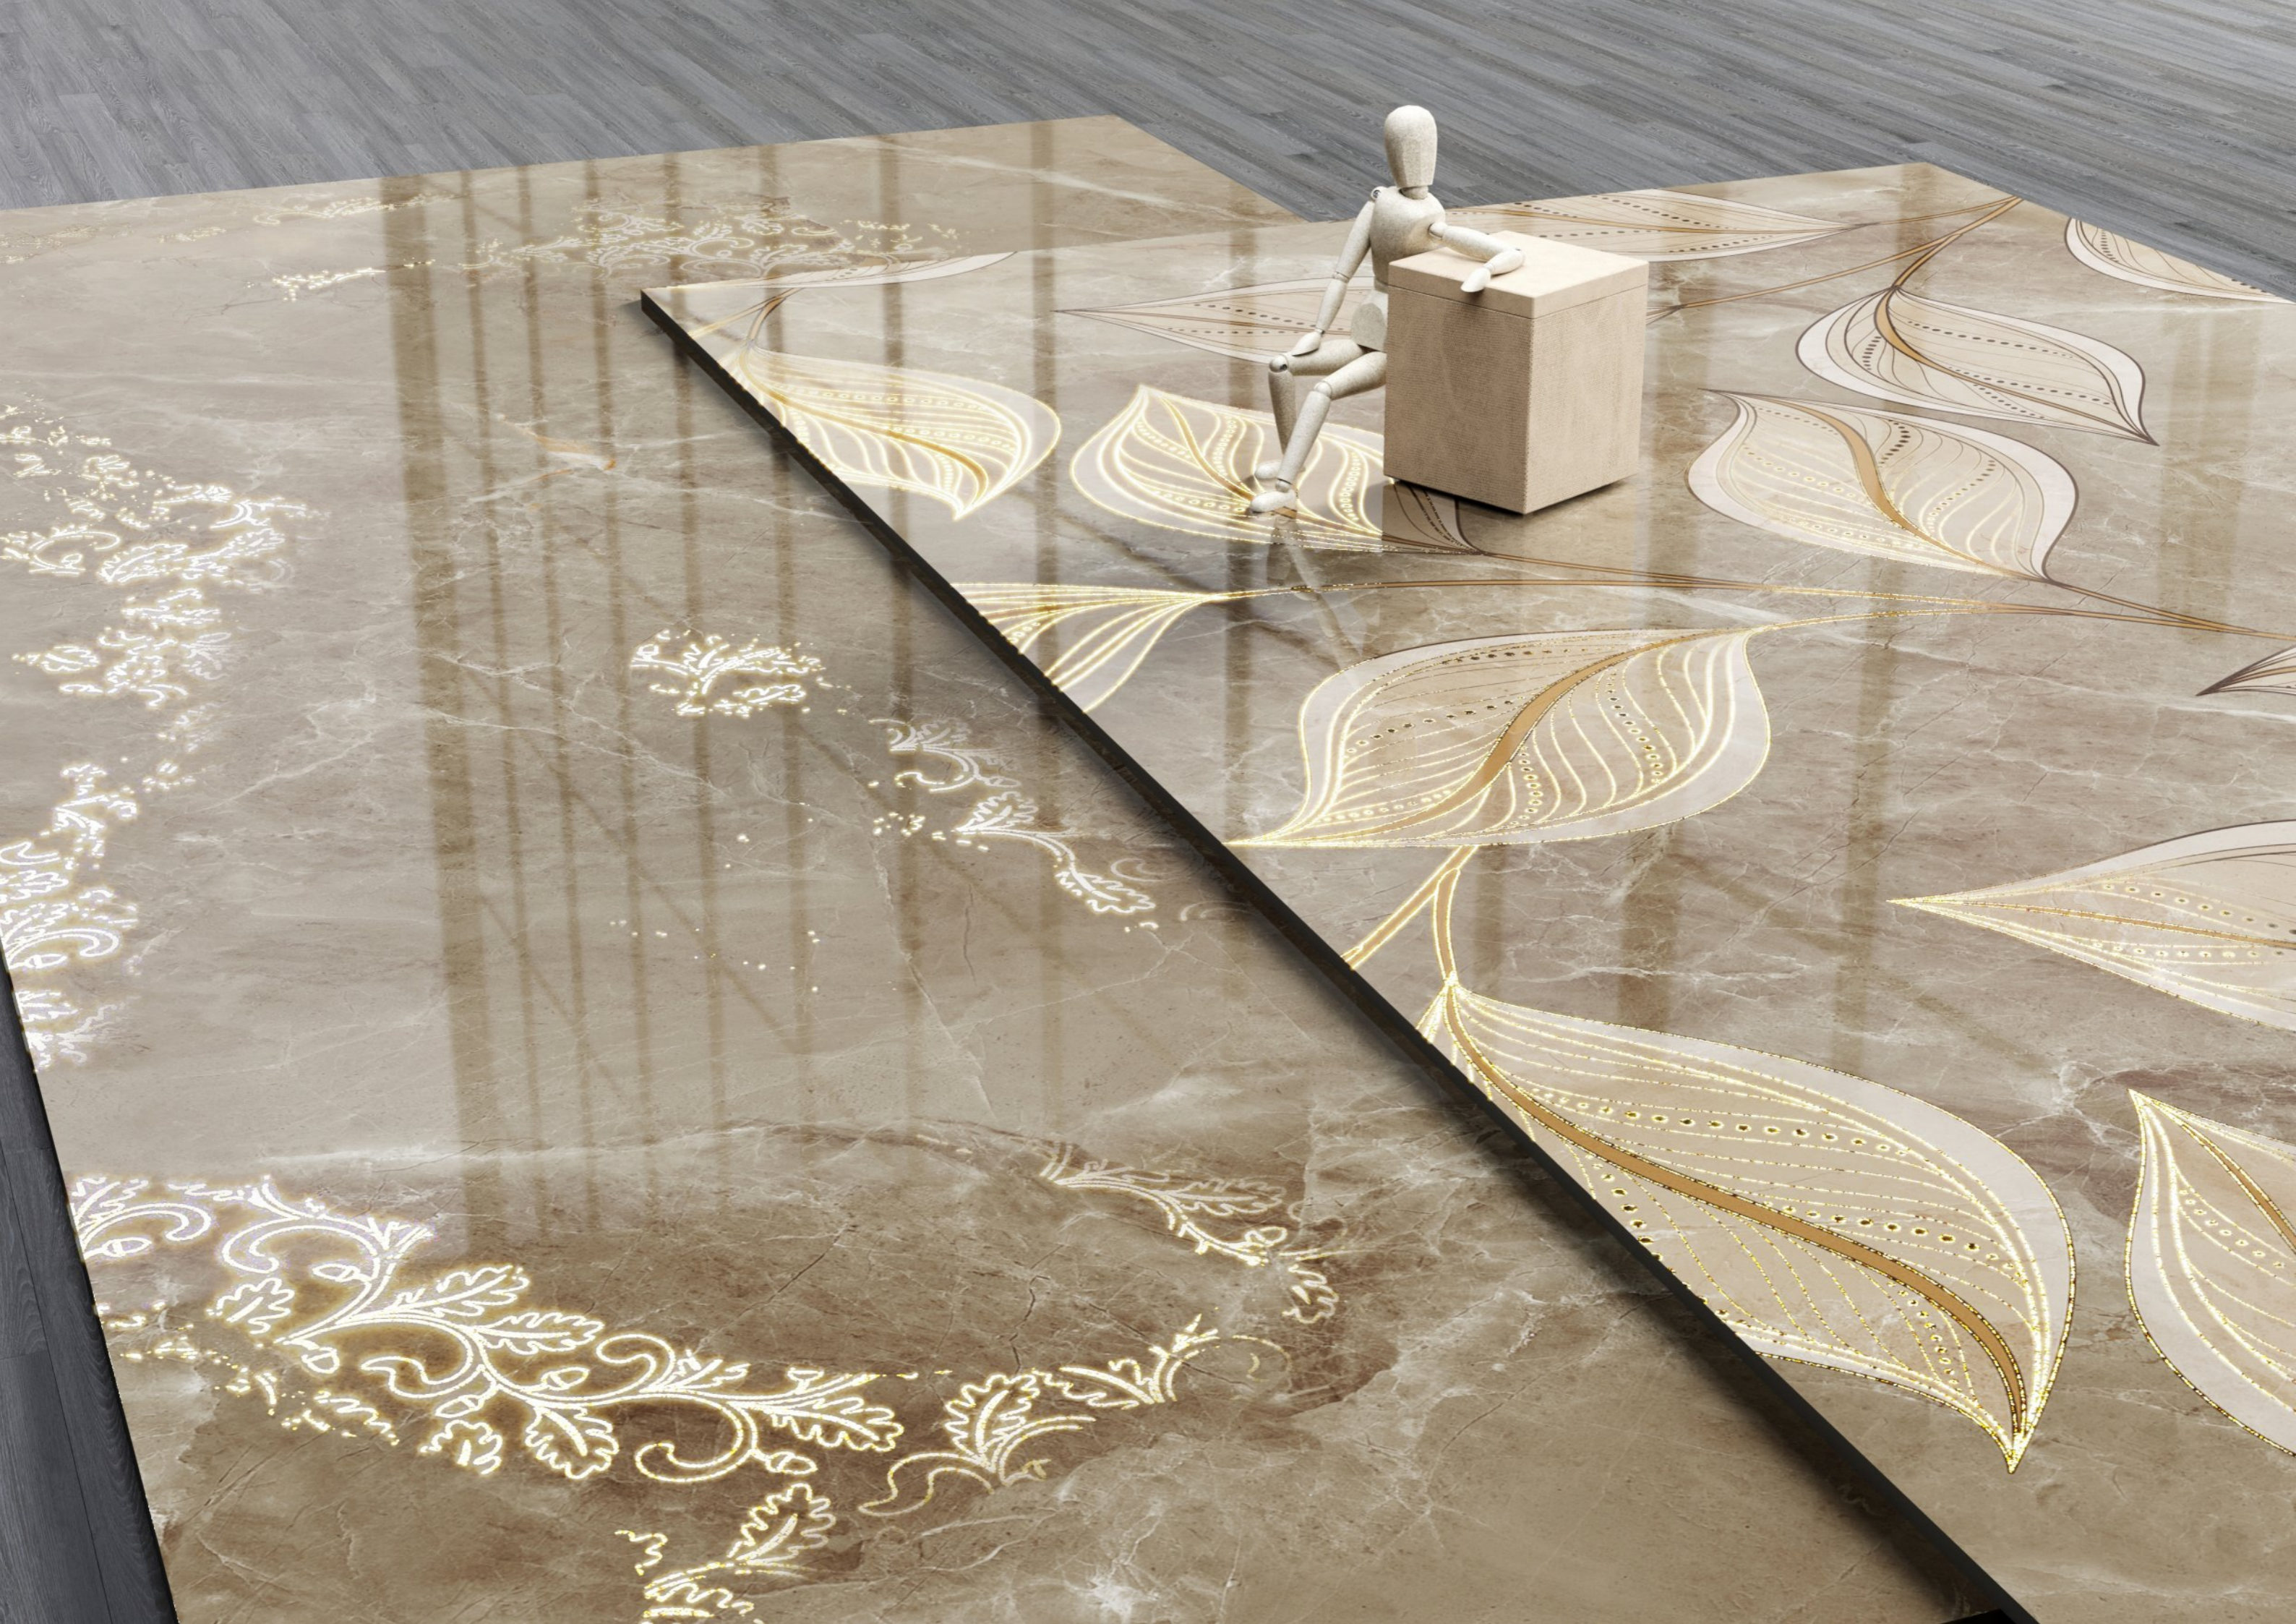

TILES NAME :  
**2010**

RANDOM :  
**01 - ENDLESS**

FINISH :  
**HIGHGLOSS  
+ GLODEN CARVING**

SIZE :  
**600X1200MM**

PREVIEW OF 2010  
600X1200MM / HIGHGLOSS WITH GOLDEN CARVING

TILES NAME :  
**2013**

RANDOM :  
**01 - ENDLESS**

FINISH :  
**HIGHGLOSS  
+ GLODEN CARVING**

SIZE :  
**600X1200MM**

PREVIEW OF 2013  
600X1200MM / HIGHGLOSS WITH GOLDEN CARVING

Experience  
The Charm Of  
Magnificent  
Style

wall - **2014 Dark & HL / 600x1200mm / Golden Carving**  
floor- **2014 Dark / 600x1200mm / Golden Carving**