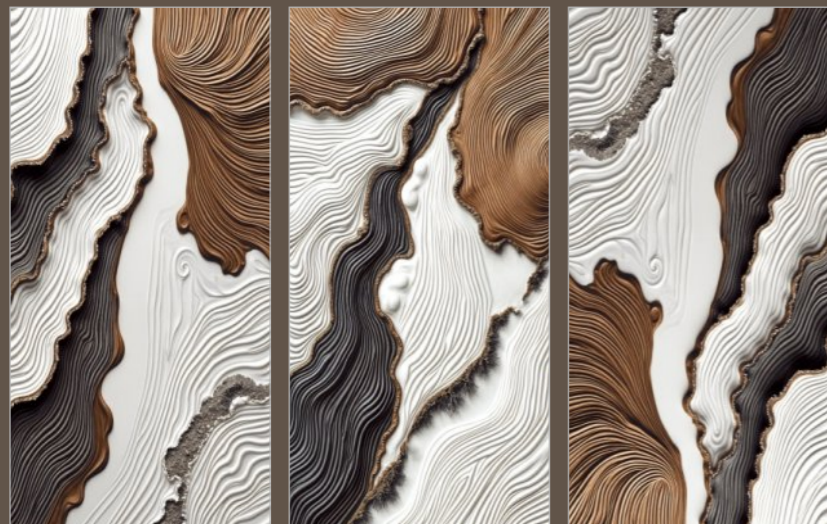

TILES NAME :  
**1036**

RANDOM :  
**03**

FINISH :  
**HIGHGLOSS  
+ GLODEN CARVING**

SIZE :  
**600X1200MM**

PREVIEW OF 1036  
600X1200MM / HIGHGLOSS WITH GOLDEN CARVING

TILES NAME :  
**1037**

RANDOM :  
**02**