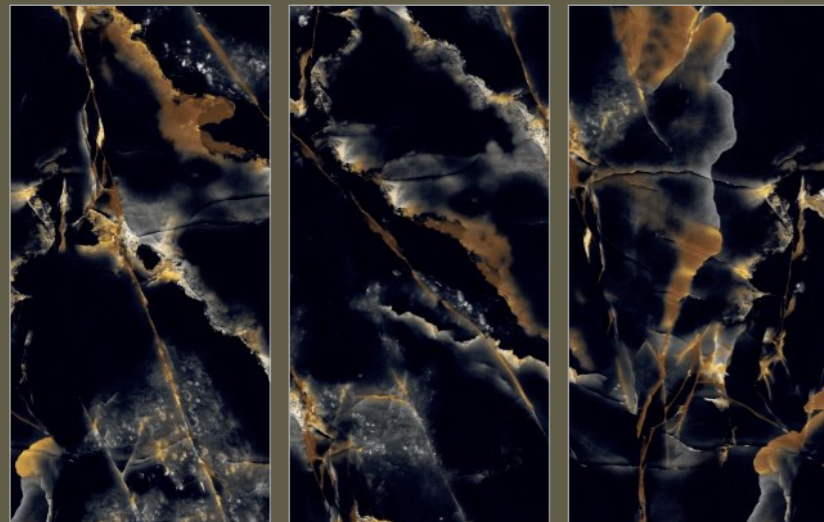

SIZE :  
**600X1200MM**

PREVIEW OF 1038  
600X1200MM / HIGHGLOSS WITH GOLDEN CARVING

TILES NAME :  
**1039**

RANDOM :  
**03**

FINISH :  
**HIGHGLOSS  
+ GLODEN CARVING**

SIZE :  
**600X1200MM**

PREVIEW OF 1039  
600X1200MM / HIGHGLOSS WITH GOLDEN CARVING