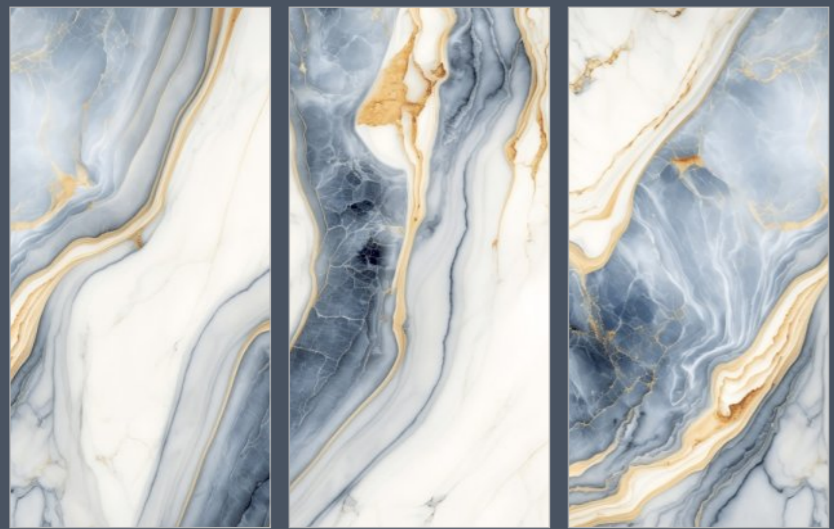

SIZE :  
**600X1200MM**

PREVIEW OF 1003  
600X1200MM / HIGHGLOSS WITH GOLDEN CARVING

TILES NAME :  
**1004**

RANDOM :  
**03**

FINISH :  
**HIGHGLOSS  
+ GLODEN CARVING**

SIZE :  
**600X1200MM**

PREVIEW OF 1004  
600X1200MM / HIGHGLOSS WITH GOLDEN CARVING