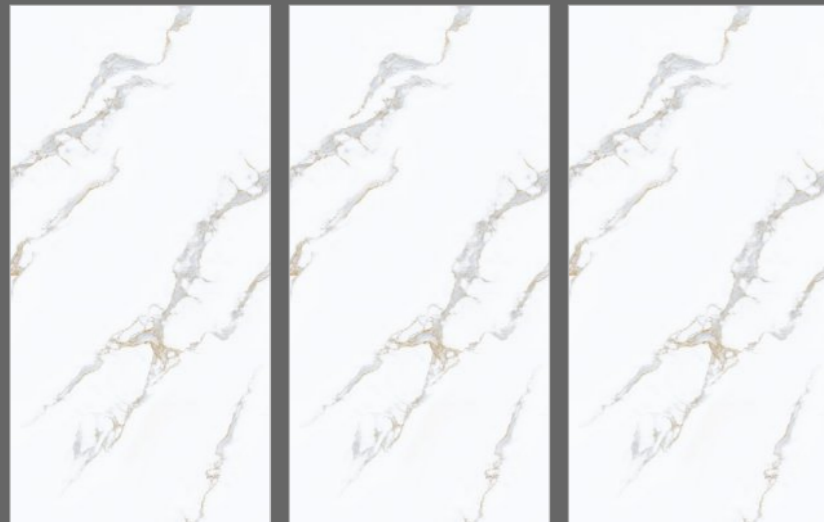

TILES NAME :
1029

RANDOM :
01 - ENDLESS

FINISH :
**HIGHGLOSS
+ GOLDEN CARVING**

SIZE :
600X1200MM