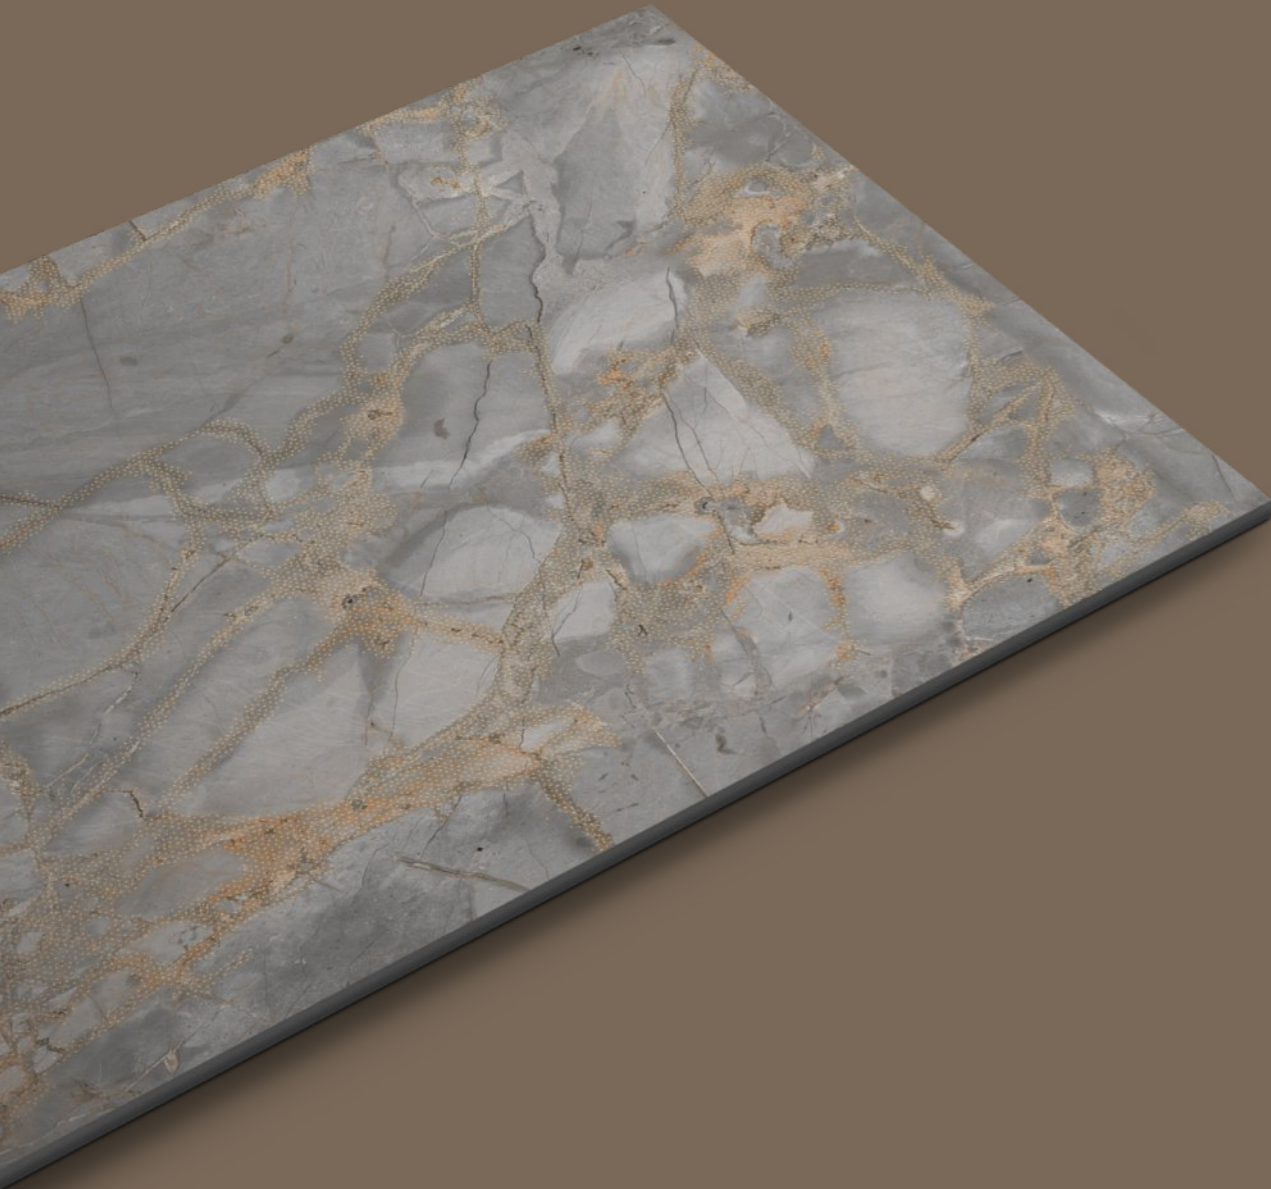

TILES NAME :
1038

RANDOM :
03

FINISH :
**HIGHGLOSS
+ GLODEN CARVING**

SIZE :
600X1200MM