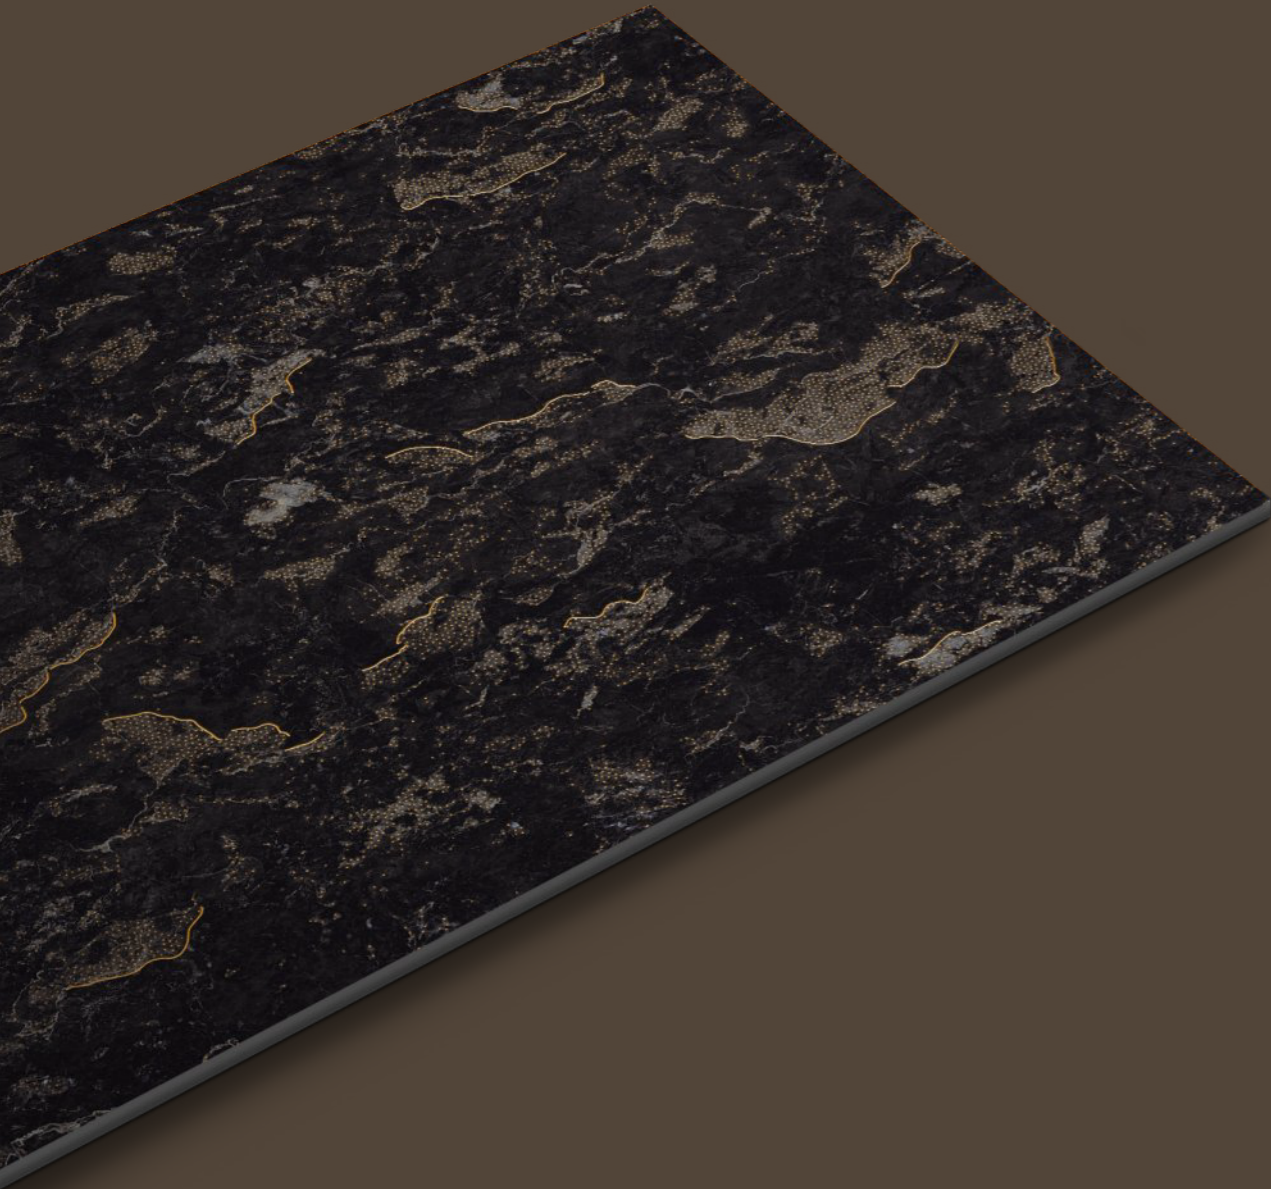

PREVIEW OF 2020  
600X1200MM / HIGHGLOSS WITH GOLDEN CARVING

TILES NAME :  
**2022**

RANDOM :  
**01 - ENDLESS**

FINISH :  
**HIGHGLOSS  
+ GOLDEN CARVING**

SIZE :  
**600X1200MM**

PREVIEW OF 2022  
600X1200MM / HIGHGLOSS WITH GOLDEN CARVING