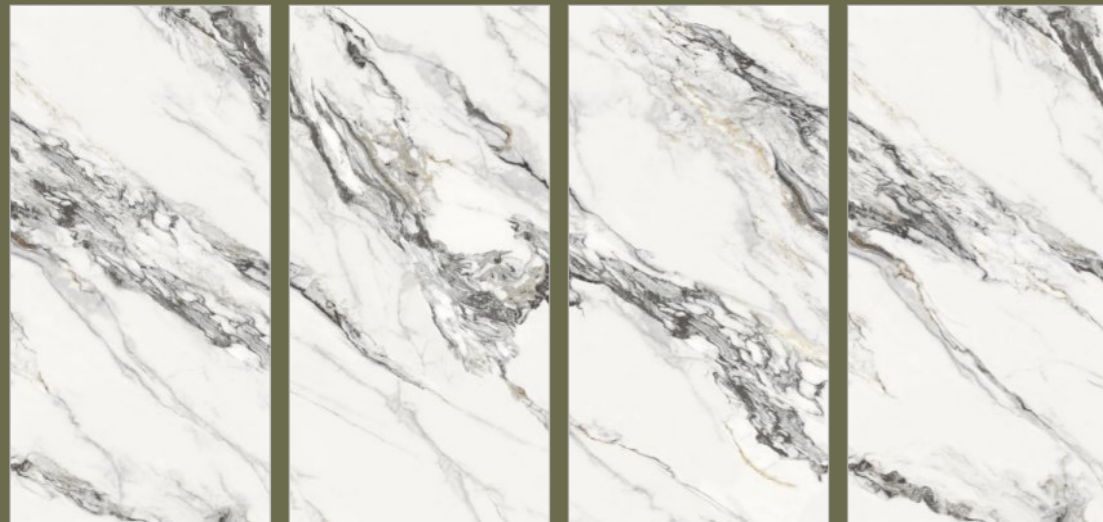

TILES NAME :
1020

RANDOM :
04

FINISH :
**HIGHGLOSS
+ GOLDEN CARVING**

SIZE :
600X1200MM