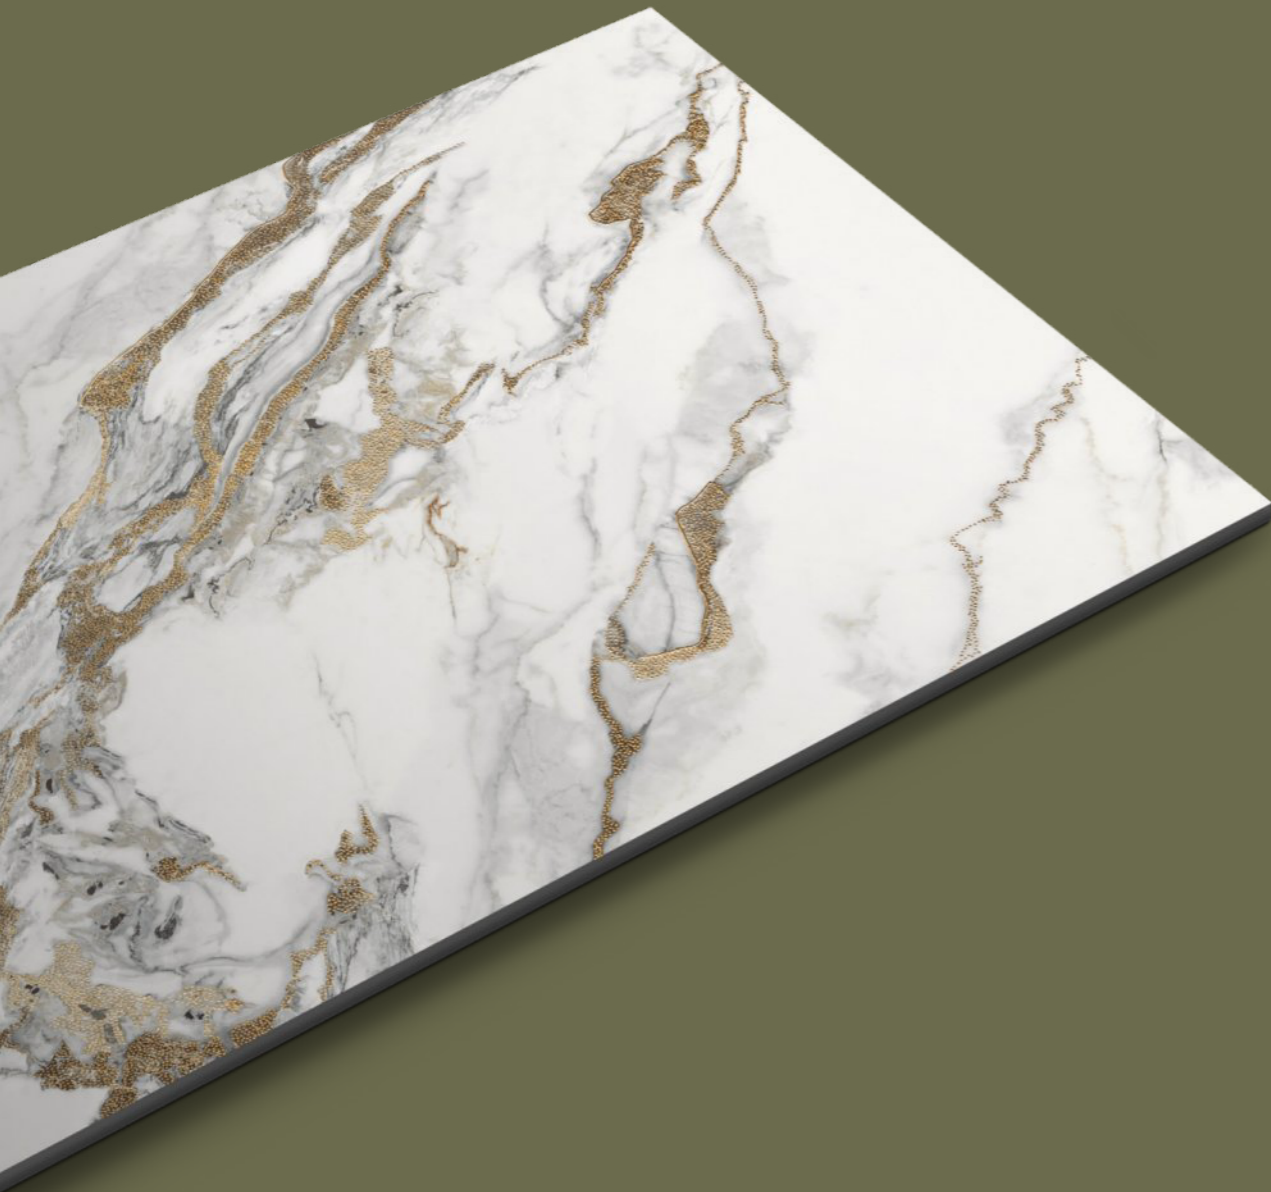

TILES NAME :
1020

RANDOM :
04

FINISH :
**HIGHGLOSS
+ GOLDEN CARVING**

SIZE :
600X1200MM