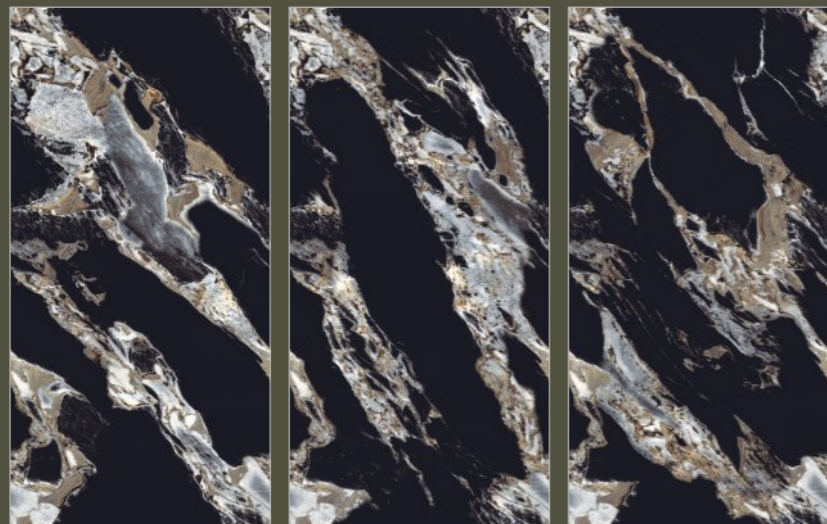

TILES NAME :
2025

RANDOM :
03

FINISH :
**HIGHGLOSS
+ GLODEN CARVING**

SIZE :
600X1200MM