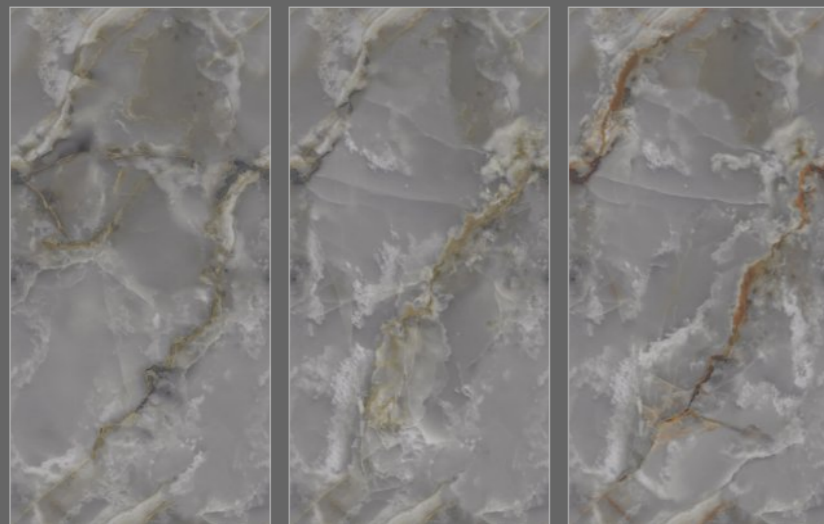

TILES NAME :
1034

RANDOM :
03

FINISH :
**HIGHGLOSS
+ GOLDEN CARVING**

SIZE :
600X1200MM