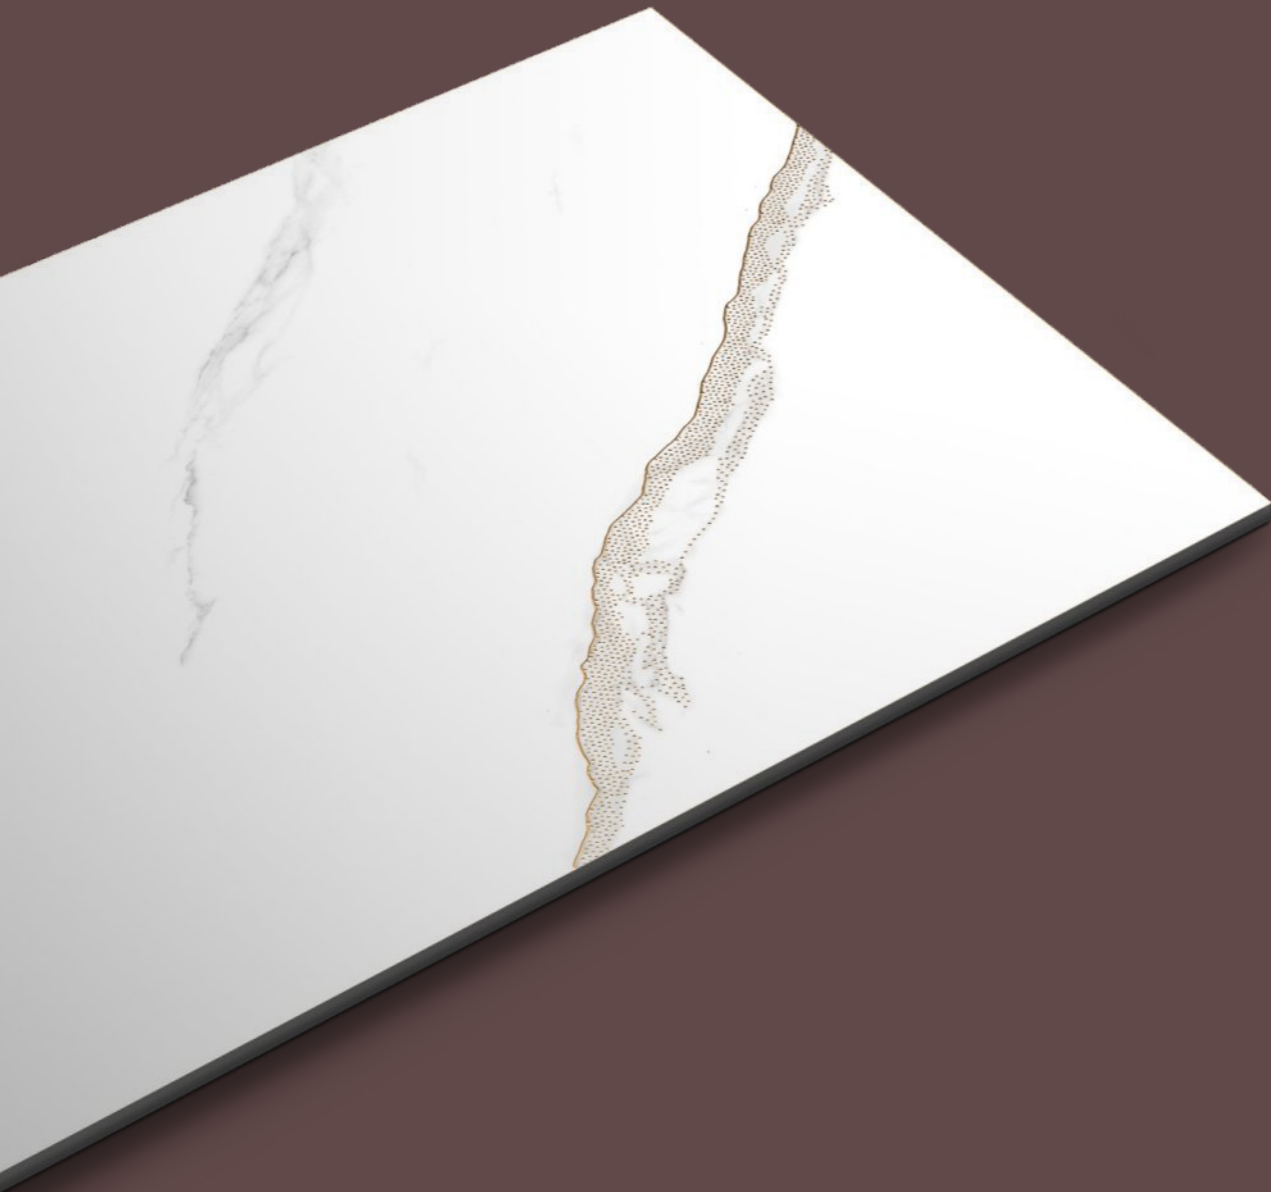

PREVIEW OF 1012  
600X1200MM / HIGHGLOSS WITH GOLDEN CARVING

TILES NAME :  
**1013**

RANDOM :  
**03**

FINISH :  
**HIGHGLOSS  
+ GLODEN CARVING**

SIZE :  
**600X1200MM**

PREVIEW OF 1013  
600X1200MM / HIGHGLOSS WITH GOLDEN CARVING