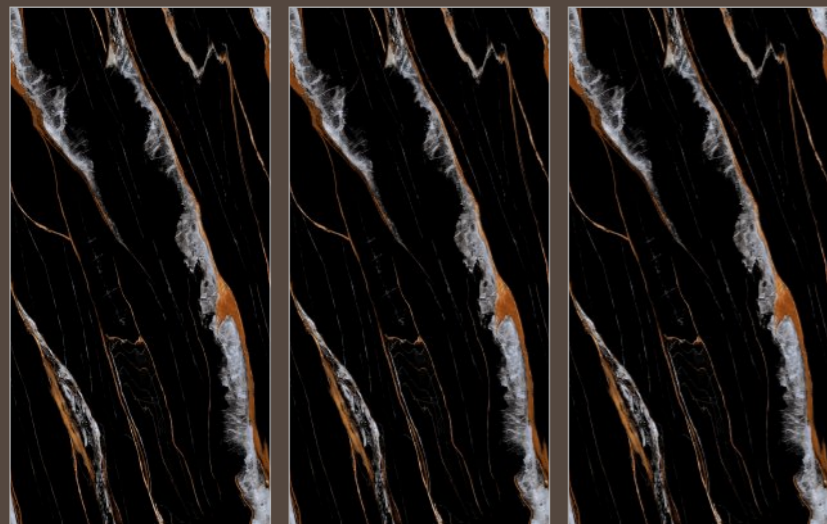

TILES NAME :  
**2010**

RANDOM :  
**01 - ENDLESS**

FINISH :  
**HIGHGLOSS  
+ GLODEN CARVING**

SIZE :  
**600X1200MM**

PREVIEW OF 2010  
600X1200MM / HIGHGLOSS WITH GOLDEN CARVING

TILES NAME :  
**2013**

RANDOM :  
**01 - ENDLESS**