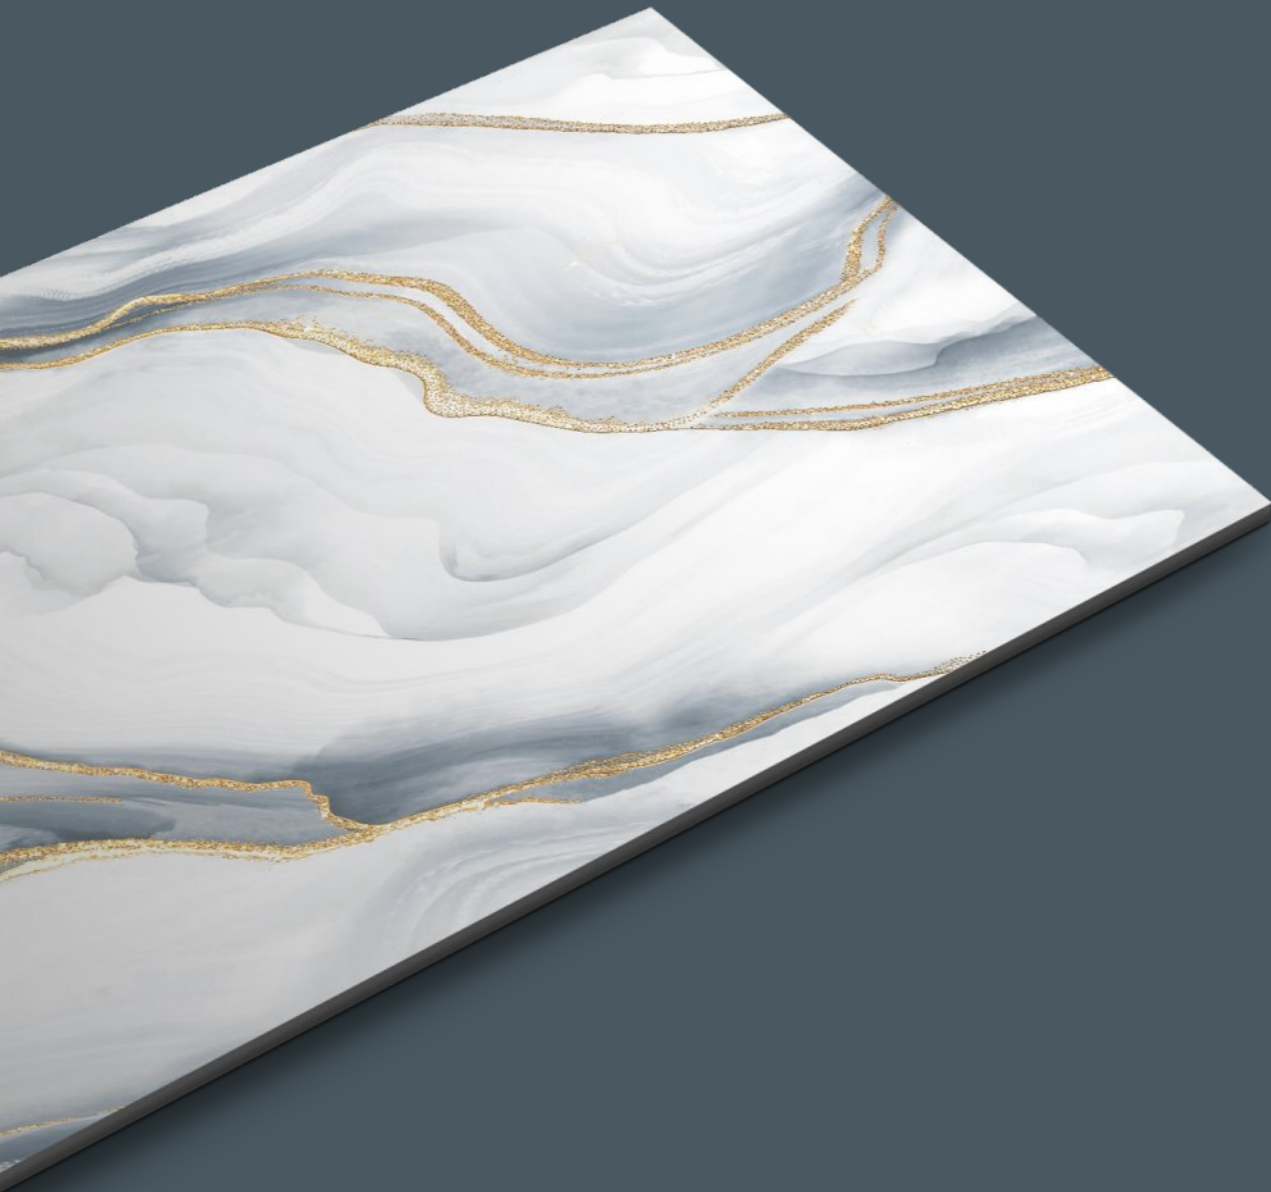

TILES NAME :  
**1021**

RANDOM :  
**03**

FINISH :  
**HIGHGLOSS  
+ GLODEN CARVING**

SIZE :  
**600X1200MM**

PREVIEW OF 1021  
600X1200MM / HIGHGLOSS WITH GOLDEN CARVING

TILES NAME :  
**1028**

RANDOM :  
**01 - ENDLESS**