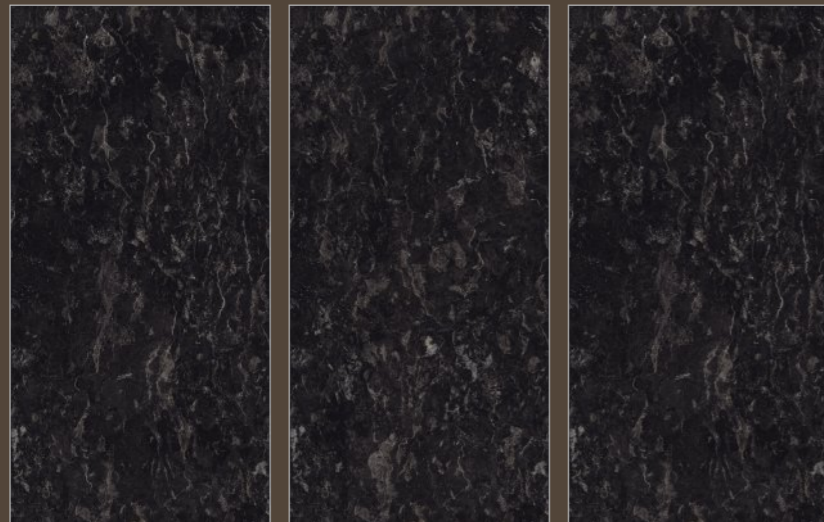

PREVIEW OF 2020  
600X1200MM / HIGHGLOSS WITH GOLDEN CARVING

TILES NAME :  
**2022**

RANDOM :  
**01 - ENDLESS**

FINISH :  
**HIGHGLOSS  
+ GOLDEN CARVING**

SIZE :  
**600X1200MM**

PREVIEW OF 2022  
600X1200MM / HIGHGLOSS WITH GOLDEN CARVING