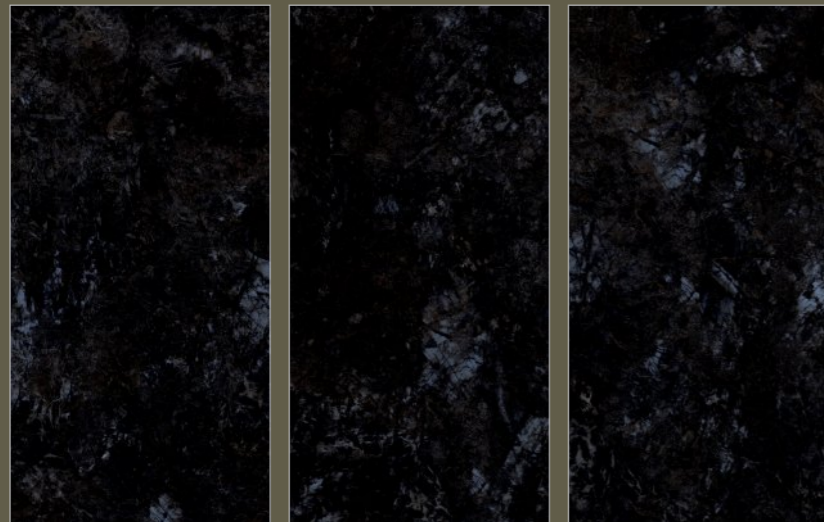

TILES NAME :
2020

RANDOM :
01

FINISH :
**HIGHGLOSS
+ GOLDEN CARVING**

SIZE :
600X1200MM