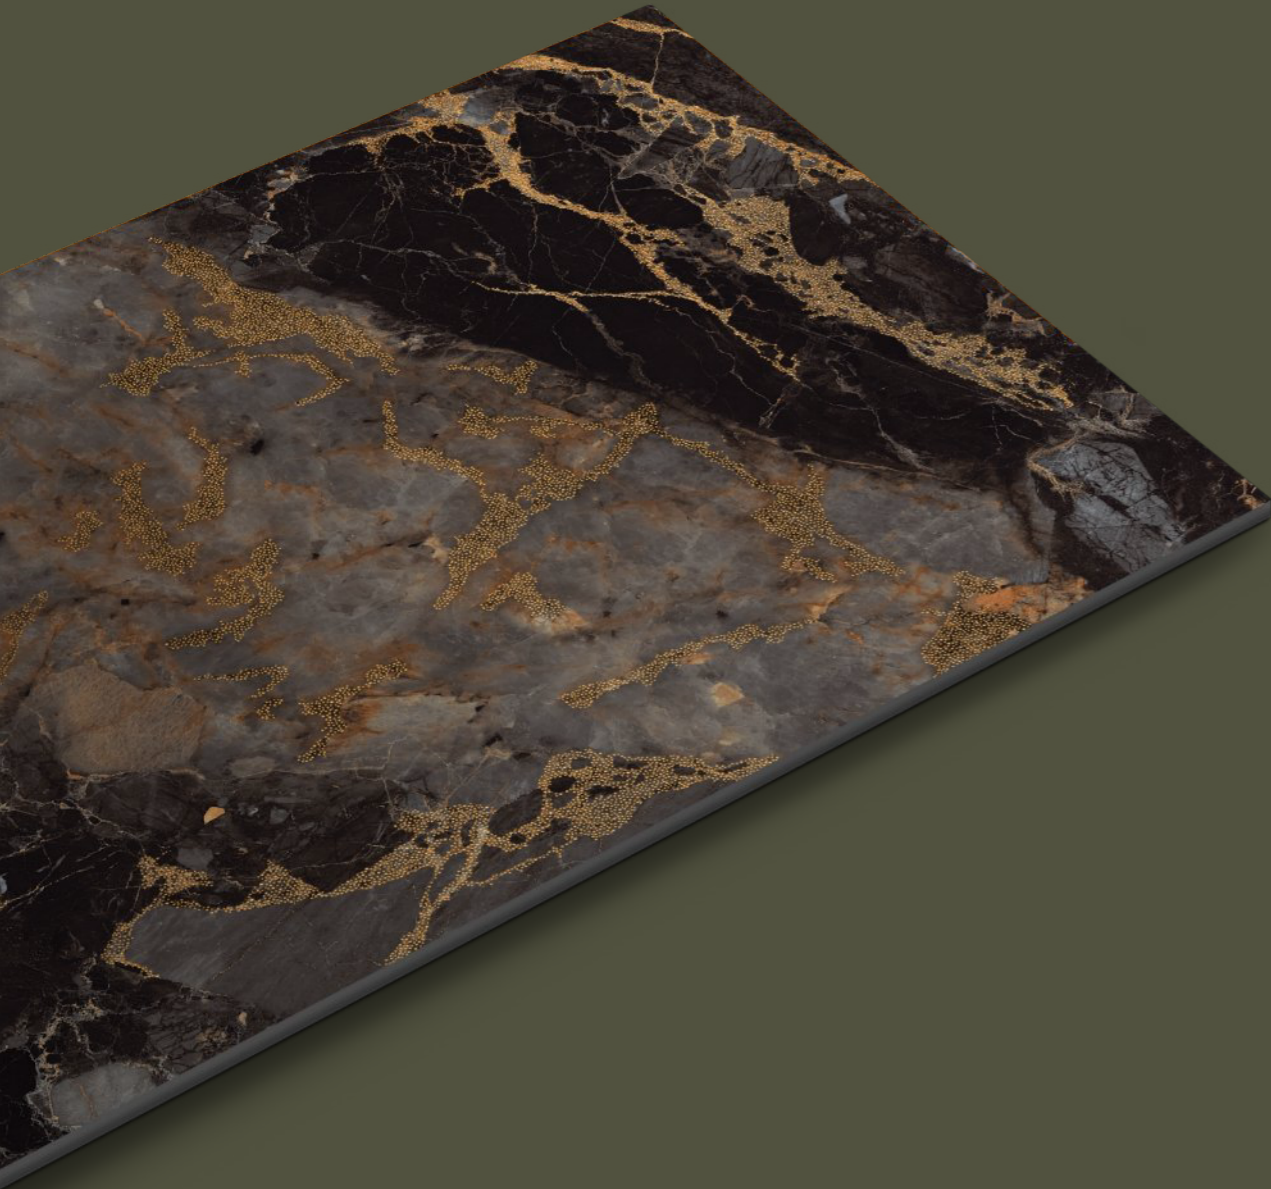

TILES NAME :
2005

RANDOM :
03

FINISH :
**HIGHGLOSS
+ GLODEN CARVING**

SIZE :
600X1200MM