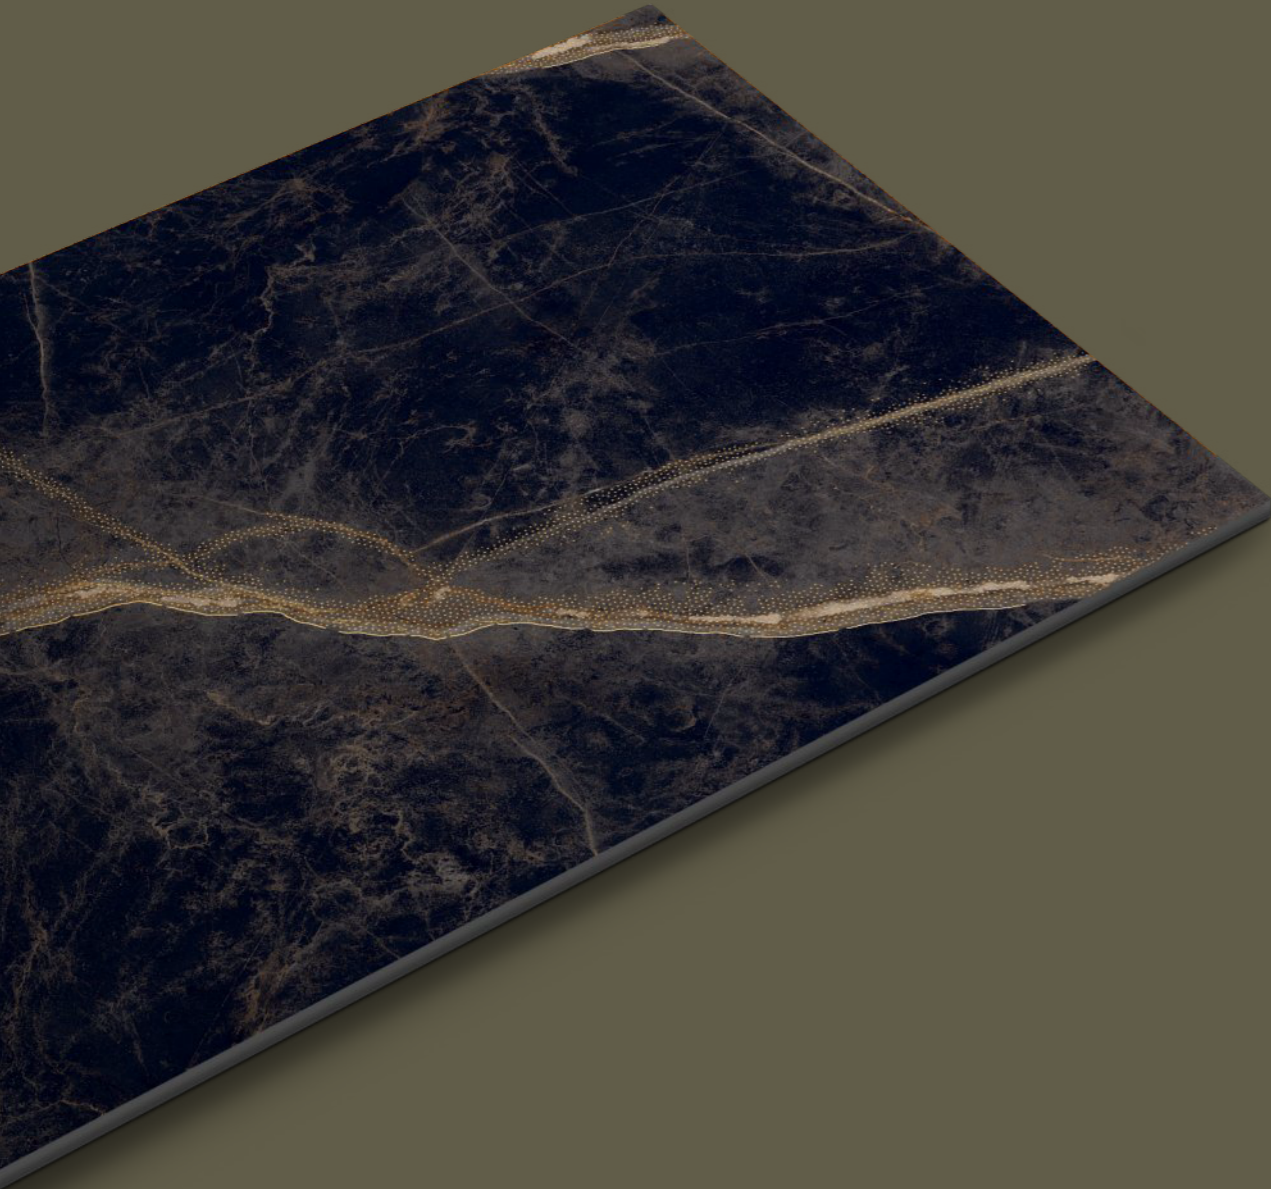

TILES NAME :
2022

RANDOM :
01 - ENDLESS

FINISH :
**HIGHGLOSS
+ GOLDEN CARVING**

SIZE :
600X1200MM