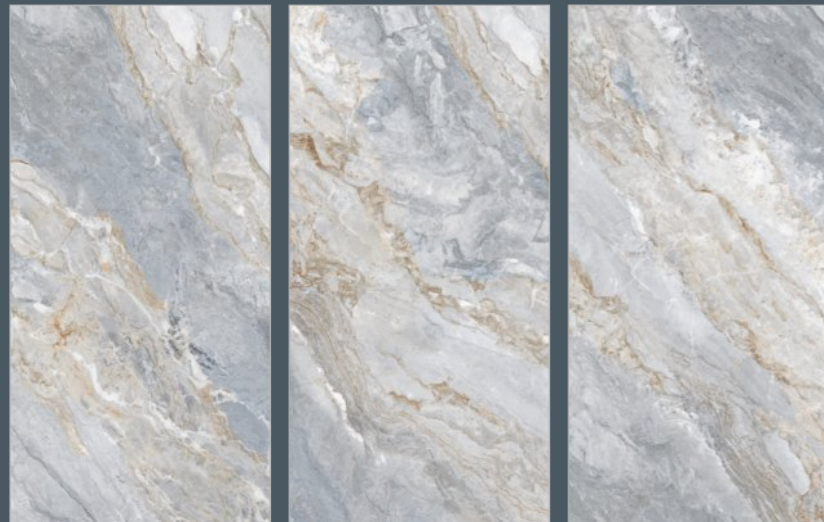

TILES NAME :
1016

RANDOM :
03

FINISH :
**HIGHGLOSS
+ GLODEN CARVING**

SIZE :
600X1200MM