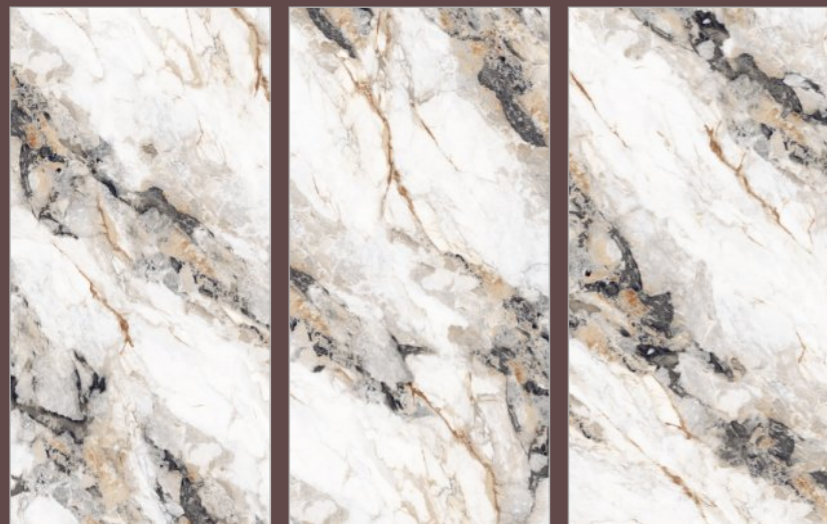

SIZE :  
**600X1200MM**

PREVIEW OF 1016  
600X1200MM / HIGHGLOSS WITH GOLDEN CARVING

TILES NAME :  
**1017**

RANDOM :  
**03**

FINISH :  
**HIGHGLOSS  
+ GOLDEN CARVING**

SIZE :  
**600X1200MM**

PREVIEW OF 1017  
600X1200MM / HIGHGLOSS WITH GOLDEN CARVING