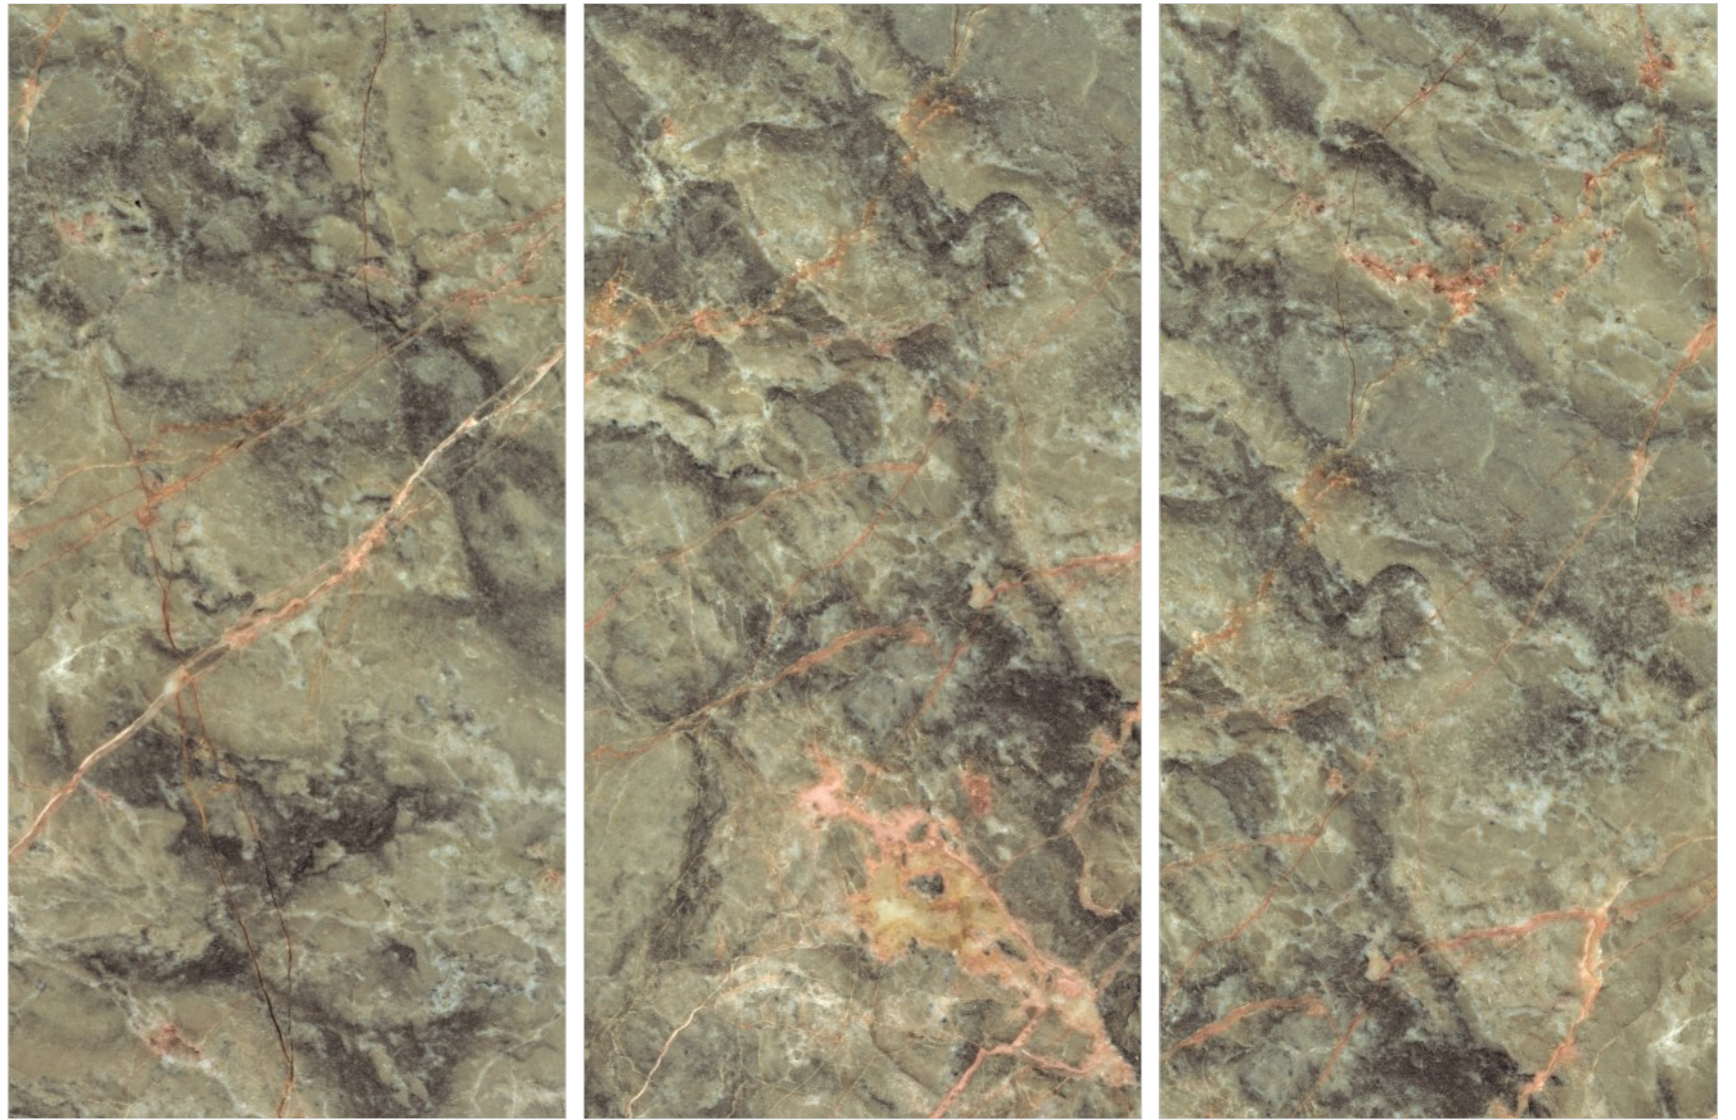

format- **600x1200mm / 2'x4'**
surface- **Golden Carving**
random- **03**