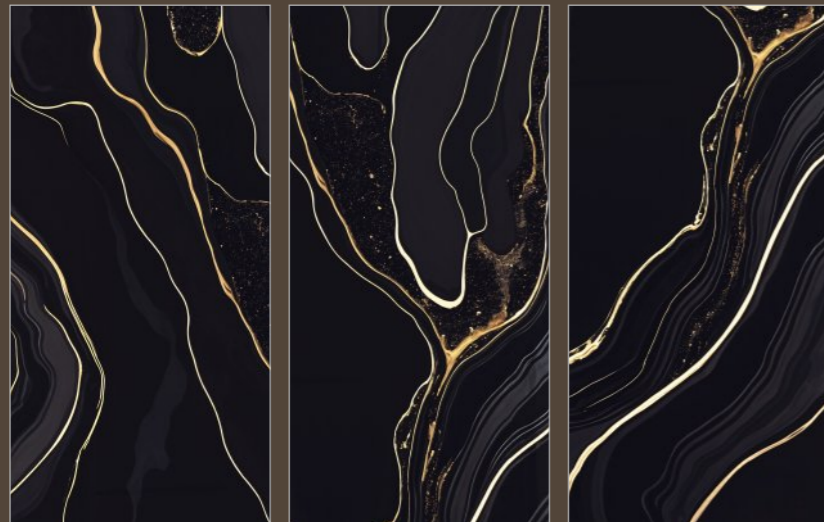

TILES NAME :
2026

RANDOM :
03

FINISH :
**HIGHGLOSS
+ GLODEN CARVING**

SIZE :
600X1200MM