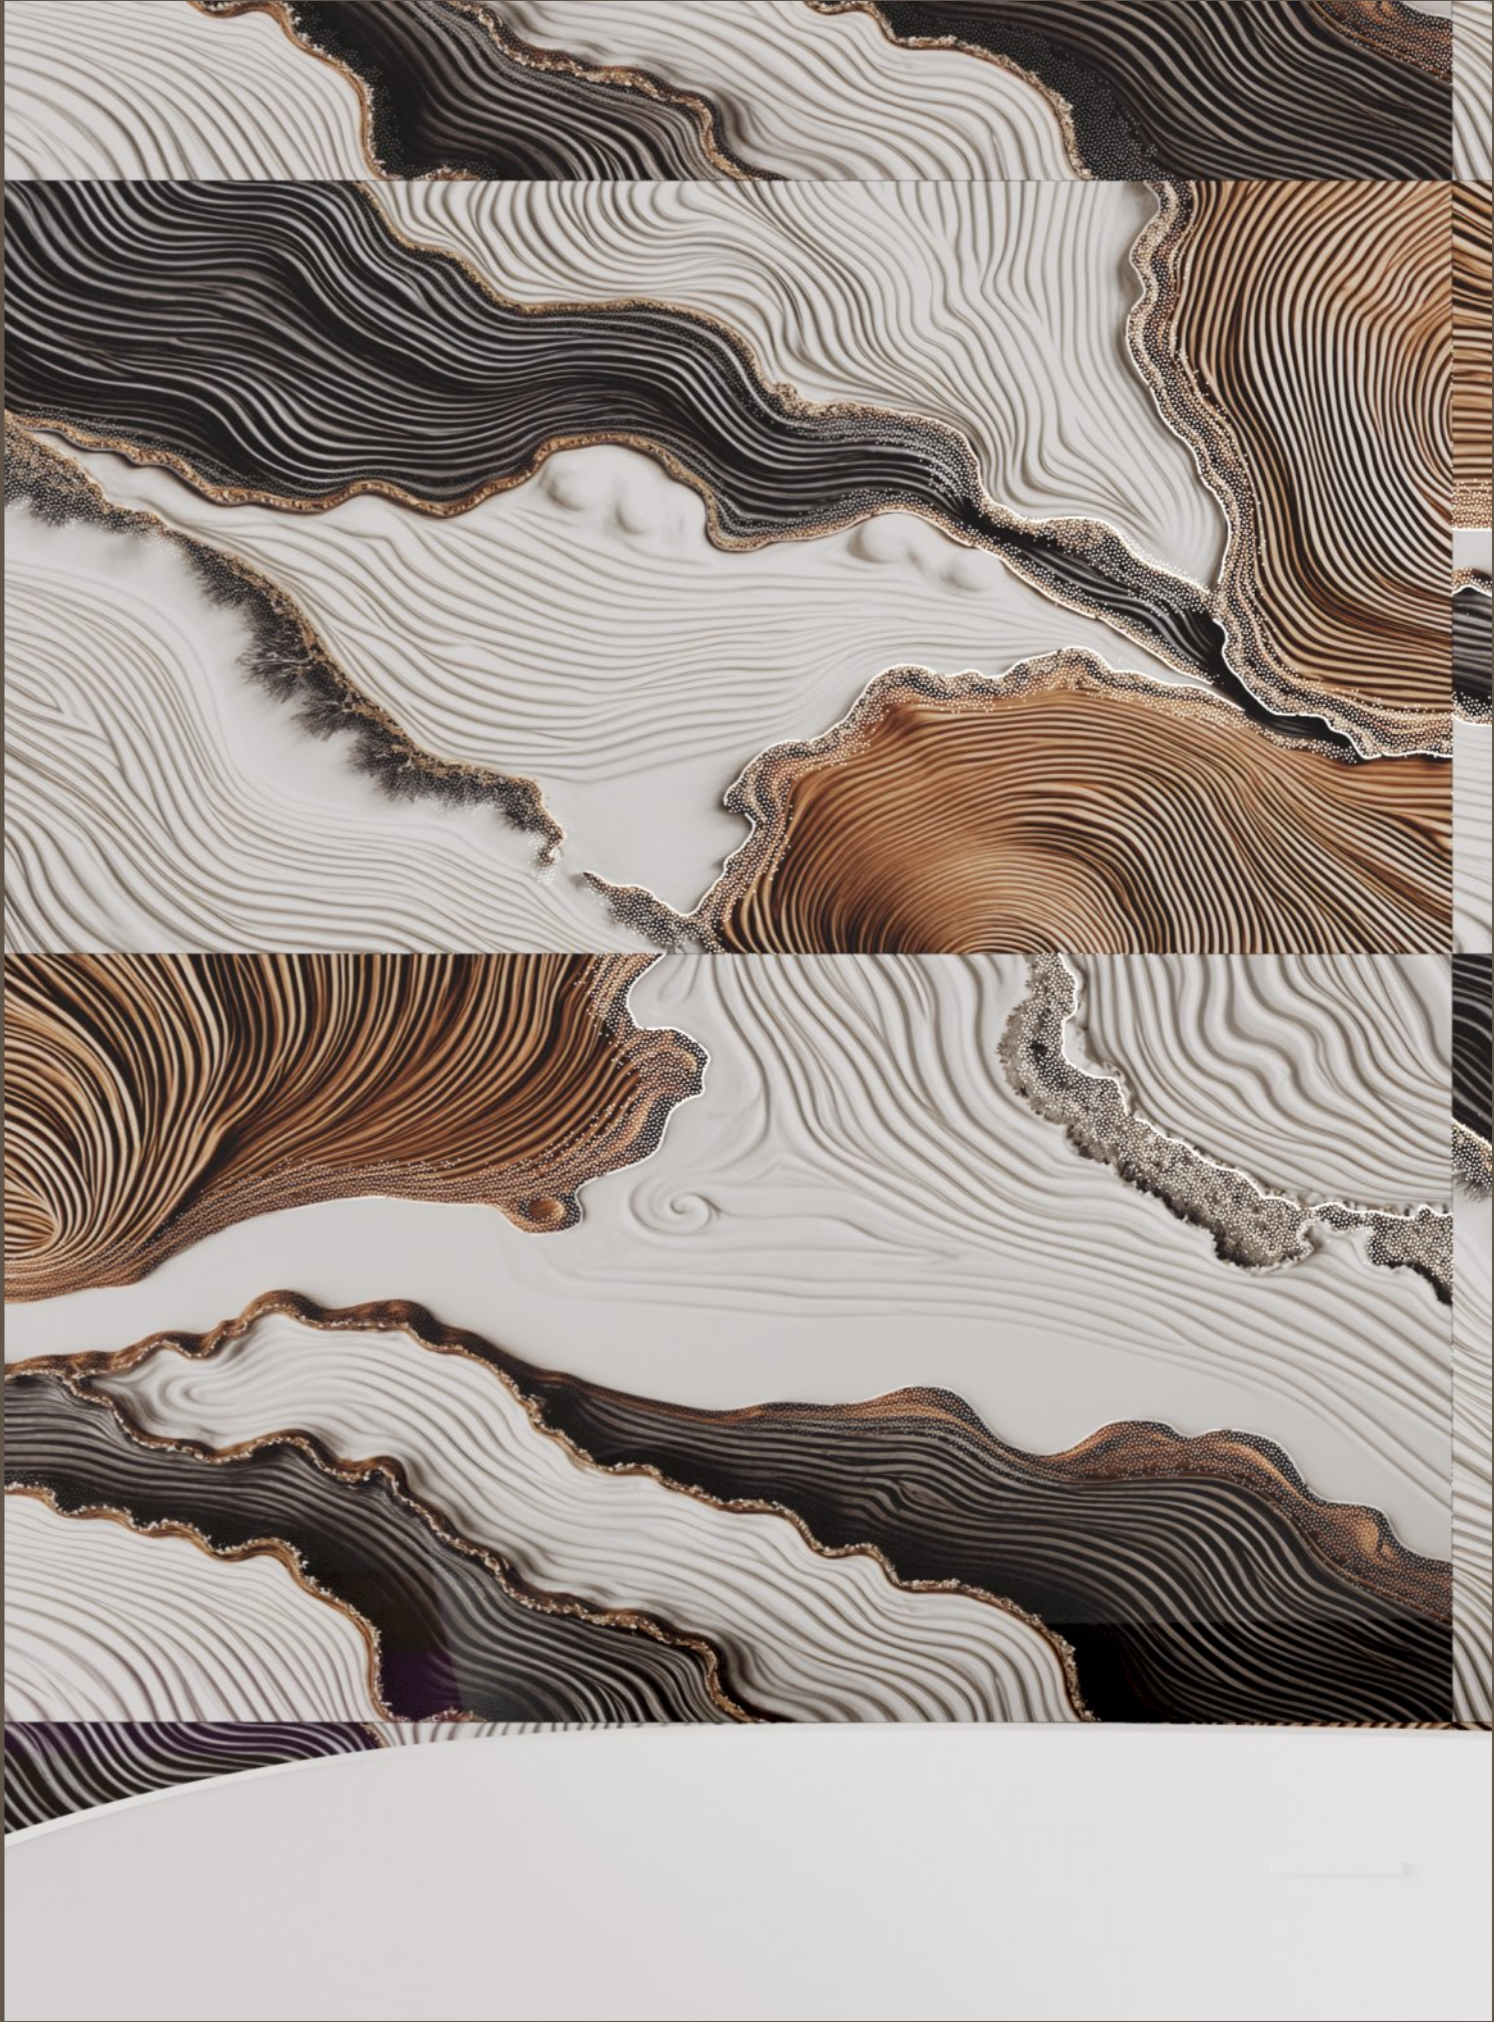

TILES NAME :  
**1036**

RANDOM :  
**03**

FINISH :  
**HIGHGLOSS  
+ GLODEN CARVING**

SIZE :  
**600X1200MM**

PREVIEW OF 1036  
600X1200MM / HIGHGLOSS WITH GOLDEN CARVING

TILES NAME :  
**1037**

RANDOM :  
**02**