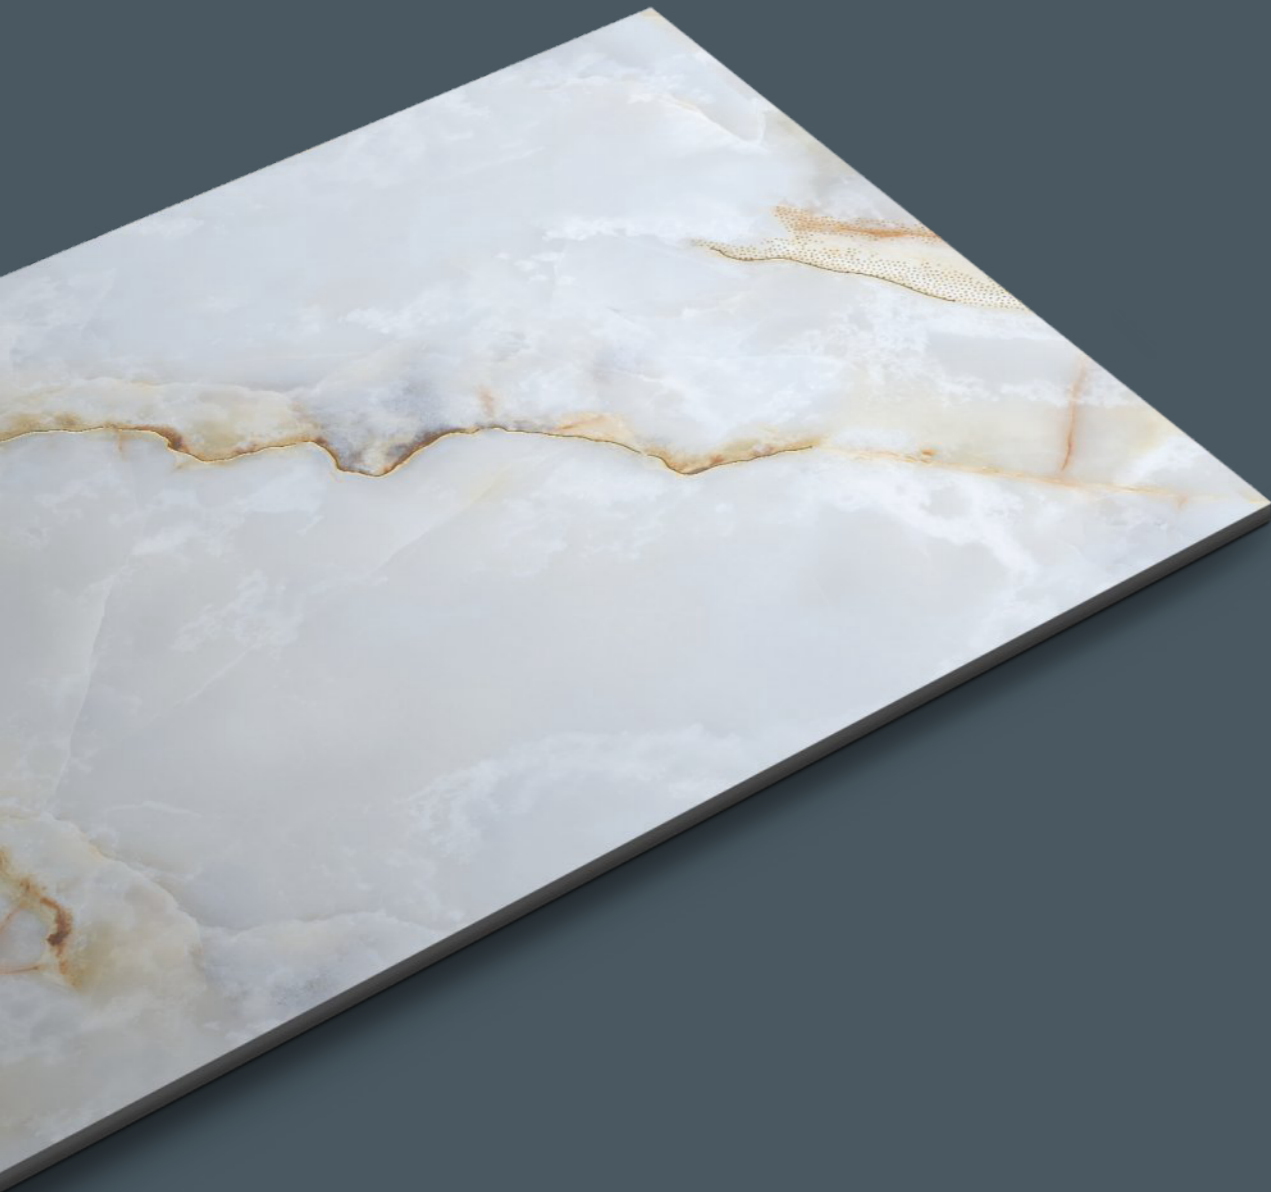

TILES NAME :  
**1032**

RANDOM :  
**03**

FINISH :  
**HIGHGLOSS  
+ GLODEN CARVING**

SIZE :  
**600X1200MM**

PREVIEW OF 1032  
600X1200MM / HIGHGLOSS WITH GOLDEN CARVING

TILES NAME :  
**1033**

RANDOM :  
**03**