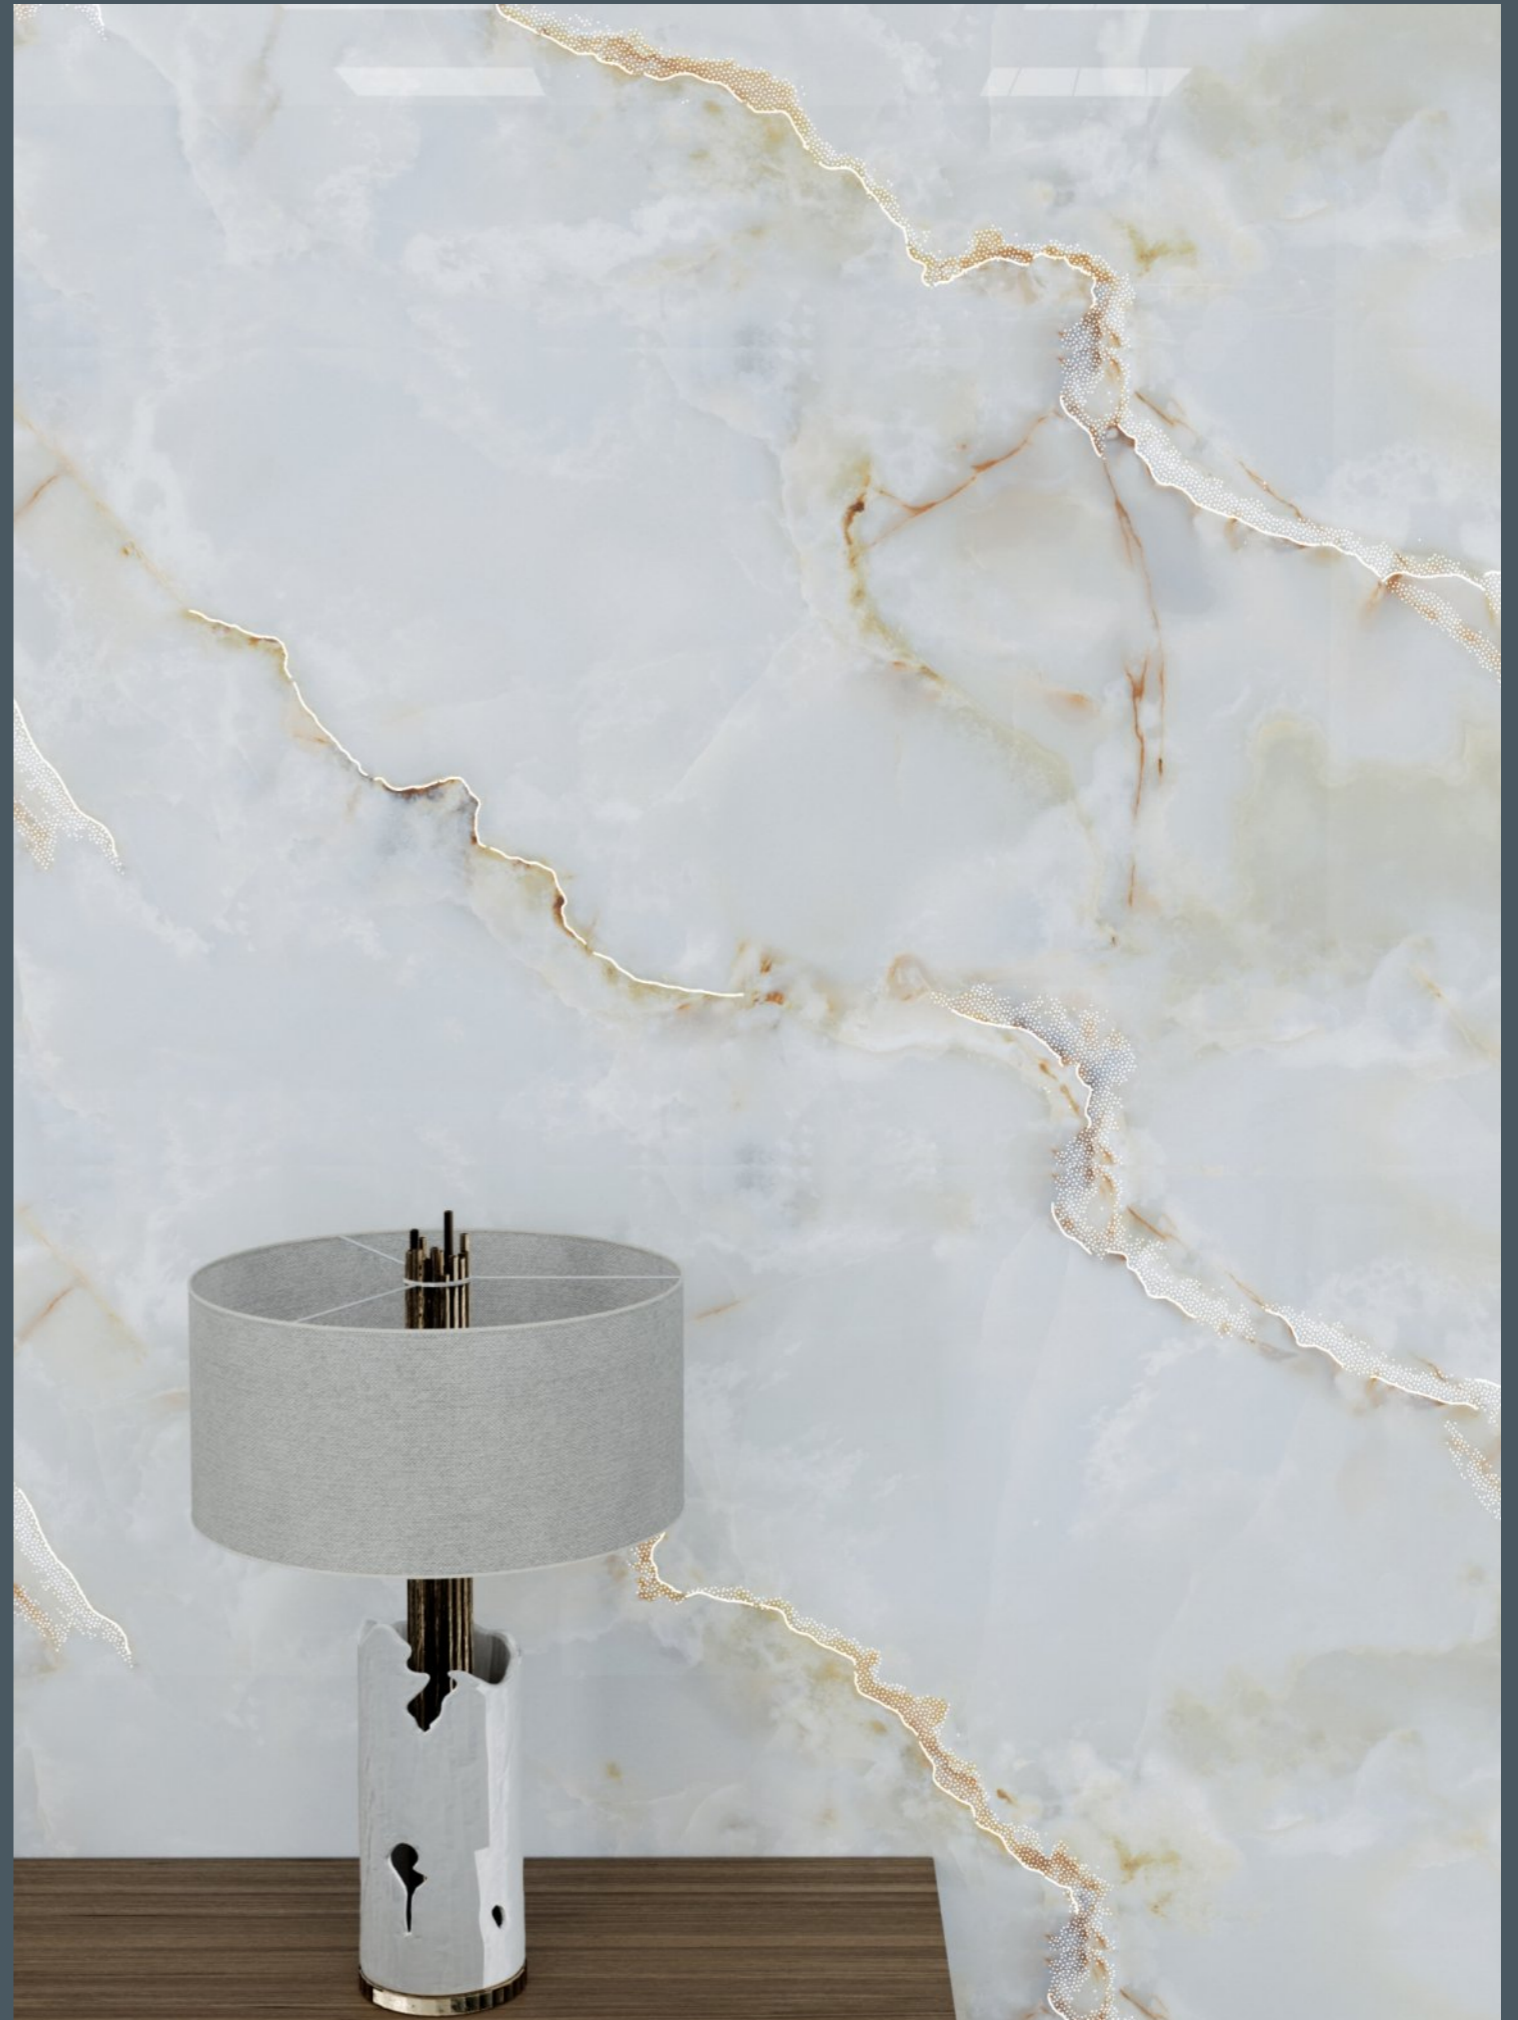

TILES NAME :
1033

RANDOM :
03

FINISH :
**HIGHGLOSS
+ GOLDEN CARVING**

SIZE :
600X1200MM