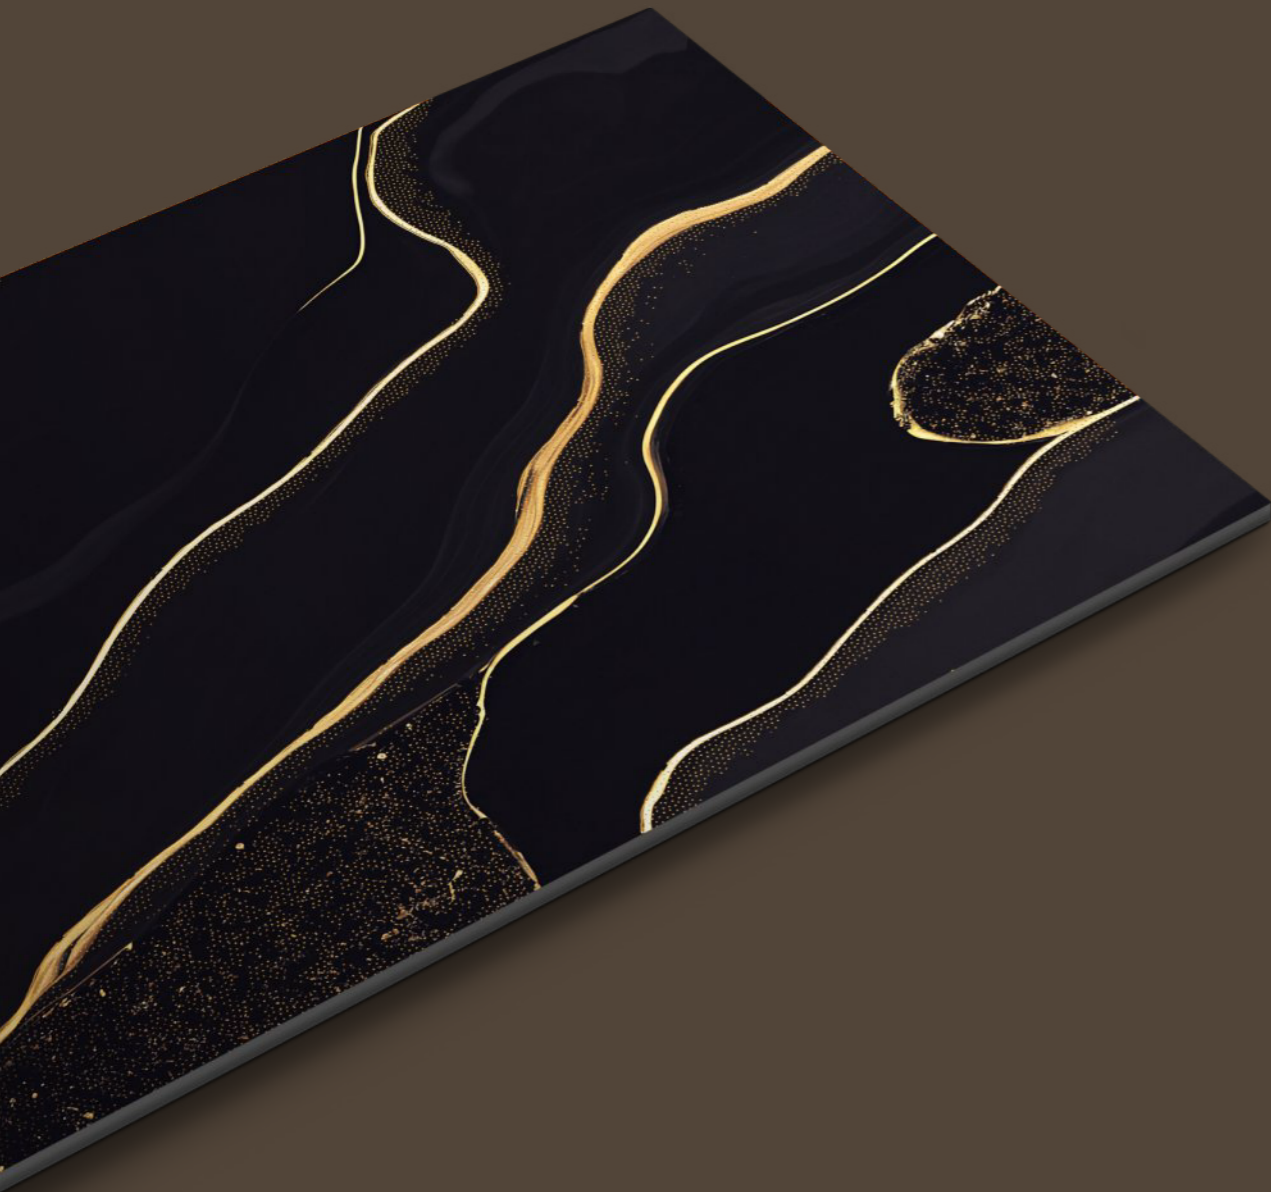

TILES NAME :
2026

RANDOM :
03

FINISH :
**HIGHGLOSS
+ GLODEN CARVING**

SIZE :
600X1200MM