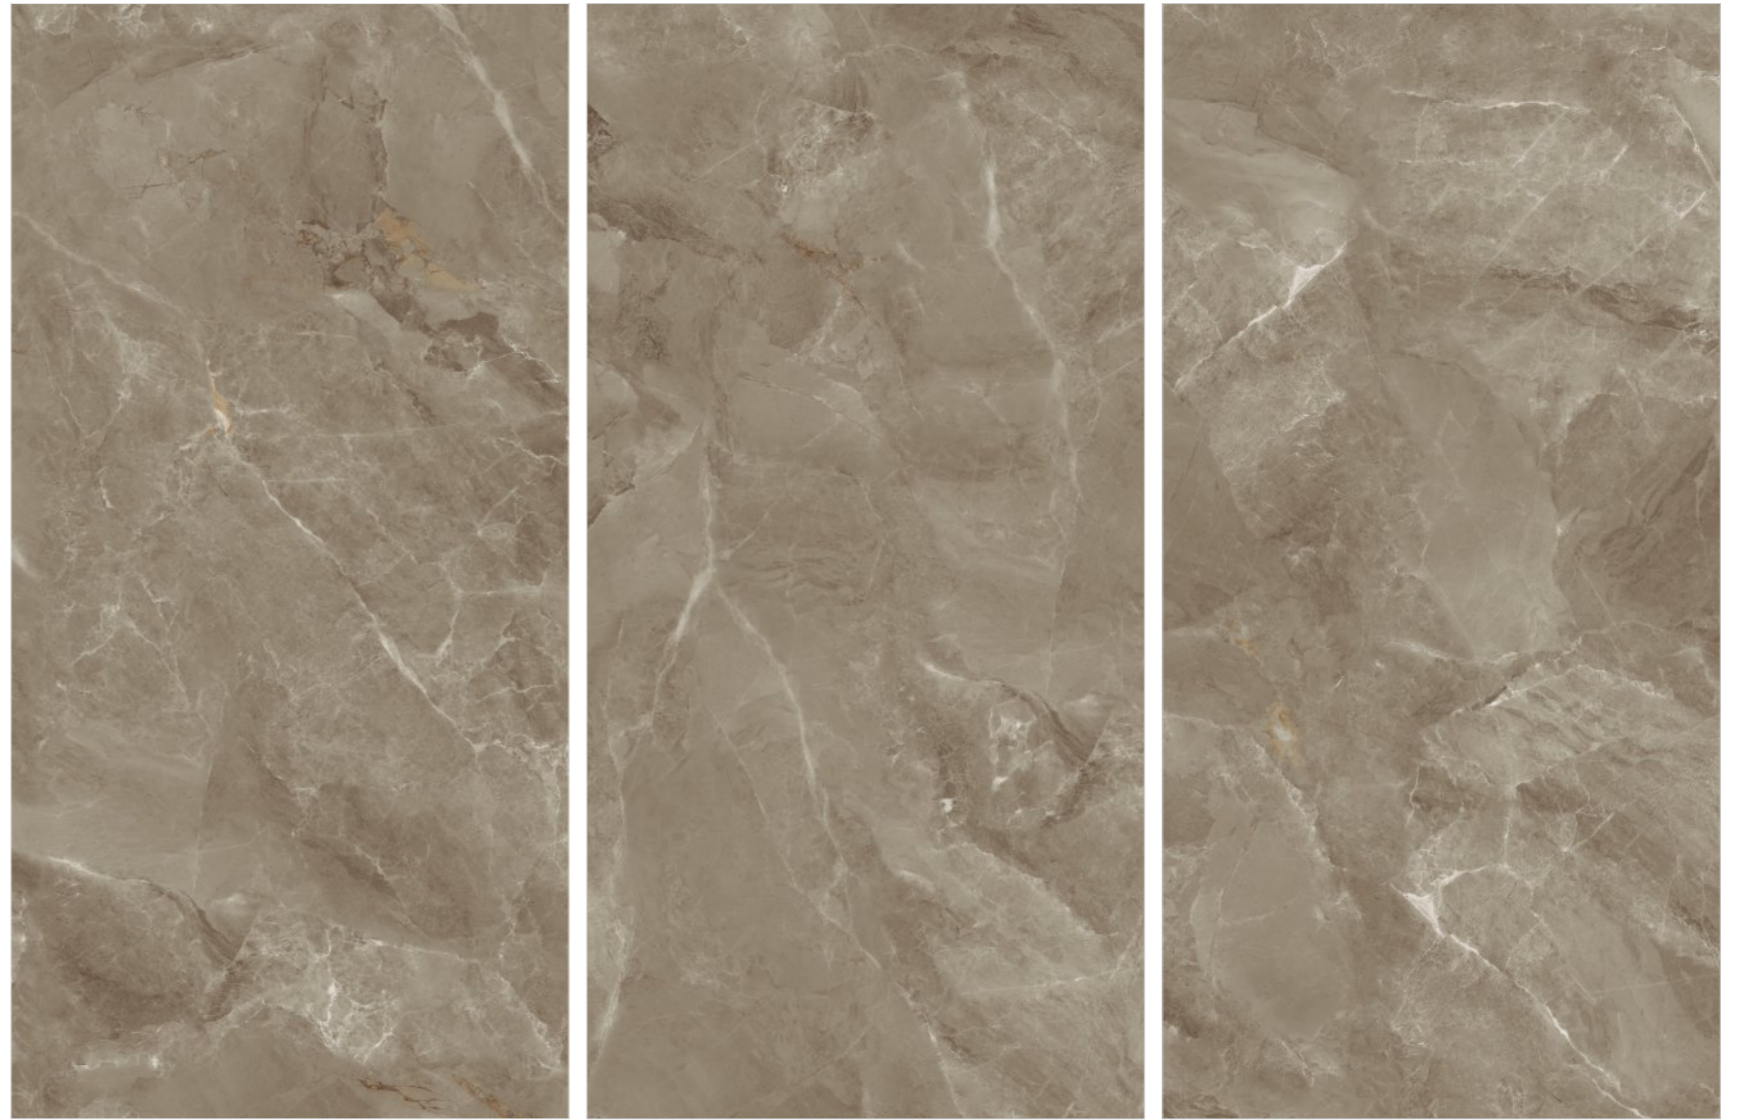

format- **600x1200mm / 2'x4'**
surface- **Golden Carving**
random- **03**