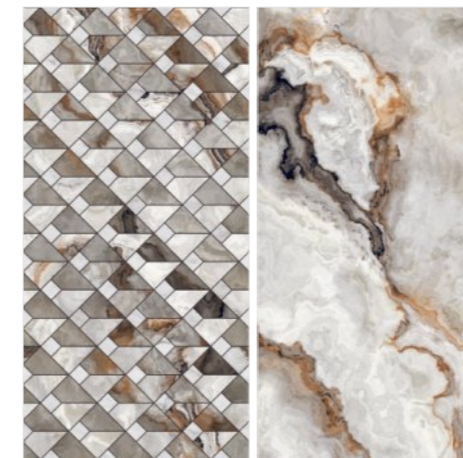

SIZE :  
**600X1200MM**

PREVIEW OF 1007  
600X1200MM / HIGHGLOSS WITH GOLDEN CARVING

An Innovative &  
Inspiring Collection  
That Brings A New Era  
Of Modern Space

wall - **1009 HL / 600x1200mm / Golden Carving**  
floor- **1009 Light / 600x1200mm / Golden Carving**