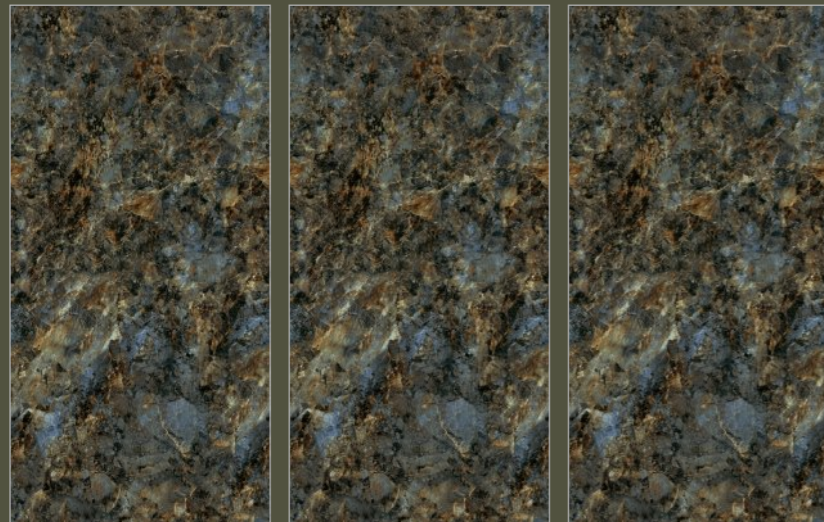

SIZE :  
**600X1200MM**

PREVIEW OF 2004  
600X1200MM / HIGHGLOSS WITH GOLDEN CARVING

TILES NAME :  
**2005**

RANDOM :  
**03**

FINISH :  
**HIGHGLOSS  
+ GLODEN CARVING**

SIZE :  
**600X1200MM**

PREVIEW OF 2005  
600X1200MM / HIGHGLOSS WITH GOLDEN CARVING