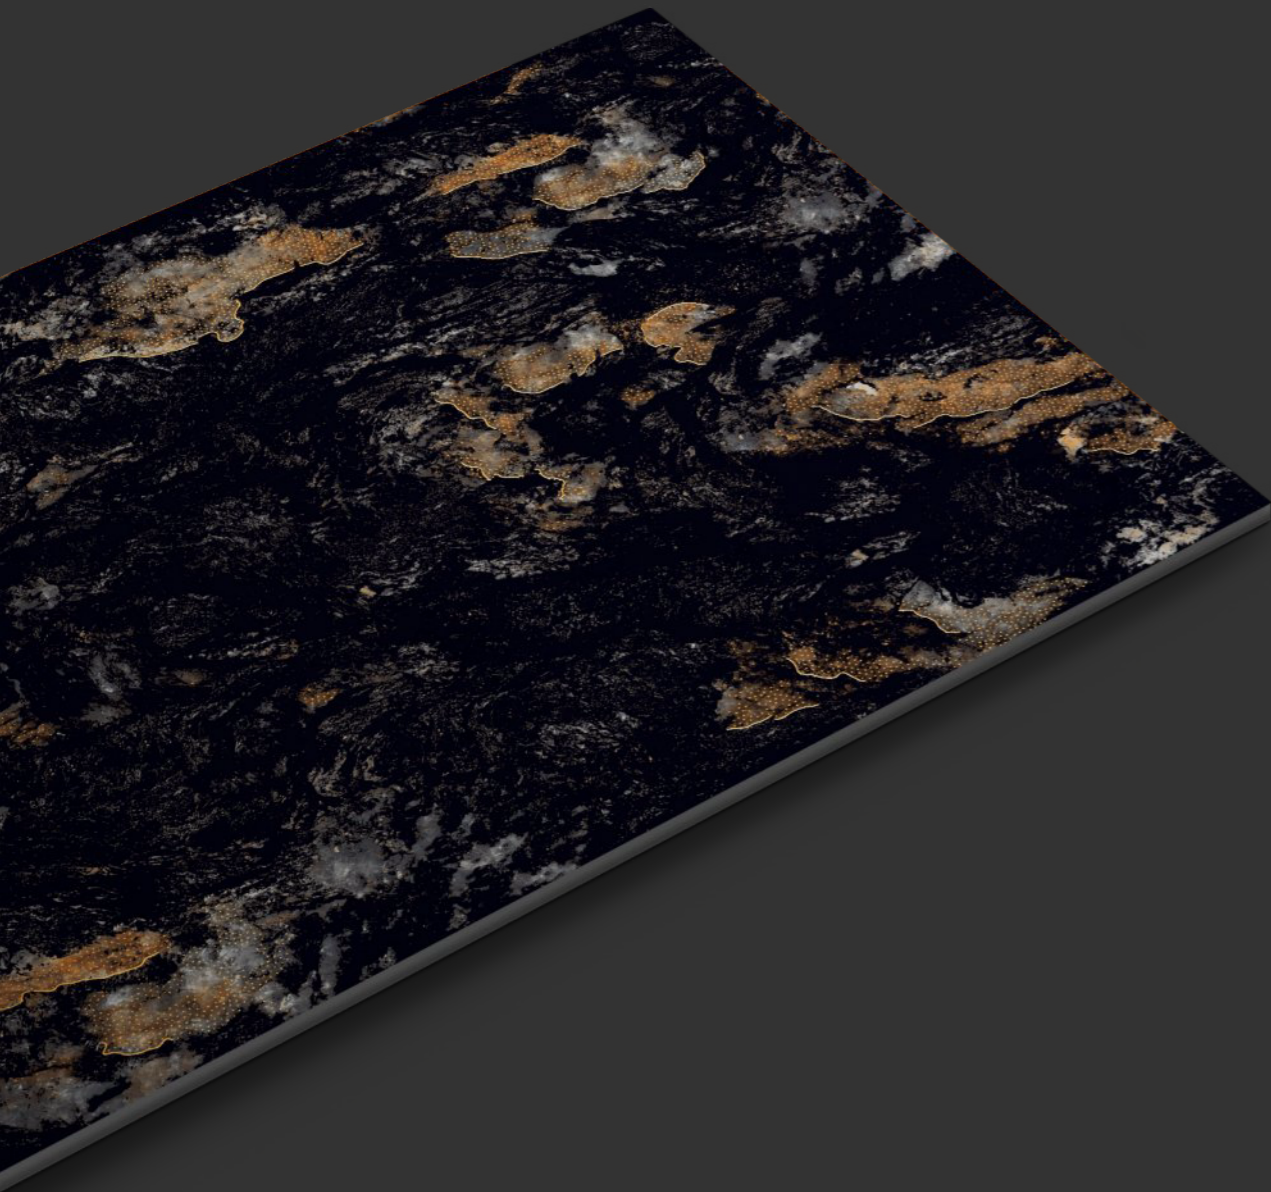

SIZE :  
**600X1200MM**

PREVIEW OF 2025  
600X1200MM / HIGHGLOSS WITH GOLDEN CARVING

TILES NAME :  
**2026**

RANDOM :  
**03**

FINISH :  
**HIGHGLOSS  
+ GLODEN CARVING**

SIZE :  
**600X1200MM**

PREVIEW OF 2026  
600X1200MM / HIGHGLOSS WITH GOLDEN CARVING