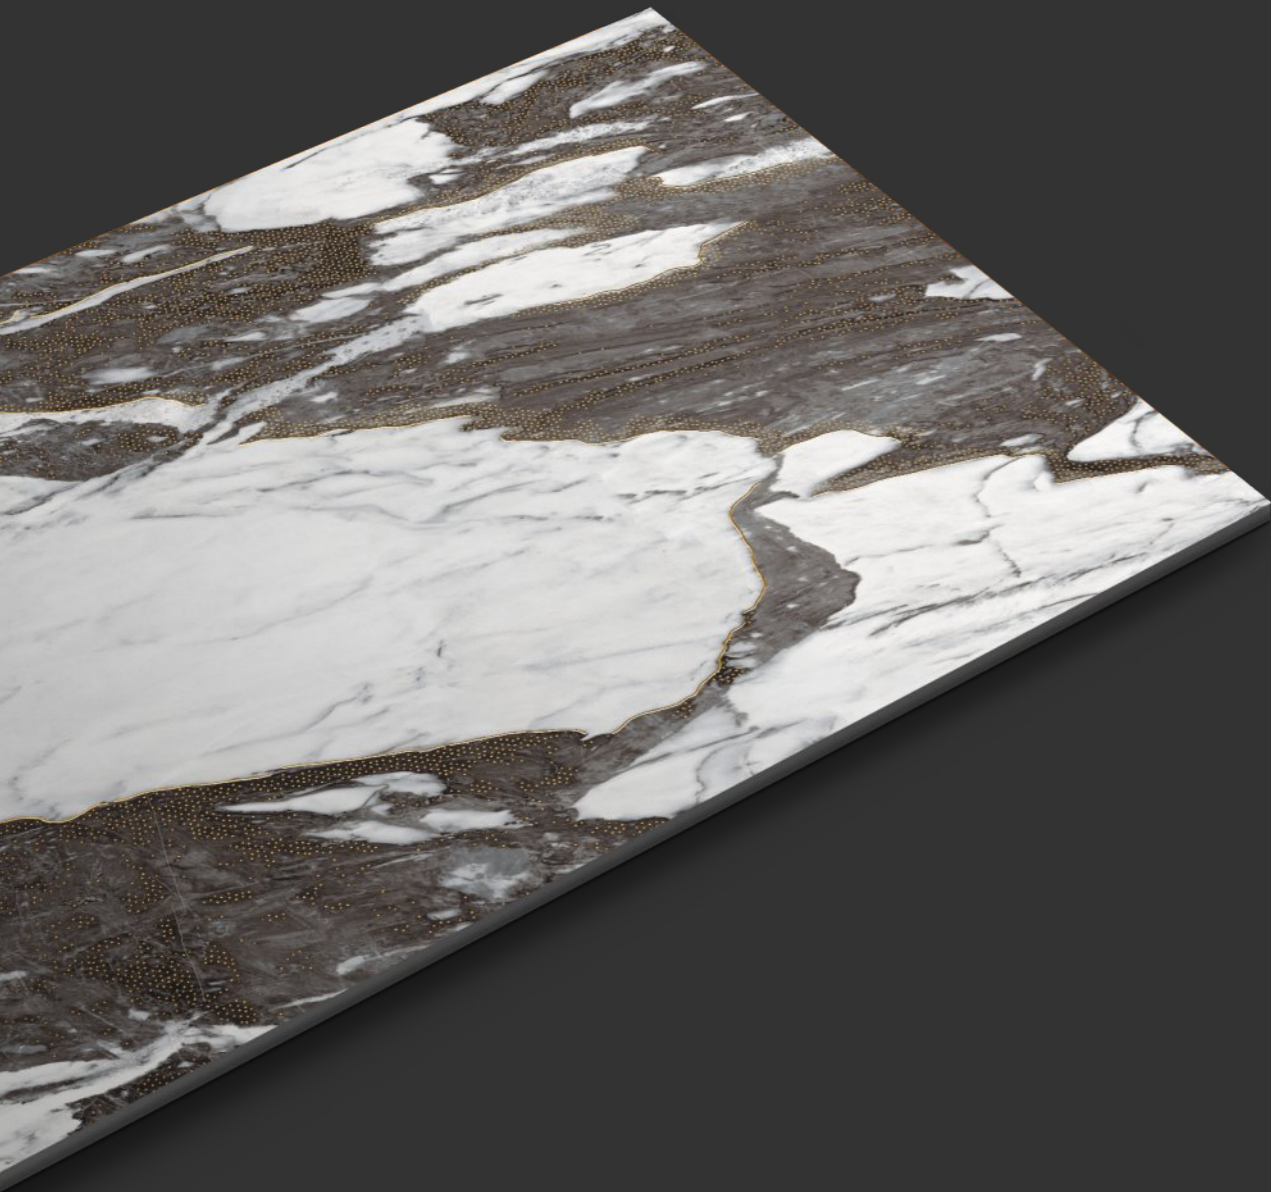

TILES NAME :  
**2023**

RANDOM :  
**02 - ENDLESS**

FINISH :  
**HIGHGLOSS  
+ GLODEN CARVING**

SIZE :  
**600X1200MM**

PREVIEW OF 2023  
600X1200MM / HIGHGLOSS WITH GOLDEN CARVING

TILES NAME :  
**2024**

RANDOM :  
**03 - ENDLESS**