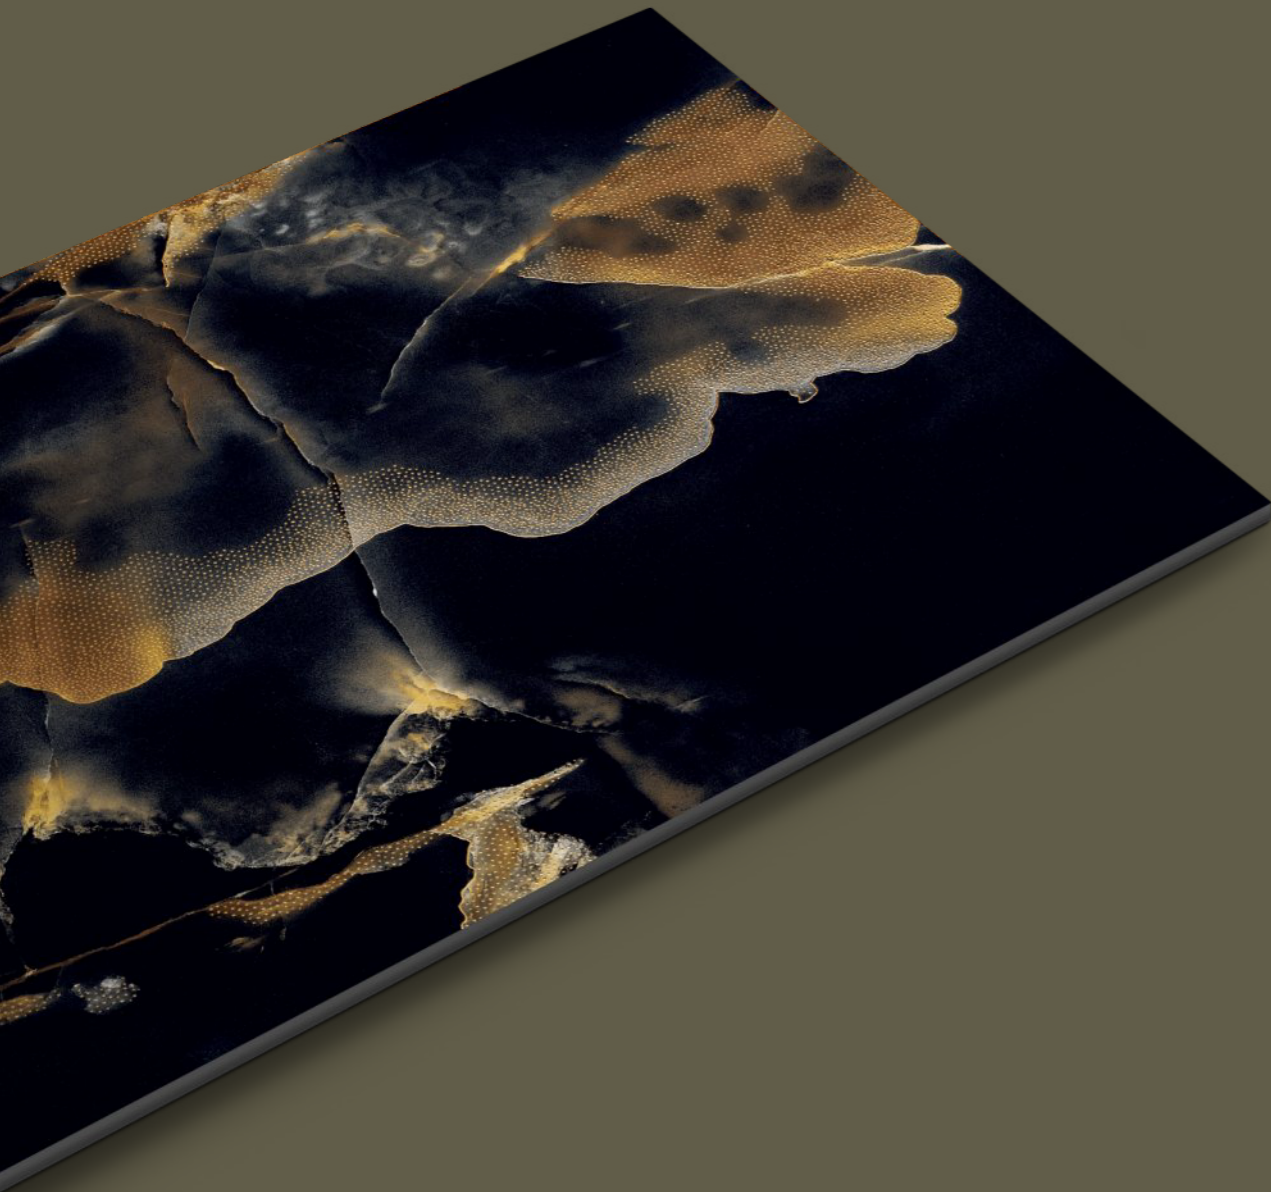

SIZE :  
**600X1200MM**

PREVIEW OF 1038  
600X1200MM / HIGHGLOSS WITH GOLDEN CARVING

TILES NAME :  
**1039**

RANDOM :  
**03**

FINISH :  
**HIGHGLOSS  
+ GLODEN CARVING**

SIZE :  
**600X1200MM**

PREVIEW OF 1039  
600X1200MM / HIGHGLOSS WITH GOLDEN CARVING