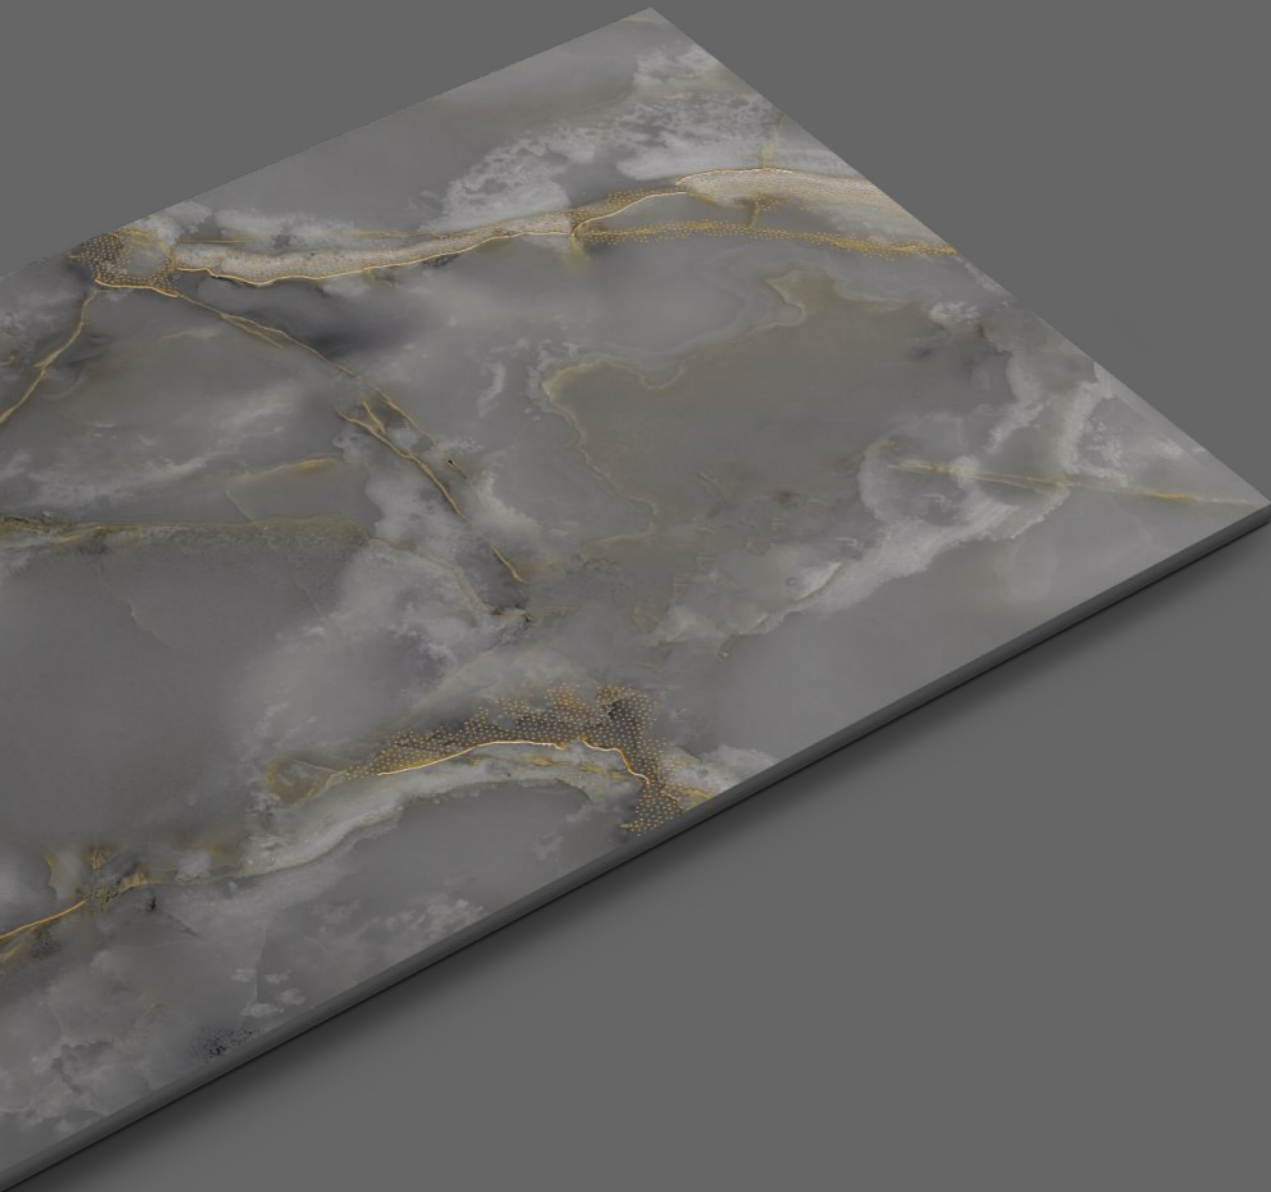

TILES NAME :
1034

RANDOM :
03

FINISH :
**HIGHGLOSS
+ GOLDEN CARVING**

SIZE :
600X1200MM