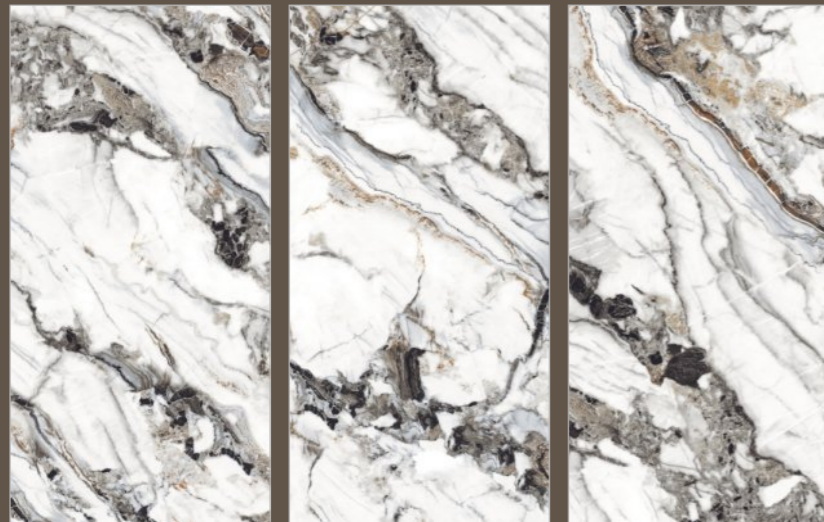

TILES NAME :
1003

RANDOM :
03

FINISH :
**HIGHGLOSS
+ GOLDEN CARVING**

SIZE :
600X1200MM