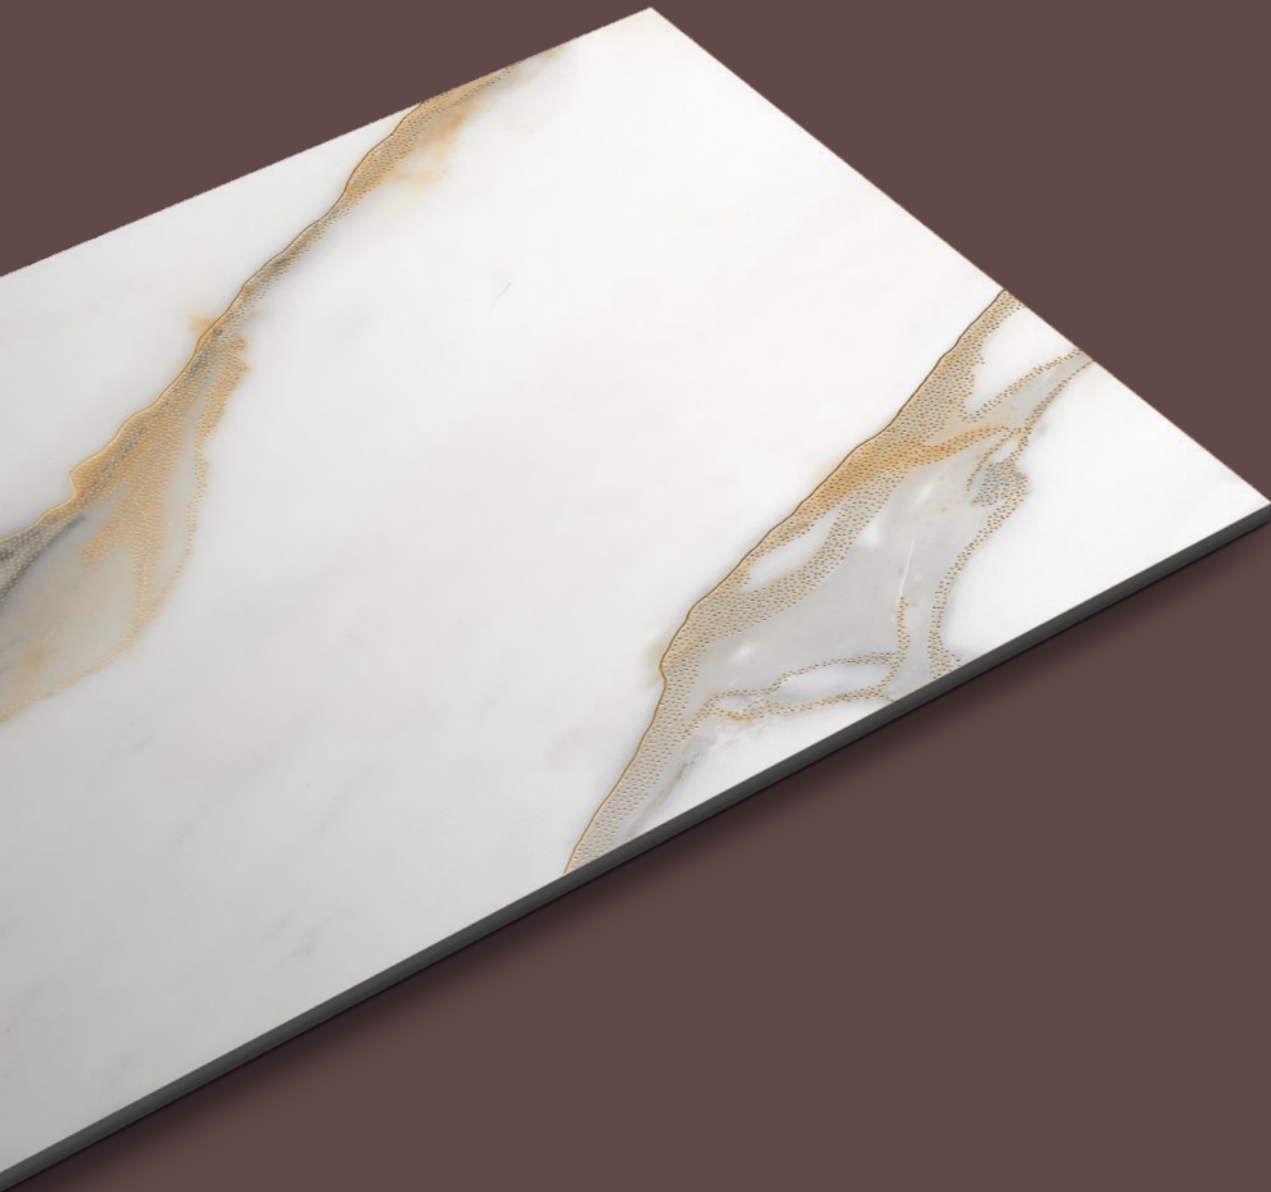

TILES NAME :
1007

RANDOM :
03

FINISH :
**HIGHGLOSS
+ GLODEN CARVING**

SIZE :
600X1200MM