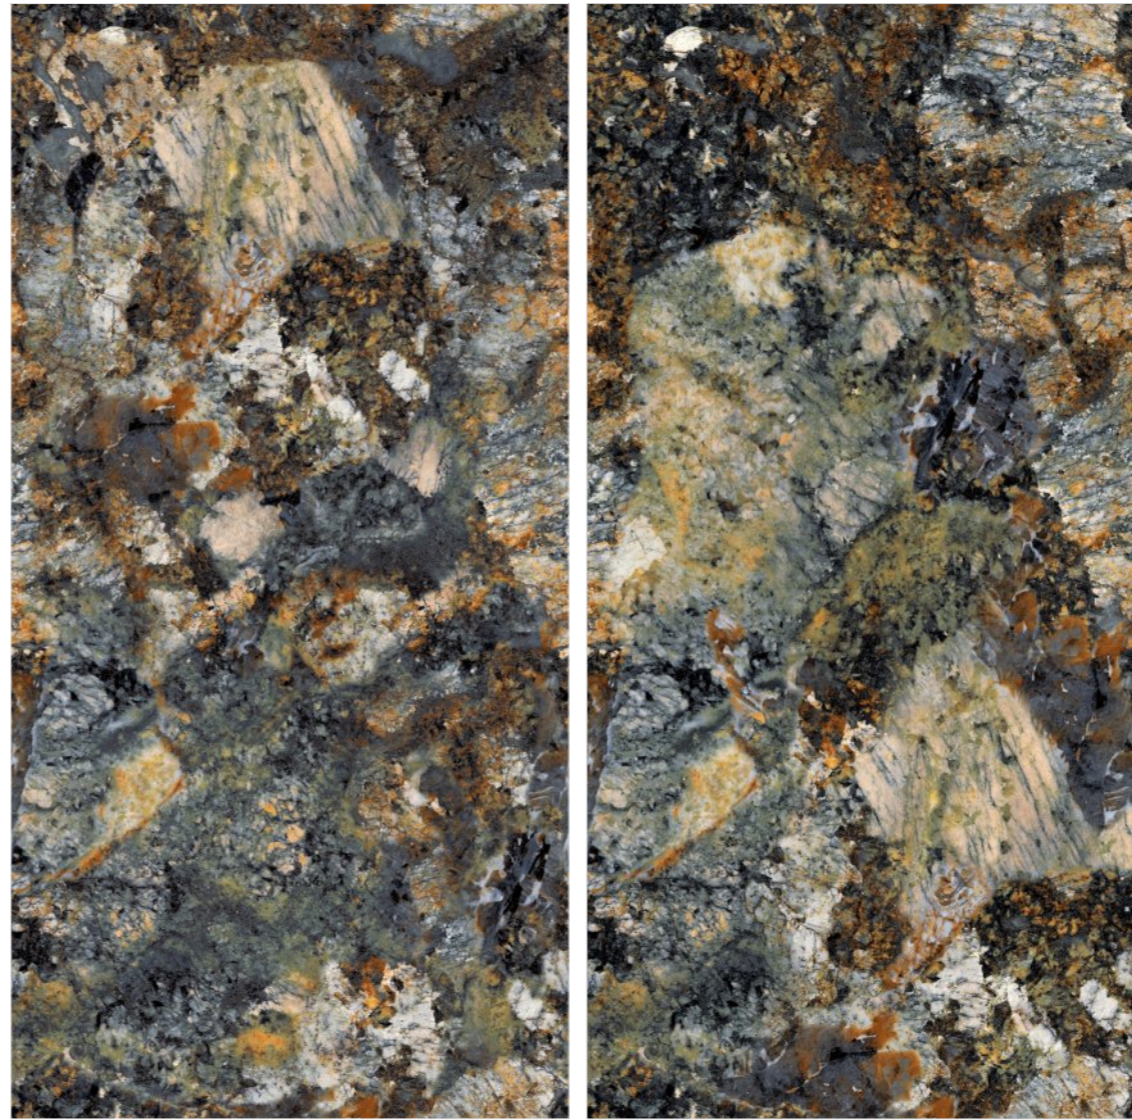

product code  
**HL-2018**

format- **600x1200mm / 2'x4'**  
surface- **Golden Carving**  
random- **01**

product code-**2018**  
variant- **DARK**

format- **600x1200mm / 2'x4'**  
surface- **Golden Carving**  
random- **02**