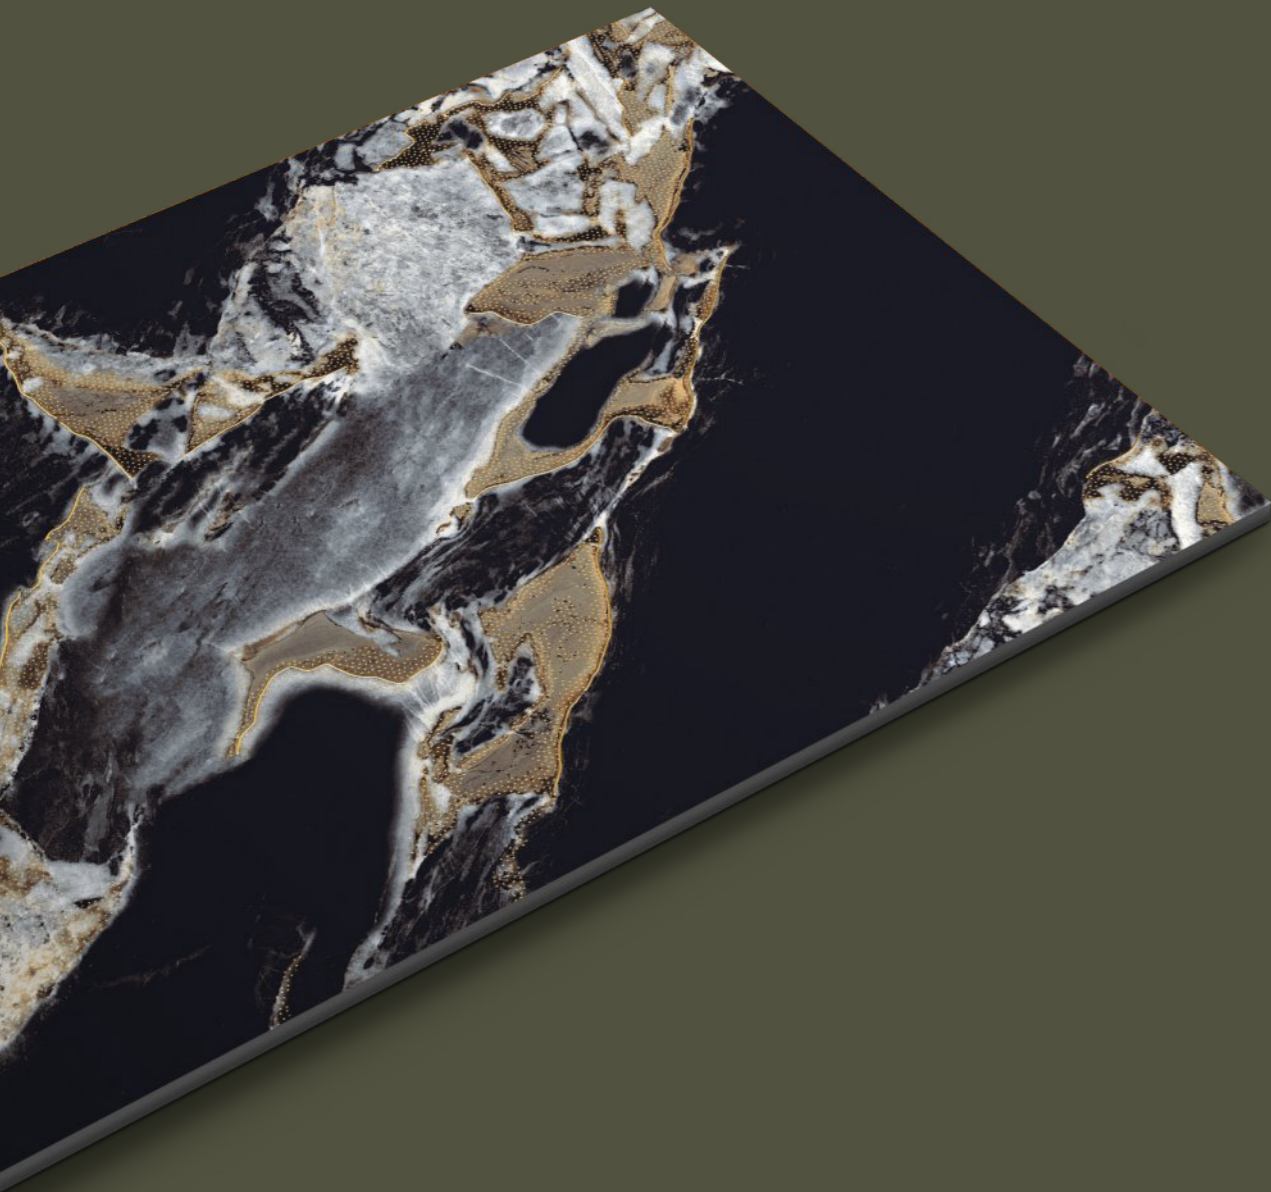

TILES NAME :
2025

RANDOM :
03

FINISH :
**HIGHGLOSS
+ GLODEN CARVING**

SIZE :
600X1200MM