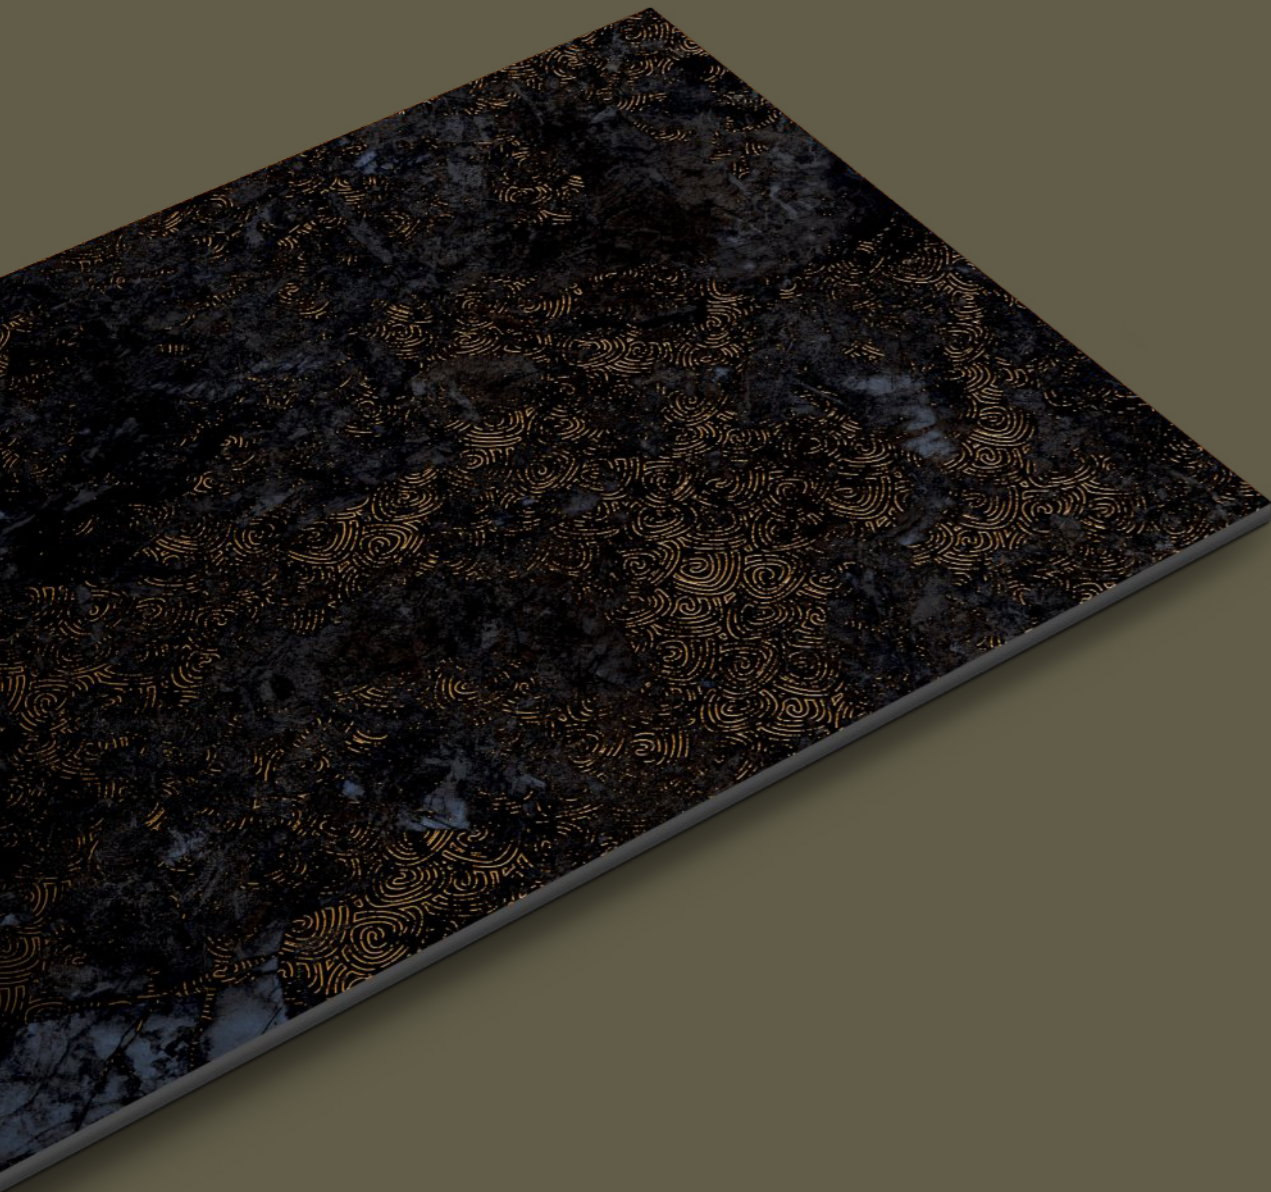

wall - **2018 Dark & HL / 600x1200mm / Golden Carving**
floor- **2018 Dark / 600x1200mm / Golden Carving**

TILES NAME :
2020

RANDOM :
01

FINISH :
**HIGHGLOSS
+ GOLDEN CARVING**

SIZE :
600X1200MM