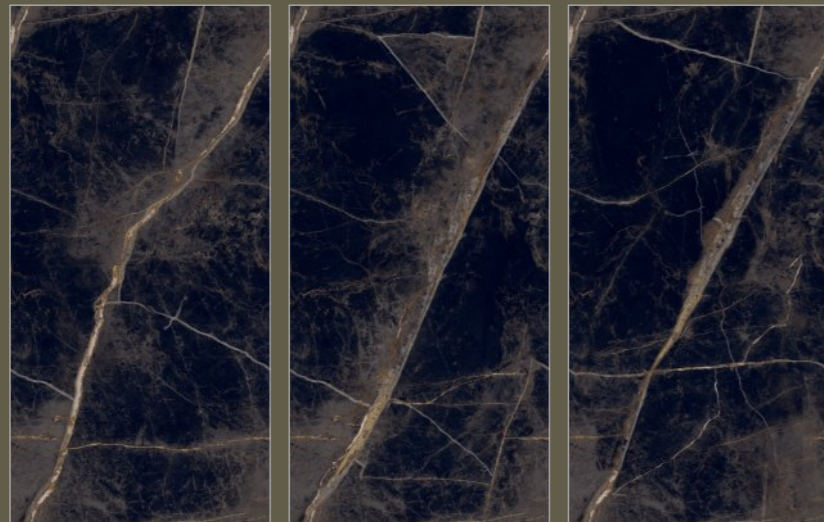

TILES NAME :
2022

RANDOM :
01 - ENDLESS

FINISH :
**HIGHGLOSS
+ GOLDEN CARVING**

SIZE :
600X1200MM