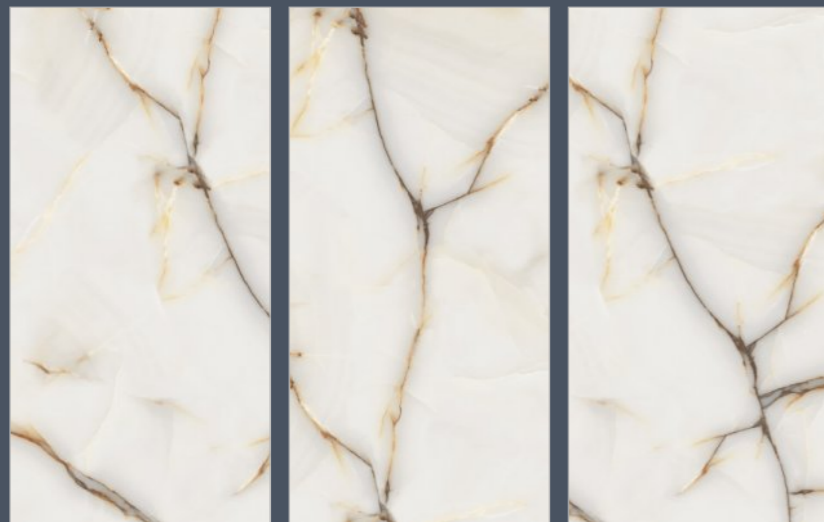

TILES NAME :
1012

RANDOM :
03

FINISH :
**HIGHGLOSS
+ GLODEN CARVING**

SIZE :
600X1200MM