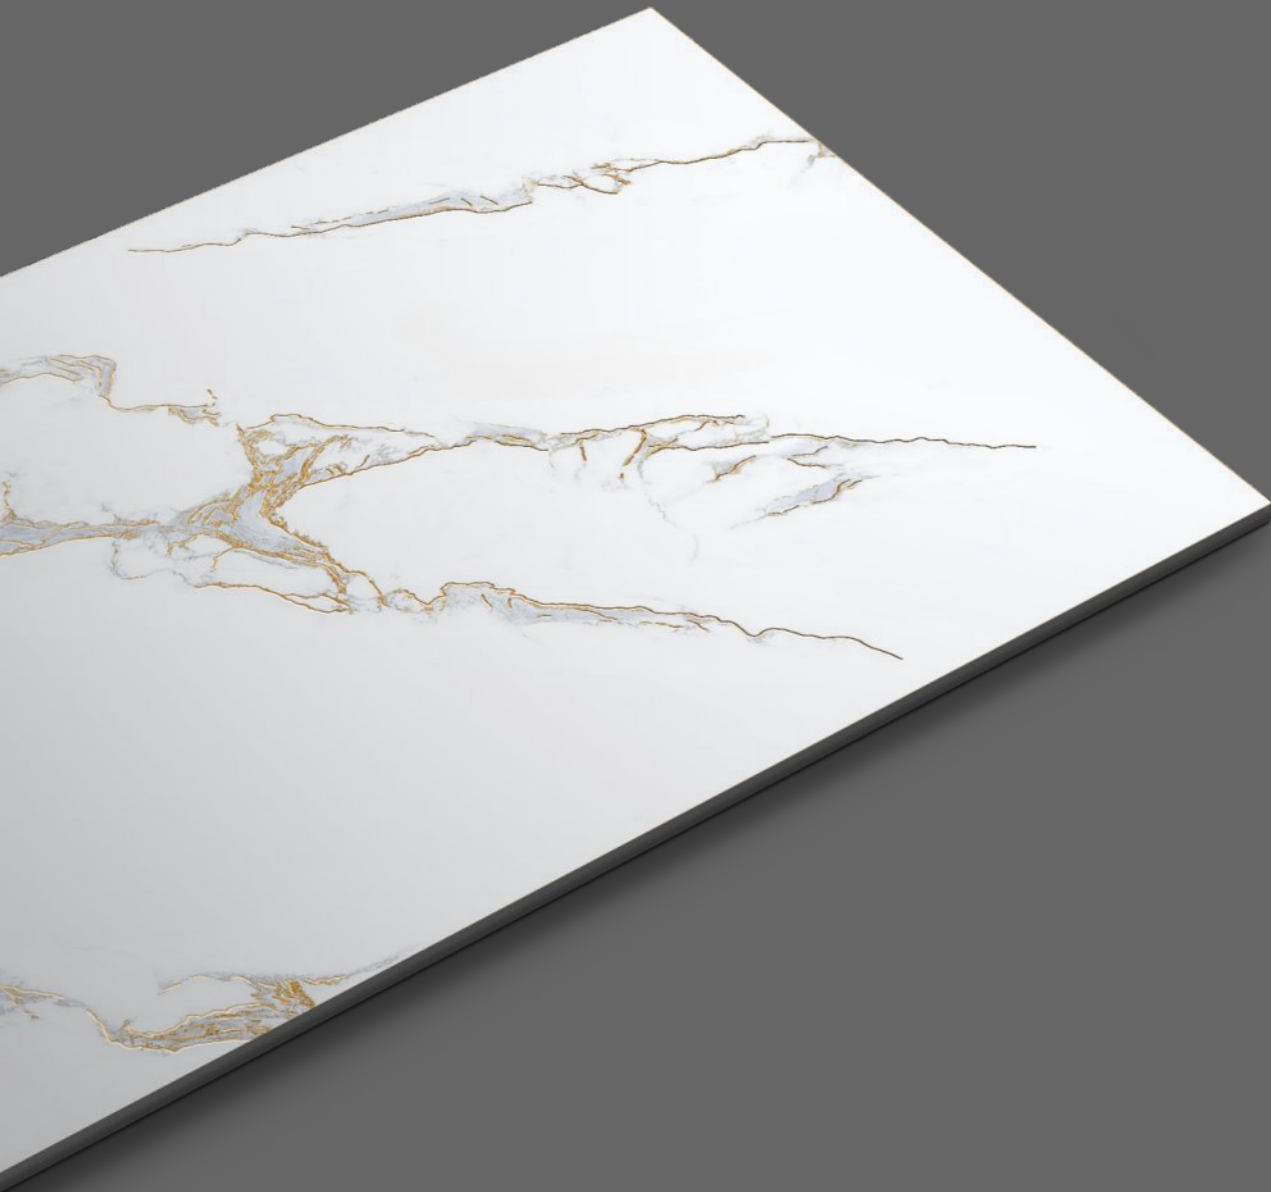

TILES NAME :
1029

RANDOM :
01 - ENDLESS

FINISH :
**HIGHGLOSS
+ GOLDEN CARVING**

SIZE :
600X1200MM