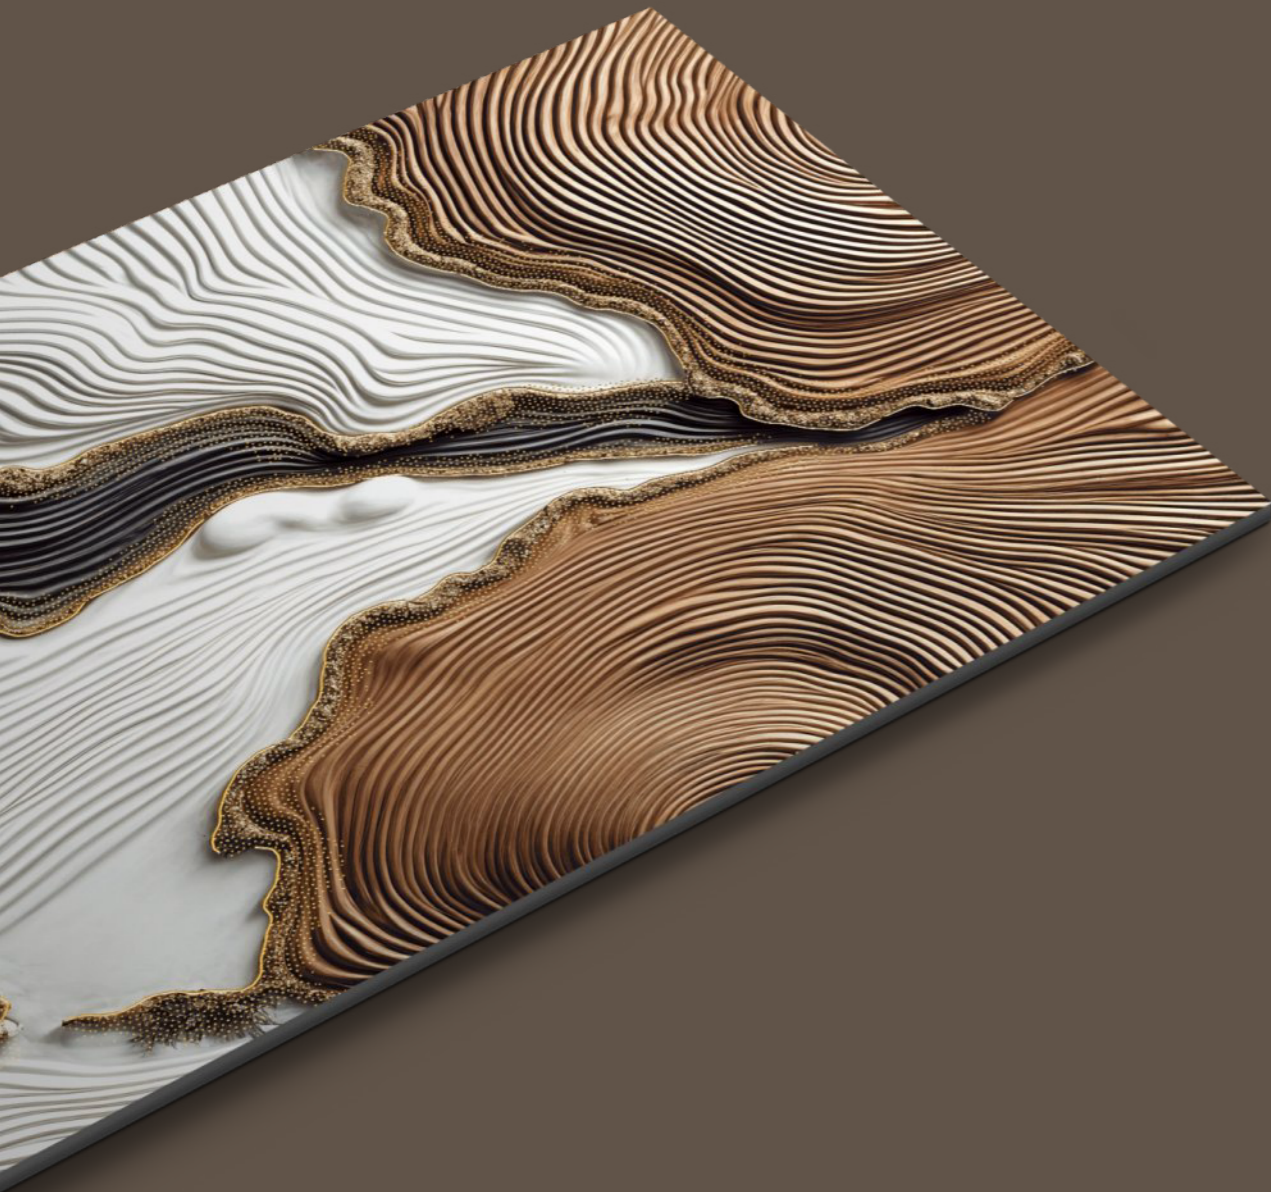

TILES NAME :  
**1036**

RANDOM :  
**03**

FINISH :  
**HIGHGLOSS  
+ GLODEN CARVING**

SIZE :  
**600X1200MM**

PREVIEW OF 1036  
600X1200MM / HIGHGLOSS WITH GOLDEN CARVING

TILES NAME :  
**1037**

RANDOM :  
**02**