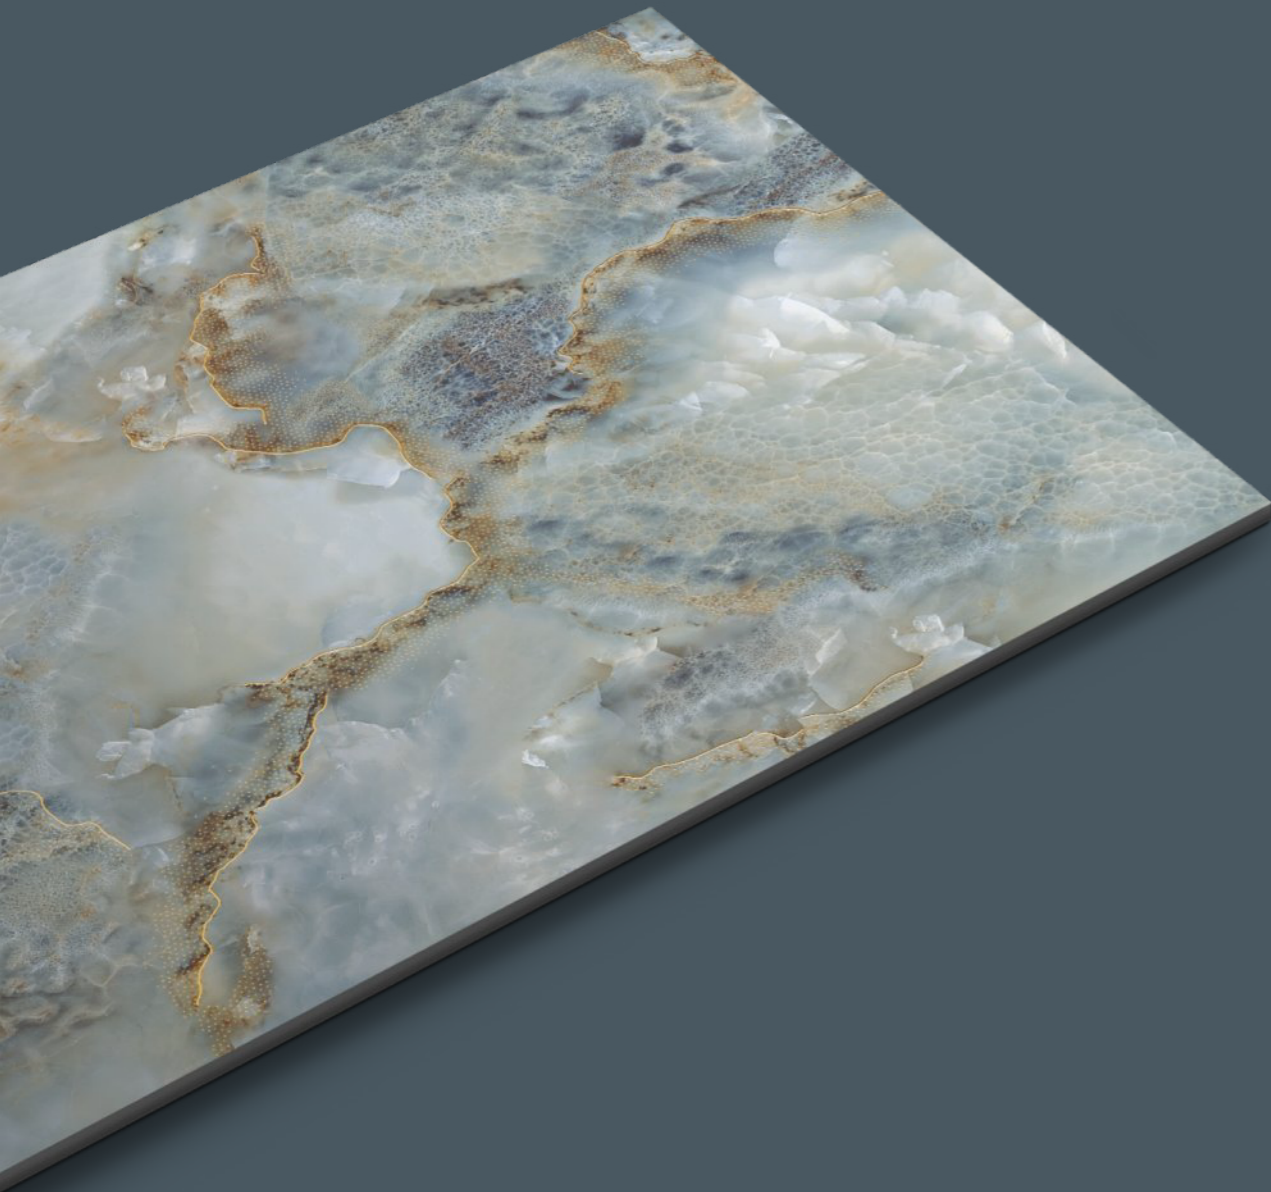

TILES NAME :
1039

RANDOM :
03

FINISH :
**HIGHGLOSS
+ GLODEN CARVING**

SIZE :
600X1200MM