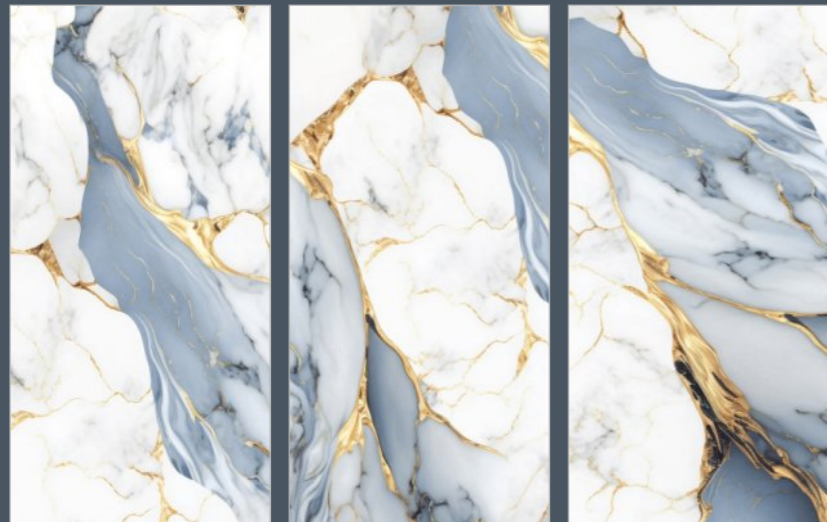

2027

TILES NAME :  
**1001**

RANDOM :  
**03**

FINISH :  
**HIGHGLOSS  
+ GLODEN CARVING**

SIZE :  
**600X1200MM**

PREVIEW OF 1001  
600X1200MM / HIGHGLOSS WITH GOLDEN CARVING

TILES NAME :  
**1002**

RANDOM :  
**03**