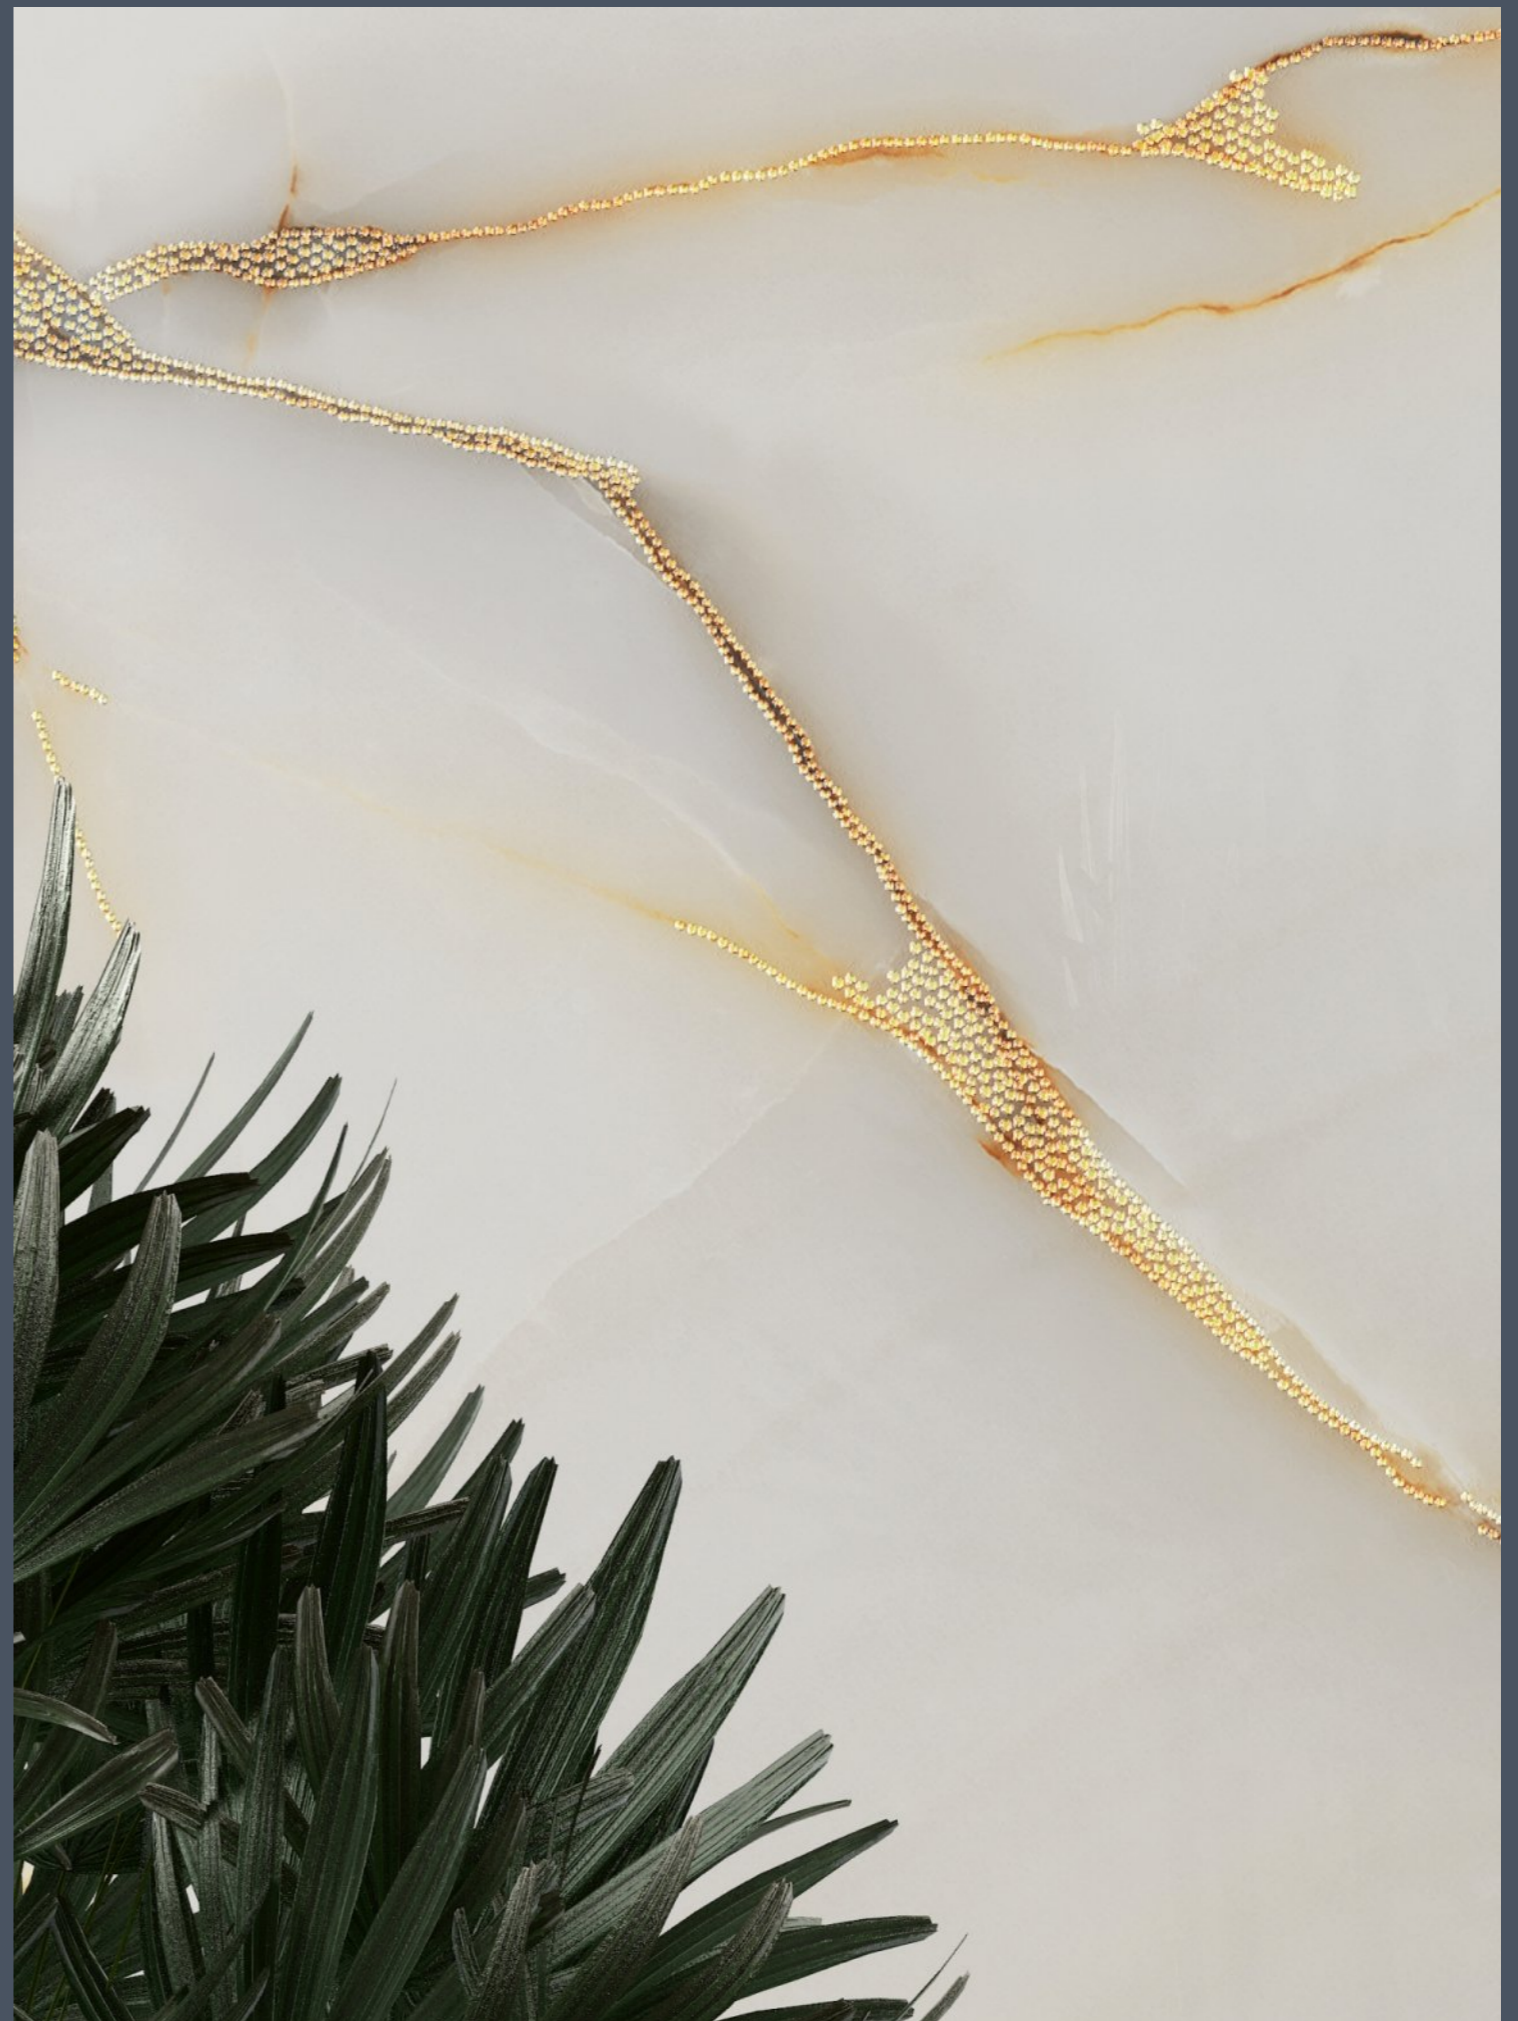

TILES NAME :
1012

RANDOM :
03

FINISH :
**HIGHGLOSS
+ GLODEN CARVING**

SIZE :
600X1200MM