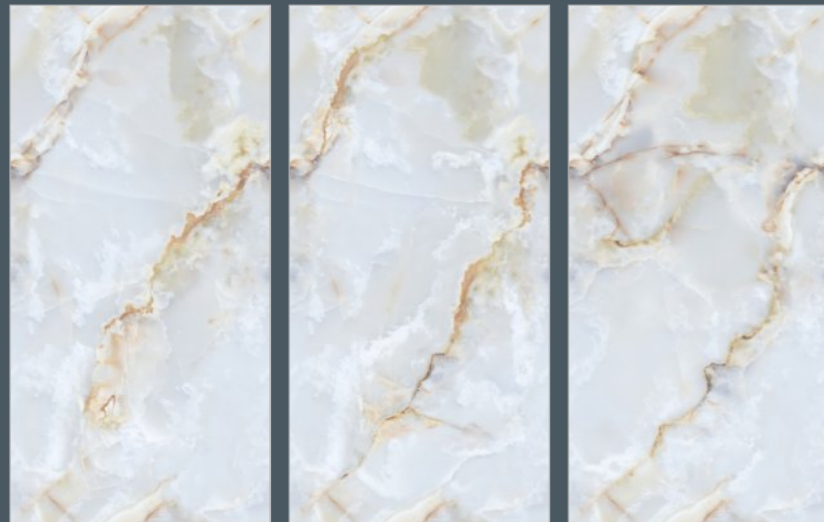

TILES NAME :  
**1032**

RANDOM :  
**03**

FINISH :  
**HIGHGLOSS  
+ GLODEN CARVING**

SIZE :  
**600X1200MM**

PREVIEW OF 1032  
600X1200MM / HIGHGLOSS WITH GOLDEN CARVING

TILES NAME :  
**1033**

RANDOM :  
**03**