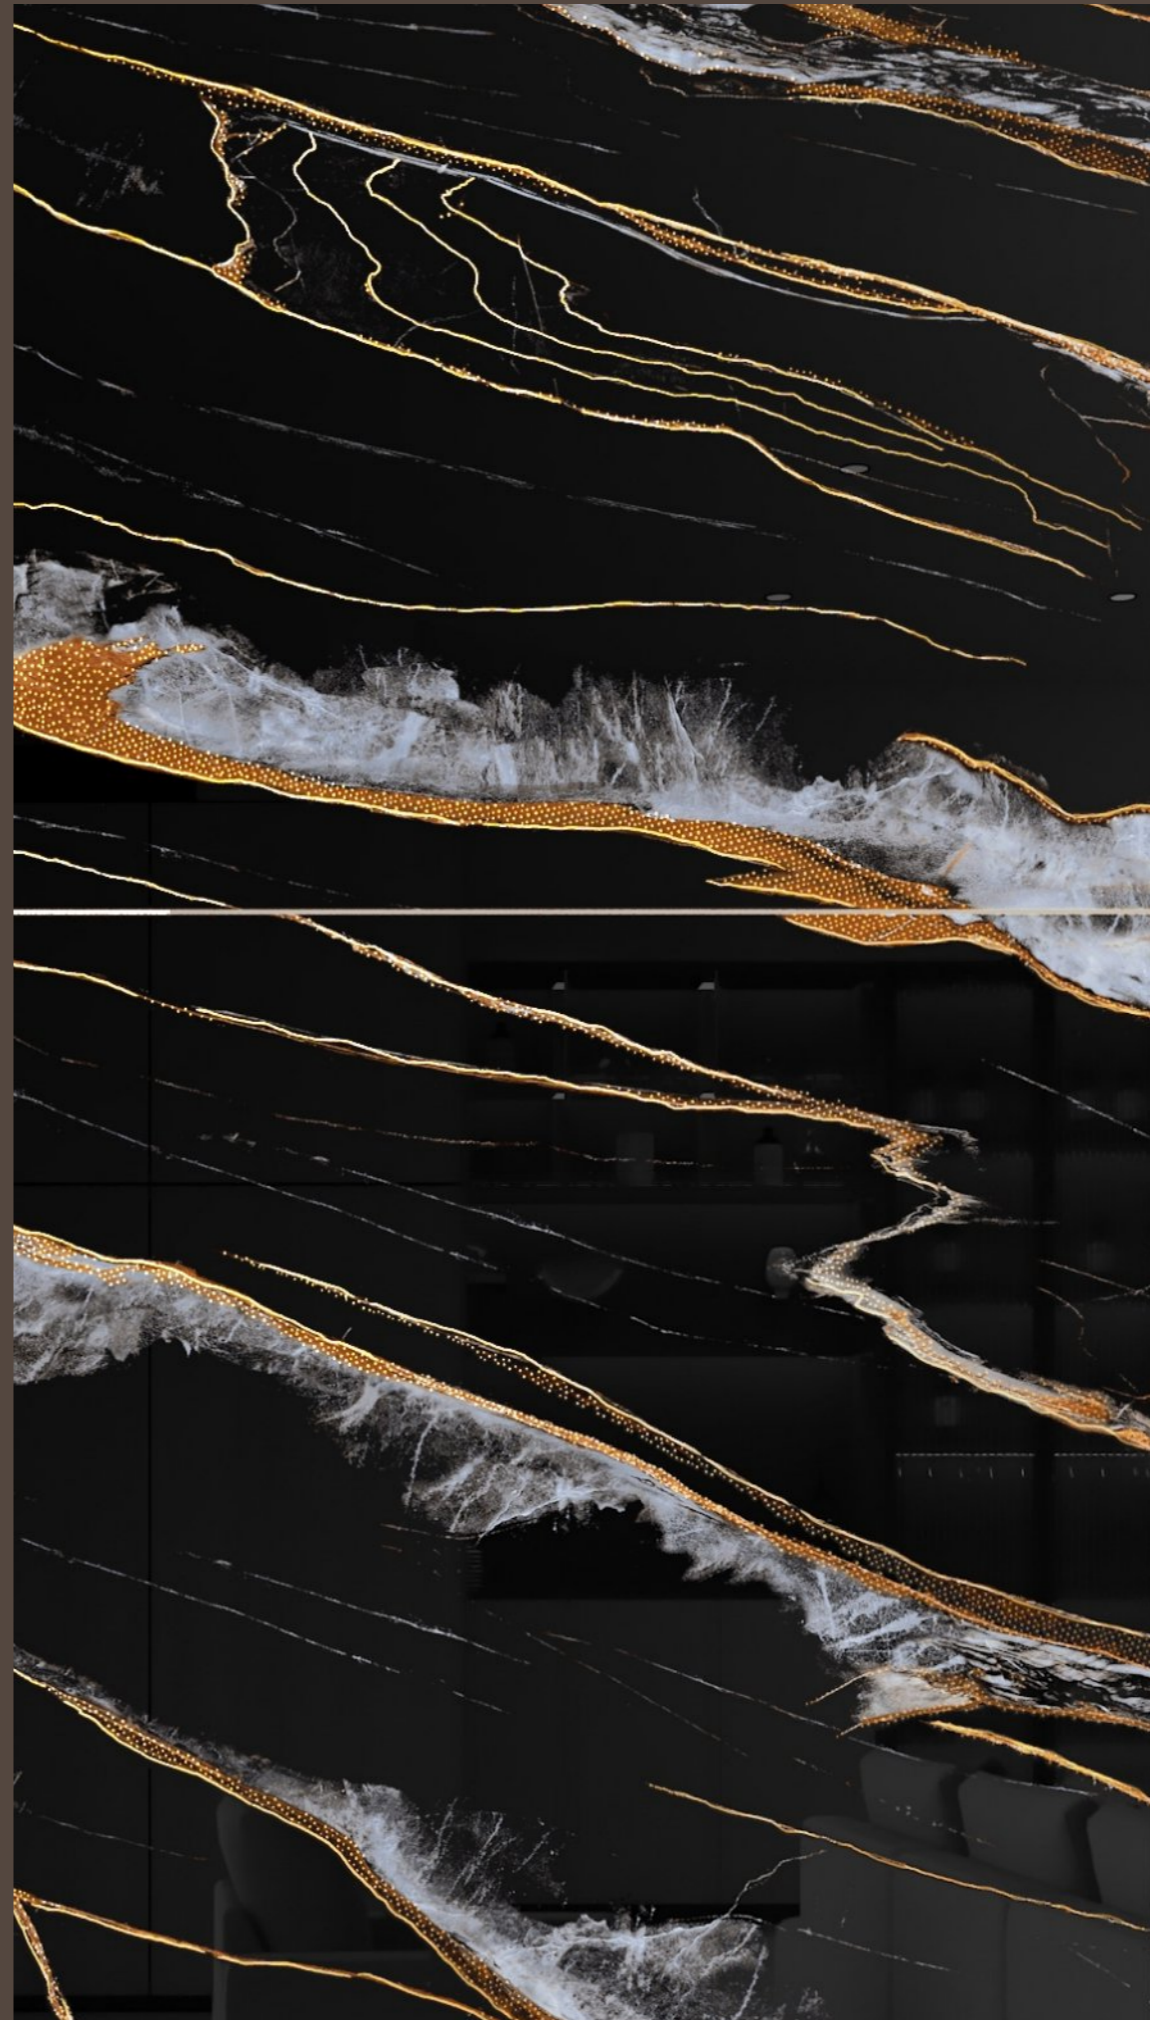

TILES NAME :
2013

RANDOM :
01 - ENDLESS

FINISH :
**HIGHGLOSS
+ GLODEN CARVING**

SIZE :
600X1200MM