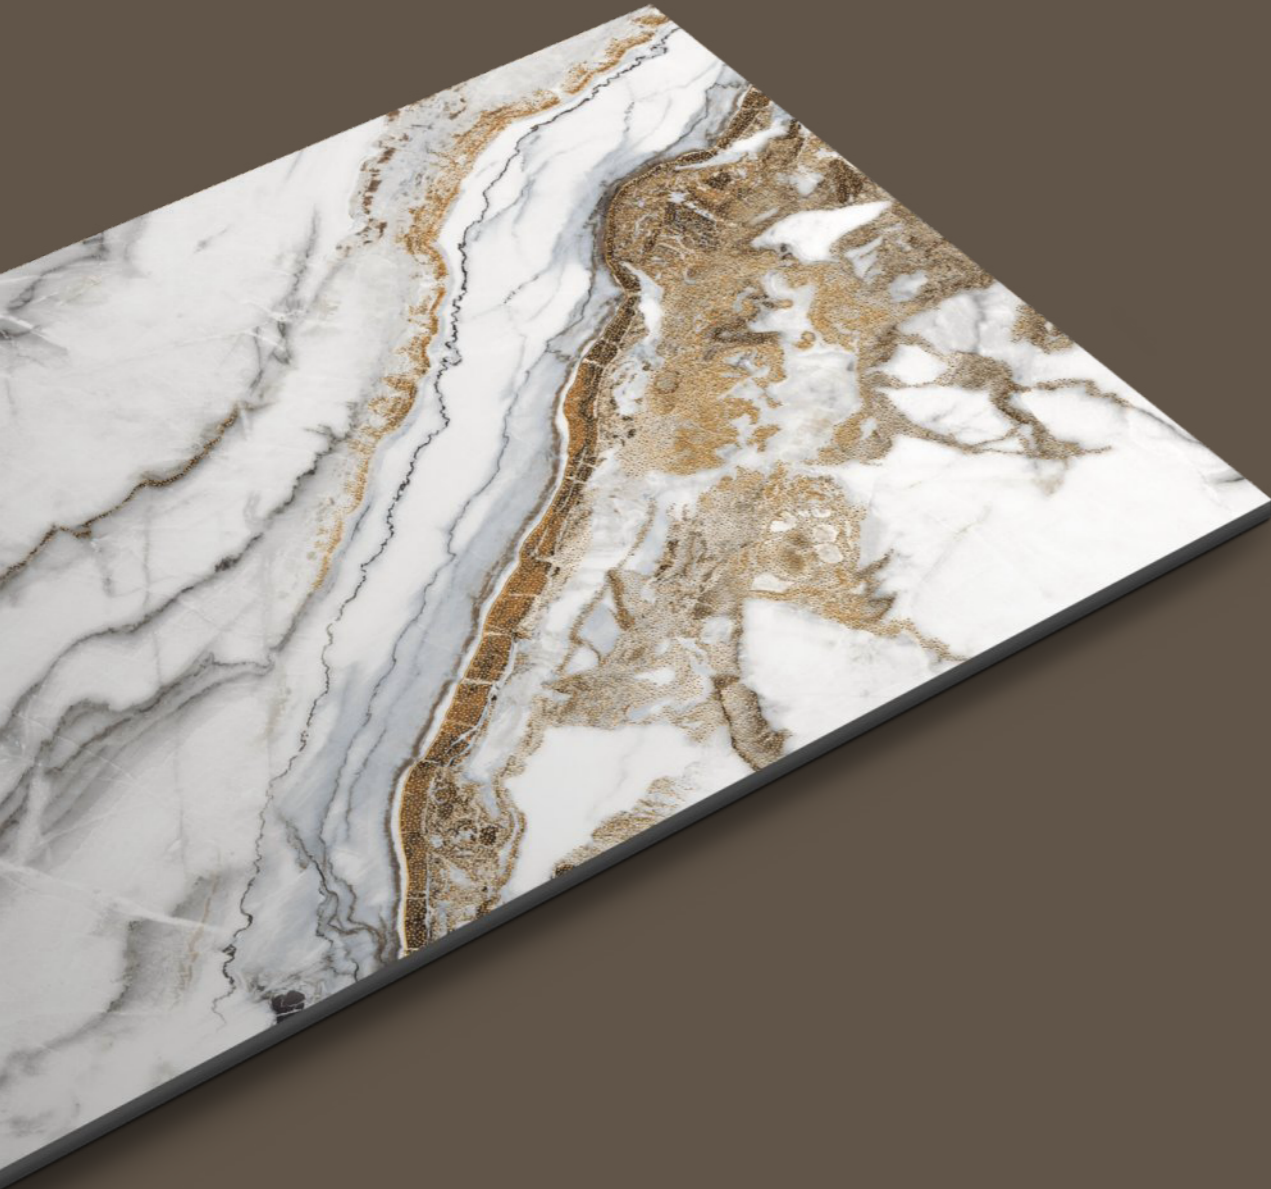

TILES NAME :
1003

RANDOM :
03

FINISH :
**HIGHGLOSS
+ GOLDEN CARVING**

SIZE :
600X1200MM