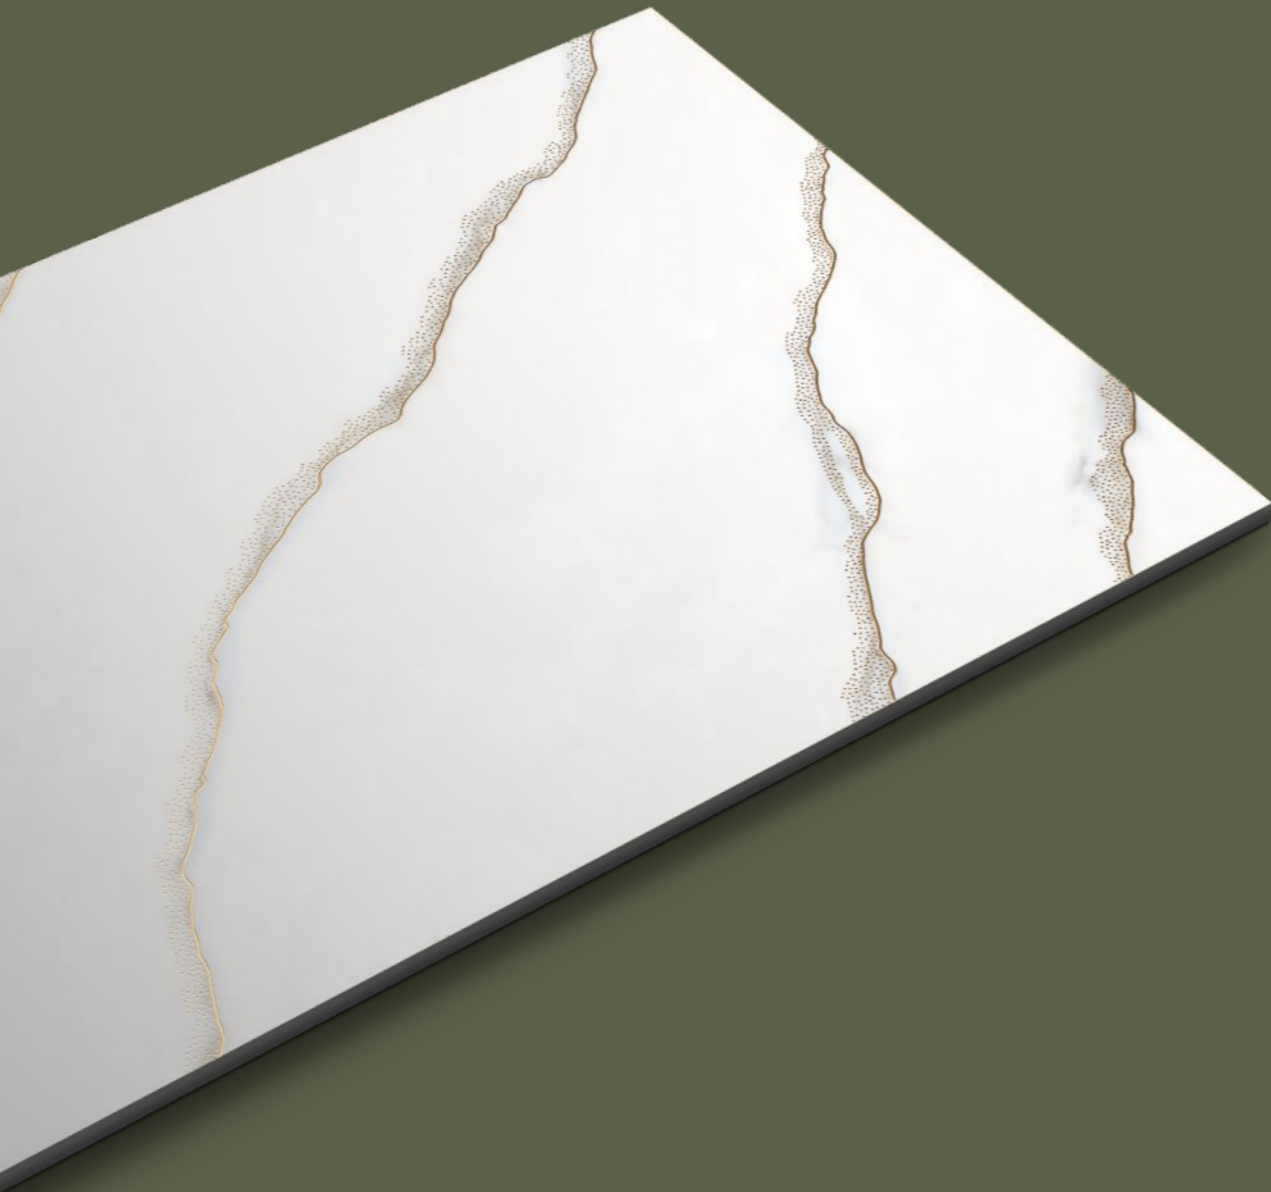

TILES NAME :
1013

RANDOM :
03

FINISH :
**HIGHGLOSS
+ GLODEN CARVING**

SIZE :
600X1200MM