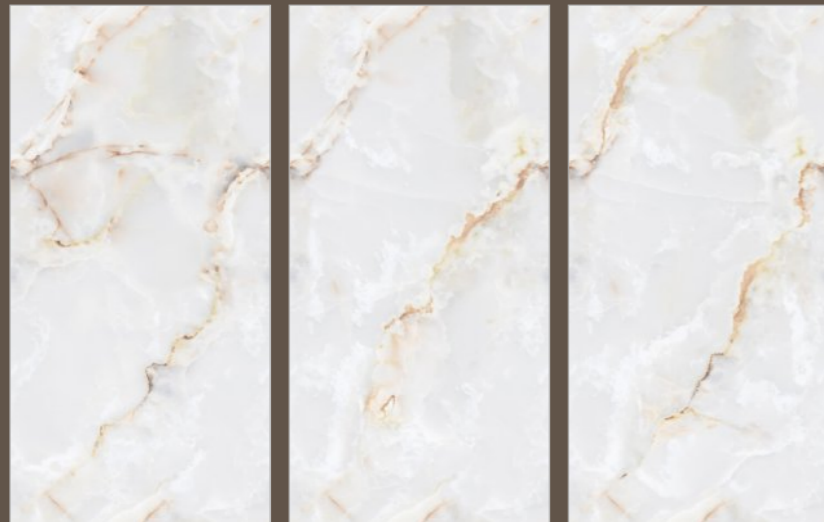

SIZE :  
**600X1200MM**

PREVIEW OF 1029  
600X1200MM / HIGHGLOSS WITH GOLDEN CARVING

TILES NAME :  
**1030**

RANDOM :  
**03**

FINISH :  
**HIGHGLOSS  
+ GLODEN CARVING**

SIZE :  
**600X1200MM**

PREVIEW OF 1030  
600X1200MM / HIGHGLOSS WITH GOLDEN CARVING