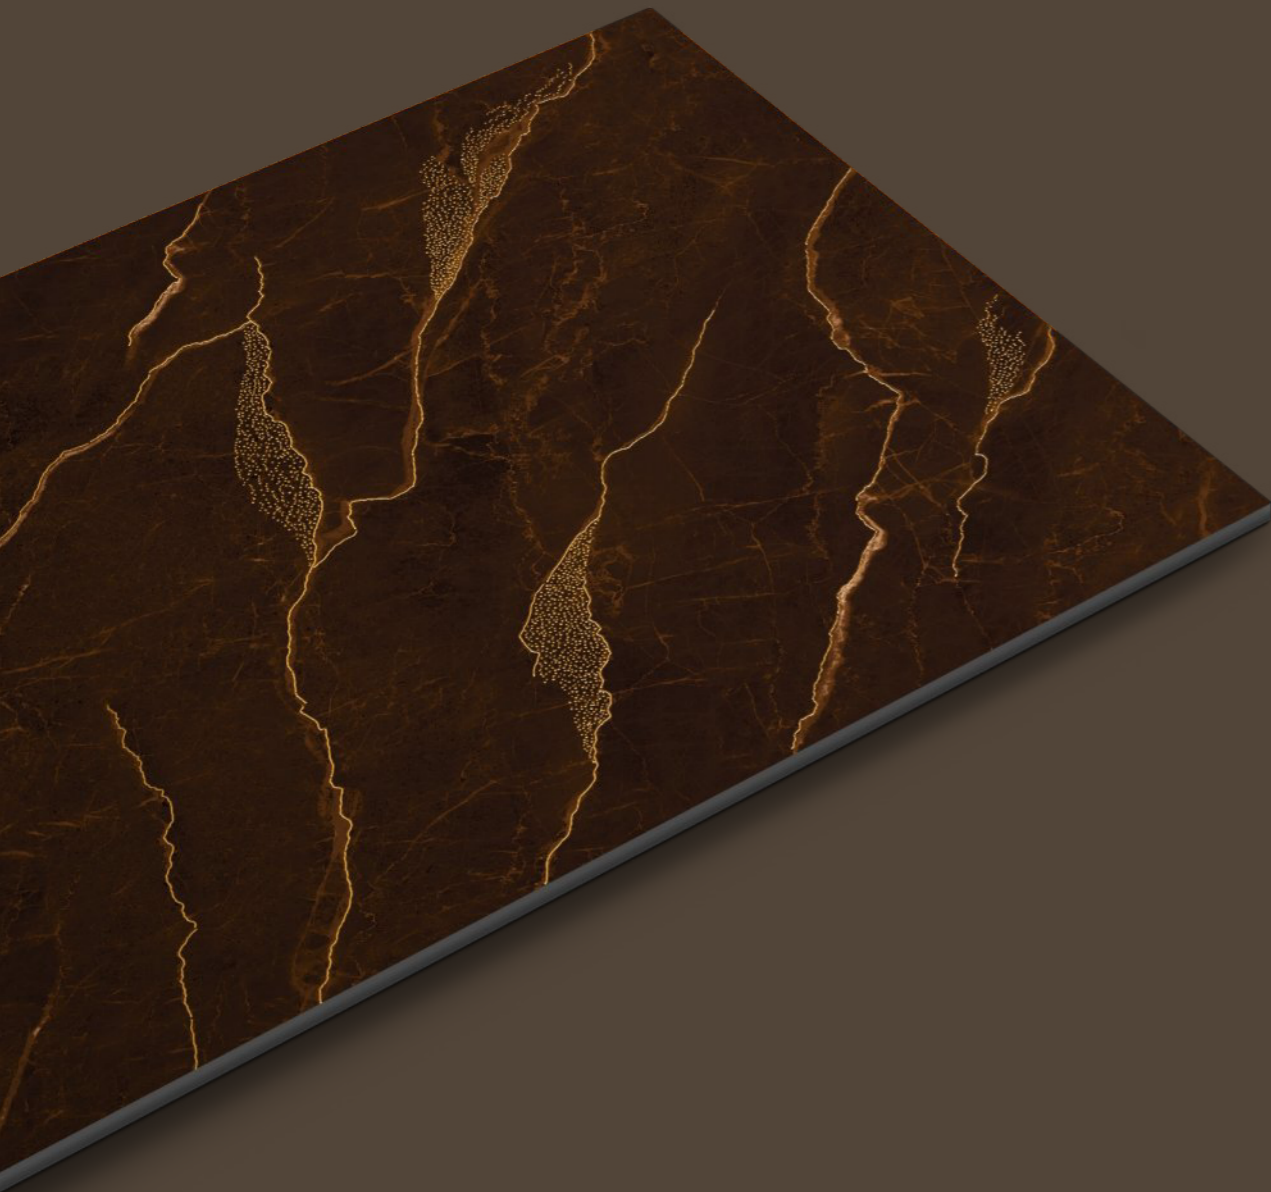

TILES NAME :  
**2002**

RANDOM :  
**03**

FINISH :  
**HIGHGLOSS  
+ GLODEN CARVING**

SIZE :  
**600X1200MM**

PREVIEW OF 2002  
600X1200MM / HIGHGLOSS WITH GOLDEN CARVING

TILES NAME :  
**2003**

RANDOM :  
**01 - ENDLESS**