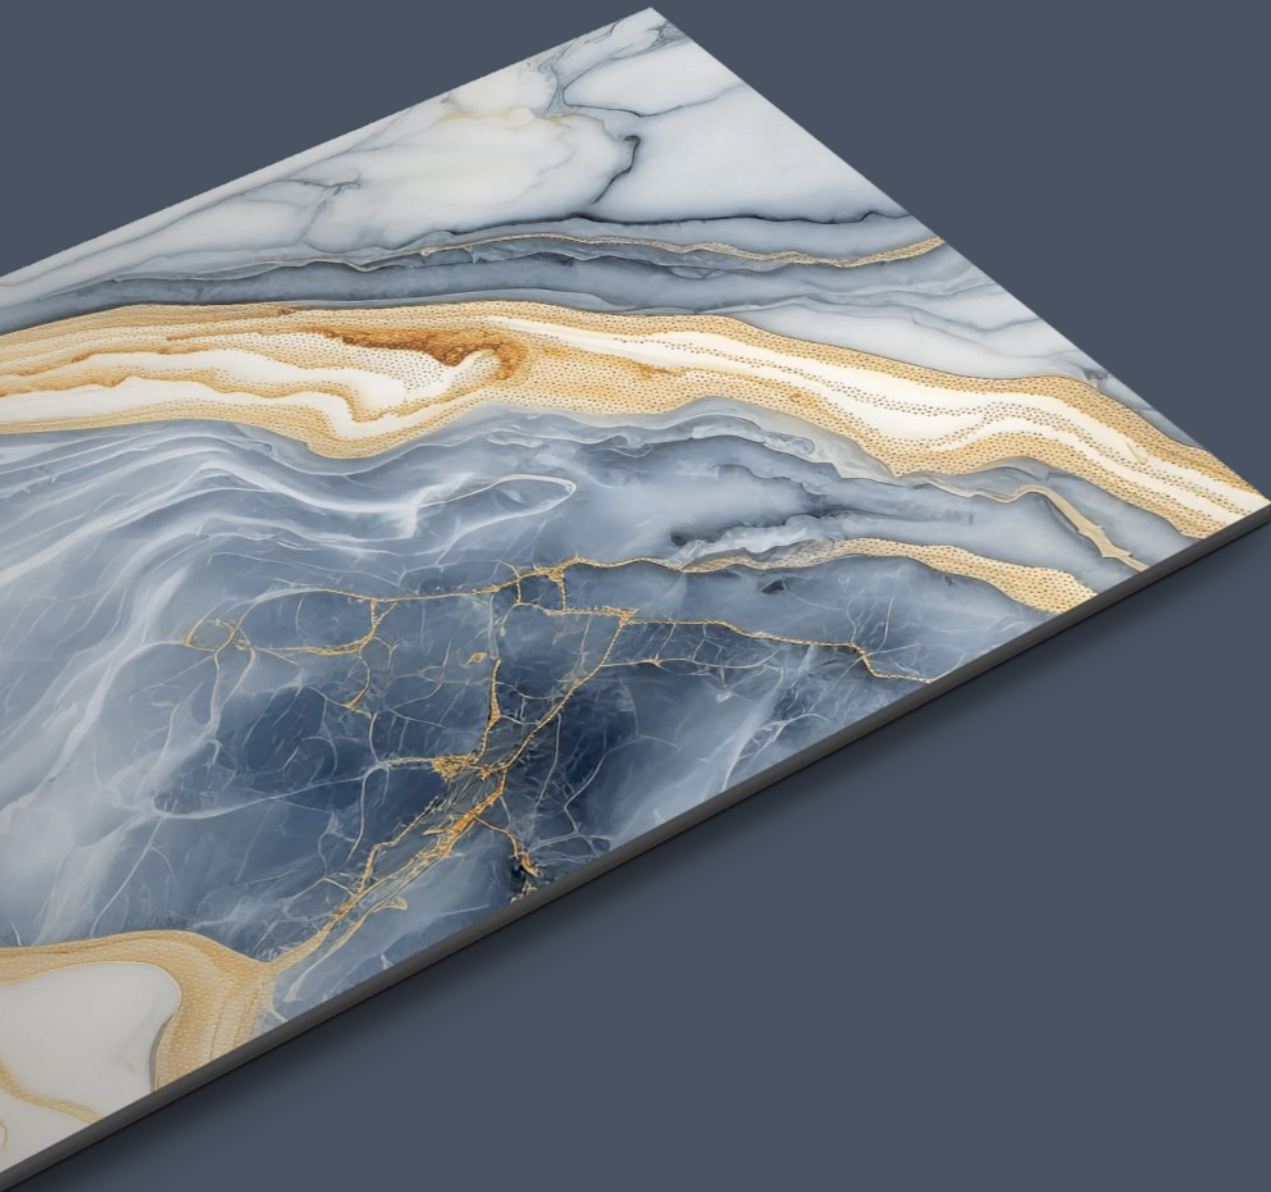

SIZE :  
**600X1200MM**

PREVIEW OF 1003  
600X1200MM / HIGHGLOSS WITH GOLDEN CARVING

TILES NAME :  
**1004**

RANDOM :  
**03**

FINISH :  
**HIGHGLOSS  
+ GLODEN CARVING**

SIZE :  
**600X1200MM**

PREVIEW OF 1004  
600X1200MM / HIGHGLOSS WITH GOLDEN CARVING