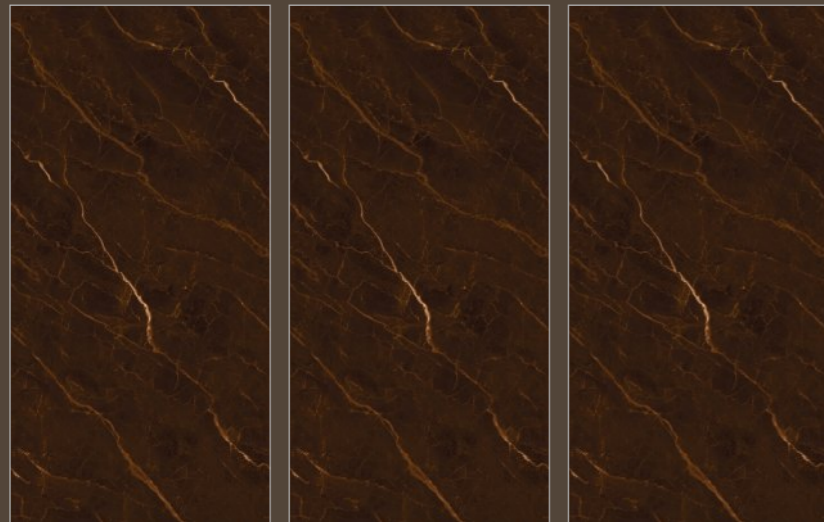

TILES NAME :  
**2002**

RANDOM :  
**03**

FINISH :  
**HIGHGLOSS  
+ GLODEN CARVING**

SIZE :  
**600X1200MM**

PREVIEW OF 2002  
600X1200MM / HIGHGLOSS WITH GOLDEN CARVING

TILES NAME :  
**2003**

RANDOM :  
**01 - ENDLESS**