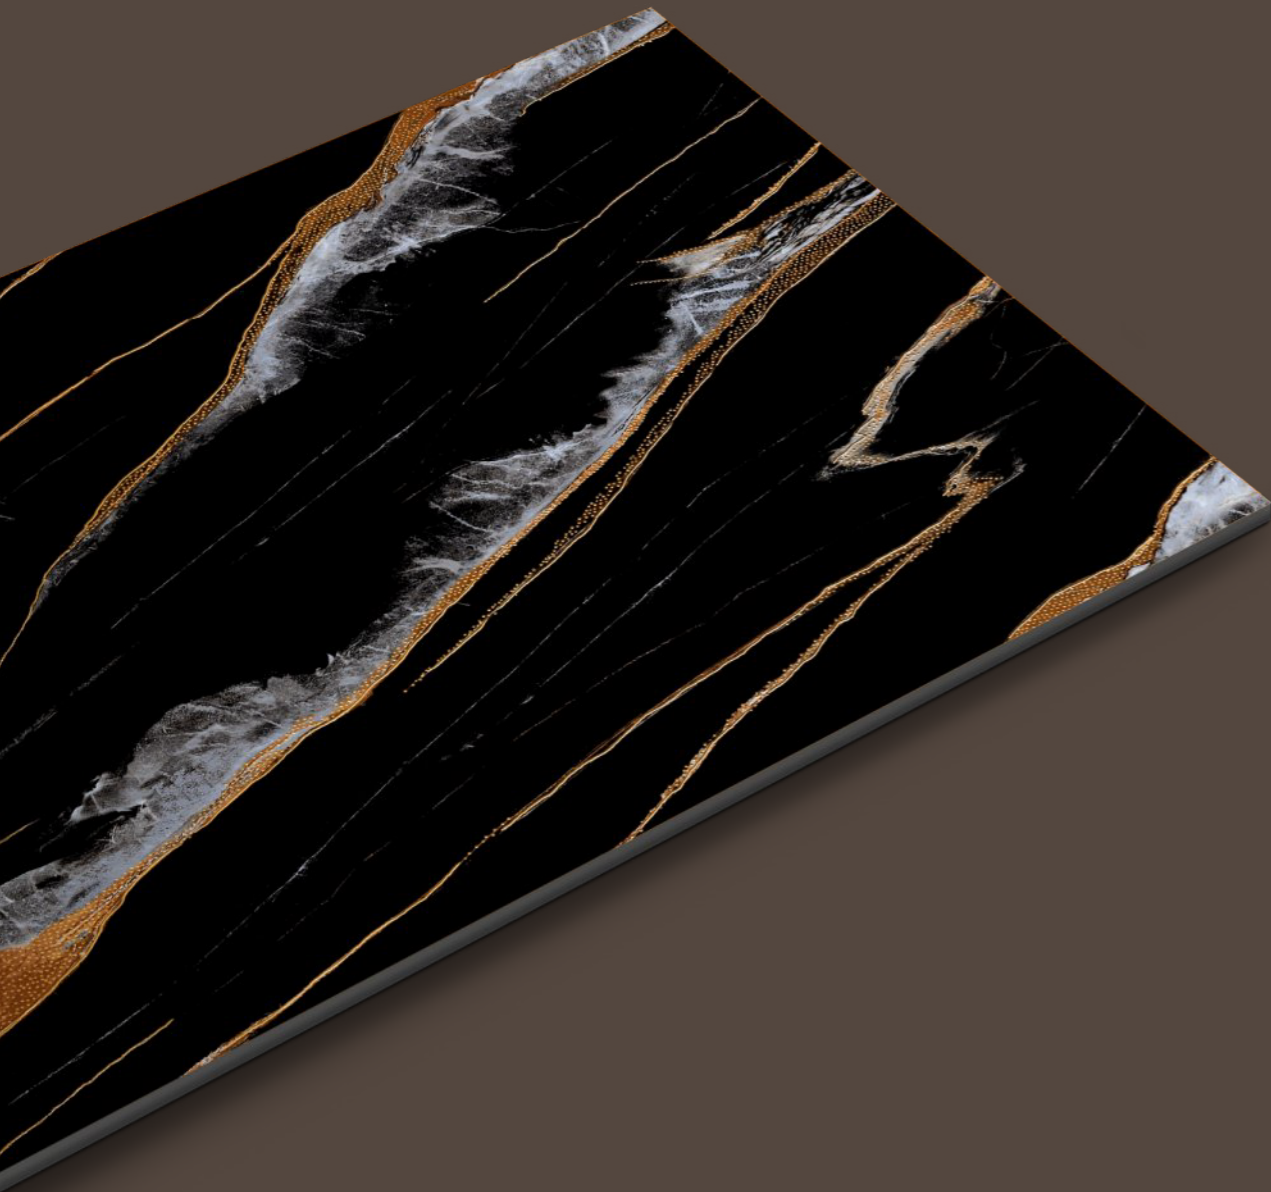

TILES NAME :  
**2010**

RANDOM :  
**01 - ENDLESS**

FINISH :  
**HIGHGLOSS  
+ GLODEN CARVING**

SIZE :  
**600X1200MM**

PREVIEW OF 2010  
600X1200MM / HIGHGLOSS WITH GOLDEN CARVING

TILES NAME :  
**2013**

RANDOM :  
**01 - ENDLESS**