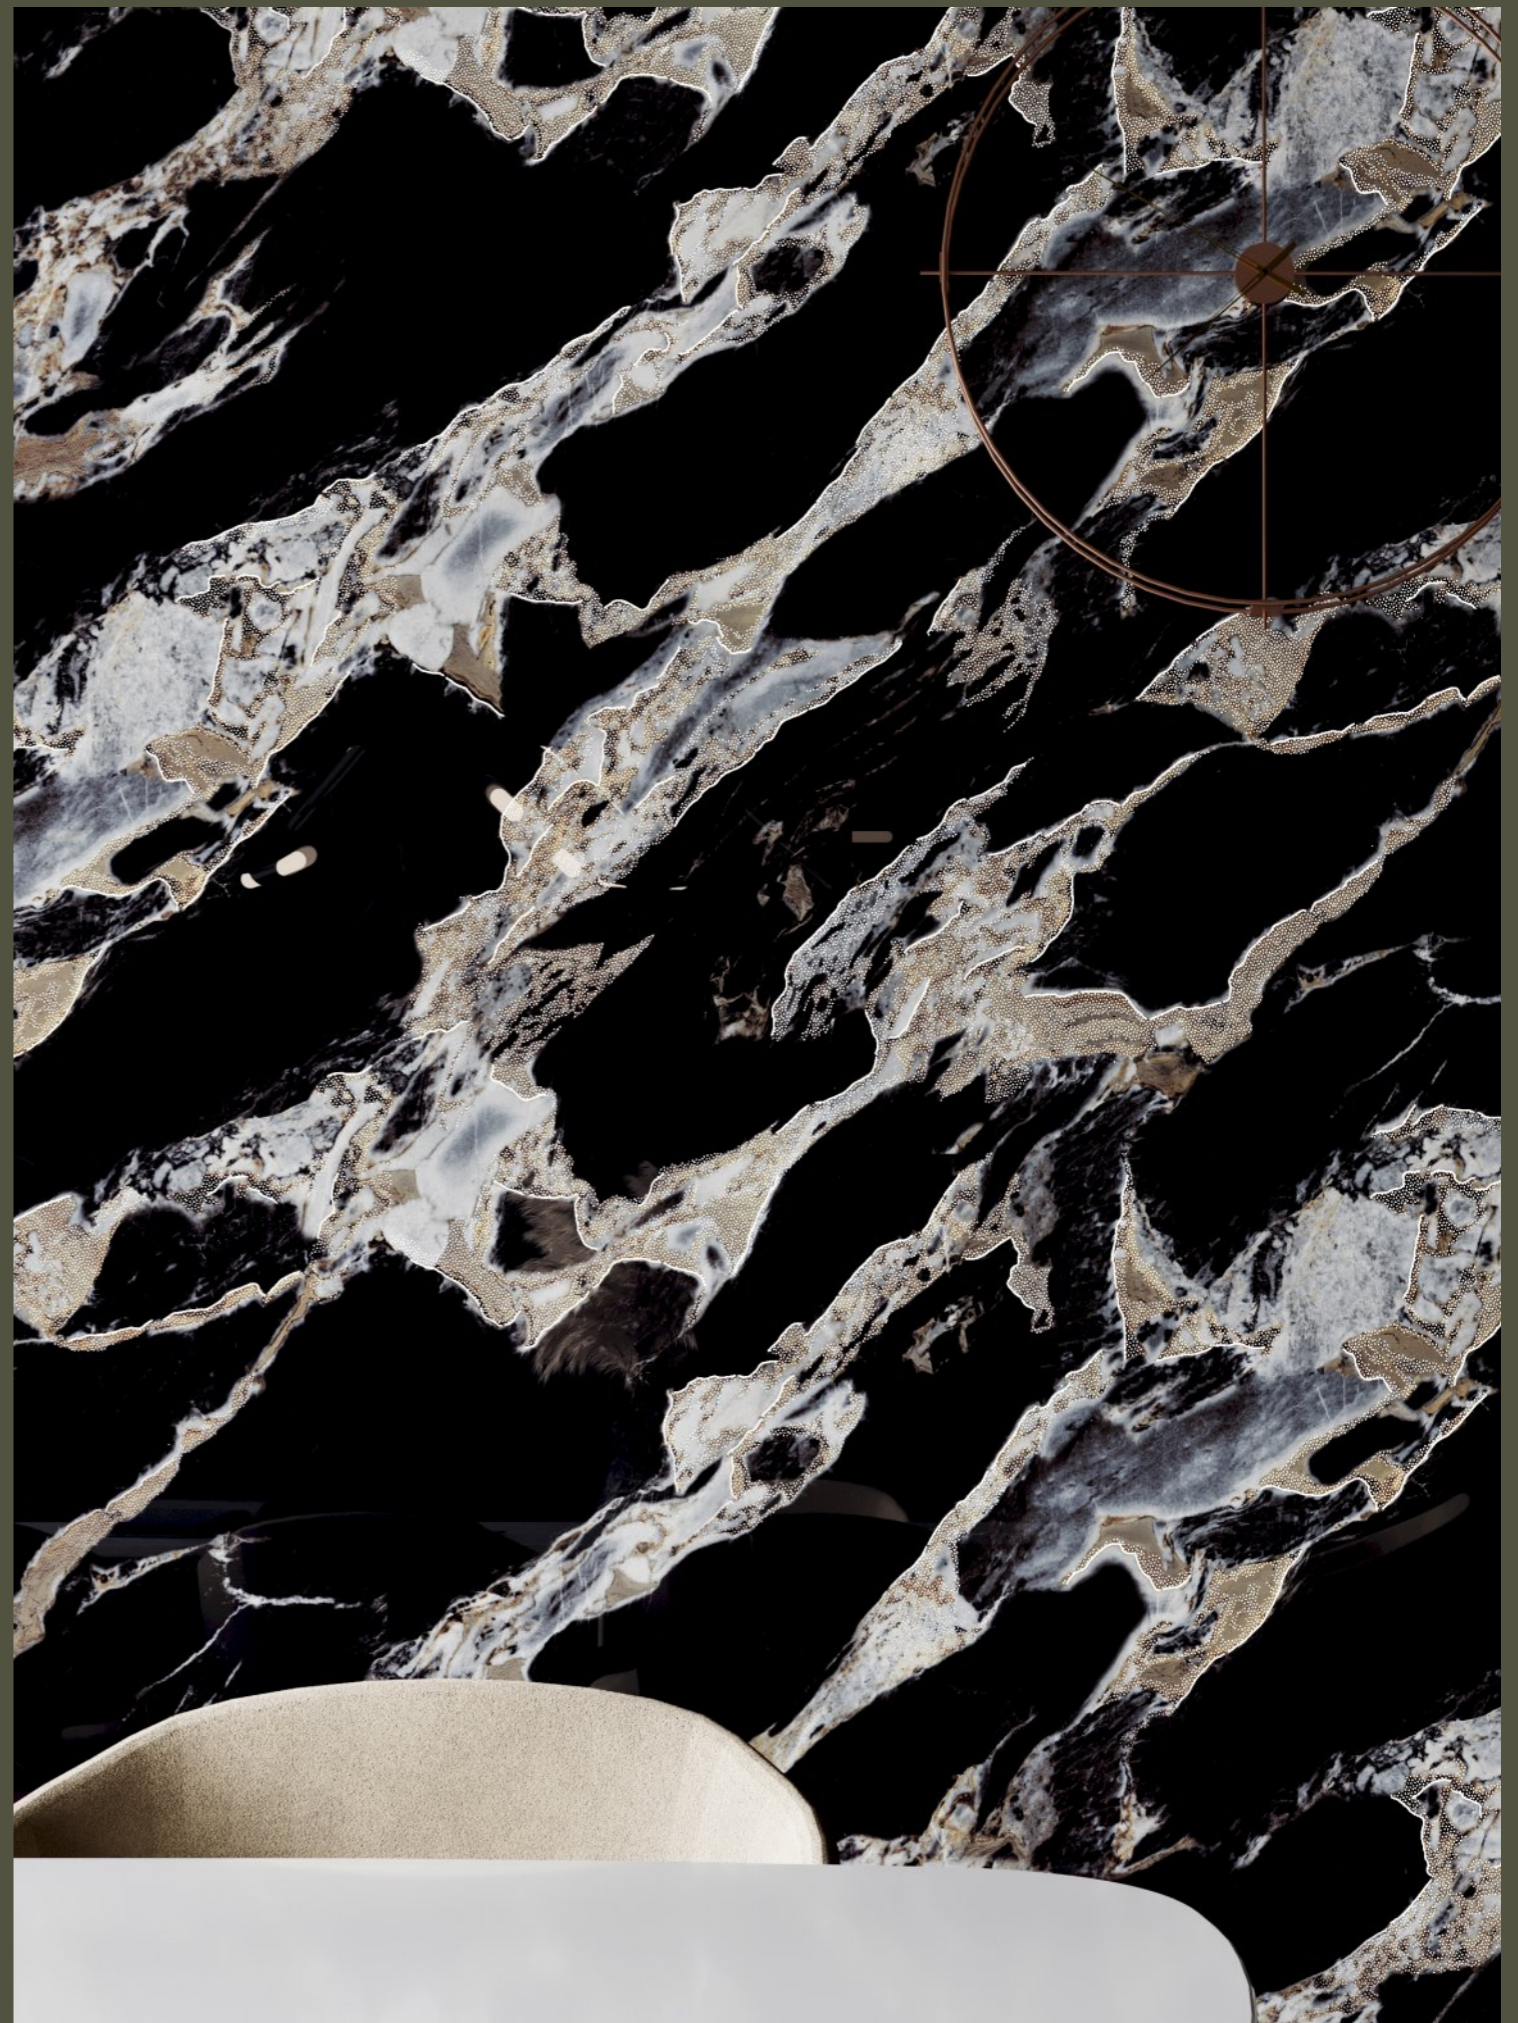

TILES NAME :
2025

RANDOM :
03

FINISH :
**HIGHGLOSS
+ GLODEN CARVING**

SIZE :
600X1200MM