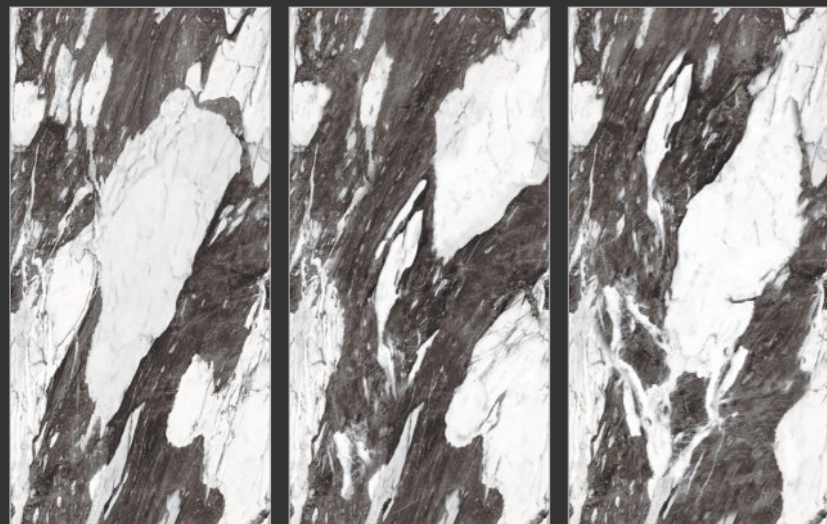

TILES NAME :  
**2023**

RANDOM :  
**02 - ENDLESS**

FINISH :  
**HIGHGLOSS  
+ GLODEN CARVING**

SIZE :  
**600X1200MM**

PREVIEW OF 2023  
600X1200MM / HIGHGLOSS WITH GOLDEN CARVING

TILES NAME :  
**2024**

RANDOM :  
**03 - ENDLESS**