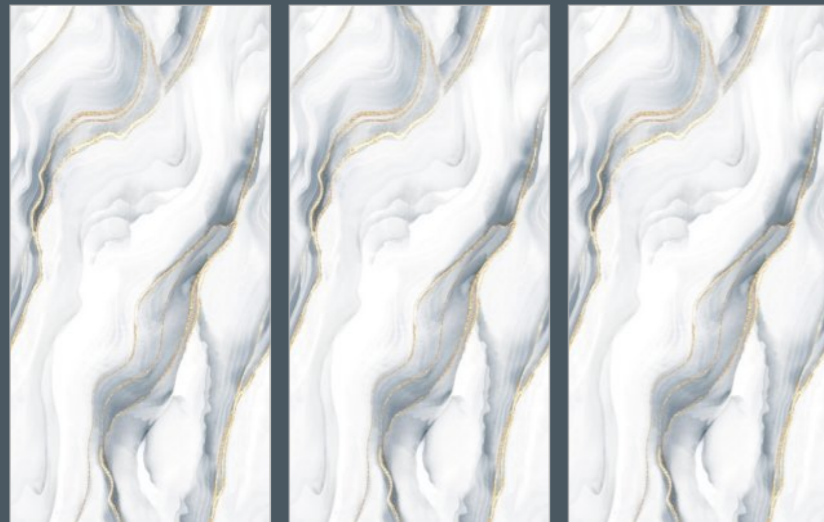

TILES NAME :  
**1021**

RANDOM :  
**03**

FINISH :  
**HIGHGLOSS  
+ GLODEN CARVING**

SIZE :  
**600X1200MM**

PREVIEW OF 1021  
600X1200MM / HIGHGLOSS WITH GOLDEN CARVING

TILES NAME :  
**1028**

RANDOM :  
**01 - ENDLESS**