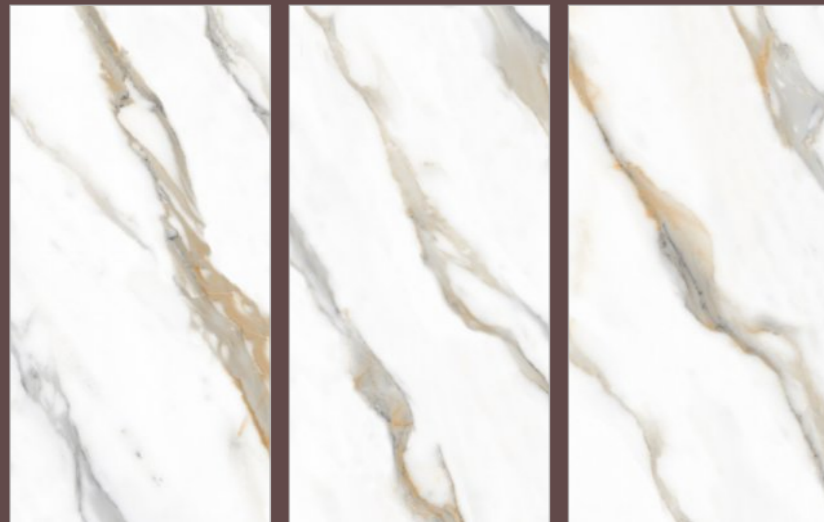

TILES NAME :
1007

RANDOM :
03

FINISH :
**HIGHGLOSS
+ GLODEN CARVING**

SIZE :
600X1200MM