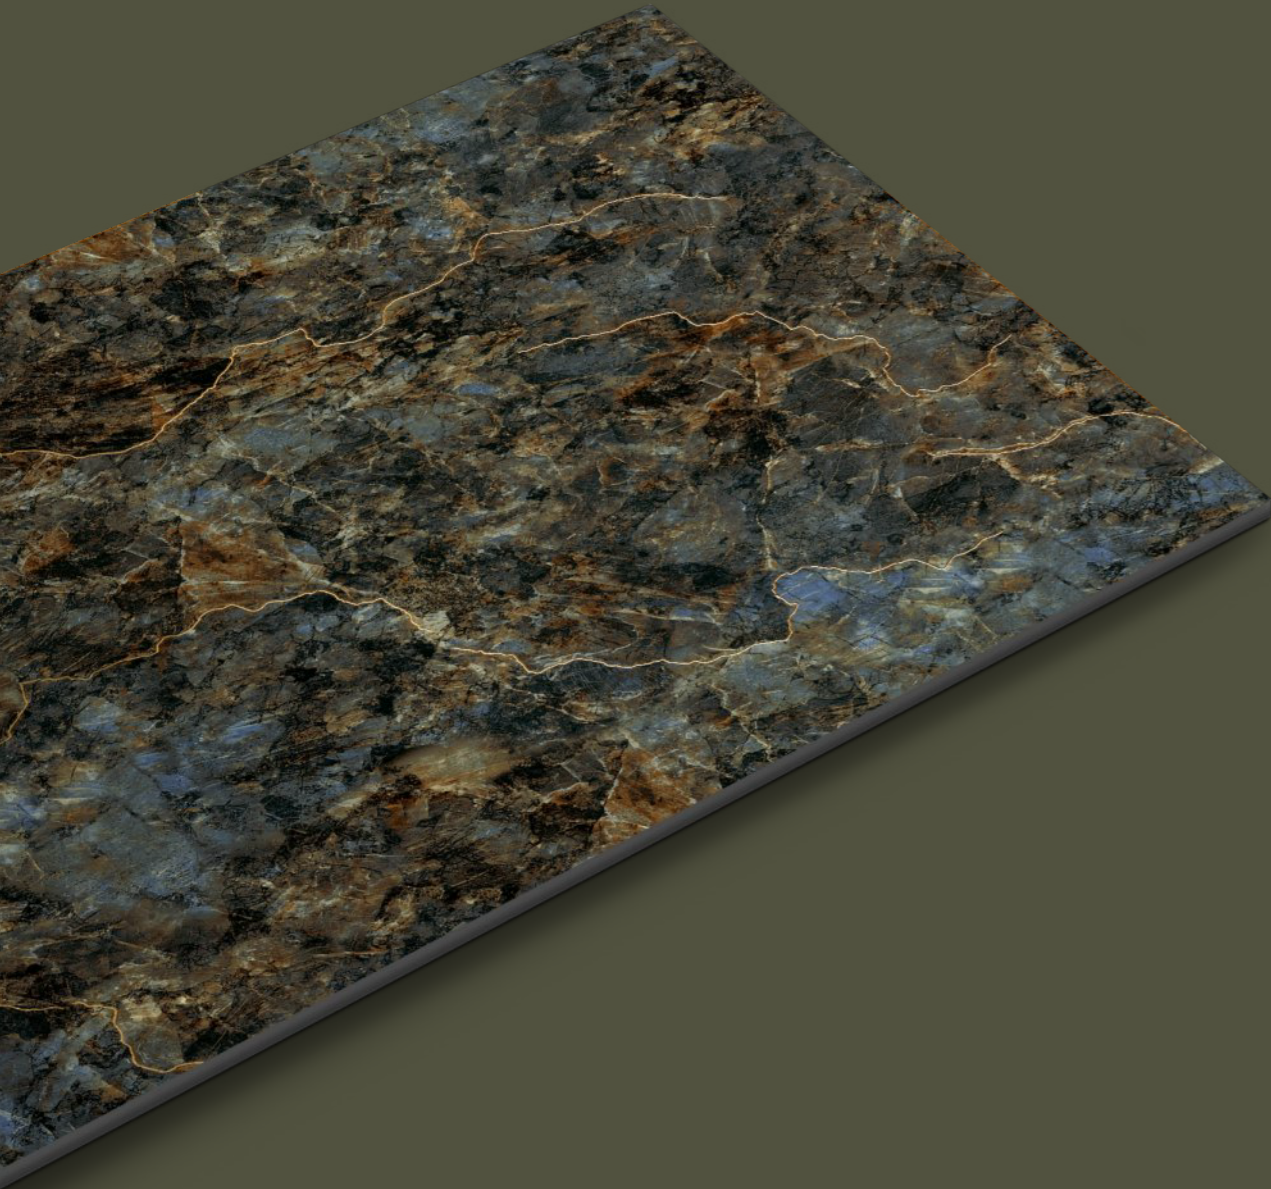

SIZE :  
**600X1200MM**

PREVIEW OF 2004  
600X1200MM / HIGHGLOSS WITH GOLDEN CARVING

TILES NAME :  
**2005**

RANDOM :  
**03**

FINISH :  
**HIGHGLOSS  
+ GLODEN CARVING**

SIZE :  
**600X1200MM**

PREVIEW OF 2005  
600X1200MM / HIGHGLOSS WITH GOLDEN CARVING