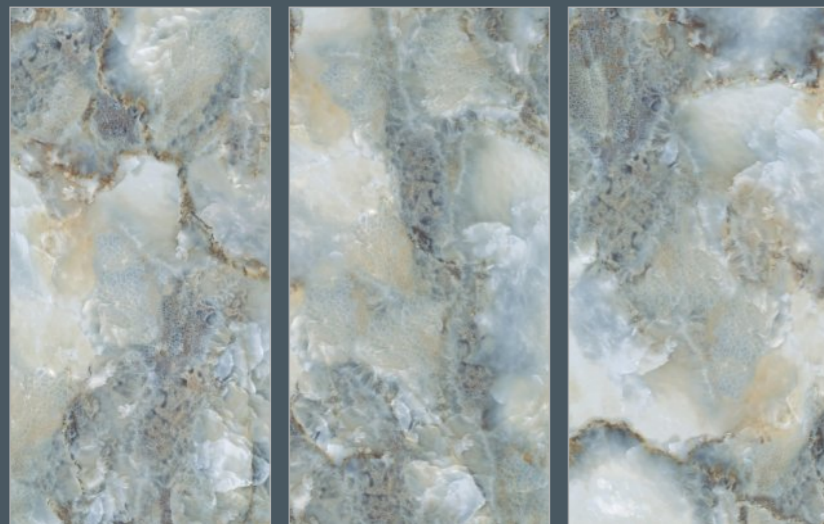

TILES NAME :
1039

RANDOM :
03

FINISH :
**HIGHGLOSS
+ GLODEN CARVING**

SIZE :
600X1200MM