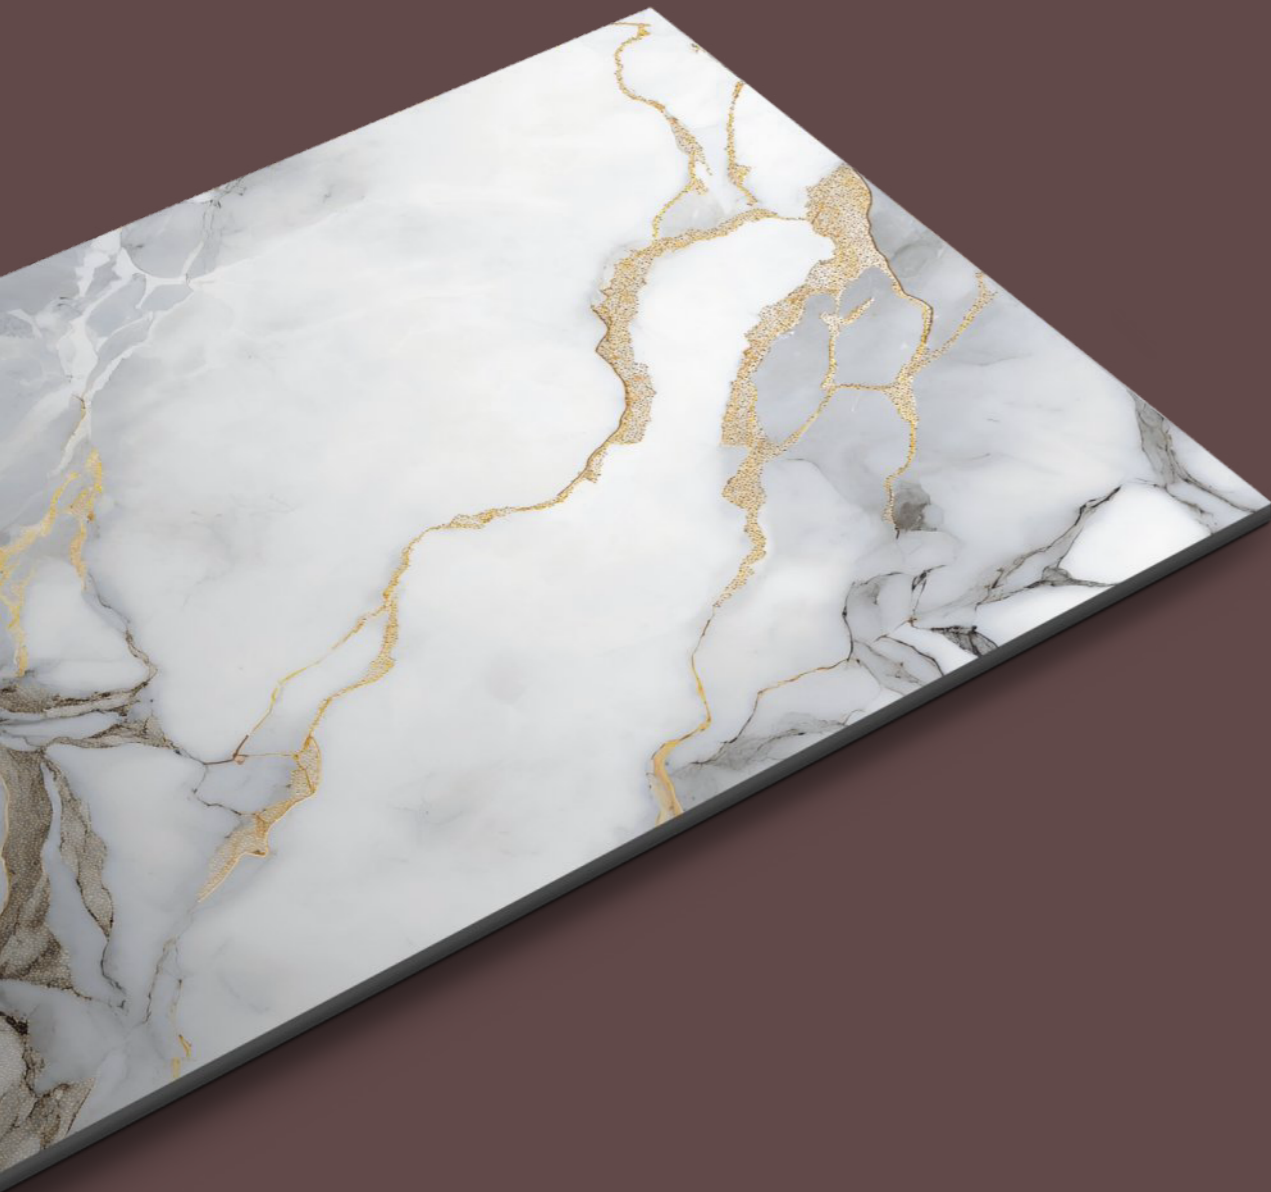

TILES NAME :
1030

RANDOM :
03

FINISH :
**HIGHGLOSS
+ GLODEN CARVING**

SIZE :
600X1200MM