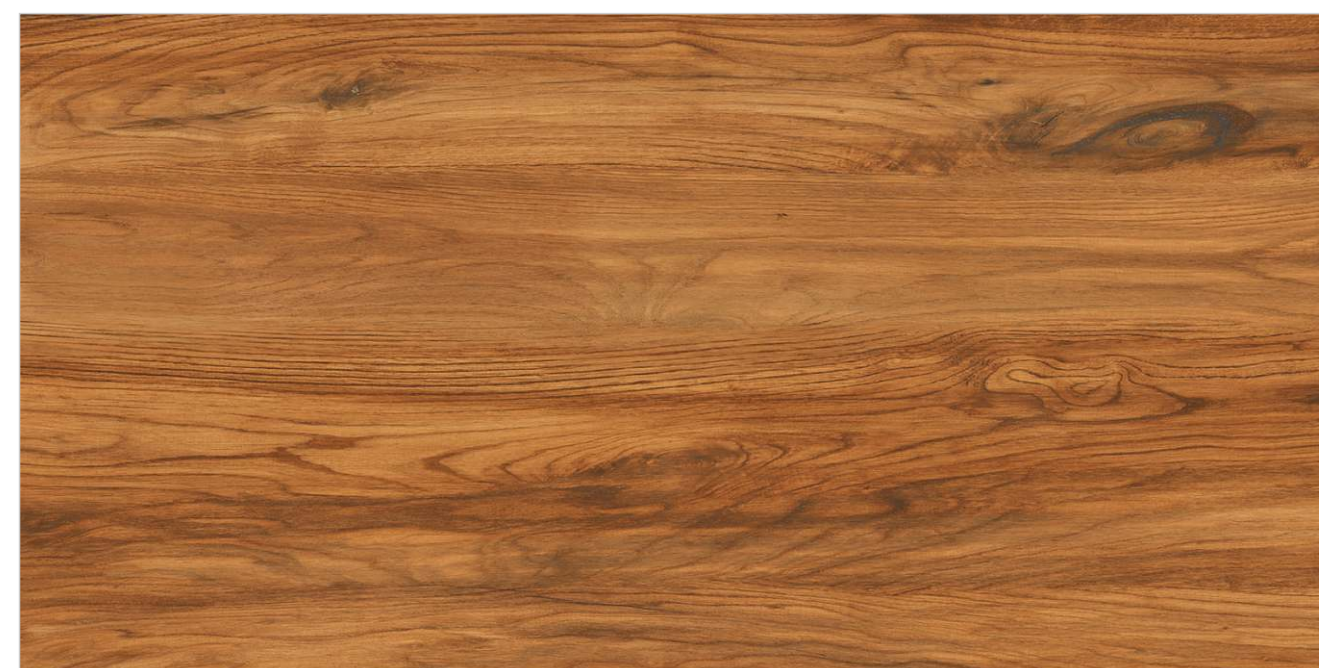

INFORMATION

DIMENSION :
600X1200MM
60X120CM

SURFACE :
MATT SURFACE