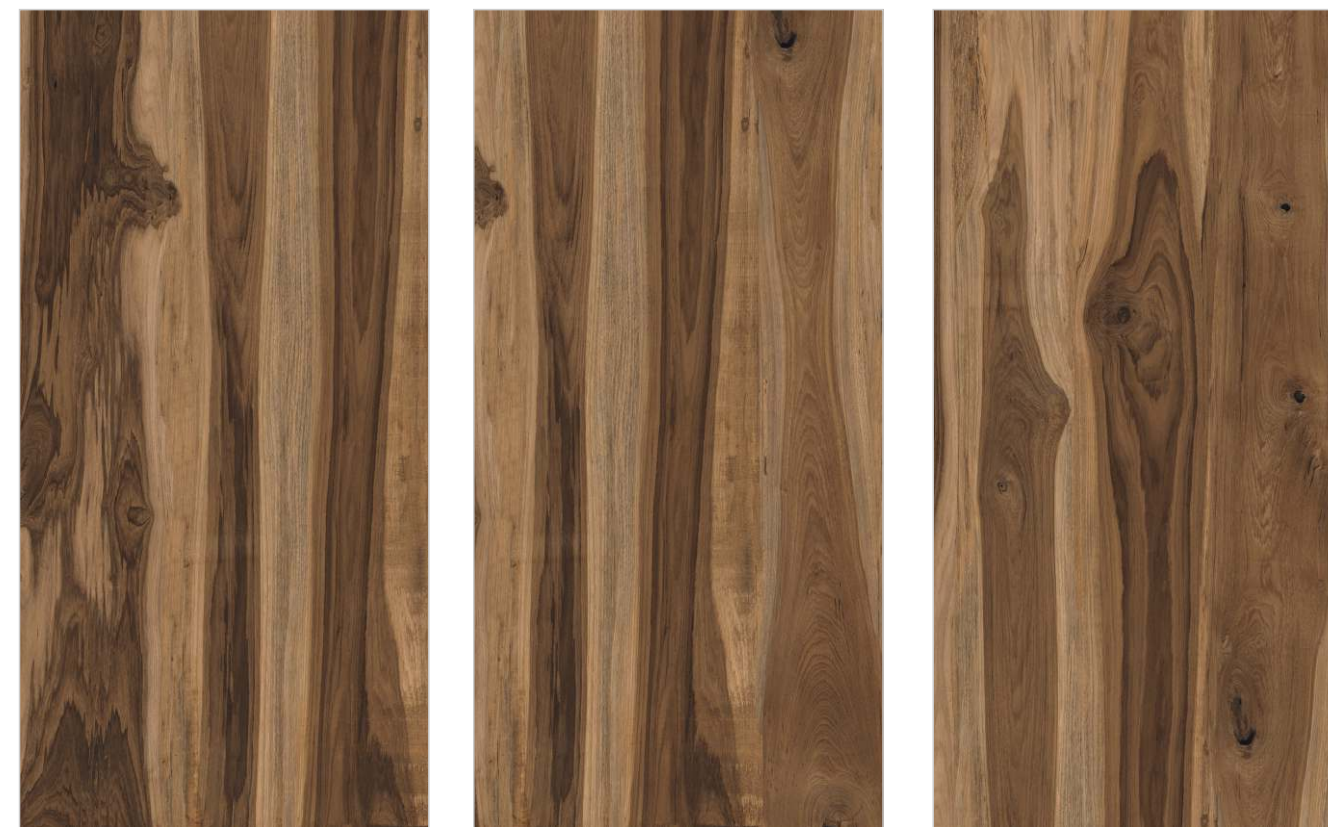

SURFACE :
MATT SURFACE

MOSCOW BEIGE

OAK WOOD BROWN

Random : 04

PREVIEW || OAK WOOD BROWN

INFORMATION

DIMENSION :
600X1200MM
60X120CM

SURFACE :
MATT SURFACE