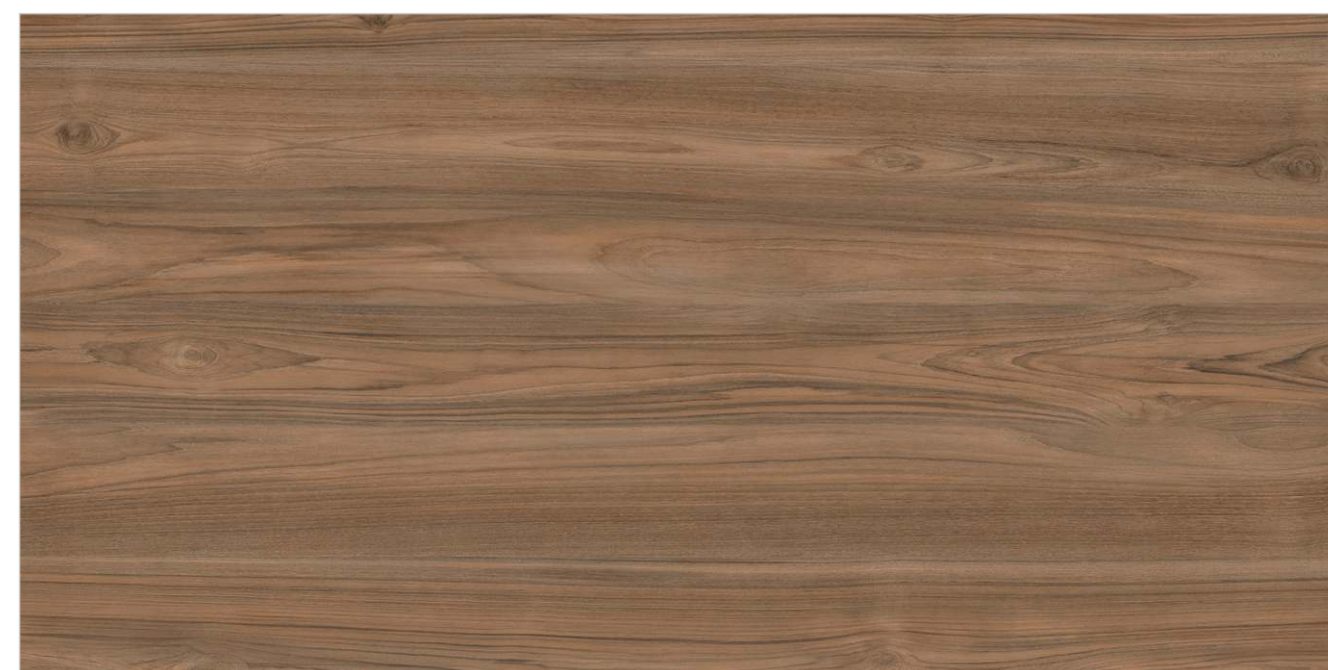

SURFACE :
MATT SURFACE

BURLIN OLIVE

COTTAGE BROWN

Random : 04

PREVIEW || COTTAGE BROWN

INFORMATION

DIMENSION :
600X1200MM
60X120CM

SURFACE :
MATT SURFACE