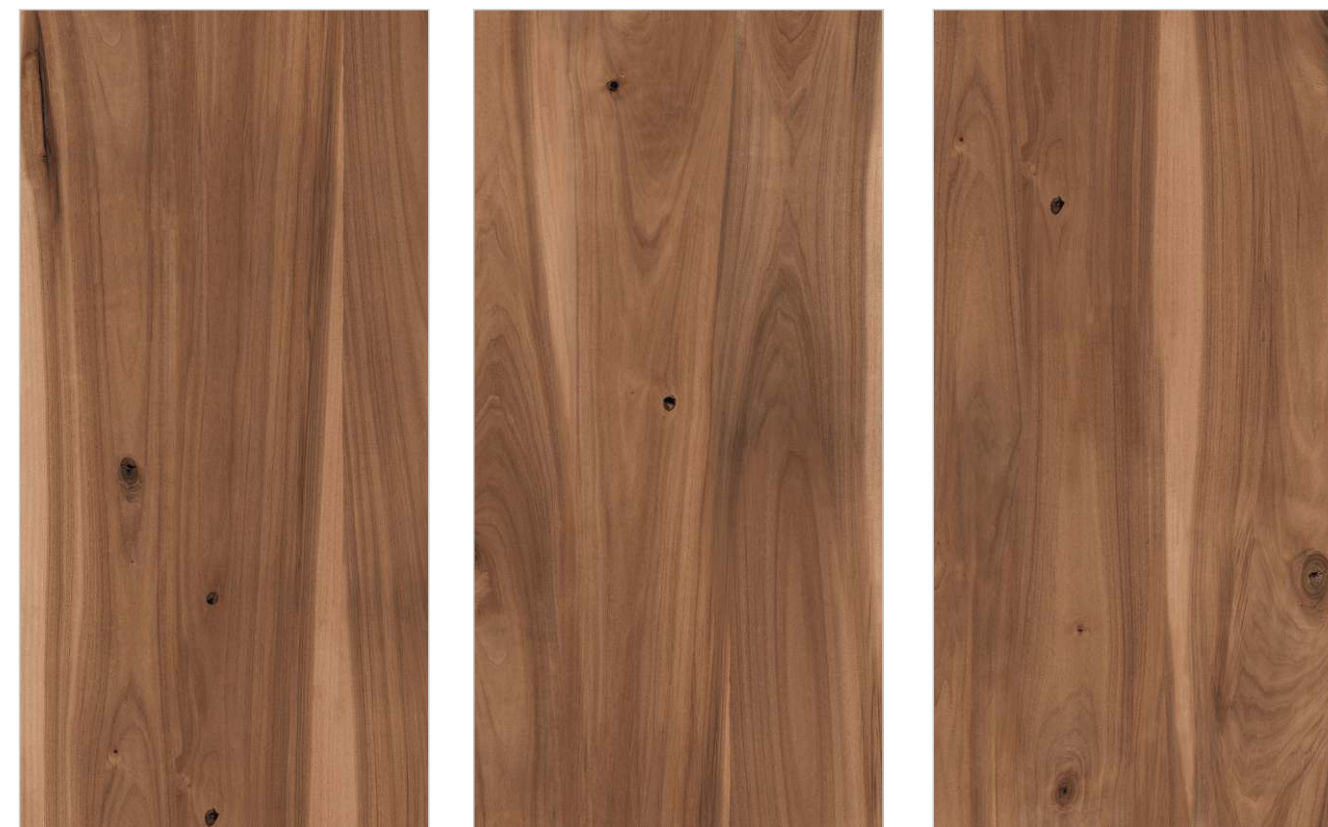

INFORMATION

DIMENSION :
600X1200MM
60X120CM

SURFACE :
MATT SURFACE