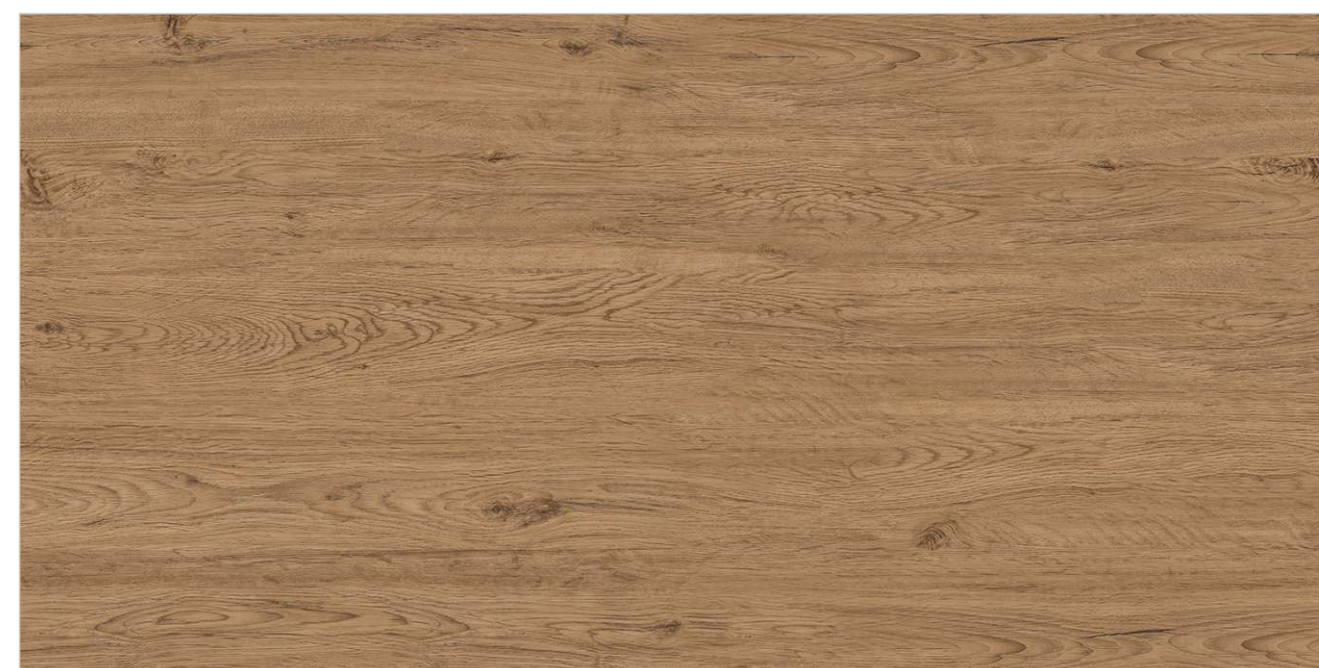

PREVIEW || PINewood BEIGE

INFORMATION

DIMENSION :
600X1200MM
60X120CM

SURFACE :
MATT SURFACE

PINEWOOD BEIGE

PINEWOOD BROWN

Random : 04

PREVIEW || PINewood BROWN