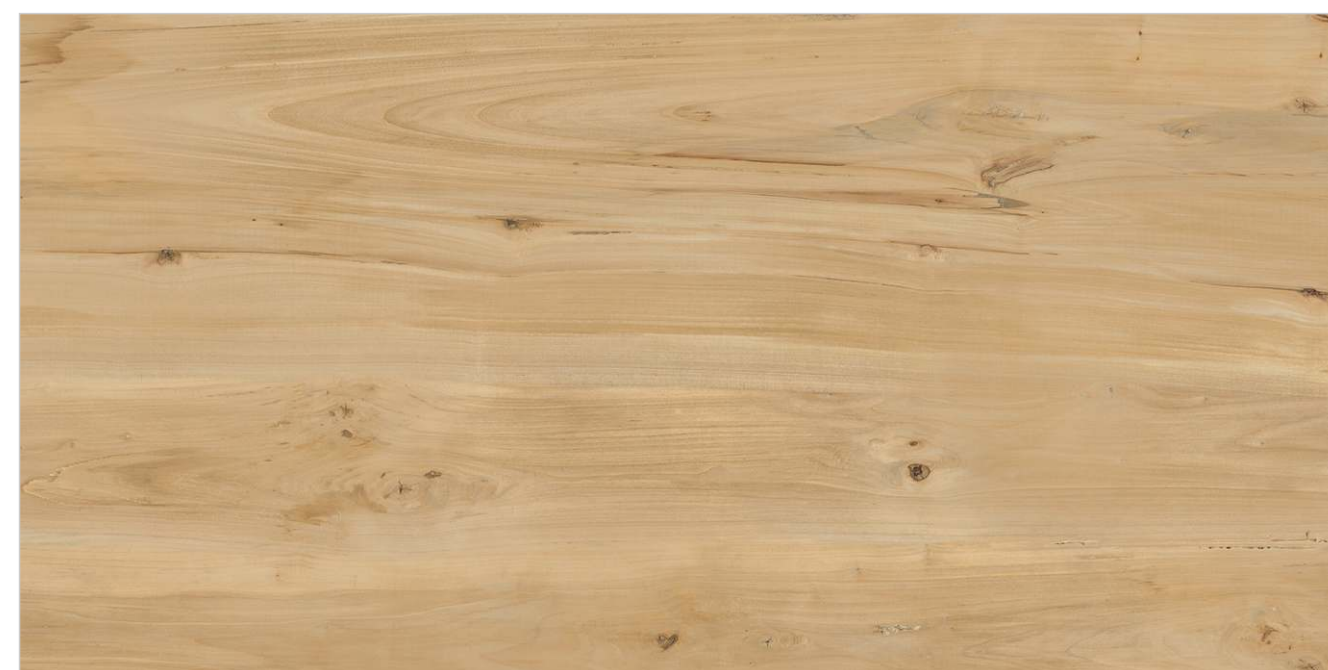

INFORMATION

DIMENSION :
600X1200MM
60X120CM