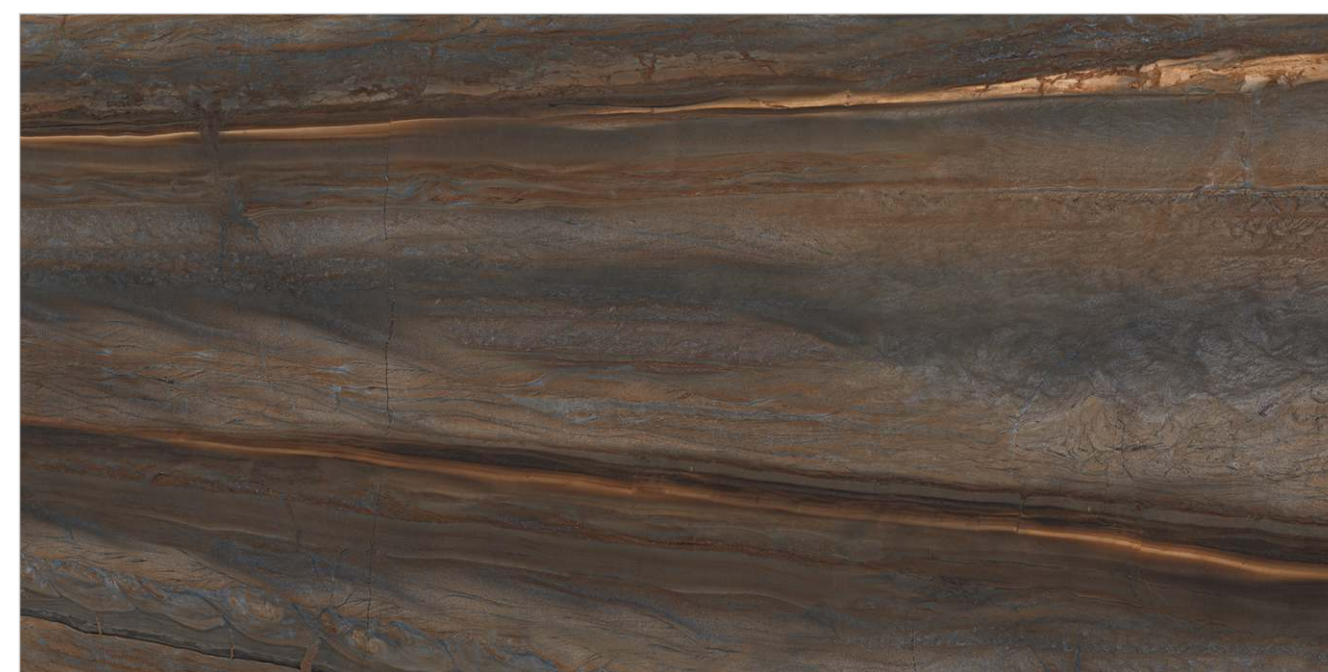

INFORMATION

DIMENSION :
600X1200MM
60X120CM

SURFACE :
MATT SURFACE

FOREST IVORY

LEGNO WOOD

Random : 04

PREVIEW || LEGNO WOOD

INFORMATION