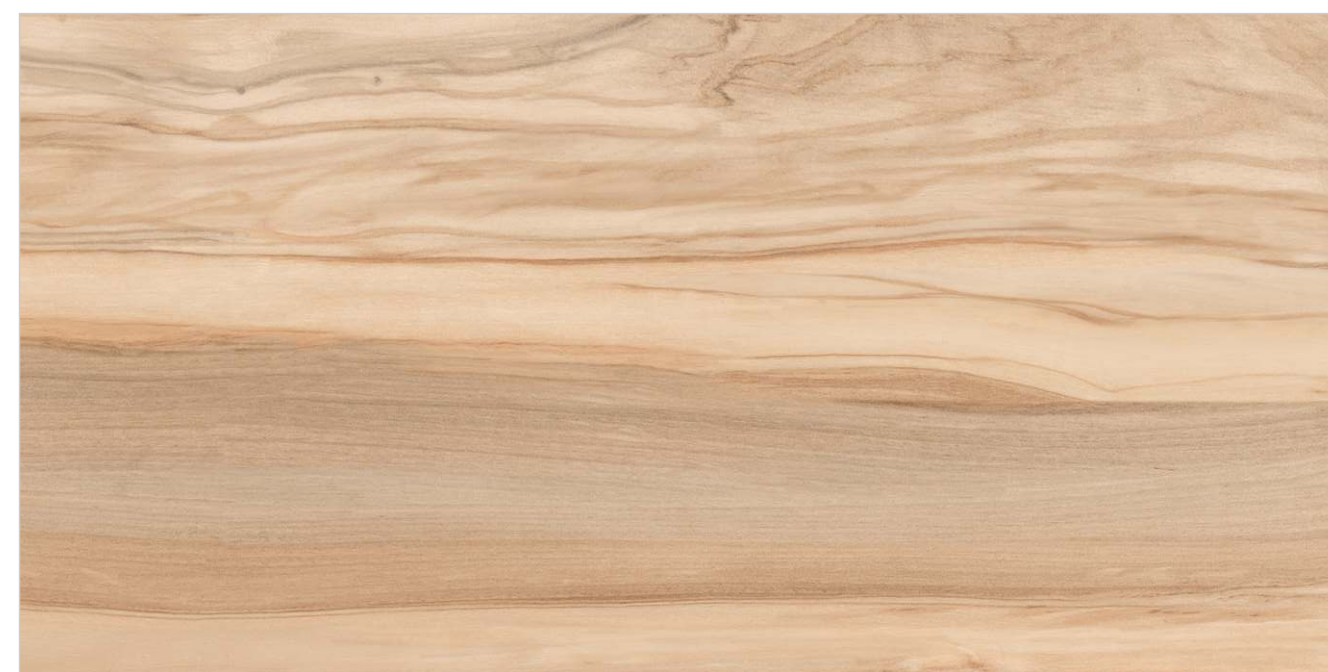

DIMENSION :
600X1200MM
60X120CM

SURFACE :
MATT SURFACE

LEGNO WOOD

MOSCOW BEIGE

Random : 04

PREVIEW || MOSCOW BEIGE

INFORMATION

DIMENSION :
600X1200MM
60X120CM