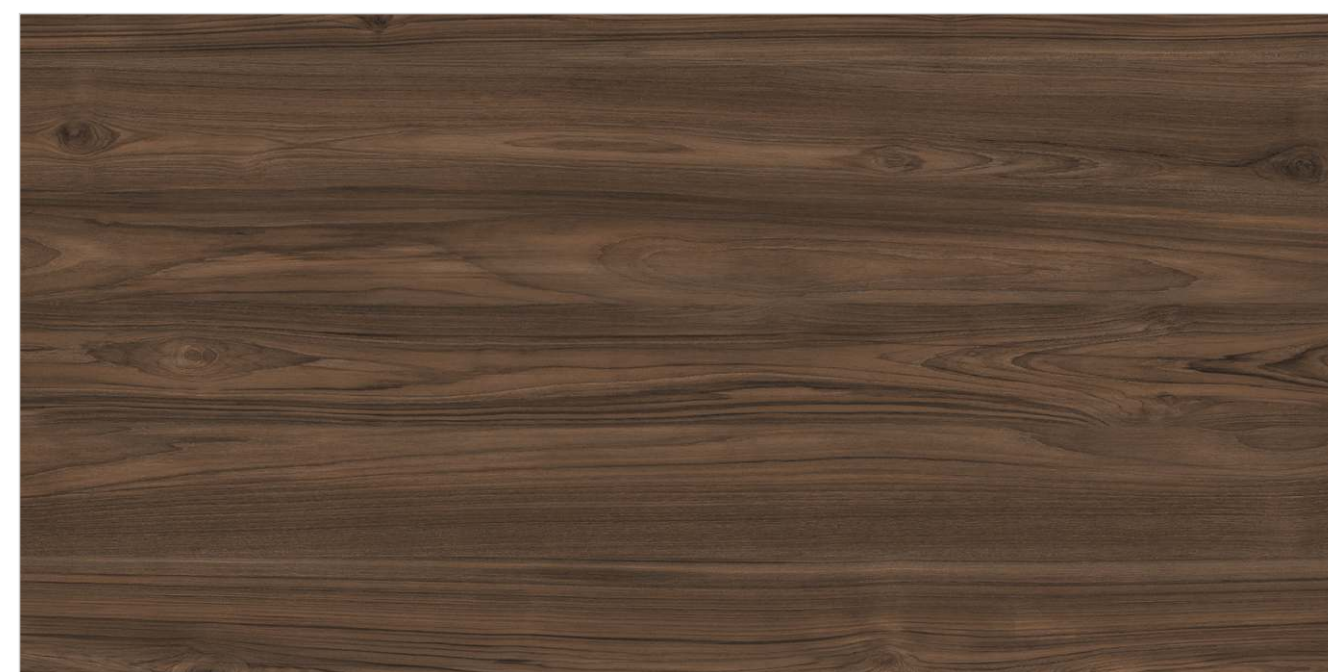

INFORMATION

DIMENSION :
600X1200MM
60X120CM

SURFACE :
MATT SURFACE