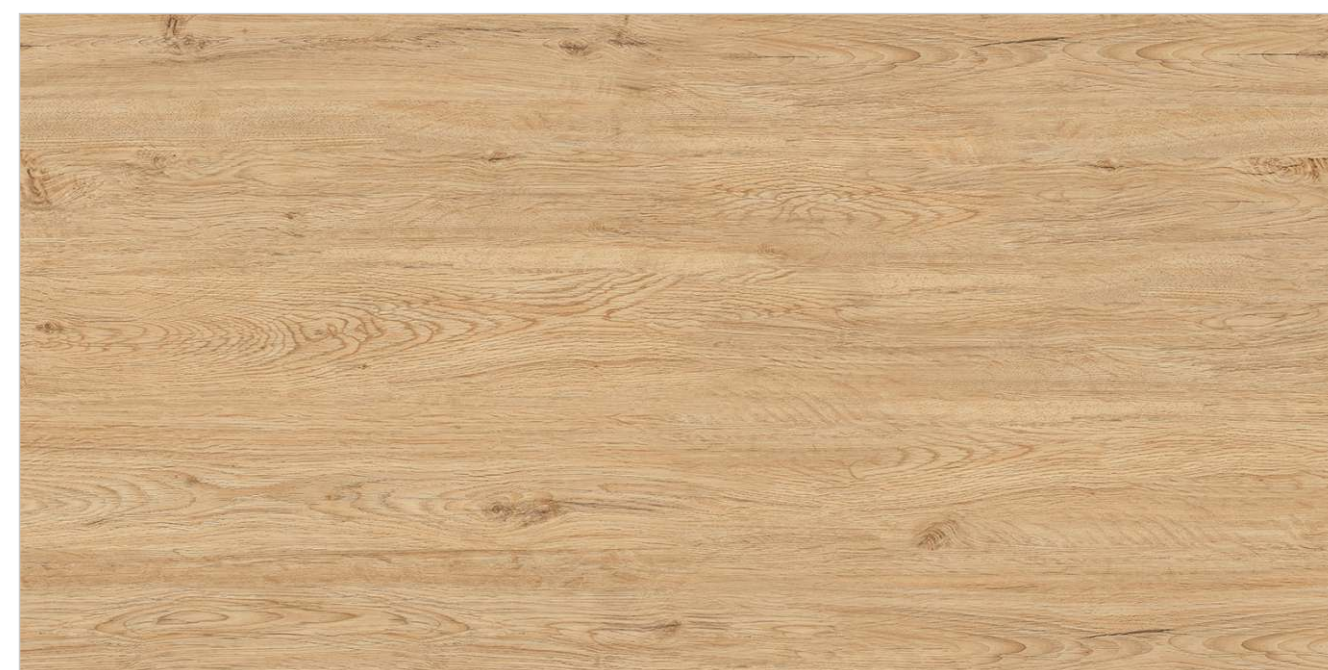

INFORMATION

DIMENSION :
600X1200MM
60X120CM

SURFACE :
MATT SURFACE

PINEWOOD BROWN

PINEWOOD NATURAL

Random : 04

PREVIEW || PINewood NATURAL

INFORMATION