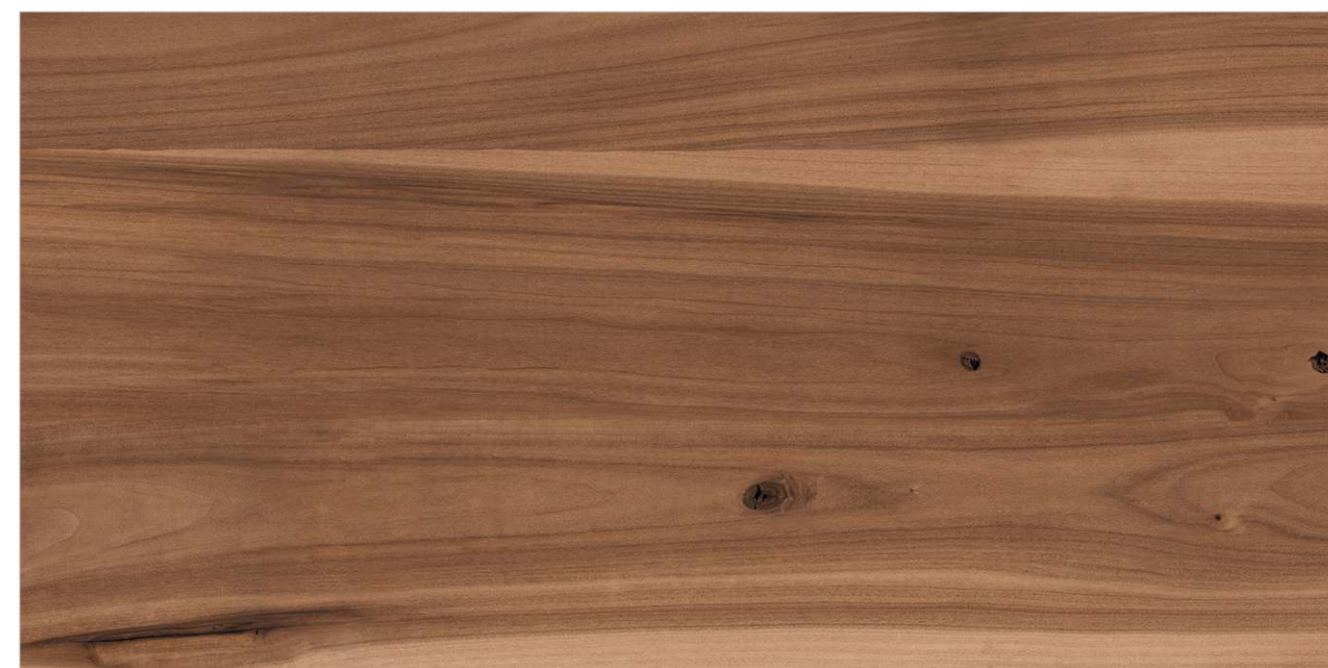

INFORMATION

DIMENSION :
600X1200MM
60X120CM

SURFACE :
MATT SURFACE