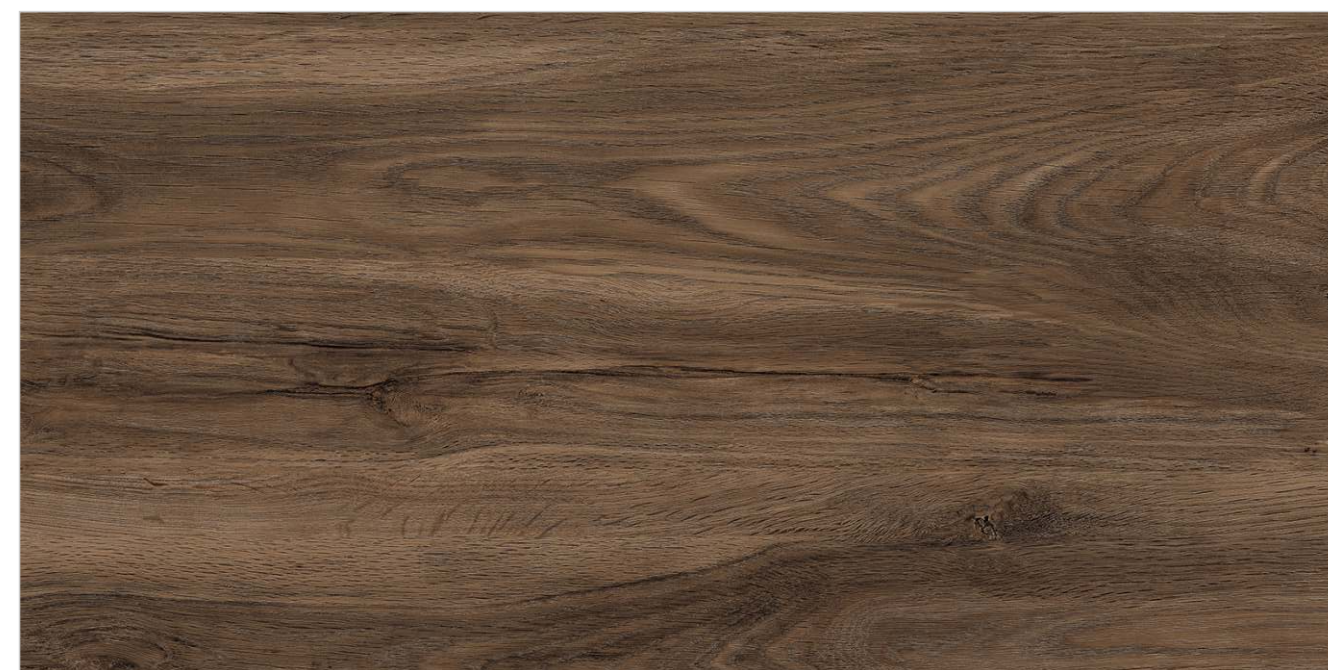

DIMENSION :
600X1200MM
60X120CM

SURFACE :
MATT SURFACE

ANTUNE NATURAL

ANTUNE WENGUE

Random : 04

PREVIEW || ANTUNE WENGUE

INFORMATION

DIMENSION :
600X1200MM
60X120CM