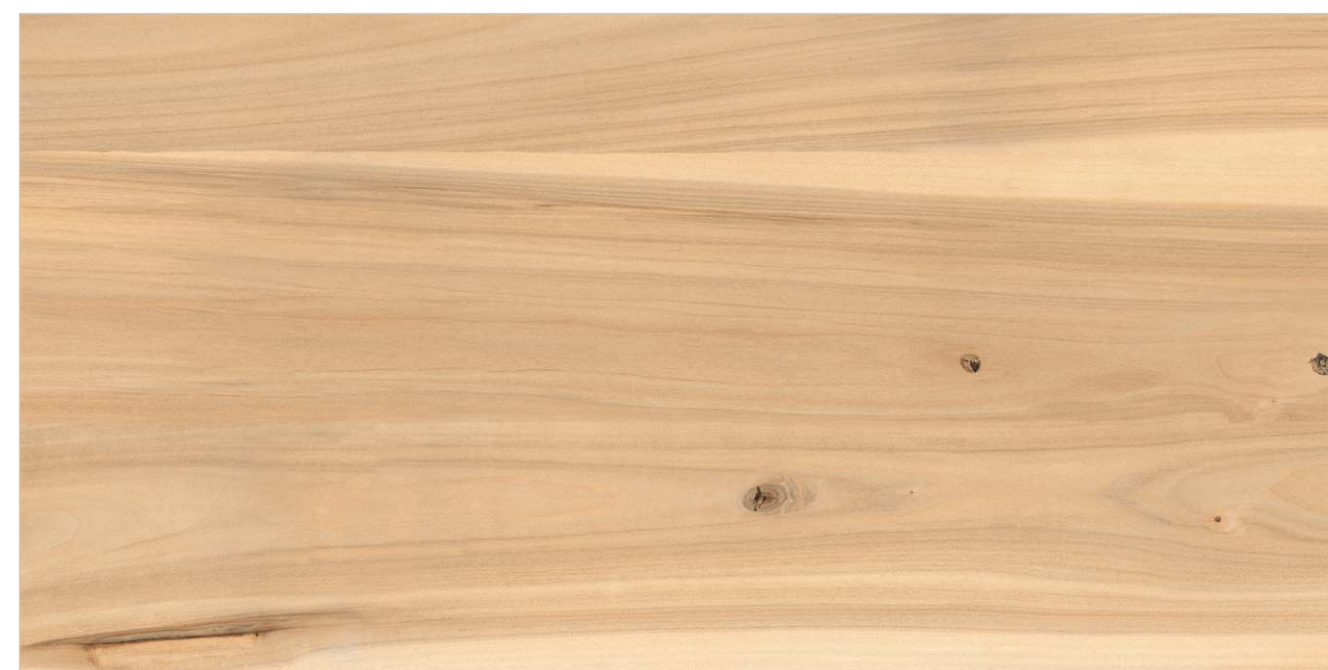

INFORMATION

DIMENSION :
600X1200MM
60X120CM

SURFACE :
MATT SURFACE