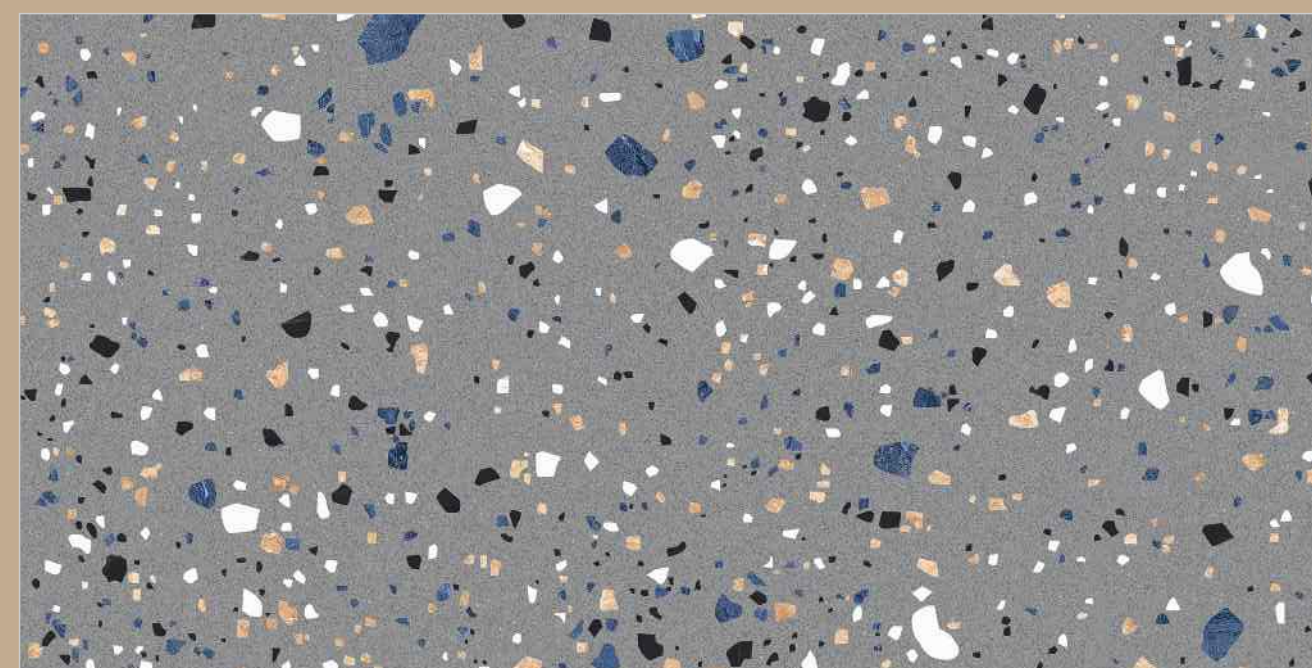

Random : 01

INFORMATION

DIMENSION :  
600X1200MM  
60X120CM

SURFACE : GLOSSY & MATT

TZ 2002

Random : 02

INFORMATION

DIMENSION :  
600X1200MM  
60X120CM