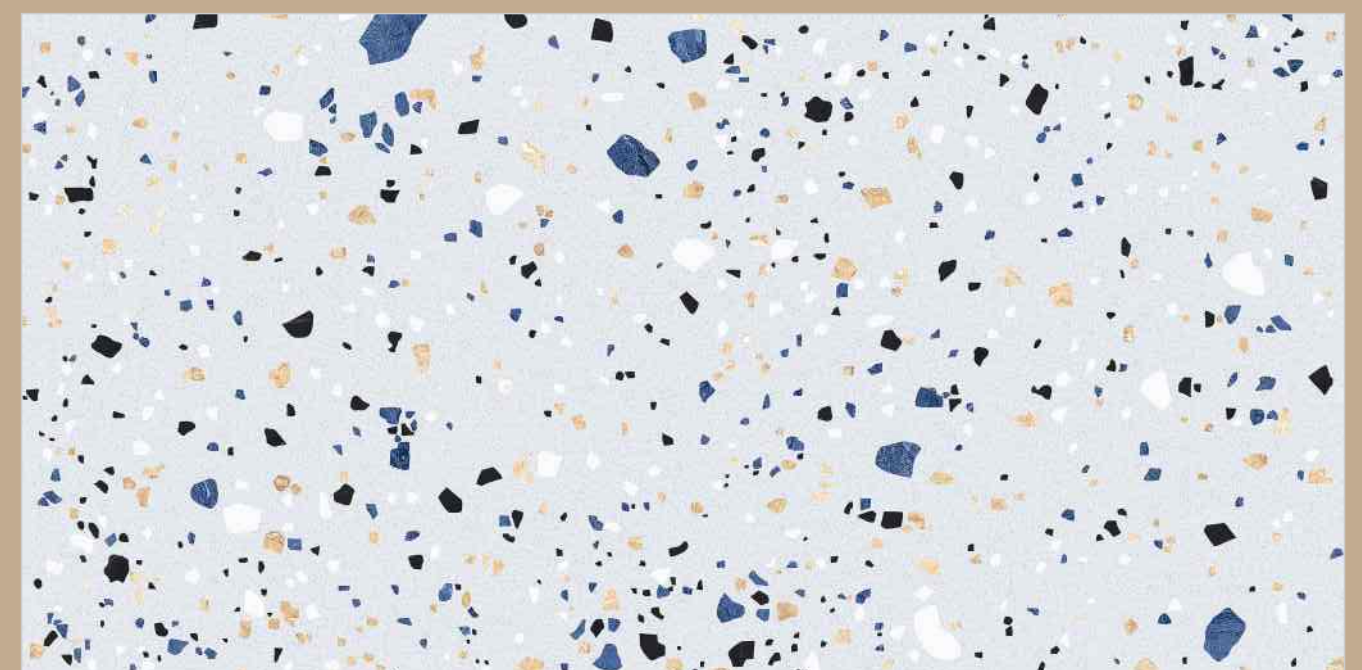

TZ 2001

Random : 01

INFORMATION

DIMENSION :
600X1200MM
60X120CM

SURFACE : GLOSSY & MATT