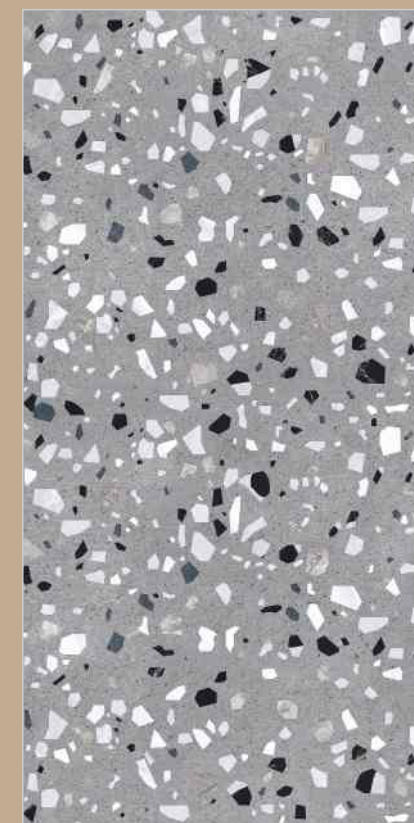

TZ 2004

Random : 03

INFORMATION

DIMENSION :
600X1200MM
60X120CM

SURFACE : GLOSSY & MATT