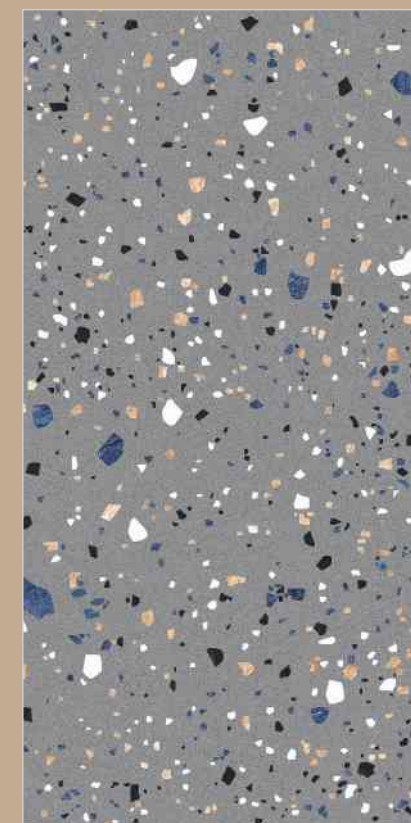

TZ 2002

Random : 02

INFORMATION

DIMENSION :
600X1200MM
60X120CM

SURFACE : GLOSSY & MATT