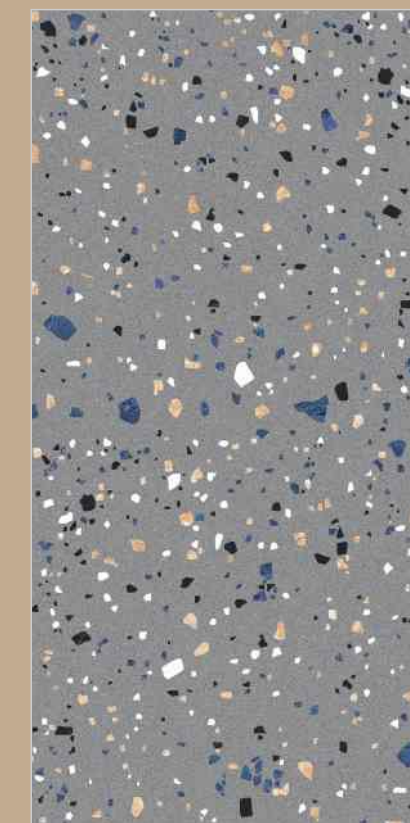

TZ 2002

Random : 02

INFORMATION

DIMENSION :
600X1200MM
60X120CM

SURFACE : GLOSSY & MATT