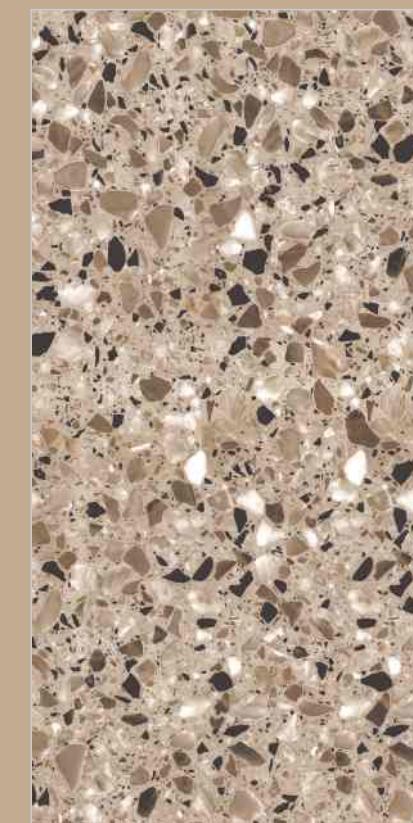

TZ 2021

Random : 01

INFORMATION

DIMENSION :
600X1200MM
60X120CM

SURFACE : GLOSSY & MATT