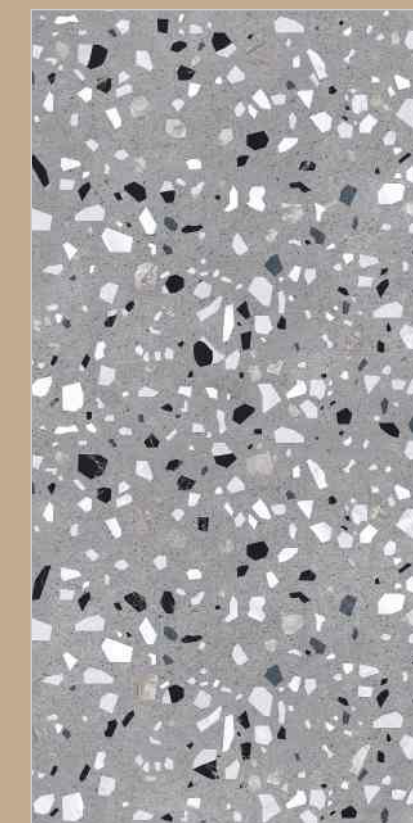

TZ 2004

Random : 03

INFORMATION

DIMENSION :
600X1200MM
60X120CM

SURFACE : GLOSSY & MATT