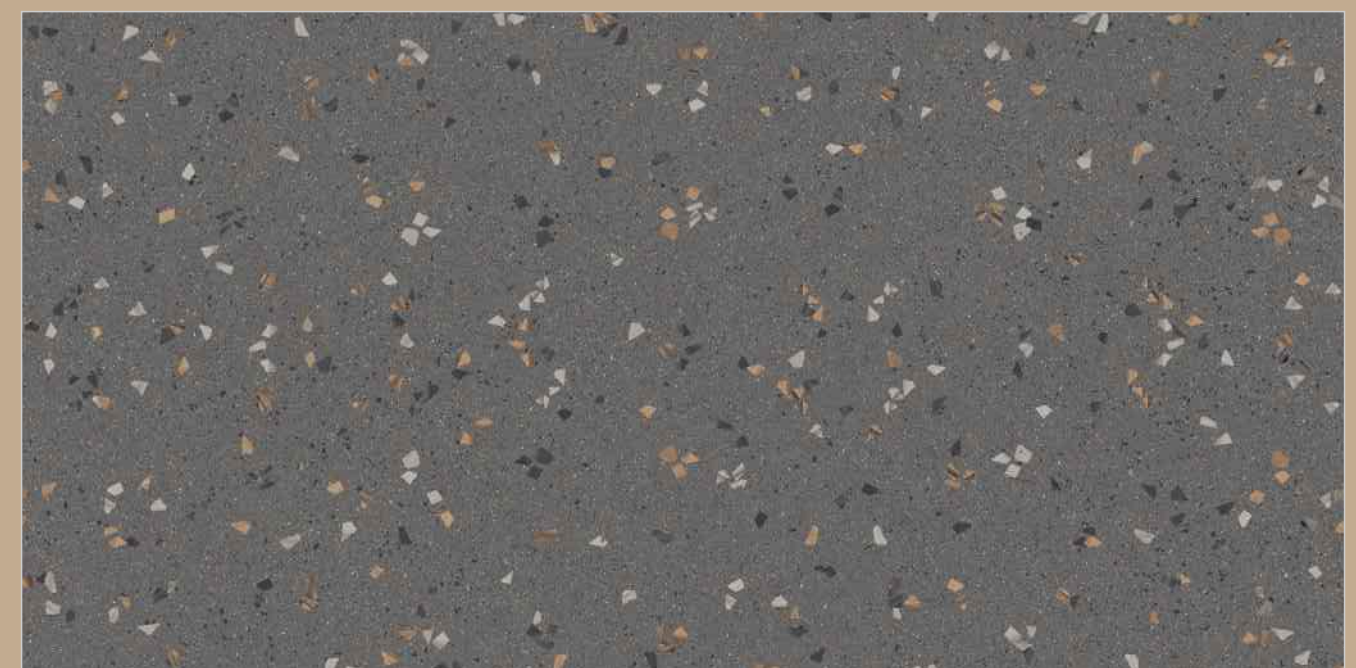

TZ 2014

Random : 01

INFORMATION

DIMENSION :
600X1200MM
60X120CM

SURFACE : GLOSSY & MATT