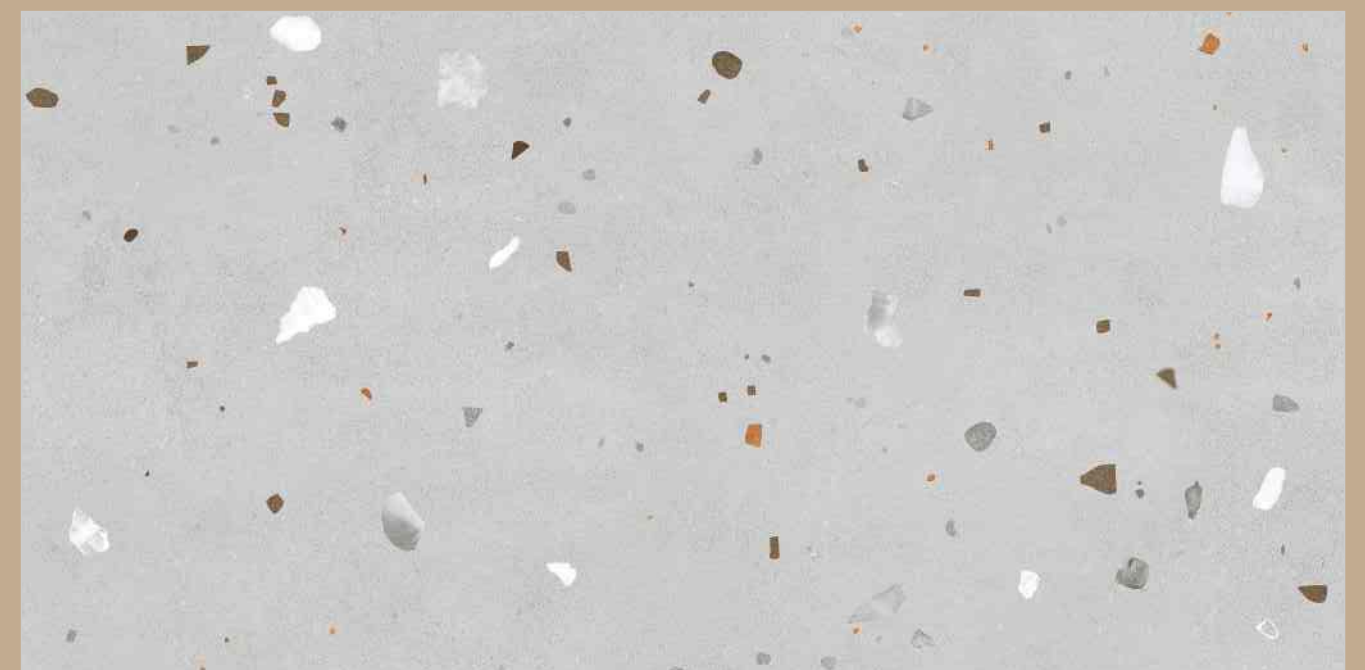

Random : 02

**INFORMATION**

DIMENSION :  
600X1200MM  
60X120CM

SURFACE : GLOSSY & MATT

TZ 2010

Random : 02

INFORMATION

DIMENSION :  
600X1200MM  
60X120CM