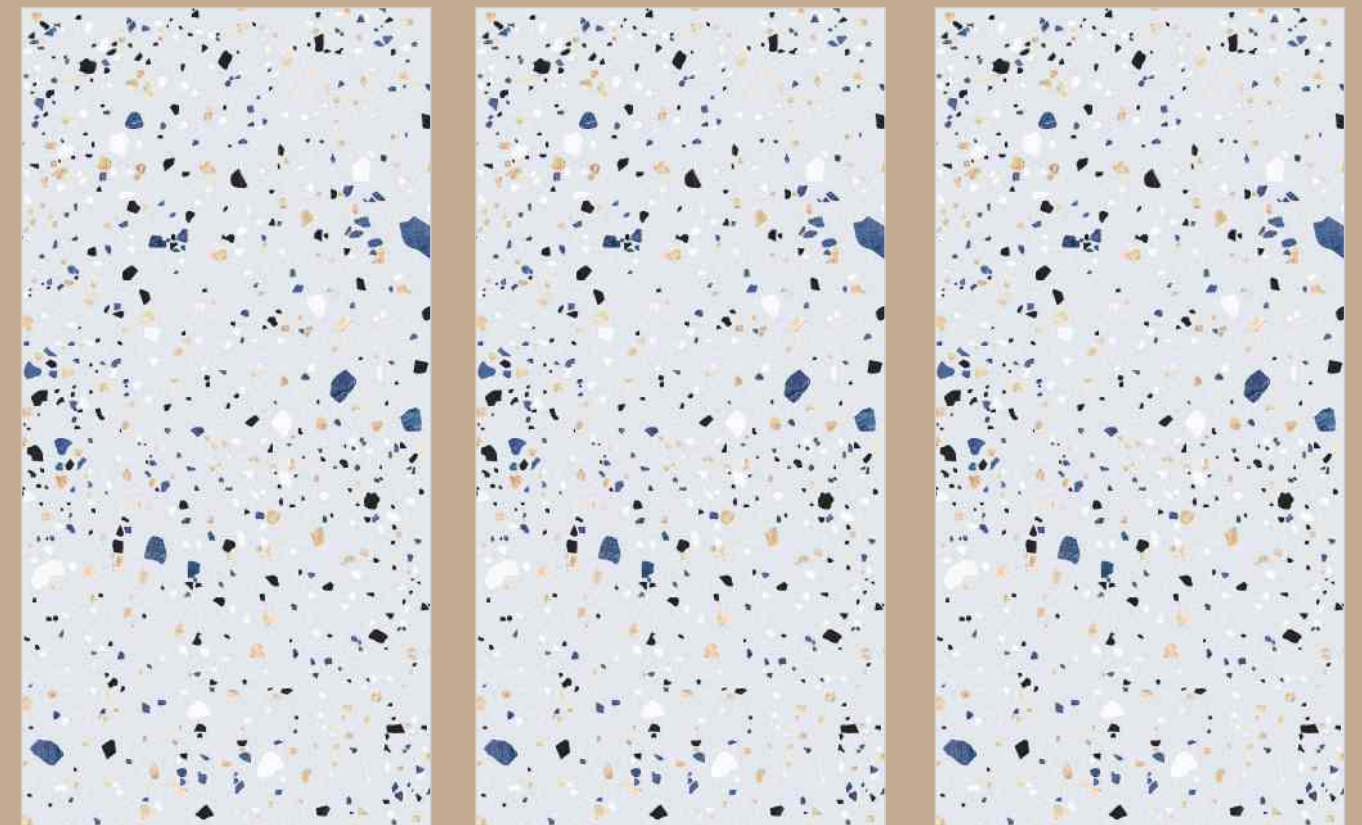

TZ 2001

Random : 01

INFORMATION

DIMENSION :
600X1200MM
60X120CM

SURFACE : GLOSSY & MATT