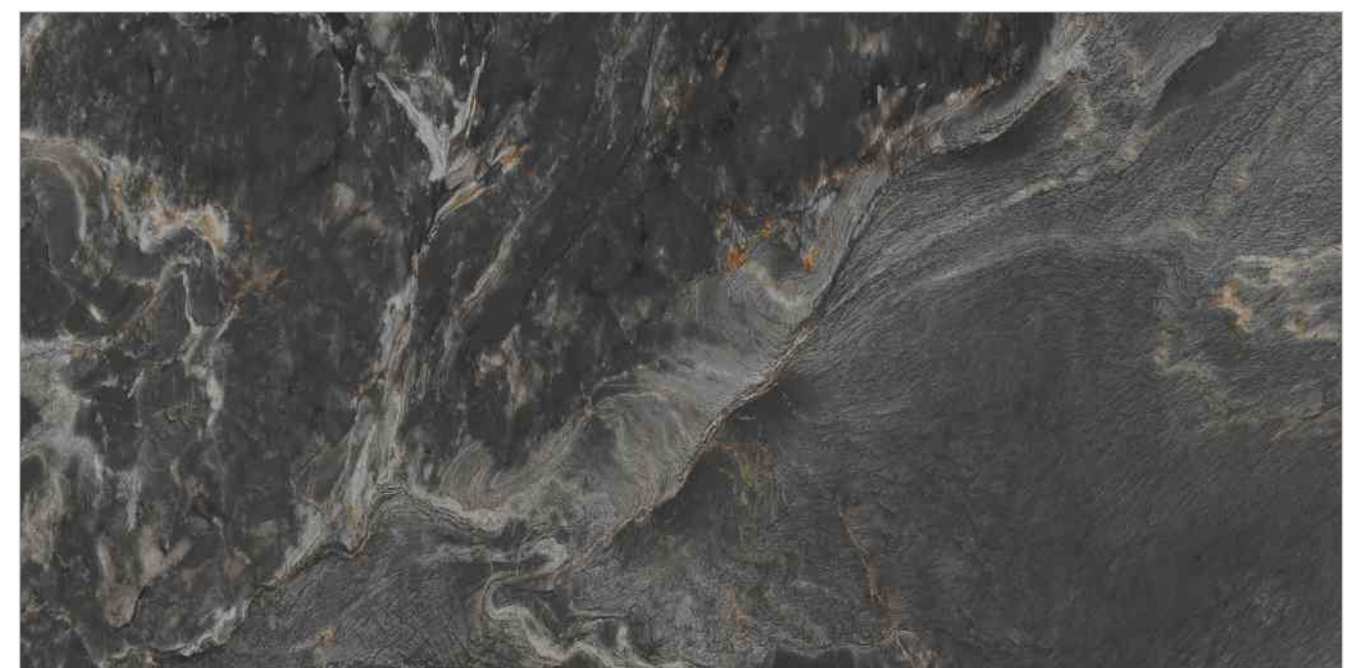

TERALLINO MARMOR 20
COLLECTION **24**

BIDASAR BLACK

Random : 05

INFORMATION

DIMENSION :
600X1200MM
60X120CM

SURFACE : MATT