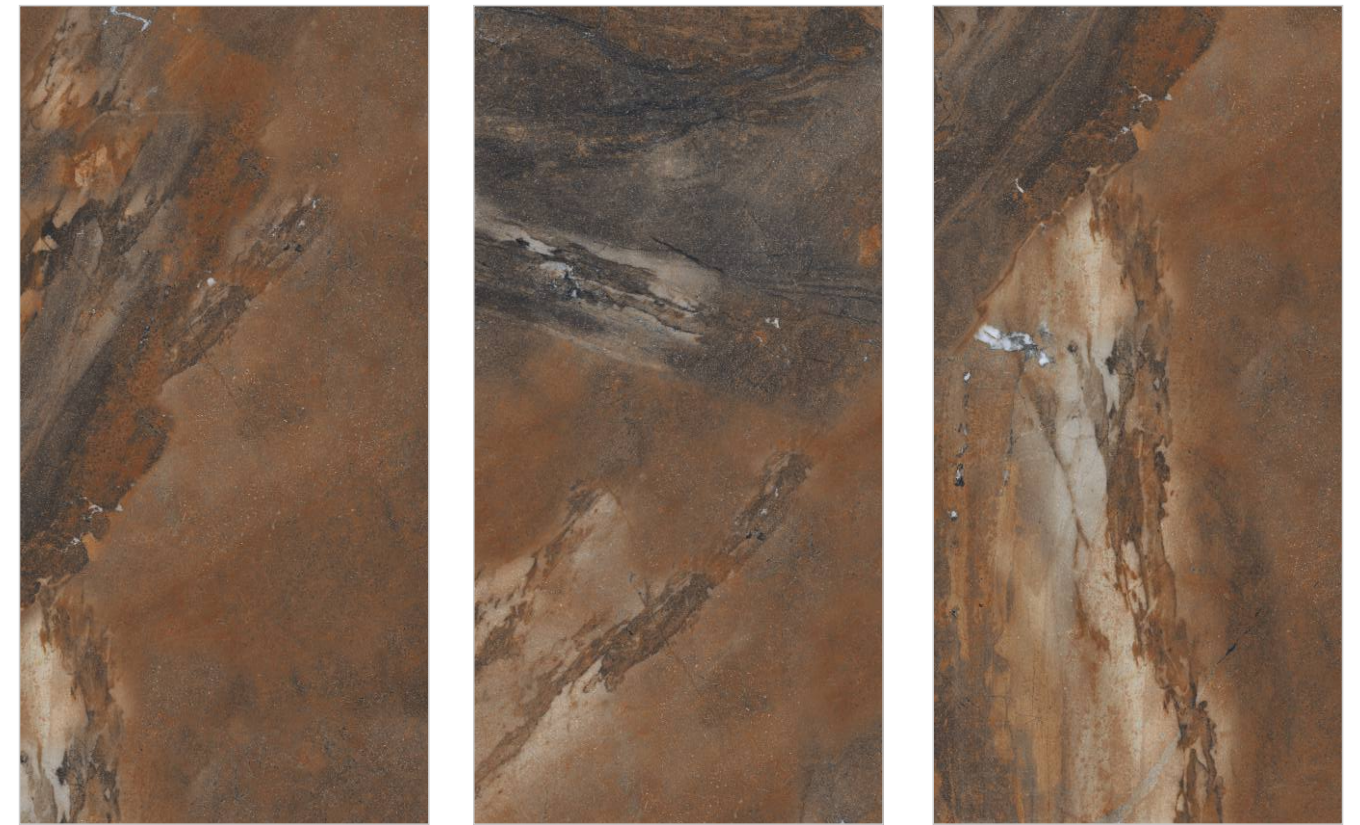

INFORMATION

DIMENSION :
600X1200MM
60X120CM

SURFACE : TERALLINO