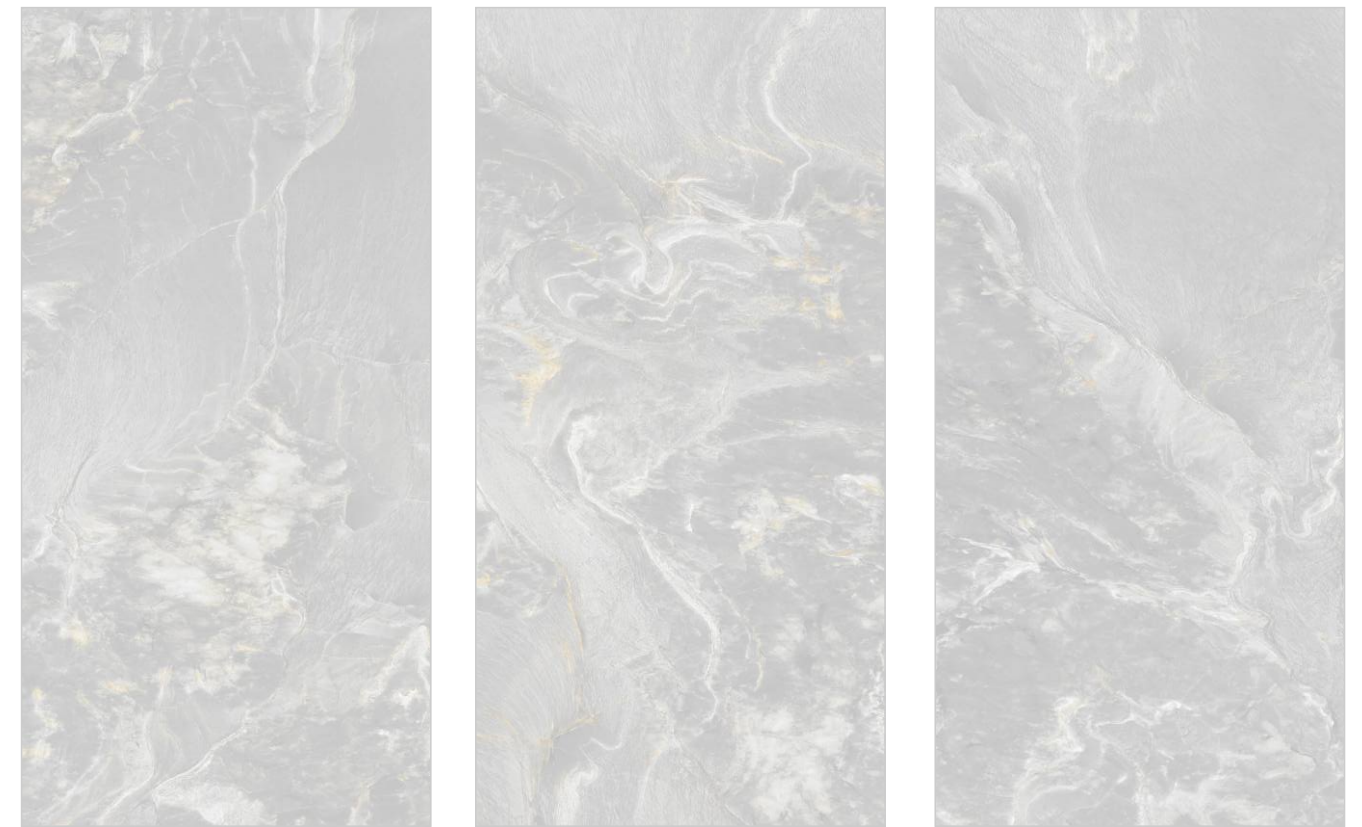

INFORMATION

DIMENSION :
600X1200MM
60X120CM

SURFACE : TERALLINO