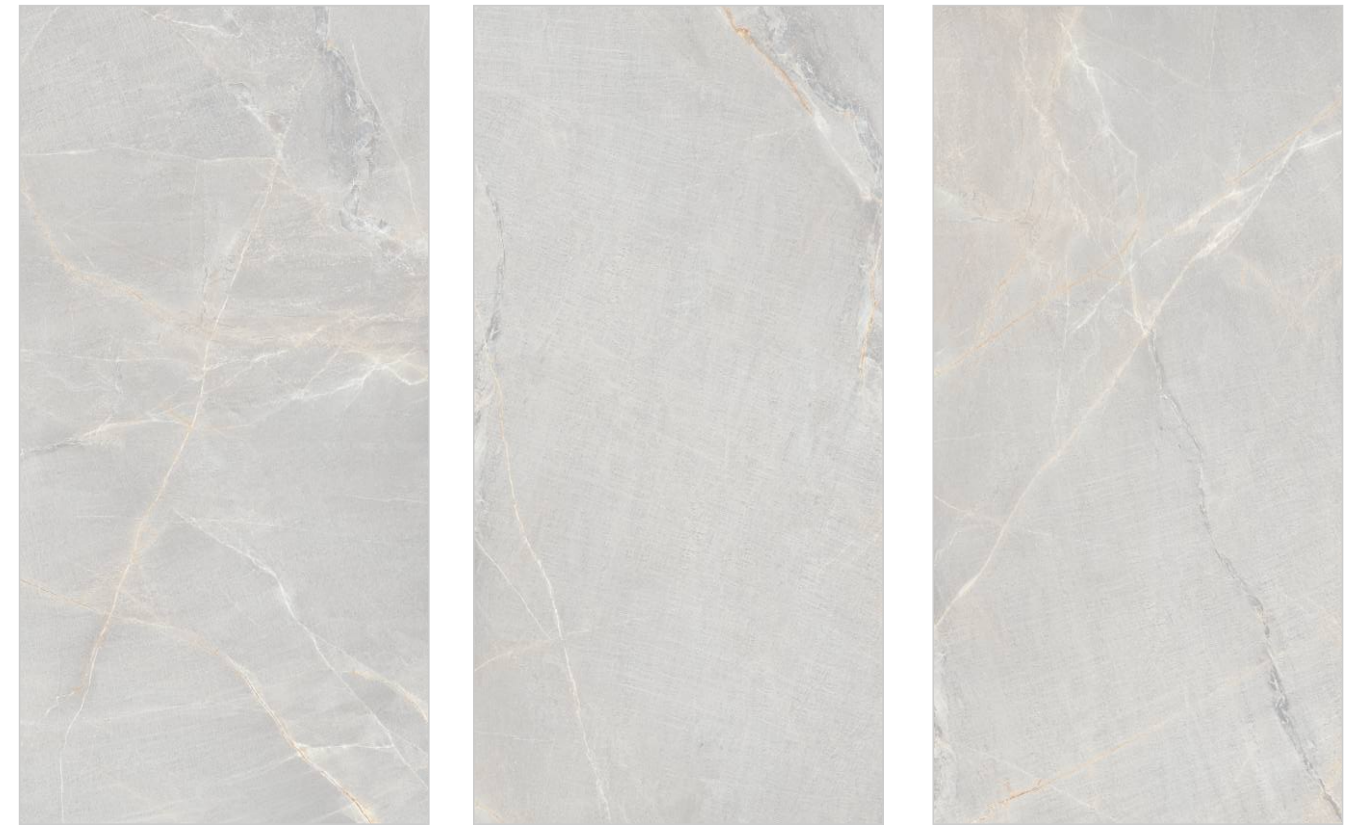

PREVIEW || ALCAZAR CREAM

**INFORMATION**

DIMENSION :  
600X1200MM  
60X120CM

SURFACE : TERALLINO

ALCAZAR CREAM

**ALCAZAR WHITE**

Random : 06

PREVIEW || ALCAZAR WHITE