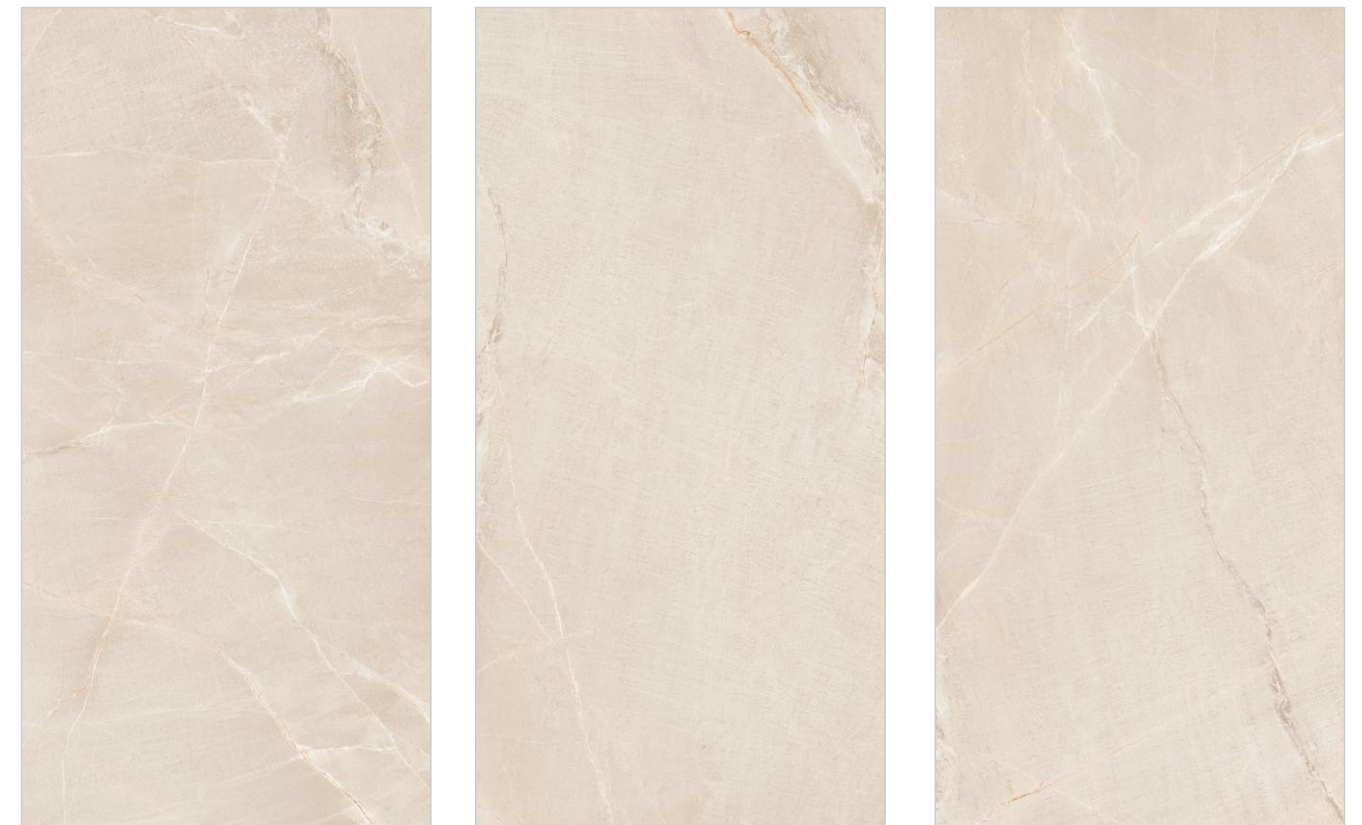

INFORMATION

DIMENSION :
600X1200MM
60X120CM

SURFACE : TERALLINO