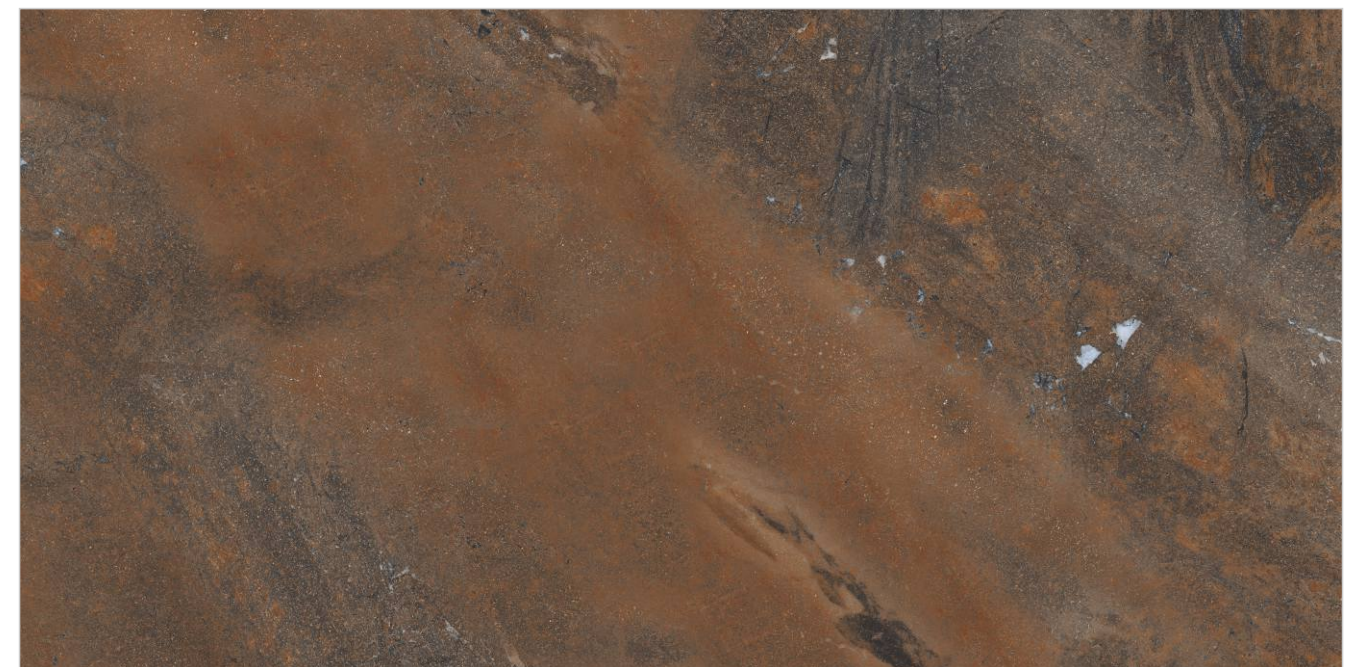

INFORMATION

DIMENSION :
600X1200MM
60X120CM

SURFACE : TERALLINO