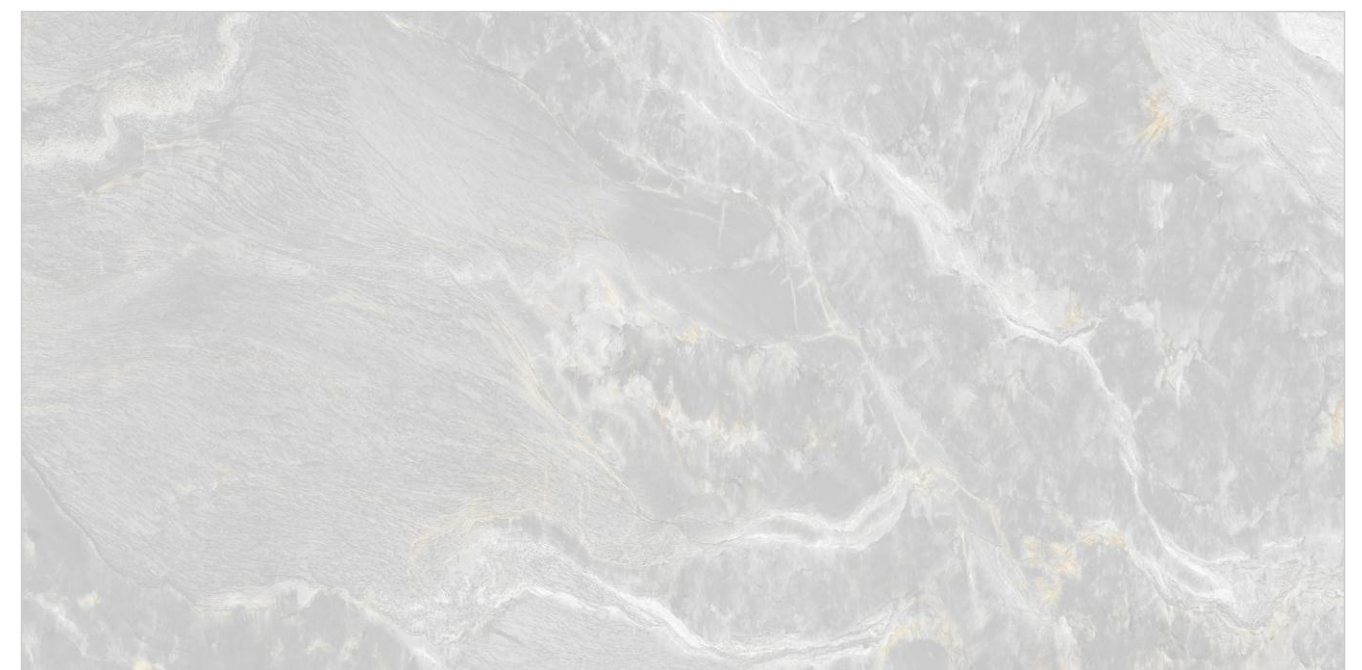

INFORMATION

DIMENSION :
600X1200MM
60X120CM

SURFACE : TERALLINO