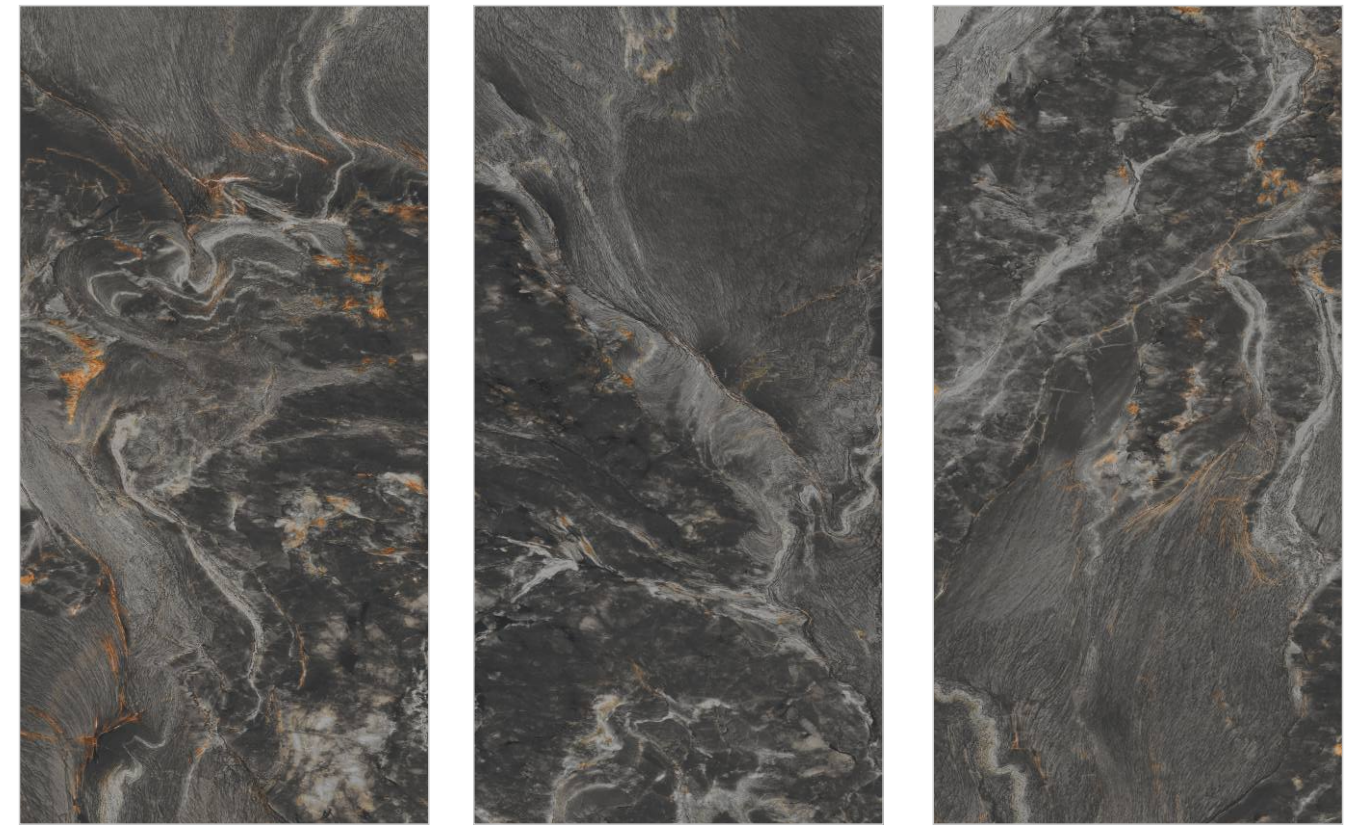

INFORMATION

DIMENSION :
600X1200MM
60X120CM

SURFACE : TERALLINO