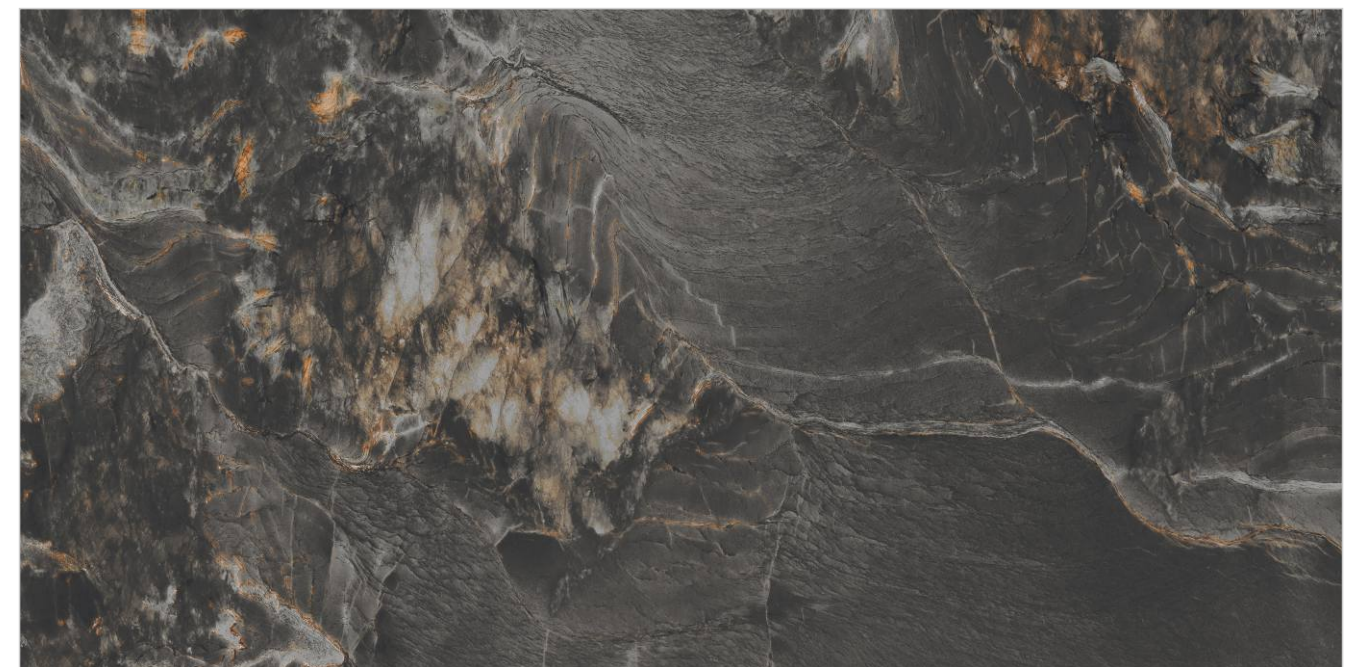

INFORMATION

DIMENSION :
600X1200MM
60X120CM

SURFACE : TERALLINO