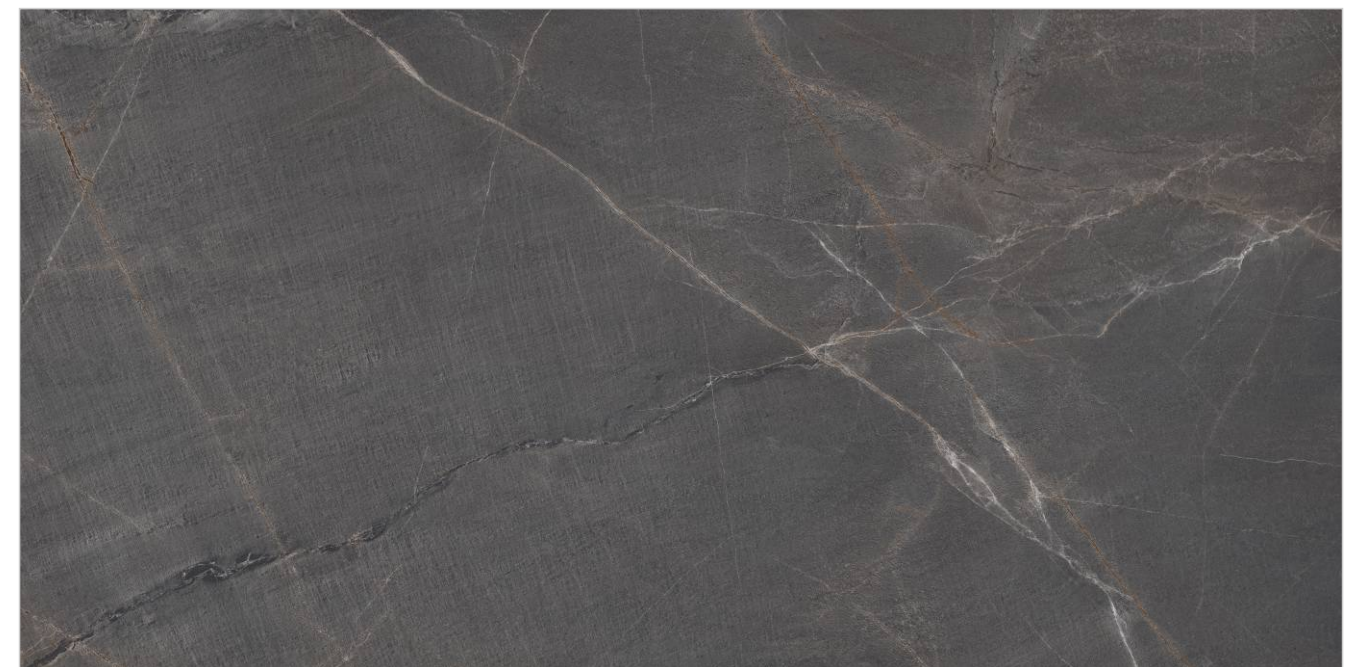

INFORMATION

DIMENSION :
600X1200MM
60X120CM

SURFACE : TERALLINO