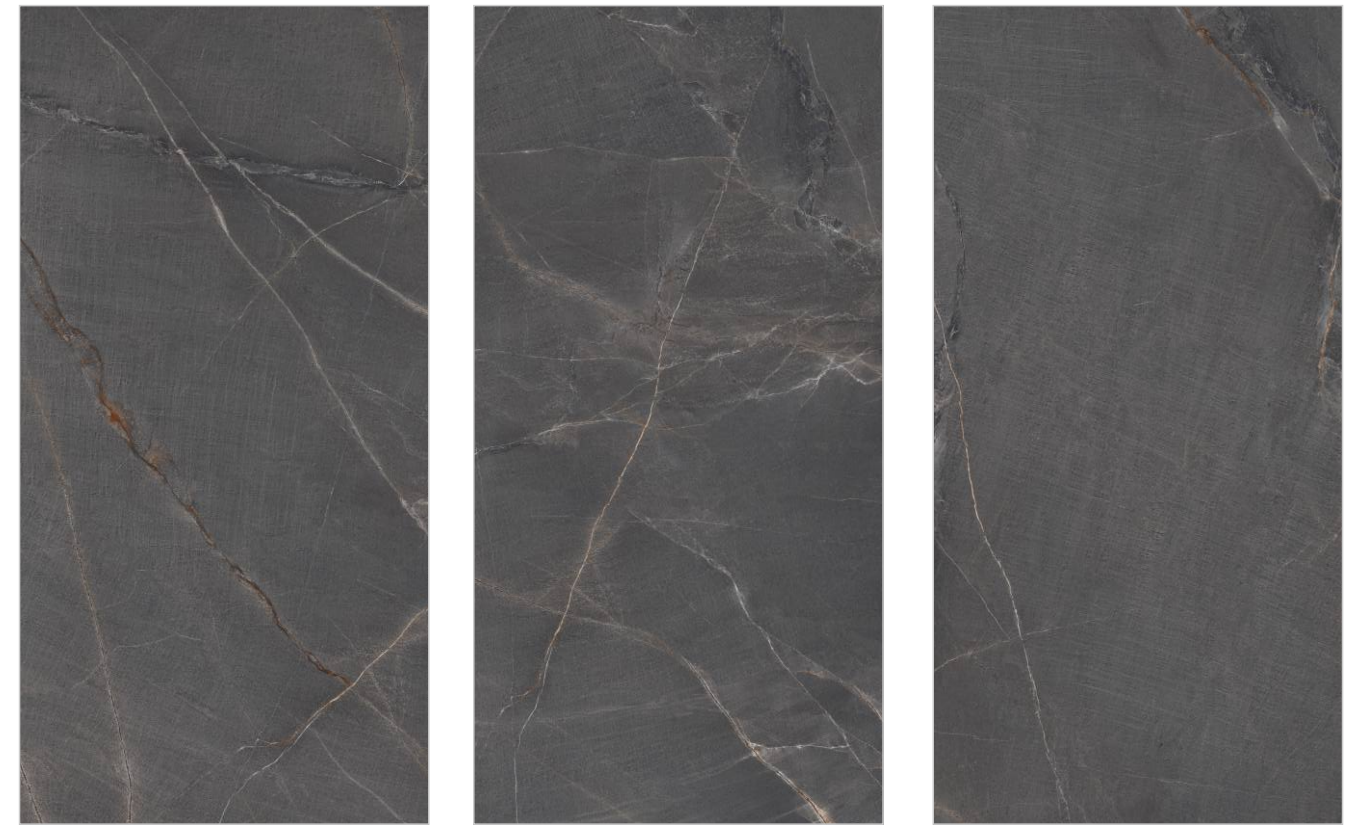

INFORMATION

DIMENSION :
600X1200MM
60X120CM

SURFACE : TERALLINO