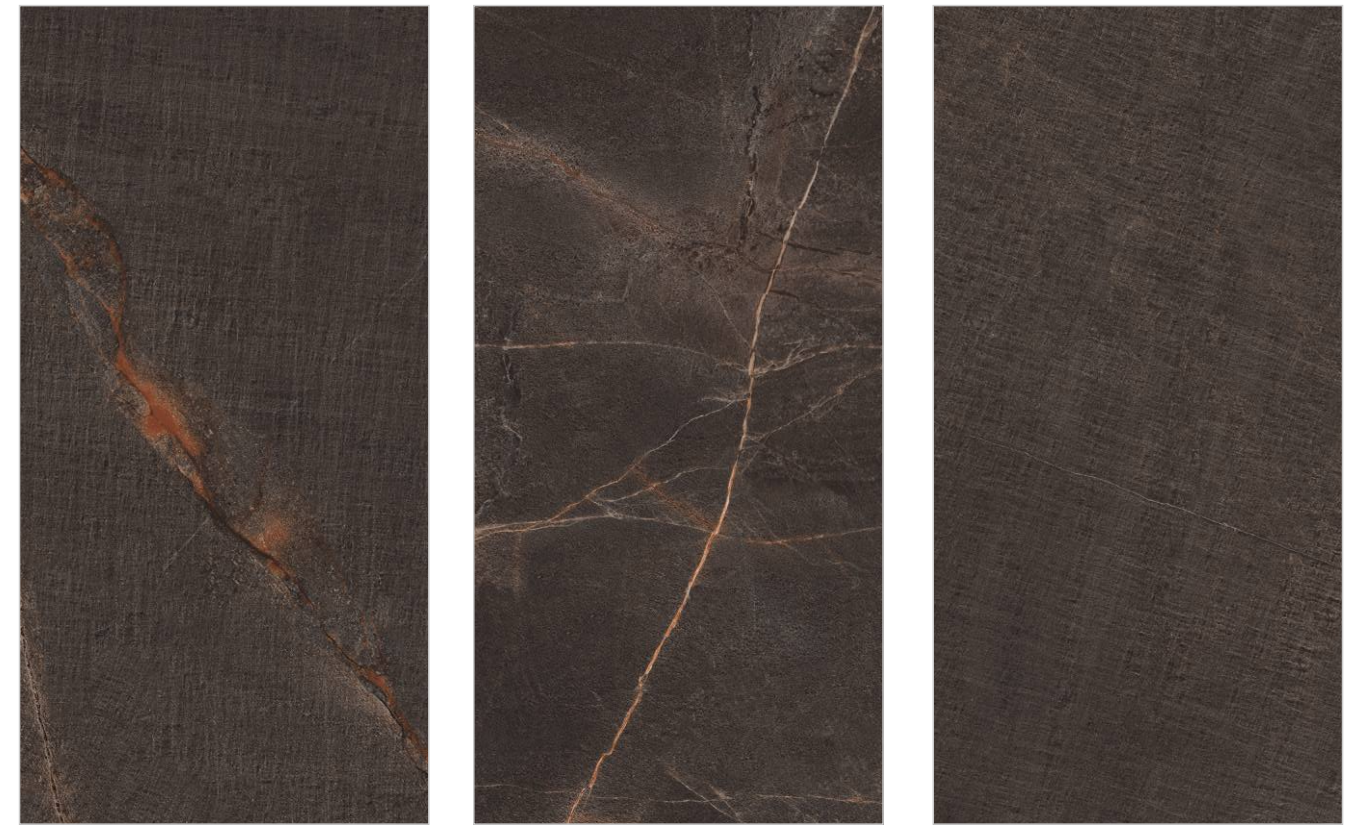

INFORMATION

DIMENSION :
600X1200MM
60X120CM

SURFACE : TERALLINO