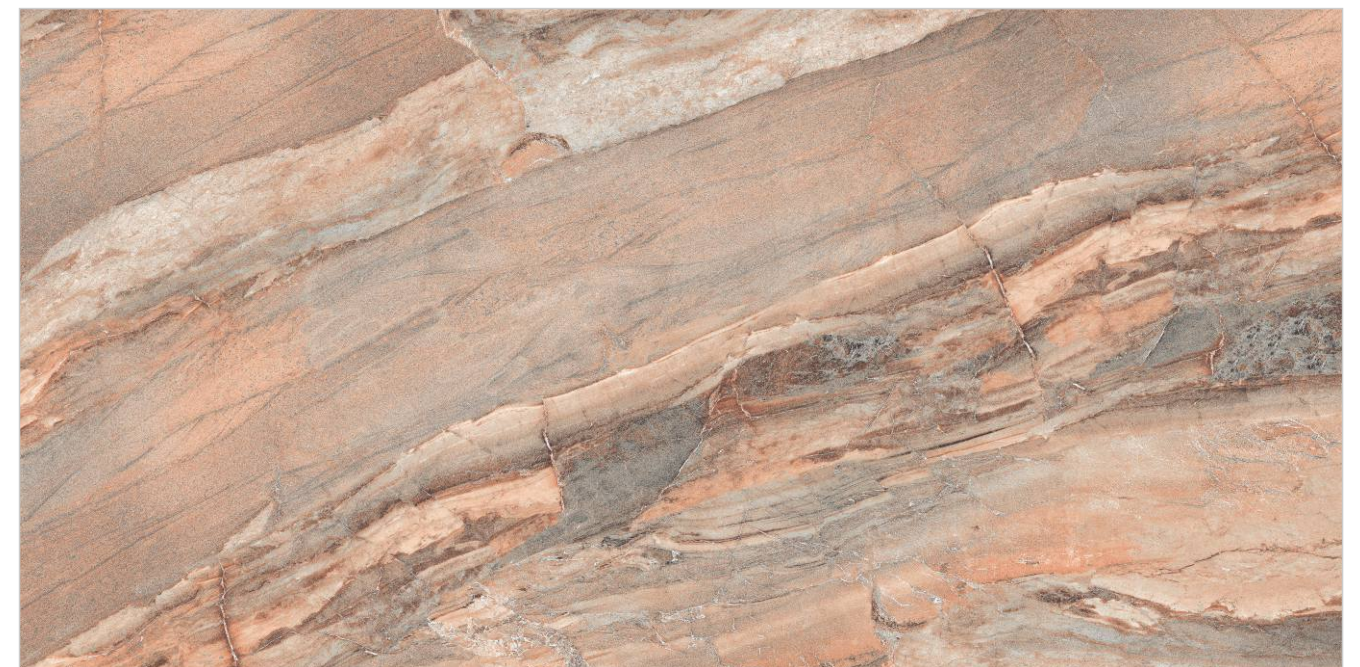

INFORMATION

DIMENSION :
600X1200MM
60X120CM

SURFACE : TERALLINO