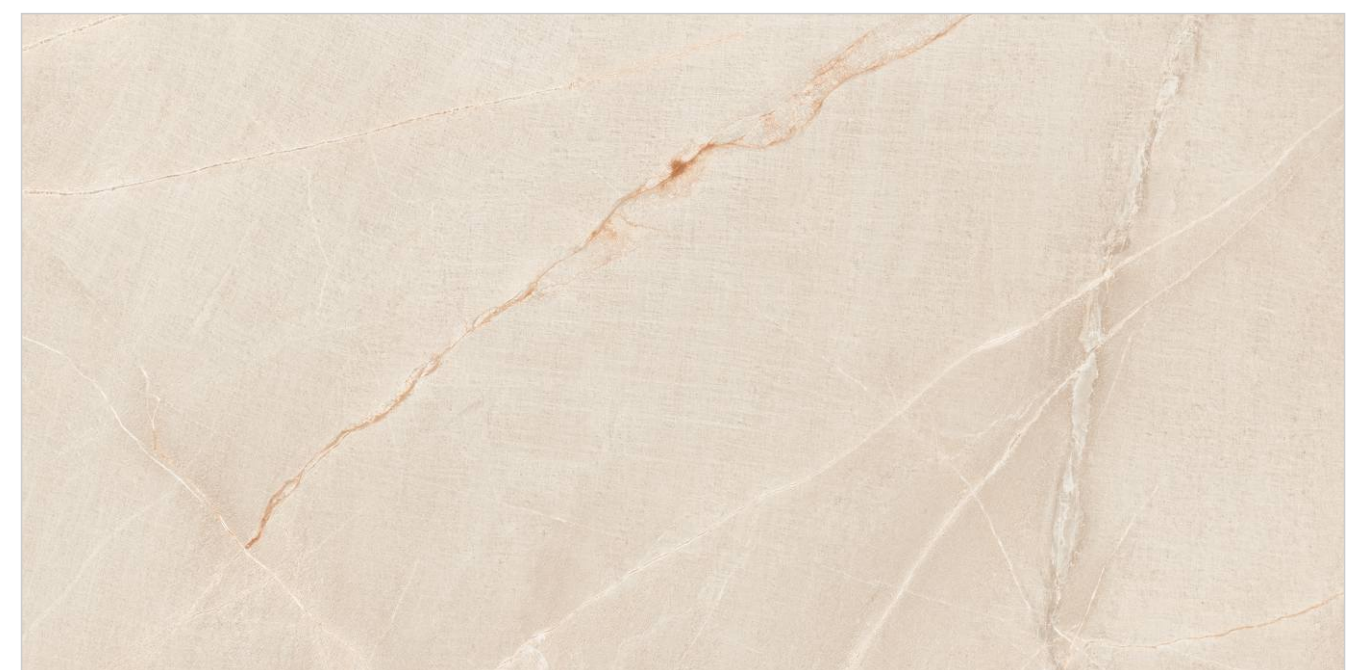

INFORMATION

DIMENSION :
600X1200MM
60X120CM

SURFACE : TERALLINO