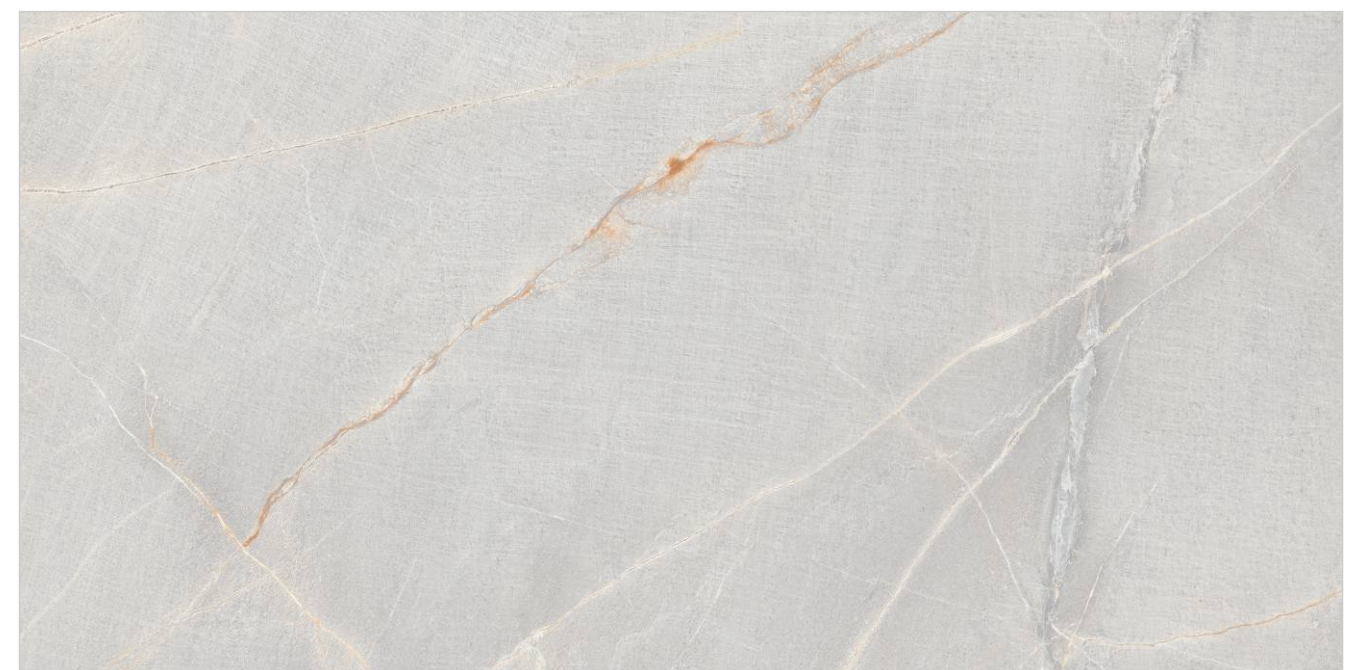

PREVIEW || ALCAZAR CREAM

**INFORMATION**

DIMENSION :  
600X1200MM  
60X120CM

SURFACE : TERALLINO

ALCAZAR CREAM

**ALCAZAR WHITE**

Random : 06

PREVIEW || ALCAZAR WHITE