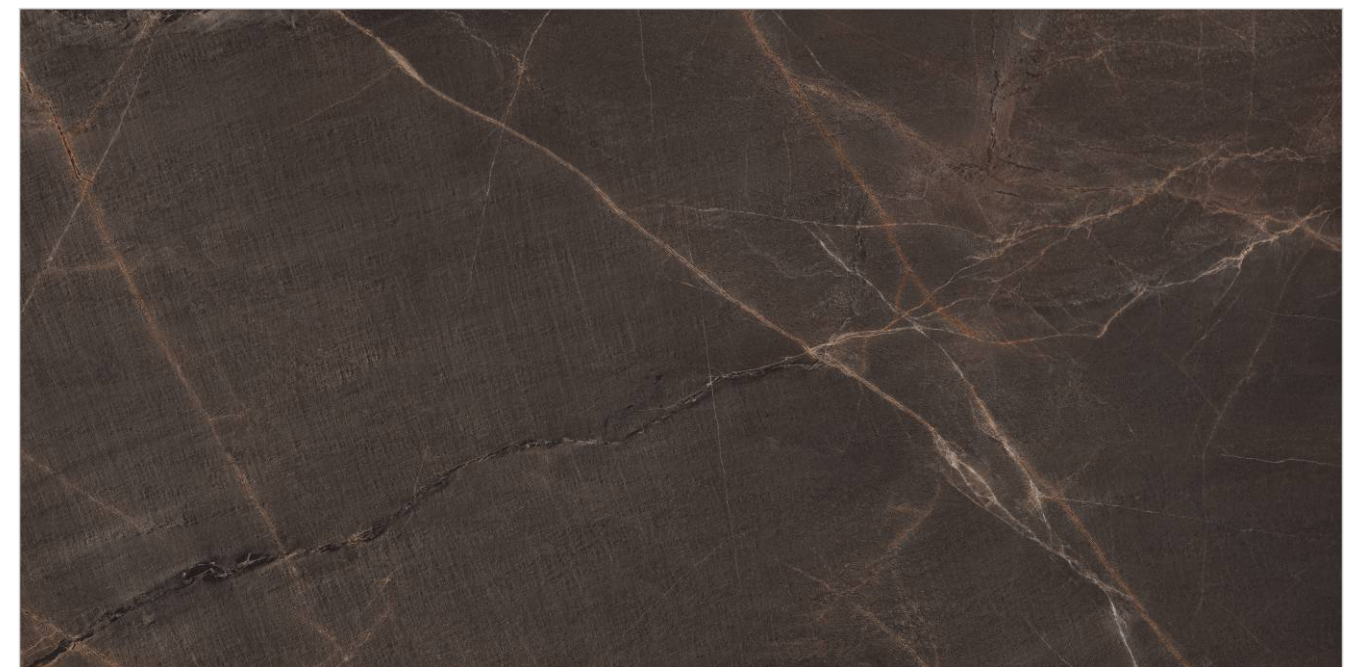

INFORMATION

DIMENSION :
600X1200MM
60X120CM

SURFACE : TERALLINO