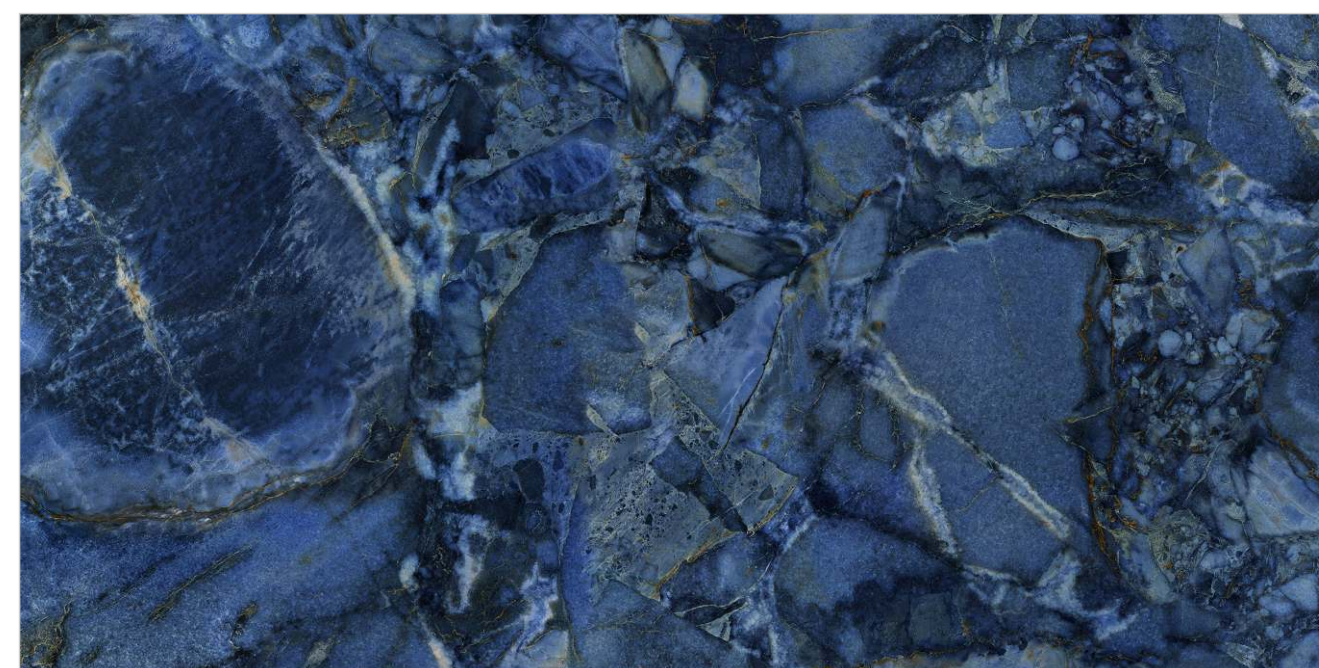

SURFACE :  
HIGH GLOSSY SURFACE

DAZZEL

**DOLOMITE**

Random : 04

PREVIEW || DOLOMITE

**INFORMATION**

DIMENSION :  
600X1200MM  
60X120CM

SURFACE :  
HIGH GLOSSY SURFACE