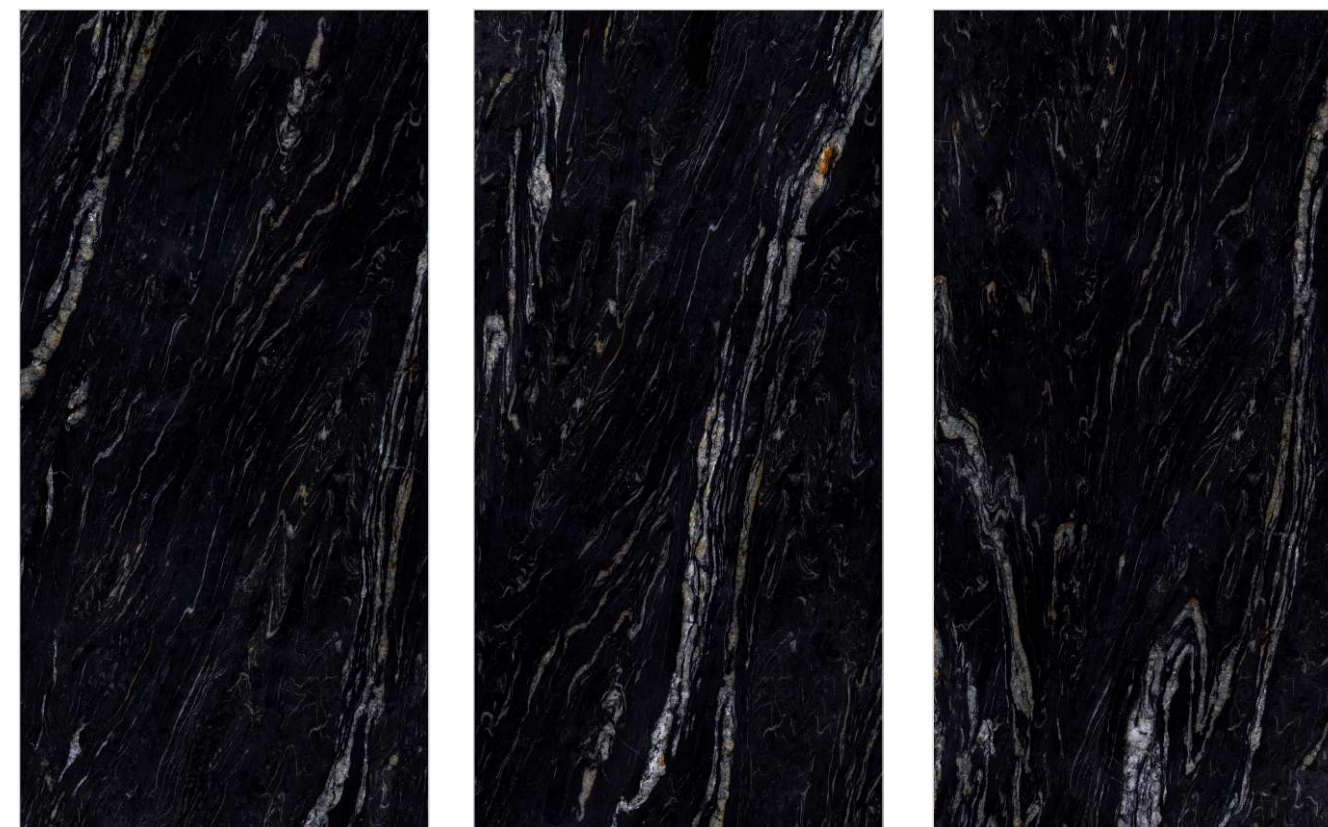

DIMENSION :  
600X1200MM  
60X120CM

SURFACE :  
HIGH GLOSSY SURFACE

COLONIAL BLACK

**DAZZEL**

Random : 04

PREVIEW || DAZZEL

**INFORMATION**

DIMENSION :  
600X1200MM  
60X120CM