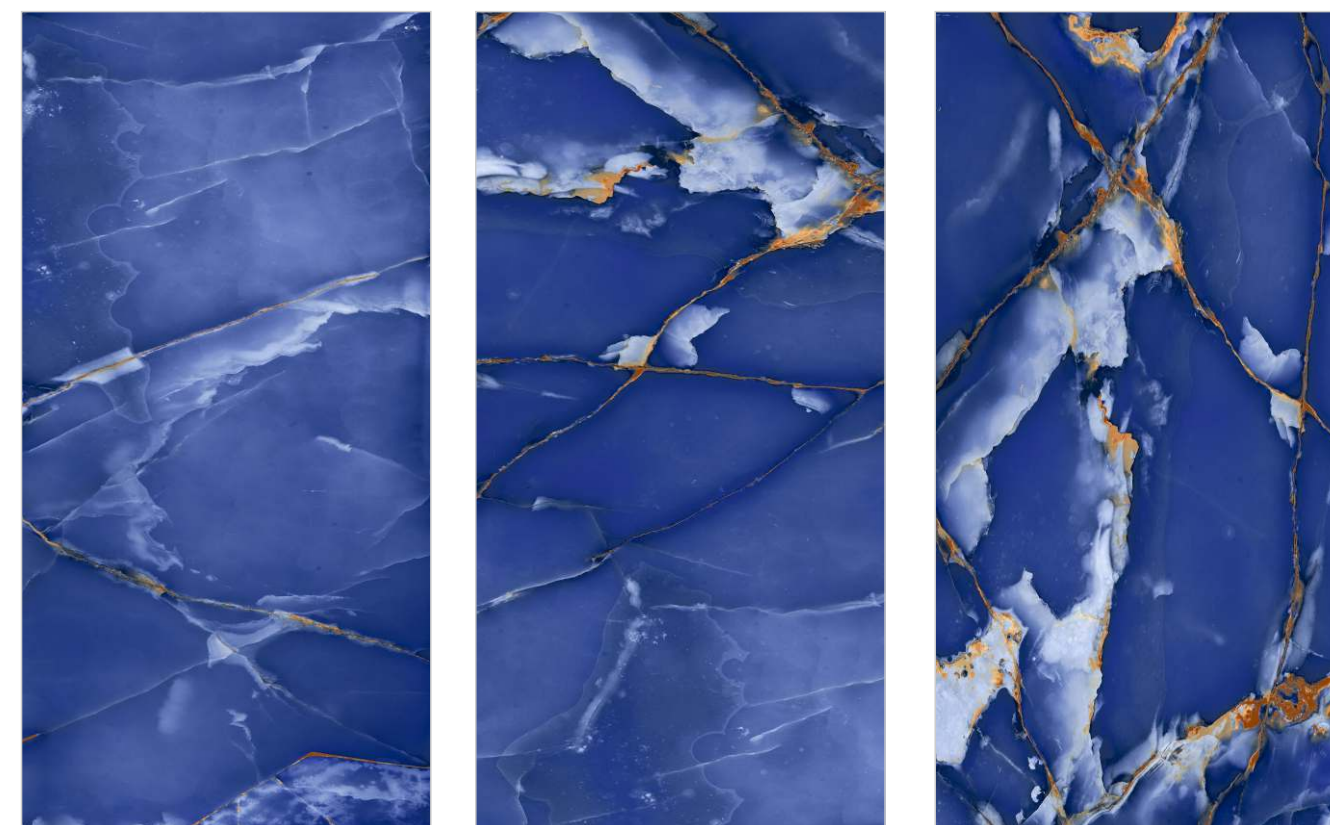

**ASHPAR BLUE**

Random : 04

PREVIEW || ASHPAR BLUE

**INFORMATION**

DIMENSION :  
600X1200MM  
60X120CM

SURFACE :  
HIGH GLOSSY SURFACE

ASHPAR BLUE

**BLACK MARQUINA**