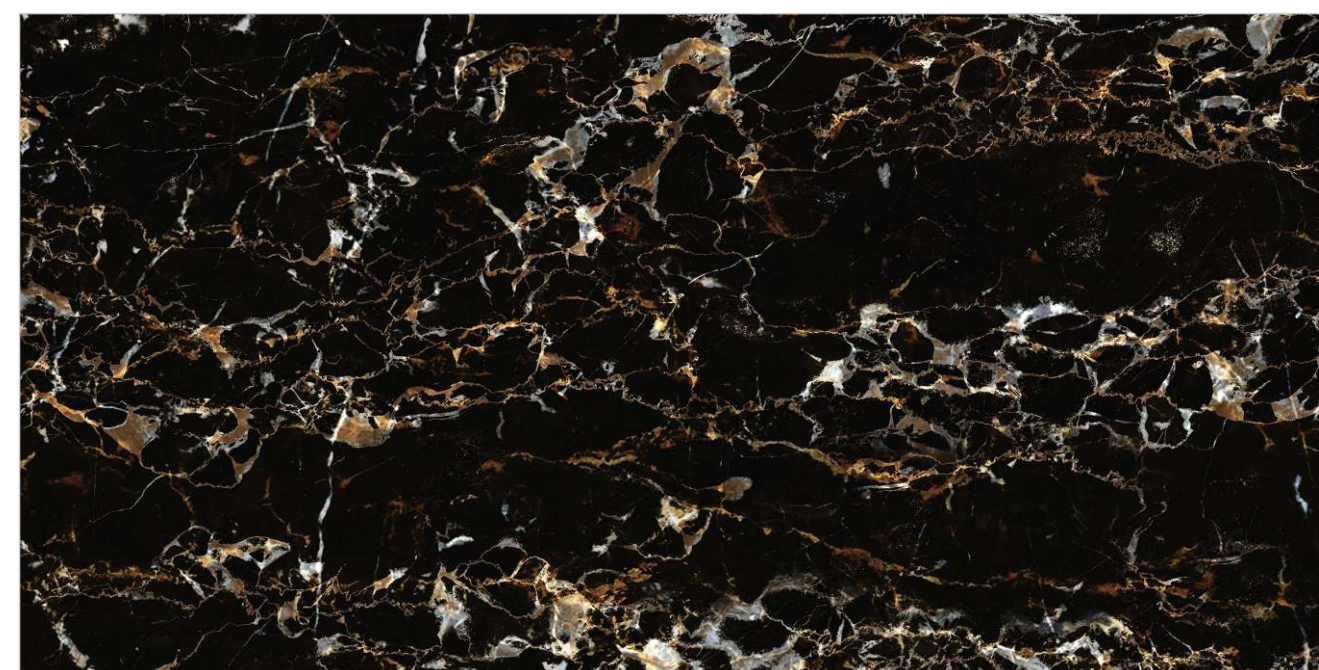

INFORMATION

DIMENSION :
600X1200MM
60X120CM

SURFACE :
HIGH GLOSSY SURFACE