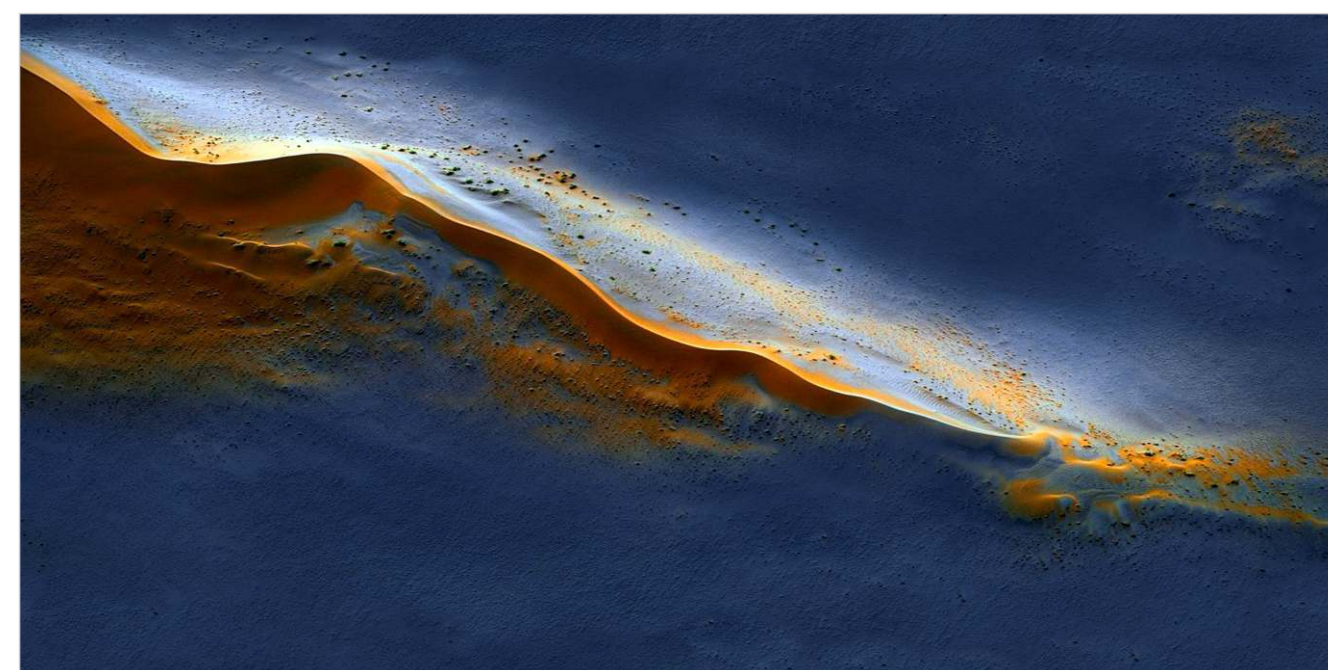

**LITHOS BLUE**

Random : 04

PREVIEW || LITHOS BLUE

**INFORMATION**

DIMENSION :  
600X1200MM  
60X120CM

SURFACE :  
HIGH GLOSSY SURFACE

LITHOS BLUE

**MOROCCO BLUE**