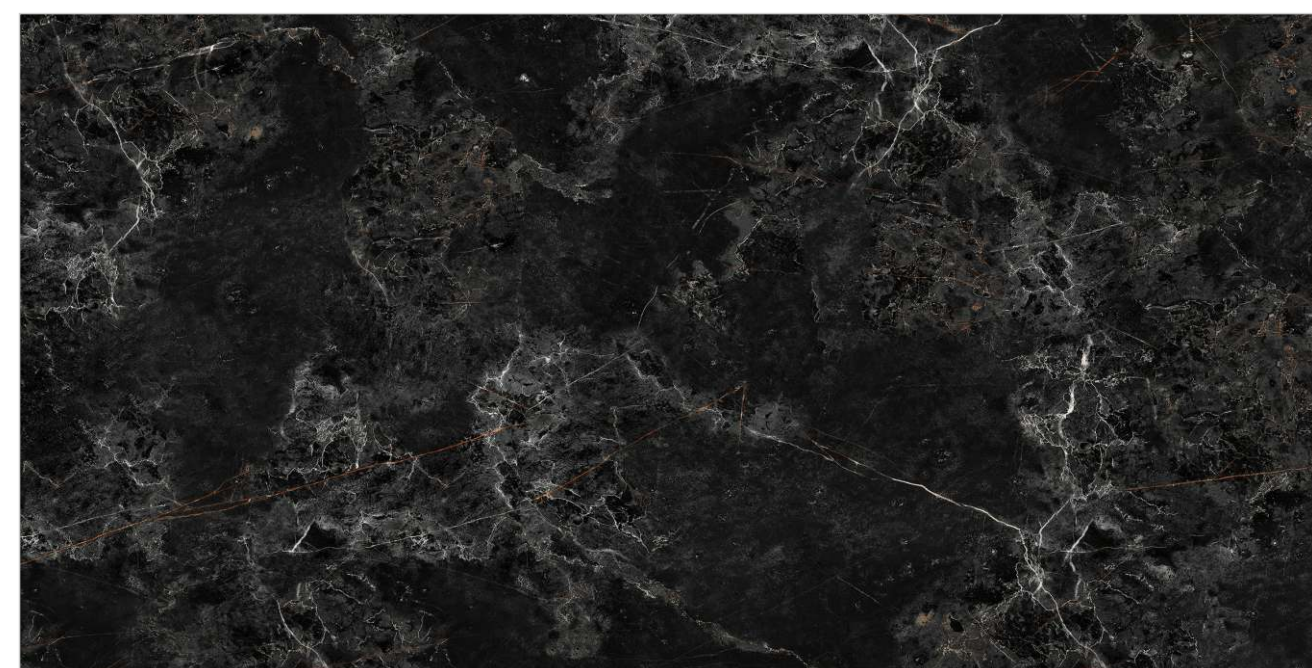

INFORMATION

DIMENSION :
600X1200MM
60X120CM

SURFACE :
HIGH GLOSSY SURFACE