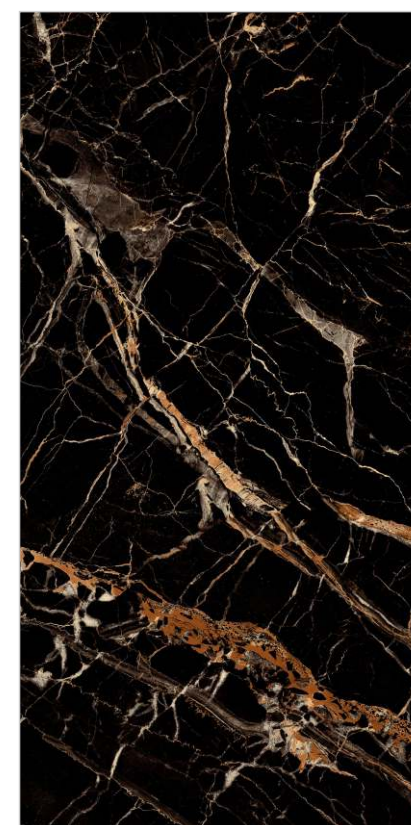

Random : 04

PREVIEW || MOROCCO BLUE

**INFORMATION**

DIMENSION :  
600X1200MM  
60X120CM

SURFACE :  
HIGH GLOSSY SURFACE

MOROCCO BLUE

**PORTORO BLACK**

Random : 04

PREVIEW || PORTORO BLACK

**INFORMATION**

DIMENSION :  
600X1200MM  
60X120CM

SURFACE :  
HIGH GLOSSY SURFACE

PORTORO BLACK

**PRESTIGE GOLD**

Random : 04

PREVIEW || PRESTIGE GOLD

**INFORMATION**

DIMENSION :  
600X1200MM  
60X120CM

SURFACE :  
HIGH GLOSSY SURFACE

PRESTIGE GOLD

**QUINA BLUE**

Random : 04

PREVIEW || QUINA BLUE

**INFORMATION**