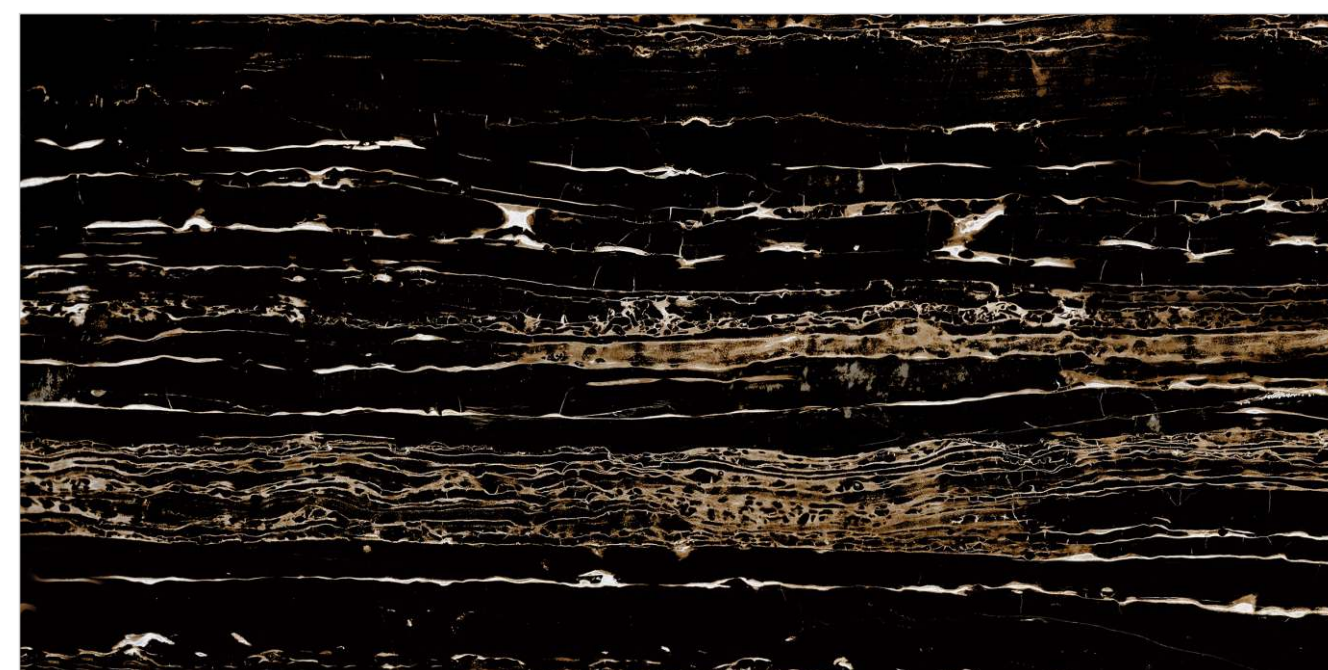

INFORMATION

DIMENSION :
600X1200MM
60X120CM

SURFACE :
HIGH GLOSSY SURFACE