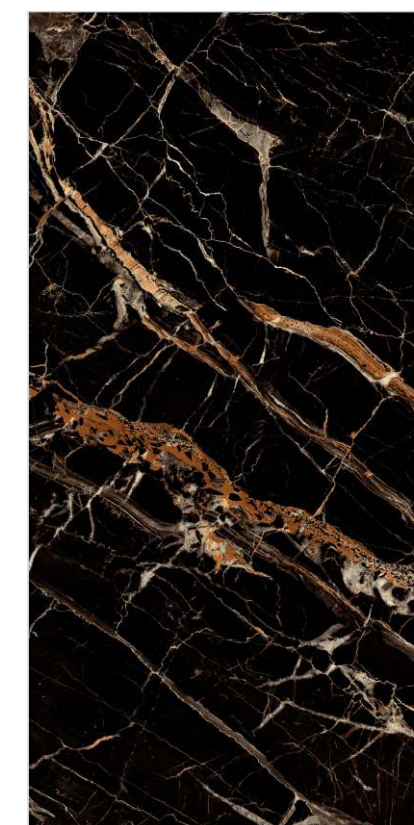

Random : 04

PREVIEW || MOROCCO BLUE

**INFORMATION**

DIMENSION :  
600X1200MM  
60X120CM

SURFACE :  
HIGH GLOSSY SURFACE

MOROCCO BLUE

**PORTORO BLACK**

Random : 04

PREVIEW || PORTORO BLACK

**INFORMATION**

DIMENSION :  
600X1200MM  
60X120CM

SURFACE :  
HIGH GLOSSY SURFACE

PORTORO BLACK

**PRESTIGE GOLD**

Random : 04

PREVIEW || PRESTIGE GOLD

**INFORMATION**

DIMENSION :  
600X1200MM  
60X120CM

SURFACE :  
HIGH GLOSSY SURFACE

PRESTIGE GOLD

**QUINA BLUE**

Random : 04

PREVIEW || QUINA BLUE

**INFORMATION**