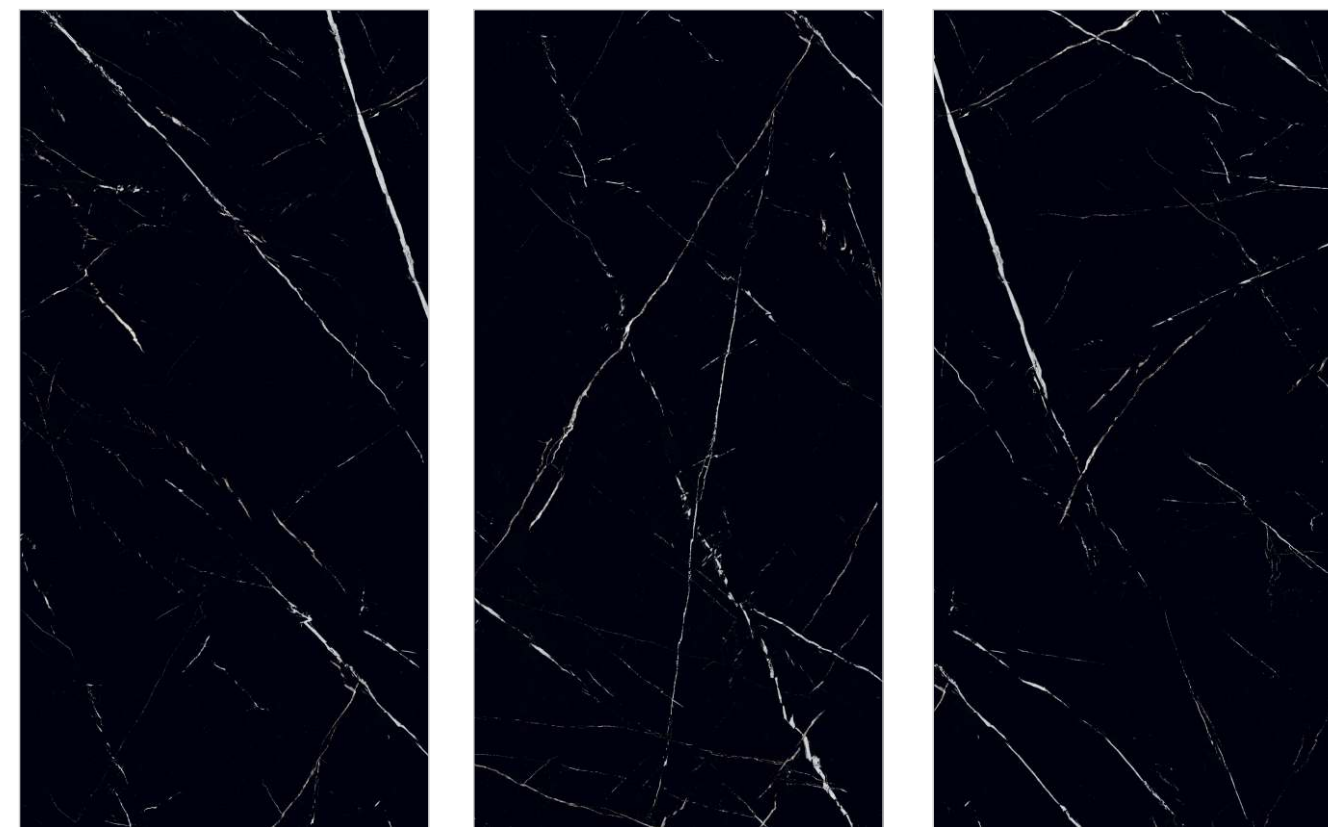

INFORMATION

DIMENSION :
600X1200MM
60X120CM

SURFACE :
HIGH GLOSSY SURFACE