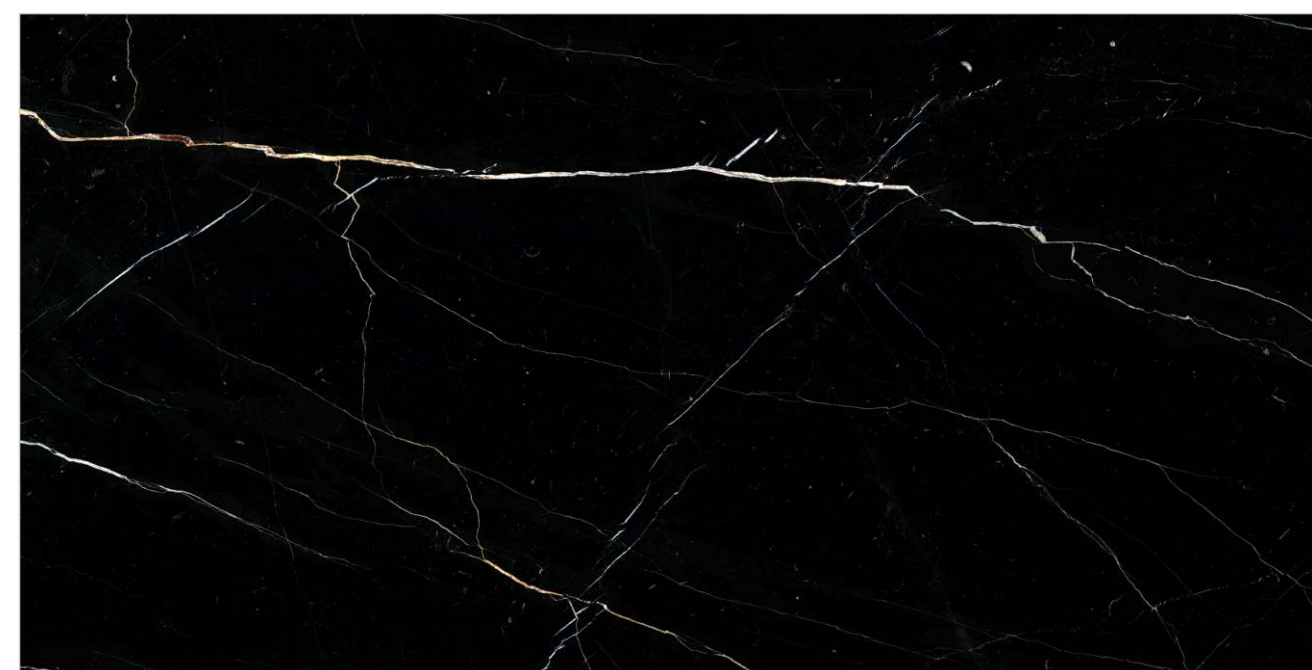

SURFACE :  
HIGH GLOSSY SURFACE

RAINFOREST BLACK

**RIVONA BLACK**

Random : 04

PREVIEW || RIVONA BLACK

**INFORMATION**

DIMENSION :  
600X1200MM  
60X120CM

SURFACE :  
HIGH GLOSSY SURFACE