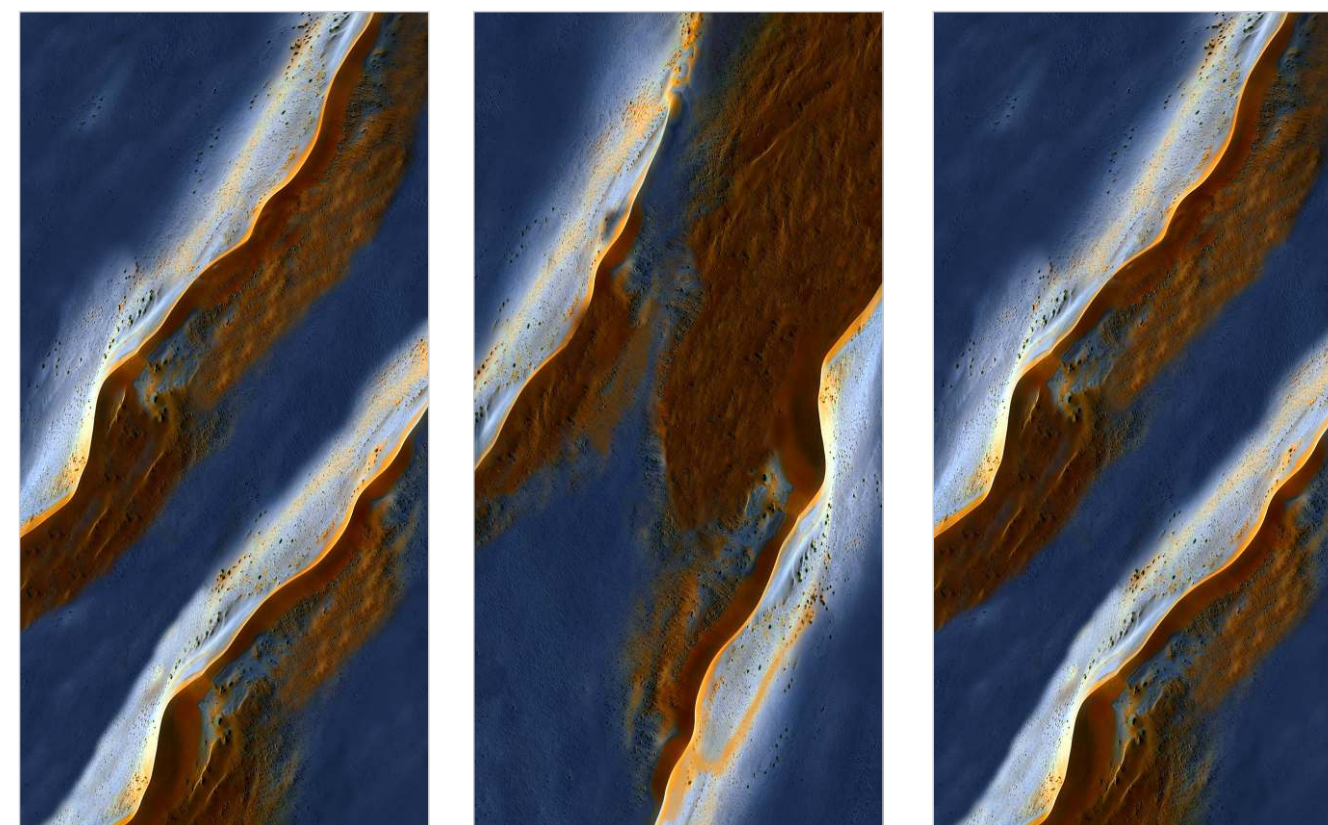

INFORMATION

DIMENSION :
600X1200MM
60X120CM

SURFACE :
HIGH GLOSSY SURFACE