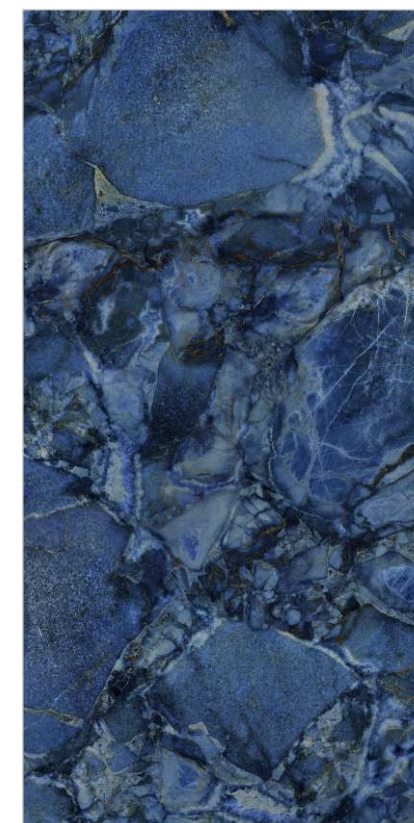

SURFACE :  
HIGH GLOSSY SURFACE

DAZZEL

**DOLOMITE**

Random : 04

PREVIEW || DOLOMITE

**INFORMATION**

DIMENSION :  
600X1200MM  
60X120CM

SURFACE :  
HIGH GLOSSY SURFACE