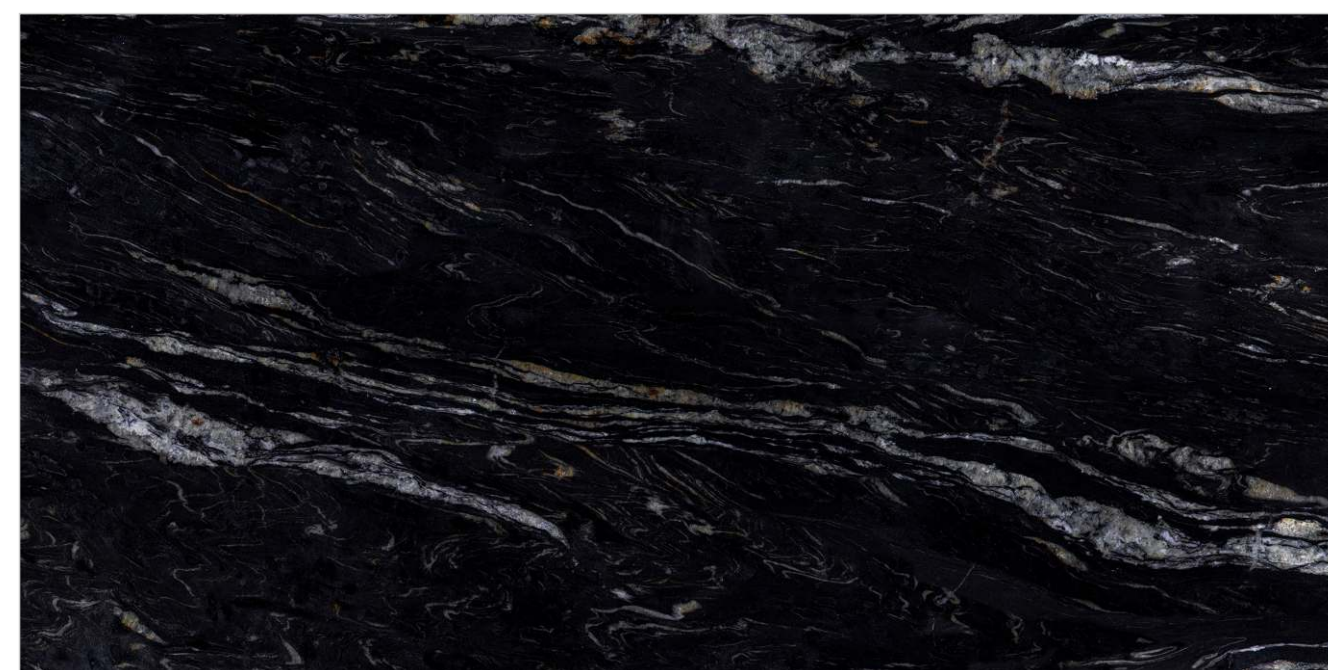

DIMENSION :  
600X1200MM  
60X120CM

SURFACE :  
HIGH GLOSSY SURFACE

COLONIAL BLACK

**DAZZEL**

Random : 04

PREVIEW || DAZZEL

**INFORMATION**

DIMENSION :  
600X1200MM  
60X120CM