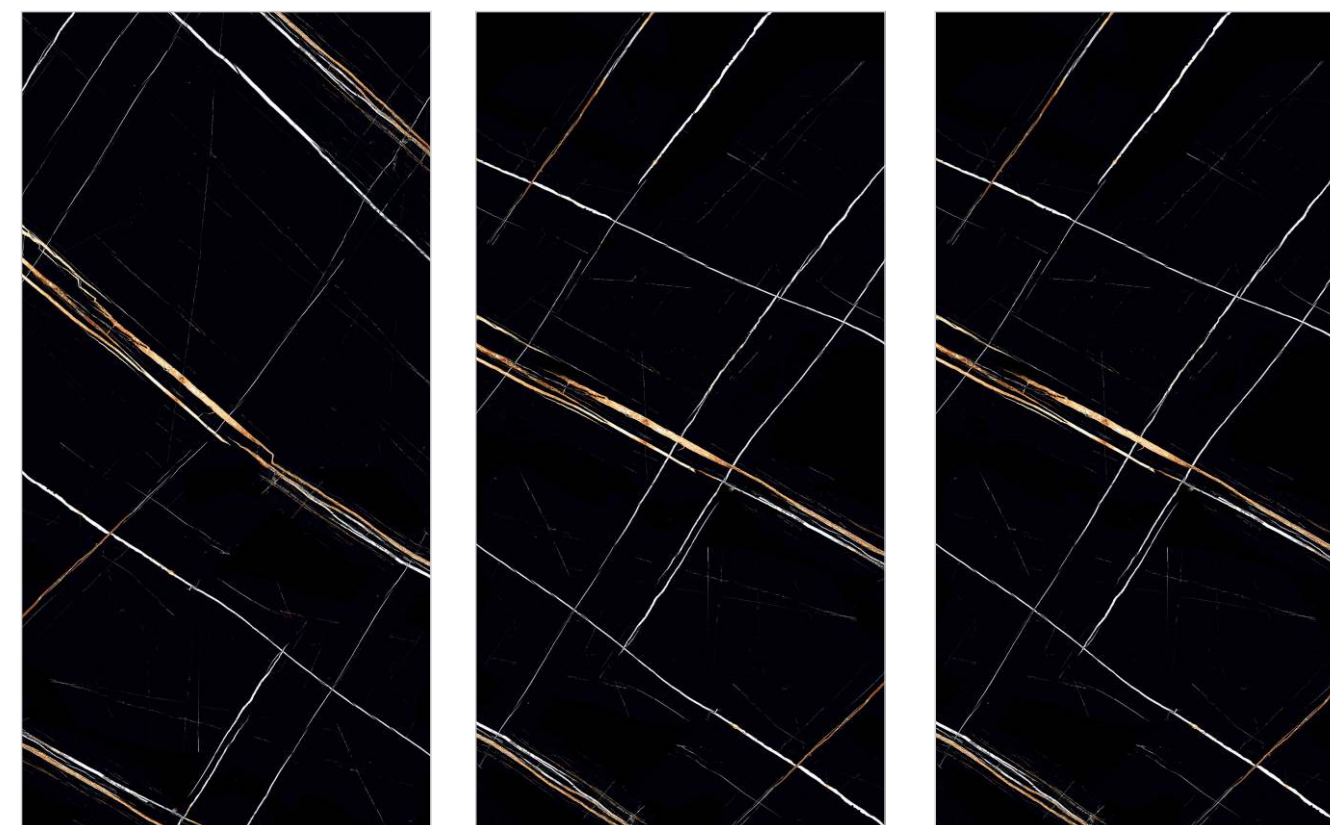

INFORMATION

DIMENSION :
600X1200MM
60X120CM

SURFACE :
HIGH GLOSSY SURFACE