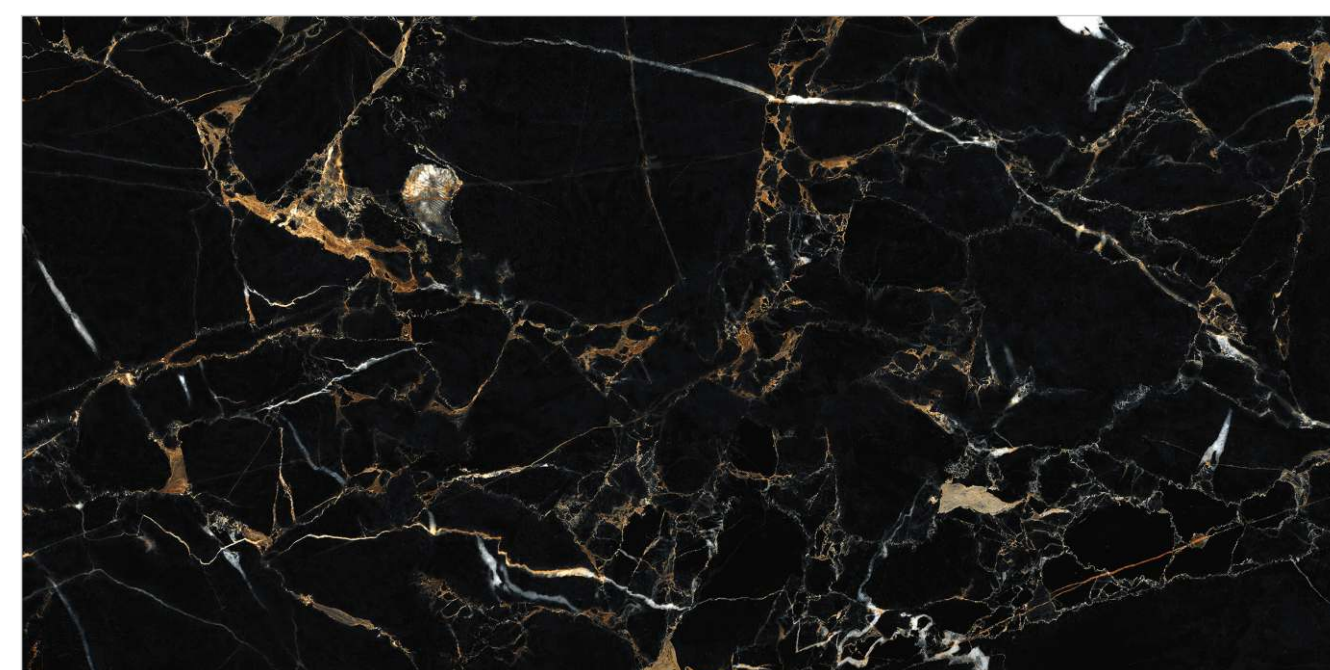

Showroom

**ANTIQUÉ BLACK**

Random : 04

PREVIEW || ANTIQUÉ BLACK

**INFORMATION**

DIMENSION :  
600X1200MM  
60X120CM

SURFACE :  
HIGH GLOSSY SURFACE

ANTIQUE BLACK