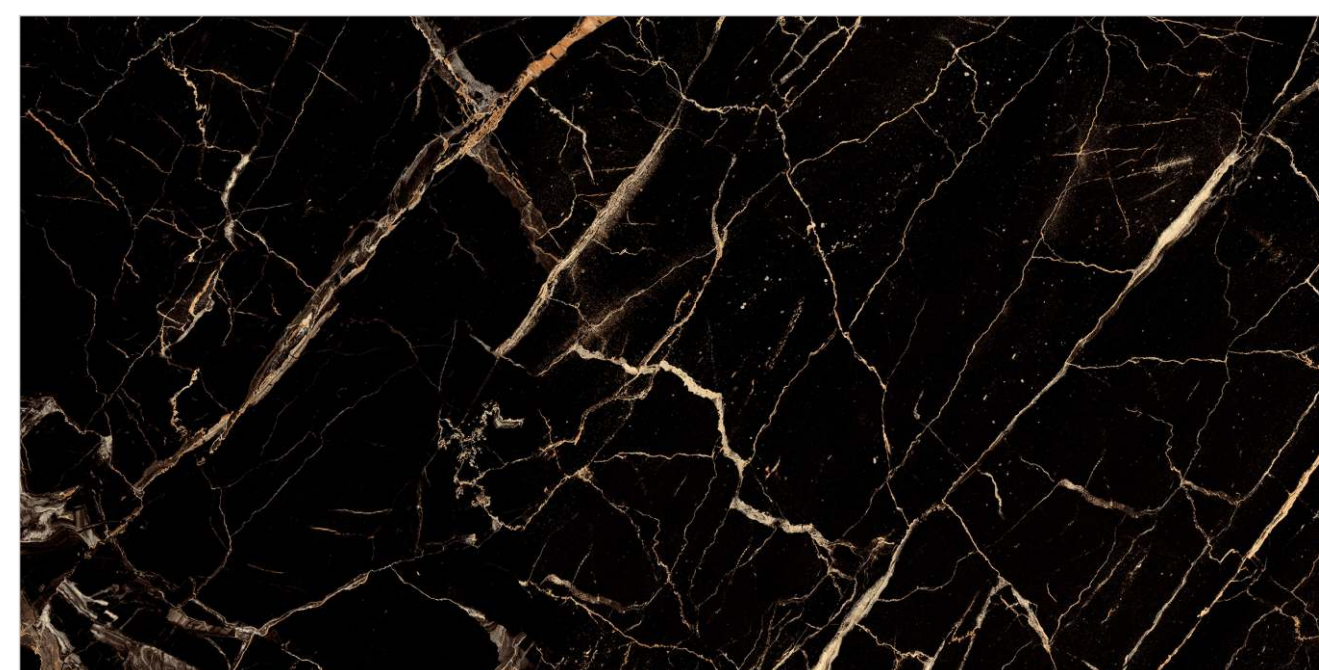

PREVIEW || PORTORO BLACK

**INFORMATION**

DIMENSION :  
600X1200MM  
60X120CM

SURFACE :  
HIGH GLOSSY SURFACE

PORTORO BLACK

**PRESTIGE GOLD**

Random : 04

PREVIEW || PRESTIGE GOLD