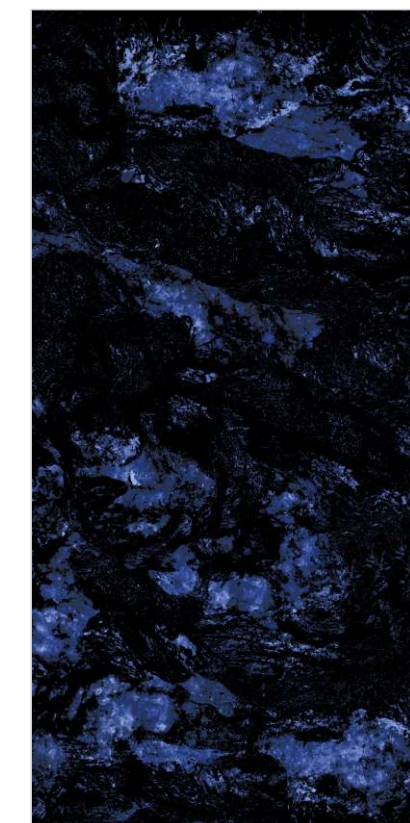

**INFORMATION**

DIMENSION :  
600X1200MM  
60X120CM

SURFACE :  
HIGH GLOSSY SURFACE

PRESTIGE GOLD

**QUINA BLUE**

Random : 04

PREVIEW || QUINA BLUE

**INFORMATION**