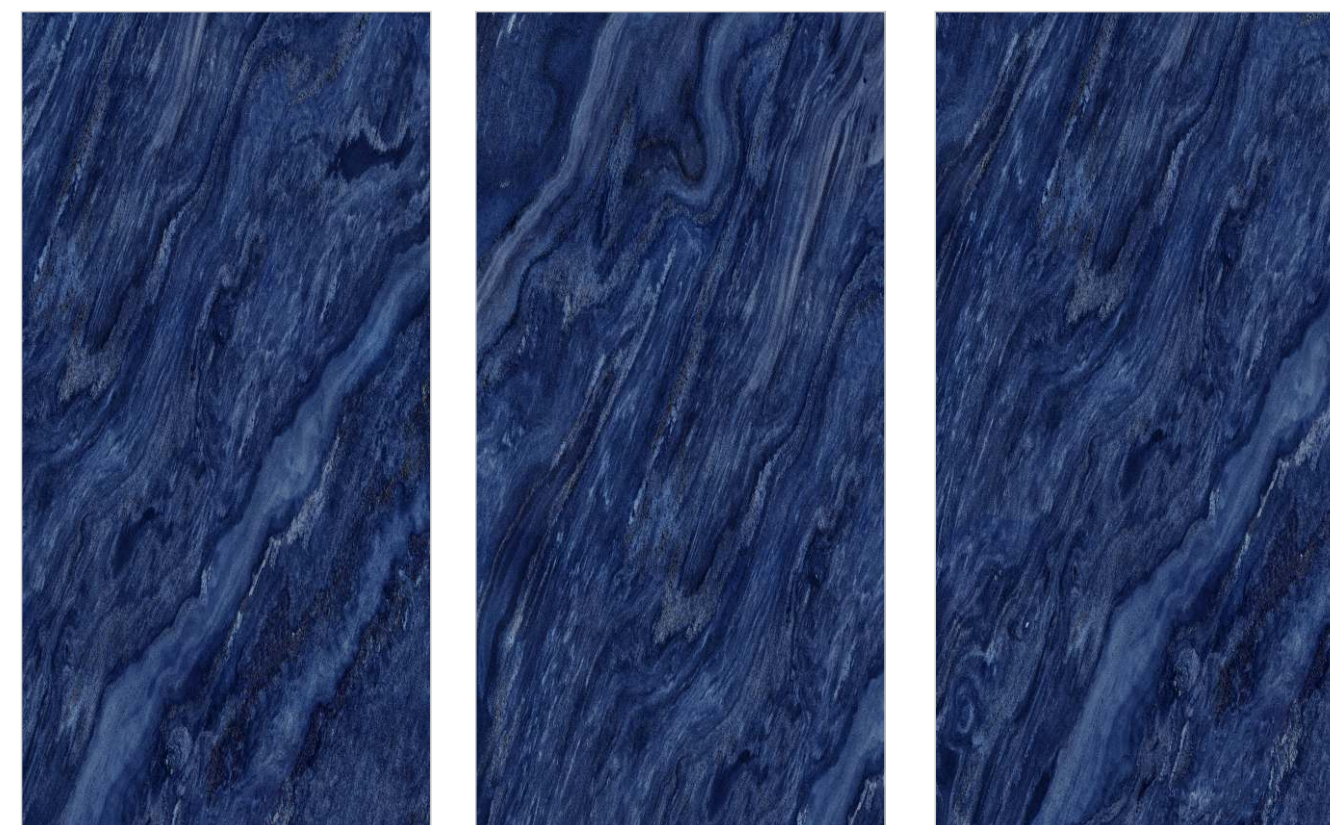

INFORMATION

DIMENSION :
600X1200MM
60X120CM

SURFACE :
HIGH GLOSSY SURFACE