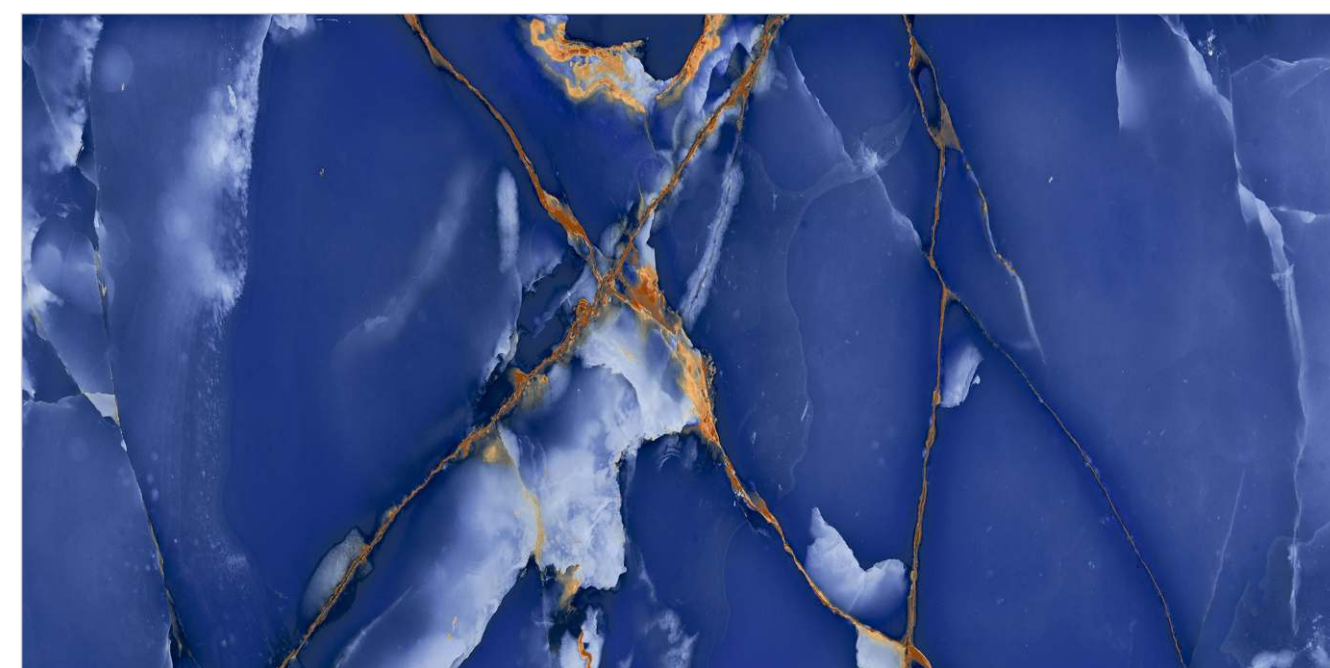

**ASHPAR BLUE**

Random : 04

PREVIEW || ASHPAR BLUE

**INFORMATION**

DIMENSION :  
600X1200MM  
60X120CM

SURFACE :  
HIGH GLOSSY SURFACE

ASHPAR BLUE

**BLACK MARQUINA**