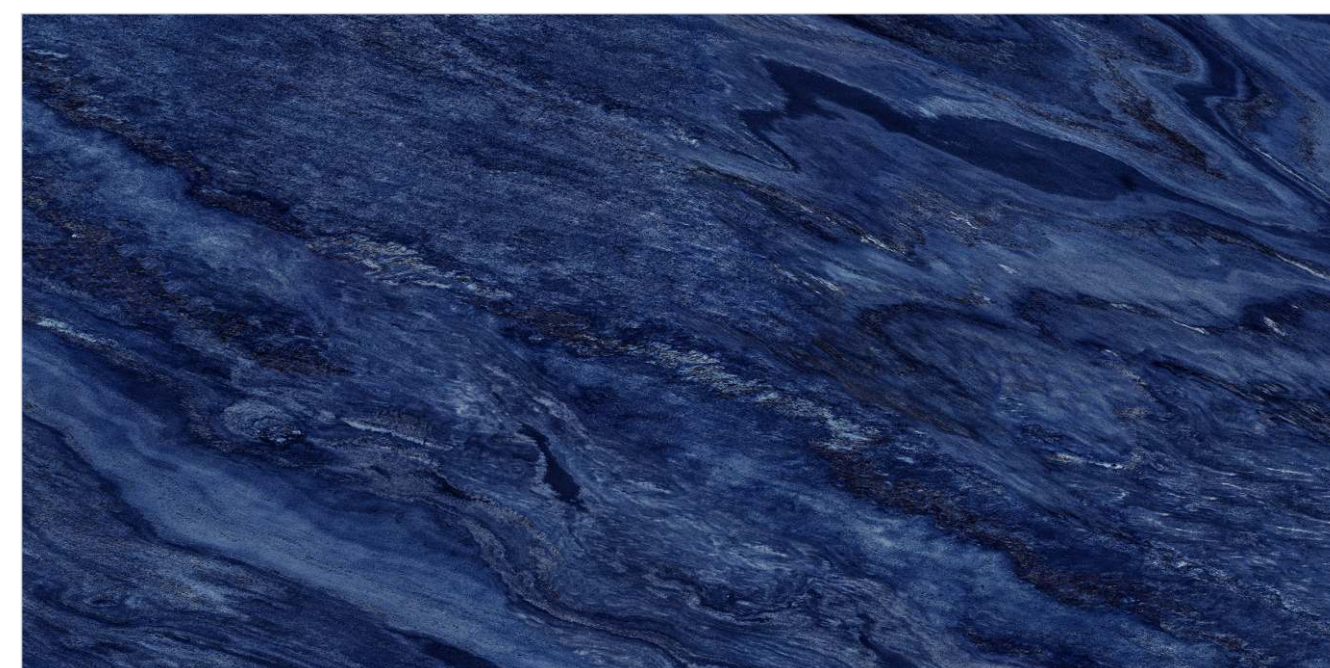

INFORMATION

DIMENSION :
600X1200MM
60X120CM

SURFACE :
HIGH GLOSSY SURFACE