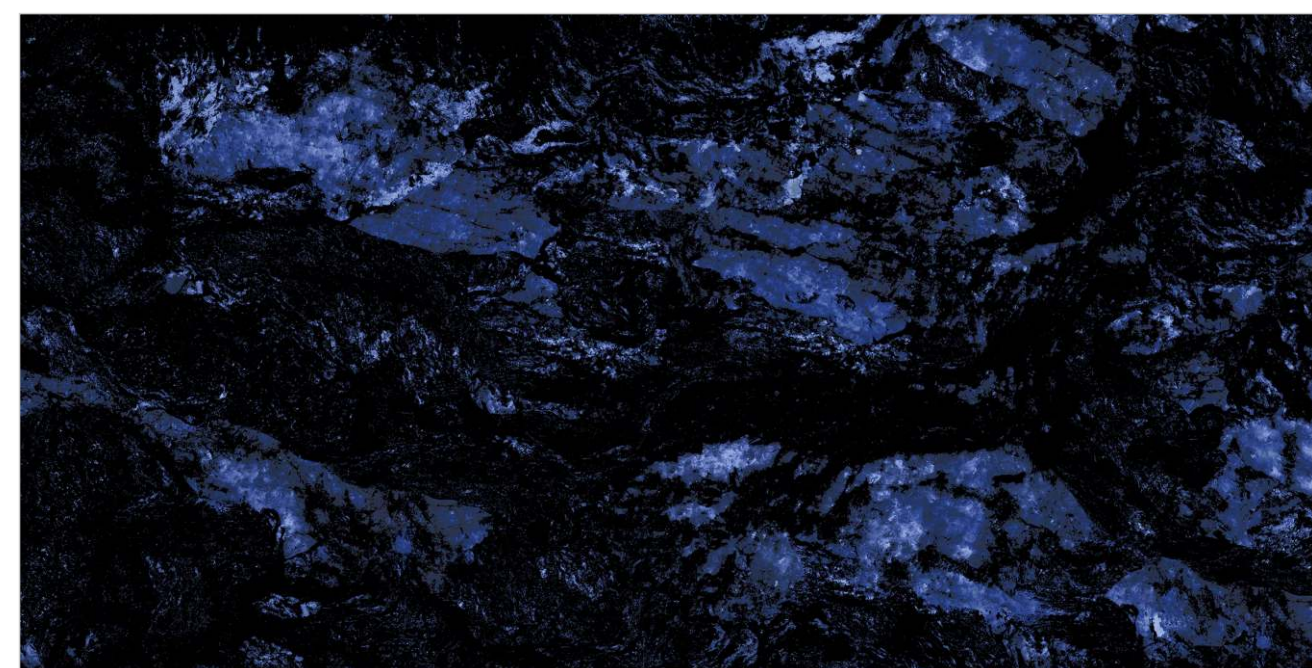

**INFORMATION**

DIMENSION :  
600X1200MM  
60X120CM

SURFACE :  
HIGH GLOSSY SURFACE

PRESTIGE GOLD

**QUINA BLUE**

Random : 04

PREVIEW || QUINA BLUE

**INFORMATION**