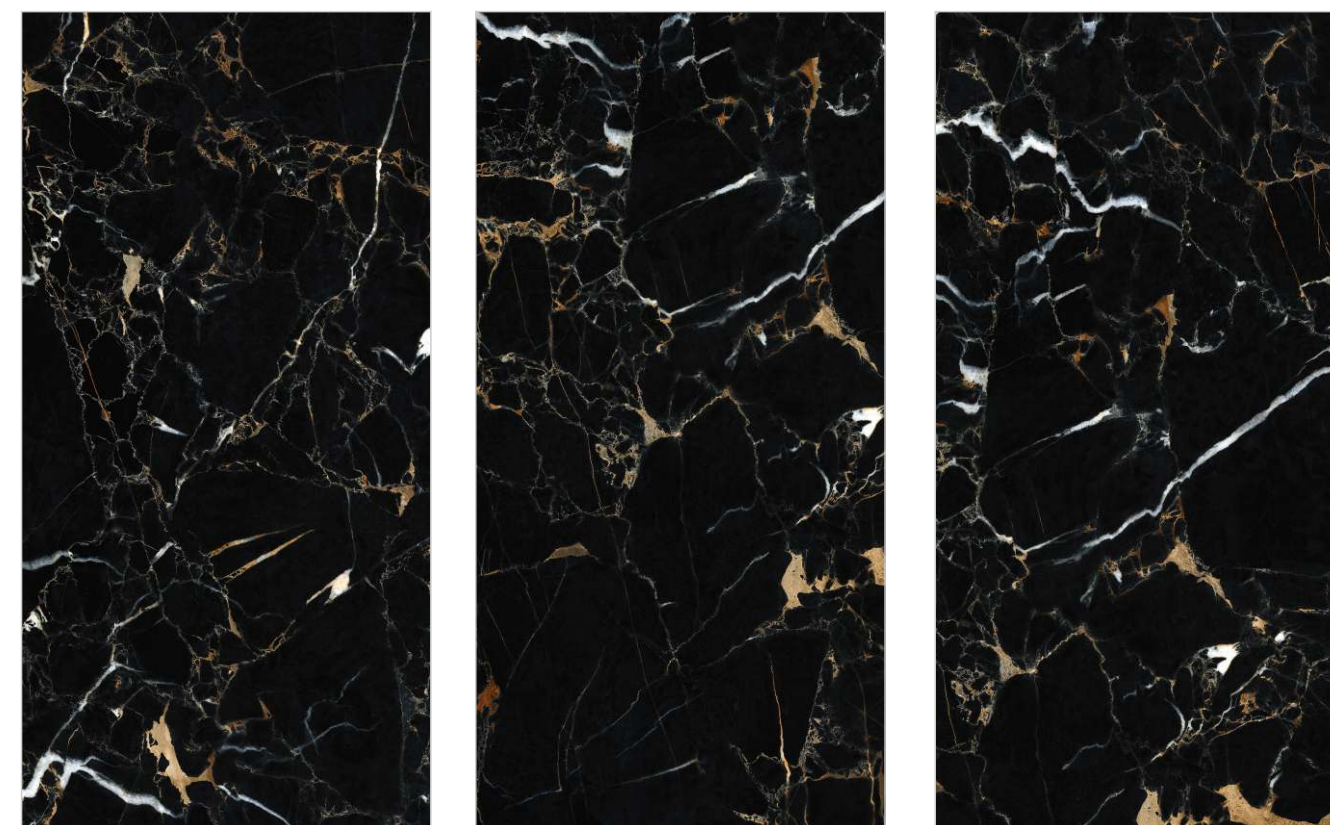

INFORMATION

DIMENSION :
600X1200MM
60X120CM

SURFACE :
HIGH GLOSSY SURFACE