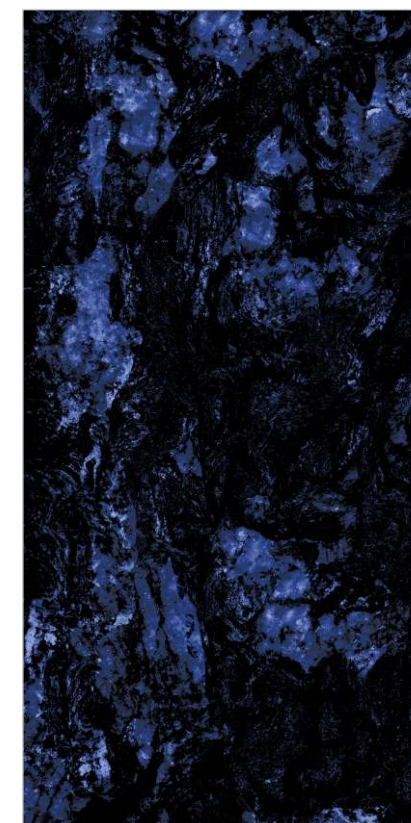

**INFORMATION**

DIMENSION :  
600X1200MM  
60X120CM

SURFACE :  
HIGH GLOSSY SURFACE

PRESTIGE GOLD

**QUINA BLUE**

Random : 04

PREVIEW || QUINA BLUE

**INFORMATION**