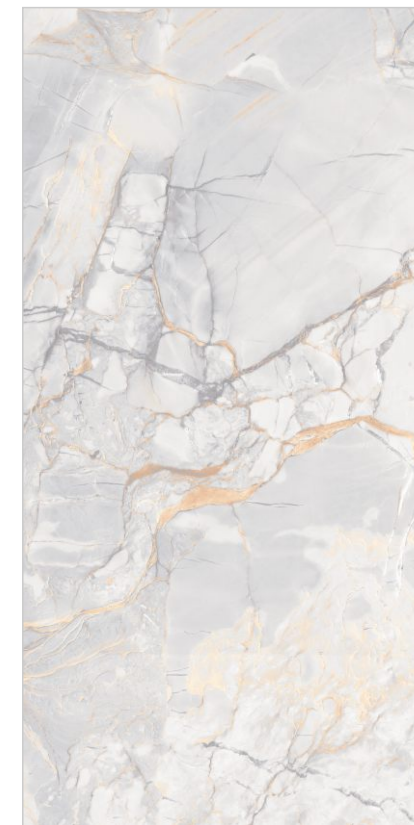

PREVIEW || SG 3001 WHITE

INFORMATION

DIMENSION :
600X1200MM
60X120CM

SURFACE : SUGAR

SG 3001 WHITE

SG 3002

Random : 05

PREVIEW || SG 3002