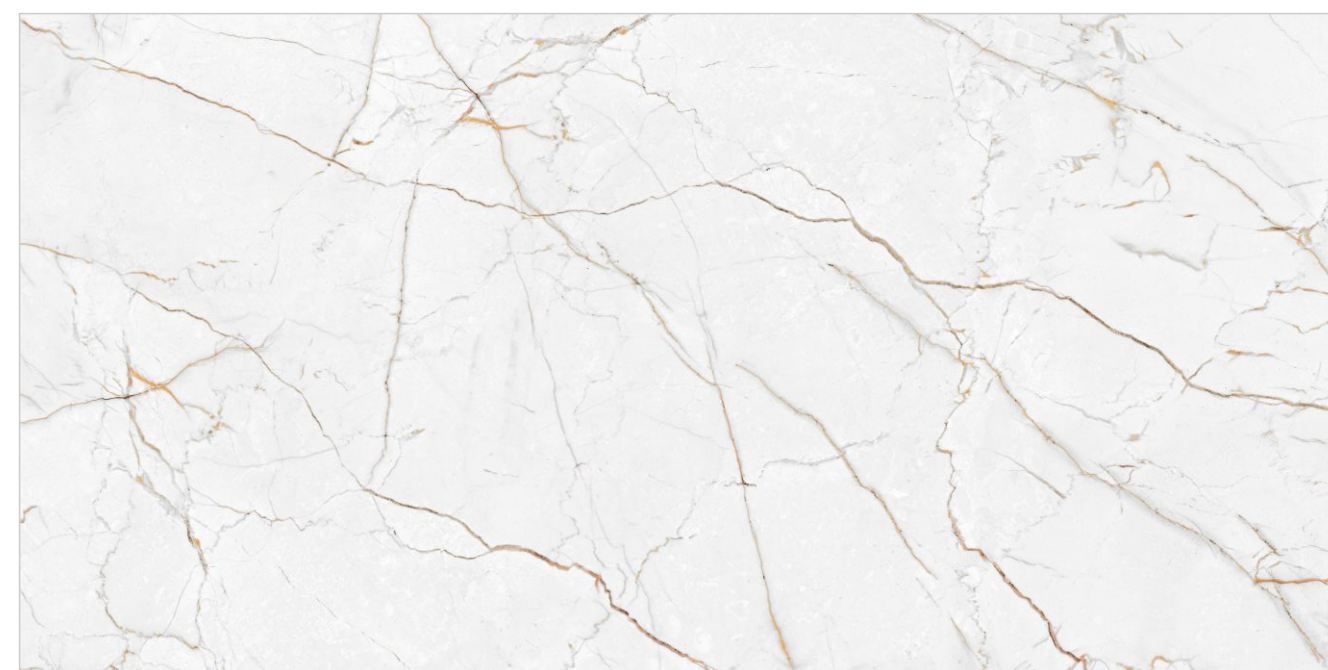

DIMENSION :
600X1200MM
60X120CM

SURFACE : SUGAR

SG 3003 BLUE

SG 3004 WHITE

Random : 05

PREVIEW || SG 3004 WHITE

INFORMATION

DIMENSION :
600X1200MM
60X120CM