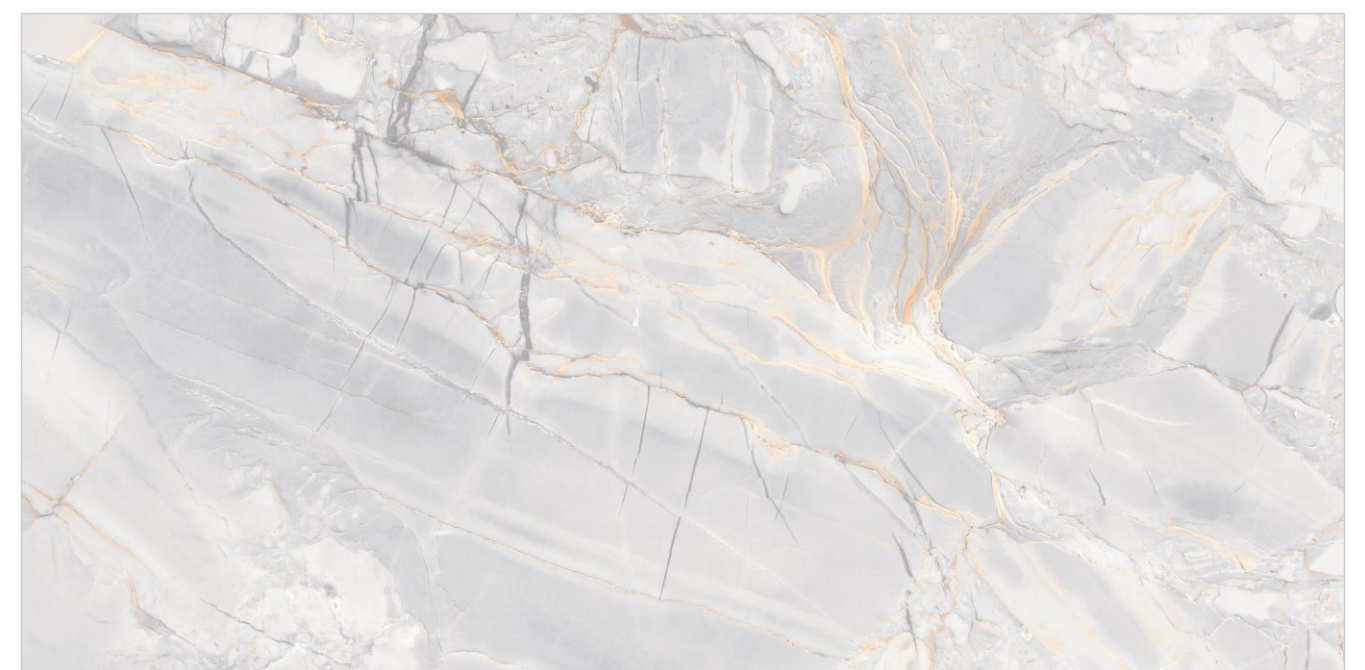

PREVIEW || SG 3001 WHITE

INFORMATION

DIMENSION :
600X1200MM
60X120CM

SURFACE : SUGAR

SG 3001 WHITE

SG 3002

Random : 05

PREVIEW || SG 3002