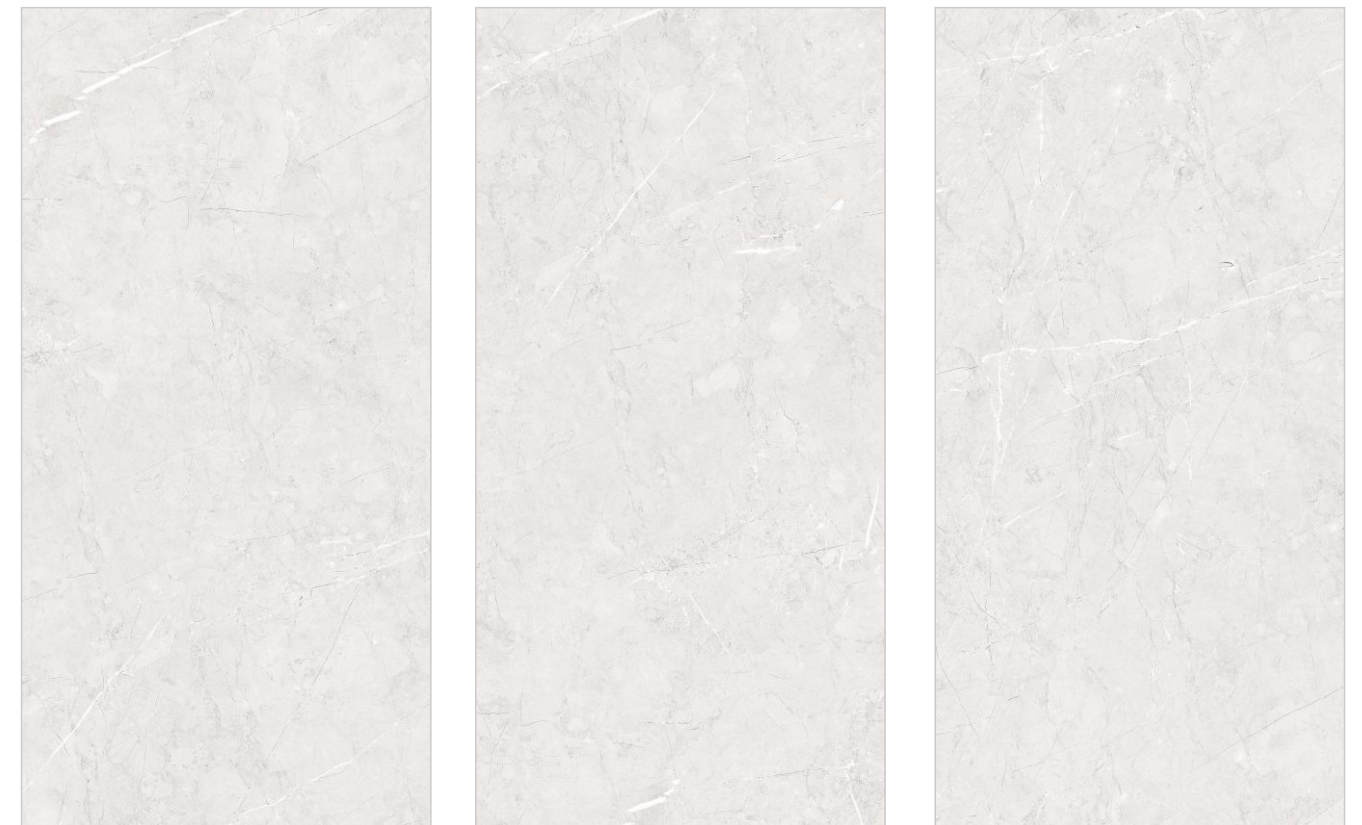

INFORMATION

DIMENSION :
600X1200MM
60X120CM

SURFACE : SUGAR