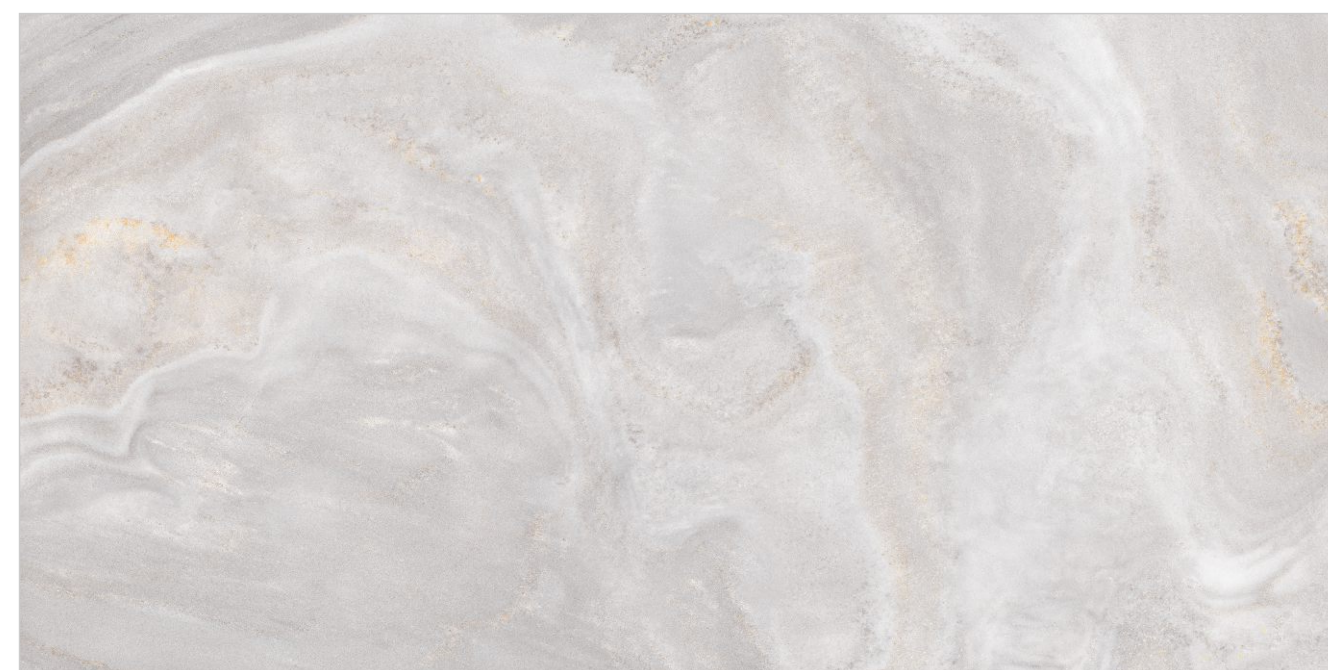

INFORMATION

DIMENSION :
600X1200MM
60X120CM

SURFACE : SUGAR