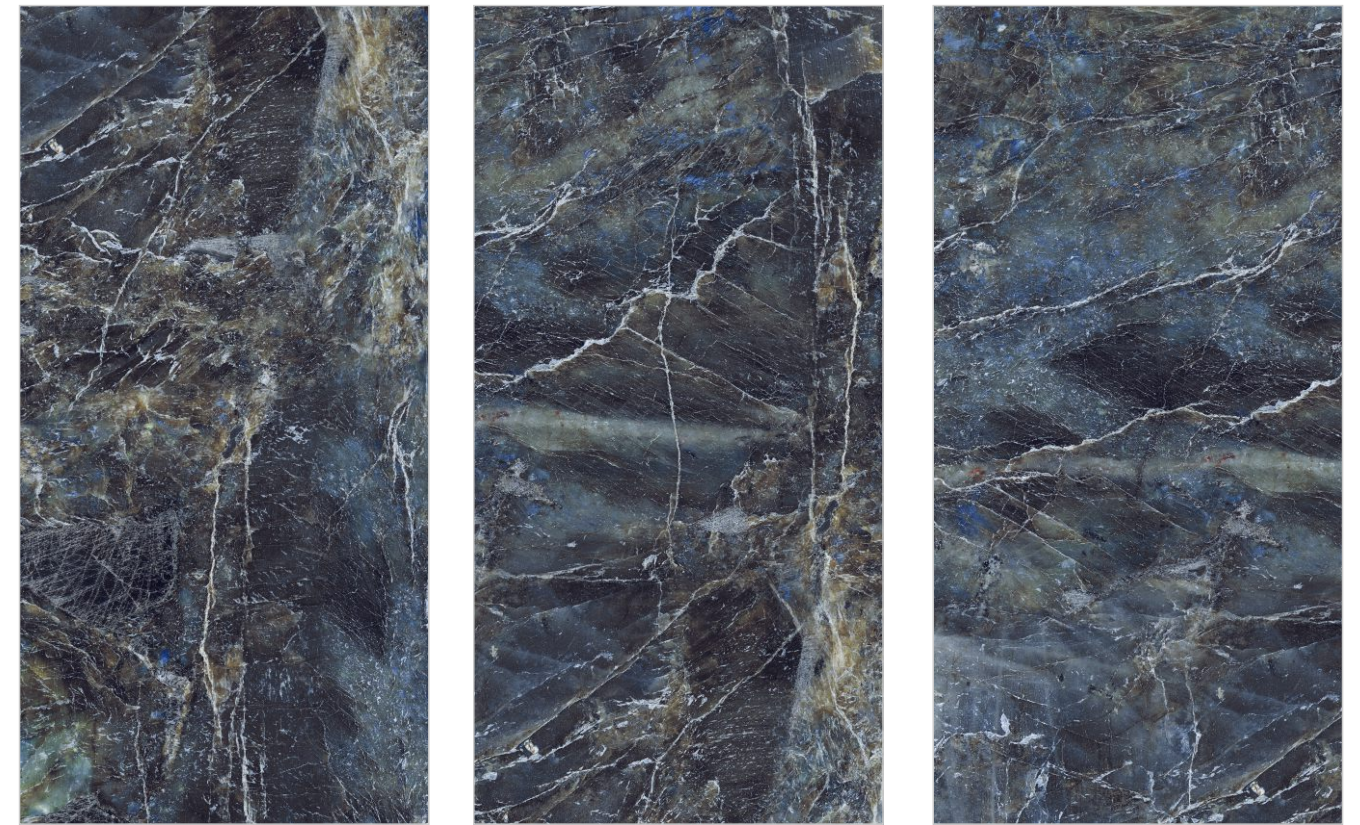

PREVIEW || SG 3001 WHITE

INFORMATION

DIMENSION :
600X1200MM
60X120CM

SURFACE : SUGAR

SG 3001 WHITE

SG 3002

Random : 05

PREVIEW || SG 3002