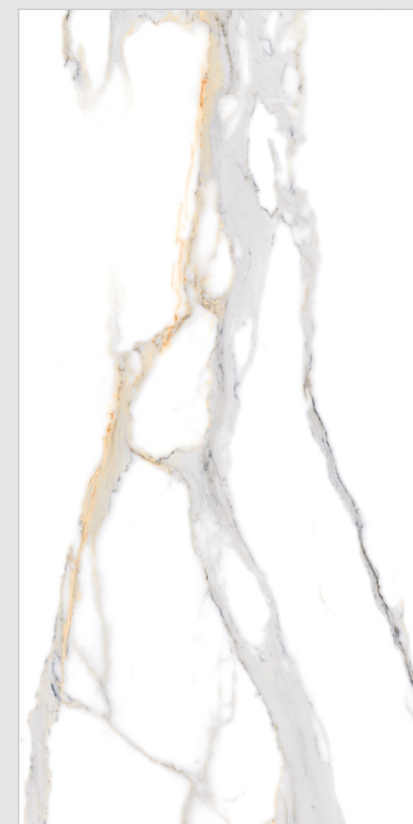

RENATO SATVARIO

Random : 04