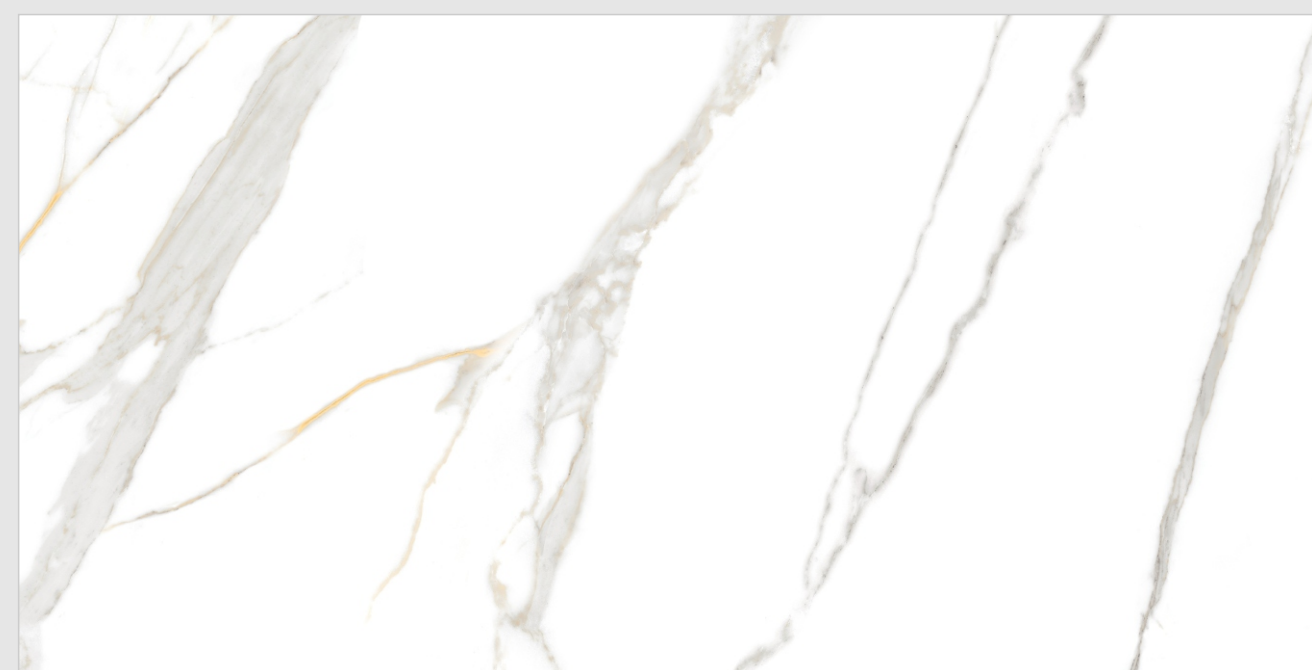

SURFACE :  
SATVARIO

PREVIEW || VALENTINO SATVARIO

VALENTINO SATVARIO

**VEGAS WEIGHT**

Random : 04

**INFORMATION**

DIMENSION :  
600X1200MM  
60X120CM

SURFACE :  
SATVARIO