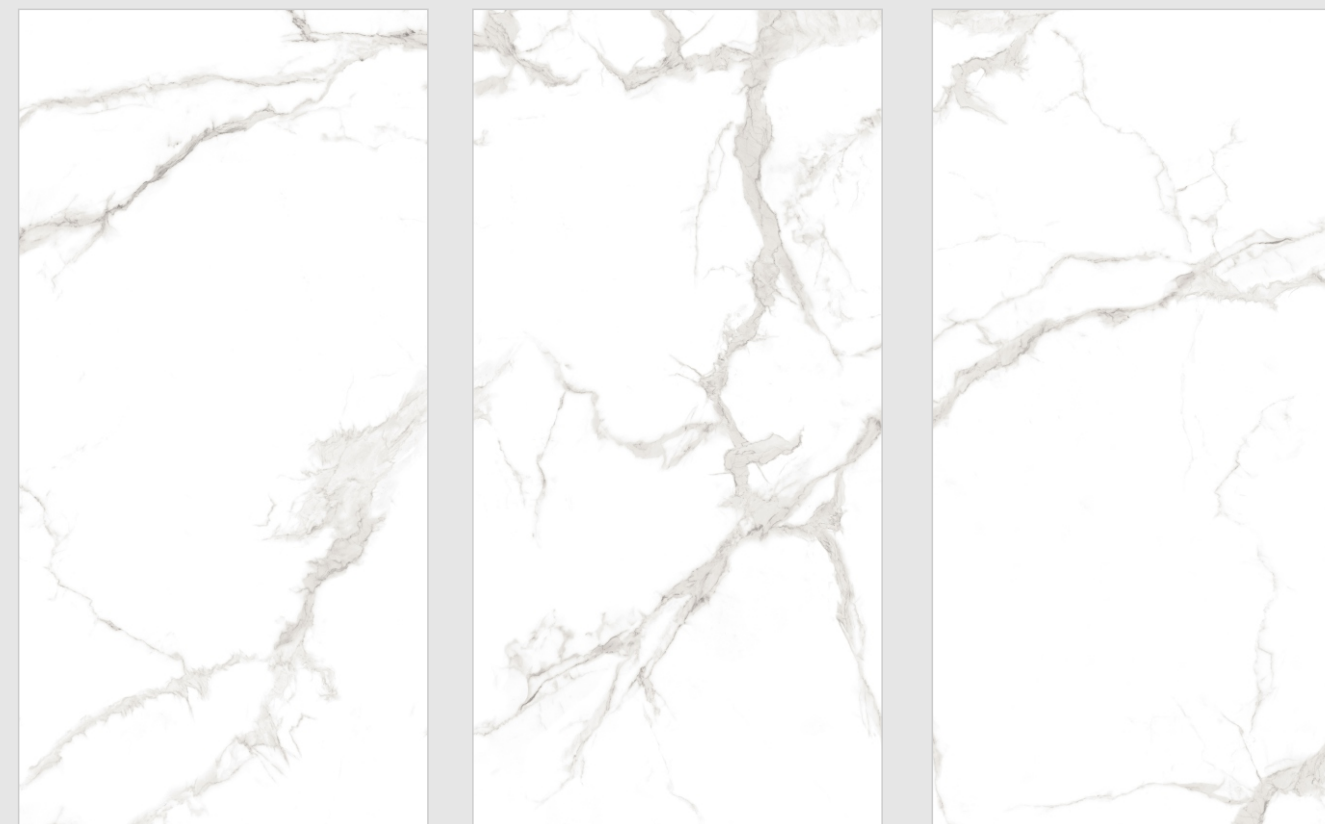

MARTIN GREY

Random : 04