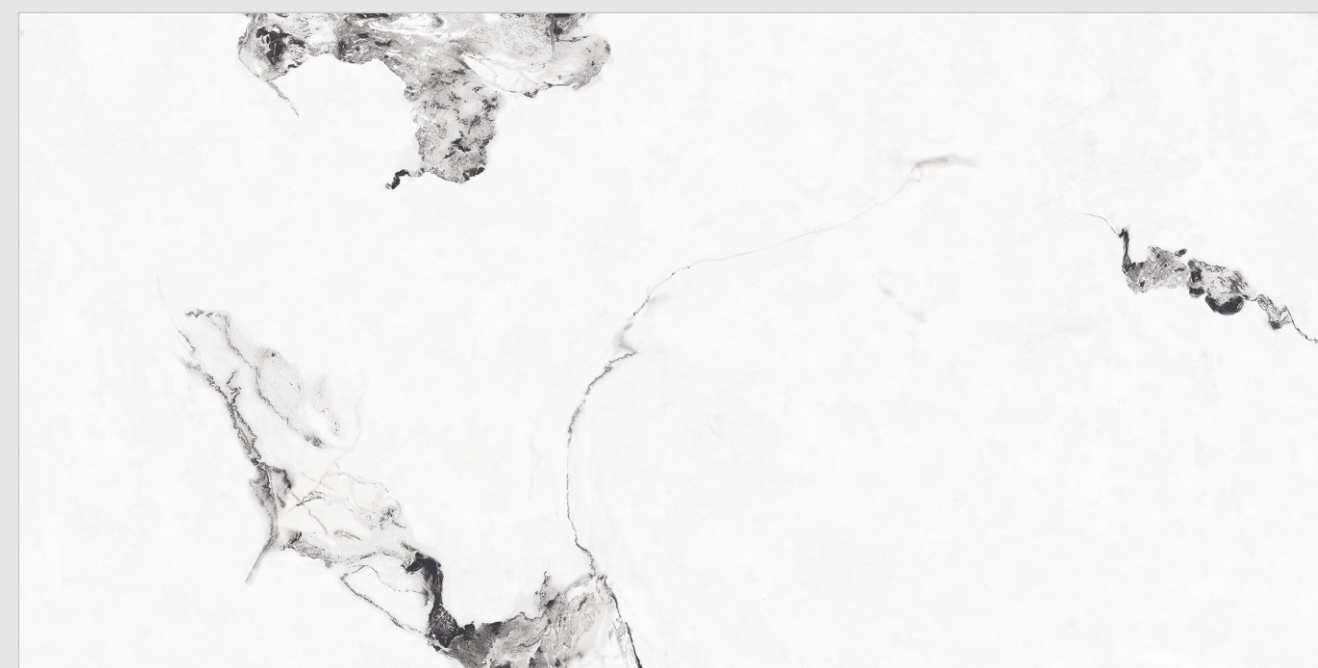

ITALIANO BLACK

Random : 05