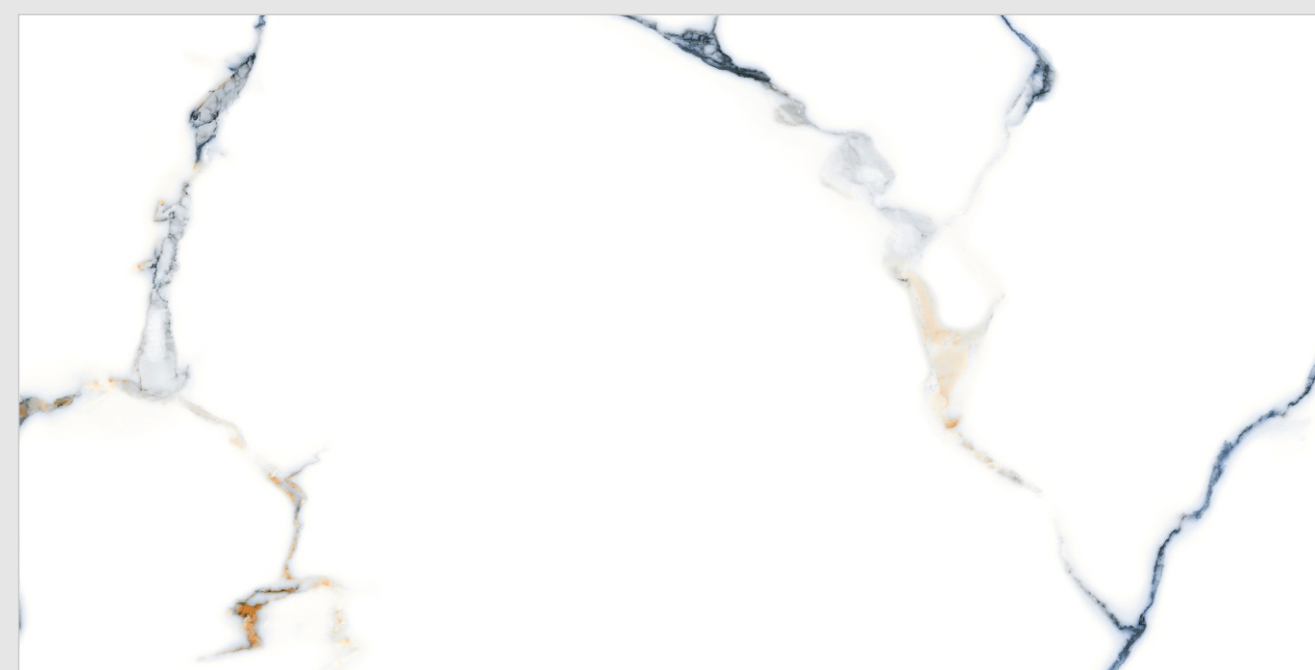

**INFORMATION**

DIMENSION :  
600X1200MM  
60X120CM

SURFACE :  
SATVARIO

JAVIER SATVARIO

**KAIMAN BLUE**

Random : 03

**INFORMATION**

DIMENSION :  
600X1200MM  
60X120CM