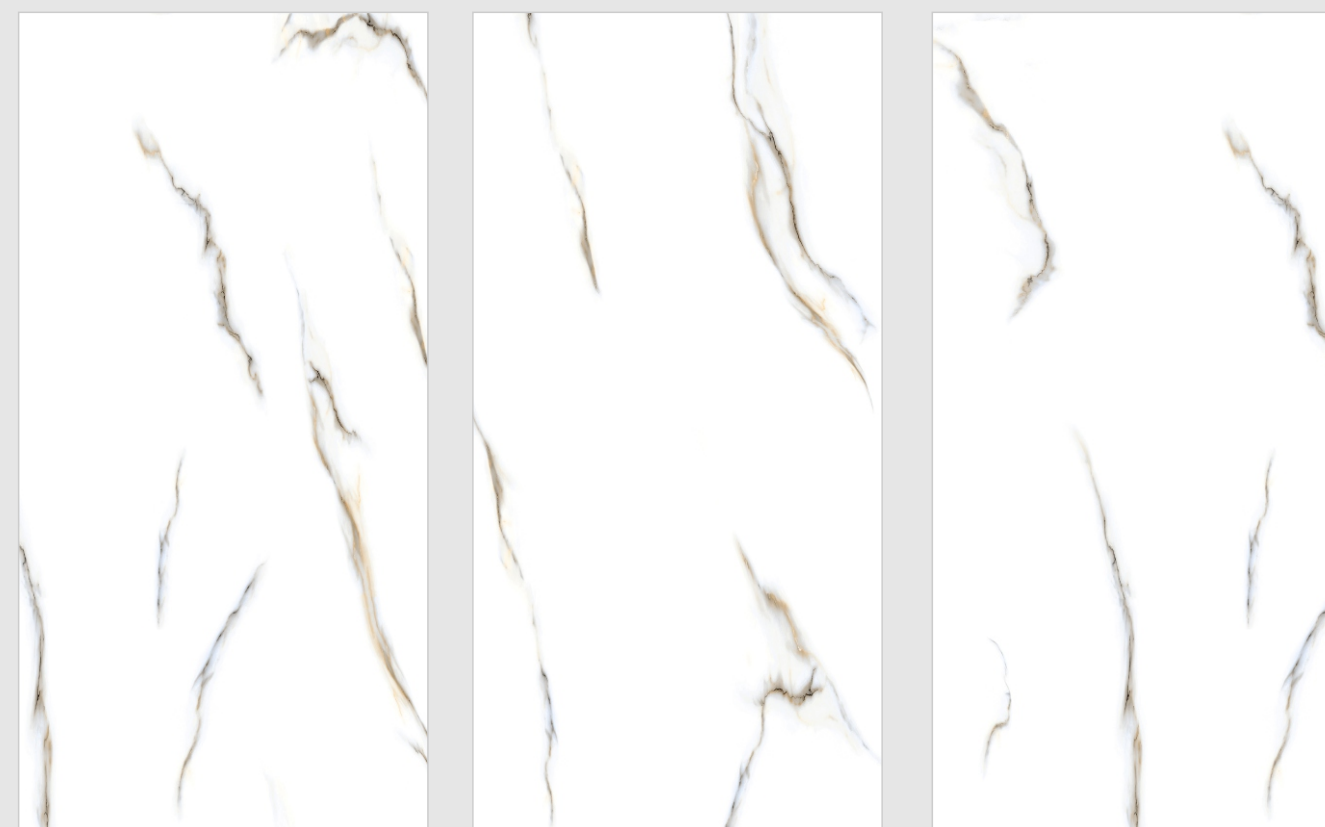

**INFORMATION**

DIMENSION :  
600X1200MM  
60X120CM

SURFACE :  
SATVARIO

SILVESTRE SATVARIO

**VALENTINO SATVARIO**

Random : 04

**INFORMATION**

DIMENSION :  
600X1200MM  
60X120CM