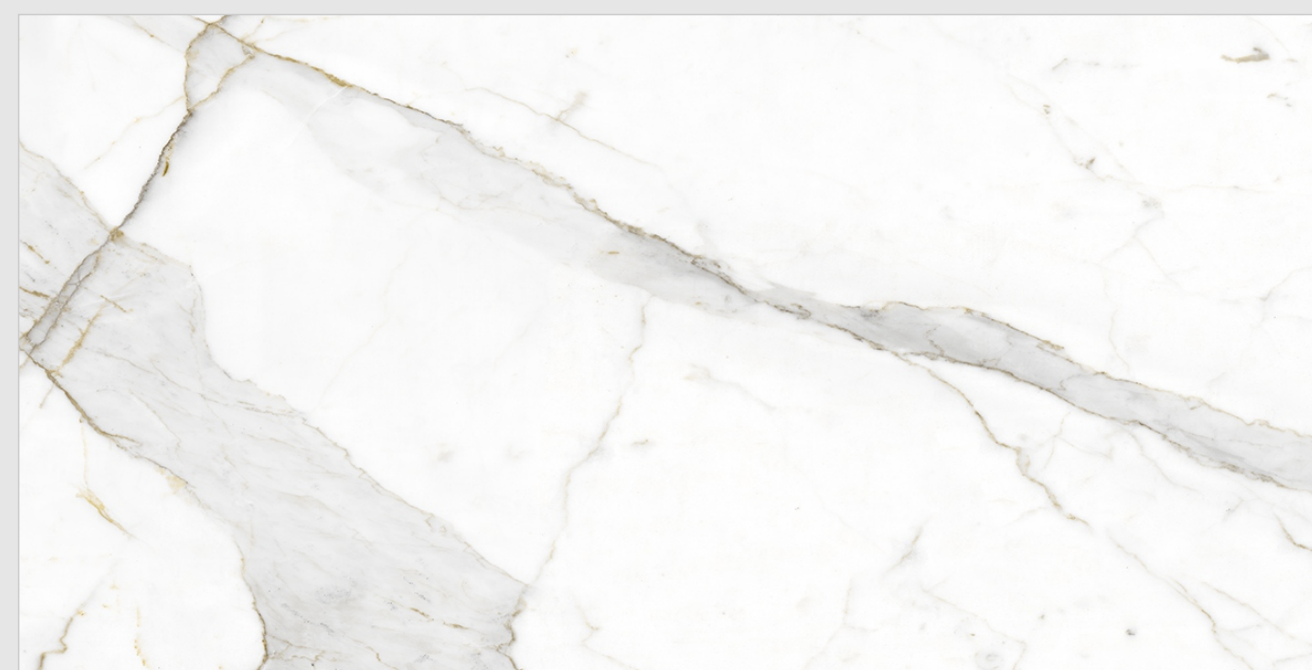

BRILLO SATVARIO

Random : 04