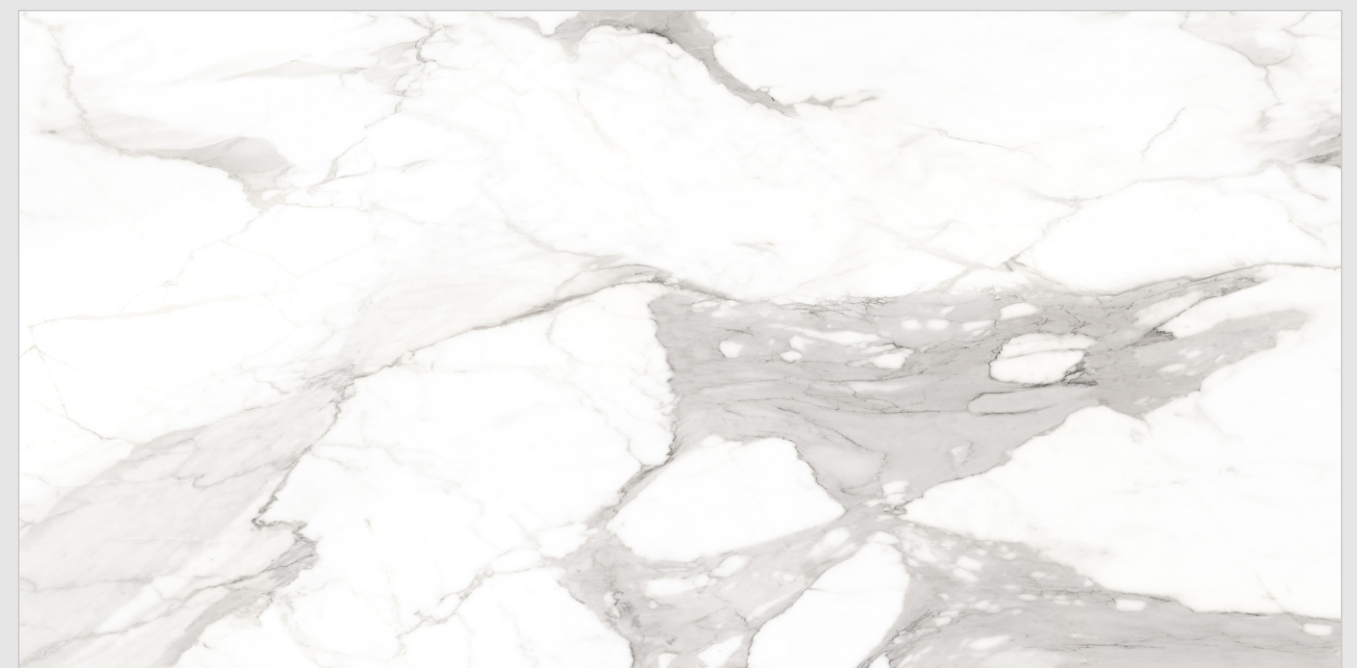

INFORMATION

DIMENSION :
600X1200MM
60X120CM

SURFACE :
SATVARIO