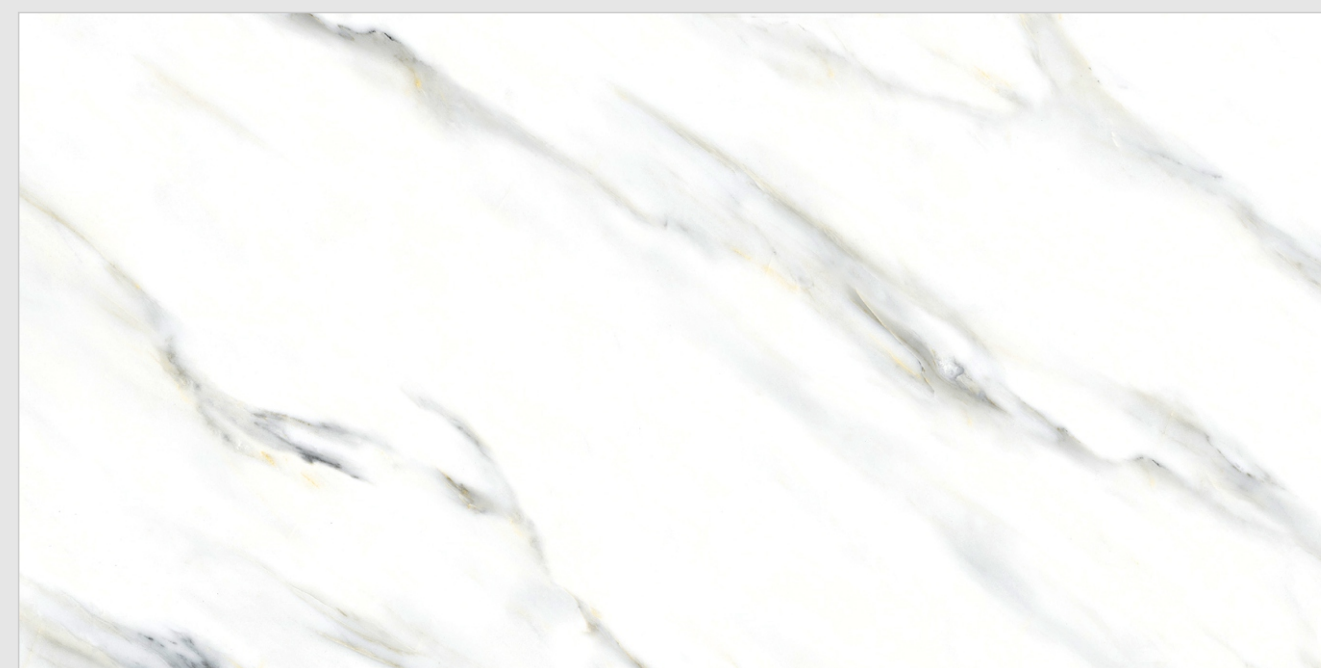

Random : 04

**INFORMATION**

DIMENSION :  
600X1200MM  
60X120CM

SURFACE :  
SATVARIO

PREVIEW || OCTAVIANO SATVARIO

OCTAVIANO SATVARIO

**OSWALD SKY**

Random : 04