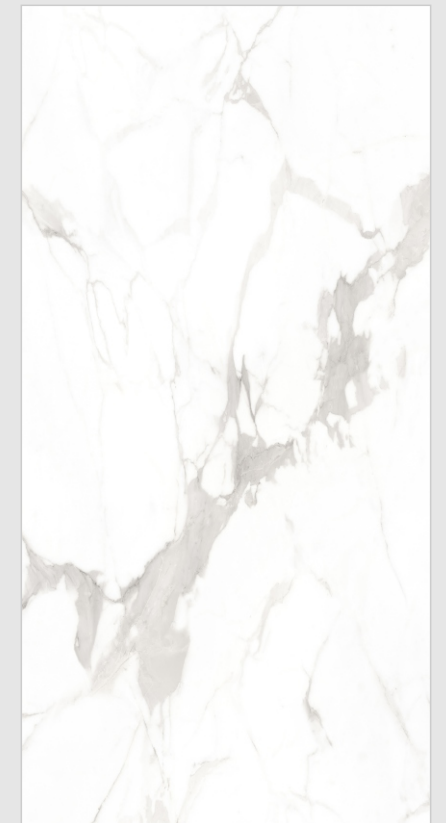

INFORMATION

DIMENSION :
600X1200MM
60X120CM

SURFACE :
SATVARIO