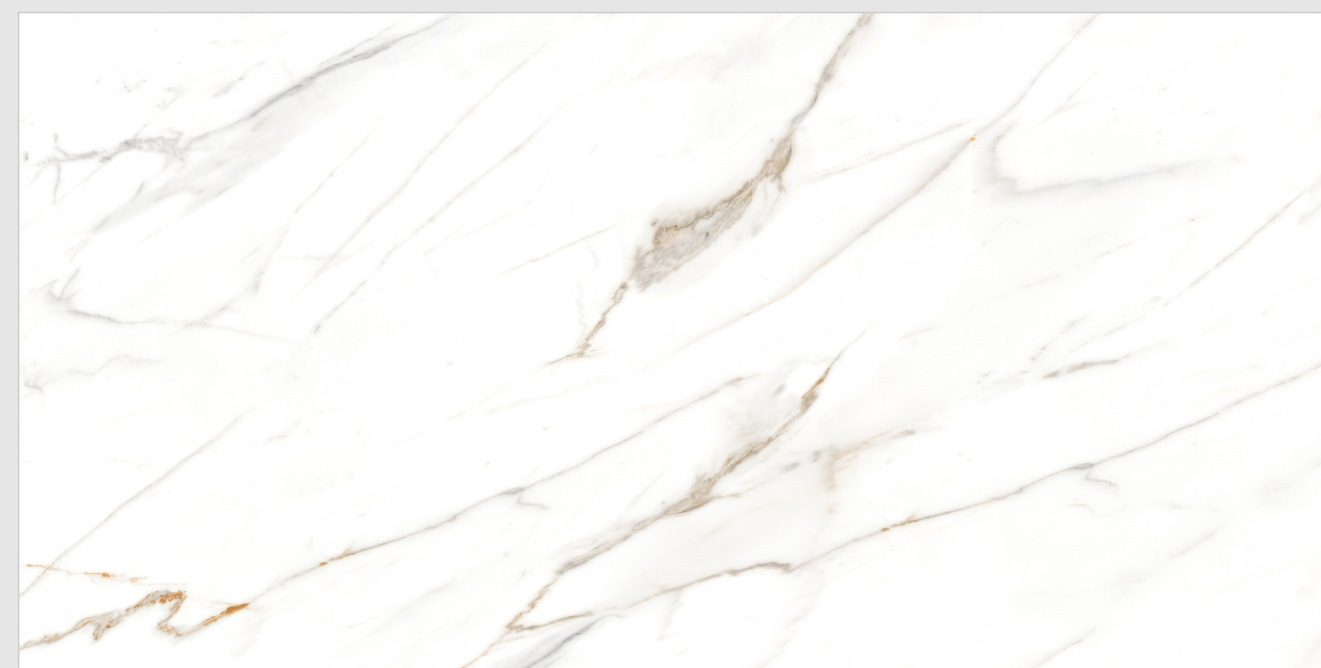

PREVIEW || ELEGANT GREY

**INFORMATION**

DIMENSION :  
600X1200MM  
60X120CM

SURFACE :  
SATVARIO

ELEGANT GREY

**FELIS WHITE**

Random : 04

PREVIEW || FELIS WHITE