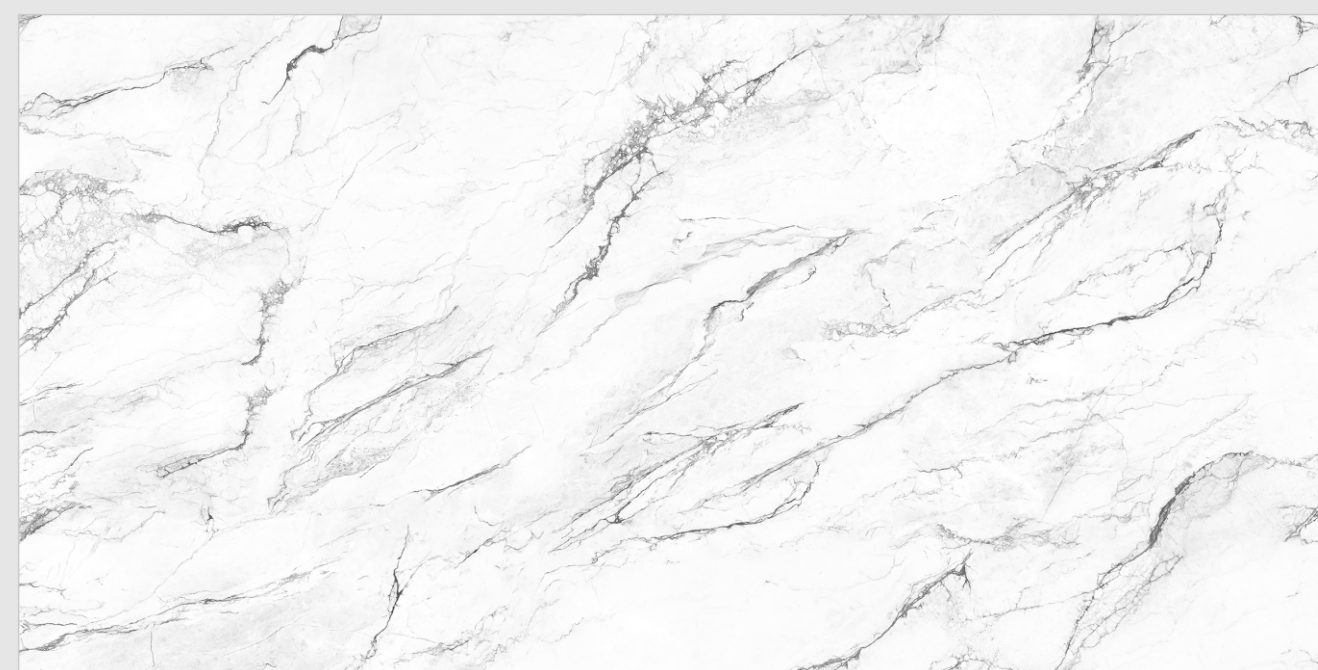

**INFORMATION**

DIMENSION :  
600X1200MM  
60X120CM

SURFACE :  
SATVARIO

FELIS WHITE

**FRENCH WHITE**

Random : 04

**INFORMATION**

DIMENSION :  
600X1200MM  
60X120CM