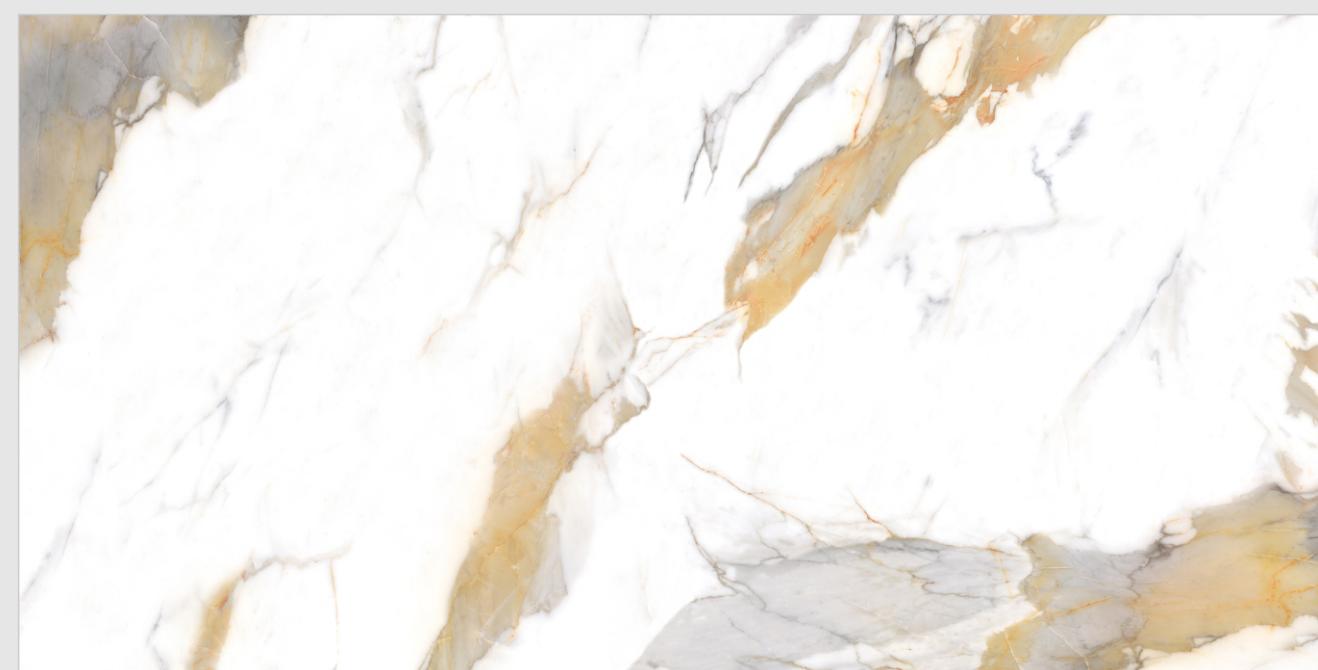

Random : 05

**INFORMATION**

DIMENSION :  
600X1200MM  
60X120CM

SURFACE :  
SATVARIO

PREVIEW || ITALIANO BLACK

ITALIANO BLACK

**JACOB PEARL**

Random : 03