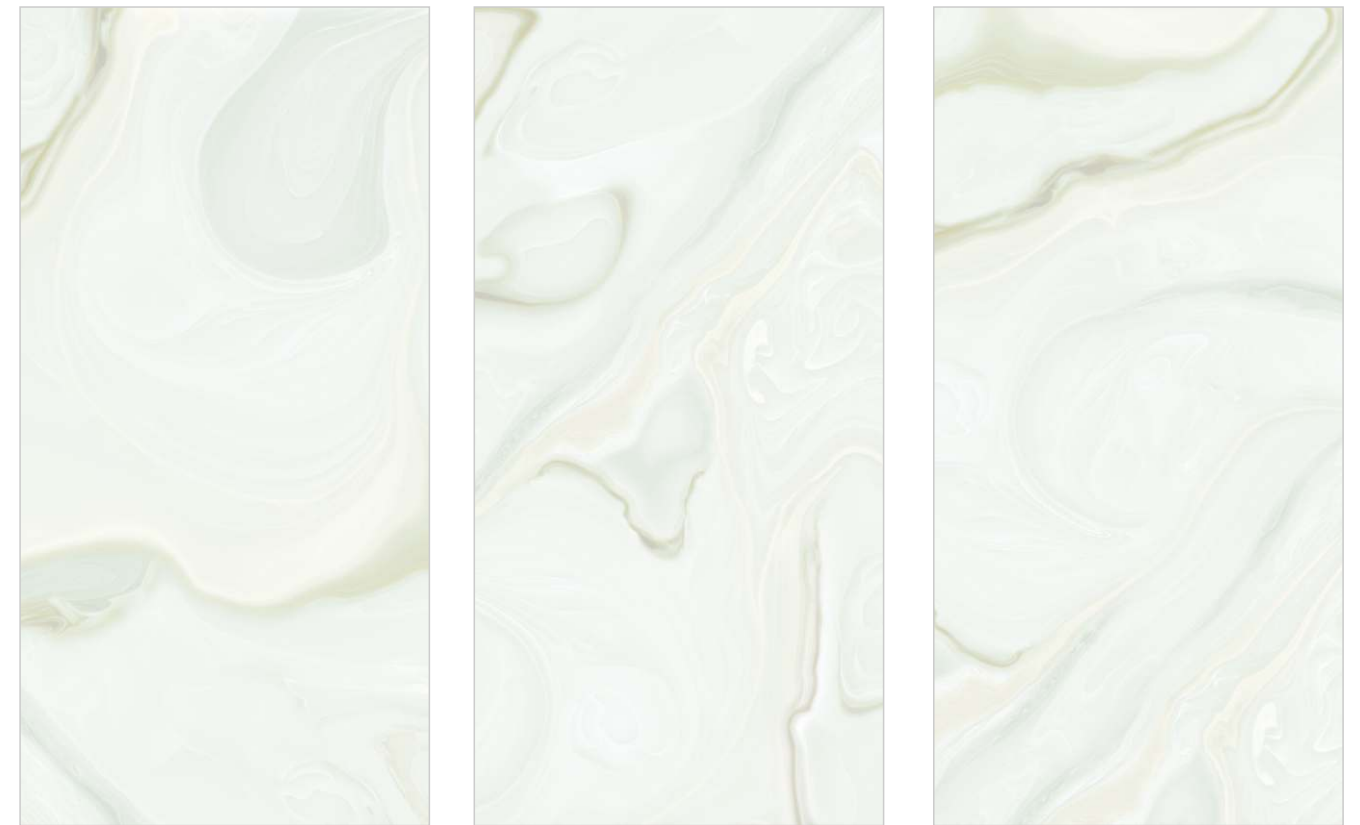

DIMENSION :
600X1200MM
60X120CM

SURFACE :
PANTONE

AMAZONITE GREEN

BLAZE GREEN

Random : 04

PREVIEW || BLAZE GREEN

INFORMATION

DIMENSION :
600X1200MM
60X120CM