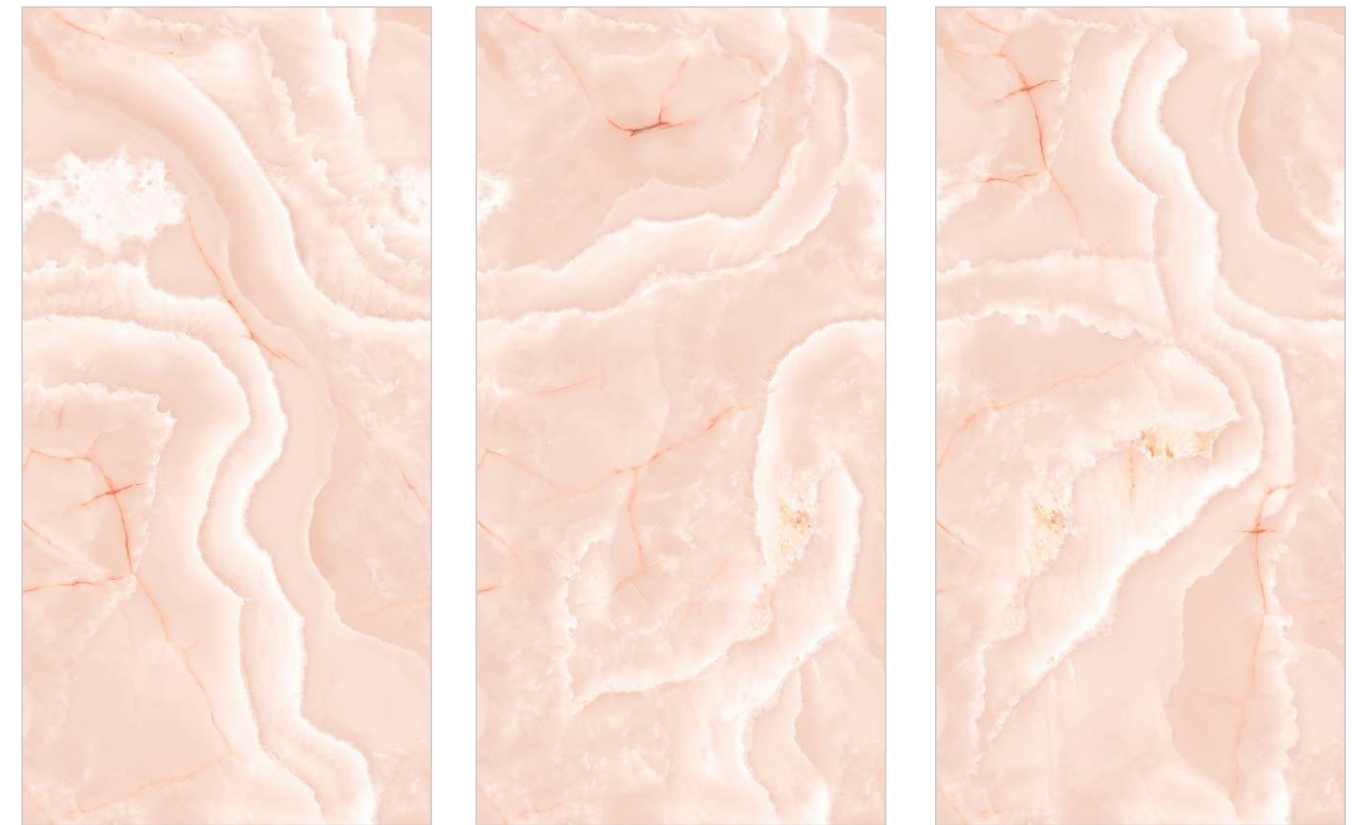

INFORMATION

DIMENSION :
600X1200MM
60X120CM

SURFACE :
PANTONE