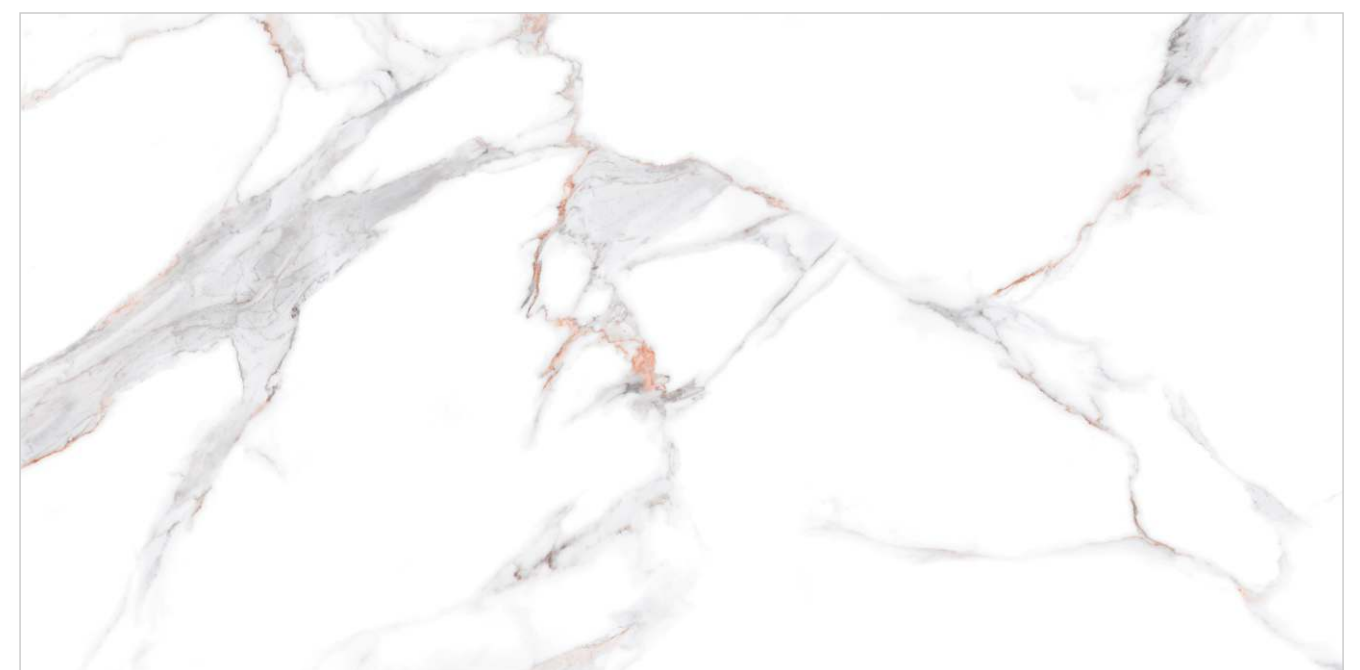

INFORMATION

DIMENSION :
600X1200MM
60X120CM

SURFACE :
PANTONE