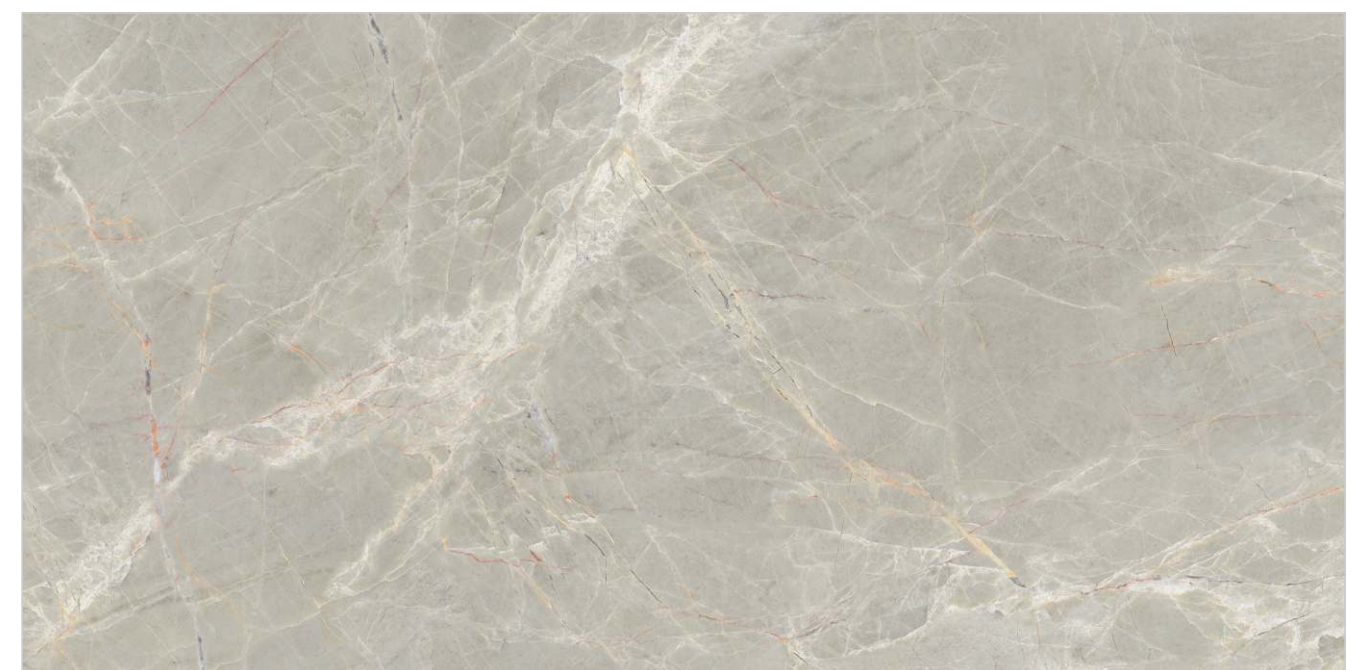

INFORMATION

DIMENSION :
600X1200MM
60X120CM

SURFACE :
PANTONE