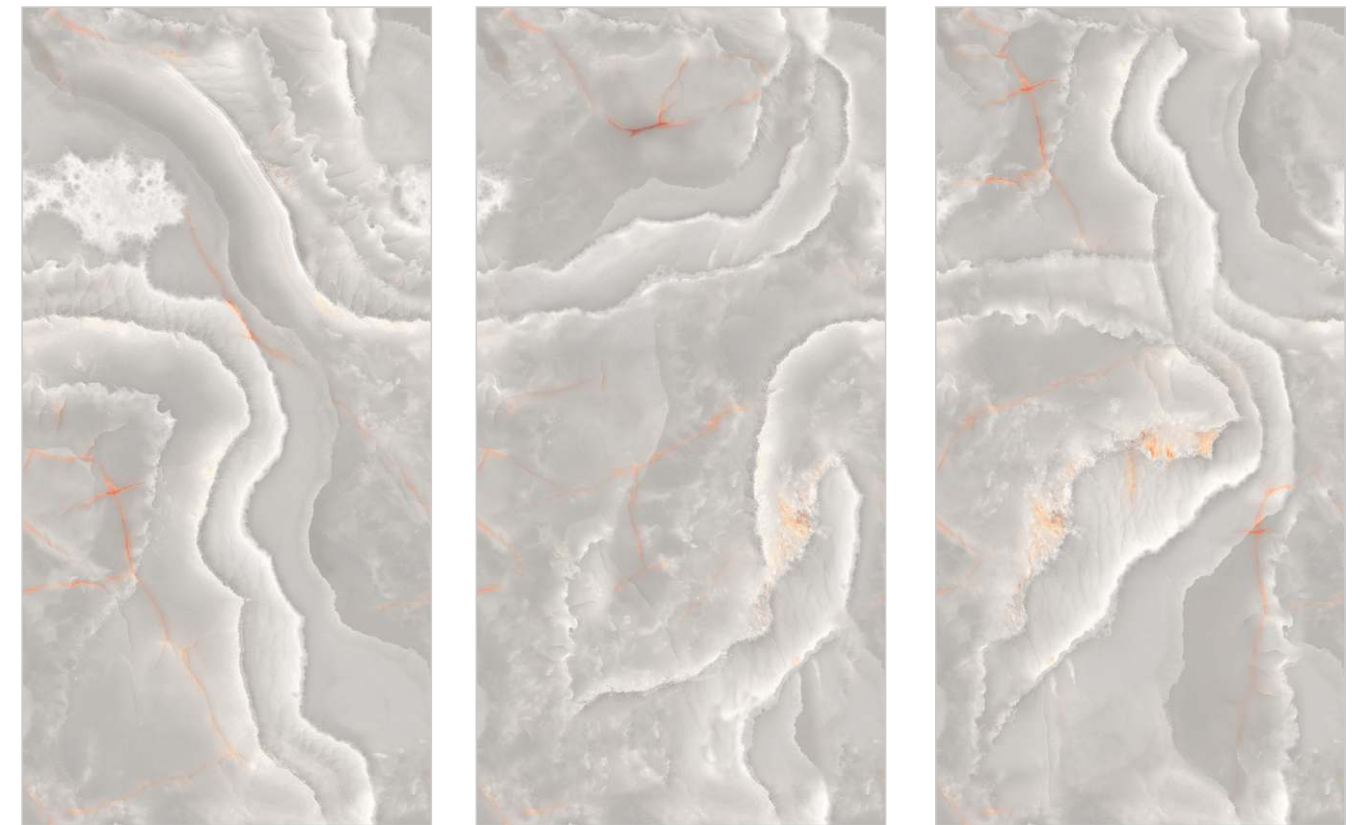

INFORMATION

DIMENSION :
600X1200MM
60X120CM

SURFACE :
PANTONE