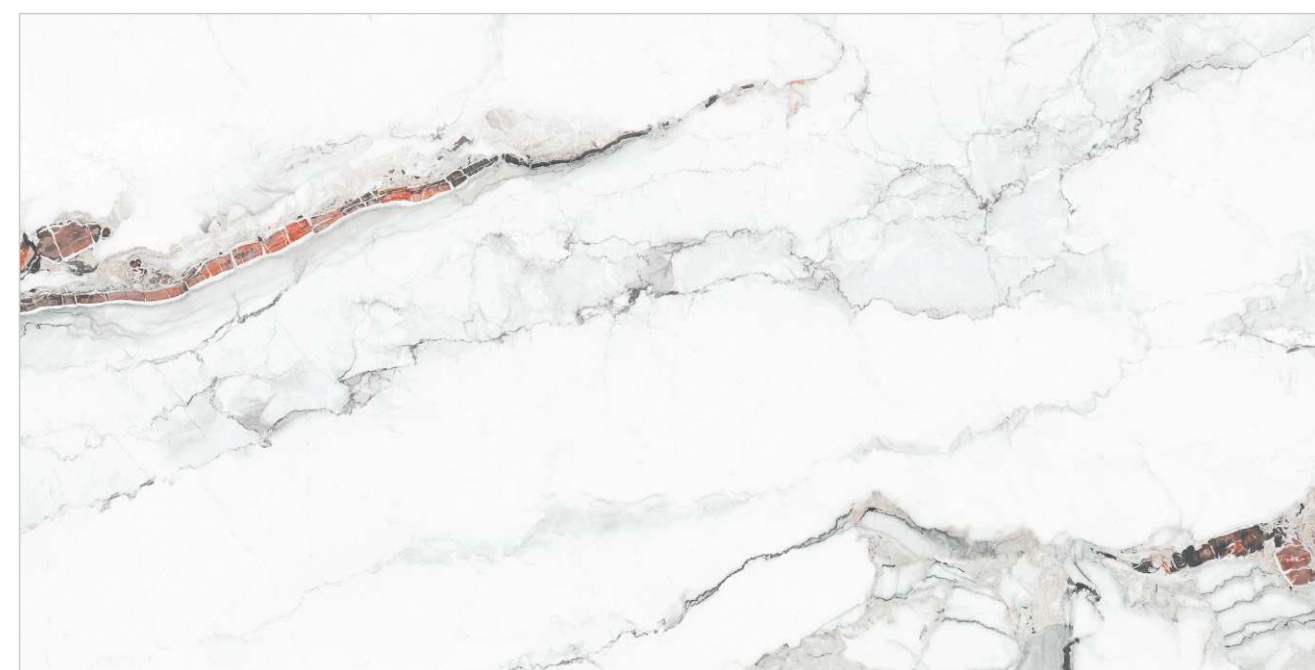

PREVIEW || ALCORA RED

INFORMATION

DIMENSION :
600X1200MM
60X120CM

SURFACE :
PANTONE

ALCORA RED

AMAZONITE AQUA

Random : 04

PREVIEW || AMAZONITE AQUA