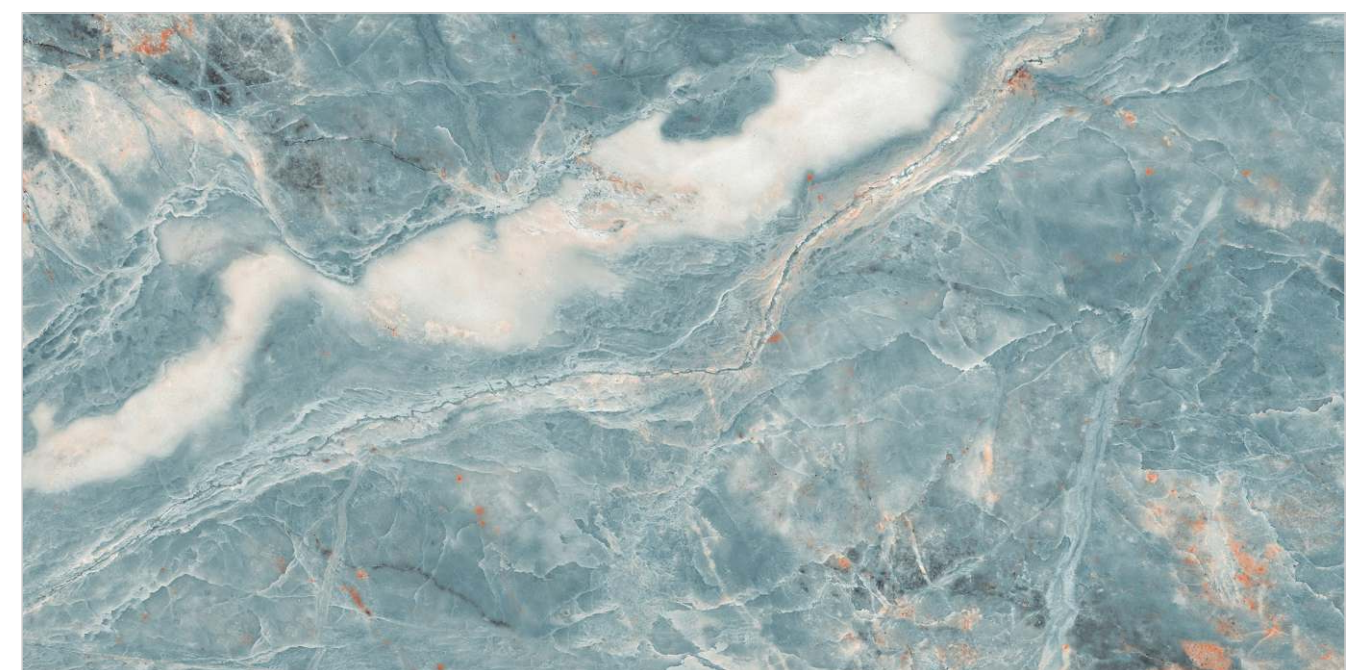

PREVIEW || ALCORA RED

INFORMATION

DIMENSION :
600X1200MM
60X120CM

SURFACE :
PANTONE

ALCORA RED

AMAZONITE AQUA

Random : 04

PREVIEW || AMAZONITE AQUA