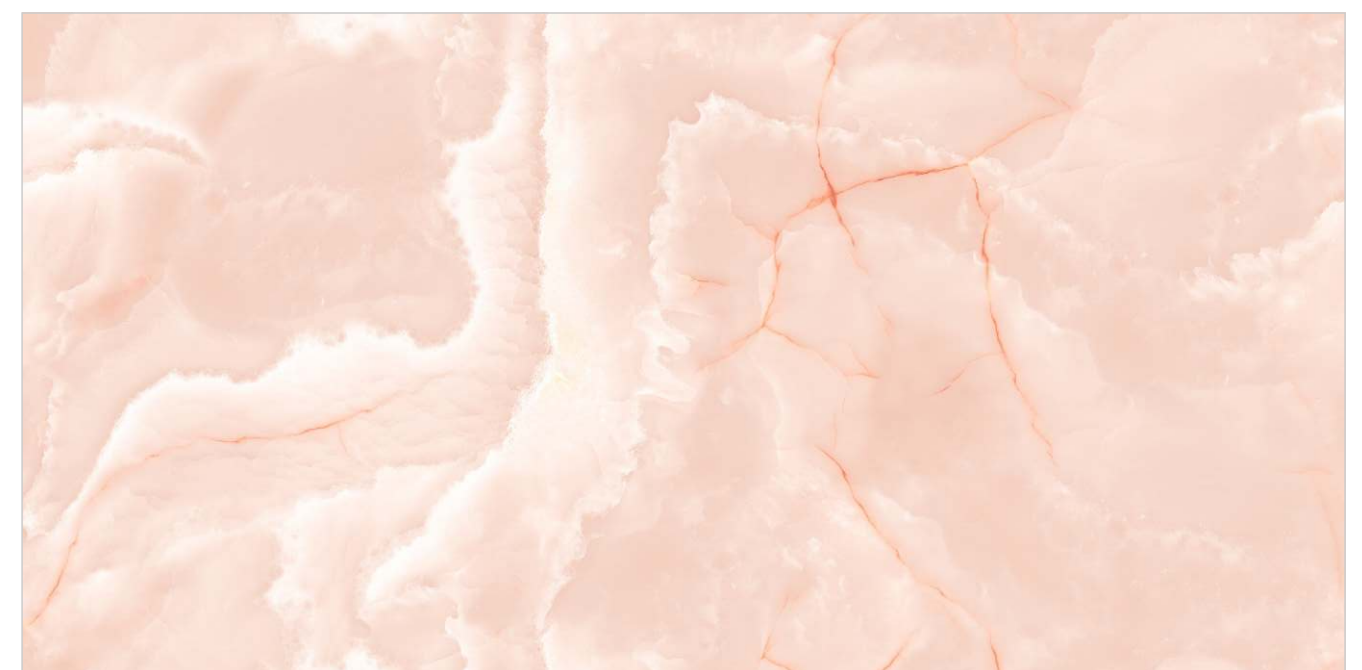

INFORMATION

DIMENSION :
600X1200MM
60X120CM

SURFACE :
PANTONE