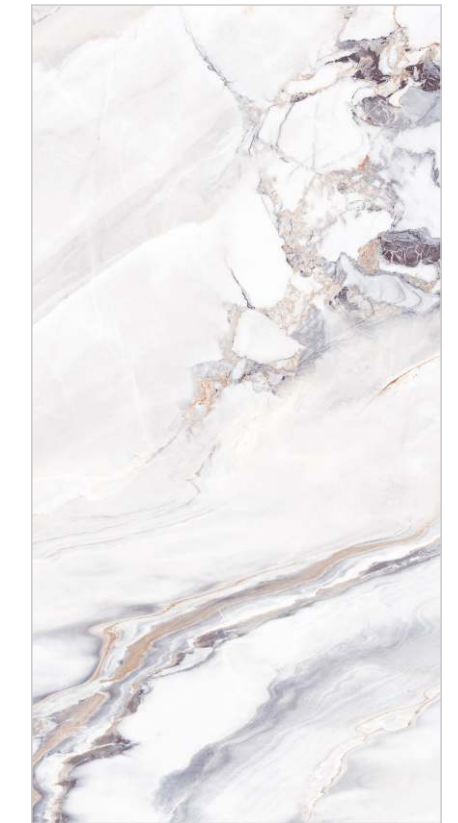

INFORMATION

DIMENSION :
600X1200MM
60X120CM

SURFACE :
PANTONE

GLACIER SNOWFLAKE

GLESHIRE WHITE

Random : 05

PREVIEW || GLESHIRE WHITE

INFORMATION