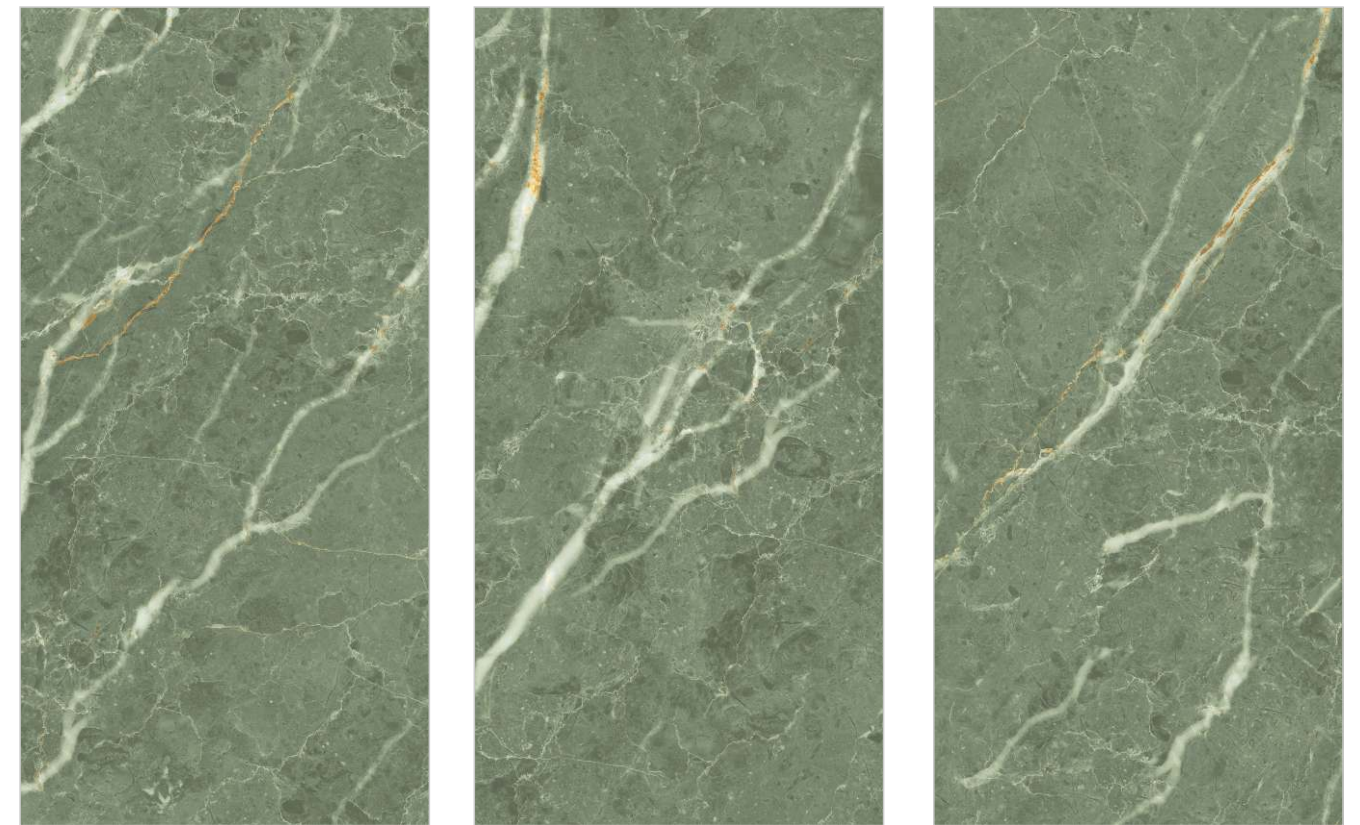

INFORMATION

DIMENSION :
600X1200MM
60X120CM

SURFACE :
PANTONE