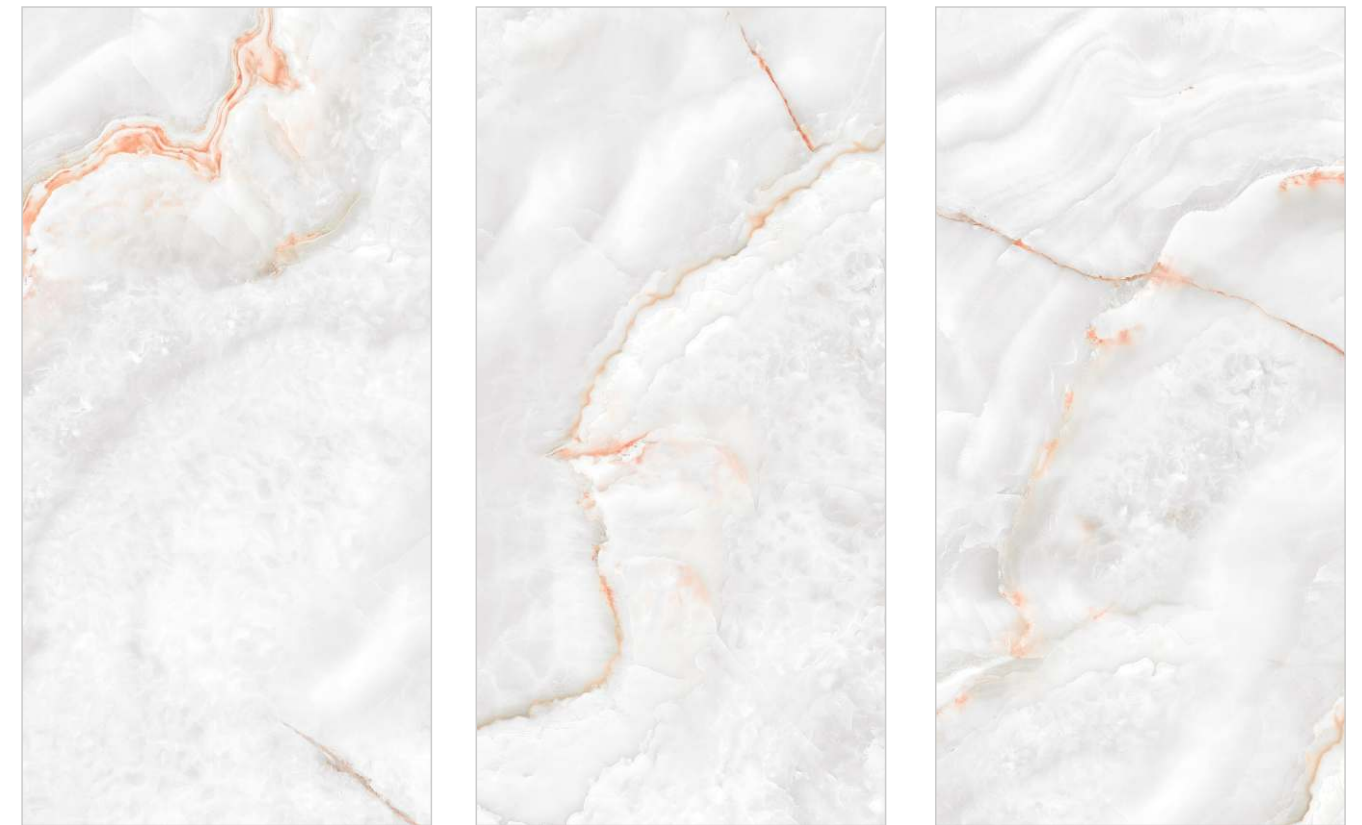

SURFACE :
PANTONE

ONYX VIOLA AQUA

ONYX VIOLA WHITE

Random : 04

PREVIEW || ONYX VIOLA WHITE

INFORMATION

DIMENSION :
600X1200MM
60X120CM

SURFACE :
PANTONE