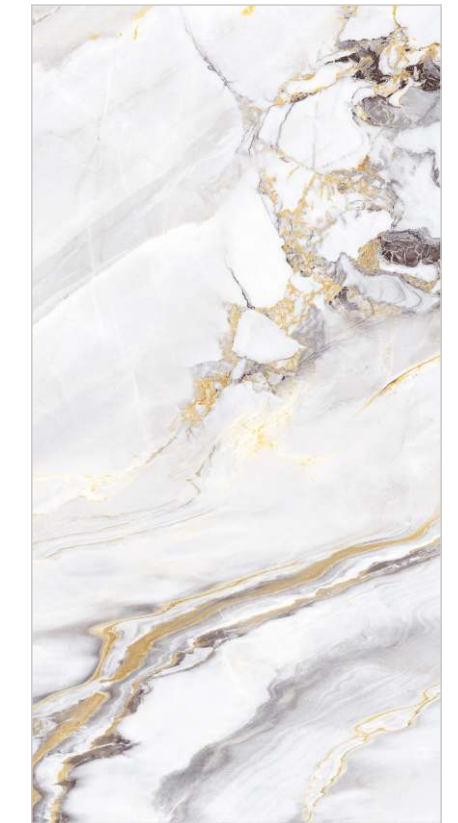

DIMENSION :
600X1200MM
60X120CM

SURFACE :
PANTONE

GLESHIRE WHITE

GLESHIRE YELLOW

Random : 05

PREVIEW || GLACIER YELLOW

INFORMATION

DIMENSION :
600X1200MM
60X120CM