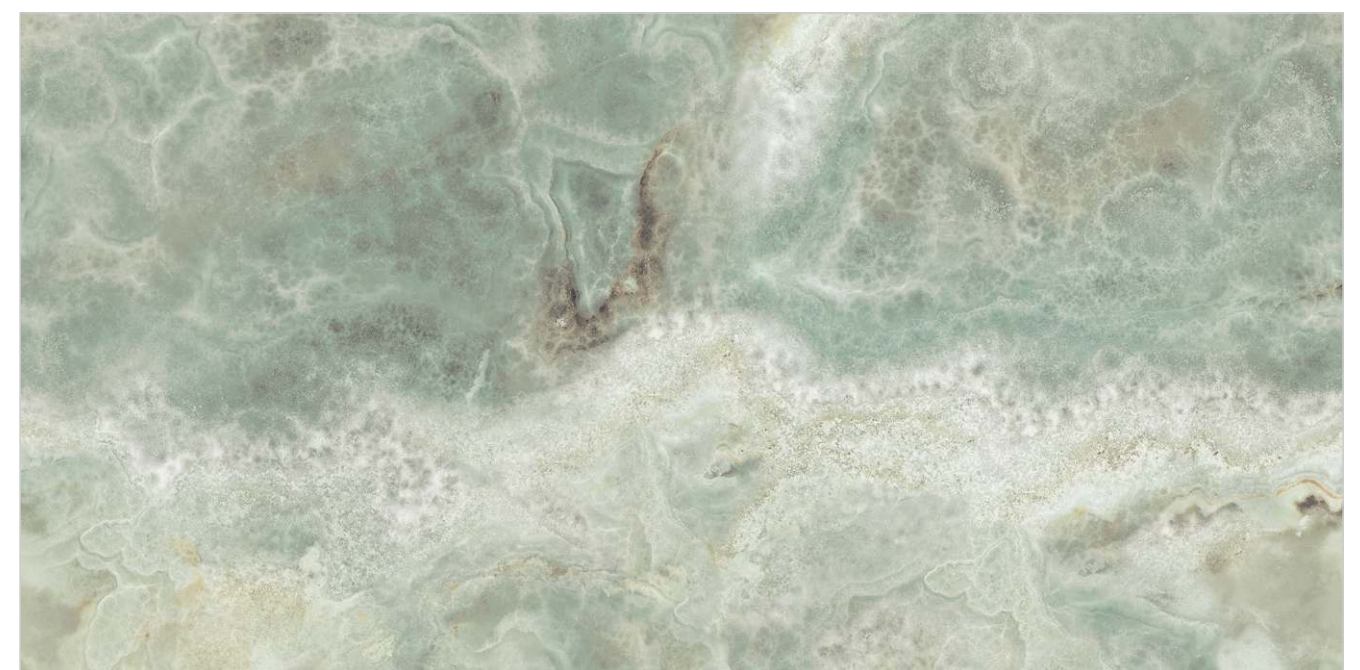

INFORMATION

DIMENSION :
600X1200MM
60X120CM

SURFACE :
PANTONE