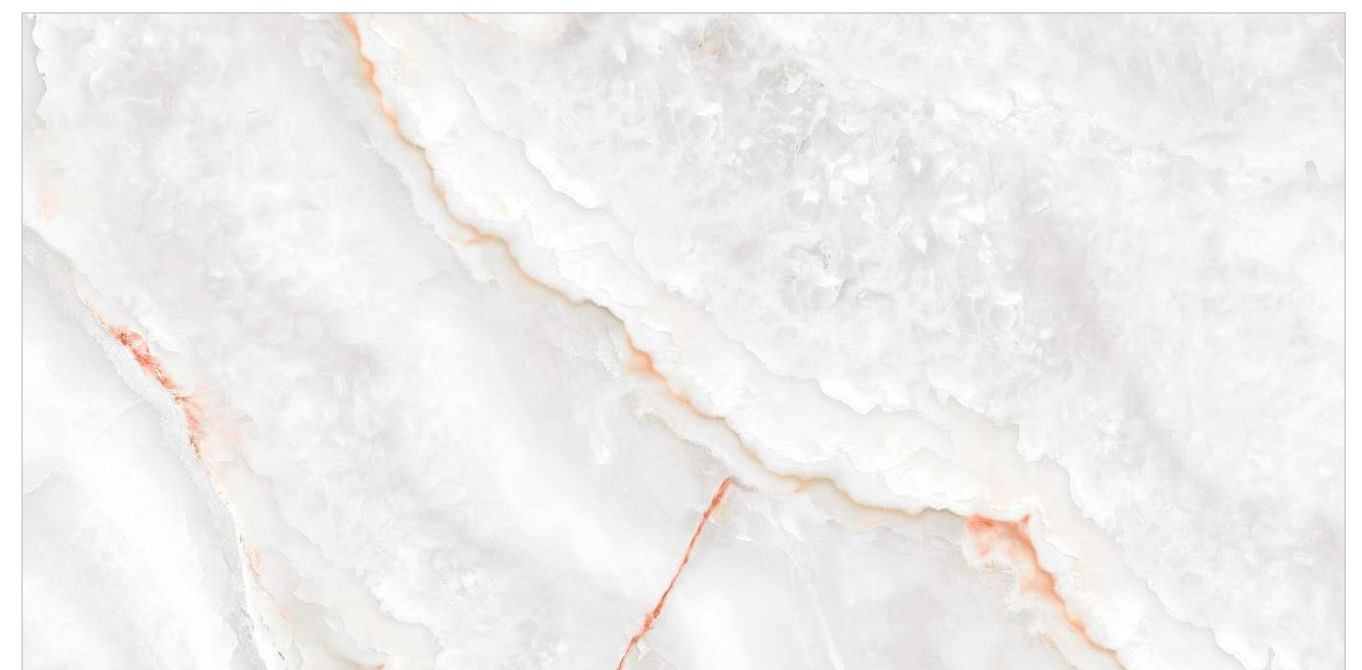

SURFACE :
PANTONE

ONYX VIOLA AQUA

ONYX VIOLA WHITE

Random : 04

PREVIEW || ONYX VIOLA WHITE

INFORMATION

DIMENSION :
600X1200MM
60X120CM

SURFACE :
PANTONE