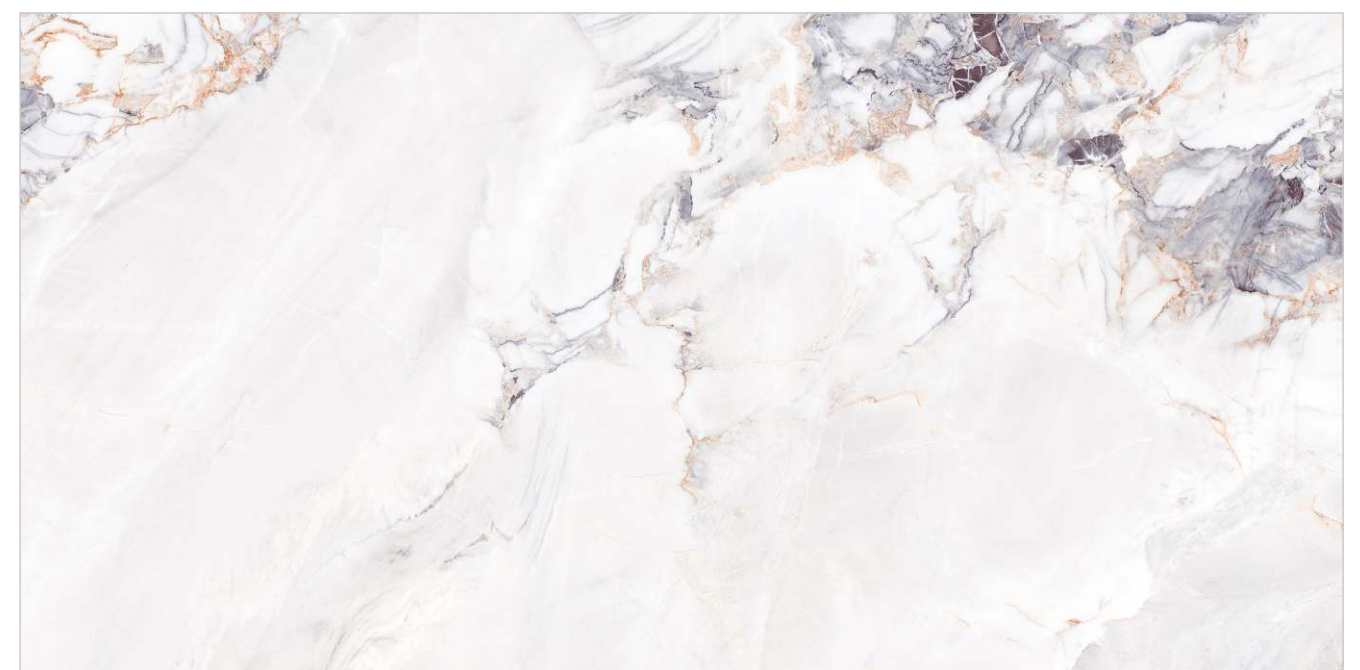

INFORMATION

DIMENSION :
600X1200MM
60X120CM

SURFACE :
PANTONE

GLACIER SNOWFLAKE

GLESHIRE WHITE

Random : 05

PREVIEW || GLESHIRE WHITE

INFORMATION