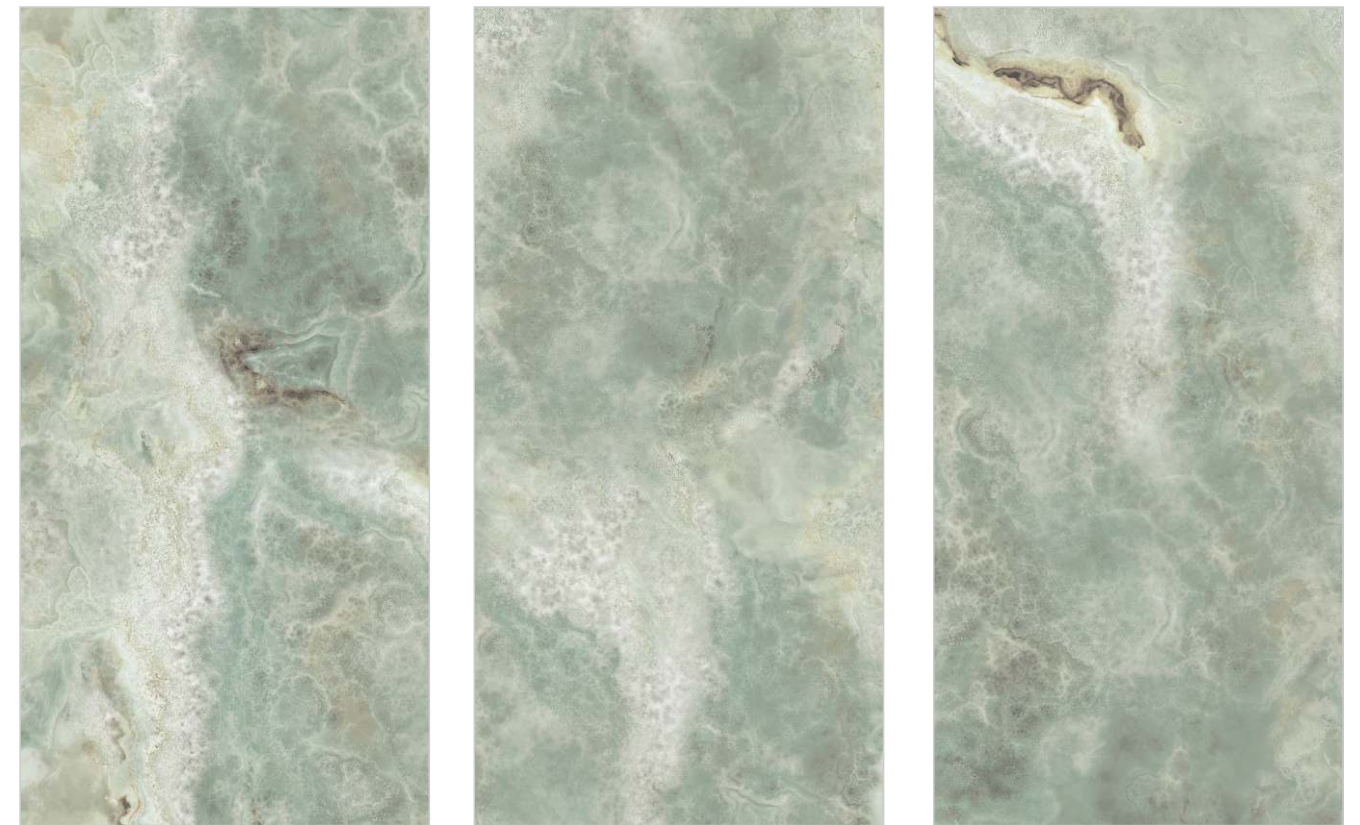

DALLAS TEAL

Random : 03

PREVIEW || DALLAS TEAL

INFORMATION

DIMENSION :
600X1200MM
60X120CM

SURFACE :
PANTONE

DALLAS TEAL

FLORIDA RAINBOW