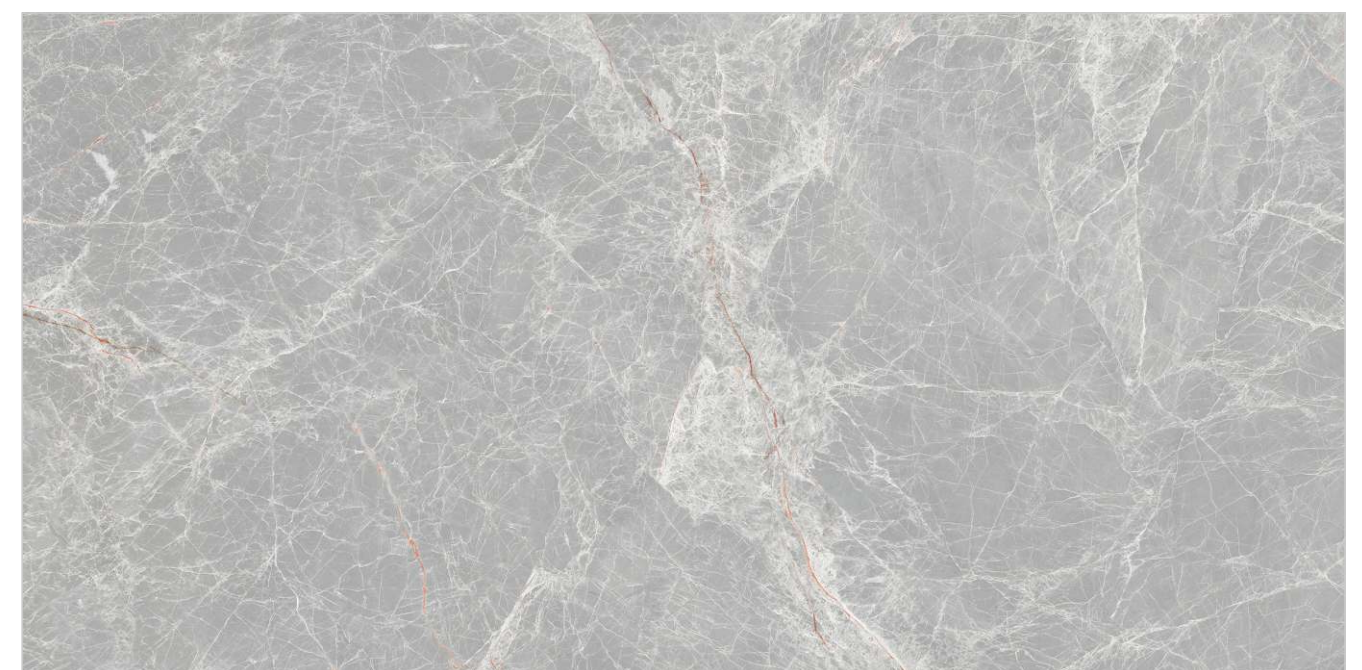

PREVIEW || CASTOR AQUA

INFORMATION

DIMENSION :
600X1200MM
60X120CM

SURFACE :
PANTONE

CASTOR AQUA

CASTOR GREY

Random : 04

PREVIEW || CASTOR GREY