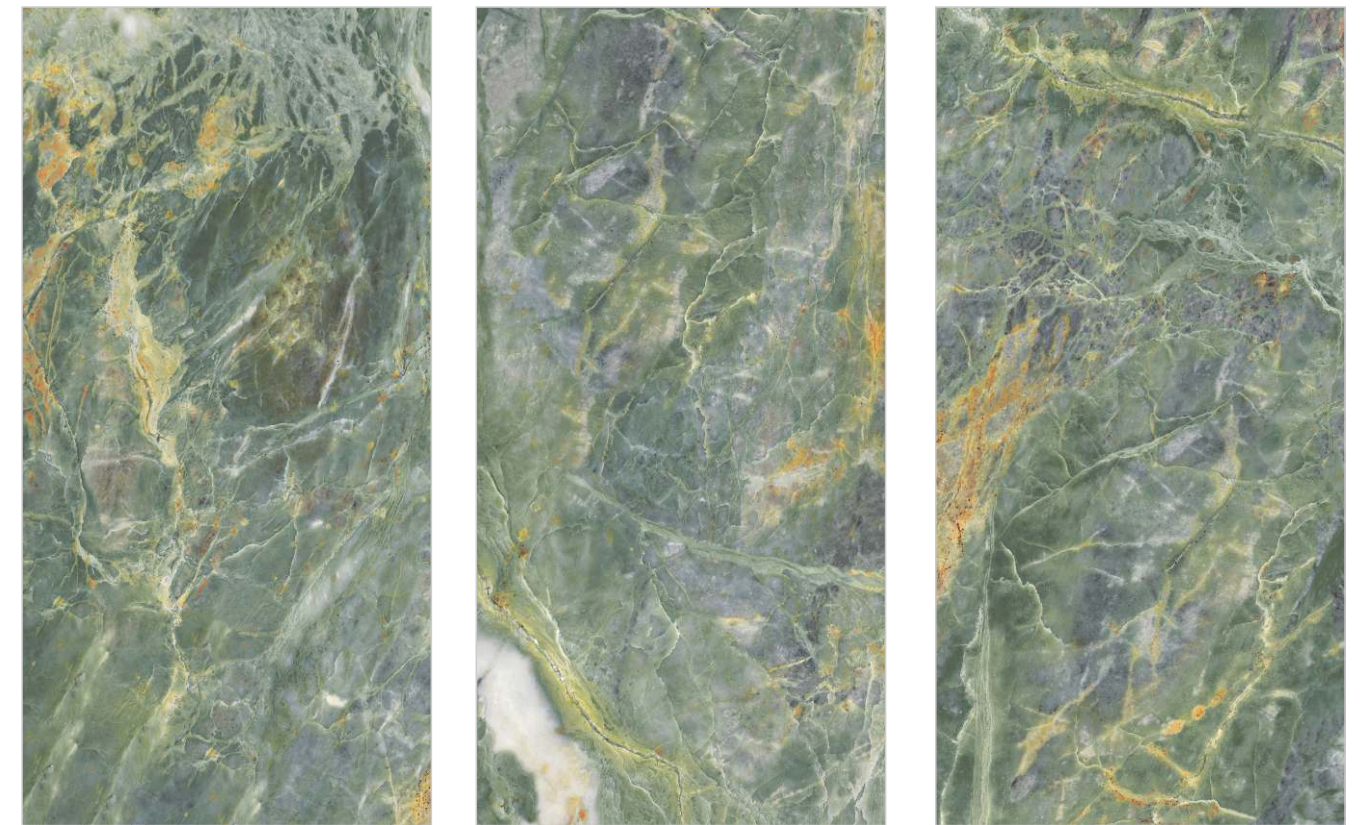

INFORMATION

DIMENSION :
600X1200MM
60X120CM

SURFACE :
PANTONE

AMAZONITE AQUA

AMAZONITE GREEN

Random : 04

PREVIEW || AMAZONITE GREEN

INFORMATION