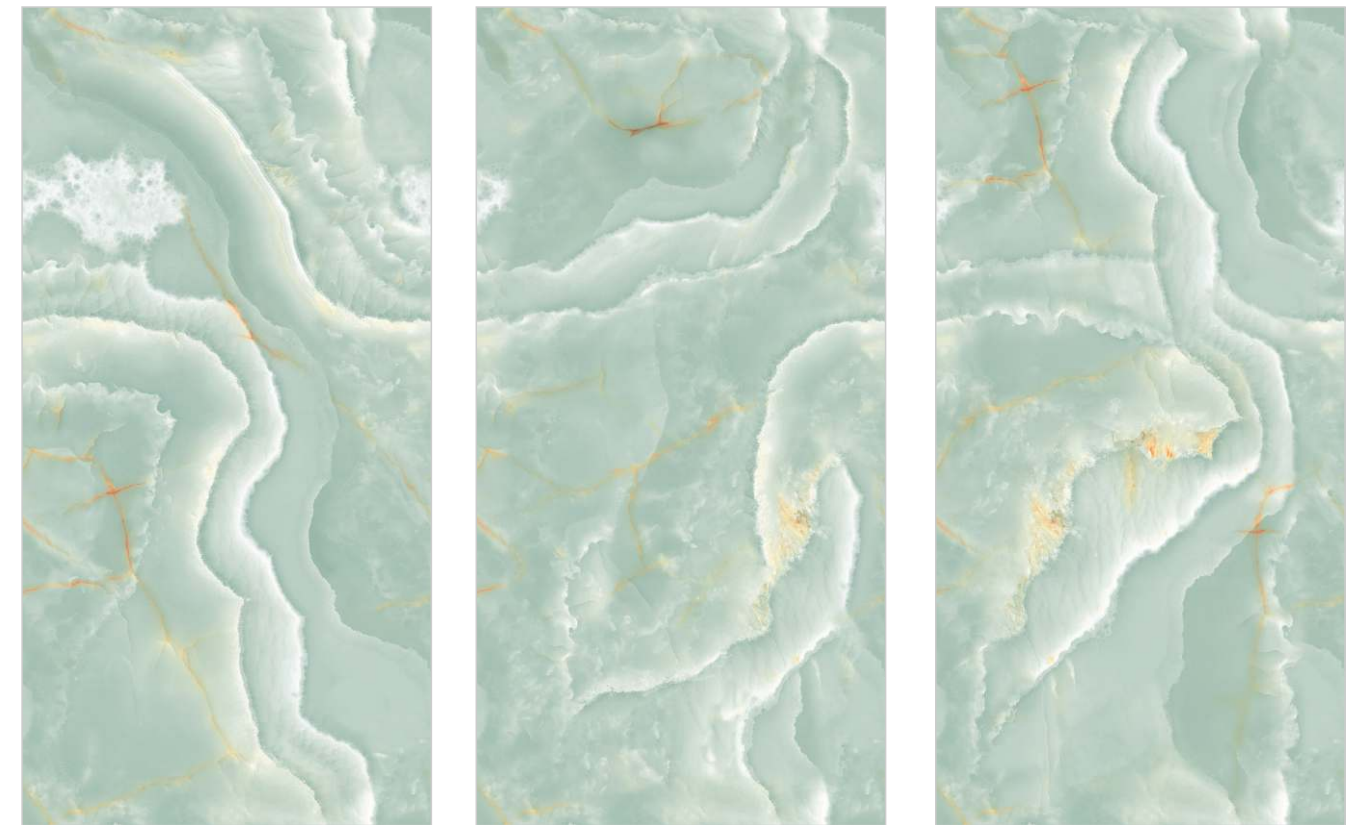

SURFACE :
PANTONE

NICCOLO YELLOW

ONYX BLAZE GREEN

Random : 04

PREVIEW || ONYX BLAZE GREEN

INFORMATION

DIMENSION :
600X1200MM
60X120CM

SURFACE :
PANTONE