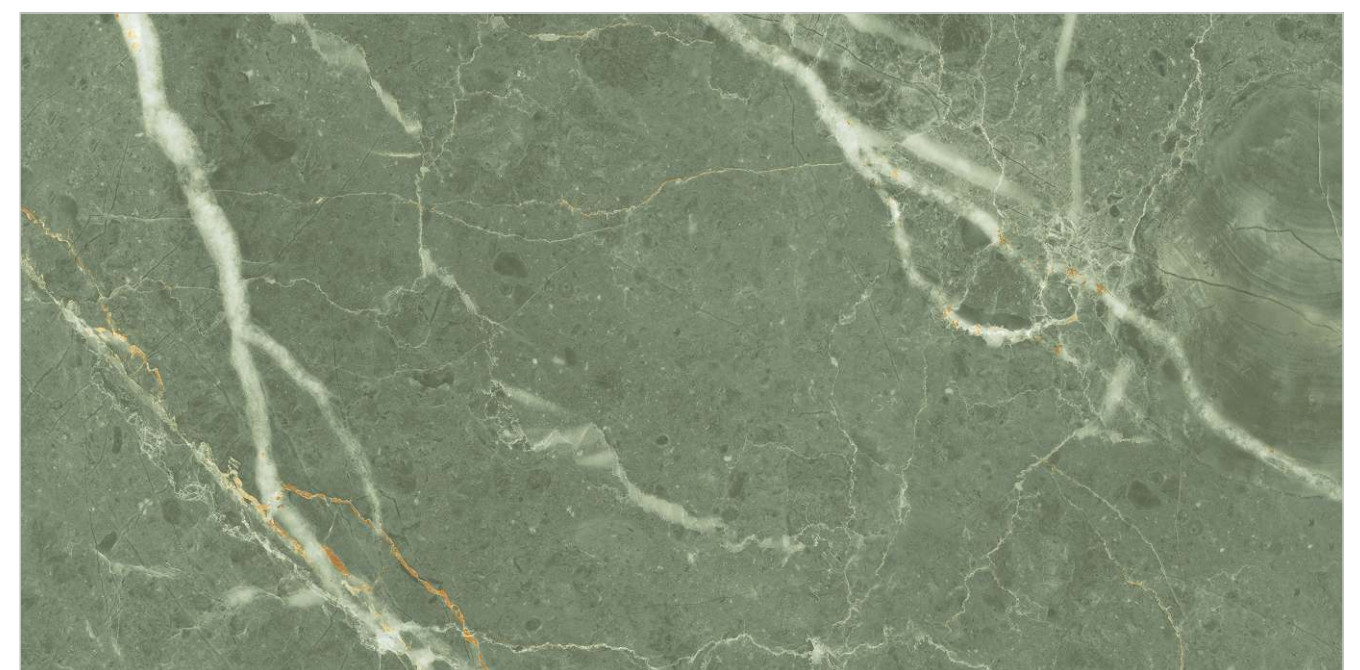

INFORMATION

DIMENSION :
600X1200MM
60X120CM

SURFACE :
PANTONE