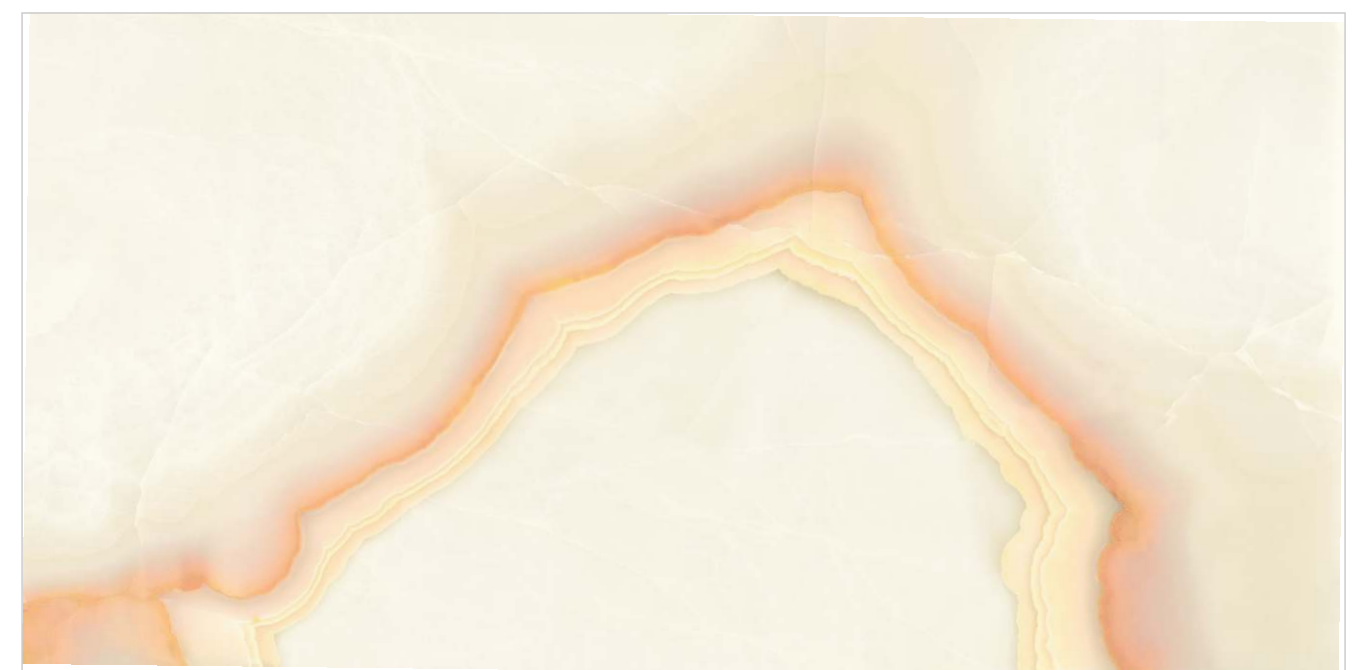

DIMENSION :
600X1200MM
60X120CM

SURFACE :
PANTONE

CLAIRE AQUA

CLAIRE FENTA

Random : 03

PREVIEW || CLAIRE FENTA

INFORMATION

DIMENSION :
600X1200MM
60X120CM