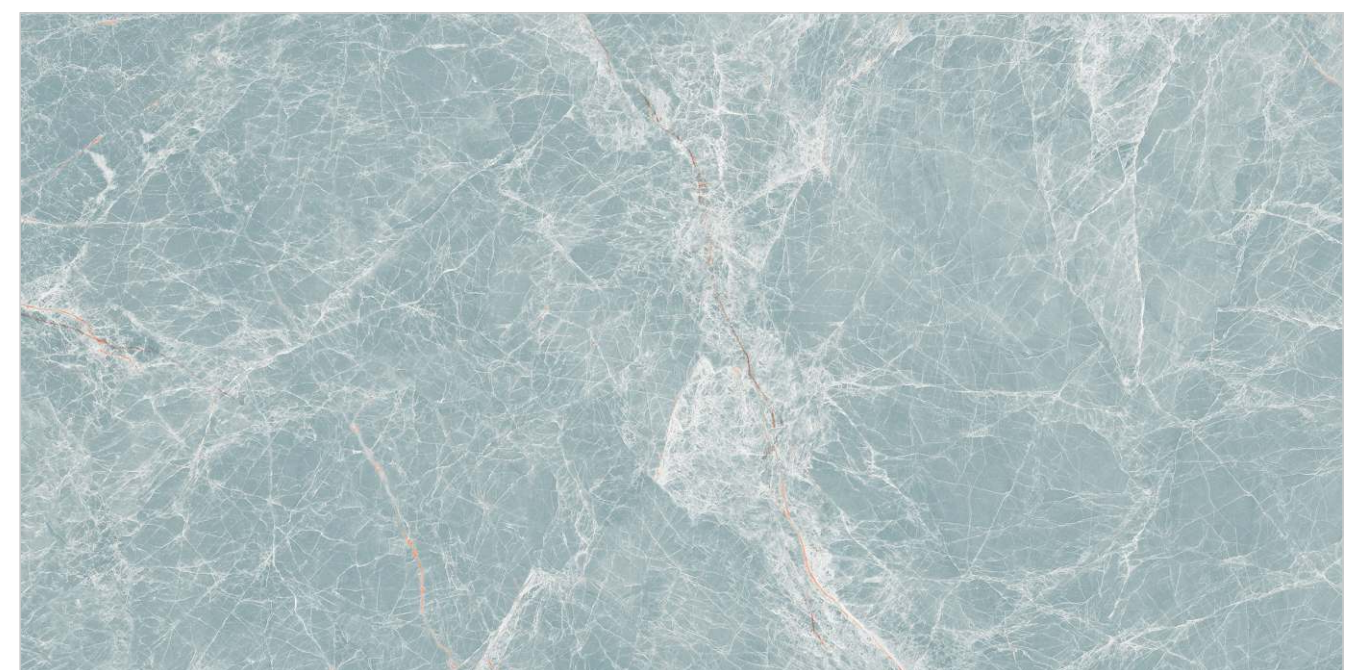

INFORMATION

DIMENSION :
600X1200MM
60X120CM

SURFACE :
PANTONE