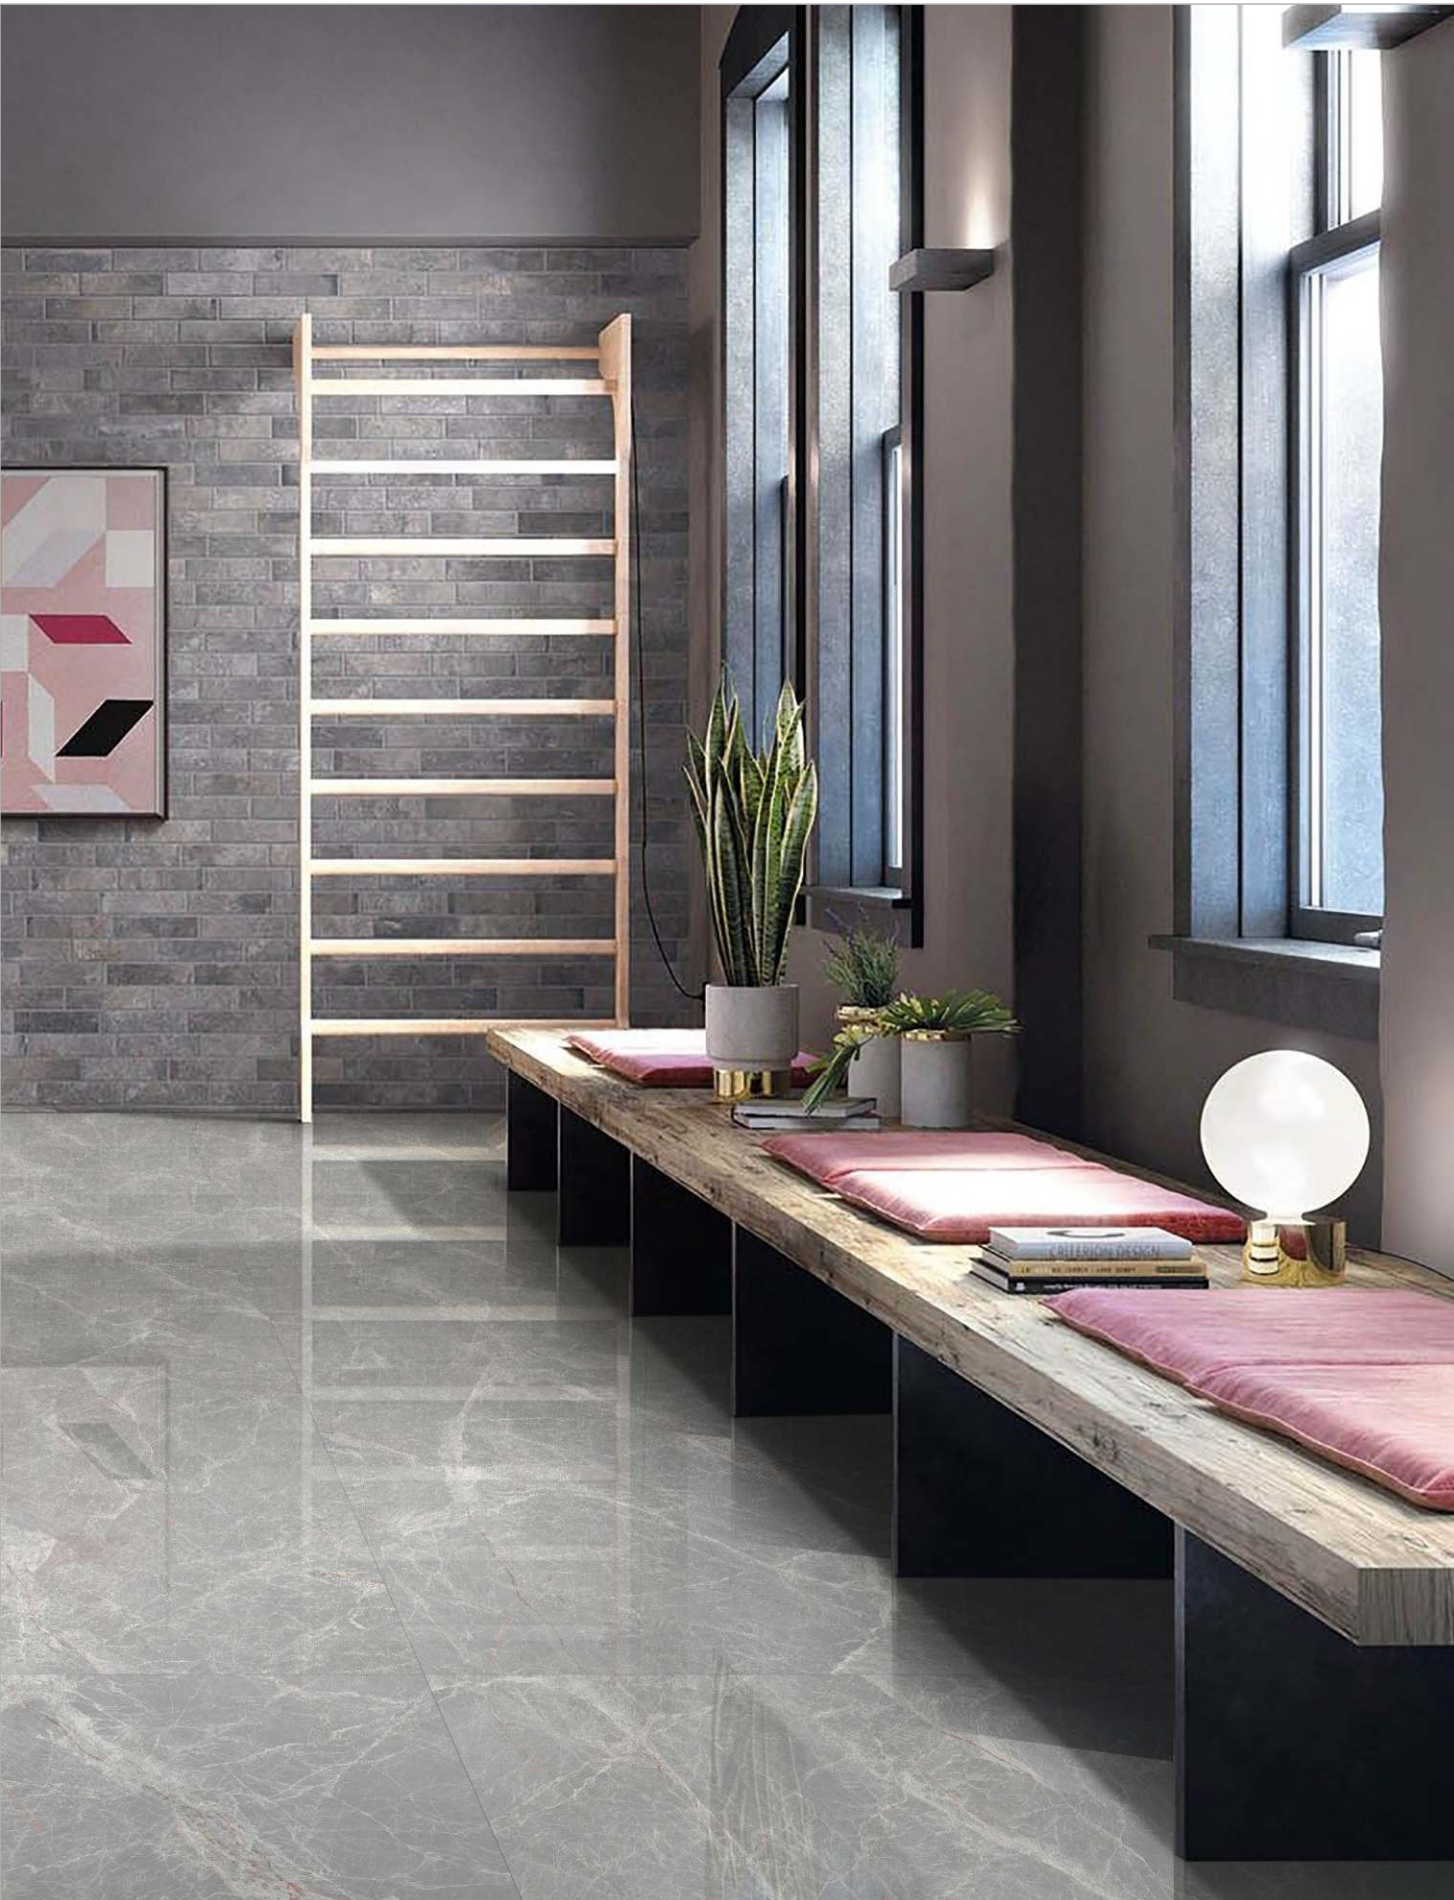

PREVIEW || CASTOR AQUA

INFORMATION

DIMENSION :
600X1200MM
60X120CM

SURFACE :
PANTONE

CASTOR AQUA

CASTOR GREY

Random : 04

PREVIEW || CASTOR GREY