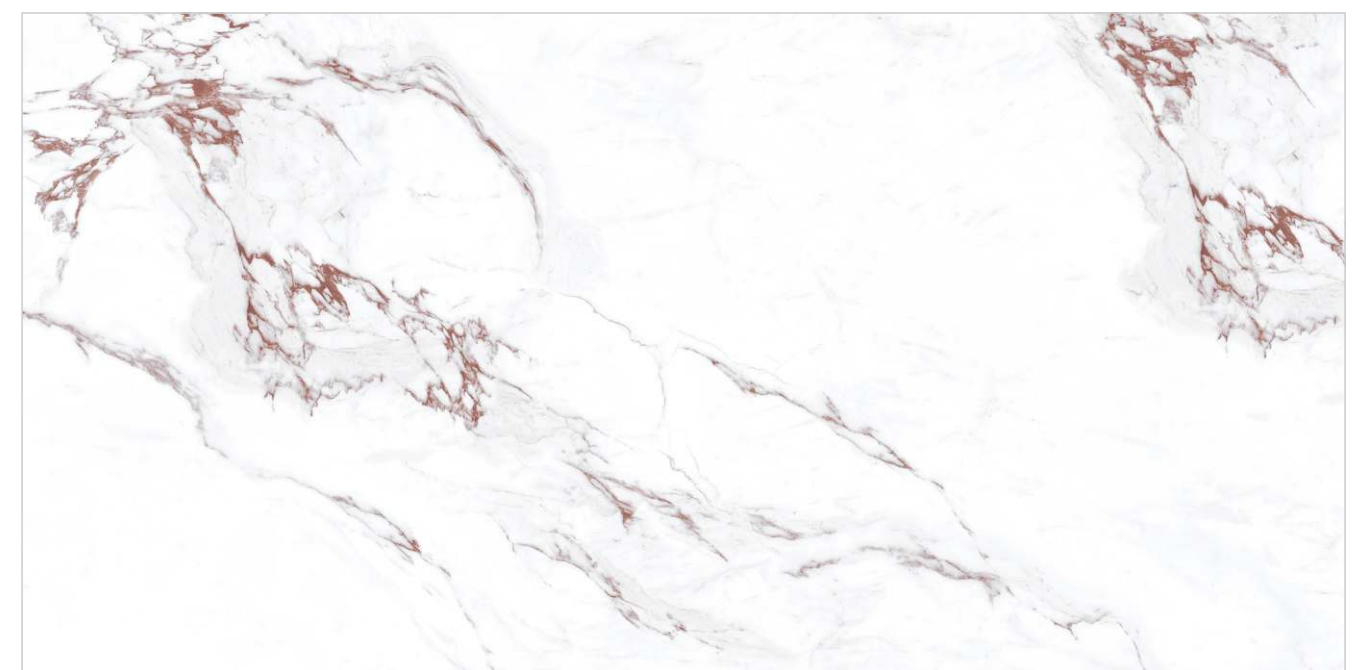

INFORMATION

DIMENSION :
600X1200MM
60X120CM

SURFACE :
PANTONE