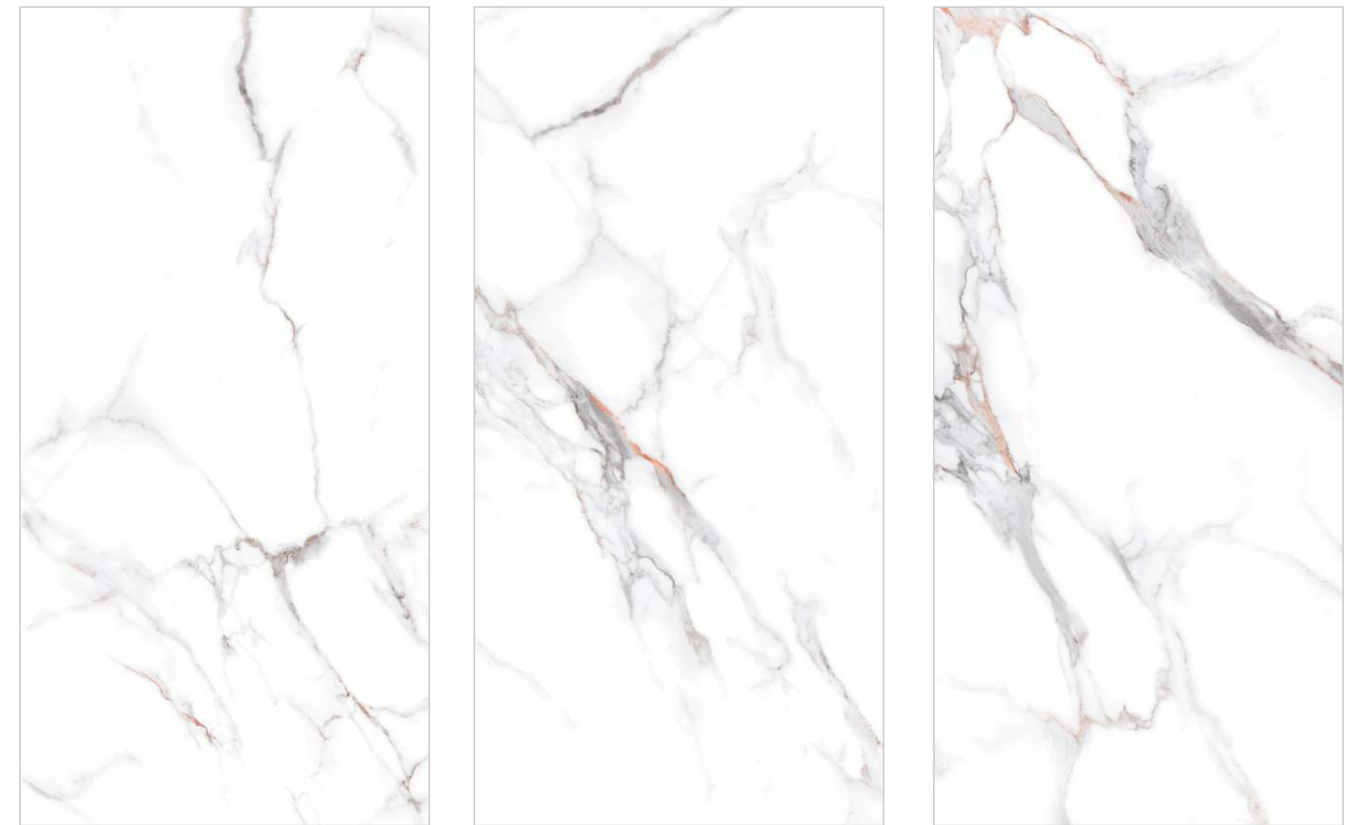

INFORMATION

DIMENSION :
600X1200MM
60X120CM

SURFACE :
PANTONE