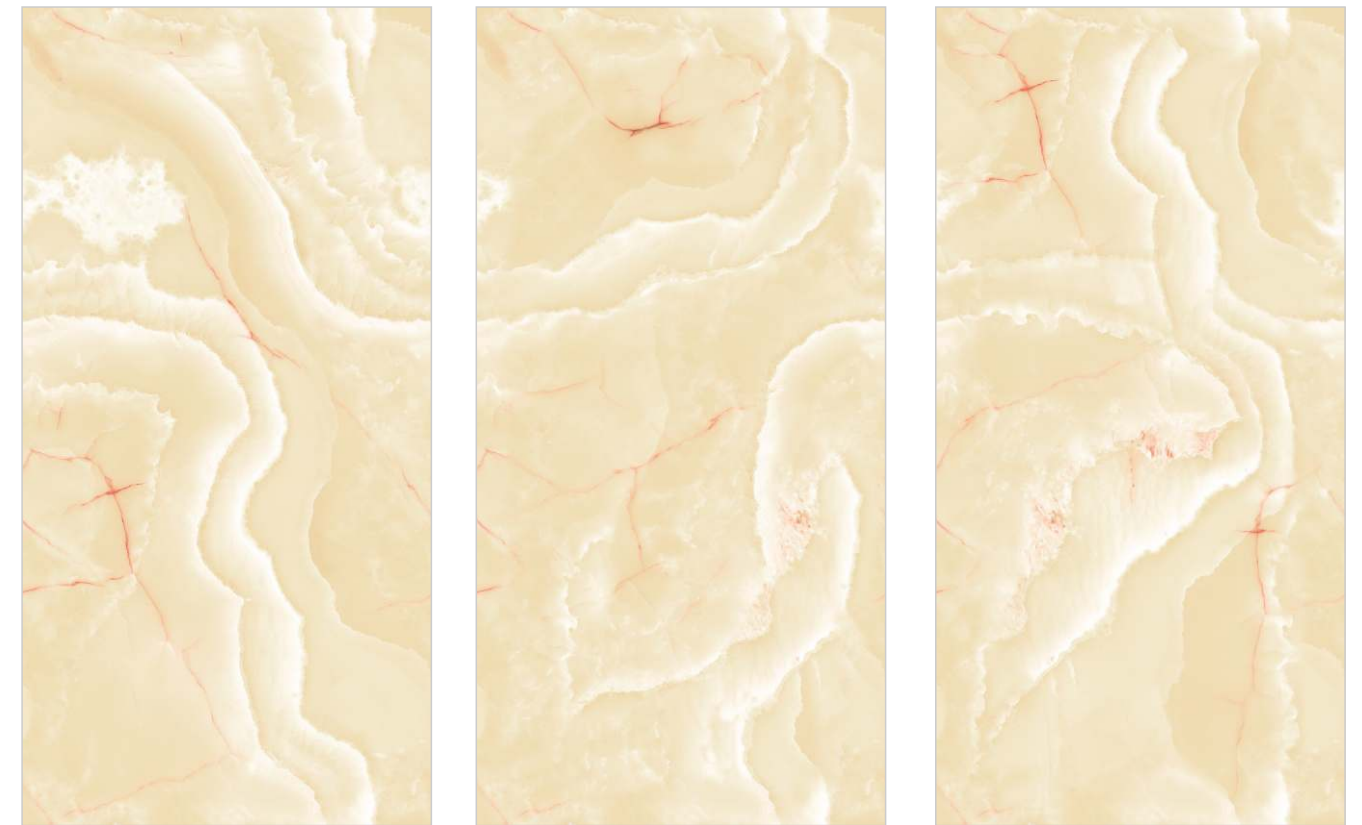

INFORMATION

DIMENSION :
600X1200MM
60X120CM

SURFACE :
PANTONE