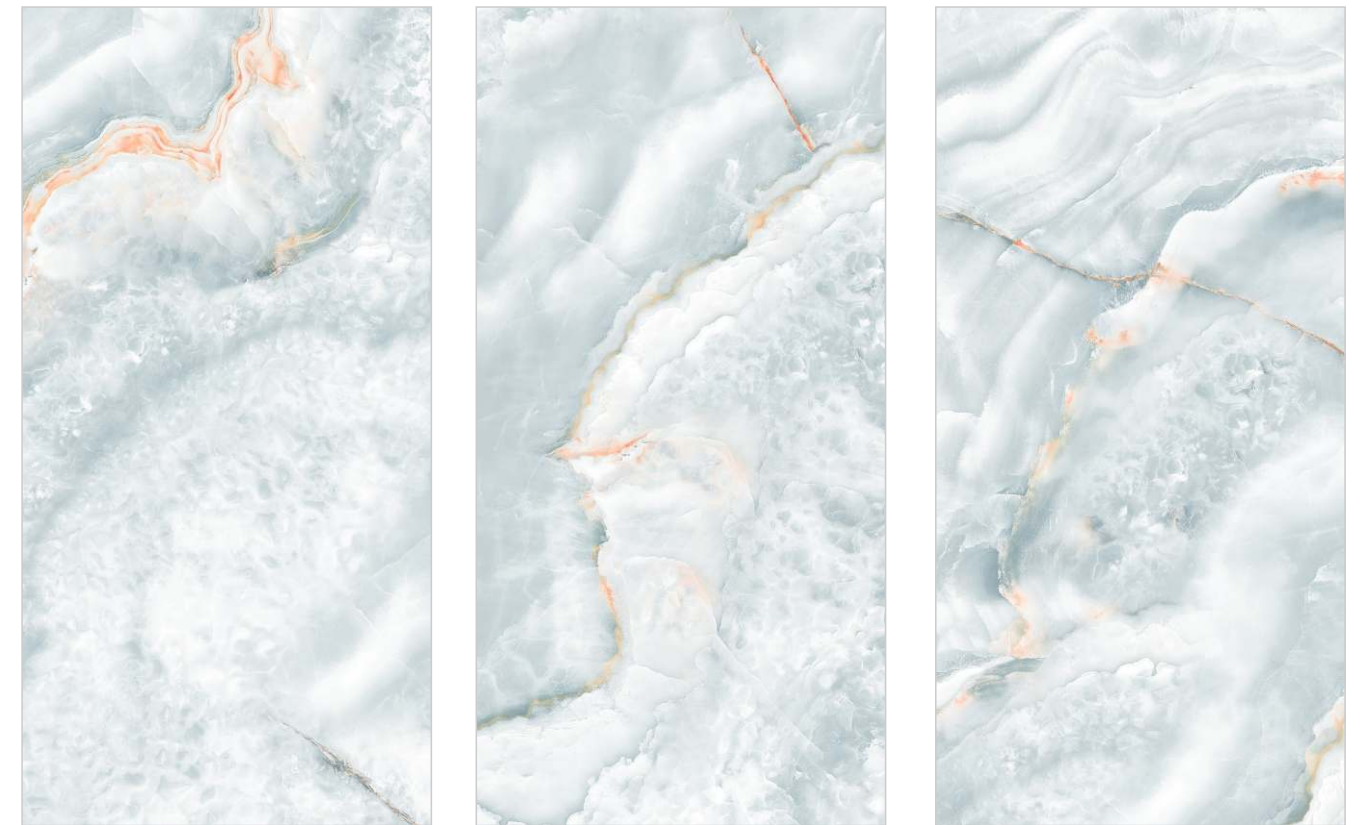

DIMENSION :
600X1200MM
60X120CM

SURFACE :
PANTONE

ONYX ORO PINK

ONYX VIOLA AQUA

Random : 04

PREVIEW || ONYX VIOLA AQUA

INFORMATION

DIMENSION :
600X1200MM
60X120CM

SURFACE :
PANTONE

ONYX VIOLA AQUA

ONYX VIOLA WHITE

Random : 04

PREVIEW || ONYX VIOLA WHITE

INFORMATION

DIMENSION :
600X1200MM
60X120CM

SURFACE :
PANTONE