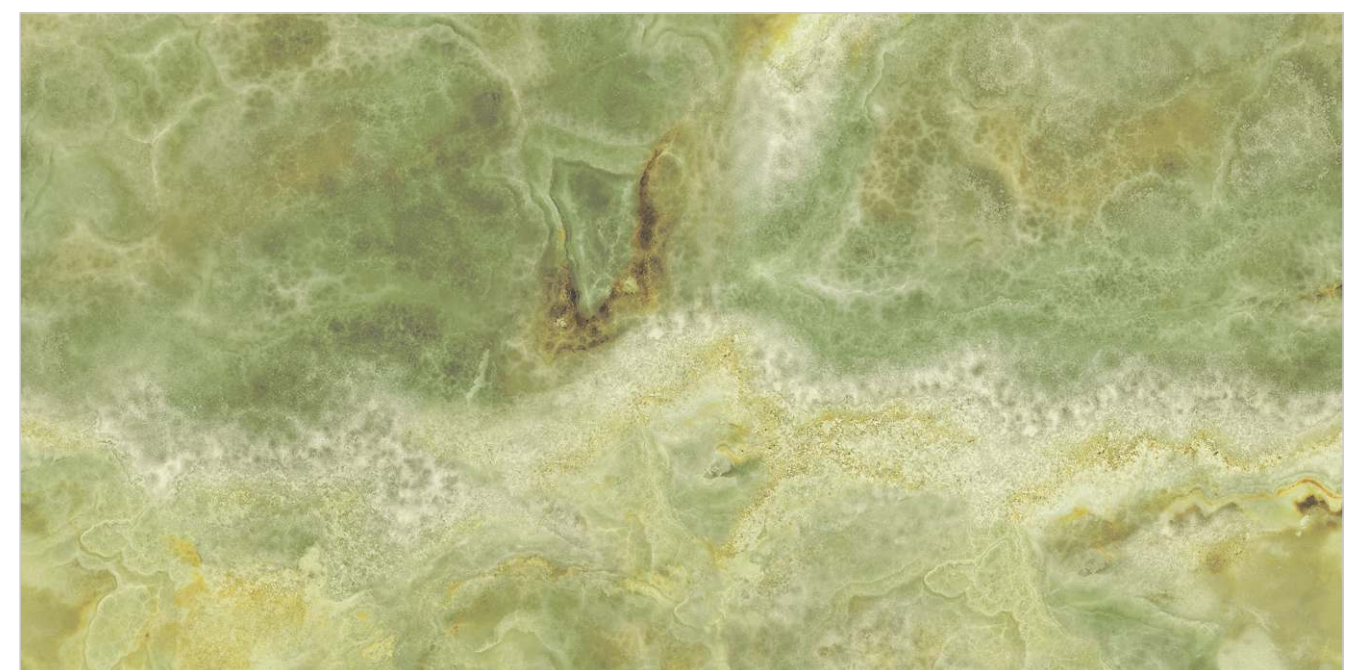

INFORMATION

DIMENSION :
600X1200MM
60X120CM

SURFACE :
PANTONE