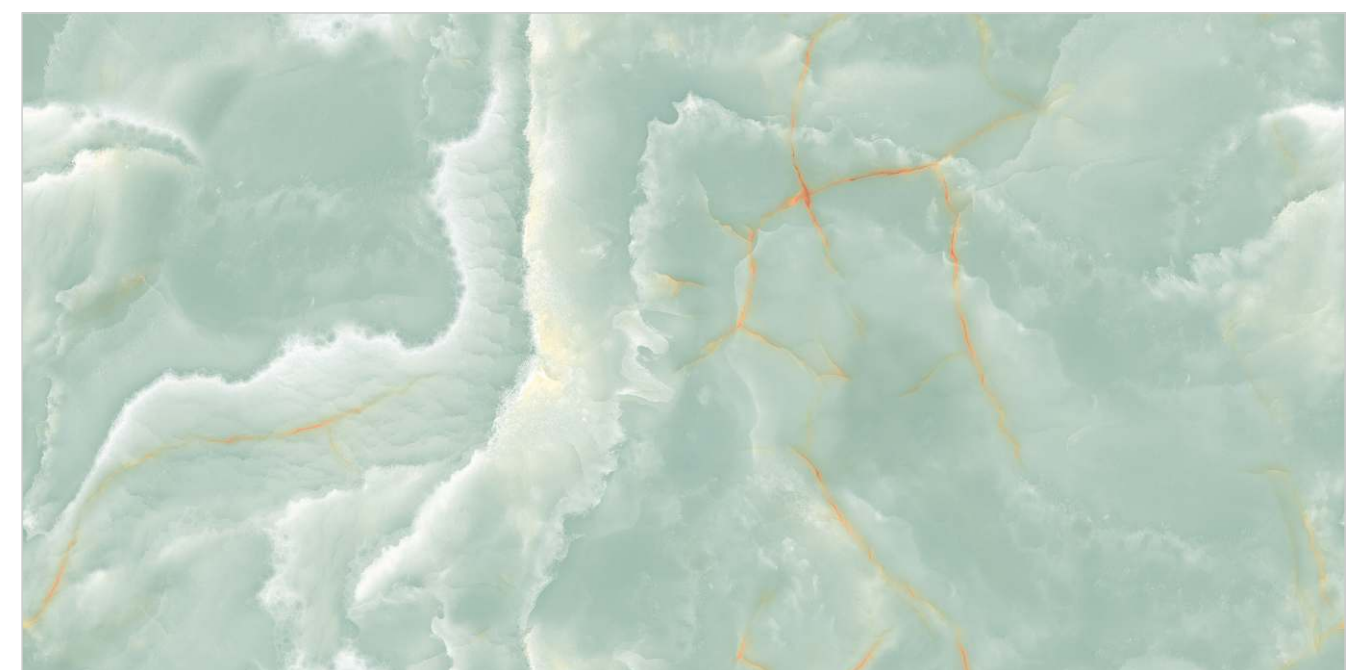

SURFACE :
PANTONE

NICCOLO YELLOW

ONYX BLAZE GREEN

Random : 04

PREVIEW || ONYX BLAZE GREEN

INFORMATION

DIMENSION :
600X1200MM
60X120CM

SURFACE :
PANTONE