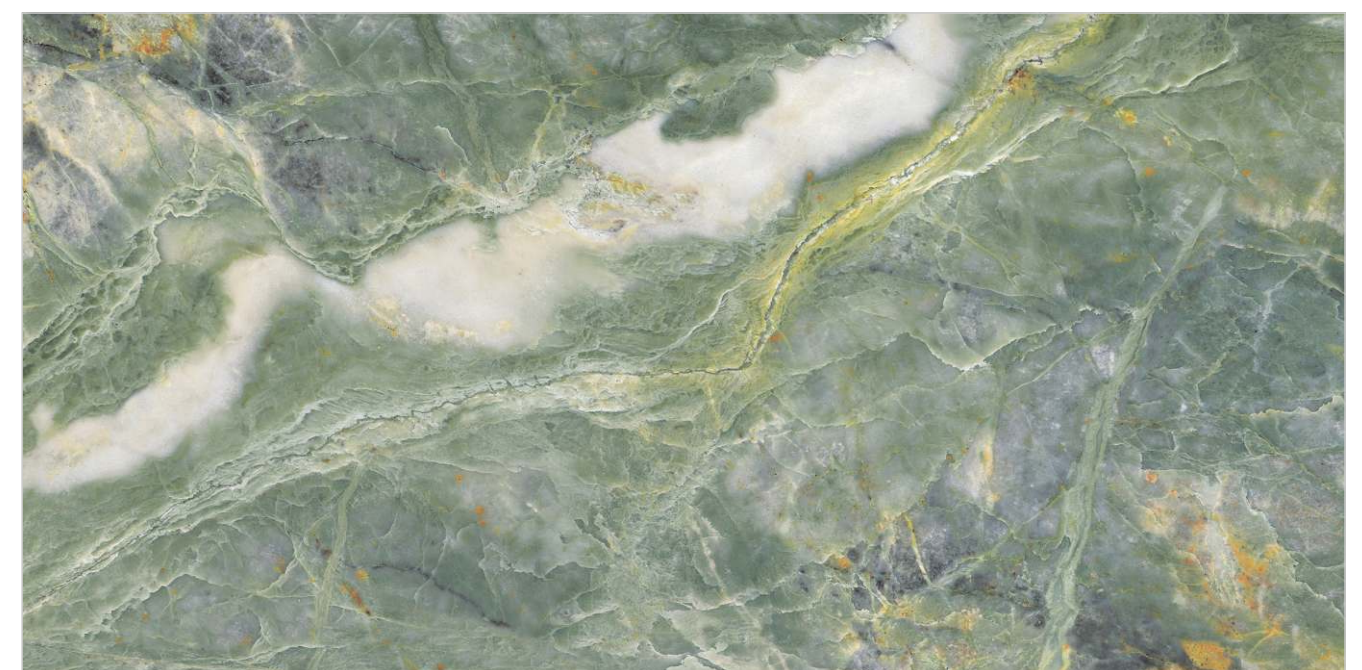

INFORMATION

DIMENSION :
600X1200MM
60X120CM

SURFACE :
PANTONE

AMAZONITE AQUA

AMAZONITE GREEN

Random : 04

PREVIEW || AMAZONITE GREEN

INFORMATION