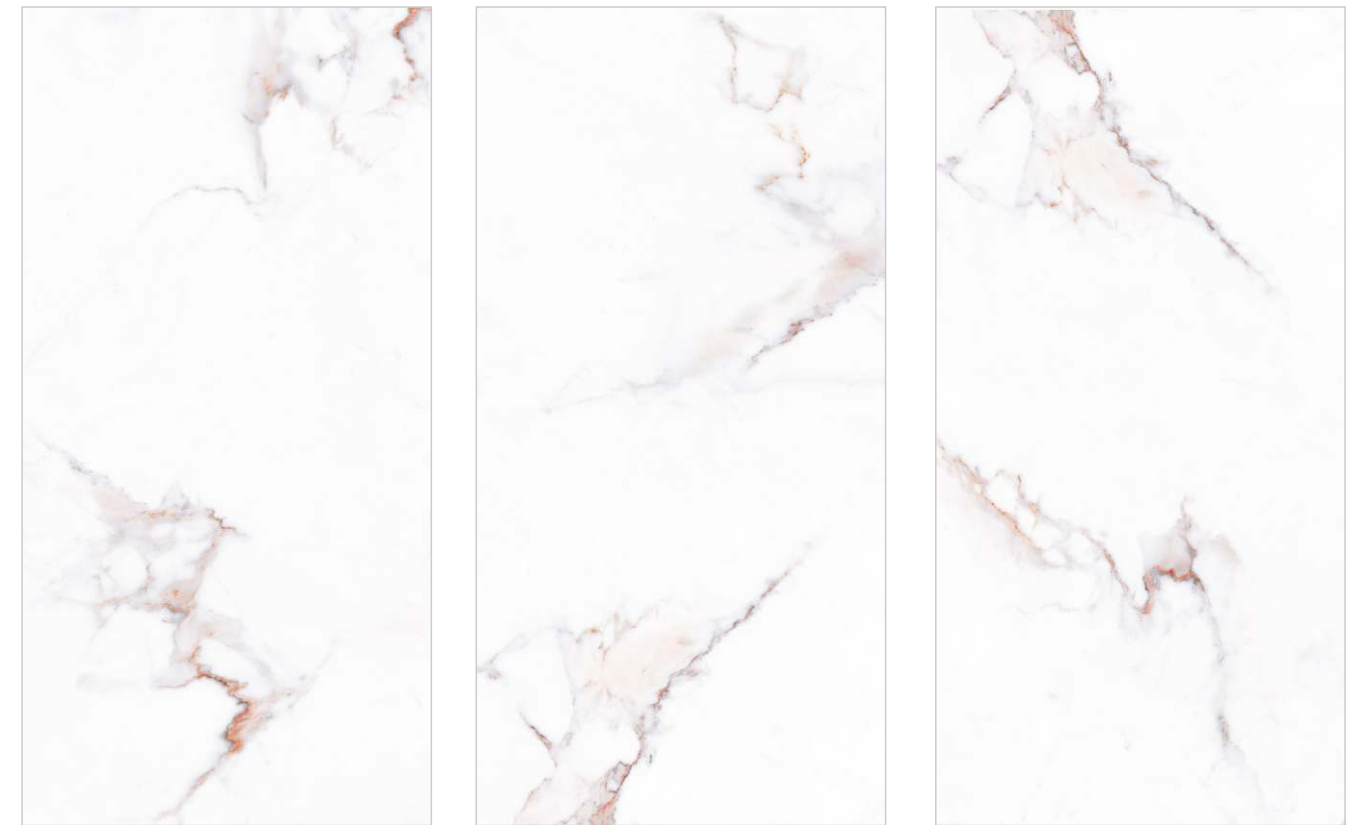

INFORMATION

DIMENSION :
600X1200MM
60X120CM

SURFACE :
PANTONE

GLACIER SNOWFLAKE

GLESHIRE WHITE

Random : 05

PREVIEW || GLESHIRE WHITE

INFORMATION