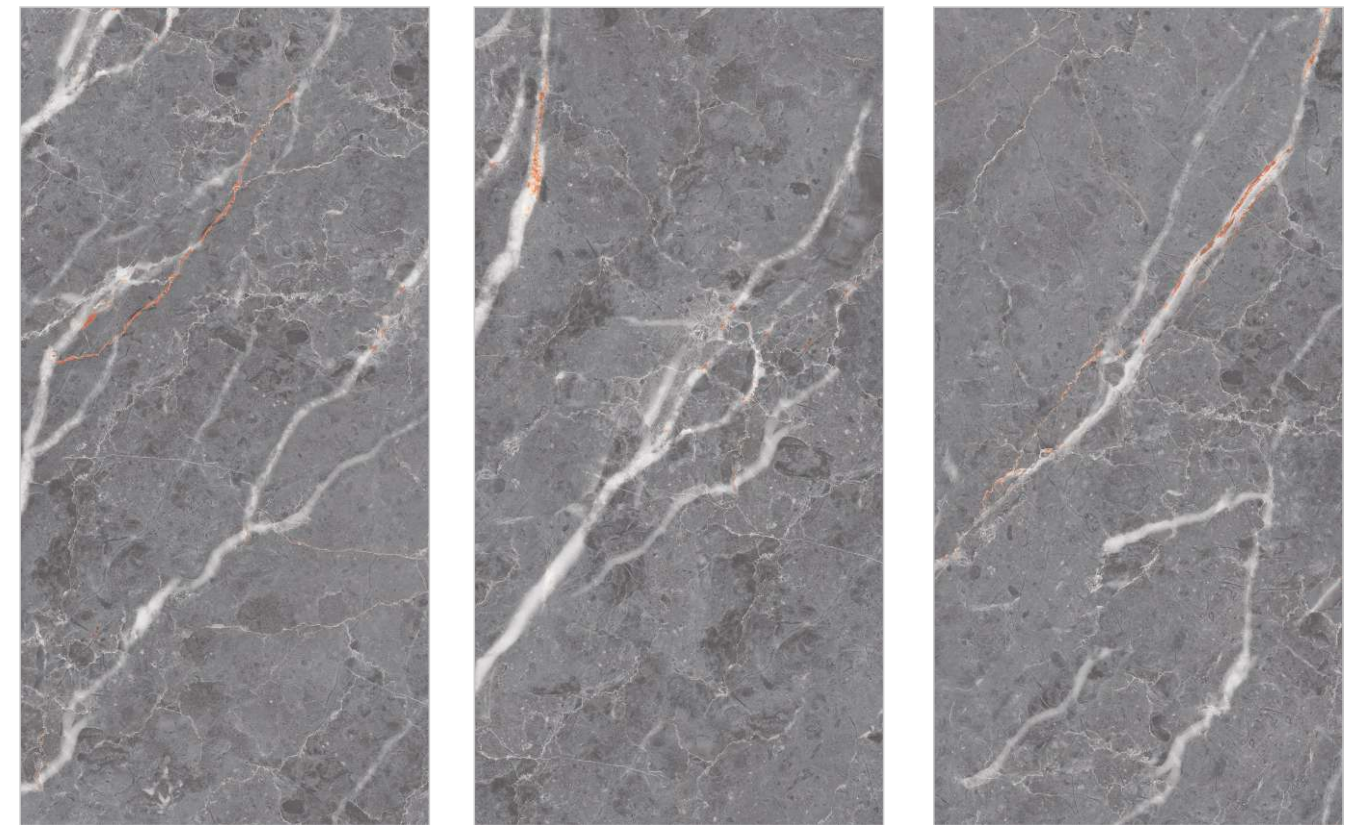

INFORMATION

DIMENSION :
600X1200MM
60X120CM

SURFACE :
PANTONE