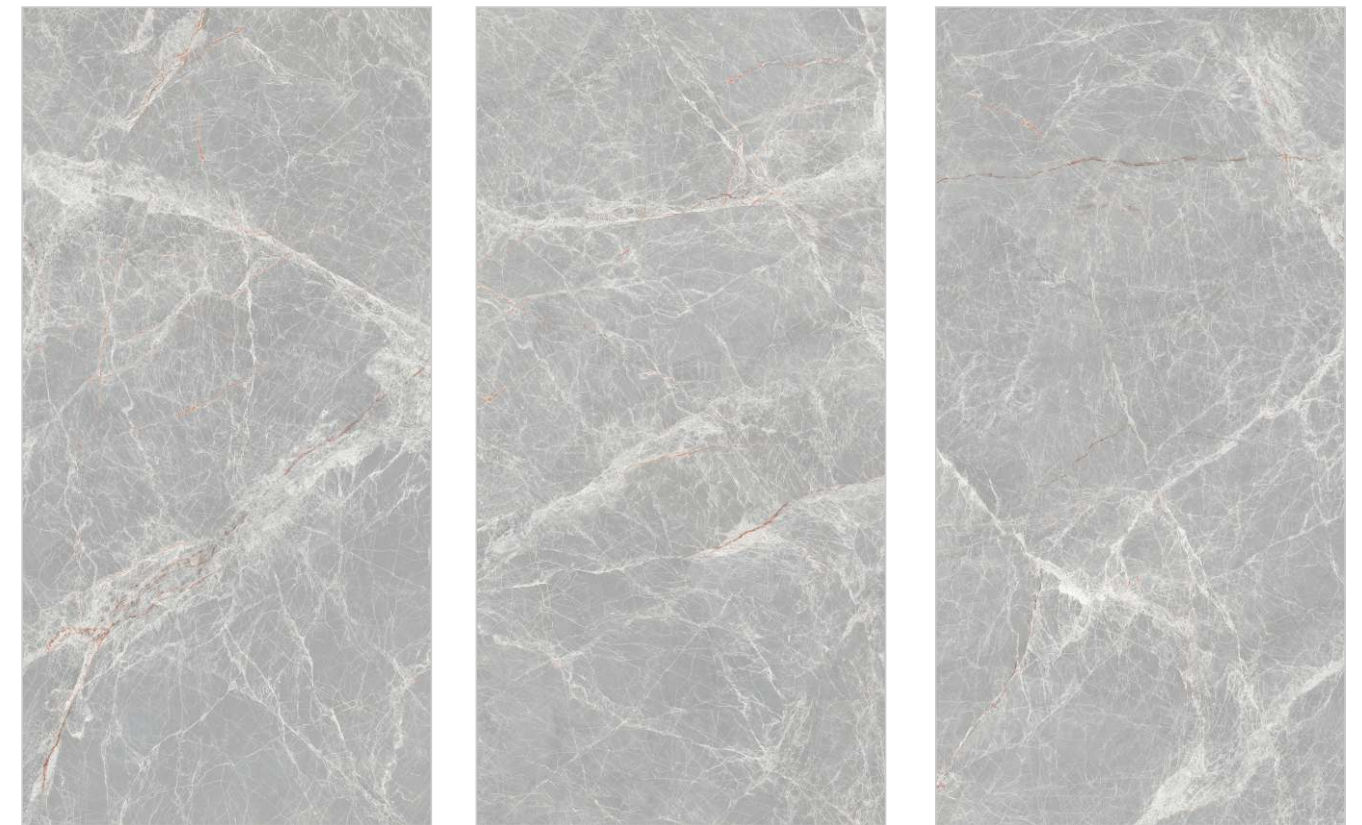

PREVIEW || CASTOR AQUA

INFORMATION

DIMENSION :
600X1200MM
60X120CM

SURFACE :
PANTONE

CASTOR AQUA

CASTOR GREY

Random : 04

PREVIEW || CASTOR GREY