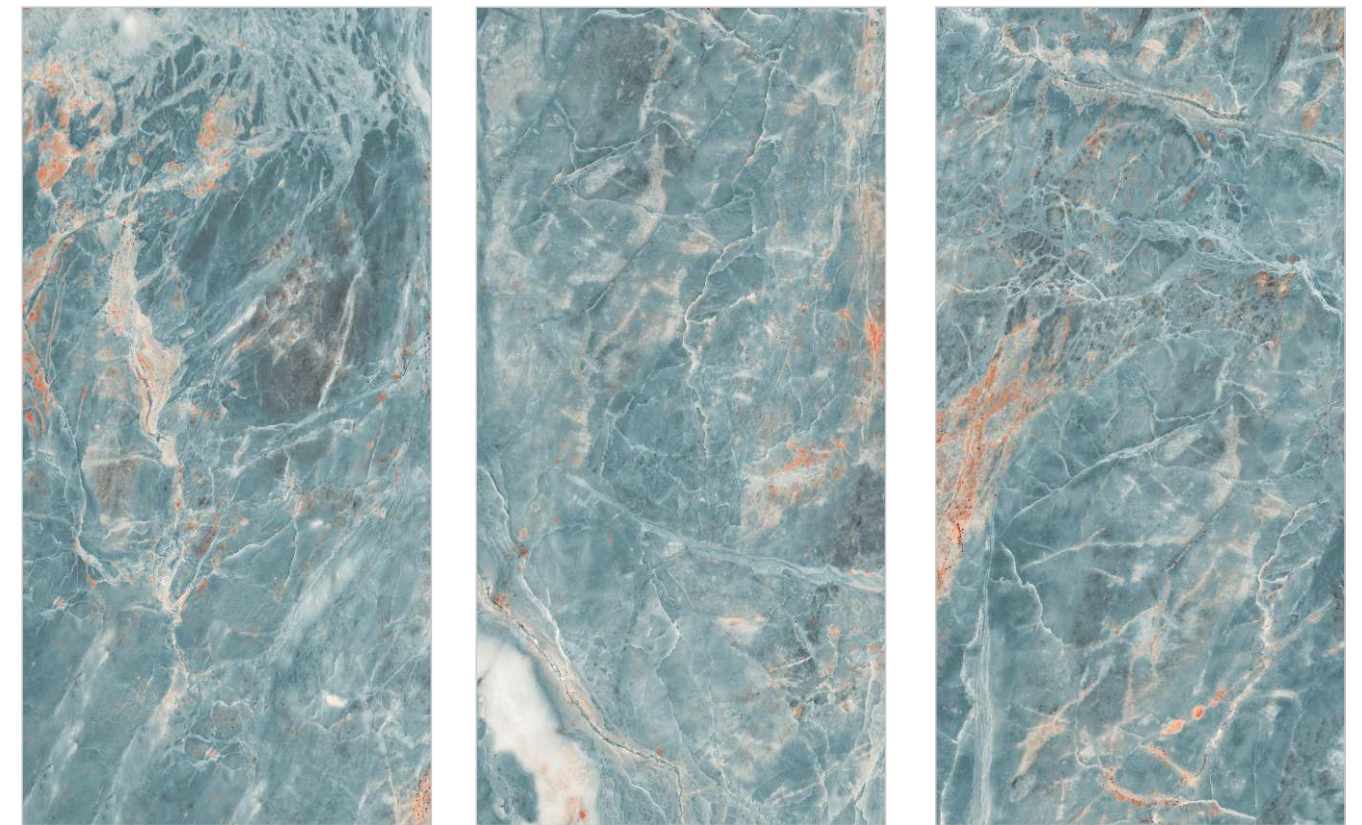

PREVIEW || ALCORA RED

INFORMATION

DIMENSION :
600X1200MM
60X120CM

SURFACE :
PANTONE

ALCORA RED

AMAZONITE AQUA

Random : 04

PREVIEW || AMAZONITE AQUA