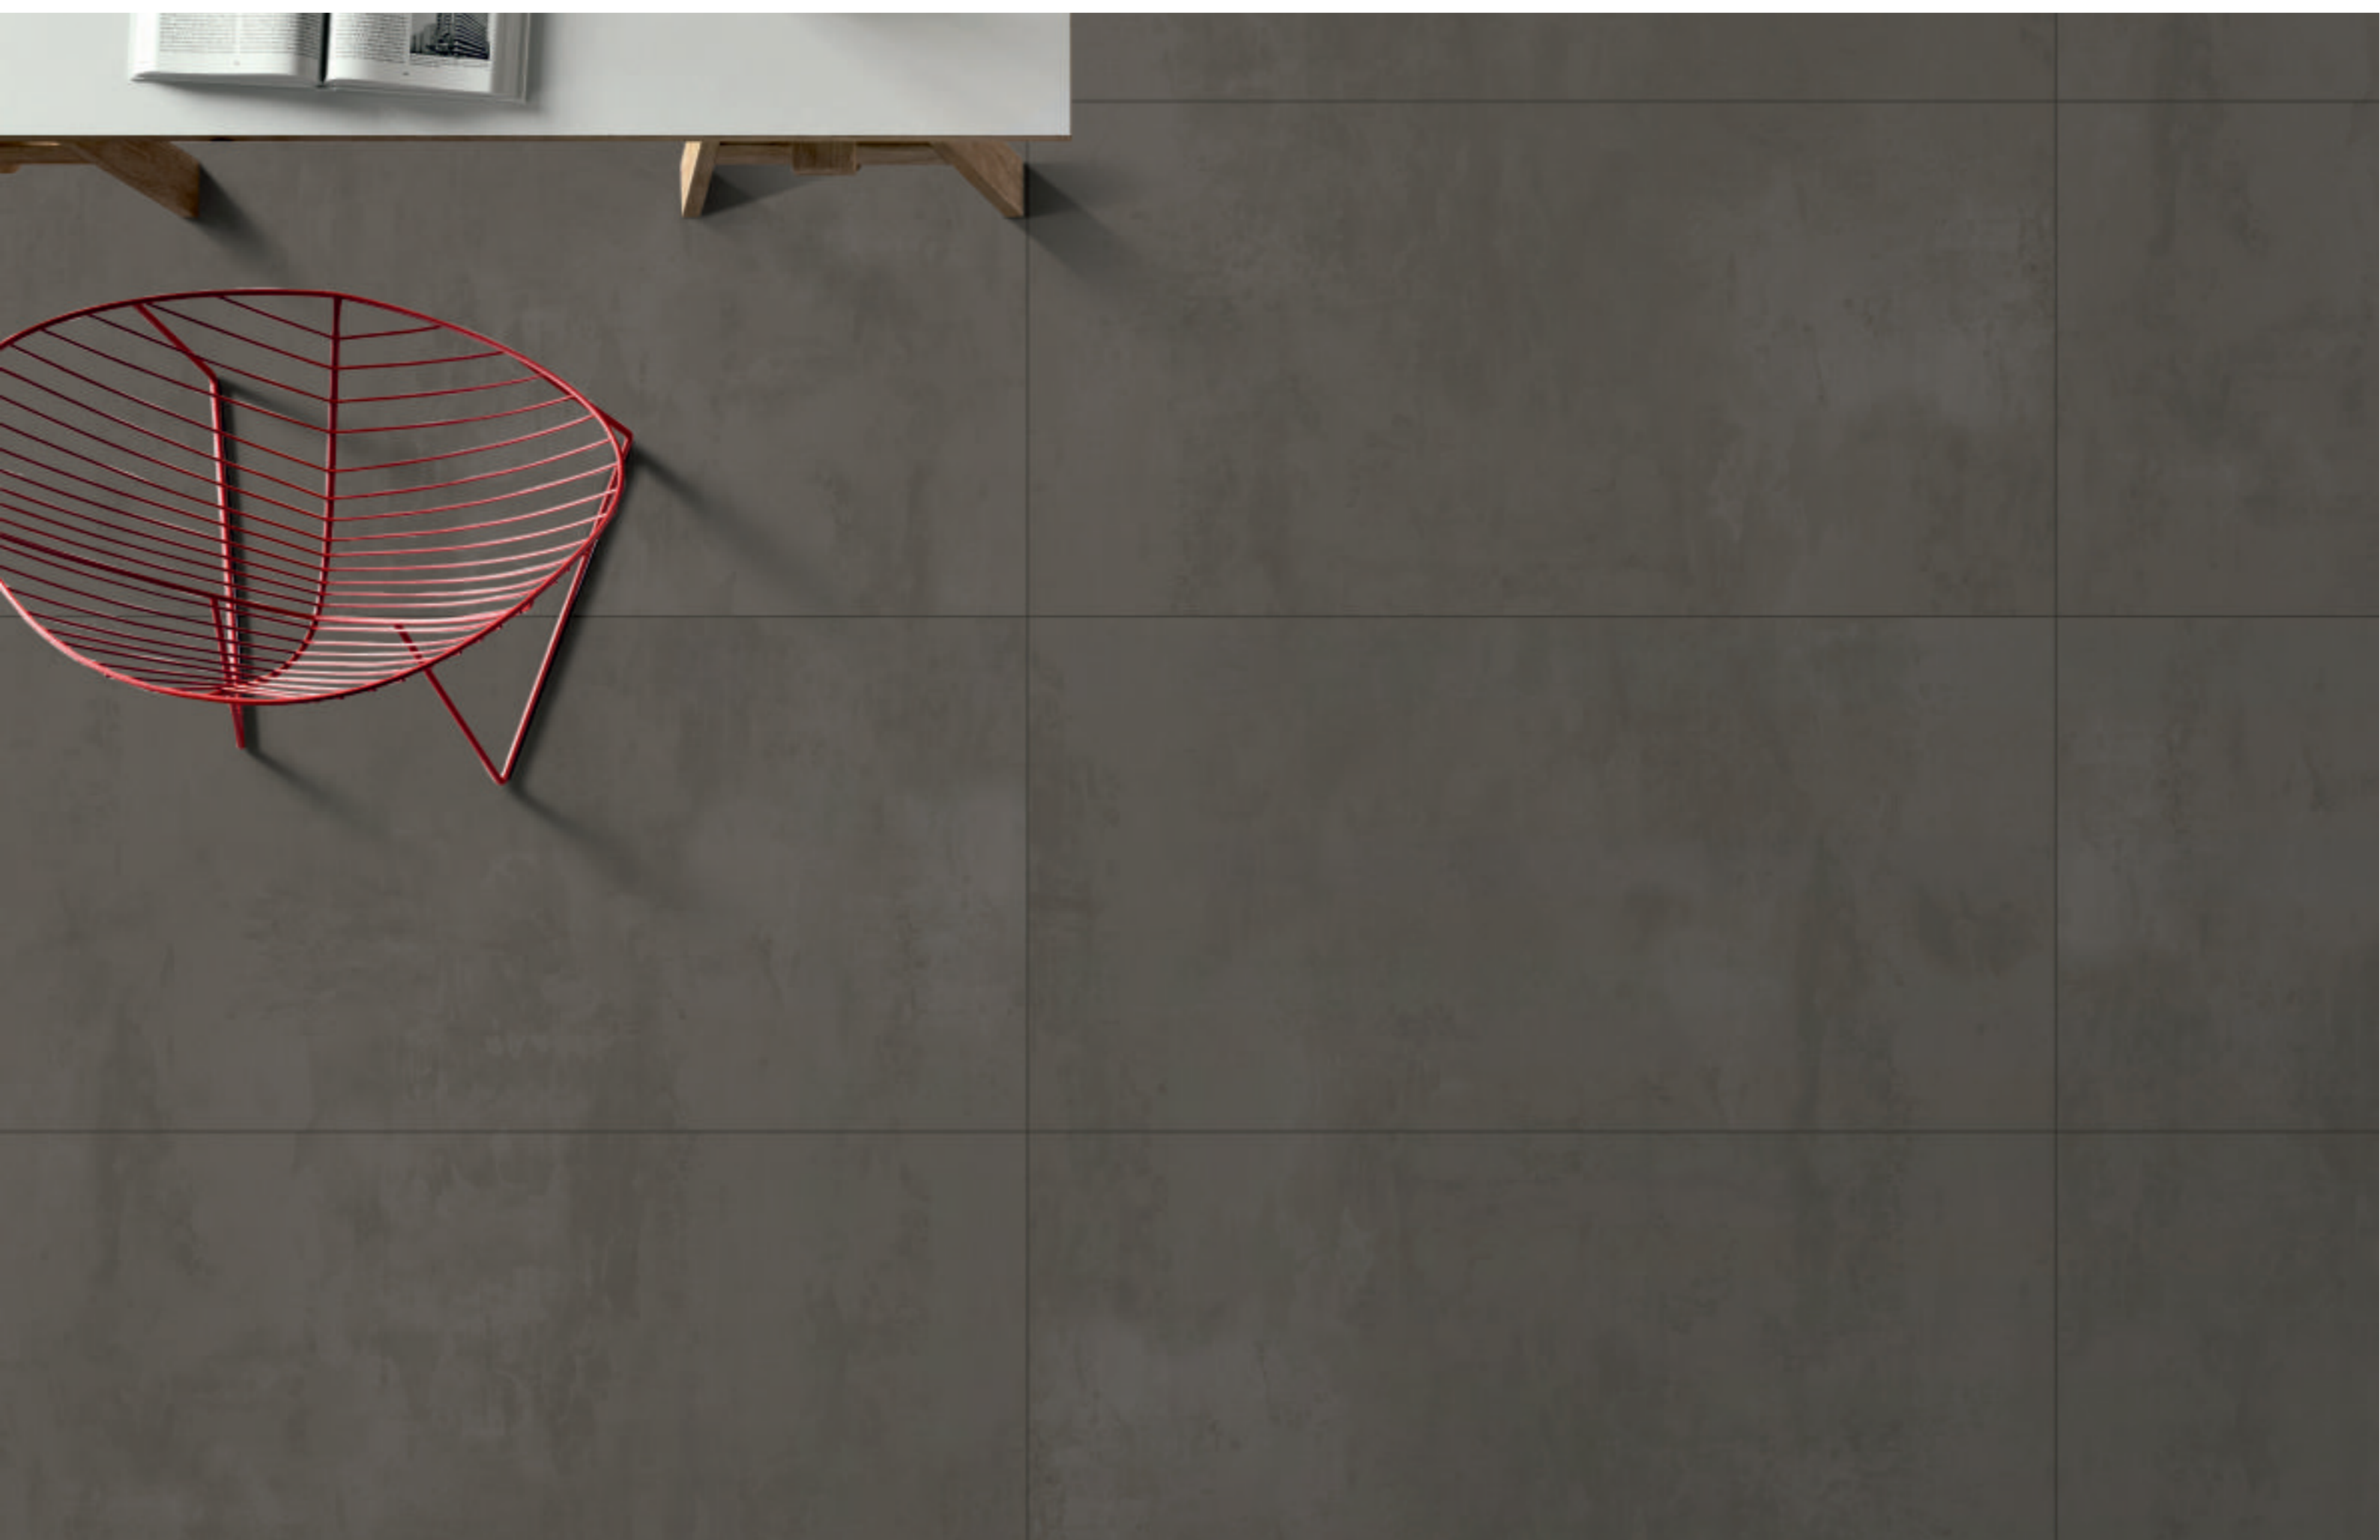

PARKER CHOCO