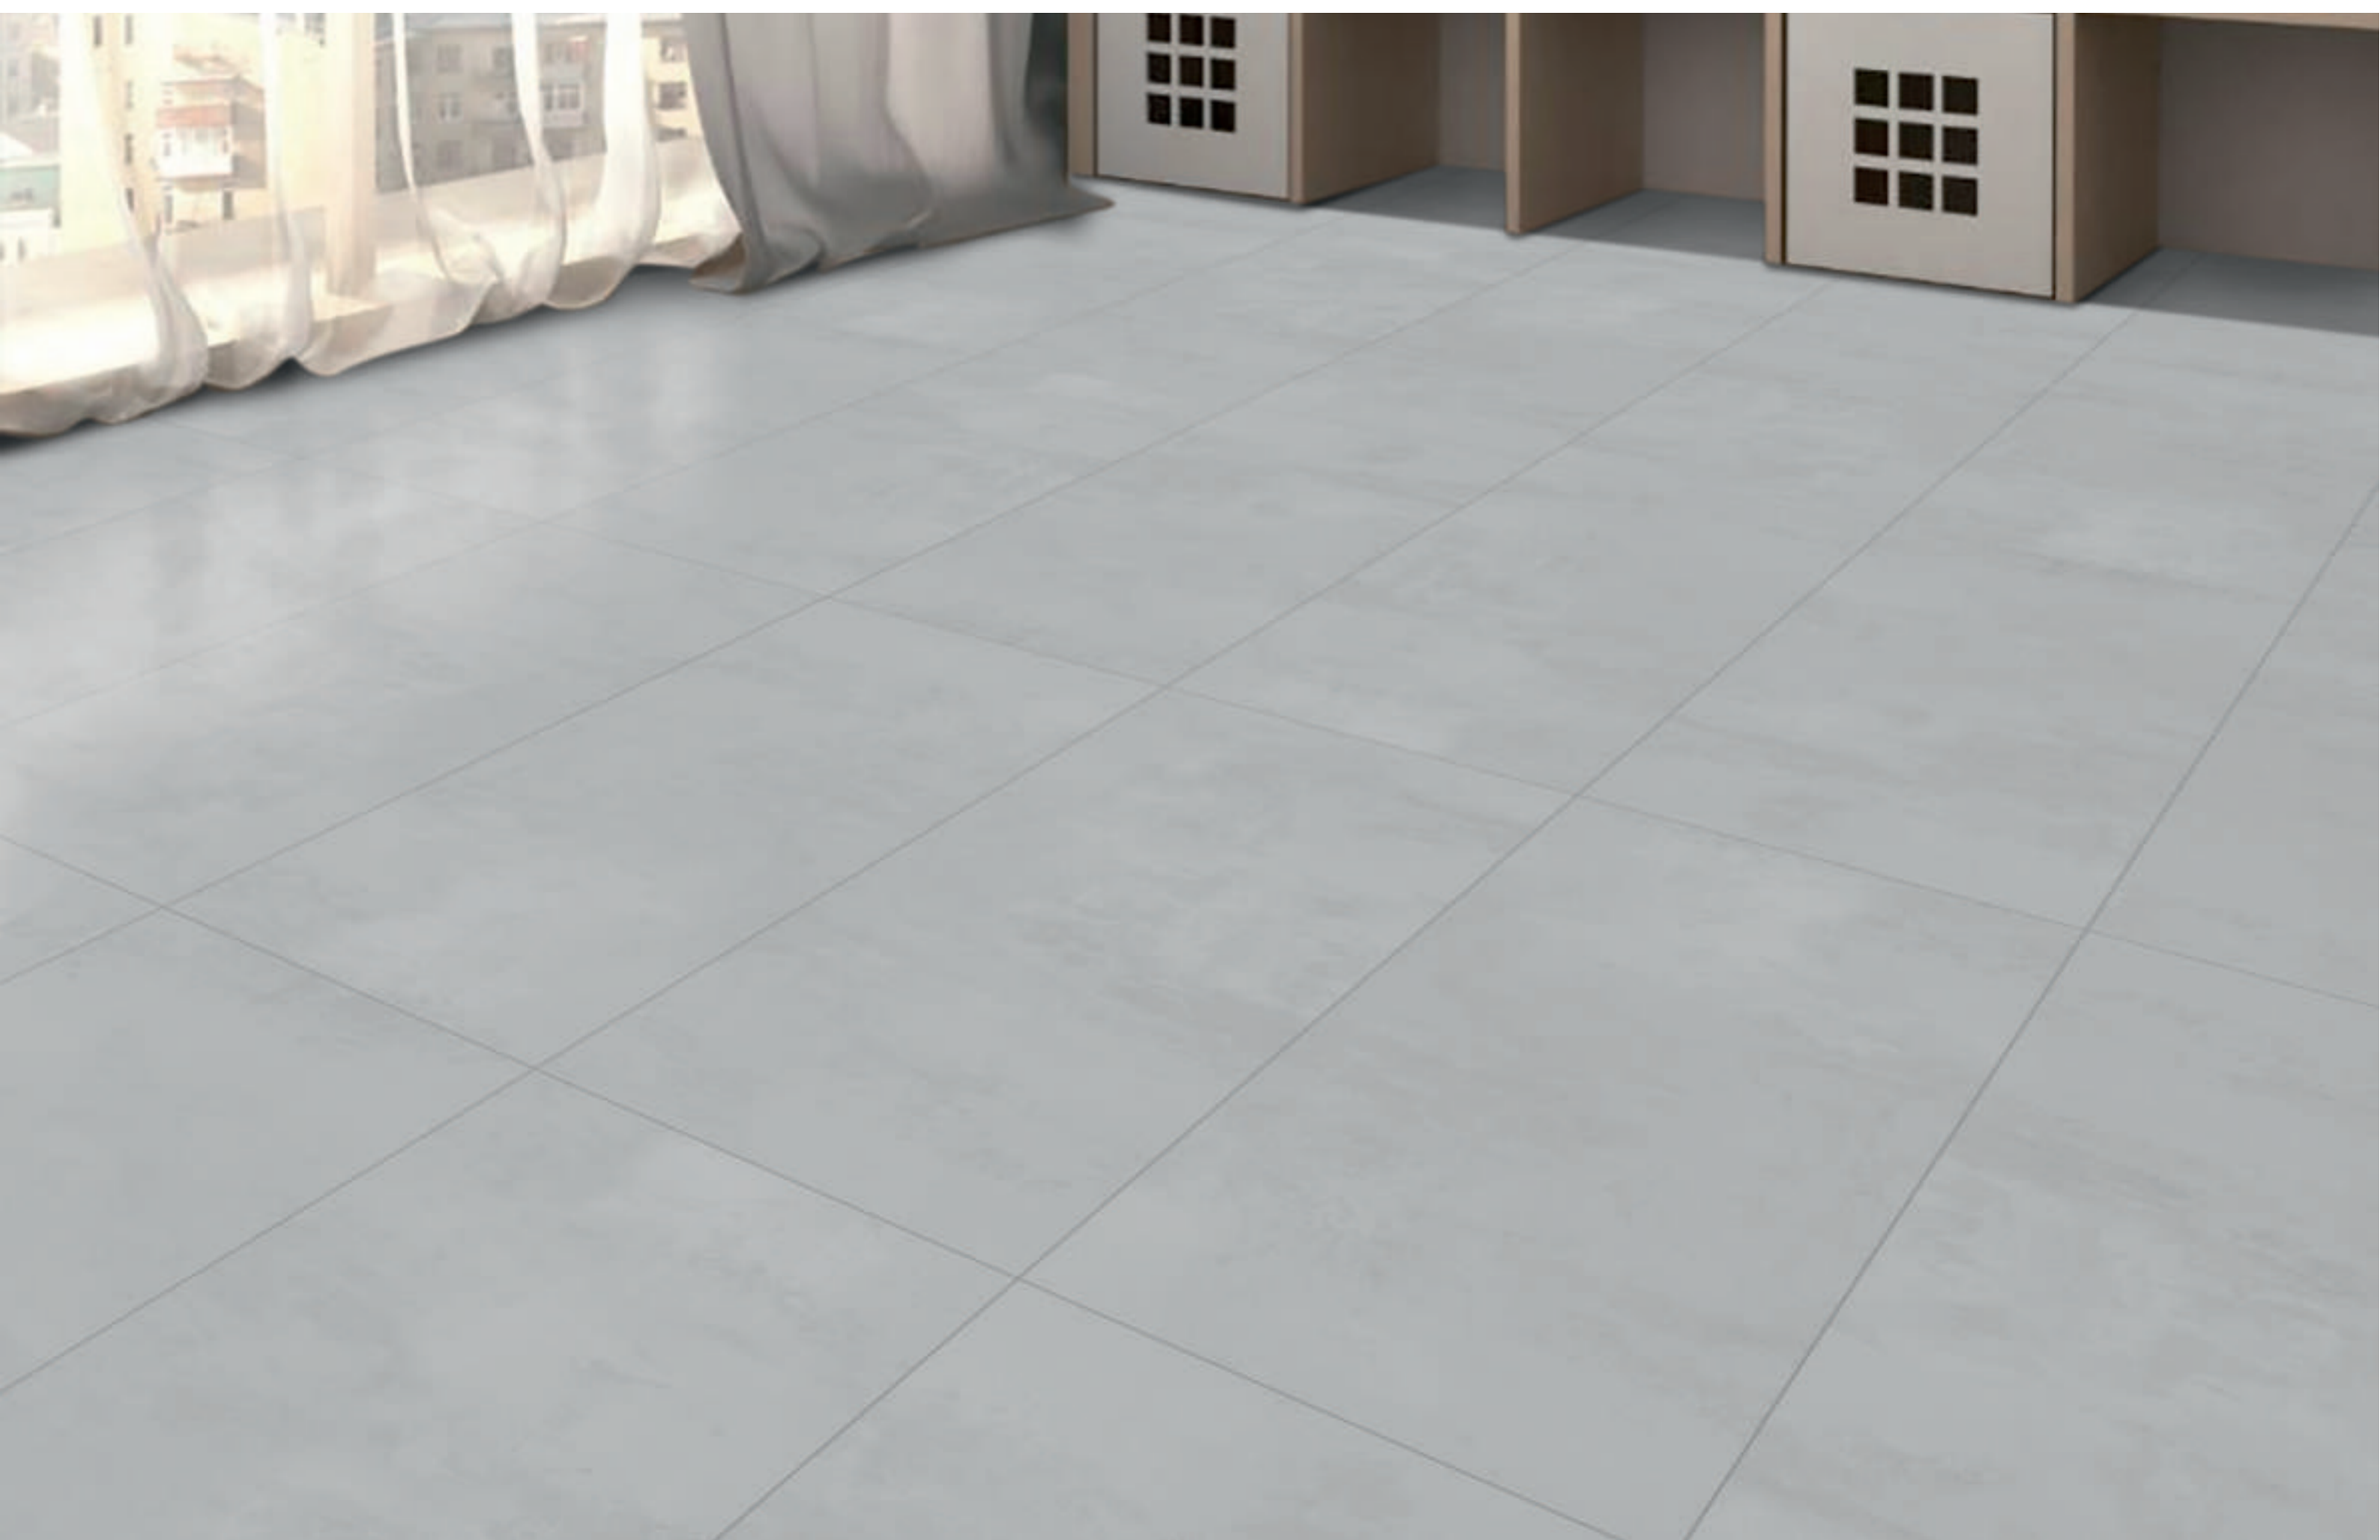

Random : 04

PREVIEW || PARKER BIANCO

**INFORMATION**

DIMENSION :  
600X1200MM  
60X120CM

SURFACE :  
MATT SURFACE

PARKER BIANCO

**PARKER BROWN**

Random : 04