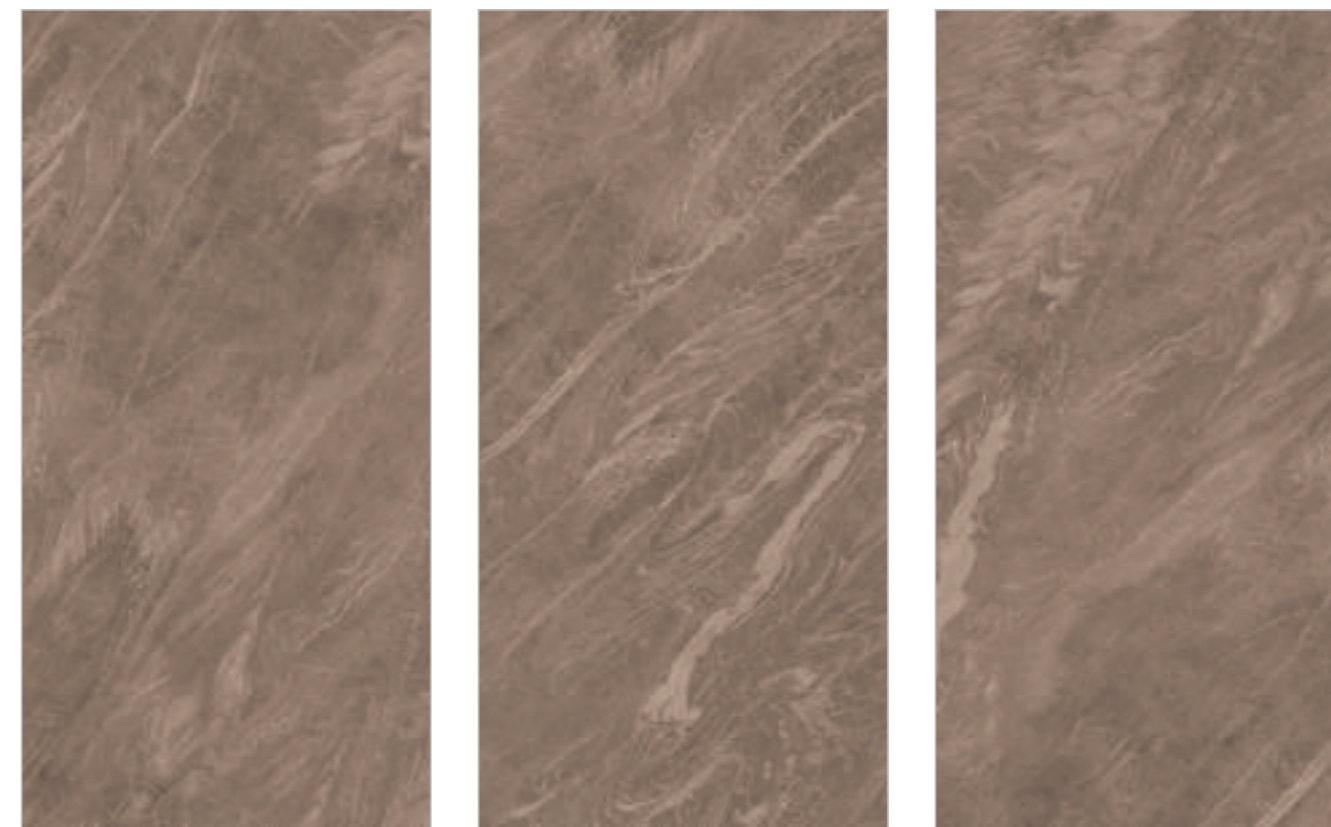

INFORMATION

DIMENSION :
600X1200MM
60X120CM

SURFACE :
MATT SURFACE

GALAXY BIANCO

GALAXY BROWN

Random : 04

PREVIEW || GALAXY BROWN

INFORMATION