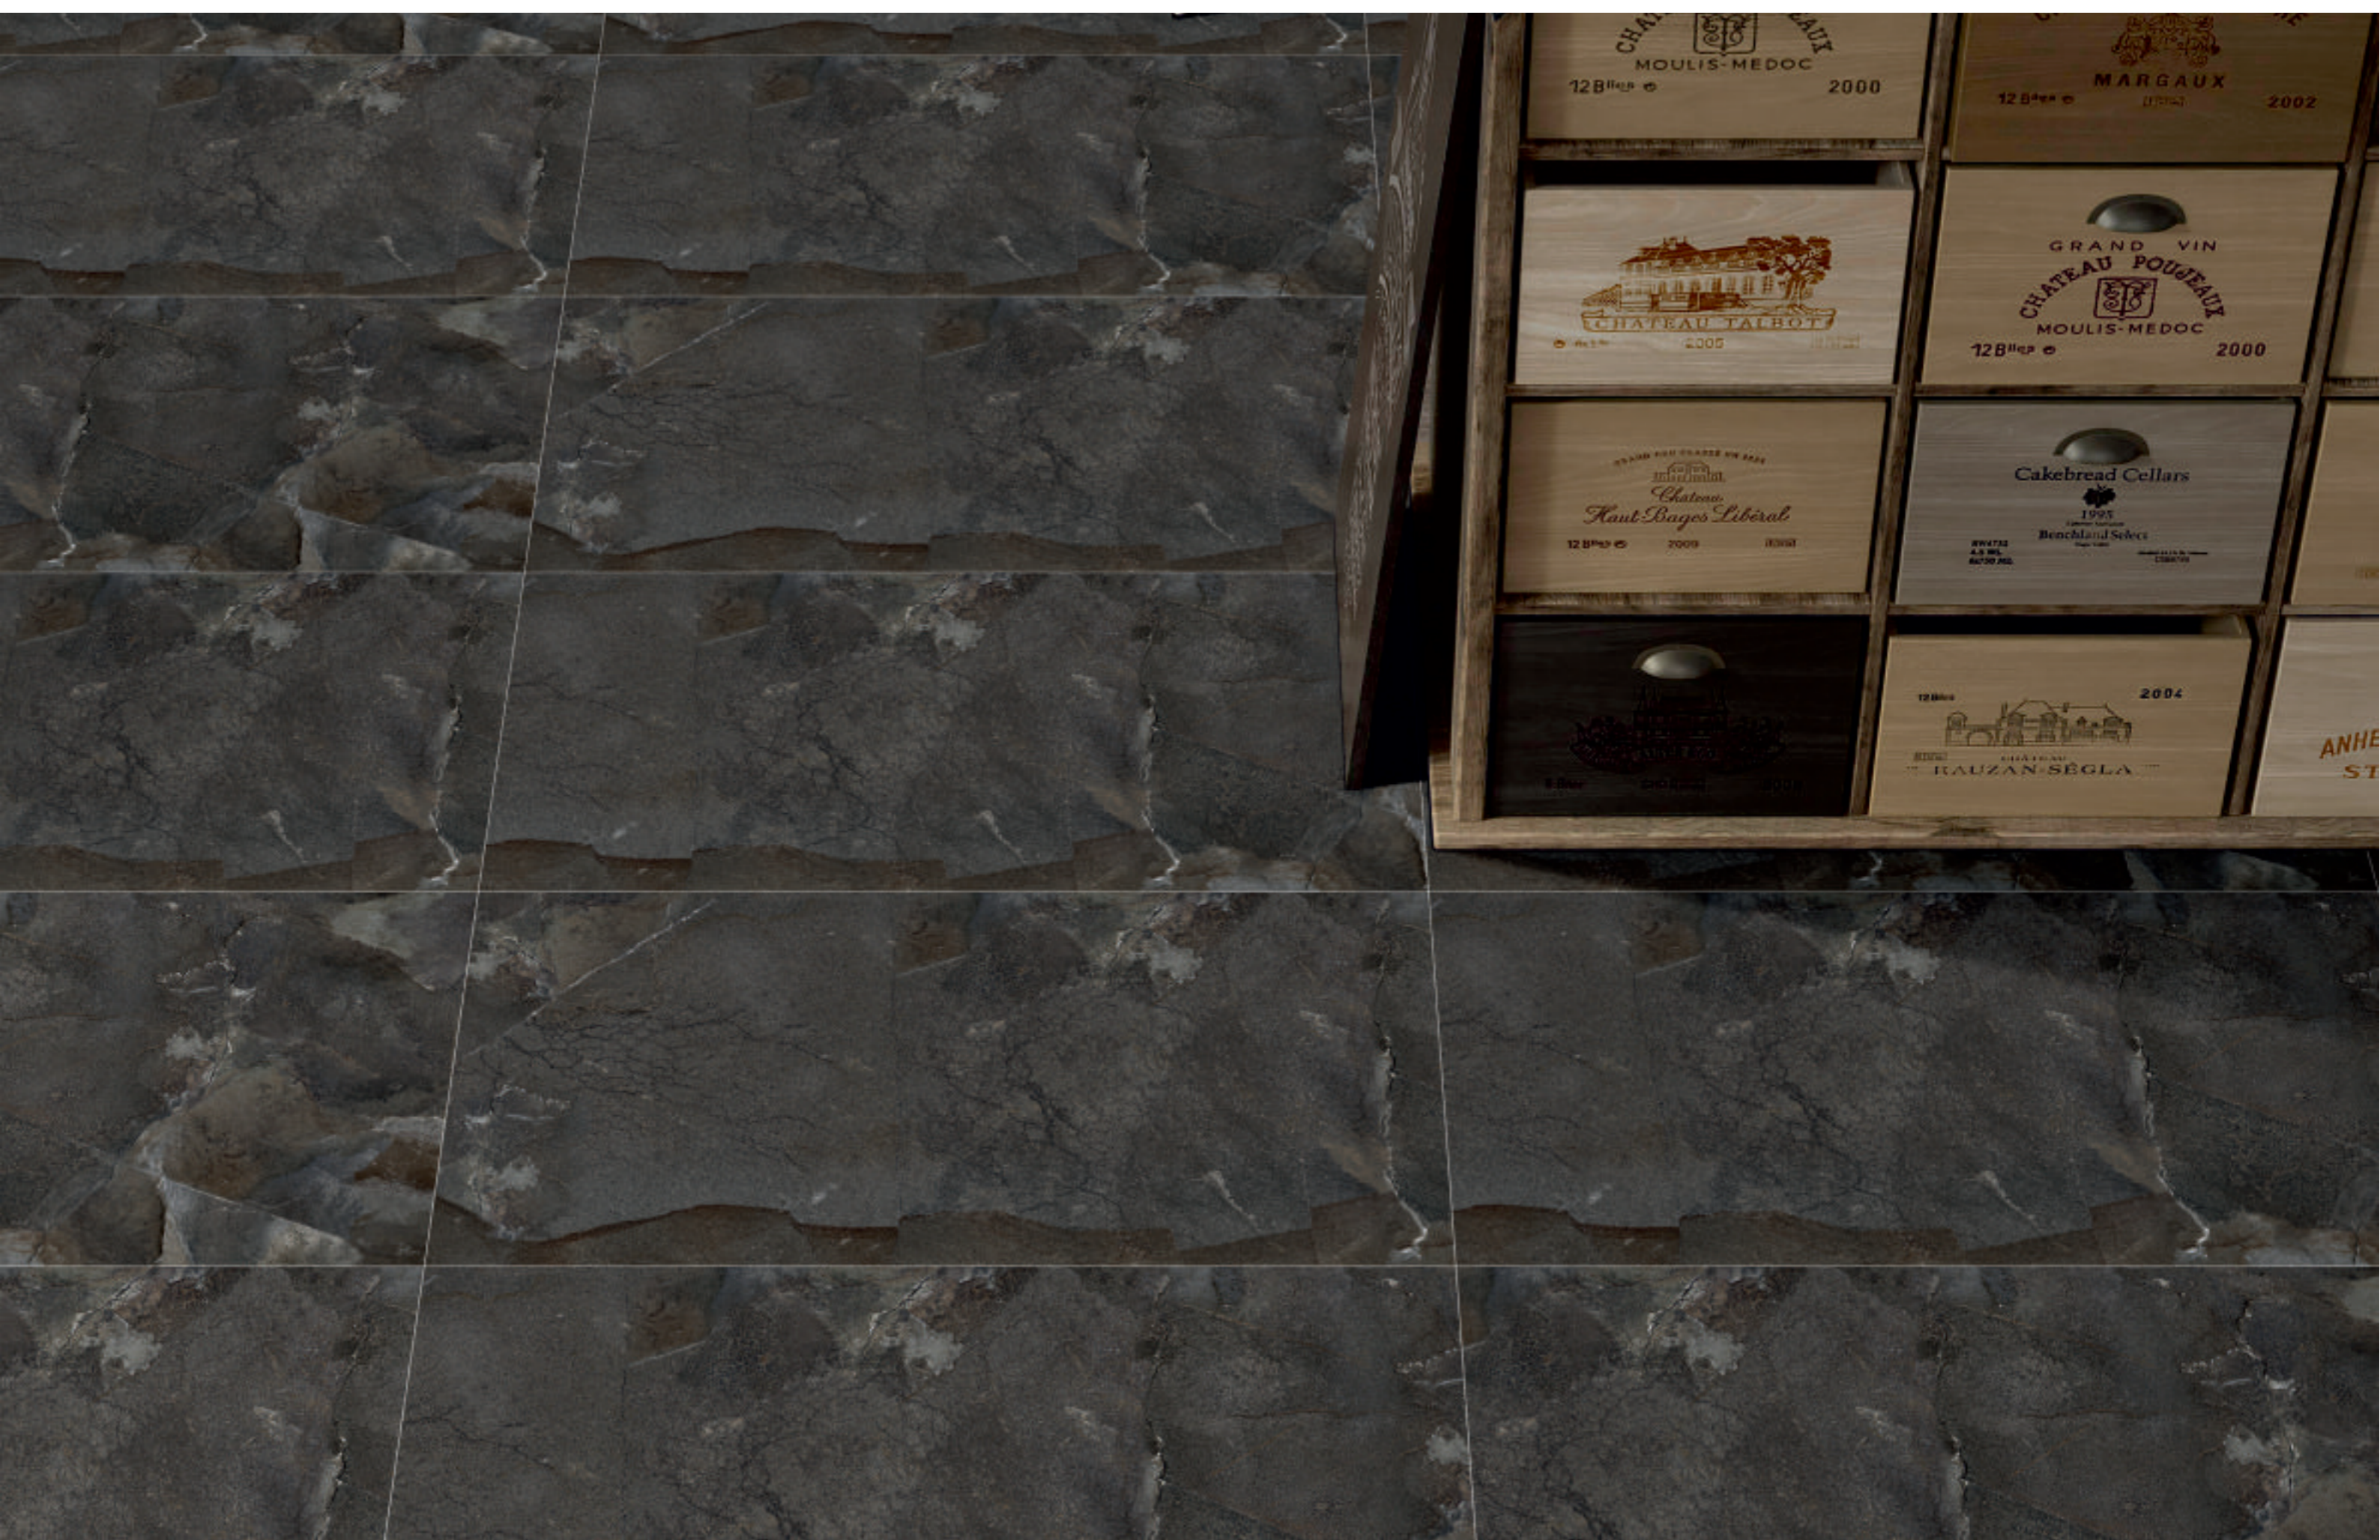

NORWEY BROWN

NORWEY NERO

Random : 03

PREVIEW || NORWEY NERO

INFORMATION

DIMENSION :
600X1200MM
60X120CM

SURFACE :
MATT SURFACE

NORWEY NERO