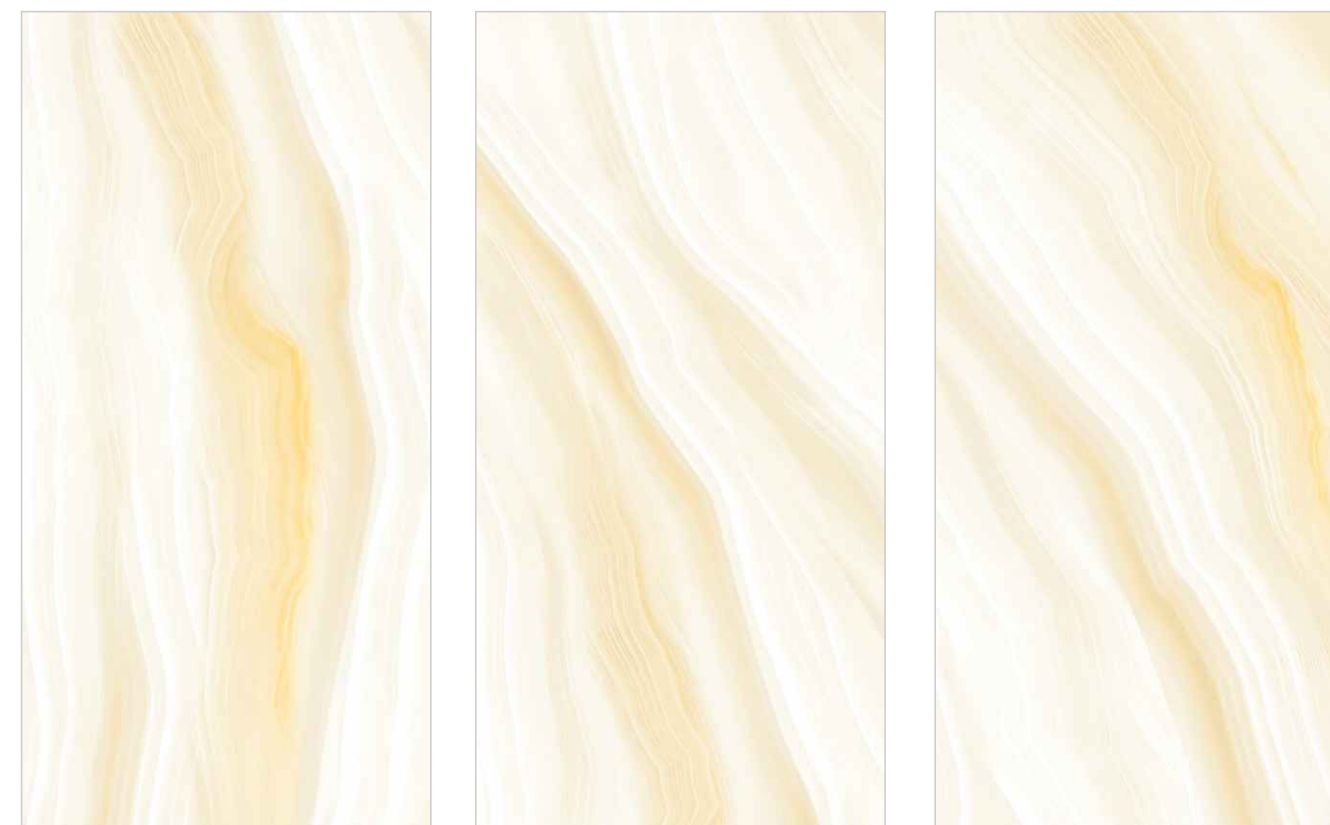

INFORMATION

DIMENSION :
600X1200MM
60X120CM

SURFACE : IRIS