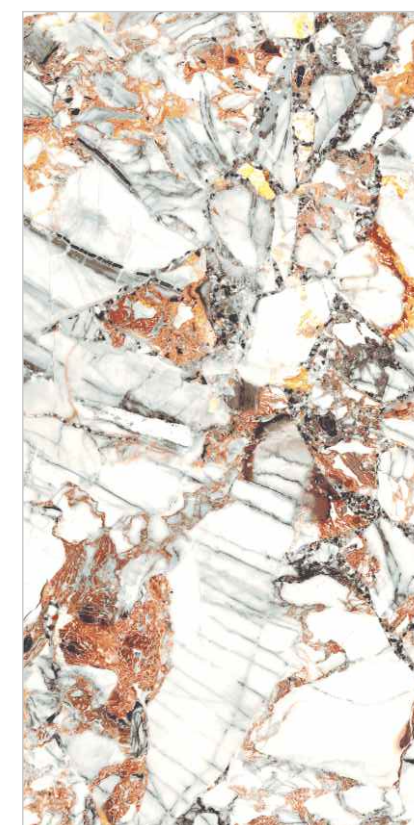

INFORMATION

DIMENSION :
600X1200MM
60X120CM

SURFACE : IRIS