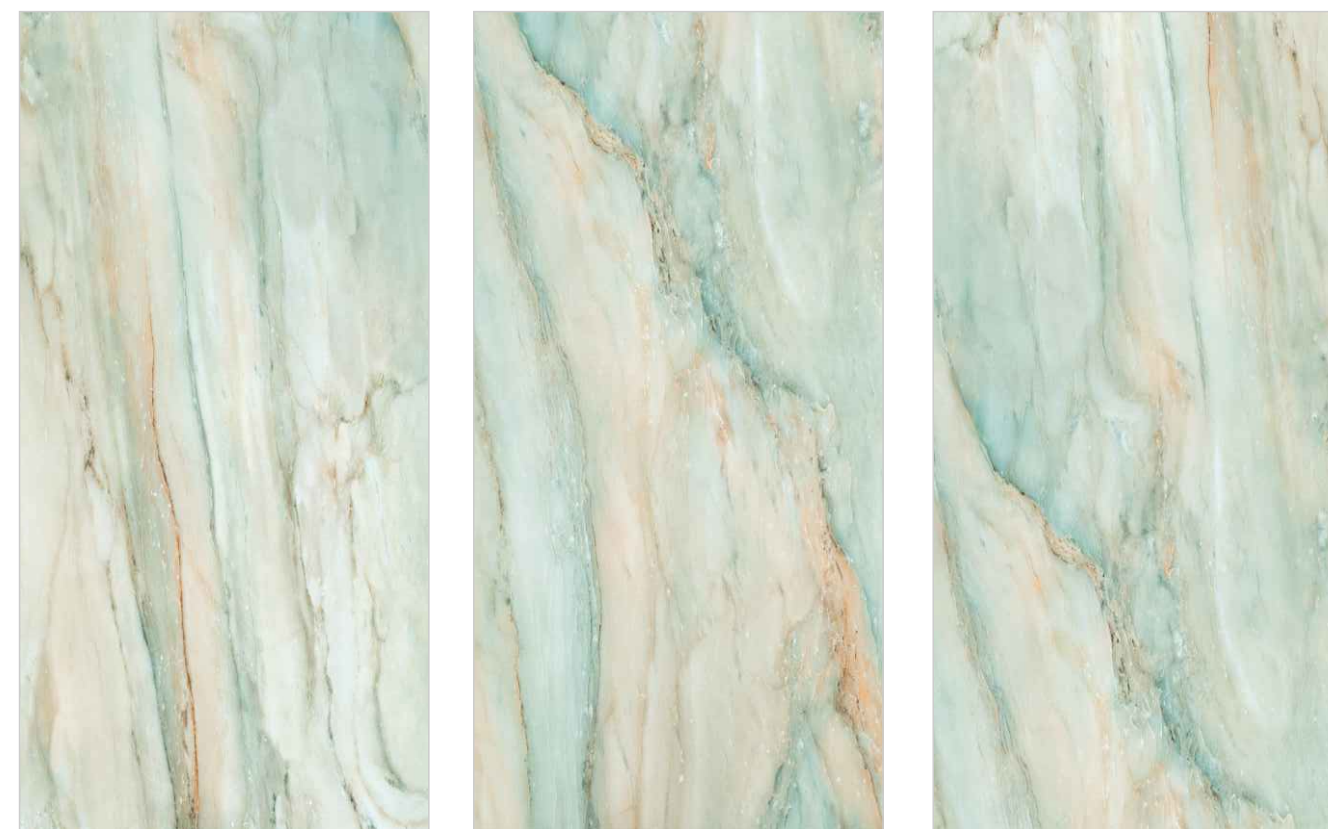

INFORMATION

DIMENSION :
600X1200MM
60X120CM

SURFACE : IRIS