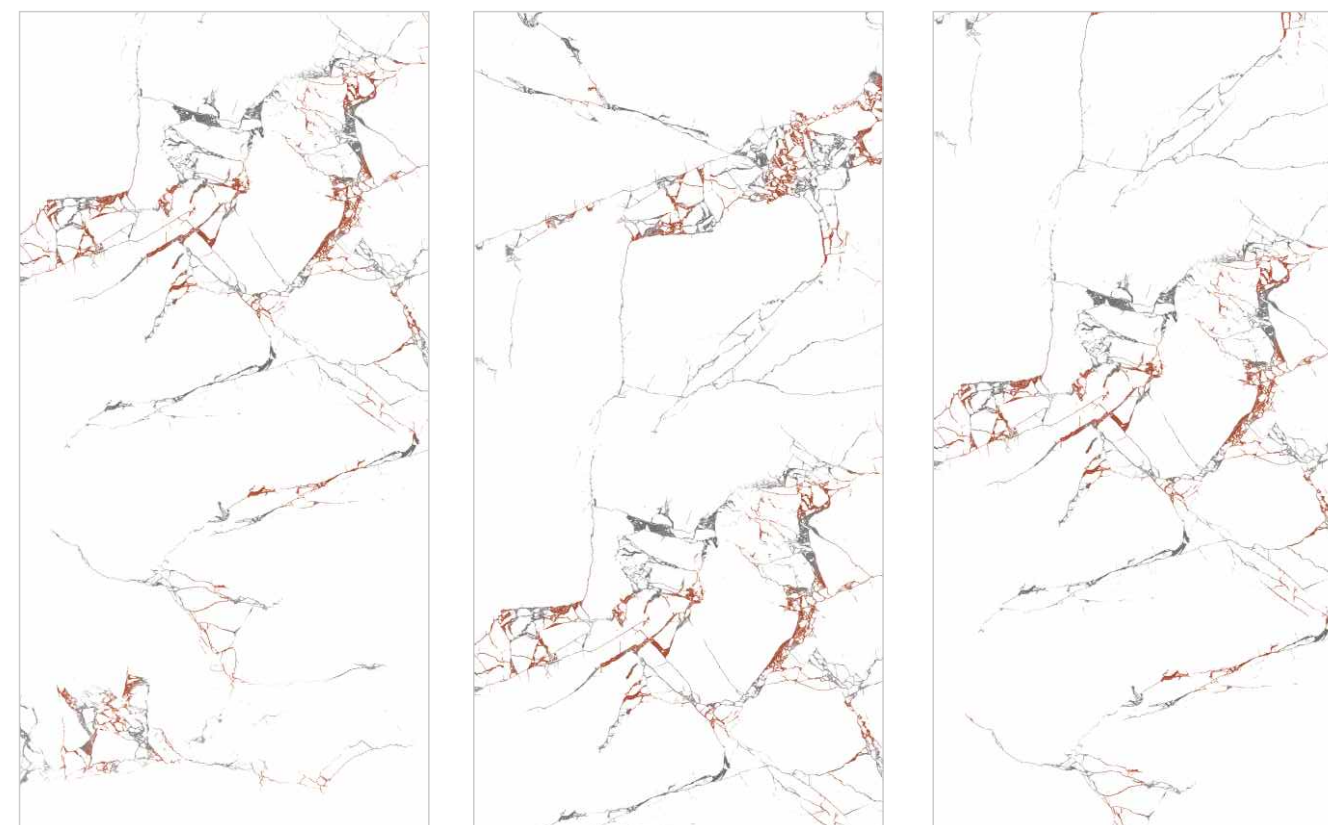

INFORMATION

DIMENSION :
600X1200MM
60X120CM

SURFACE : IRIS