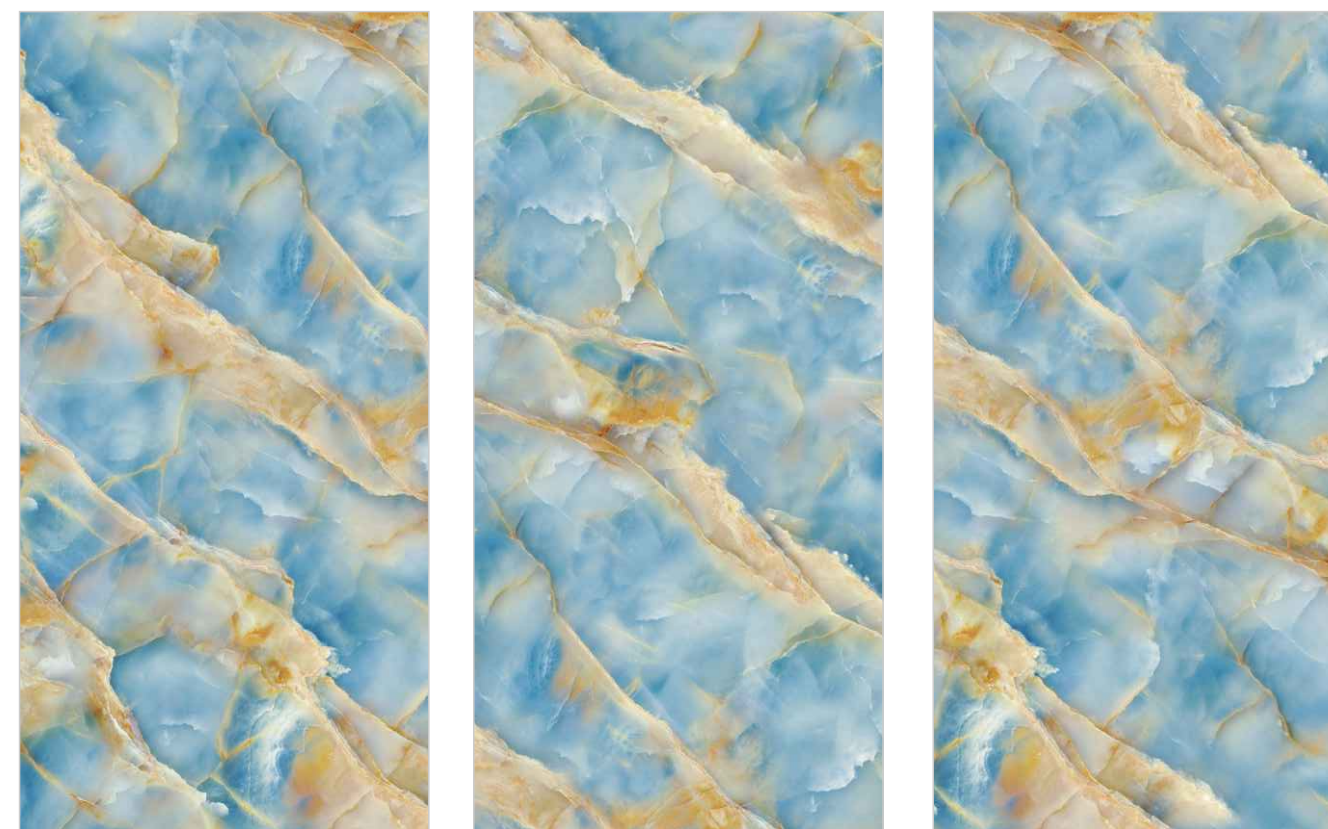

INFORMATION

DIMENSION :
600X1200MM
60X120CM

SURFACE : IRIS