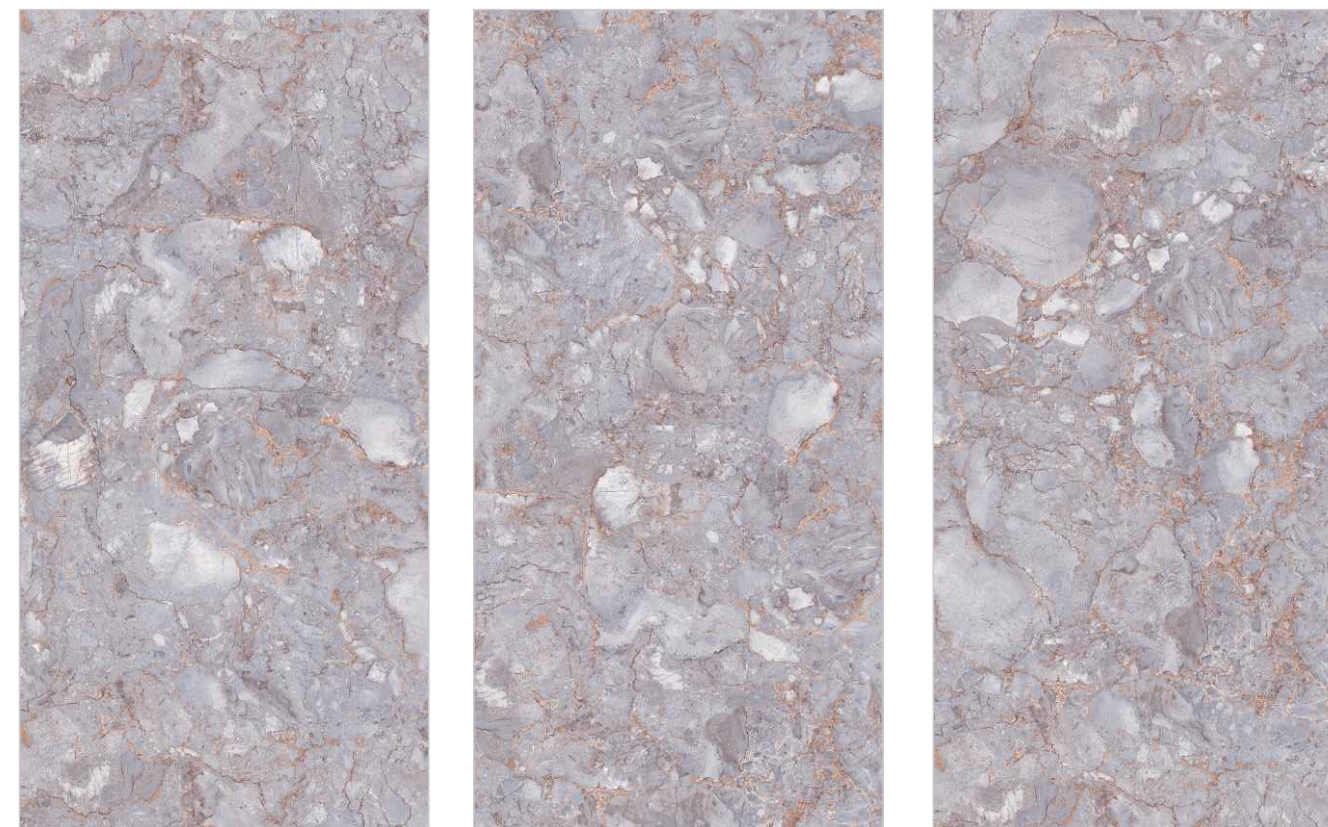

INFORMATION

DIMENSION :
600X1200MM
60X120CM

SURFACE : IRIS