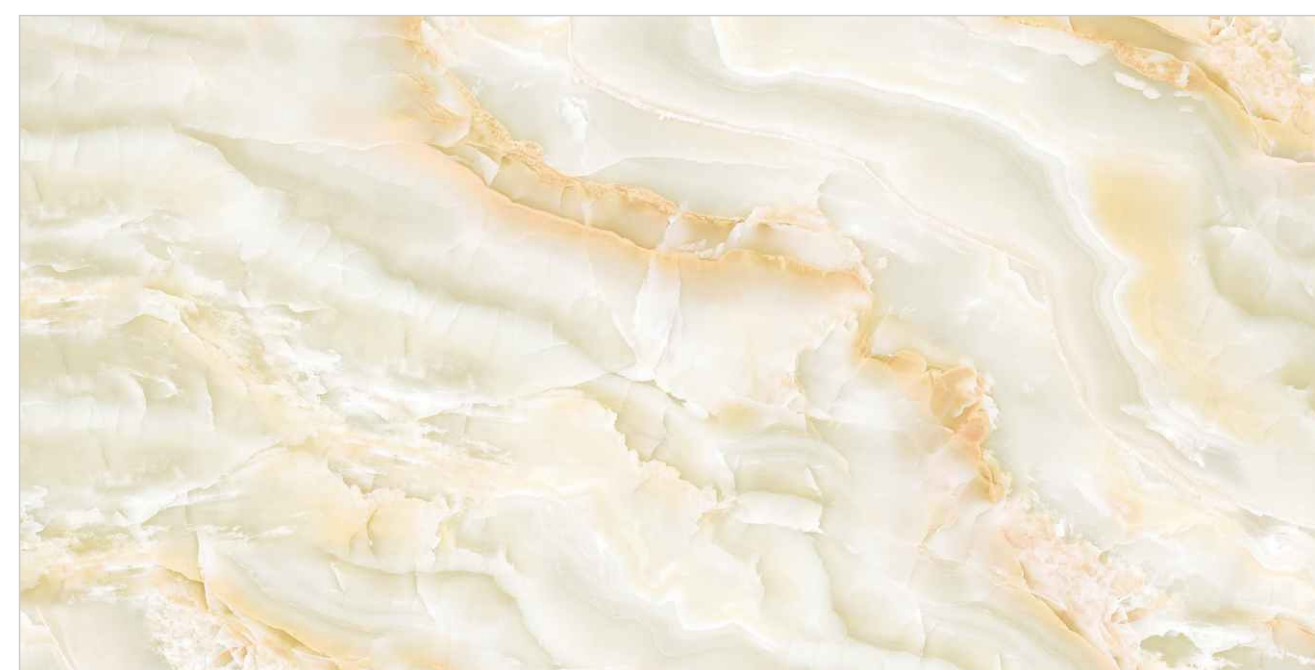

INFORMATION

DIMENSION :
600X1200MM
60X120CM

SURFACE : IRIS