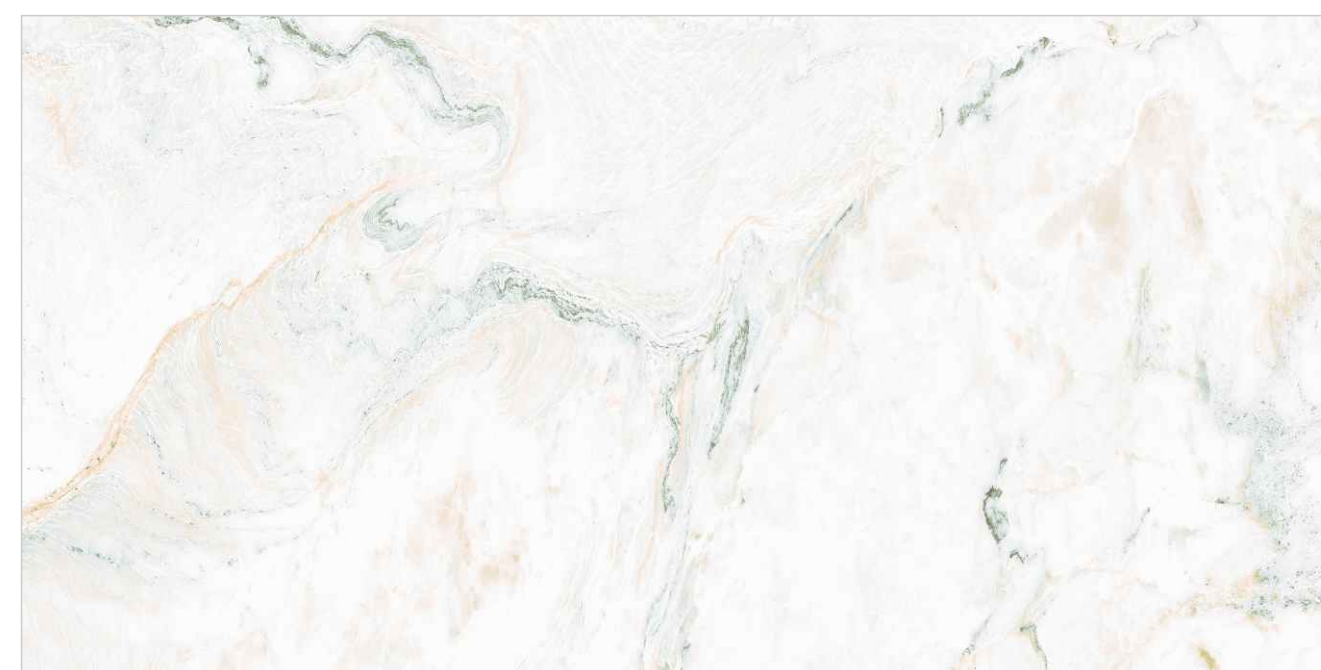

INFORMATION

DIMENSION :
600X1200MM
60X120CM

SURFACE : IRIS