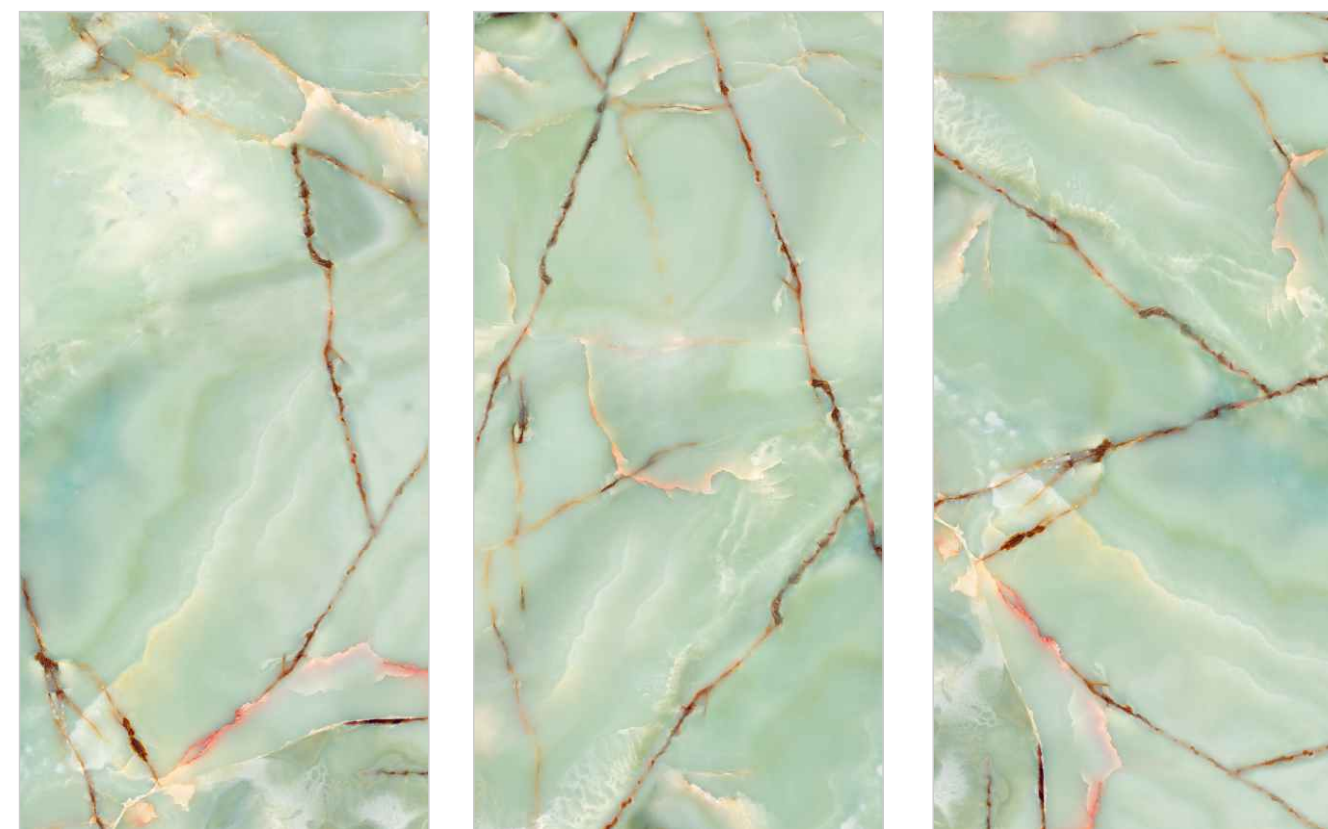

INFORMATION

DIMENSION :
600X1200MM
60X120CM

SURFACE : IRIS