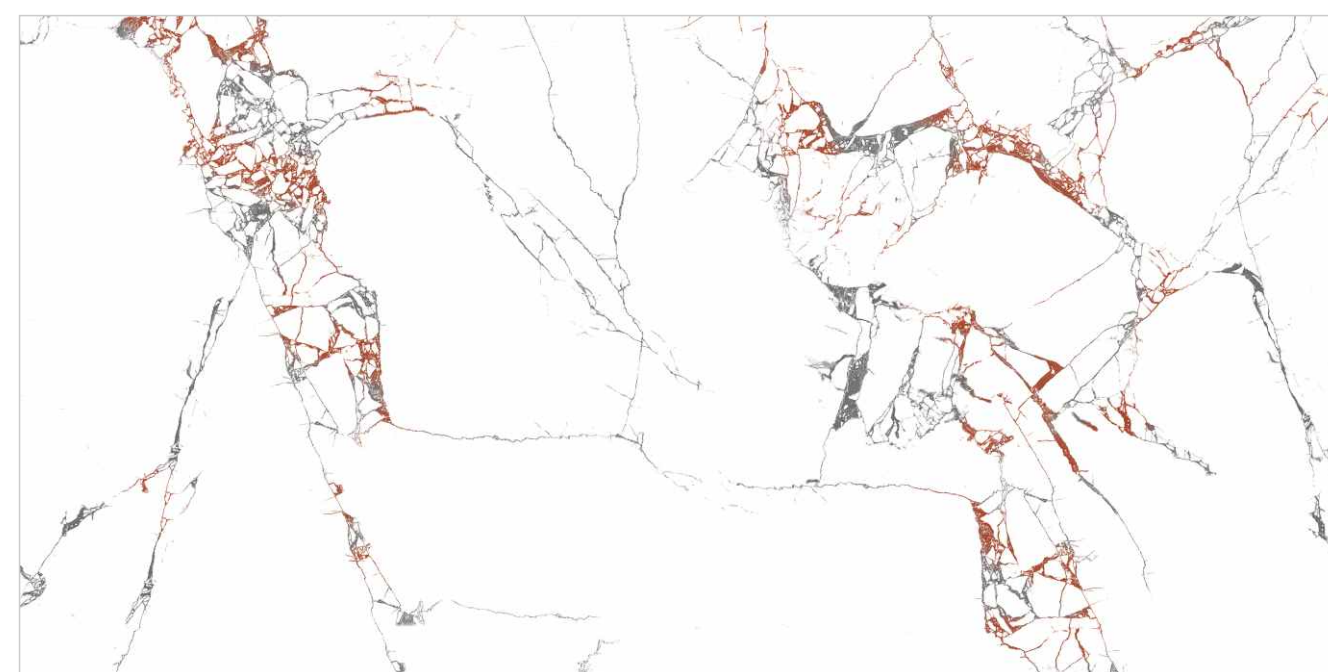

INFORMATION

DIMENSION :
600X1200MM
60X120CM

SURFACE : IRIS