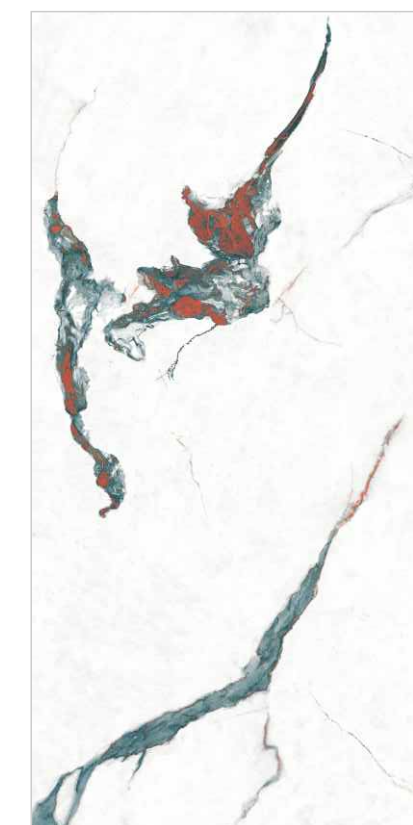

INFORMATION

DIMENSION :
600X1200MM
60X120CM

SURFACE : IRIS