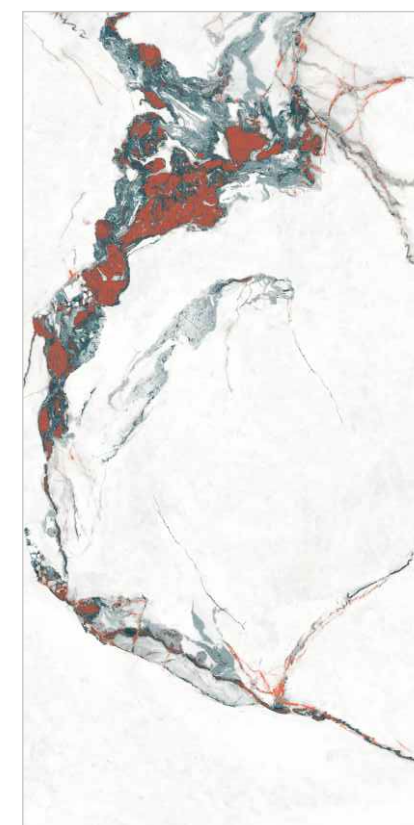

INFORMATION

DIMENSION :
600X1200MM
60X120CM

SURFACE : IRIS