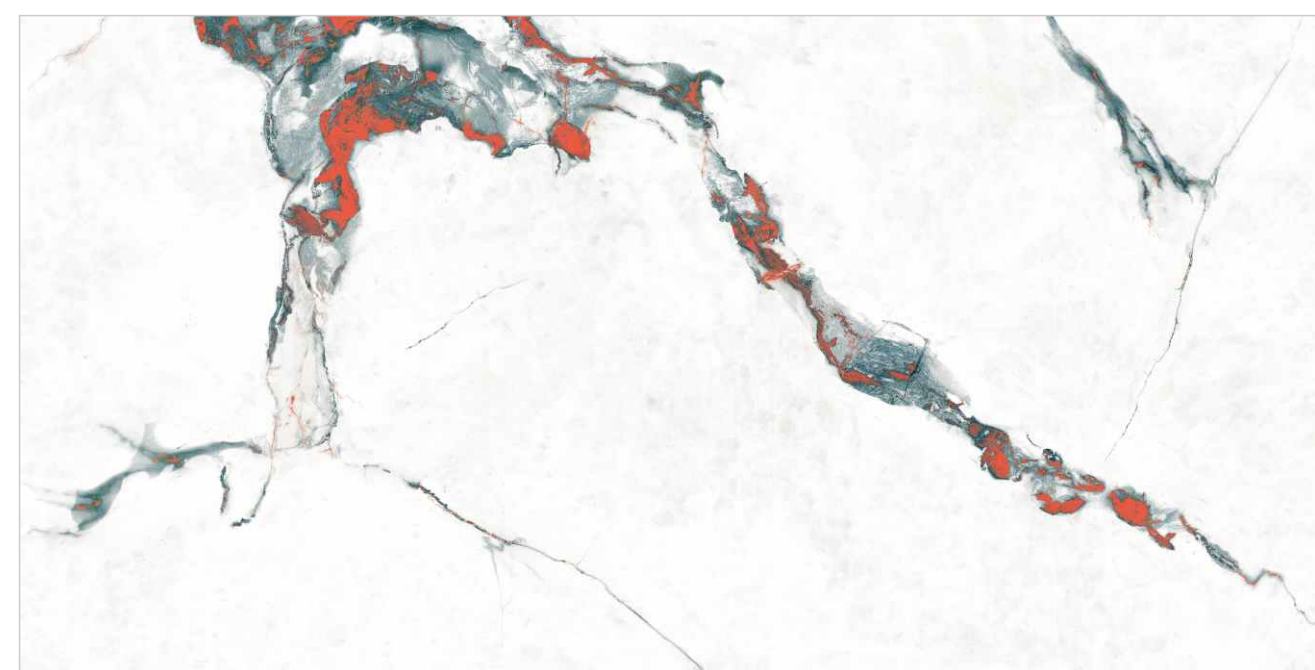

INFORMATION

DIMENSION :
600X1200MM
60X120CM

SURFACE : IRIS