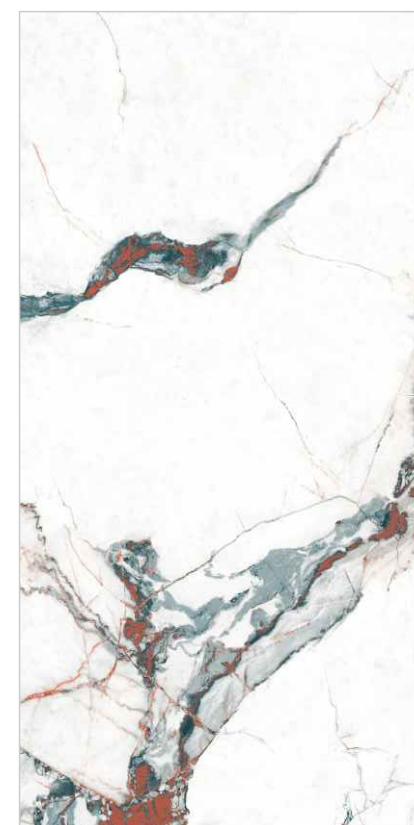

INFORMATION

DIMENSION :
600X1200MM
60X120CM

SURFACE : IRIS