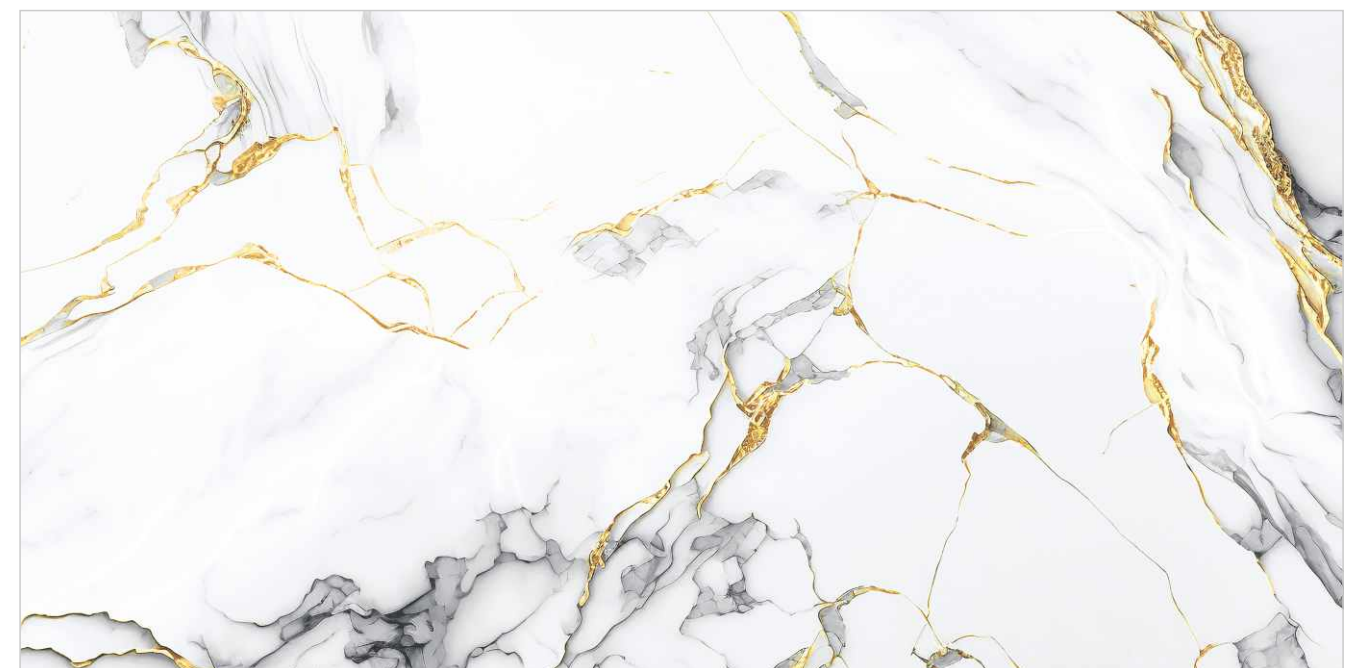

Random : 03

PREVIEW || SP-HG-0538

INFORMATION

DIMENSION :
600X1200MM
60X120CM

SURFACE :
Gold HIGH GLOSS

SP-HG-0538