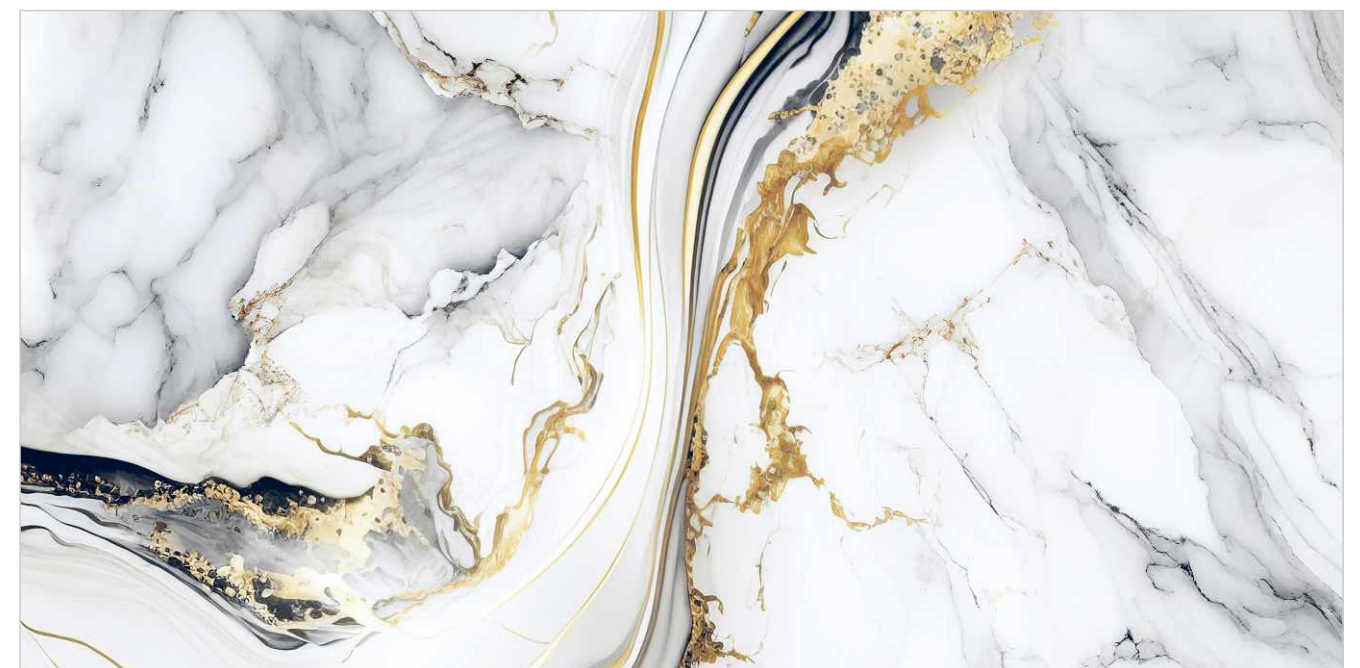

SP-HG-0521

Gold 20
HIGH GLOSS **24**

SP-HG-0522

Random : 02

PREVIEW || SP-HG-0522

INFORMATION

DIMENSION :
600X1200MM
60X120CM

SURFACE :
Gold HIGH GLOSS