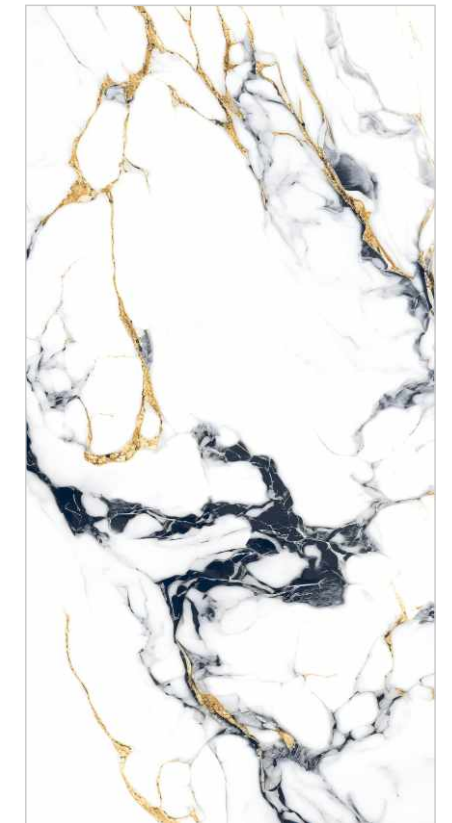

SURFACE :
Gold HIGH GLOSS

SP-HG-0511

Gold 20
HIGH GLOSS **24**

SP-HG-0512

Random : 03

PREVIEW || SP-HG-0512

INFORMATION

DIMENSION :
600X1200MM
60X120CM