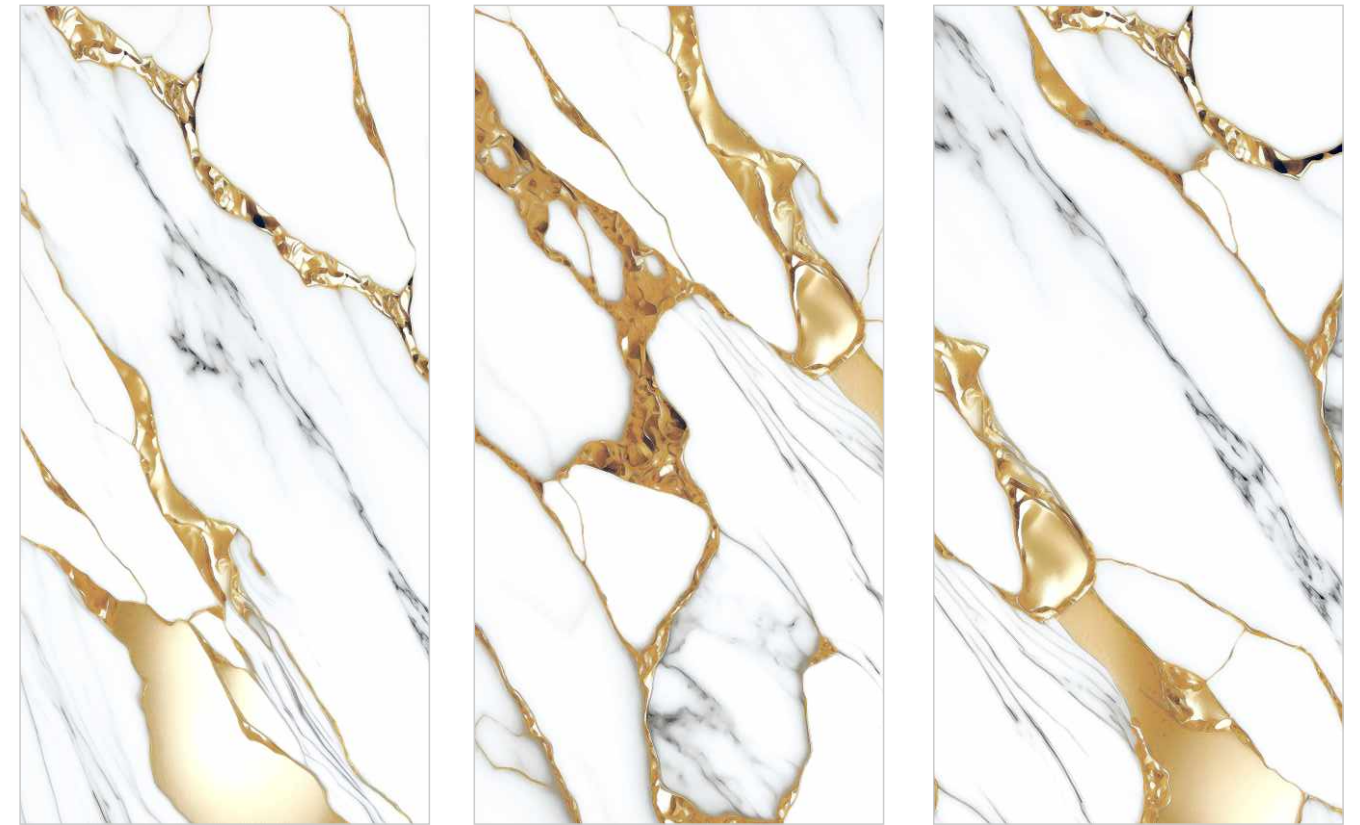

DIMENSION :
600X1200MM
60X120CM

SURFACE :
Gold HIGH GLOSS

SP-HG-0506

Gold 20
HIGH GLOSS **24**

SP-HG-0507

Random : 03

PREVIEW || SP-HG-0507

INFORMATION