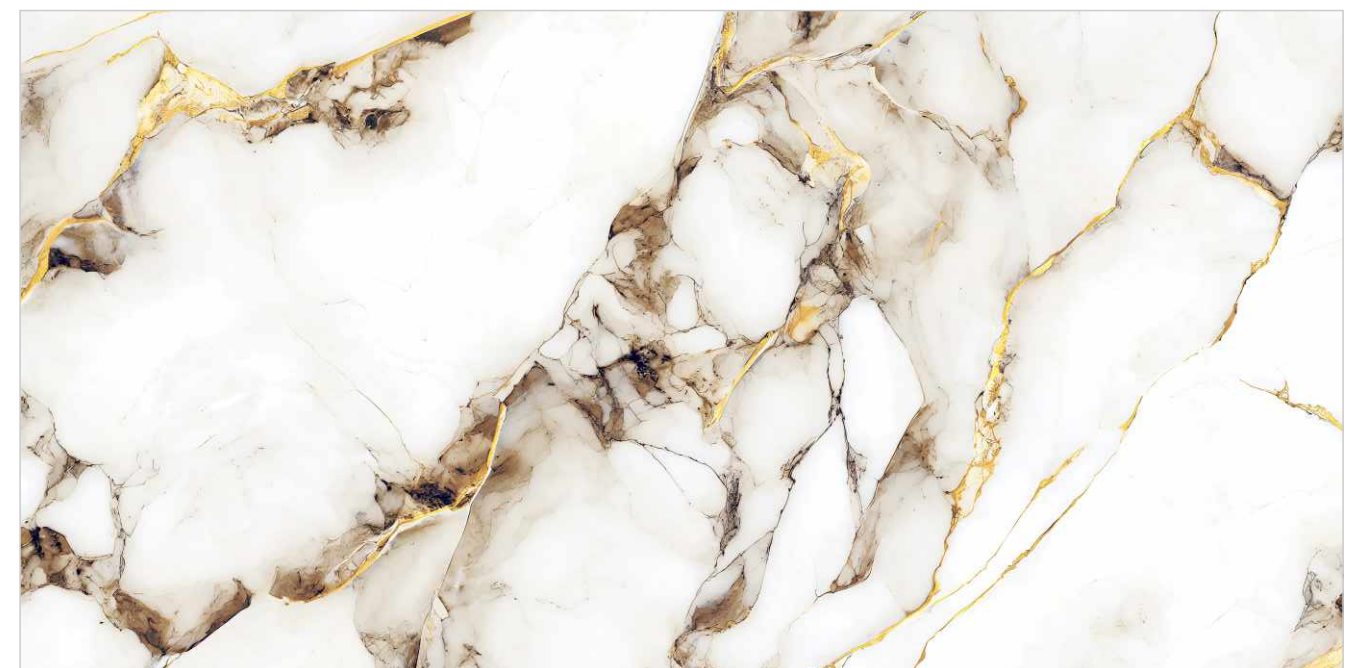

DIMENSION :
600X1200MM
60X120CM

SURFACE :
Gold HIGH GLOSS

SP-HG-0507

SP-HG-0508

Random : 04

PREVIEW || SP-HG-0508

INFORMATION

DIMENSION :
600X1200MM
60X120CM