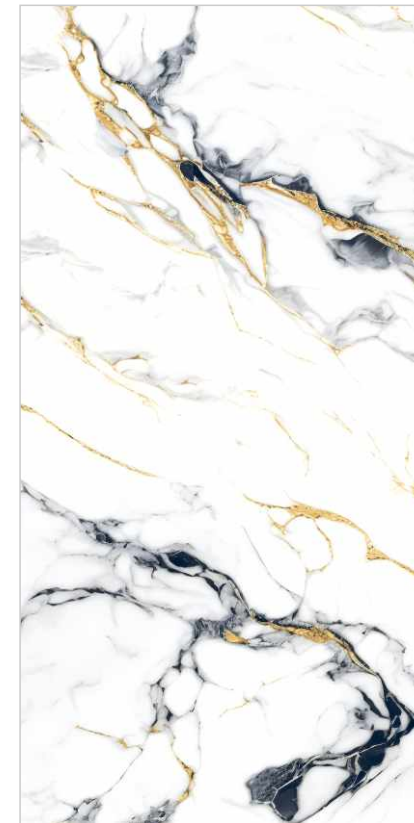

SURFACE :
Gold HIGH GLOSS

SP-HG-0511

Gold 20
HIGH GLOSS **24**

SP-HG-0512

Random : 03

PREVIEW || SP-HG-0512

INFORMATION

DIMENSION :
600X1200MM
60X120CM

SURFACE :
Gold HIGH GLOSS

SP-HG-0512

SP-HG-0521

Random : 02

PREVIEW || SP-HG-0521

INFORMATION

DIMENSION :
600X1200MM
60X120CM

SURFACE :
Gold HIGH GLOSS