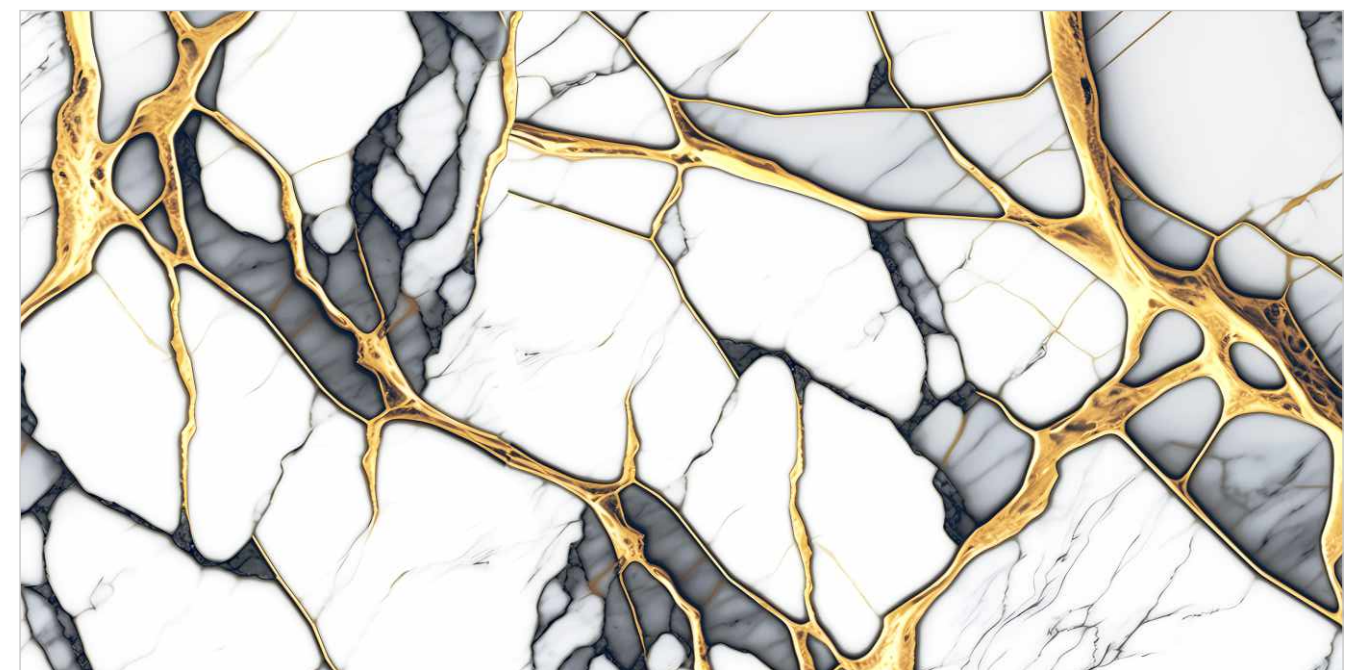

SP-HG-0521

Random : 02

INFORMATION

DIMENSION :
600X1200MM
60X120CM

SURFACE :
Gold HIGH GLOSS