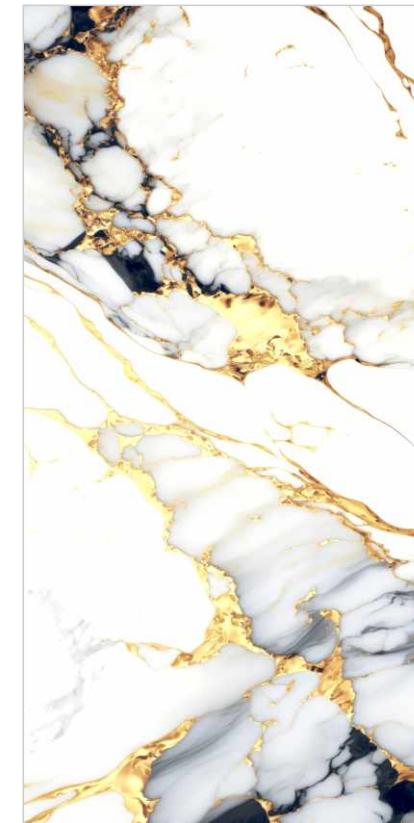

SURFACE :
Gold HIGH GLOSS

SP-HG-0510

Gold 20
HIGH GLOSS **24**

SP-HG-0511

Random : 02

PREVIEW || SP-HG-0511

INFORMATION

DIMENSION :
600X1200MM
60X120CM

SURFACE :
Gold HIGH GLOSS

SP-HG-0511

Gold 20
HIGH GLOSS **24**

SP-HG-0512

Random : 03

PREVIEW || SP-HG-0512

INFORMATION

DIMENSION :
600X1200MM
60X120CM