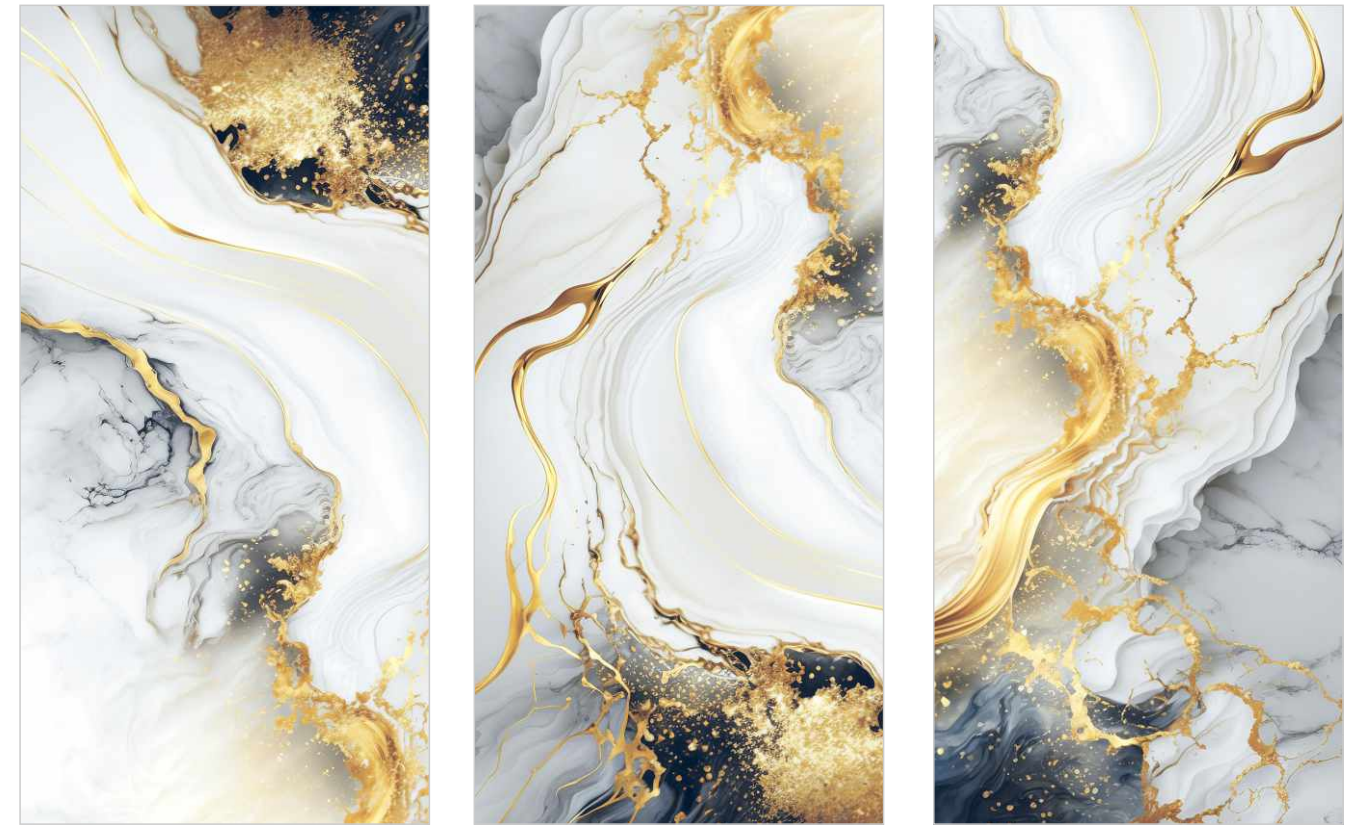

INFORMATION

DIMENSION :
600X1200MM
60X120CM

SURFACE :
Gold HIGH GLOSS