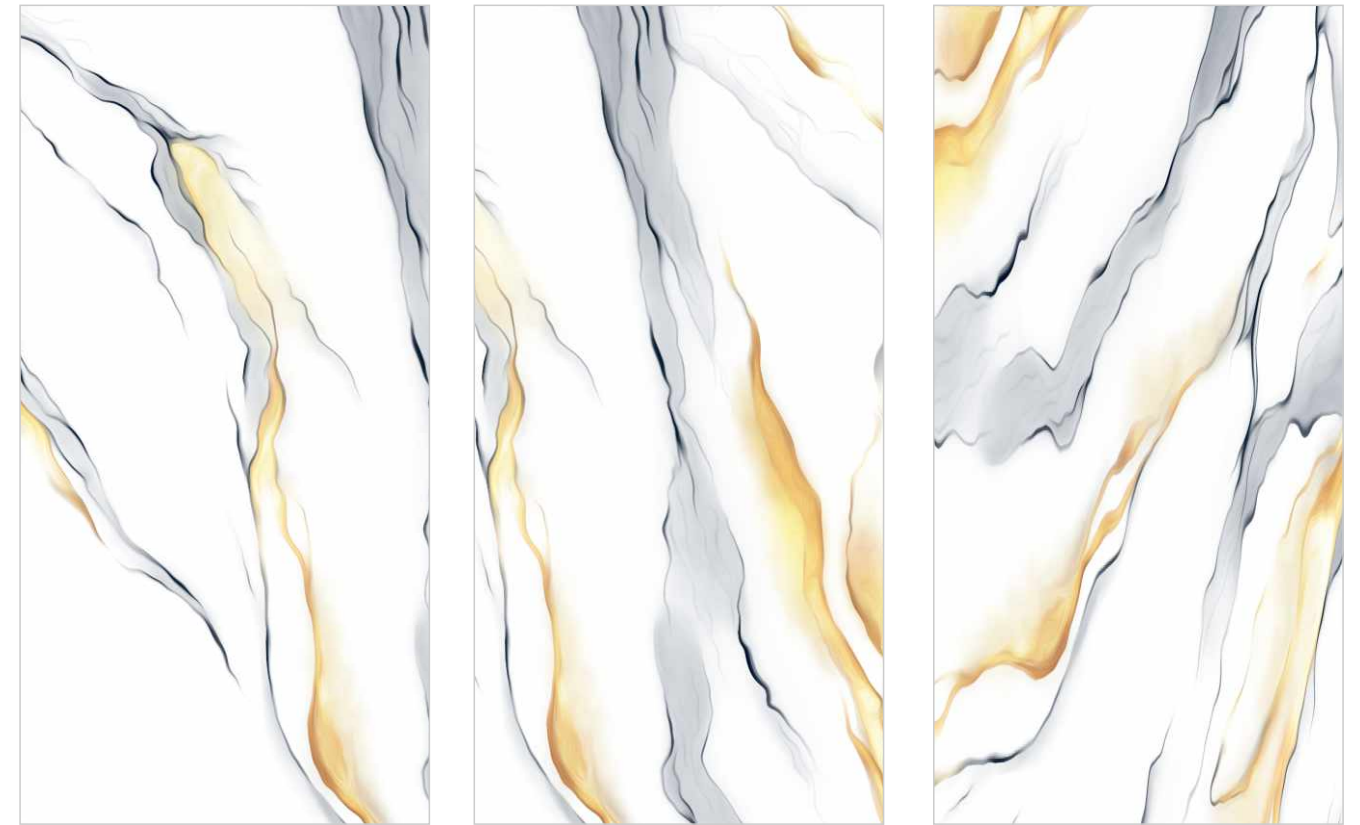

INFORMATION

DIMENSION :
600X1200MM
60X120CM

SURFACE :
Gold HIGH GLOSS

SP-HG-0505

SP-HG-0506

Random : 04

PREVIEW || SP-HG-0506

INFORMATION