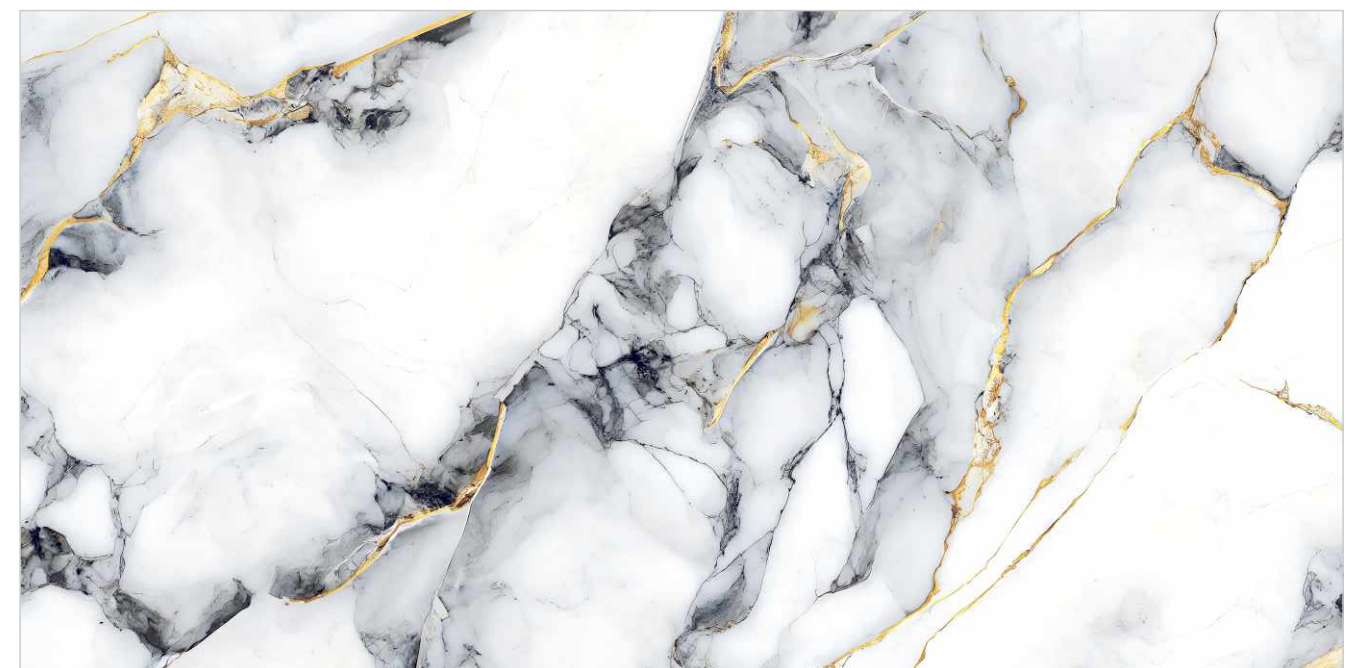

SURFACE :
Gold HIGH GLOSS

SP-HG-0508

Gold 20
HIGH GLOSS **24**

SP-HG-0509

Random : 04

PREVIEW || SP-HG-0509

INFORMATION

DIMENSION :
600X1200MM
60X120CM