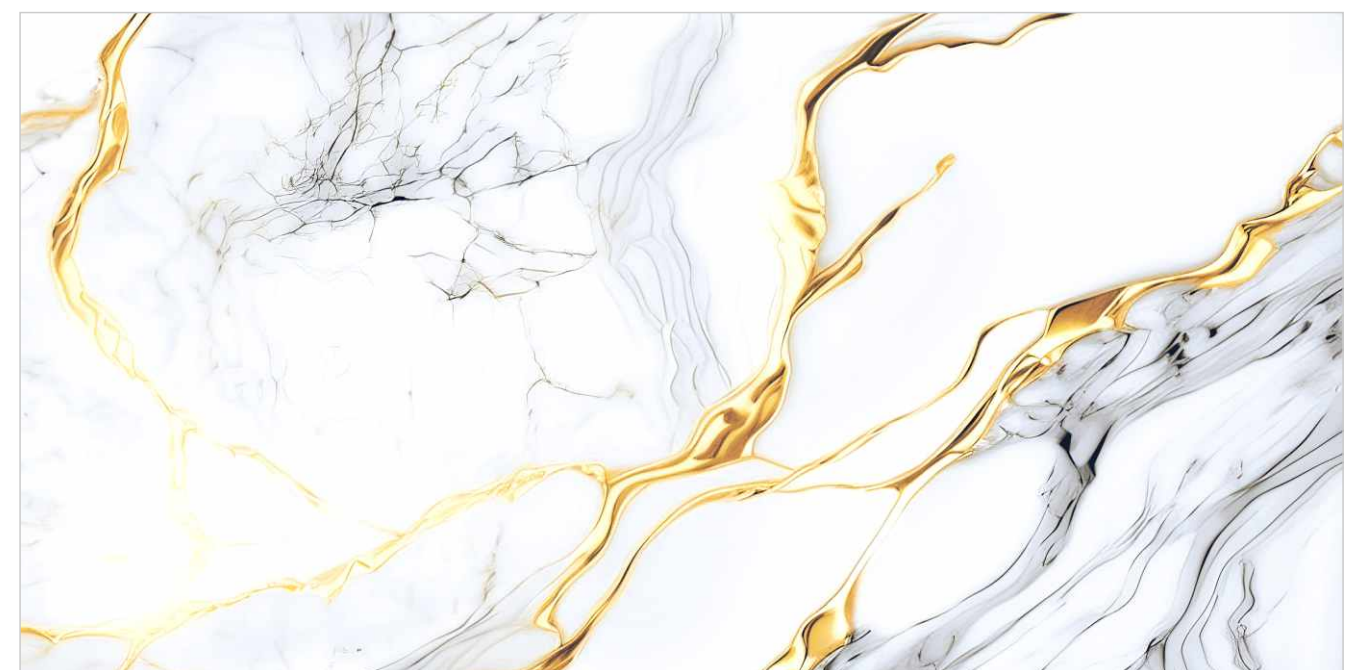

Gold 20
HIGH GLOSS **24**

SP-HG-0526

Random : 03

PREVIEW || SP-HG-0526

INFORMATION

DIMENSION :
600X1200MM
60X120CM

SURFACE :
Gold HIGH GLOSS

SP-HG-0526