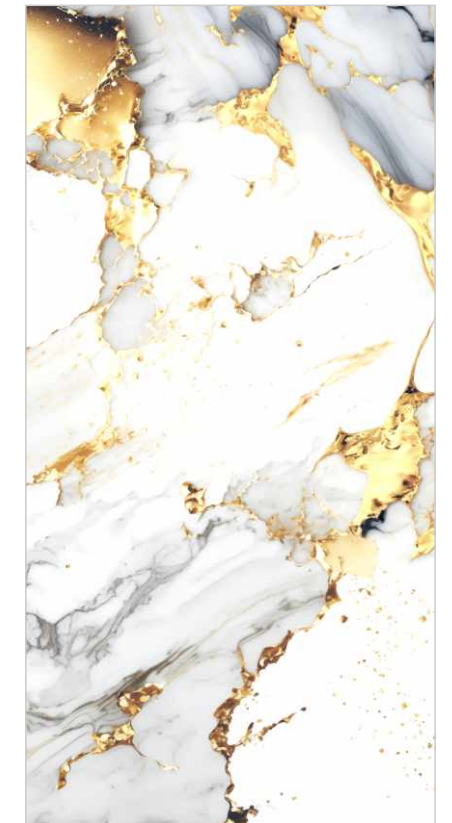

SURFACE :
Gold HIGH GLOSS

SP-HG-0510

Gold 20
HIGH GLOSS **24**

SP-HG-0511

Random : 02

PREVIEW || SP-HG-0511

INFORMATION

DIMENSION :
600X1200MM
60X120CM