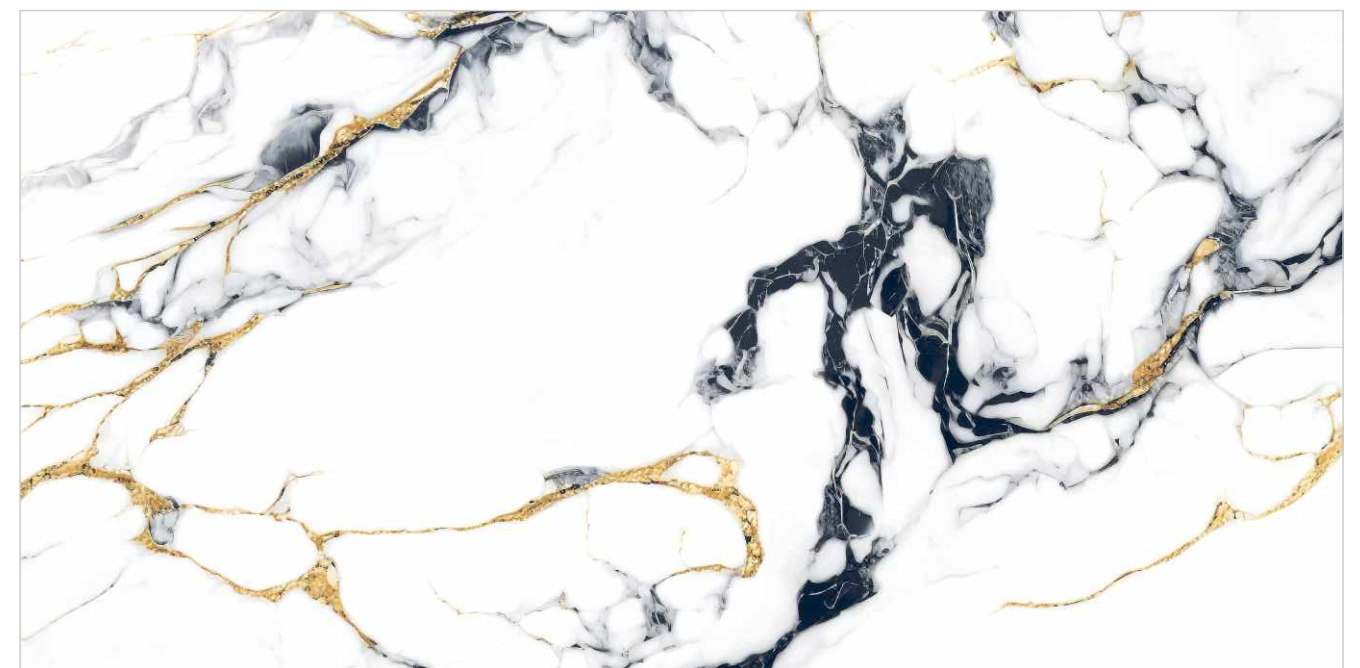

SURFACE :
Gold HIGH GLOSS

SP-HG-0511

Gold 20
HIGH GLOSS **24**

SP-HG-0512

Random : 03

PREVIEW || SP-HG-0512

INFORMATION

DIMENSION :
600X1200MM
60X120CM