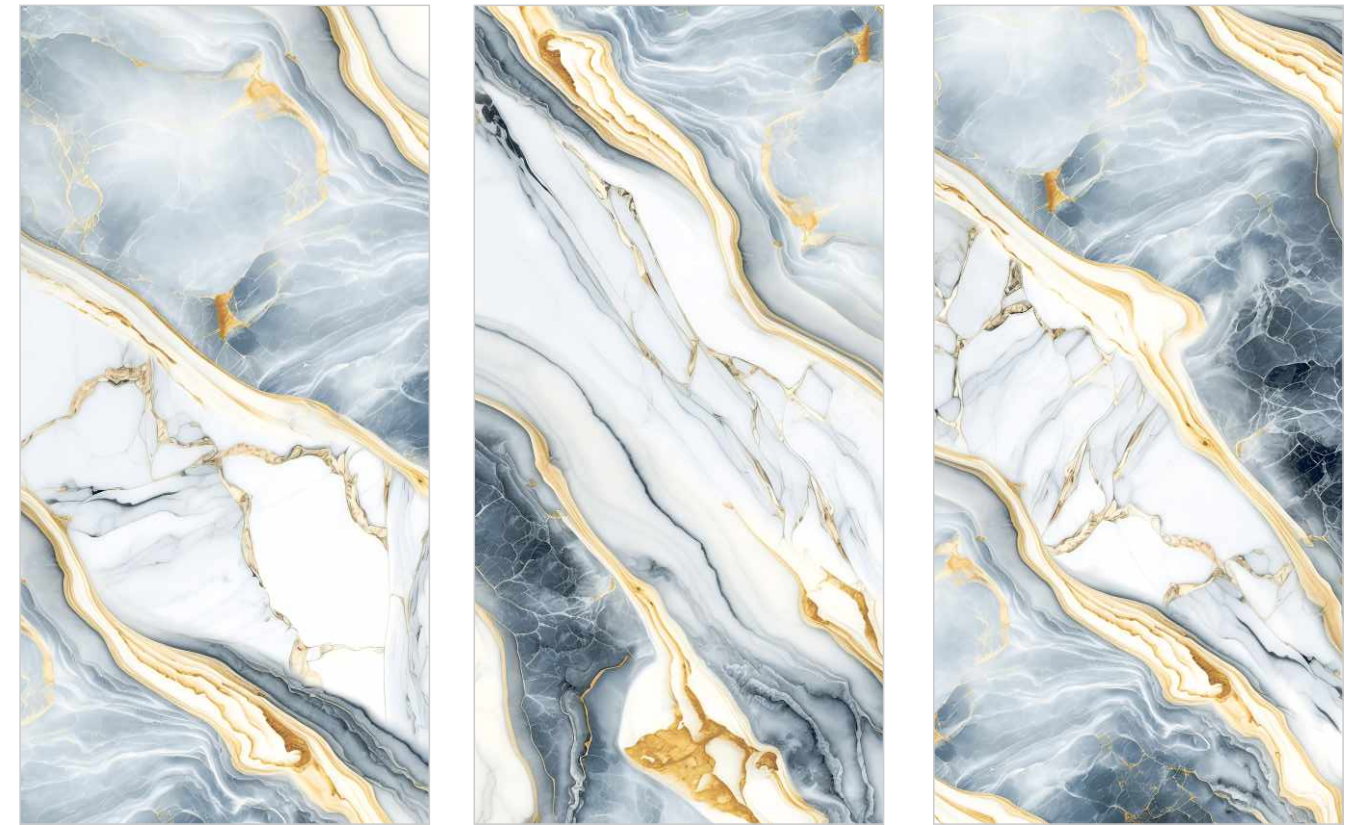

SURFACE :
Gold HIGH GLOSS

SP-HG-0509

Gold 20
HIGH GLOSS **24**

SP-HG-0510

Random : 03

PREVIEW || SP-HG-0510

INFORMATION

DIMENSION :
600X1200MM
60X120CM

SURFACE :
Gold HIGH GLOSS

SP-HG-0510

Gold 20
HIGH GLOSS **24**

SP-HG-0511

Random : 02

PREVIEW || SP-HG-0511

INFORMATION

DIMENSION :
600X1200MM
60X120CM