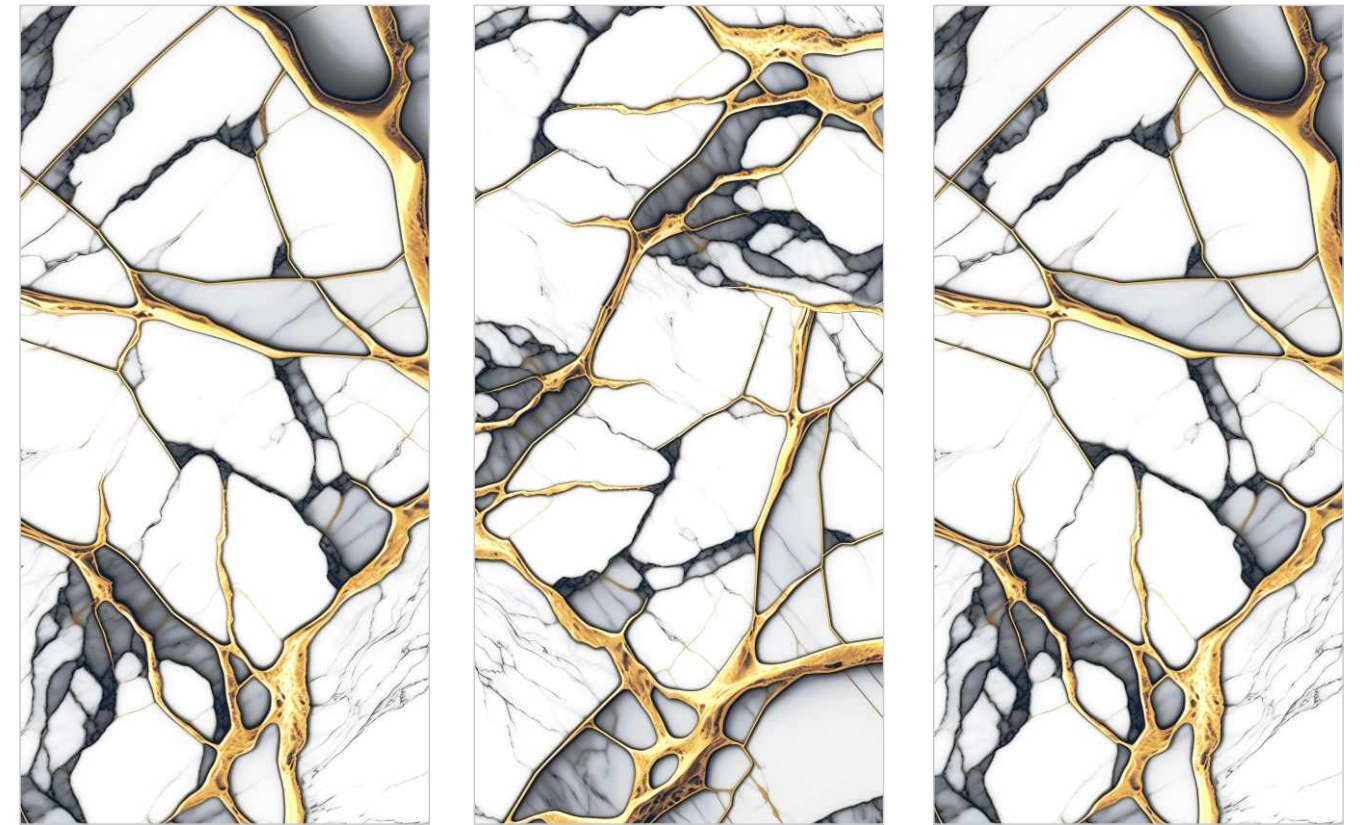

SP-HG-0521

Random : 02

INFORMATION

DIMENSION :
600X1200MM
60X120CM

SURFACE :
Gold HIGH GLOSS