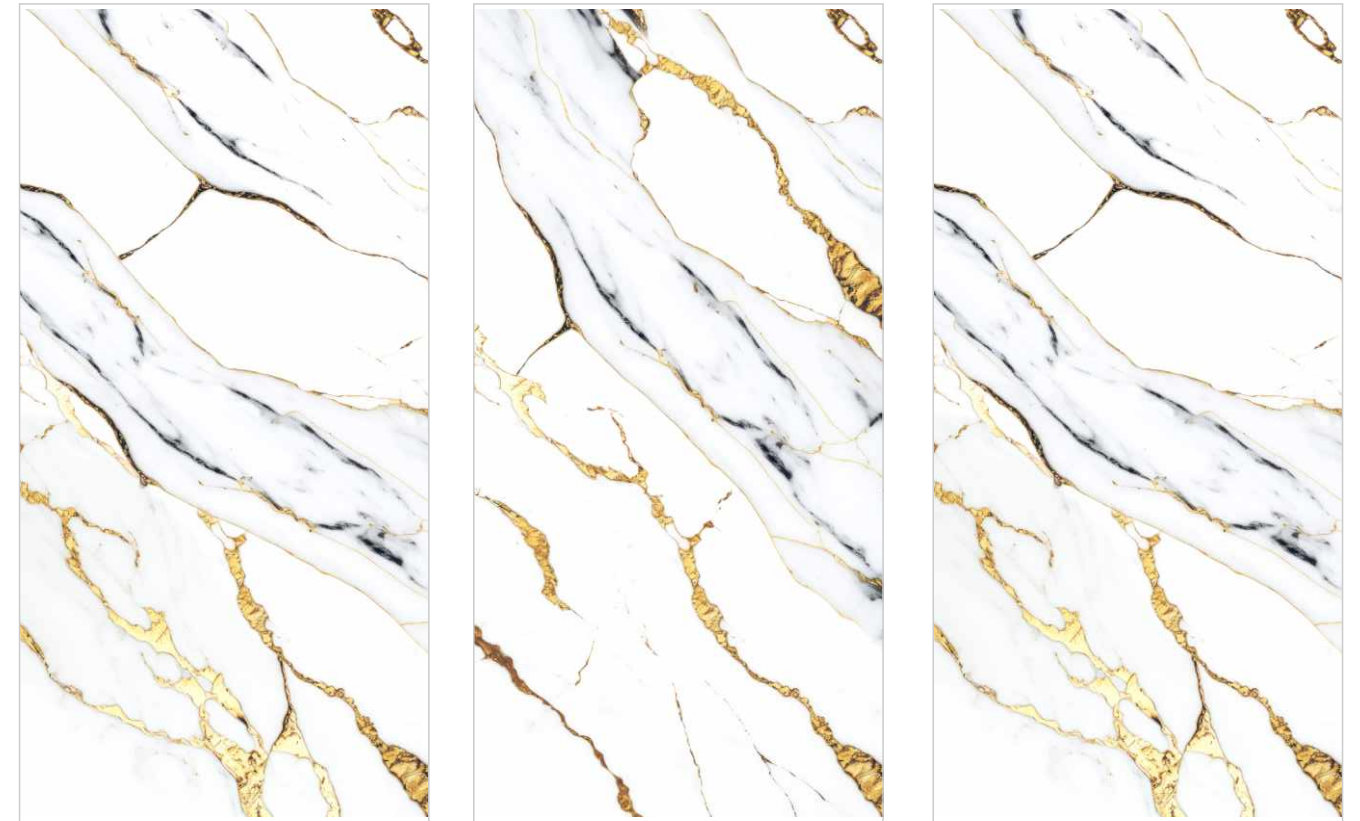

PREVIEW || SP-HG-0501

INFORMATION

DIMENSION :
600X1200MM
60X120CM

SURFACE :
Gold HIGH GLOSS

SP-HG-0501

SP-HG-0505

Random : 03

PREVIEW || SP-HG-0505