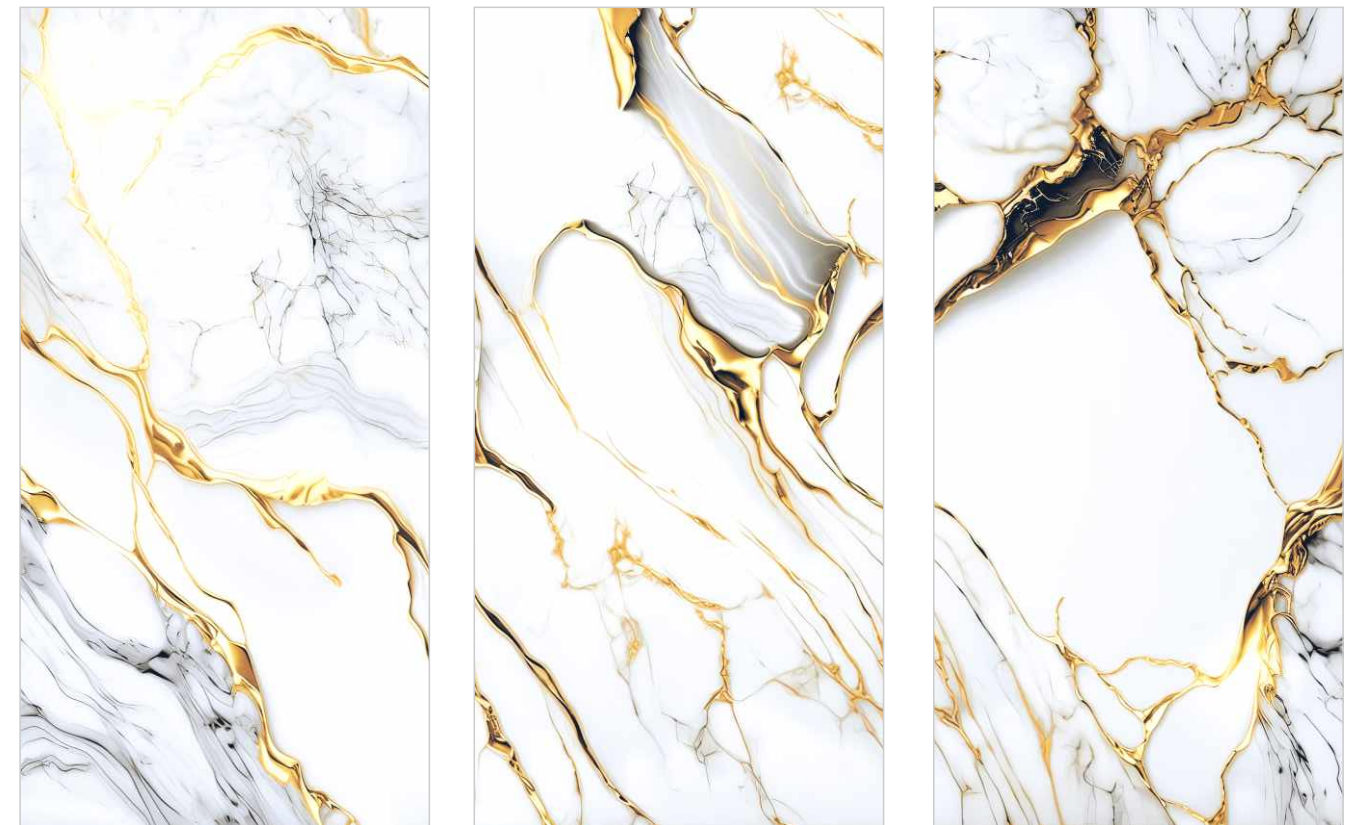

SP-HG-0522

SP-HG-0523

Random : 03

PREVIEW || SP-HG-0523

INFORMATION

DIMENSION :
600X1200MM
60X120CM

SURFACE :
Gold HIGH GLOSS

SP-HG-0523

Gold 20
HIGH GLOSS **24**

SP-HG-0526

Random : 03

PREVIEW || SP-HG-0526

INFORMATION

DIMENSION :
600X1200MM
60X120CM

SURFACE :
Gold HIGH GLOSS

SP-HG-0526