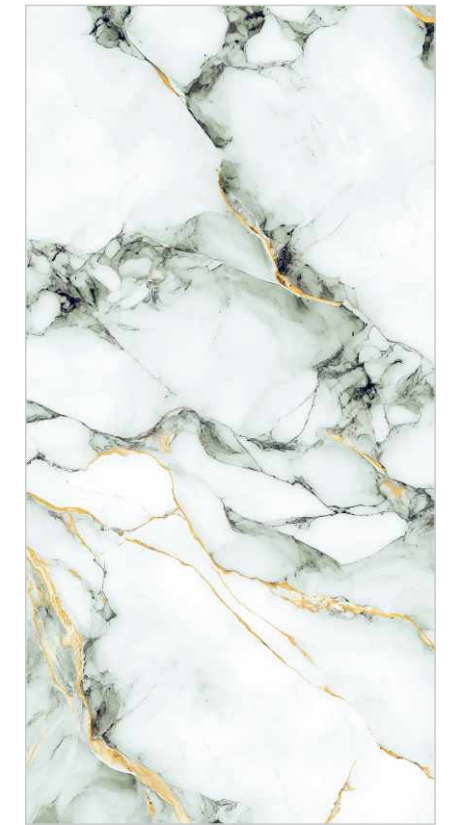

Gold 20
HIGH GLOSS **24**

SP-HG-0528

Random : 04

PREVIEW || SP-HG-0528

INFORMATION

DIMENSION :
600X1200MM
60X120CM

SURFACE :
Gold HIGH GLOSS

SP-HG-0528

Gold 20
HIGH GLOSS **24**

SP-HG-0529

Random : 04

PREVIEW || SP-HG-0529

INFORMATION

DIMENSION :
600X1200MM
60X120CM

SURFACE :
Gold HIGH GLOSS

SP-HG-0529