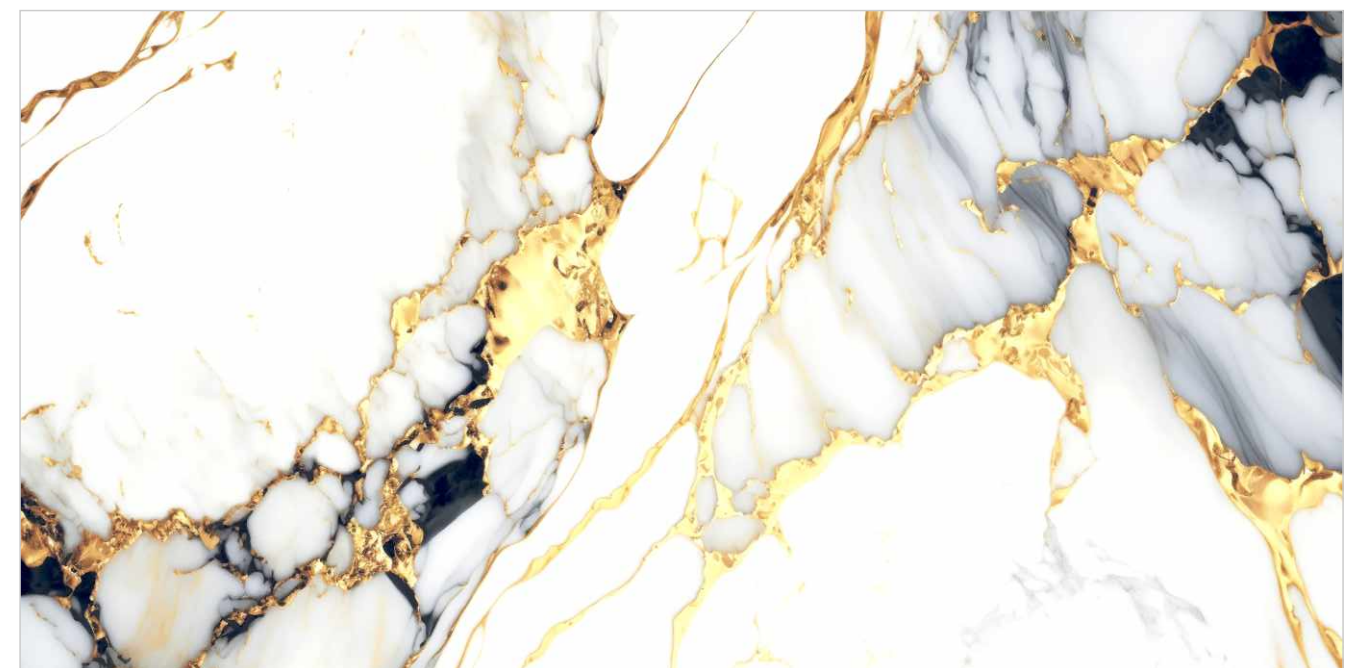

SURFACE :
Gold HIGH GLOSS

SP-HG-0510

Gold 20
HIGH GLOSS **24**

SP-HG-0511

Random : 02

PREVIEW || SP-HG-0511

INFORMATION

DIMENSION :
600X1200MM
60X120CM