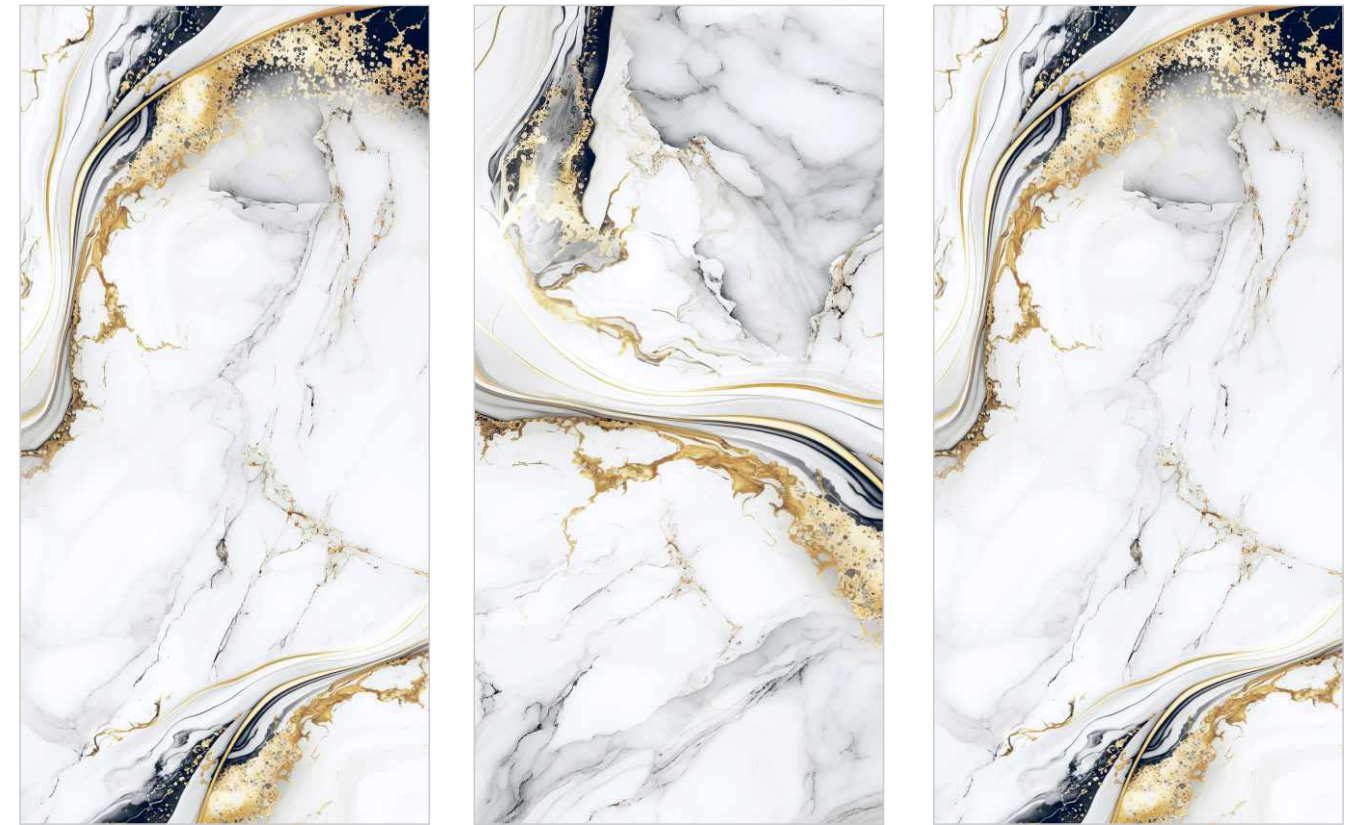

SP-HG-0521

Gold 20
HIGH GLOSS **24**

SP-HG-0522

Random : 02

PREVIEW || SP-HG-0522

INFORMATION

DIMENSION :
600X1200MM
60X120CM

SURFACE :
Gold HIGH GLOSS