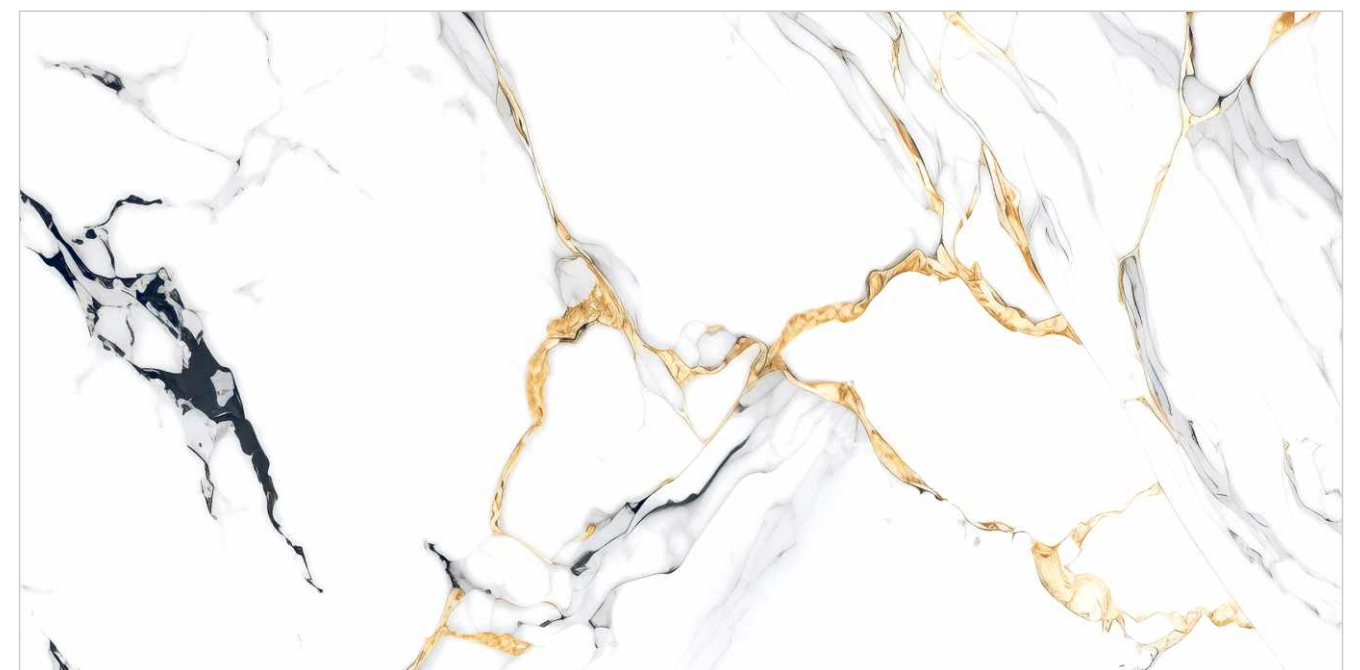

PREVIEW || SP-HG-0501

INFORMATION

DIMENSION :
600X1200MM
60X120CM

SURFACE :
Gold HIGH GLOSS

SP-HG-0501

SP-HG-0505

Random : 03

PREVIEW || SP-HG-0505