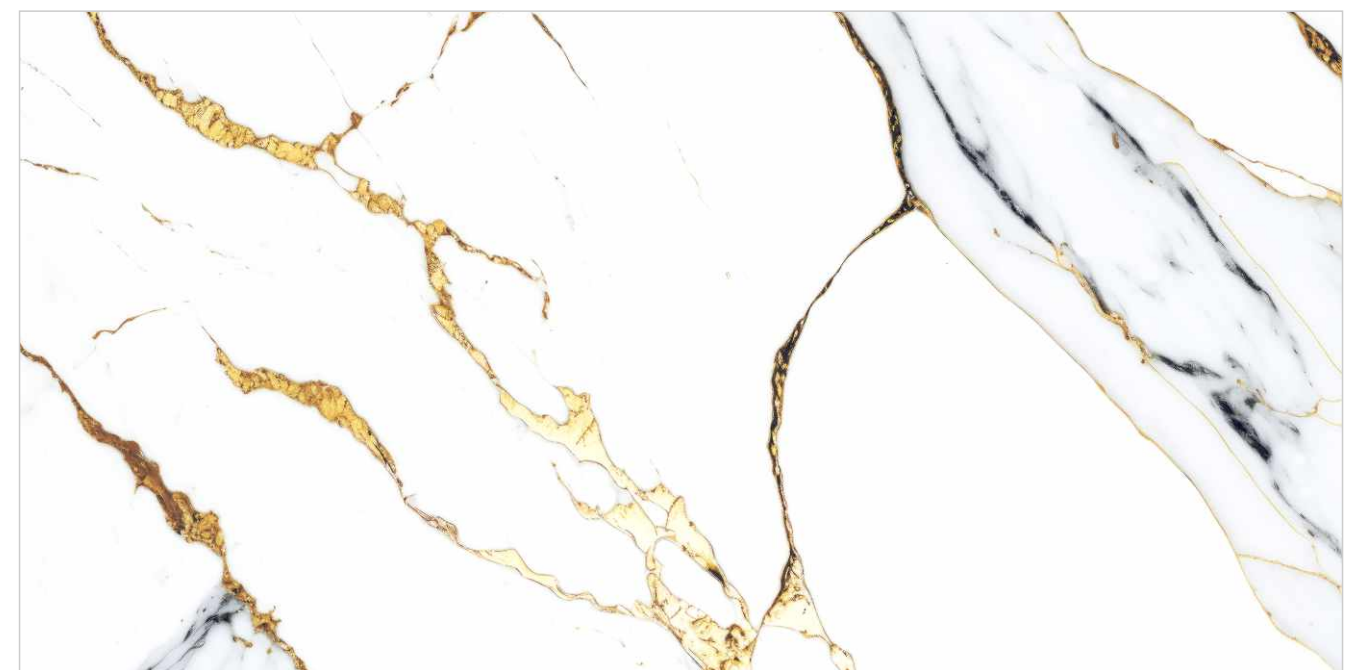

PREVIEW || SP-HG-0501

INFORMATION

DIMENSION :
600X1200MM
60X120CM

SURFACE :
Gold HIGH GLOSS

SP-HG-0501

SP-HG-0505

Random : 03

PREVIEW || SP-HG-0505