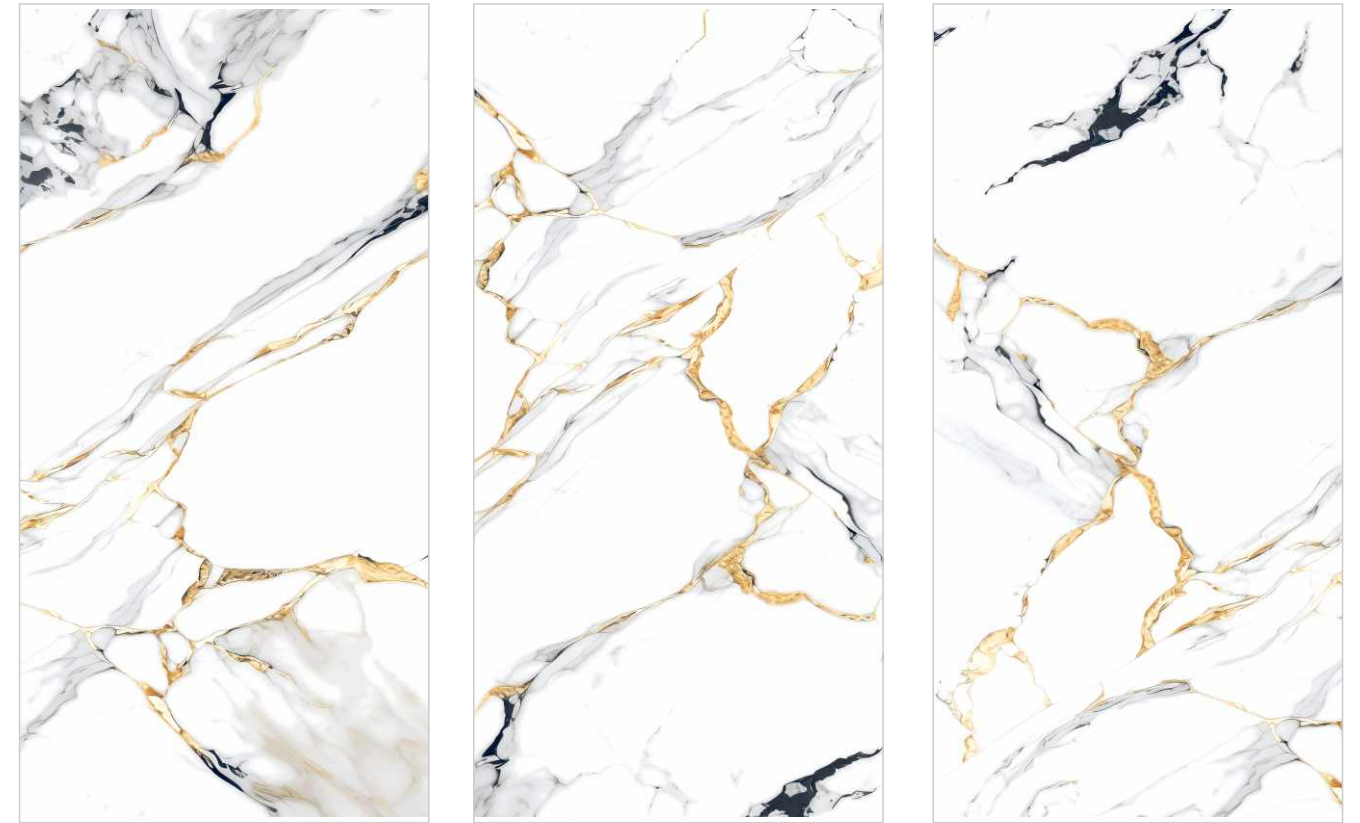

PREVIEW || SP-HG-0501

INFORMATION

DIMENSION :
600X1200MM
60X120CM

SURFACE :
Gold HIGH GLOSS

SP-HG-0501

SP-HG-0505

Random : 03

PREVIEW || SP-HG-0505