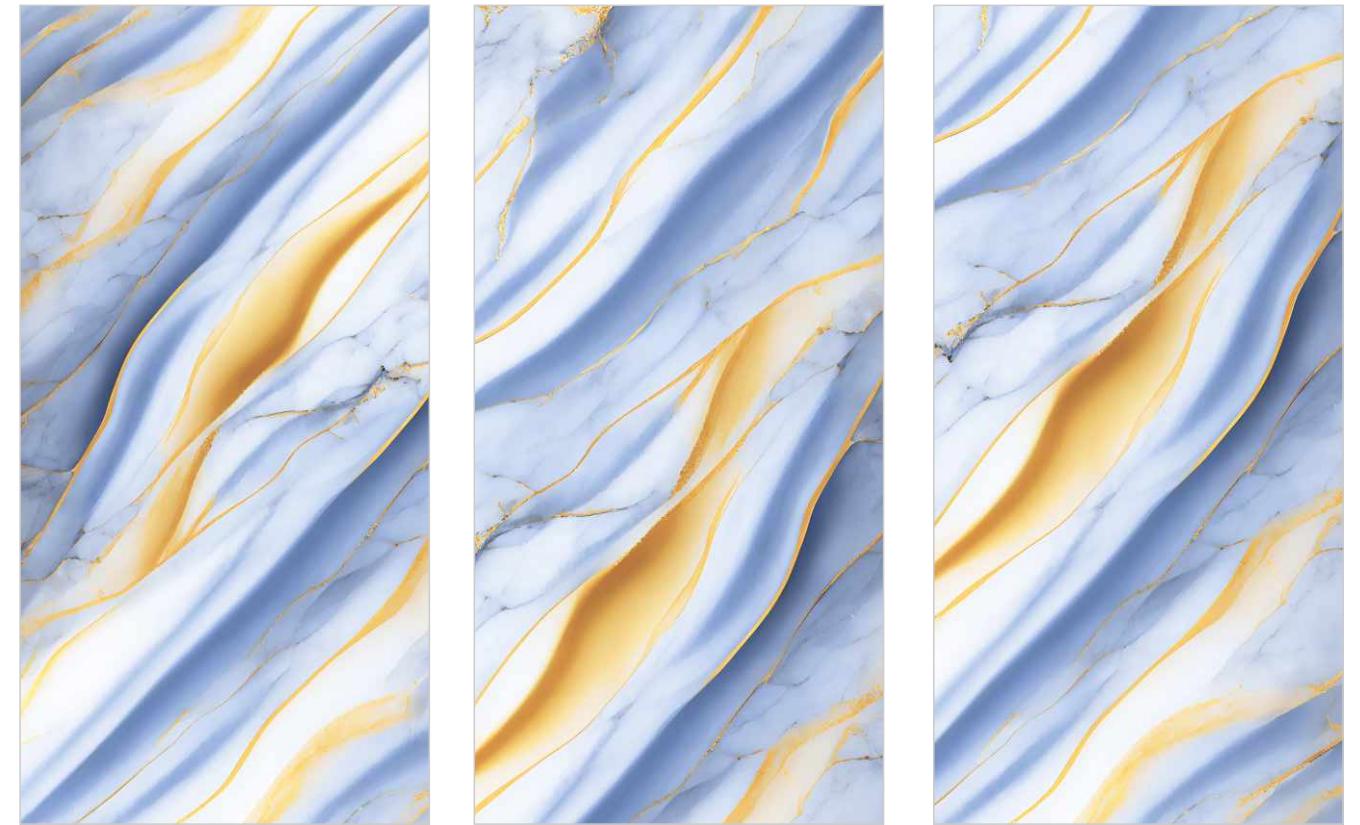

Gold 20
HIGH GLOSS **24**

SP-HG-0528

Random : 04

PREVIEW || SP-HG-0528

INFORMATION

DIMENSION :
600X1200MM
60X120CM

SURFACE :
Gold HIGH GLOSS

SP-HG-0528

Gold 20
HIGH GLOSS **24**

SP-HG-0529

Random : 04

PREVIEW || SP-HG-0529

INFORMATION

DIMENSION :
600X1200MM
60X120CM

SURFACE :
Gold HIGH GLOSS

SP-HG-0529

Gold 20
HIGH GLOSS **24**

SP-HG-0535

Random : 03

PREVIEW || SP-HG-0535

INFORMATION

DIMENSION :
600X1200MM
60X120CM

SURFACE :
Gold HIGH GLOSS

SP-HG-0535