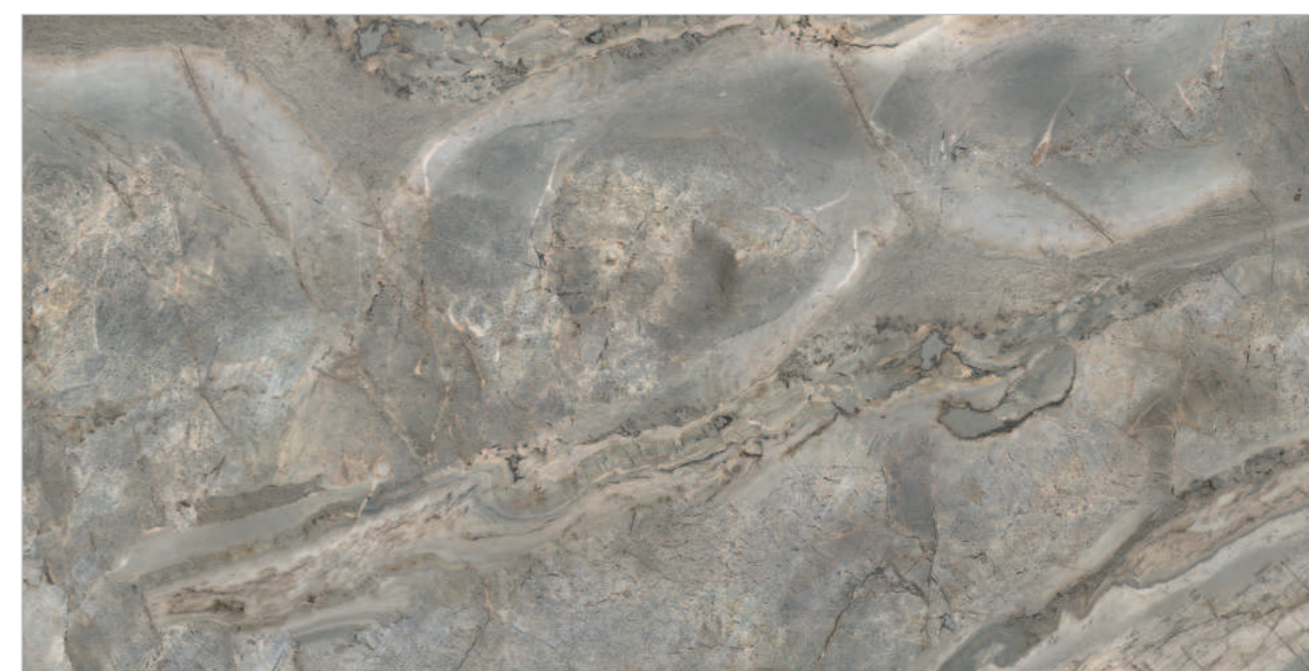

SURFACE :  
GLOSSY SURFACE

ONYX WAVES

**OROBICO CREST**

Random : 04

PREVIEW || OROBICO CREST

**INFORMATION**

DIMENSION :  
600X1200MM  
60X120CM

SURFACE :  
GLOSSY SURFACE