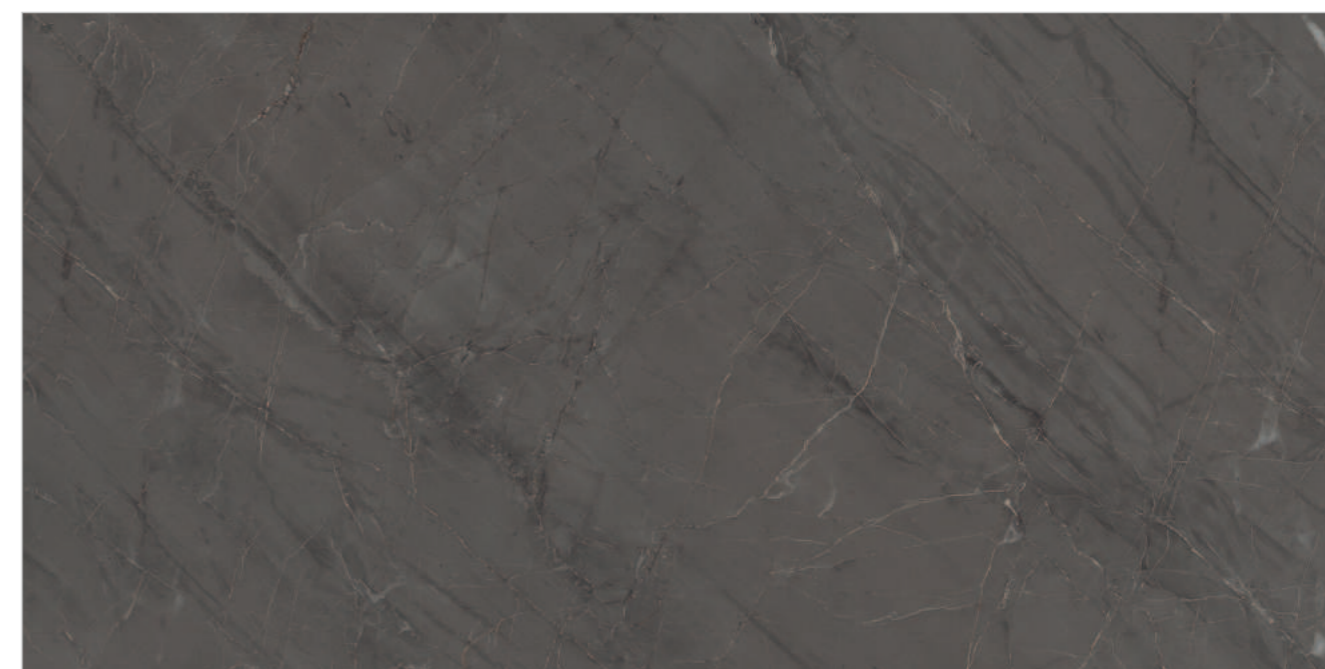

INFORMATION

DIMENSION :
600X1200MM
60X120CM

SURFACE :
GLOSSY SURFACE