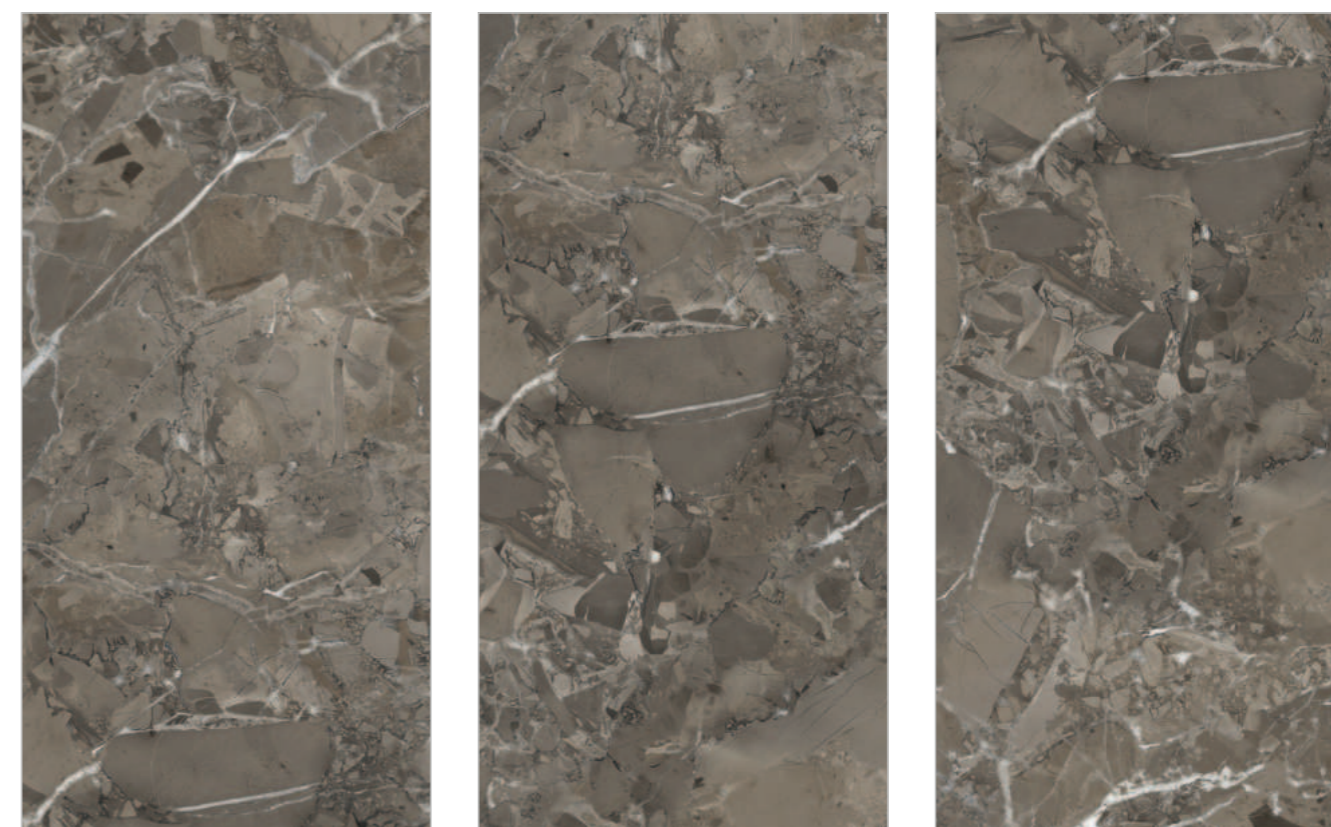

INFORMATION

DIMENSION :
600X1200MM
60X120CM

SURFACE :
GLOSSY SURFACE