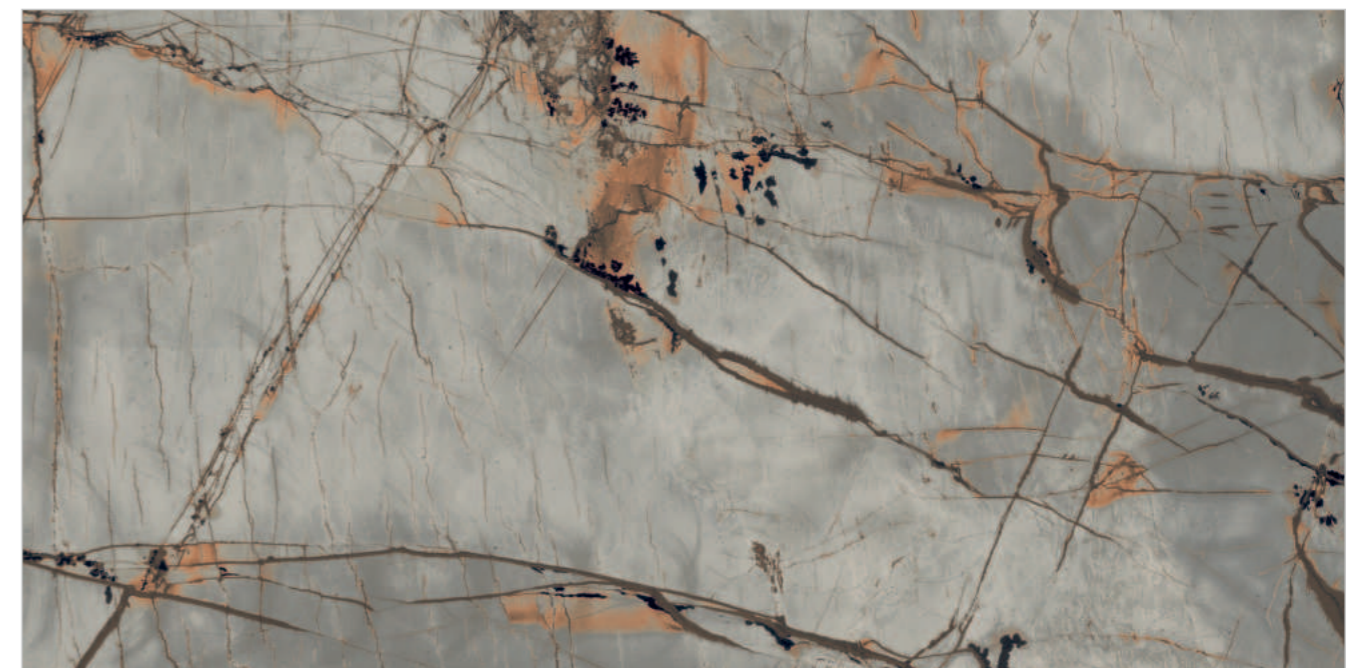

INFORMATION

DIMENSION :
600X1200MM
60X120CM

SURFACE :
GLOSSY SURFACE