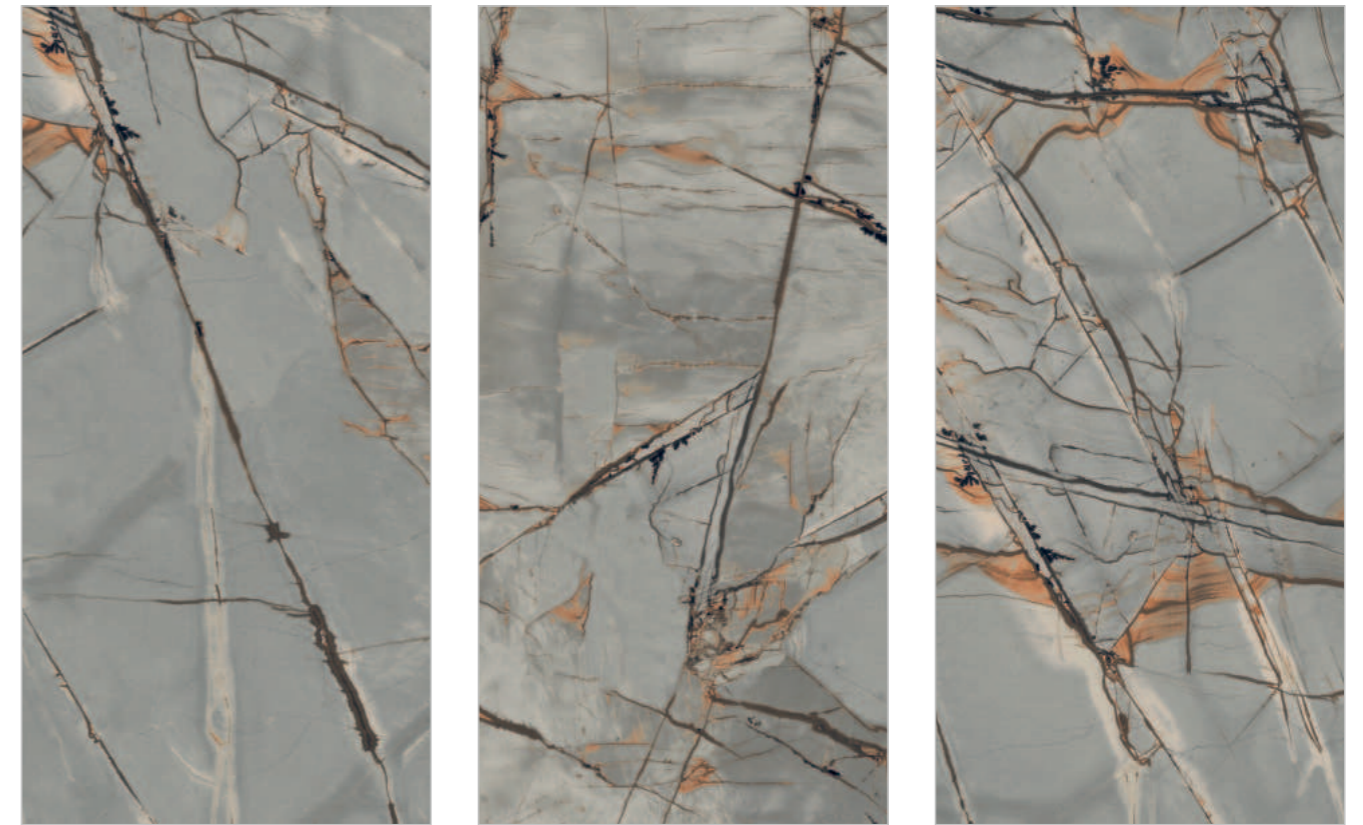

INFORMATION

DIMENSION :
600X1200MM
60X120CM

SURFACE :
GLOSSY SURFACE