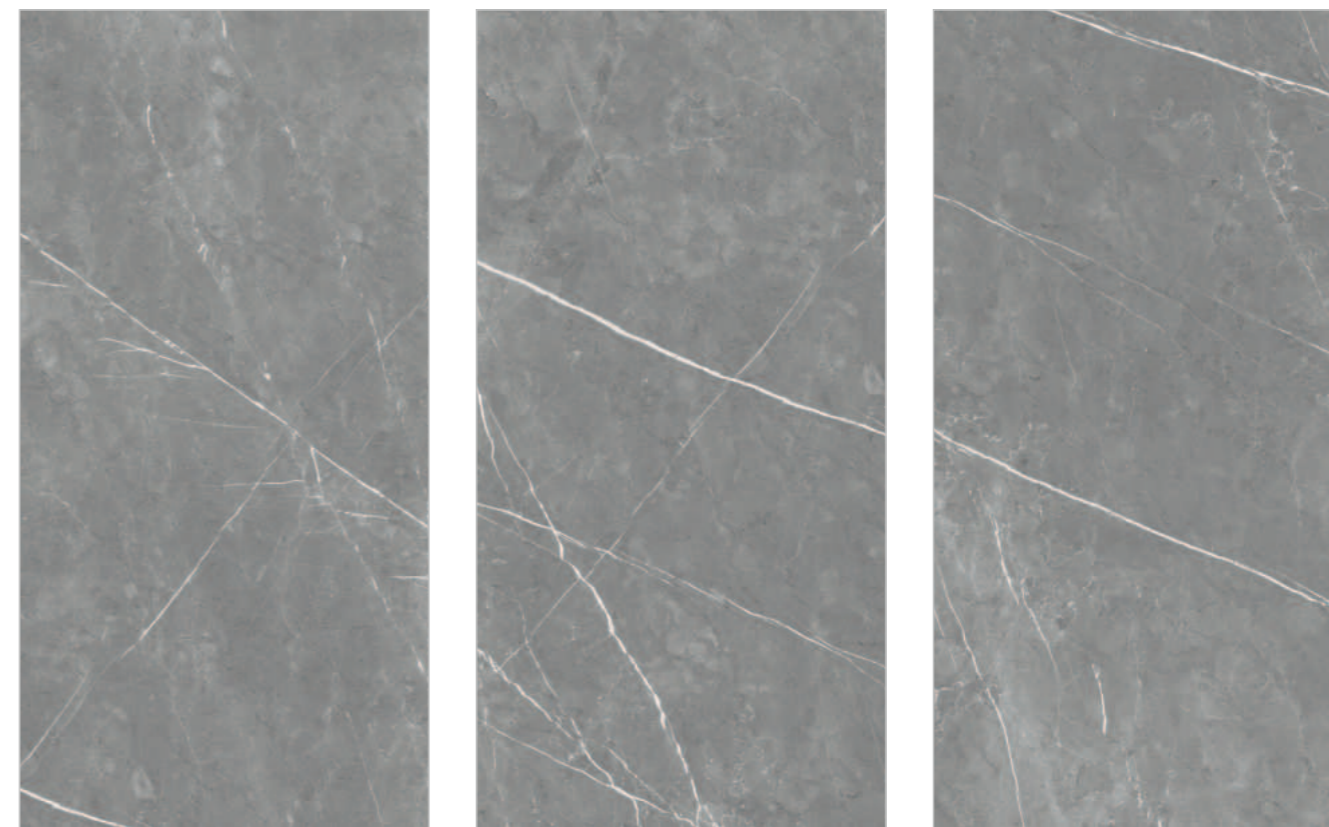

PREVIEW || PERSIAN NERO

**INFORMATION**

DIMENSION :  
600X1200MM  
60X120CM

SURFACE :  
GLOSSY SURFACE

PERSIAN NERO

**PIETRA GUNMETAL**

Random : 03

PREVIEW || PIETRA GUNMETAL