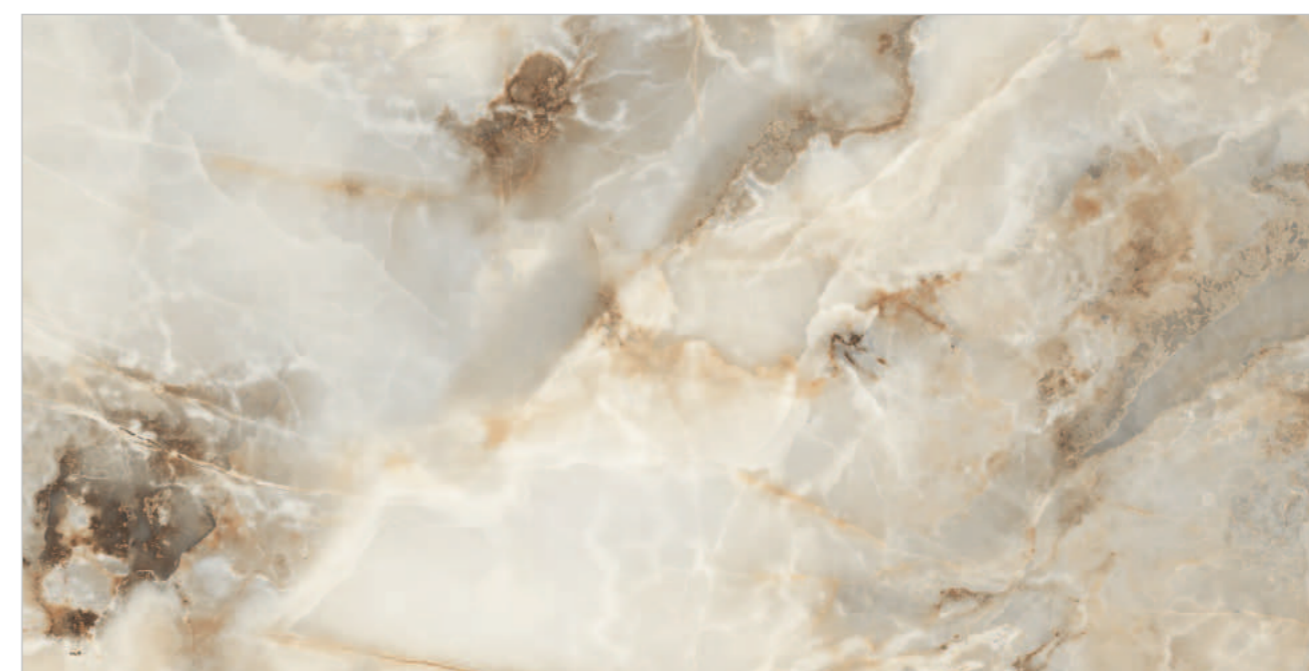

INFORMATION

DIMENSION :
600X1200MM
60X120CM

SURFACE :
GLOSSY SURFACE