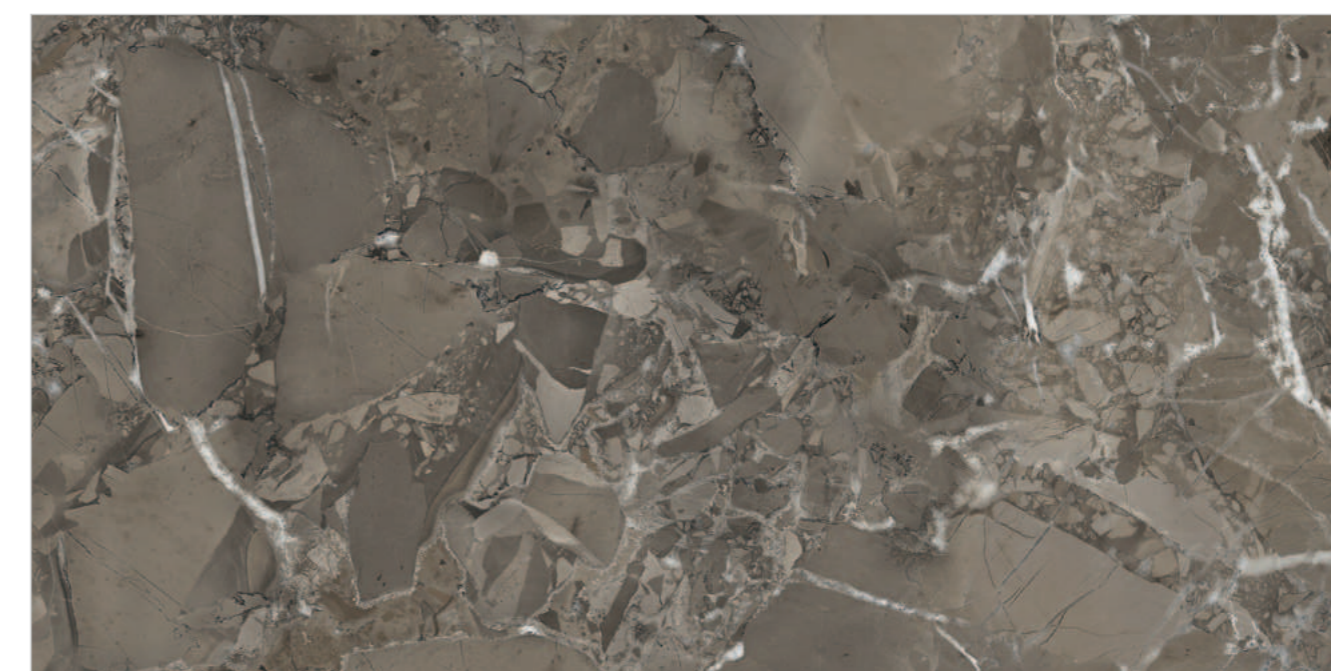

INFORMATION

DIMENSION :
600X1200MM
60X120CM

SURFACE :
GLOSSY SURFACE