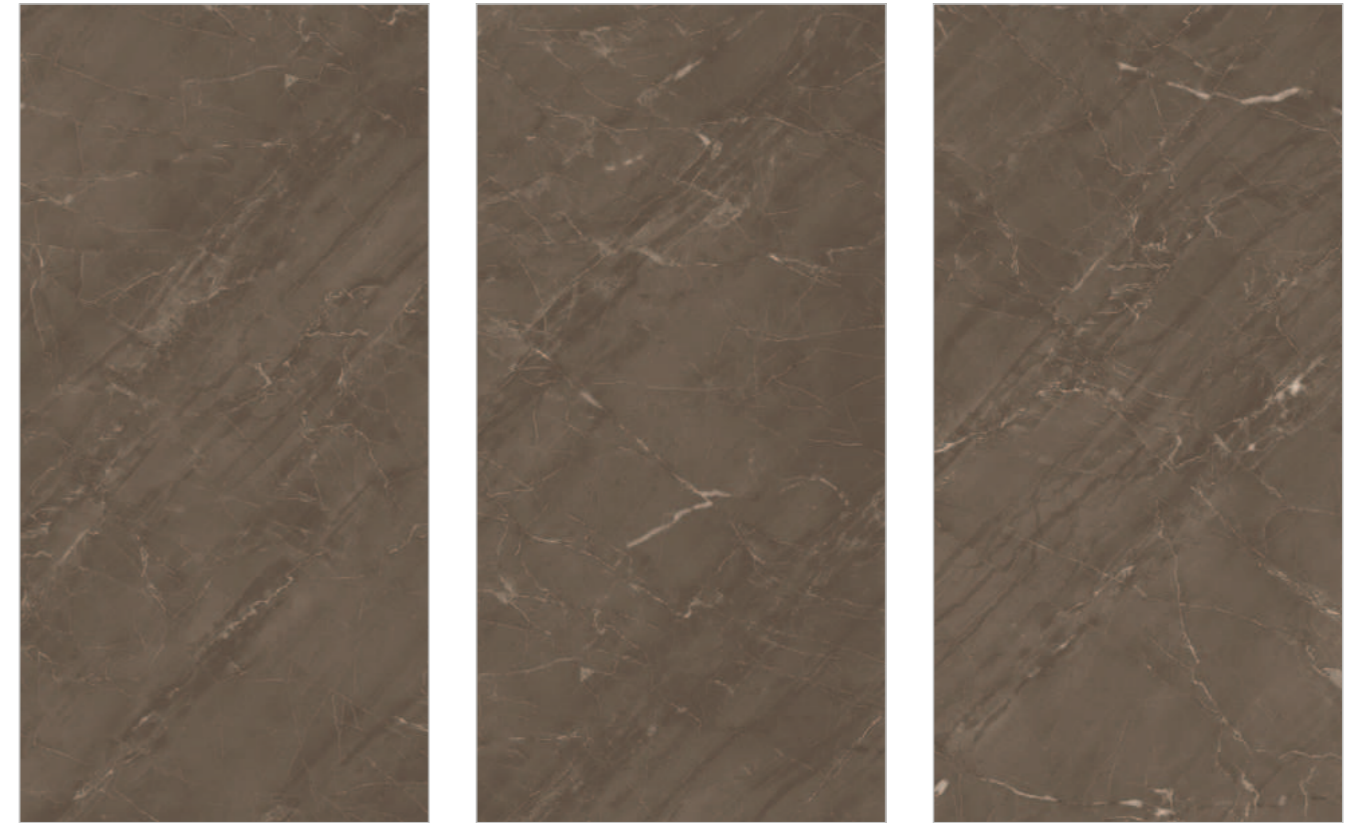

INFORMATION

DIMENSION :
600X1200MM
60X120CM

SURFACE :
GLOSSY SURFACE