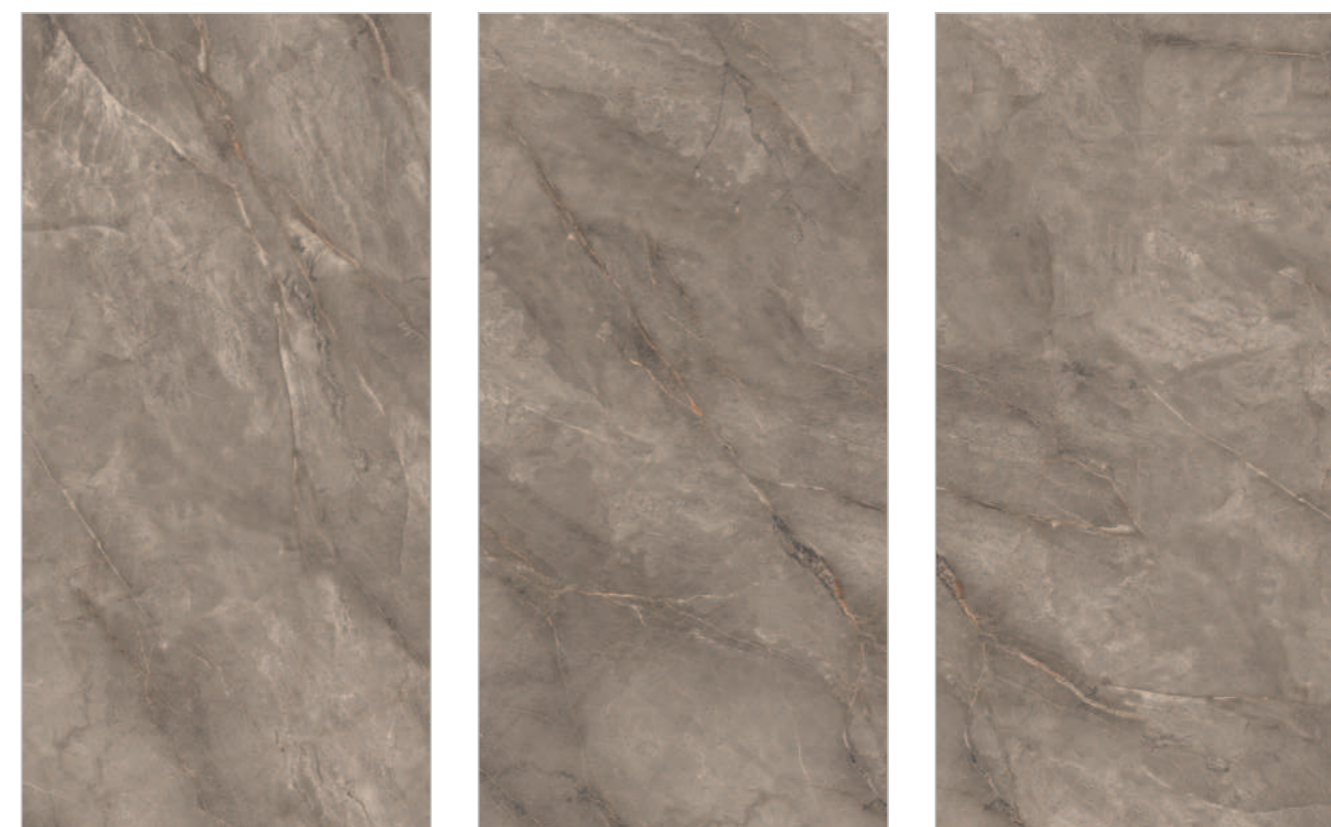

INFORMATION

DIMENSION :
600X1200MM
60X120CM

SURFACE :
GLOSSY SURFACE