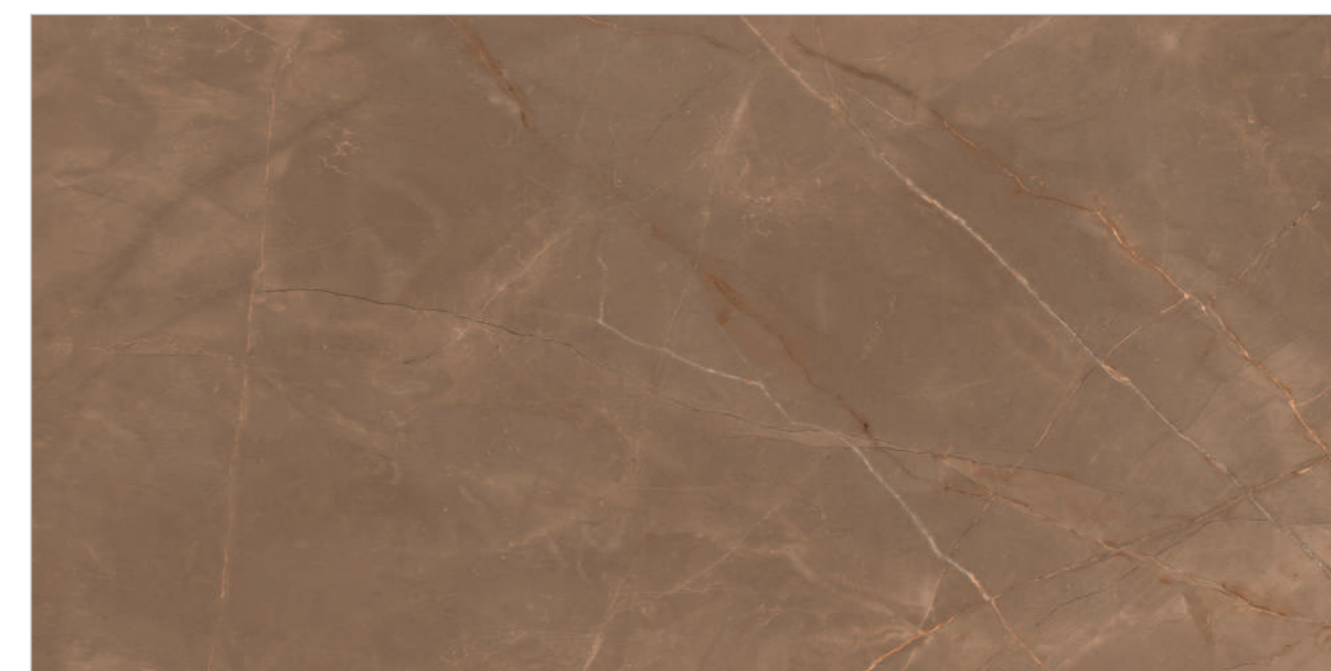

INFORMATION

DIMENSION :
600X1200MM
60X120CM

SURFACE :
GLOSSY SURFACE