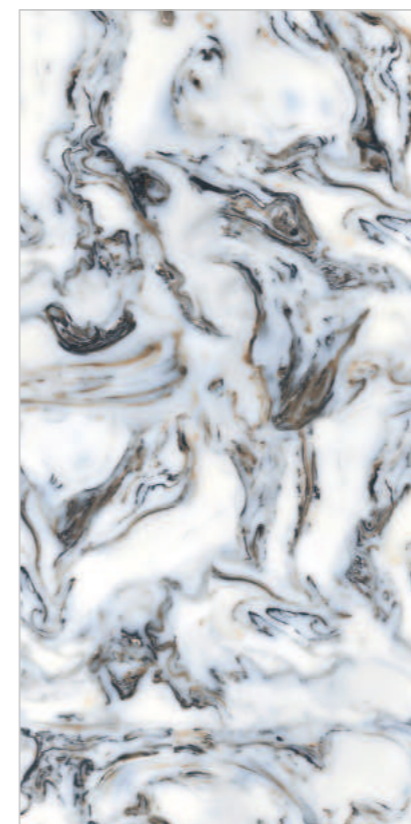

SURFACE :
GLOSSY SURFACE

DYNA SUPREME

EPOXY BLUE

Random : 02

PREVIEW || EPOXY BLUE

INFORMATION

DIMENSION :
600X1200MM
60X120CM

SURFACE :
GLOSSY SURFACE