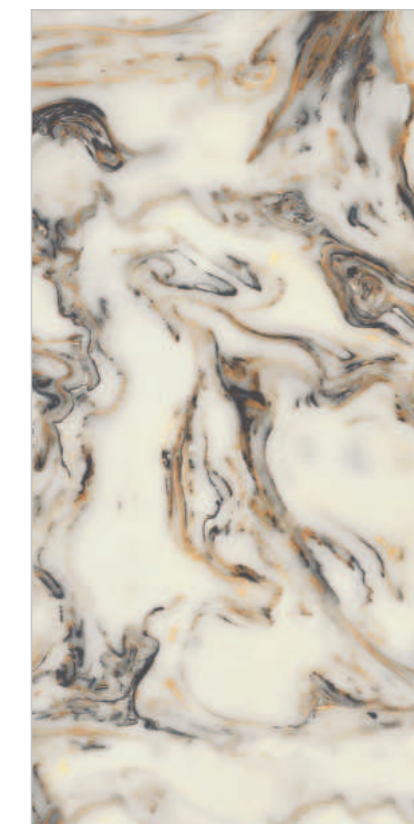

INFORMATION

DIMENSION :
600X1200MM
60X120CM

SURFACE :
GLOSSY SURFACE