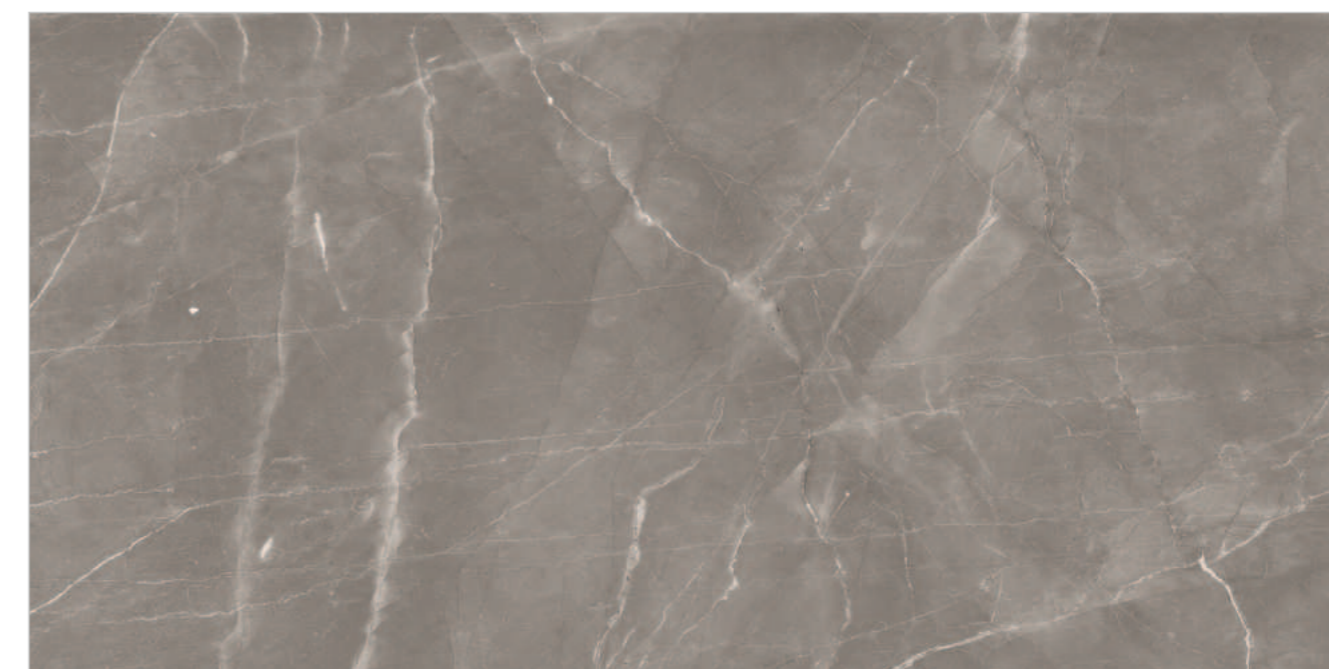

INFORMATION

DIMENSION :
600X1200MM
60X120CM

SURFACE :
GLOSSY SURFACE