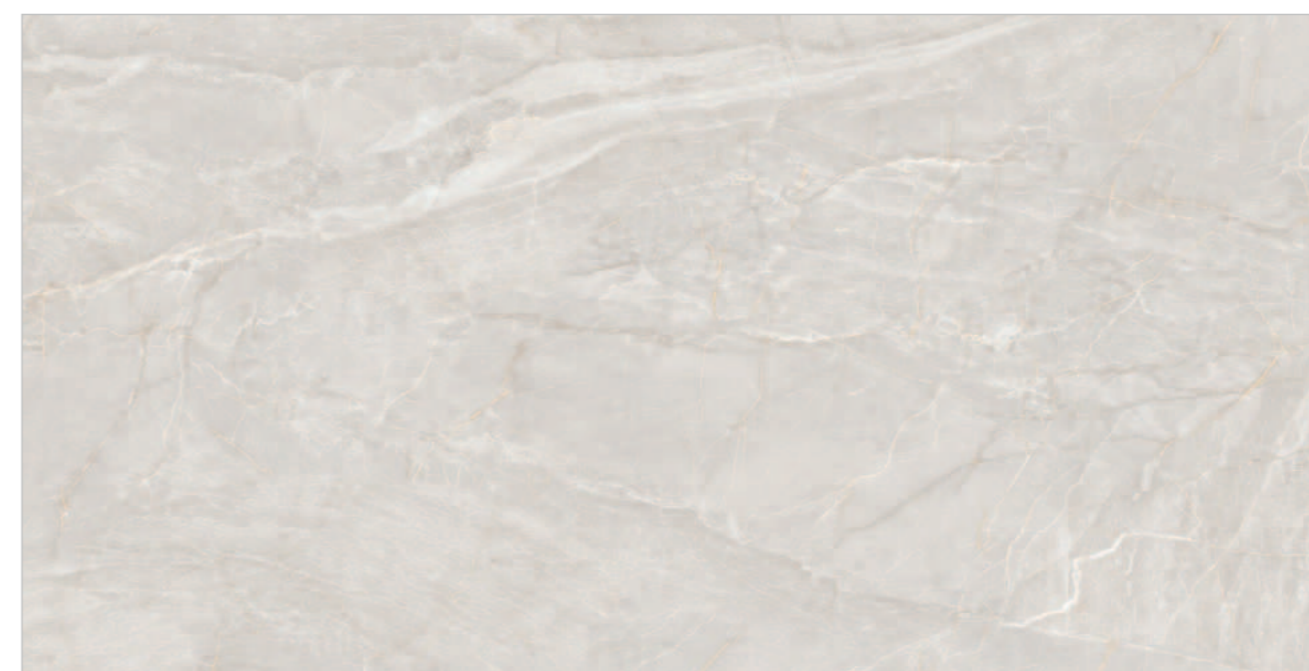

INFORMATION

DIMENSION :
600X1200MM
60X120CM

SURFACE :
GLOSSY SURFACE