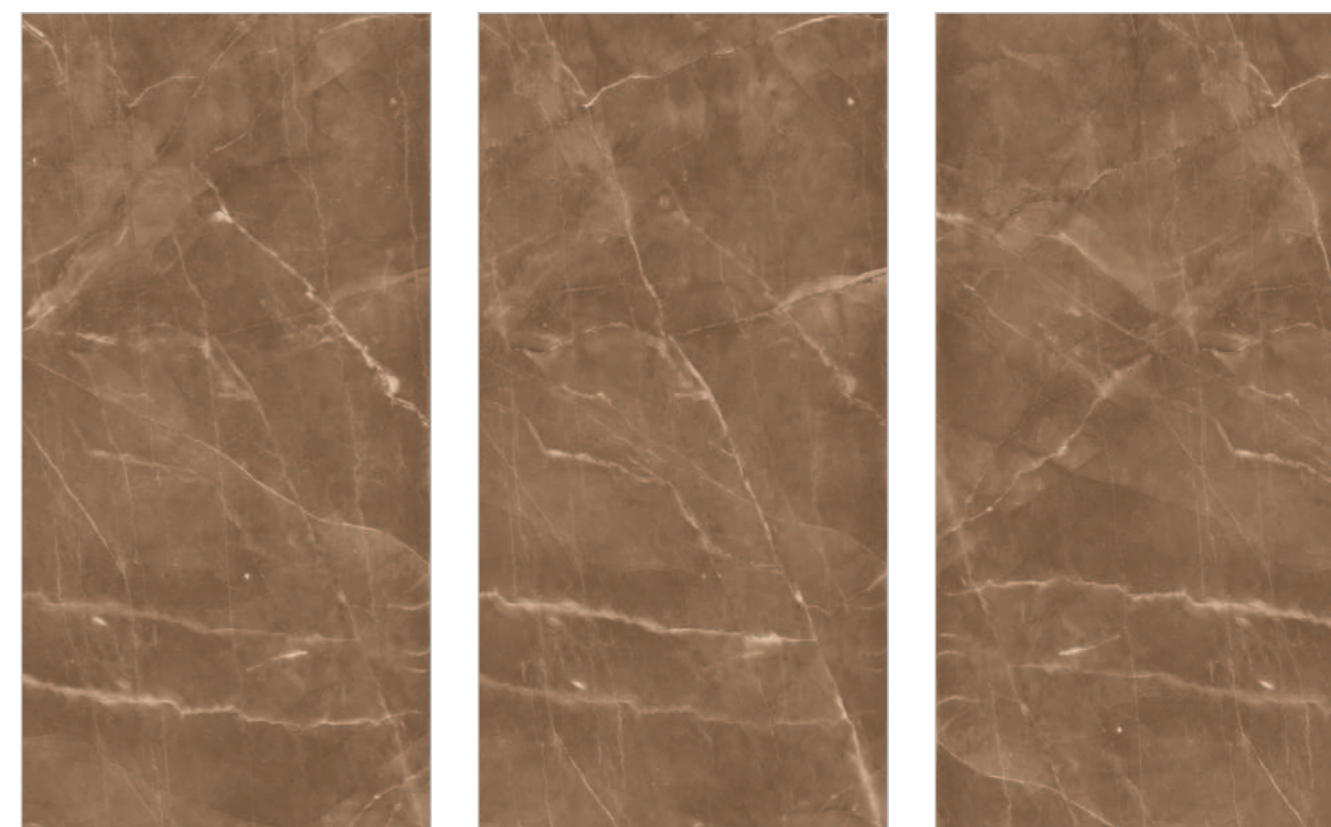

INFORMATION

DIMENSION :
600X1200MM
60X120CM

SURFACE :
GLOSSY SURFACE