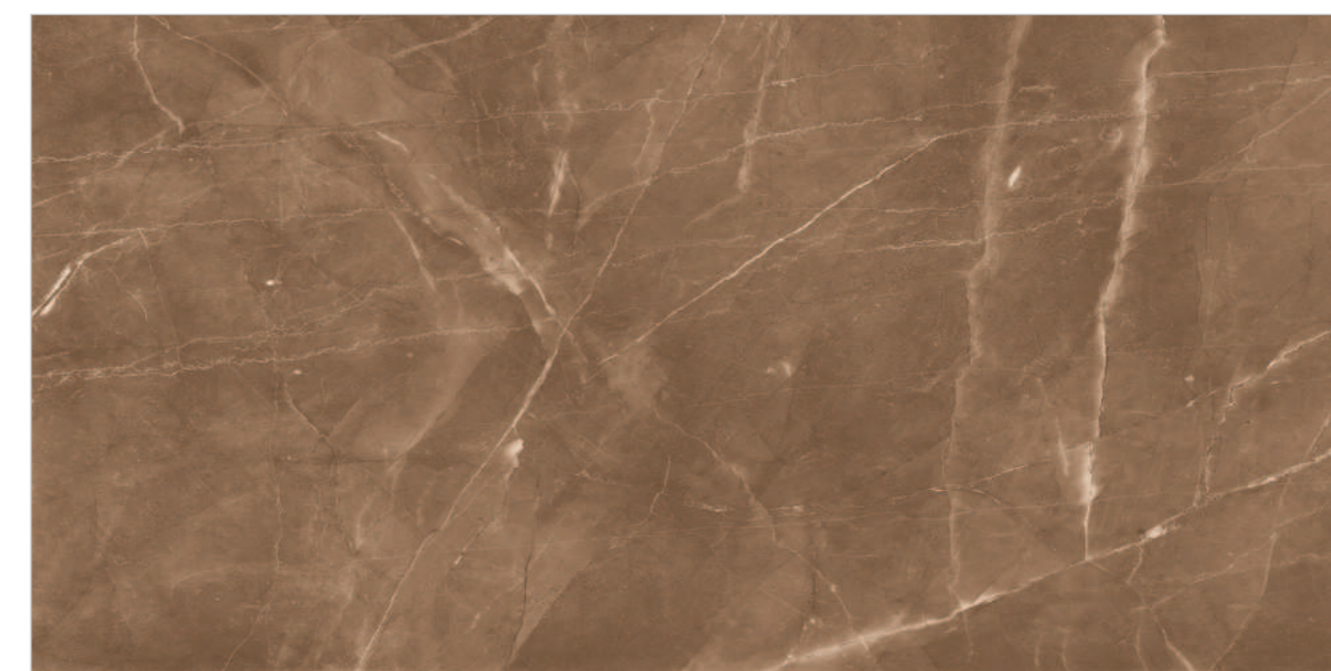

INFORMATION

DIMENSION :
600X1200MM
60X120CM

SURFACE :
GLOSSY SURFACE