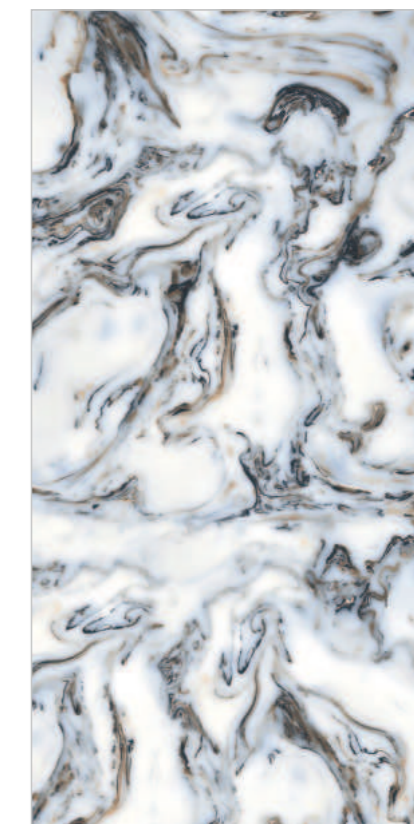

SURFACE :
GLOSSY SURFACE

DYNA SUPREME

EPOXY BLUE

Random : 02

PREVIEW || EPOXY BLUE

INFORMATION

DIMENSION :
600X1200MM
60X120CM

SURFACE :
GLOSSY SURFACE