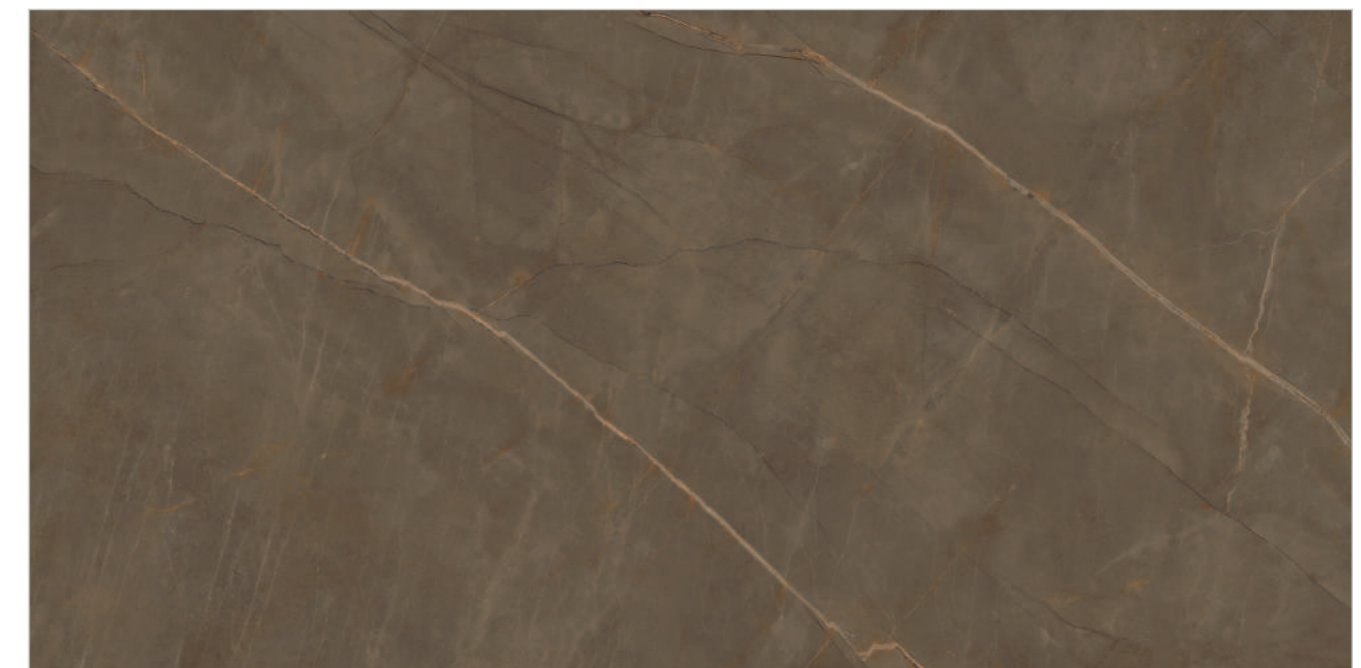

INFORMATION

DIMENSION :
600X1200MM
60X120CM

SURFACE :
GLOSSY SURFACE