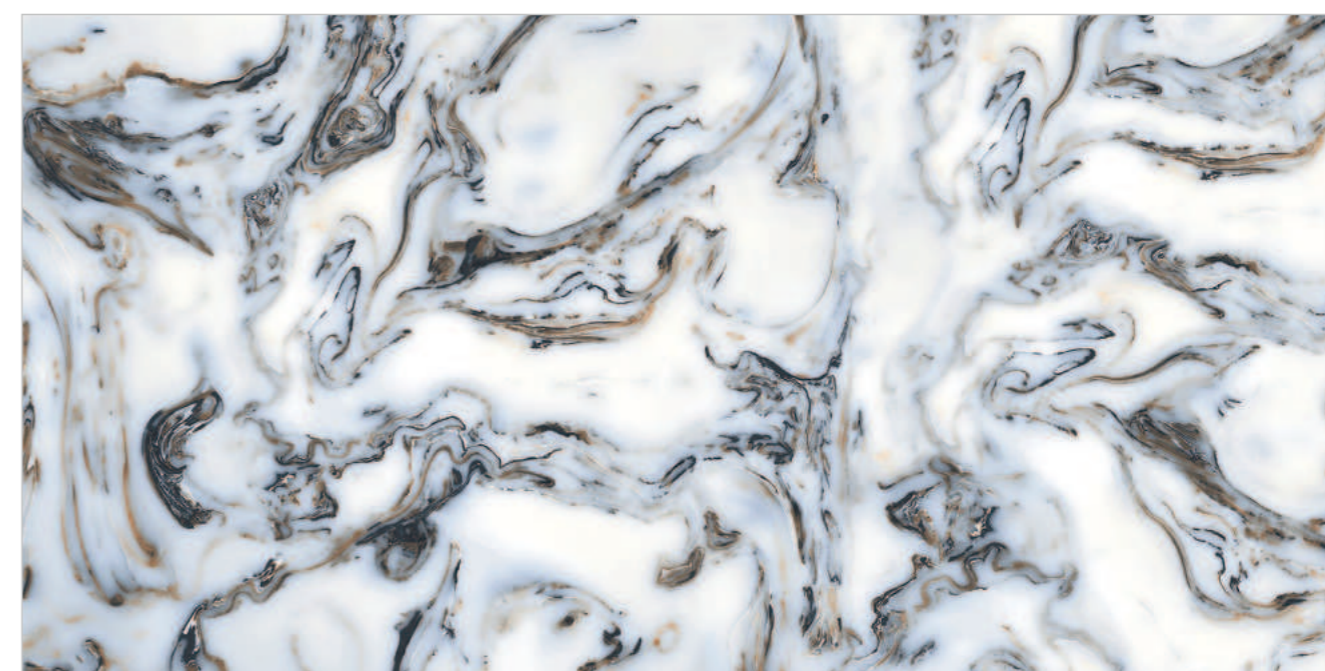

SURFACE :
GLOSSY SURFACE

DYNA SUPREME

EPOXY BLUE

Random : 02

PREVIEW || EPOXY BLUE

INFORMATION

DIMENSION :
600X1200MM
60X120CM

SURFACE :
GLOSSY SURFACE