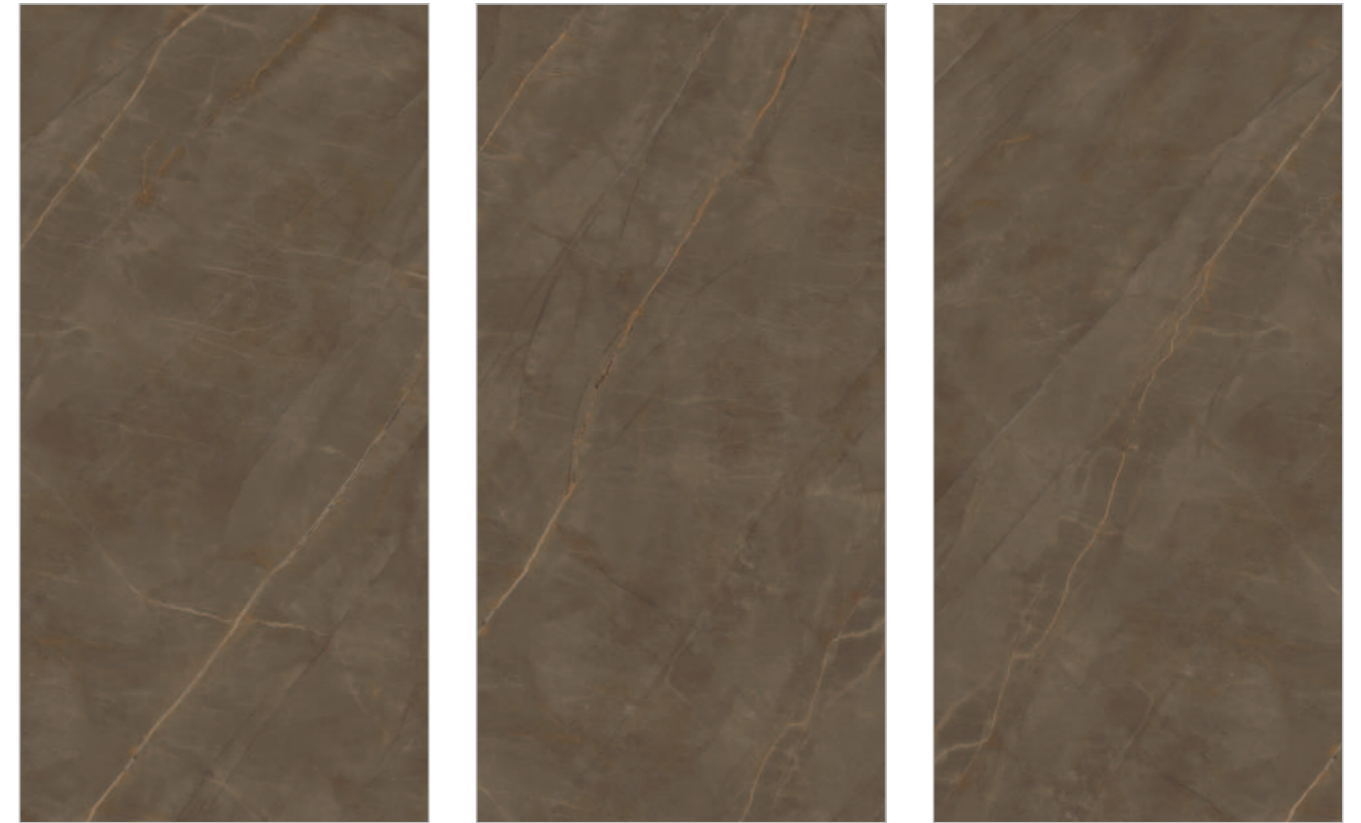

INFORMATION

DIMENSION :
600X1200MM
60X120CM

SURFACE :
GLOSSY SURFACE