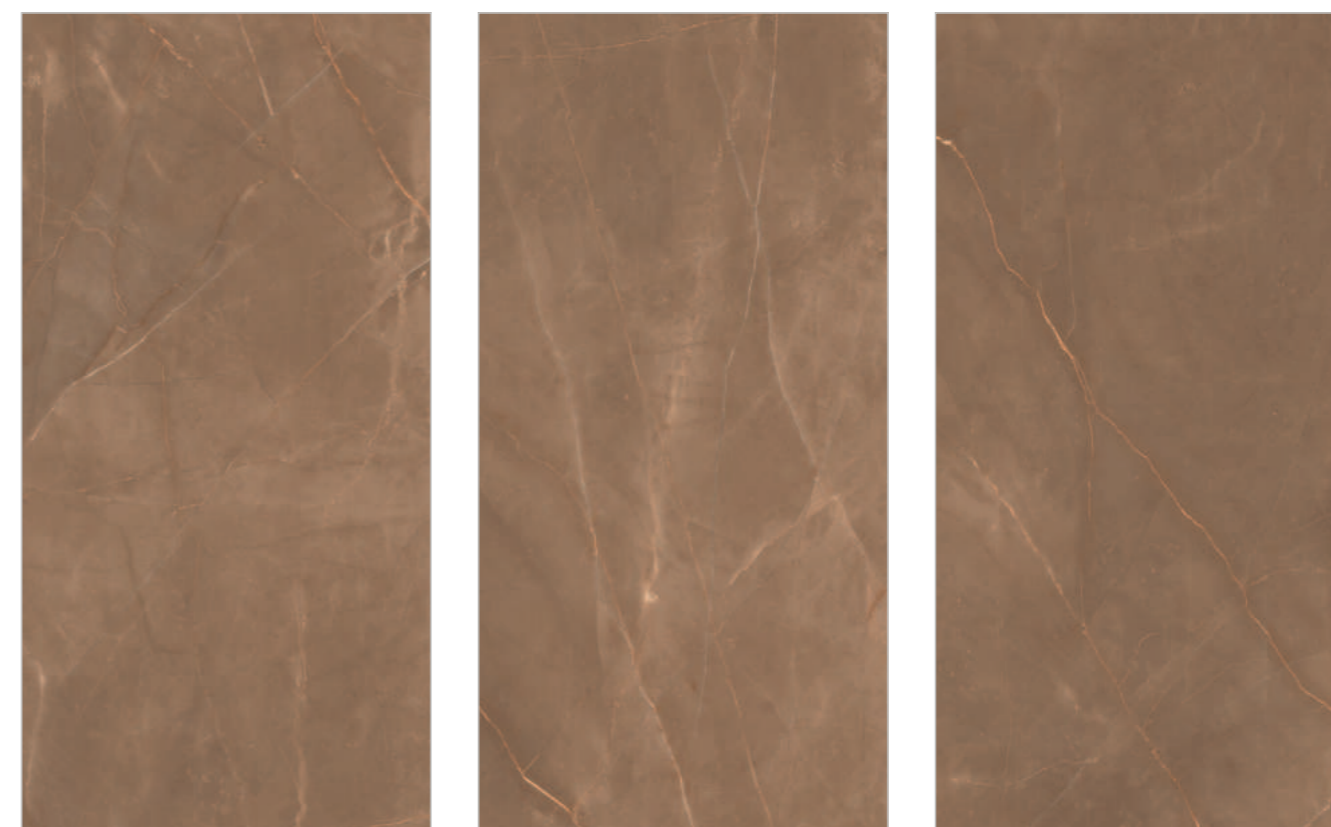

INFORMATION

DIMENSION :
600X1200MM
60X120CM

SURFACE :
GLOSSY SURFACE