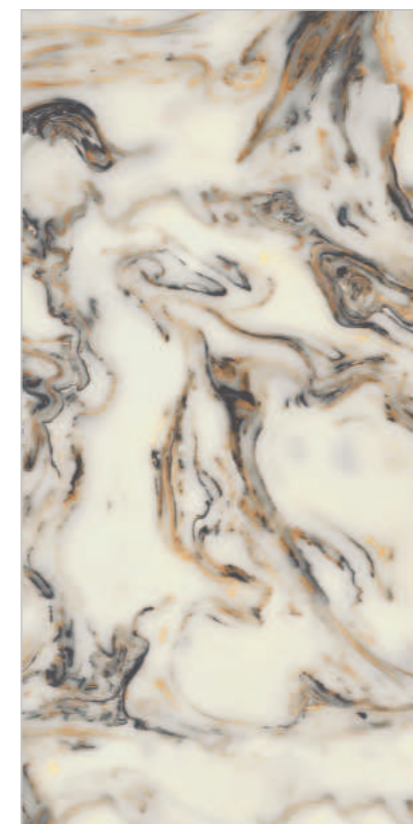

INFORMATION

DIMENSION :
600X1200MM
60X120CM

SURFACE :
GLOSSY SURFACE