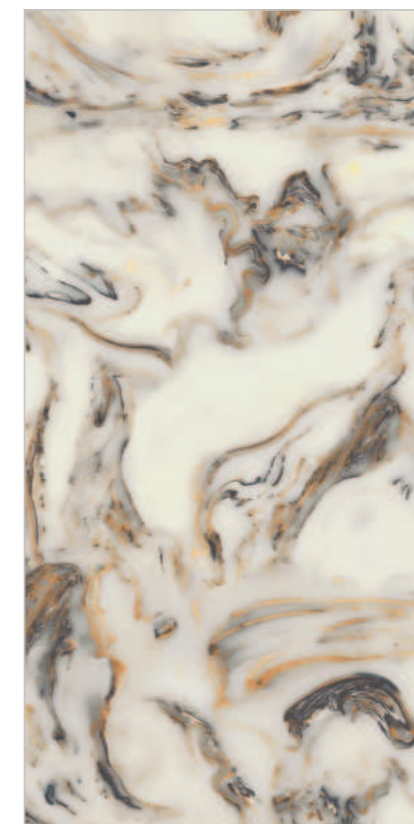

INFORMATION

DIMENSION :
600X1200MM
60X120CM

SURFACE :
GLOSSY SURFACE