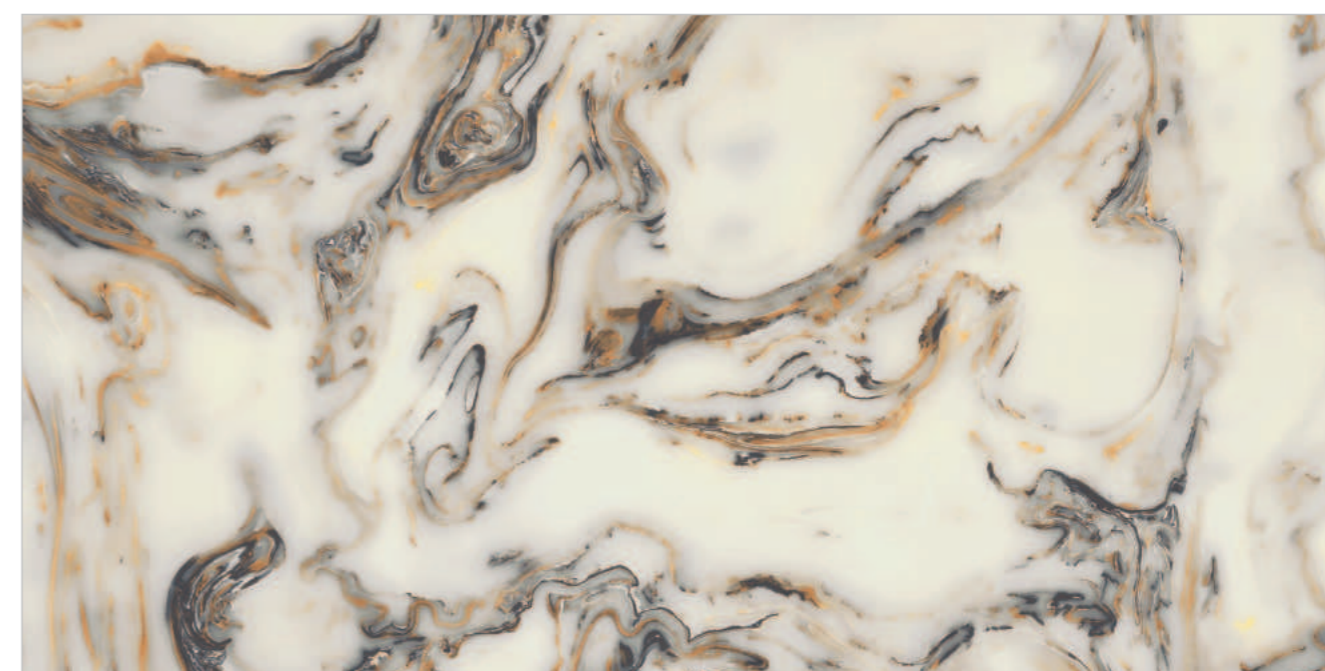

INFORMATION

DIMENSION :
600X1200MM
60X120CM

SURFACE :
GLOSSY SURFACE