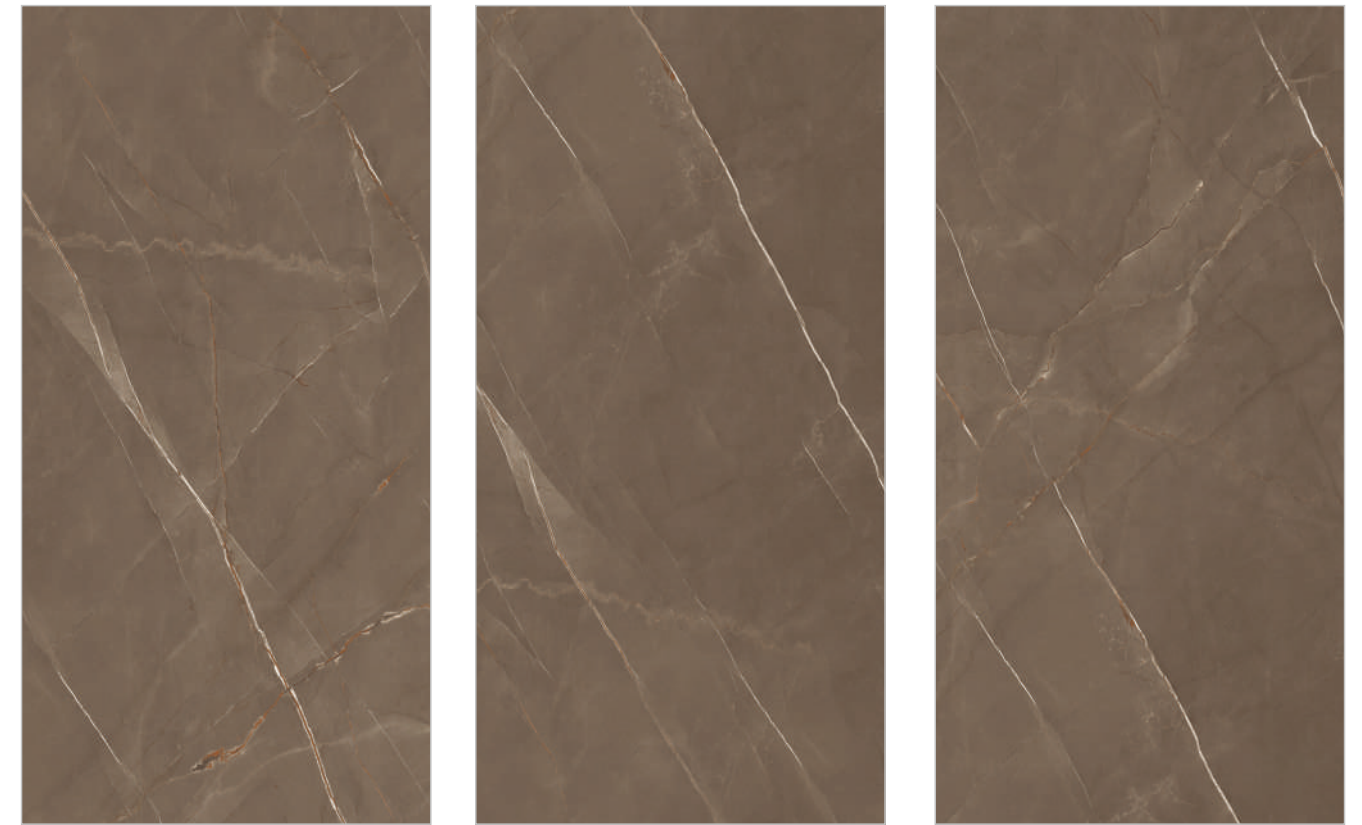

PREVIEW || ARMANI LORIAL BROWN

INFORMATION

DIMENSION :
600X1200MM
60X120CM

SURFACE :
GLOSSY SURFACE

ARMANI LORIAL BROWN

ARMANI LORIAL CAFE

Random : 04

PREVIEW || ARMANI LORIAL CAFE