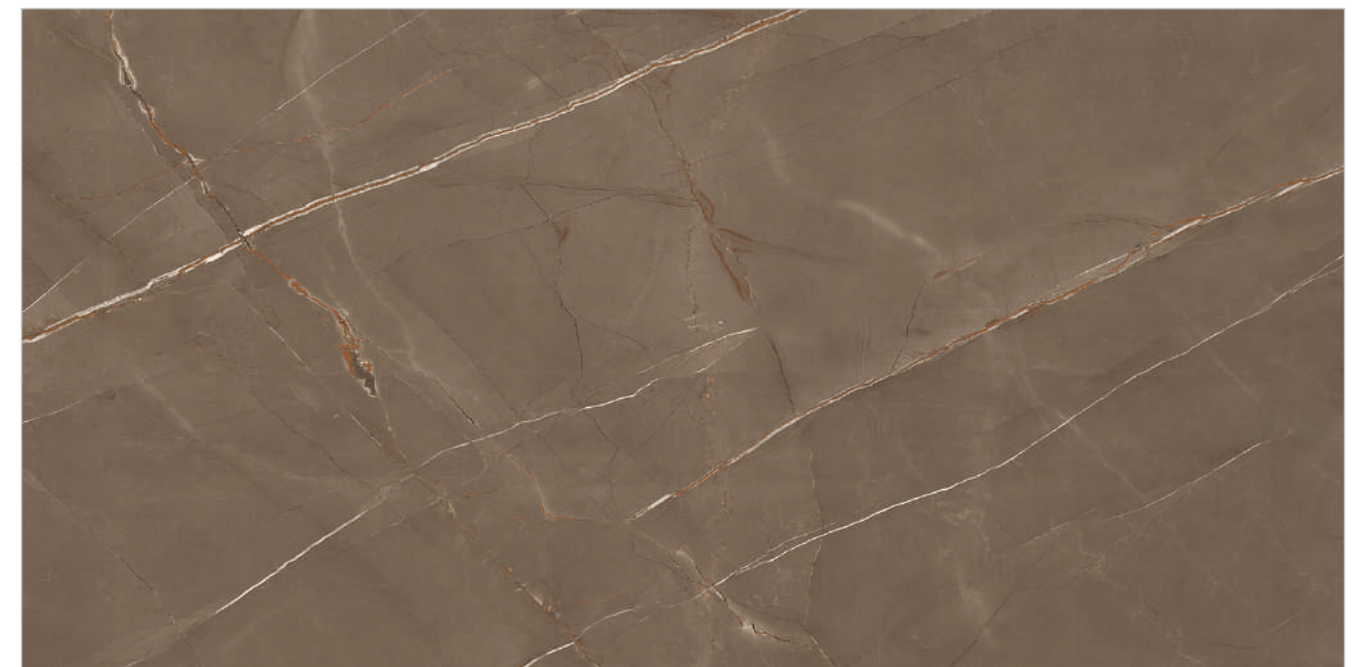

PREVIEW || ARMANI LORIAL BROWN

INFORMATION

DIMENSION :
600X1200MM
60X120CM

SURFACE :
GLOSSY SURFACE

ARMANI LORIAL BROWN

ARMANI LORIAL CAFE

Random : 04

PREVIEW || ARMANI LORIAL CAFE