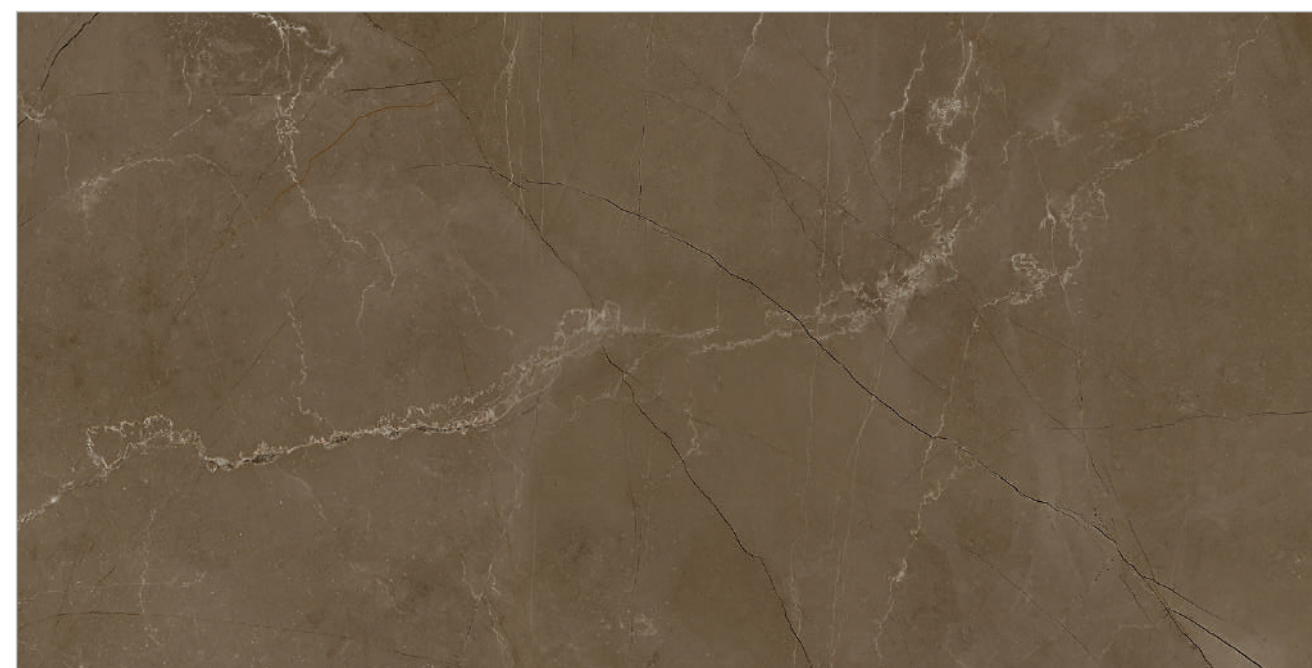

INFORMATION

DIMENSION :
600X1200MM
60X120CM

SURFACE :
GLOSSY SURFACE