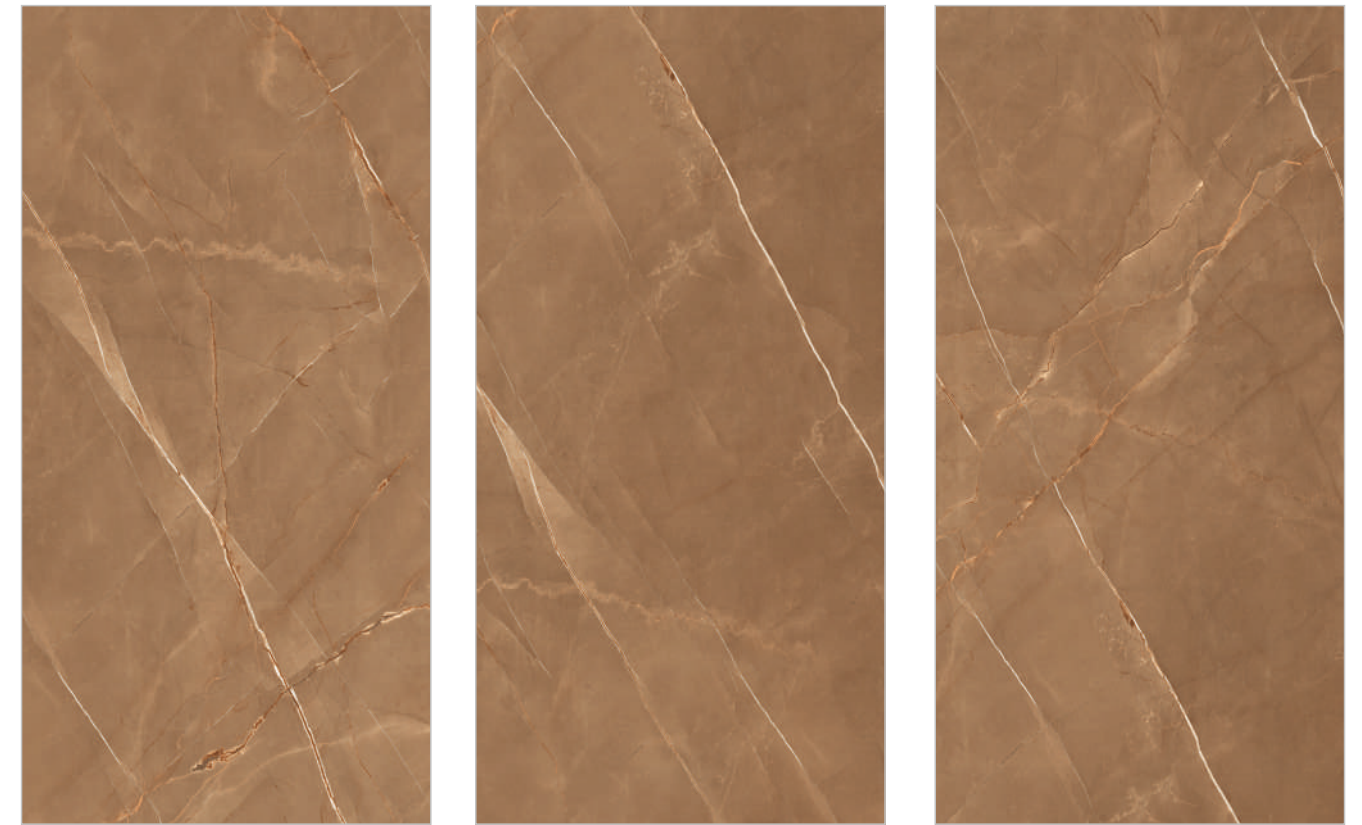

INFORMATION

DIMENSION :
600X1200MM
60X120CM

SURFACE :
GLOSSY SURFACE