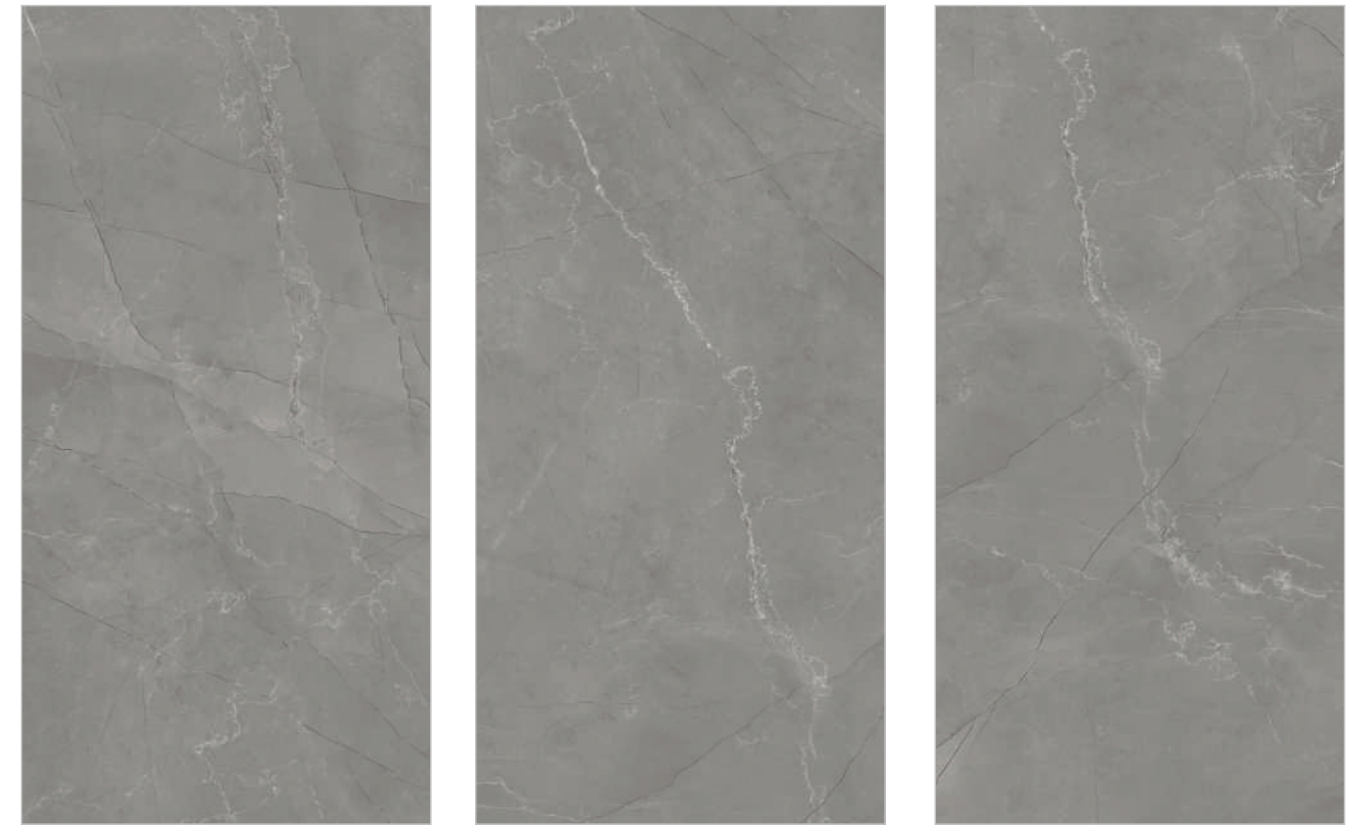

INFORMATION

DIMENSION :
600X1200MM
60X120CM

SURFACE :
GLOSSY SURFACE