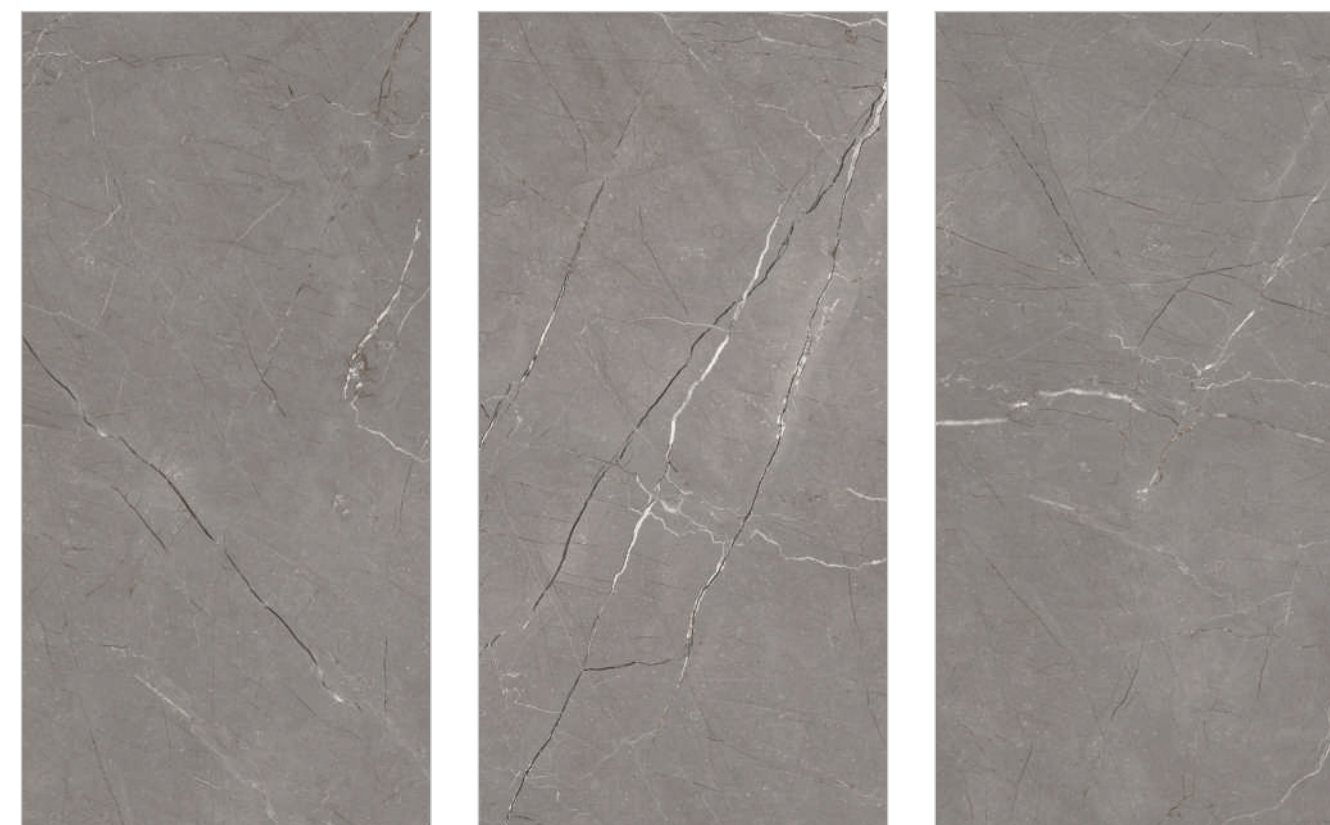

PREVIEW || BRIO BIANCO WT

INFORMATION

DIMENSION :
600X1200MM
60X120CM

SURFACE :
GLOSSY SURFACE

BRIO BIANCO WT

BRIO CARBON

Random : 04

PREVIEW || BRIO CARBON