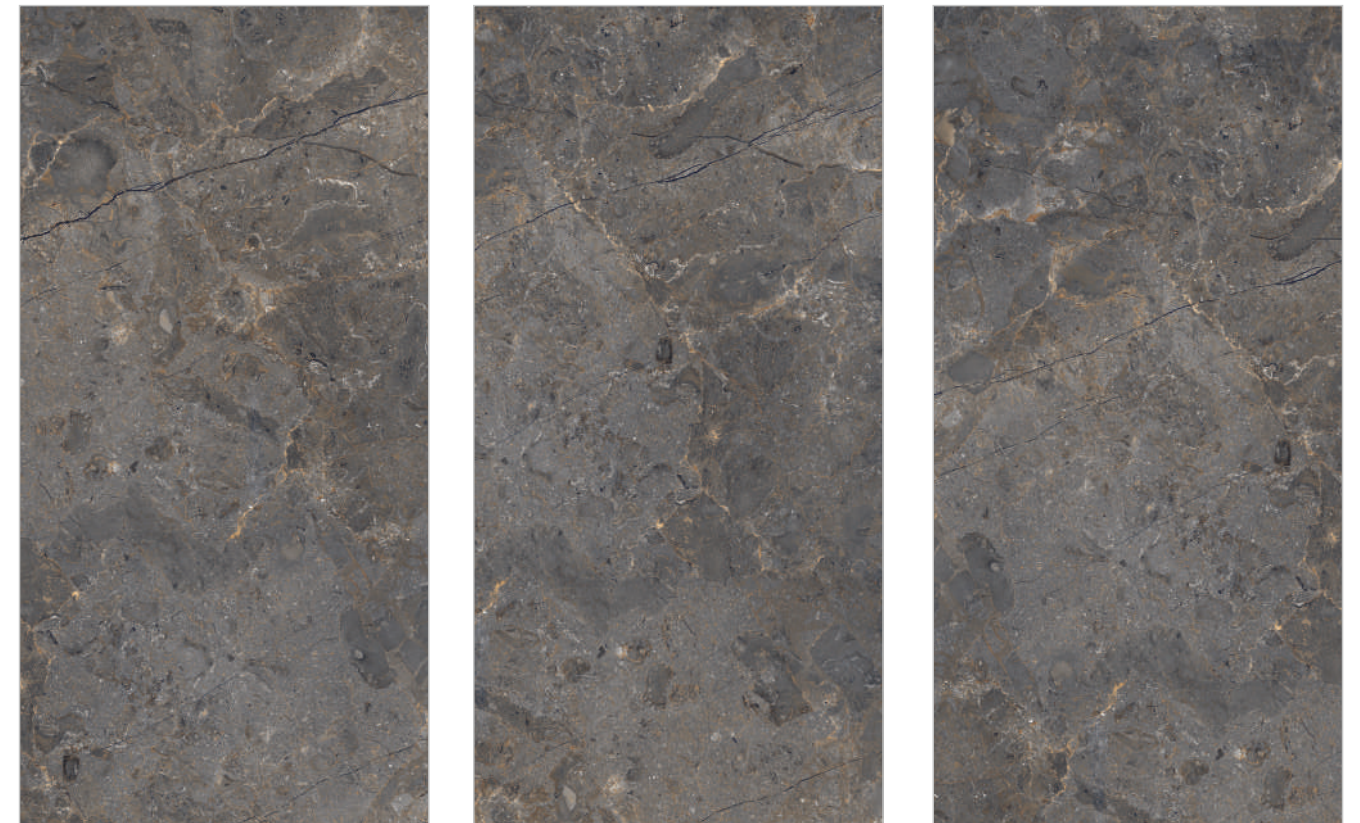

INFORMATION

DIMENSION :
600X1200MM
60X120CM

SURFACE :
GLOSSY SURFACE

ARORA ARMANI WHITE

ASTONIA BLACK

Random : 04

PREVIEW || ASTONIA BLACK

INFORMATION