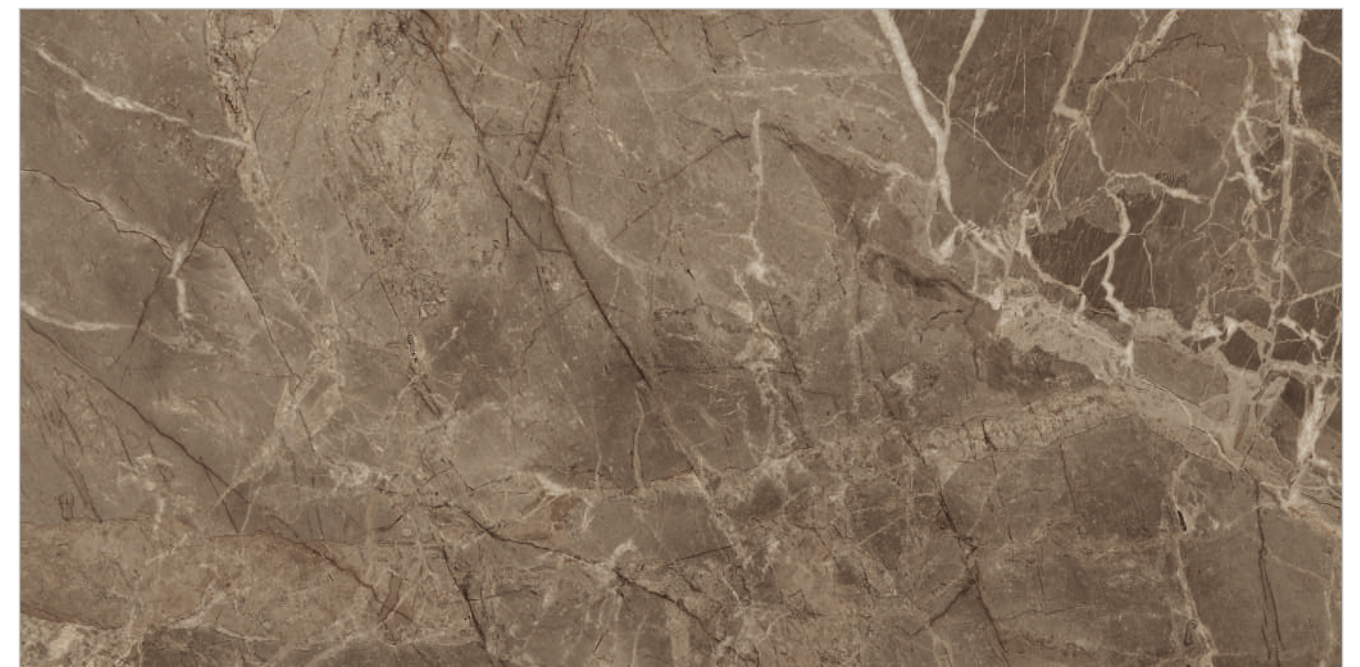

INFORMATION

DIMENSION :
600X1200MM
60X120CM

SURFACE :
GLOSSY SURFACE