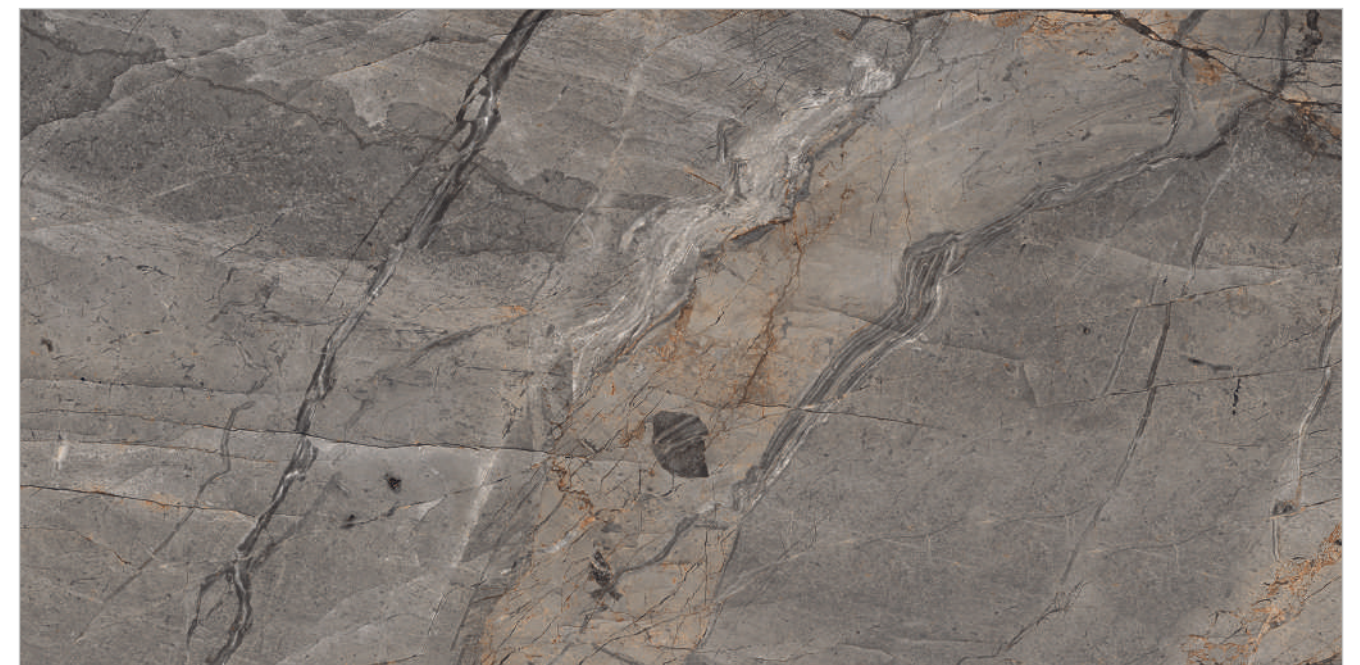

SURFACE :
GLOSSY SURFACE

AMAZE NATURAL

AMAZE NERRO

Random : 03

PREVIEW || AMAZE NERRO

INFORMATION

DIMENSION :
600X1200MM
60X120CM

SURFACE :
GLOSSY SURFACE