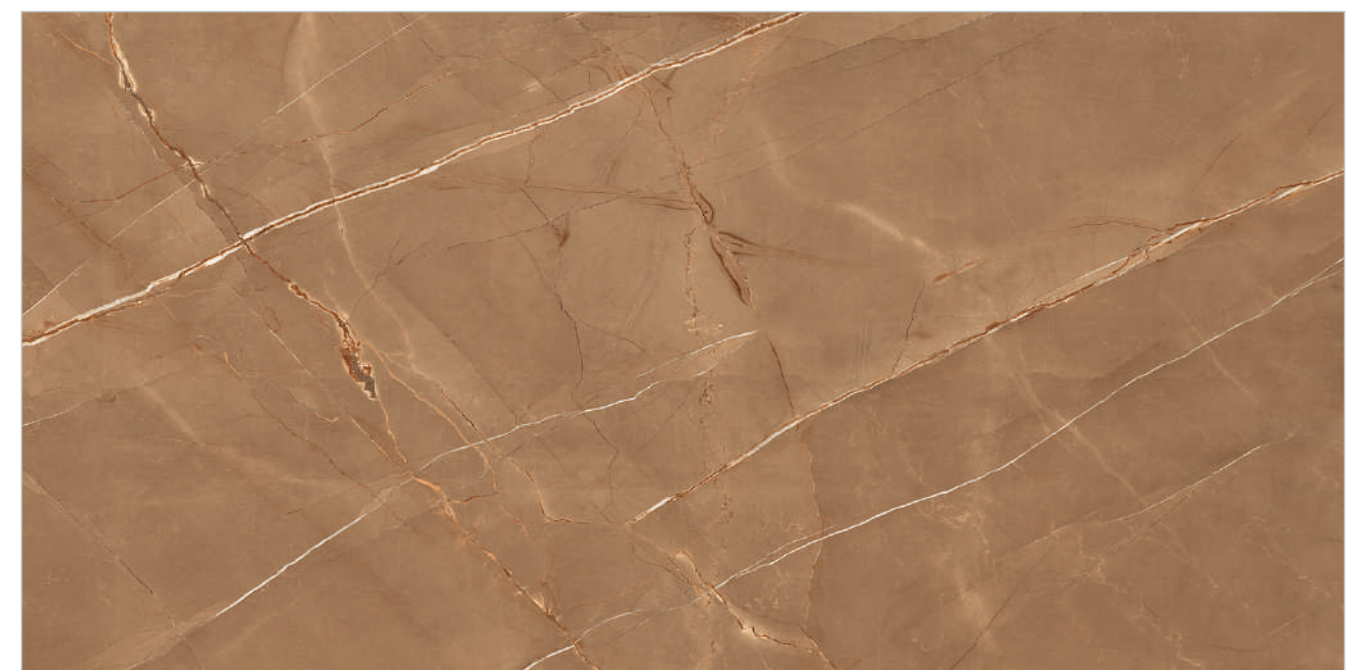

INFORMATION

DIMENSION :
600X1200MM
60X120CM

SURFACE :
GLOSSY SURFACE