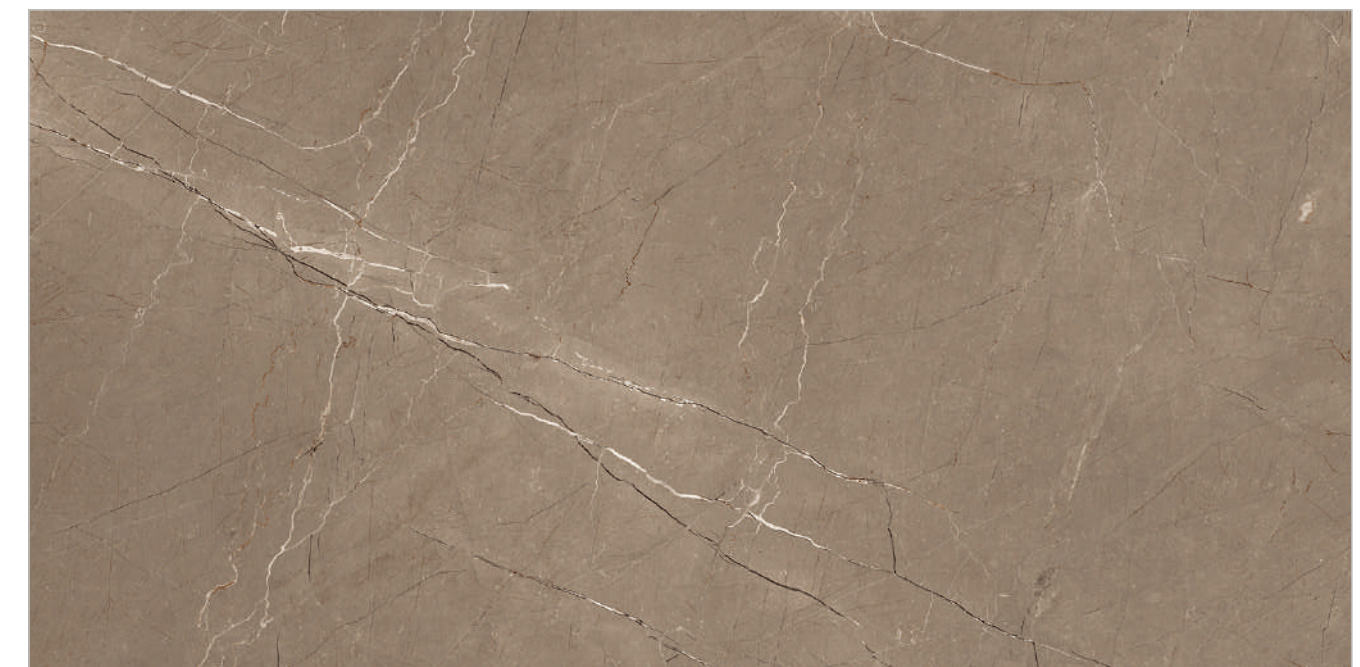

INFORMATION

DIMENSION :
600X1200MM
60X120CM

SURFACE :
GLOSSY SURFACE

BRIO CARBON

BRIO COCOA

Random : 04

PREVIEW || BRIO COCOA

INFORMATION