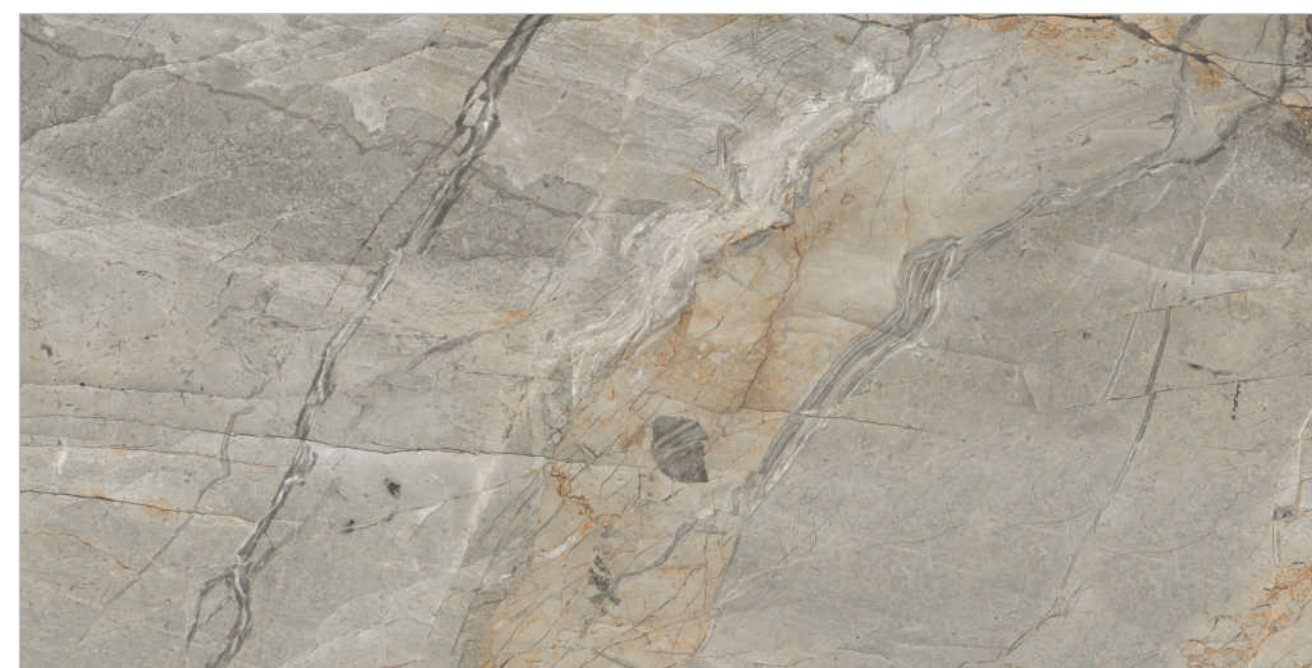

DIMENSION :
600X1200MM
60X120CM

SURFACE :
GLOSSY SURFACE

AMAZE GRIS

AMAZE NATURAL

Random : 03

PREVIEW || AMAZE NATURAL

INFORMATION

DIMENSION :
600X1200MM
60X120CM