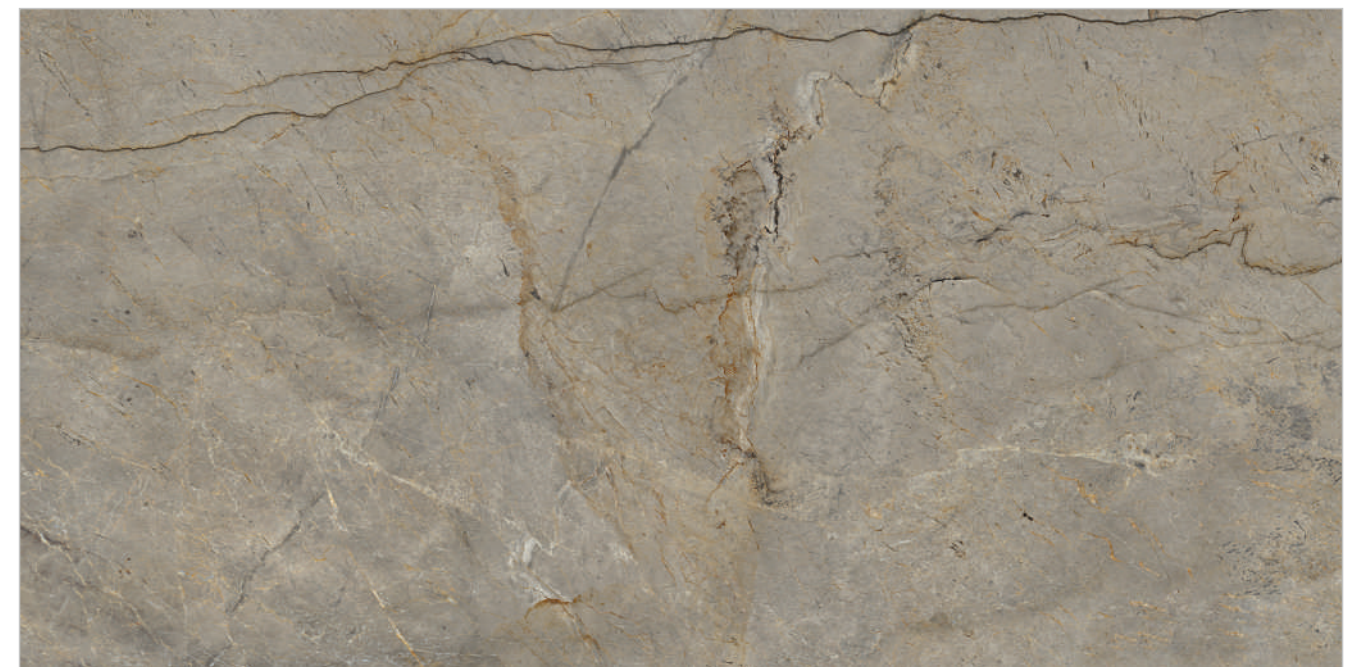

INFORMATION

DIMENSION :
600X1200MM
60X120CM

SURFACE :
GLOSSY SURFACE