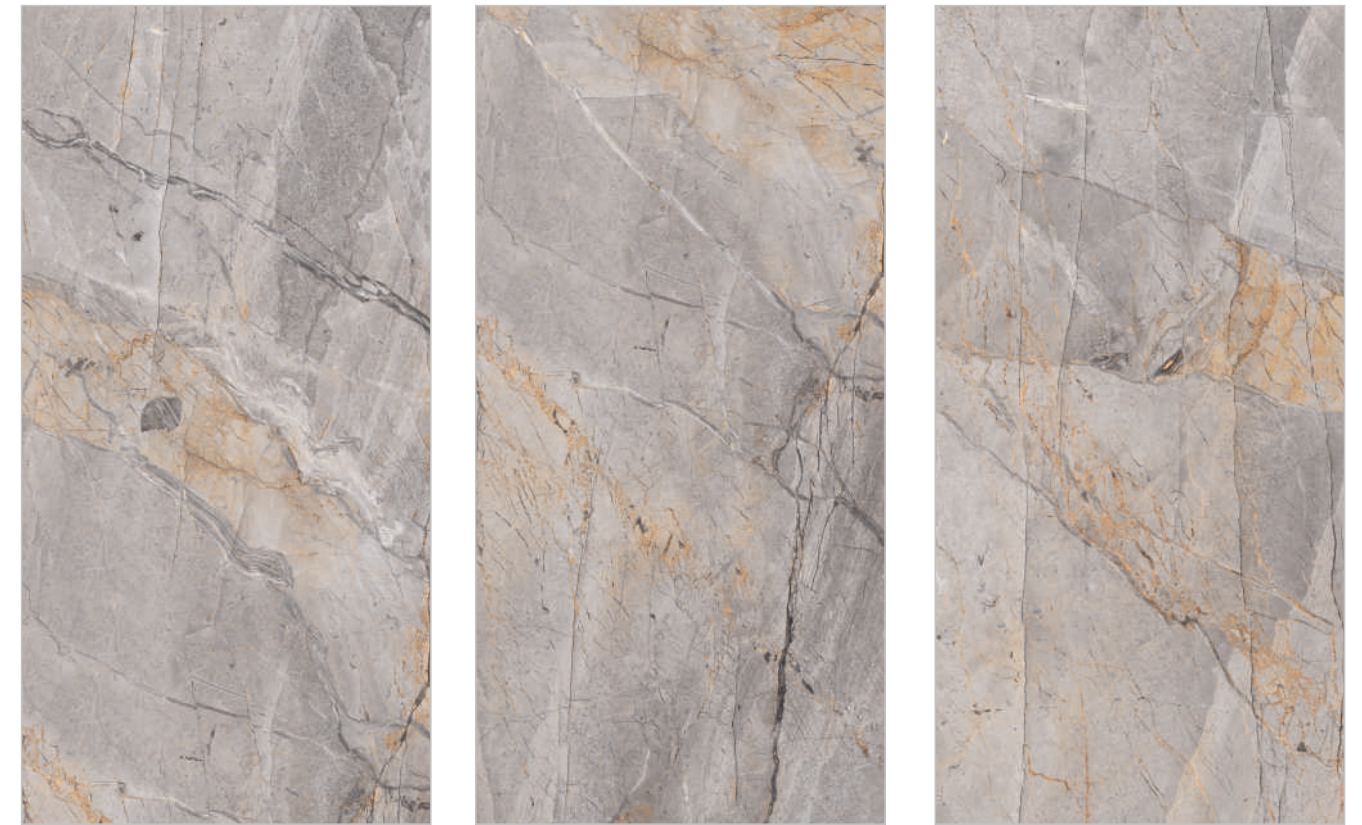

INFORMATION

DIMENSION :
600X1200MM
60X120CM

SURFACE :
GLOSSY SURFACE

ACURA WHITE

AMAZE GRIS

Random : 03

PREVIEW || AMAZE GRIS

INFORMATION