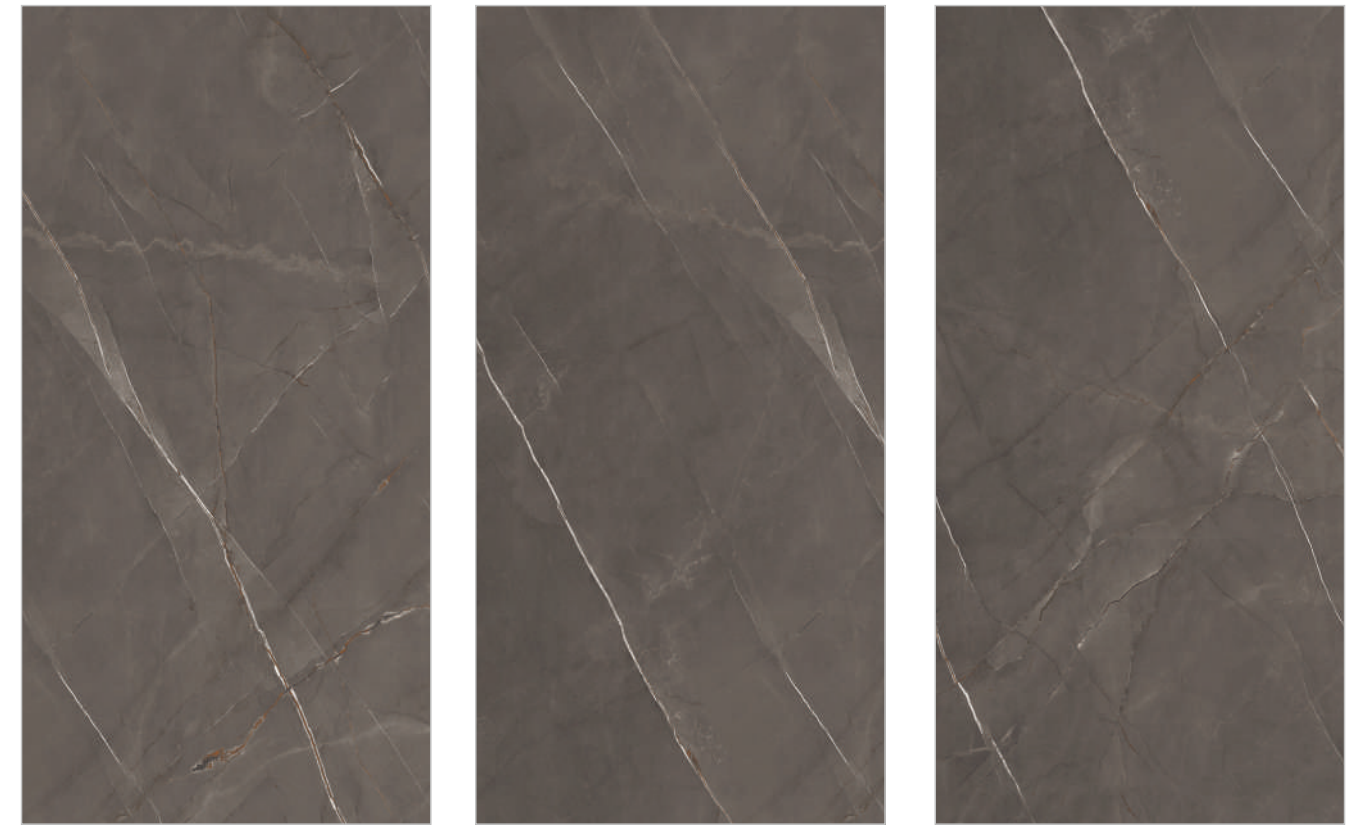

SURFACE :
GLOSSY SURFACE

ARMANI LORIAL NATURAL

ARMANI LORIAL NERO

Random : 04

PREVIEW || ARMANI LORIAL NERO

INFORMATION

DIMENSION :
600X1200MM
60X120CM

SURFACE :
GLOSSY SURFACE