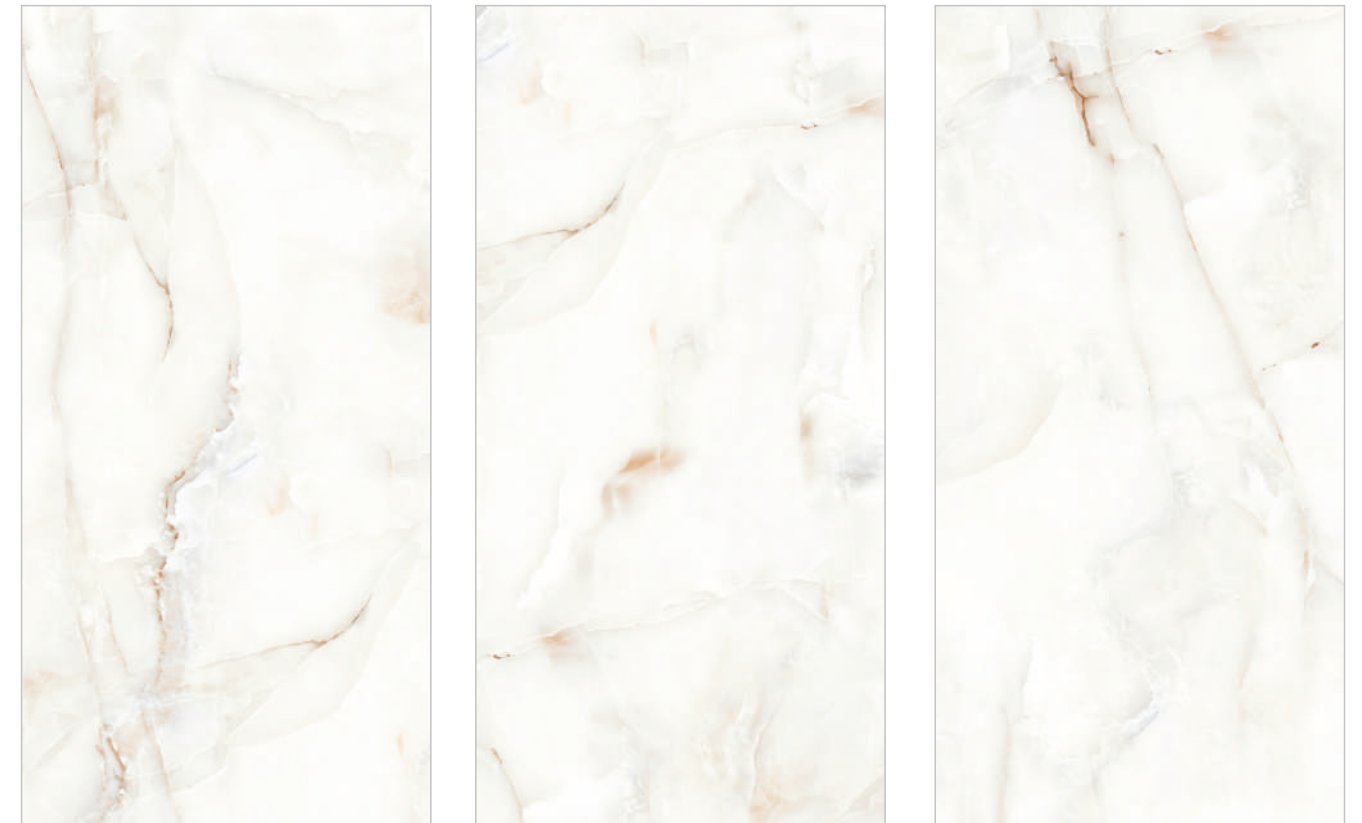

INFORMATION

DIMENSION :
600X1200MM
60X120CM

SURFACE :
GLOSSY SURFACE