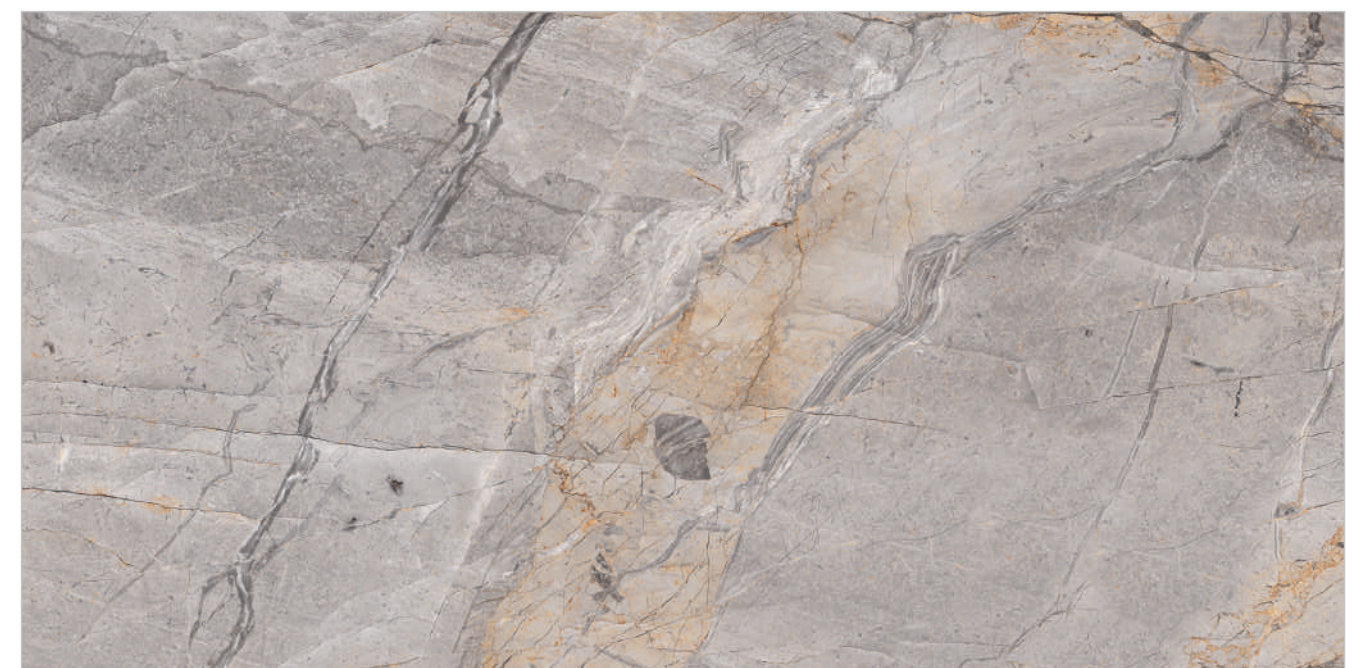

INFORMATION

DIMENSION :
600X1200MM
60X120CM

SURFACE :
GLOSSY SURFACE

ACURA WHITE

AMAZE GRIS

Random : 03

PREVIEW || AMAZE GRIS

INFORMATION