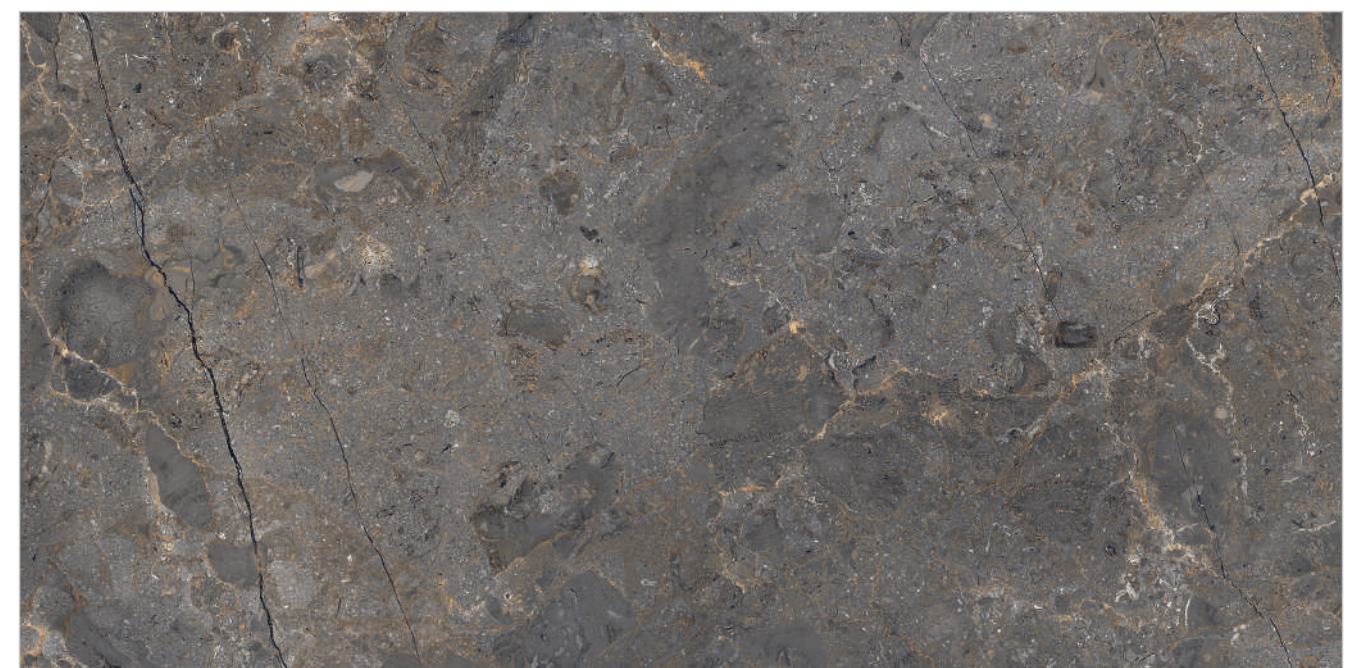

INFORMATION

DIMENSION :
600X1200MM
60X120CM

SURFACE :
GLOSSY SURFACE

ARORA ARMANI WHITE

ASTONIA BLACK

Random : 04

PREVIEW || ASTONIA BLACK

INFORMATION