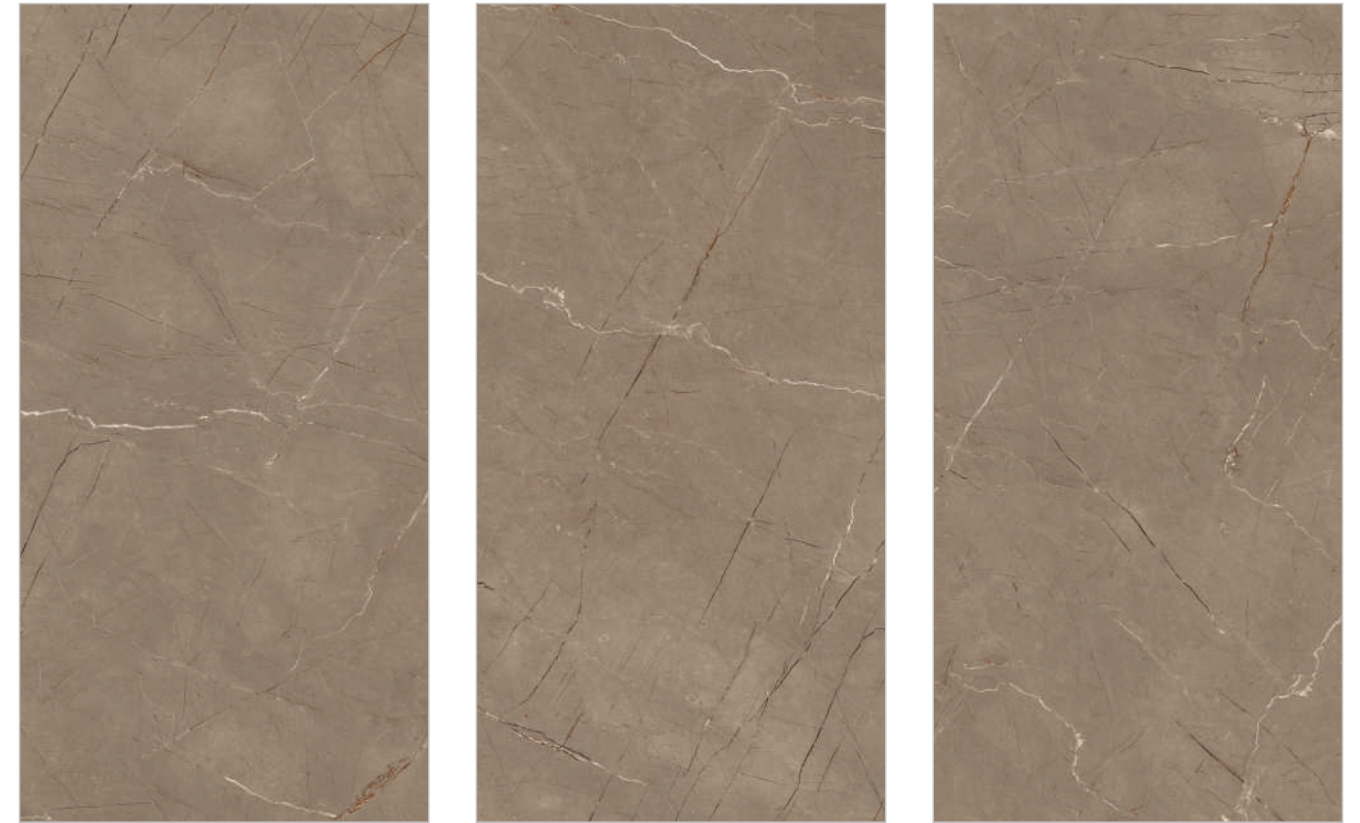

INFORMATION

DIMENSION :
600X1200MM
60X120CM

SURFACE :
GLOSSY SURFACE

BRIO CARBON

BRIO COCOA

Random : 04

PREVIEW || BRIO COCOA

INFORMATION