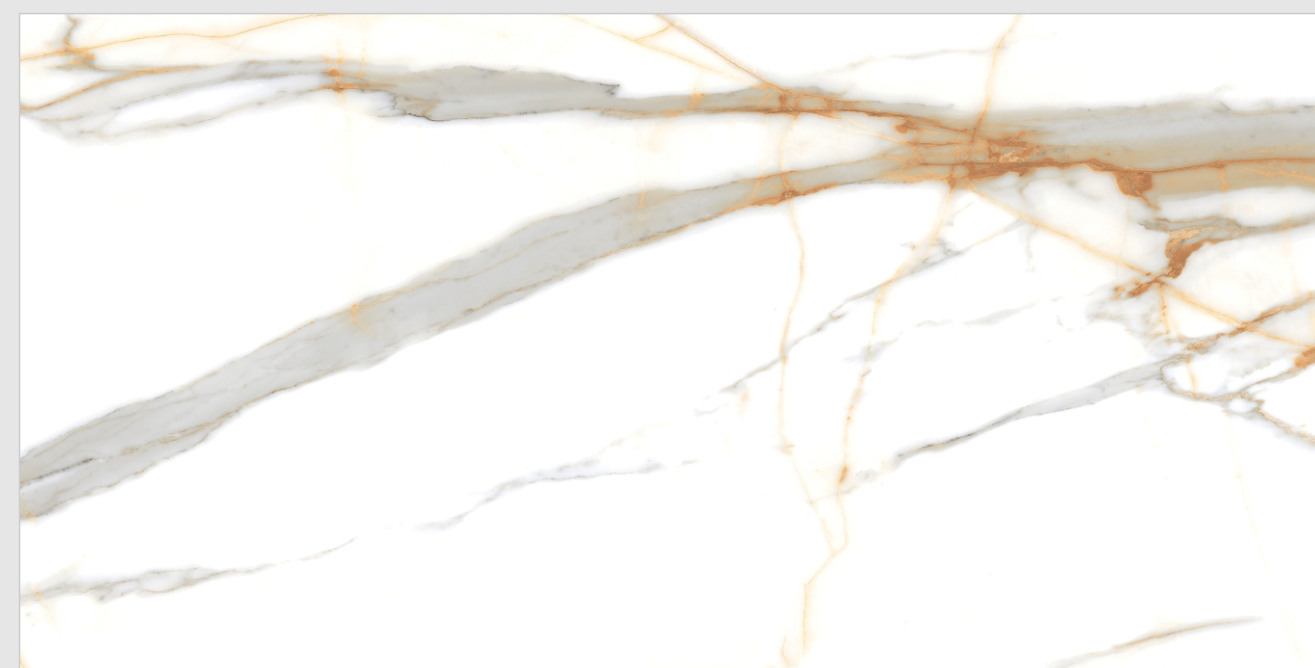

PREVIEW || ARIA WHITE

INFORMATION

DIMENSION :
600X1200MM
60X120CM

SURFACE :
GLOSSY SURFACE

ARIA WHITE

PREVIEW || CALACATTA ORO

CALACATTA ORO

Random : 04