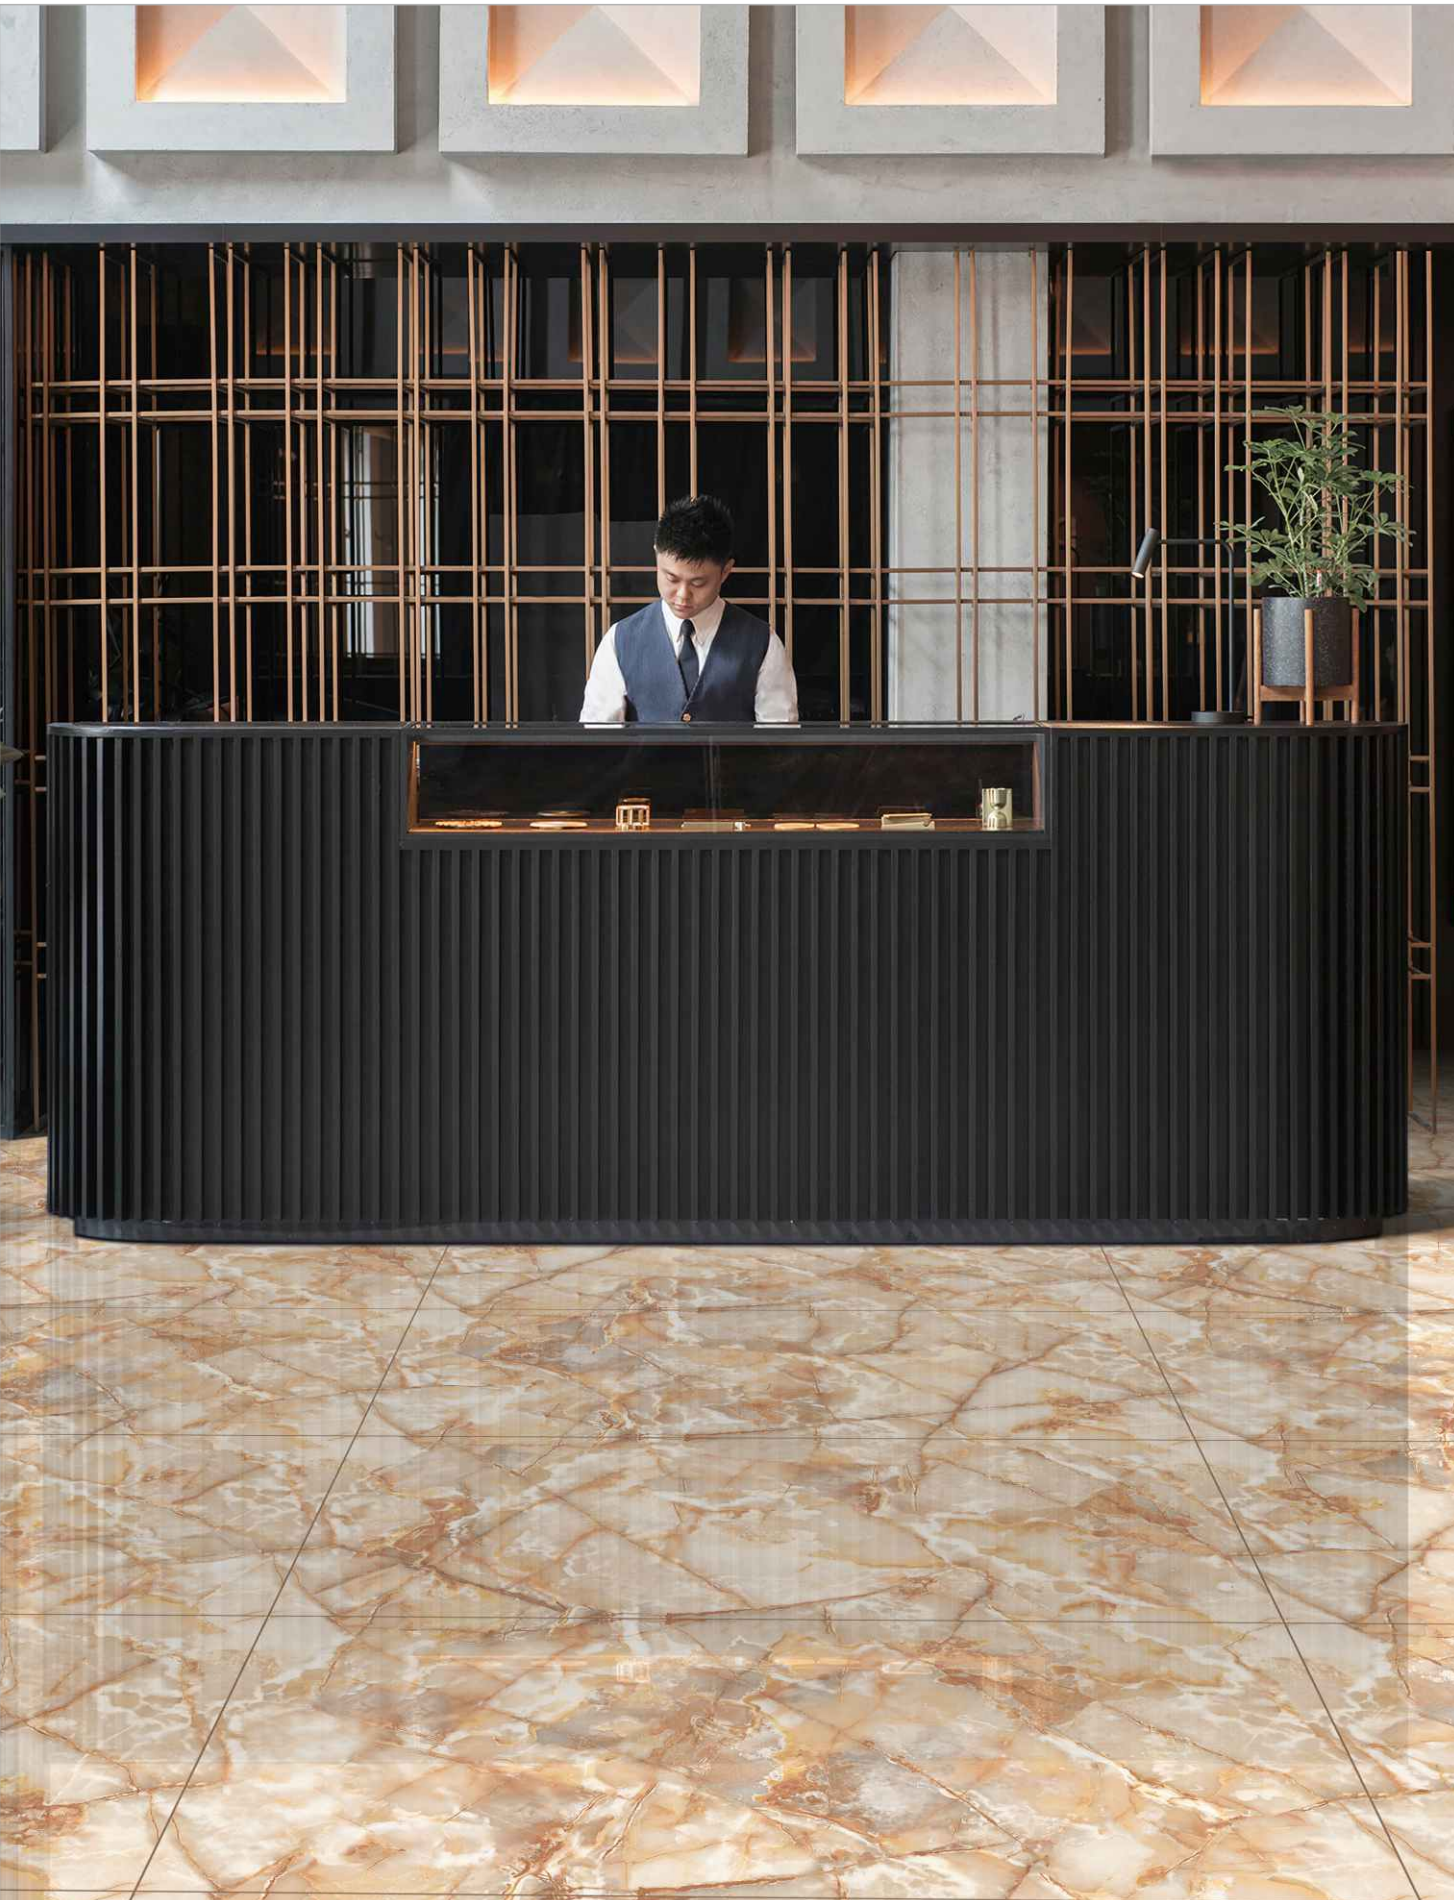

PREVIEW || ENDMATCH 11

INFORMATION

DIMENSION :
600X1200MM
60X120CM

SURFACE : GLOSSY

ENDMATCH 12

Random : 04

PREVIEW || ENDMATCH 12

INFORMATION