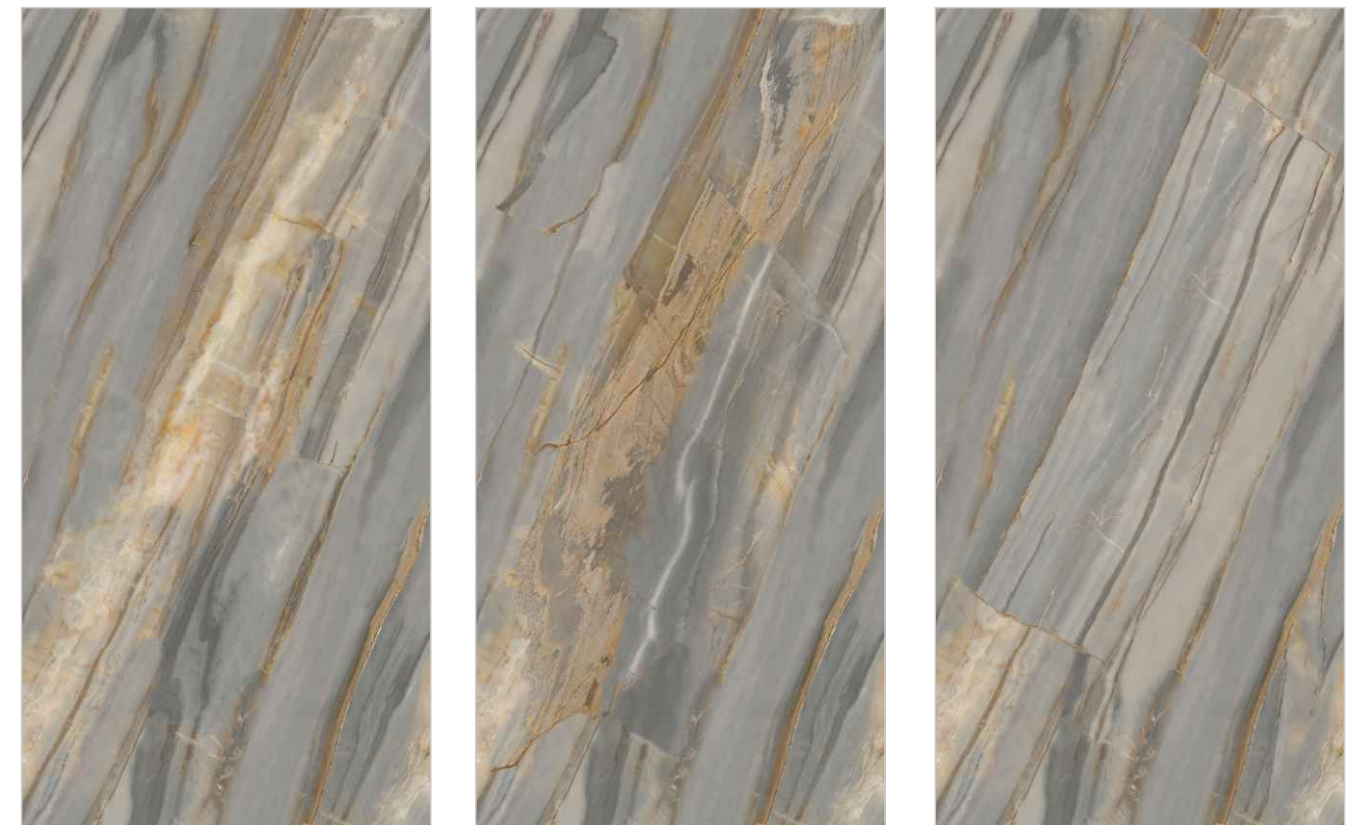

DIMENSION :
600X1200MM
60X120CM

SURFACE : GLOSSY

ENDMATCH 13

Random : 04

PREVIEW || ENDMATCH 13

INFORMATION

DIMENSION :
600X1200MM
60X120CM

SURFACE : GLOSSY