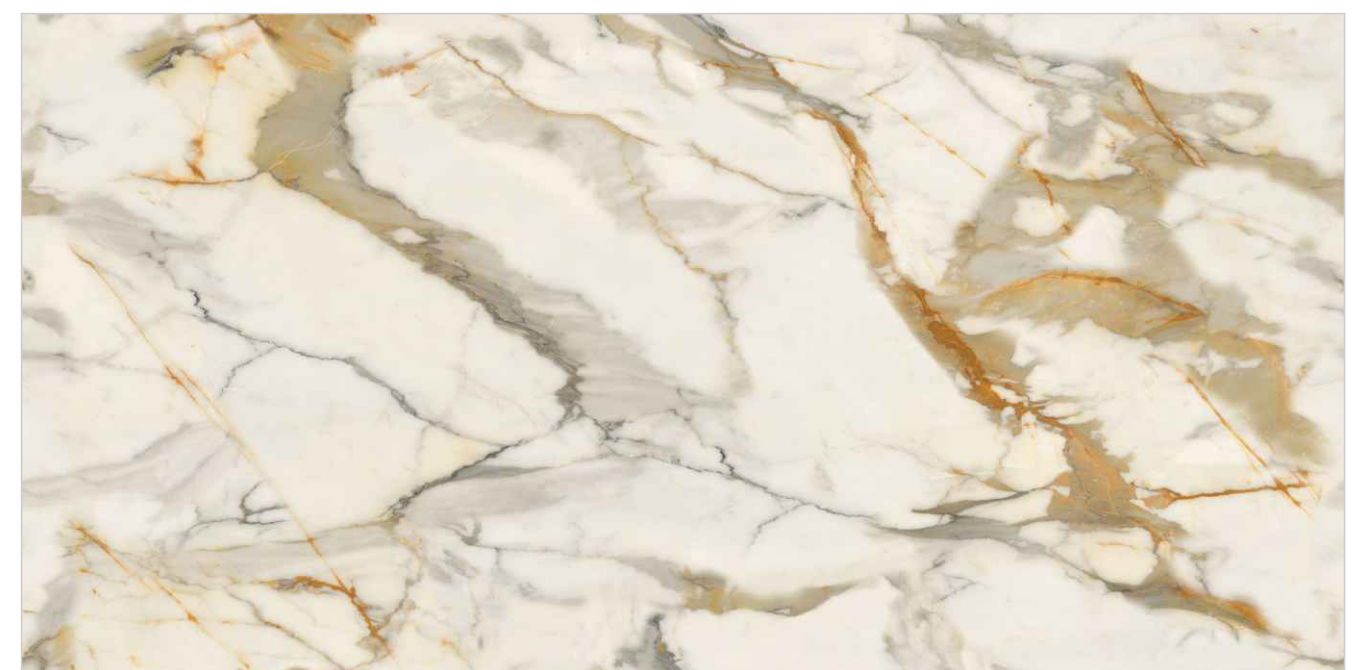

INFORMATION

DIMENSION :
600X1200MM
60X120CM

SURFACE : GLOSSY